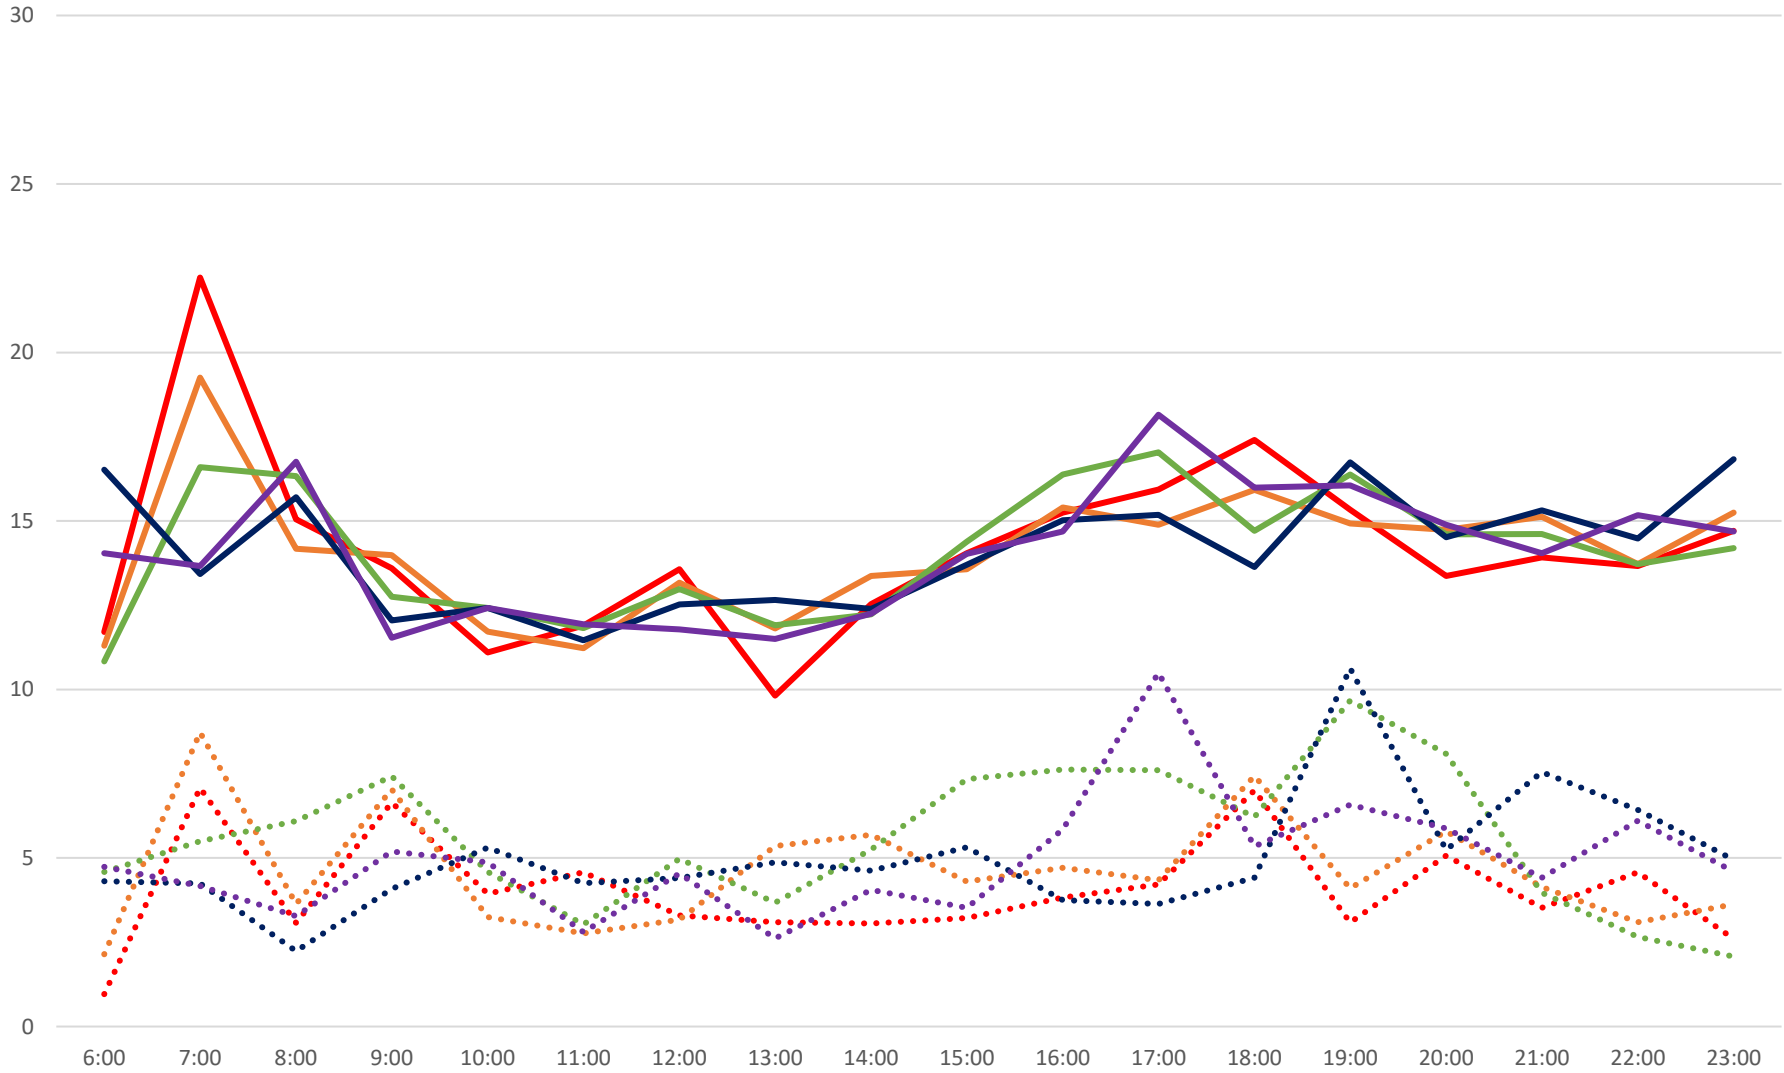

985 Sheppard East Express Headways at Progress W of Brimley Westbound February 2024

Weekday Statistics

— Average Week 1
 ⋯ Std Devn Week 1
 — Average Week 2
 ⋯ Std Devn Week 2
 — Average Week 3
 ⋯ Std Devn Week 3
 — Average Week 4
 ⋯ Std Devn Week 4
 — Average Week 5
 ⋯ Std Devn Week 5

985 Sheppard East Express Headways at Progress W of Brimley Westbound February 2024 Week 1

985 Sheppard East Express Headways at Progress W of Brimley Westbound February 2024 Quartiles Week 1

985 Sheppard East Express Headways at Progress W of Brimley Westbound February 2024 Week 2

985 Sheppard East Express Headways at Progress W of Brimley Westbound February 2024 Quartiles Week 2

985 Sheppard East Express Headways at Progress W of Brimley Westbound February 2024 Week 3

985 Sheppard East Express Headways at Progress W of Brimley Westbound February 2024 Quartiles Week 3

985 Sheppard East Express Headways at Progress W of Brimley Westbound February 2024 Week 4

985 Sheppard East Express Headways at Progress W of Brimley Westbound February 2024 Quartiles Week 4

985 Sheppard East Express Headways at Progress W of Brimley Westbound February 2024 Week 5