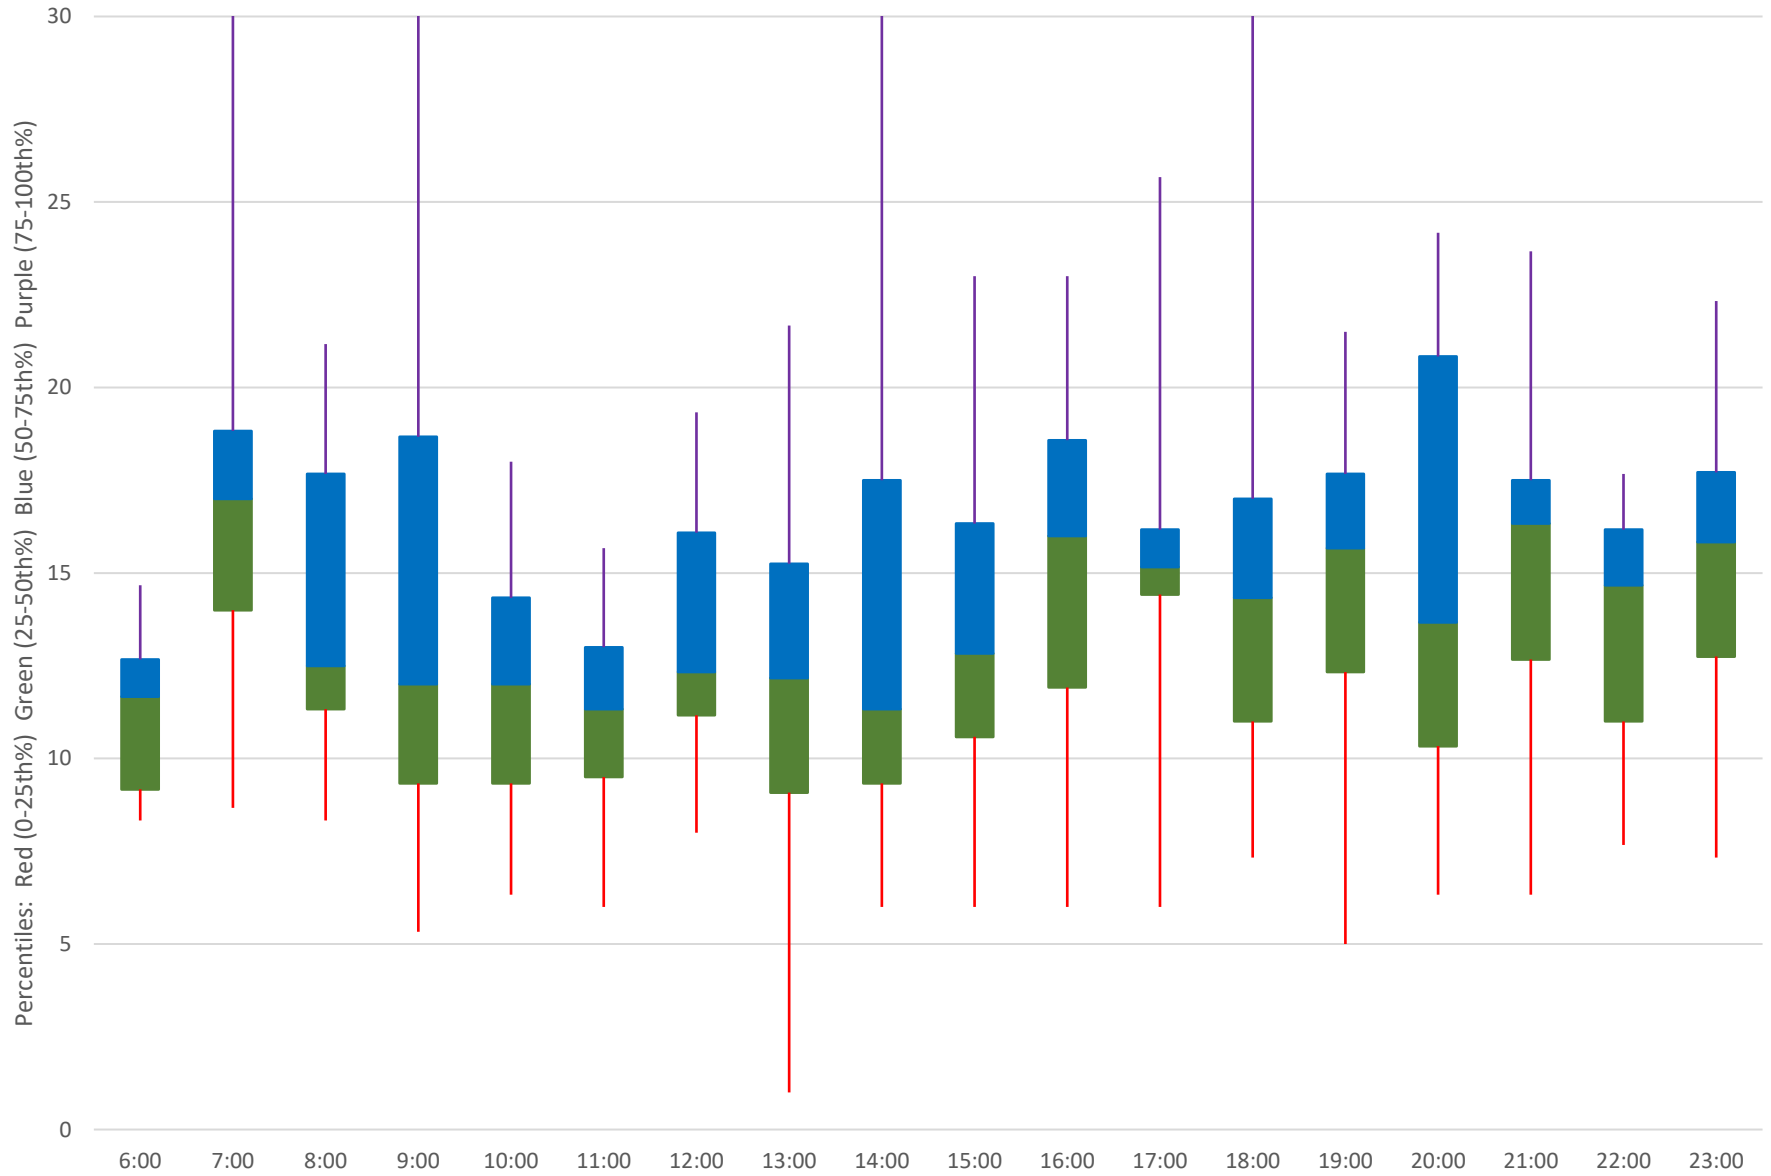

985 Sheppard East Express Headways at Progress W of Brimley Westbound February 2024 Quartiles Week 2