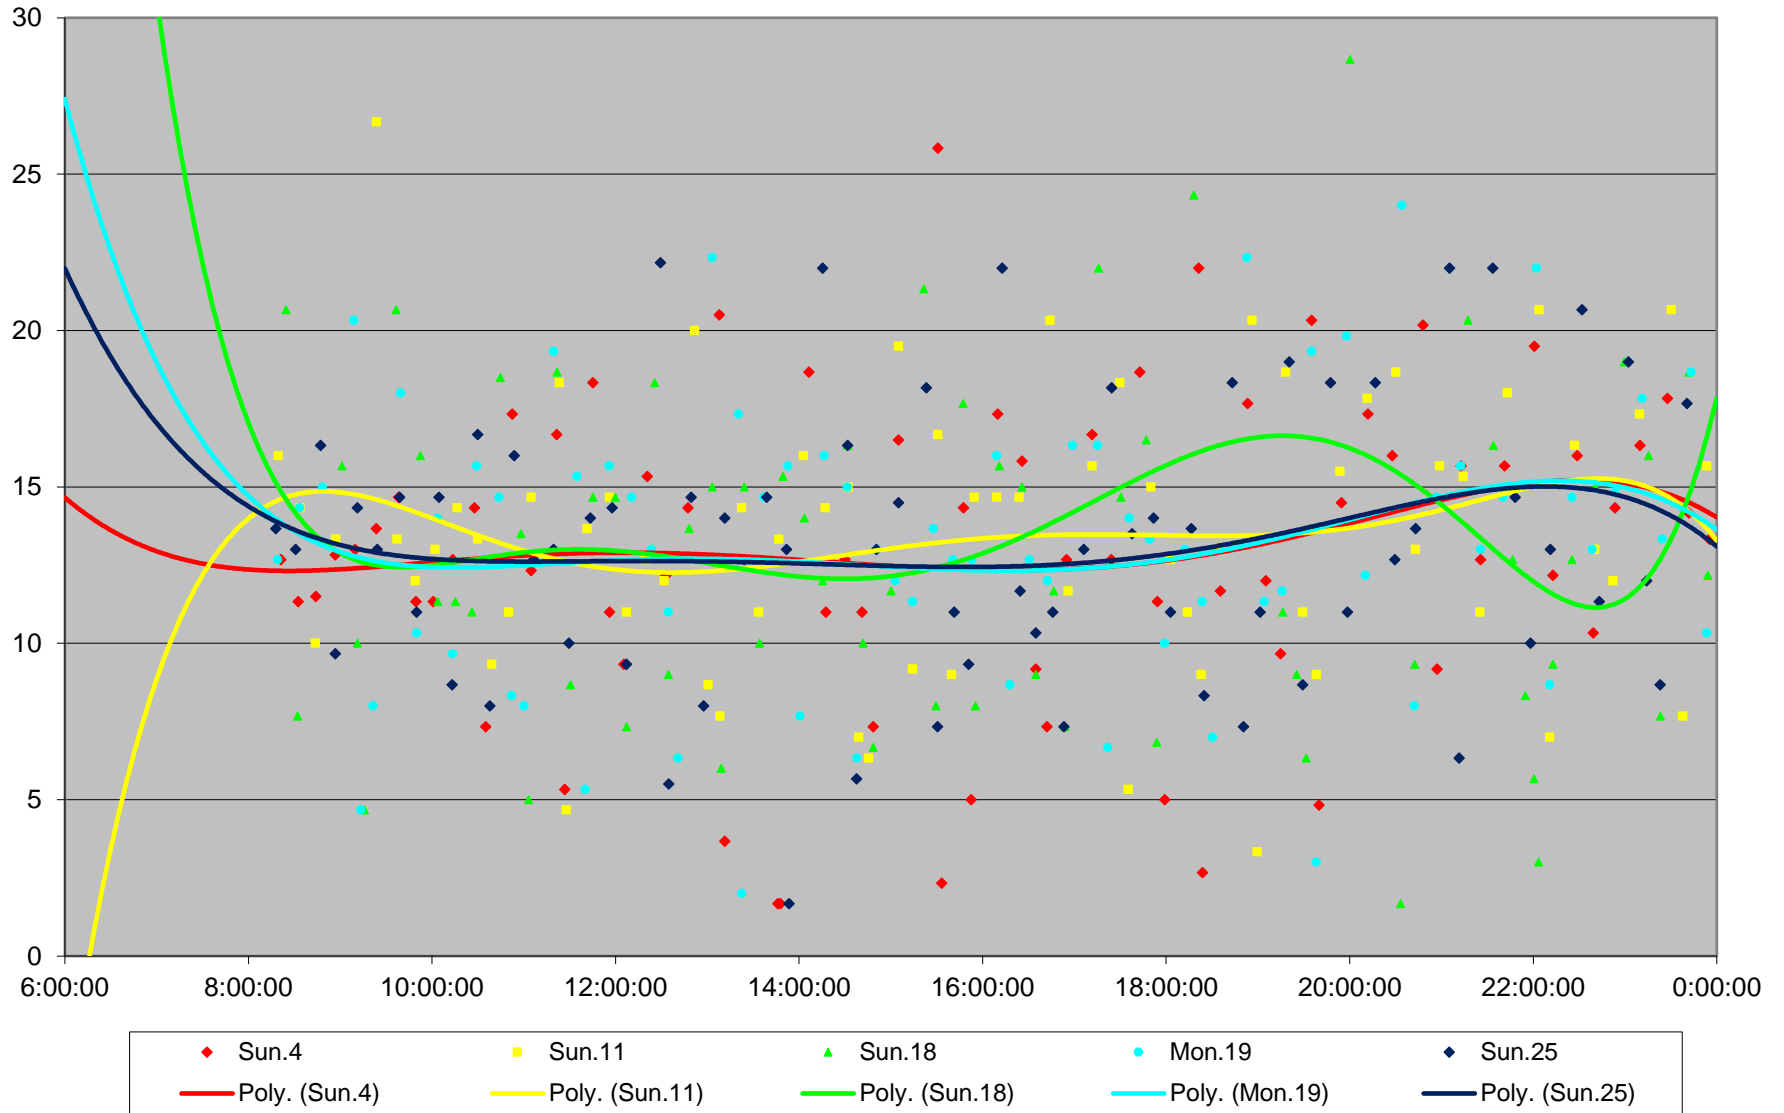

985 Sheppard East Express Headways at Progress W of Brimley Westbound February 2024

Weekday Statistics

— Average Week 1
 ⋯ Std Devn Week 1
 — Average Week 2
 ⋯ Std Devn Week 2
 — Average Week 3
 ⋯ Std Devn Week 3
 — Average Week 4
 ⋯ Std Devn Week 4
 — Average Week 5
 ⋯ Std Devn Week 5

985 Sheppard East Express Headways at Progress W of Brimley Westbound February 2024 Quartiles Week 5

985 Sheppard East Express Headways at Progress W of Brimley Westbound February 2024 Saturday Statistics

985 Sheppard East Express Headways at Progress W of Brimley Westbound February 2024 Saturdays

985 Sheppard East Express Headways at Progress W of Brimley Westbound February 2024

Quartiles Saturdays

985 Sheppard East Express Headways at Progress W of Brimley Westbound February 2024 Sunday Statistics

985 Sheppard East Express Headways at Progress W of Brimley Westbound February 2024 Sundays/Holidays

985 Sheppard East Express Headways at Progress W of Brimley Westbound February 2024 Quartiles Sundays/Holidays