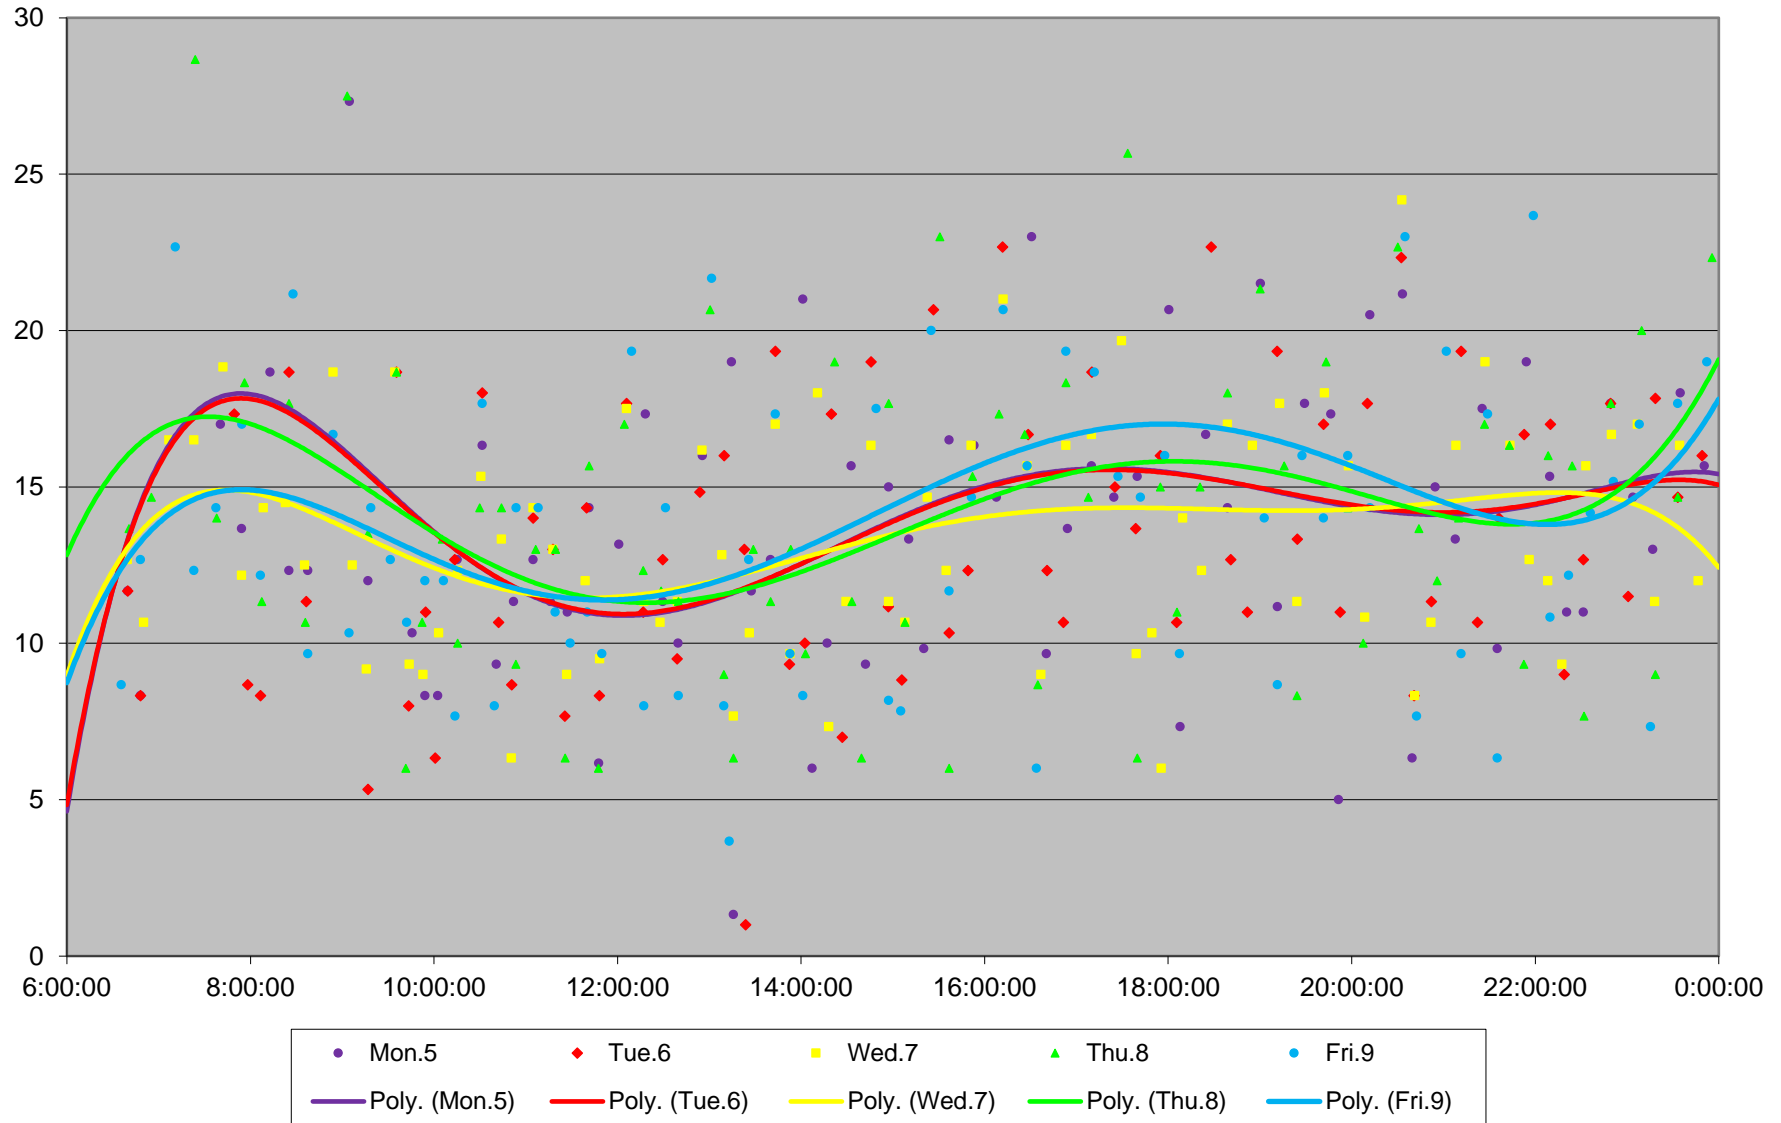

985 Sheppard East Express Headways at Progress W of Brimley Westbound February 2024

Weekday Statistics

— Average Week 1
 ⋯ Std Devn Week 1
 — Average Week 2
 ⋯ Std Devn Week 2
 — Average Week 3
 ⋯ Std Devn Week 3
 — Average Week 4
 ⋯ Std Devn Week 4
 — Average Week 5
 ⋯ Std Devn Week 5

985 Sheppard East Express Headways at Progress W of Brimley Westbound February 2024 Week 1

985 Sheppard East Express Headways at Progress W of Brimley Westbound February 2024 Quartiles Week 1

985 Sheppard East Express Headways at Progress W of Brimley Westbound February 2024 Week 2

985 Sheppard East Express Headways at Progress W of Brimley Westbound February 2024 Quartiles Week 2

985 Sheppard East Express Headways at Progress W of Brimley Westbound February 2024 Week 3

985 Sheppard East Express Headways at Progress W of Brimley Westbound February 2024 Quartiles Week 3