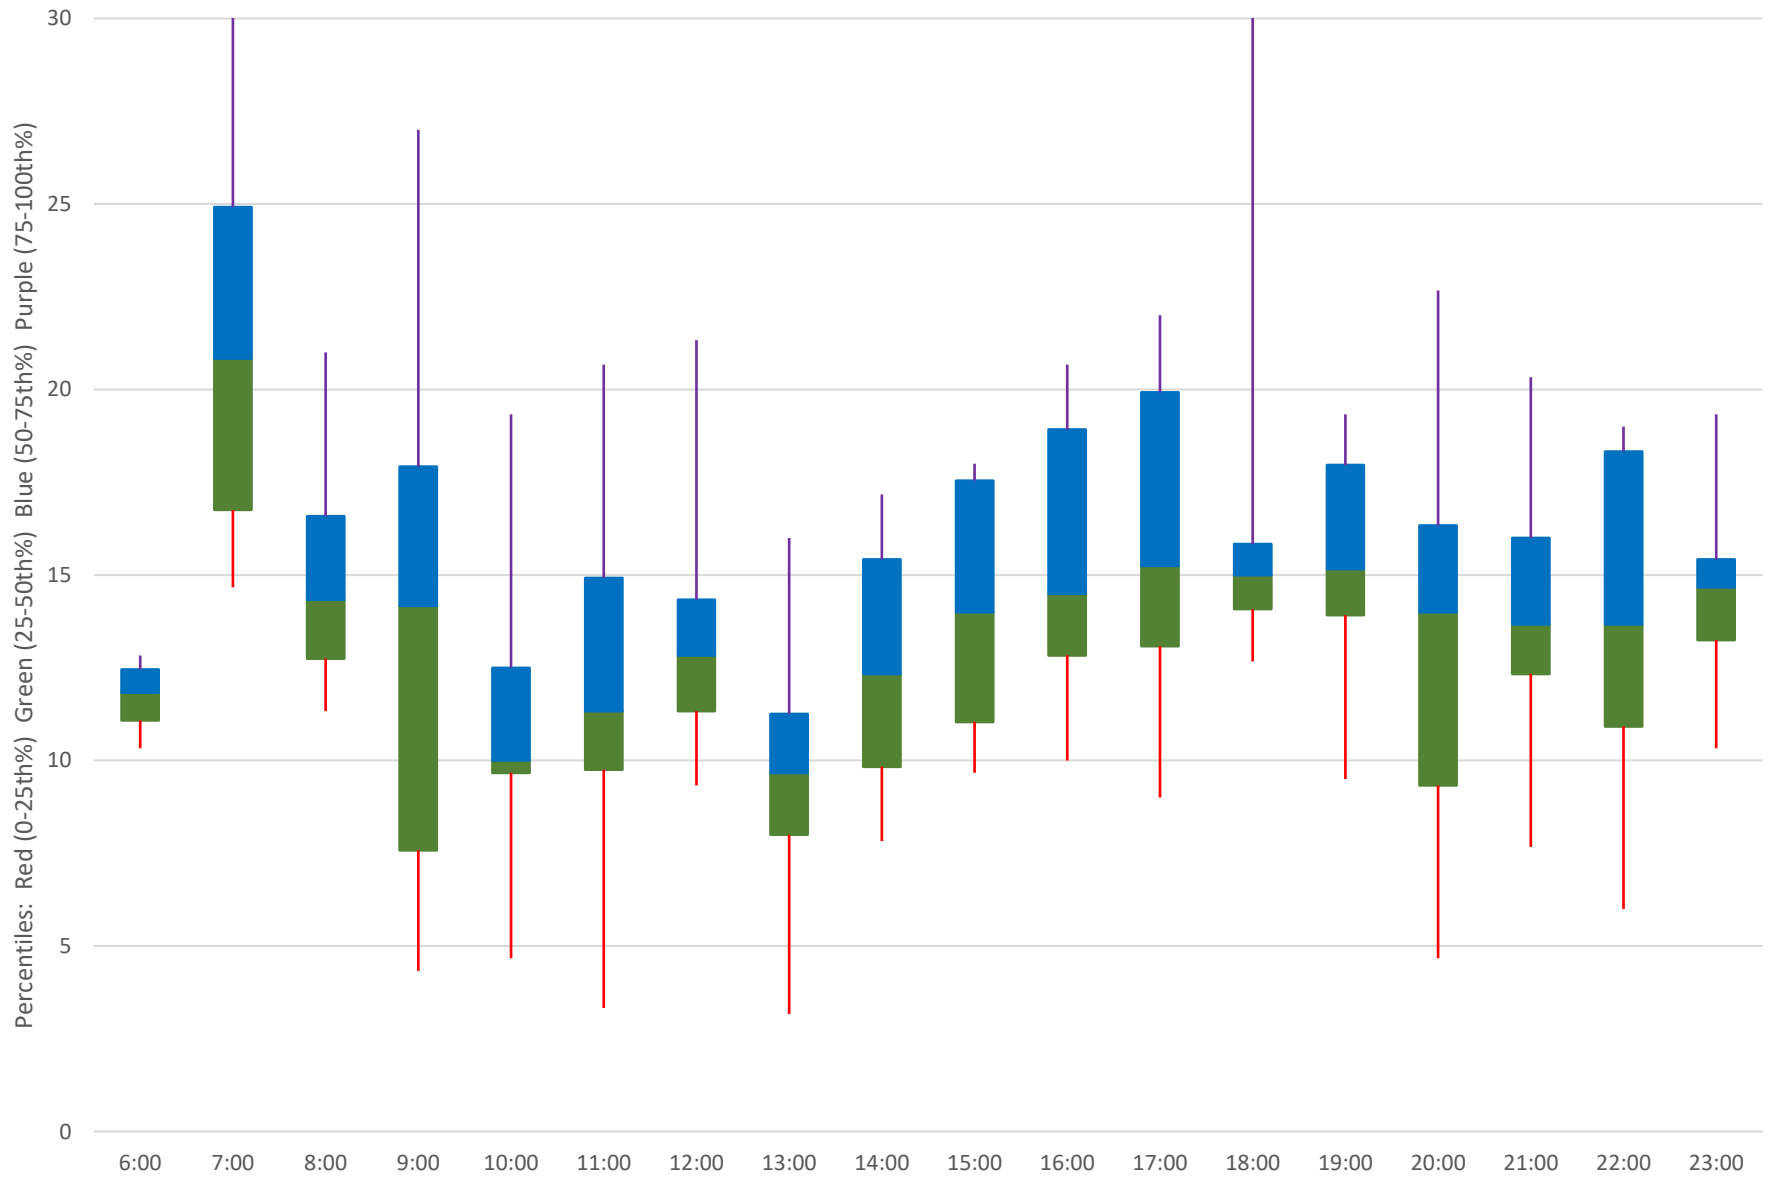

985 Sheppard East Express Headways at Progress W of Brimley Westbound February 2024

Weekday Statistics

— Average Week 1
 ⋯ Std Devn Week 1
 — Average Week 2
 ⋯ Std Devn Week 2
 — Average Week 3
 ⋯ Std Devn Week 3
 — Average Week 4
 ⋯ Std Devn Week 4
 — Average Week 5
 ⋯ Std Devn Week 5

985 Sheppard East Express Headways at Progress W of Brimley Westbound February 2024 Week 1

985 Sheppard East Express Headways at Progress W of Brimley Westbound February 2024 Quartiles Week 1

985 Sheppard East Express Headways at Progress W of Brimley Westbound February 2024 Week 2

985 Sheppard East Express Headways at Progress W of Brimley Westbound February 2024 Quartiles Week 2

985 Sheppard East Express Headways at Progress W of Brimley Westbound February 2024 Week 3

985 Sheppard East Express Headways at Progress W of Brimley Westbound February 2024 Quartiles Week 3