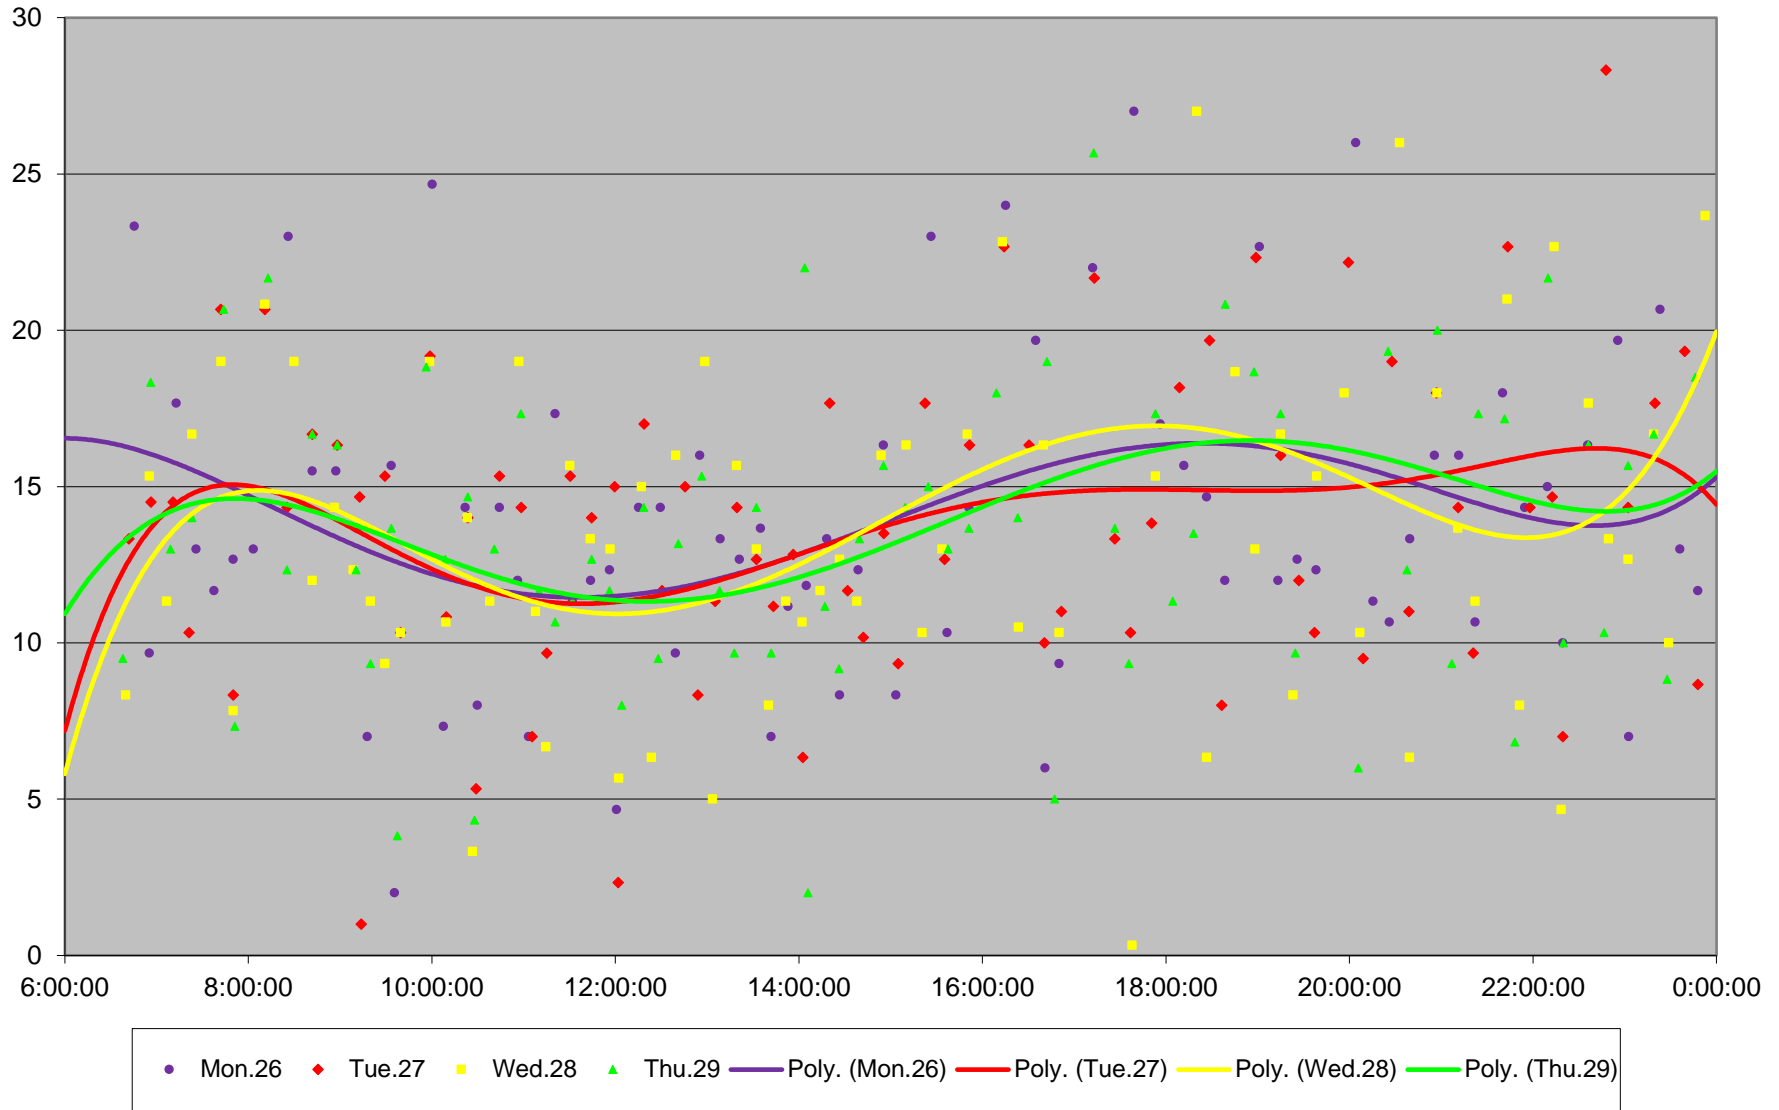

985 Sheppard East Express Headways at Progress W of Brimley Westbound February 2024

Weekday Statistics

— Average Week 1
 ⋯ Std Devn Week 1
 — Average Week 2
 ⋯ Std Devn Week 2
 — Average Week 3
 ⋯ Std Devn Week 3
 — Average Week 4
 ⋯ Std Devn Week 4
 — Average Week 5
 ⋯ Std Devn Week 5

985 Sheppard East Express Headways at Progress W of Brimley Westbound February 2024 Quartiles Week 2

985 Sheppard East Express Headways at Progress W of Brimley Westbound February 2024 Week 3

985 Sheppard East Express Headways at Progress W of Brimley Westbound February 2024 Quartiles Week 3

985 Sheppard East Express Headways at Progress W of Brimley Westbound February 2024 Week 4

985 Sheppard East Express Headways at Progress W of Brimley Westbound February 2024 Quartiles Week 4

985 Sheppard East Express Headways at Progress W of Brimley Westbound February 2024 Week 5