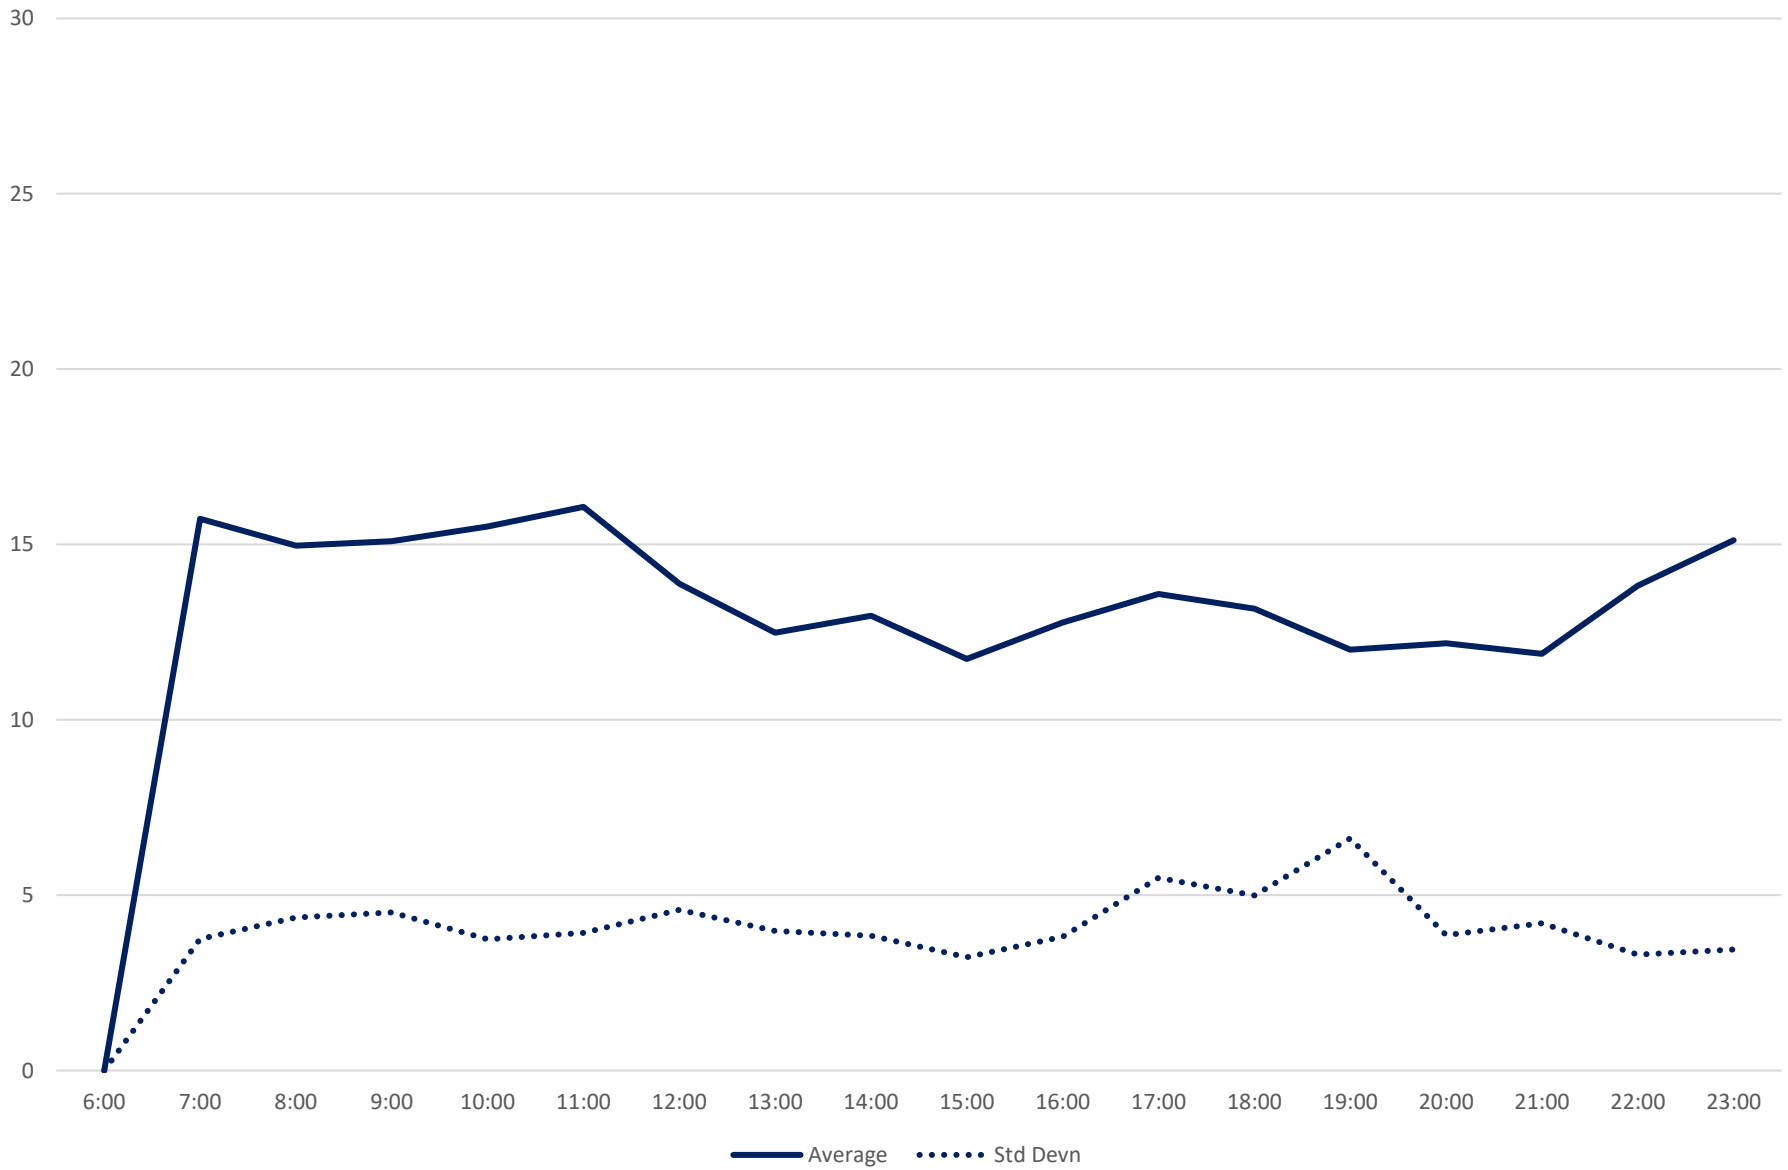

985 Sheppard East Express Headways at Progress W of Brimley Westbound February 2024 Week 4

985 Sheppard East Express Headways at Progress W of Brimley Westbound February 2024 Quartiles Week 4

985 Sheppard East Express Headways at Progress W of Brimley Westbound February 2024 Week 5

985 Sheppard East Express Headways at Progress W of Brimley Westbound February 2024 Quartiles Week 5

985 Sheppard East Express Headways at Progress W of Brimley Westbound February 2024 Saturday Statistics

985 Sheppard East Express Headways at Progress W of Brimley Westbound February 2024 Saturdays

985 Sheppard East Express Headways at Progress W of Brimley Westbound February 2024

Quartiles Saturdays

985 Sheppard East Express Headways at Progress W of Brimley Westbound February 2024 Sunday Statistics