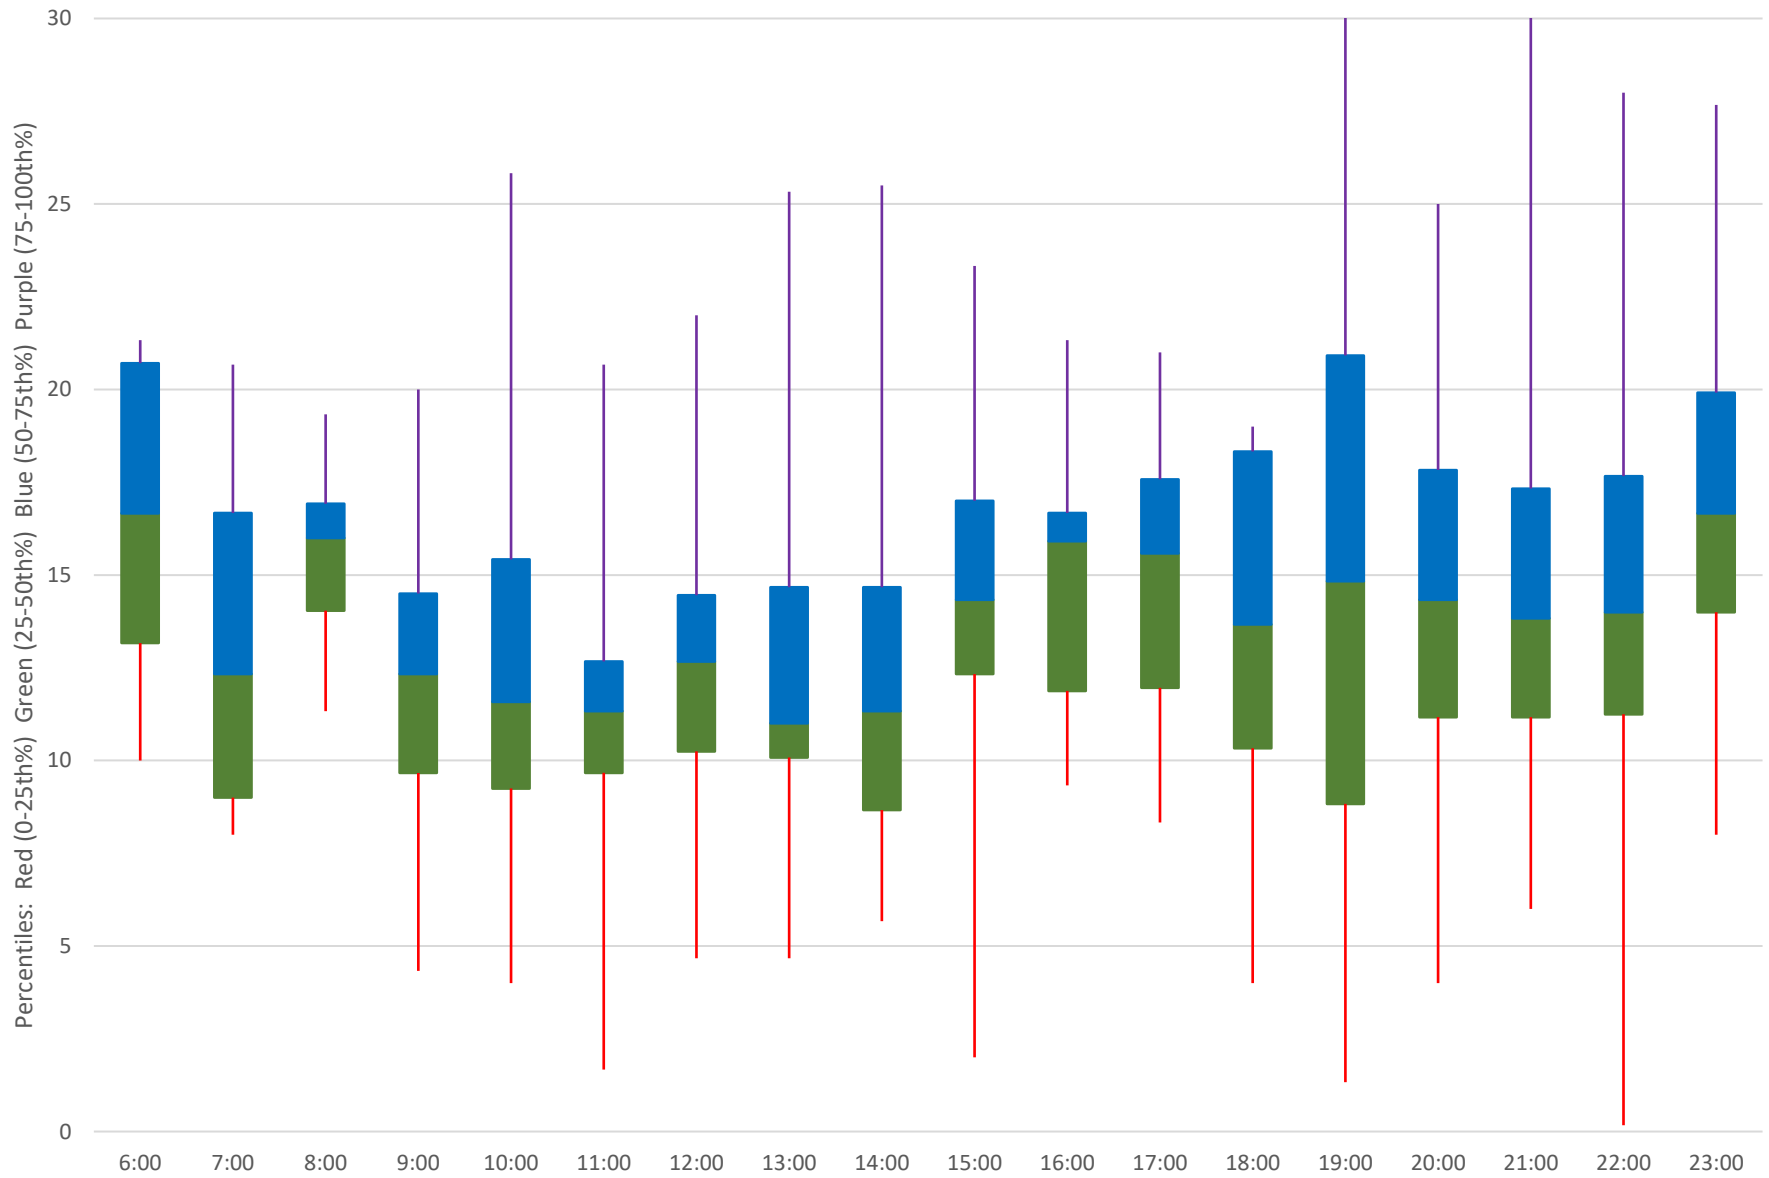

985 Sheppard East Express Headways at Progress W of Brimley Westbound February 2024

Weekday Statistics

— Average Week 1
 ⋯ Std Devn Week 1
 — Average Week 2
 ⋯ Std Devn Week 2
 — Average Week 3
 ⋯ Std Devn Week 3
 — Average Week 4
 ⋯ Std Devn Week 4
 — Average Week 5
 ⋯ Std Devn Week 5

985 Sheppard East Express Headways at Progress W of Brimley Westbound February 2024 Quartiles Week 2

985 Sheppard East Express Headways at Progress W of Brimley Westbound February 2024 Week 3

985 Sheppard East Express Headways at Progress W of Brimley Westbound February 2024 Quartiles Week 3

985 Sheppard East Express Headways at Progress W of Brimley Westbound February 2024 Week 4

985 Sheppard East Express Headways at Progress W of Brimley Westbound February 2024 Quartiles Week 4

985 Sheppard East Express Headways at Progress W of Brimley Westbound February 2024 Week 5