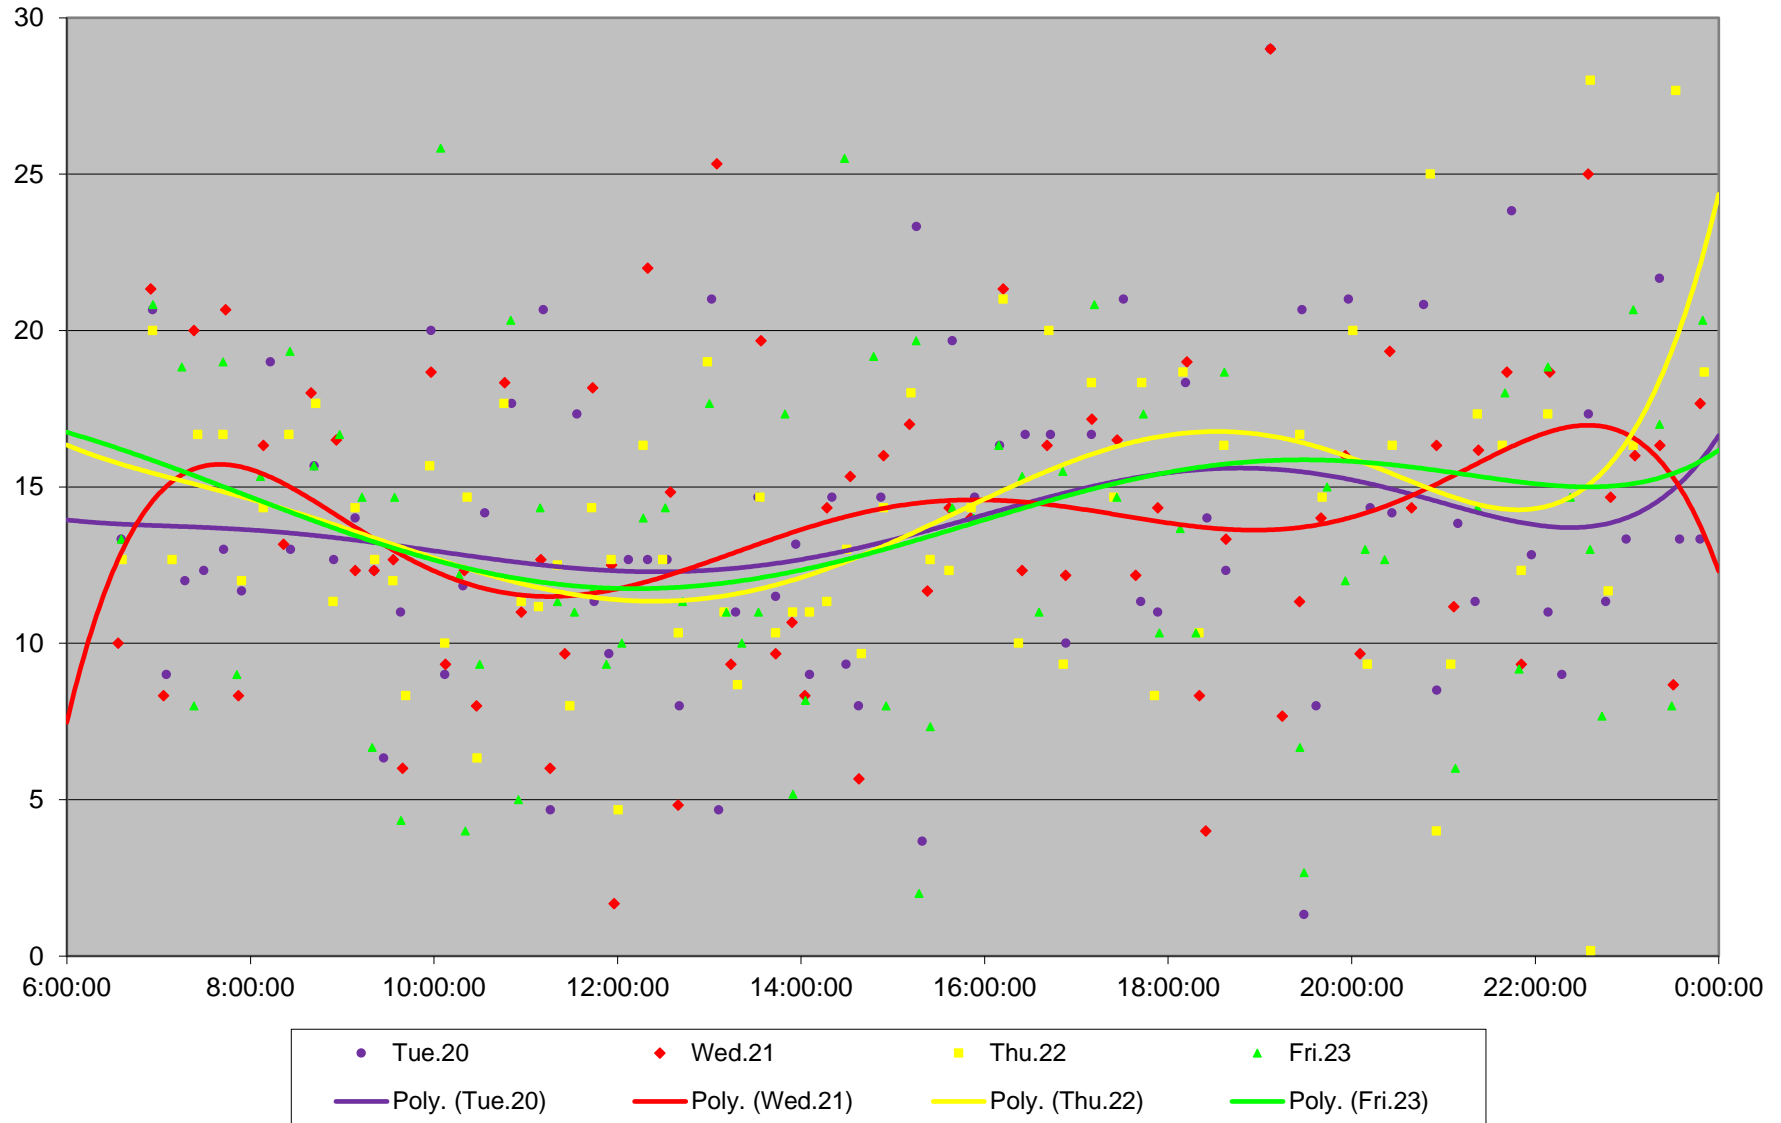

985 Sheppard East Express Headways at Progress W of Brimley Westbound February 2024

Weekday Statistics

— Average Week 1
 ⋯ Std Devn Week 1
 — Average Week 2
 ⋯ Std Devn Week 2
 — Average Week 3
 ⋯ Std Devn Week 3
 — Average Week 4
 ⋯ Std Devn Week 4
 — Average Week 5
 ⋯ Std Devn Week 5

985 Sheppard East Express Headways at Progress W of Brimley Westbound February 2024 Quartiles Week 2

985 Sheppard East Express Headways at Progress W of Brimley Westbound February 2024 Week 3

985 Sheppard East Express Headways at Progress W of Brimley Westbound February 2024 Quartiles Week 3

985 Sheppard East Express Headways at Progress W of Brimley Westbound February 2024 Week 4

985 Sheppard East Express Headways at Progress W of Brimley Westbound February 2024 Quartiles Week 4

985 Sheppard East Express Headways at Progress W of Brimley Westbound February 2024 Week 5