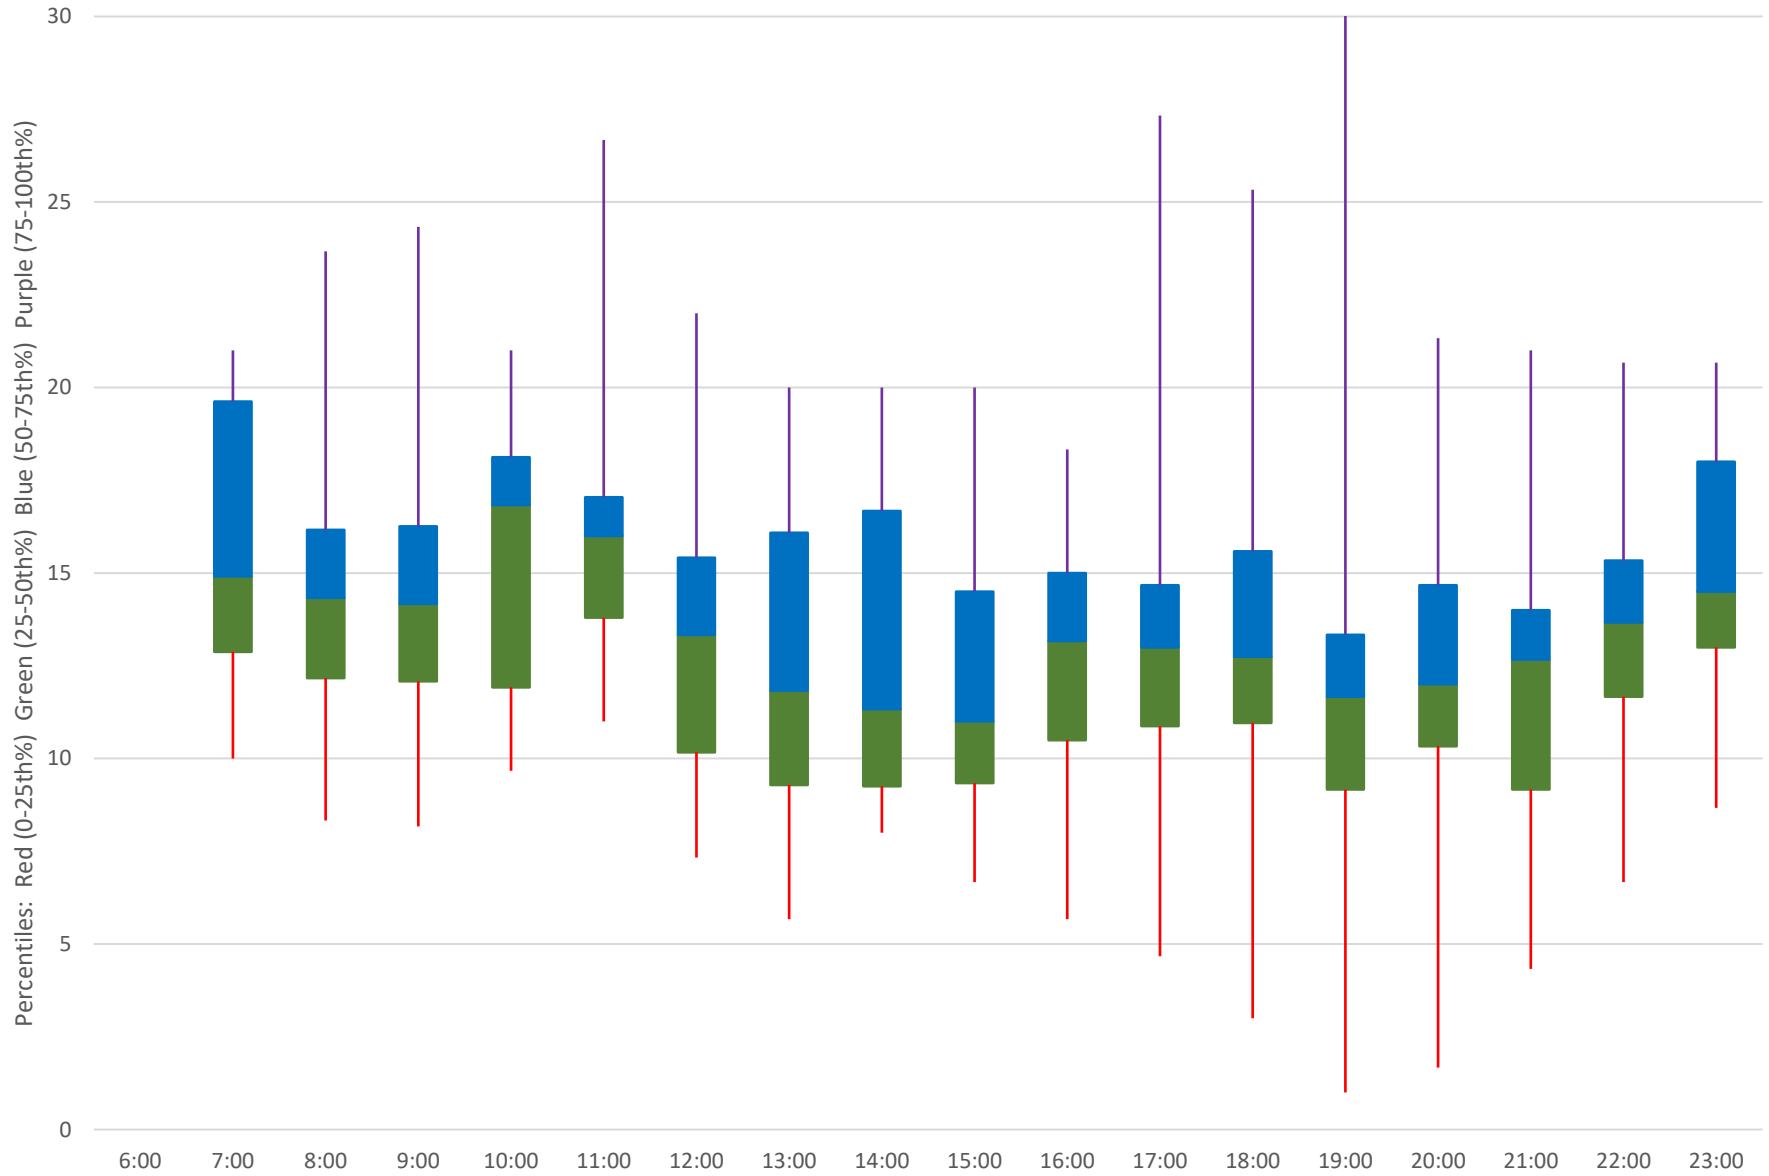

985 Sheppard East Express Headways at Progress W of Brimley Westbound February 2024 Quartiles Week 5

985 Sheppard East Express Headways at Progress W of Brimley Westbound February 2024 Saturday Statistics

985 Sheppard East Express Headways at Progress W of Brimley Westbound February 2024 Saturdays

985 Sheppard East Express Headways at Progress W of Brimley Westbound February 2024

Quartiles Saturdays

985 Sheppard East Express Headways at Progress W of Brimley Westbound February 2024 Sunday Statistics