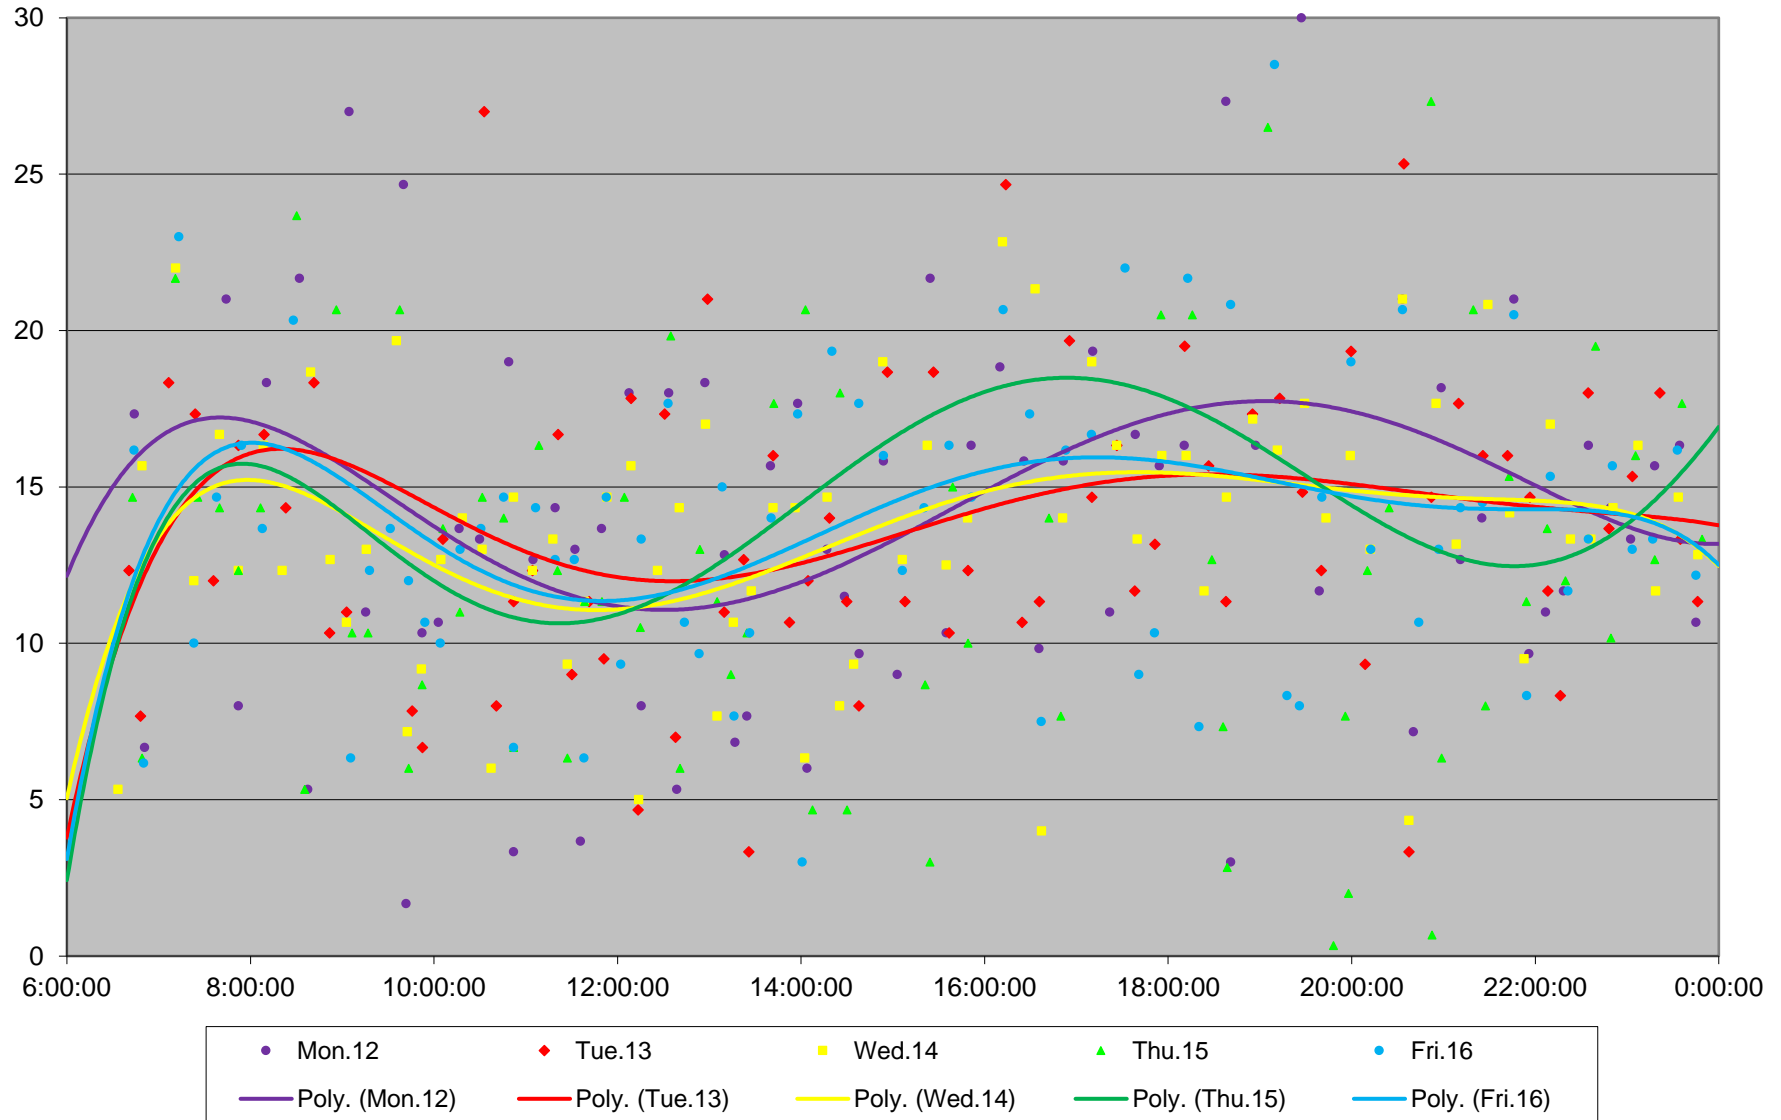

985 Sheppard East Express Headways at Progress W of Brimley Westbound February 2024

Weekday Statistics

— Average Week 1
 ⋯ Std Devn Week 1
 — Average Week 2
 ⋯ Std Devn Week 2
 — Average Week 3
 ⋯ Std Devn Week 3
 — Average Week 4
 ⋯ Std Devn Week 4
 — Average Week 5
 ⋯ Std Devn Week 5

985 Sheppard East Express Headways at Progress W of Brimley Westbound February 2024 Week 1

985 Sheppard East Express Headways at Progress W of Brimley Westbound February 2024 Quartiles Week 1

985 Sheppard East Express Headways at Progress W of Brimley Westbound February 2024 Week 2

985 Sheppard East Express Headways at Progress W of Brimley Westbound February 2024 Quartiles Week 2

985 Sheppard East Express Headways at Progress W of Brimley Westbound February 2024 Week 3

985 Sheppard East Express Headways at Progress W of Brimley Westbound February 2024 Quartiles Week 3