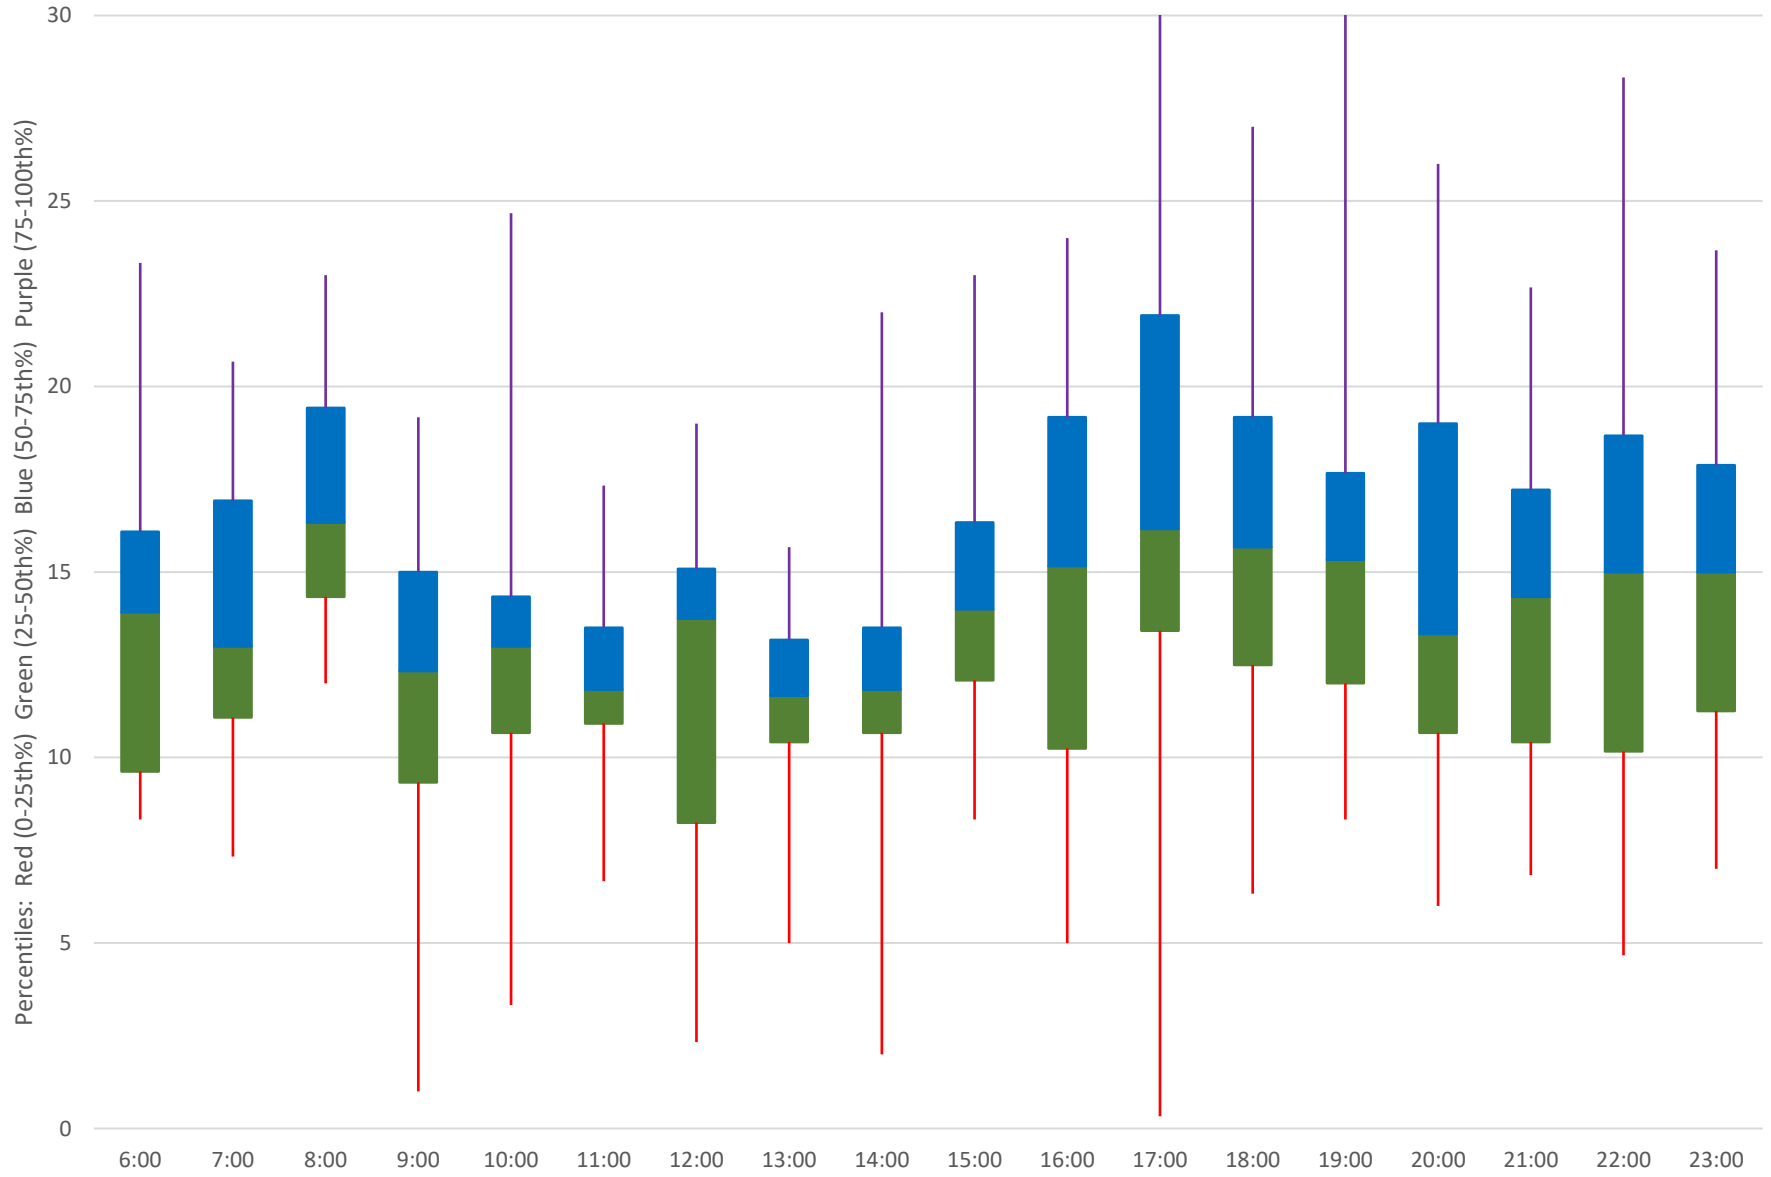

985 Sheppard East Express Headways at Progress W of Brimley Westbound February 2024 Week 4

985 Sheppard East Express Headways at Progress W of Brimley Westbound February 2024 Quartiles Week 4

985 Sheppard East Express Headways at Progress W of Brimley Westbound February 2024 Week 5

985 Sheppard East Express Headways at Progress W of Brimley Westbound February 2024 Quartiles Week 5

985 Sheppard East Express Headways at Progress W of Brimley Westbound February 2024 Saturday Statistics