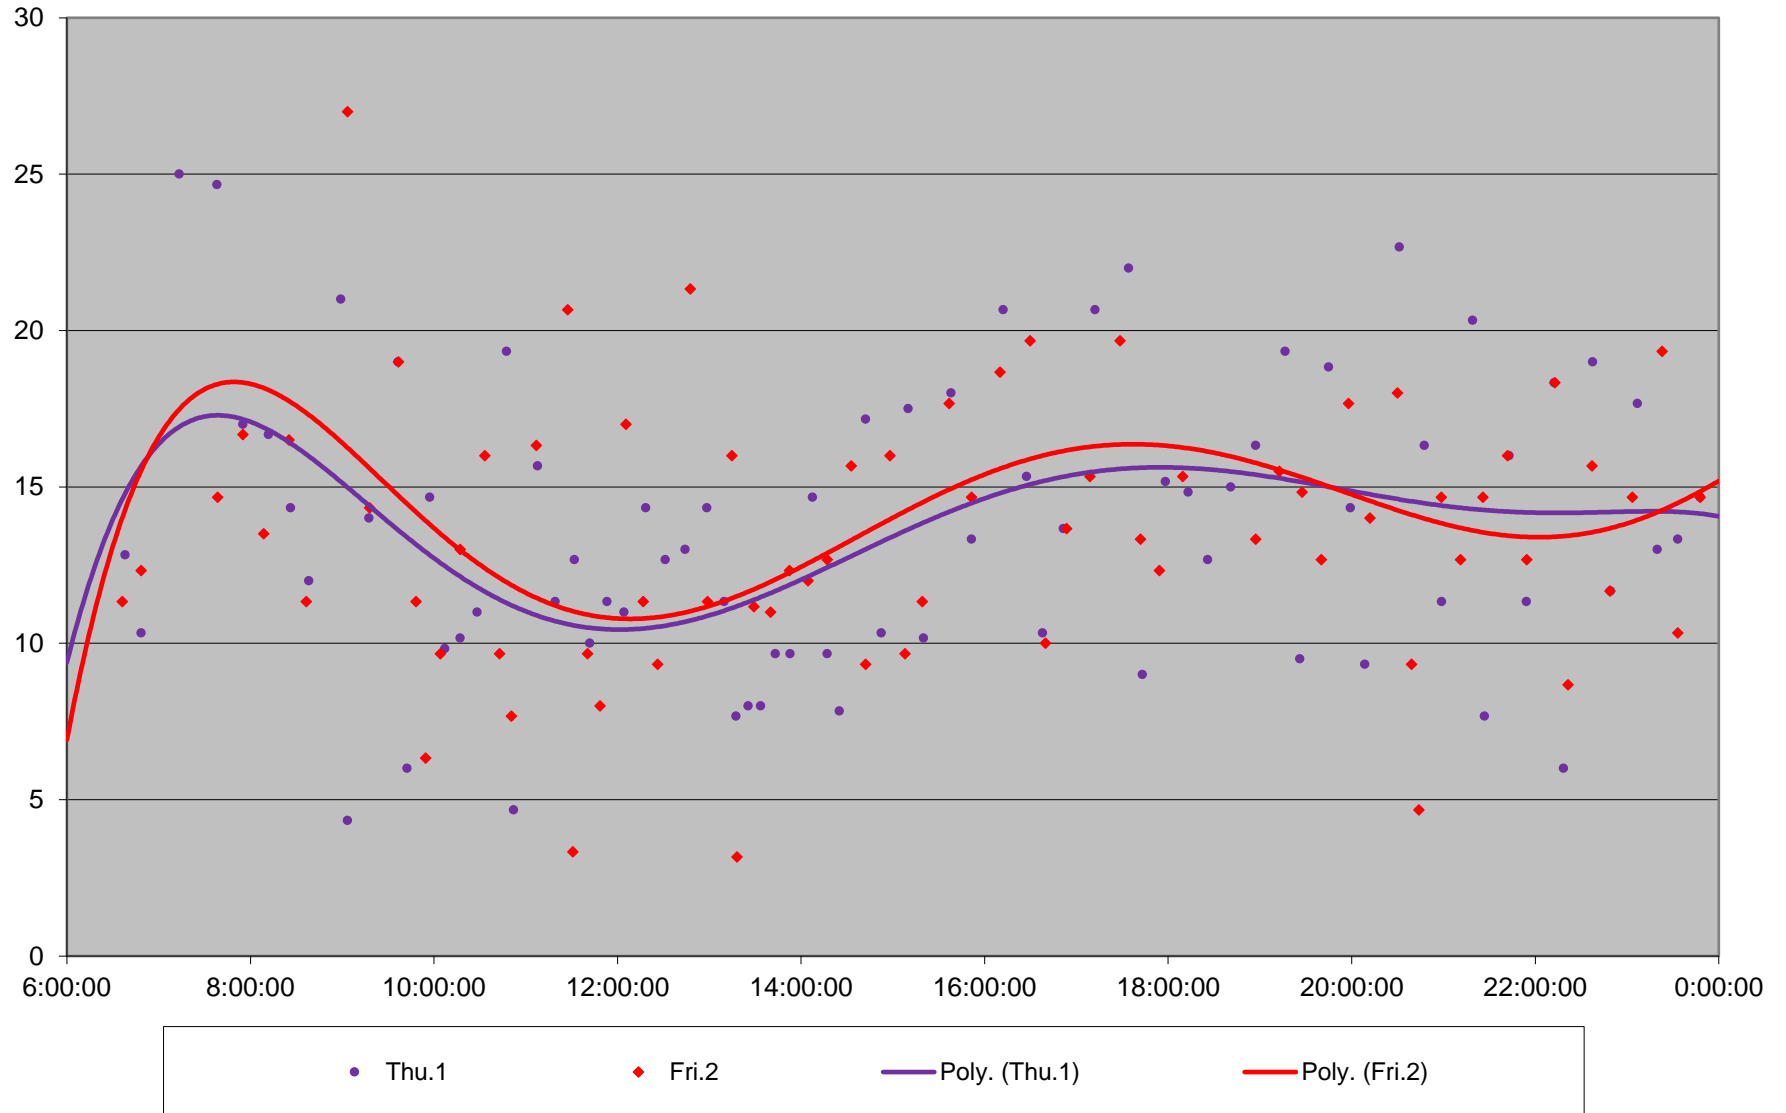

985 Sheppard East Express Headways at Progress W of Brimley Westbound February 2024

Weekday Statistics

— Average Week 1
 ⋯ Std Devn Week 1
 — Average Week 2
 ⋯ Std Devn Week 2
 — Average Week 3
 ⋯ Std Devn Week 3
 — Average Week 4
 ⋯ Std Devn Week 4
 — Average Week 5
 ⋯ Std Devn Week 5

985 Sheppard East Express Headways at Progress W of Brimley Westbound February 2024 Week 1

985 Sheppard East Express Headways at Progress W of Brimley Westbound February 2024 Quartiles Week 1

985 Sheppard East Express Headways at Progress W of Brimley Westbound February 2024 Week 2

985 Sheppard East Express Headways at Progress W of Brimley Westbound February 2024 Quartiles Week 2

985 Sheppard East Express Headways at Progress W of Brimley Westbound February 2024 Week 3

985 Sheppard East Express Headways at Progress W of Brimley Westbound February 2024 Quartiles Week 3