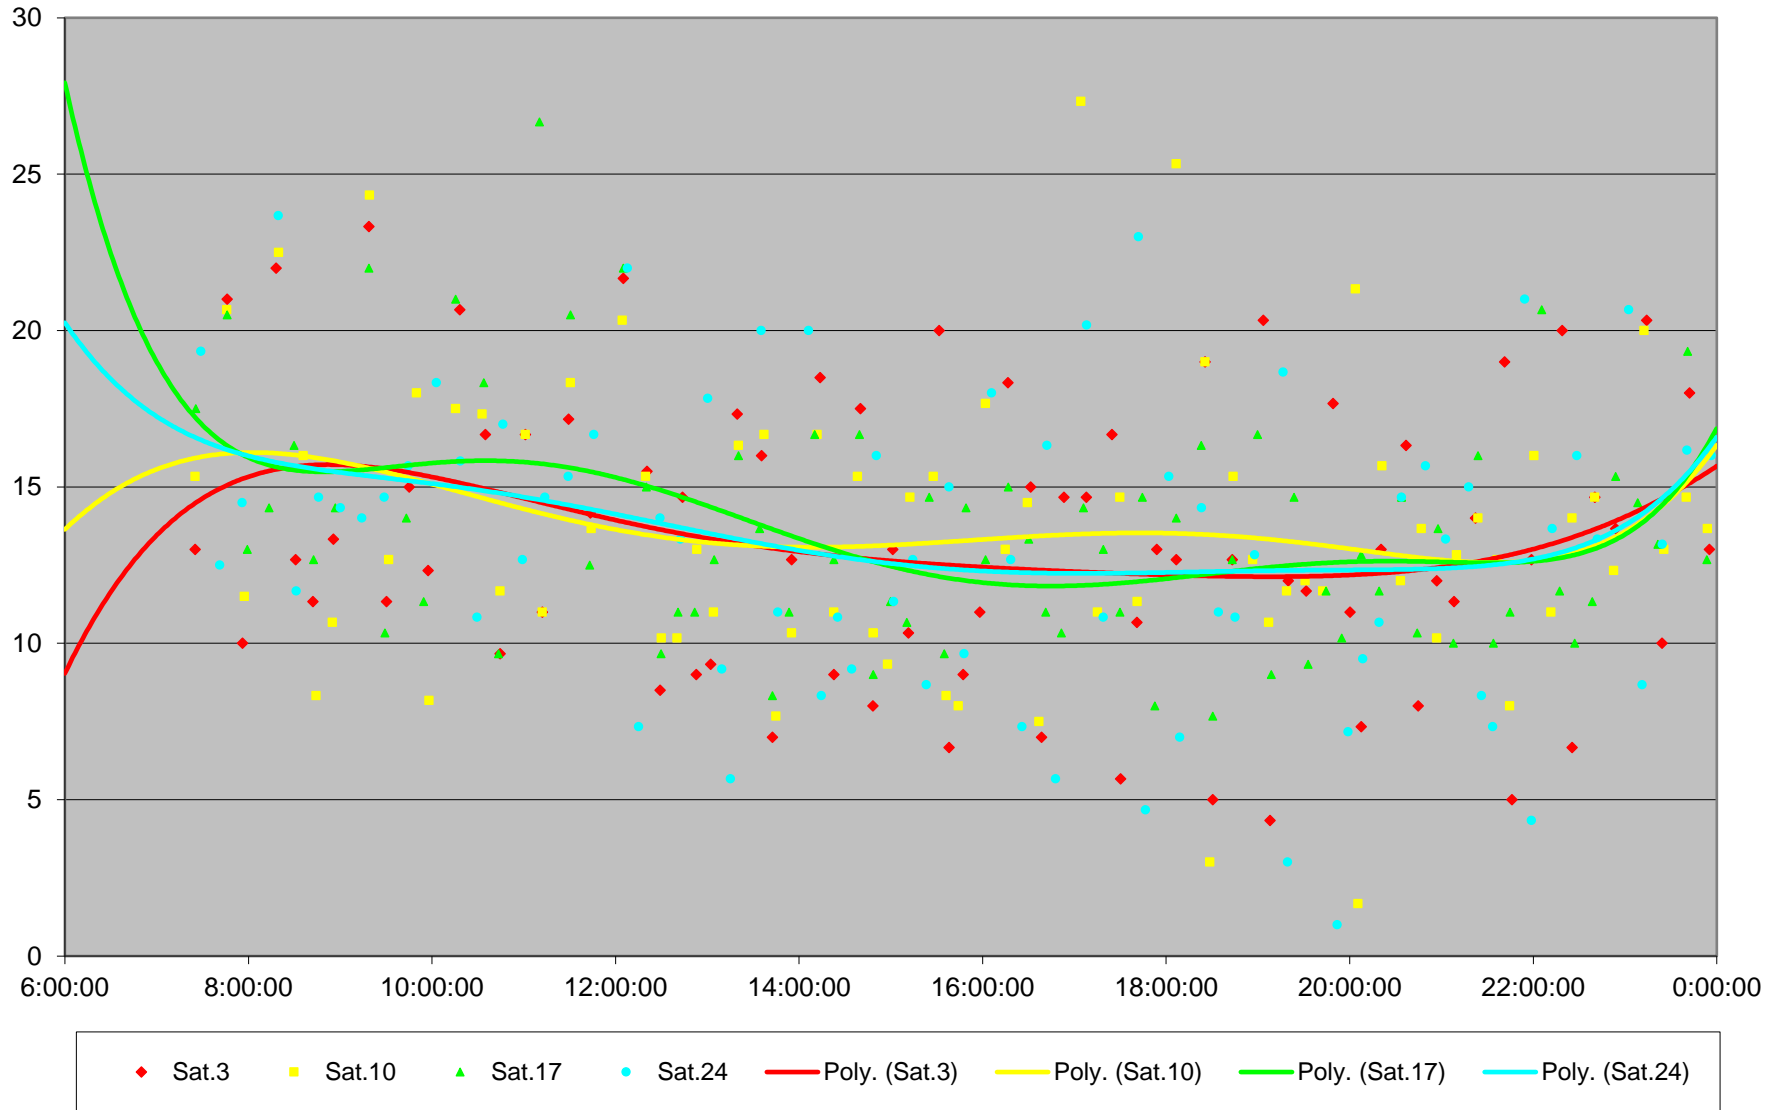

985 Sheppard East Express Headways at Progress W of Brimley Westbound February 2024 Saturdays