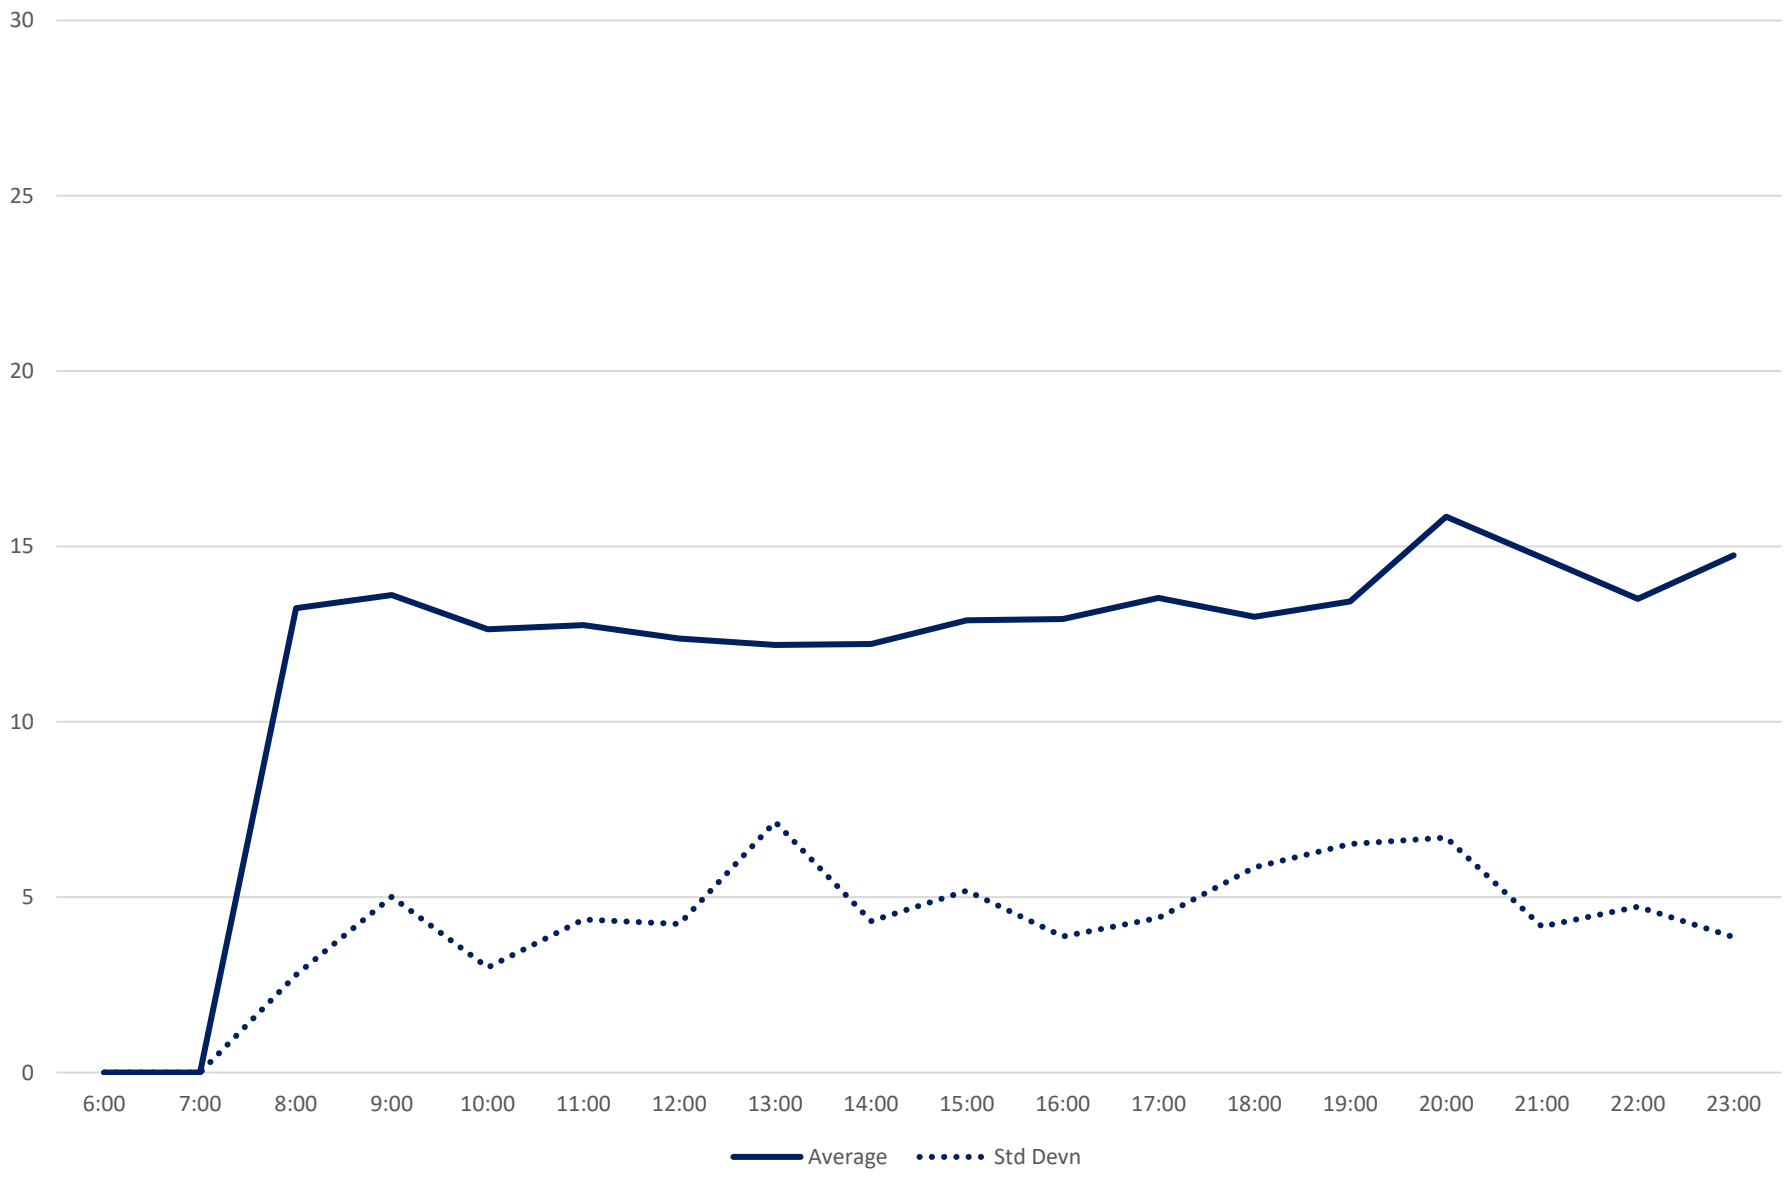

985 Sheppard East Express Headways at Progress W of Brimley Westbound February 2024 Week 4

985 Sheppard East Express Headways at Progress W of Brimley Westbound February 2024 Quartiles Week 4

985 Sheppard East Express Headways at Progress W of Brimley Westbound February 2024 Week 5

985 Sheppard East Express Headways at Progress W of Brimley Westbound February 2024 Quartiles Week 5

985 Sheppard East Express Headways at Progress W of Brimley Westbound February 2024 Saturday Statistics

985 Sheppard East Express Headways at Progress W of Brimley Westbound February 2024 Saturdays

985 Sheppard East Express Headways at Progress W of Brimley Westbound February 2024

Quartiles Saturdays

985 Sheppard East Express Headways at Progress W of Brimley Westbound February 2024 Sunday Statistics

985 Sheppard East Express Headways at Progress W of Brimley Westbound February 2024 Sundays/Holidays

985 Sheppard East Express Headways at Progress W of Brimley Westbound February 2024 Quartiles Sundays/Holidays