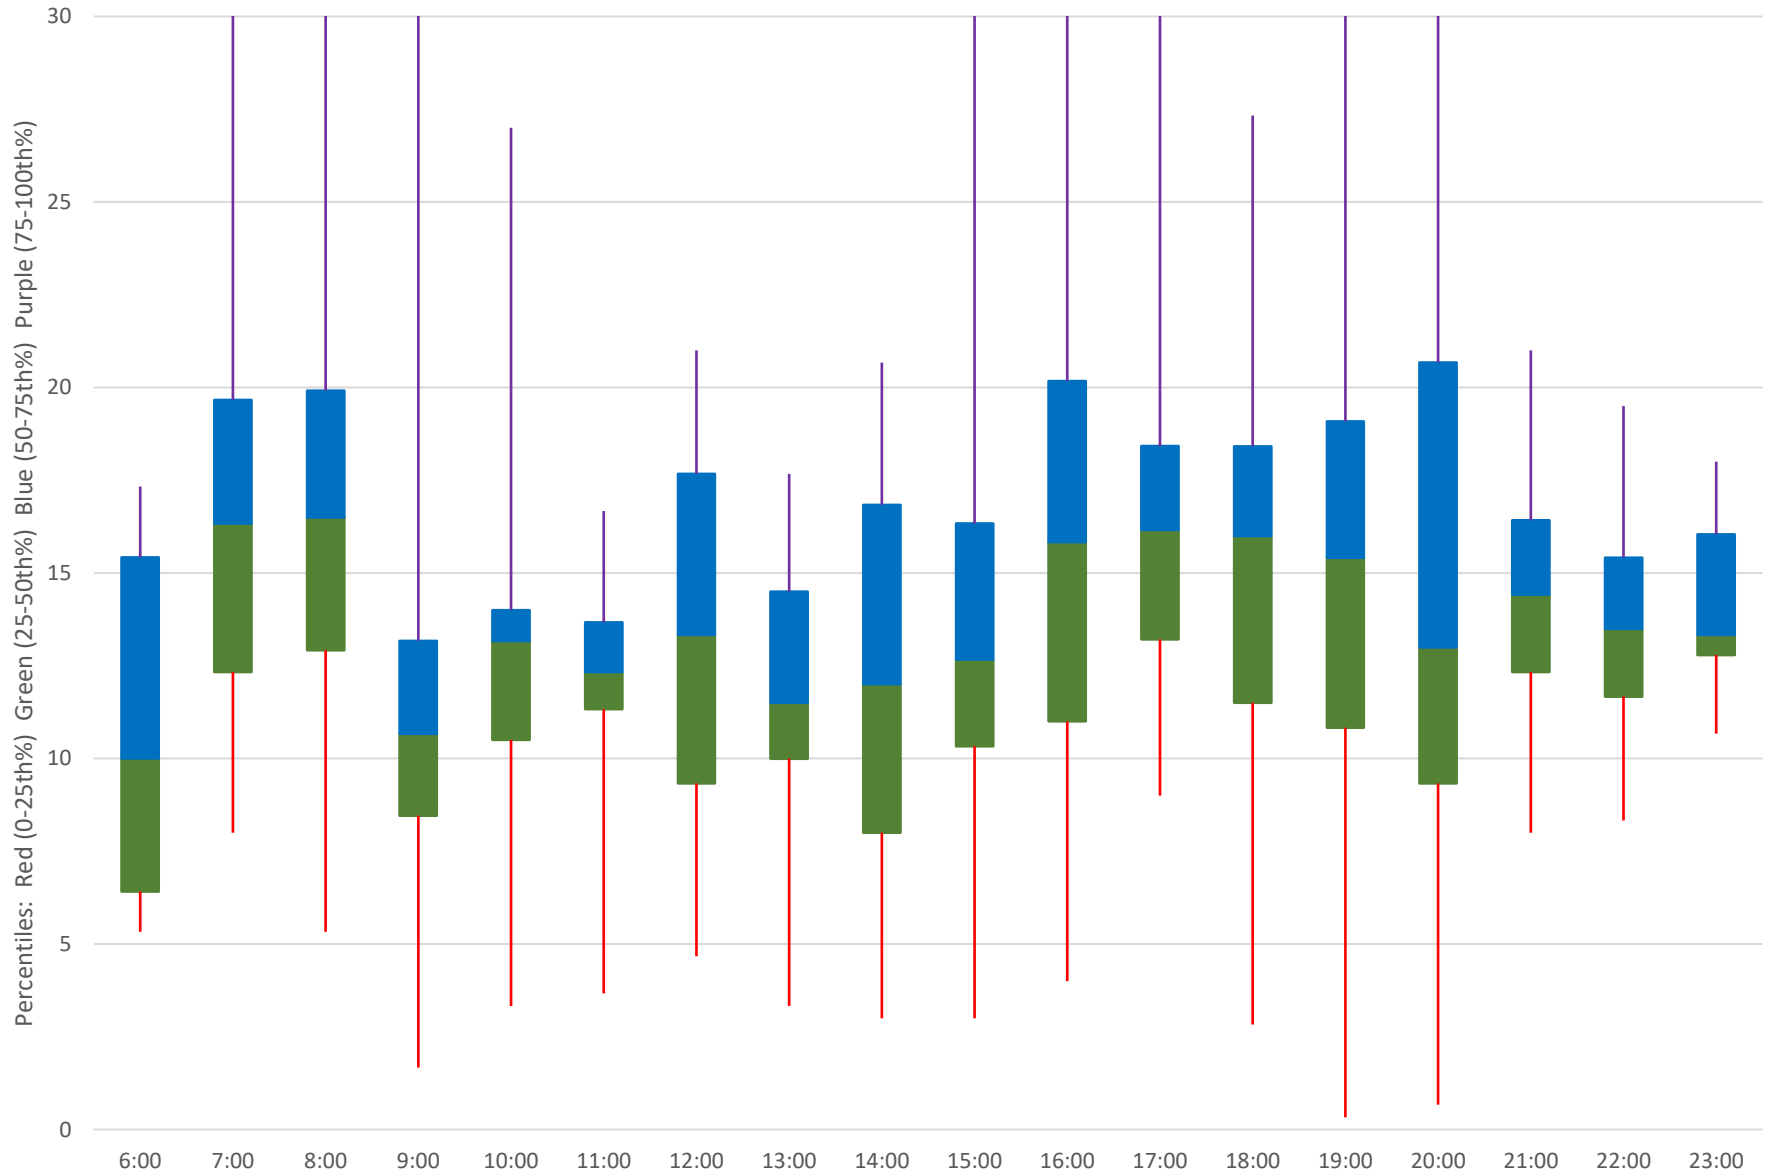

985 Sheppard East Express Headways at Progress W of Brimley Westbound February 2024

Weekday Statistics

— Average Week 1
 ⋯ Std Devn Week 1
 — Average Week 2
 ⋯ Std Devn Week 2
 — Average Week 3
 ⋯ Std Devn Week 3
 — Average Week 4
 ⋯ Std Devn Week 4
 — Average Week 5
 ⋯ Std Devn Week 5

985 Sheppard East Express Headways at Progress W of Brimley Westbound February 2024 Week 1

985 Sheppard East Express Headways at Progress W of Brimley Westbound February 2024 Quartiles Week 1

985 Sheppard East Express Headways at Progress W of Brimley Westbound February 2024 Week 2

985 Sheppard East Express Headways at Progress W of Brimley Westbound February 2024 Quartiles Week 2

985 Sheppard East Express Headways at Progress W of Brimley Westbound February 2024 Week 3

985 Sheppard East Express Headways at Progress W of Brimley Westbound February 2024 Quartiles Week 3