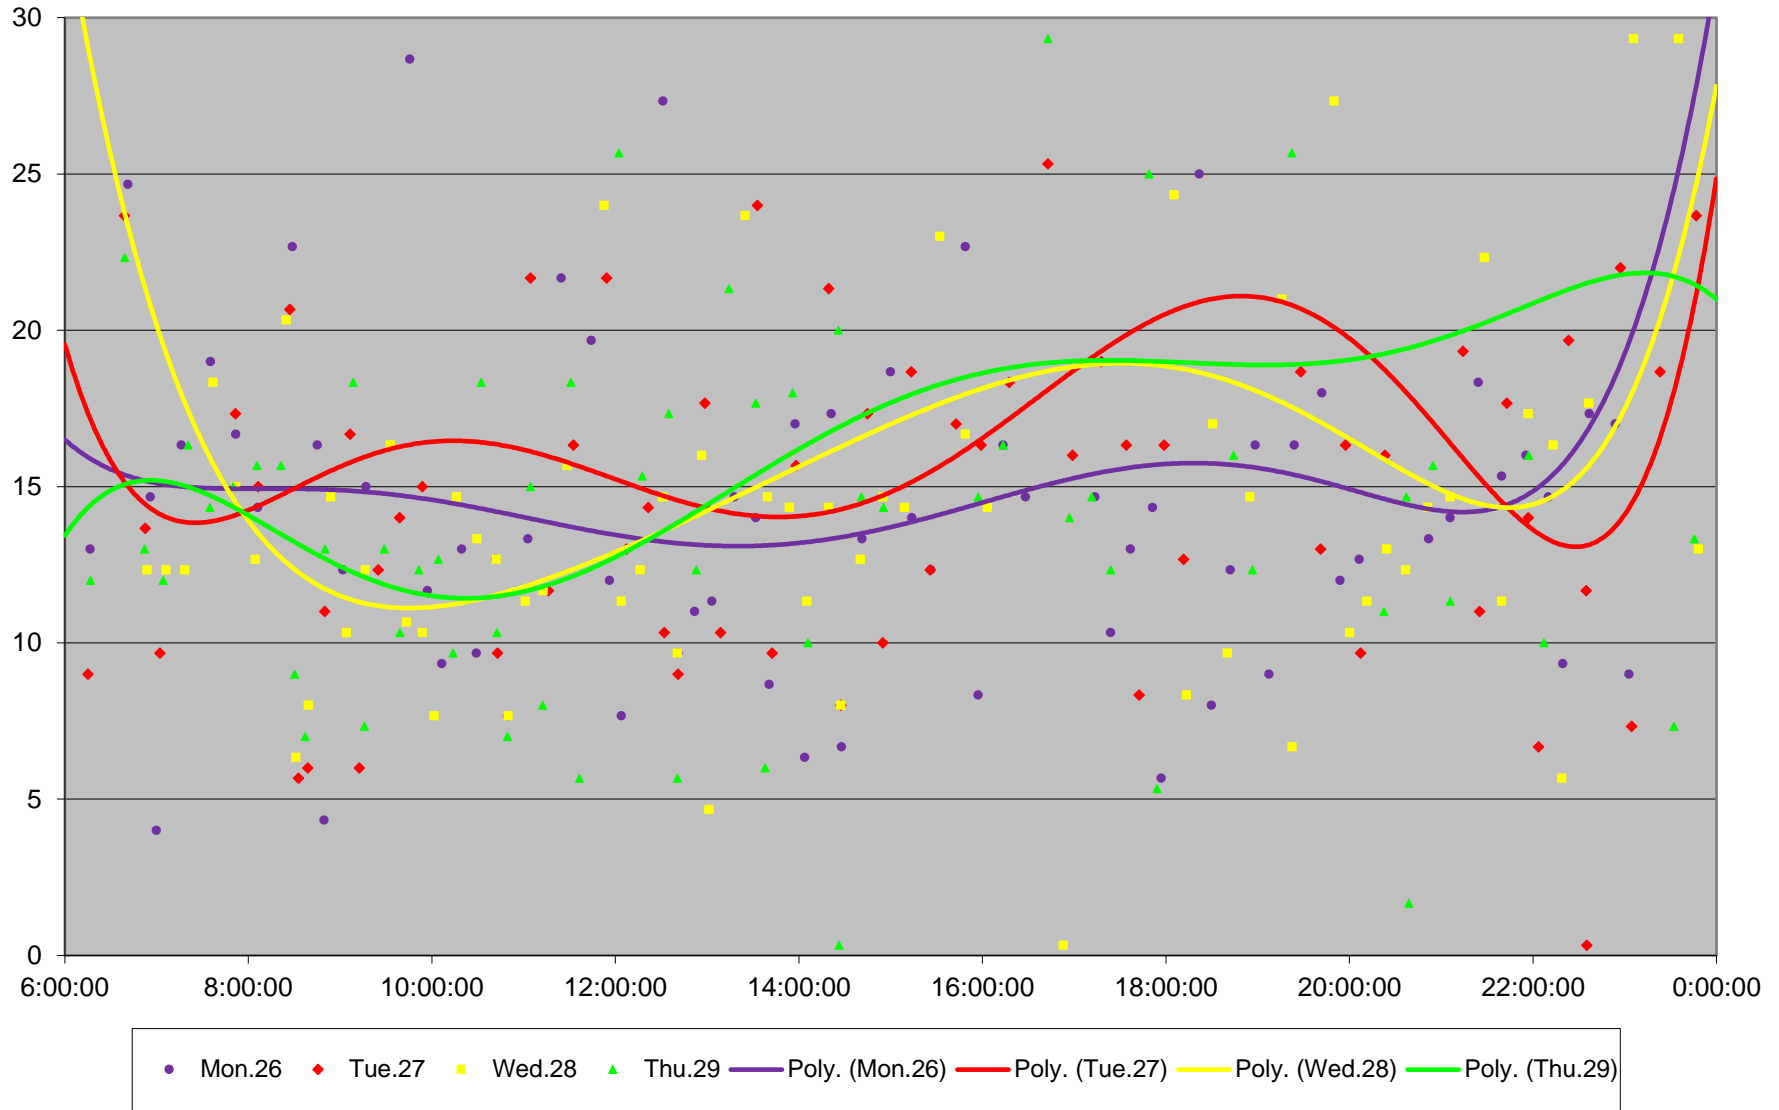

985 Sheppard East Express Headways at Brimley Ellesmere Southbound February 2024 Week 5