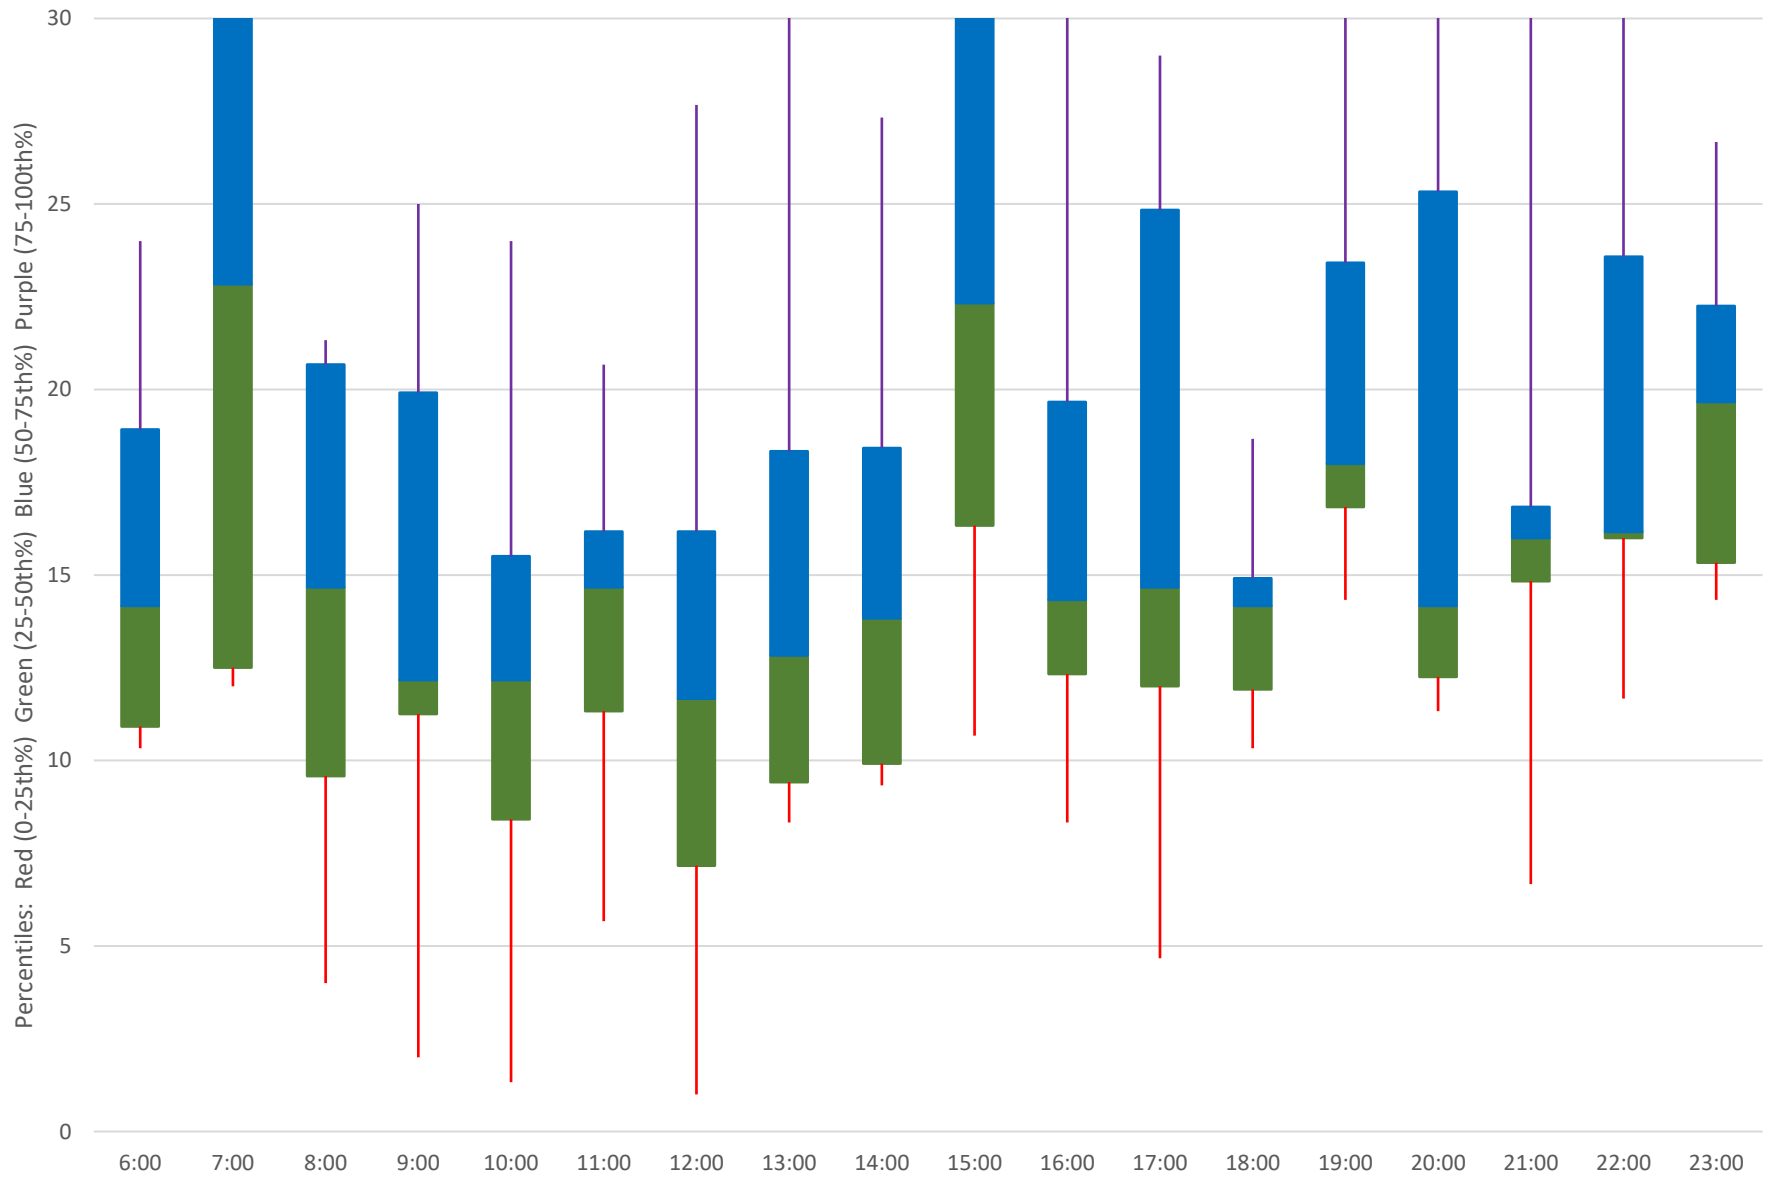

985 Sheppard East Express Headways at Brimley Ellesmere Southbound February 2024 Quartiles Week 1