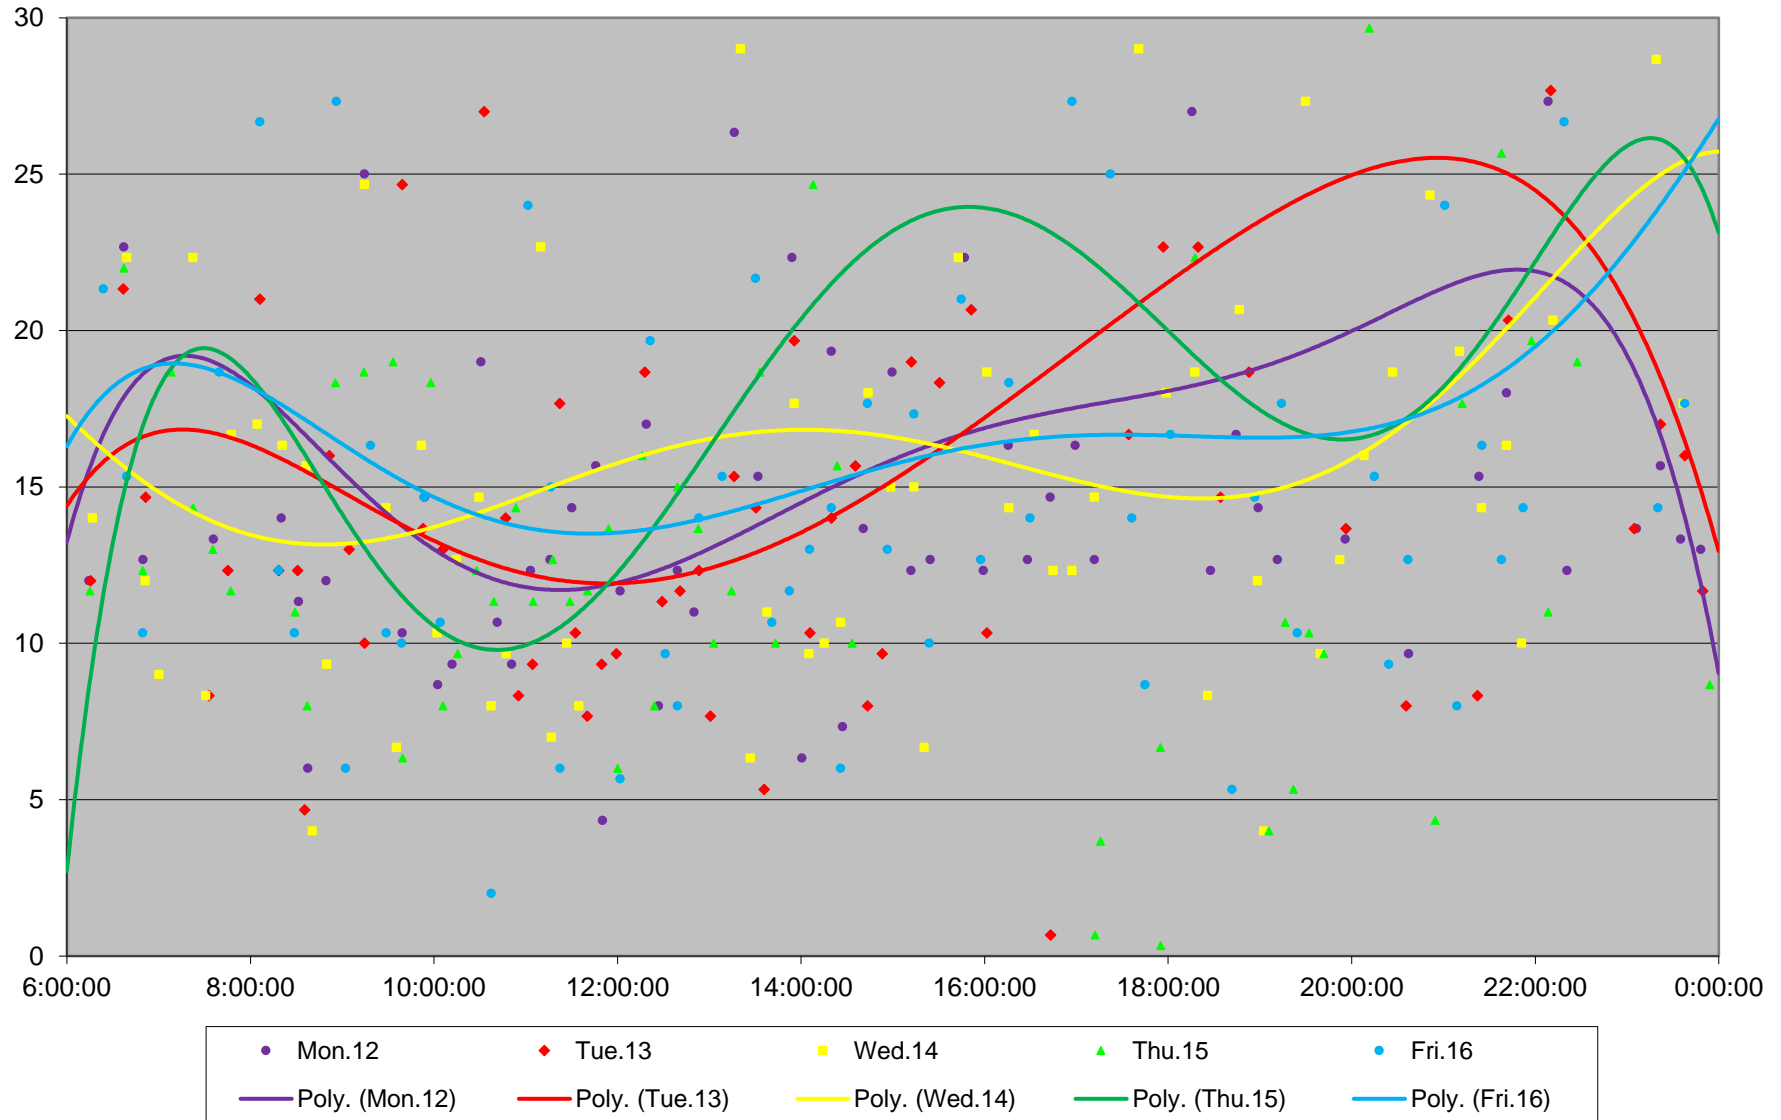

985 Sheppard East Express Headways at Brimley Ellesmere Southbound February 2024 Week 3