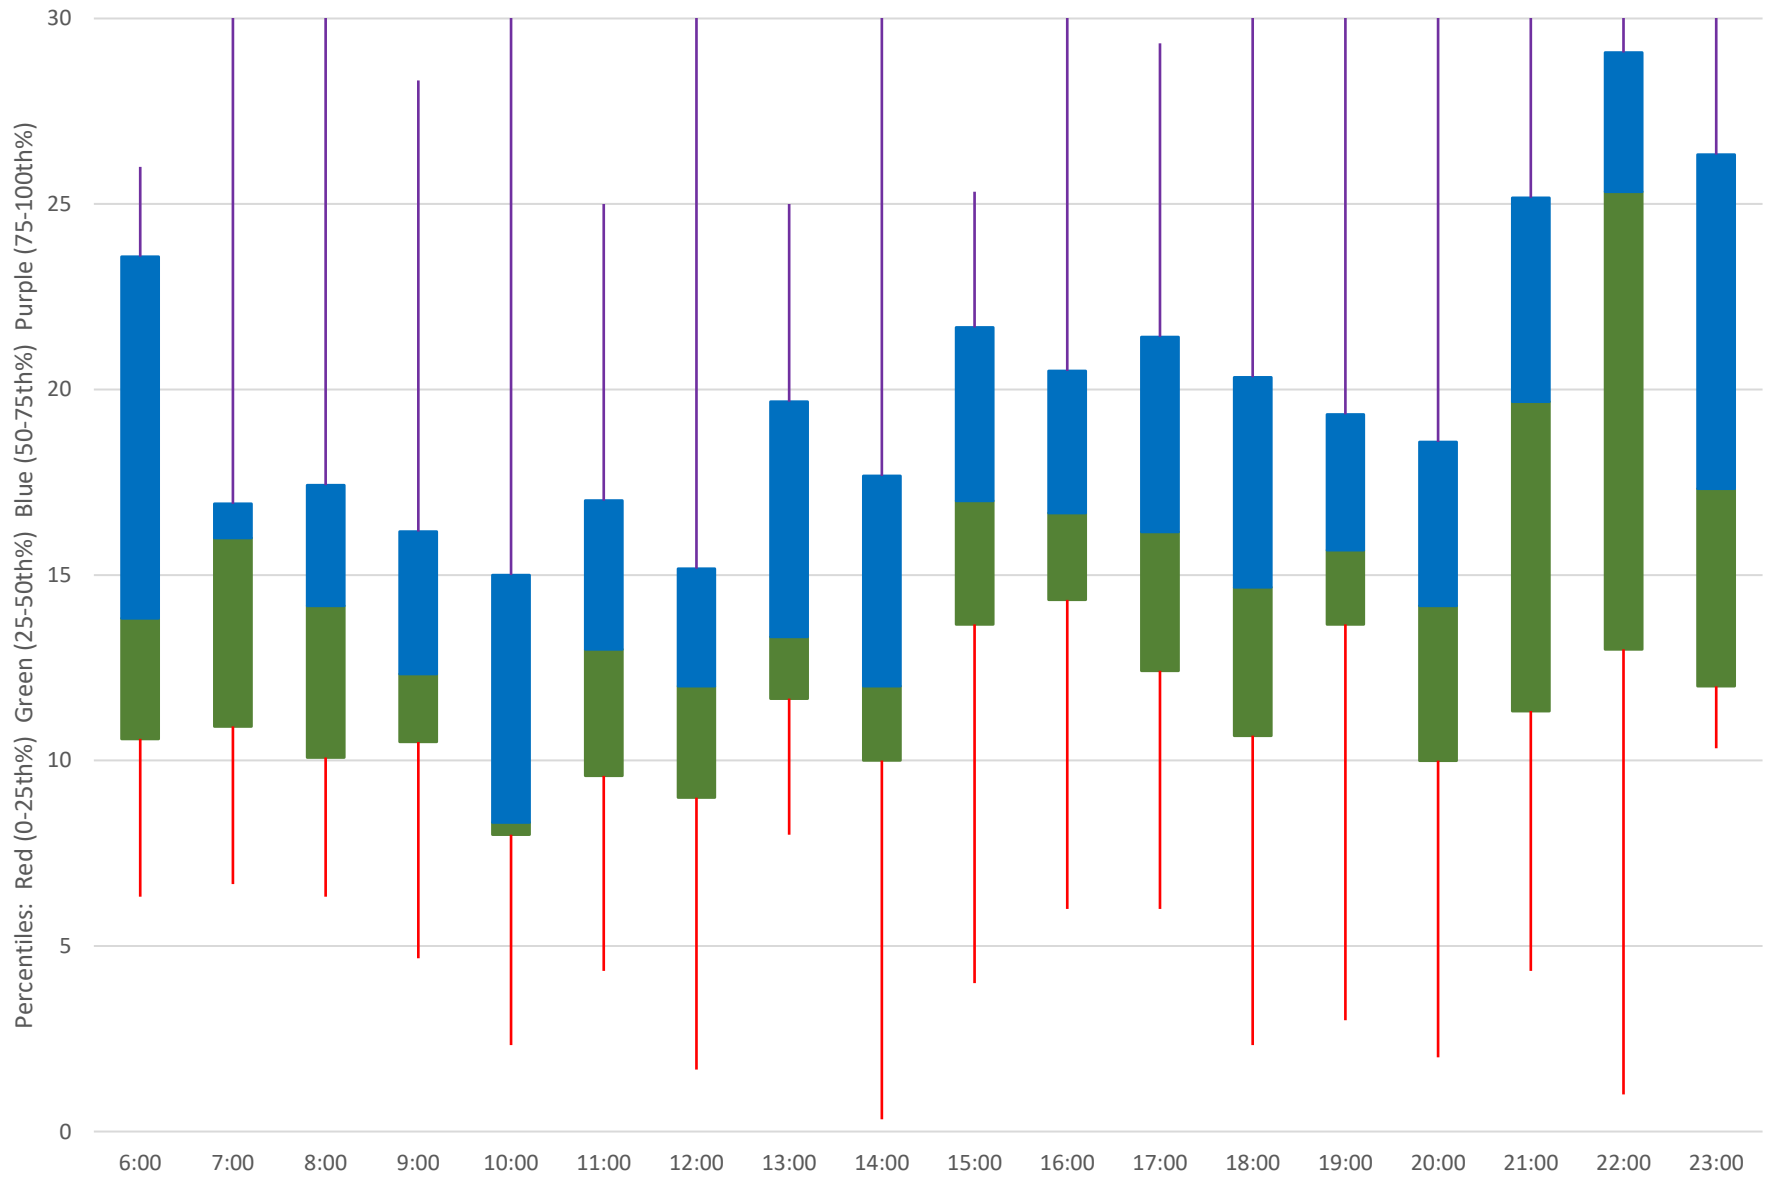

985 Sheppard East Express Headways at Brimley Ellesmere Southbound February 2024 Quartiles Week 4