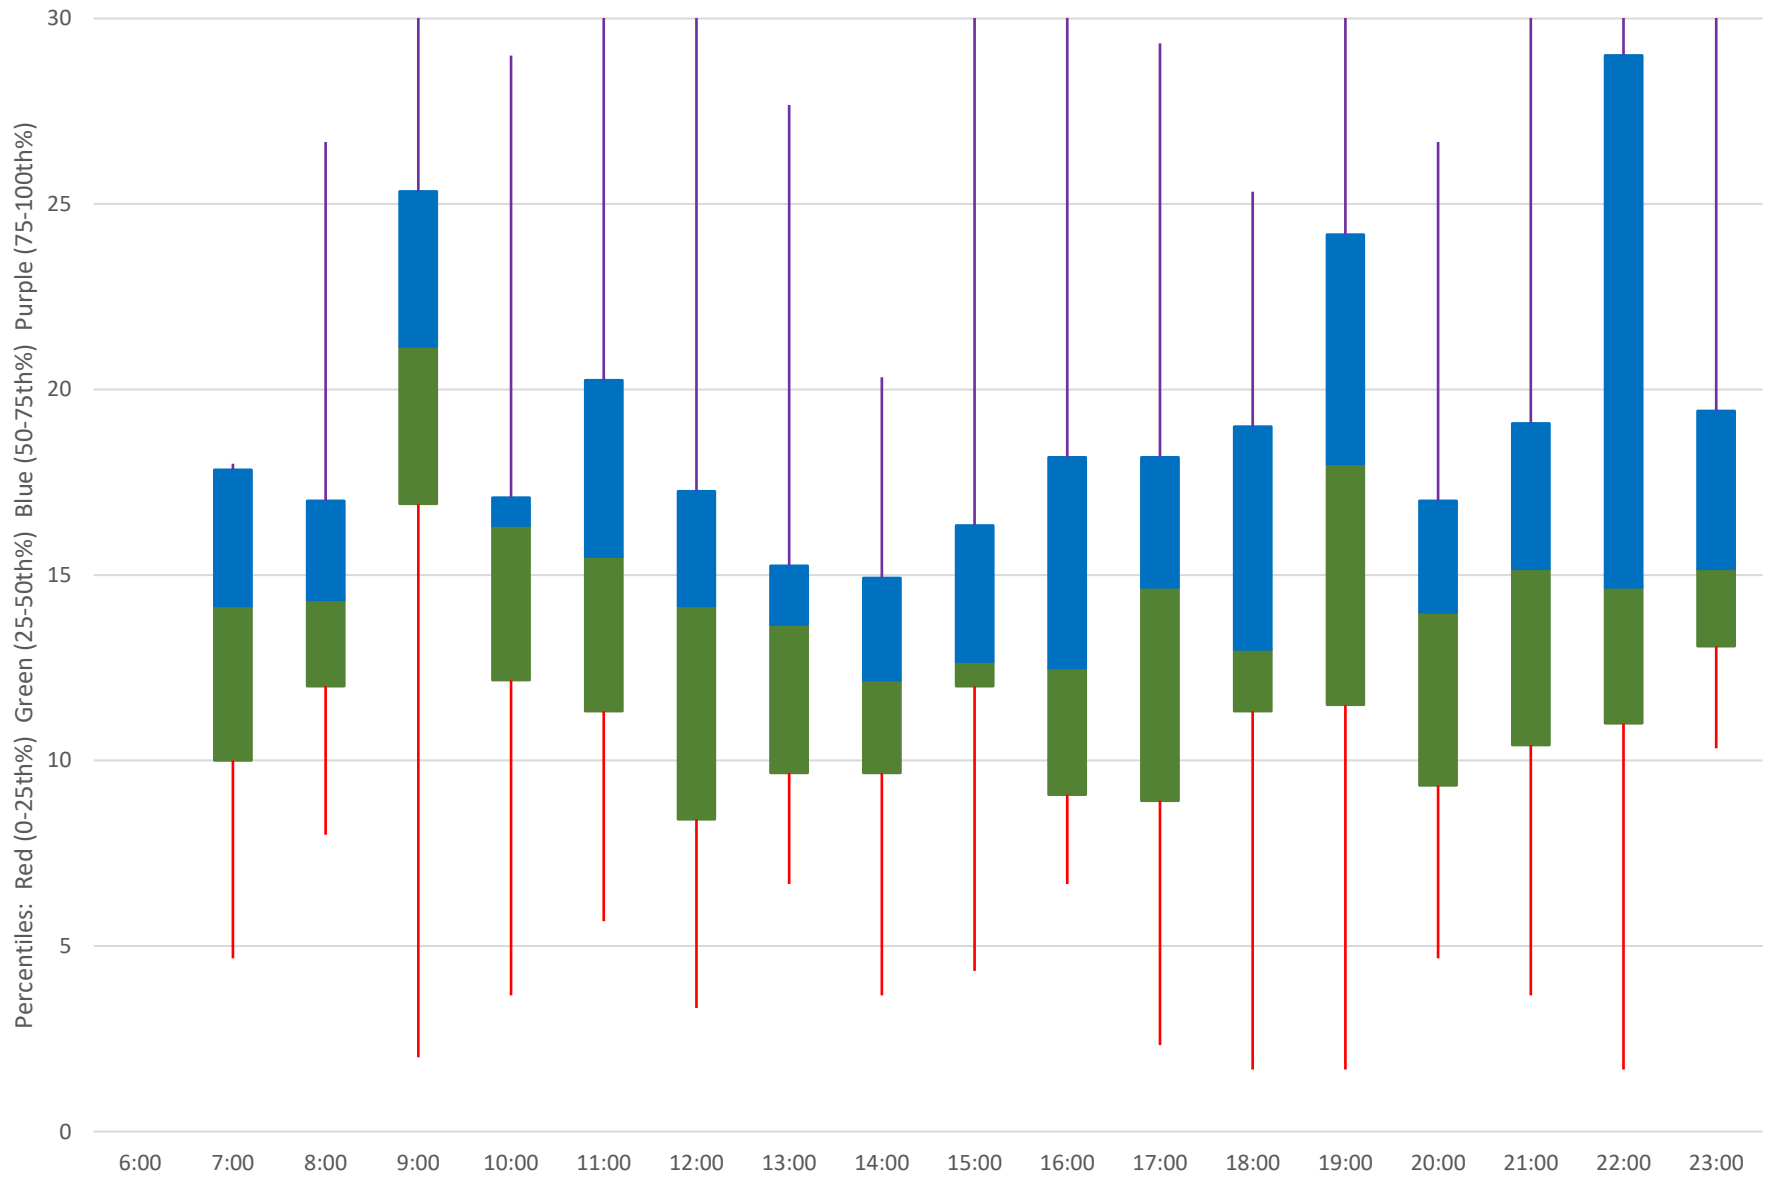

985 Sheppard East Express Headways at Brimley Ellesmere Southbound February 2024 Quartiles Week 5

985 Sheppard East Express Headways at Brimley Ellesmere Southbound February 2024 Saturday Statistics

985 Sheppard East Express Headways at Brimley Ellesmere Southbound February 2024 Saturdays

985 Sheppard East Express Headways at Brimley Ellesmere Southbound February 2024

Quartiles Saturdays

985 Sheppard East Express Headways at Brimley Ellesmere Southbound February 2024 Sunday Statistics

985 Sheppard East Express Headways at Brimley Ellesmere Southbound February 2024 Sundays/Holidays