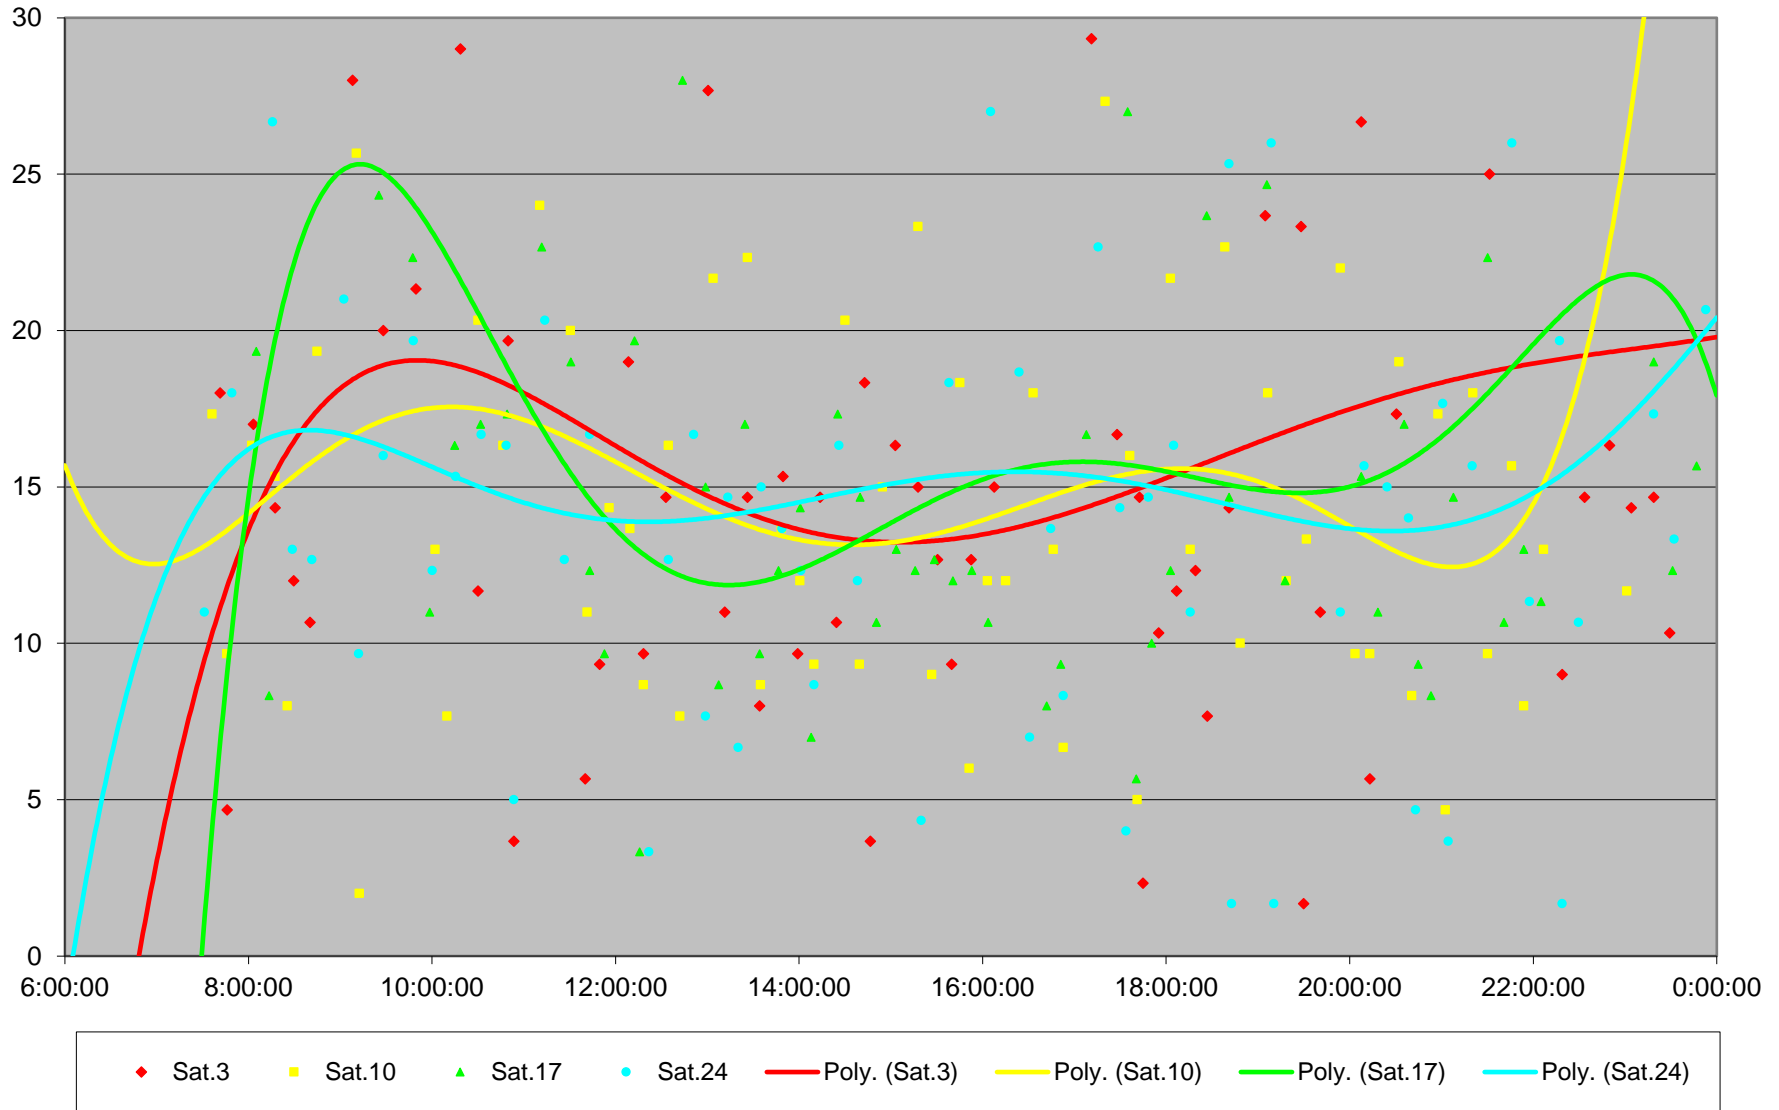

985 Sheppard East Express Headways at Brimley Ellesmere Southbound February 2024 Week 4

985 Sheppard East Express Headways at Brimley Ellesmere Southbound February 2024 Quartiles Week 4

985 Sheppard East Express Headways at Brimley Ellesmere Southbound February 2024 Week 5

985 Sheppard East Express Headways at Brimley Ellesmere Southbound February 2024 Quartiles Week 5

985 Sheppard East Express Headways at Brimley Ellesmere Southbound February 2024 Saturday Statistics

985 Sheppard East Express Headways at Brimley Ellesmere Southbound February 2024 Saturdays