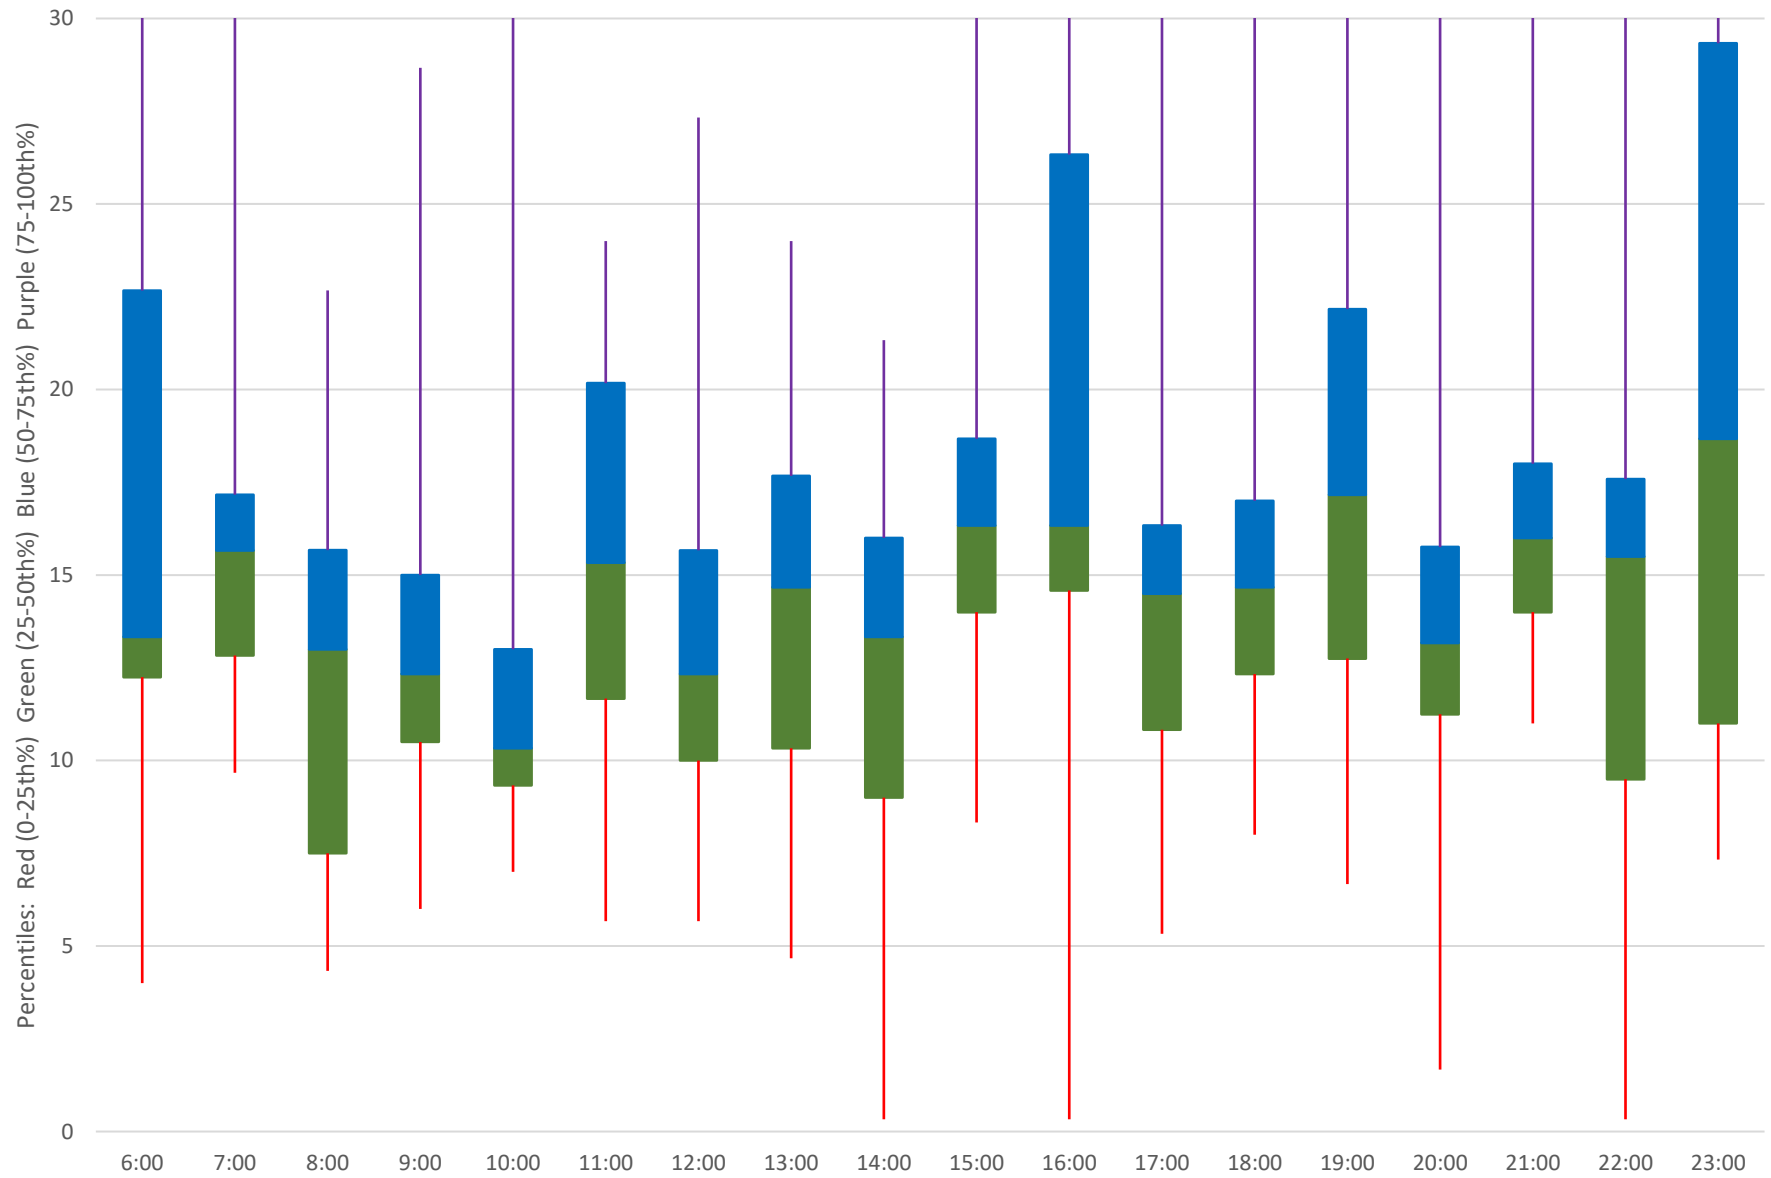

985 Sheppard East Express Headways at Brimley Ellesmere Southbound February 2024 Week 4

985 Sheppard East Express Headways at Brimley Ellesmere Southbound February 2024 Quartiles Week 4

985 Sheppard East Express Headways at Brimley Ellesmere Southbound February 2024 Week 5

985 Sheppard East Express Headways at Brimley Ellesmere Southbound February 2024 Quartiles Week 5

985 Sheppard East Express Headways at Brimley Ellesmere Southbound February 2024 Saturday Statistics

985 Sheppard East Express Headways at Brimley Ellesmere Southbound February 2024 Saturdays