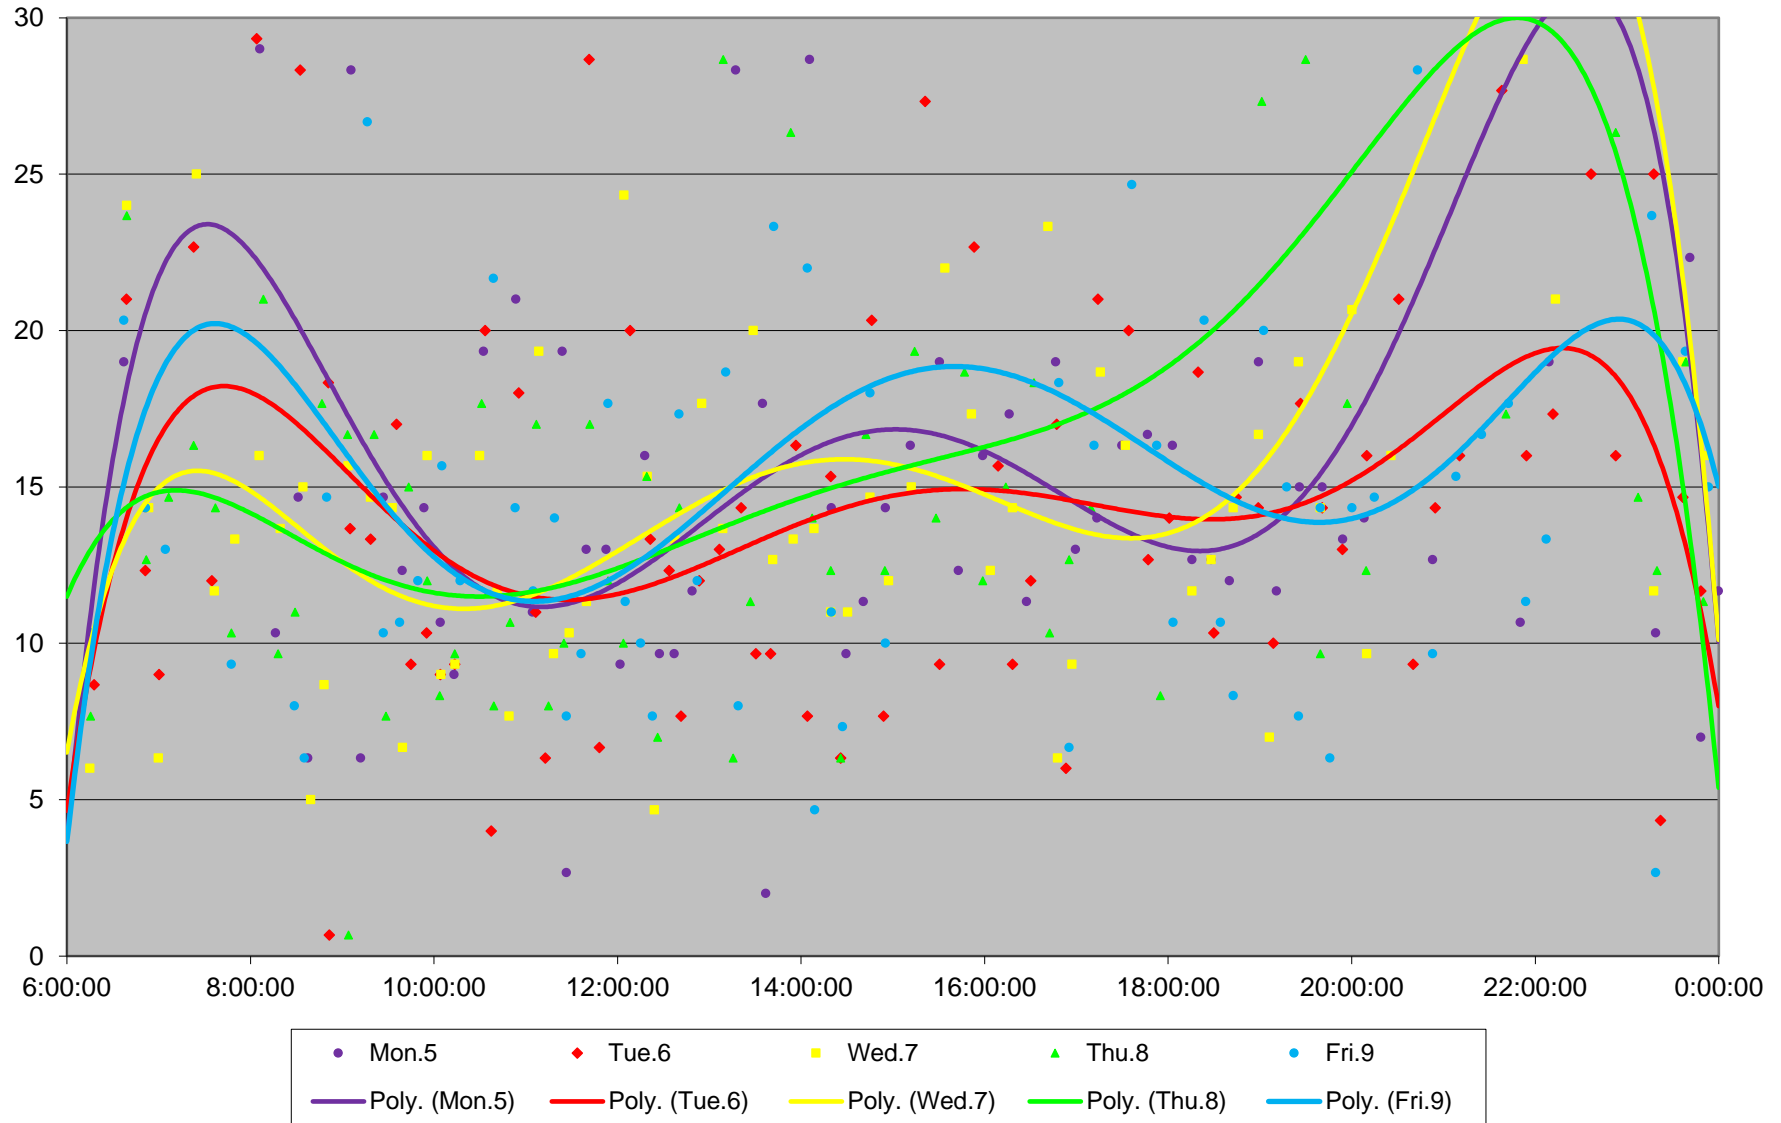

985 Sheppard East Express Headways at Brimley Ellesmere Southbound February 2024 Weekday Statistics

— Average Week 1
 ⋯ Std Devn Week 1
 — Average Week 2
 ⋯ Std Devn Week 2
 — Average Week 3
 ⋯ Std Devn Week 3
 — Average Week 4
 ⋯ Std Devn Week 4
 — Average Week 5
 ⋯ Std Devn Week 5

985 Sheppard East Express Headways at Brimley Ellesmere Southbound February 2024 Week 1

985 Sheppard East Express Headways at Brimley Ellesmere Southbound February 2024 Quartiles Week 1

985 Sheppard East Express Headways at Brimley Ellesmere Southbound February 2024 Week 2