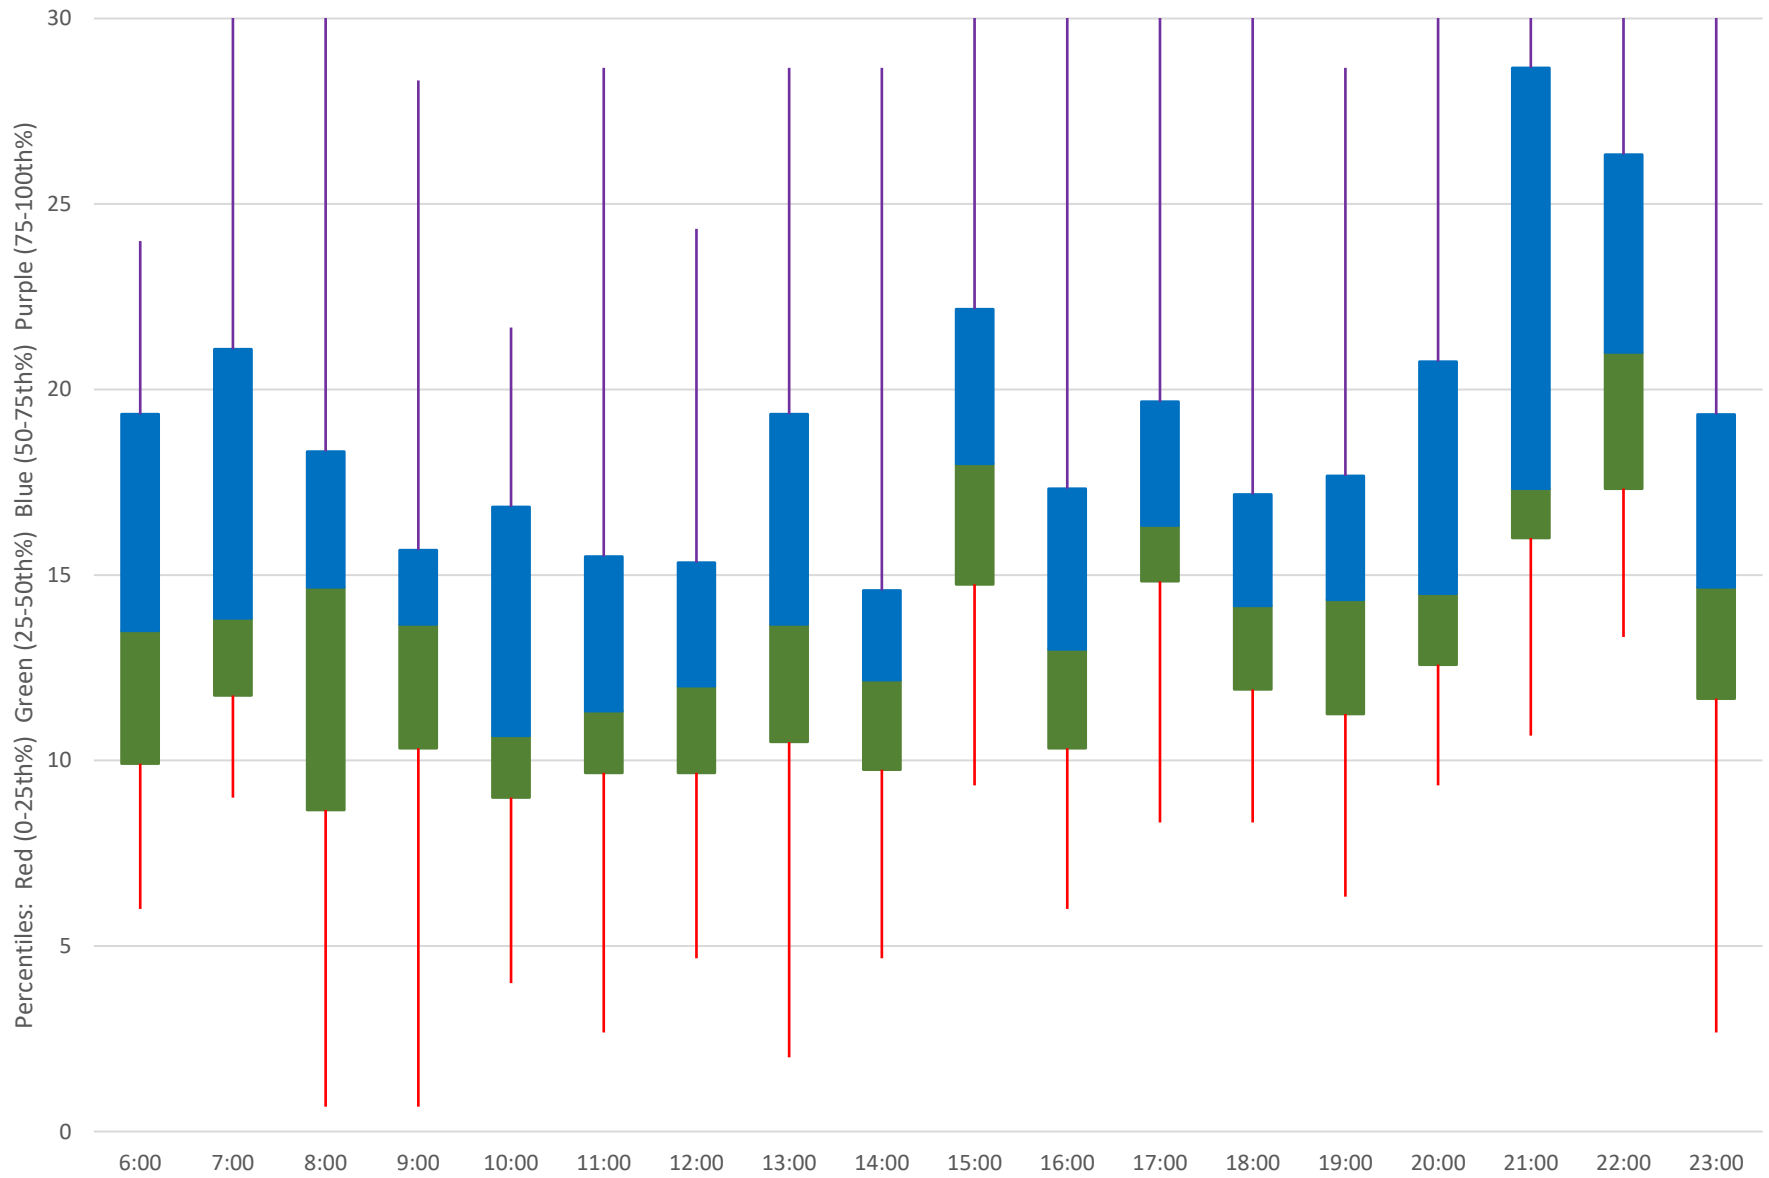

985 Sheppard East Express Headways at Brimley Ellesmere Southbound February 2024 Quartiles Week 2