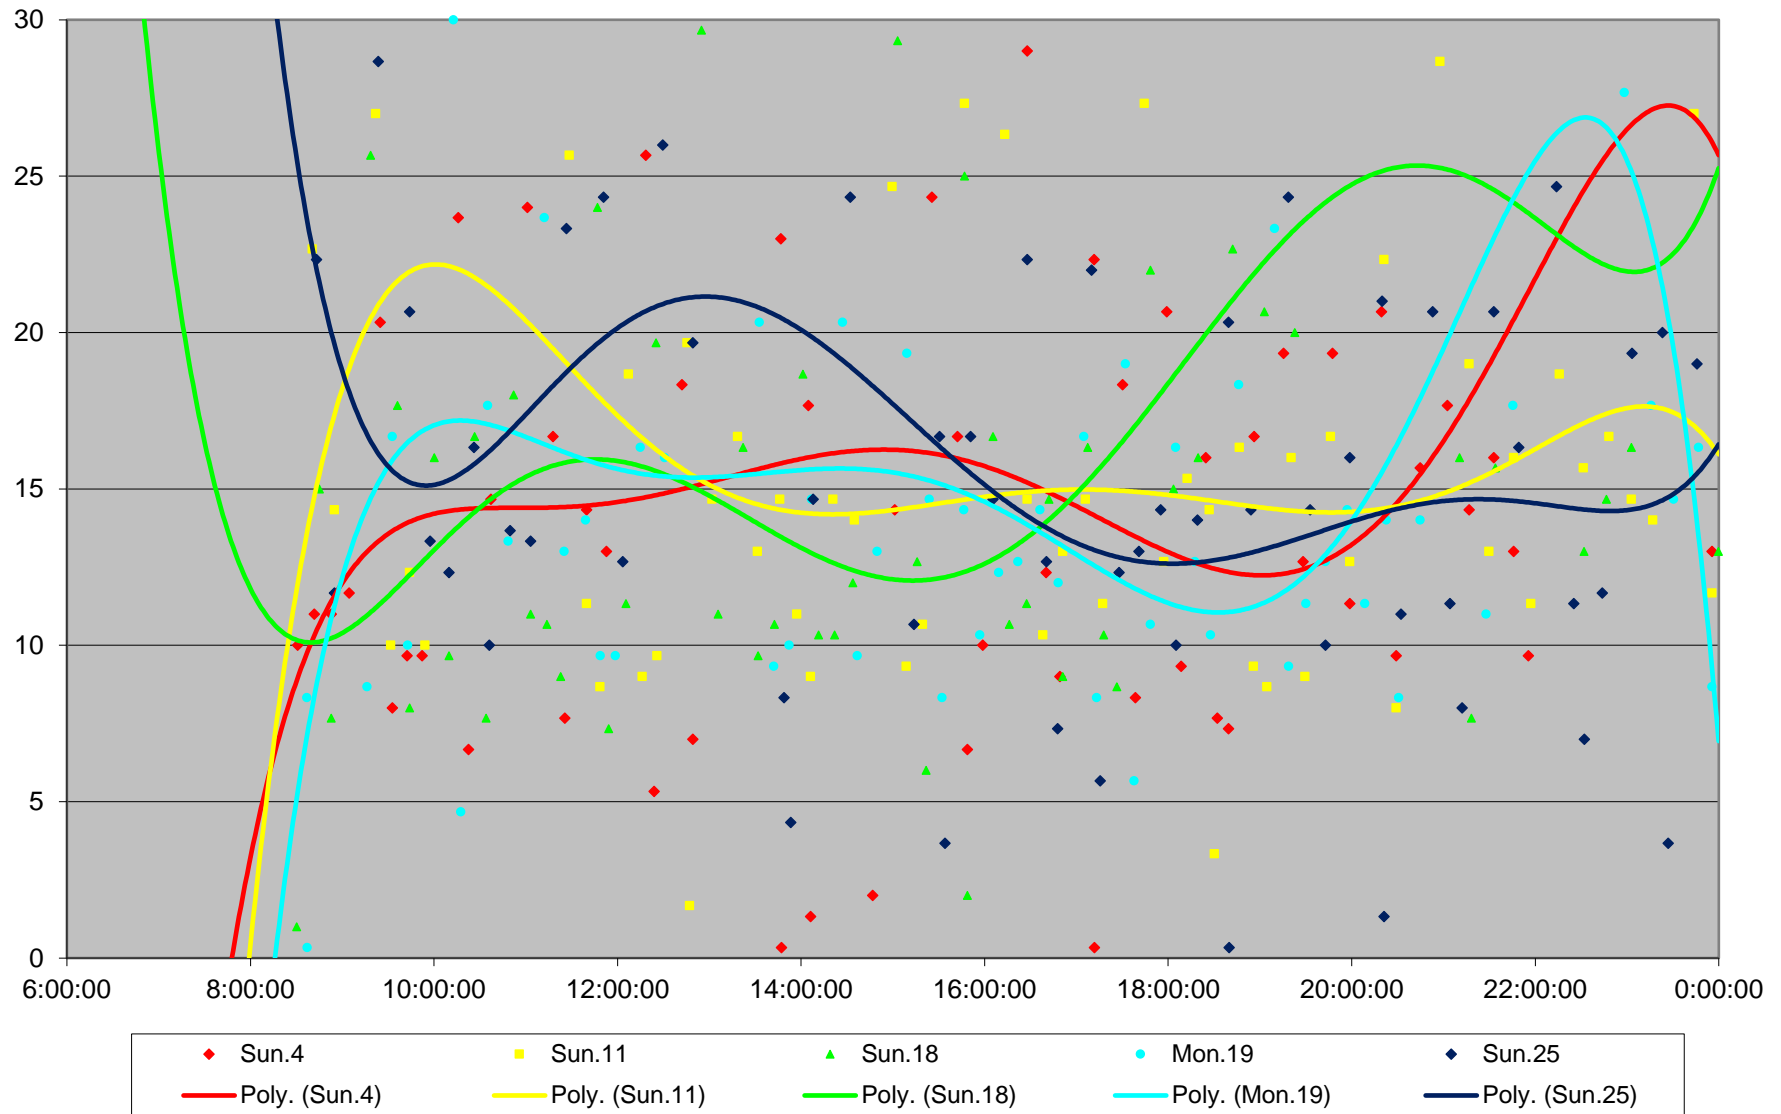

985 Sheppard East Express Headways at Brimley Ellesmere Southbound February 2024

Quartiles Saturdays

985 Sheppard East Express Headways at Brimley Ellesmere Southbound February 2024 Sunday Statistics

985 Sheppard East Express Headways at Brimley Ellesmere Southbound February 2024 Sundays/Holidays

985 Sheppard East Express Headways at Brimley Ellesmere Southbound February 2024 Quartiles Sundays/Holidays