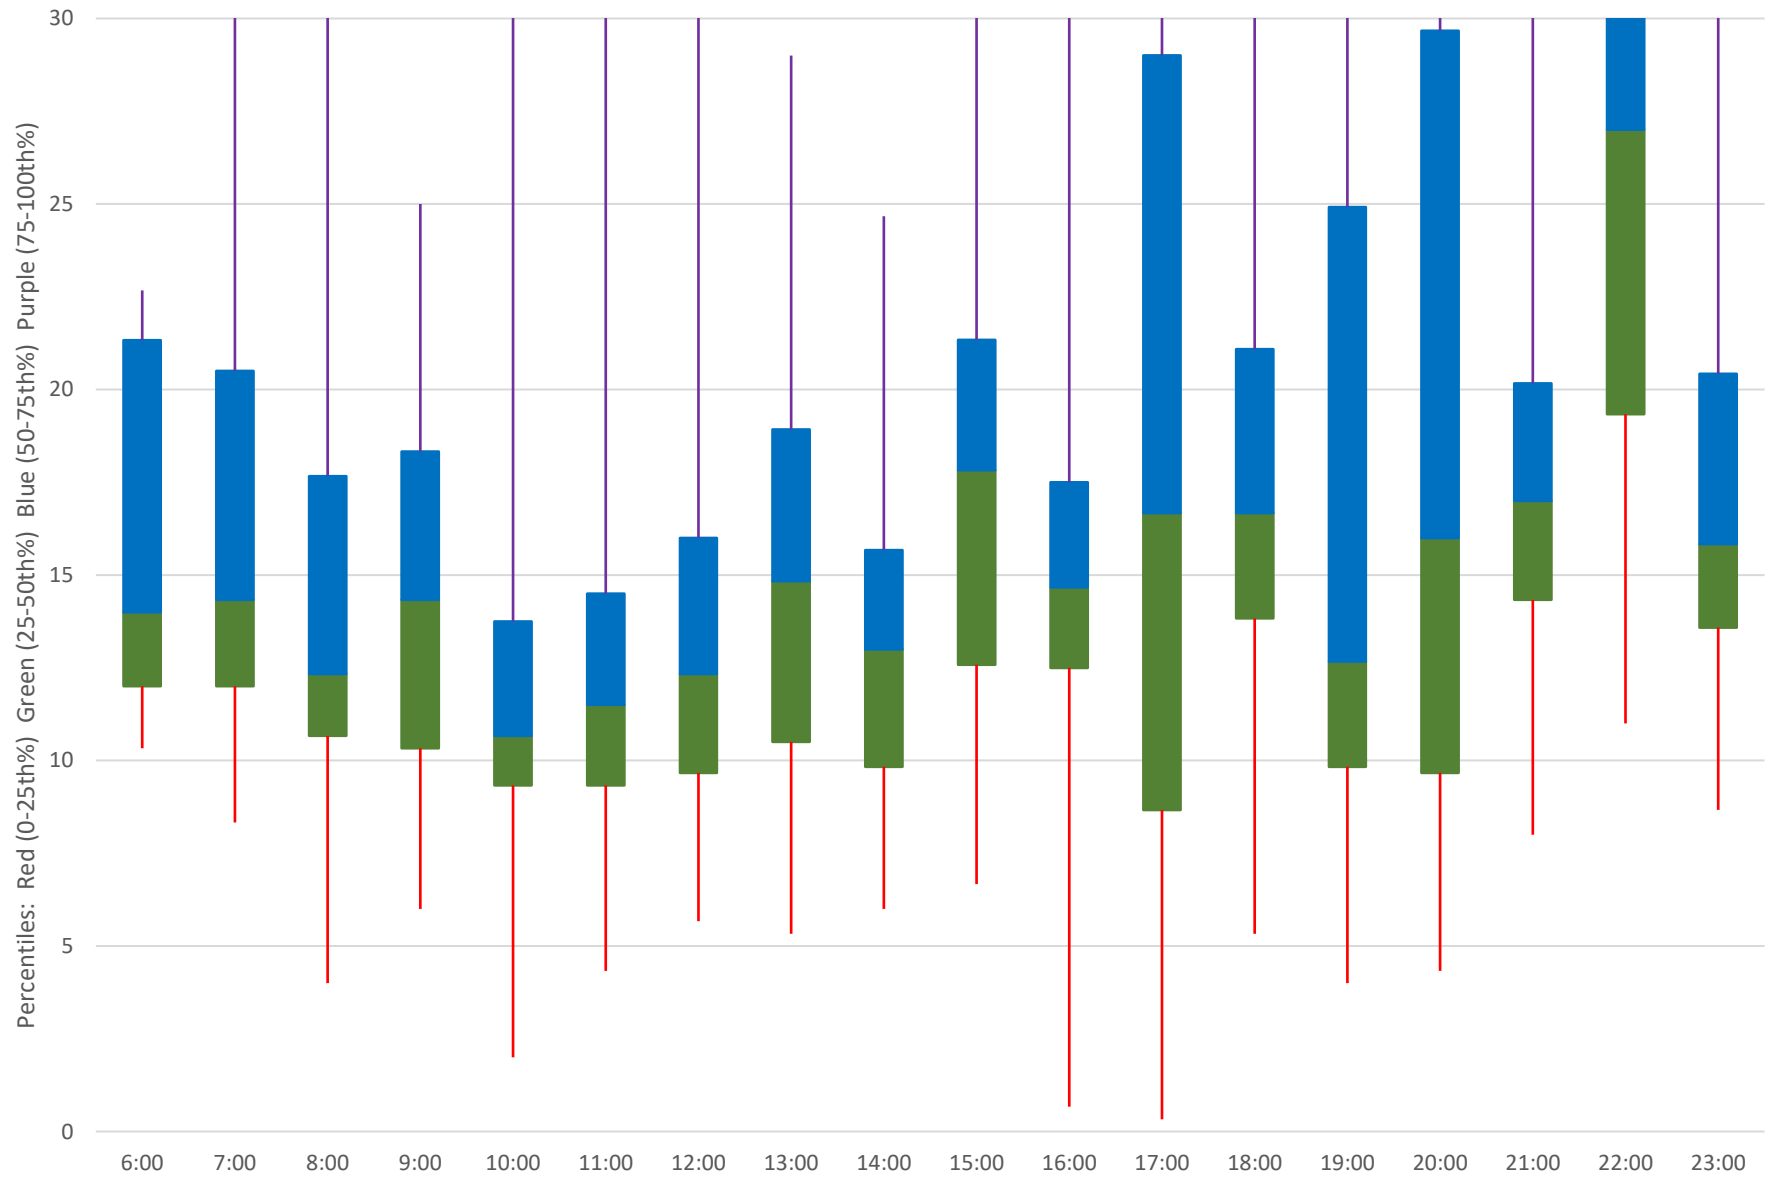

985 Sheppard East Express Headways at Brimley Ellesmere Southbound February 2024 Quartiles Week 3