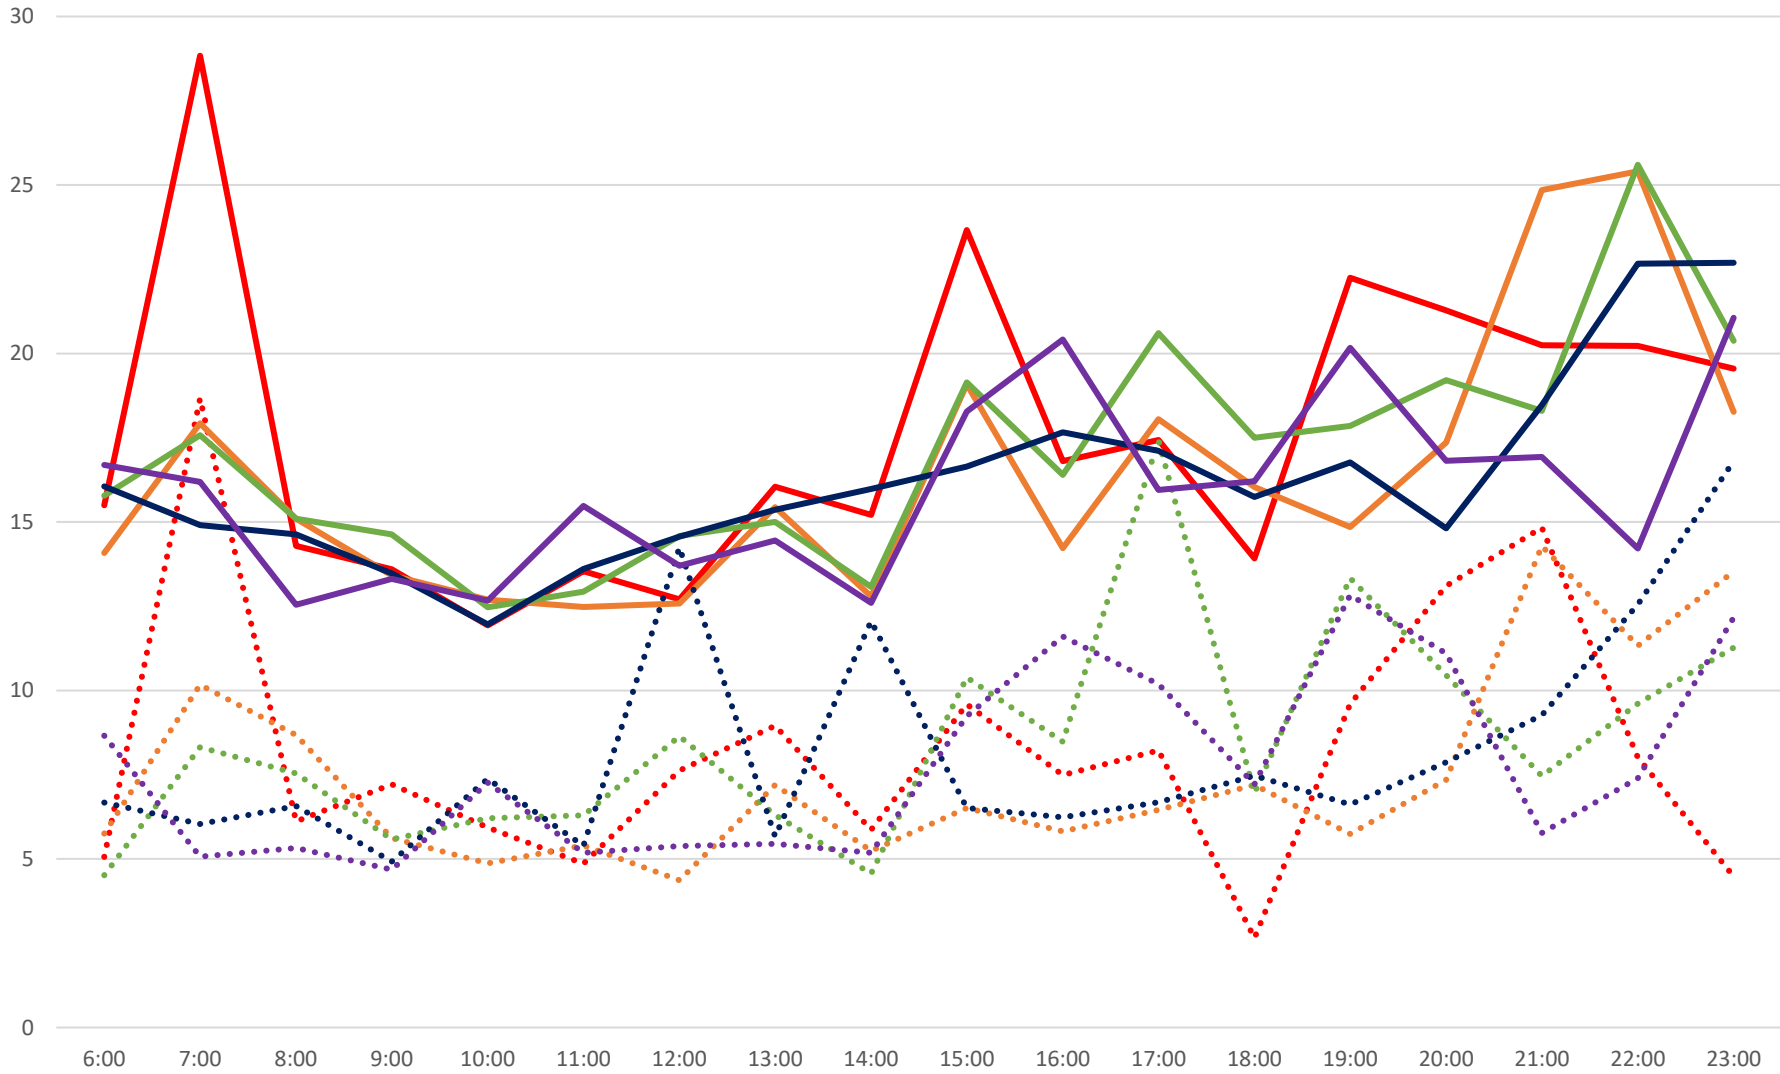

985 Sheppard East Express Headways at Brimley Ellesmere Southbound February 2024 Weekday Statistics

— Average Week 1
 ⋯ Std Devn Week 1
 — Average Week 2
 ⋯ Std Devn Week 2
 — Average Week 3
 ⋯ Std Devn Week 3
 — Average Week 4
 ⋯ Std Devn Week 4
 — Average Week 5
 ⋯ Std Devn Week 5

985 Sheppard East Express Headways at Brimley Ellesmere Southbound February 2024 Week 1

985 Sheppard East Express Headways at Brimley Ellesmere Southbound February 2024 Quartiles Week 1

985 Sheppard East Express Headways at Brimley Ellesmere Southbound February 2024 Week 2

985 Sheppard East Express Headways at Brimley Ellesmere Southbound February 2024 Quartiles Week 2

985 Sheppard East Express Headways at Brimley Ellesmere Southbound February 2024 Week 3

985 Sheppard East Express Headways at Brimley Ellesmere Southbound February 2024 Quartiles Week 3

985 Sheppard East Express Headways at Brimley Ellesmere Southbound February 2024 Quartiles Week 5

985 Sheppard East Express Headways at Brimley Ellesmere Southbound February 2024 Saturday Statistics

985 Sheppard East Express Headways at Brimley Ellesmere Southbound February 2024 Saturdays