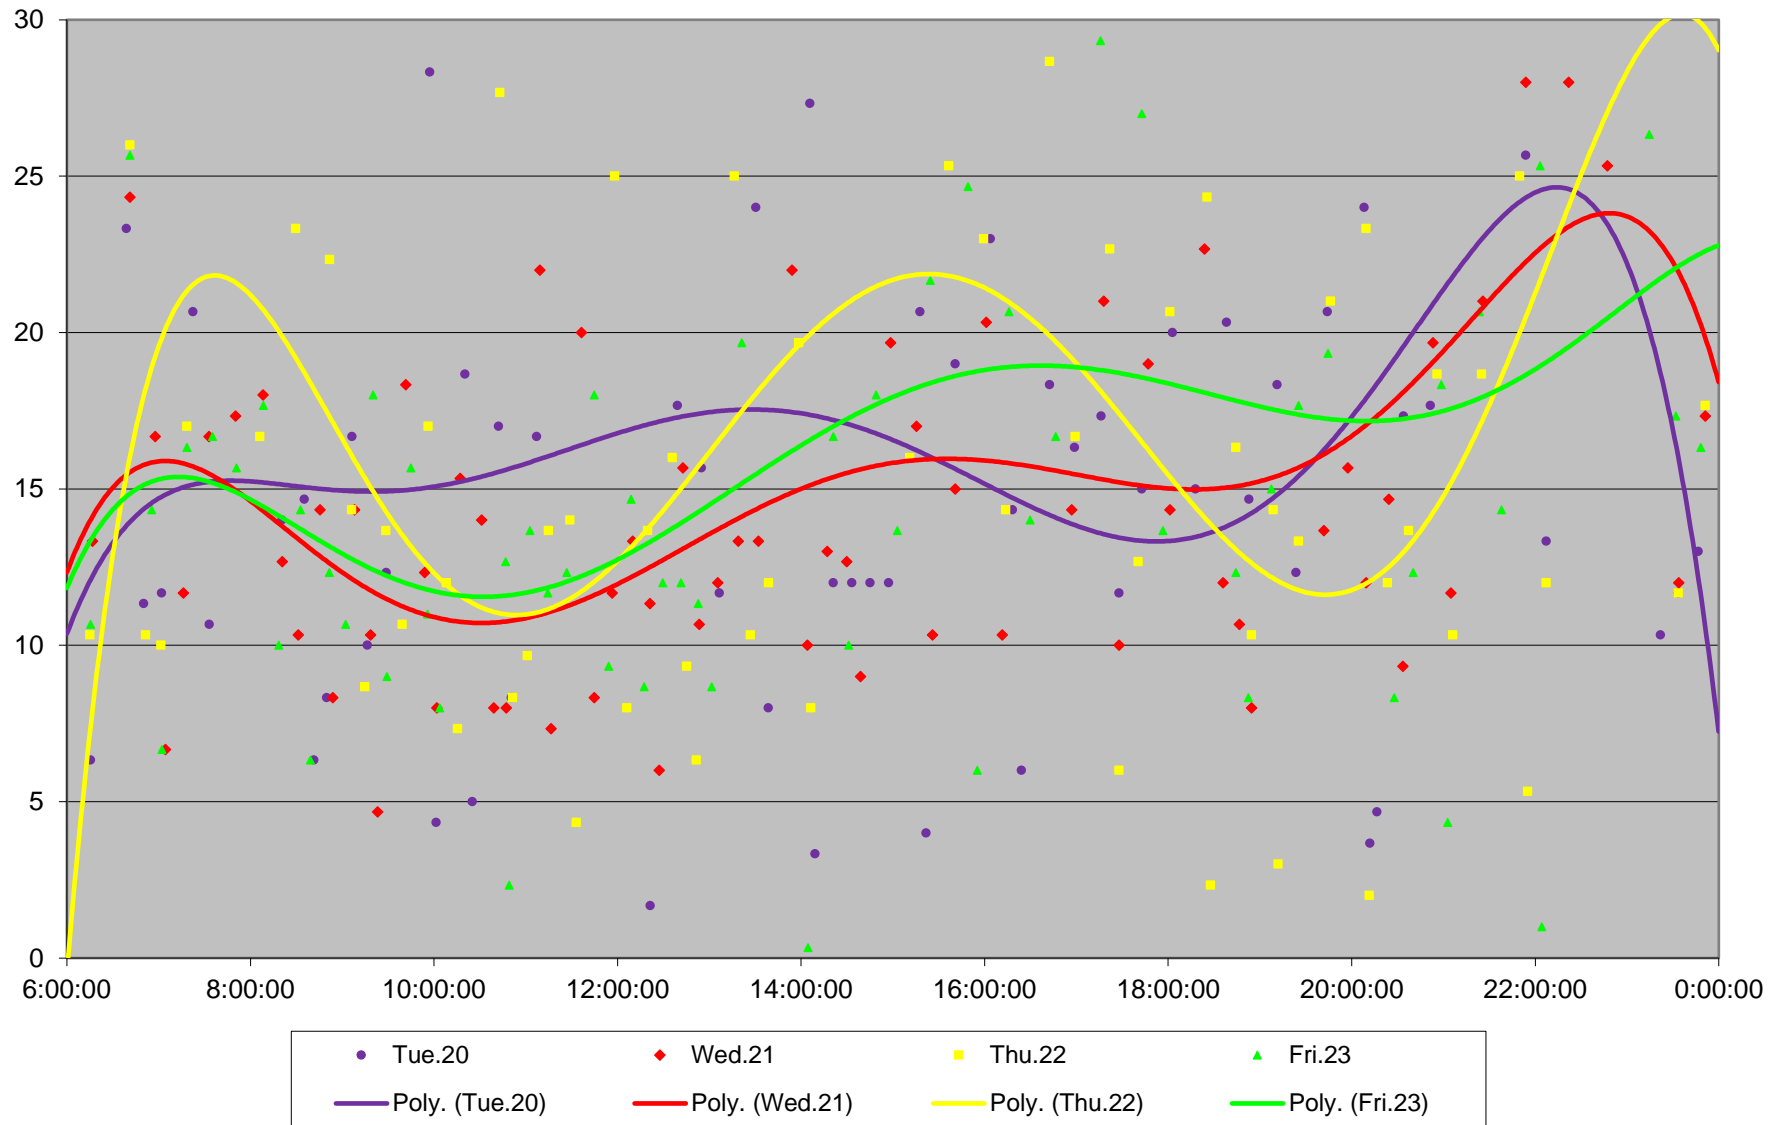

985 Sheppard East Express Headways at Brimley Ellesmere Southbound February 2024 Week 4