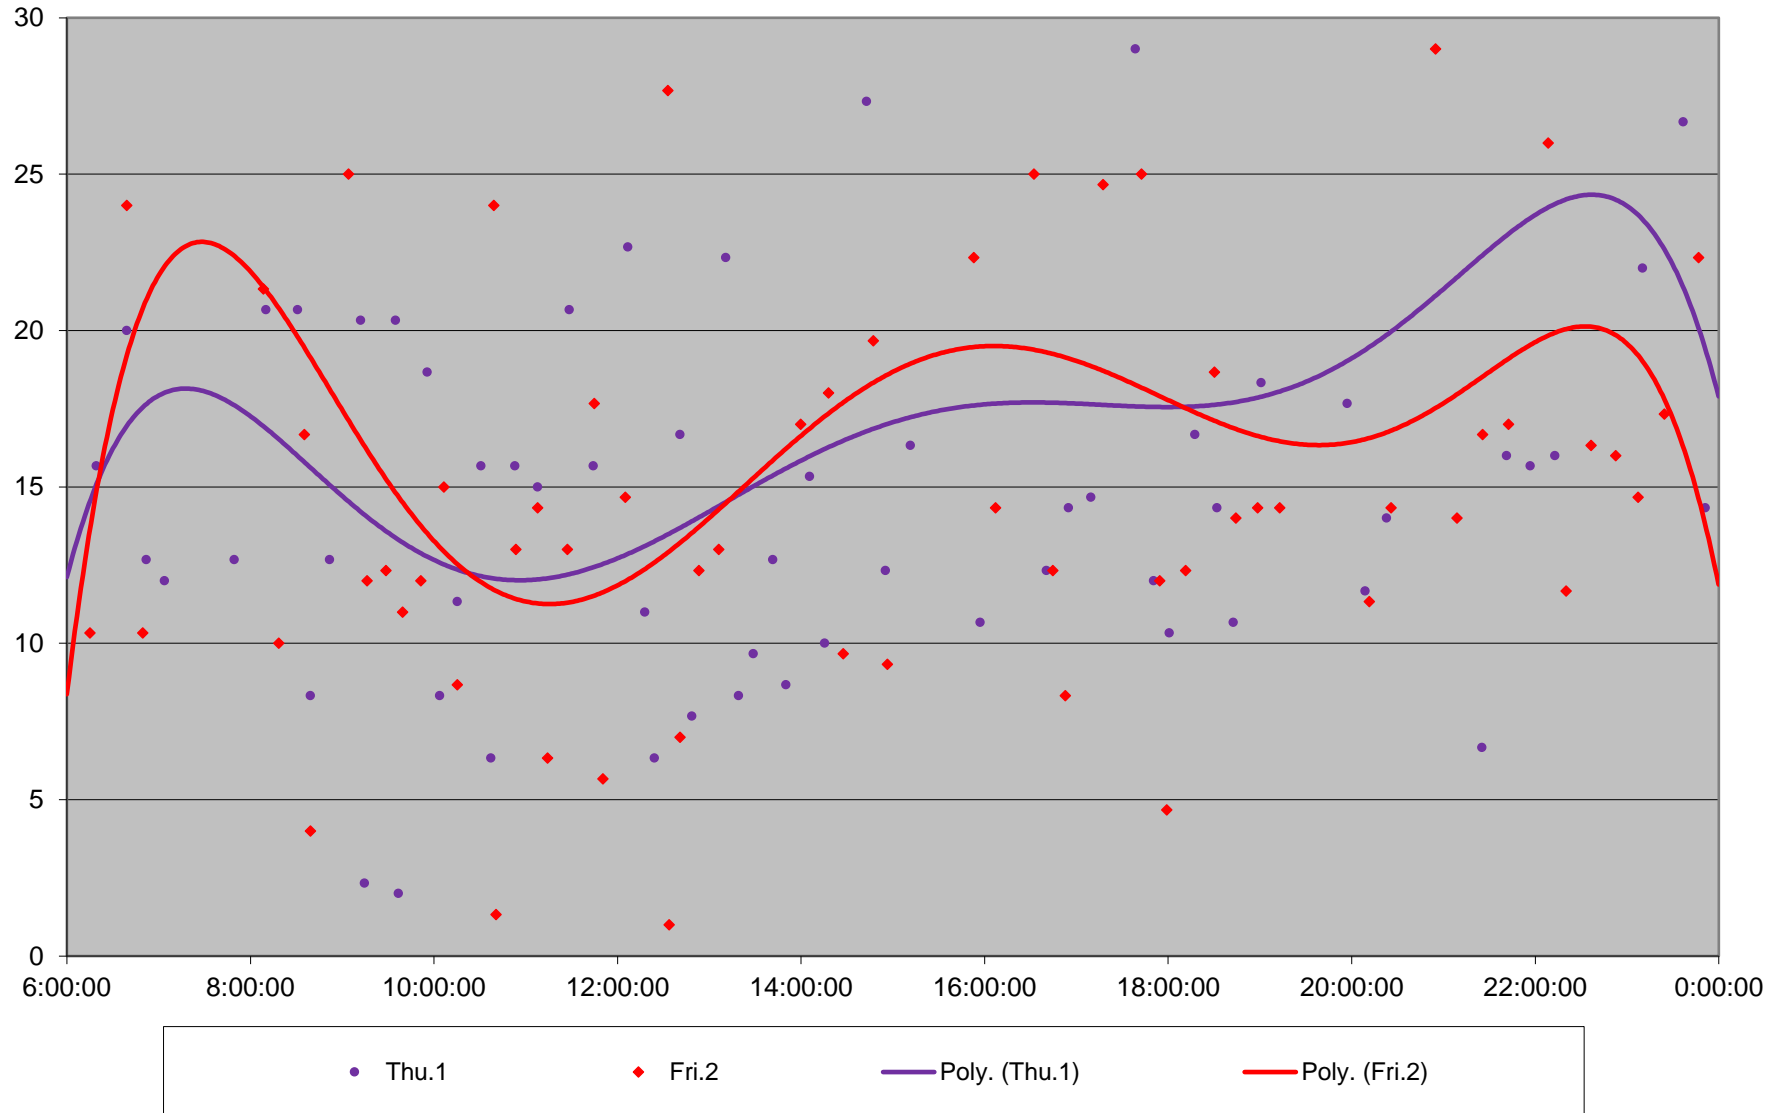

985 Sheppard East Express Headways at Brimley Ellesmere Southbound February 2024 Week 1