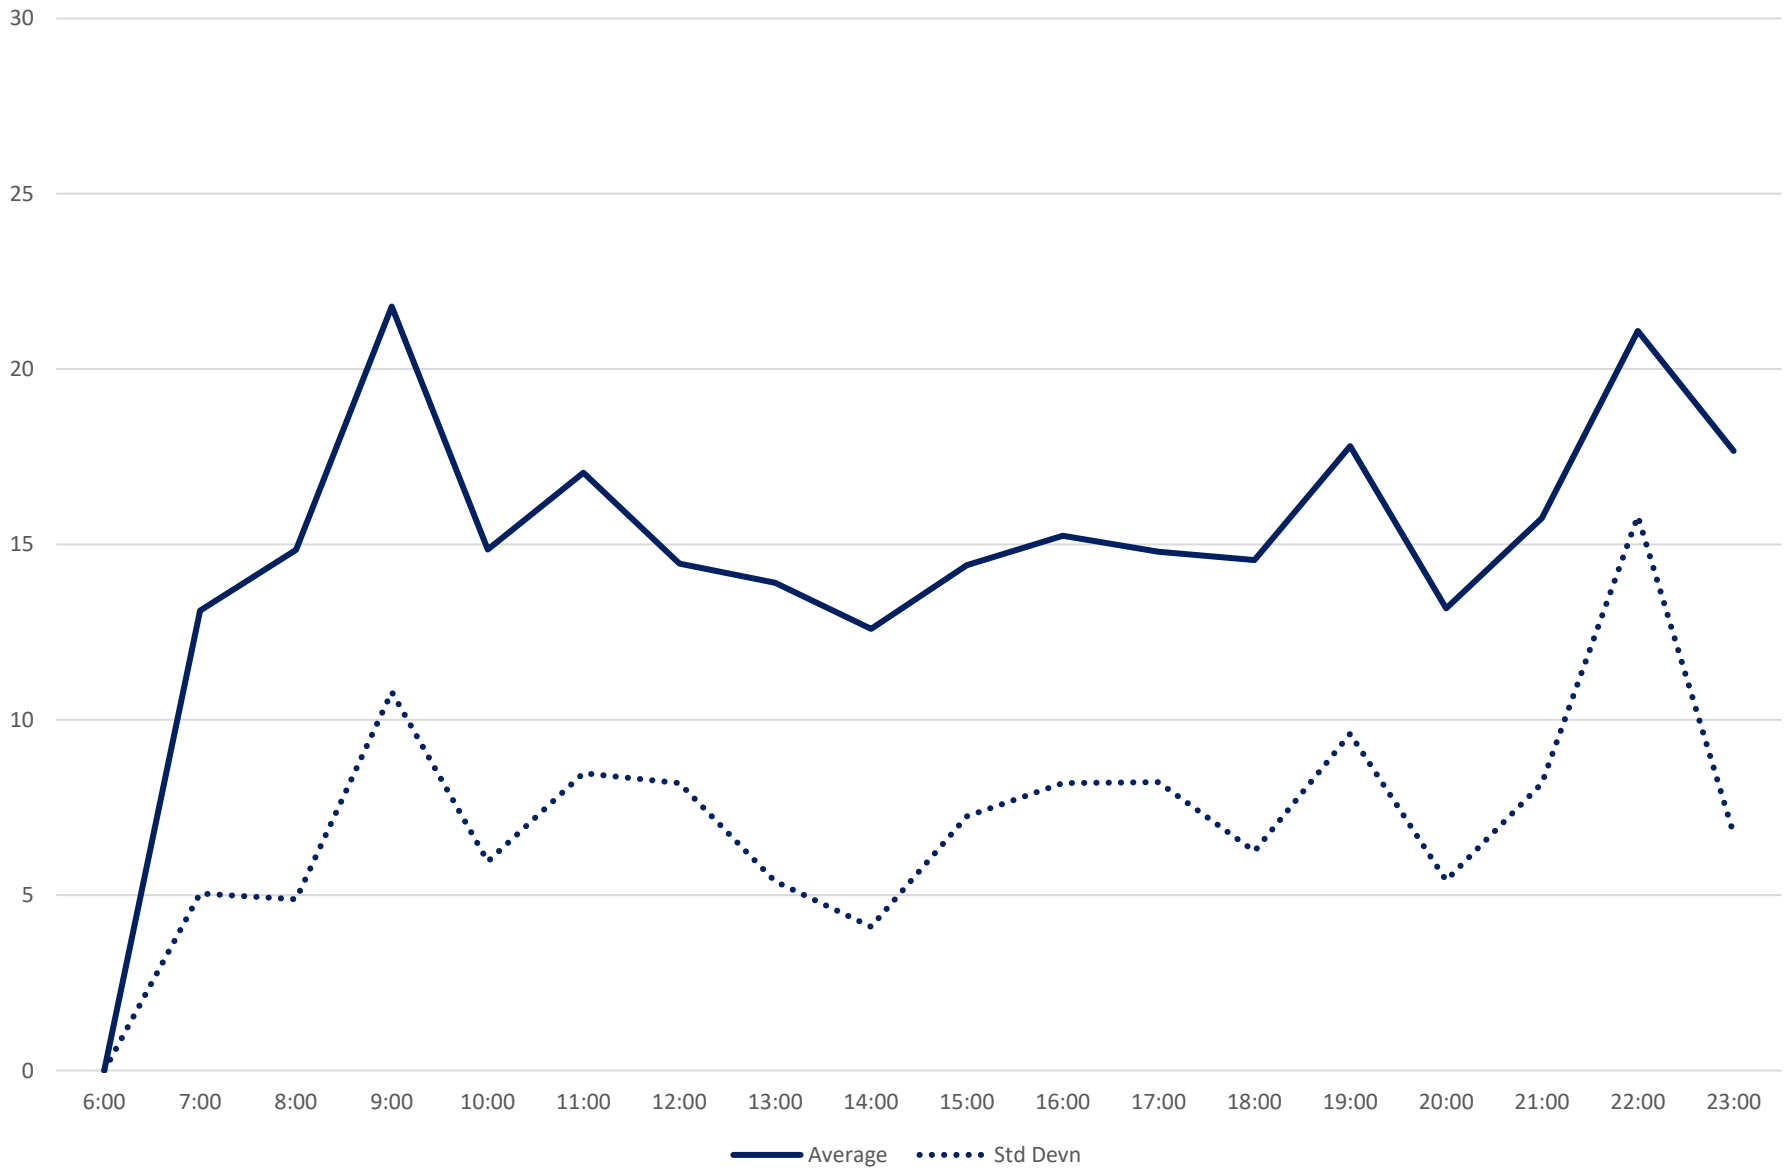

985 Sheppard East Express Headways at Brimley Ellesmere Southbound February 2024 Week 4

985 Sheppard East Express Headways at Brimley Ellesmere Southbound February 2024 Quartiles Week 4

985 Sheppard East Express Headways at Brimley Ellesmere Southbound February 2024 Week 5

985 Sheppard East Express Headways at Brimley Ellesmere Southbound February 2024 Quartiles Week 5

985 Sheppard East Express Headways at Brimley Ellesmere Southbound February 2024 Saturday Statistics

985 Sheppard East Express Headways at Brimley Ellesmere Southbound February 2024 Saturdays

985 Sheppard East Express Headways at Brimley Ellesmere Southbound February 2024

Quartiles Saturdays

985 Sheppard East Express Headways at Brimley Ellesmere Southbound February 2024 Sunday Statistics

985 Sheppard East Express Headways at Brimley Ellesmere Southbound February 2024 Sundays/Holidays