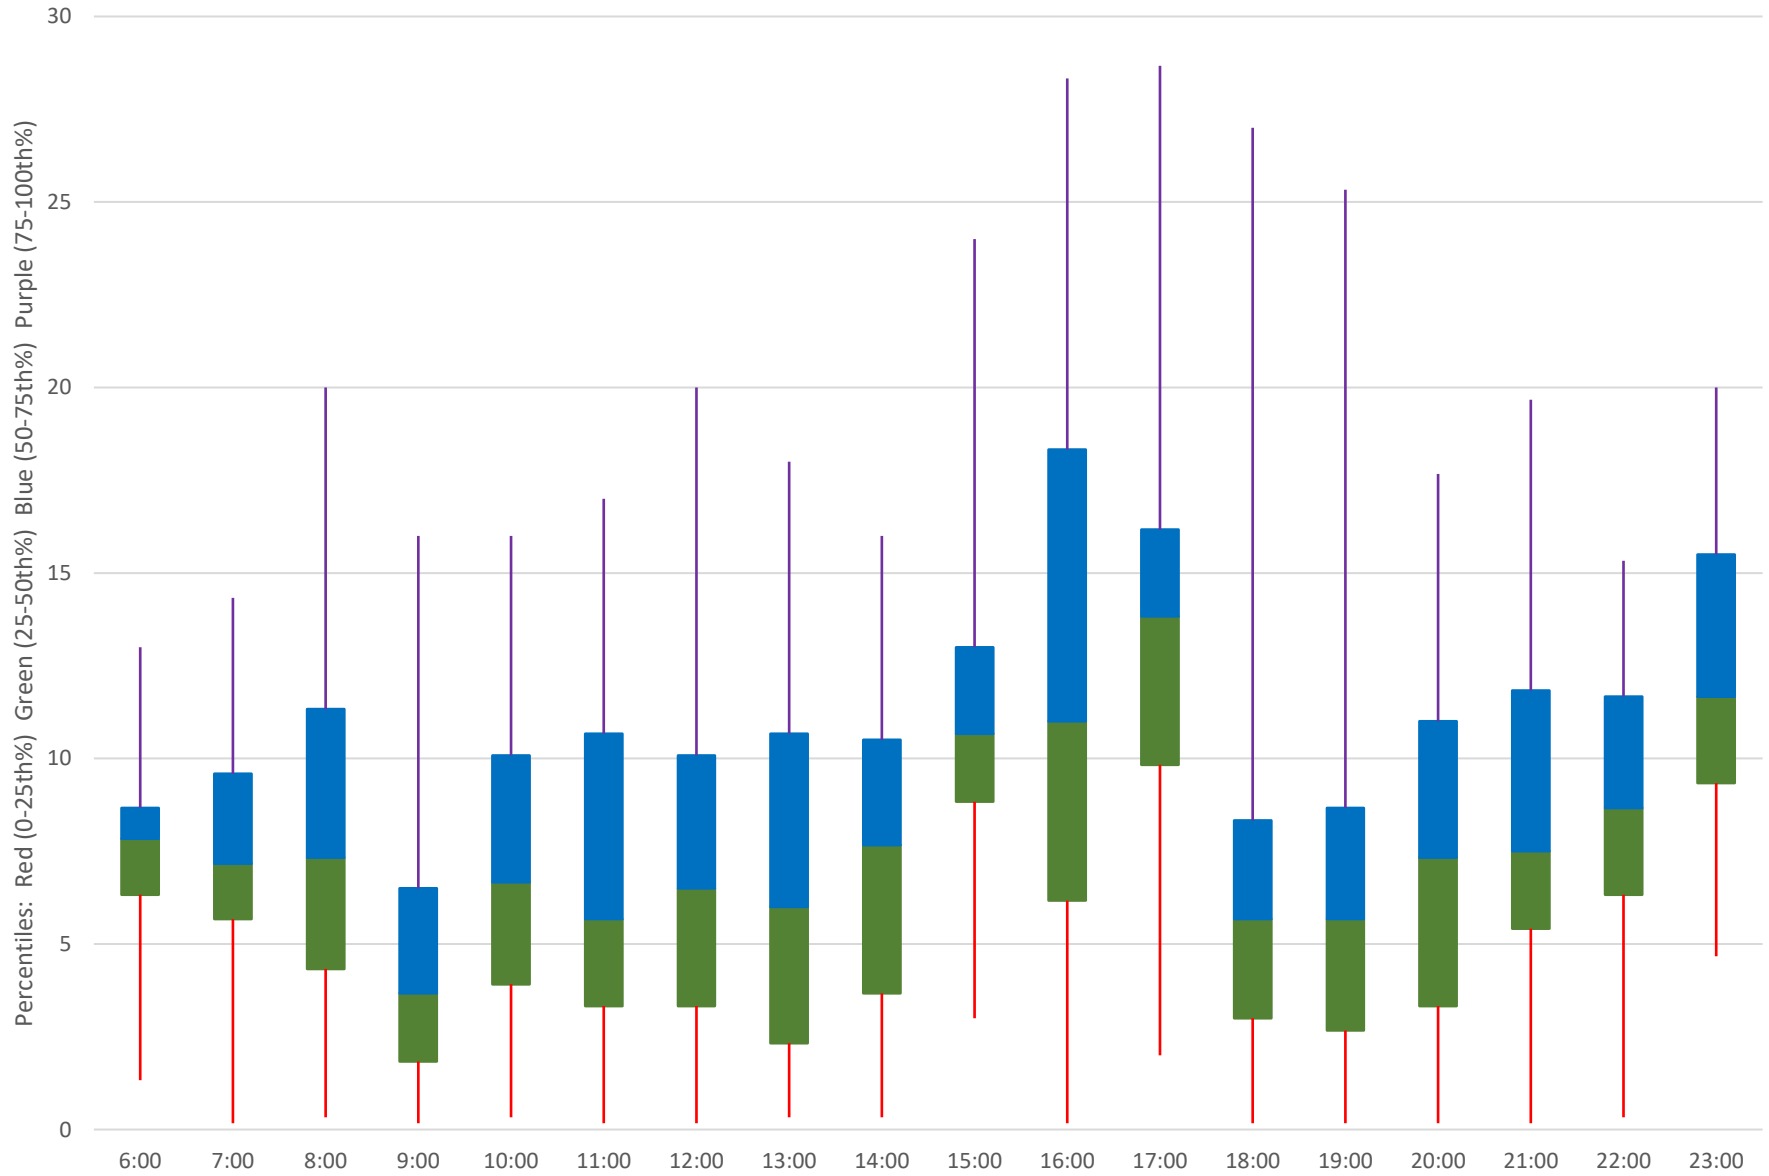

939 Finch Express Headways at McCowan STC Southbound February 2024

Quartiles Week 2