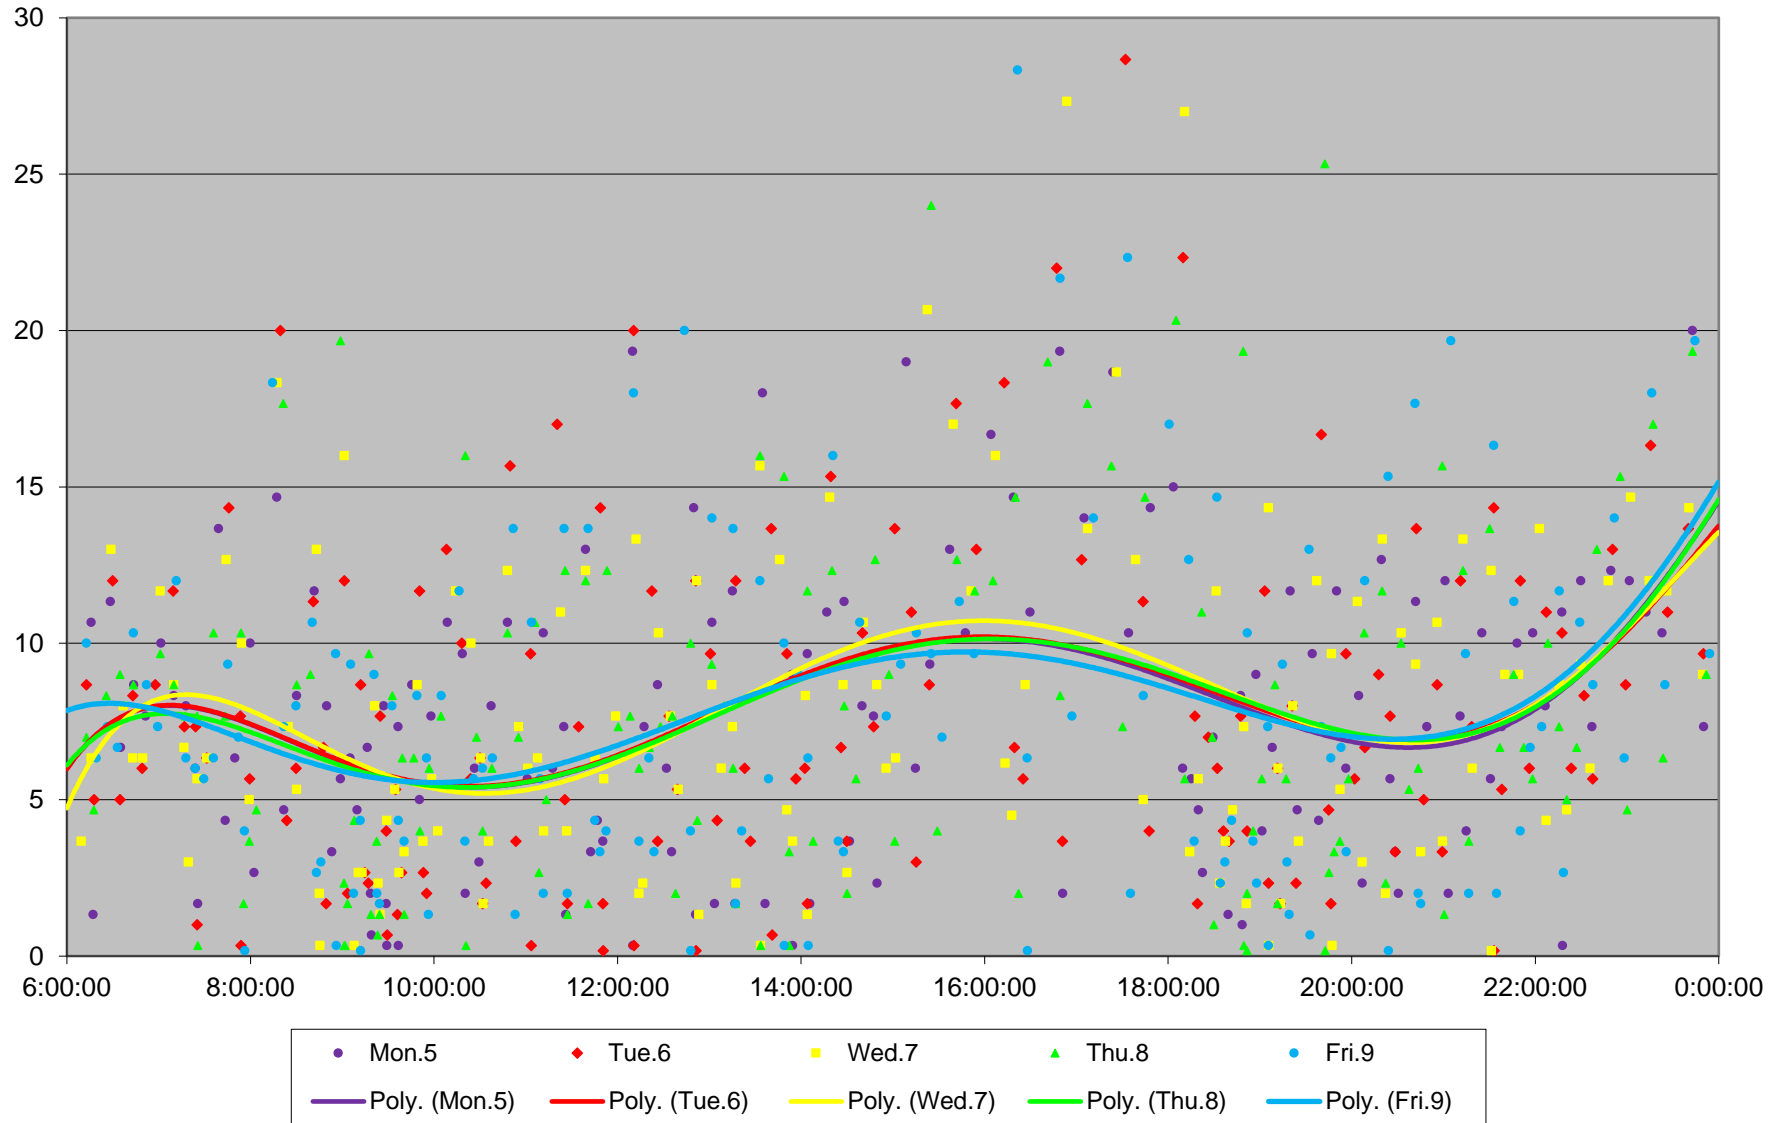

939 Finch Express Headways at McCowan STC Southbound February 2024 Week 2