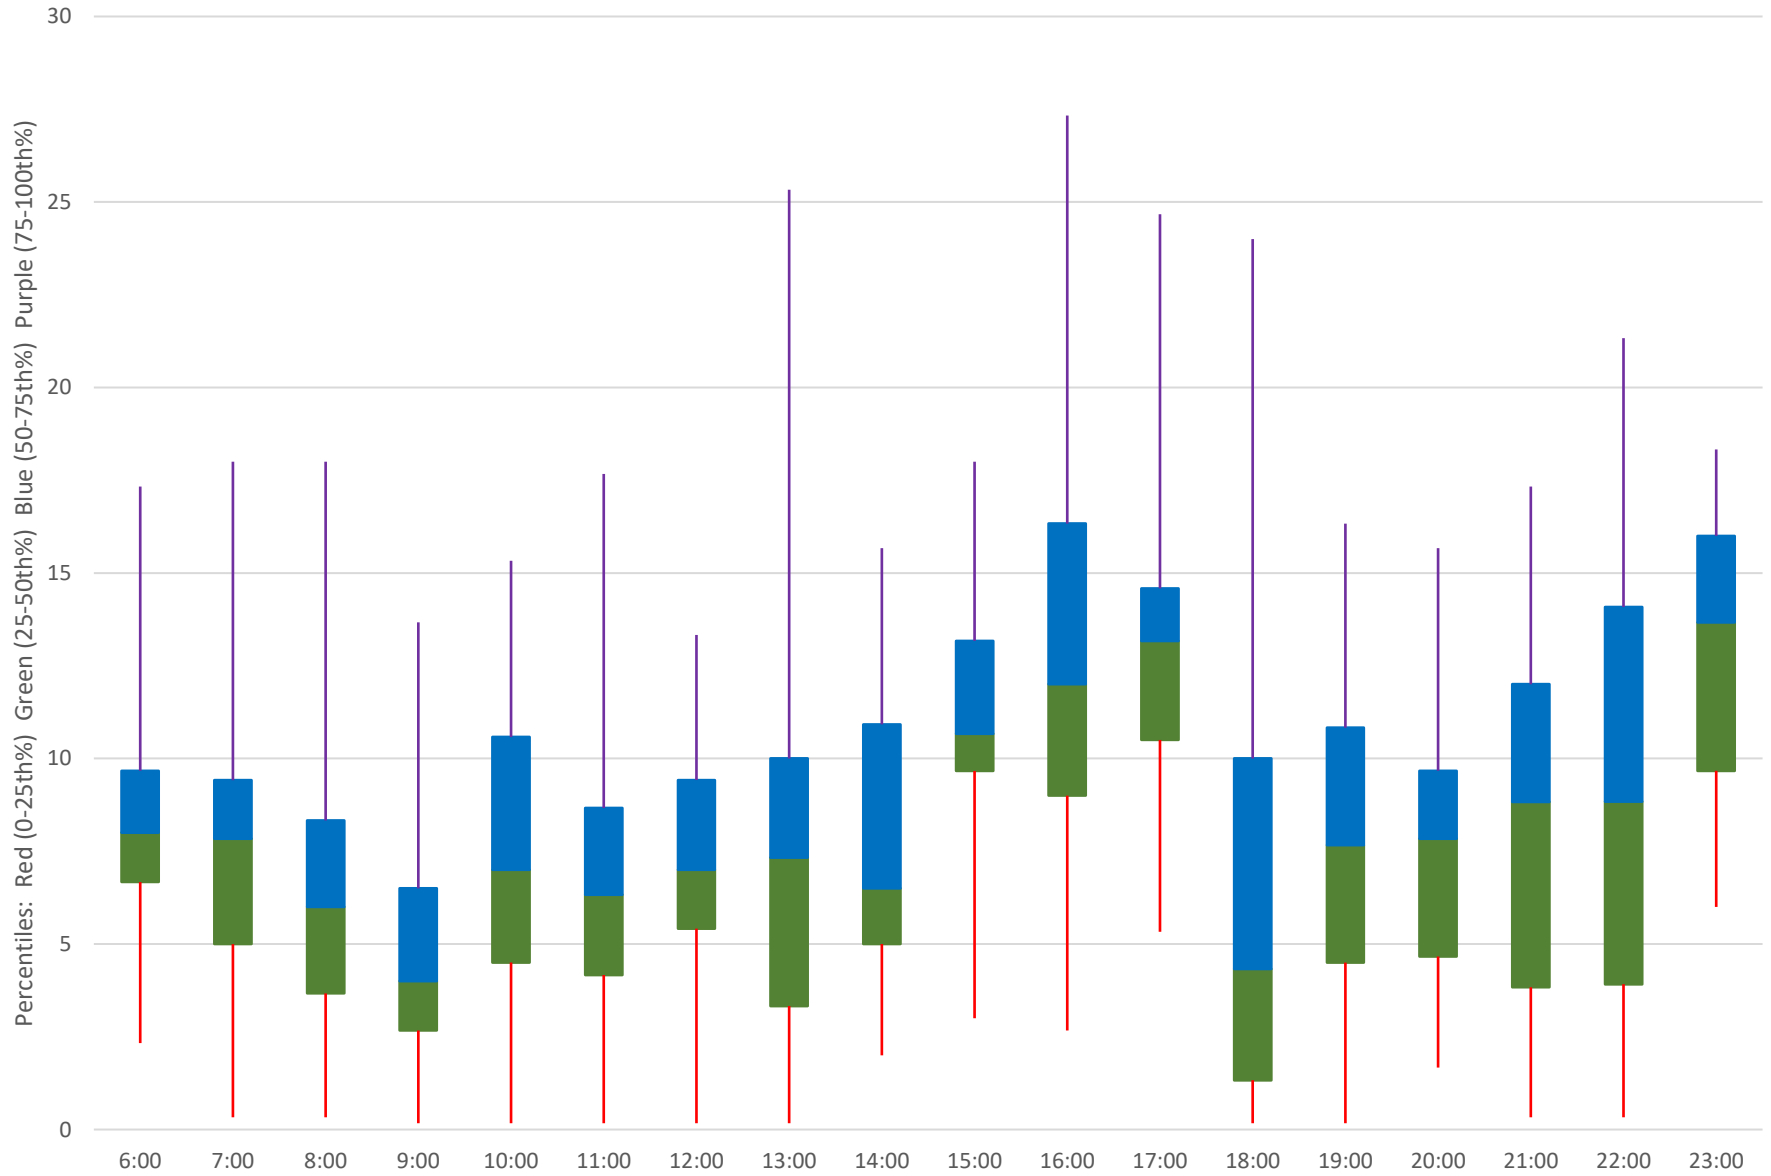

939 Finch Express Headways at McCowan STC Southbound February 2024

Quartiles Week 4