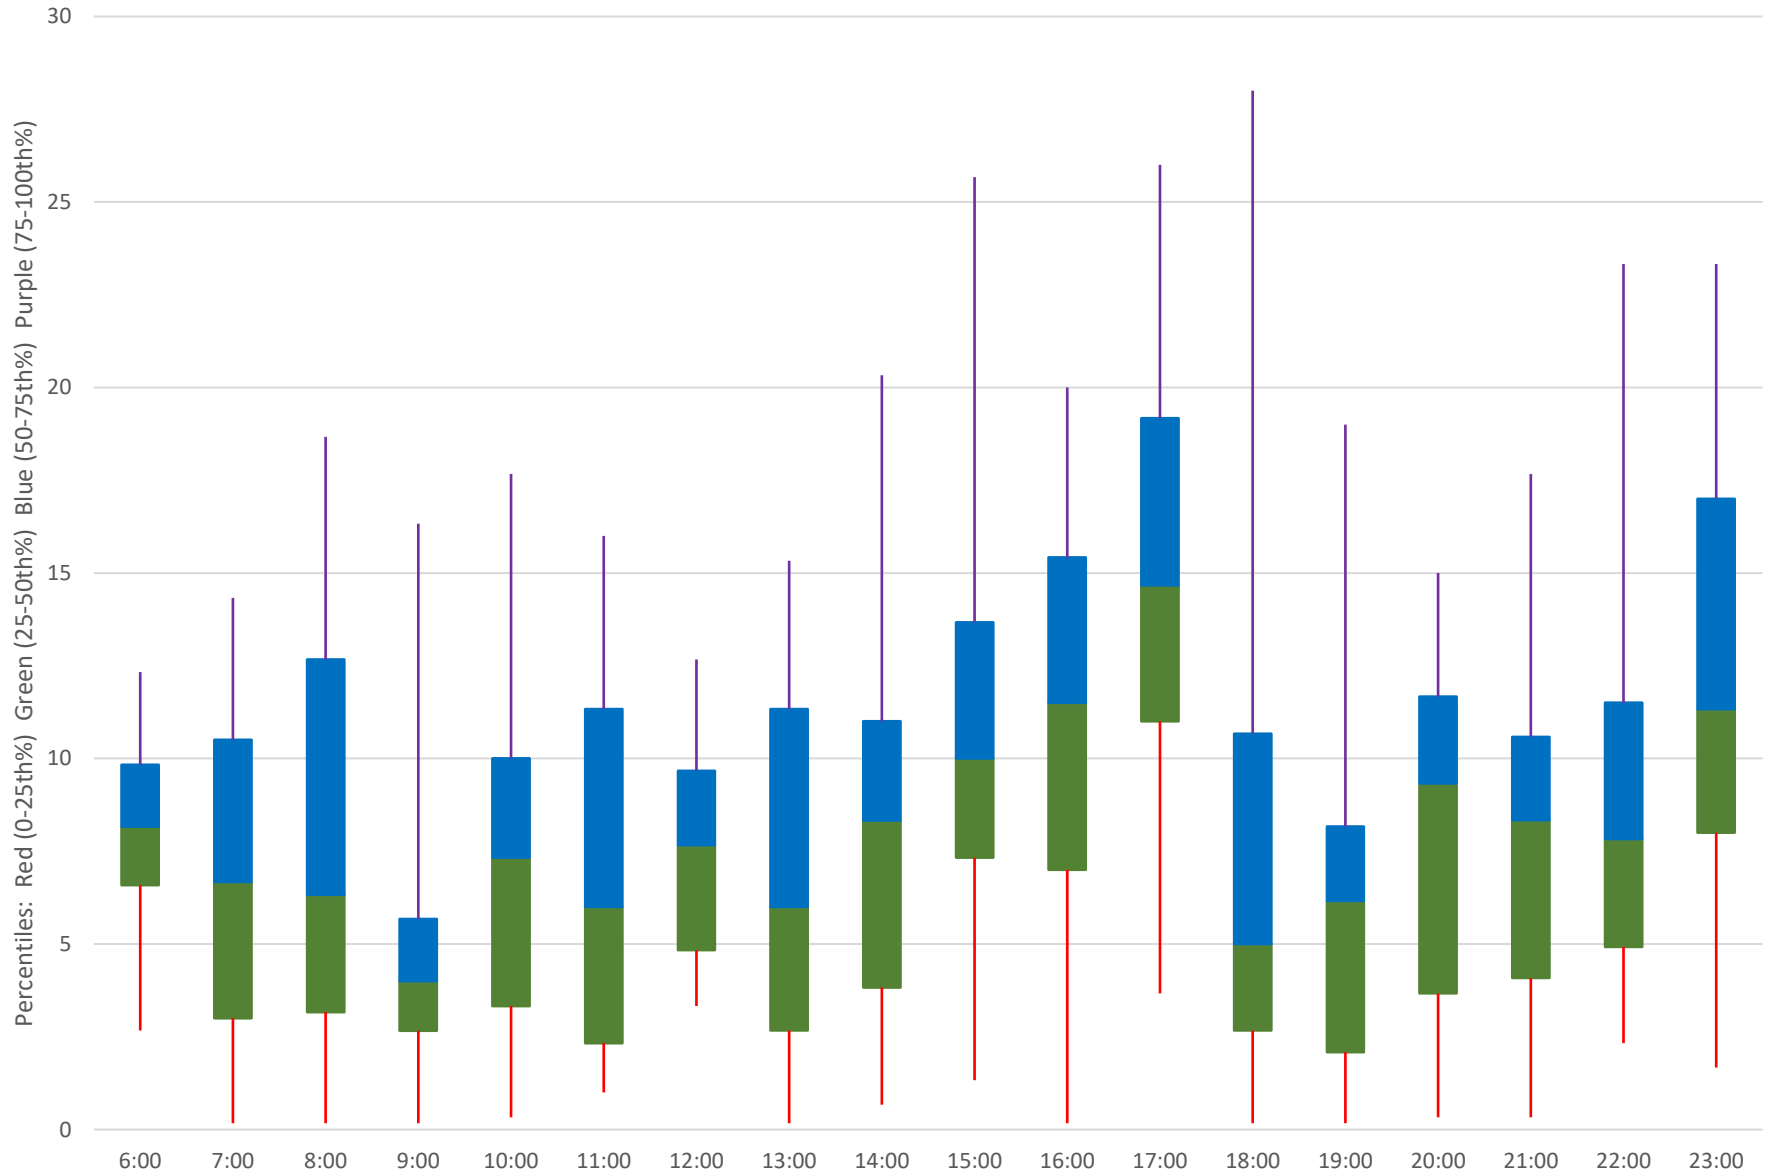

939 Finch Express Headways at McCowan STC Southbound February 2024 Quartiles Week 1