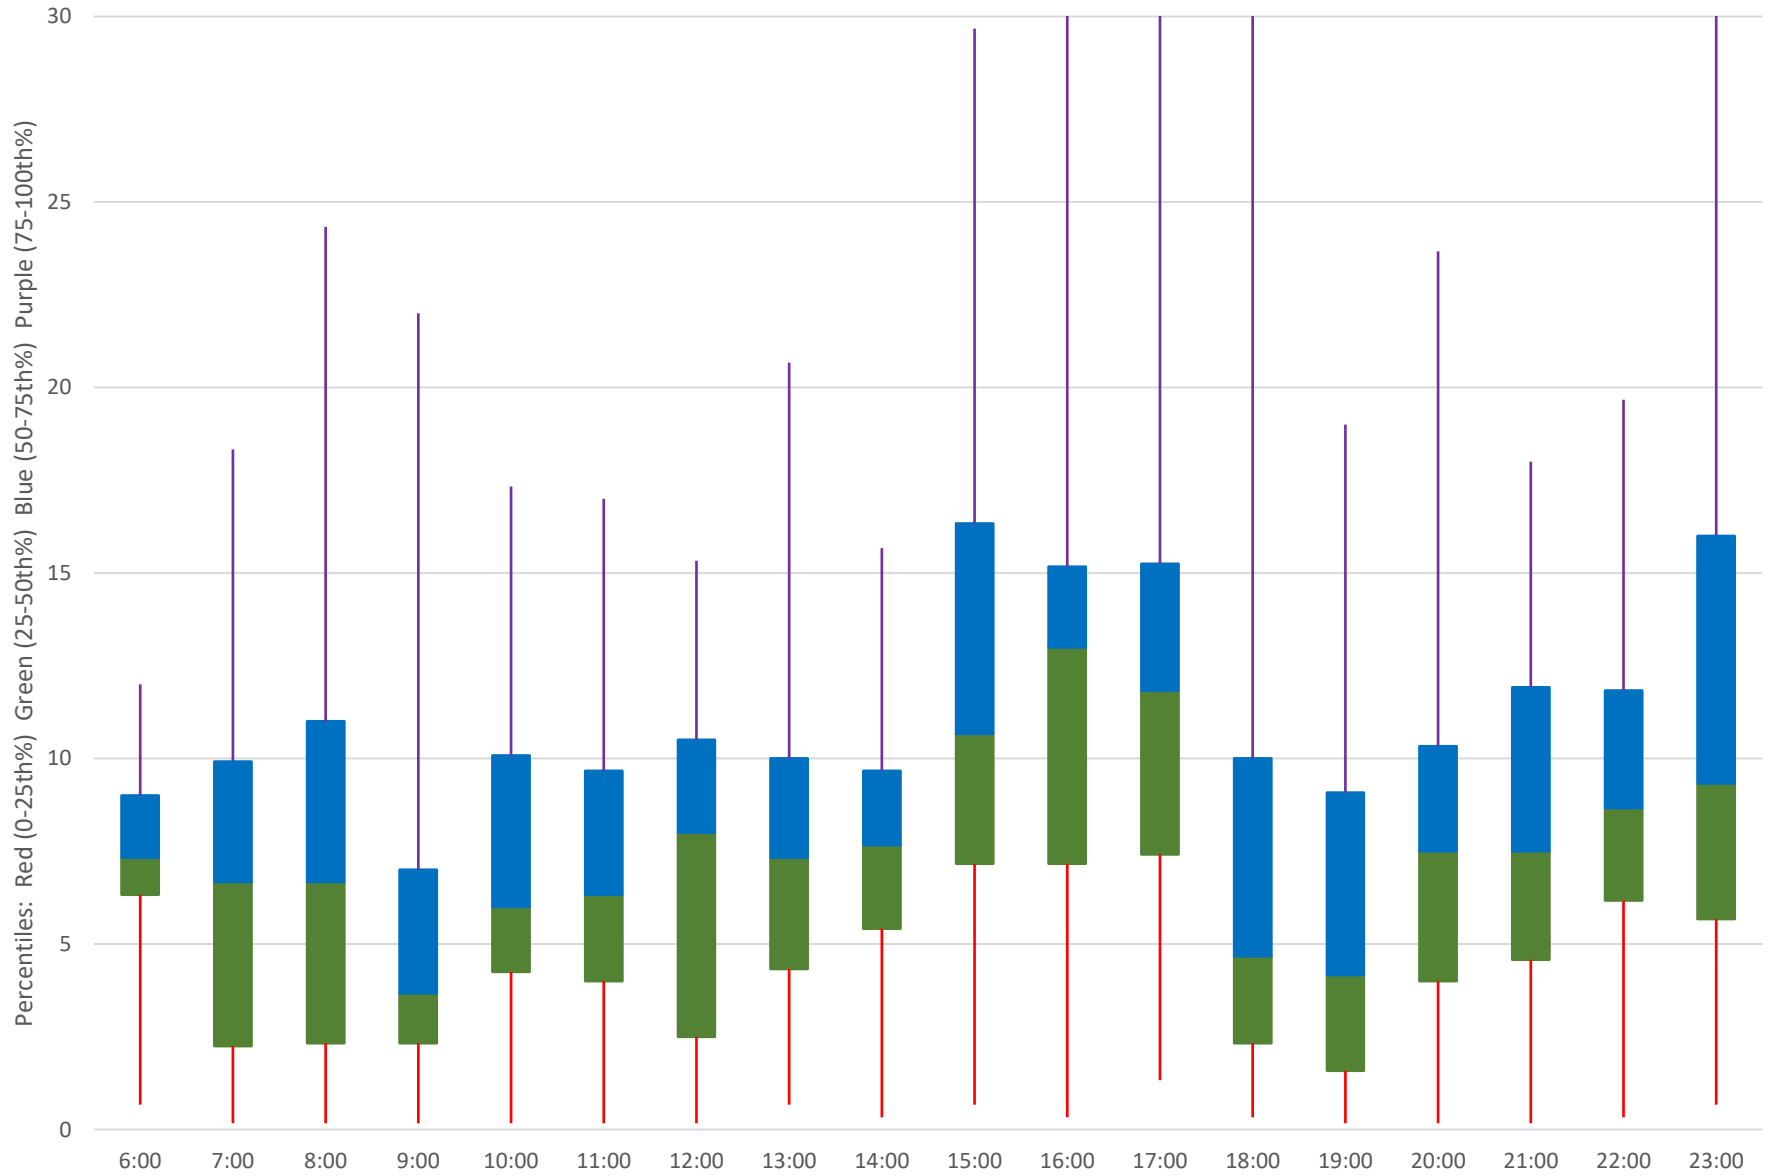

939 Finch Express Headways at McCowan STC Southbound February 2024

Quartiles Week 3