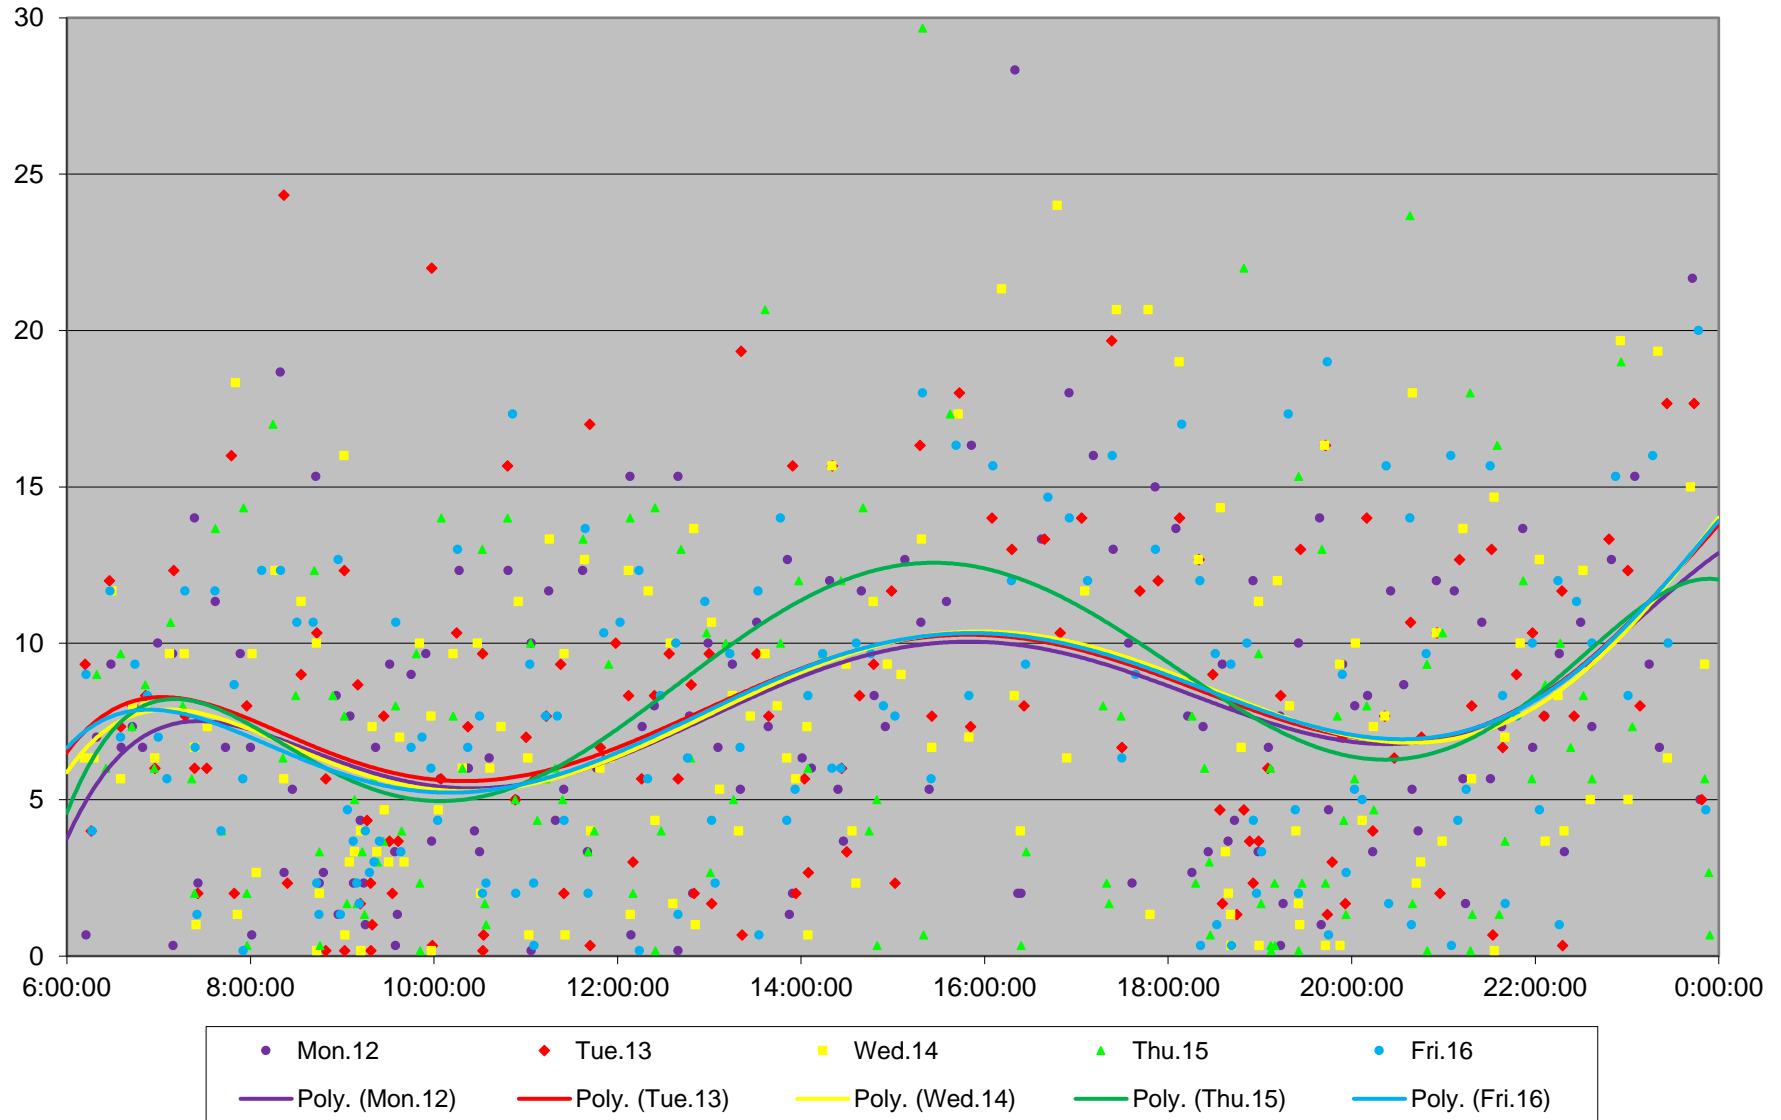

939 Finch Express Headways at McCowan STC Southbound February 2024 Week 3