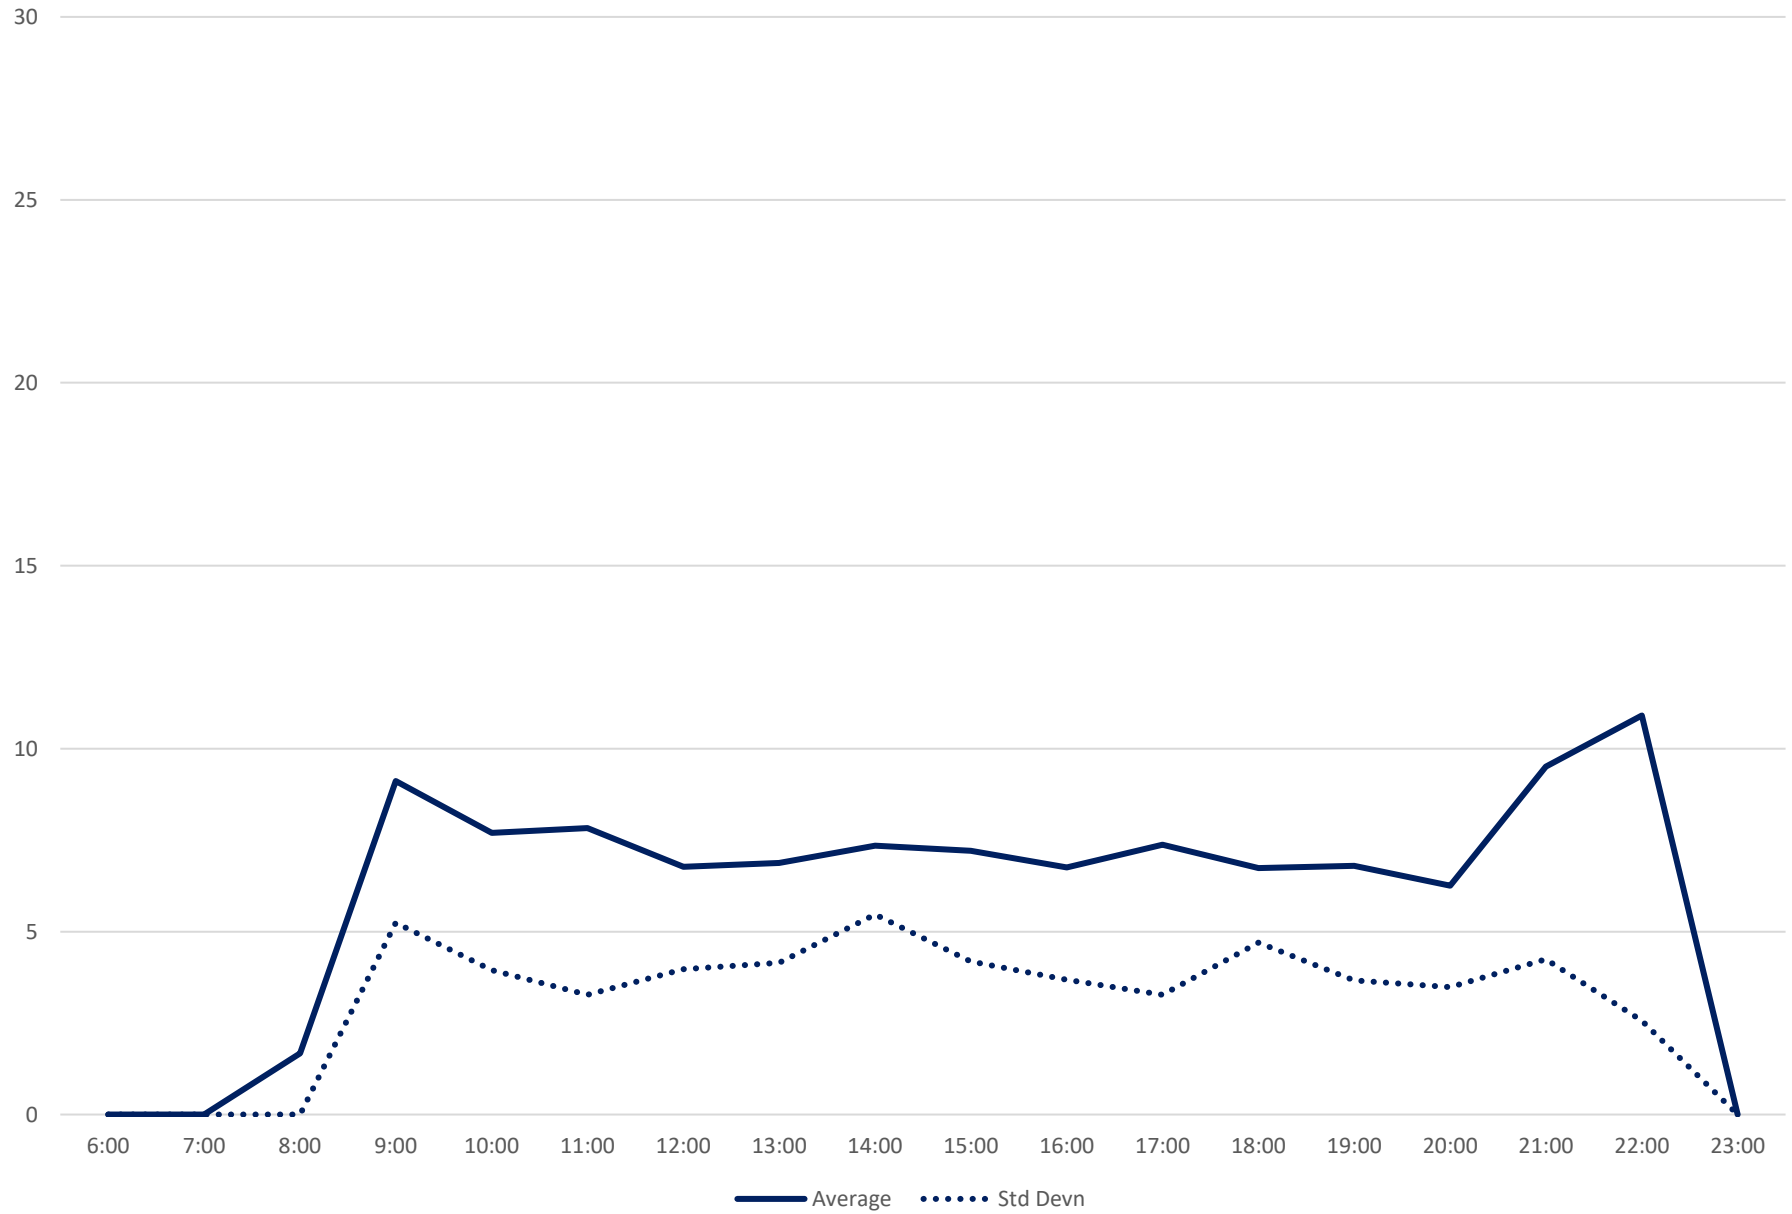

939 Finch Express Headways at McCowan STC Southbound February 2024 Saturday Statistics