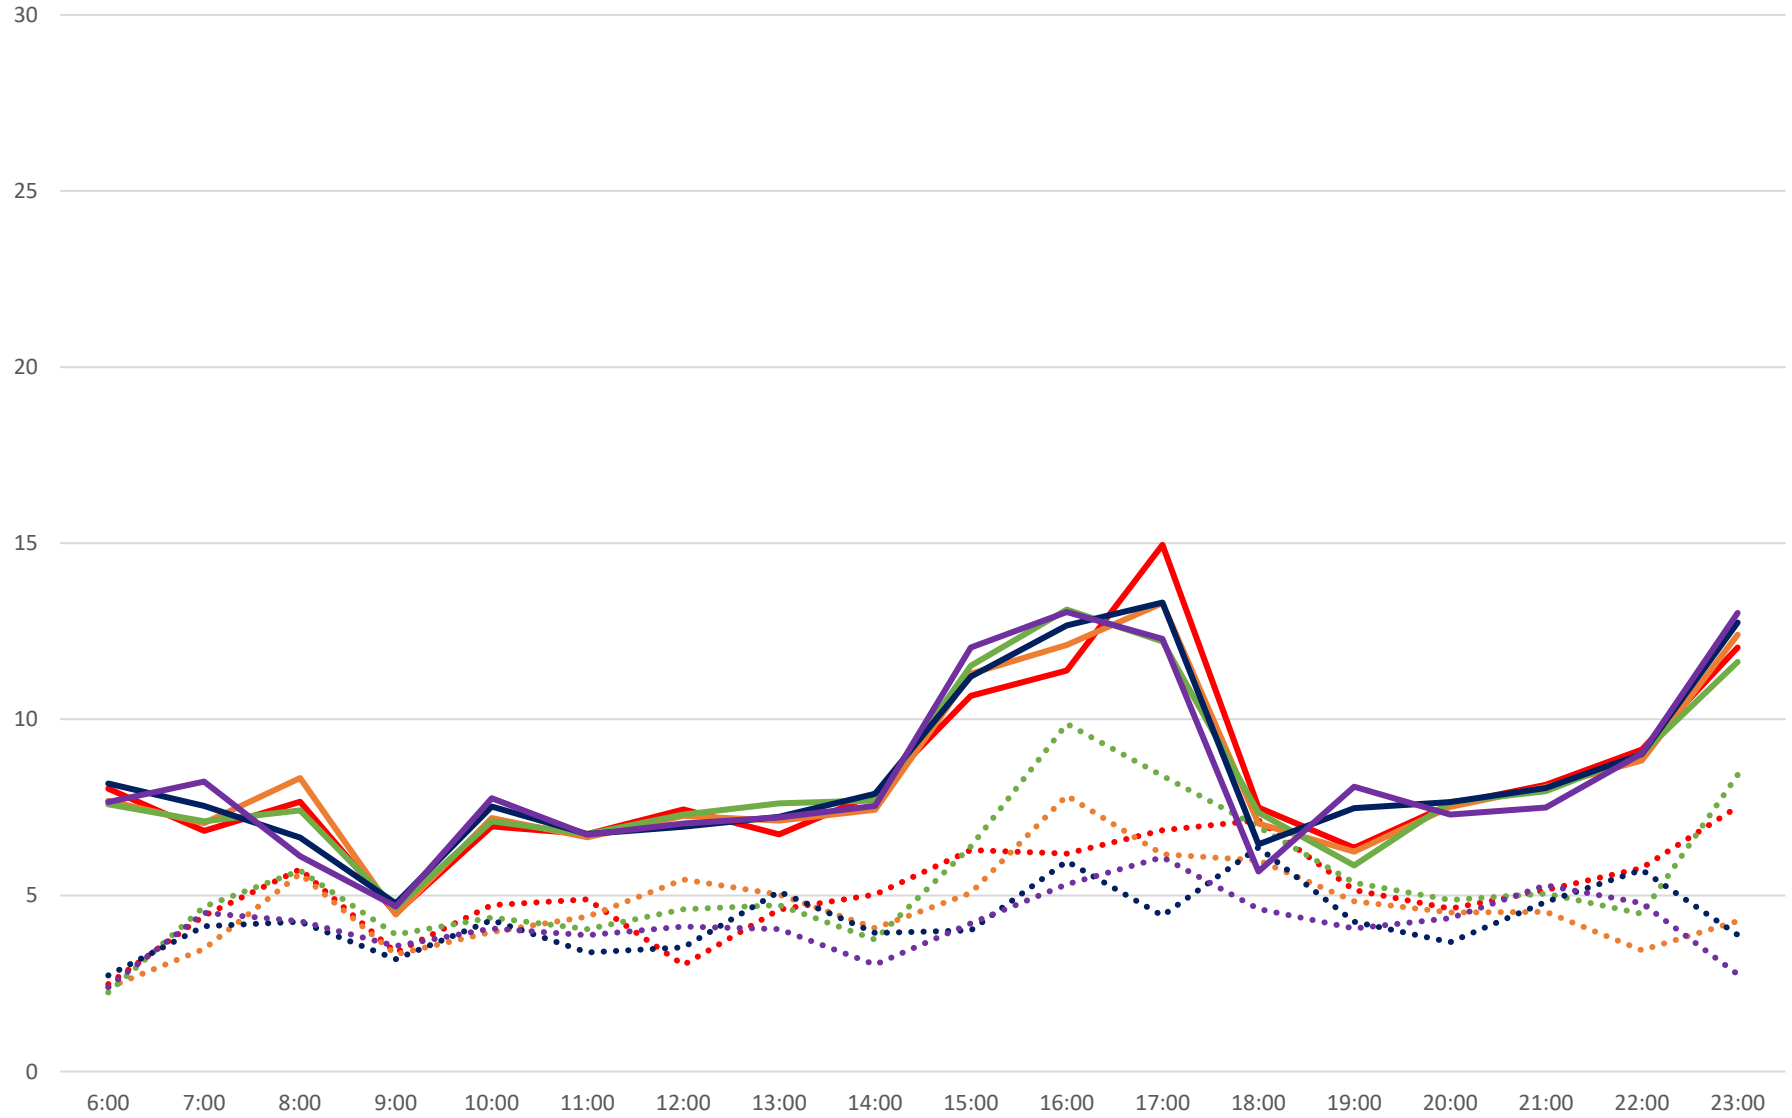

939 Finch Express Headways at McCowan STC Southbound February 2024 Weekday Statistics

Average Week 1   Std Devn Week 1   Average Week 2   Std Devn Week 2   Average Week 3  
Std Devn Week 3   Average Week 4   Std Devn Week 4   Average Week 5   Std Devn Week 5