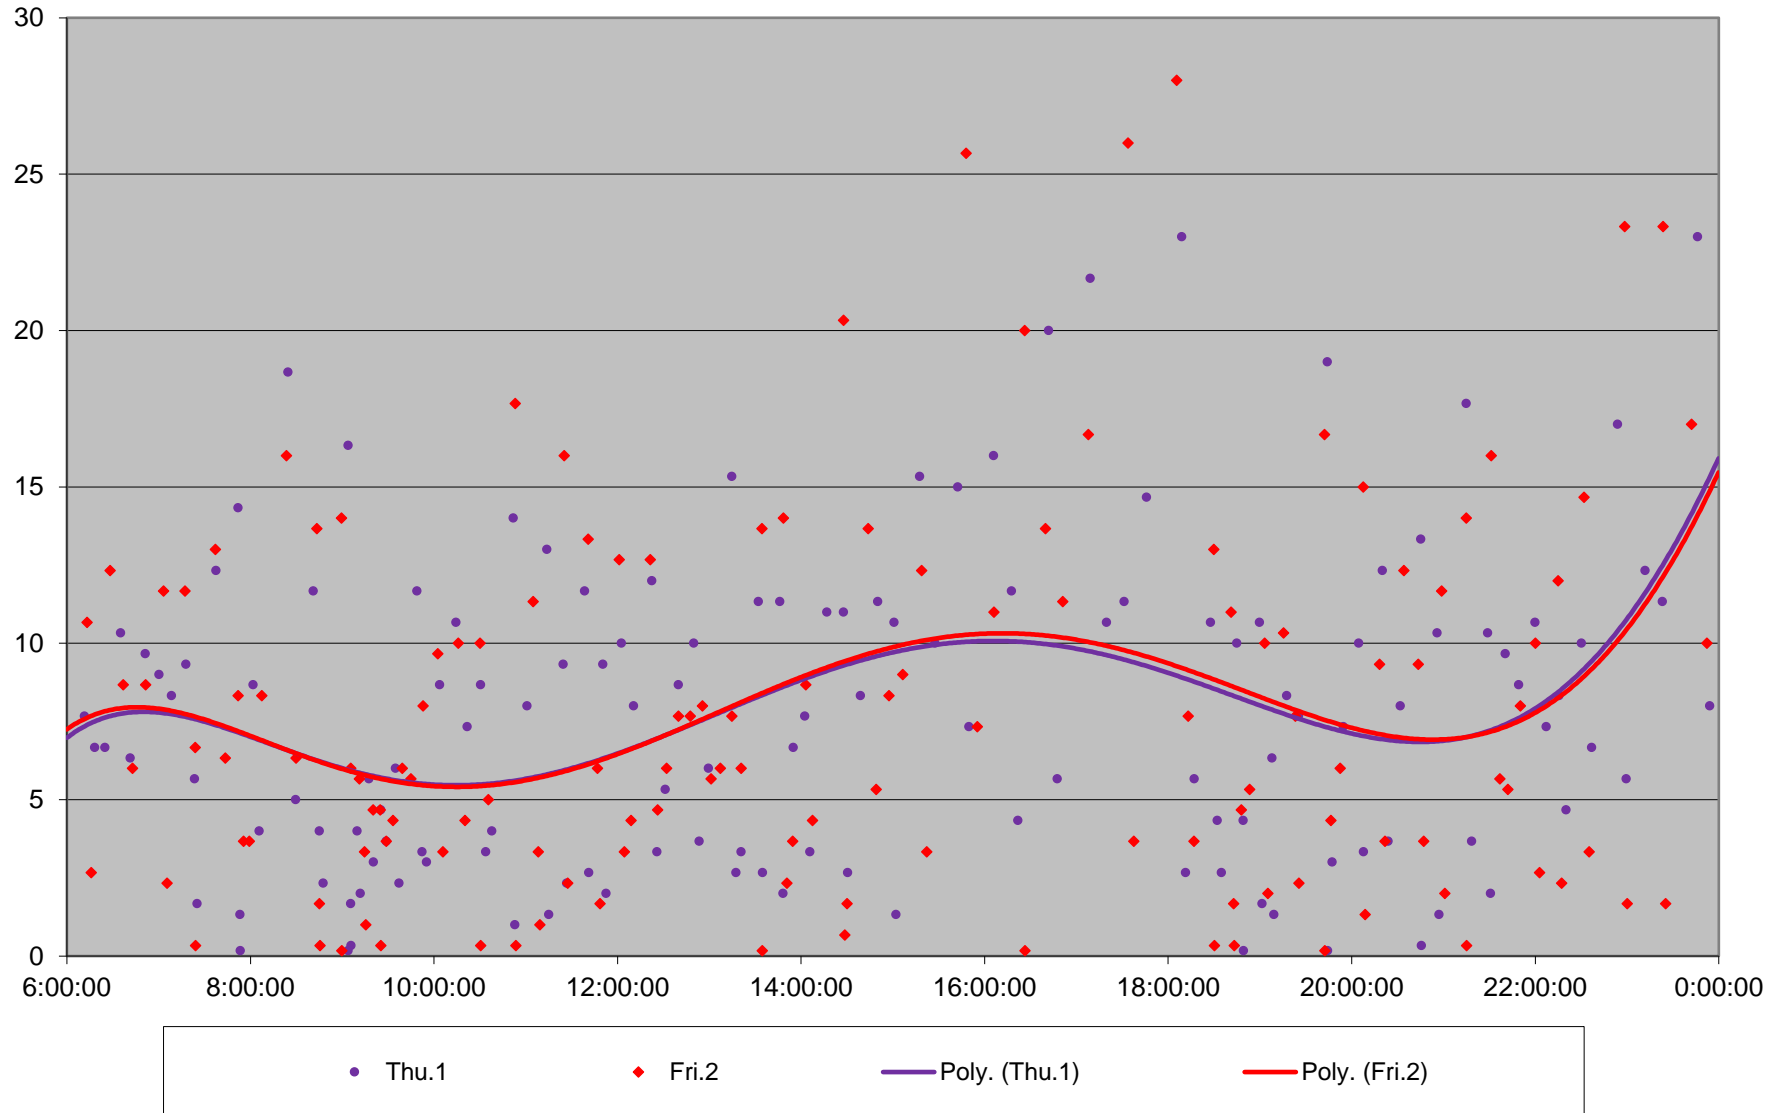

939 Finch Express Headways at McCowan STC Southbound February 2024 Week 1