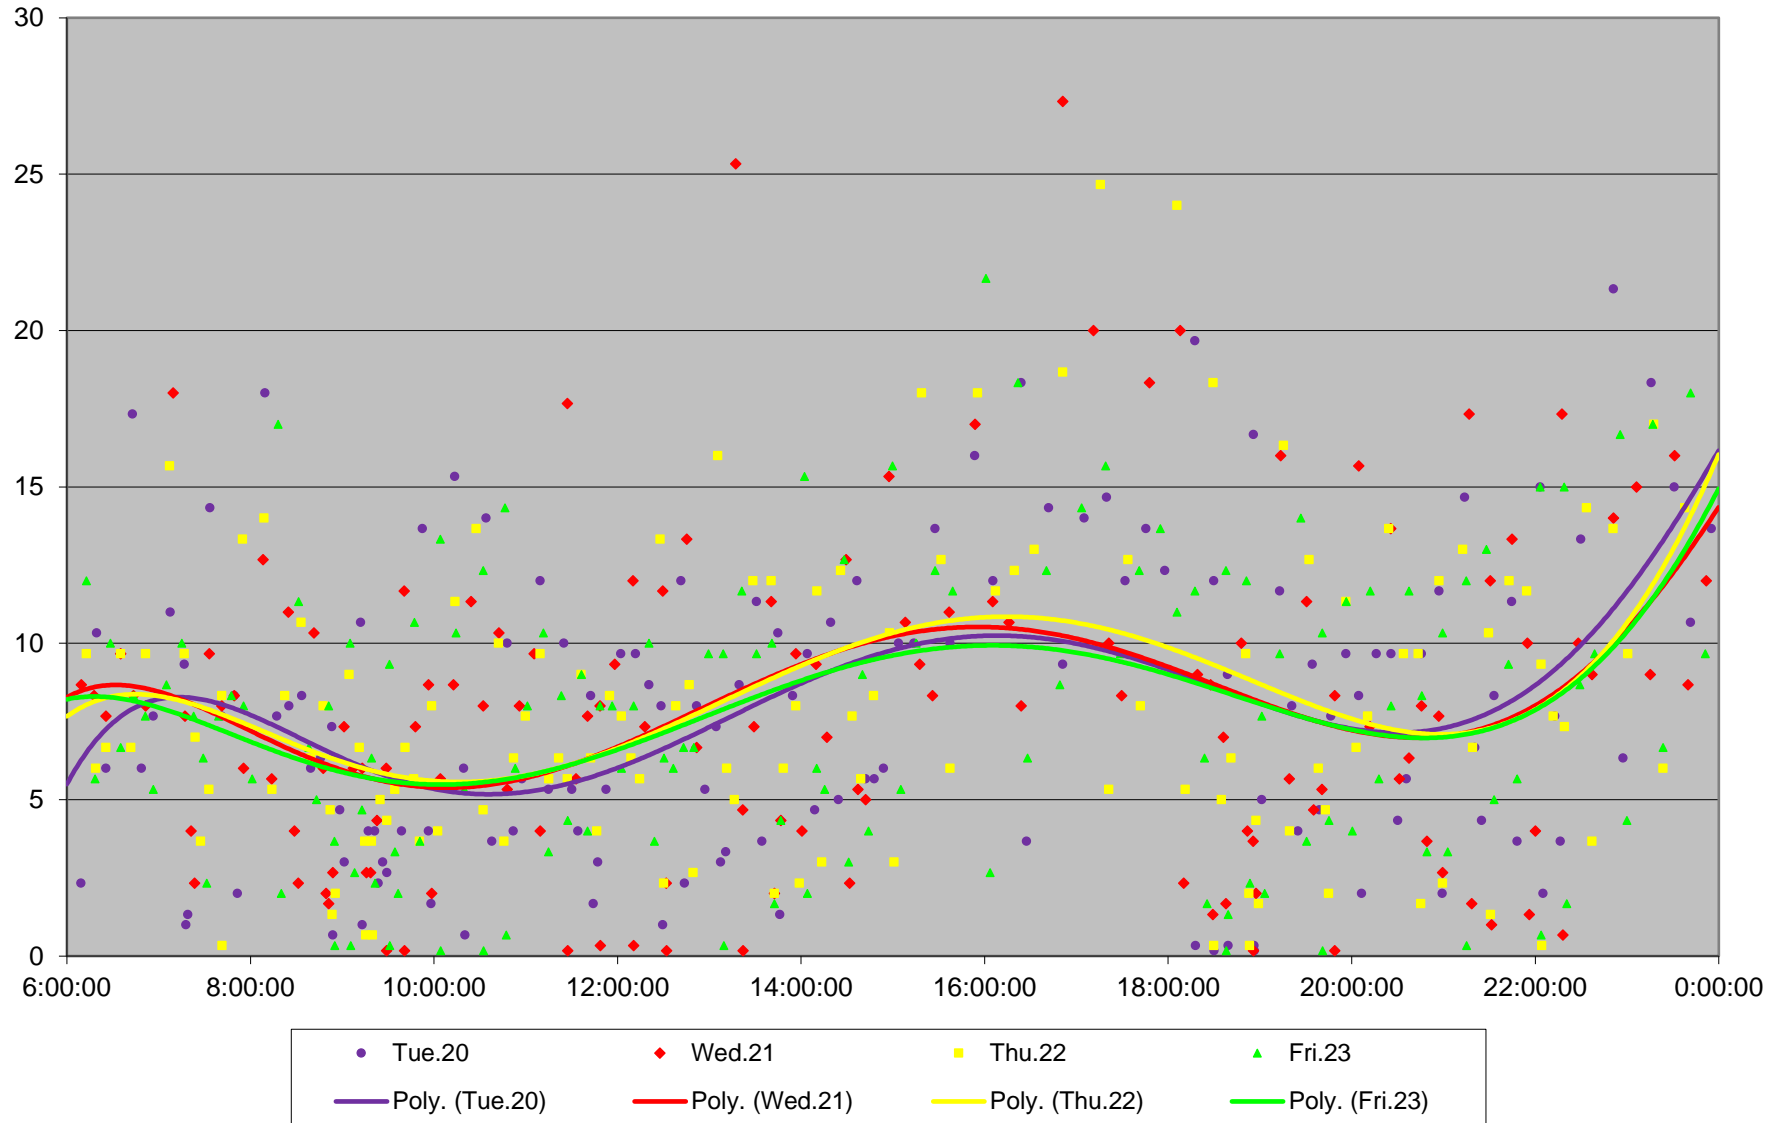

939 Finch Express Headways at McCowan STC Southbound February 2024 Week 4