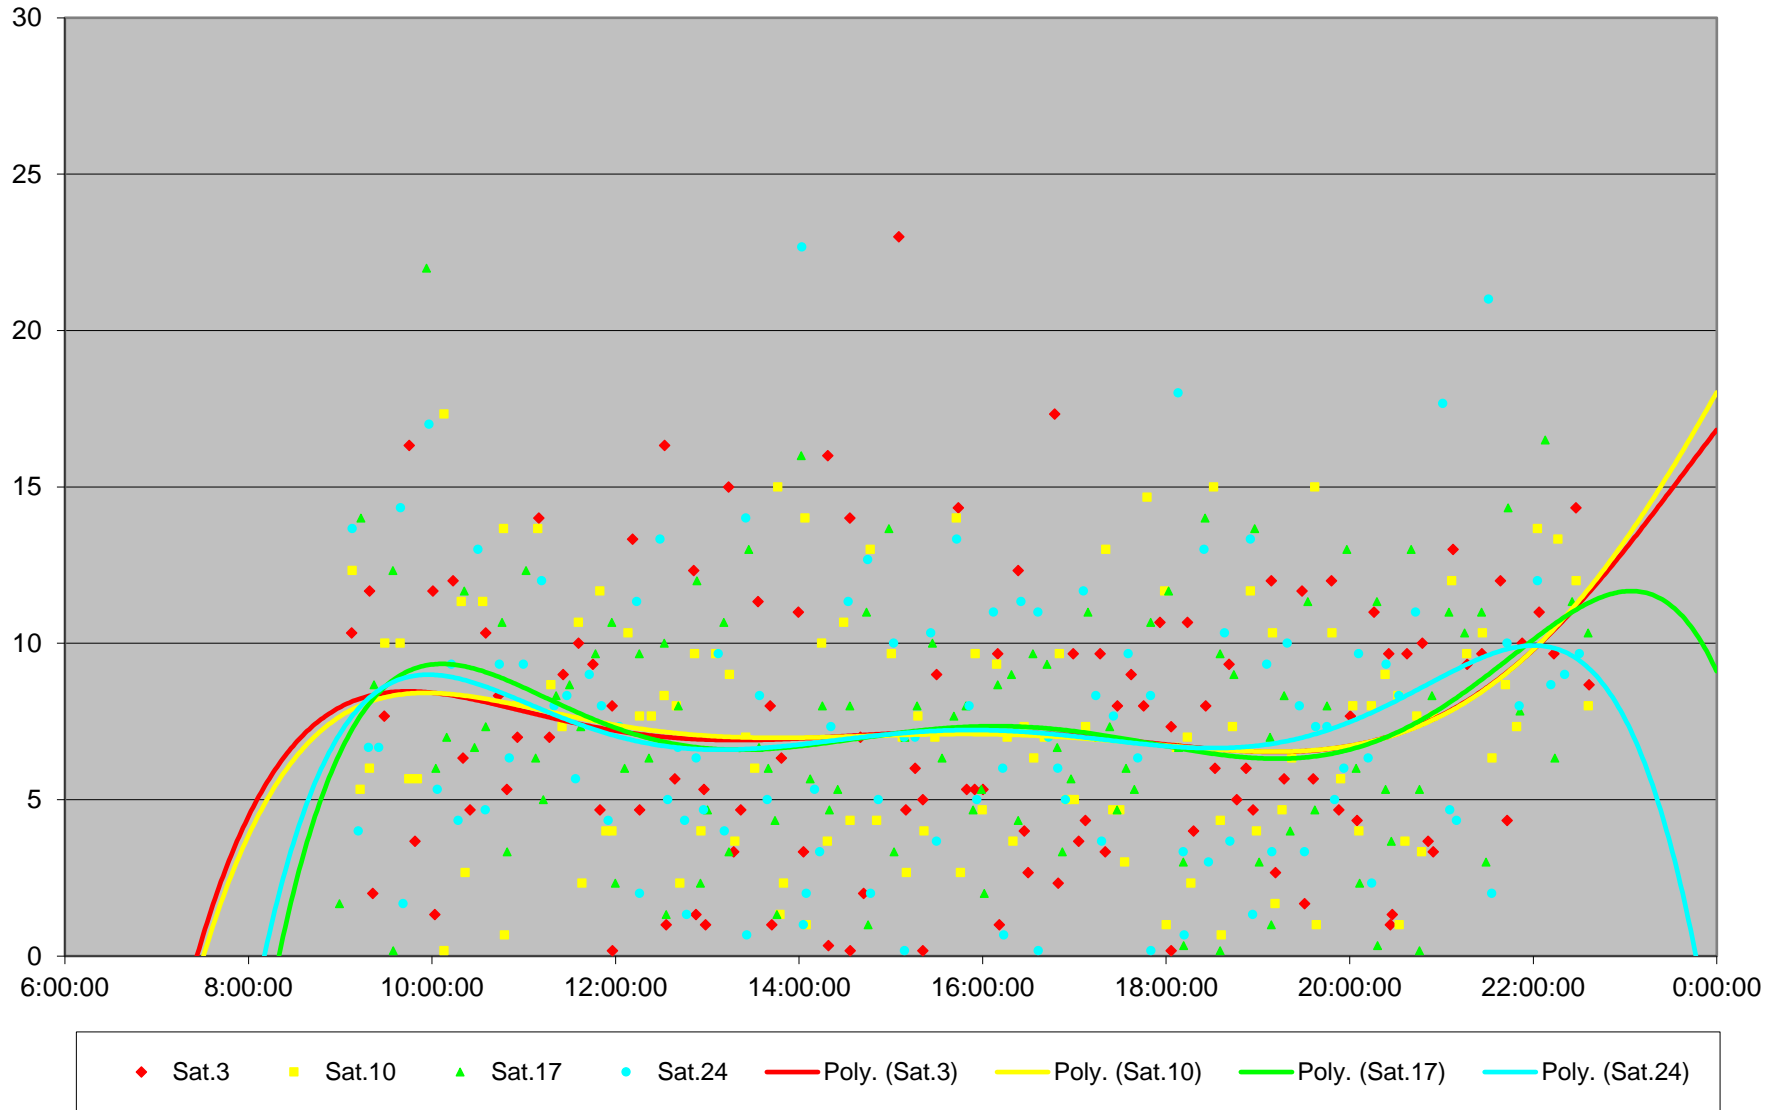

939 Finch Express Headways at McCowan STC Southbound February 2024 Saturdays