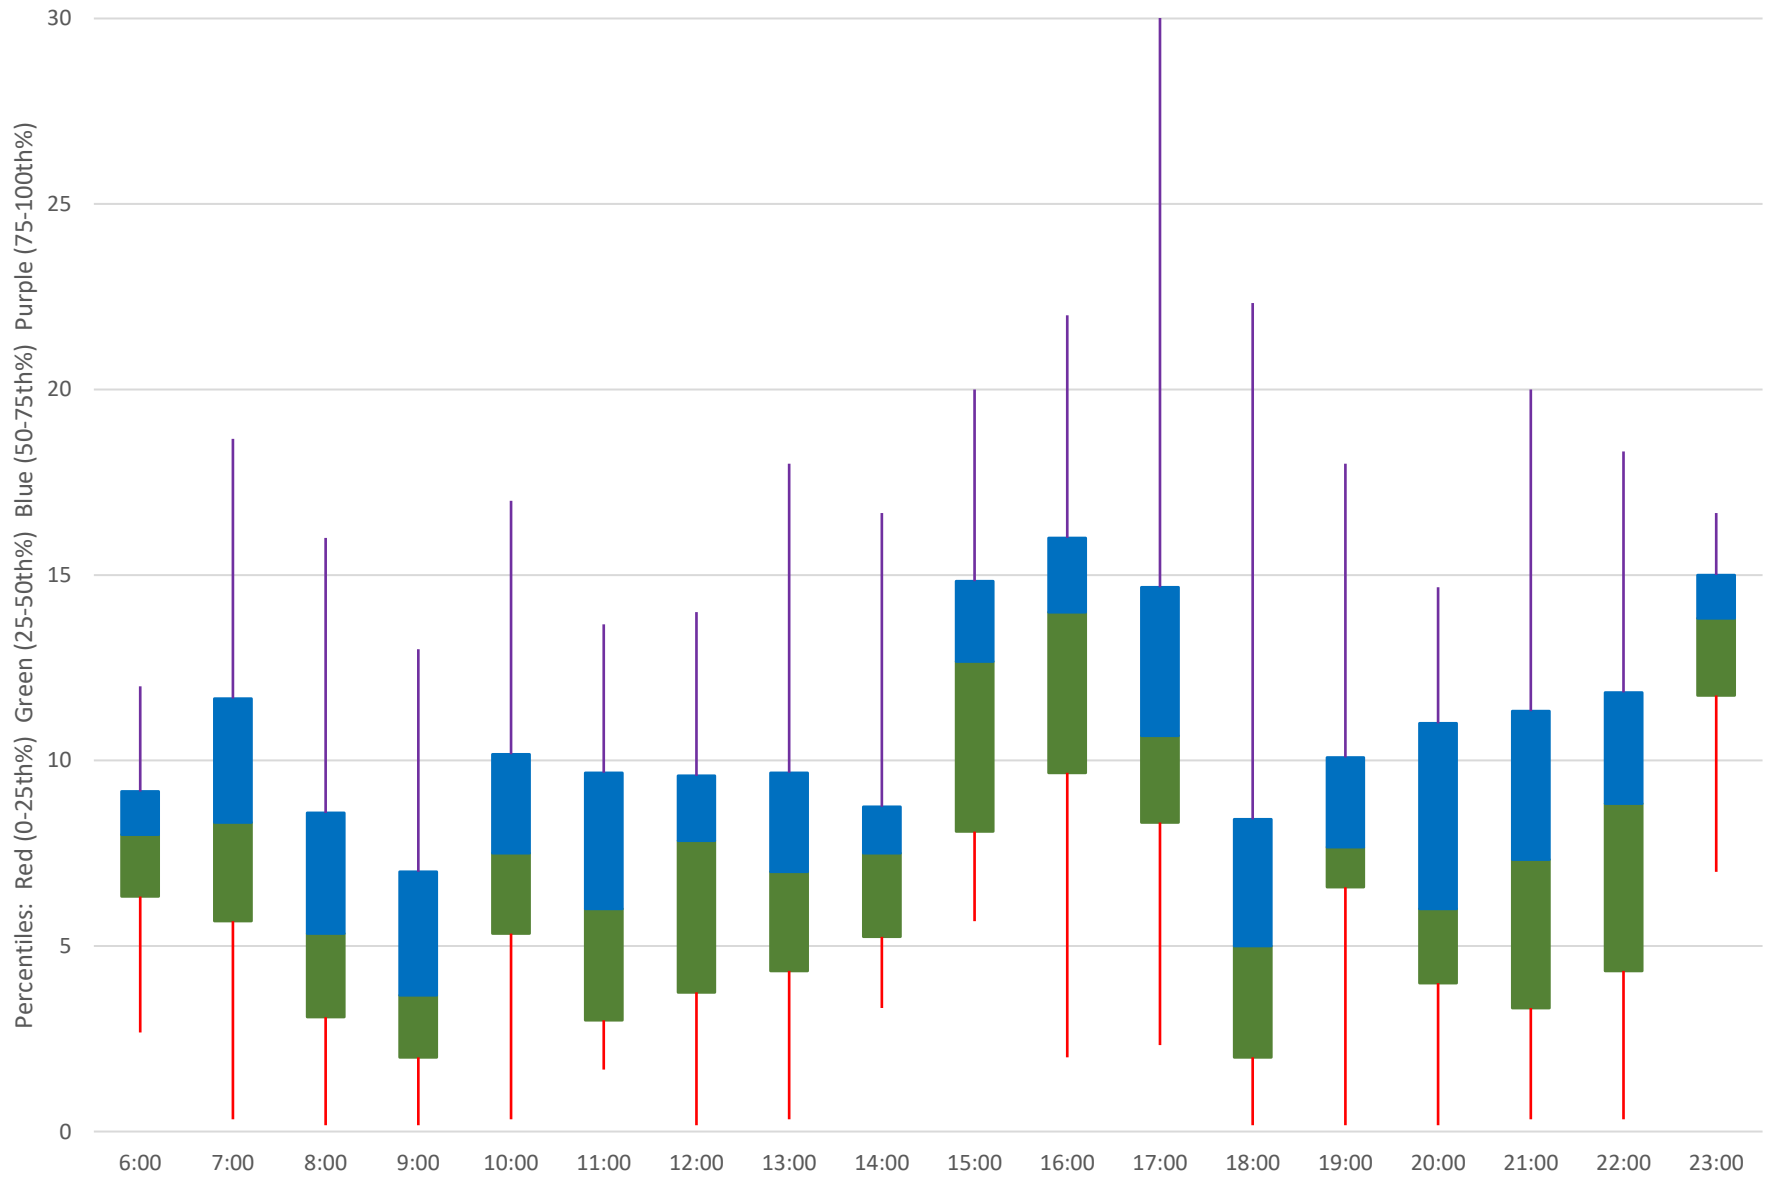

939 Finch Express Headways at McCowan STC Southbound February 2024 Quartiles Week 5