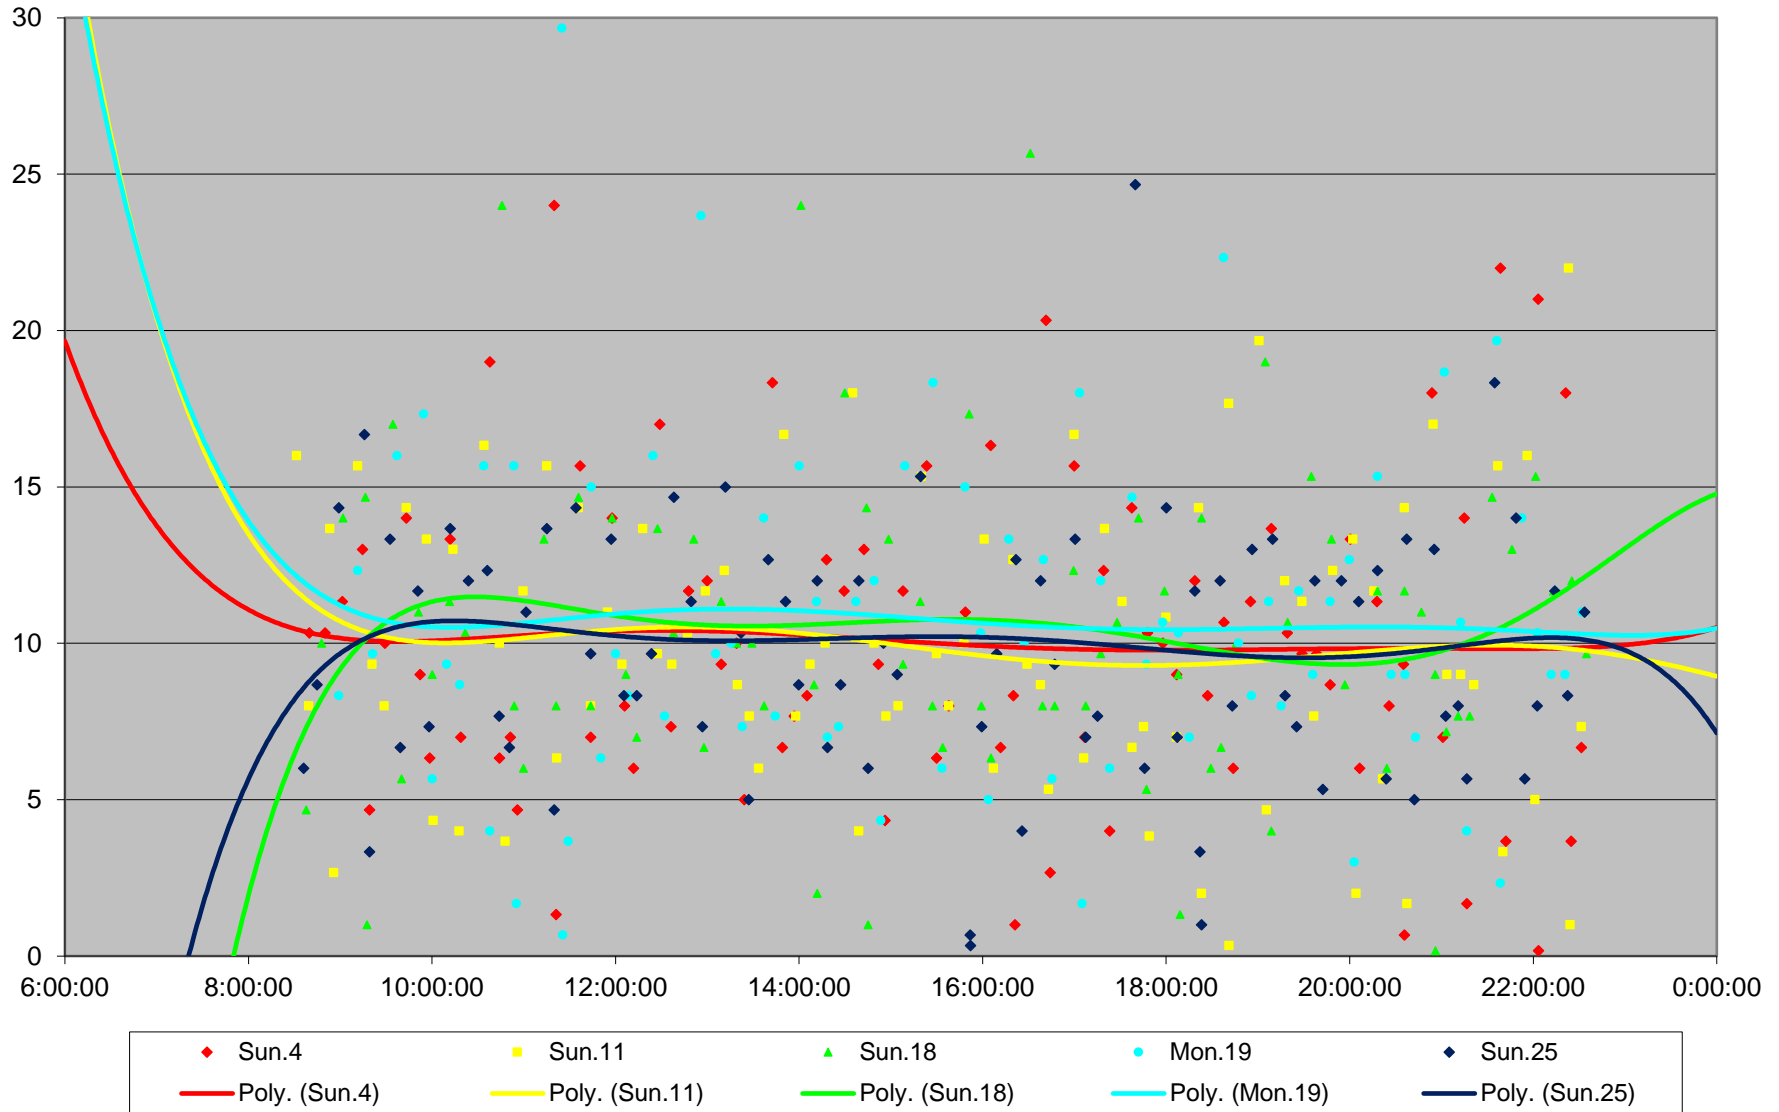

939 Finch Express Headways at McCowan STC Southbound February 2024 Sundays/Holidays