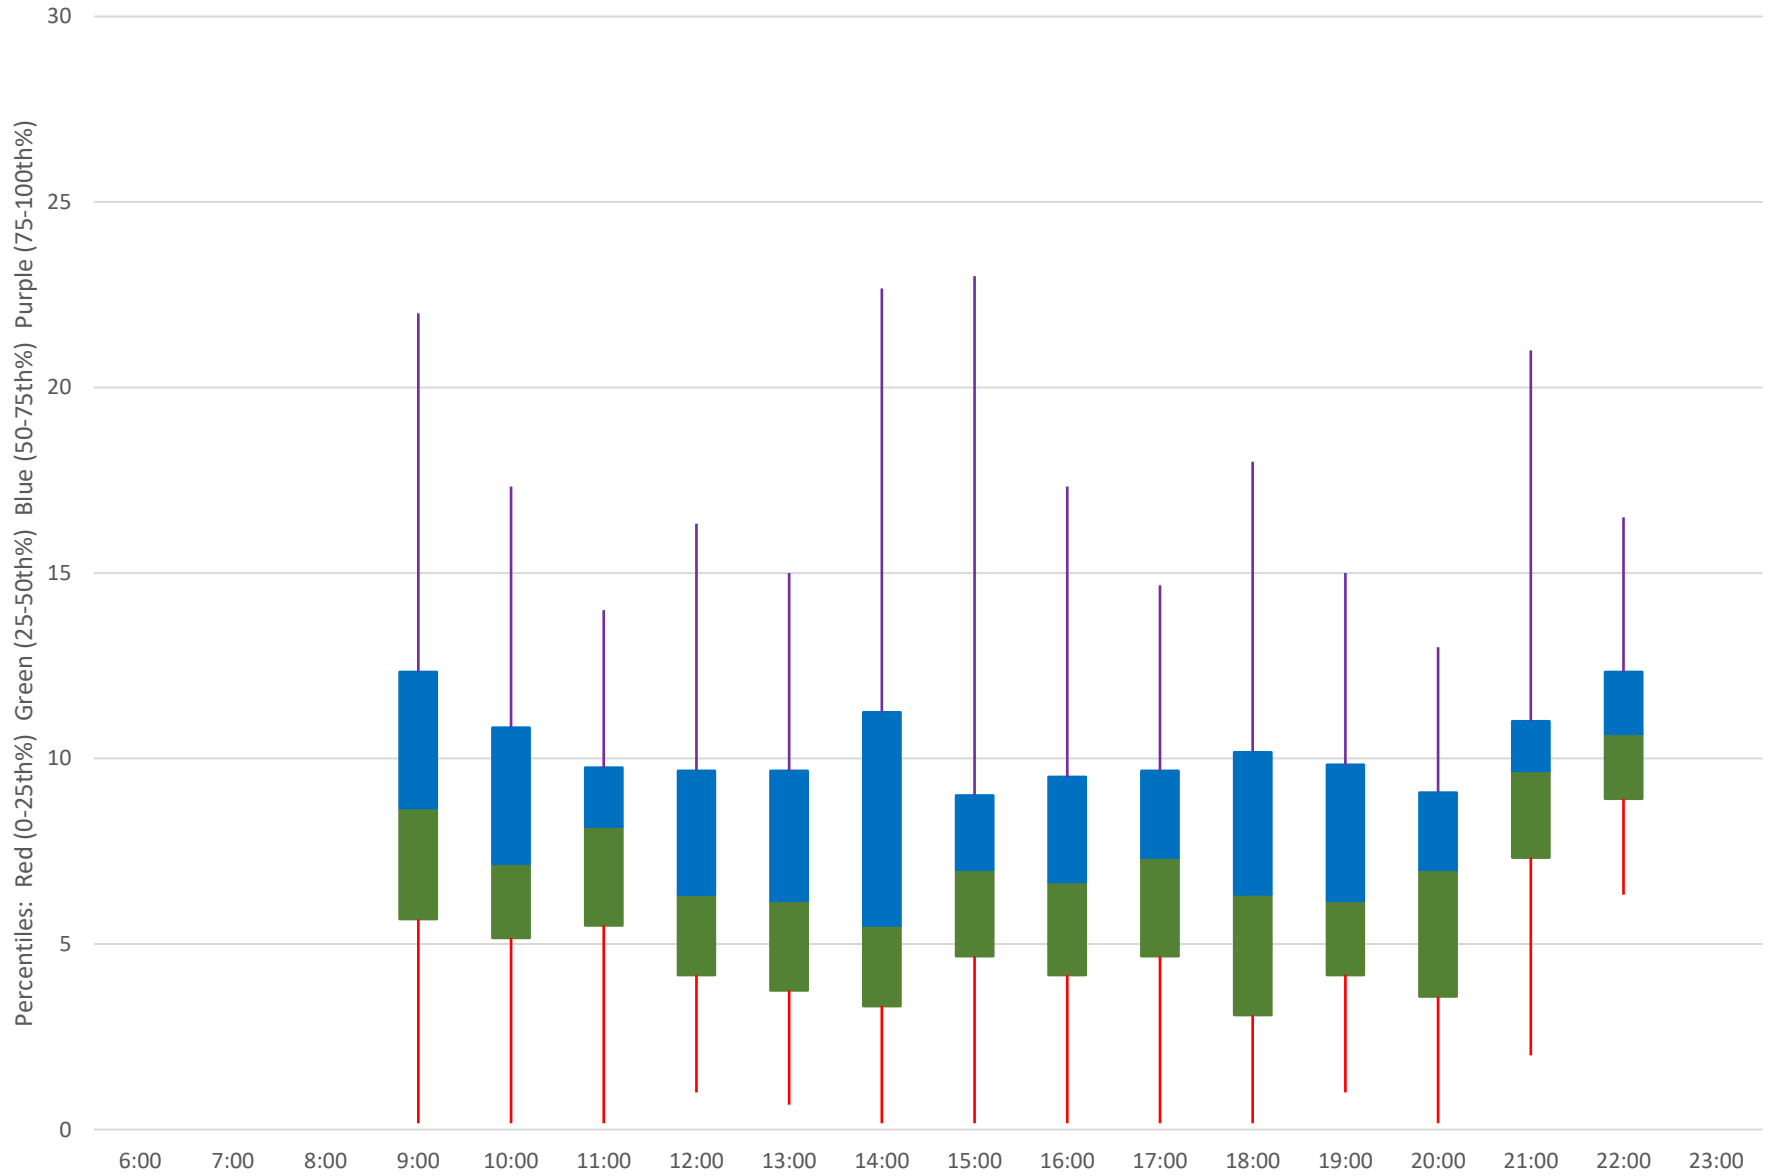

939 Finch Express Headways at McCowan STC Southbound February 2024

Quartiles Saturdays