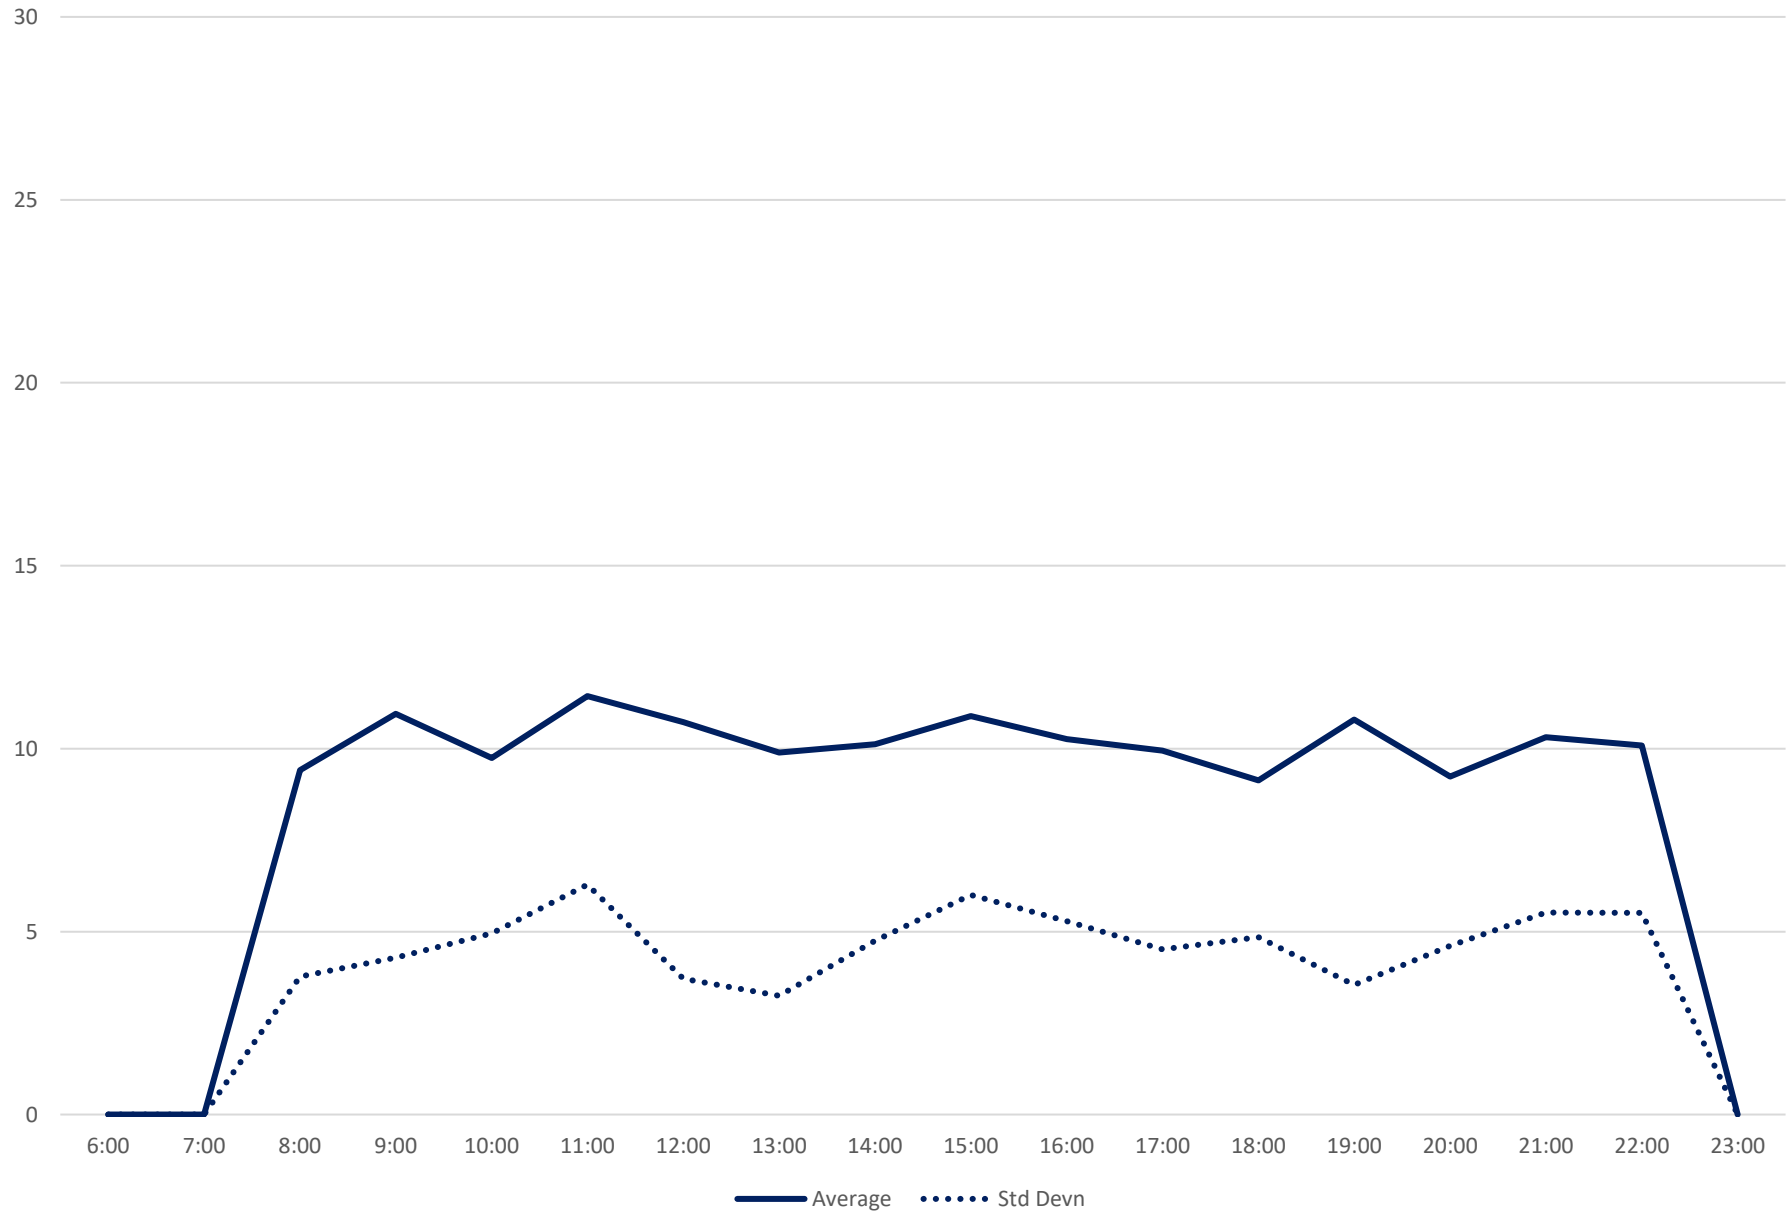

939 Finch Express Headways at McCowan STC Southbound February 2024 Sunday Statistics