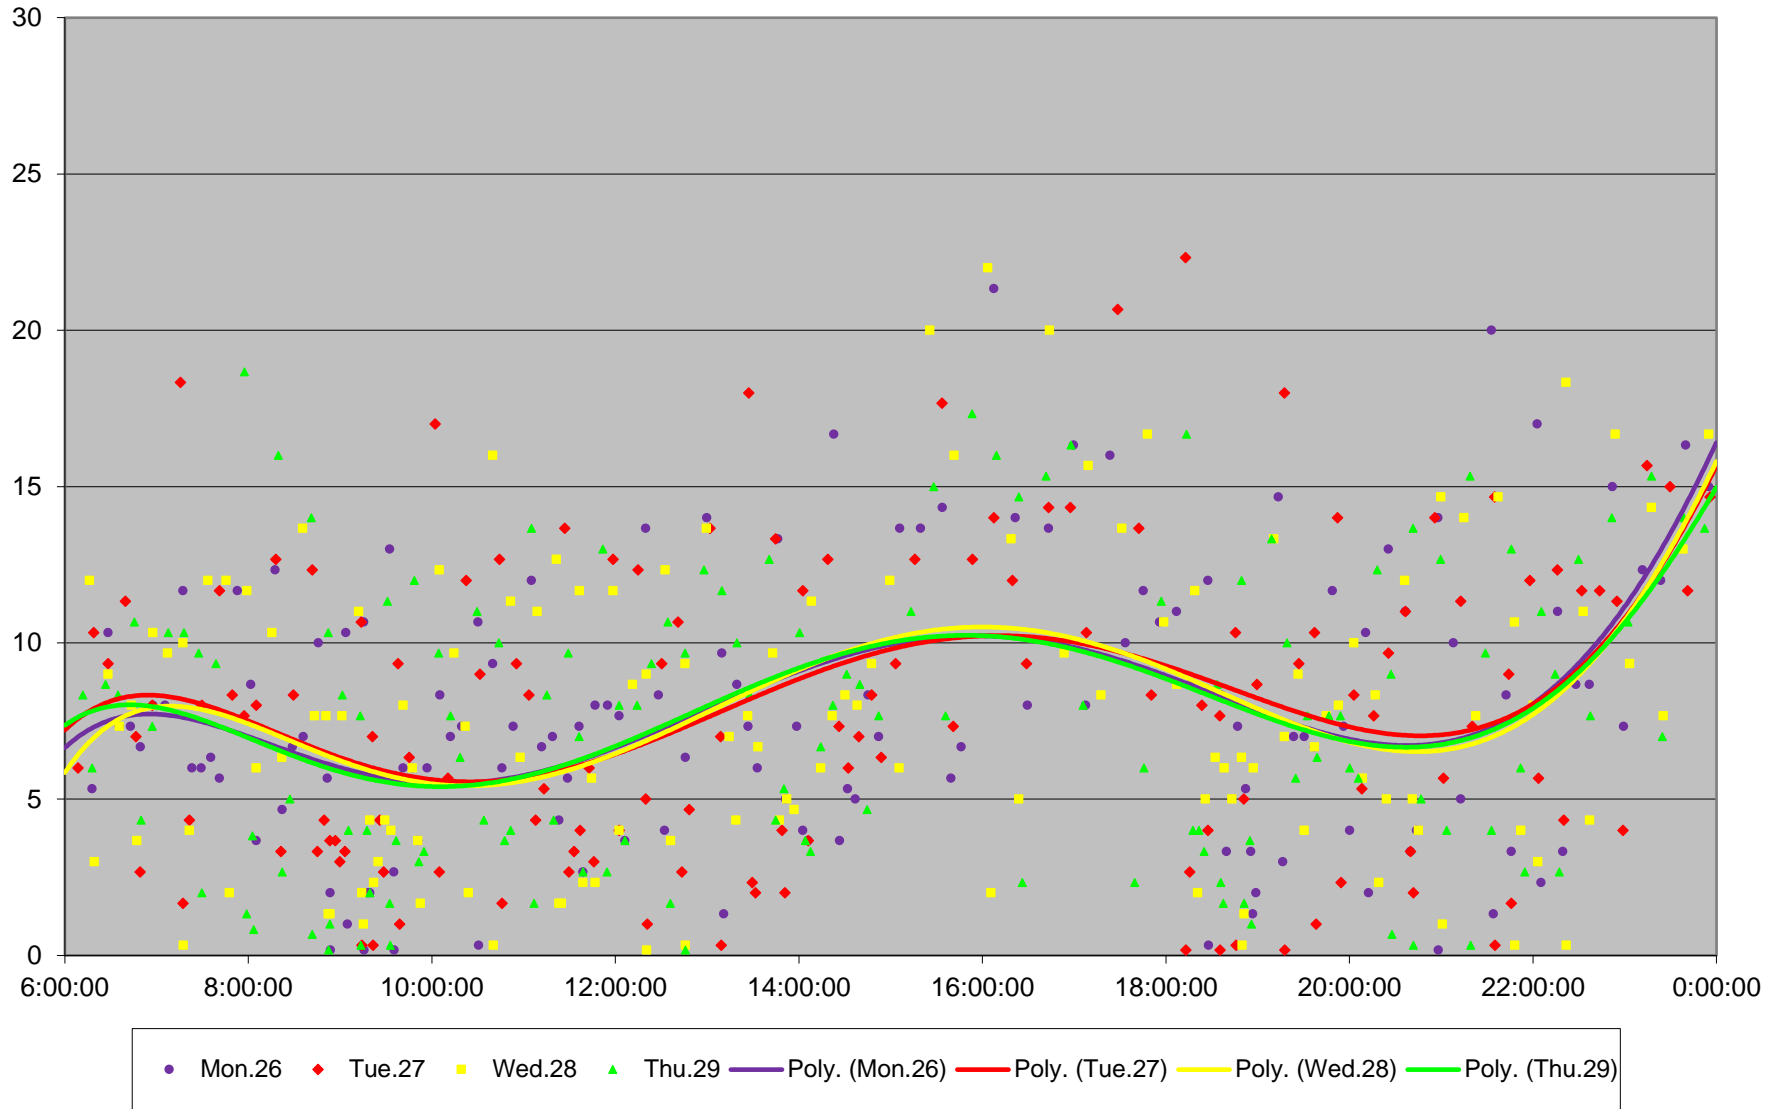

939 Finch Express Headways at McCowan STC Southbound February 2024 Week 5