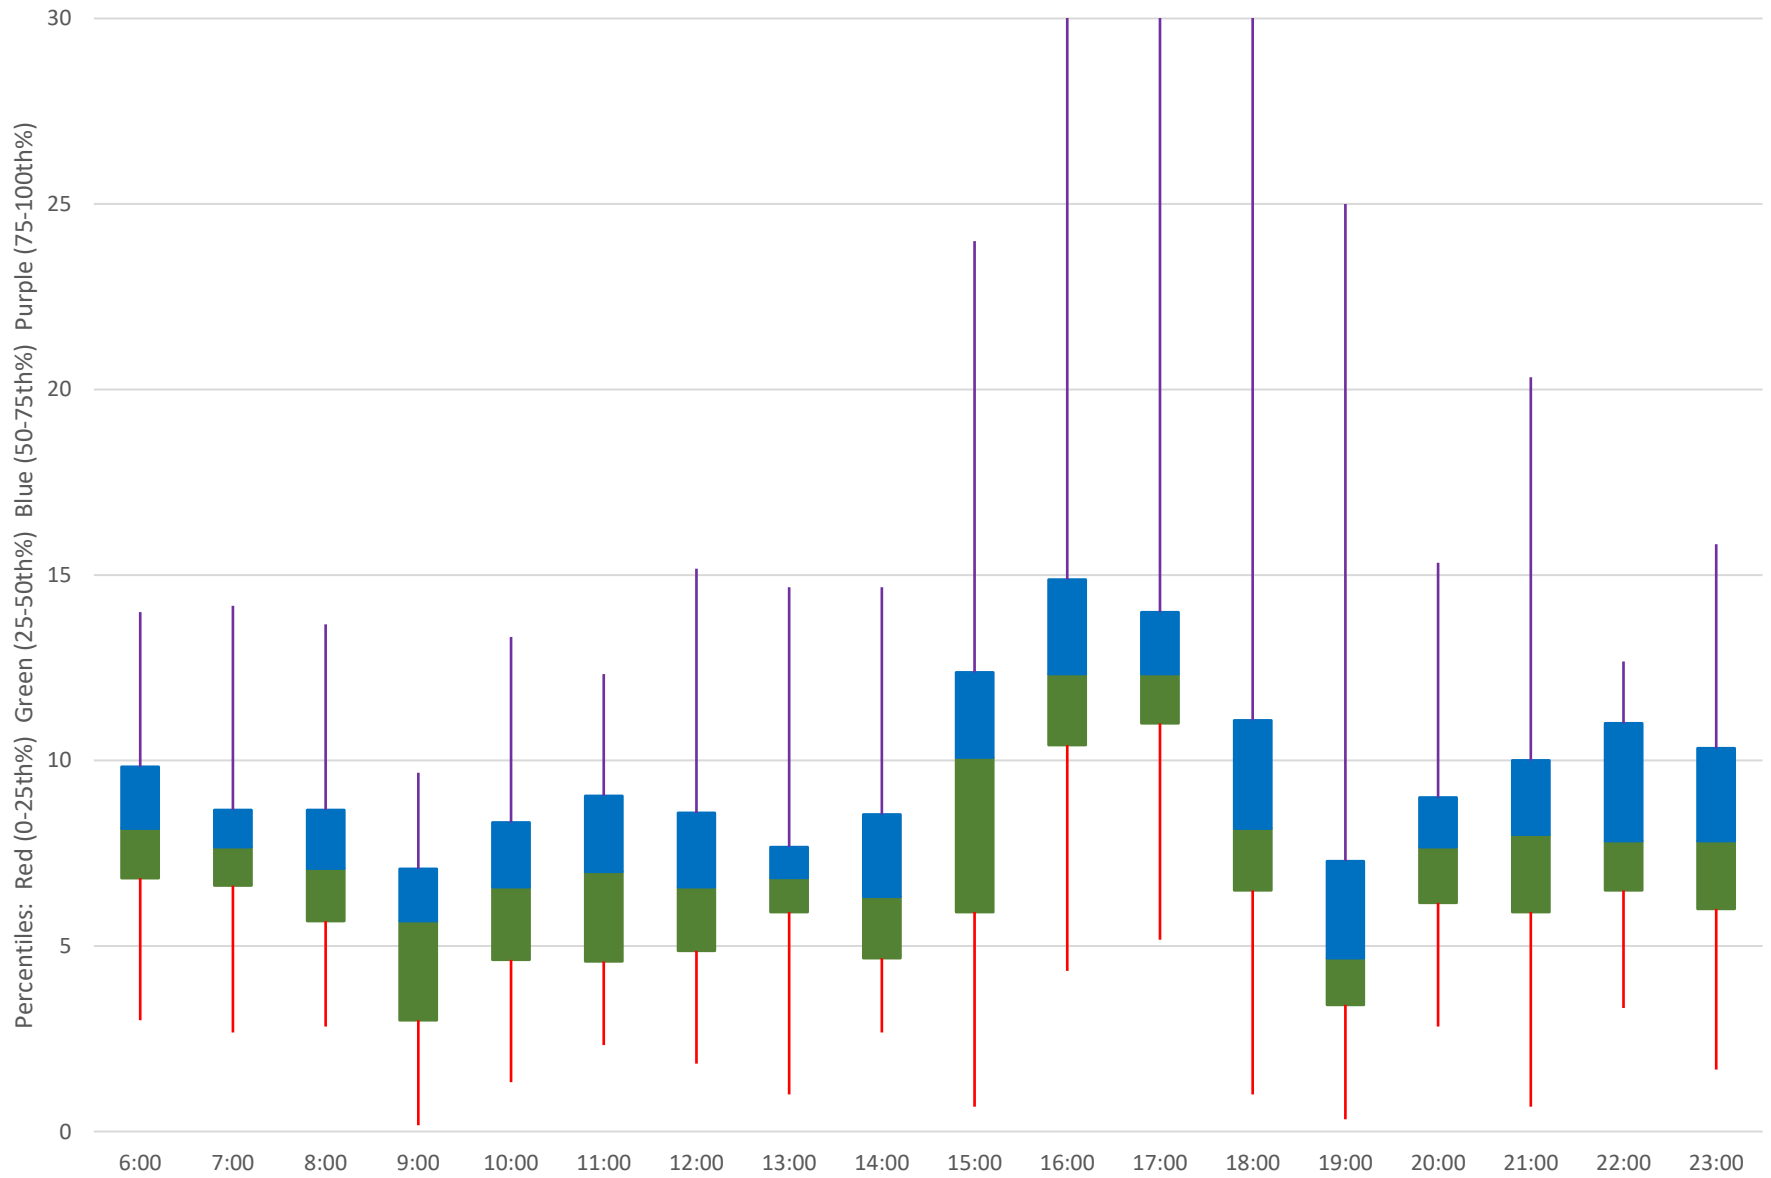

939 Finch Express Headways at Kennedy Stn Northbound February 2024 Quartiles Week 3