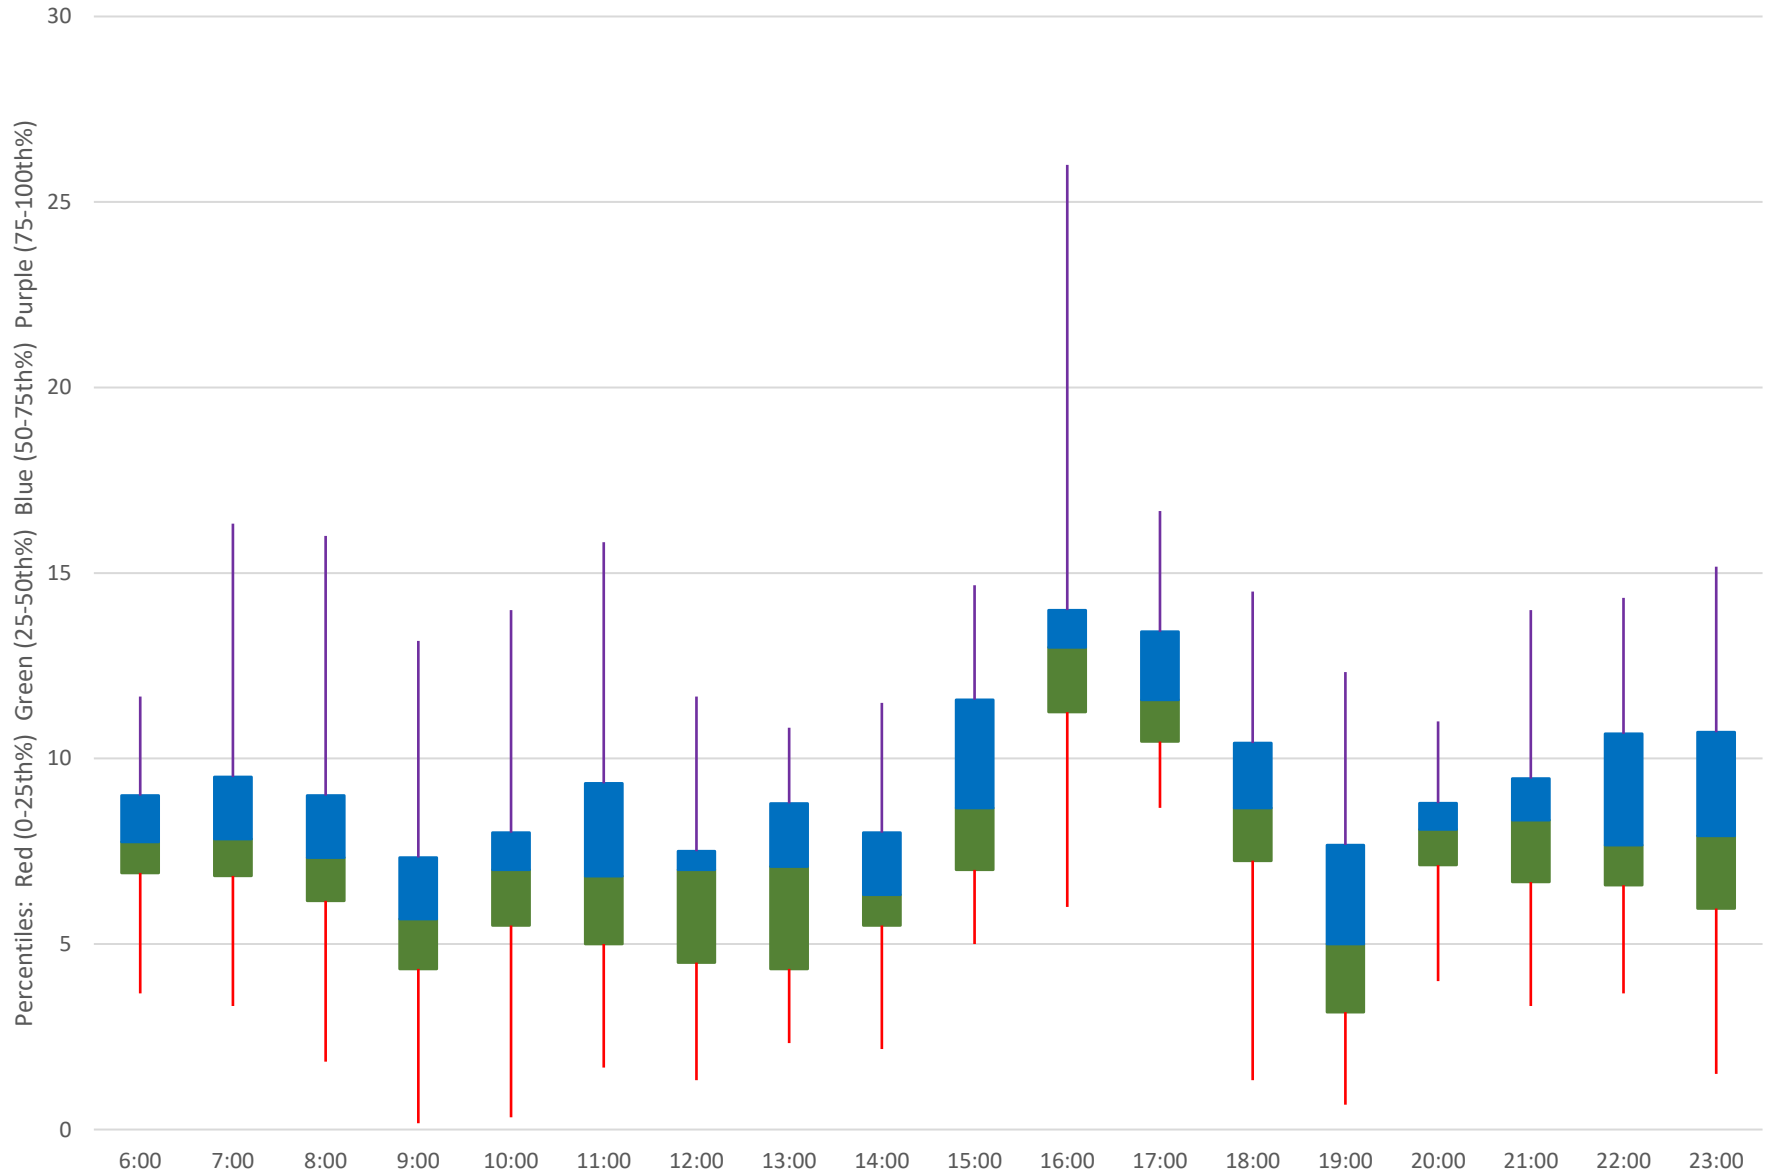

939 Finch Express Headways at Kennedy Stn Northbound February 2024 Quartiles Week 5