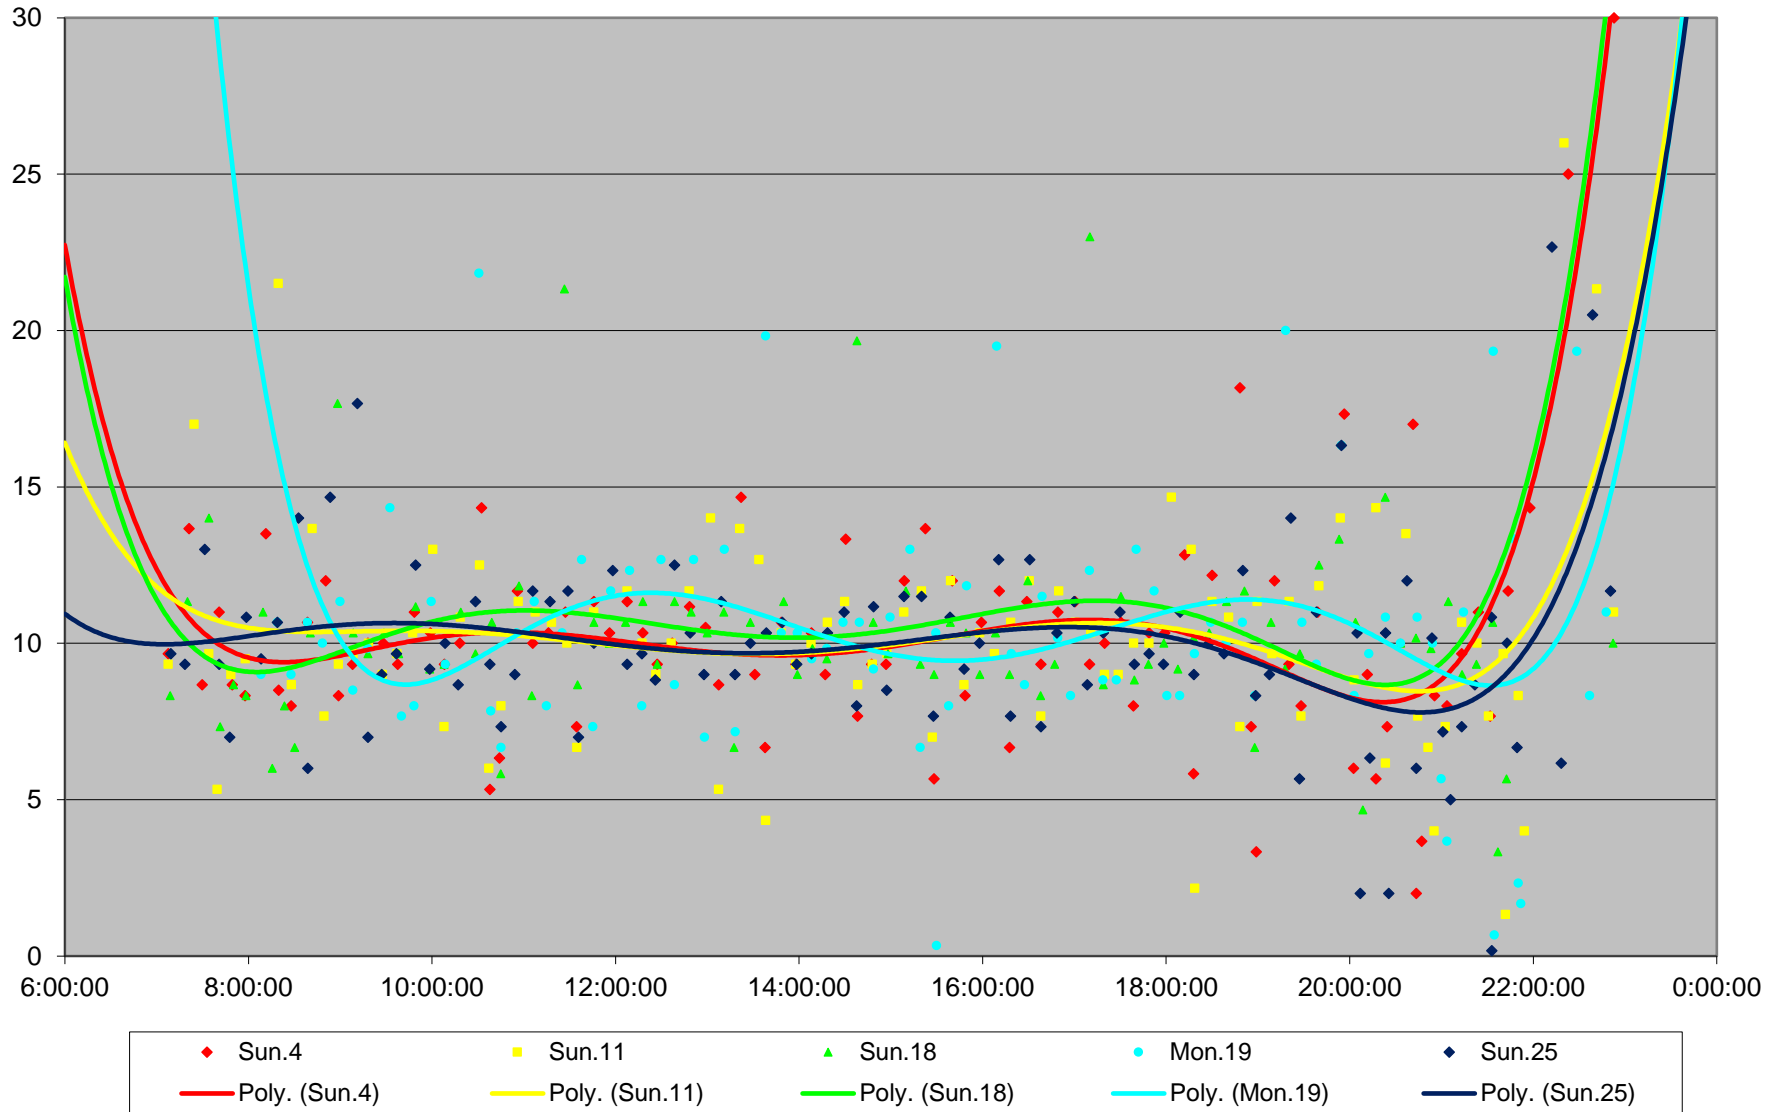

939 Finch Express Headways at Kennedy Stn Northbound February 2024 Sundays/Holidays