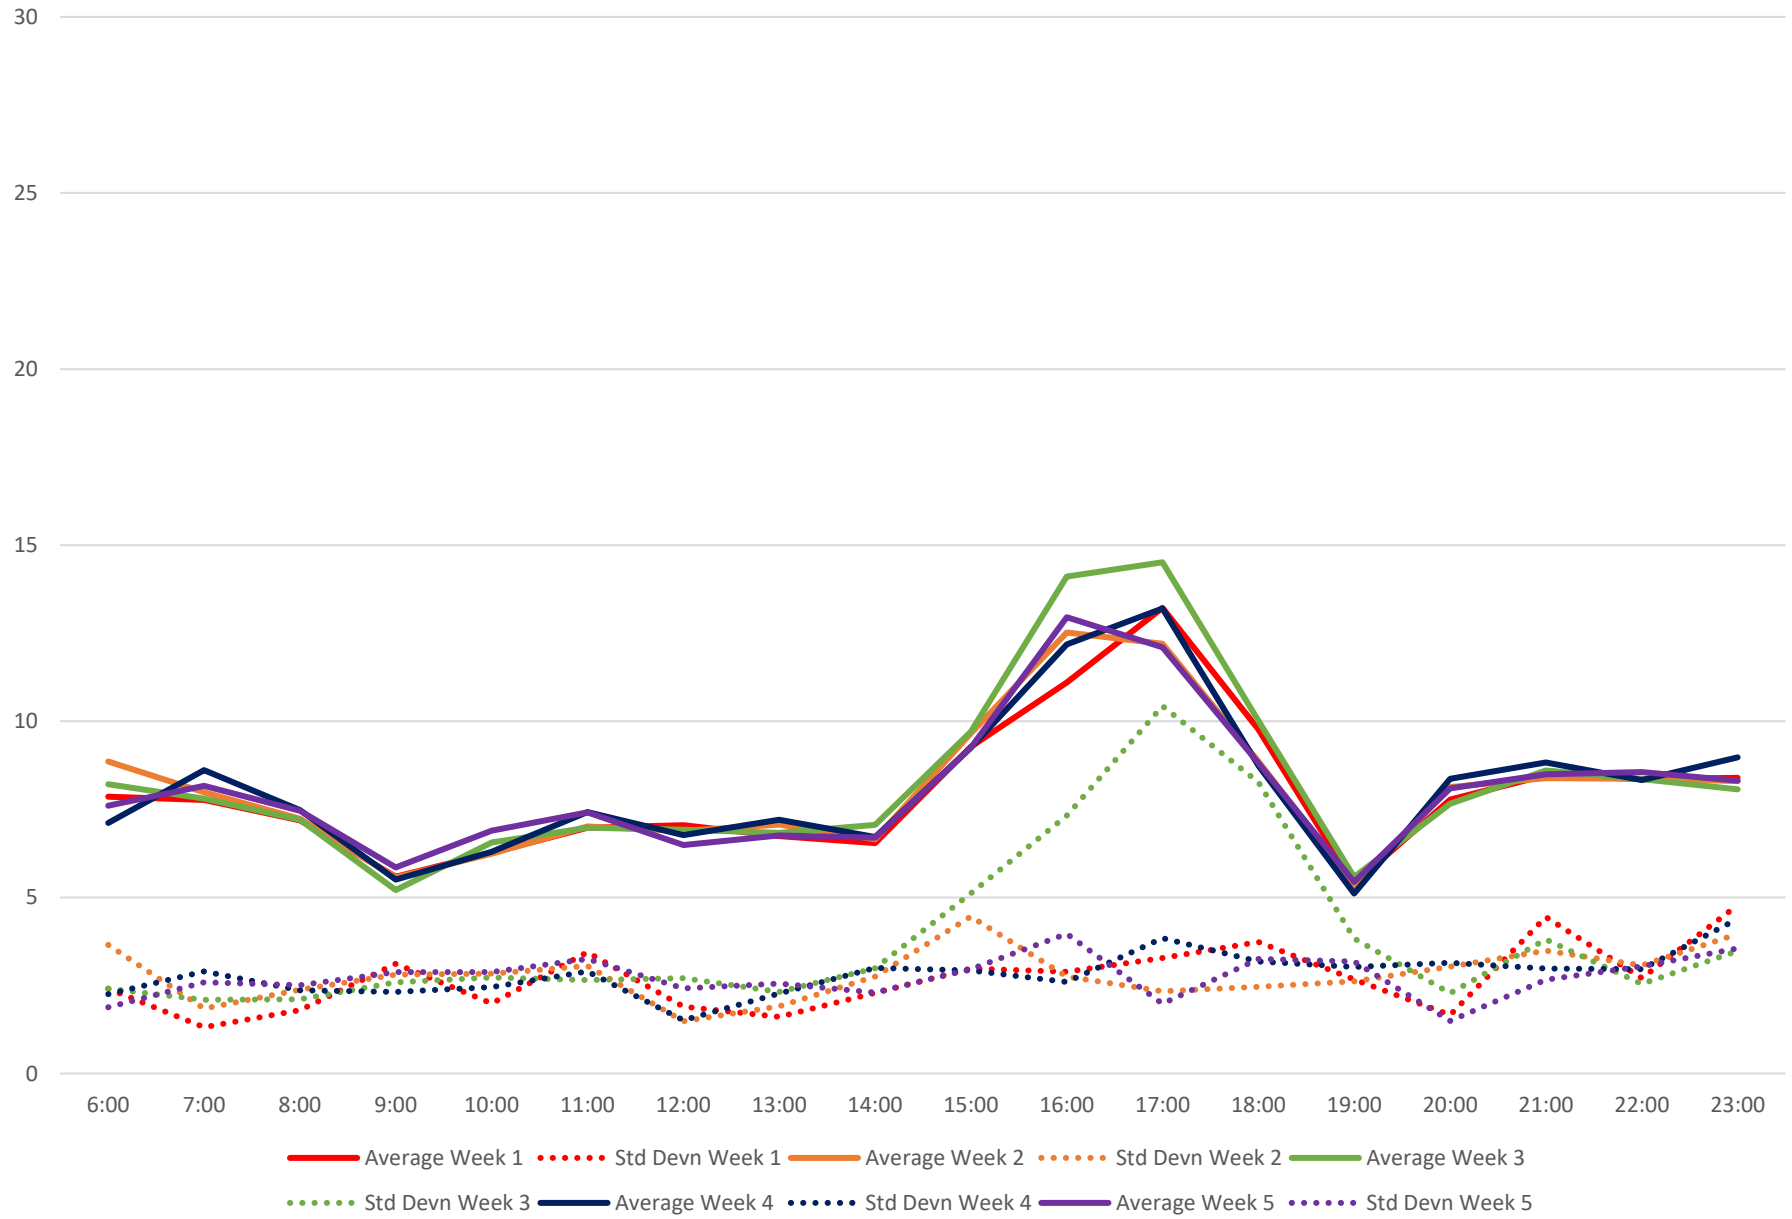

939 Finch Express Headways at Kennedy Stn Northbound February 2024 Weekday Statistics

939 Finch Express Headways at Kennedy Stn Northbound February 2024 Week 1

939 Finch Express Headways at Kennedy Stn Northbound February 2024

Quartiles Week 1

939 Finch Express Headways at Kennedy Stn Northbound February 2024 Week 2

939 Finch Express Headways at Kennedy Stn Northbound February 2024

Quartiles Week 2

939 Finch Express Headways at Kennedy Stn Northbound February 2024 Week 3