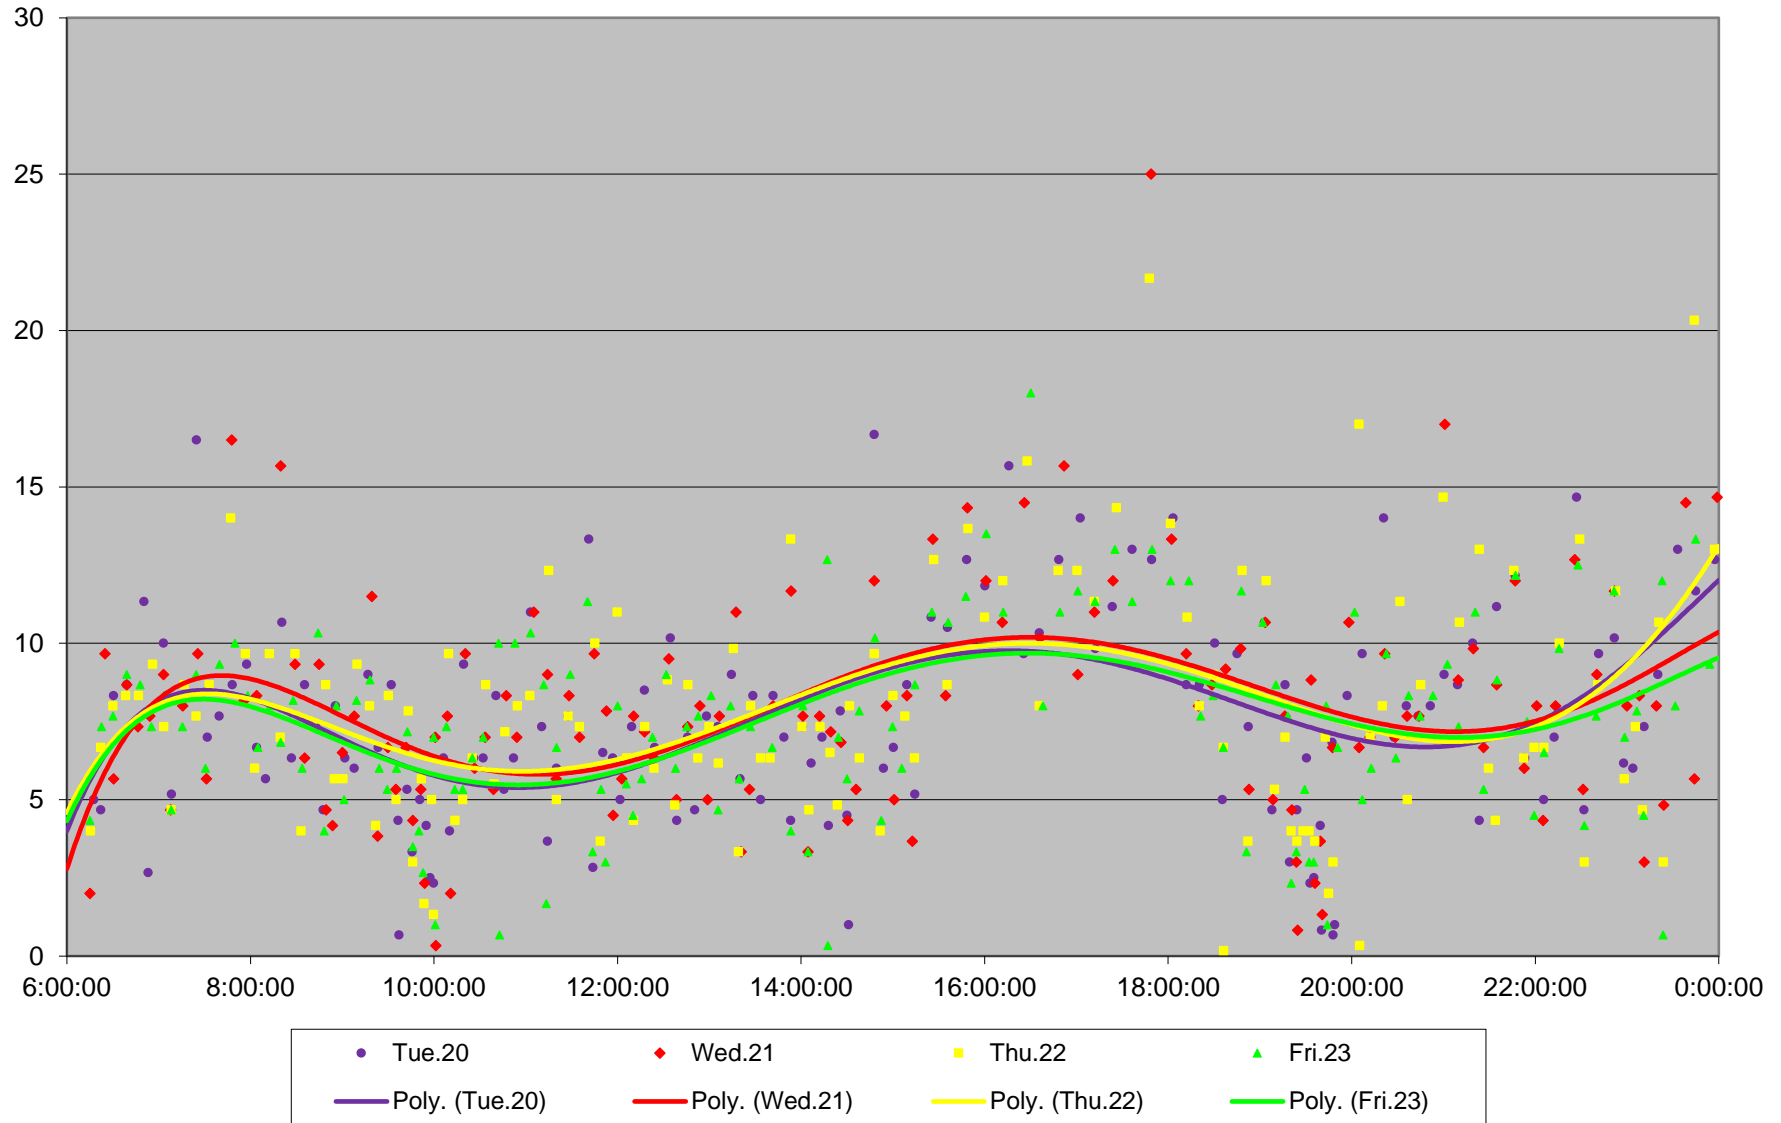

939 Finch Express Headways at Kennedy Stn Northbound February 2024 Week 4