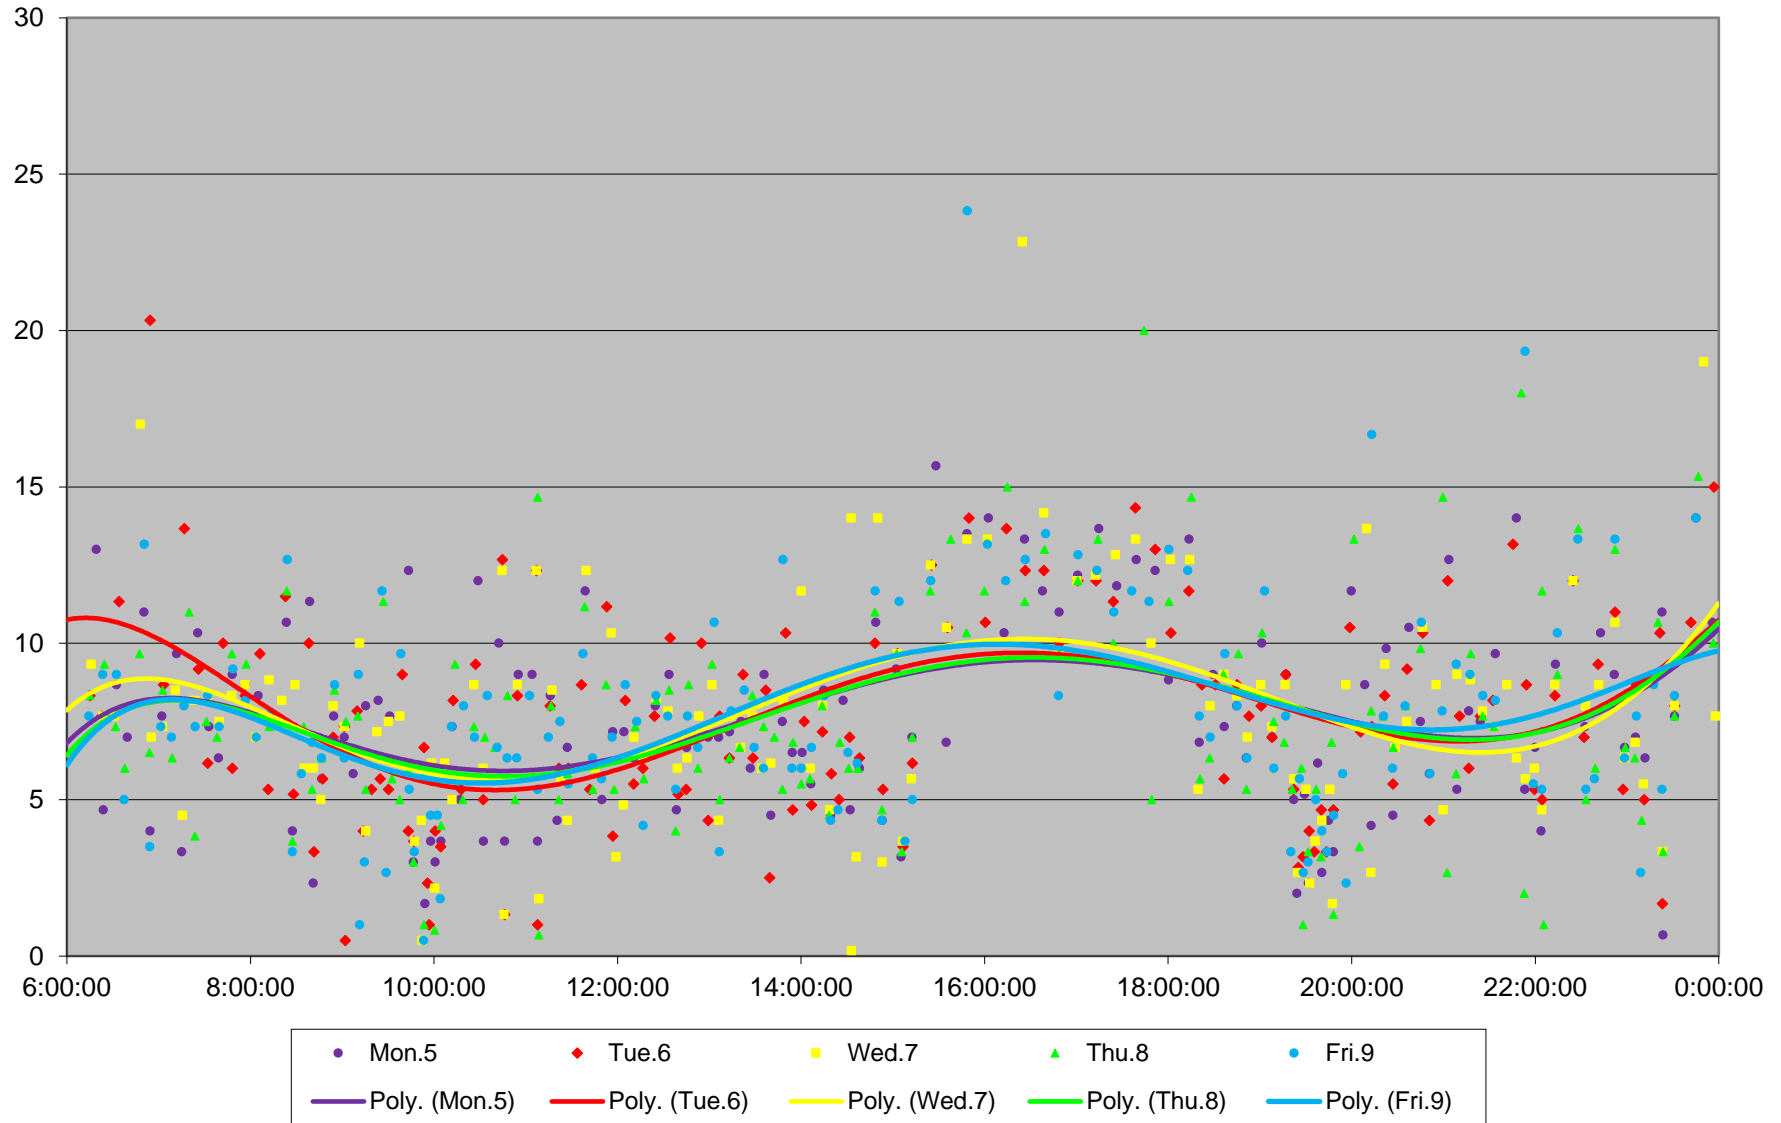

939 Finch Express Headways at Kennedy Stn Northbound February 2024 Weekday Statistics

939 Finch Express Headways at Kennedy Stn Northbound February 2024 Week 1

939 Finch Express Headways at Kennedy Stn Northbound February 2024

Quartiles Week 1

939 Finch Express Headways at Kennedy Stn Northbound February 2024 Week 2

939 Finch Express Headways at Kennedy Stn Northbound February 2024

Quartiles Week 2

939 Finch Express Headways at Kennedy Stn Northbound February 2024 Week 3