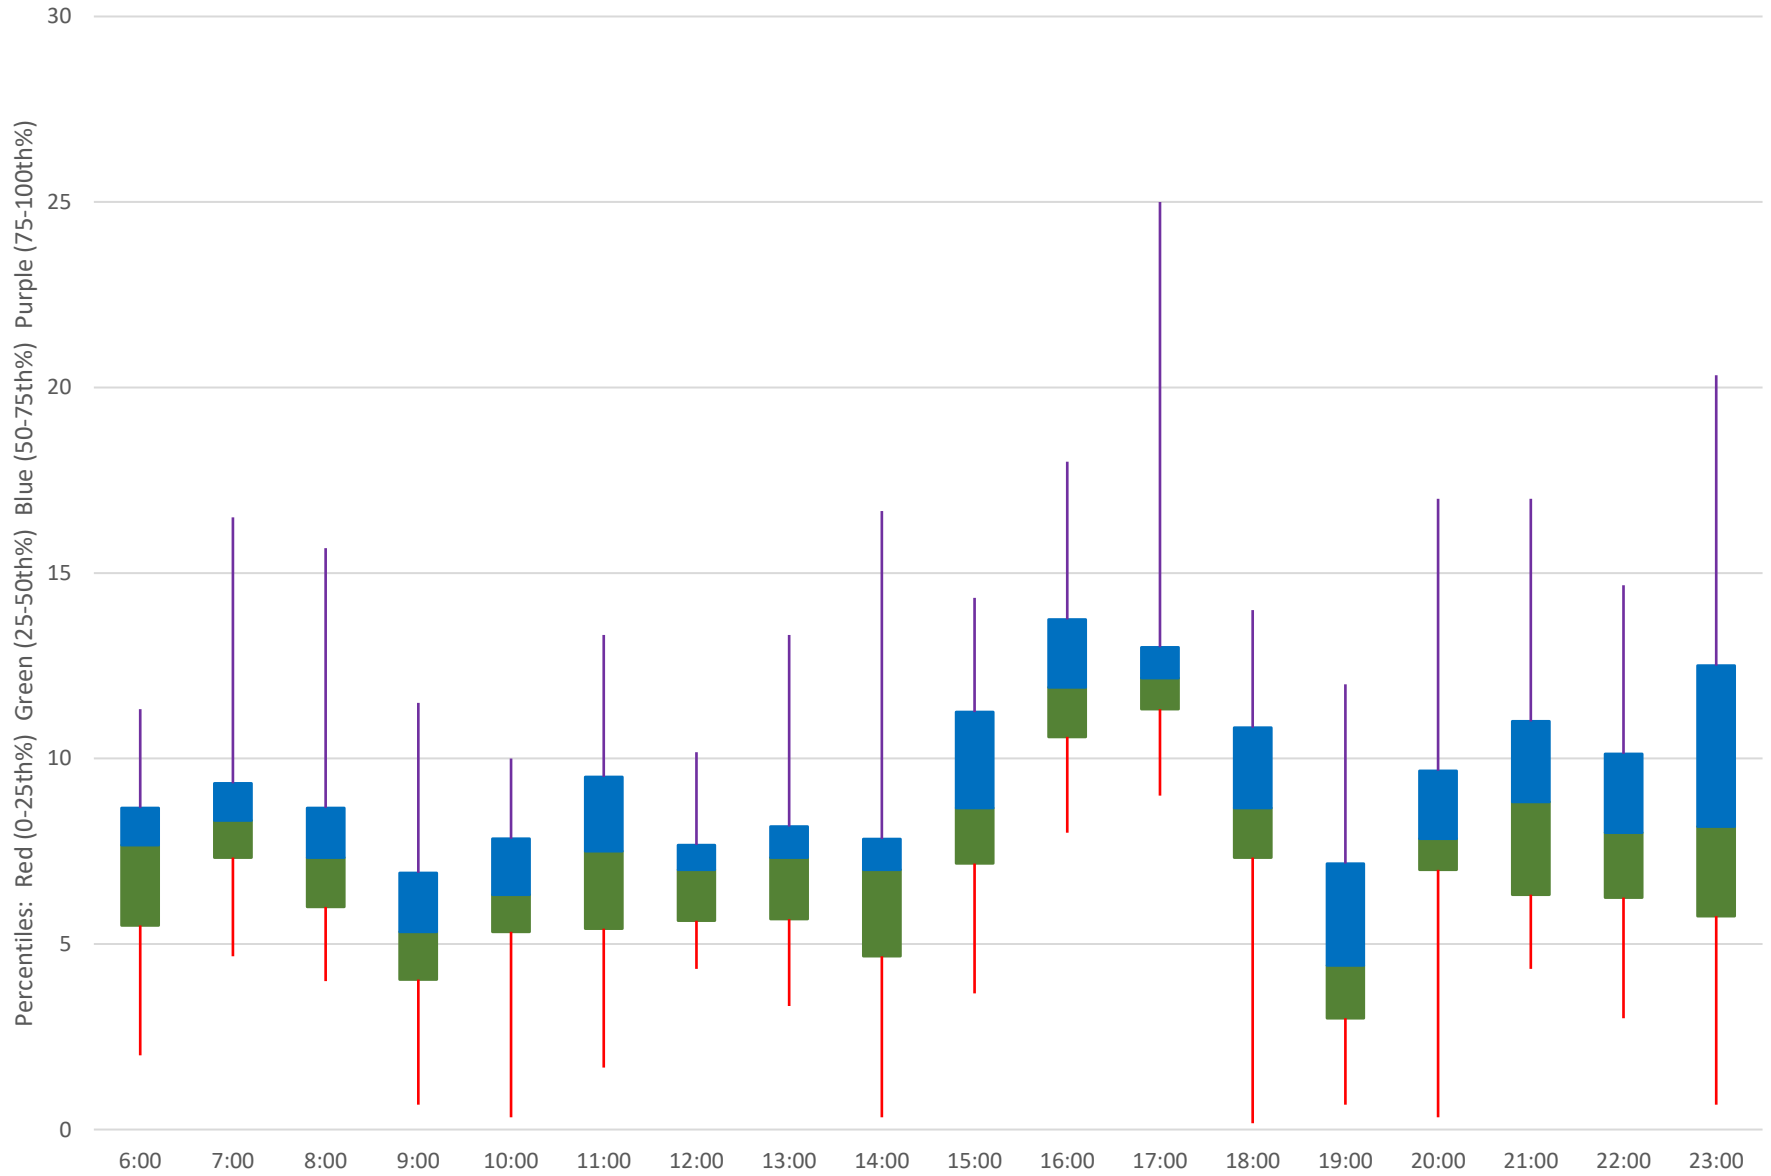

939 Finch Express Headways at Kennedy Stn Northbound February 2024

Quartiles Week 4