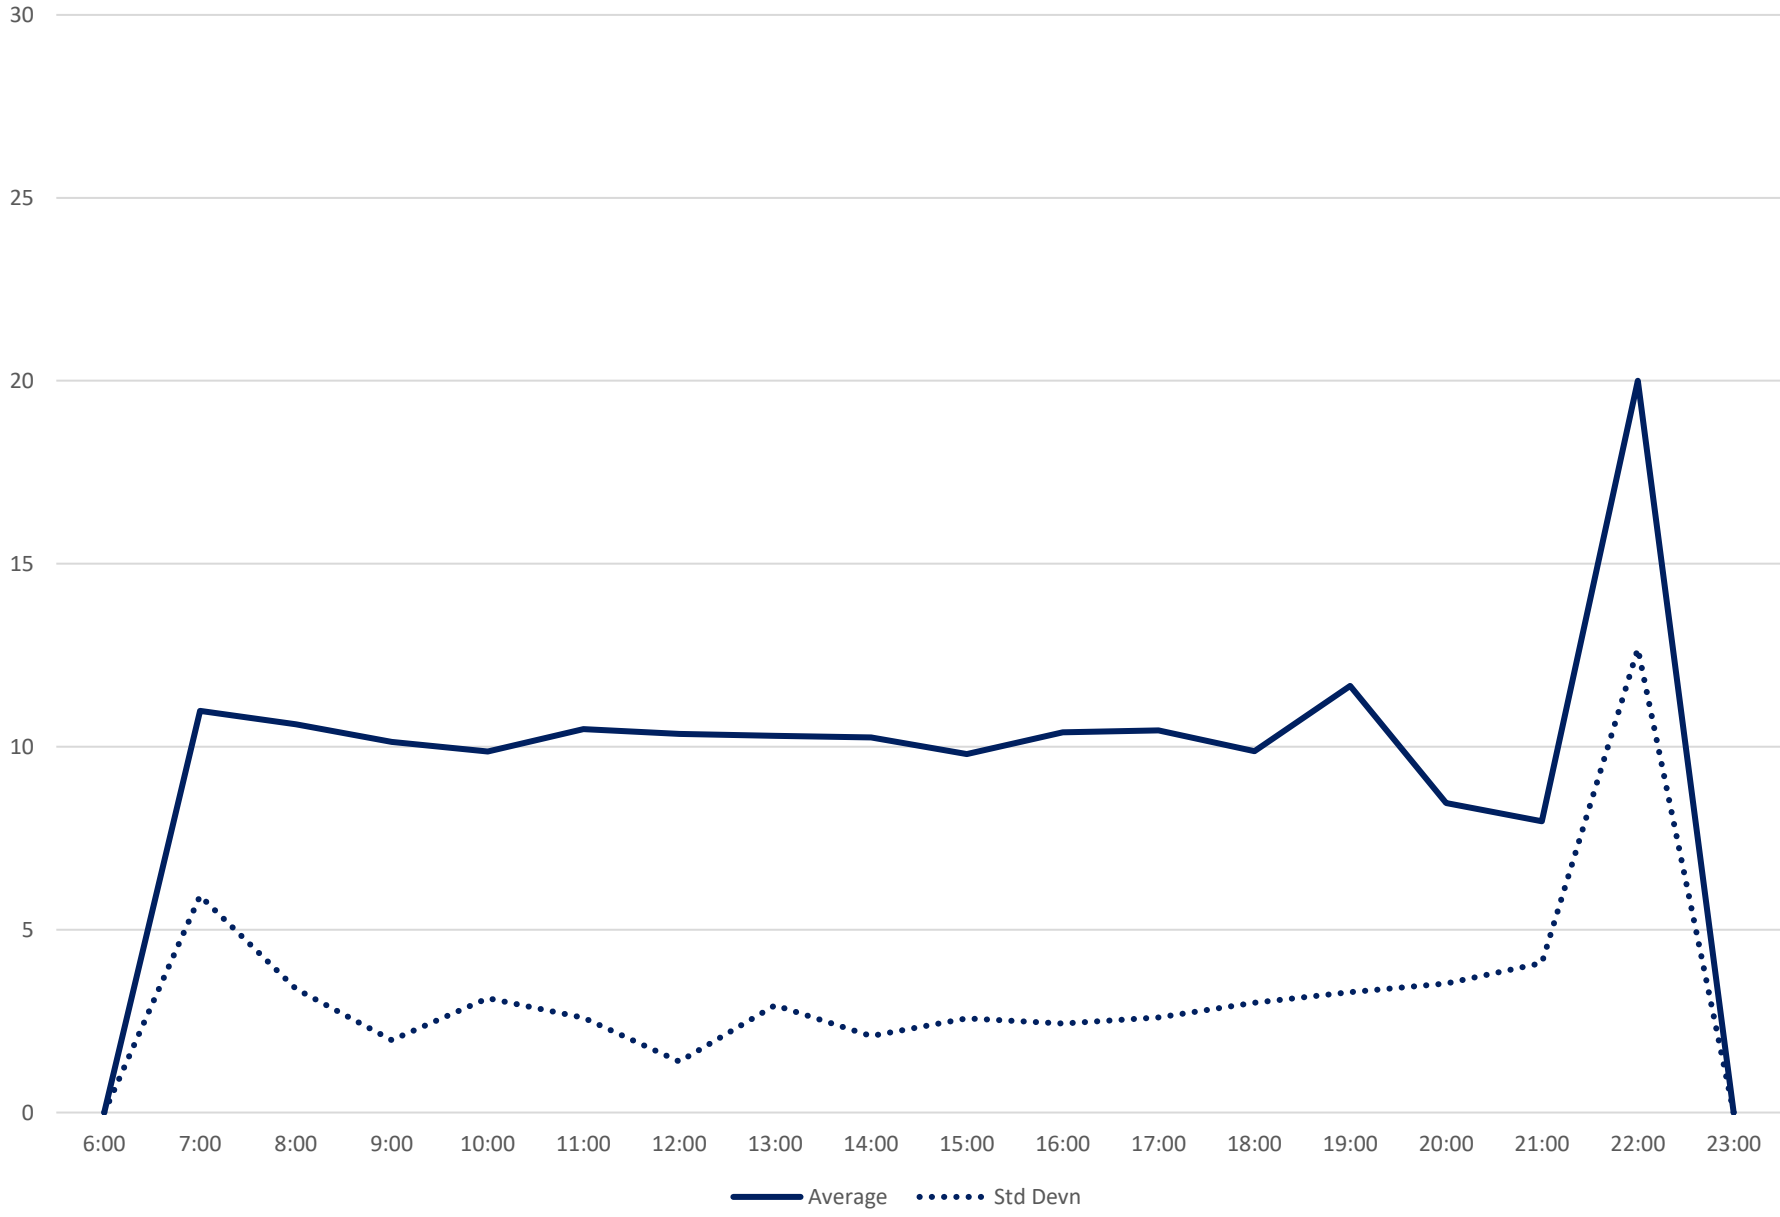

939 Finch Express Headways at Kennedy Stn Northbound February 2024 Saturdays

939 Finch Express Headways at Kennedy Stn Northbound February 2024

Quartiles Saturdays

939 Finch Express Headways at Kennedy Stn Northbound February 2024 Sunday Statistics