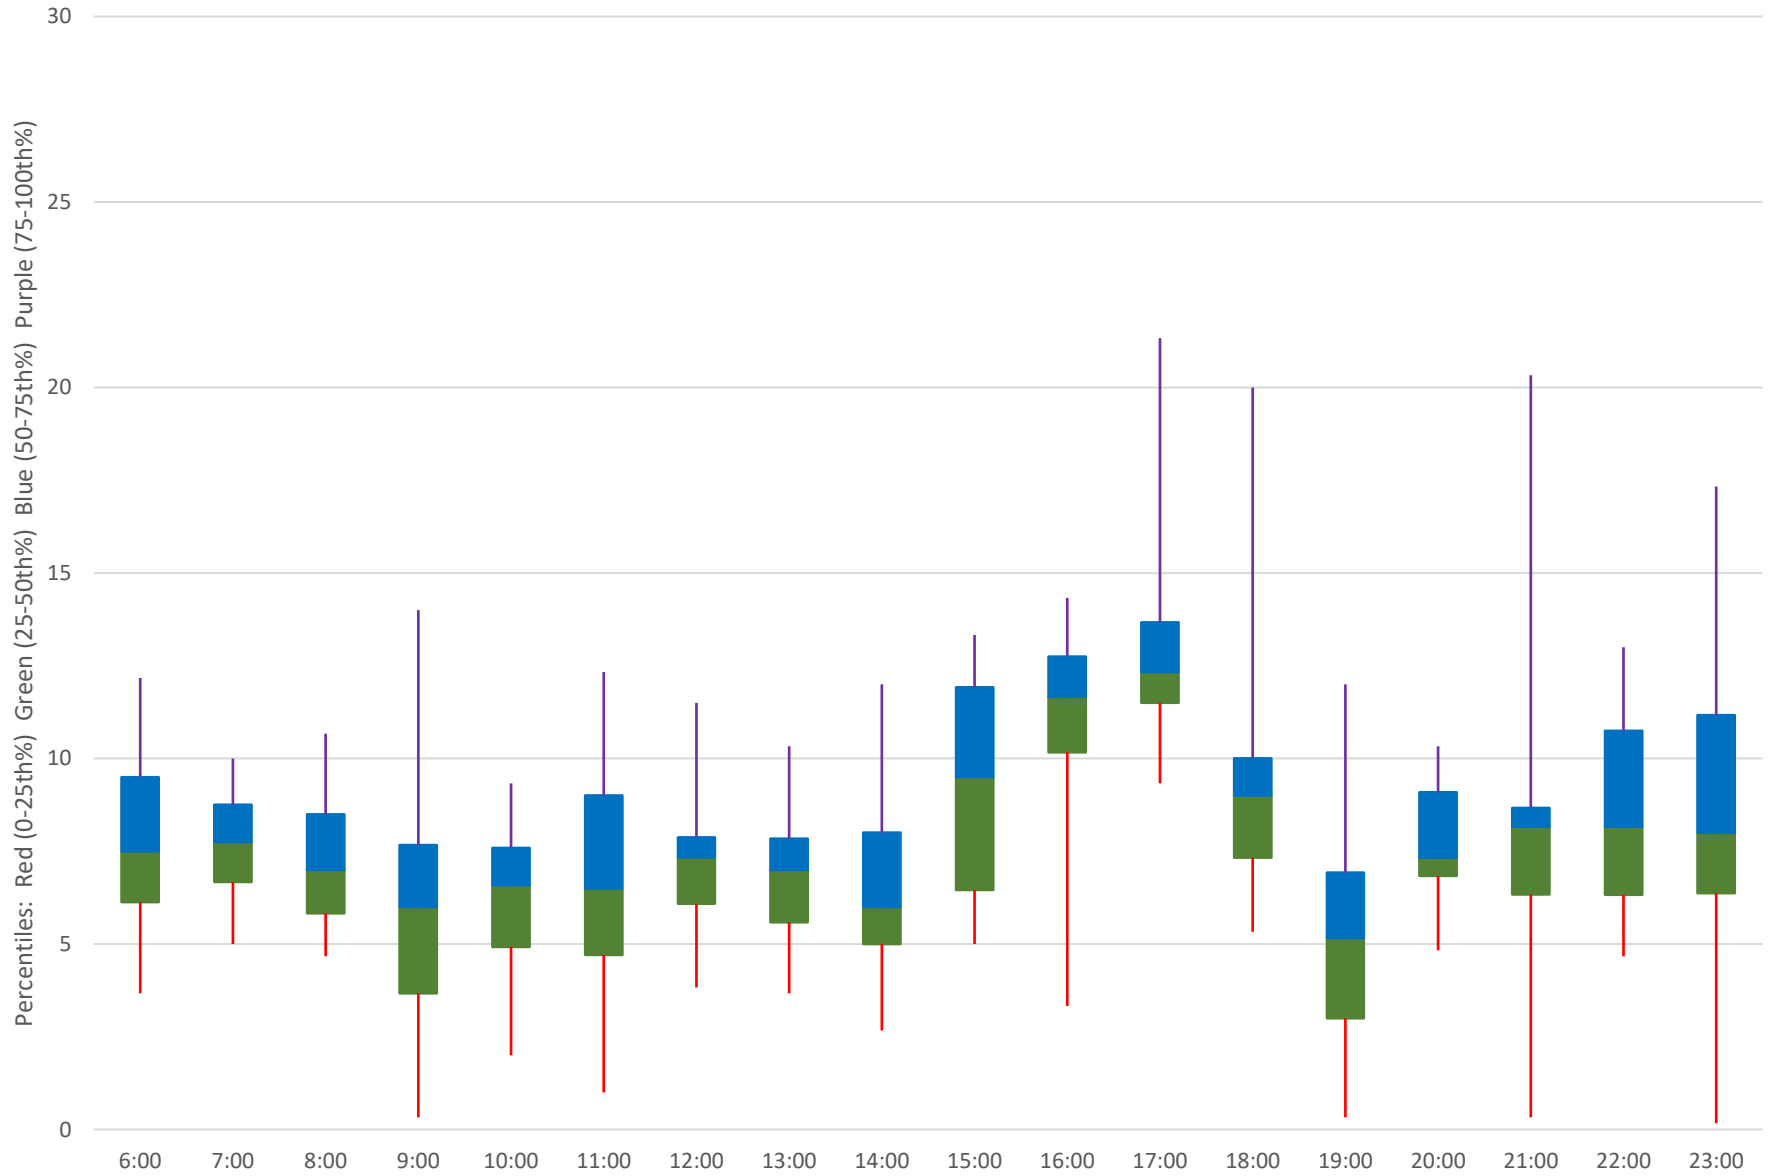

939 Finch Express Headways at Kennedy Stn Northbound February 2024

Quartiles Week 1