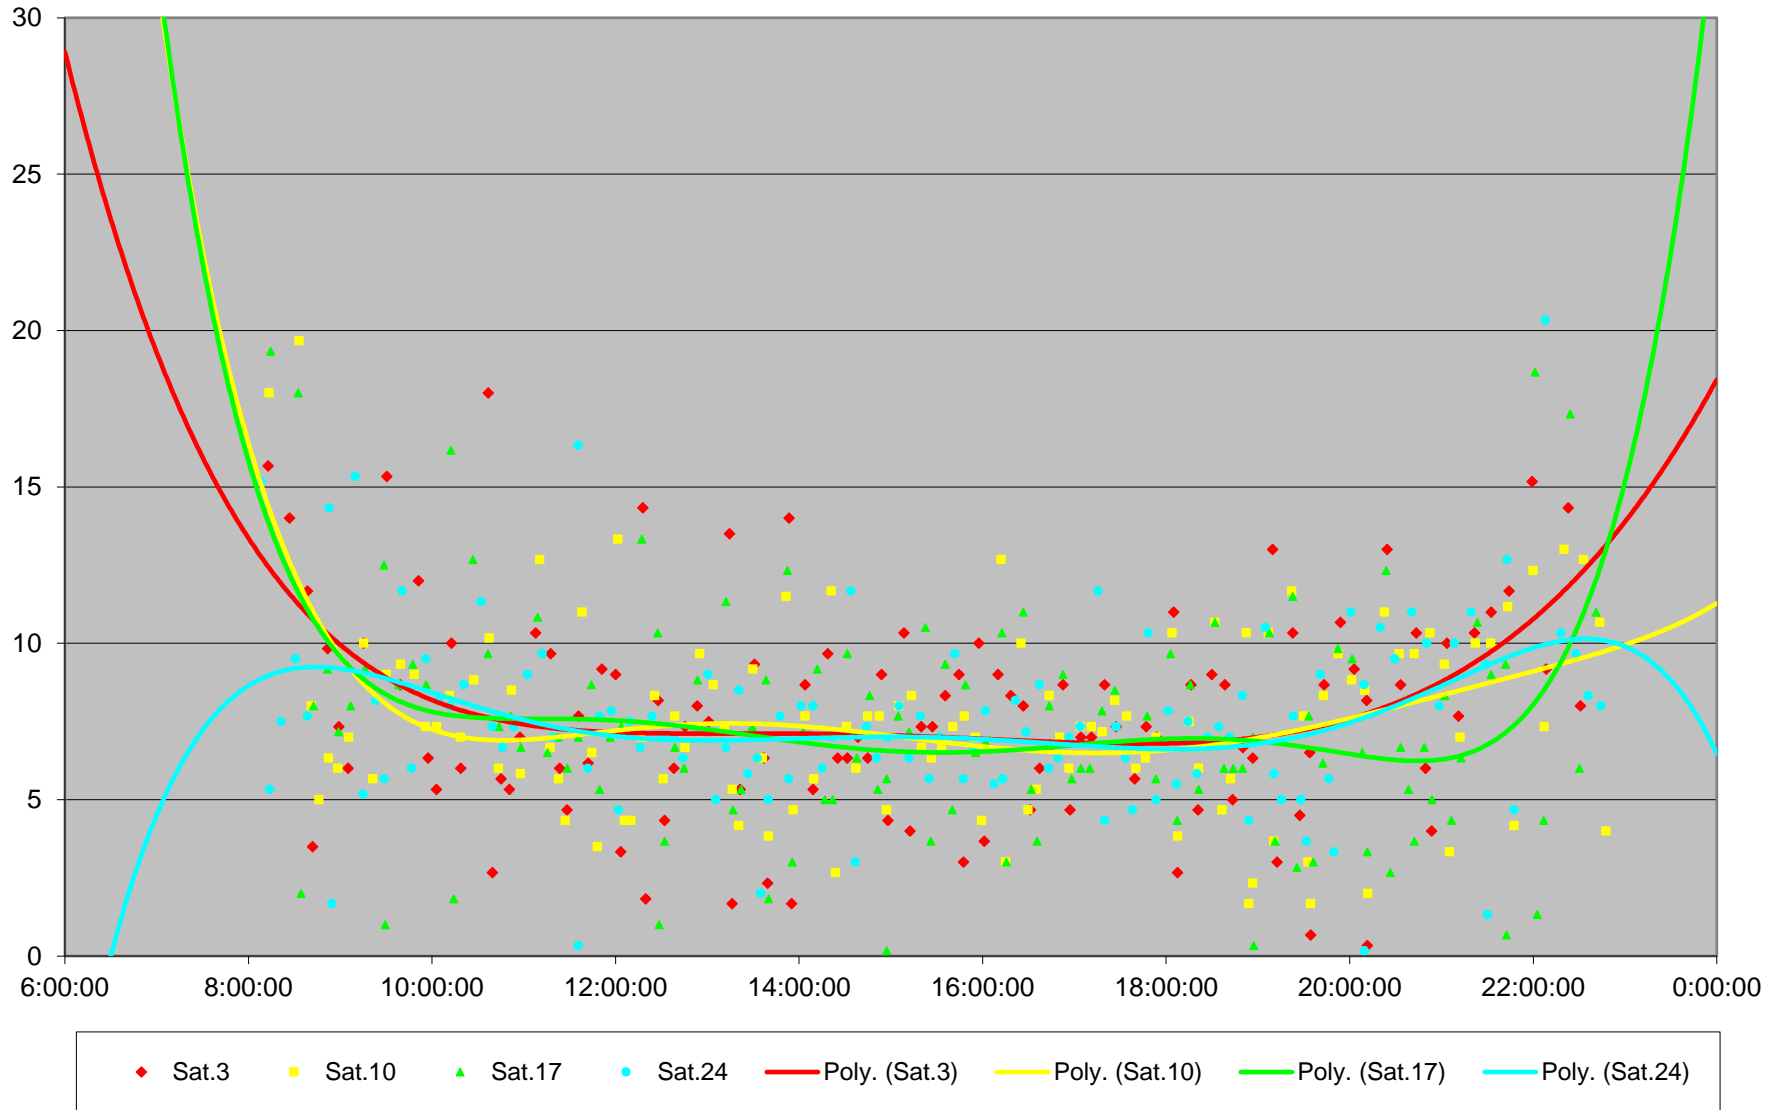

Quartiles Week 4

939 Finch Express Headways at Kennedy Stn Northbound February 2024 Week 5

939 Finch Express Headways at Kennedy Stn Northbound February 2024 Quartiles Week 5

939 Finch Express Headways at Kennedy Stn Northbound February 2024 Saturday Statistics

939 Finch Express Headways at Kennedy Stn Northbound February 2024 Saturdays

939 Finch Express Headways at Kennedy Stn Northbound February 2024

Quartiles Saturdays

939 Finch Express Headways at Kennedy Stn Northbound February 2024 Sunday Statistics