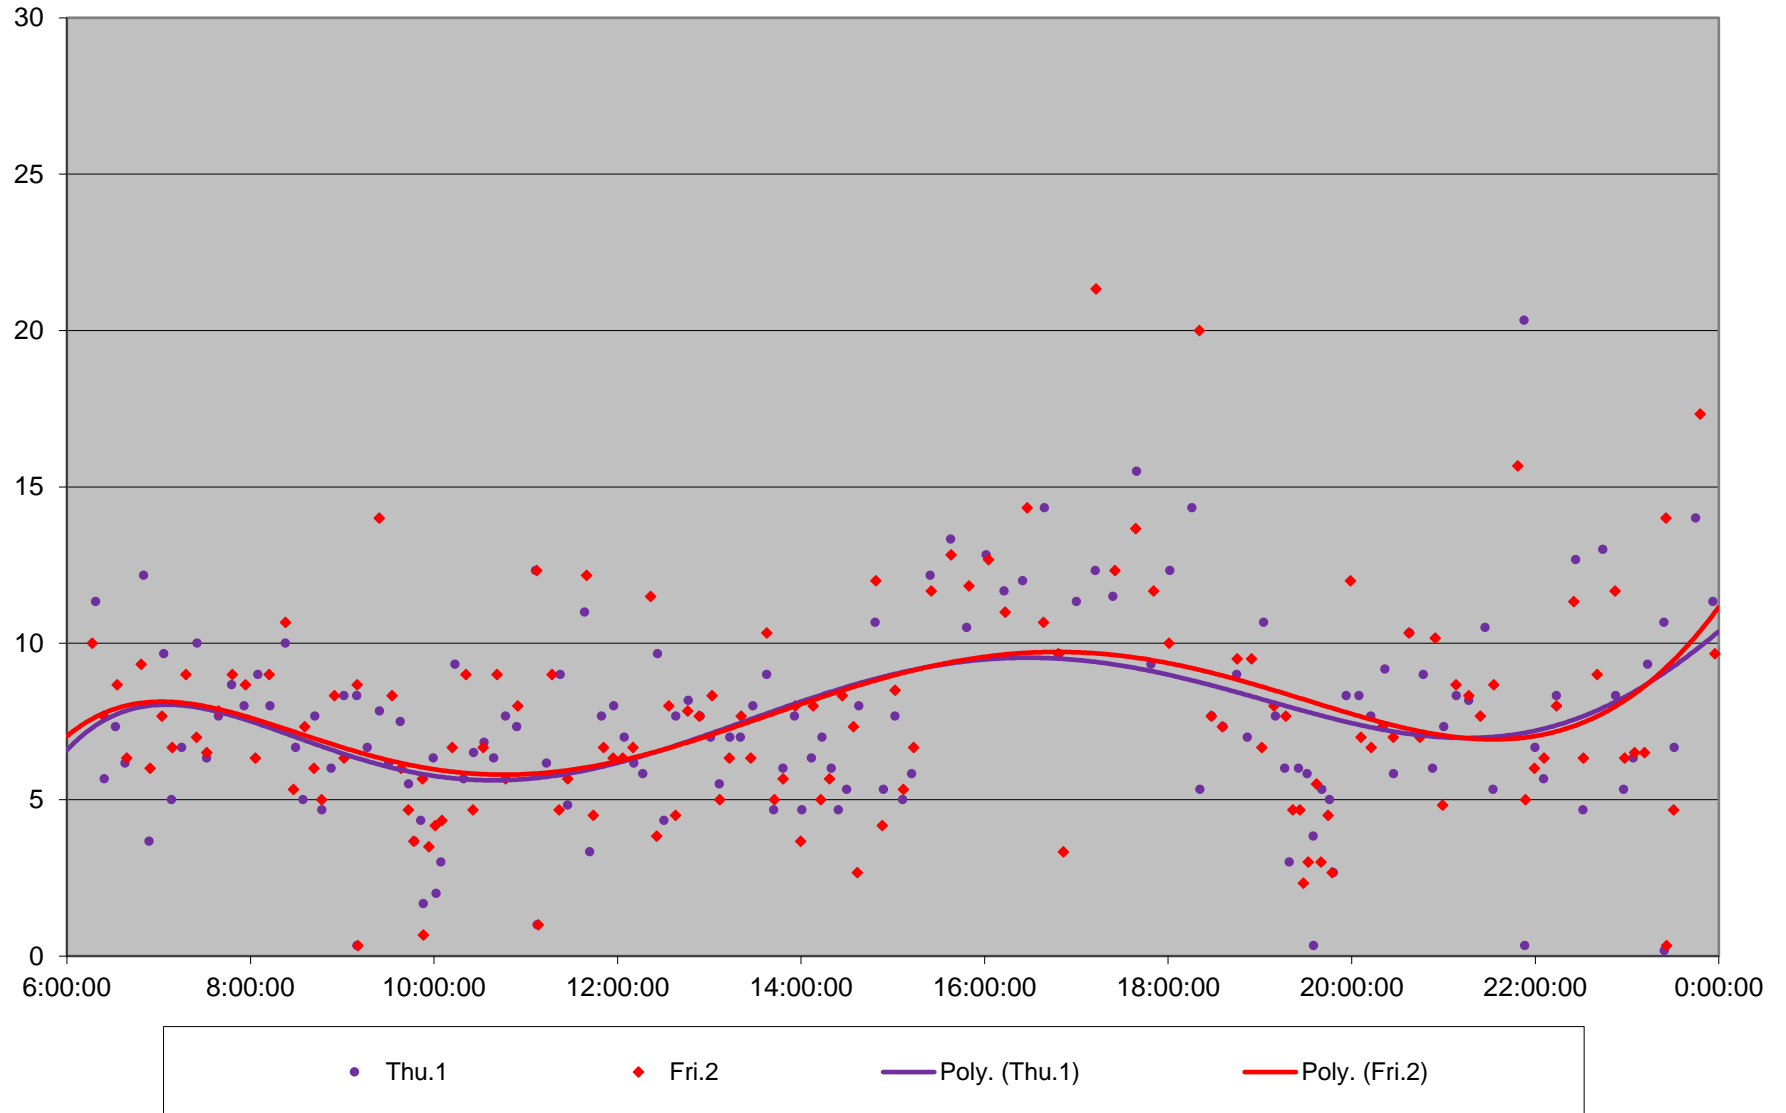

939 Finch Express Headways at Kennedy Stn Northbound February 2024 Weekday Statistics

939 Finch Express Headways at Kennedy Stn Northbound February 2024 Week 1

939 Finch Express Headways at Kennedy Stn Northbound February 2024