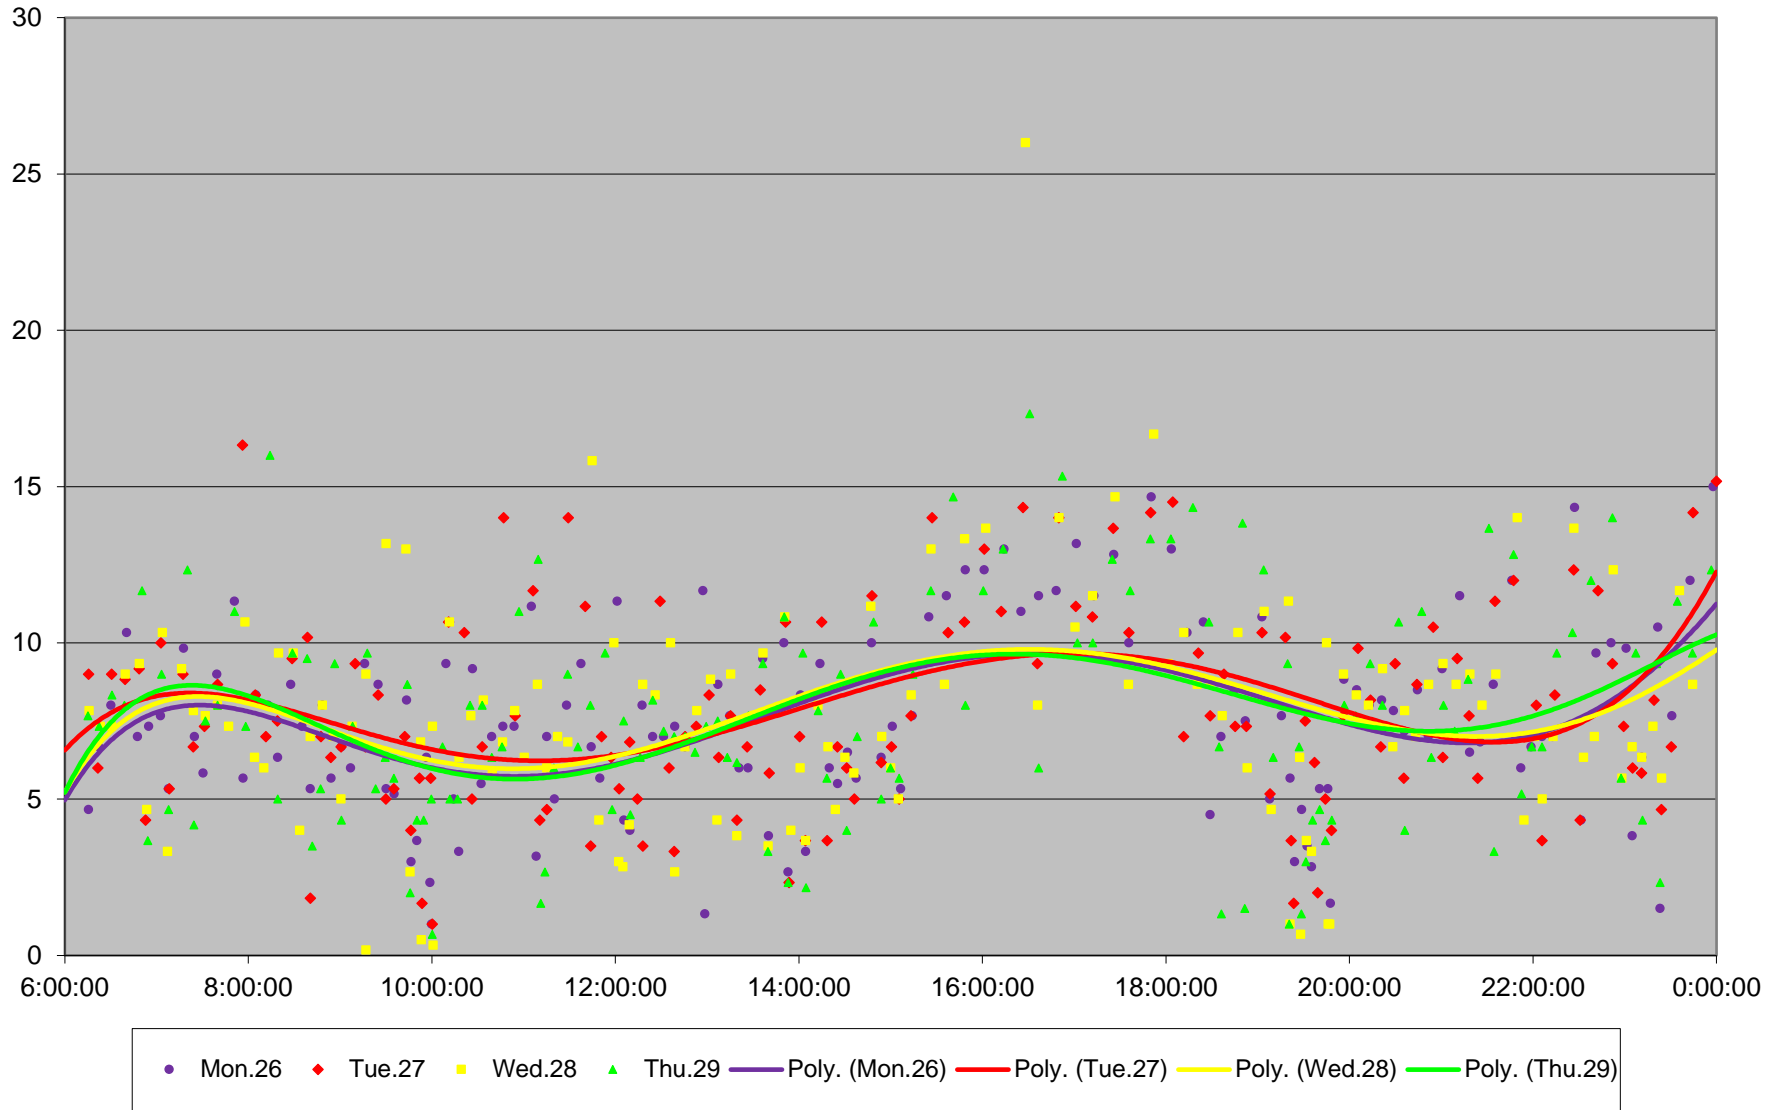

939 Finch Express Headways at Kennedy Stn Northbound February 2024 Week 5