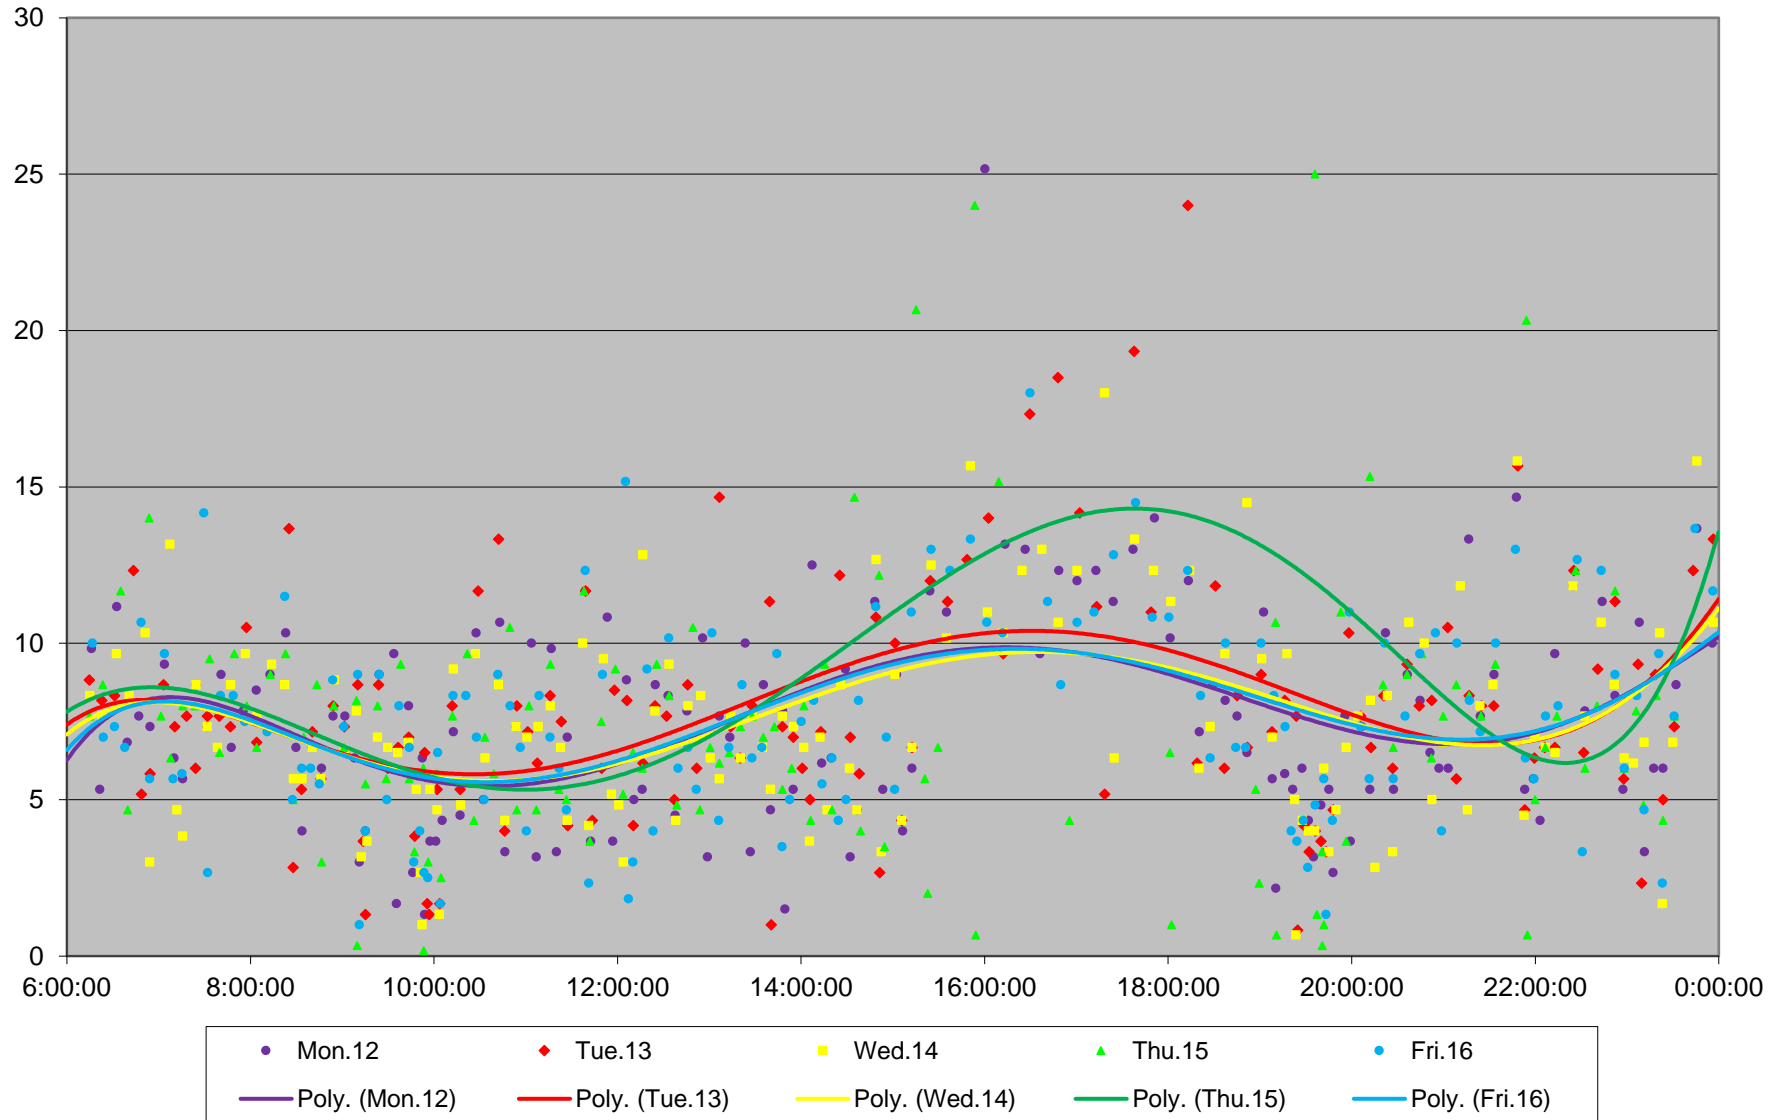

Quartiles Week 1

939 Finch Express Headways at Kennedy Stn Northbound February 2024 Week 2

939 Finch Express Headways at Kennedy Stn Northbound February 2024

Quartiles Week 2

939 Finch Express Headways at Kennedy Stn Northbound February 2024 Week 3