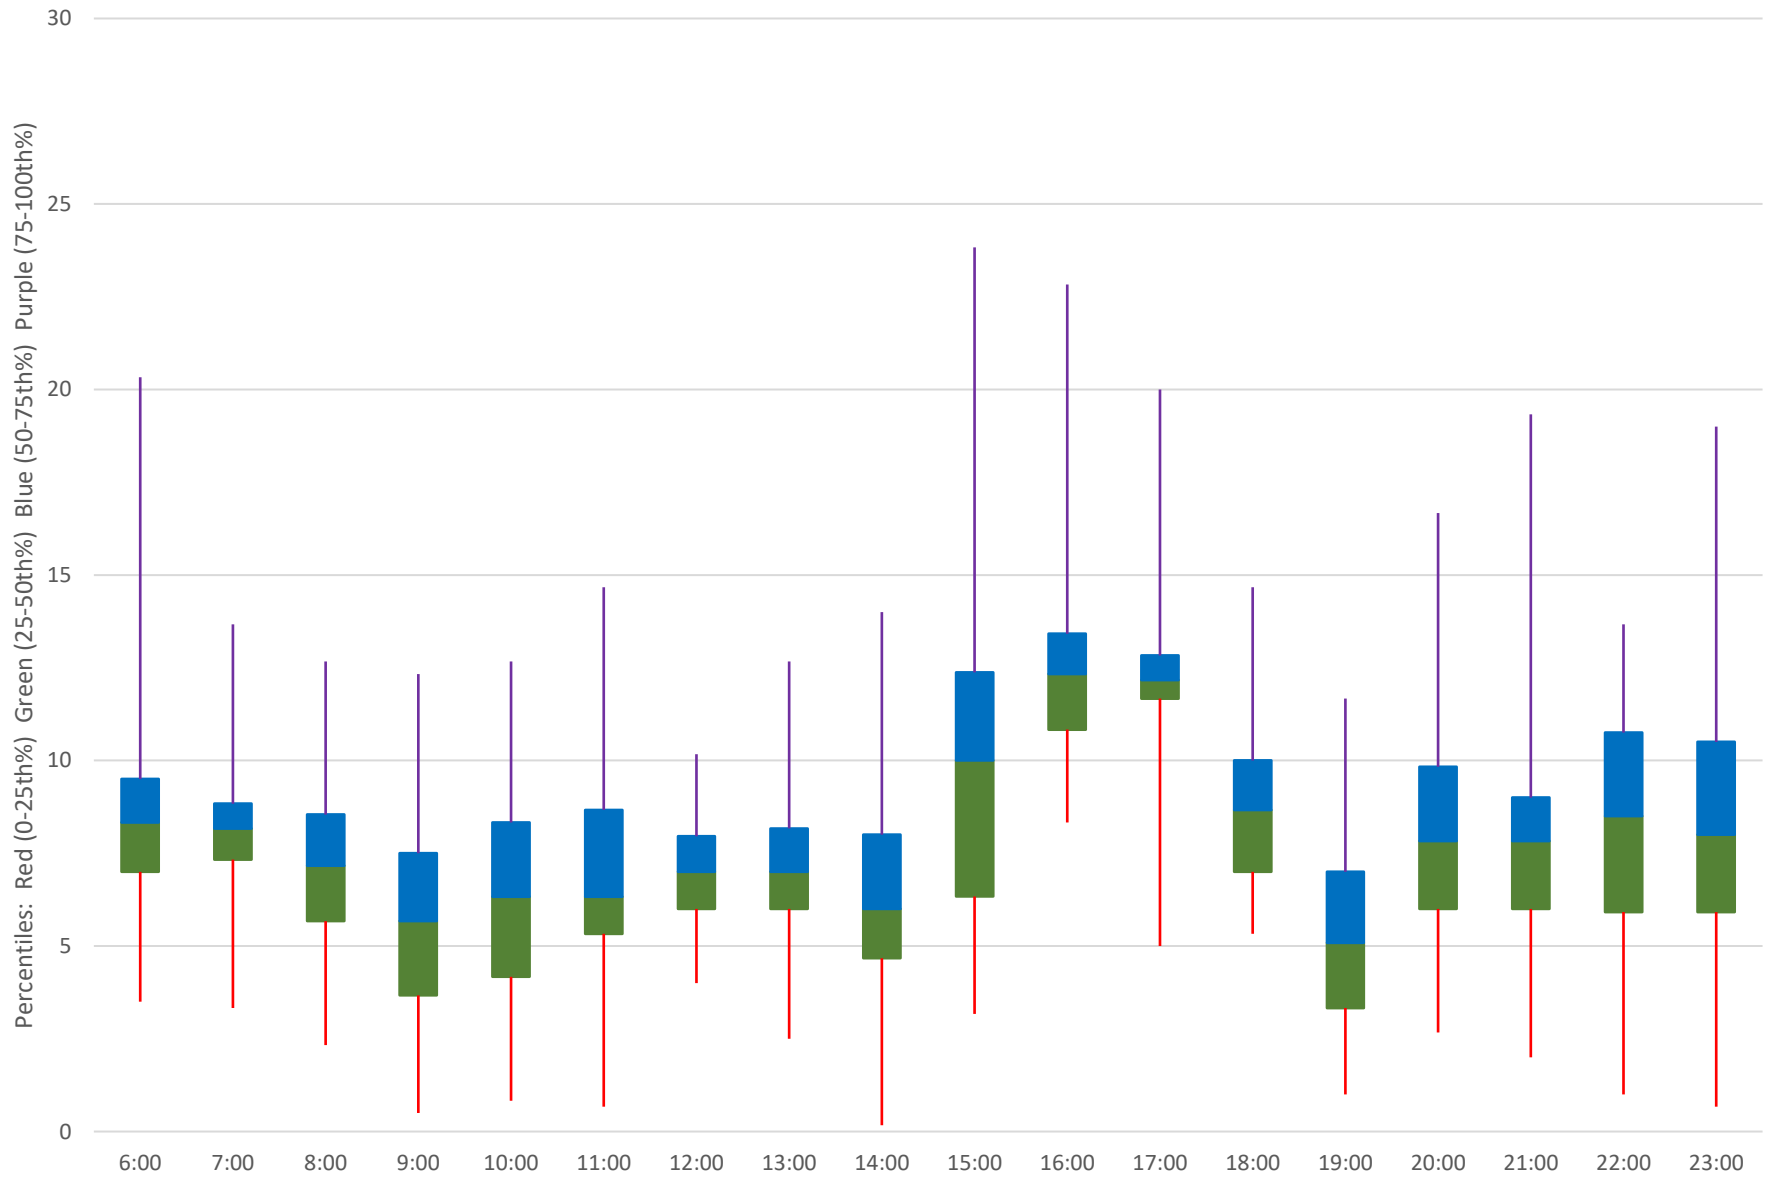

Quartiles Week 1

939 Finch Express Headways at Kennedy Stn Northbound February 2024 Week 2

939 Finch Express Headways at Kennedy Stn Northbound February 2024

Quartiles Week 2

939 Finch Express Headways at Kennedy Stn Northbound February 2024 Week 3