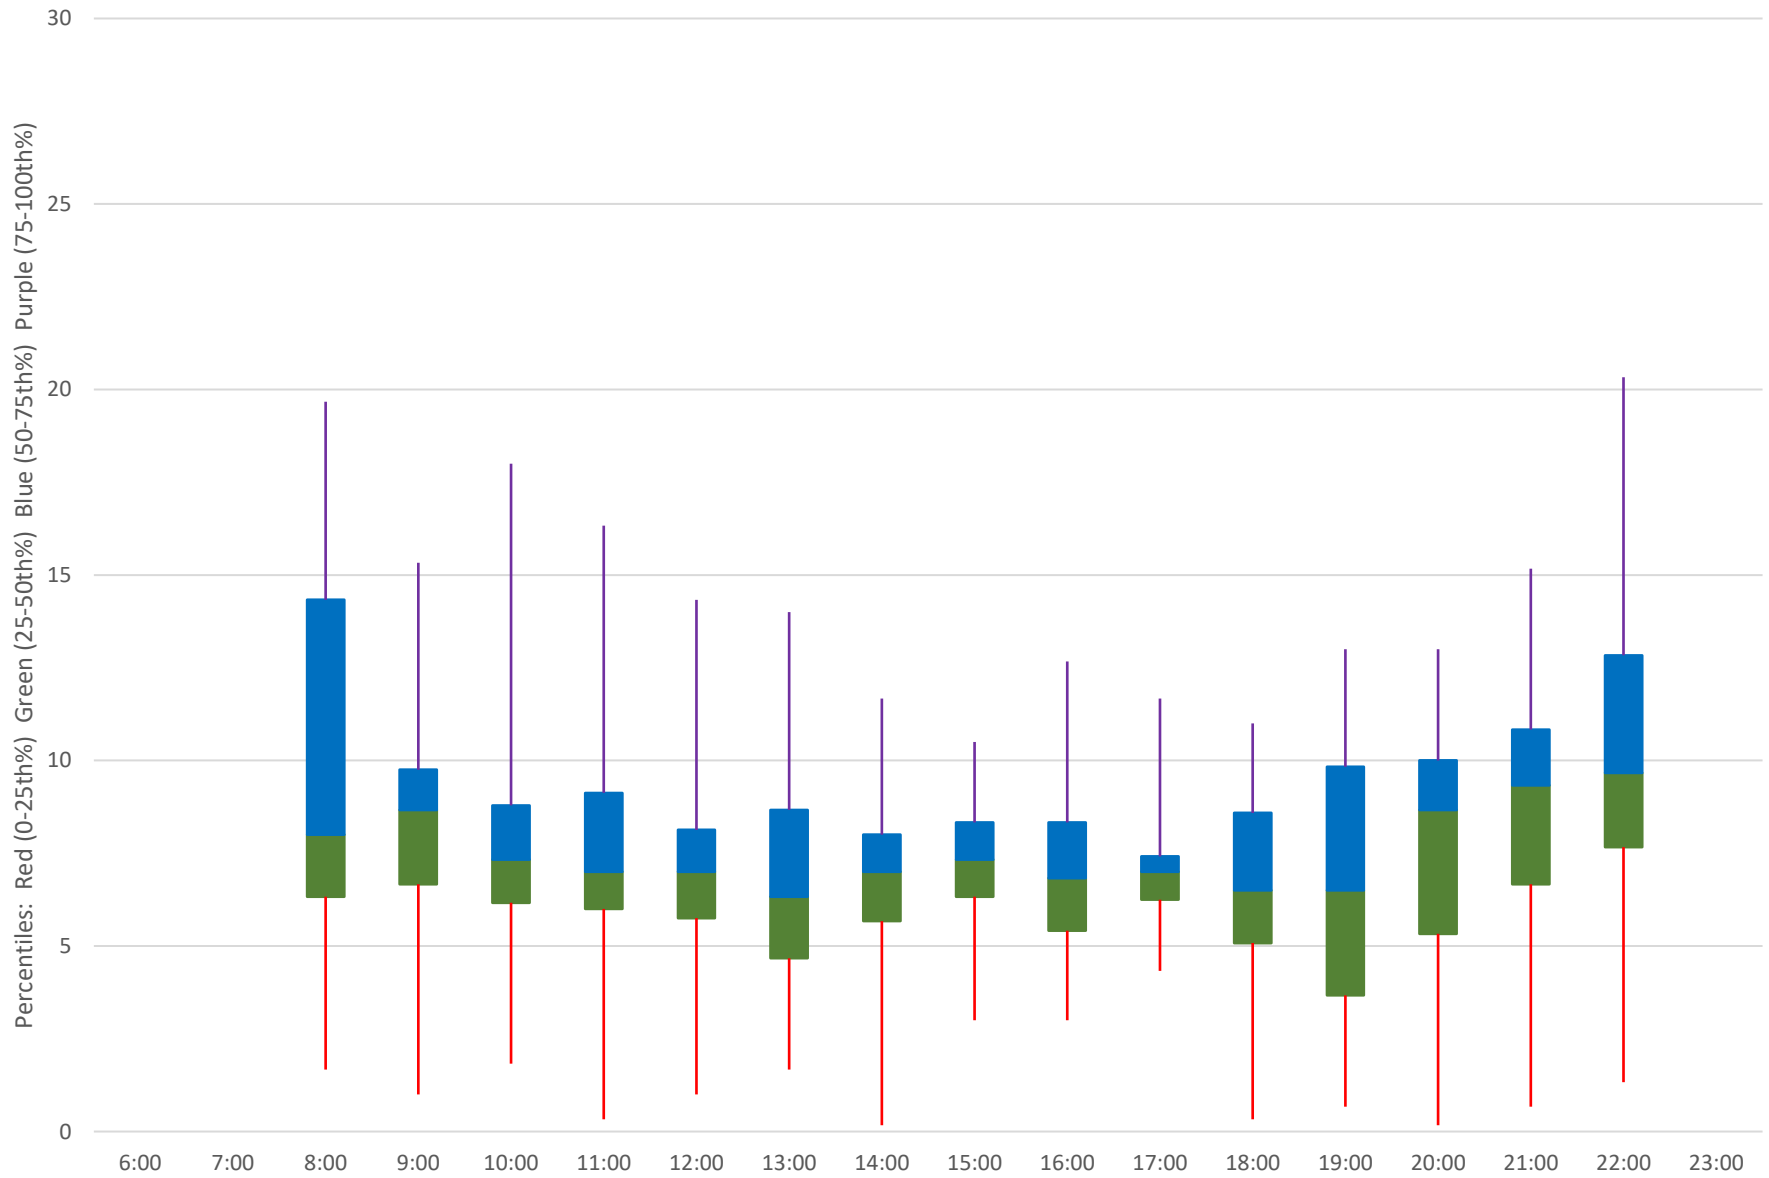

939 Finch Express Headways at Kennedy Stn Northbound February 2024

Quartiles Saturdays