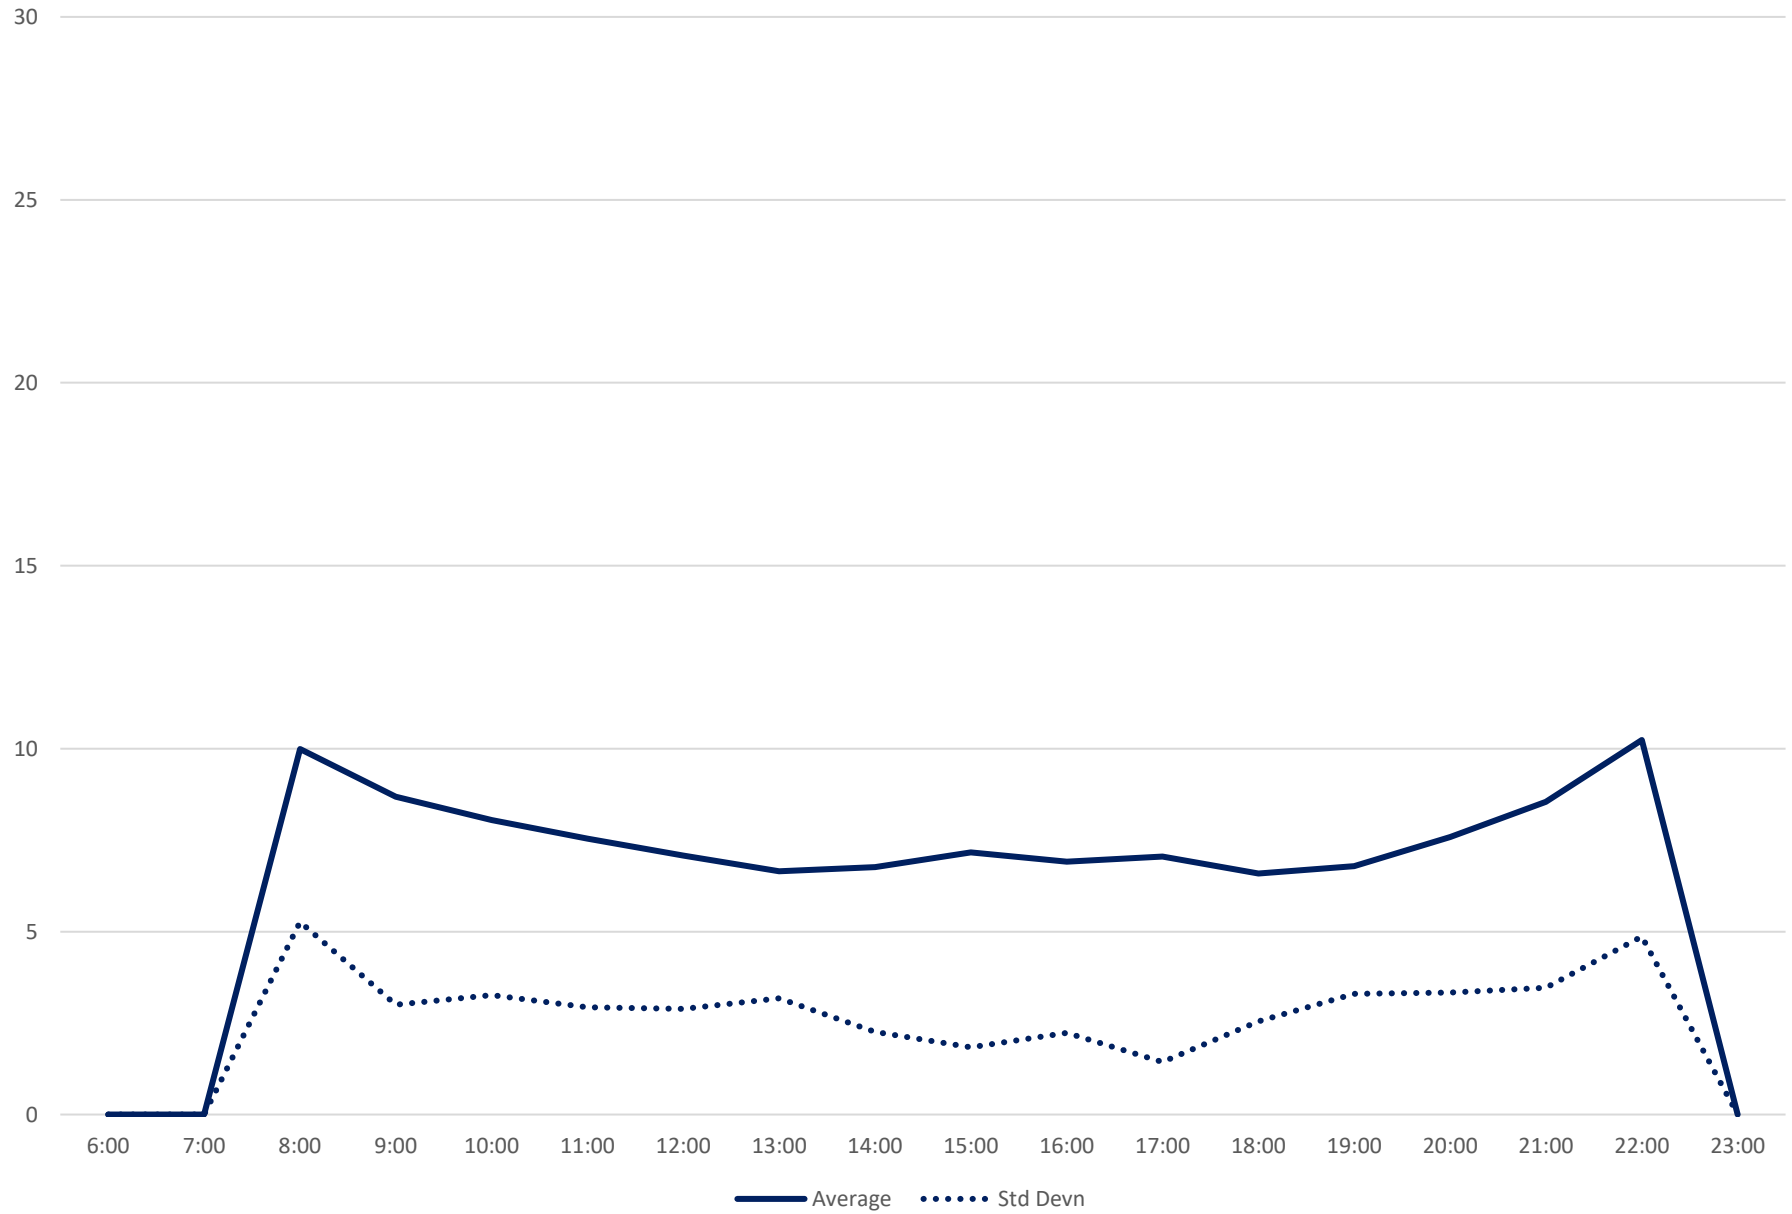

Quartiles Week 4

939 Finch Express Headways at Kennedy Stn Northbound February 2024 Week 5

939 Finch Express Headways at Kennedy Stn Northbound February 2024 Quartiles Week 5

939 Finch Express Headways at Kennedy Stn Northbound February 2024 Saturday Statistics

939 Finch Express Headways at Kennedy Stn Northbound February 2024 Saturdays

939 Finch Express Headways at Kennedy Stn Northbound February 2024

Quartiles Saturdays

939 Finch Express Headways at Kennedy Stn Northbound February 2024 Sunday Statistics