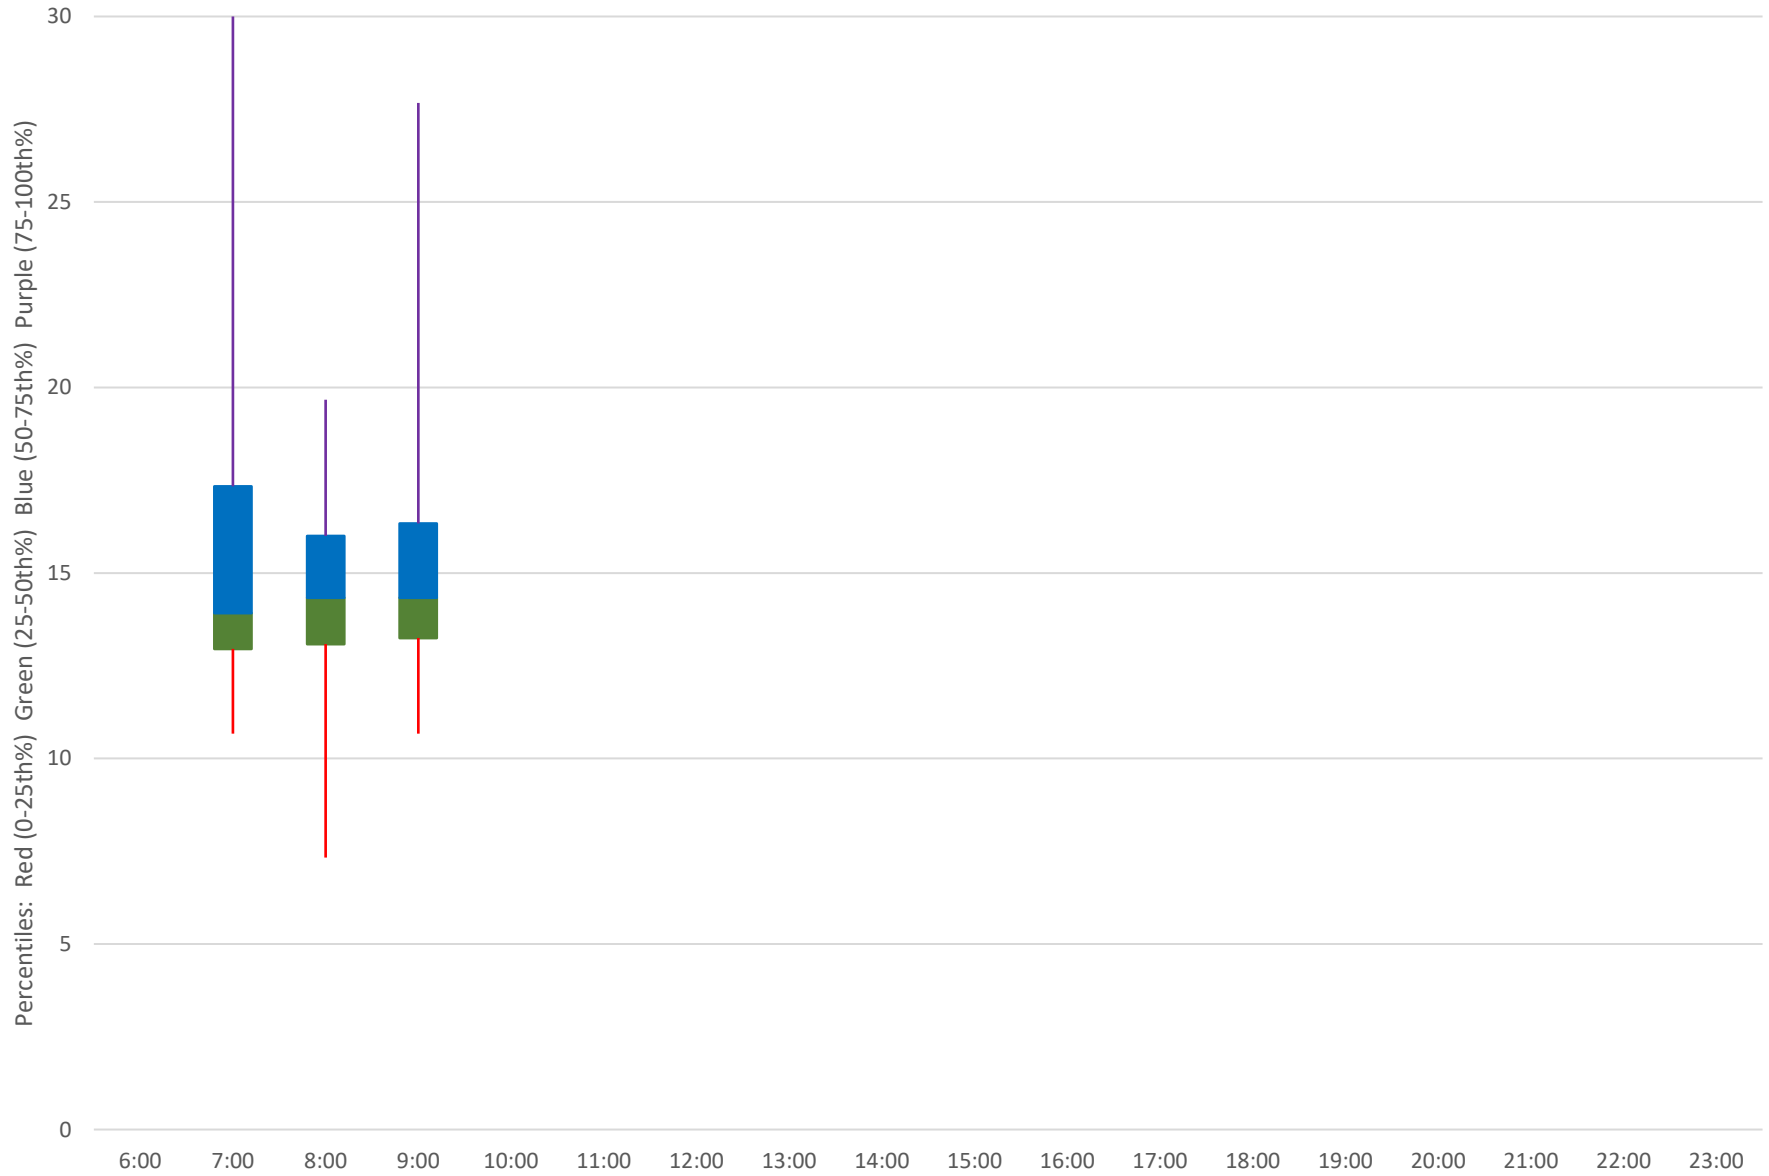

938 Headways at Kennedy Stn Eastbound February 2024

Quartiles Week 3