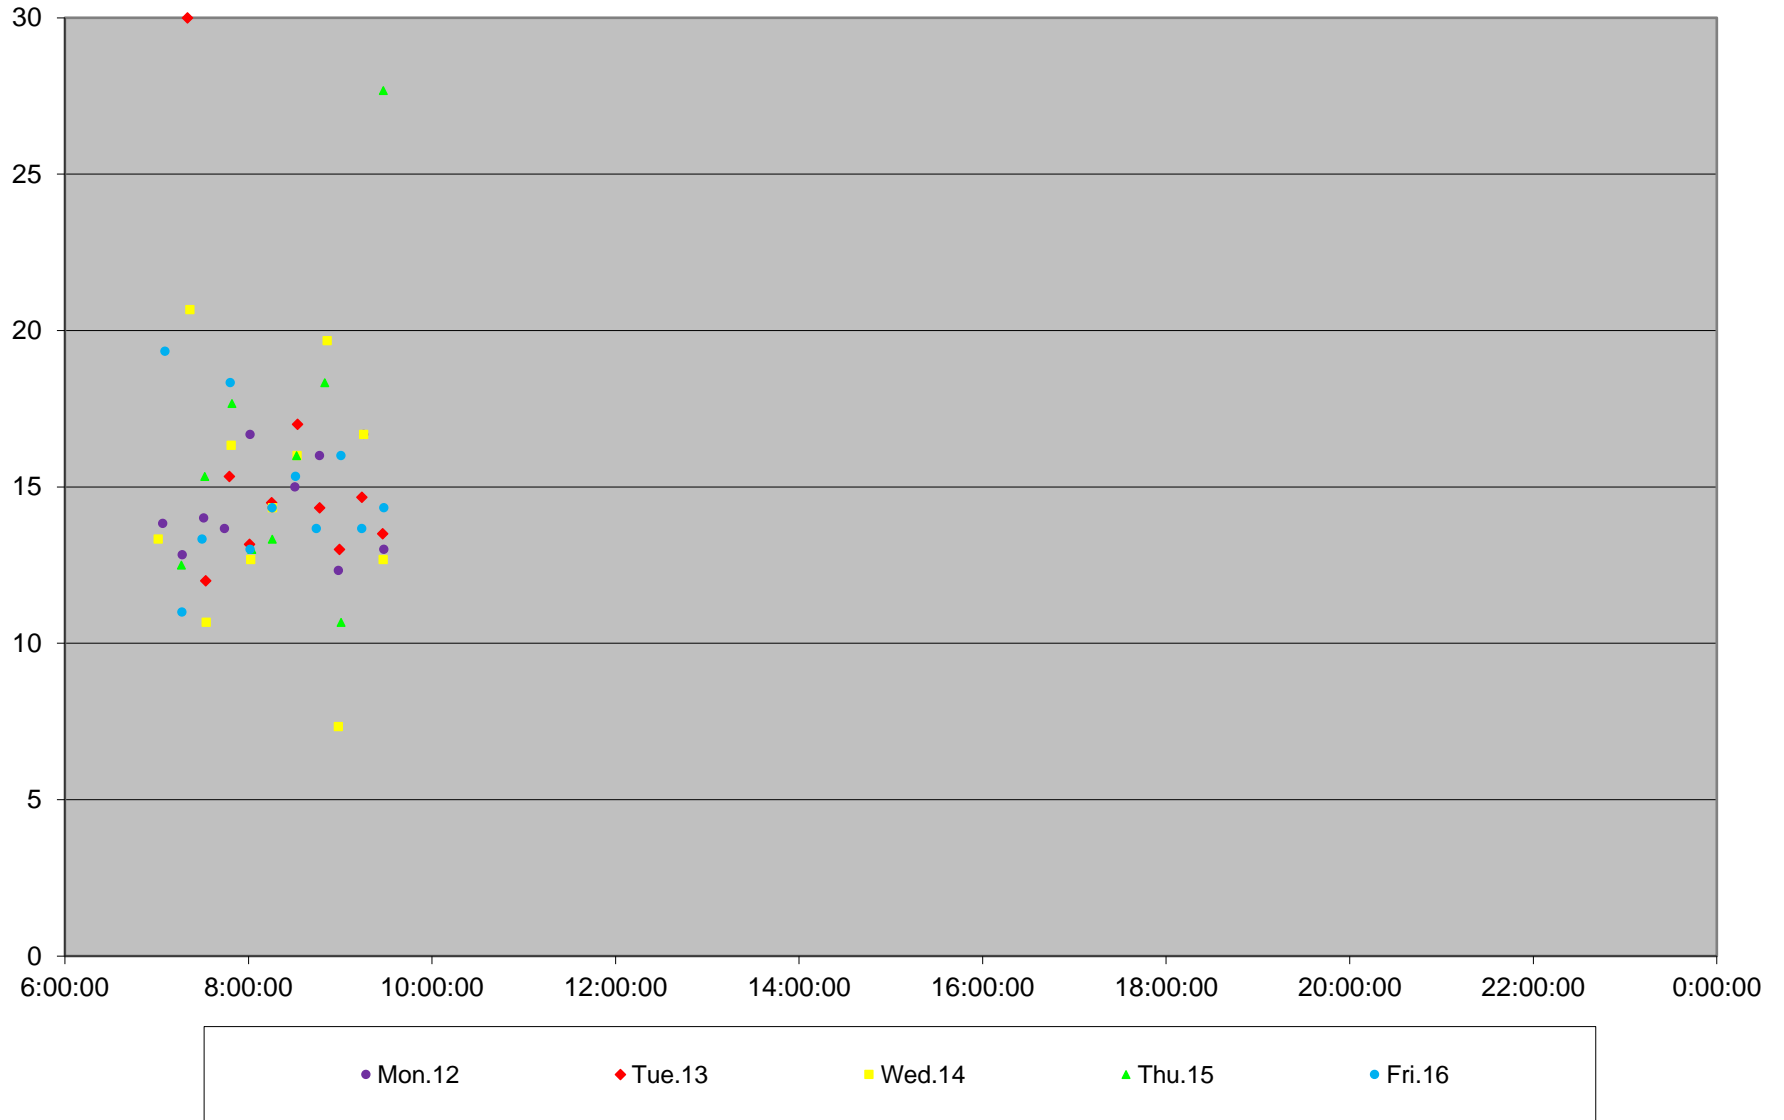

938 Headways at Kennedy Stn Eastbound February 2024 Week 3