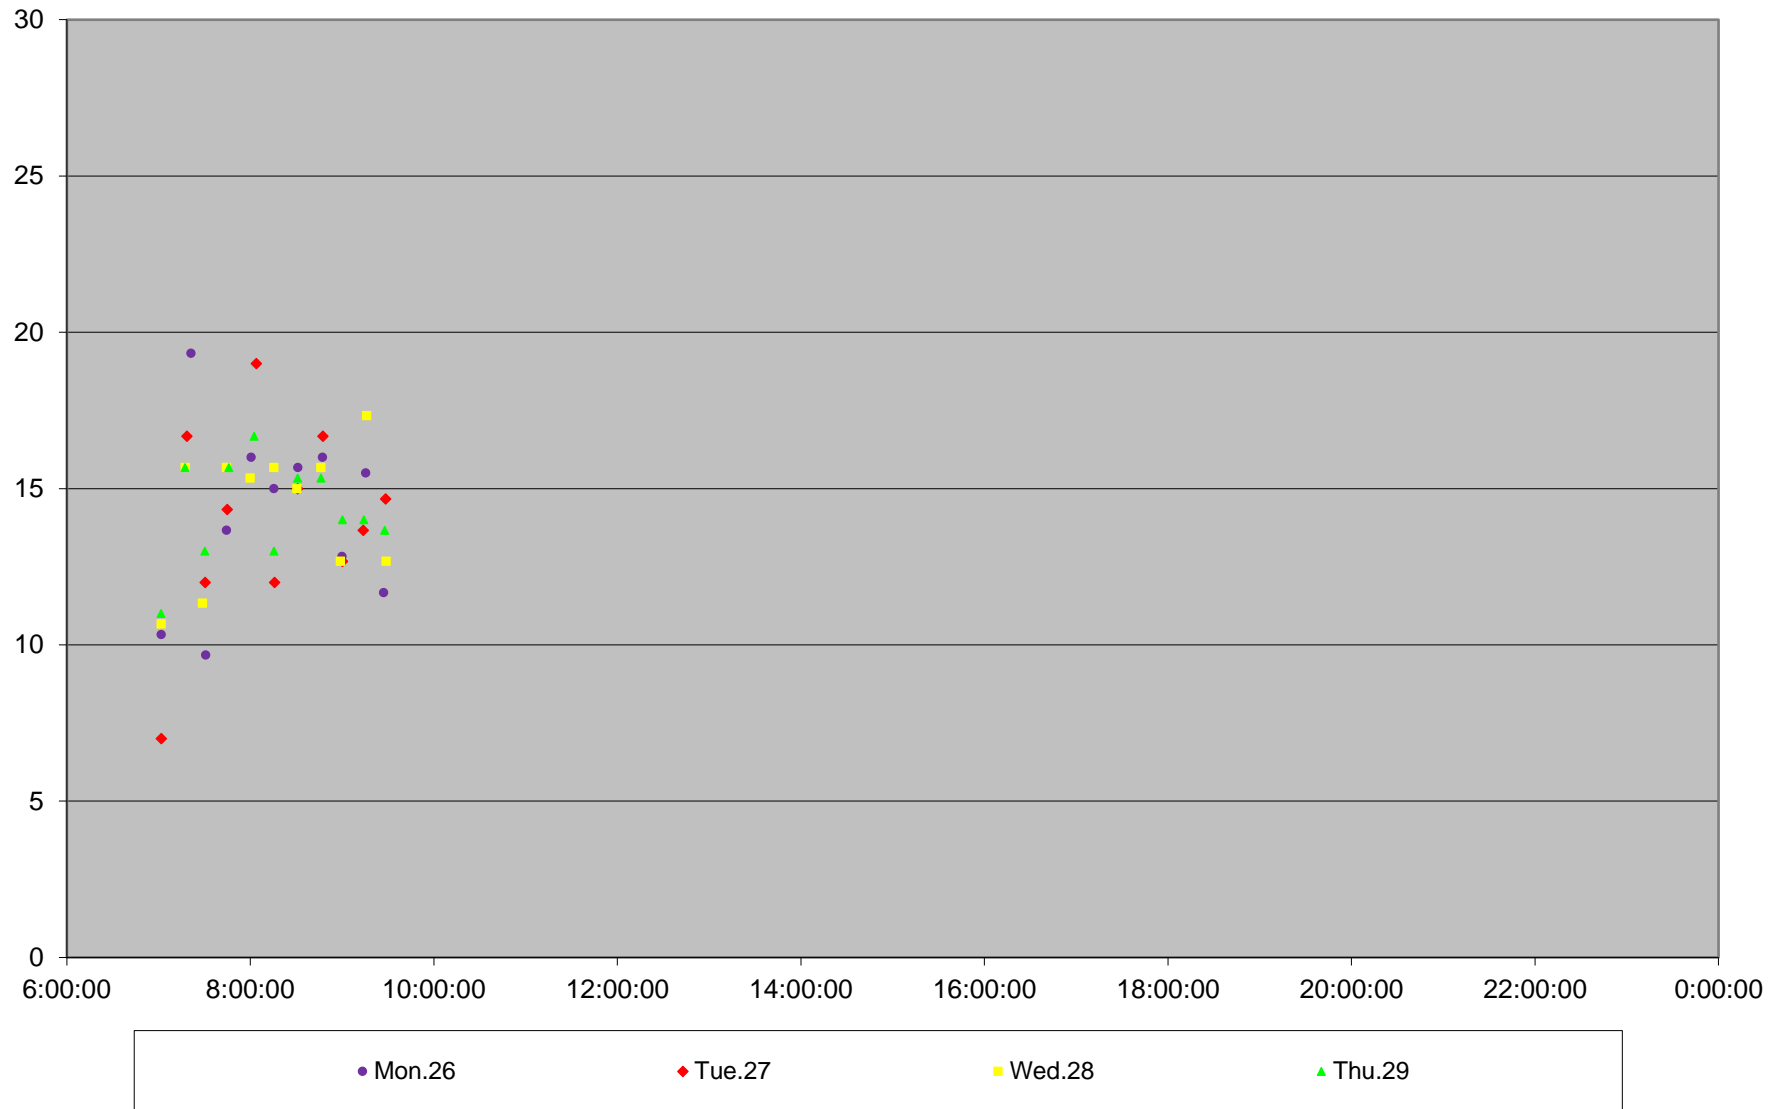

938 Headways at Kennedy Stn Eastbound February 2024 Week 3

938 Headways at Kennedy Stn Eastbound February 2024

Quartiles Week 3

938 Headways at Kennedy Stn Eastbound February 2024 Week 4

938 Headways at Kennedy Stn Eastbound February 2024 Quartiles Week 4

938 Headways at Kennedy Stn Eastbound February 2024 Week 5

938 Headways at Kennedy Stn Eastbound February 2024 Quartiles Week 5