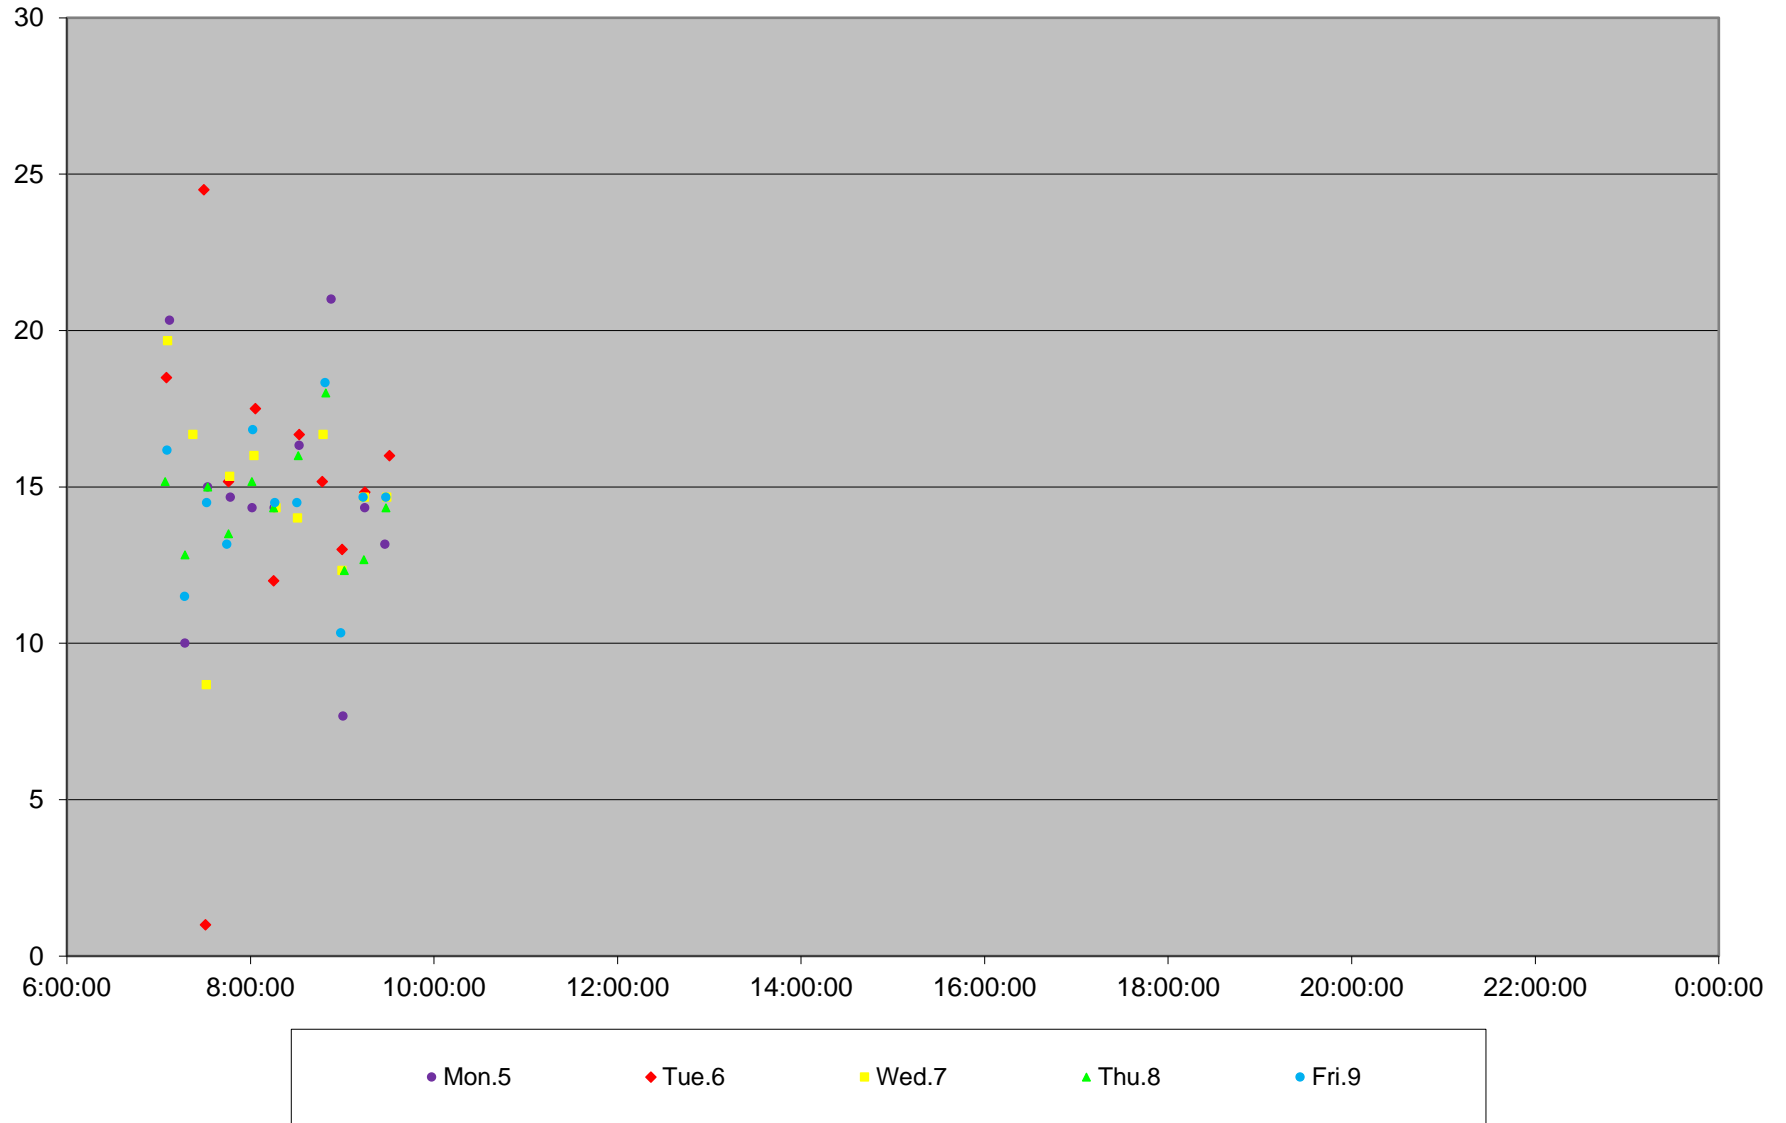

938 Headways at Kennedy Stn Eastbound February 2024 Weekday Statistics

— Average Week 1 Std Devn Week 1 — Average Week 2 Std Devn Week 2 — Average Week 3
..... Std Devn Week 3 — Average Week 4 Std Devn Week 4 — Average Week 5 Std Devn Week 5

938 Headways at Kennedy Stn Eastbound February 2024 Week 1

938 Headways at Kennedy Stn Eastbound February 2024

Quartiles Week 1

938 Headways at Kennedy Stn Eastbound February 2024 Week 2

938 Headways at Kennedy Stn Eastbound February 2024 Quartiles Week 2