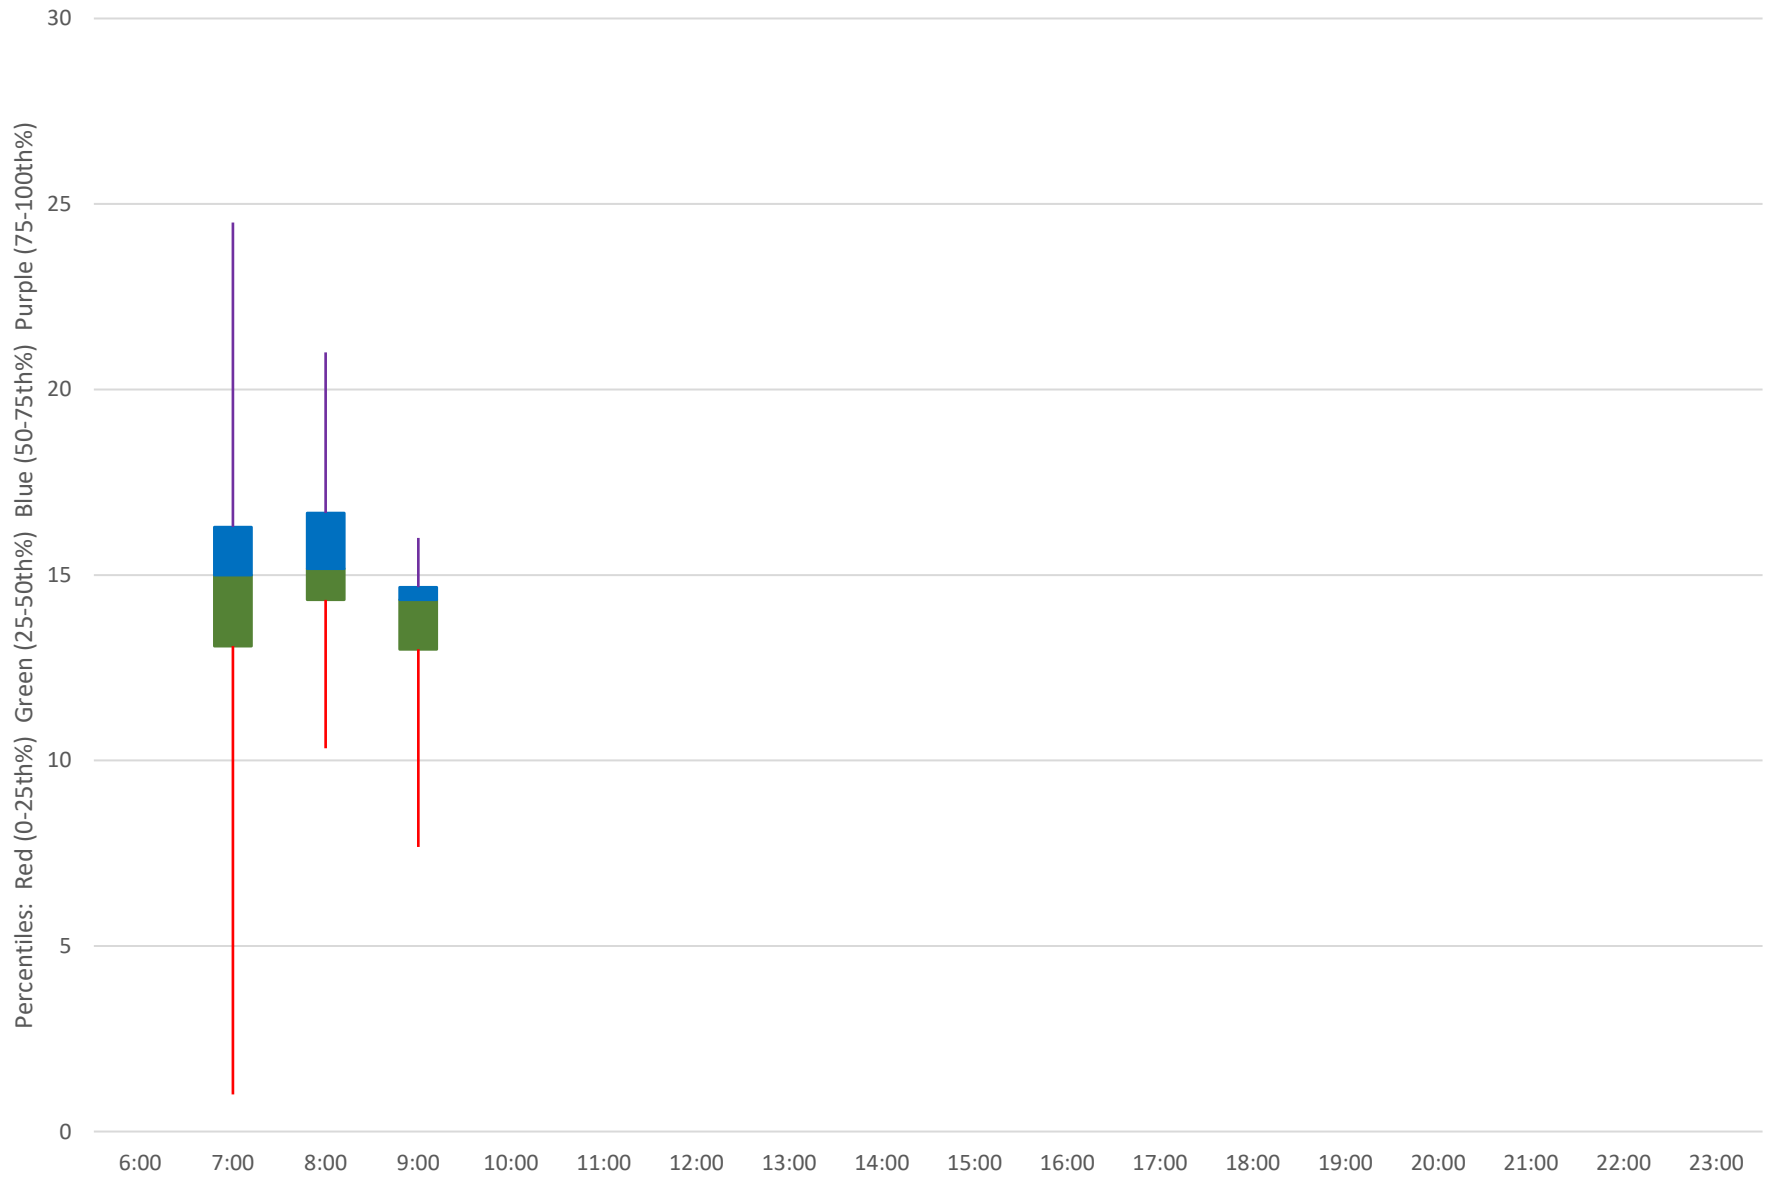

938 Headways at Kennedy Stn Eastbound February 2024 Weekday Statistics

— Average Week 1 Std Devn Week 1 — Average Week 2 Std Devn Week 2 — Average Week 3
..... Std Devn Week 3 — Average Week 4 Std Devn Week 4 — Average Week 5 Std Devn Week 5

938 Headways at Kennedy Stn Eastbound February 2024 Week 1

938 Headways at Kennedy Stn Eastbound February 2024

Quartiles Week 1

938 Headways at Kennedy Stn Eastbound February 2024 Week 2

938 Headways at Kennedy Stn Eastbound February 2024 Quartiles Week 2

938 Headways at Kennedy Stn Eastbound February 2024 Week 5

938 Headways at Kennedy Stn Eastbound February 2024 Quartiles Week 5