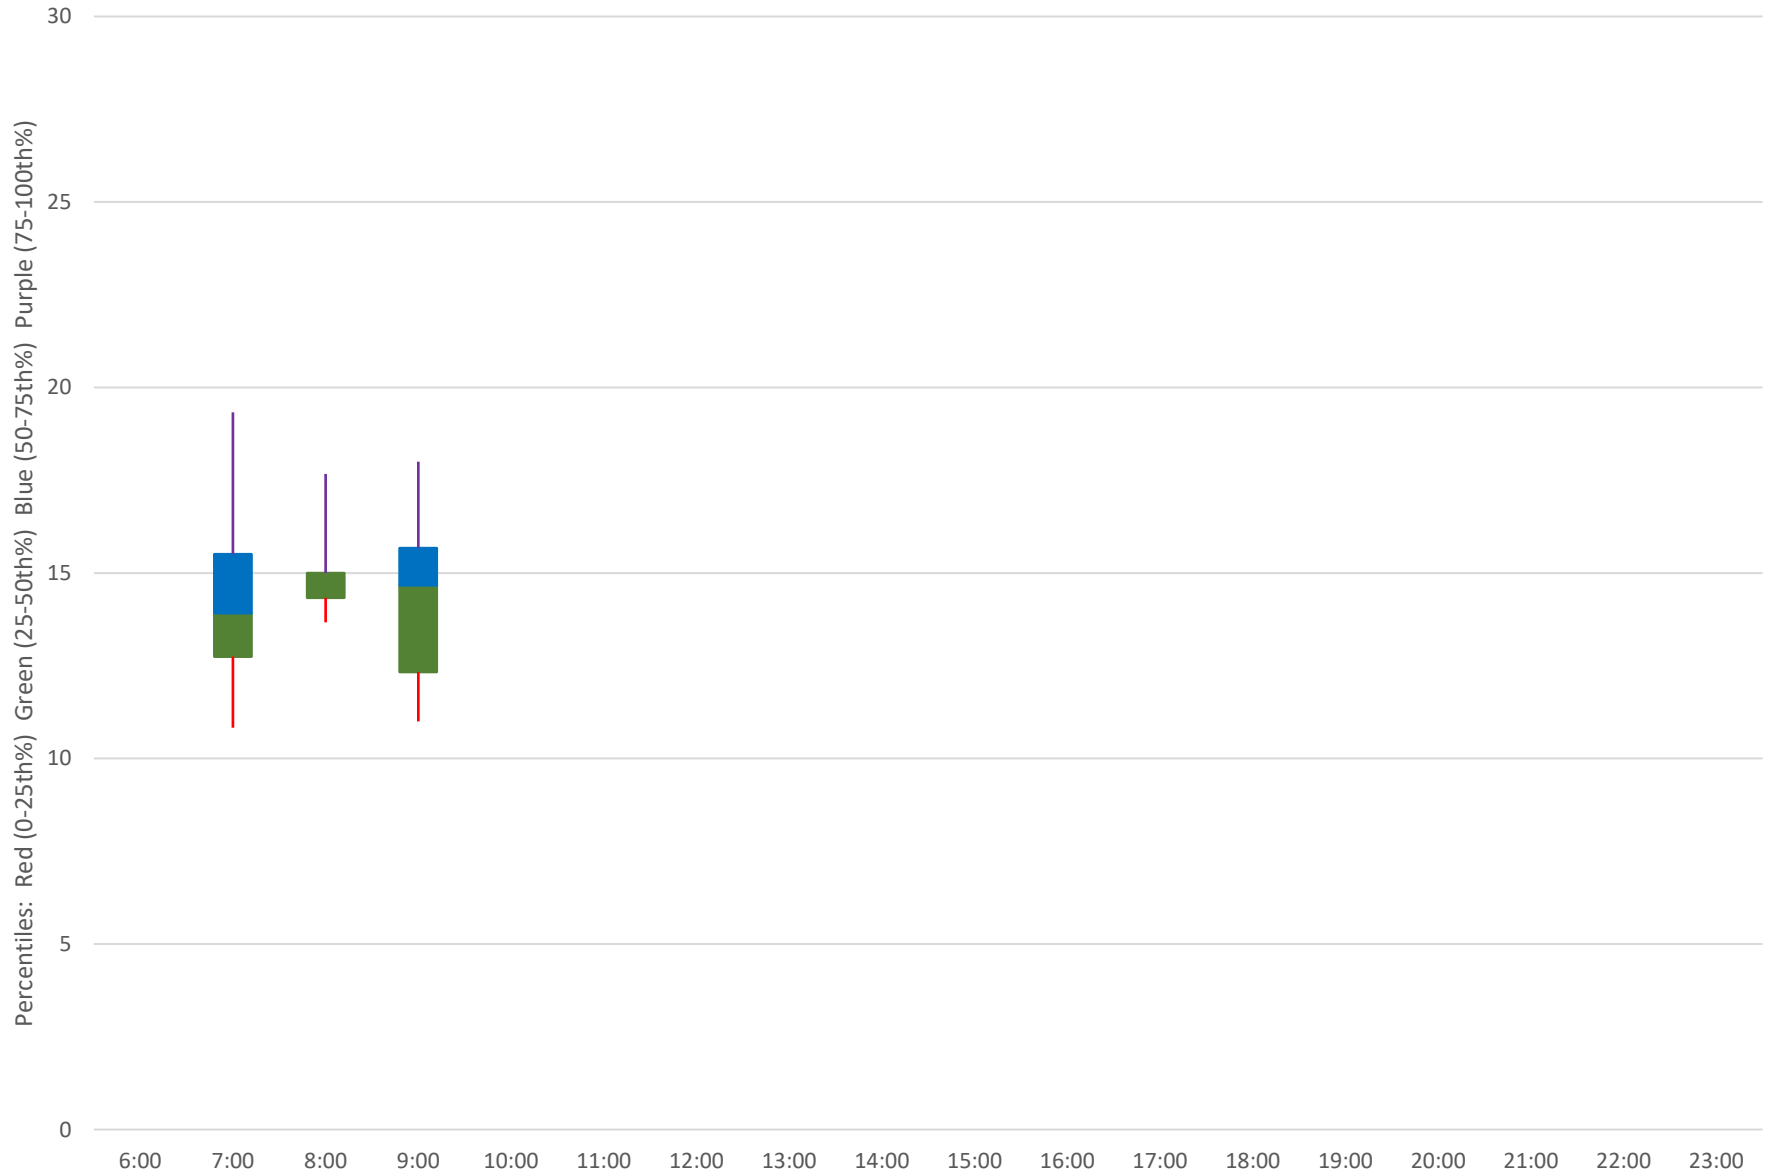

938 Headways at Kennedy Stn Eastbound February 2024 Weekday Statistics

— Average Week 1 Std Devn Week 1 — Average Week 2 Std Devn Week 2 — Average Week 3
..... Std Devn Week 3 — Average Week 4 Std Devn Week 4 — Average Week 5 Std Devn Week 5

938 Headways at Kennedy Stn Eastbound February 2024 Week 1

938 Headways at Kennedy Stn Eastbound February 2024

Quartiles Week 1

938 Headways at Kennedy Stn Eastbound February 2024 Week 2

938 Headways at Kennedy Stn Eastbound February 2024 Quartiles Week 2

938 Headways at Kennedy Stn Eastbound February 2024 Week 3

938 Headways at Kennedy Stn Eastbound February 2024

Quartiles Week 3

938 Headways at Kennedy Stn Eastbound February 2024 Week 4

938 Headways at Kennedy Stn Eastbound February 2024 Quartiles Week 4

938 Headways at Kennedy Stn Eastbound February 2024 Week 5

938 Headways at Kennedy Stn Eastbound February 2024 Quartiles Week 5