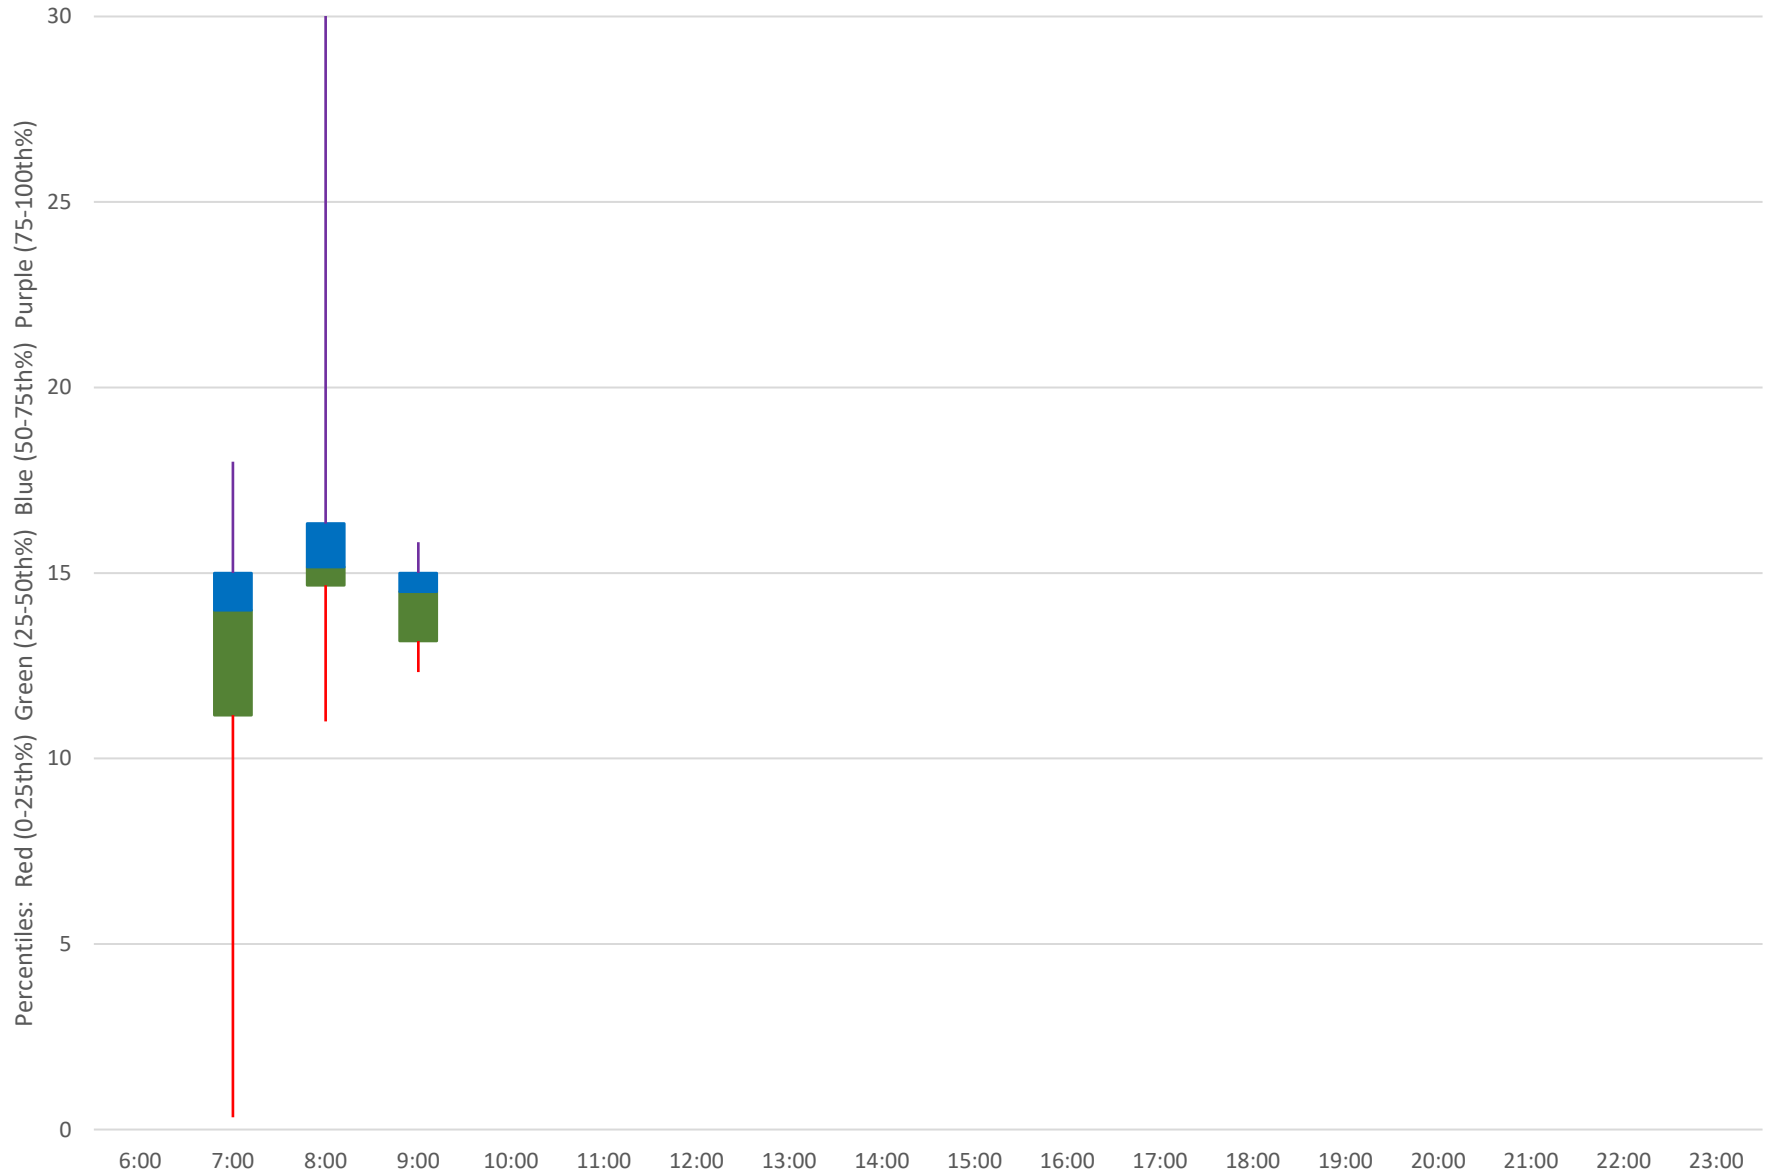

938 Headways at Kennedy Stn Eastbound February 2024 Week 3

938 Headways at Kennedy Stn Eastbound February 2024

Quartiles Week 3

938 Headways at Kennedy Stn Eastbound February 2024 Week 4

938 Headways at Kennedy Stn Eastbound February 2024 Quartiles Week 4

938 Headways at Kennedy Stn Eastbound February 2024 Week 5

938 Headways at Kennedy Stn Eastbound February 2024 Quartiles Week 5