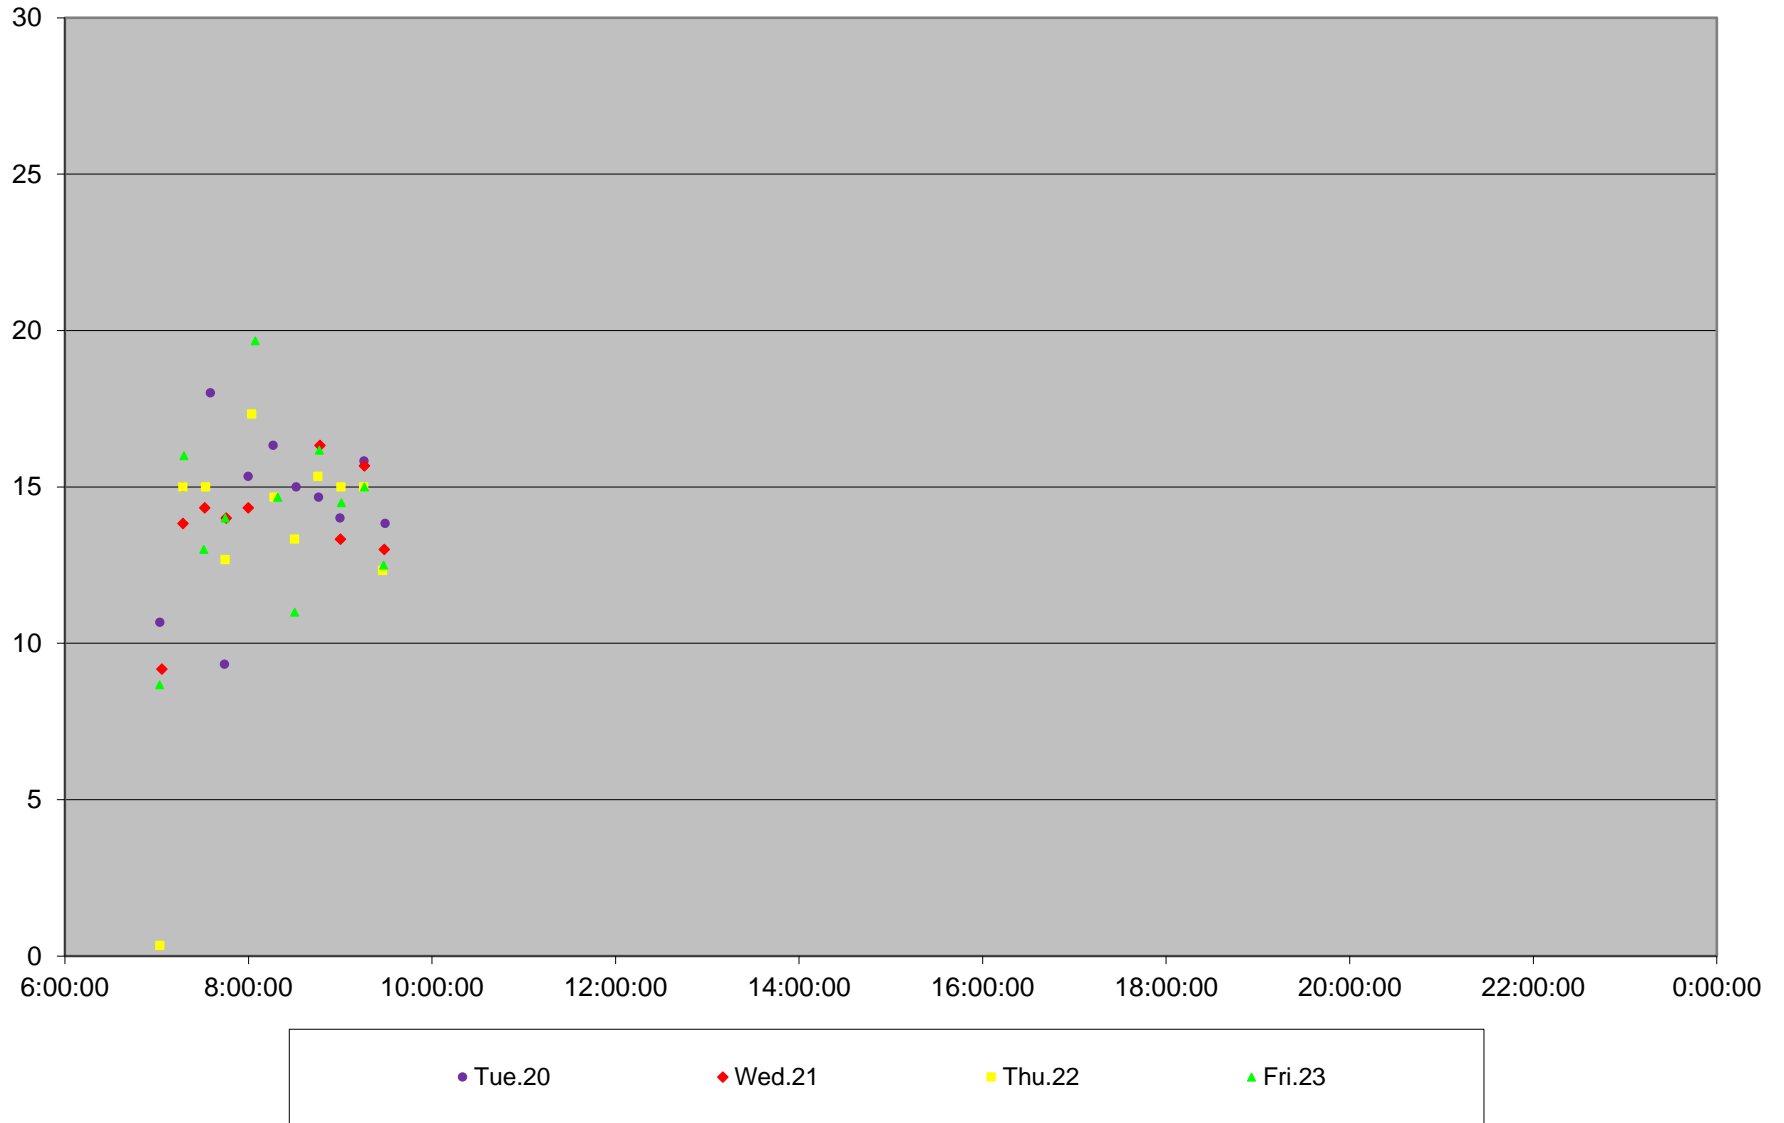

938 Headways at Kennedy Stn Eastbound February 2024 Week 3

938 Headways at Kennedy Stn Eastbound February 2024

Quartiles Week 3

938 Headways at Kennedy Stn Eastbound February 2024 Week 4

938 Headways at Kennedy Stn Eastbound February 2024 Quartiles Week 4

938 Headways at Kennedy Stn Eastbound February 2024 Week 5

938 Headways at Kennedy Stn Eastbound February 2024 Quartiles Week 5