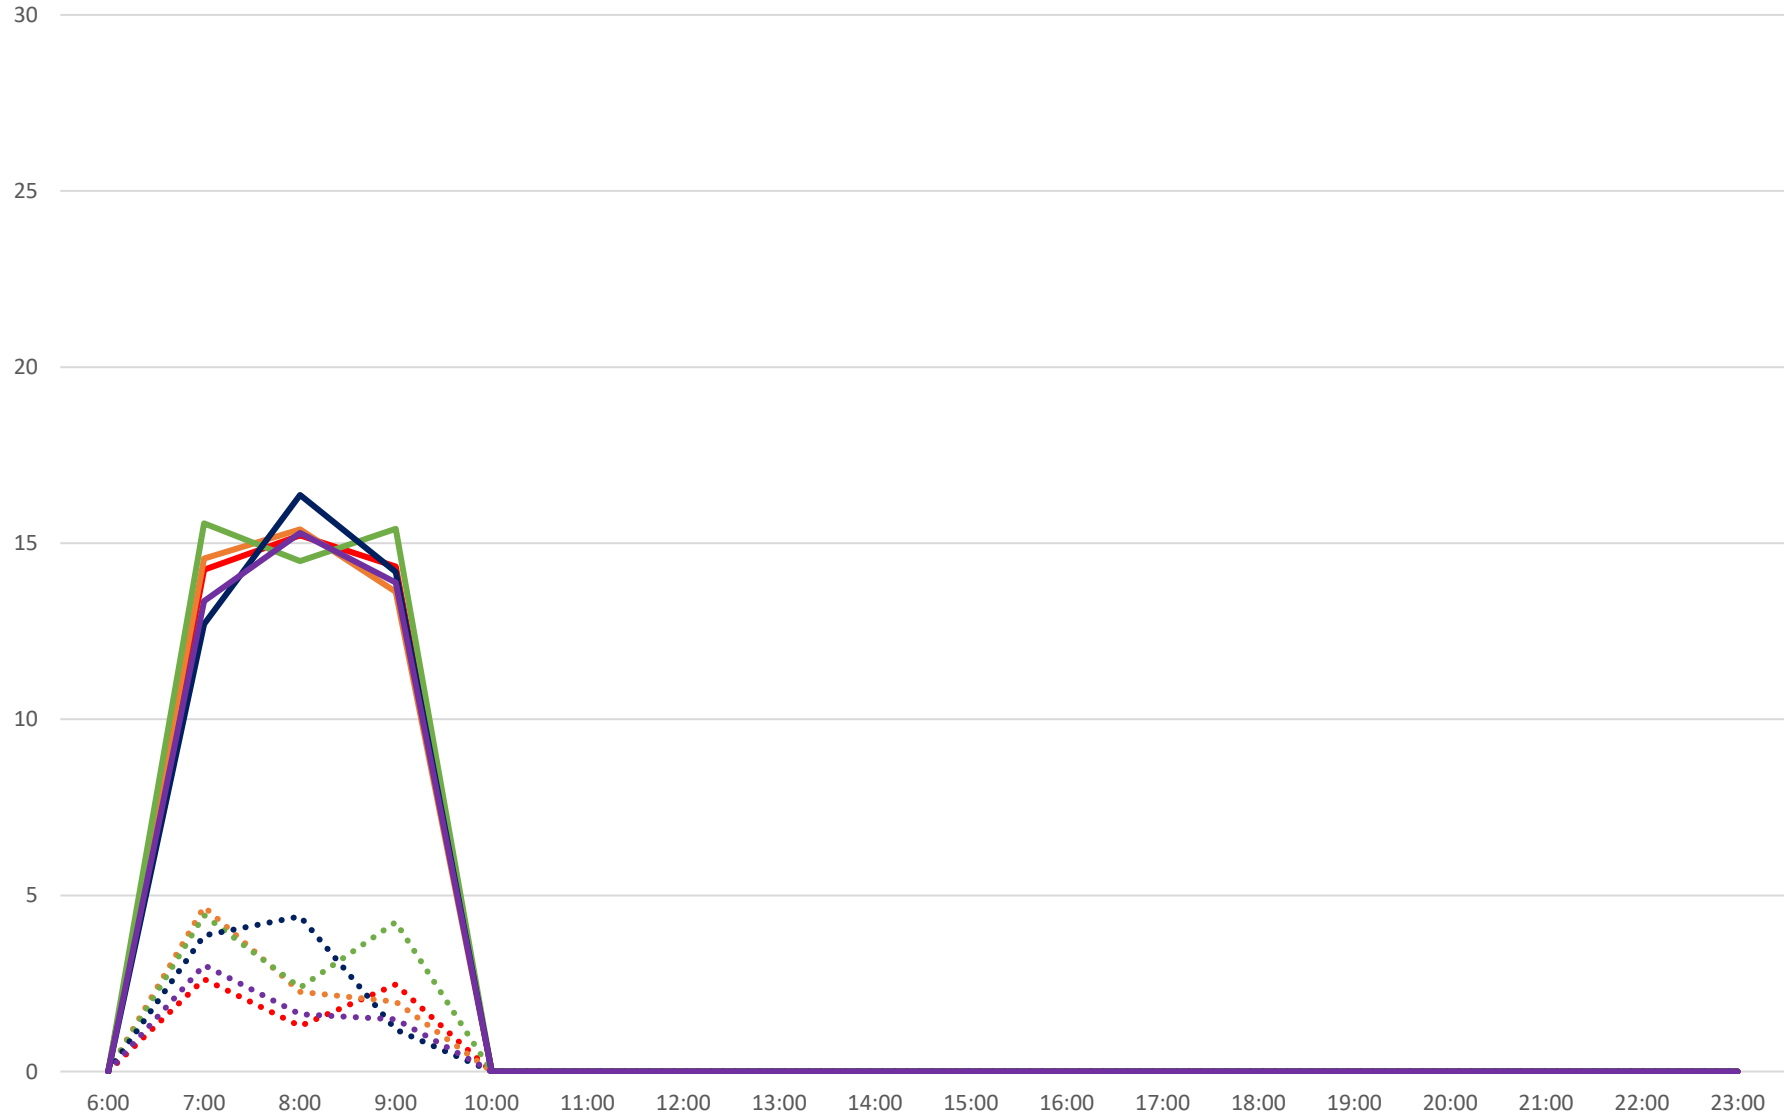

938 Headways at Kennedy Stn Eastbound February 2024 Weekday Statistics

— Average Week 1 Std Devn Week 1 — Average Week 2 Std Devn Week 2 — Average Week 3
..... Std Devn Week 3 — Average Week 4 Std Devn Week 4 — Average Week 5 Std Devn Week 5

938 Headways at Kennedy Stn Eastbound February 2024 Week 1

938 Headways at Kennedy Stn Eastbound February 2024

Quartiles Week 1

938 Headways at Kennedy Stn Eastbound February 2024 Week 2

938 Headways at Kennedy Stn Eastbound February 2024 Quartiles Week 2

938 Headways at Kennedy Stn Eastbound February 2024 Week 3

938 Headways at Kennedy Stn Eastbound February 2024

Quartiles Week 3

938 Headways at Kennedy Stn Eastbound February 2024 Week 4

938 Headways at Kennedy Stn Eastbound February 2024 Quartiles Week 4

938 Headways at Kennedy Stn Eastbound February 2024 Week 5

938 Headways at Kennedy Stn Eastbound February 2024 Quartiles Week 5