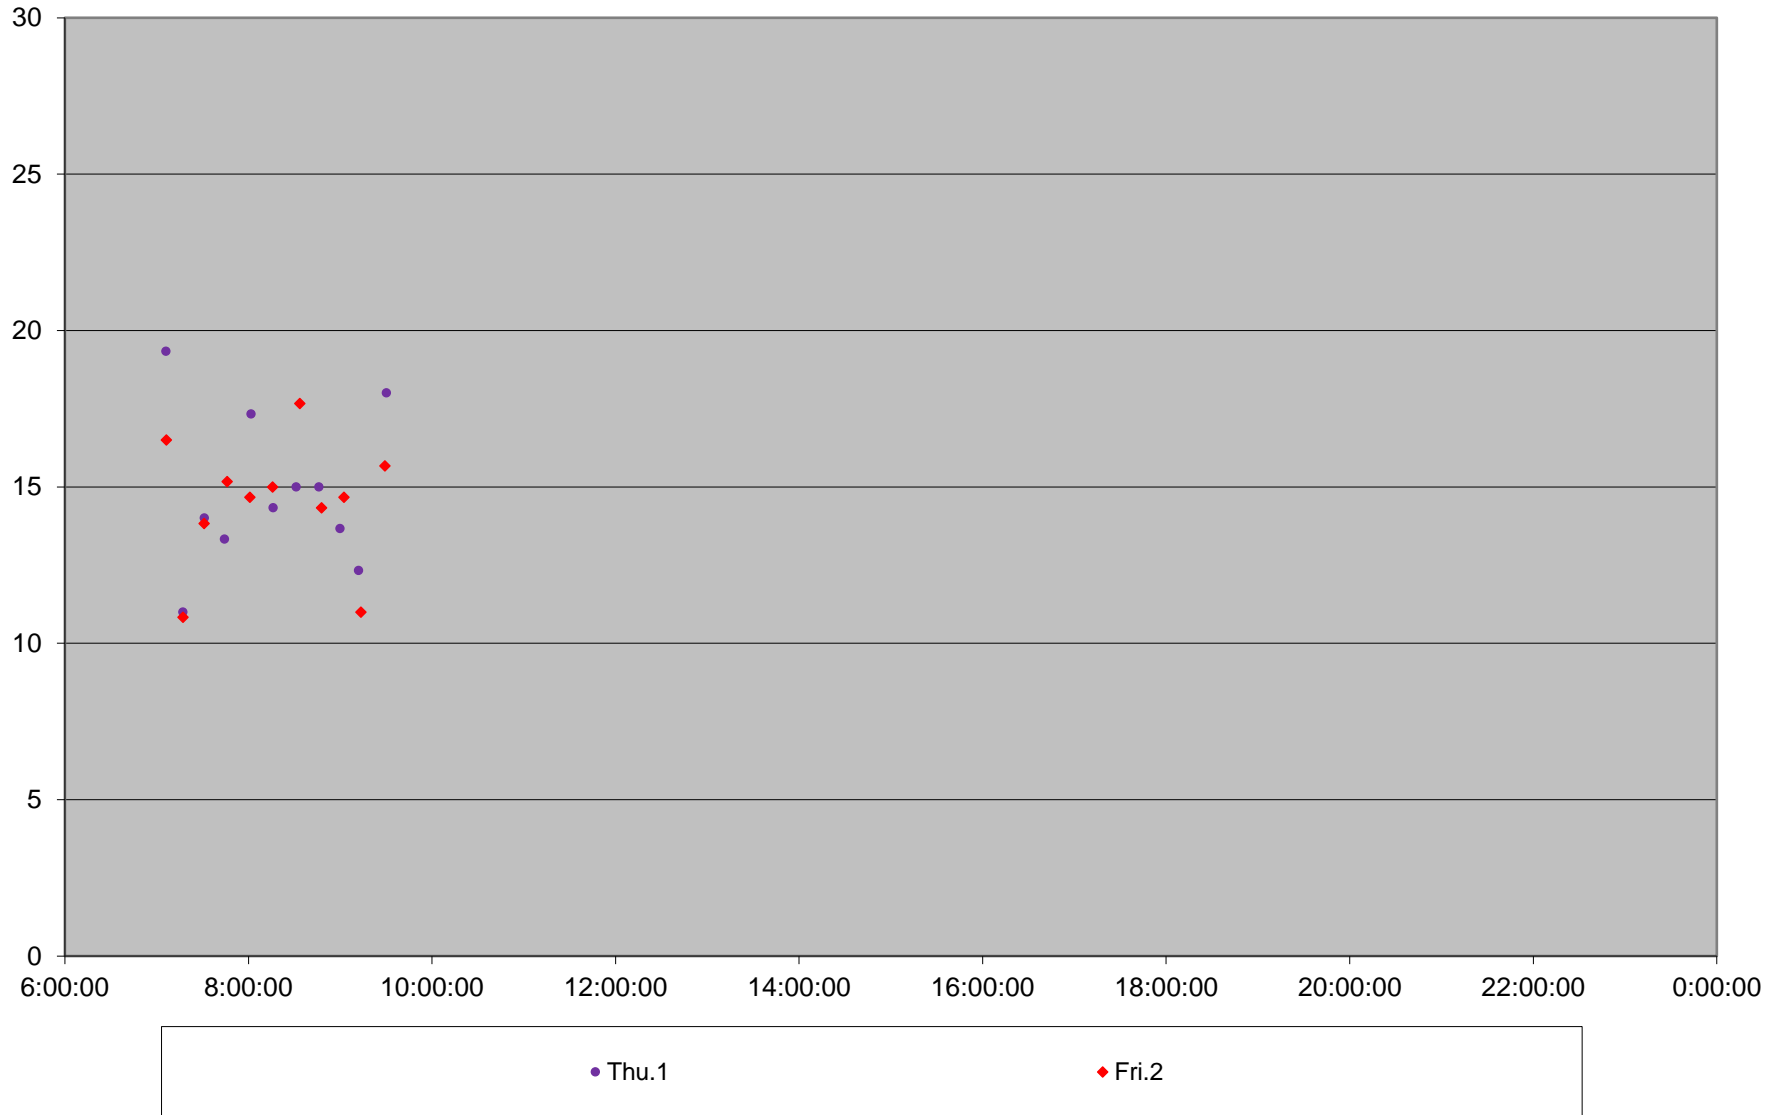

938 Headways at Kennedy Stn Eastbound February 2024 Weekday Statistics

— Average Week 1 Std Devn Week 1 — Average Week 2 Std Devn Week 2 — Average Week 3
..... Std Devn Week 3 — Average Week 4 Std Devn Week 4 — Average Week 5 Std Devn Week 5

938 Headways at Kennedy Stn Eastbound February 2024 Week 1

938 Headways at Kennedy Stn Eastbound February 2024

Quartiles Week 1

938 Headways at Kennedy Stn Eastbound February 2024 Week 2

938 Headways at Kennedy Stn Eastbound February 2024 Quartiles Week 2

938 Headways at Kennedy Stn Eastbound February 2024 Week 5

938 Headways at Kennedy Stn Eastbound February 2024 Quartiles Week 5