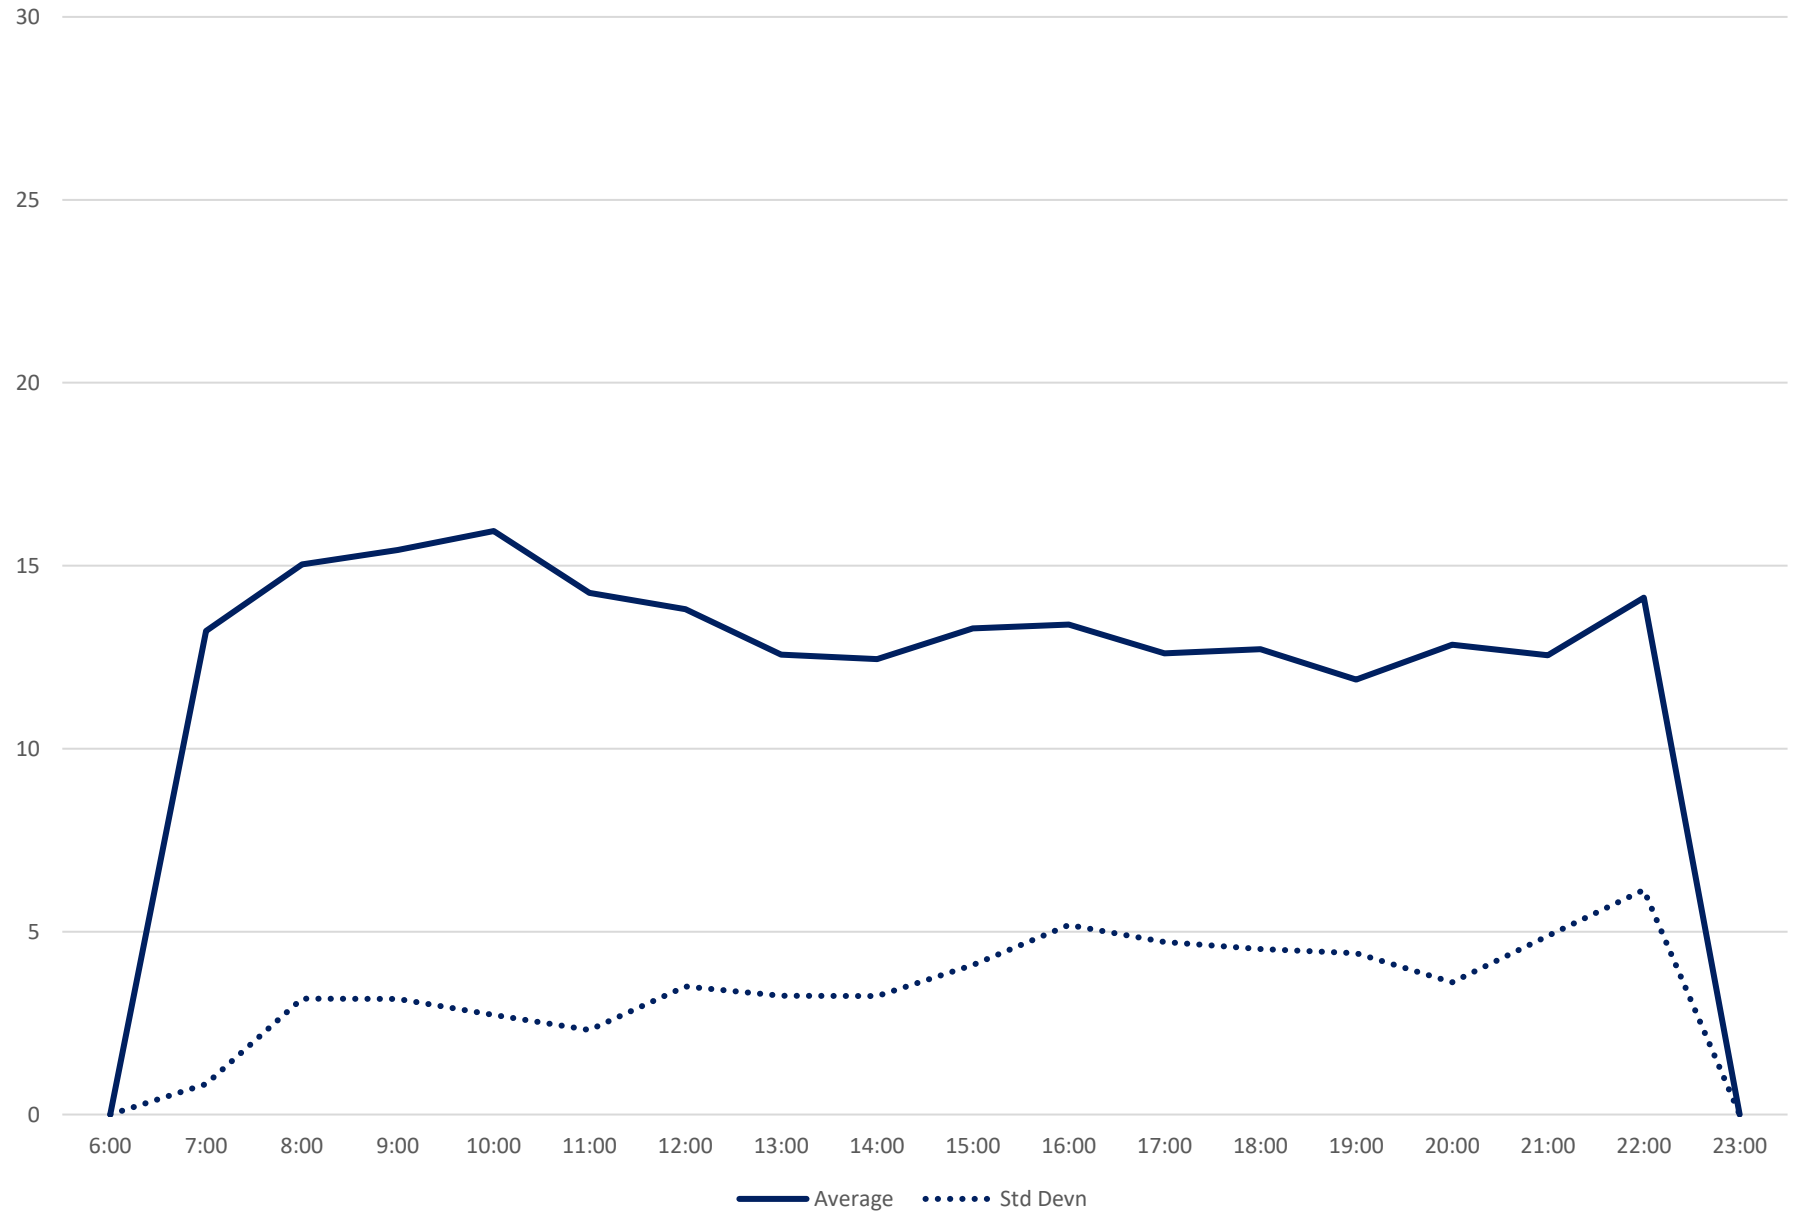

# 903 STC Express Headways at McCowan Eastbound February 2024 Quartiles Week 4

903 STC Express Headways at McCowan Eastbound February 2024 Week 5

# 903 STC Express Headways at McCowan Eastbound February 2024 Quartiles Week 5

903 STC Express Headways at McCowan Eastbound February 2024 Saturday Statistics

903 STC Express Headways at McCowan Eastbound February 2024 Saturdays