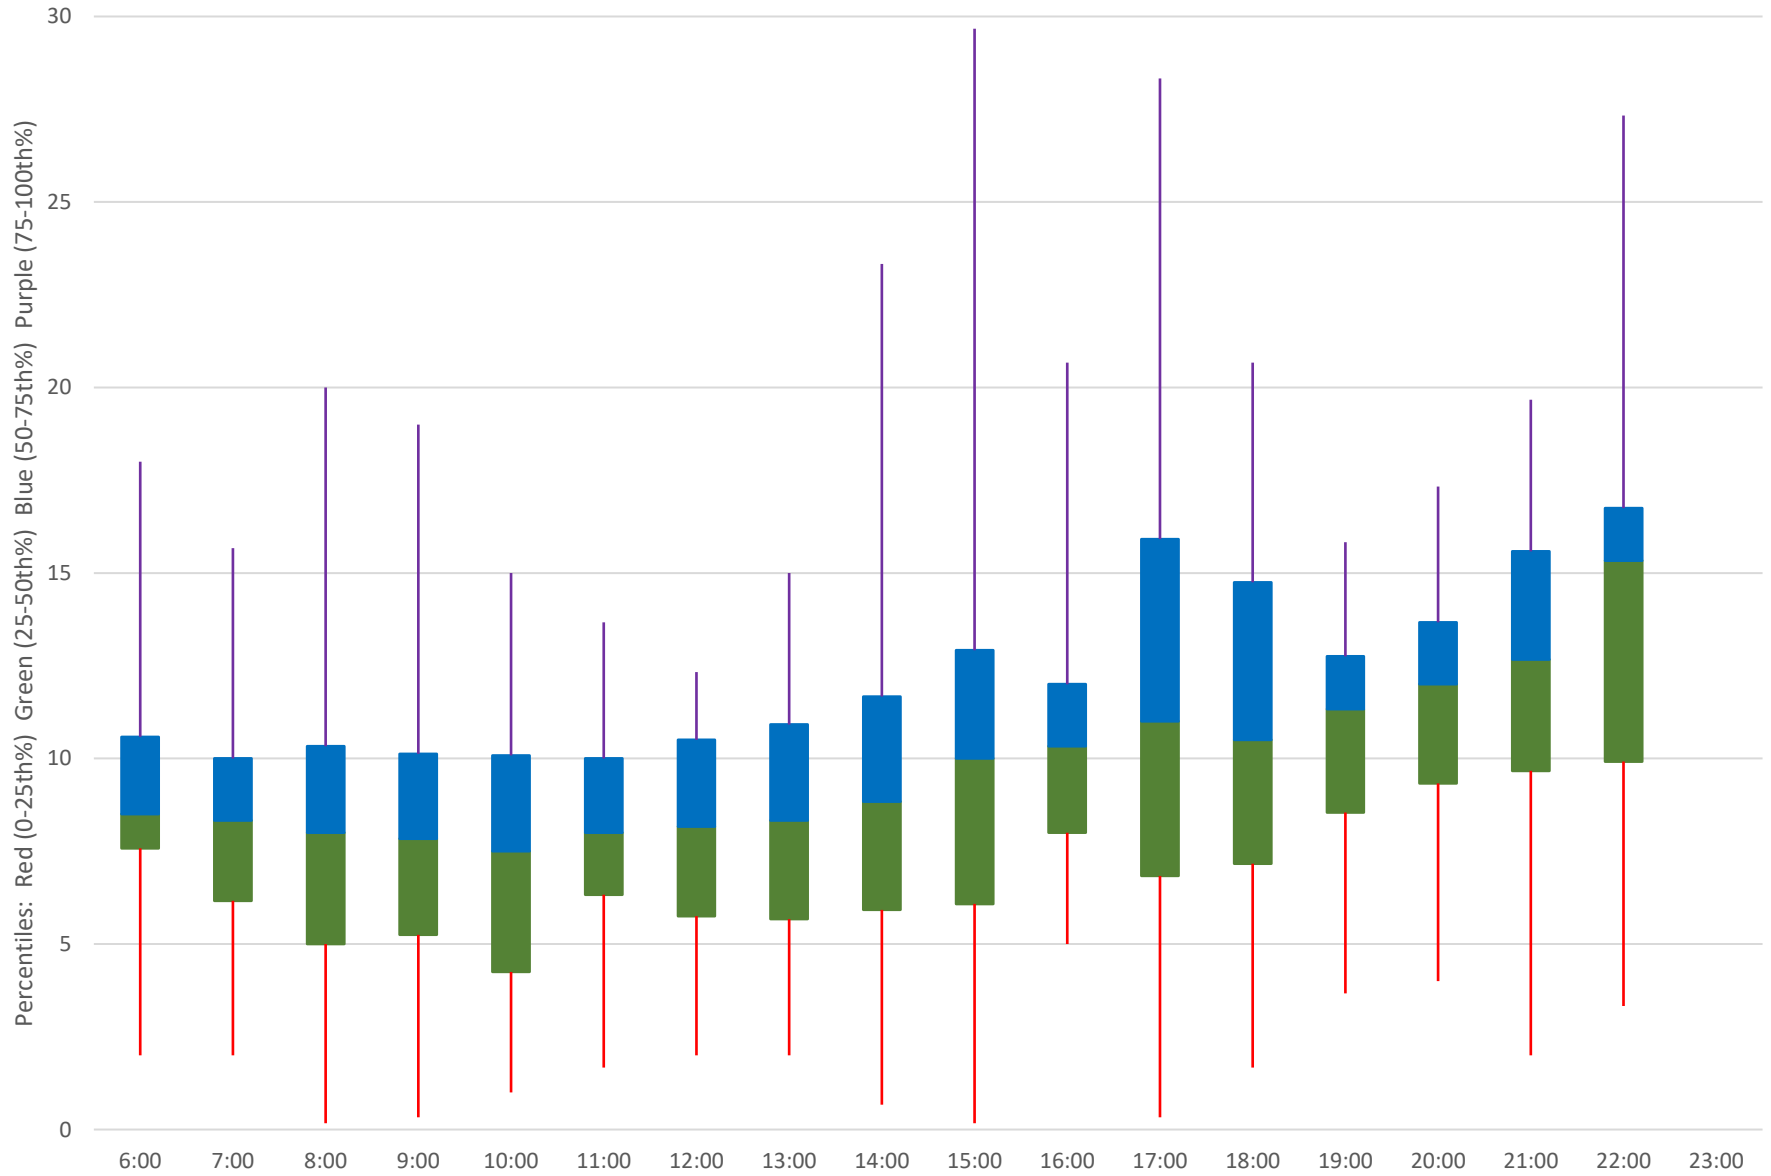

903 STC Express Headways at McCowan Eastbound February 2024 Quartiles Week 3