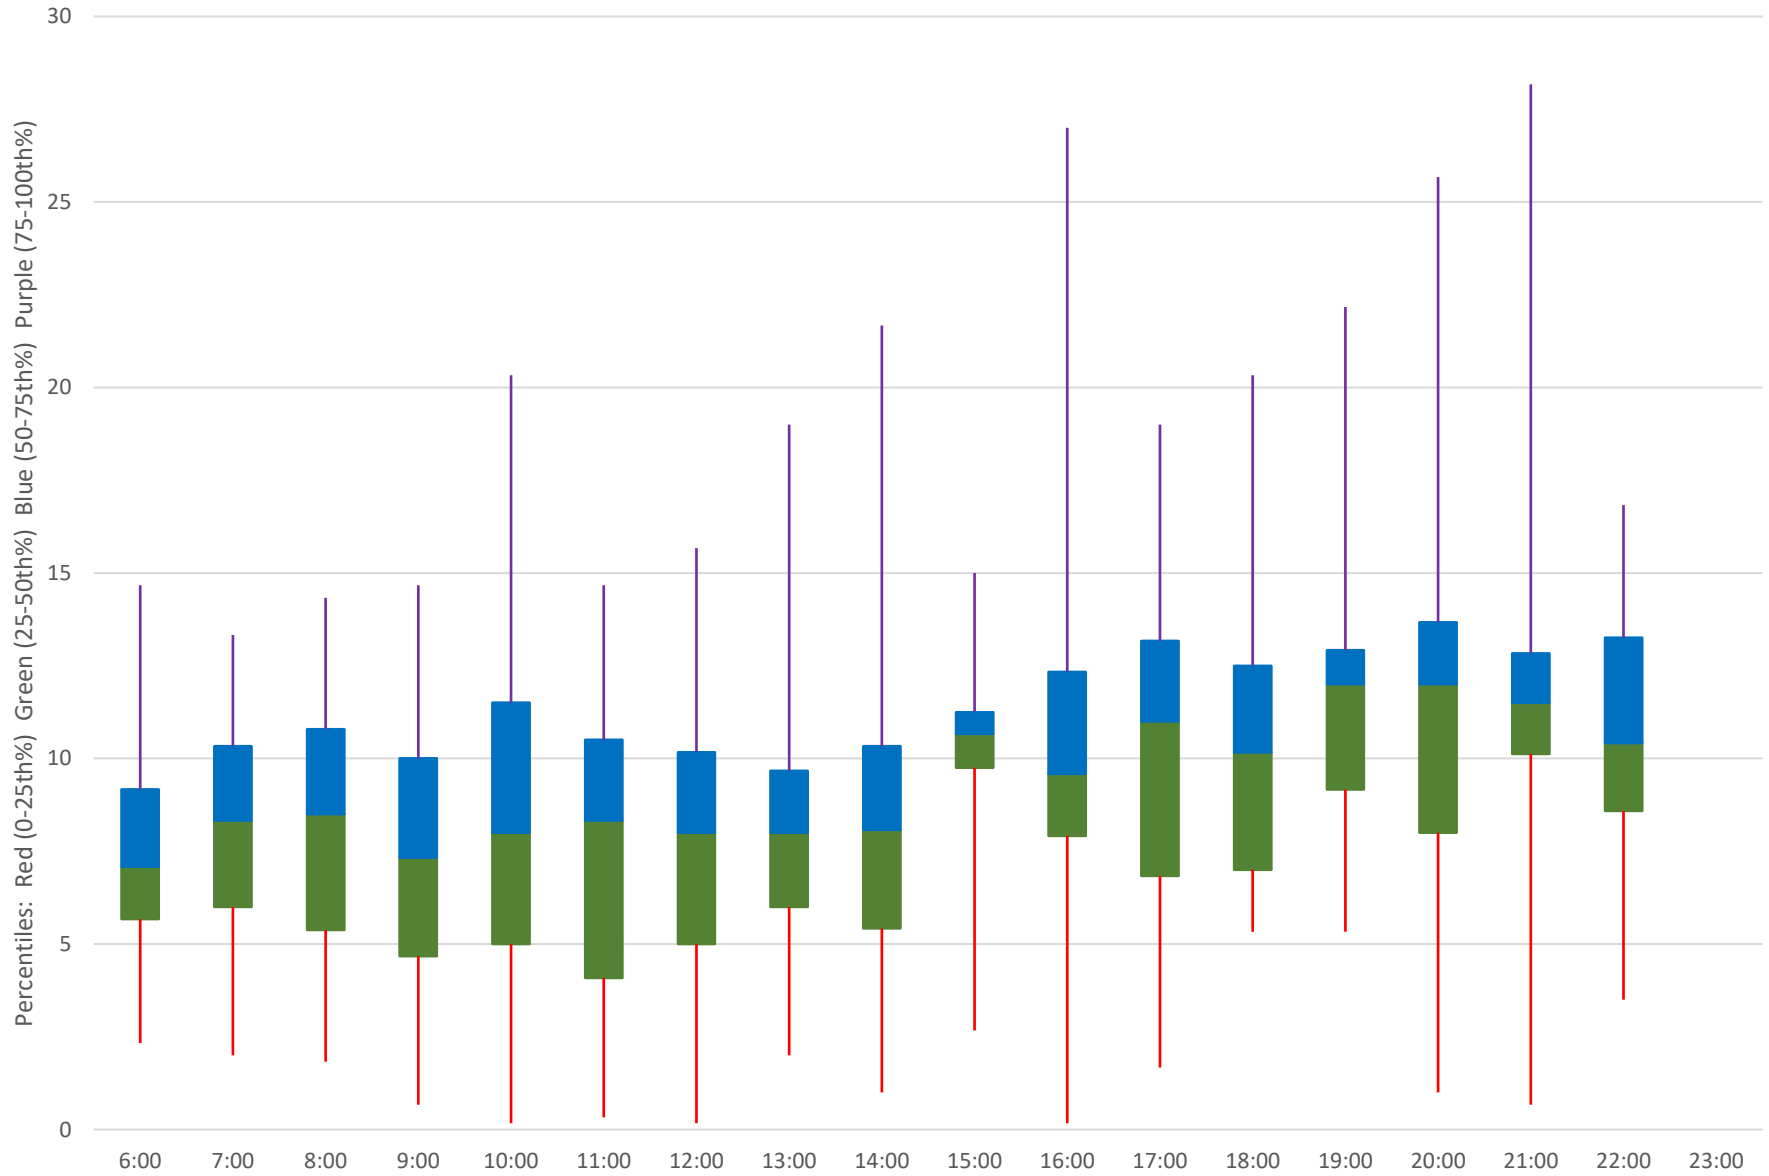

903 STC Express Headways at McCowan Eastbound February 2024 Quartiles Week 5