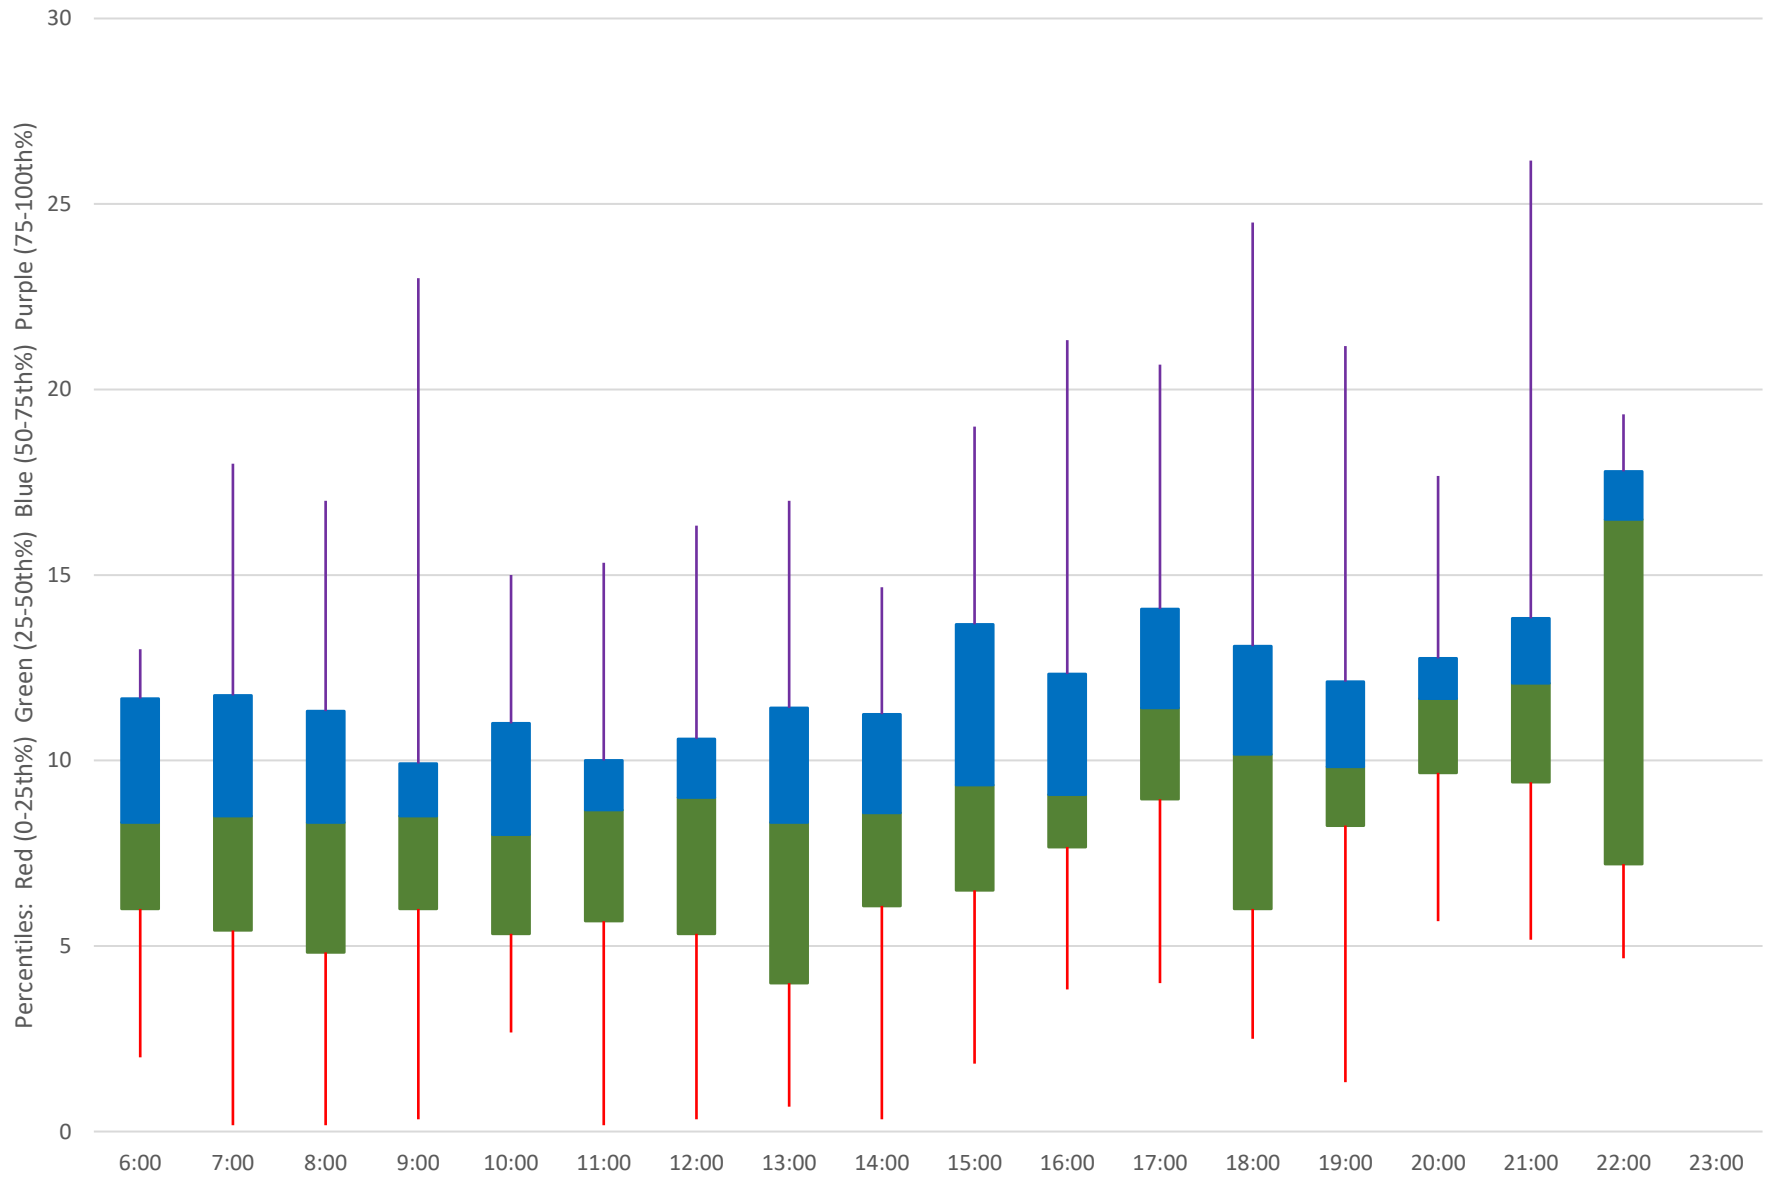

903 STC Express Headways at McCowan Eastbound February 2024 Week 1

# 903 STC Express Headways at McCowan Eastbound February 2024 Quartiles Week 1

903 STC Express Headways at McCowan Eastbound February 2024 Week 2

# 903 STC Express Headways at McCowan Eastbound February 2024 Quartiles Week 2

903 STC Express Headways at McCowan Eastbound February 2024 Week 3