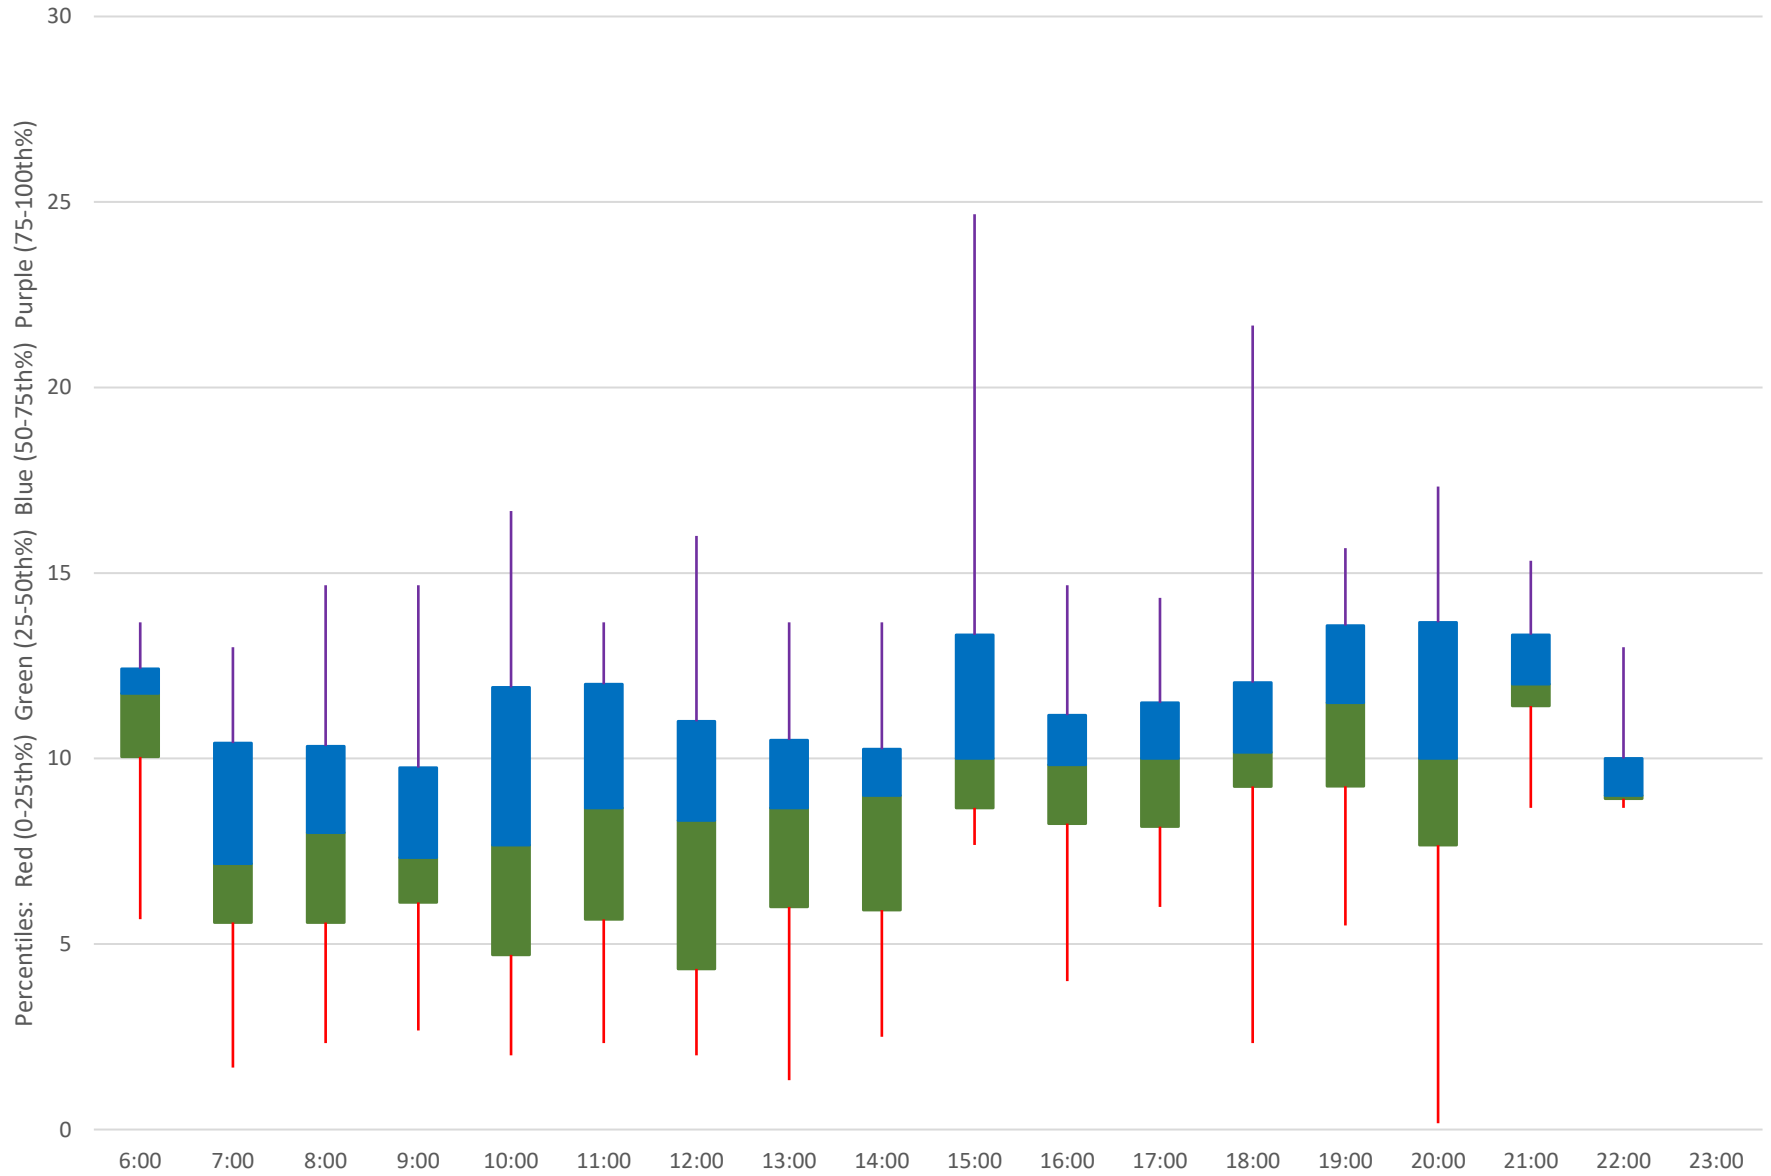

903 STC Express Headways at McCowan Eastbound February 2024 Week 1

# 903 STC Express Headways at McCowan Eastbound February 2024 Quartiles Week 1

903 STC Express Headways at McCowan Eastbound February 2024 Week 2

# 903 STC Express Headways at McCowan Eastbound February 2024 Quartiles Week 2

903 STC Express Headways at McCowan Eastbound February 2024 Week 3