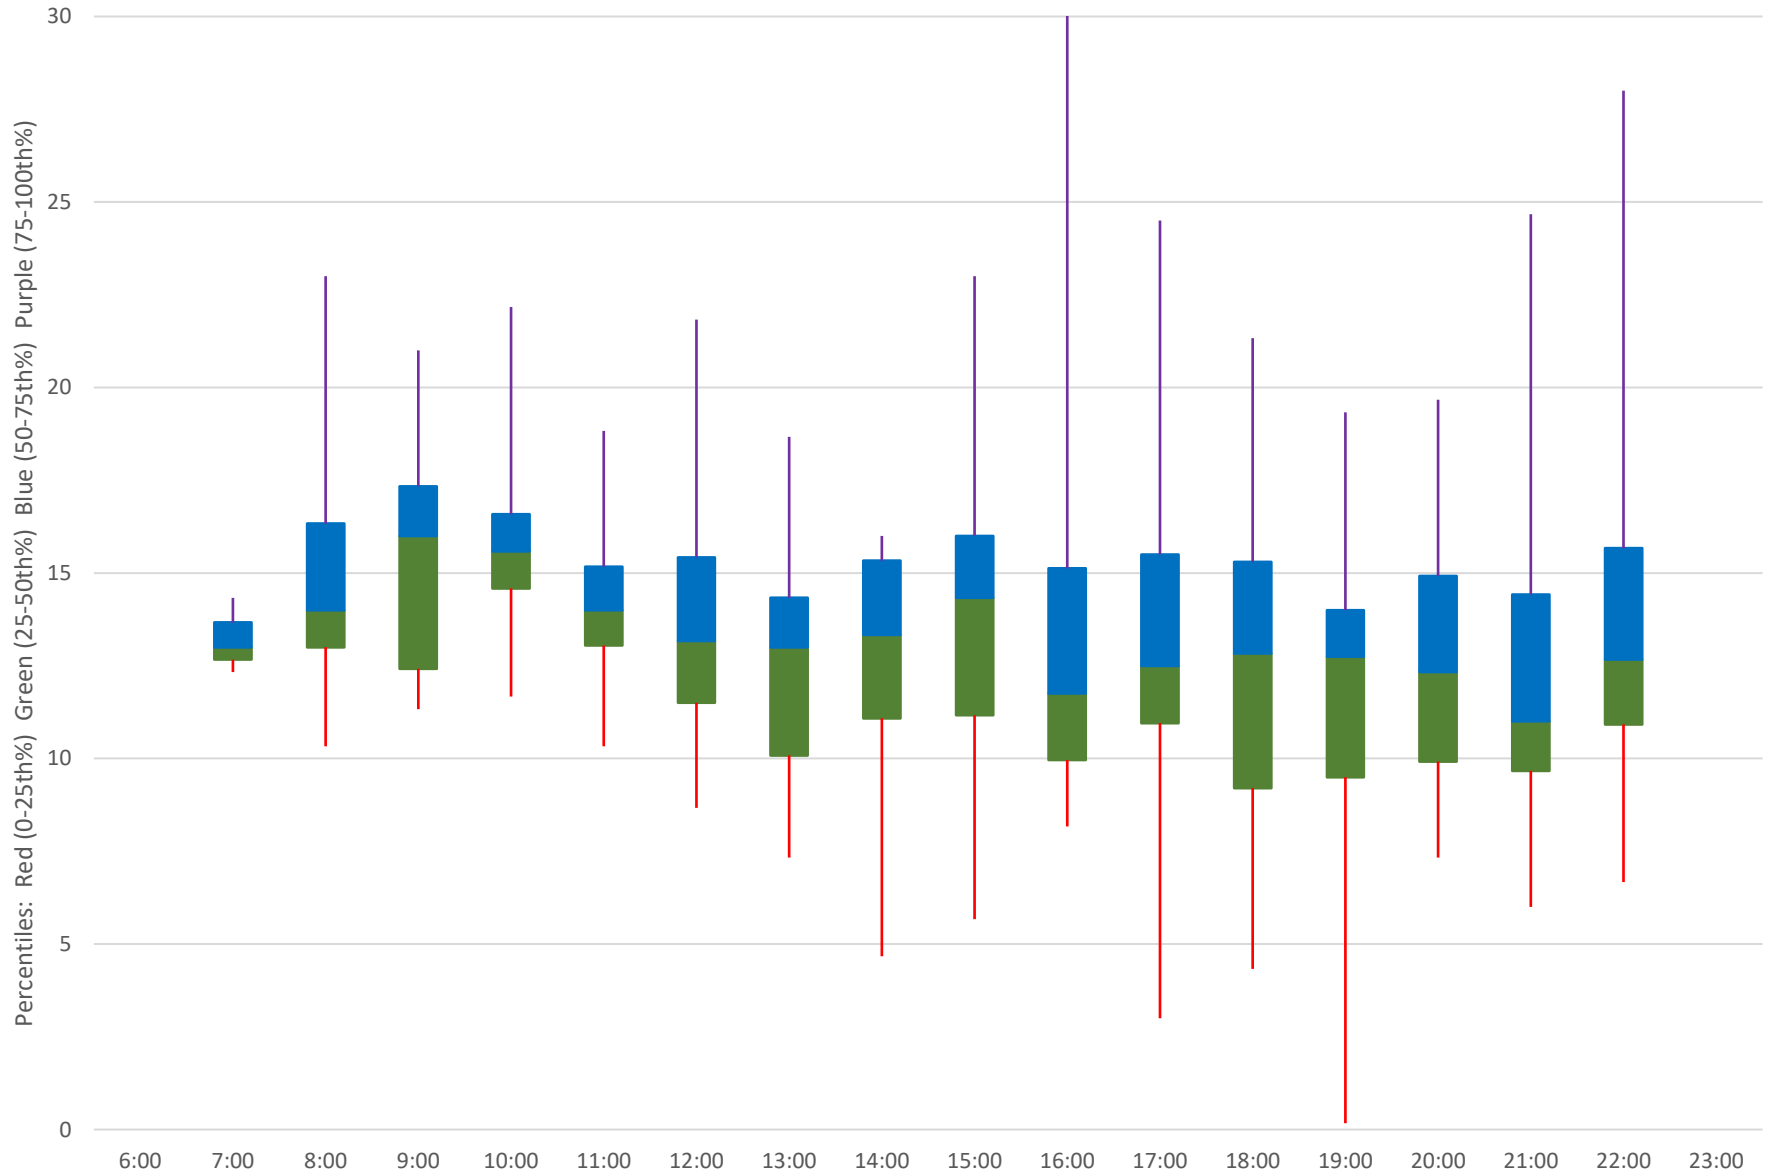

903 STC Express Headways at McCowan Eastbound February 2024

Quartiles Saturdays