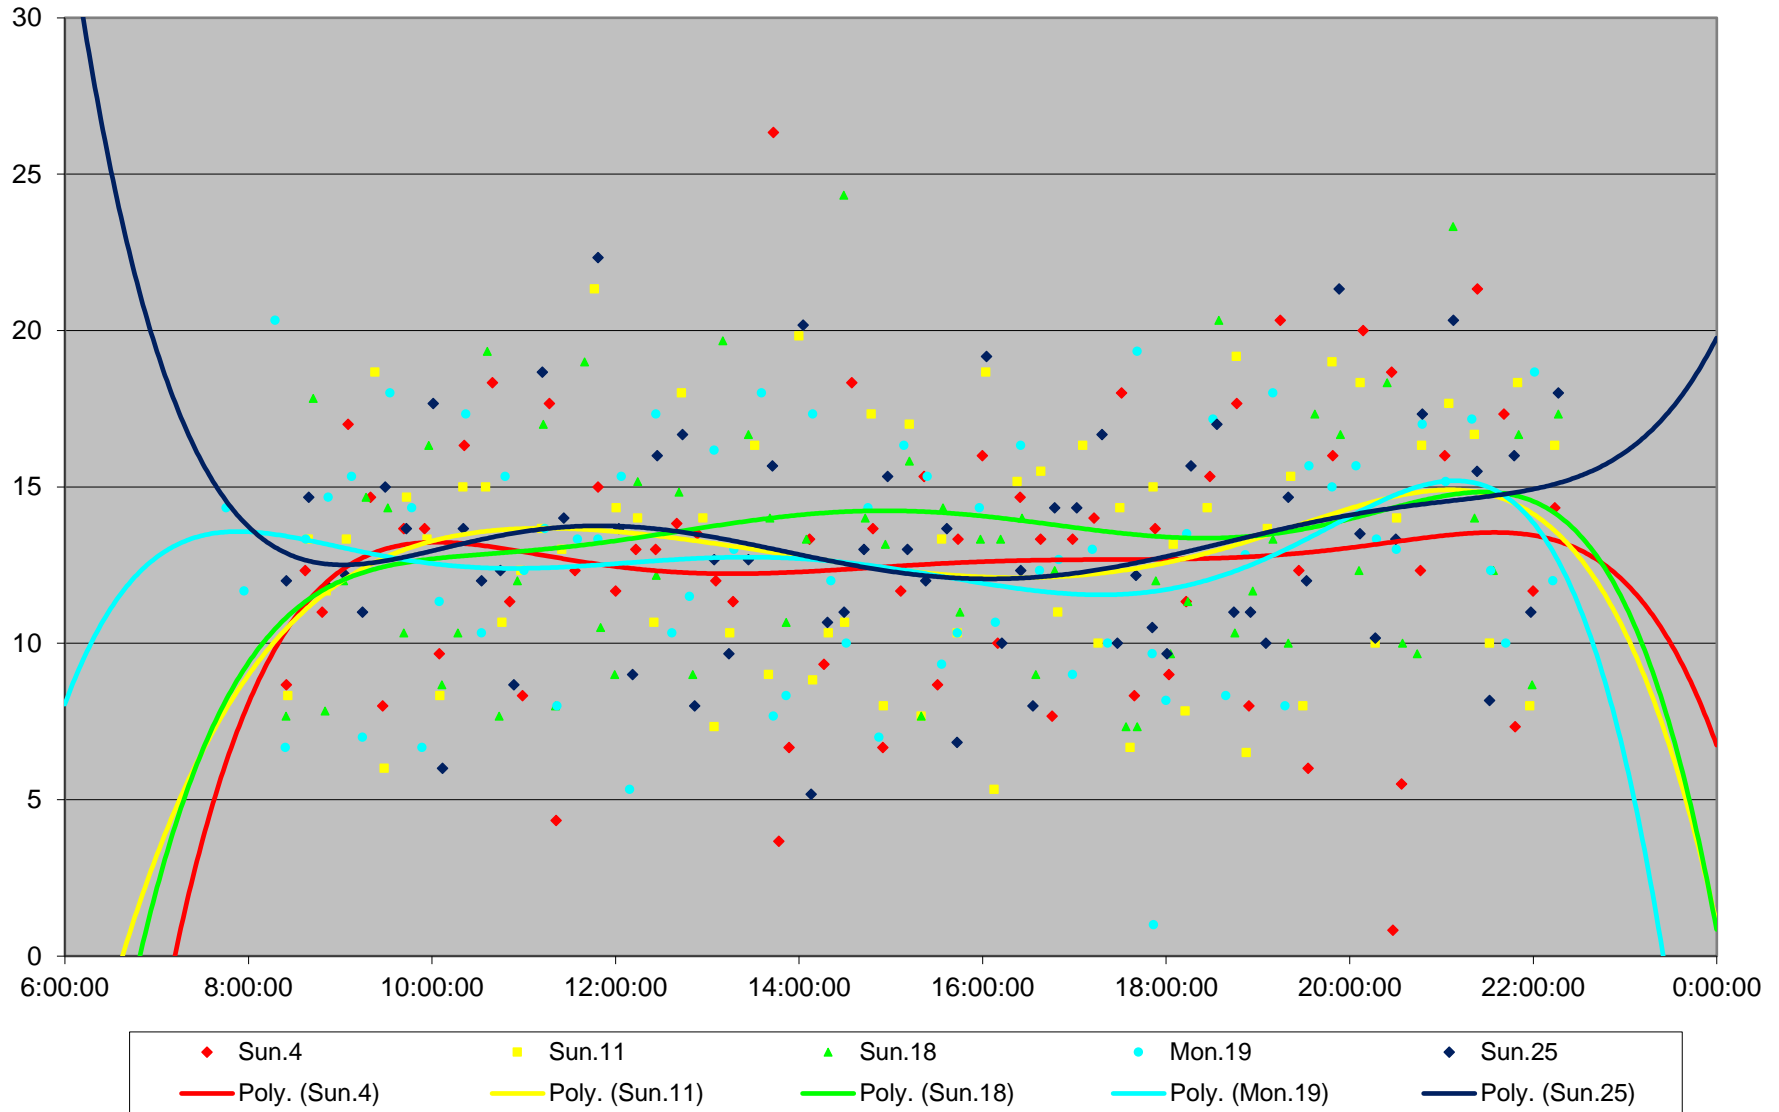

## Quartiles Saturdays

903 STC Express Headways at McCowan Eastbound February 2024 Sunday Statistics

903 STC Express Headways at McCowan Eastbound February 2024 Sundays/Holidays