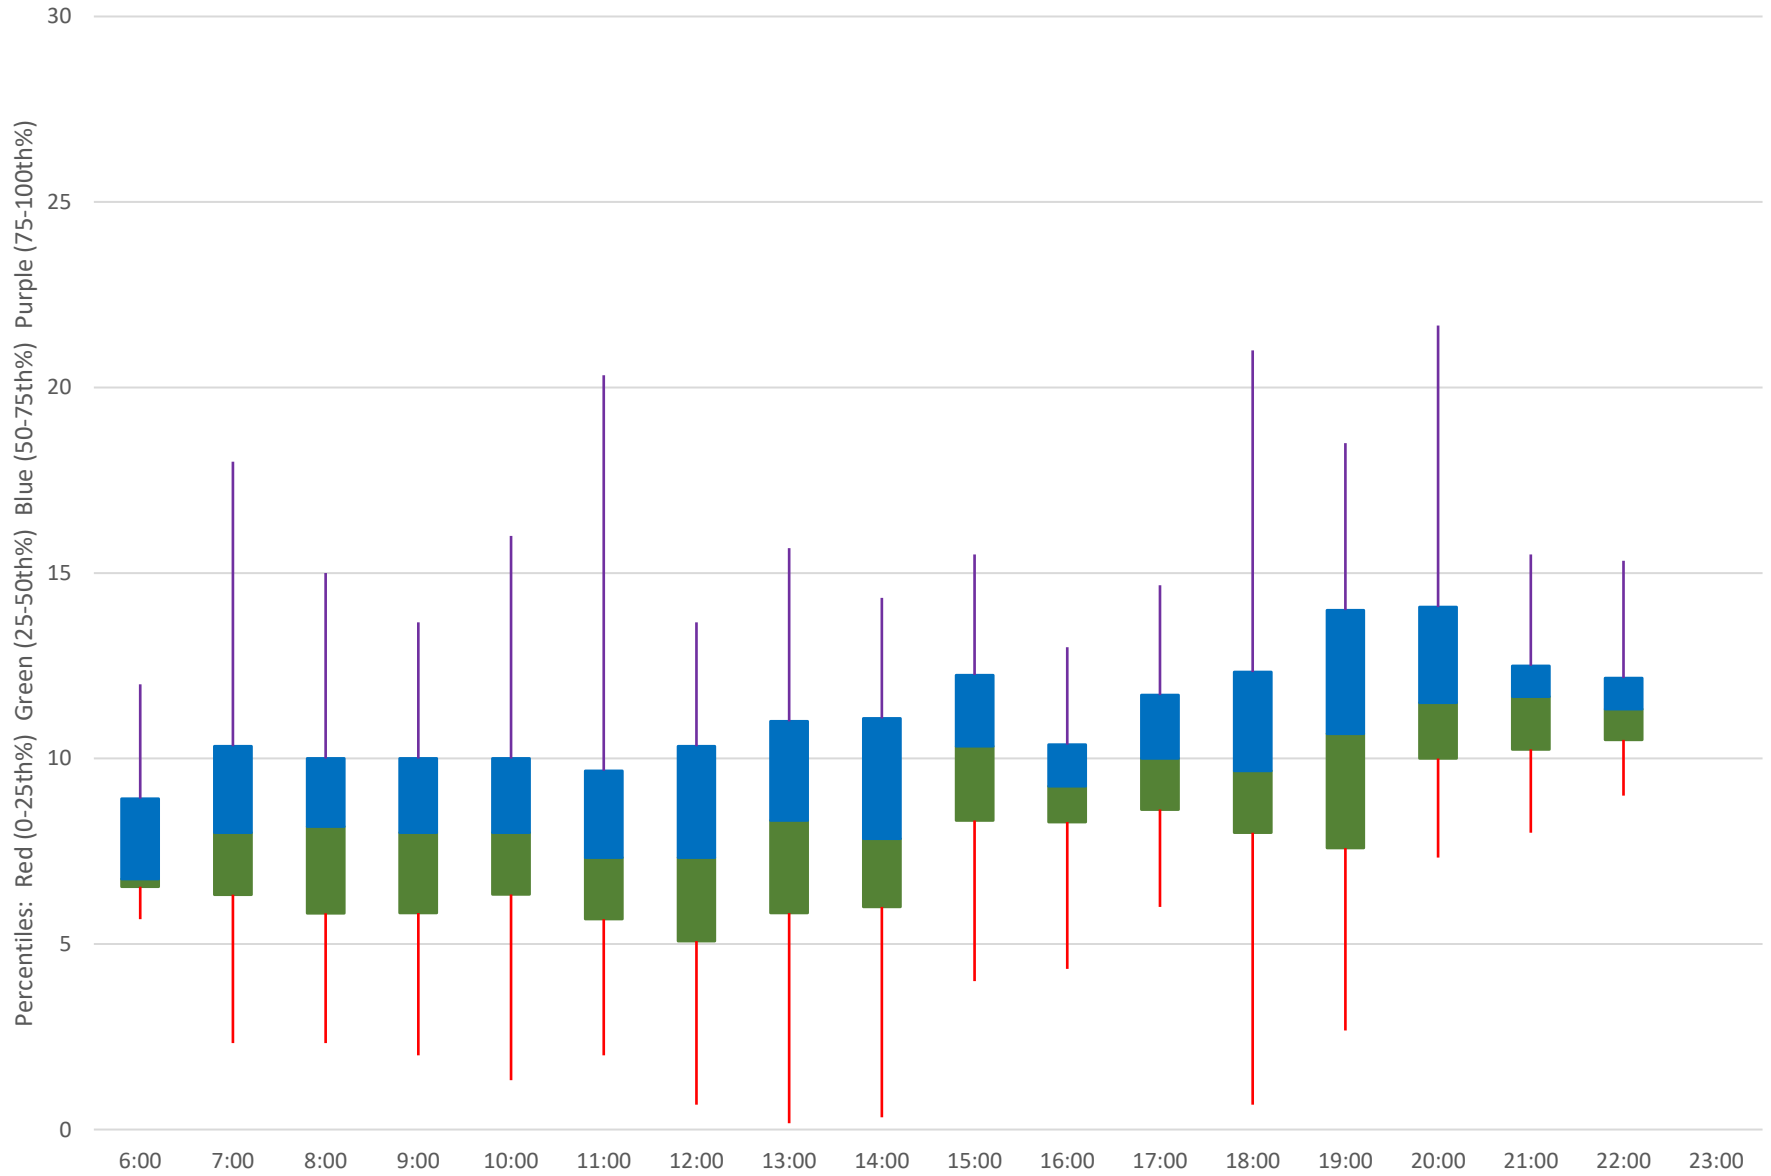

903 STC Express Headways at McCowan Eastbound February 2024 Quartiles Week 4