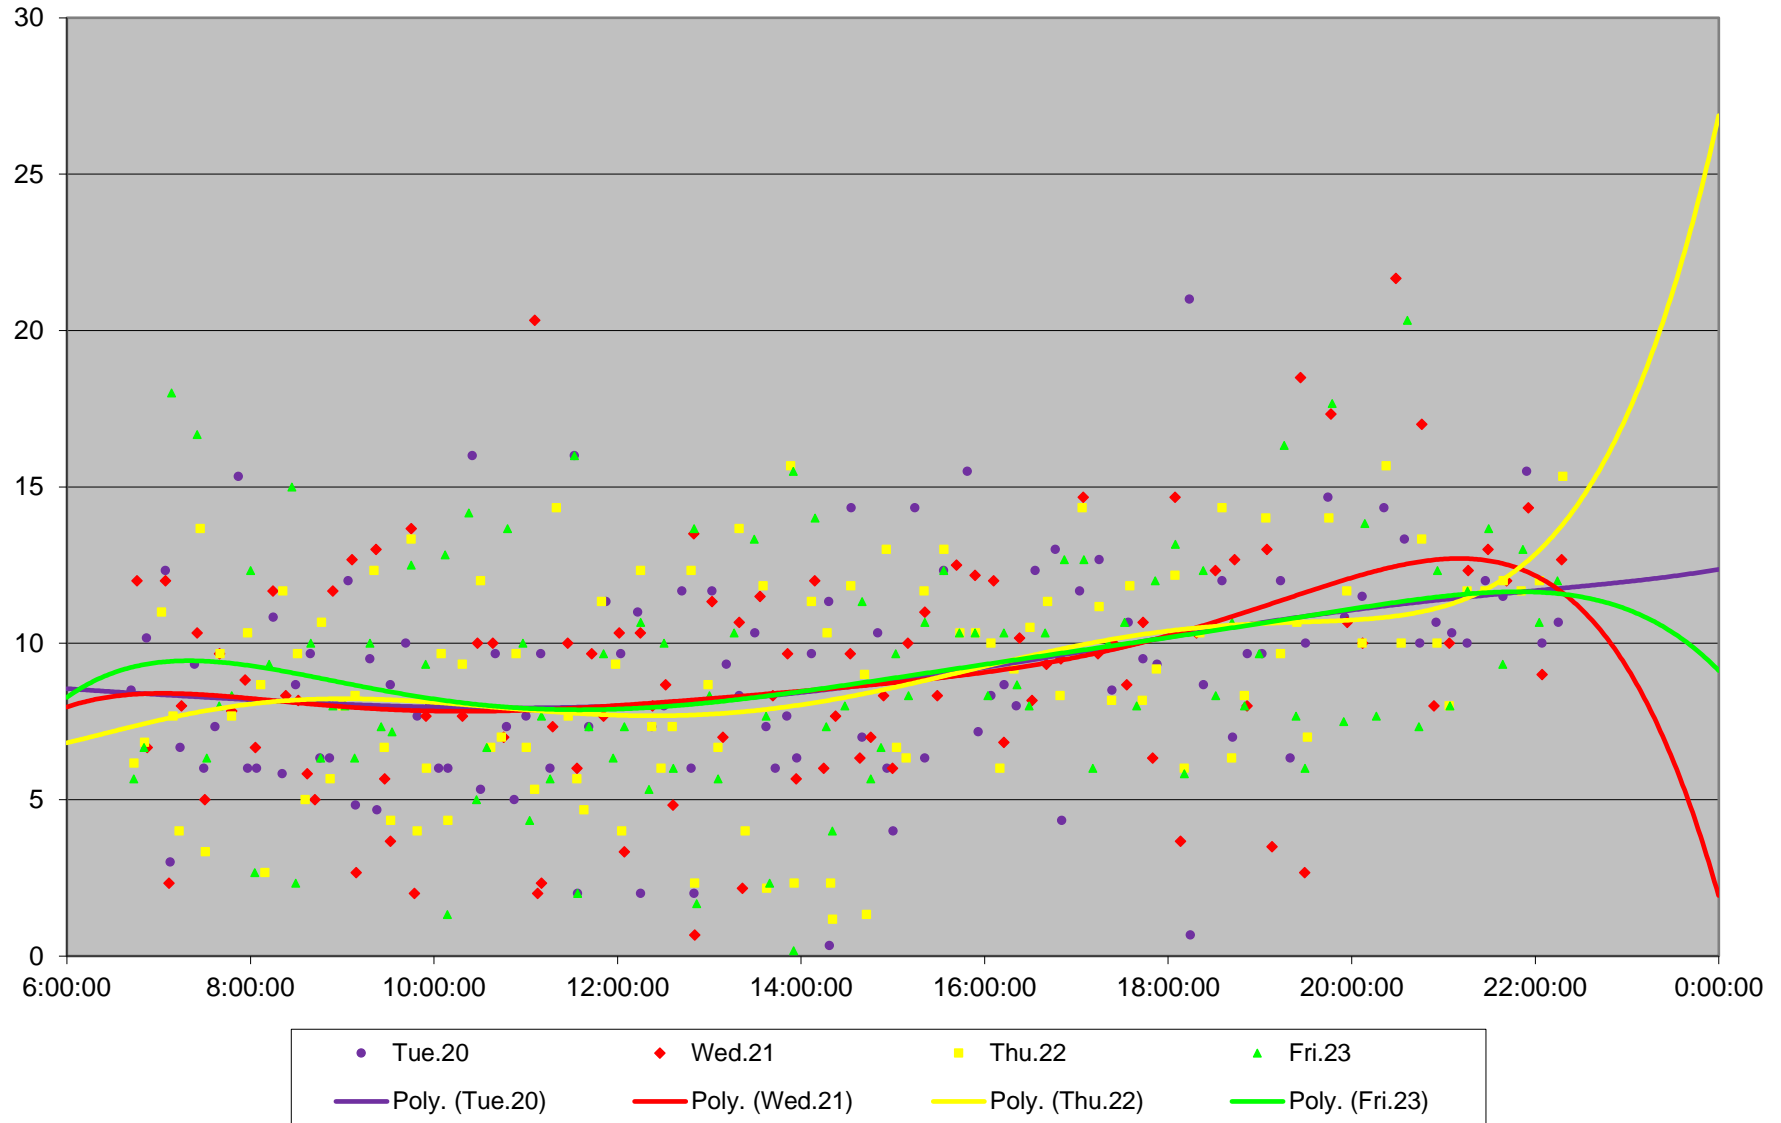

# 903 STC Express Headways at McCowan Eastbound February 2024 Quartiles Week 2

903 STC Express Headways at McCowan Eastbound February 2024 Week 3

# 903 STC Express Headways at McCowan Eastbound February 2024 Quartiles Week 3

903 STC Express Headways at McCowan Eastbound February 2024 Week 4