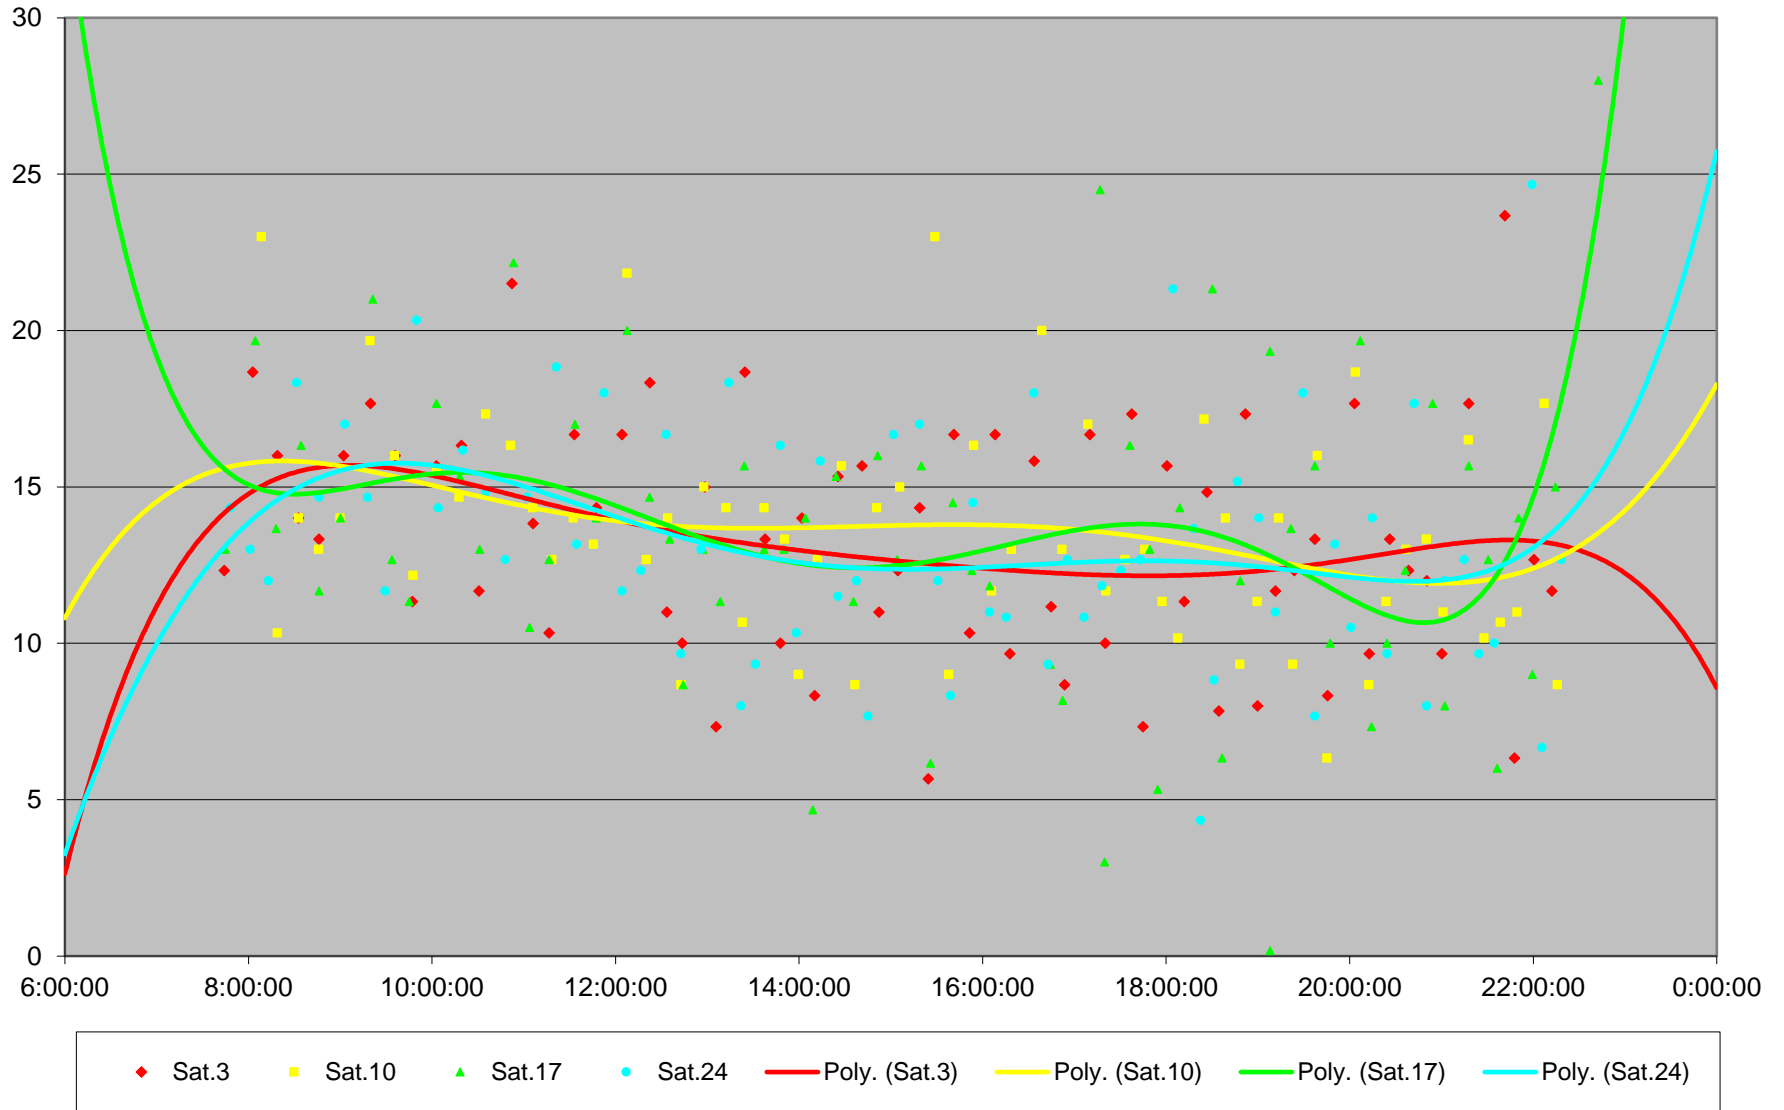

# 903 STC Express Headways at McCowan Eastbound February 2024 Quartiles Week 4

903 STC Express Headways at McCowan Eastbound February 2024 Week 5

# 903 STC Express Headways at McCowan Eastbound February 2024 Quartiles Week 5

903 STC Express Headways at McCowan Eastbound February 2024 Saturday Statistics

903 STC Express Headways at McCowan Eastbound February 2024 Saturdays