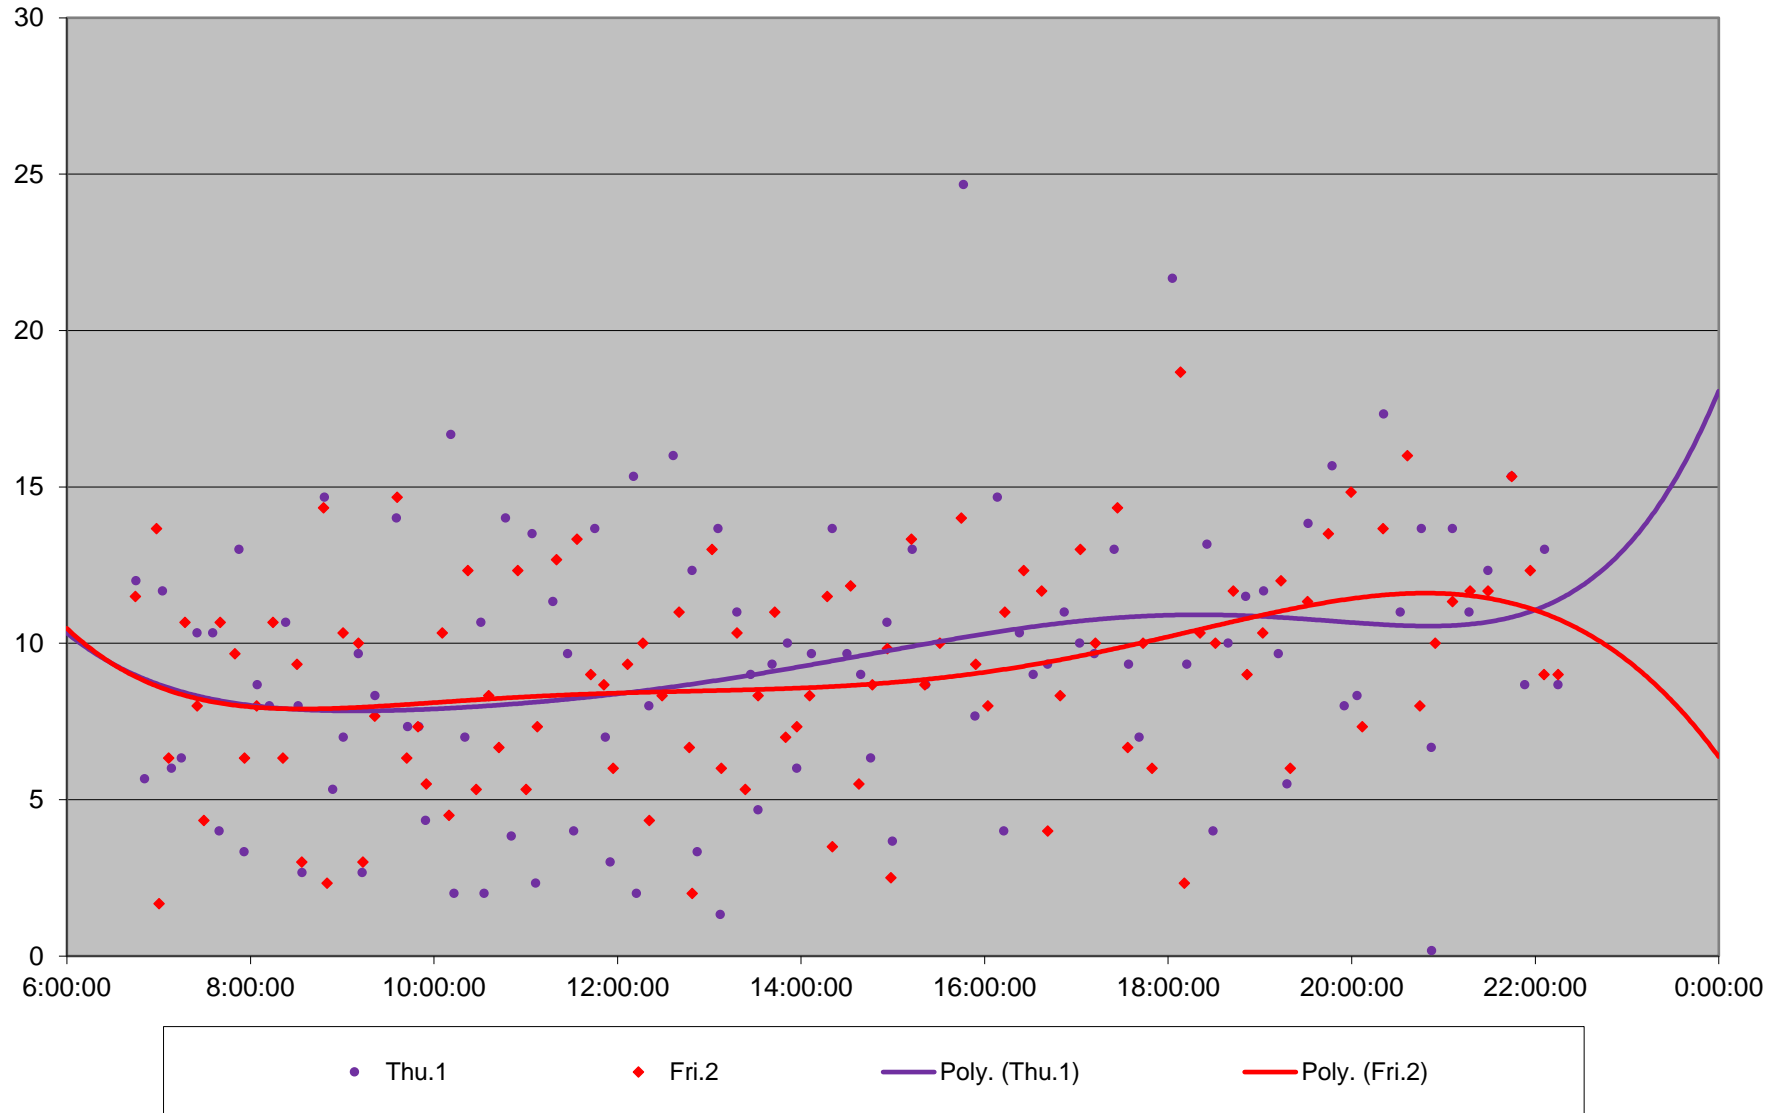

903 STC Express Headways at McCowan Eastbound February 2024 Week 1

# 903 STC Express Headways at McCowan Eastbound February 2024 Quartiles Week 1

903 STC Express Headways at McCowan Eastbound February 2024 Week 2

# 903 STC Express Headways at McCowan Eastbound February 2024 Quartiles Week 2

903 STC Express Headways at McCowan Eastbound February 2024 Week 3