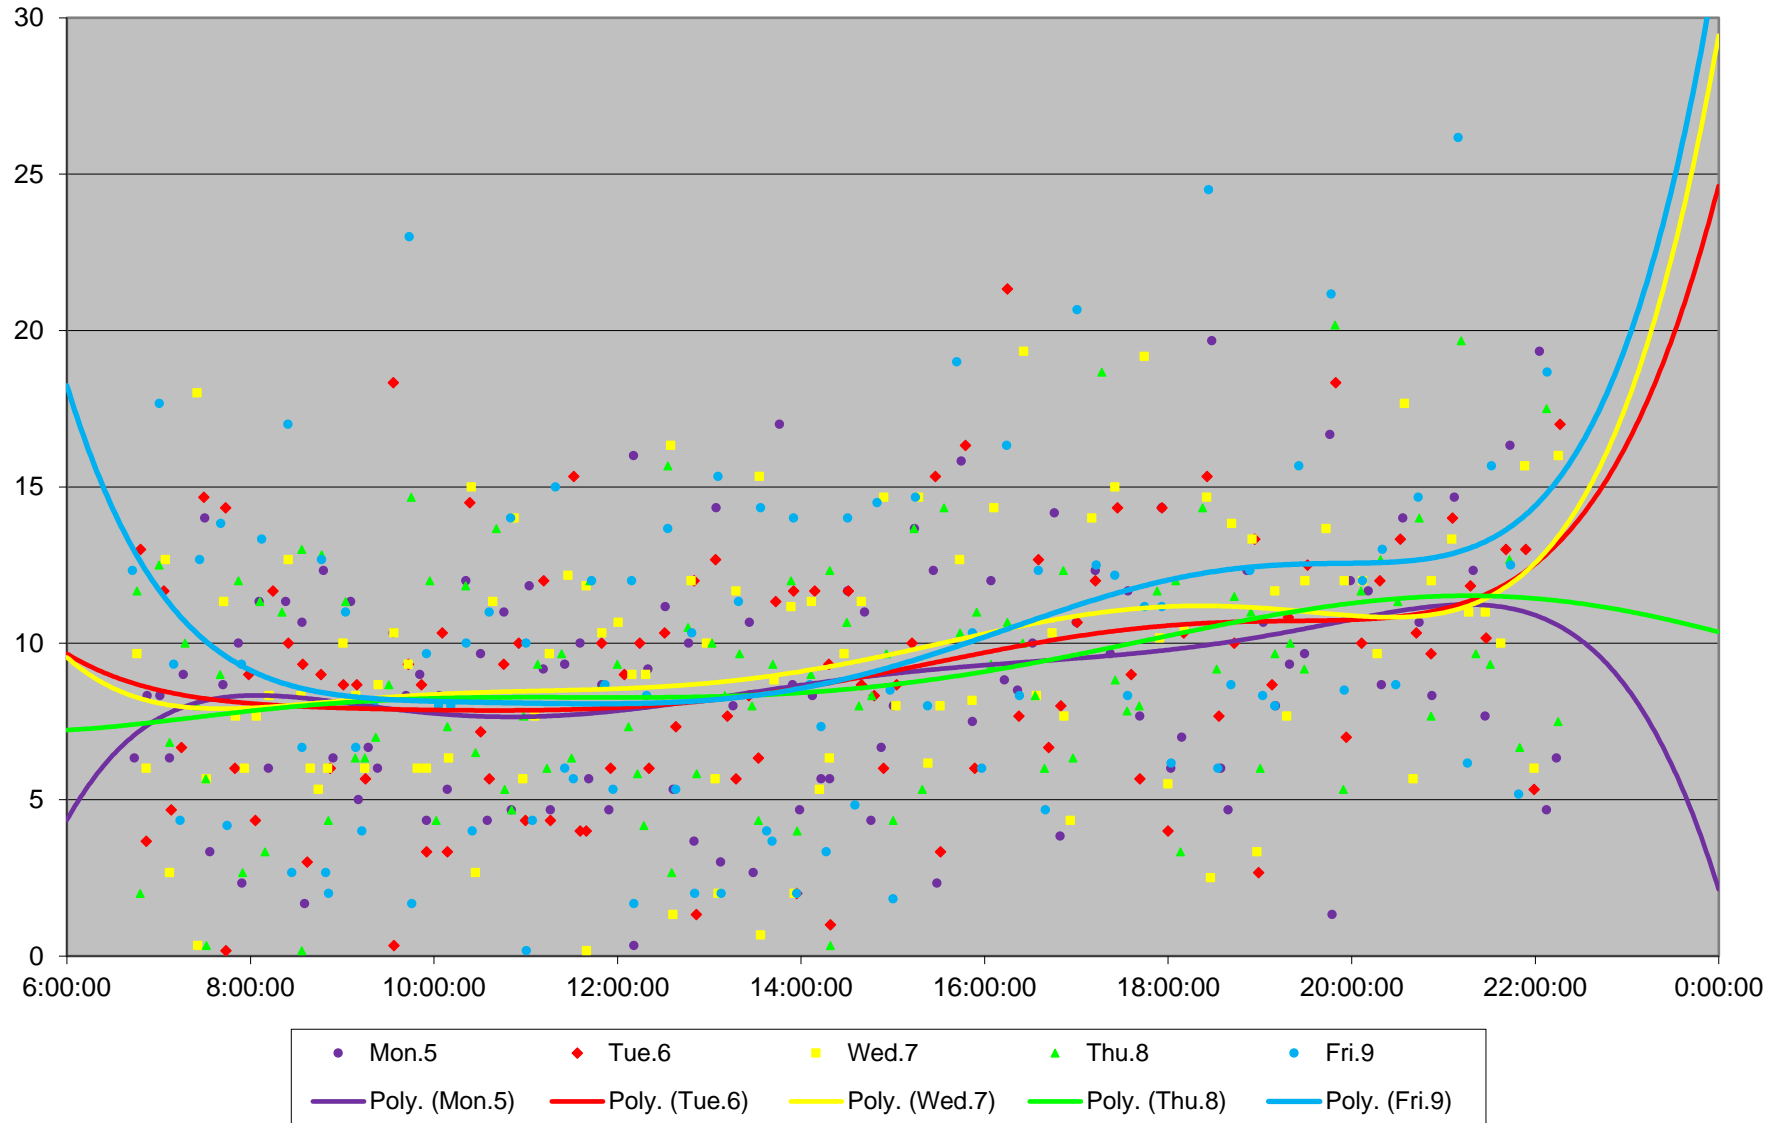

903 STC Express Headways at McCowan Eastbound February 2024 Week 1

# 903 STC Express Headways at McCowan Eastbound February 2024 Quartiles Week 1

903 STC Express Headways at McCowan Eastbound February 2024 Week 2

# 903 STC Express Headways at McCowan Eastbound February 2024 Quartiles Week 2

903 STC Express Headways at McCowan Eastbound February 2024 Week 3

# 903 STC Express Headways at McCowan Eastbound February 2024 Quartiles Week 3

903 STC Express Headways at McCowan Eastbound February 2024 Week 4