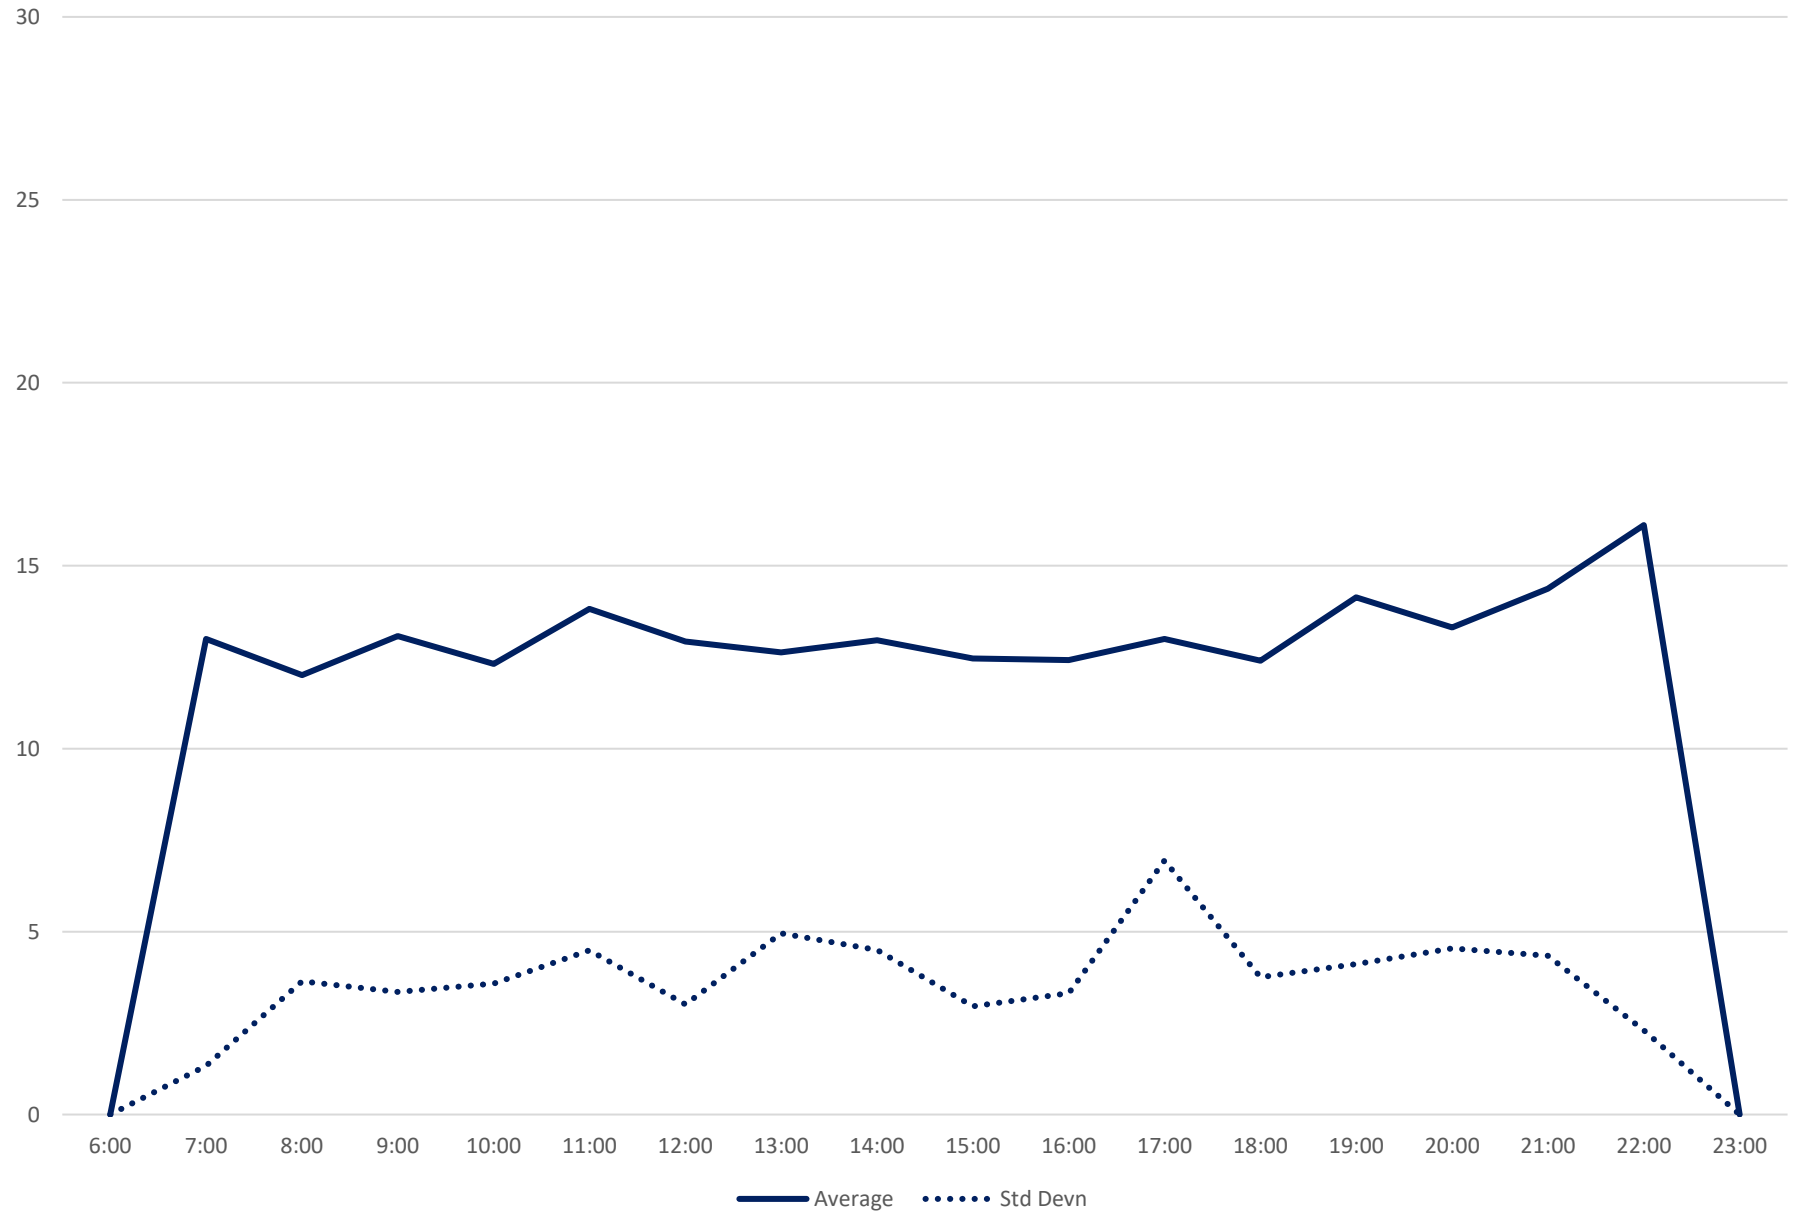

903 STC Express Headways at McCowan Eastbound February 2024 Sunday Statistics