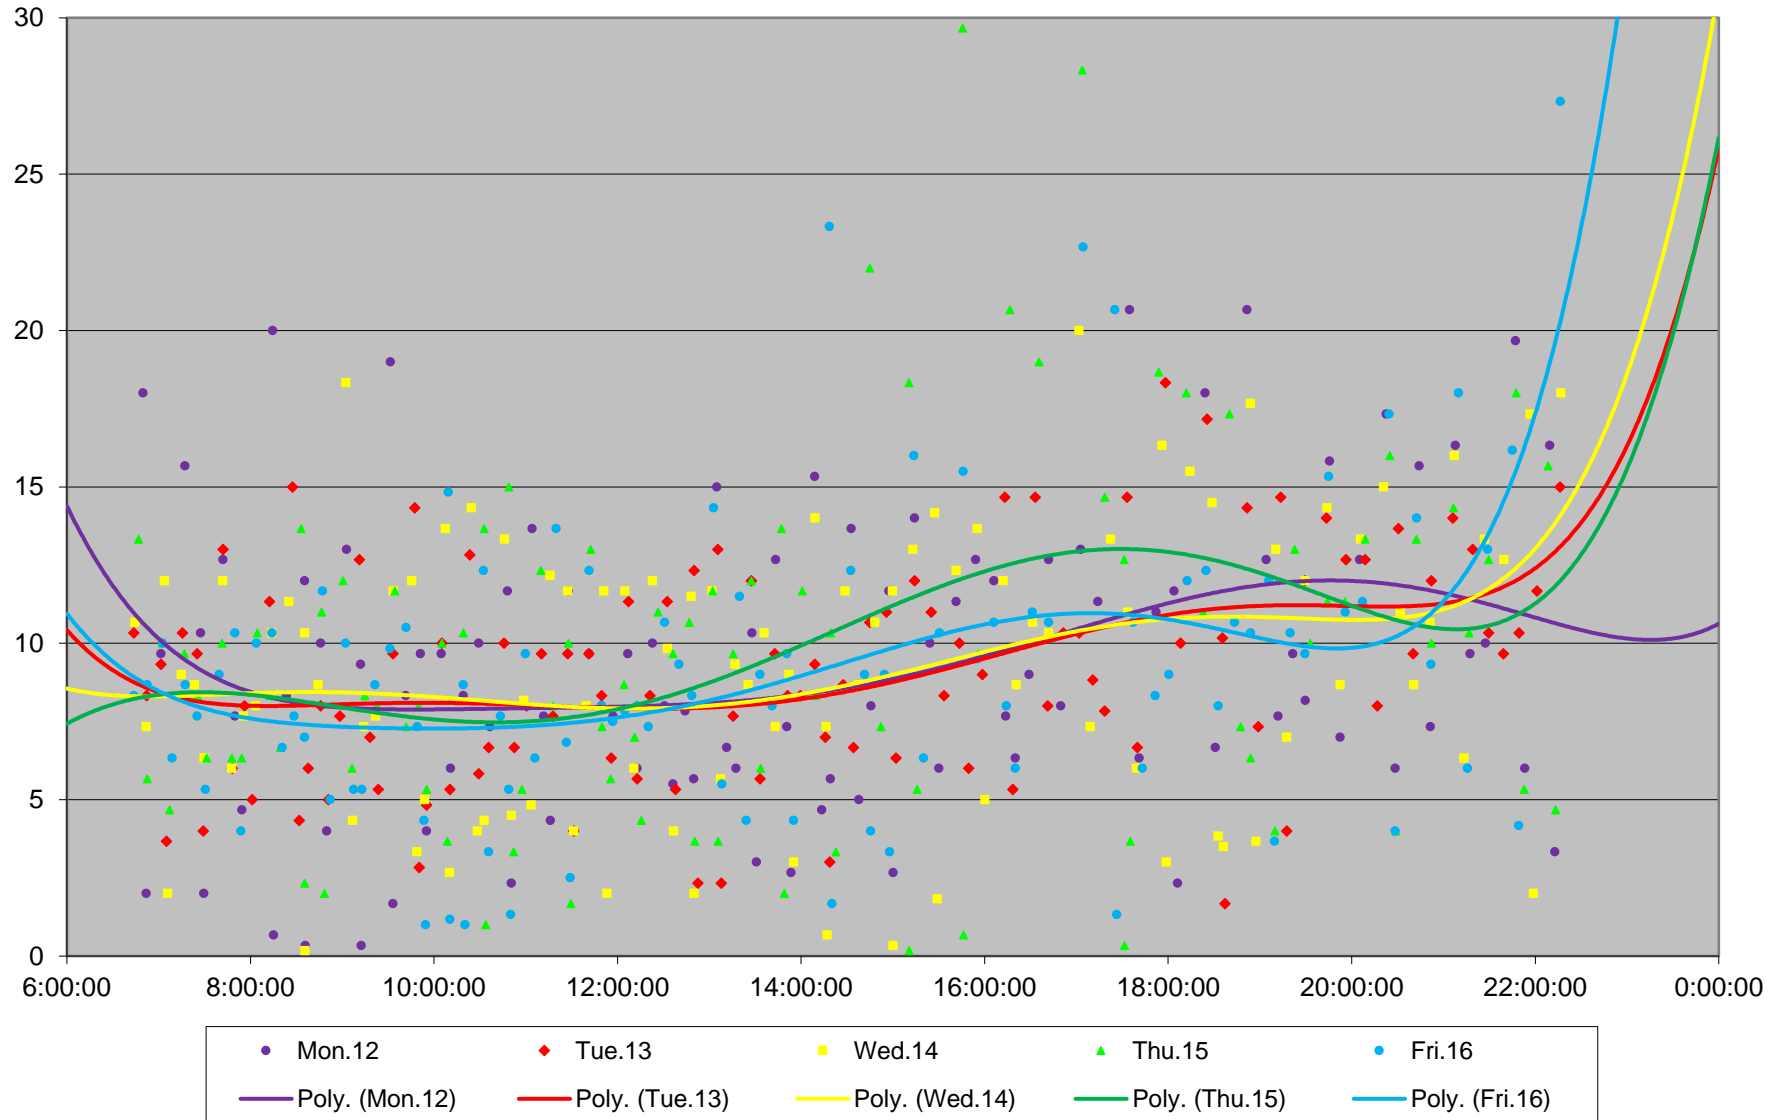

# 903 STC Express Headways at McCowan Eastbound February 2024 Quartiles Week 1

903 STC Express Headways at McCowan Eastbound February 2024 Week 2

# 903 STC Express Headways at McCowan Eastbound February 2024 Quartiles Week 2

903 STC Express Headways at McCowan Eastbound February 2024 Week 3