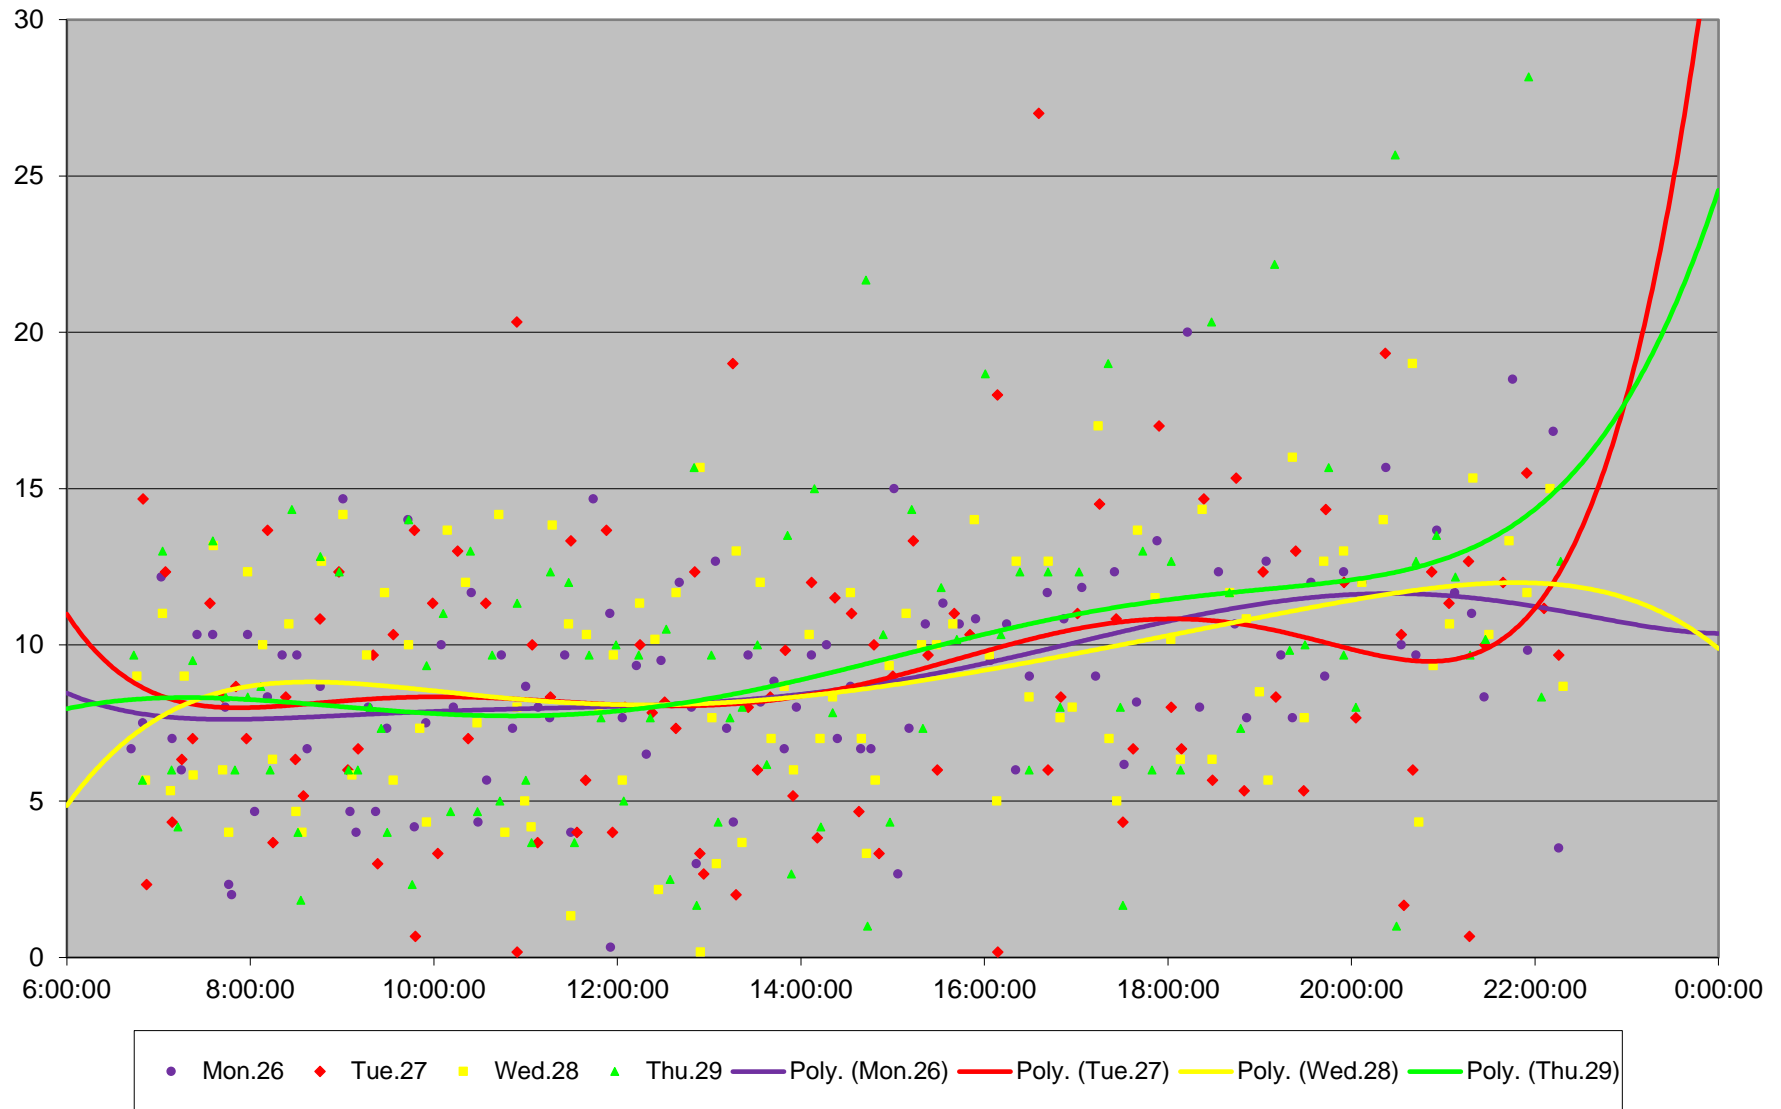

# 903 STC Express Headways at McCowan Eastbound February 2024 Quartiles Week 3

903 STC Express Headways at McCowan Eastbound February 2024 Week 4

# 903 STC Express Headways at McCowan Eastbound February 2024 Quartiles Week 4

903 STC Express Headways at McCowan Eastbound February 2024 Week 5

# 903 STC Express Headways at McCowan Eastbound February 2024 Quartiles Week 5

903 STC Express Headways at McCowan Eastbound February 2024 Saturday Statistics

903 STC Express Headways at McCowan Eastbound February 2024 Saturdays