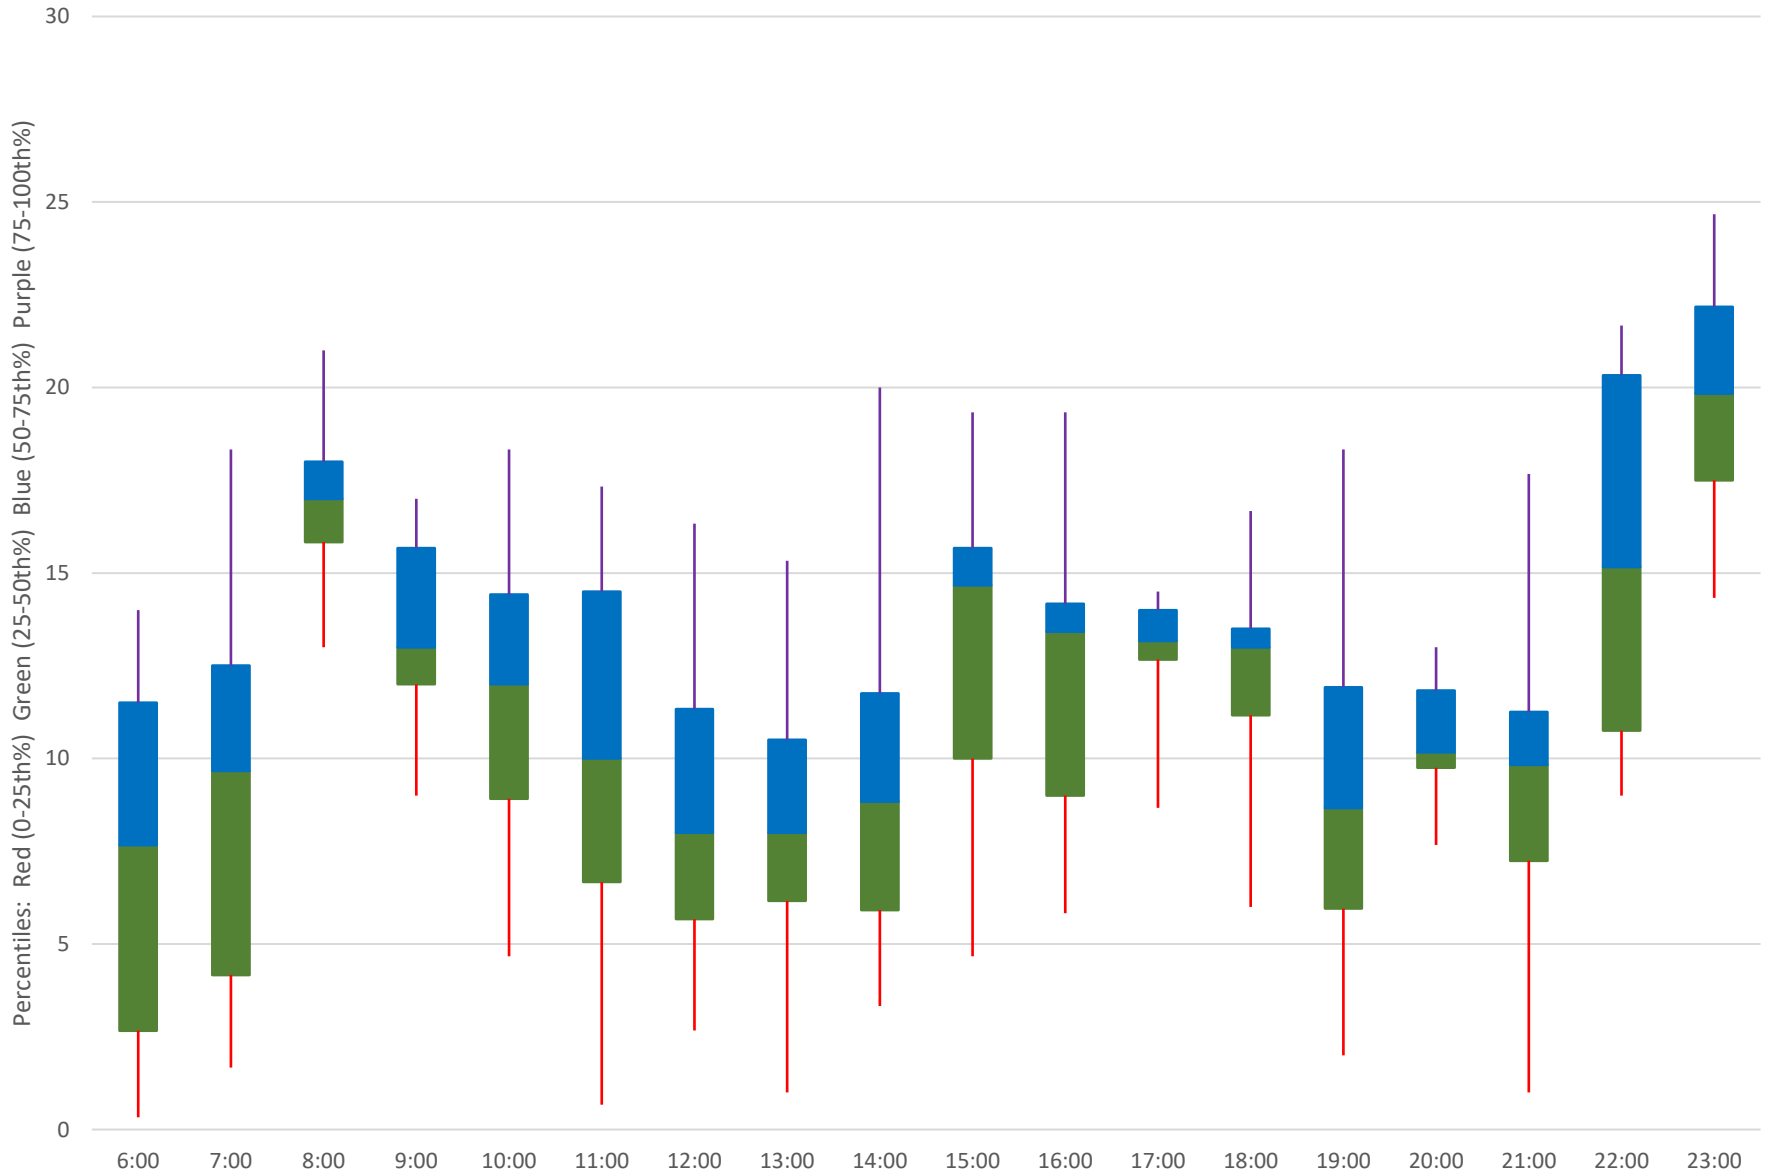

38 Highland Creek Headways at W of UTSC Loop Westbound February 2024 Weekday Statistics

— Average Week 1 Std Devn Week 1 — Average Week 2 Std Devn Week 2 — Average Week 3
..... Std Devn Week 3 — Average Week 4 Std Devn Week 4 — Average Week 5 Std Devn Week 5

38 Highland Creek Headways at W of UTSC Loop Westbound February 2024 Week 1

38 Highland Creek Headways at W of UTSC Loop Westbound February 2024

Quartiles Week 1

38 Highland Creek Headways at W of UTSC Loop Westbound February 2024 Week 2