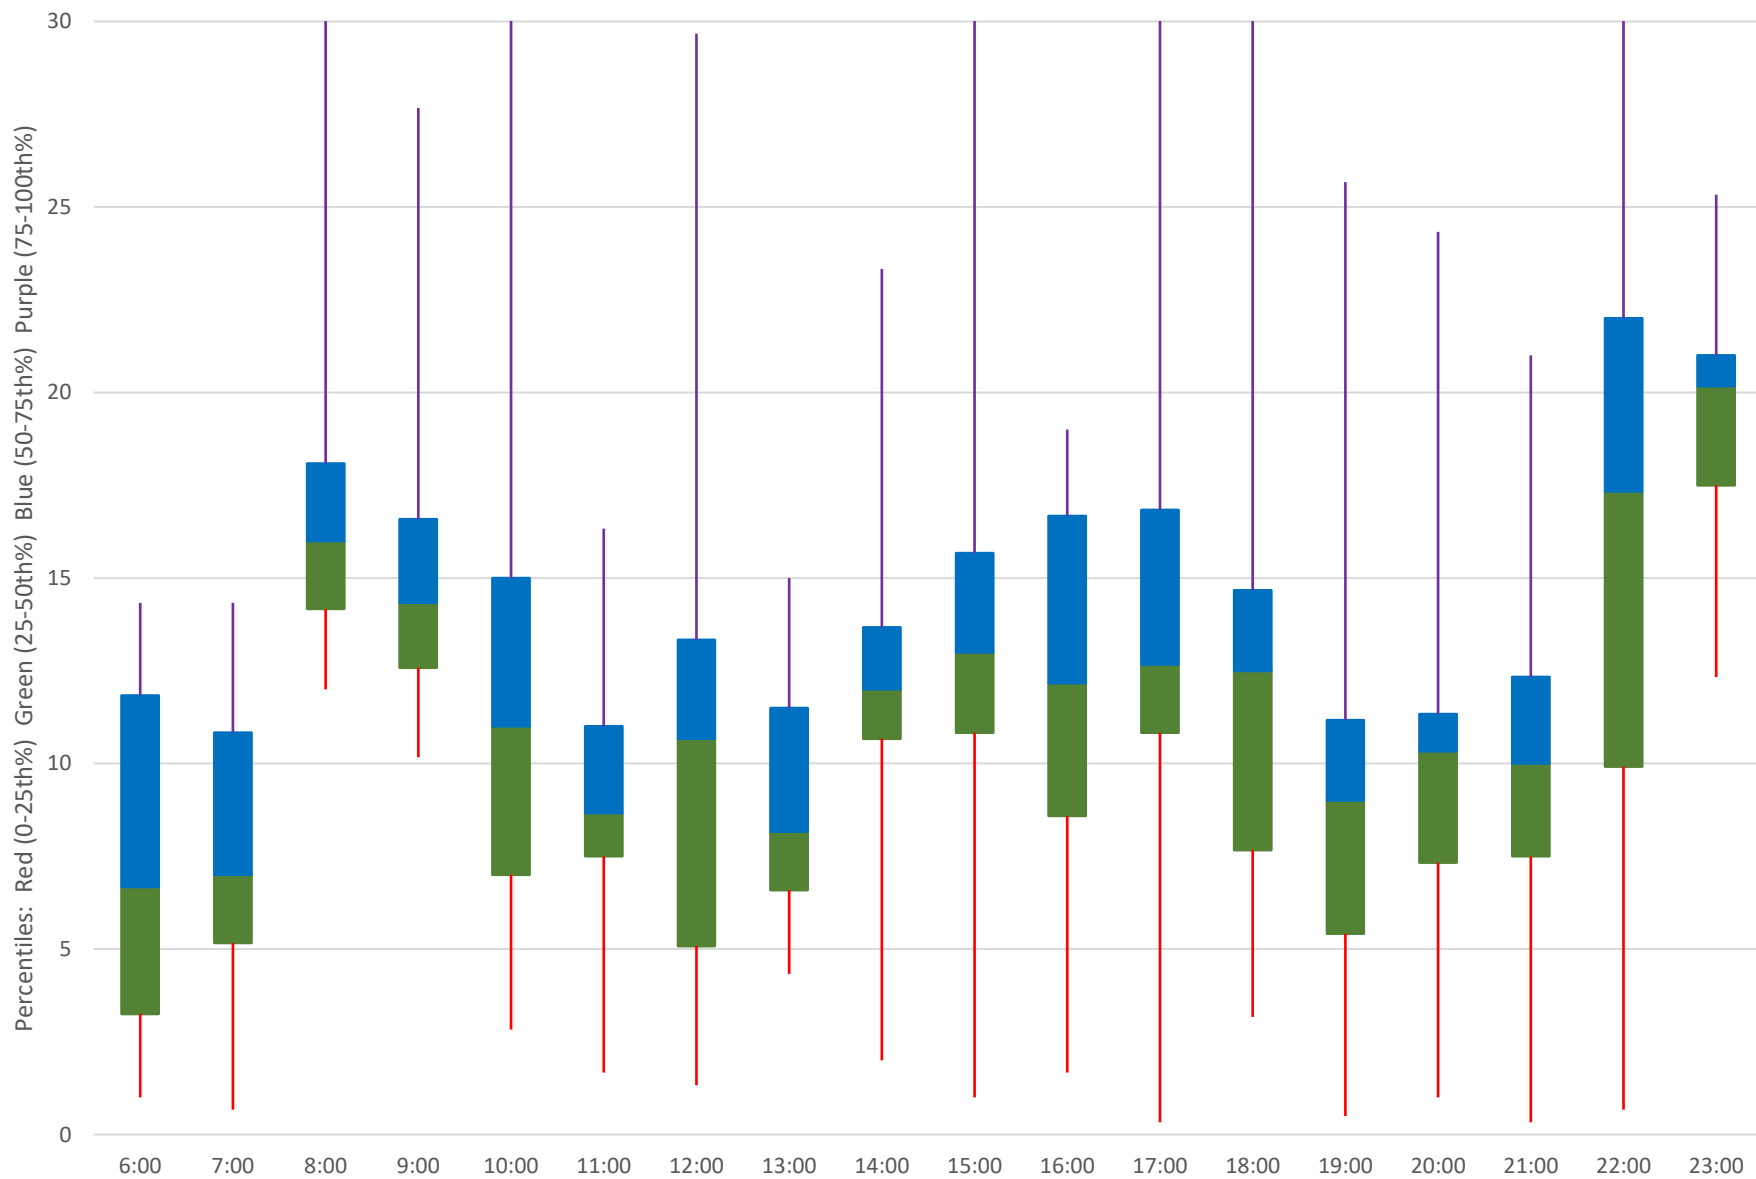

38 Highland Creek Headways at W of UTSC Loop Westbound February 2024 Quartiles Week 3