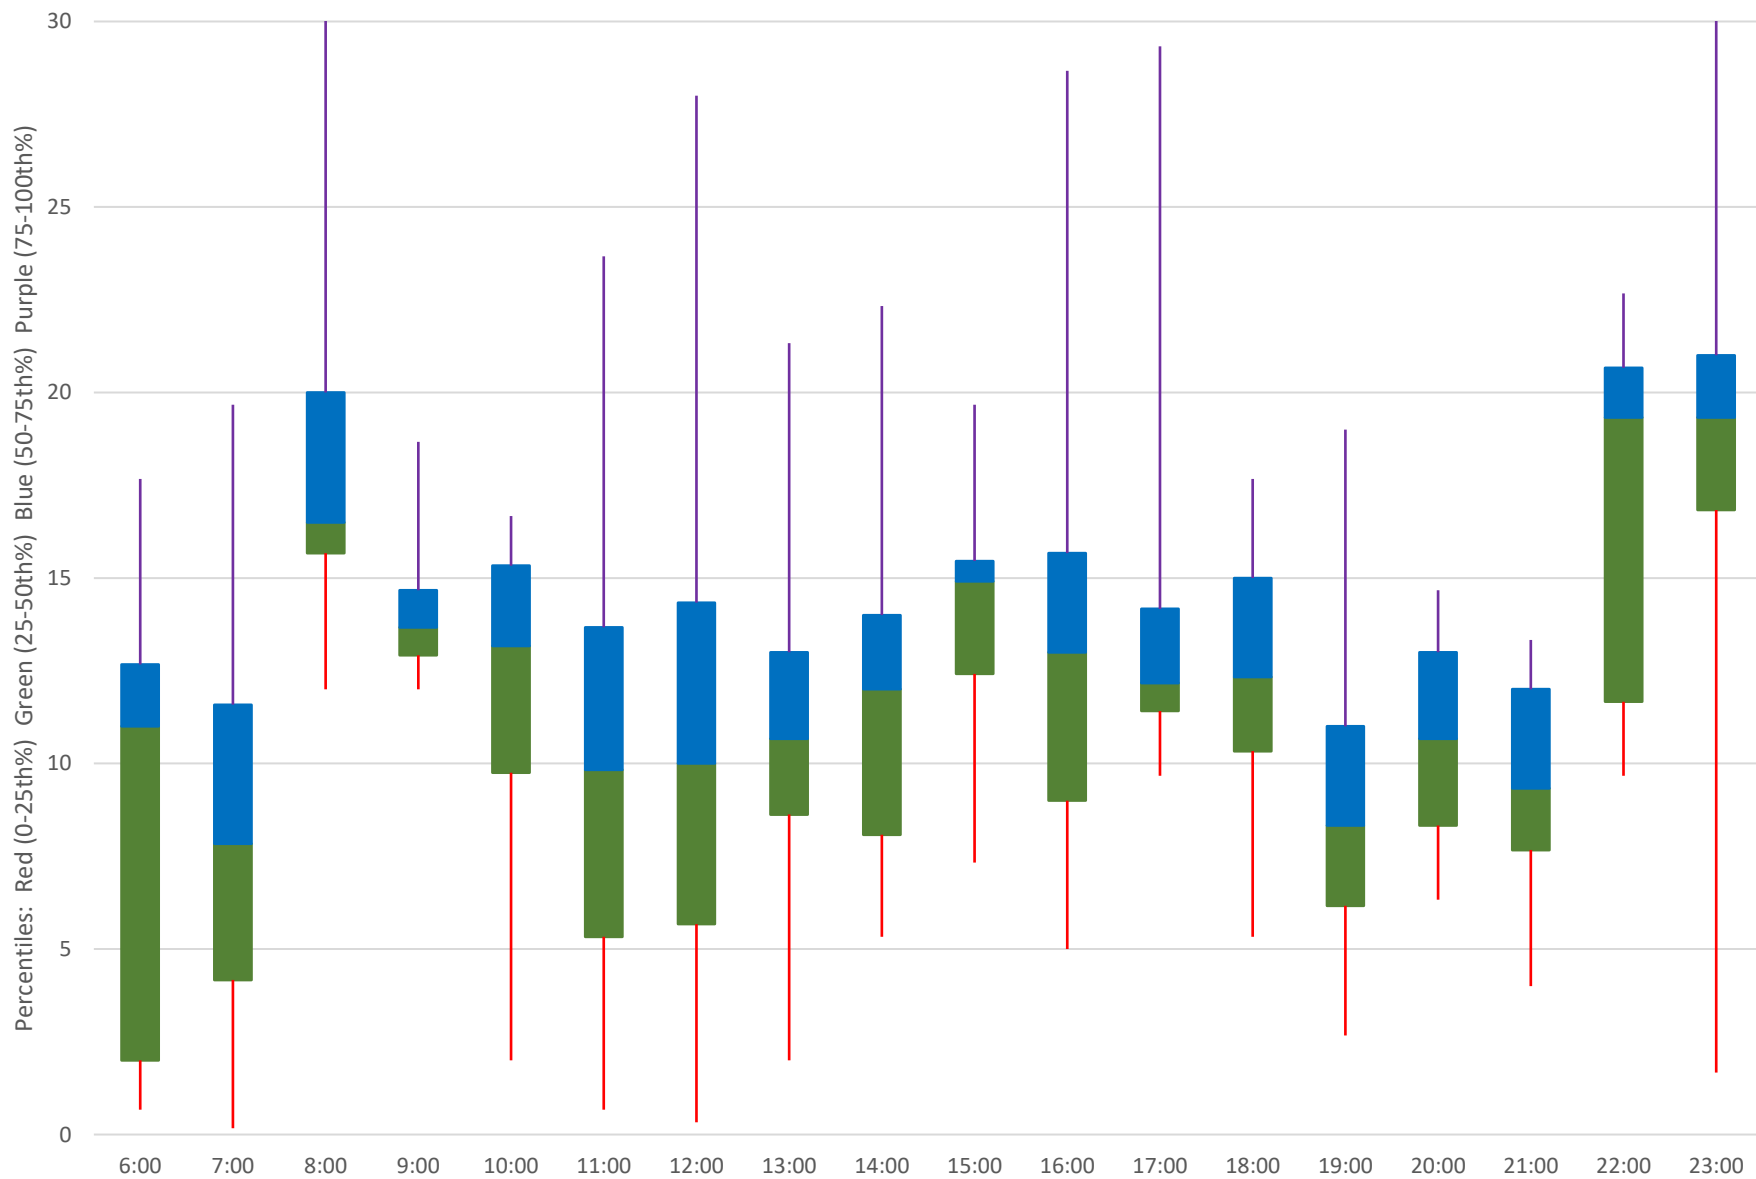

38 Highland Creek Headways at W of UTSC Loop Westbound February 2024 Quartiles Week 2