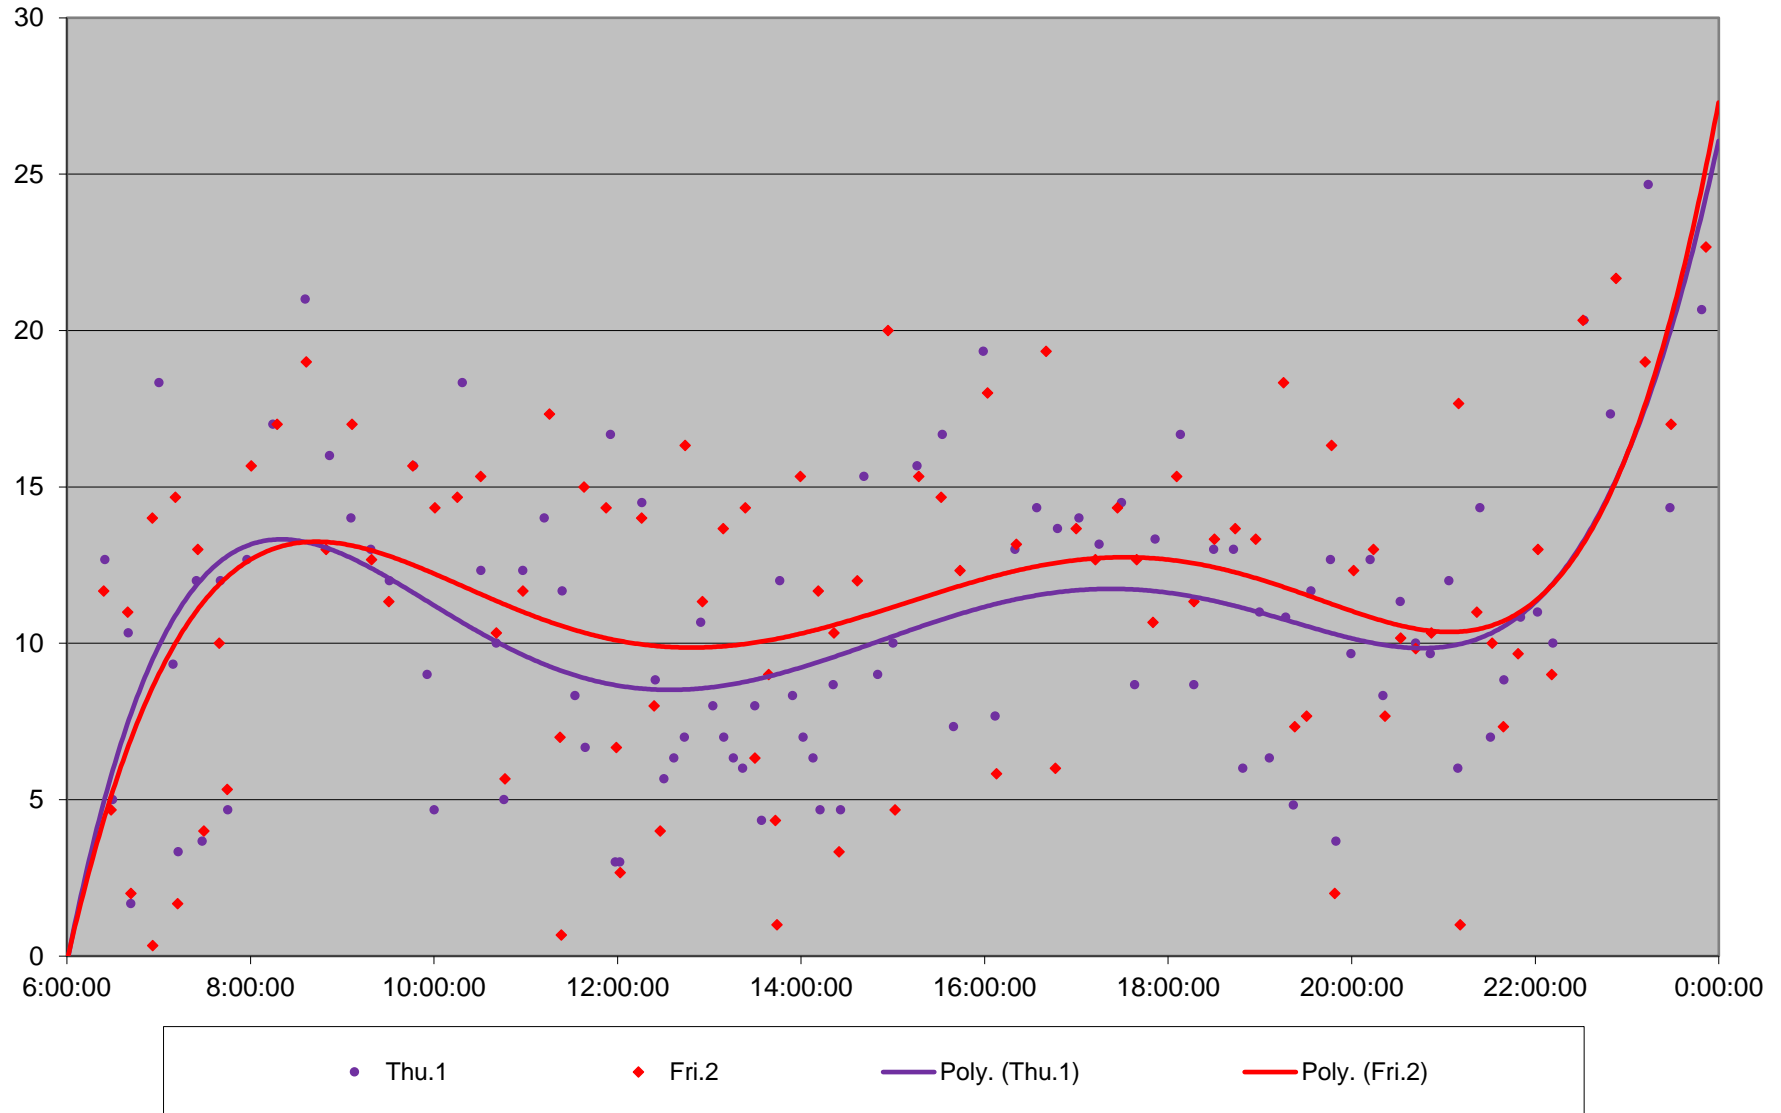

38 Highland Creek Headways at W of UTSC Loop Westbound February 2024 Weekday Statistics

— Average Week 1 Std Devn Week 1 — Average Week 2 Std Devn Week 2 — Average Week 3
..... Std Devn Week 3 — Average Week 4 Std Devn Week 4 — Average Week 5 Std Devn Week 5

38 Highland Creek Headways at W of UTSC Loop Westbound February 2024 Week 1

38 Highland Creek Headways at W of UTSC Loop Westbound February 2024

Quartiles Week 1

38 Highland Creek Headways at W of UTSC Loop Westbound February 2024 Week 2