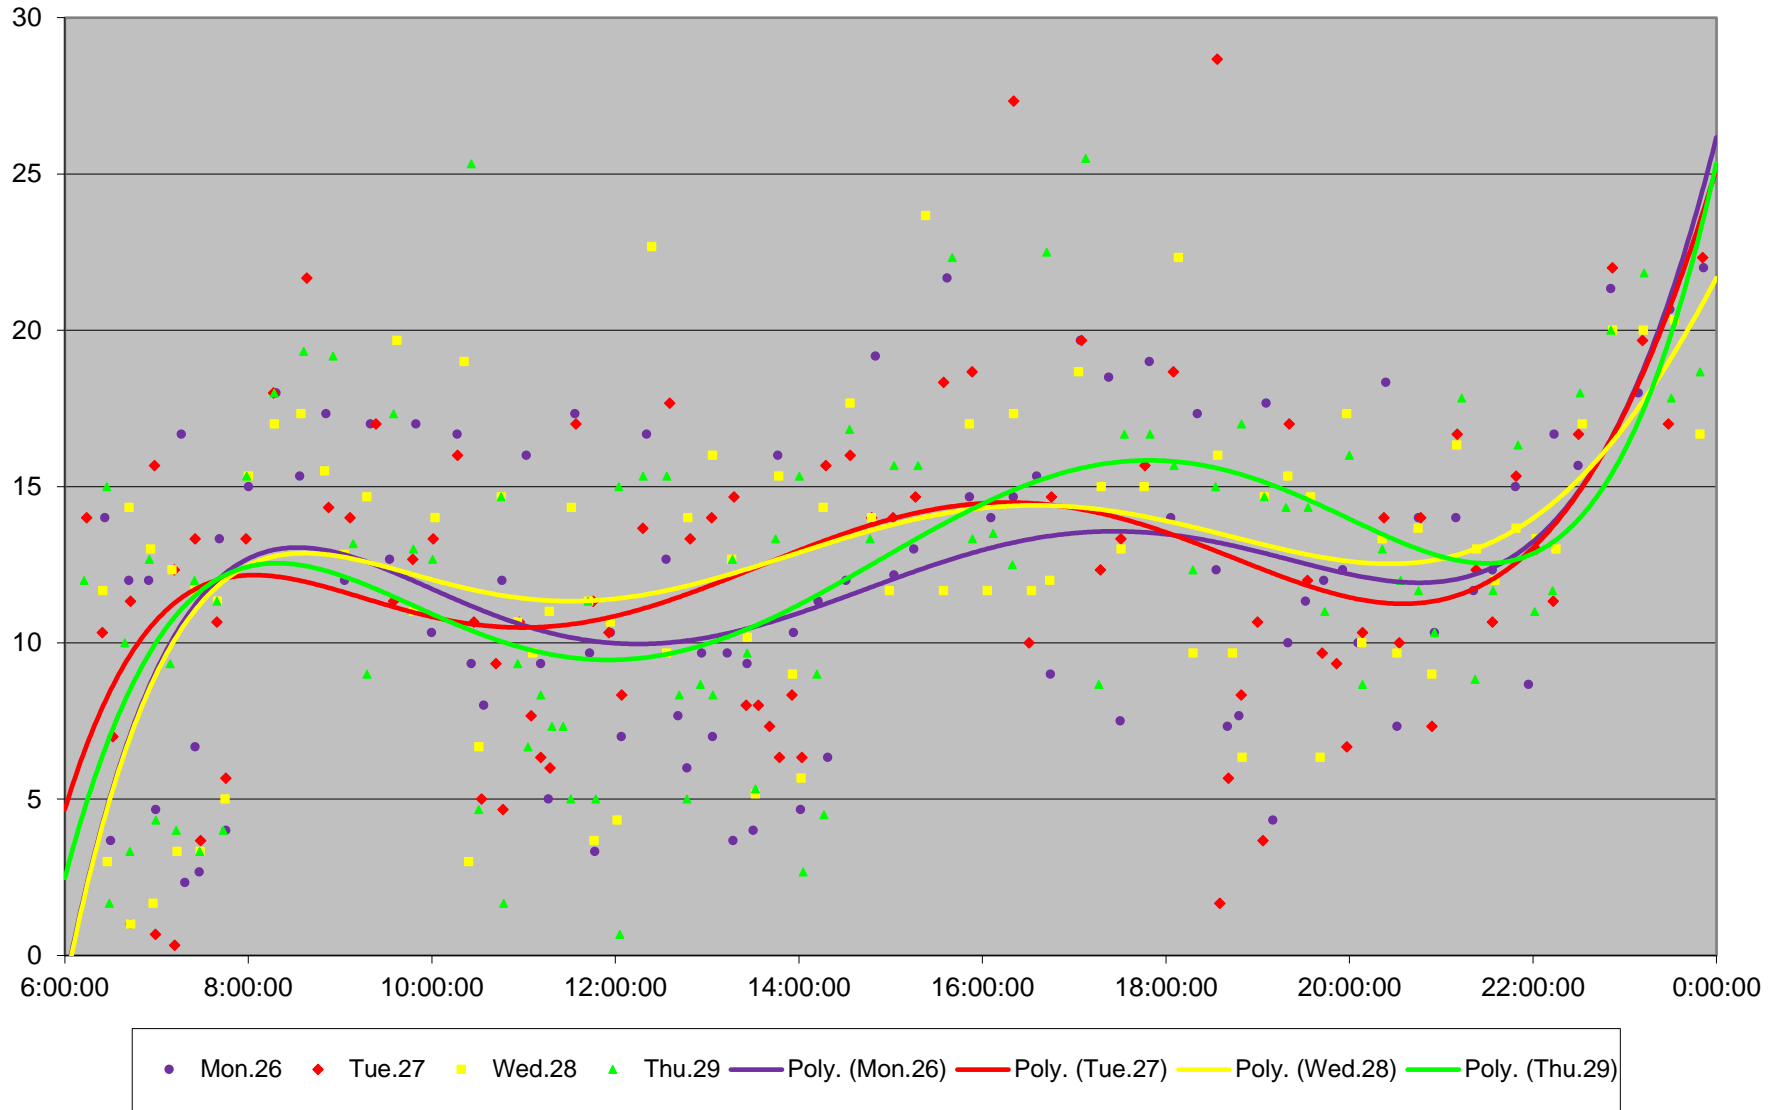

38 Highland Creek Headways at W of UTSC Loop Westbound February 2024 Weekday Statistics

— Average Week 1 Std Devn Week 1 — Average Week 2 Std Devn Week 2 — Average Week 3
..... Std Devn Week 3 — Average Week 4 Std Devn Week 4 — Average Week 5 Std Devn Week 5

38 Highland Creek Headways at W of UTSC Loop Westbound February 2024 Quartiles Week 2

38 Highland Creek Headways at W of UTSC Loop Westbound February 2024 Week 3

38 Highland Creek Headways at W of UTSC Loop Westbound February 2024 Quartiles Week 3

38 Highland Creek Headways at W of UTSC Loop Westbound February 2024 Week 4

38 Highland Creek Headways at W of UTSC Loop Westbound February 2024 Quartiles Week 4

38 Highland Creek Headways at W of UTSC Loop Westbound February 2024 Week 5