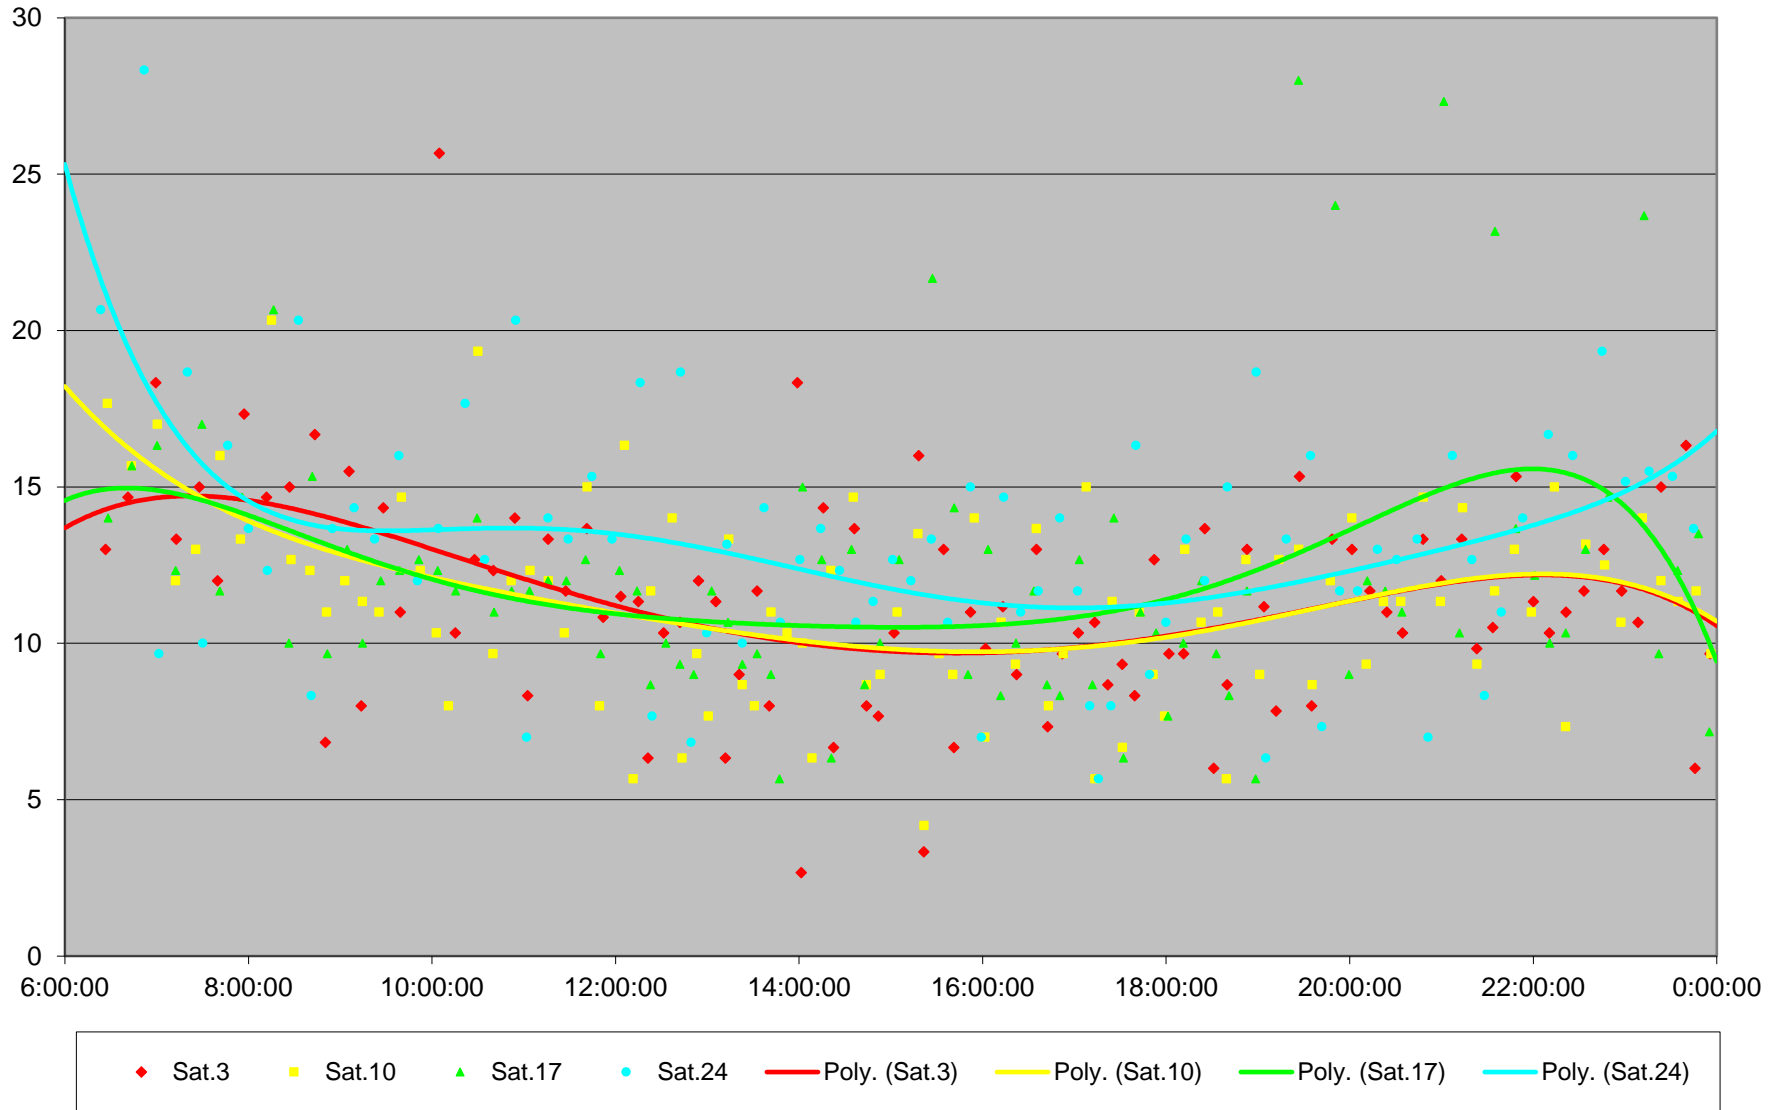

38 Highland Creek Headways at W of UTSC Loop Westbound February 2024 Weekday Statistics

— Average Week 1 Std Devn Week 1 — Average Week 2 Std Devn Week 2 — Average Week 3
..... Std Devn Week 3 — Average Week 4 Std Devn Week 4 — Average Week 5 Std Devn Week 5

38 Highland Creek Headways at W of UTSC Loop Westbound February 2024

Quartiles Week 5

38 Highland Creek Headways at W of UTSC Loop Westbound February 2024 Saturday Statistics

38 Highland Creek Headways at W of UTSC Loop Westbound February 2024 Saturdays