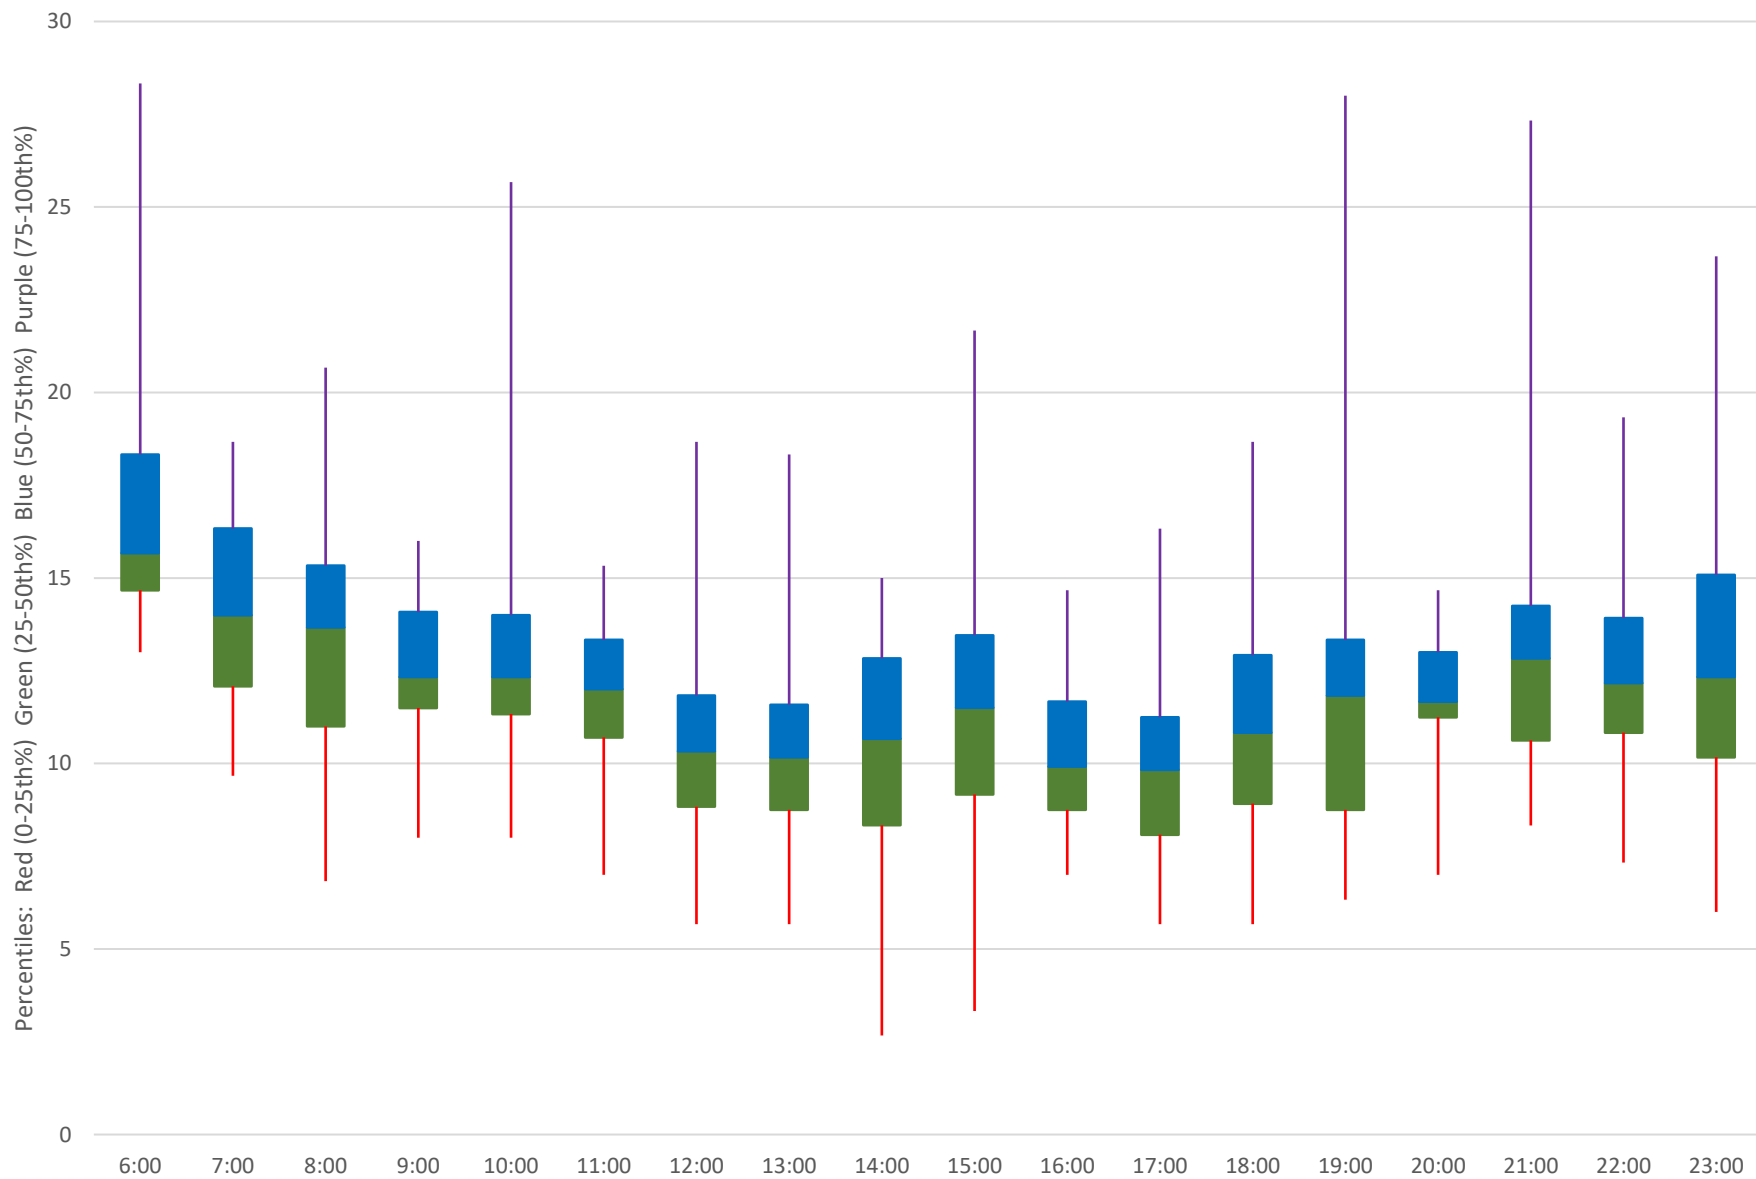

38 Highland Creek Headways at W of UTSC Loop Westbound February 2024 Quartiles Saturdays