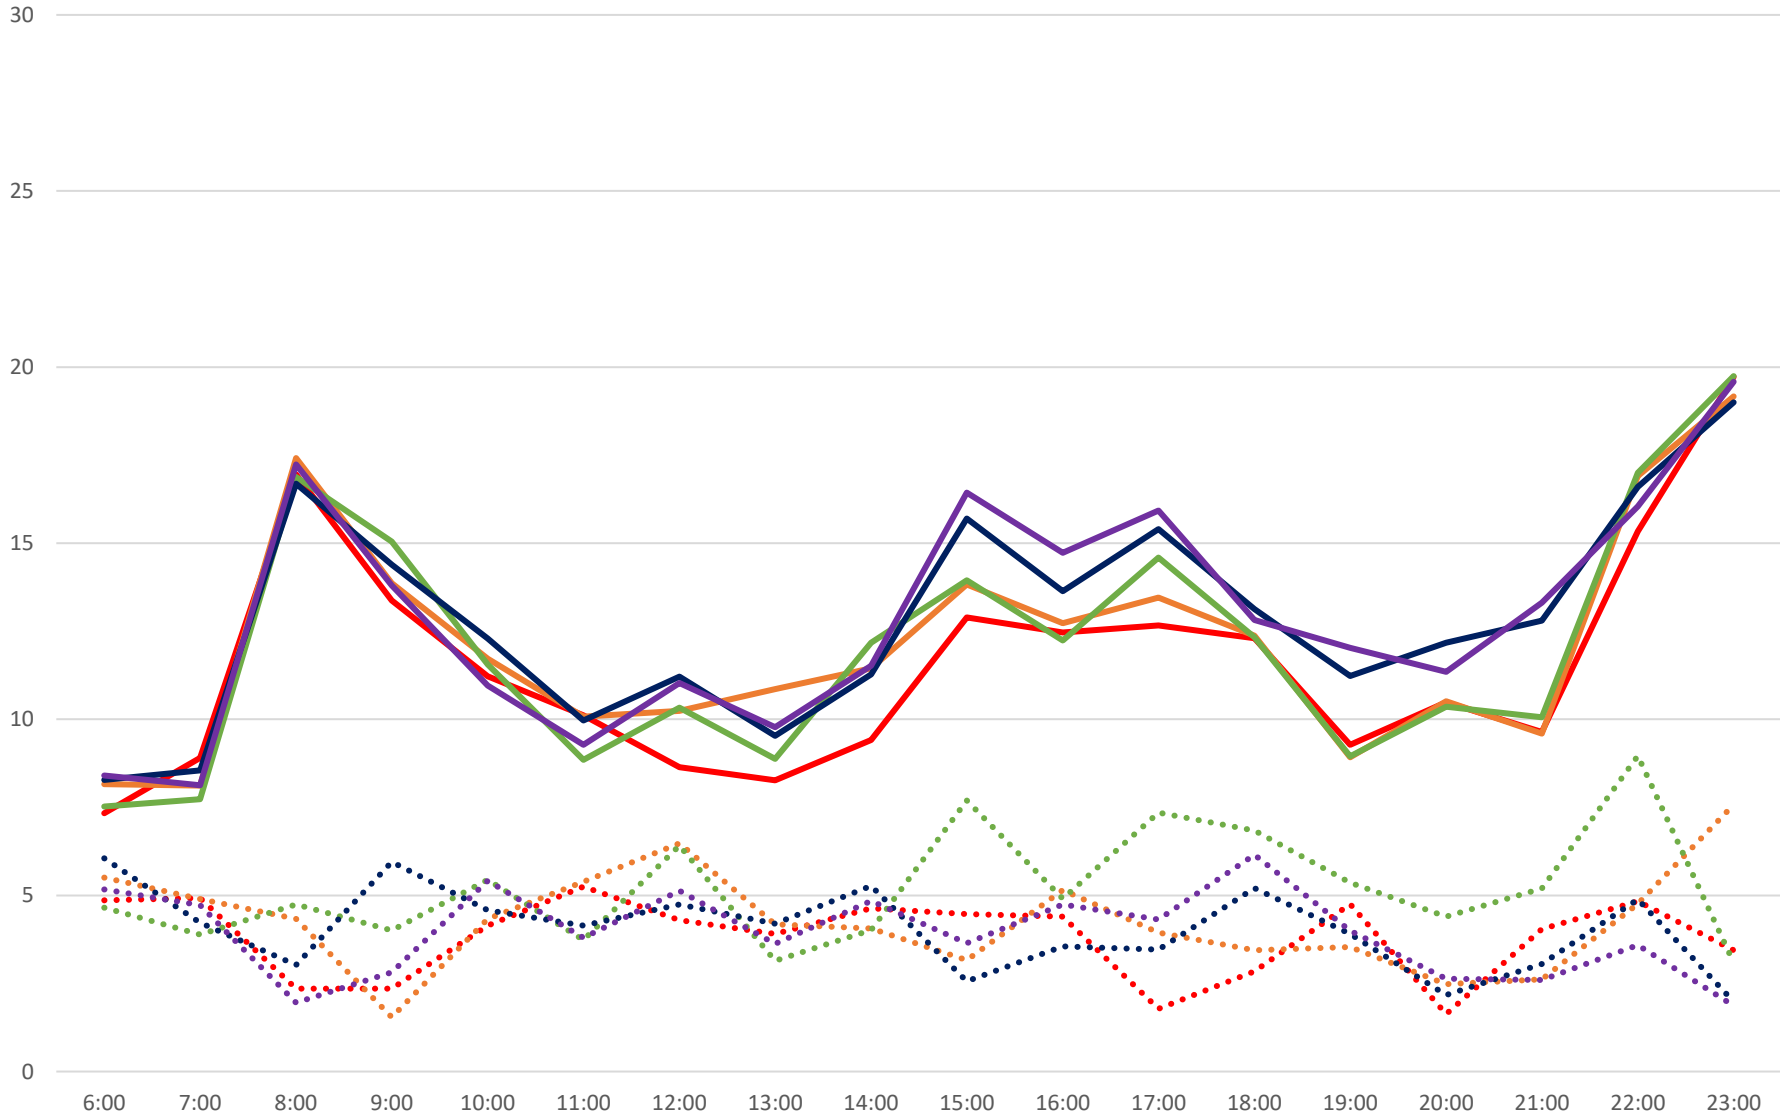

38 Highland Creek Headways at W of UTSC Loop Westbound February 2024 Weekday Statistics

— Average Week 1 Std Devn Week 1 — Average Week 2 Std Devn Week 2 — Average Week 3
..... Std Devn Week 3 — Average Week 4 Std Devn Week 4 — Average Week 5 Std Devn Week 5

38 Highland Creek Headways at W of UTSC Loop Westbound February 2024 Week 1

38 Highland Creek Headways at W of UTSC Loop Westbound February 2024

Quartiles Week 1

38 Highland Creek Headways at W of UTSC Loop Westbound February 2024 Week 2

38 Highland Creek Headways at W of UTSC Loop Westbound February 2024 Quartiles Week 2

38 Highland Creek Headways at W of UTSC Loop Westbound February 2024 Week 3

38 Highland Creek Headways at W of UTSC Loop Westbound February 2024 Quartiles Week 3

38 Highland Creek Headways at W of UTSC Loop Westbound February 2024 Week 4

38 Highland Creek Headways at W of UTSC Loop Westbound February 2024 Quartiles Week 4

38 Highland Creek Headways at W of UTSC Loop Westbound February 2024 Week 5