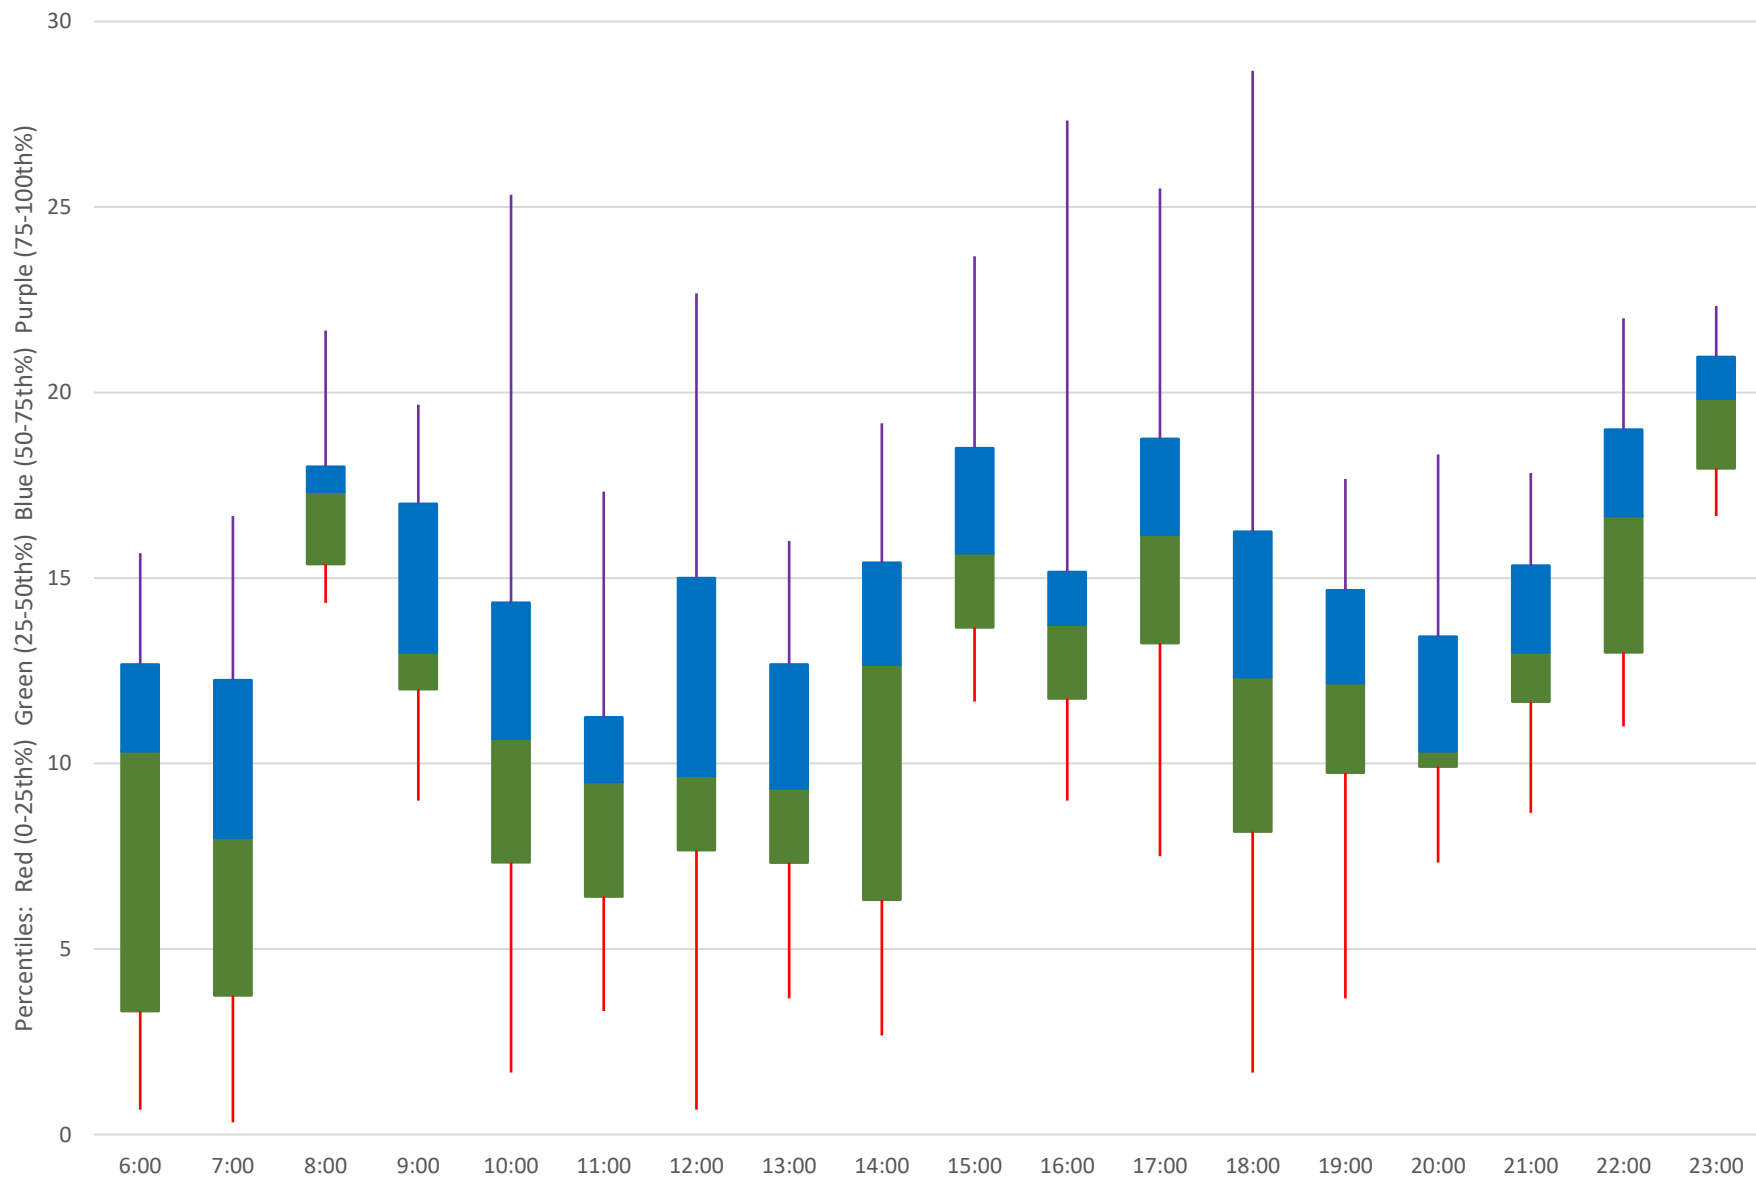

38 Highland Creek Headways at W of UTSC Loop Westbound February 2024

Quartiles Week 5