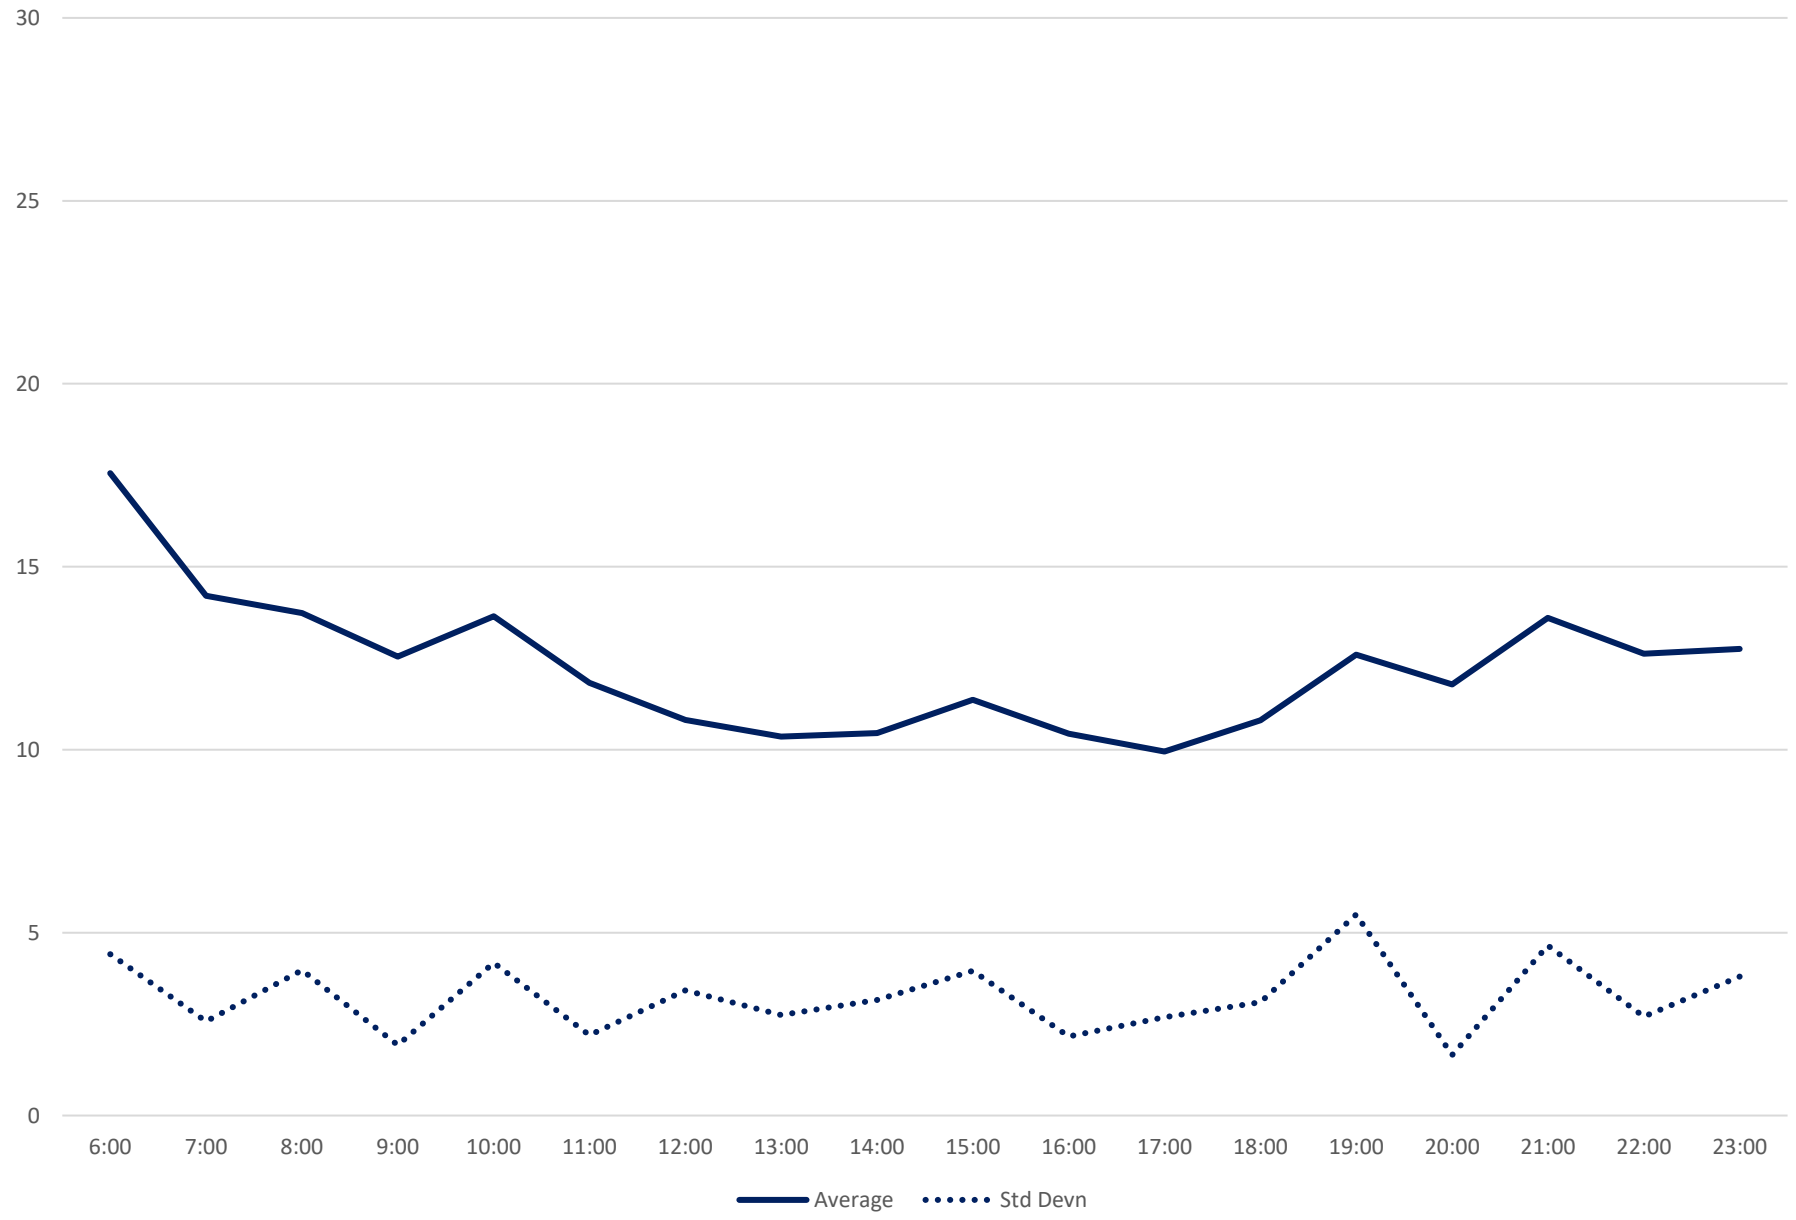

38 Highland Creek Headways at W of UTSC Loop Westbound February 2024 Week 4

38 Highland Creek Headways at W of UTSC Loop Westbound February 2024 Quartiles Week 4

38 Highland Creek Headways at W of UTSC Loop Westbound February 2024 Week 5

38 Highland Creek Headways at W of UTSC Loop Westbound February 2024

Quartiles Week 5

38 Highland Creek Headways at W of UTSC Loop Westbound February 2024 Saturday Statistics

38 Highland Creek Headways at W of UTSC Loop Westbound February 2024 Saturdays