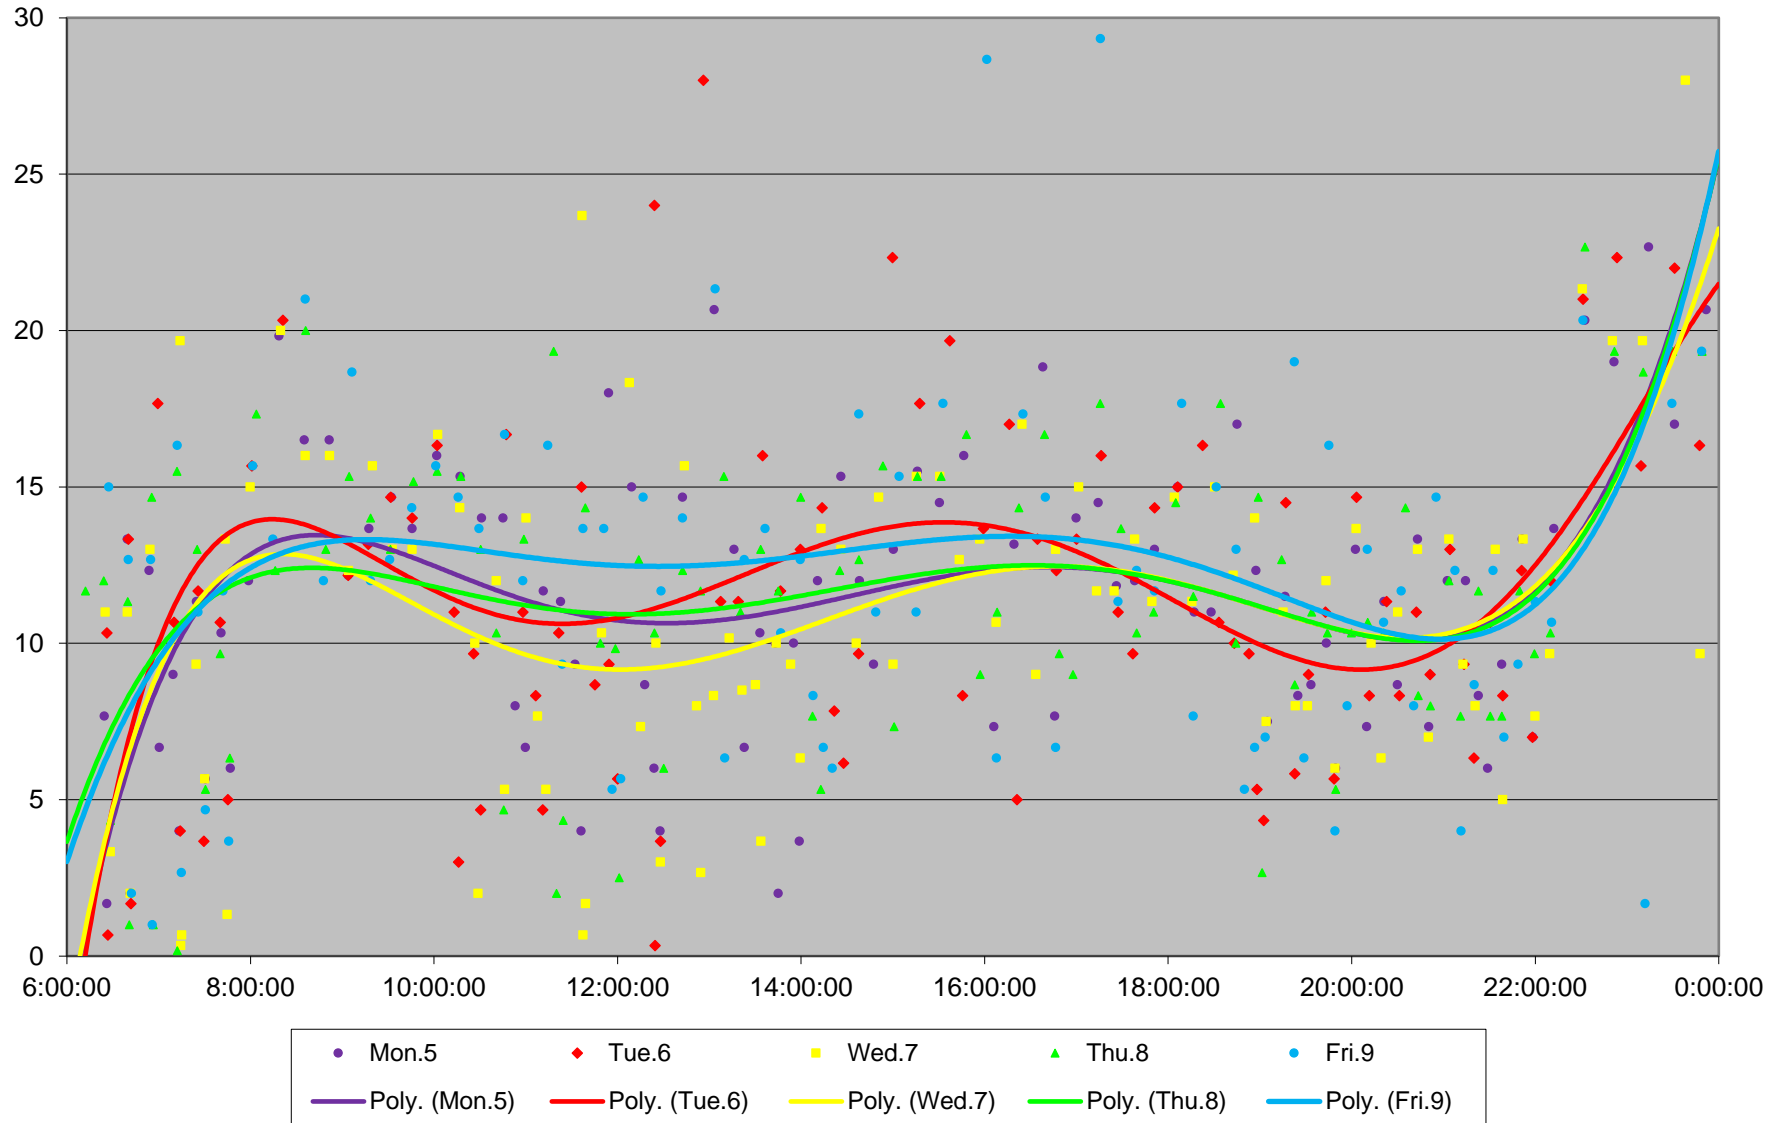

38 Highland Creek Headways at W of UTSC Loop Westbound February 2024 Weekday Statistics

— Average Week 1 Std Devn Week 1 — Average Week 2 Std Devn Week 2 — Average Week 3
..... Std Devn Week 3 — Average Week 4 Std Devn Week 4 — Average Week 5 Std Devn Week 5

38 Highland Creek Headways at W of UTSC Loop Westbound February 2024 Week 1

38 Highland Creek Headways at W of UTSC Loop Westbound February 2024

Quartiles Week 1

38 Highland Creek Headways at W of UTSC Loop Westbound February 2024 Week 2

38 Highland Creek Headways at W of UTSC Loop Westbound February 2024 Quartiles Week 2

38 Highland Creek Headways at W of UTSC Loop Westbound February 2024 Week 3

38 Highland Creek Headways at W of UTSC Loop Westbound February 2024 Quartiles Week 3