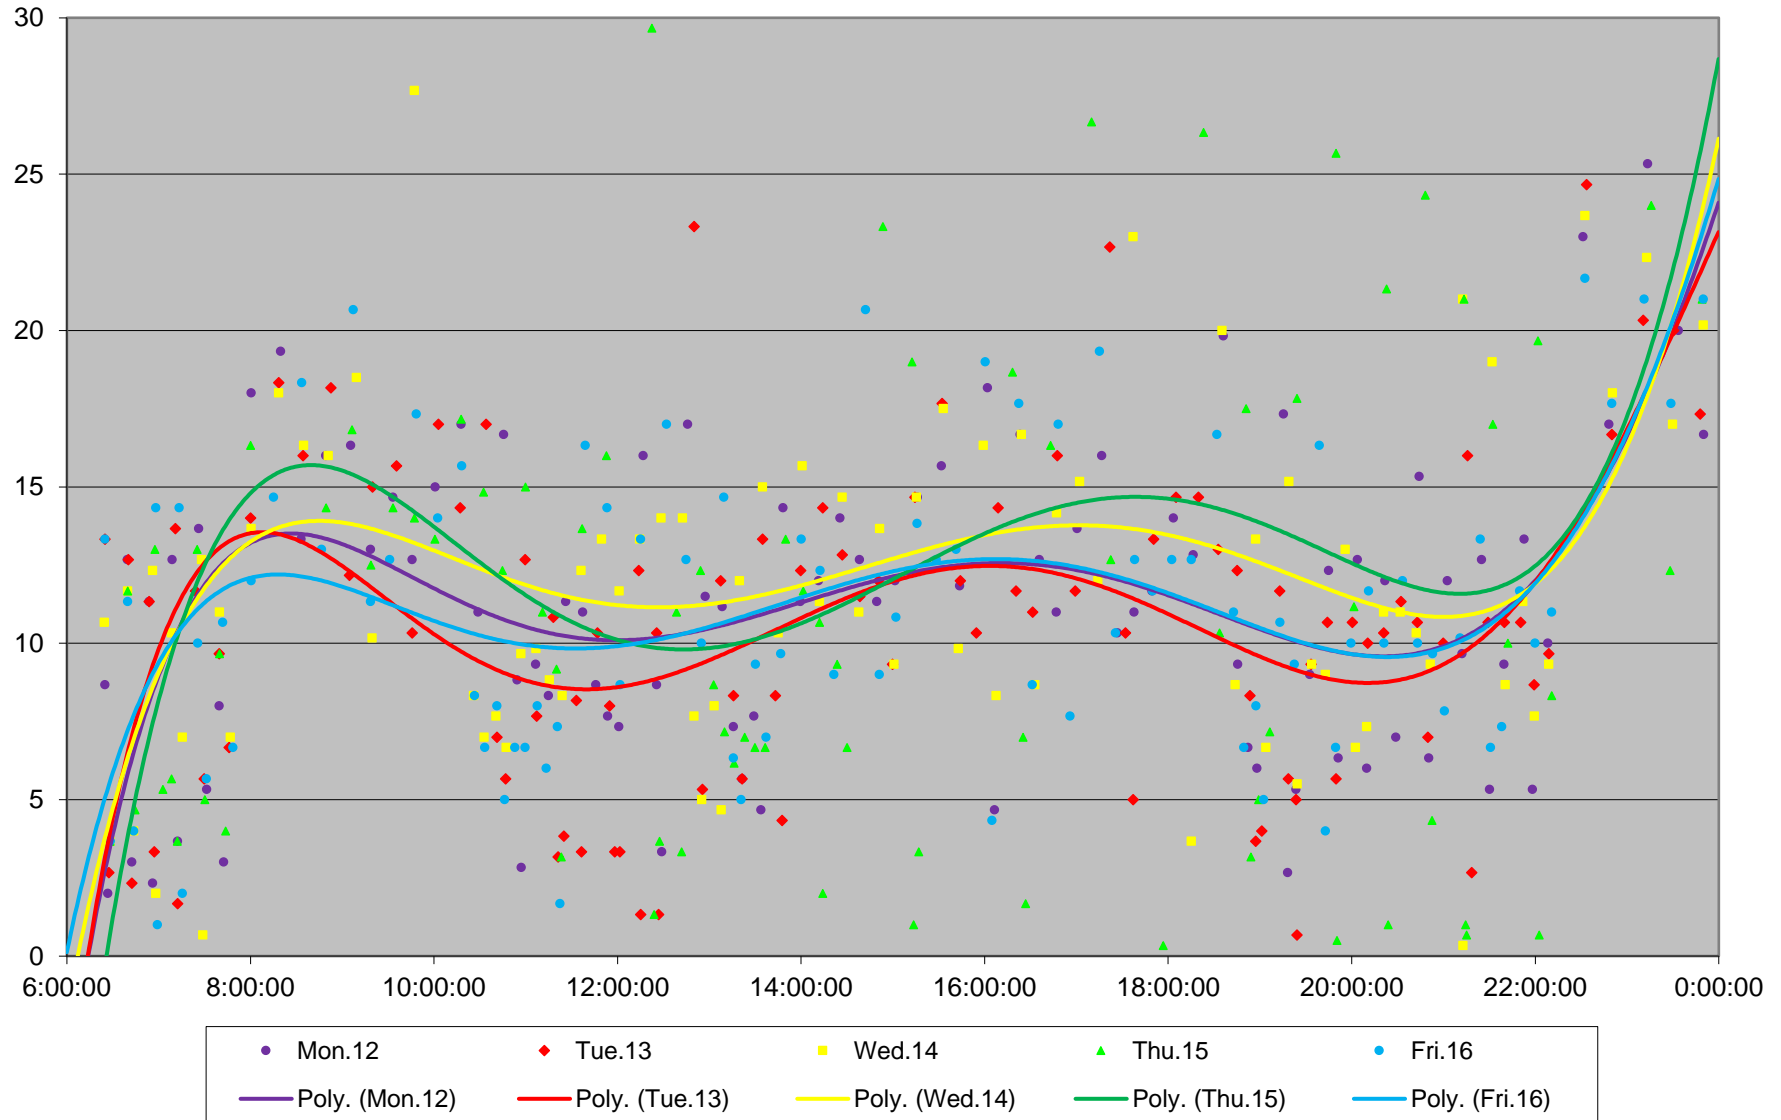

38 Highland Creek Headways at W of UTSC Loop Westbound February 2024 Weekday Statistics

— Average Week 1 Std Devn Week 1 — Average Week 2 Std Devn Week 2 — Average Week 3
..... Std Devn Week 3 — Average Week 4 Std Devn Week 4 — Average Week 5 Std Devn Week 5

38 Highland Creek Headways at W of UTSC Loop Westbound February 2024 Week 1

38 Highland Creek Headways at W of UTSC Loop Westbound February 2024

Quartiles Week 1

38 Highland Creek Headways at W of UTSC Loop Westbound February 2024 Week 2

38 Highland Creek Headways at W of UTSC Loop Westbound February 2024 Quartiles Week 2

38 Highland Creek Headways at W of UTSC Loop Westbound February 2024 Week 3

38 Highland Creek Headways at W of UTSC Loop Westbound February 2024 Quartiles Week 3