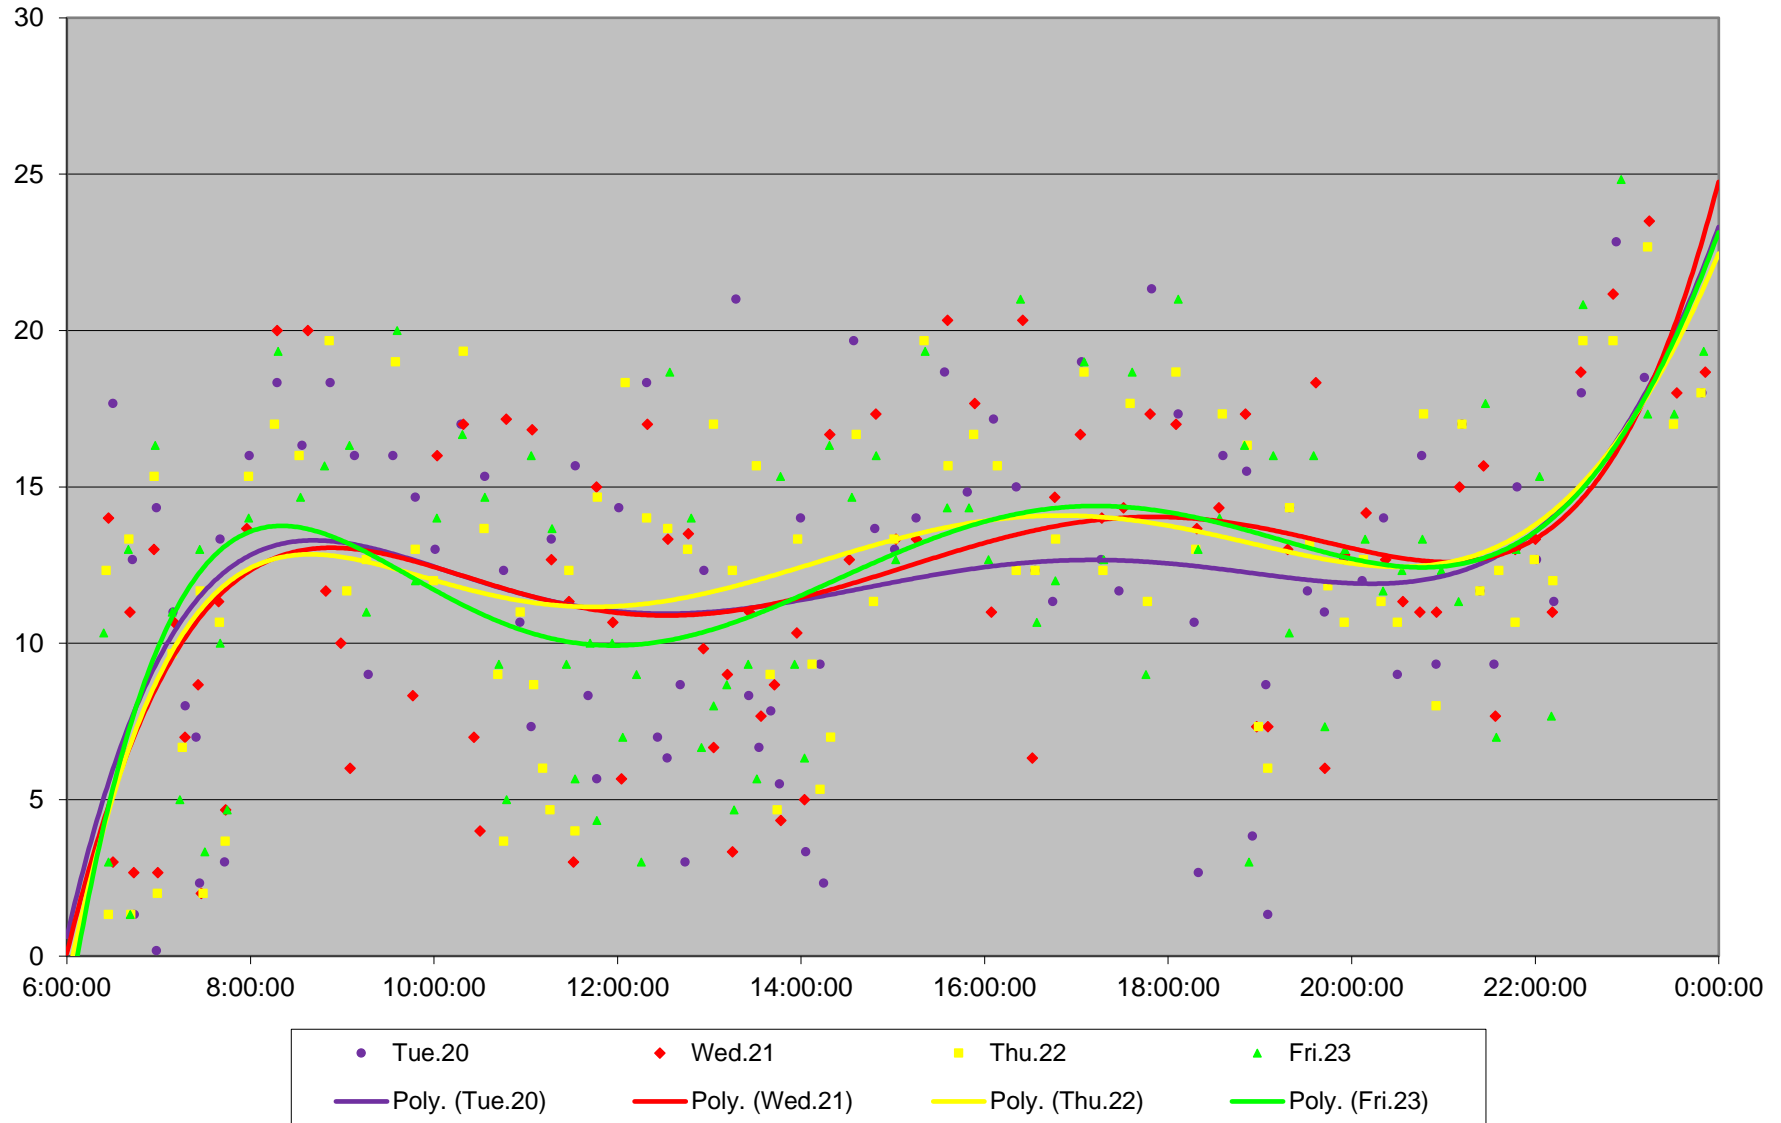

38 Highland Creek Headways at W of UTSC Loop Westbound February 2024 Weekday Statistics

— Average Week 1 Std Devn Week 1 — Average Week 2 Std Devn Week 2 — Average Week 3
..... Std Devn Week 3 — Average Week 4 Std Devn Week 4 — Average Week 5 Std Devn Week 5

38 Highland Creek Headways at W of UTSC Loop Westbound February 2024 Quartiles Week 2

38 Highland Creek Headways at W of UTSC Loop Westbound February 2024 Week 3

38 Highland Creek Headways at W of UTSC Loop Westbound February 2024 Quartiles Week 3

38 Highland Creek Headways at W of UTSC Loop Westbound February 2024 Week 4

38 Highland Creek Headways at W of UTSC Loop Westbound February 2024 Quartiles Week 4

38 Highland Creek Headways at W of UTSC Loop Westbound February 2024 Week 5