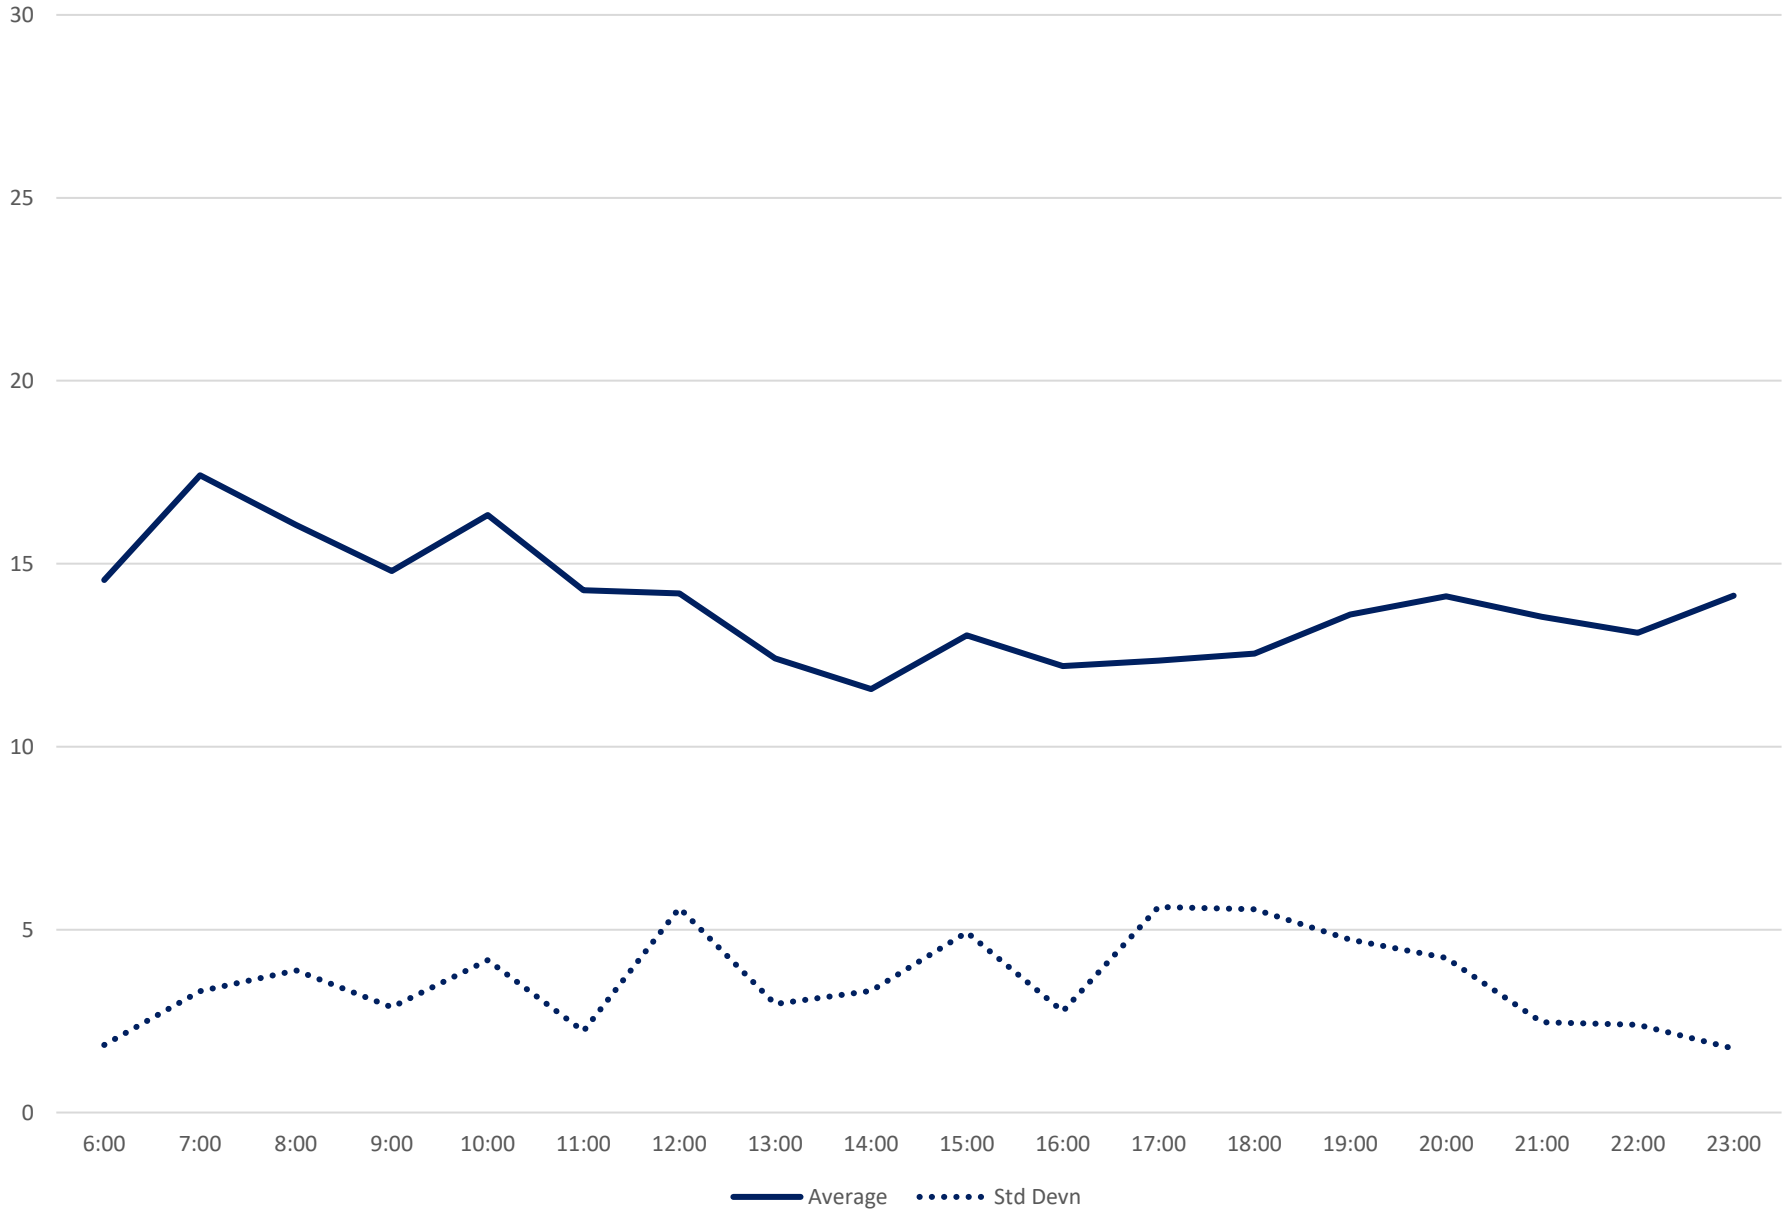

38 Highland Creek Headways at W of UTSC Loop Westbound February 2024

Quartiles Week 5

38 Highland Creek Headways at W of UTSC Loop Westbound February 2024 Saturday Statistics

38 Highland Creek Headways at W of UTSC Loop Westbound February 2024 Saturdays

38 Highland Creek Headways at W of UTSC Loop Westbound February 2024 Quartiles Saturdays

38 Highland Creek Headways at W of UTSC Loop Westbound February 2024 Sunday Statistics

38 Highland Creek Headways at W of UTSC Loop Westbound February 2024 Sundays/Holidays