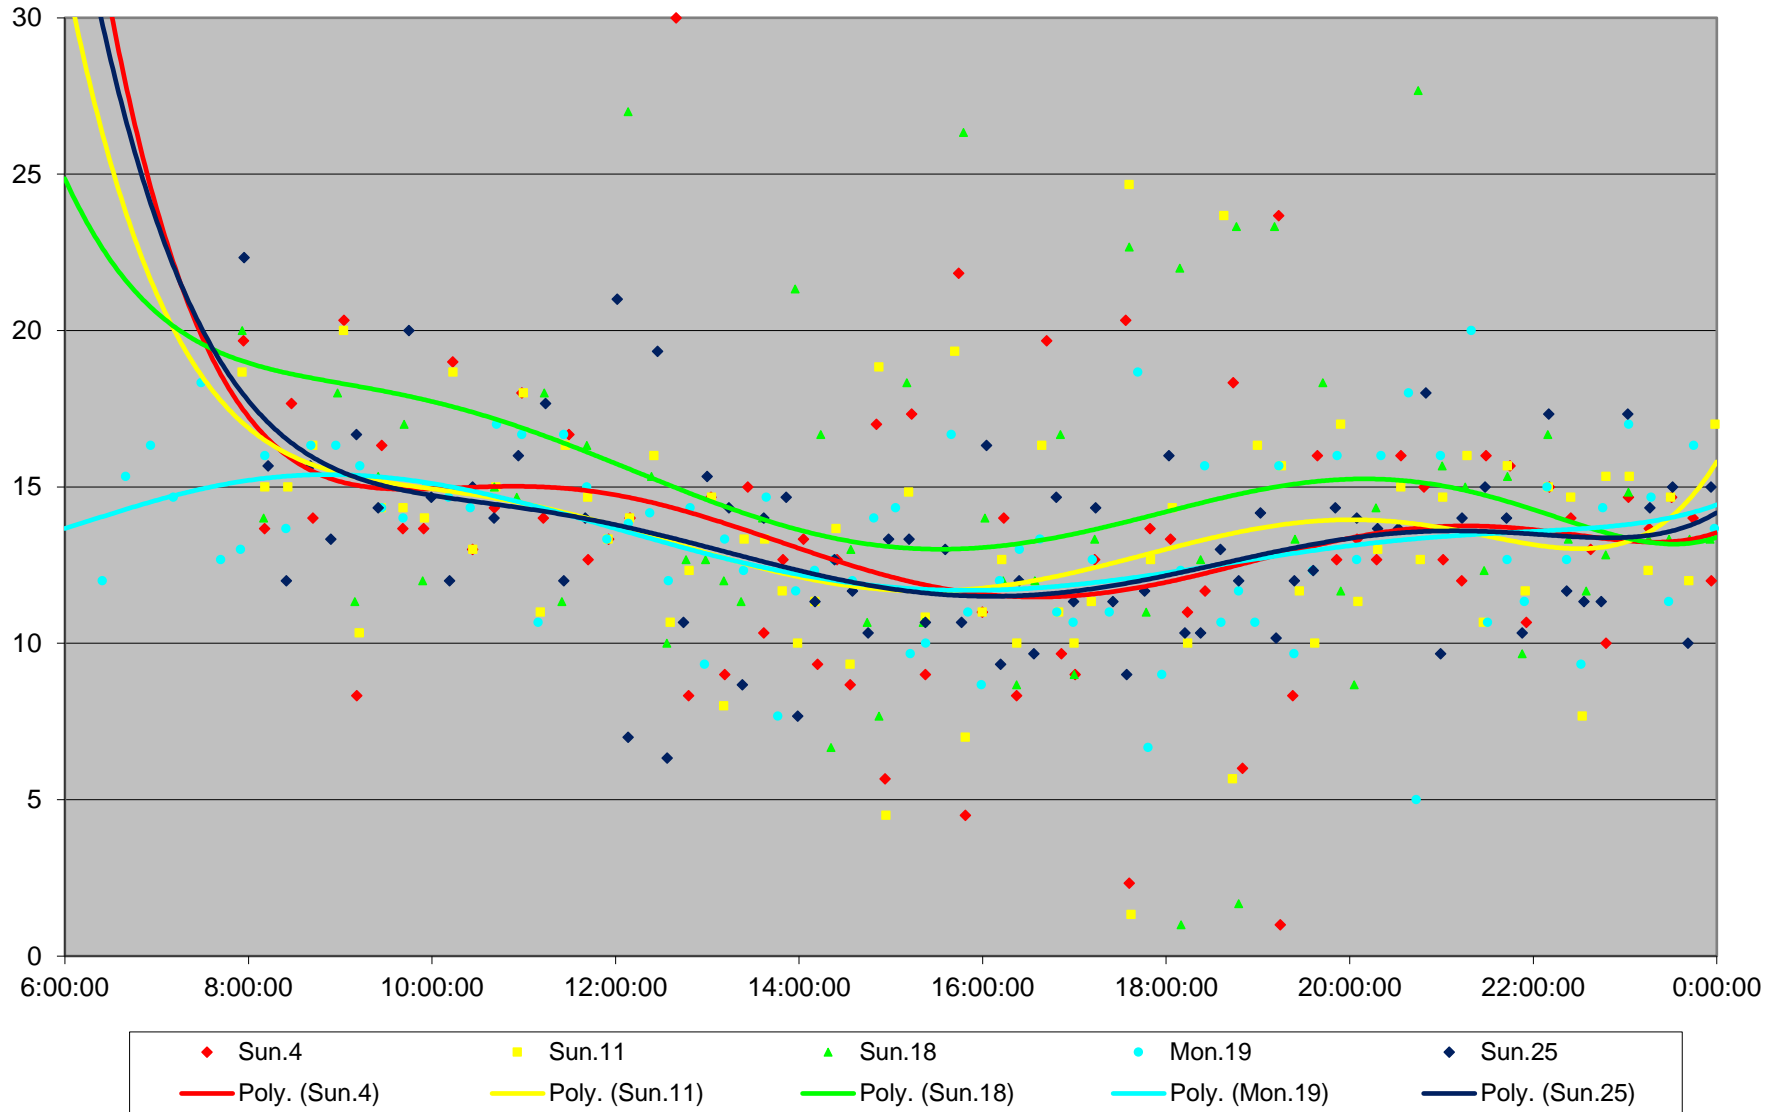

38 Highland Creek Headways at W of UTSC Loop Westbound February 2024 Sundays/Holidays