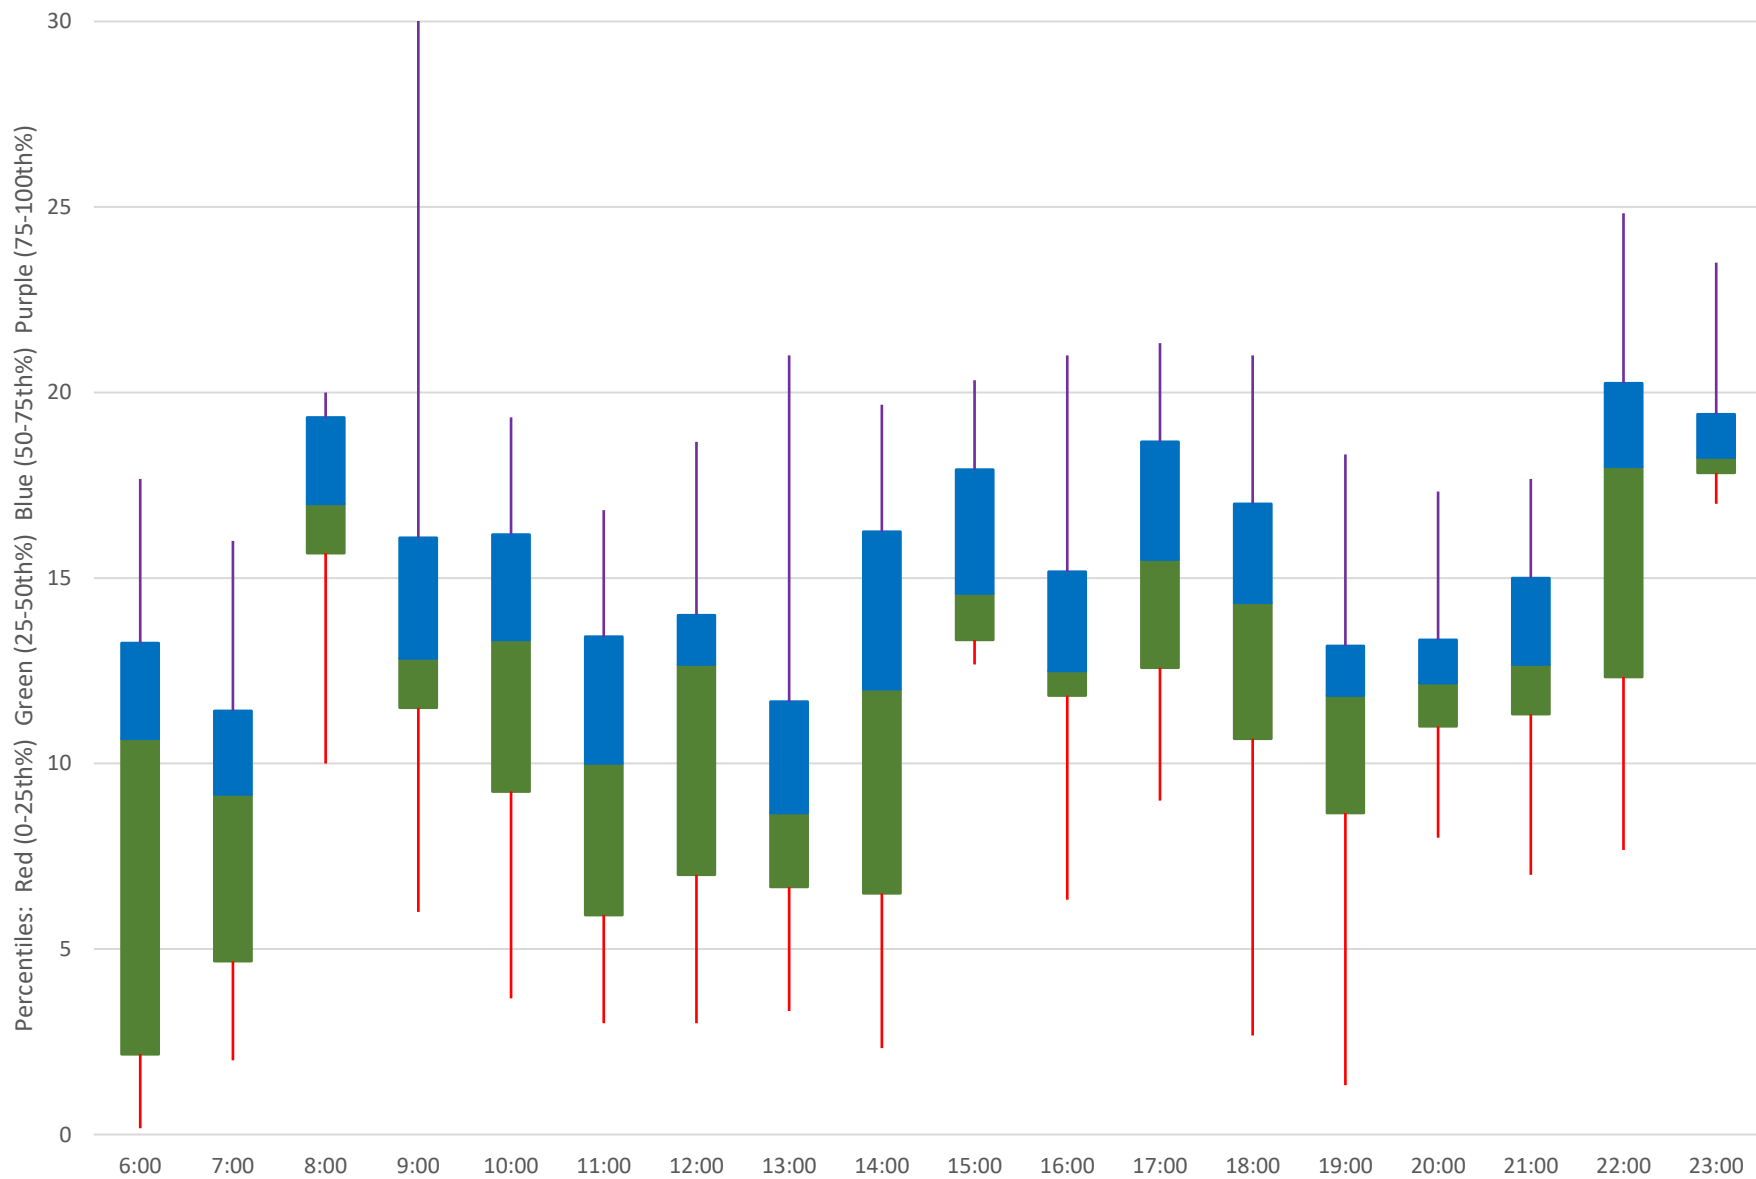

38 Highland Creek Headways at W of UTSC Loop Westbound February 2024 Quartiles Week 4