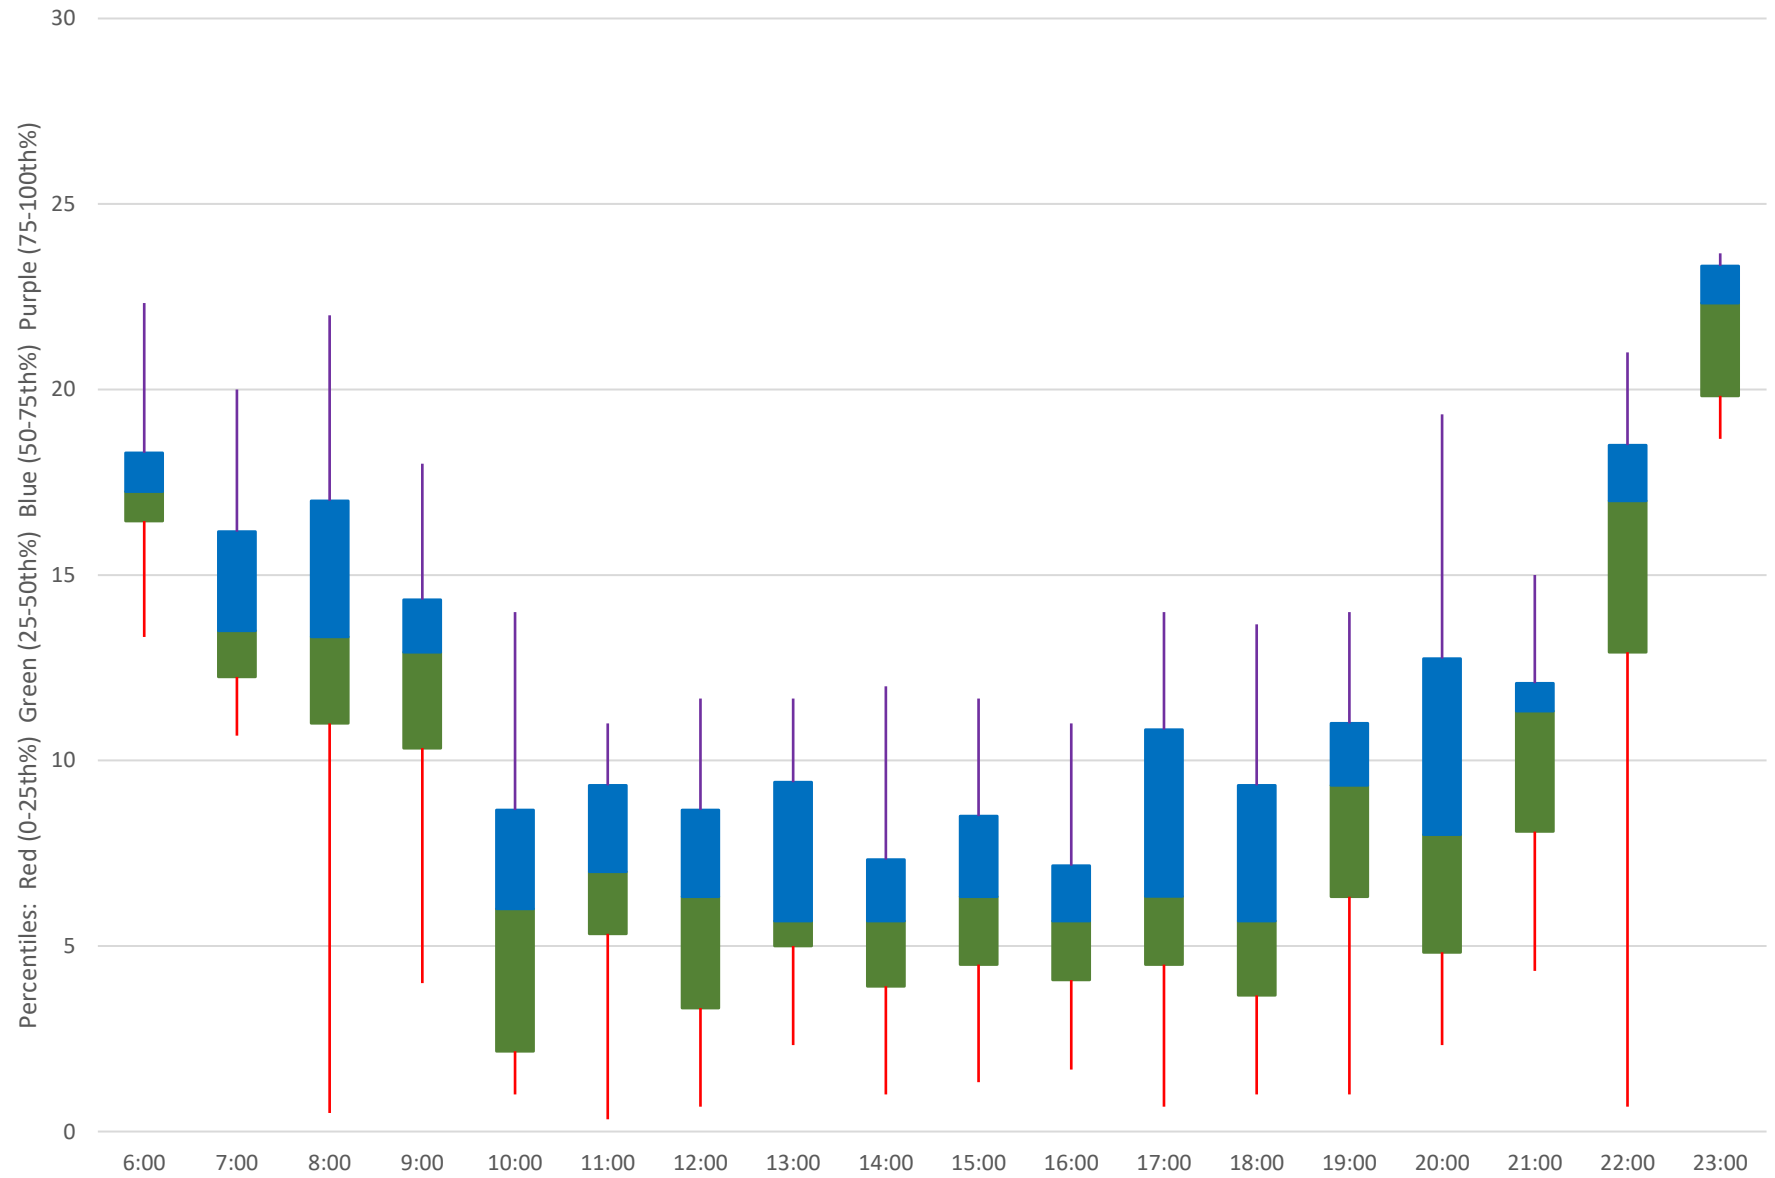

38 Highland Creek Headways at STC East Eastbound February 2024 Weekday Statistics

Average Week 1 Std Devn Week 1 Average Week 2 Std Devn Week 2 Average Week 3
Std Devn Week 3 Average Week 4 Std Devn Week 4 Average Week 5 Std Devn Week 5

38 Highland Creek Headways at STC East Eastbound February 2024 Week 1

38 Highland Creek Headways at STC East Eastbound February 2024

Quartiles Week 1

38 Highland Creek Headways at STC East Eastbound February 2024 Week 2

38 Highland Creek Headways at STC East Eastbound February 2024

Quartiles Week 2

38 Highland Creek Headways at STC East Eastbound February 2024 Week 3

38 Highland Creek Headways at STC East Eastbound February 2024 Quartiles Week 3

38 Highland Creek Headways at STC East Eastbound February 2024

Quartiles Week 5

38 Highland Creek Headways at STC East Eastbound February 2024 Saturday Statistics

38 Highland Creek Headways at STC East Eastbound February 2024 Saturdays