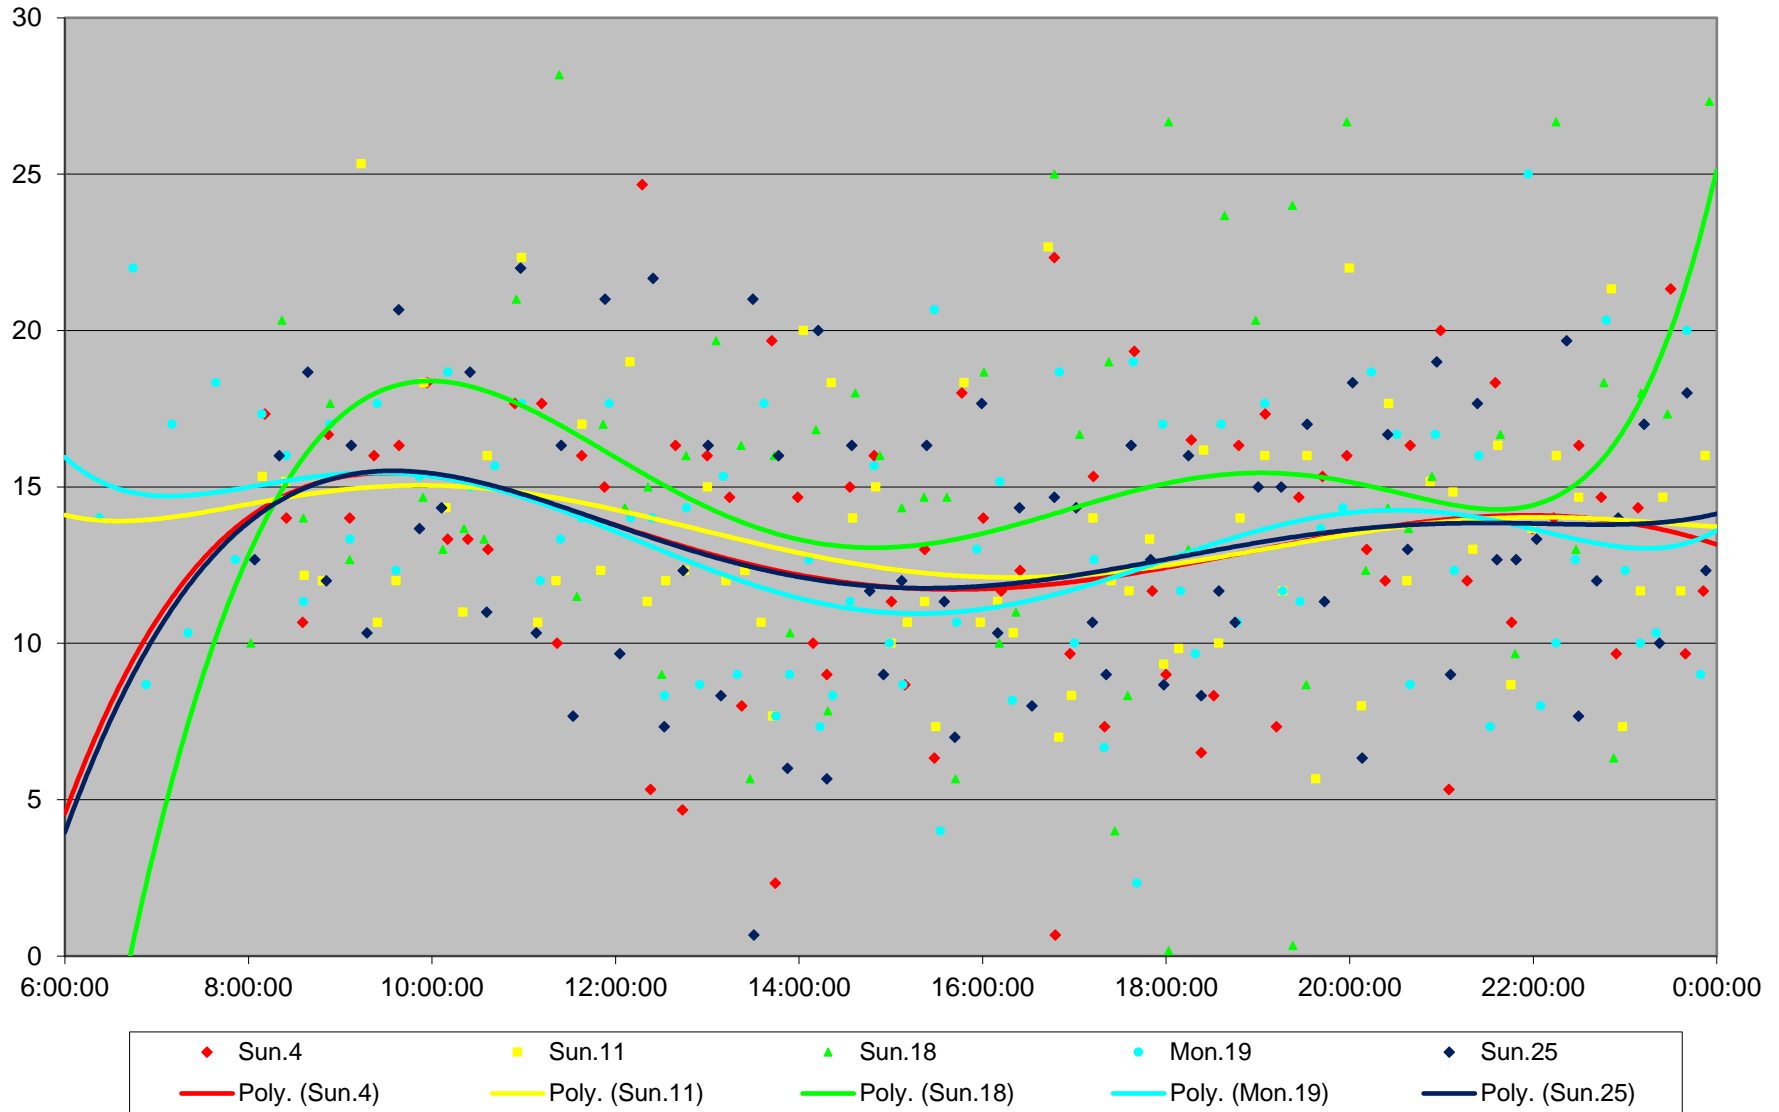

38 Highland Creek Headways at STC East Eastbound February 2024

Quartiles Week 5

38 Highland Creek Headways at STC East Eastbound February 2024 Saturday Statistics

38 Highland Creek Headways at STC East Eastbound February 2024 Saturdays

38 Highland Creek Headways at STC East Eastbound February 2024

Quartiles Saturdays

38 Highland Creek Headways at STC East Eastbound February 2024 Sunday Statistics

38 Highland Creek Headways at STC East Eastbound February 2024 Sundays/Holidays