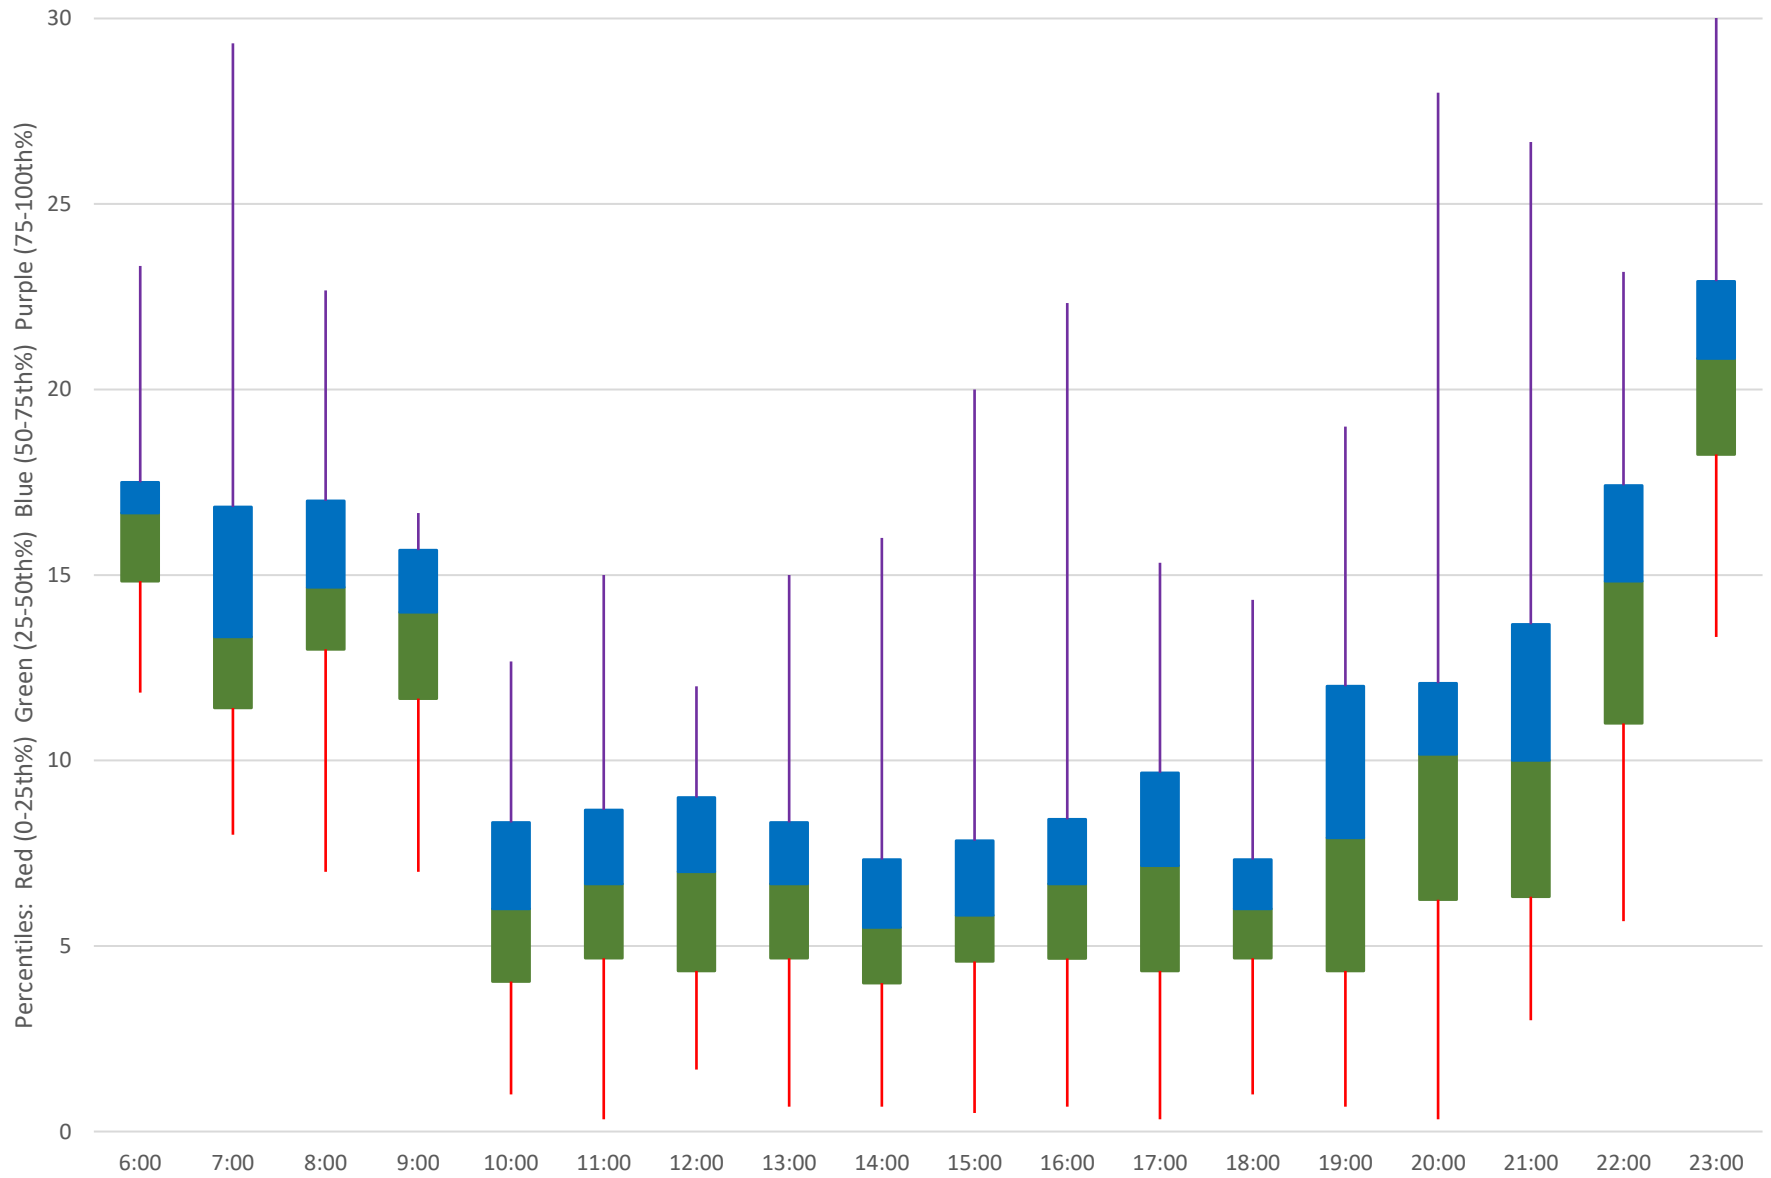

38 Highland Creek Headways at STC East Eastbound February 2024

Quartiles Week 2

38 Highland Creek Headways at STC East Eastbound February 2024 Week 3

38 Highland Creek Headways at STC East Eastbound February 2024 Quartiles Week 3

38 Highland Creek Headways at STC East Eastbound February 2024 Week 4

38 Highland Creek Headways at STC East Eastbound February 2024

Quartiles Week 4

38 Highland Creek Headways at STC East Eastbound February 2024 Week 5