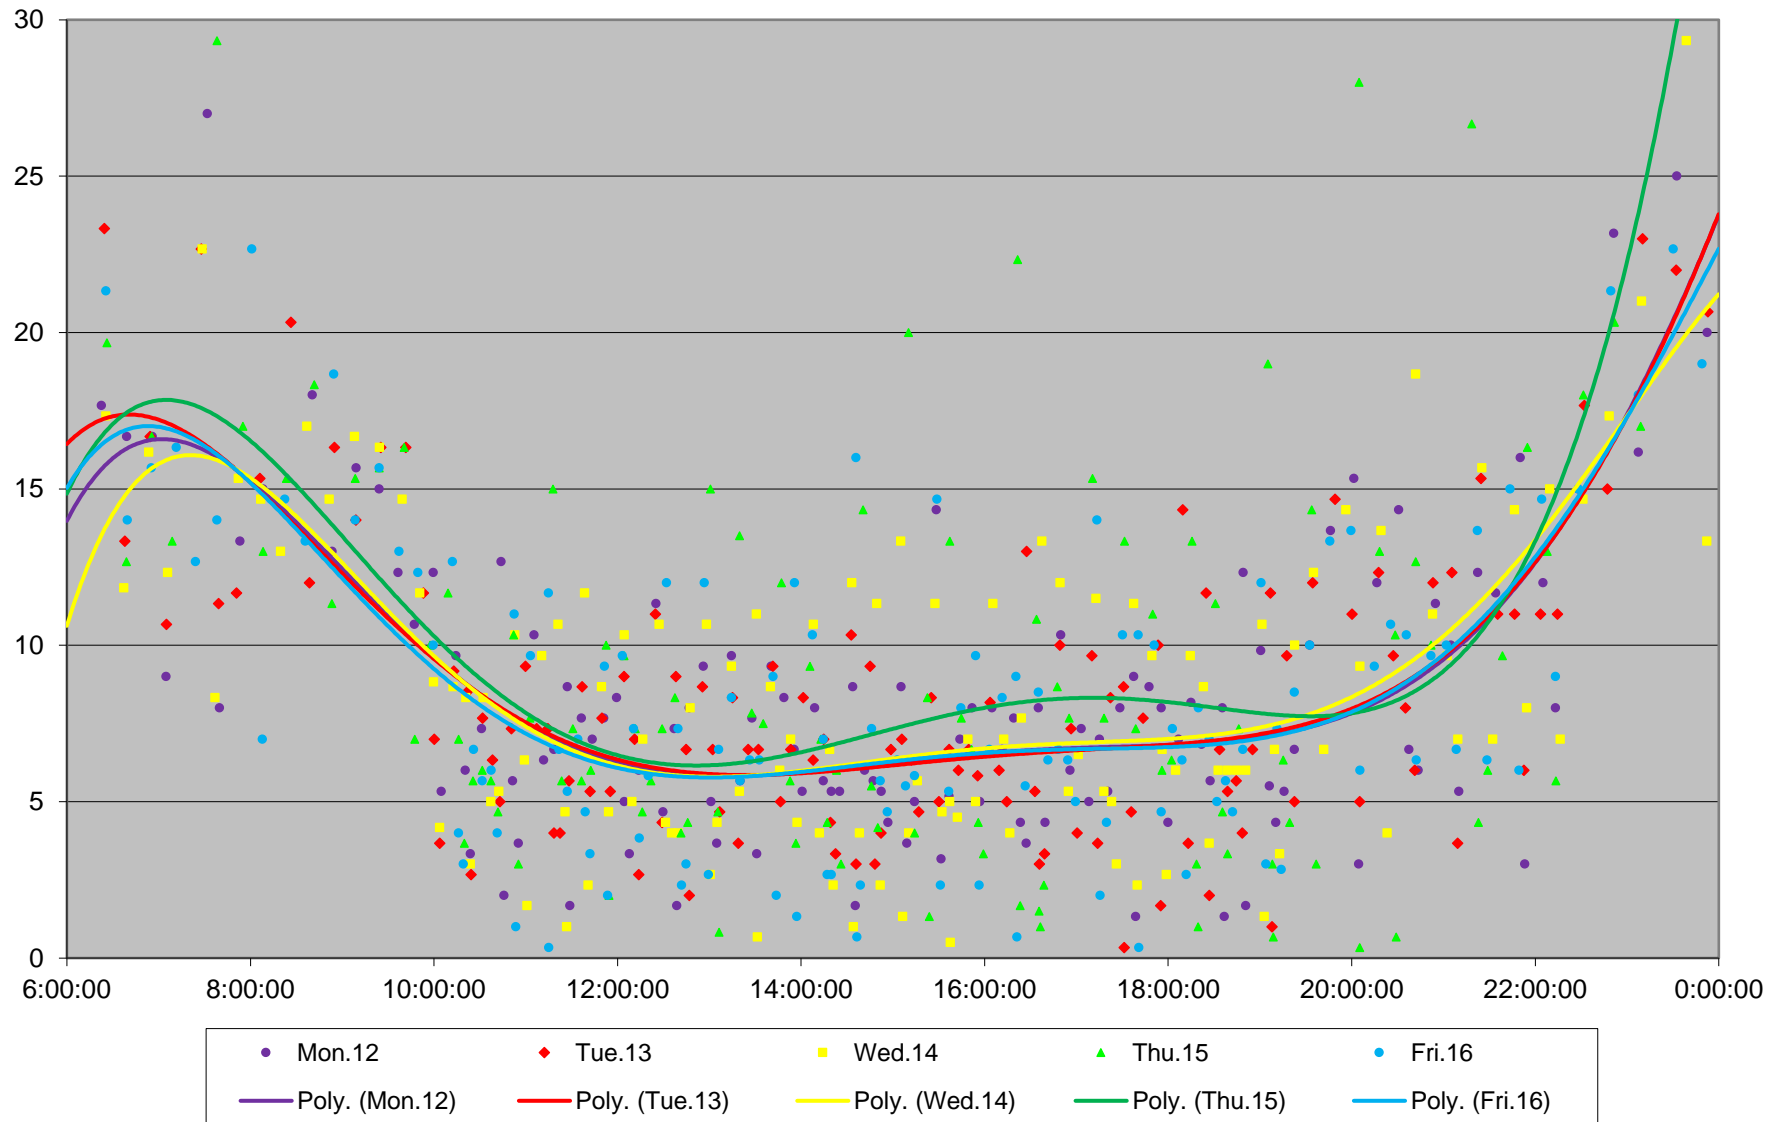

38 Highland Creek Headways at STC East Eastbound February 2024 Weekday Statistics

Average Week 1 Std Devn Week 1 Average Week 2 Std Devn Week 2 Average Week 3
Std Devn Week 3 Average Week 4 Std Devn Week 4 Average Week 5 Std Devn Week 5

38 Highland Creek Headways at STC East Eastbound February 2024 Week 1

38 Highland Creek Headways at STC East Eastbound February 2024

Quartiles Week 1

38 Highland Creek Headways at STC East Eastbound February 2024 Week 2

38 Highland Creek Headways at STC East Eastbound February 2024

Quartiles Week 2

38 Highland Creek Headways at STC East Eastbound February 2024 Week 3

38 Highland Creek Headways at STC East Eastbound February 2024 Quartiles Week 3