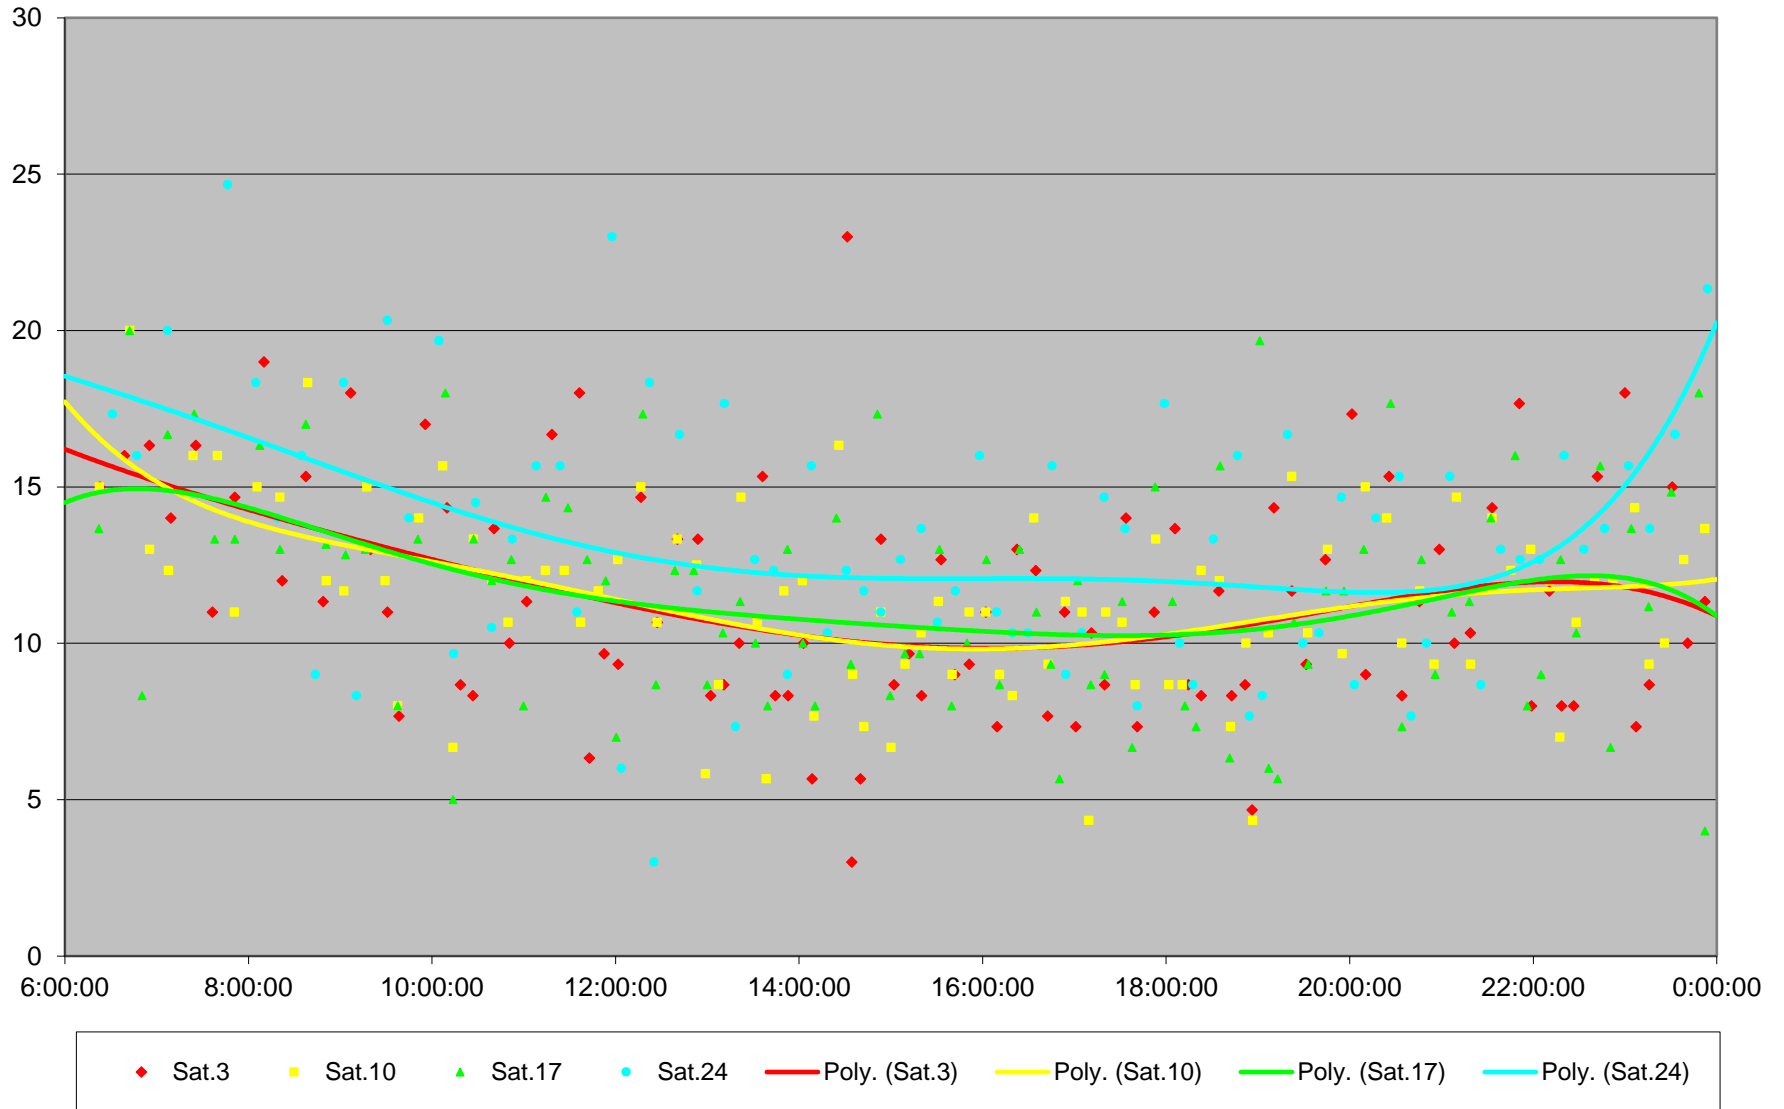

38 Highland Creek Headways at STC East Eastbound February 2024

Quartiles Week 5

38 Highland Creek Headways at STC East Eastbound February 2024 Saturday Statistics

38 Highland Creek Headways at STC East Eastbound February 2024 Saturdays

38 Highland Creek Headways at STC East Eastbound February 2024

Quartiles Saturdays

38 Highland Creek Headways at STC East Eastbound February 2024 Sunday Statistics

38 Highland Creek Headways at STC East Eastbound February 2024 Sundays/Holidays