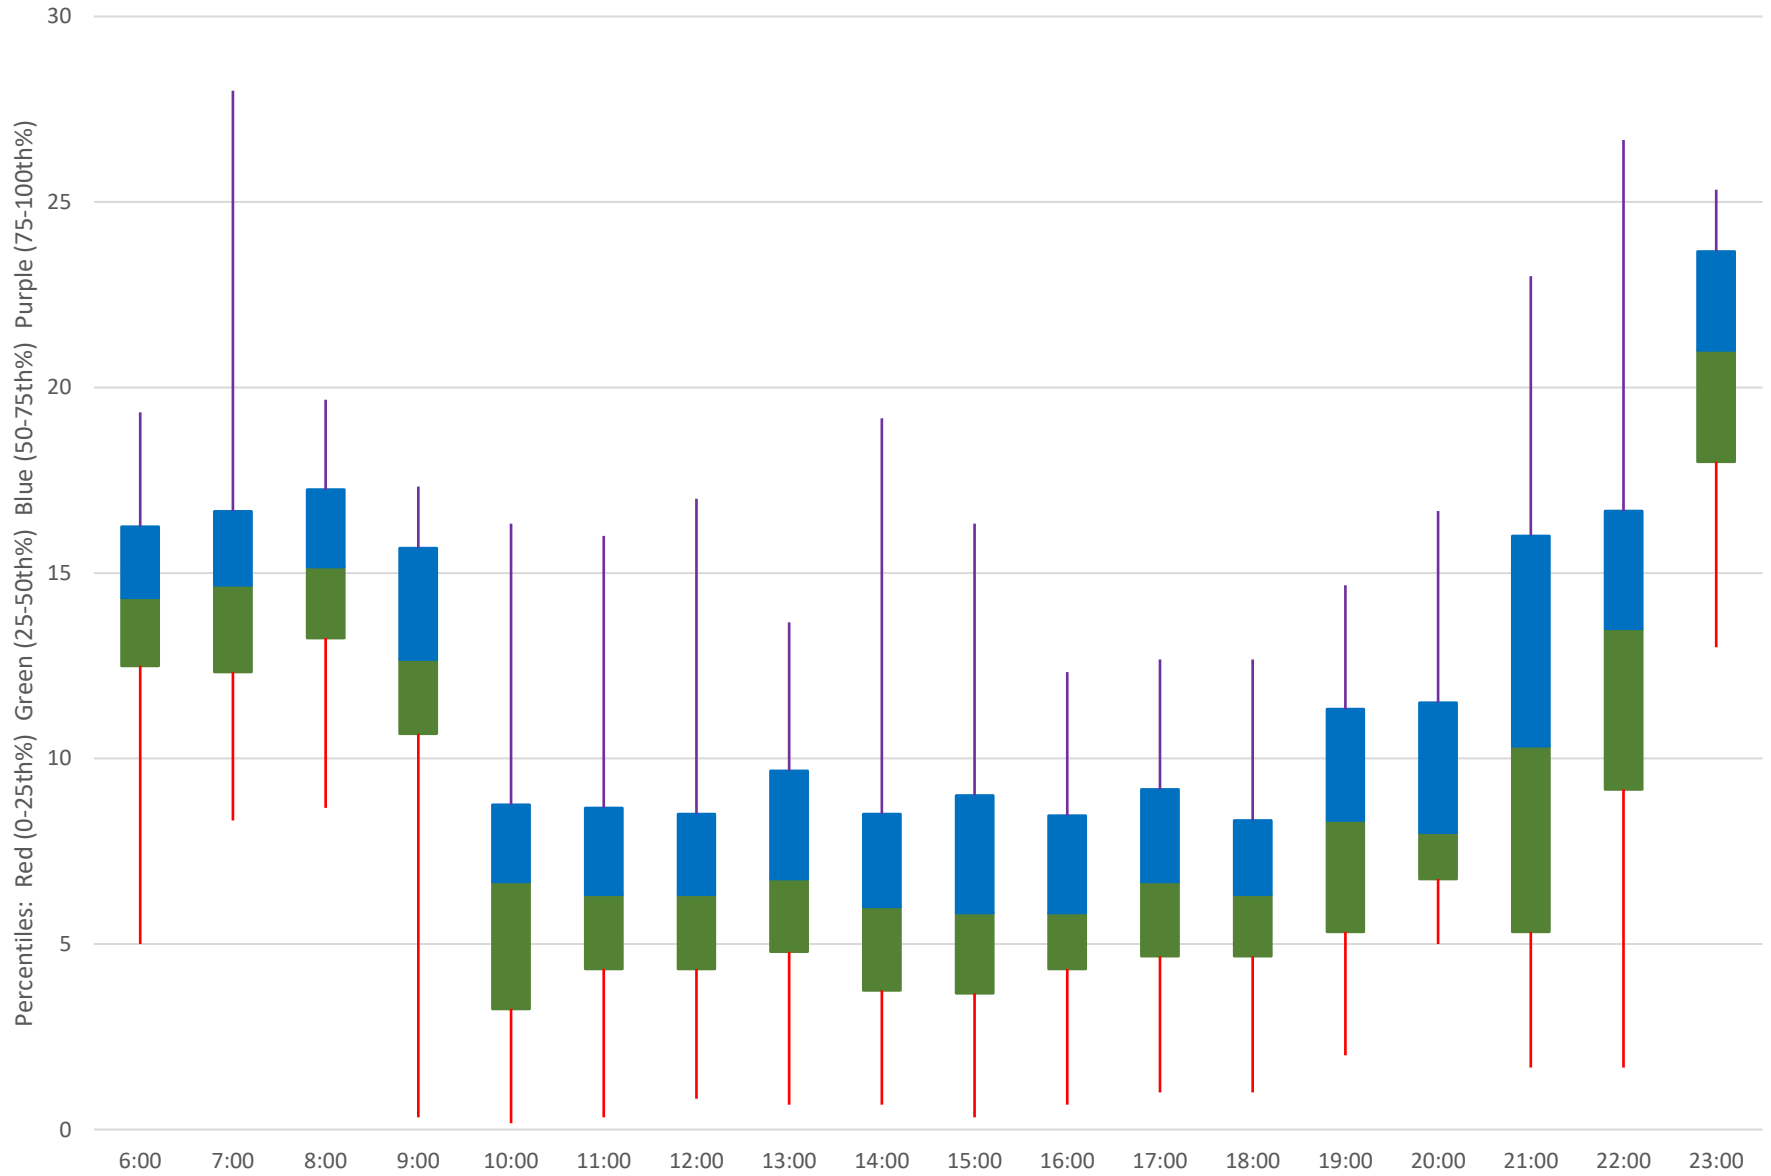

38 Highland Creek Headways at STC East Eastbound February 2024

Quartiles Week 2