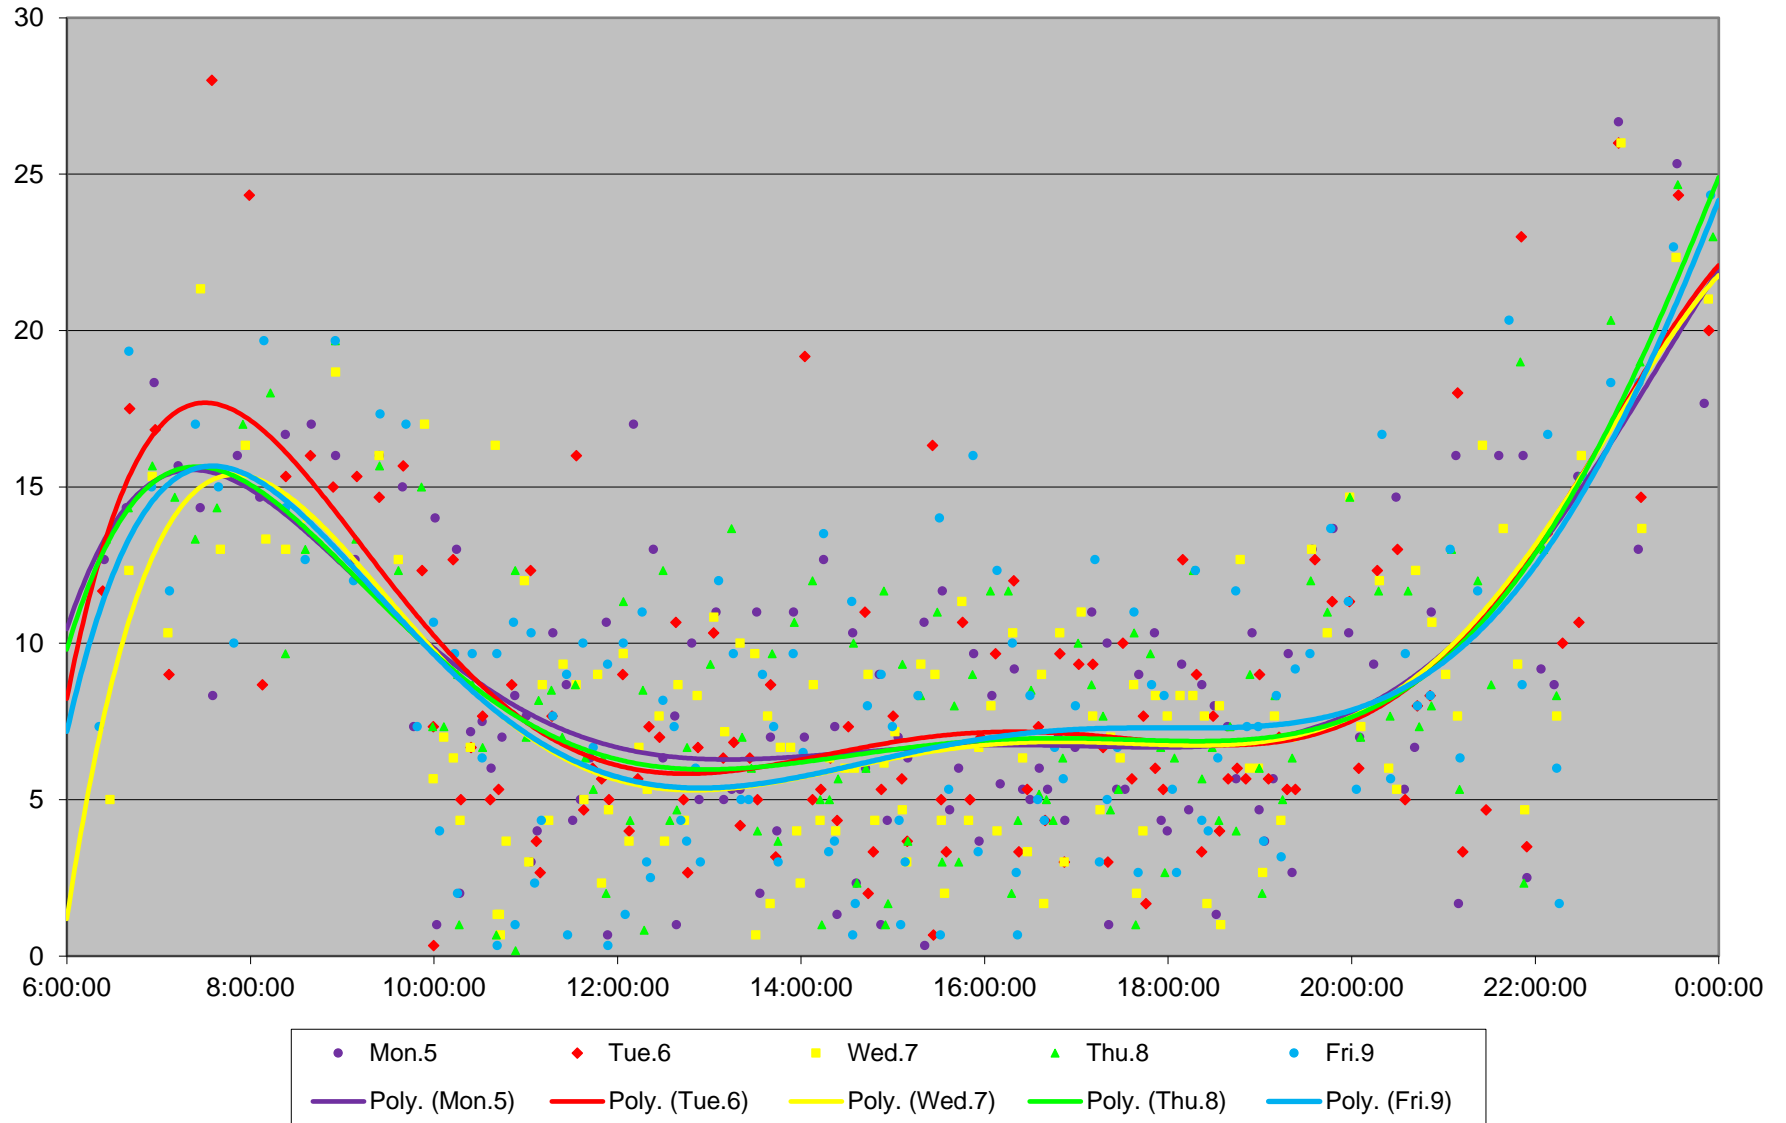

38 Highland Creek Headways at STC East Eastbound February 2024 Weekday Statistics

Average Week 1 Std Devn Week 1 Average Week 2 Std Devn Week 2 Average Week 3
Std Devn Week 3 Average Week 4 Std Devn Week 4 Average Week 5 Std Devn Week 5

38 Highland Creek Headways at STC East Eastbound February 2024 Week 1

38 Highland Creek Headways at STC East Eastbound February 2024

Quartiles Week 1

38 Highland Creek Headways at STC East Eastbound February 2024 Week 2

38 Highland Creek Headways at STC East Eastbound February 2024

Quartiles Week 2

38 Highland Creek Headways at STC East Eastbound February 2024 Week 3

38 Highland Creek Headways at STC East Eastbound February 2024 Quartiles Week 3