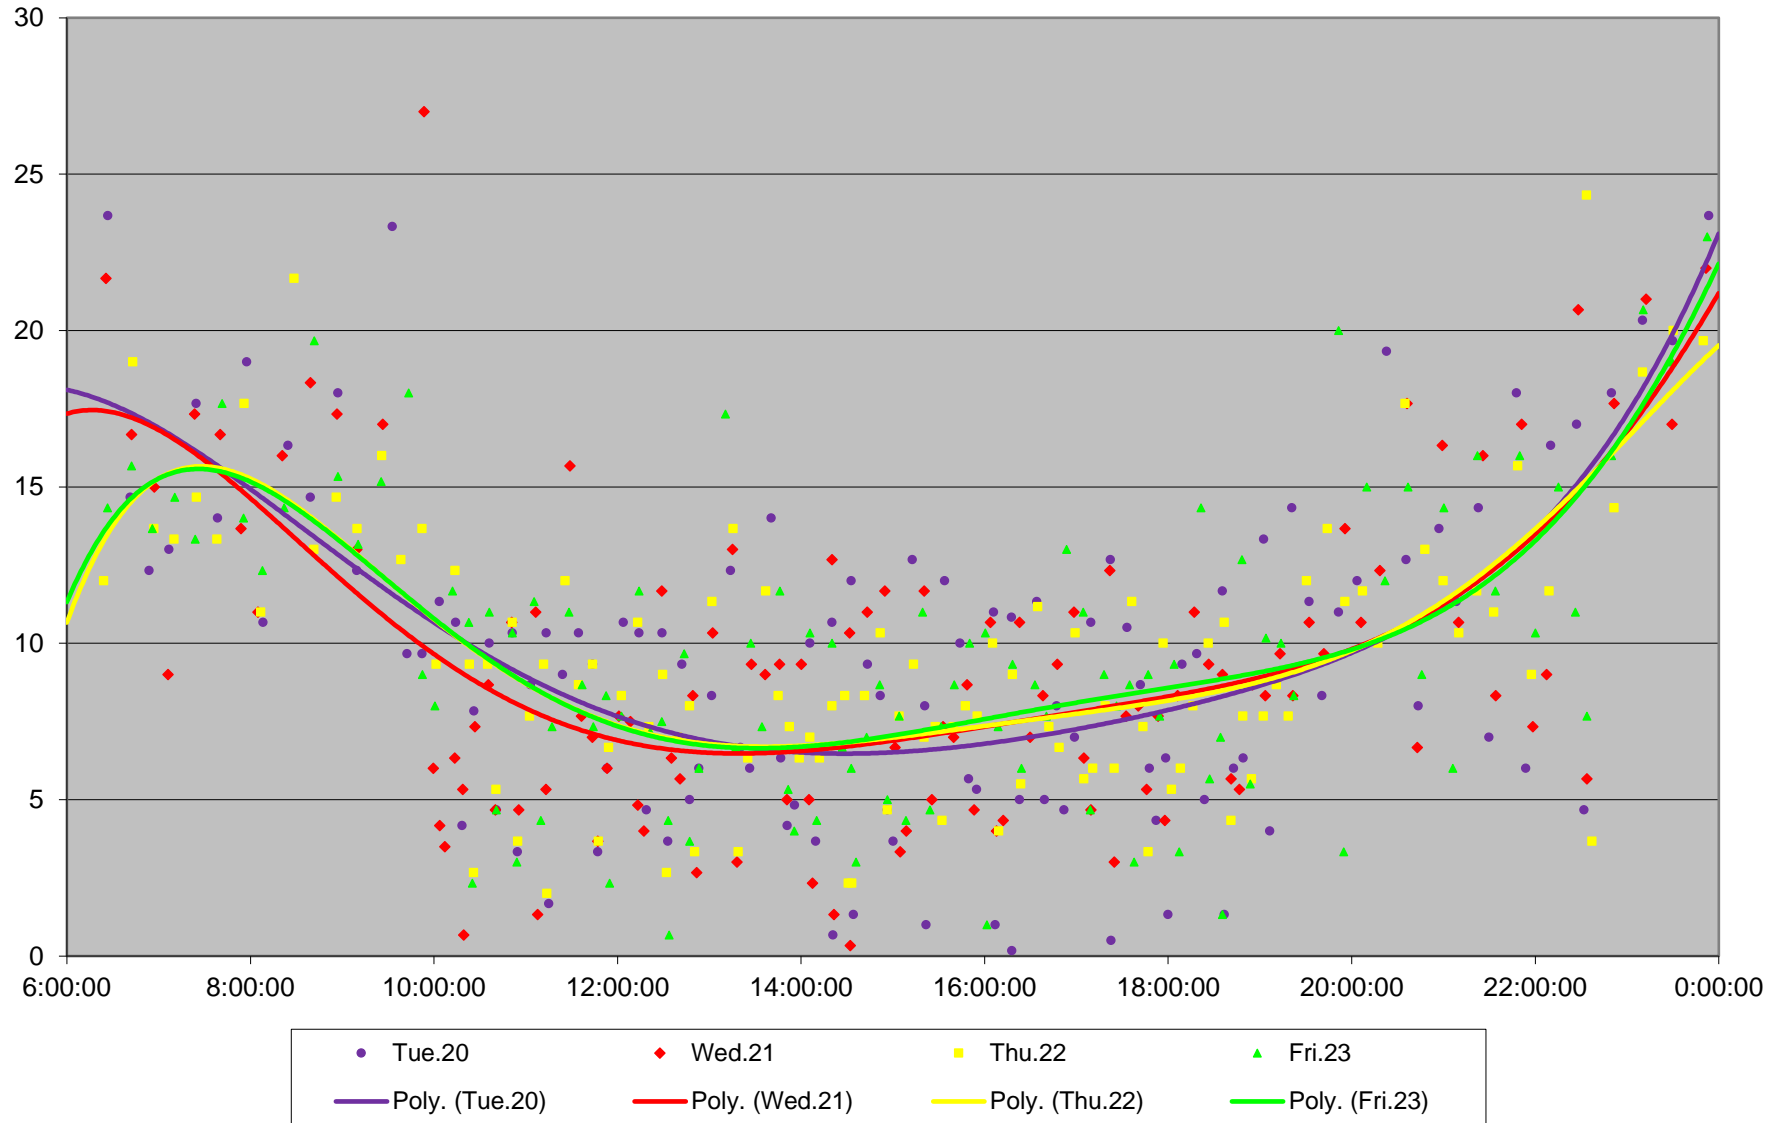

38 Highland Creek Headways at STC East Eastbound February 2024 Week 1

38 Highland Creek Headways at STC East Eastbound February 2024

Quartiles Week 1

38 Highland Creek Headways at STC East Eastbound February 2024 Week 2

38 Highland Creek Headways at STC East Eastbound February 2024

Quartiles Week 2

38 Highland Creek Headways at STC East Eastbound February 2024 Week 3

38 Highland Creek Headways at STC East Eastbound February 2024 Quartiles Week 3

38 Highland Creek Headways at STC East Eastbound February 2024 Week 4

38 Highland Creek Headways at STC East Eastbound February 2024

Quartiles Week 4

38 Highland Creek Headways at STC East Eastbound February 2024 Week 5

38 Highland Creek Headways at STC East Eastbound February 2024

Quartiles Week 5

38 Highland Creek Headways at STC East Eastbound February 2024 Saturday Statistics

38 Highland Creek Headways at STC East Eastbound February 2024 Saturdays