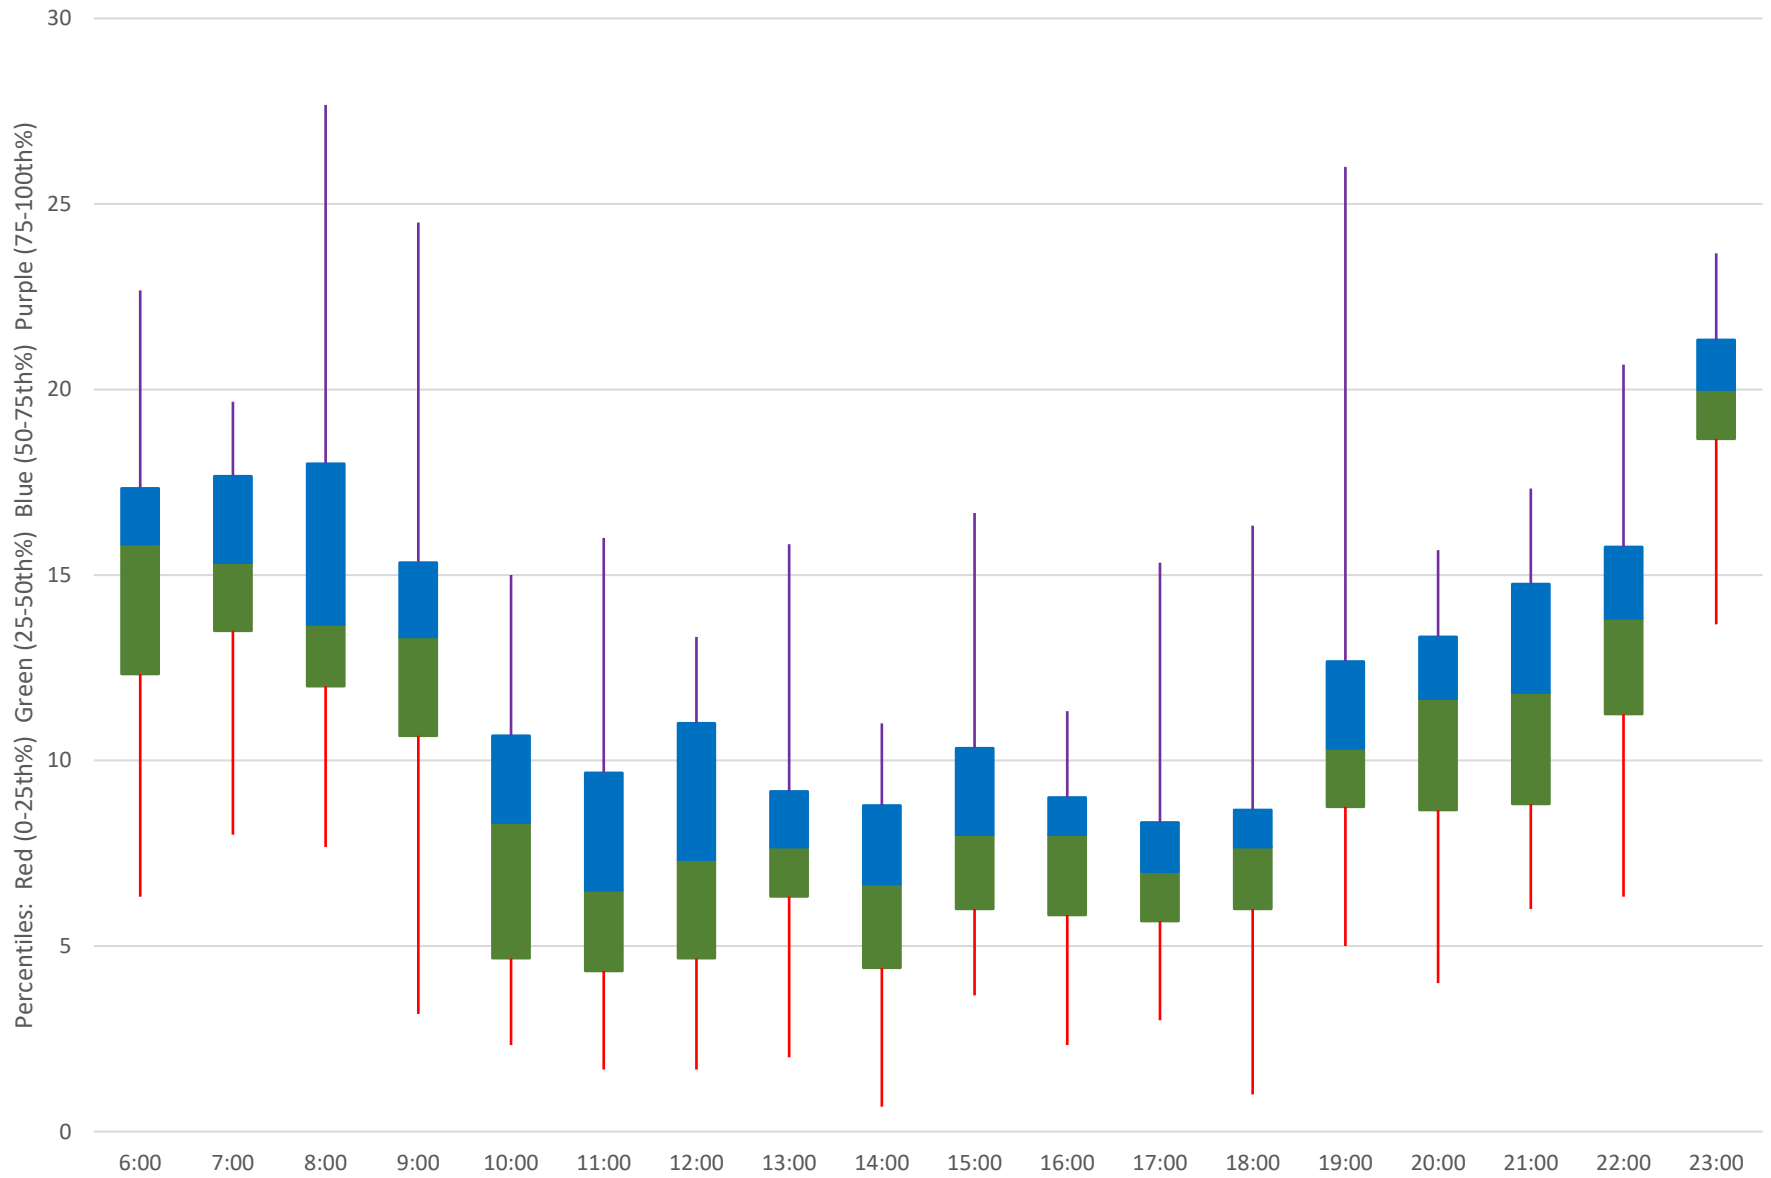

38 Highland Creek Headways at STC East Eastbound February 2024 Week 4

38 Highland Creek Headways at STC East Eastbound February 2024

Quartiles Week 4

38 Highland Creek Headways at STC East Eastbound February 2024 Week 5

38 Highland Creek Headways at STC East Eastbound February 2024

Quartiles Week 5

38 Highland Creek Headways at STC East Eastbound February 2024 Saturday Statistics

38 Highland Creek Headways at STC East Eastbound February 2024 Saturdays