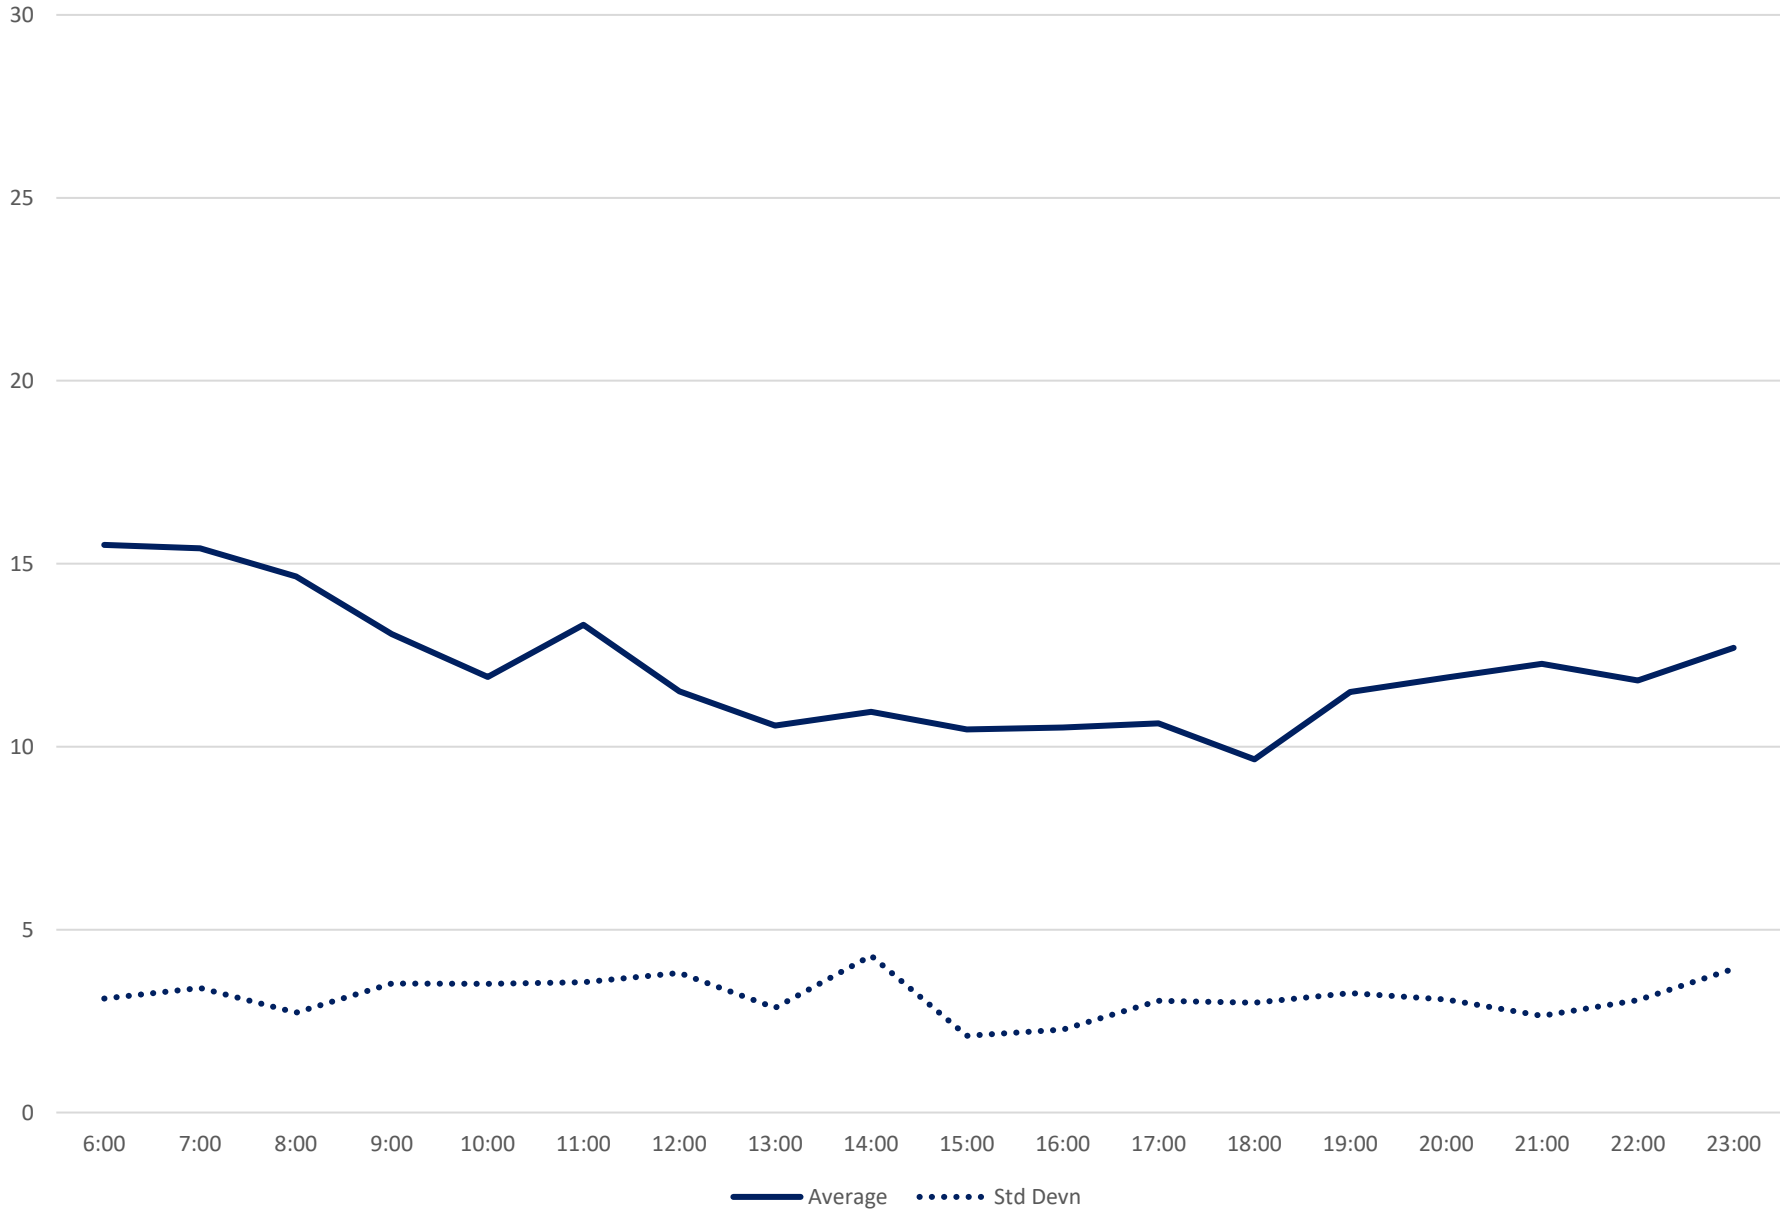

38 Highland Creek Headways at STC East Eastbound February 2024 Week 4

38 Highland Creek Headways at STC East Eastbound February 2024

Quartiles Week 4

38 Highland Creek Headways at STC East Eastbound February 2024 Week 5

38 Highland Creek Headways at STC East Eastbound February 2024

Quartiles Week 5

38 Highland Creek Headways at STC East Eastbound February 2024 Saturday Statistics

38 Highland Creek Headways at STC East Eastbound February 2024 Saturdays

38 Highland Creek Headways at STC East Eastbound February 2024

Quartiles Saturdays

38 Highland Creek Headways at STC East Eastbound February 2024 Sunday Statistics

38 Highland Creek Headways at STC East Eastbound February 2024 Sundays/Holidays