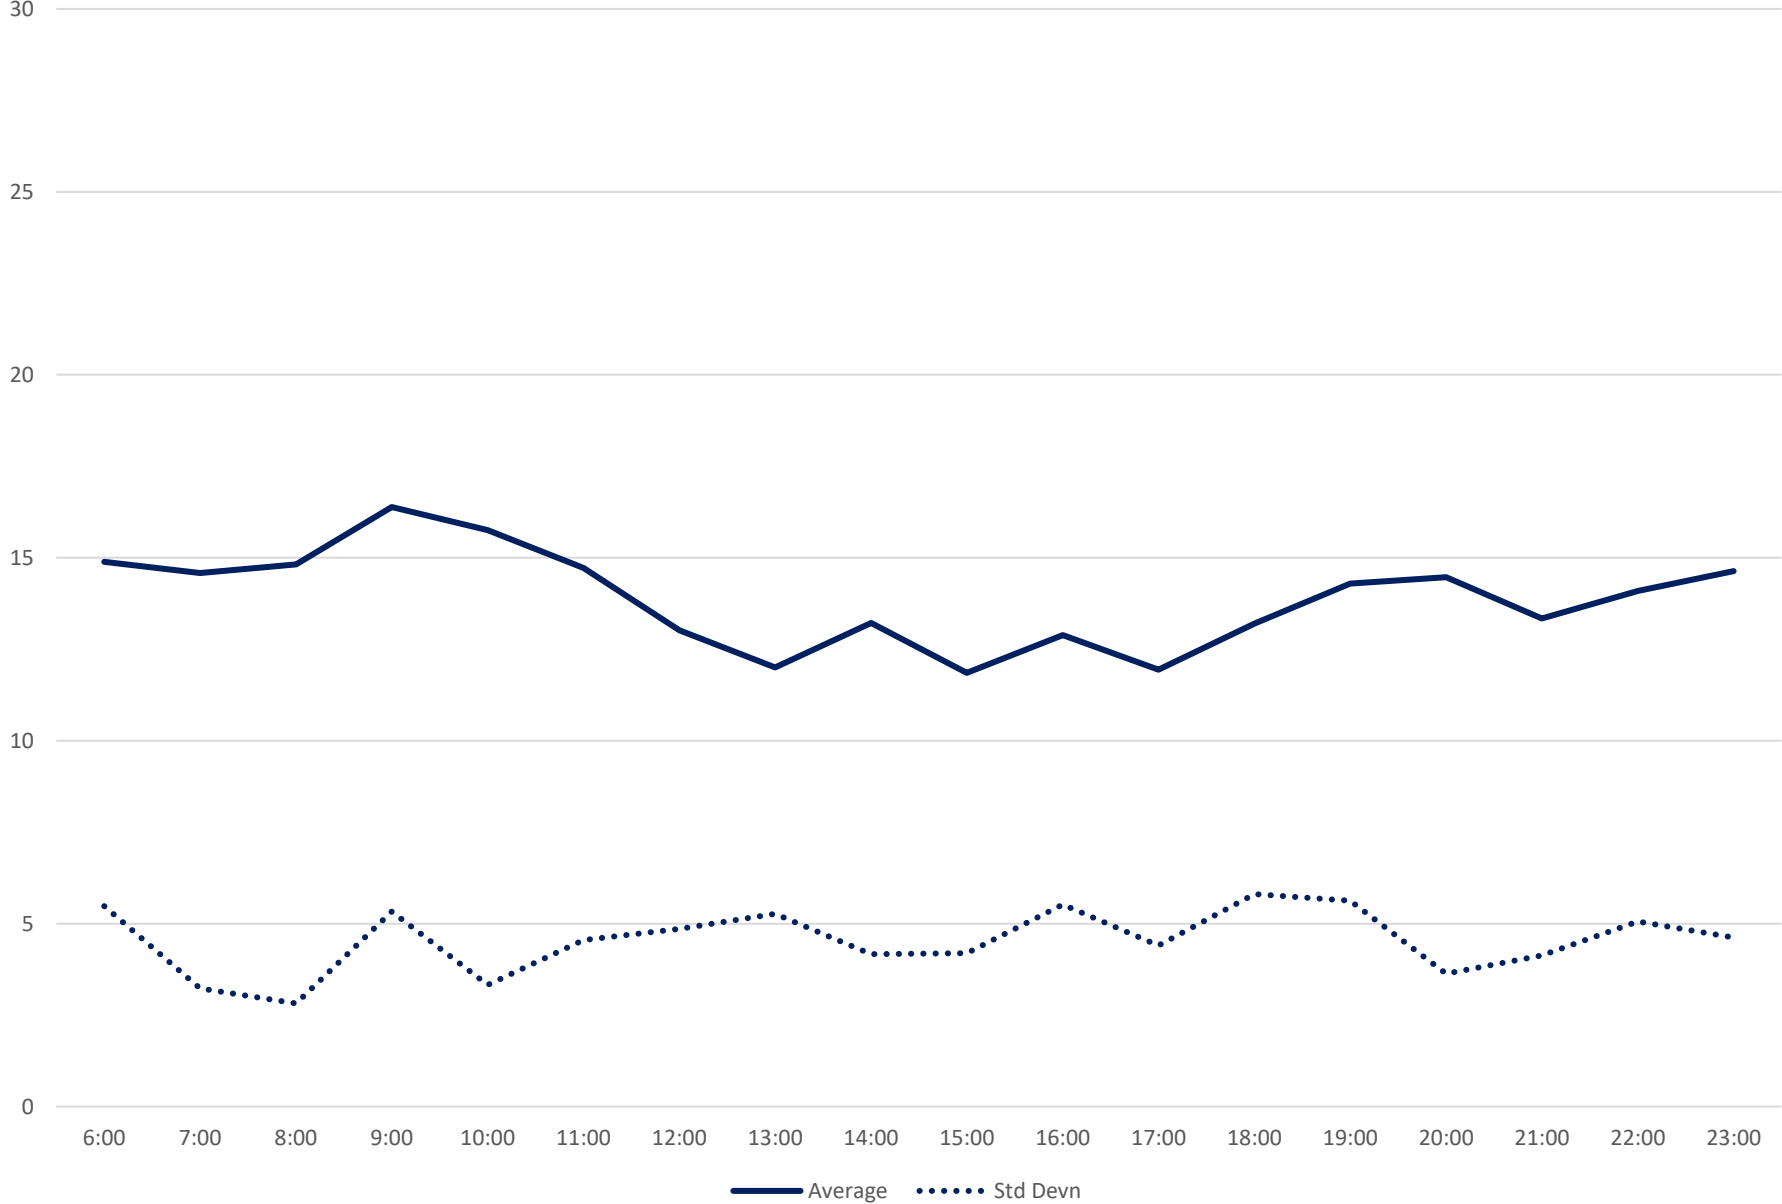

38 Highland Creek Headways at STC East Eastbound February 2024 Week 4

38 Highland Creek Headways at STC East Eastbound February 2024

Quartiles Week 4

38 Highland Creek Headways at STC East Eastbound February 2024 Week 5

38 Highland Creek Headways at STC East Eastbound February 2024

Quartiles Week 5

38 Highland Creek Headways at STC East Eastbound February 2024 Saturday Statistics

38 Highland Creek Headways at STC East Eastbound February 2024 Saturdays

38 Highland Creek Headways at STC East Eastbound February 2024

Quartiles Saturdays

38 Highland Creek Headways at STC East Eastbound February 2024 Sunday Statistics

38 Highland Creek Headways at STC East Eastbound February 2024 Sundays/Holidays