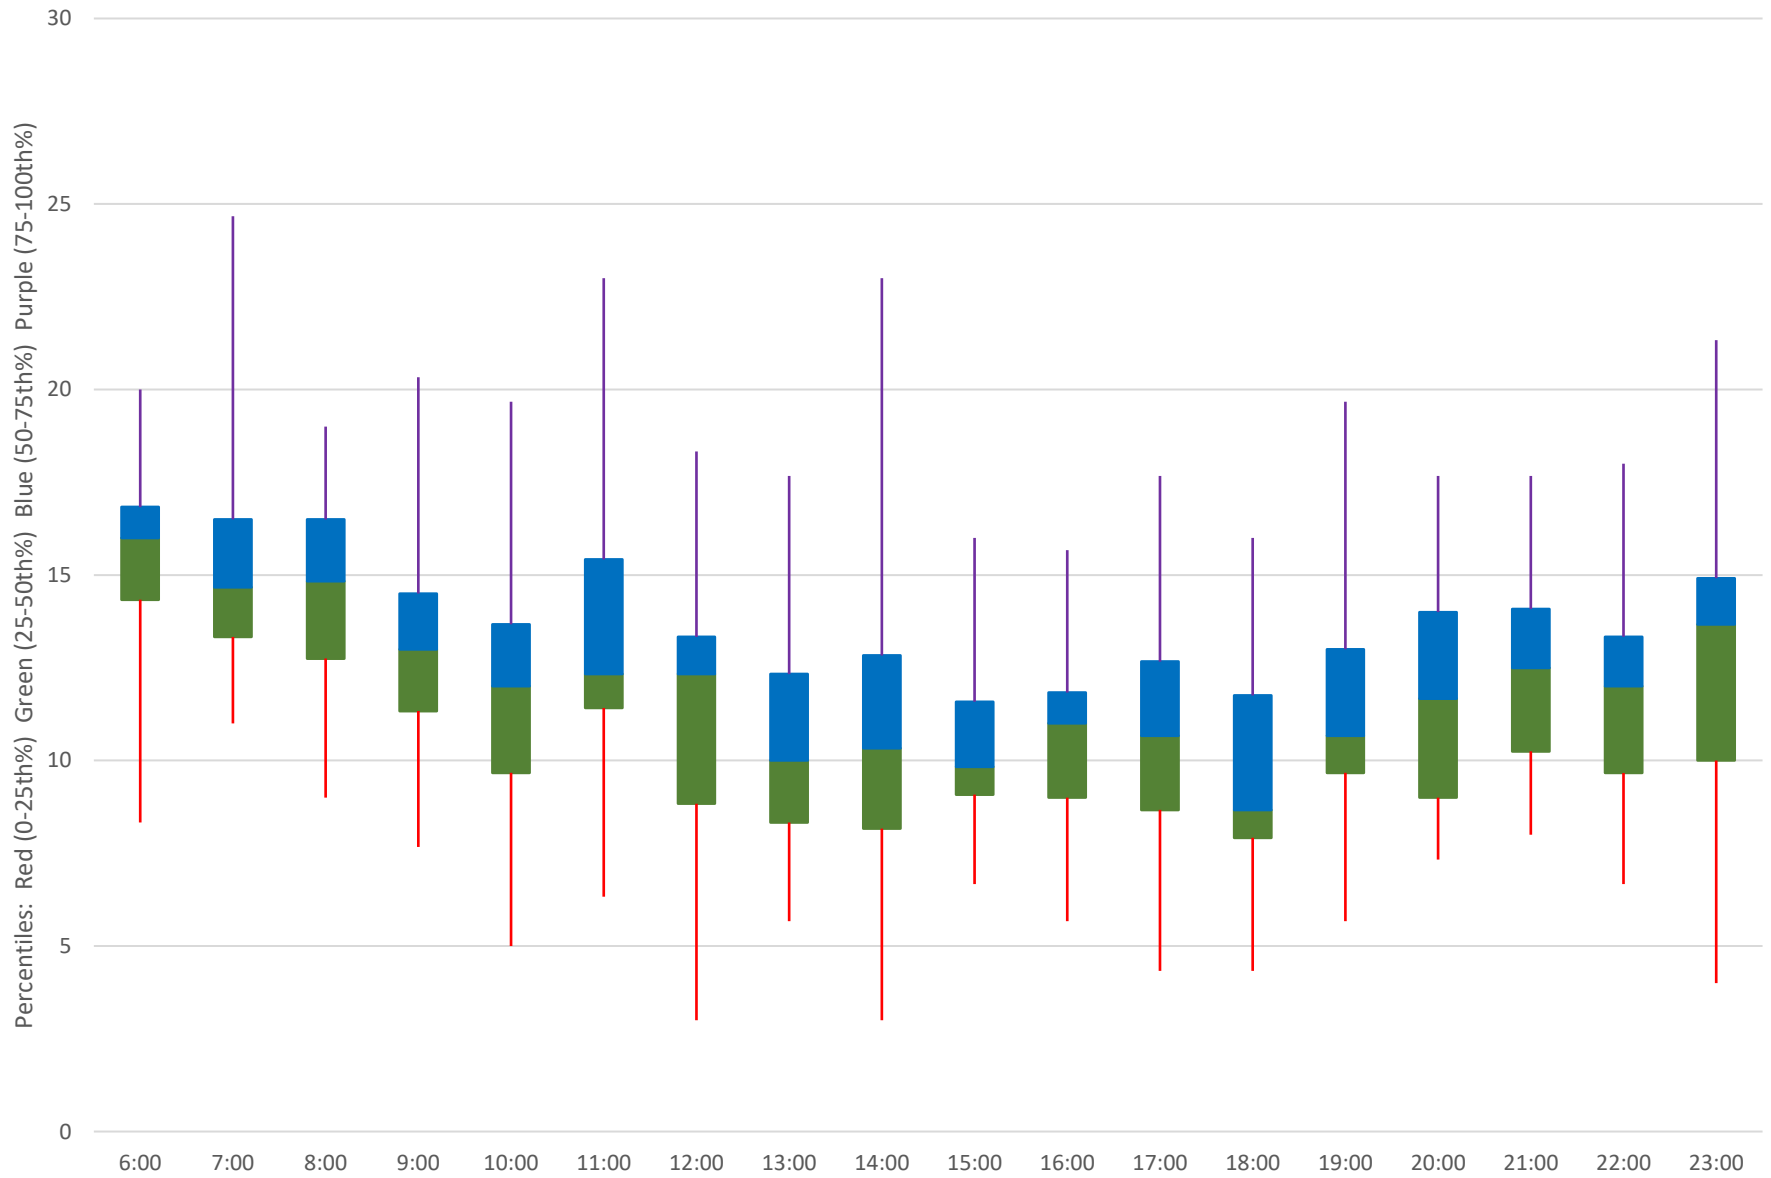

38 Highland Creek Headways at STC East Eastbound February 2024

Quartiles Week 5

38 Highland Creek Headways at STC East Eastbound February 2024 Saturday Statistics

38 Highland Creek Headways at STC East Eastbound February 2024 Saturdays

38 Highland Creek Headways at STC East Eastbound February 2024

Quartiles Saturdays

38 Highland Creek Headways at STC East Eastbound February 2024 Sunday Statistics

38 Highland Creek Headways at STC East Eastbound February 2024 Sundays/Holidays