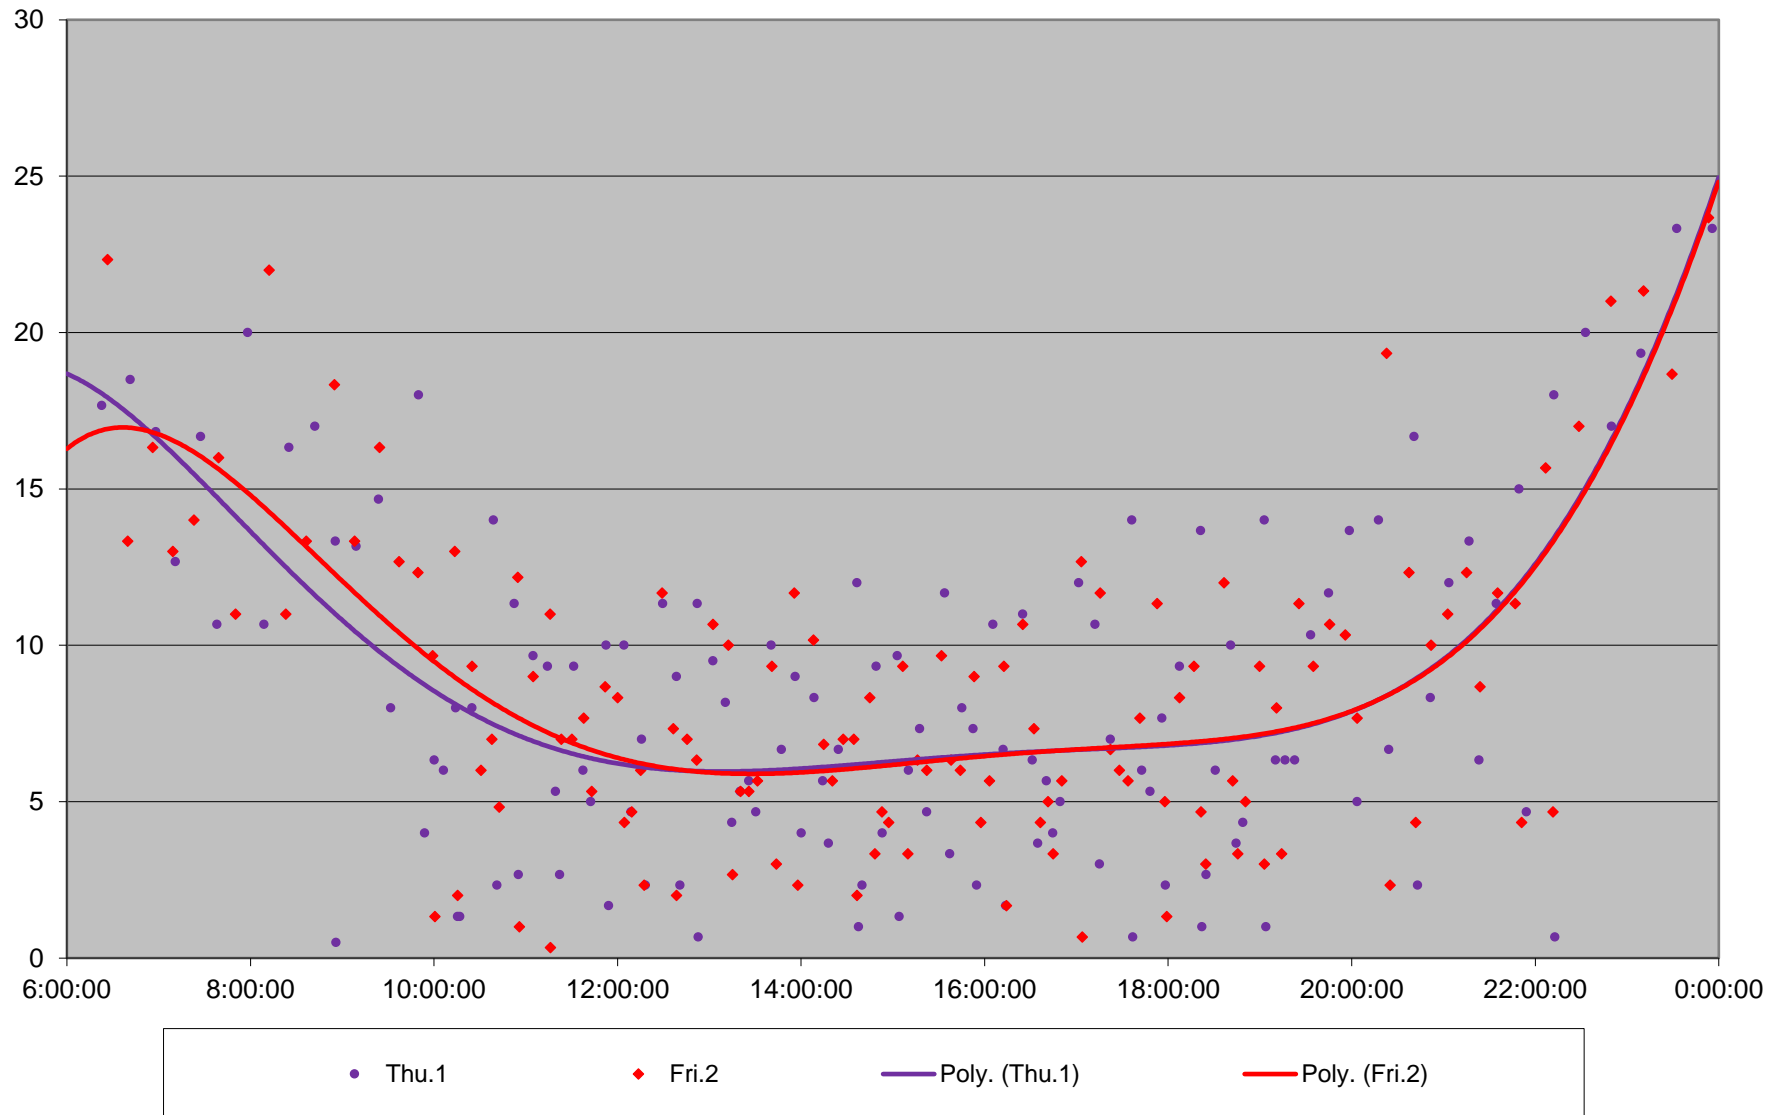

38 Highland Creek Headways at STC East Eastbound February 2024 Weekday Statistics

Average Week 1 Std Devn Week 1 Average Week 2 Std Devn Week 2 Average Week 3
Std Devn Week 3 Average Week 4 Std Devn Week 4 Average Week 5 Std Devn Week 5

38 Highland Creek Headways at STC East Eastbound February 2024 Week 1

38 Highland Creek Headways at STC East Eastbound February 2024

Quartiles Week 1

38 Highland Creek Headways at STC East Eastbound February 2024 Week 2