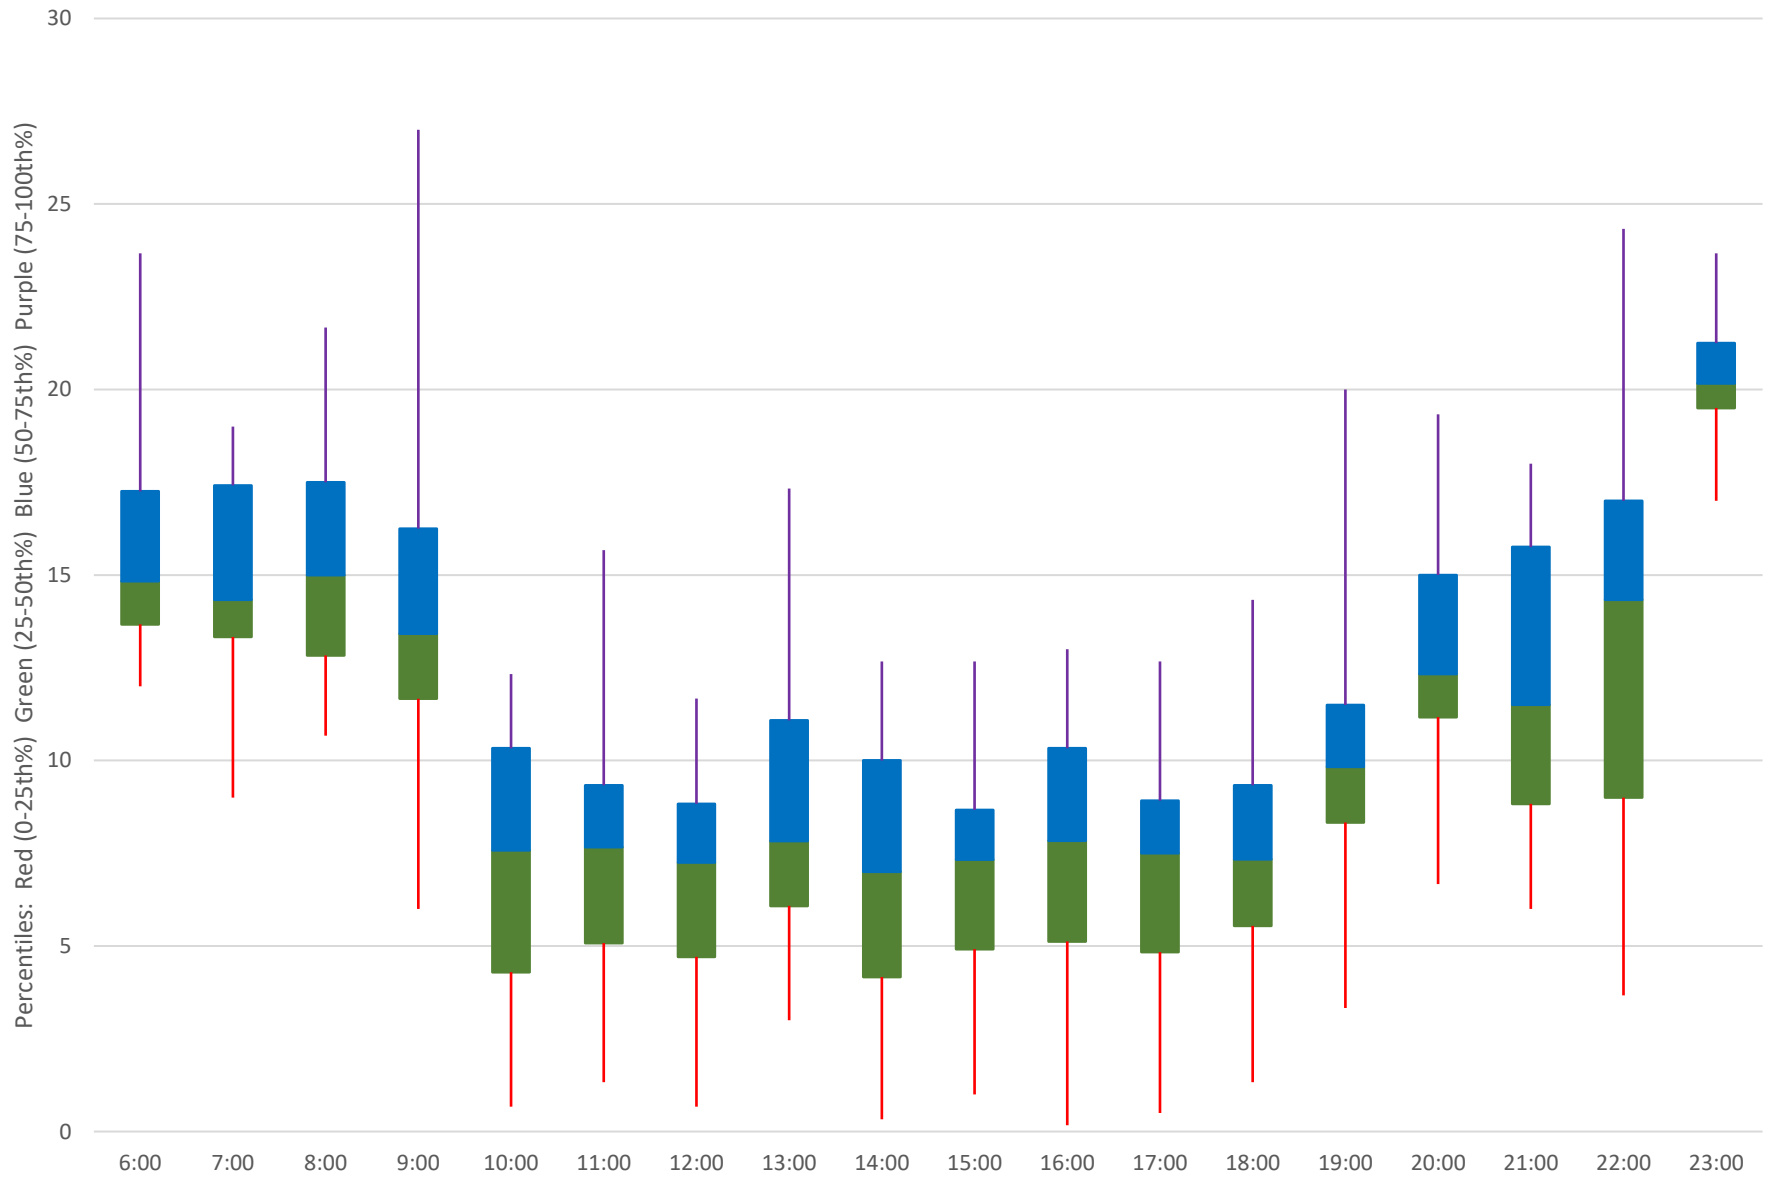

38 Highland Creek Headways at STC East Eastbound February 2024

Quartiles Week 4