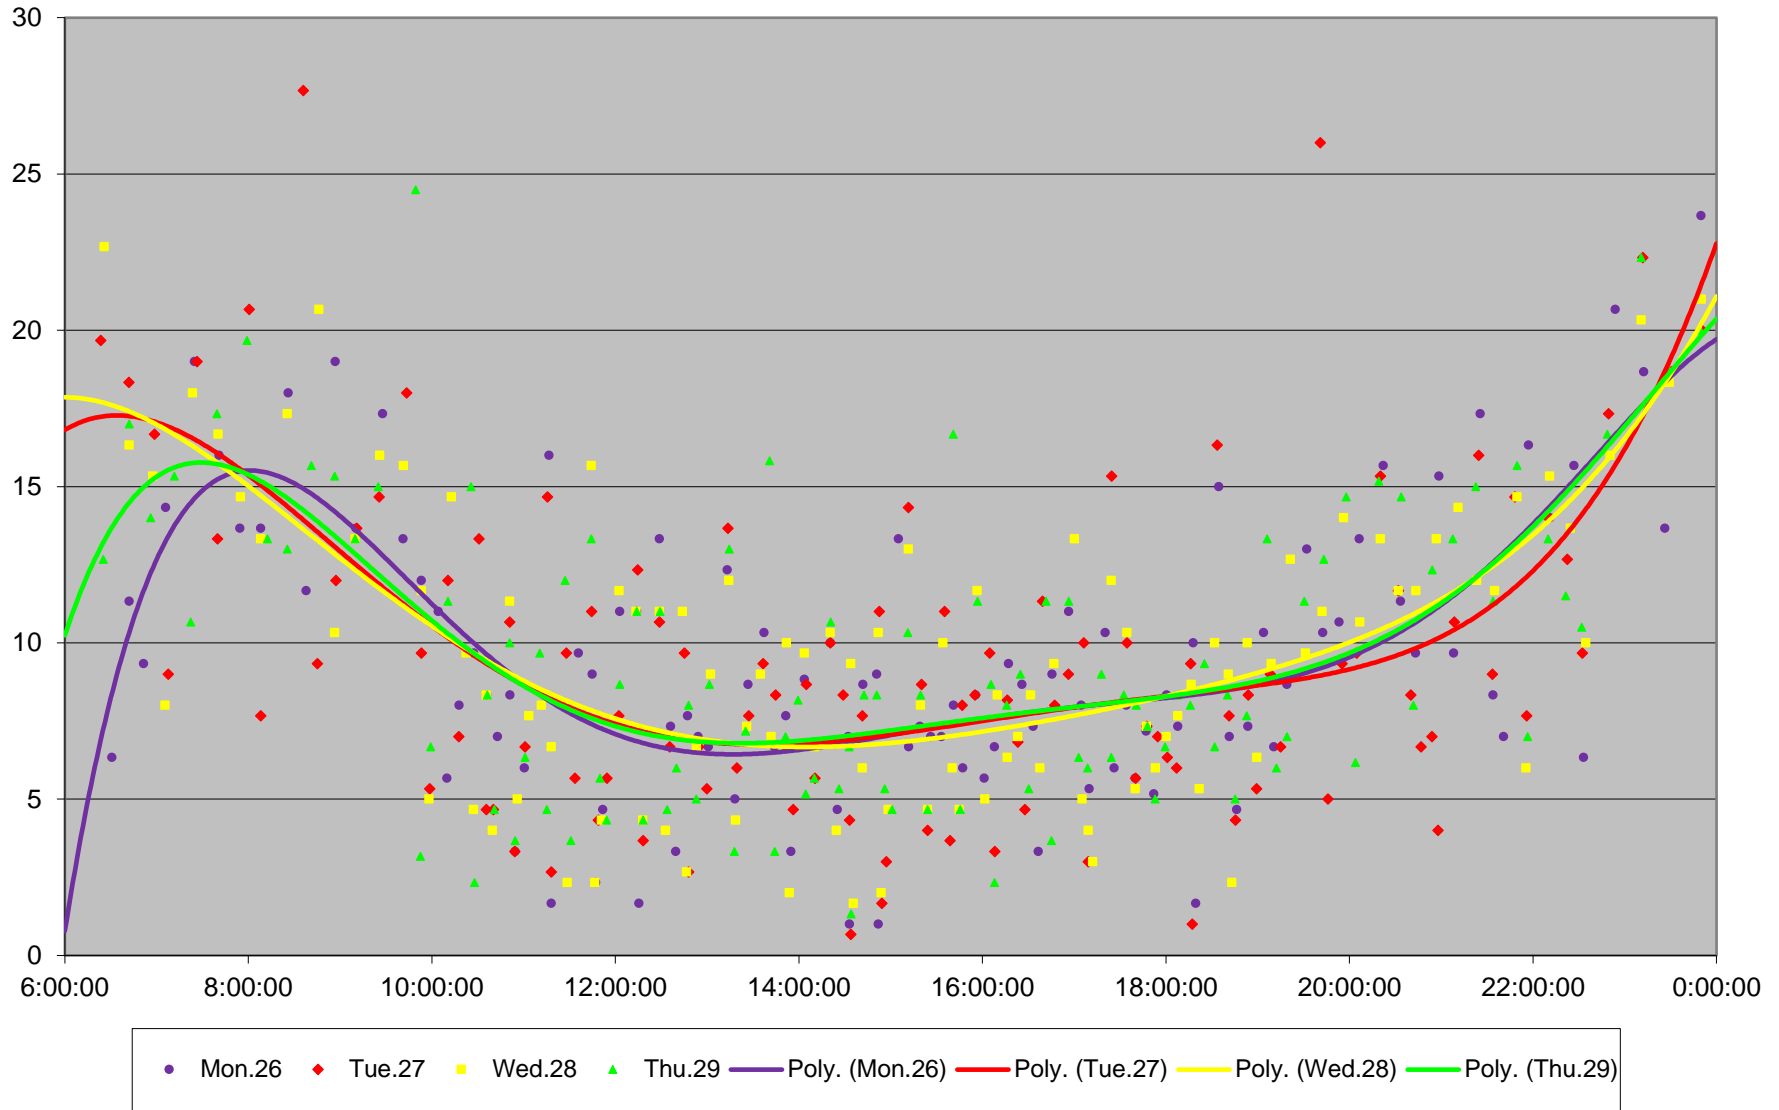

38 Highland Creek Headways at STC East Eastbound February 2024 Week 4

38 Highland Creek Headways at STC East Eastbound February 2024

Quartiles Week 4

38 Highland Creek Headways at STC East Eastbound February 2024 Week 5

38 Highland Creek Headways at STC East Eastbound February 2024

Quartiles Week 5

38 Highland Creek Headways at STC East Eastbound February 2024 Saturday Statistics

38 Highland Creek Headways at STC East Eastbound February 2024 Saturdays