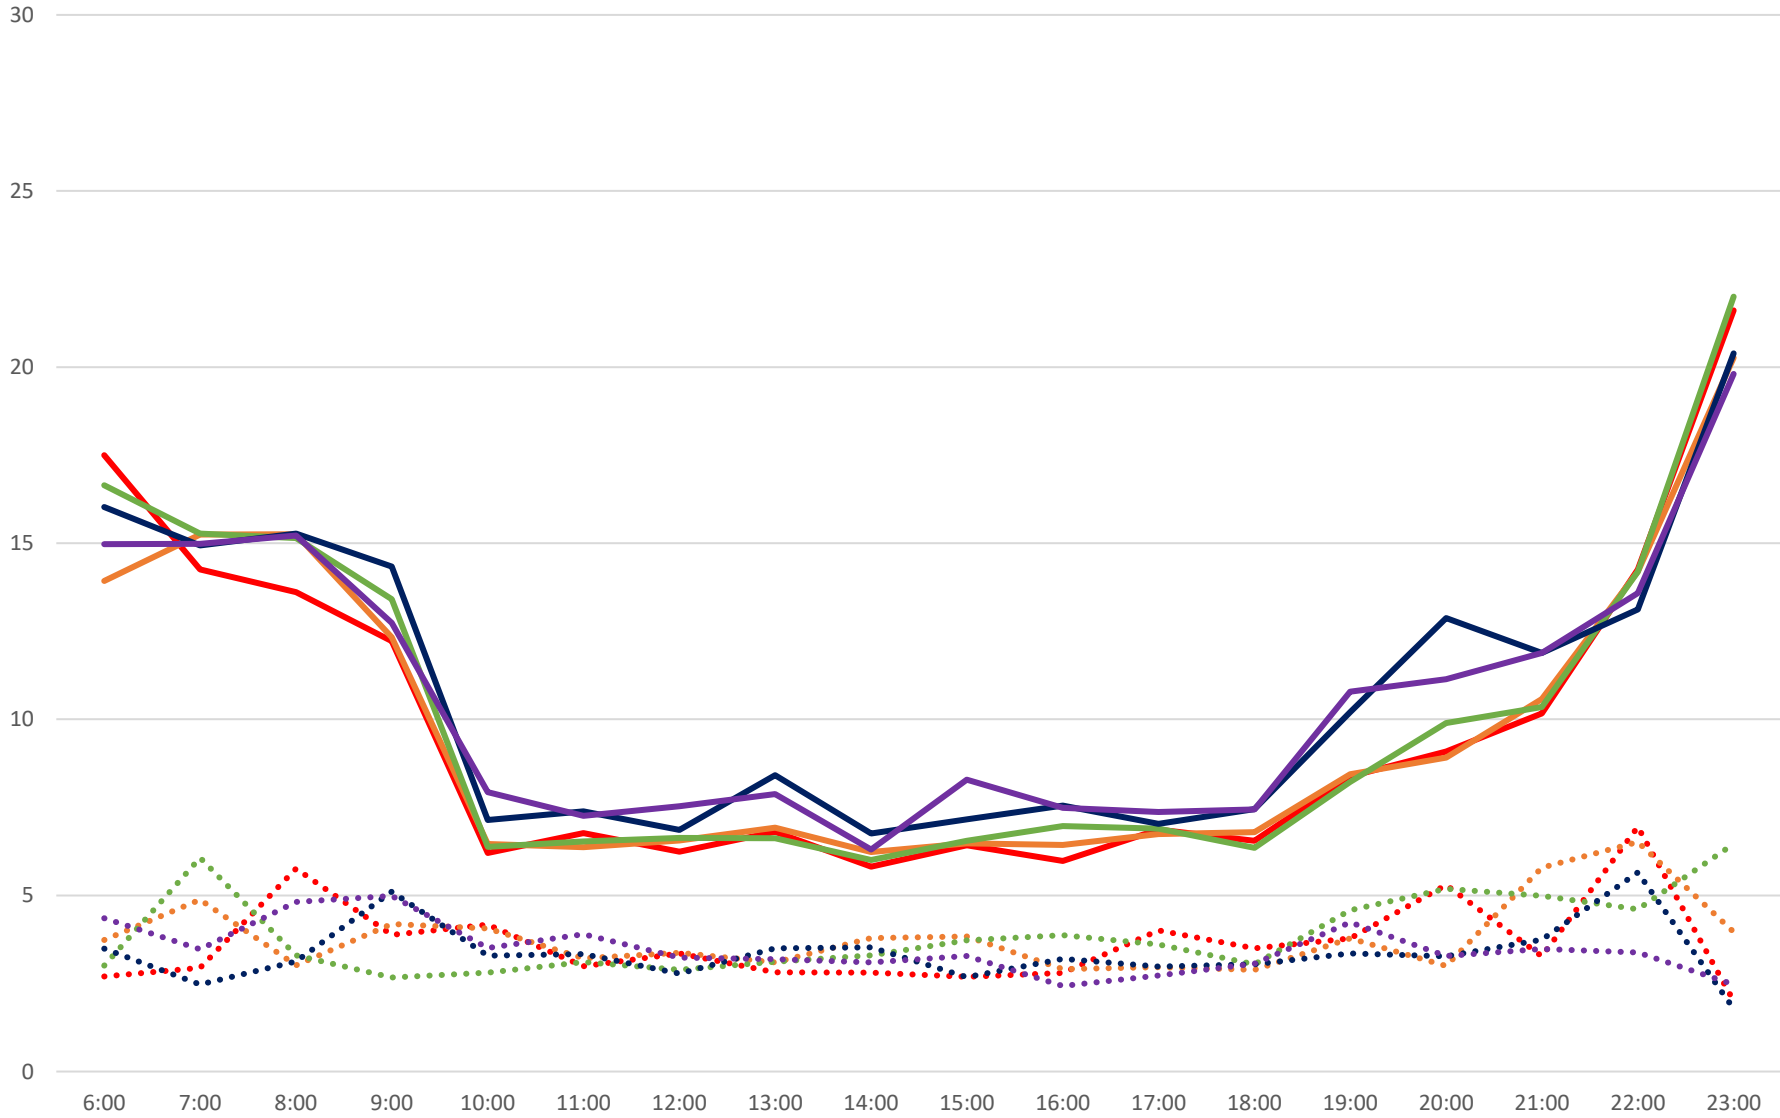

38 Highland Creek Headways at STC East Eastbound February 2024 Weekday Statistics

Average Week 1 Std Devn Week 1 Average Week 2 Std Devn Week 2 Average Week 3
Std Devn Week 3 Average Week 4 Std Devn Week 4 Average Week 5 Std Devn Week 5

38 Highland Creek Headways at STC East Eastbound February 2024 Week 1

38 Highland Creek Headways at STC East Eastbound February 2024

Quartiles Week 1

38 Highland Creek Headways at STC East Eastbound February 2024 Week 2

38 Highland Creek Headways at STC East Eastbound February 2024

Quartiles Week 2

38 Highland Creek Headways at STC East Eastbound February 2024 Week 3

38 Highland Creek Headways at STC East Eastbound February 2024 Quartiles Week 3

38 Highland Creek Headways at STC East Eastbound February 2024

Quartiles Week 5

38 Highland Creek Headways at STC East Eastbound February 2024 Saturday Statistics

38 Highland Creek Headways at STC East Eastbound February 2024 Saturdays