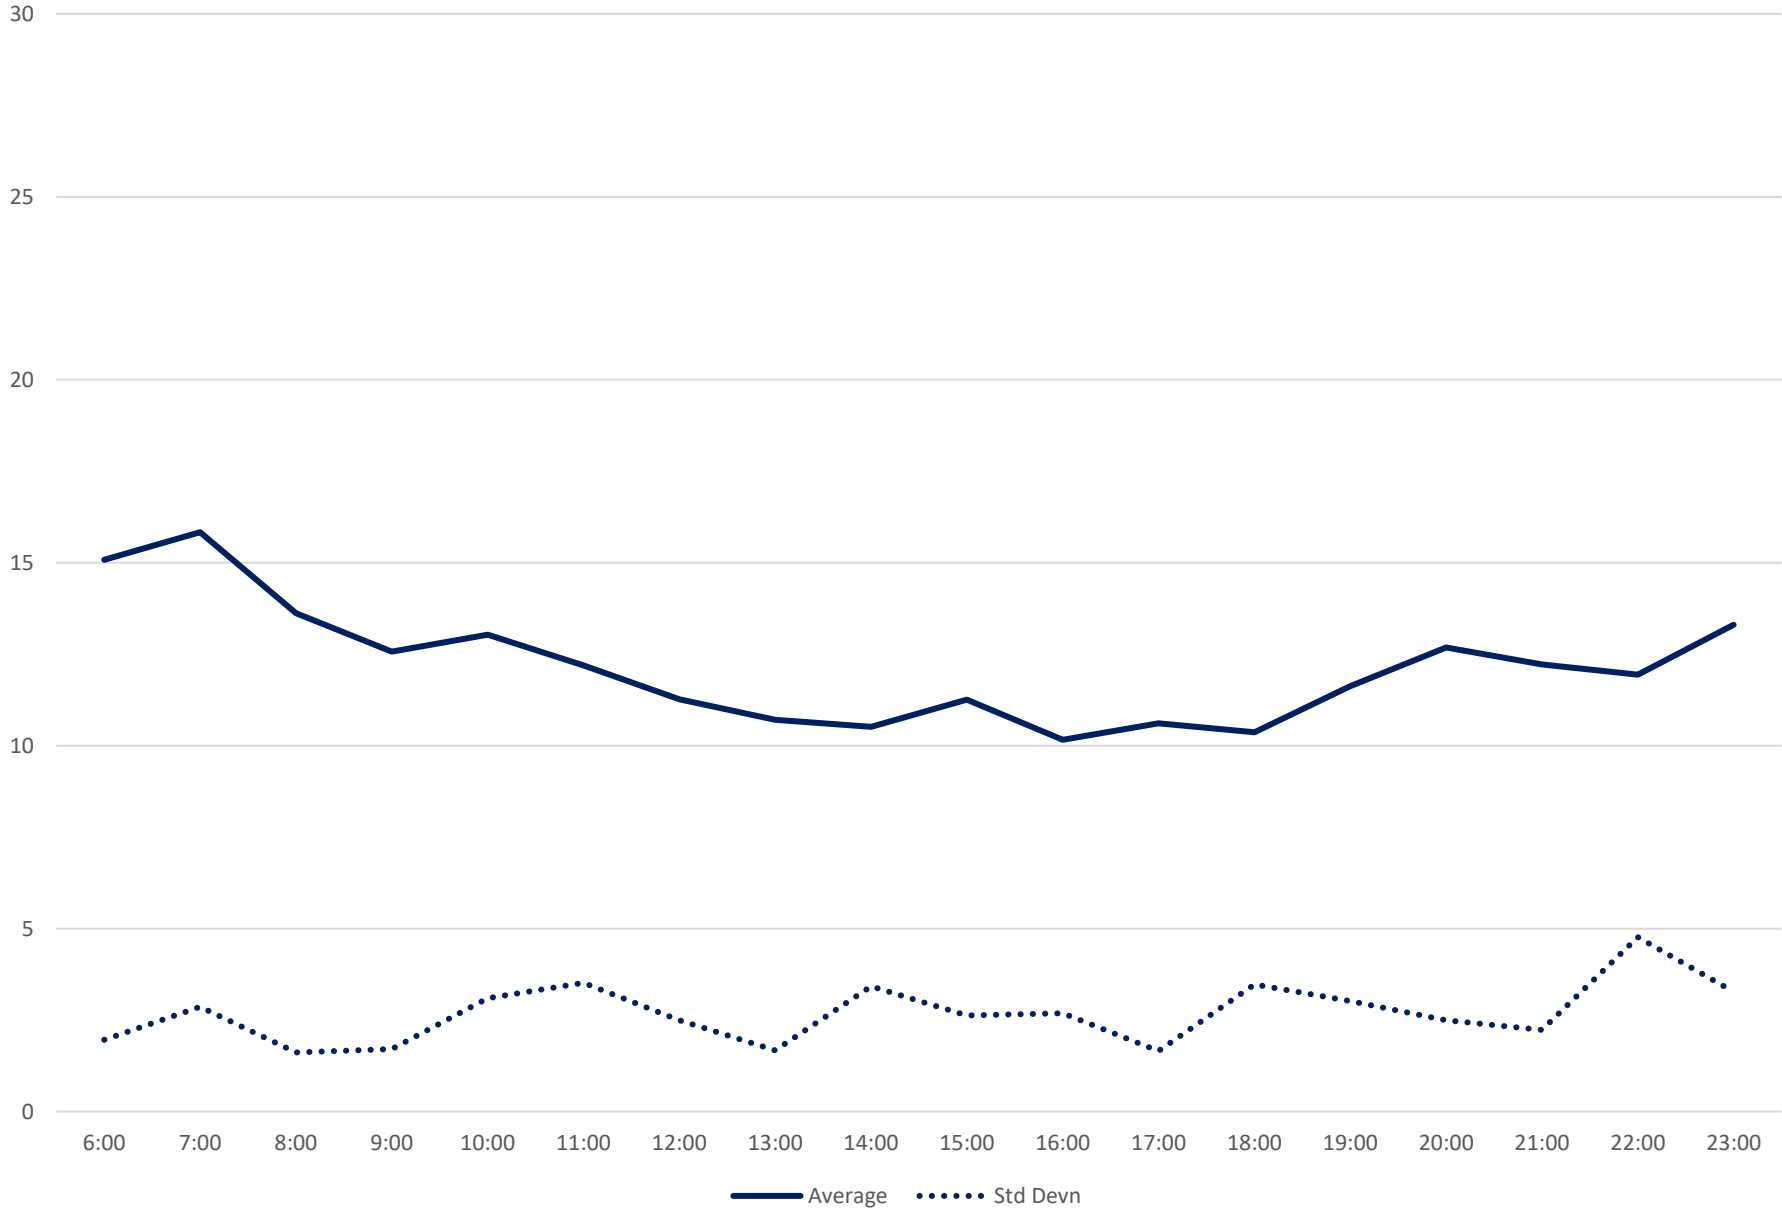

38 Highland Creek Headways at Kennedy Stn Eastbound February 2024 Saturday Statistics