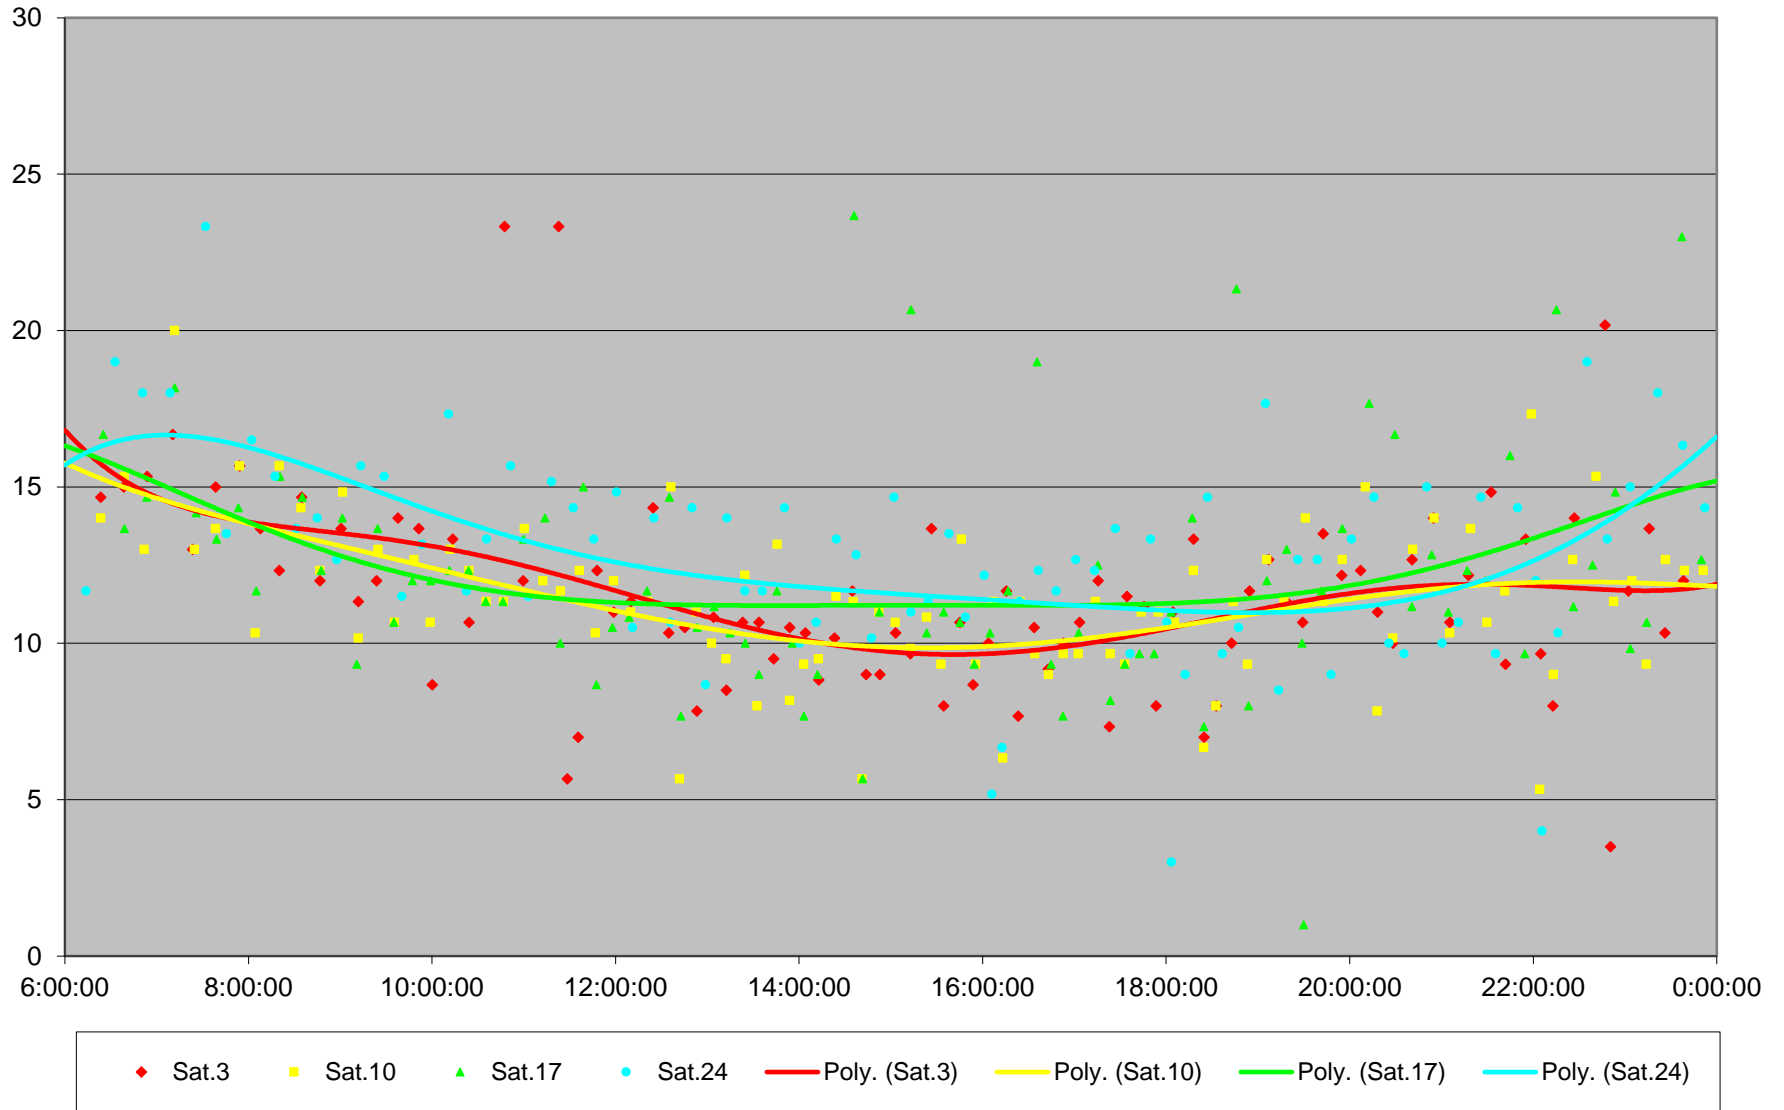

38 Highland Creek Headways at Kennedy Stn Eastbound February 2024

Quartiles Week 5

38 Highland Creek Headways at Kennedy Stn Eastbound February 2024 Saturday Statistics

38 Highland Creek Headways at Kennedy Stn Eastbound February 2024 Saturdays