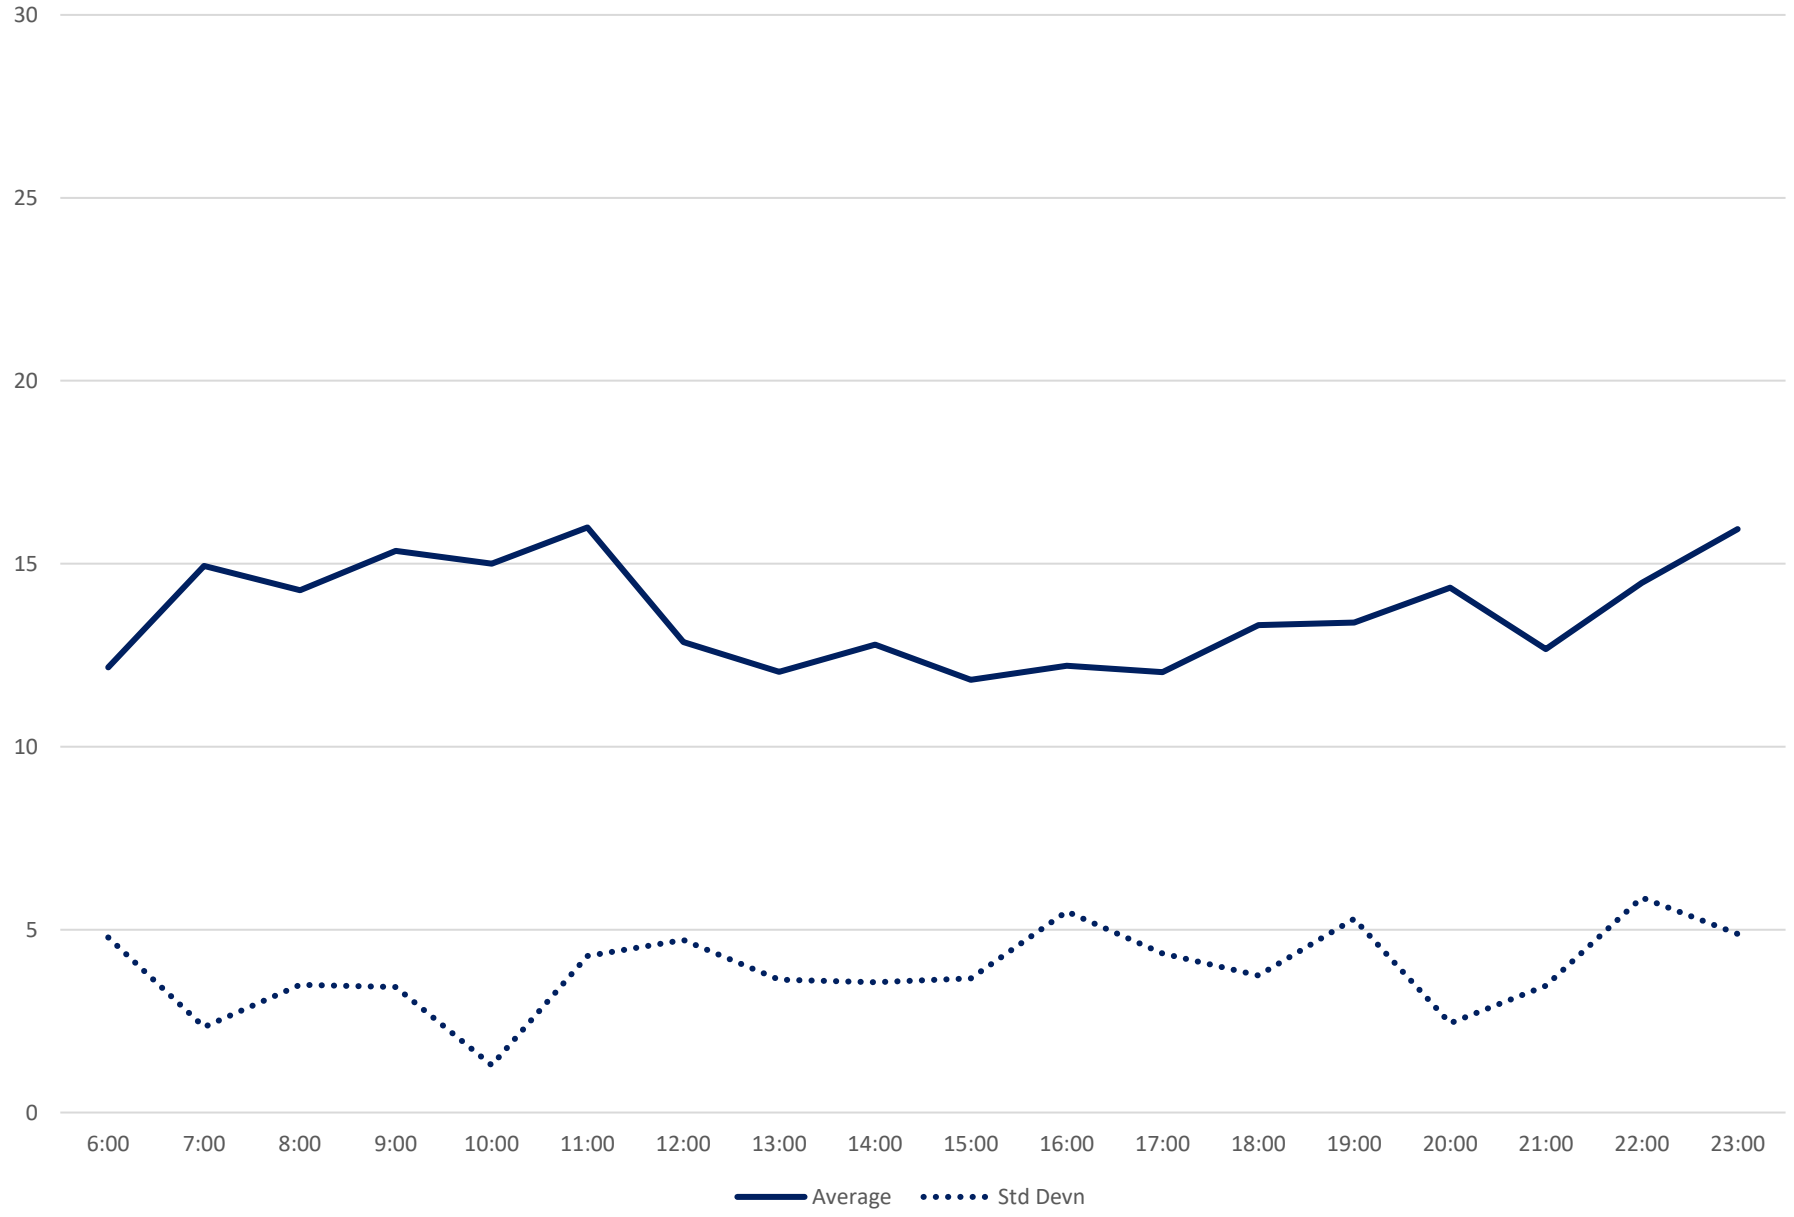

38 Highland Creek Headways at Kennedy Stn Eastbound February 2024 Sunday Statistics