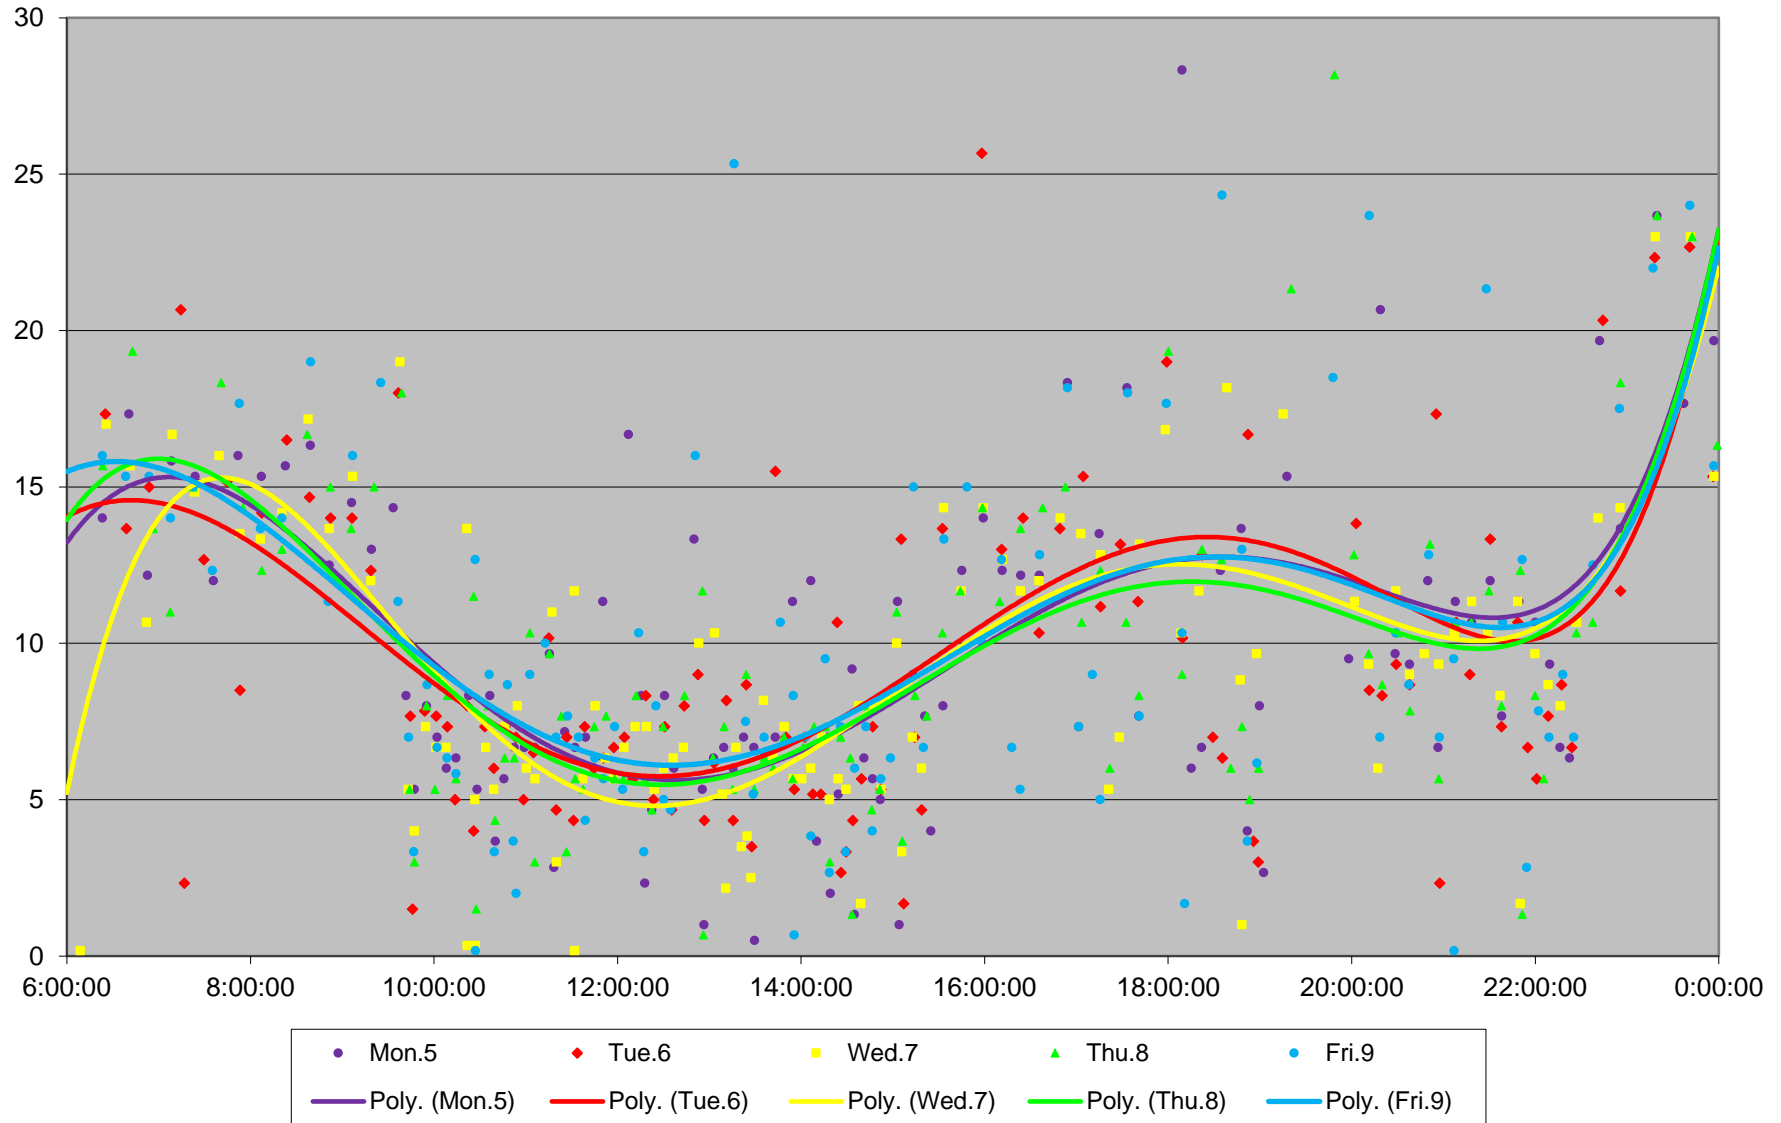

38 Highland Creek Headways at Kennedy Stn Eastbound February 2024 Weekday Statistics

— Average Week 1 Std Devn Week 1 — Average Week 2 Std Devn Week 2 — Average Week 3
..... Std Devn Week 3 — Average Week 4 Std Devn Week 4 — Average Week 5 Std Devn Week 5

38 Highland Creek Headways at Kennedy Stn Eastbound February 2024 Week 1

38 Highland Creek Headways at Kennedy Stn Eastbound February 2024

Quartiles Week 1

38 Highland Creek Headways at Kennedy Stn Eastbound February 2024 Week 2