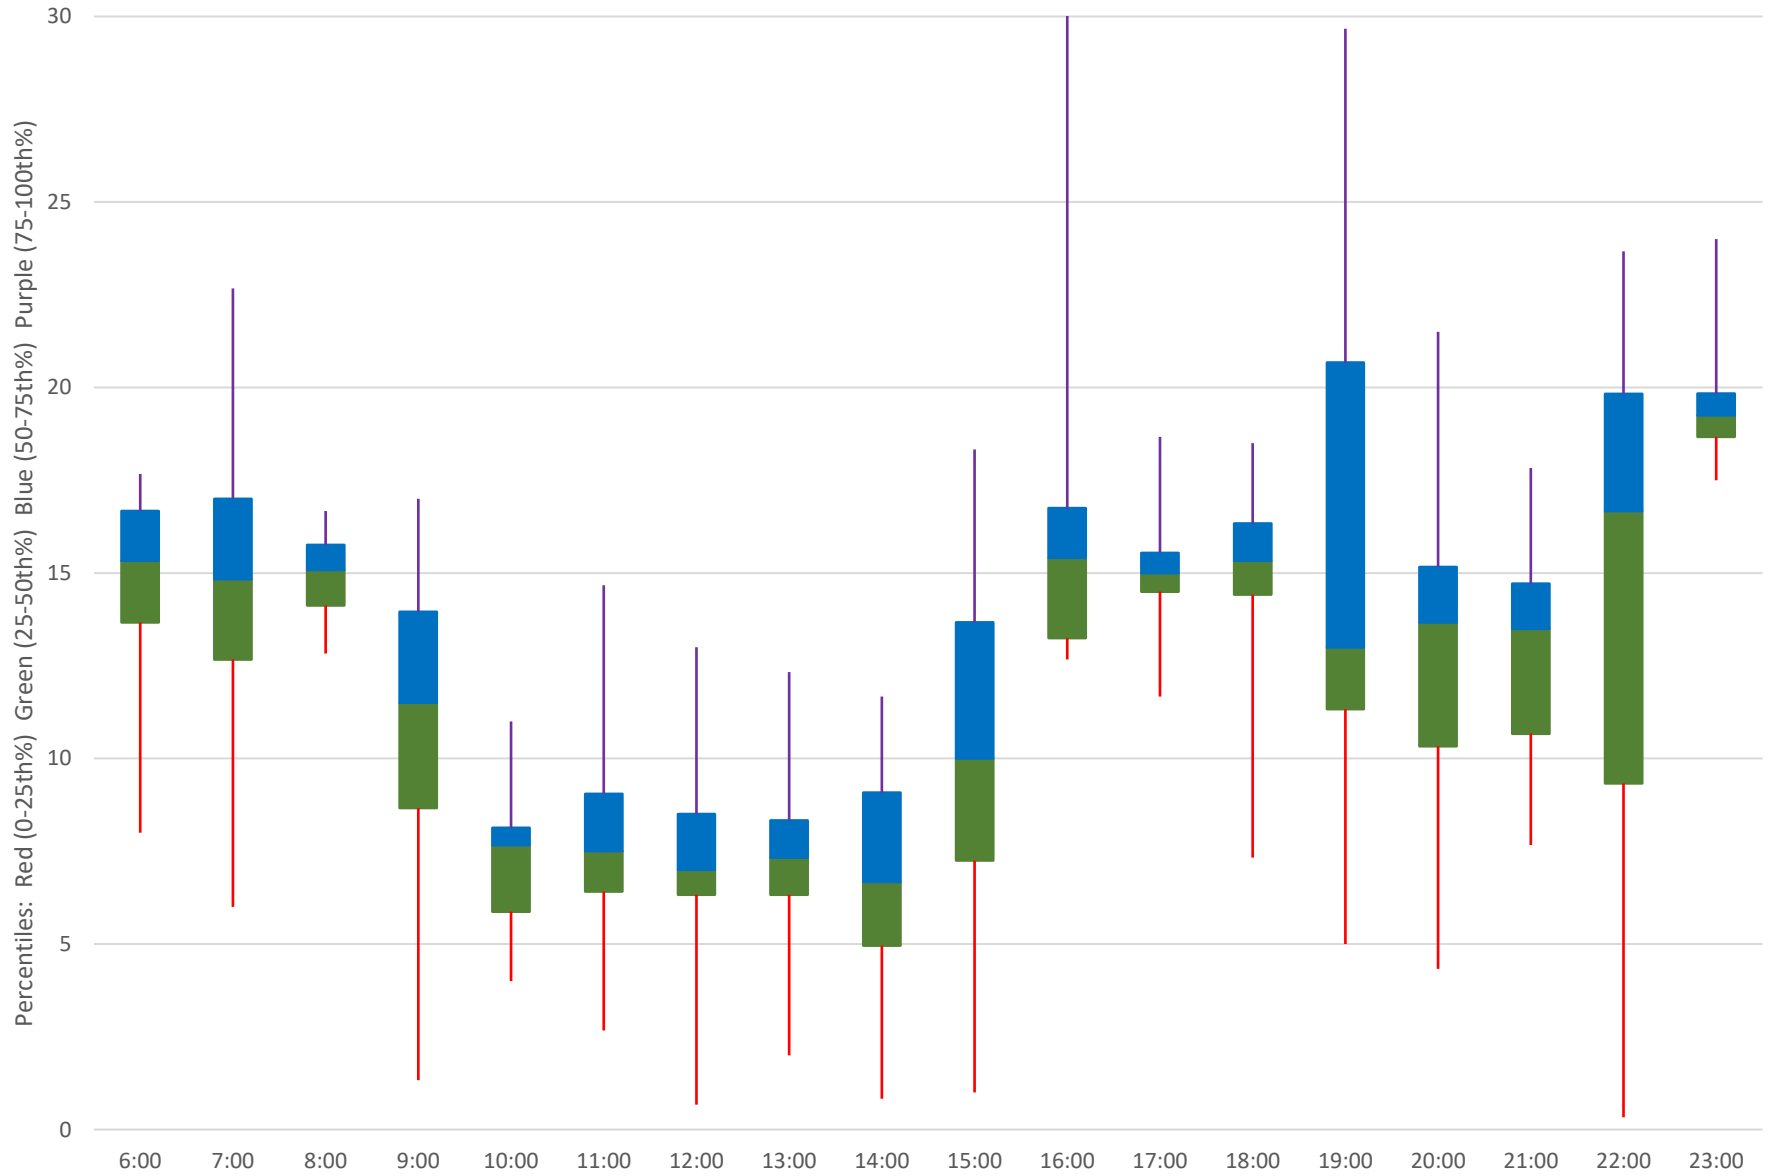

38 Highland Creek Headways at Kennedy Stn Eastbound February 2024

Quartiles Week 4