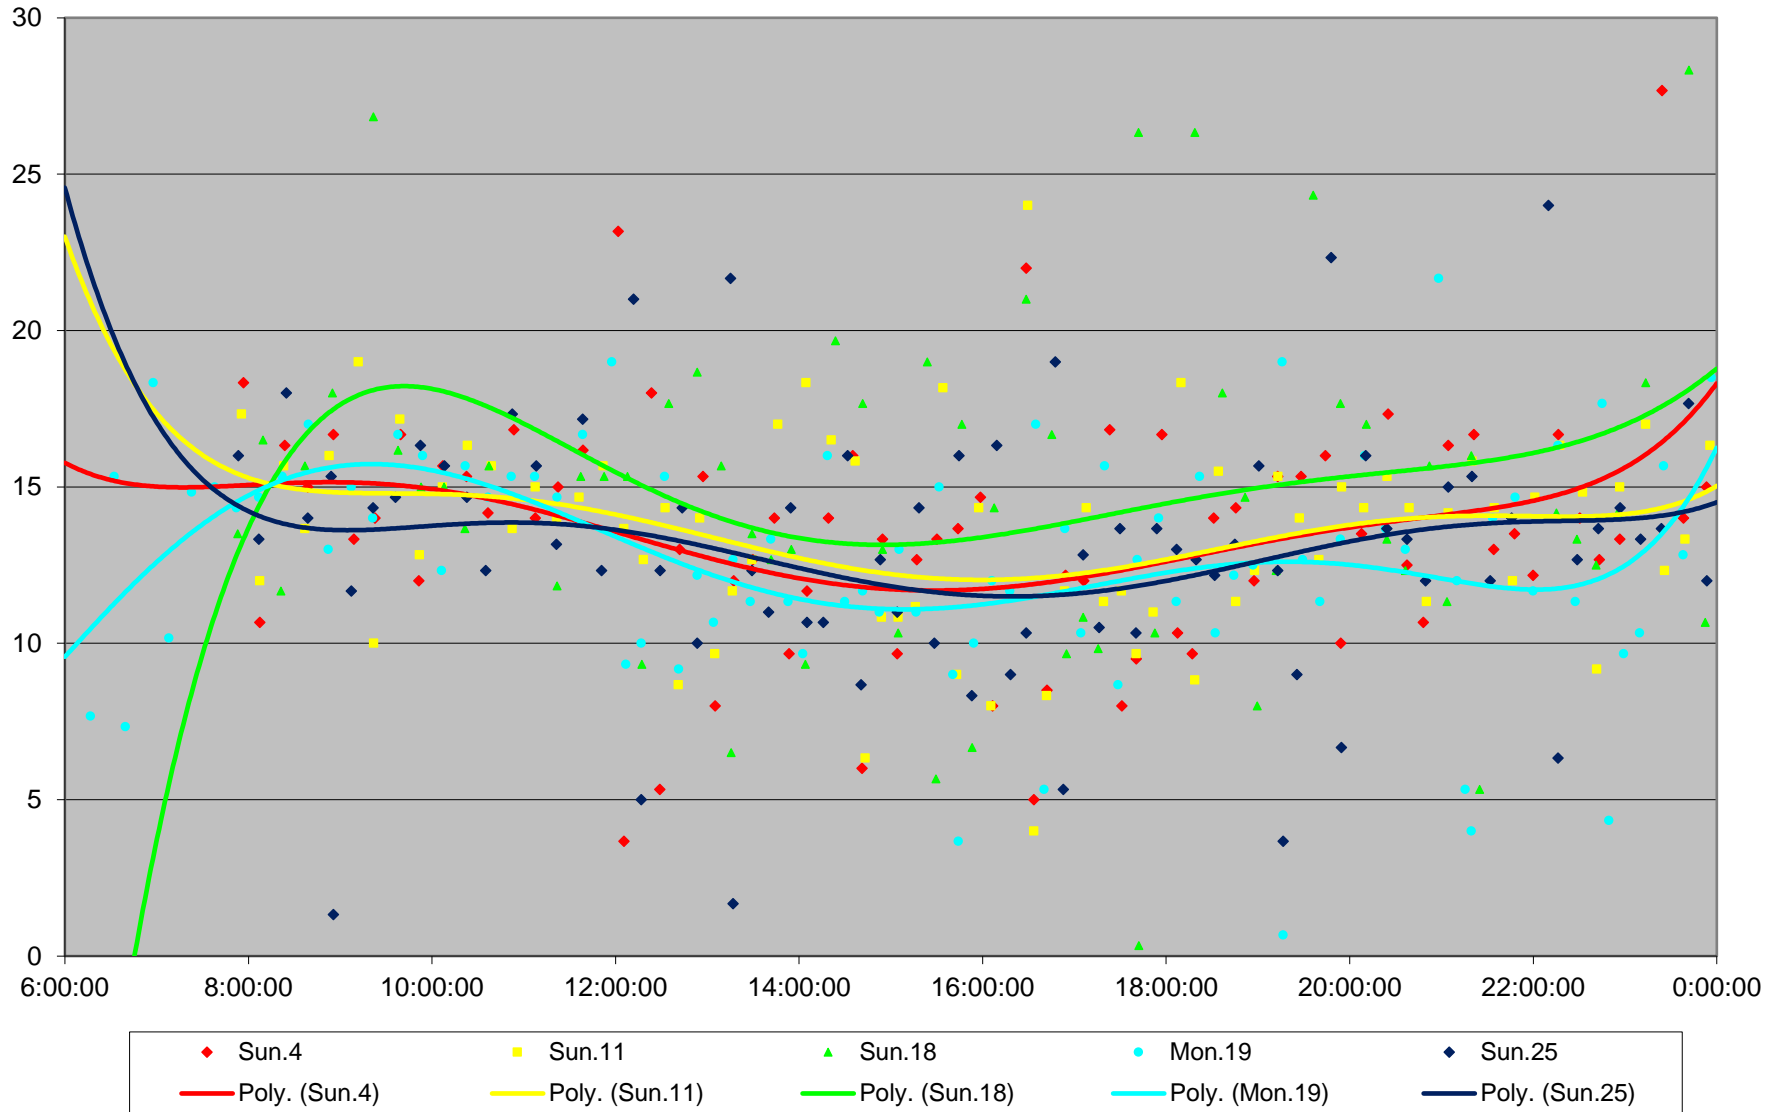

38 Highland Creek Headways at Kennedy Stn Eastbound February 2024

Quartiles Saturdays

38 Highland Creek Headways at Kennedy Stn Eastbound February 2024 Sunday Statistics

38 Highland Creek Headways at Kennedy Stn Eastbound February 2024 Sundays/Holidays