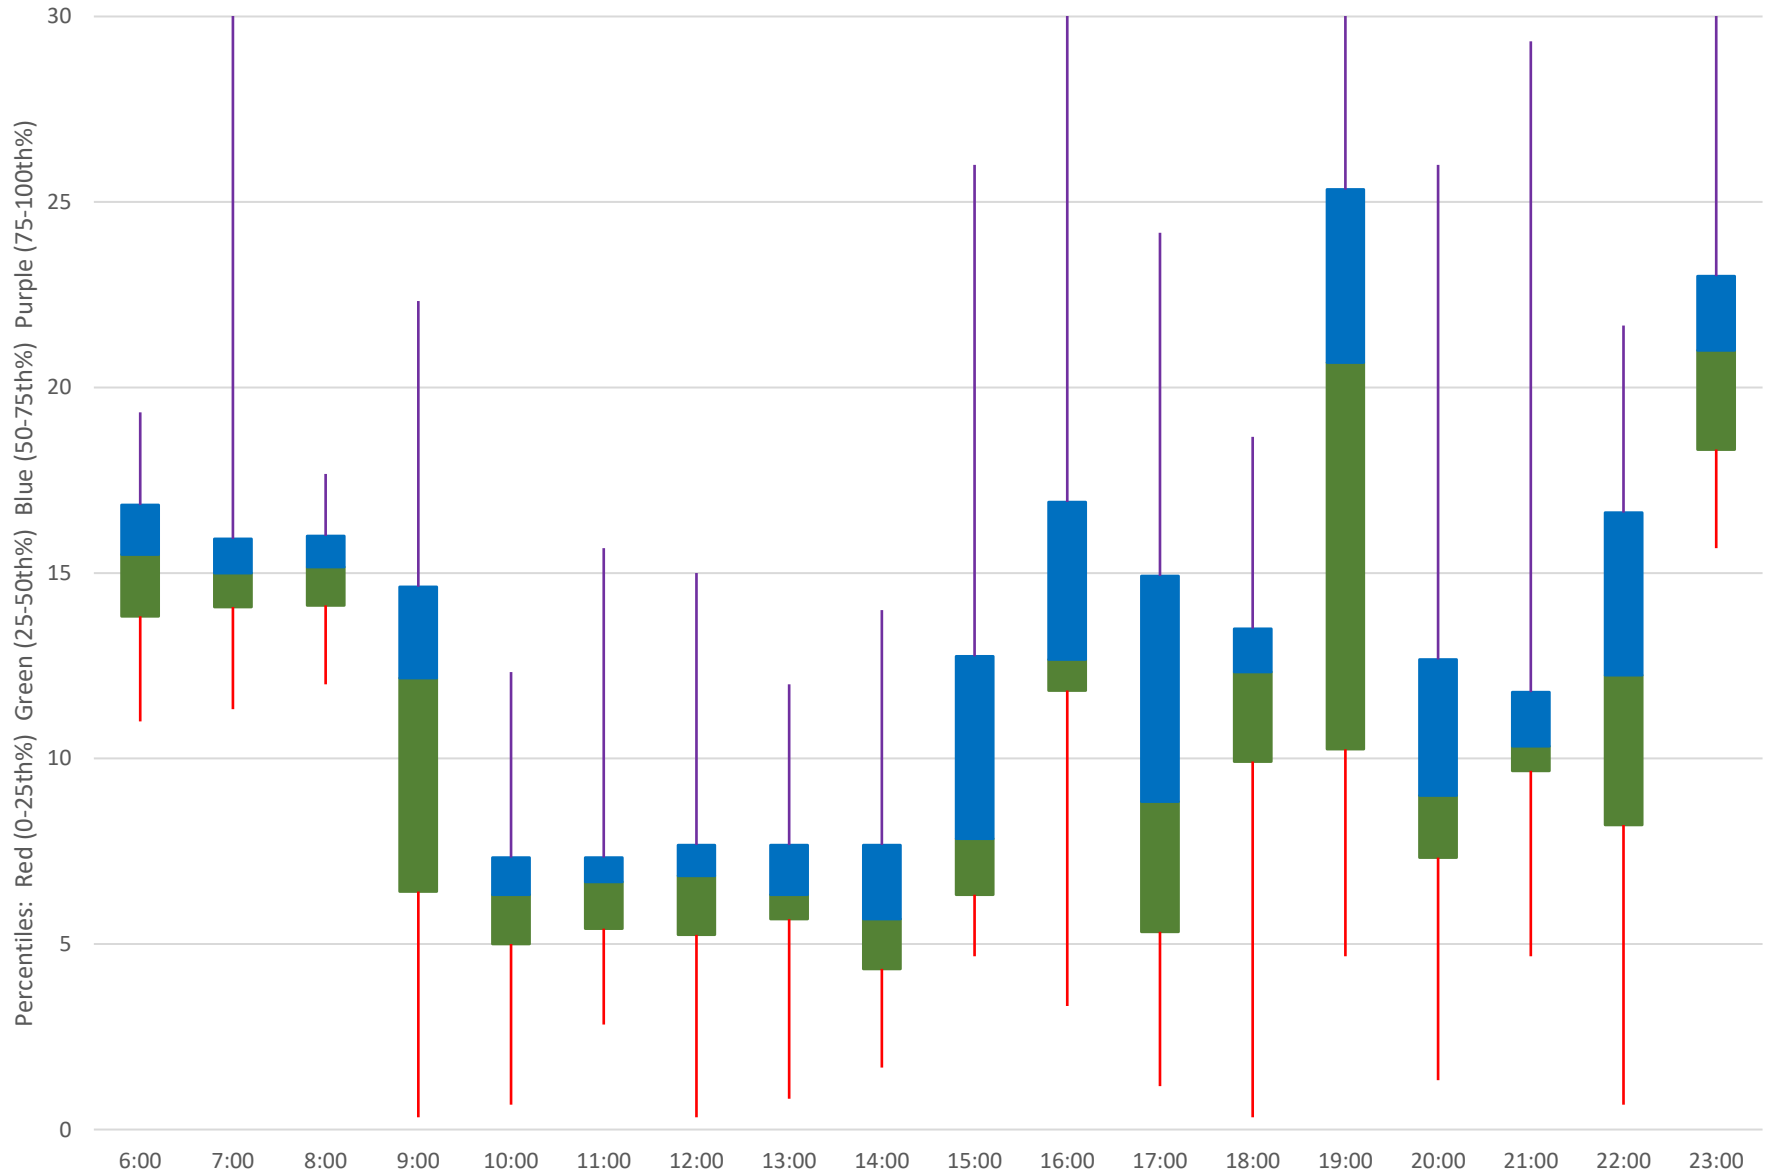

38 Highland Creek Headways at Kennedy Stn Eastbound February 2024

Quartiles Week 2

38 Highland Creek Headways at Kennedy Stn Eastbound February 2024 Week 3

38 Highland Creek Headways at Kennedy Stn Eastbound February 2024 Quartiles Week 3