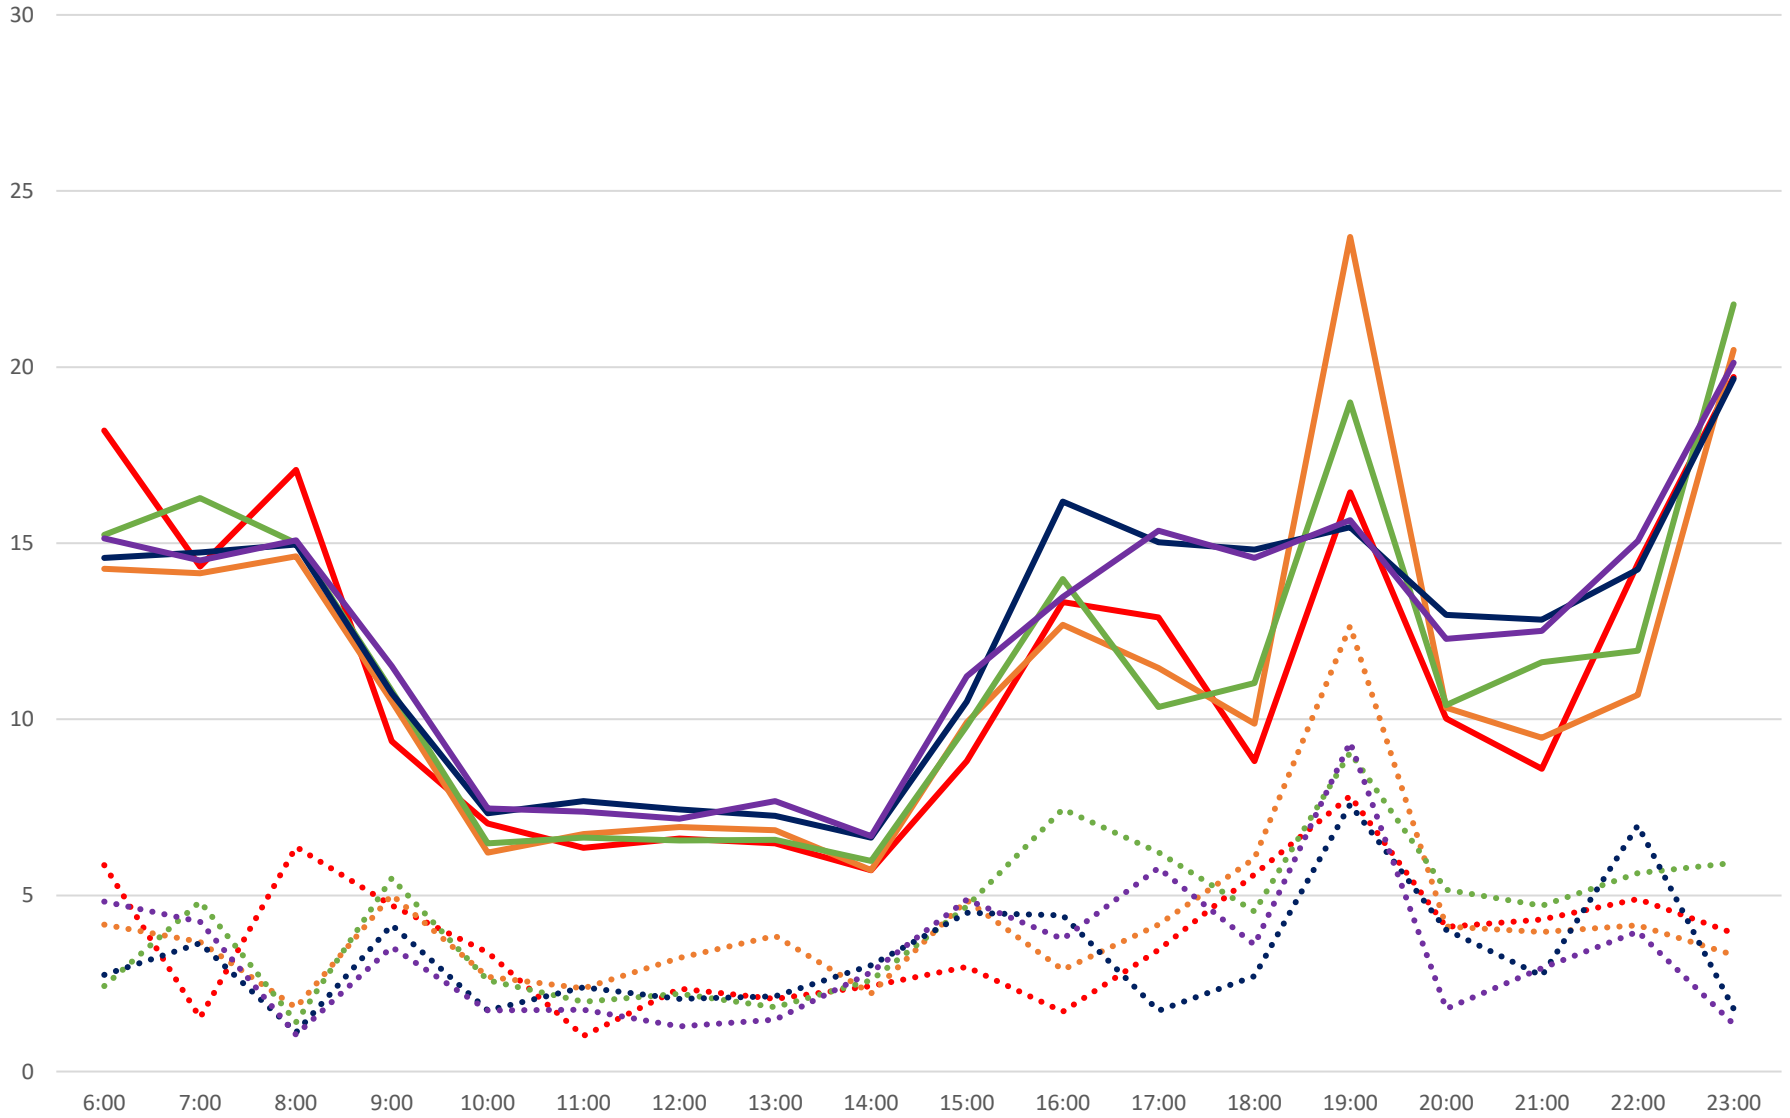

38 Highland Creek Headways at Kennedy Stn Eastbound February 2024 Weekday Statistics

— Average Week 1 Std Devn Week 1 — Average Week 2 Std Devn Week 2 — Average Week 3
..... Std Devn Week 3 — Average Week 4 Std Devn Week 4 — Average Week 5 Std Devn Week 5

38 Highland Creek Headways at Kennedy Stn Eastbound February 2024 Week 1

38 Highland Creek Headways at Kennedy Stn Eastbound February 2024

Quartiles Week 1

38 Highland Creek Headways at Kennedy Stn Eastbound February 2024 Week 2

38 Highland Creek Headways at Kennedy Stn Eastbound February 2024

Quartiles Week 2

38 Highland Creek Headways at Kennedy Stn Eastbound February 2024 Week 3

38 Highland Creek Headways at Kennedy Stn Eastbound February 2024 Quartiles Week 3

38 Highland Creek Headways at Kennedy Stn Eastbound February 2024 Week 4

38 Highland Creek Headways at Kennedy Stn Eastbound February 2024

Quartiles Week 4

38 Highland Creek Headways at Kennedy Stn Eastbound February 2024 Week 5