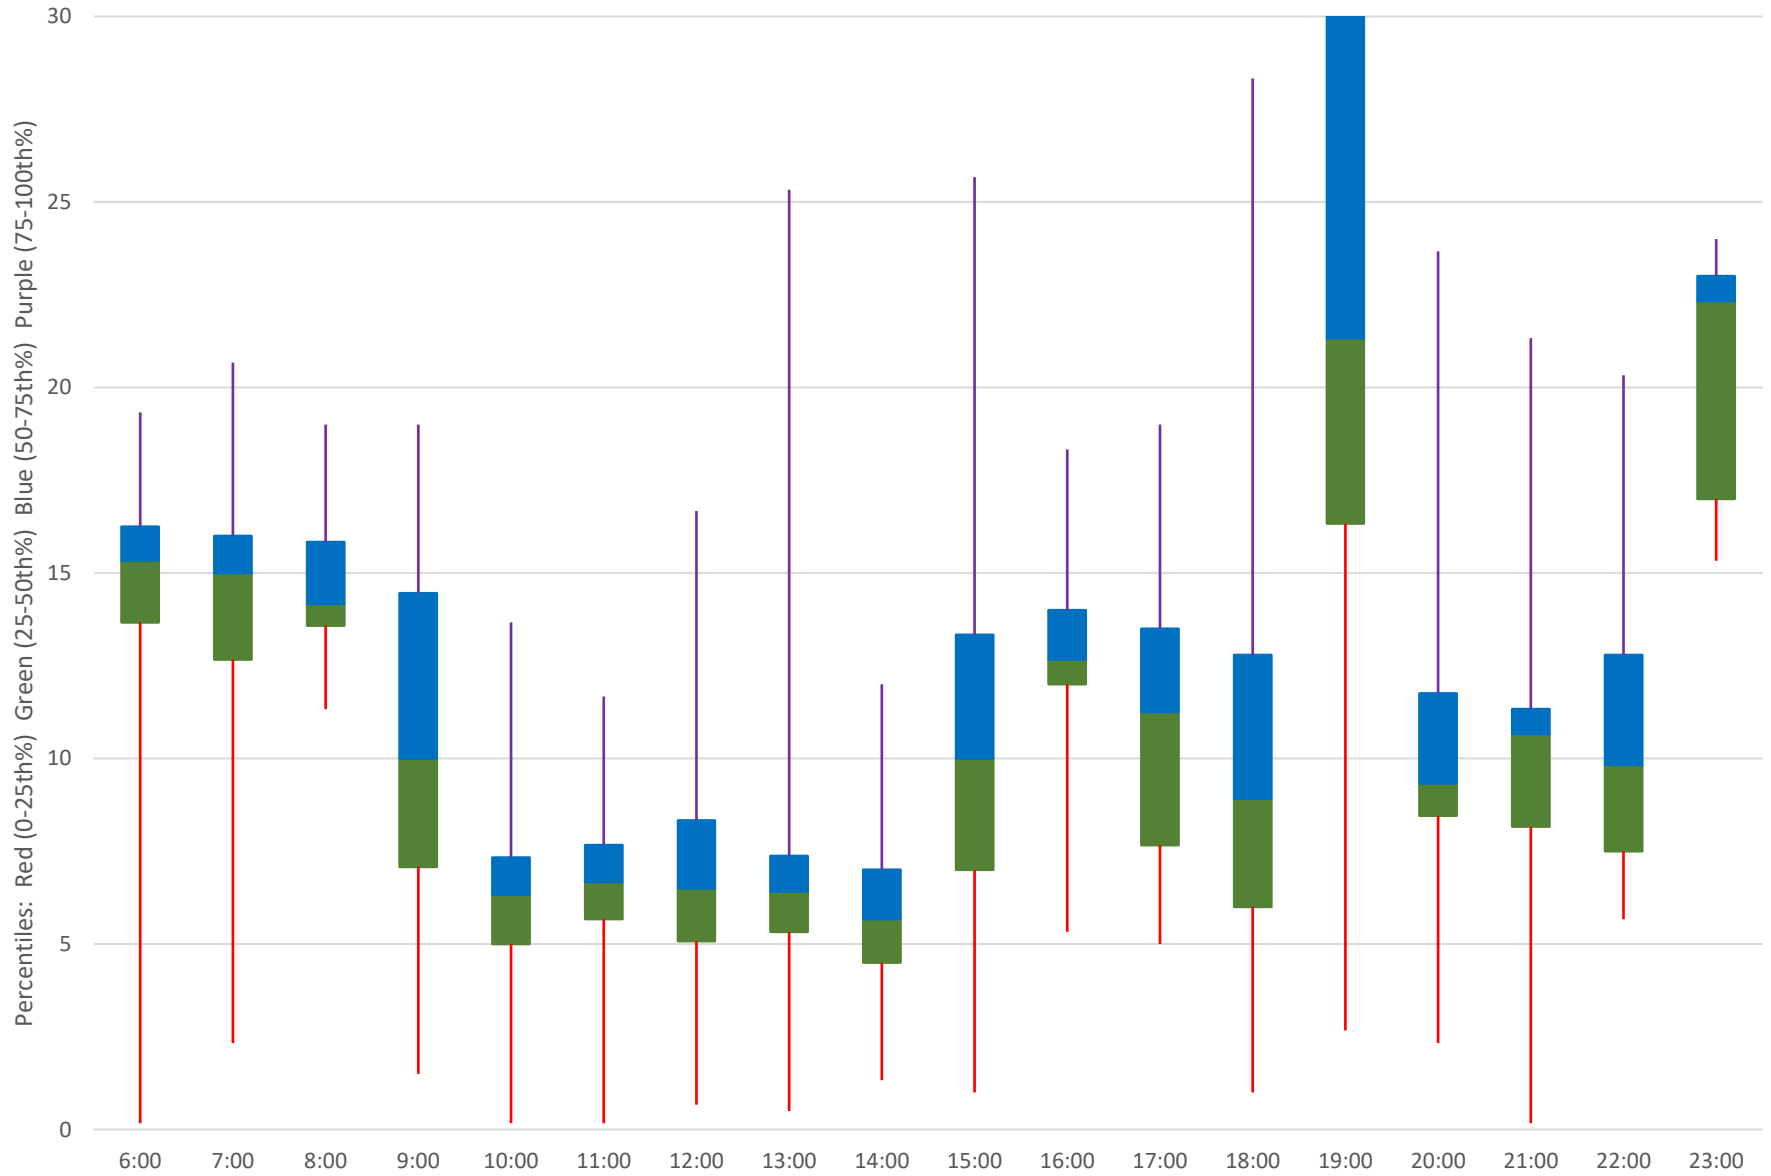

38 Highland Creek Headways at Kennedy Stn Eastbound February 2024

Quartiles Week 2