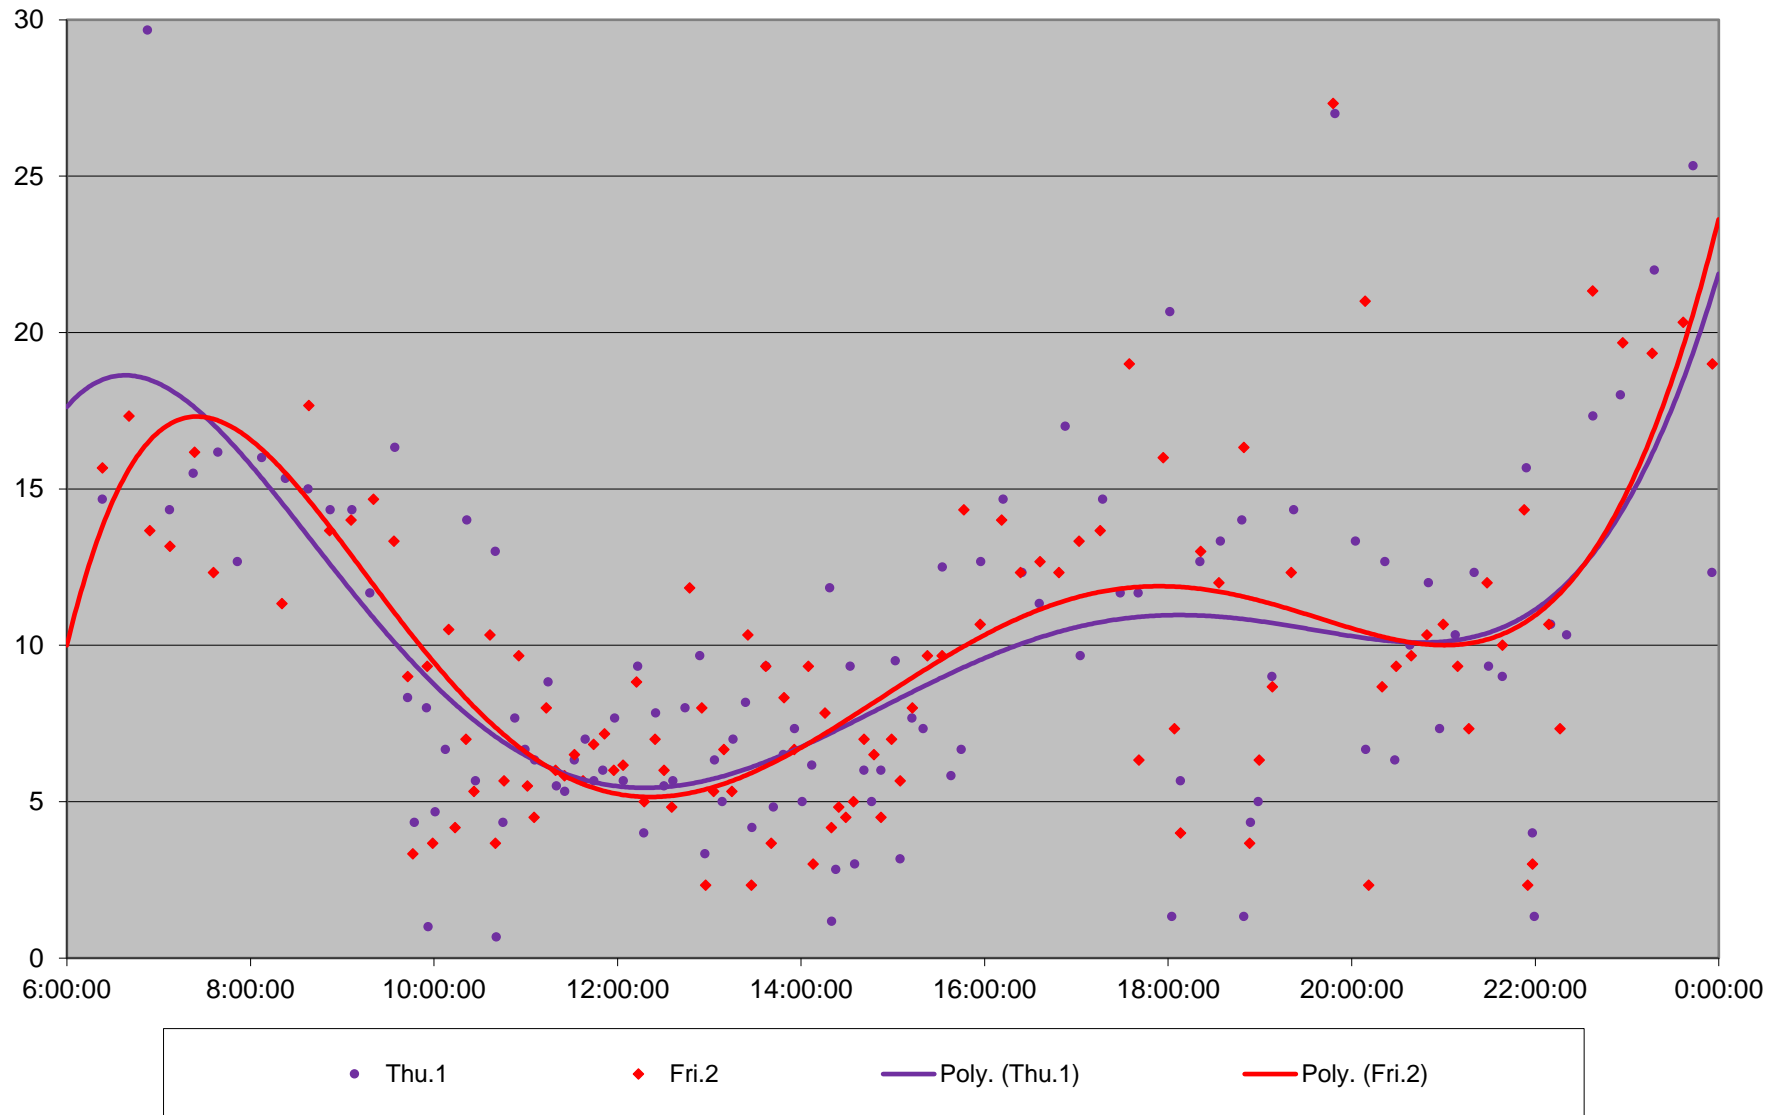

38 Highland Creek Headways at Kennedy Stn Eastbound February 2024 Weekday Statistics

— Average Week 1 Std Devn Week 1 — Average Week 2 Std Devn Week 2 — Average Week 3
..... Std Devn Week 3 — Average Week 4 Std Devn Week 4 — Average Week 5 Std Devn Week 5

38 Highland Creek Headways at Kennedy Stn Eastbound February 2024 Week 1

38 Highland Creek Headways at Kennedy Stn Eastbound February 2024

Quartiles Week 1

38 Highland Creek Headways at Kennedy Stn Eastbound February 2024 Week 2