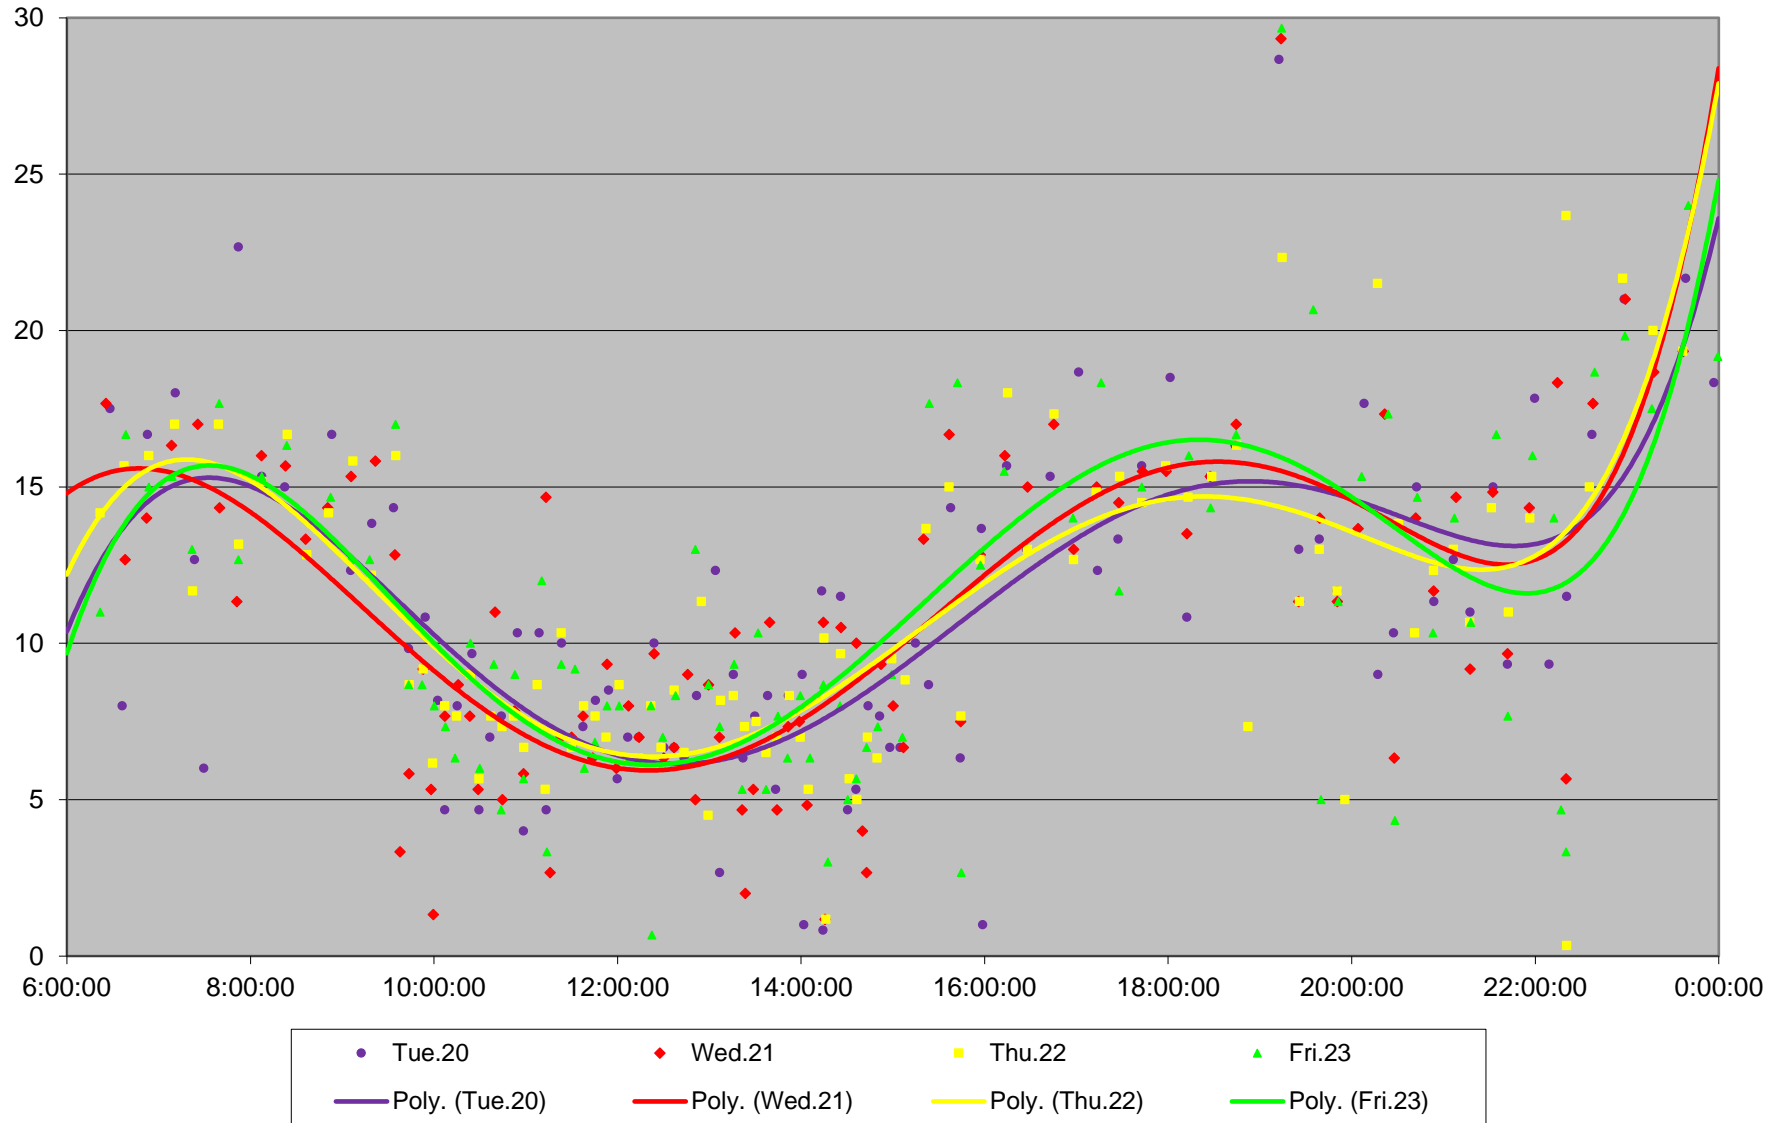

38 Highland Creek Headways at Kennedy Stn Eastbound February 2024 Week 4