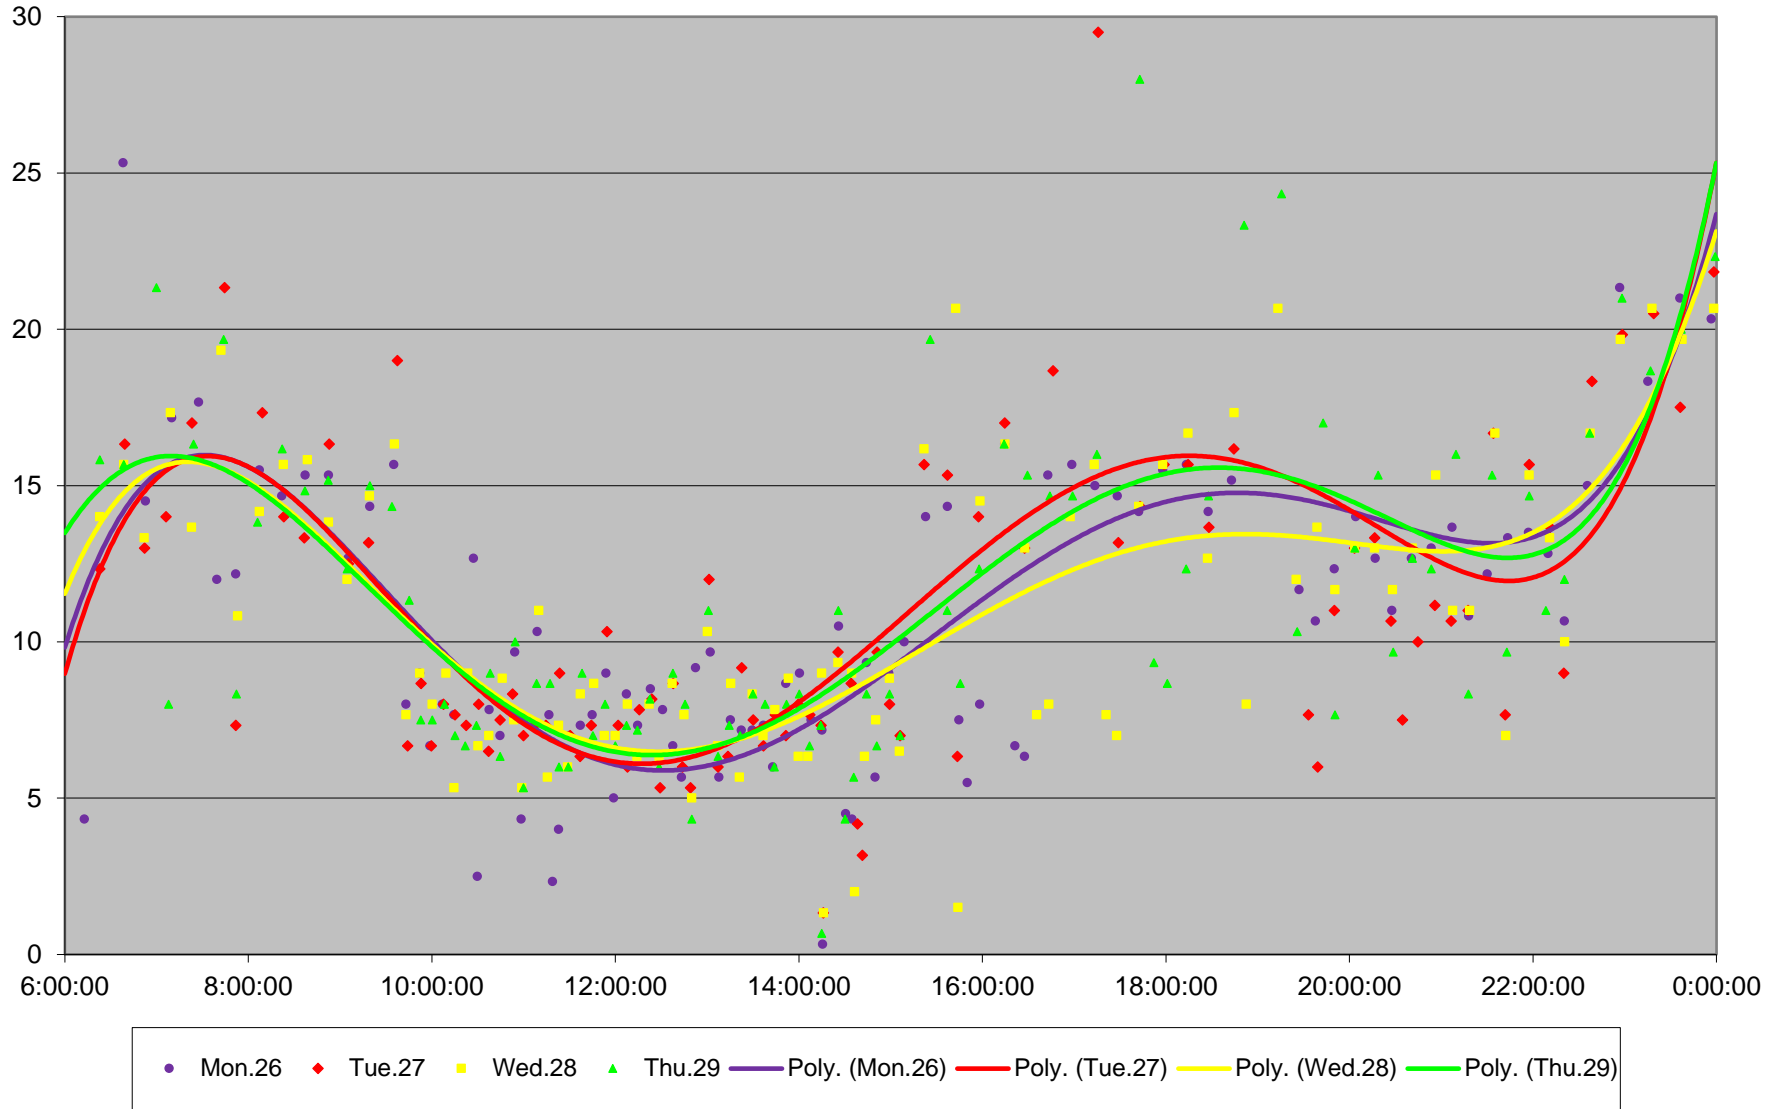

38 Highland Creek Headways at Kennedy Stn Eastbound February 2024 Week 4

38 Highland Creek Headways at Kennedy Stn Eastbound February 2024

Quartiles Week 4

38 Highland Creek Headways at Kennedy Stn Eastbound February 2024 Week 5