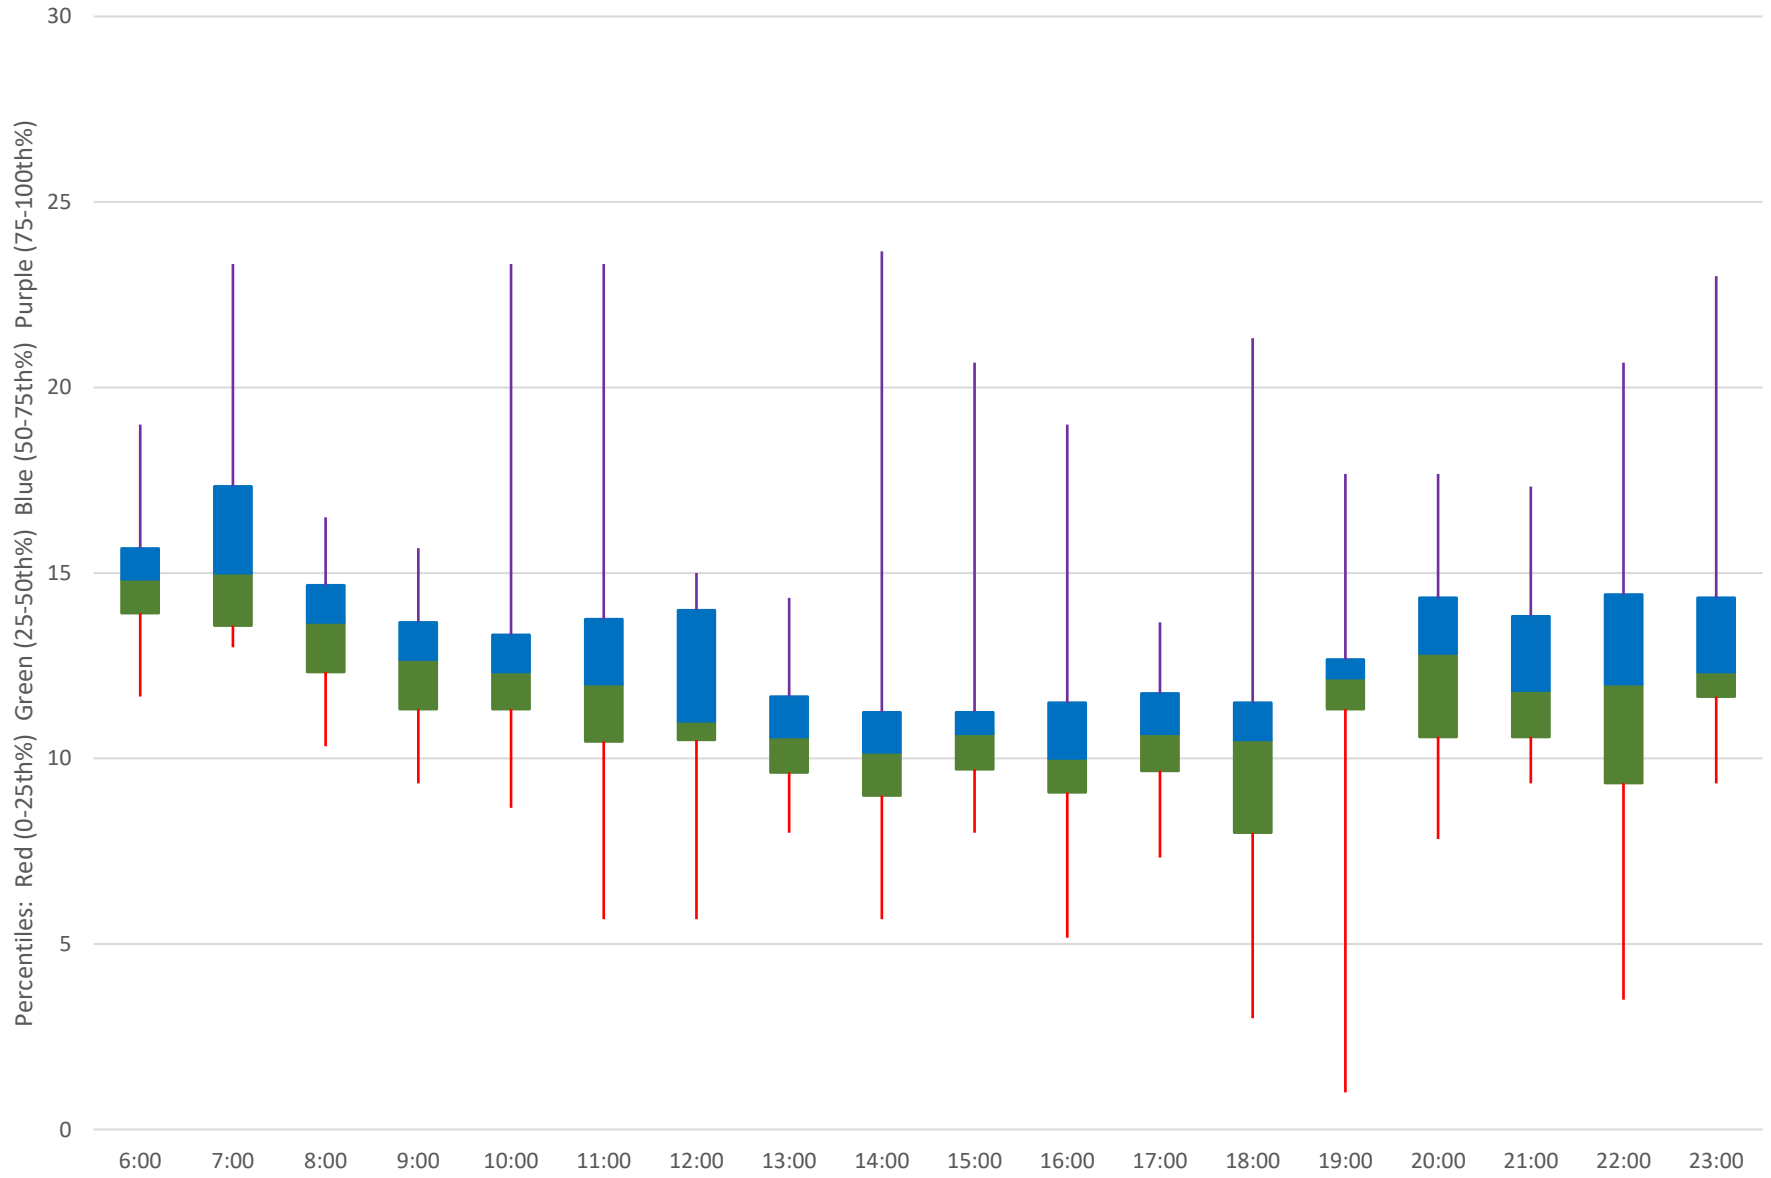

38 Highland Creek Headways at Kennedy Stn Eastbound February 2024

Quartiles Saturdays