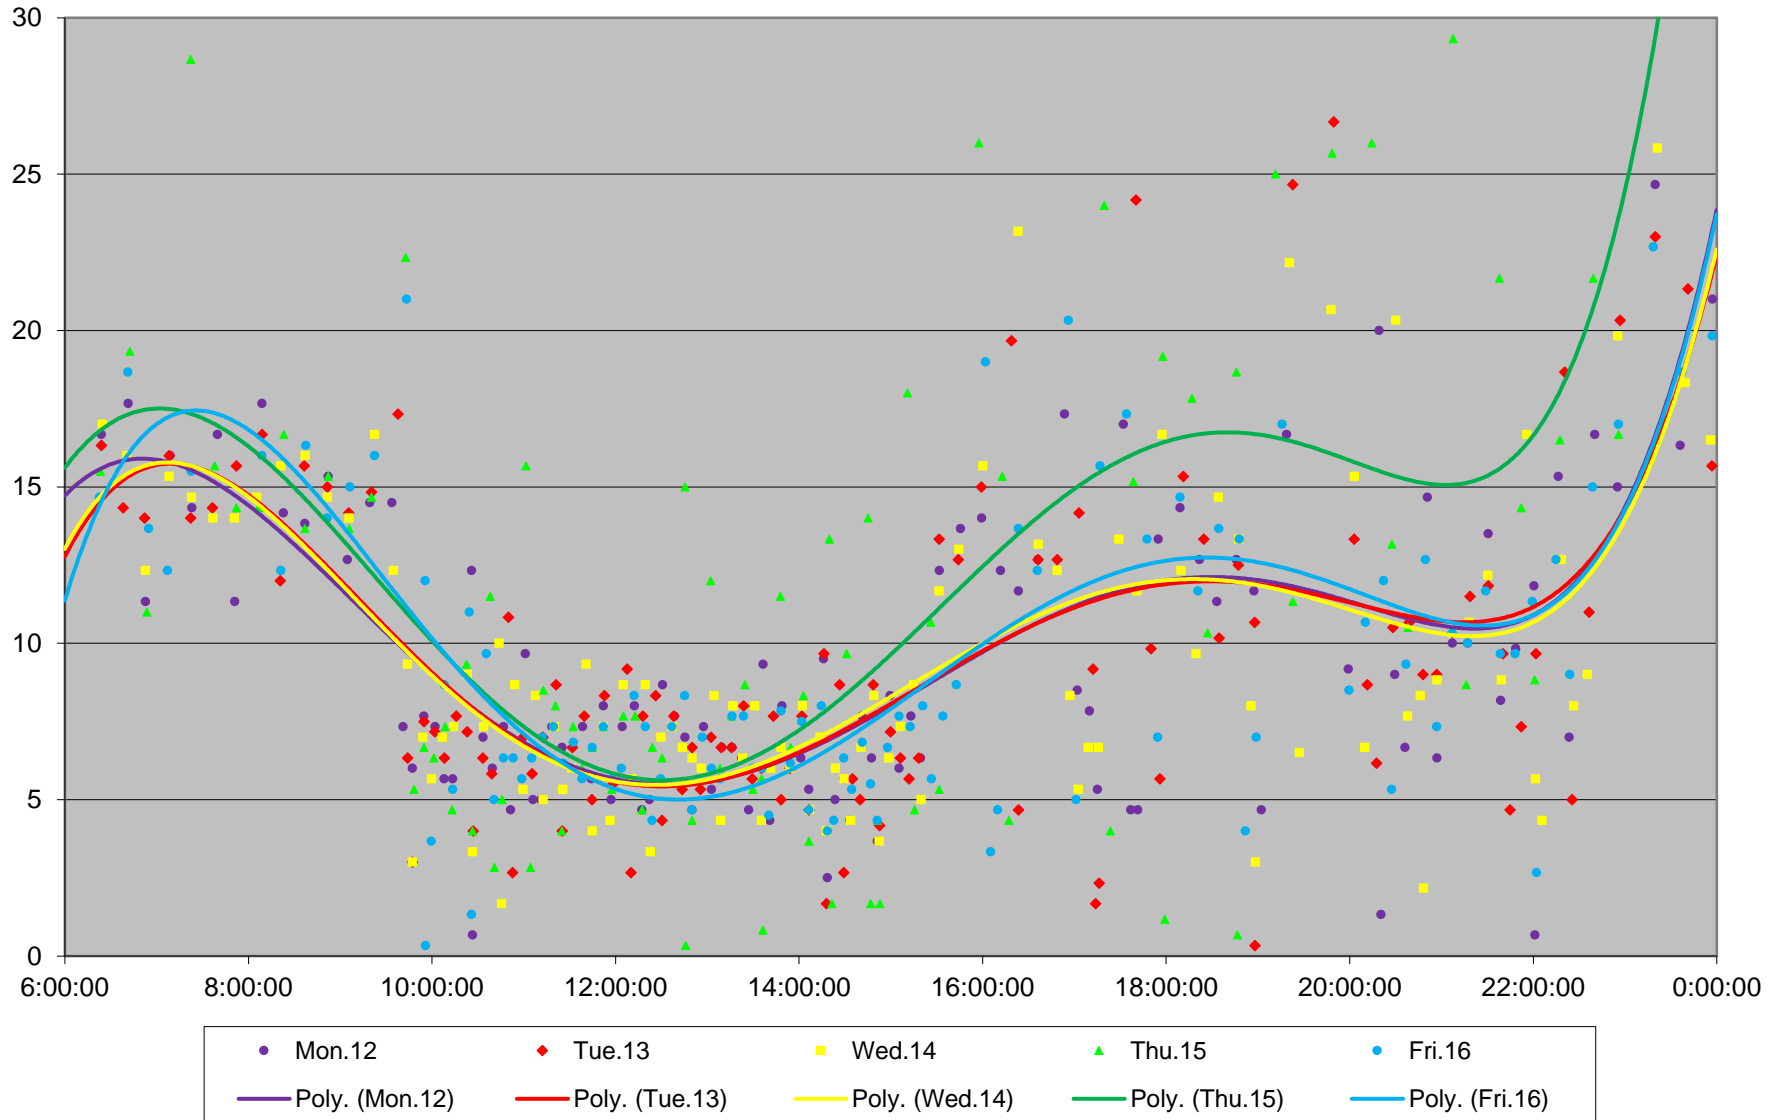

38 Highland Creek Headways at Kennedy Stn Eastbound February 2024 Week 3