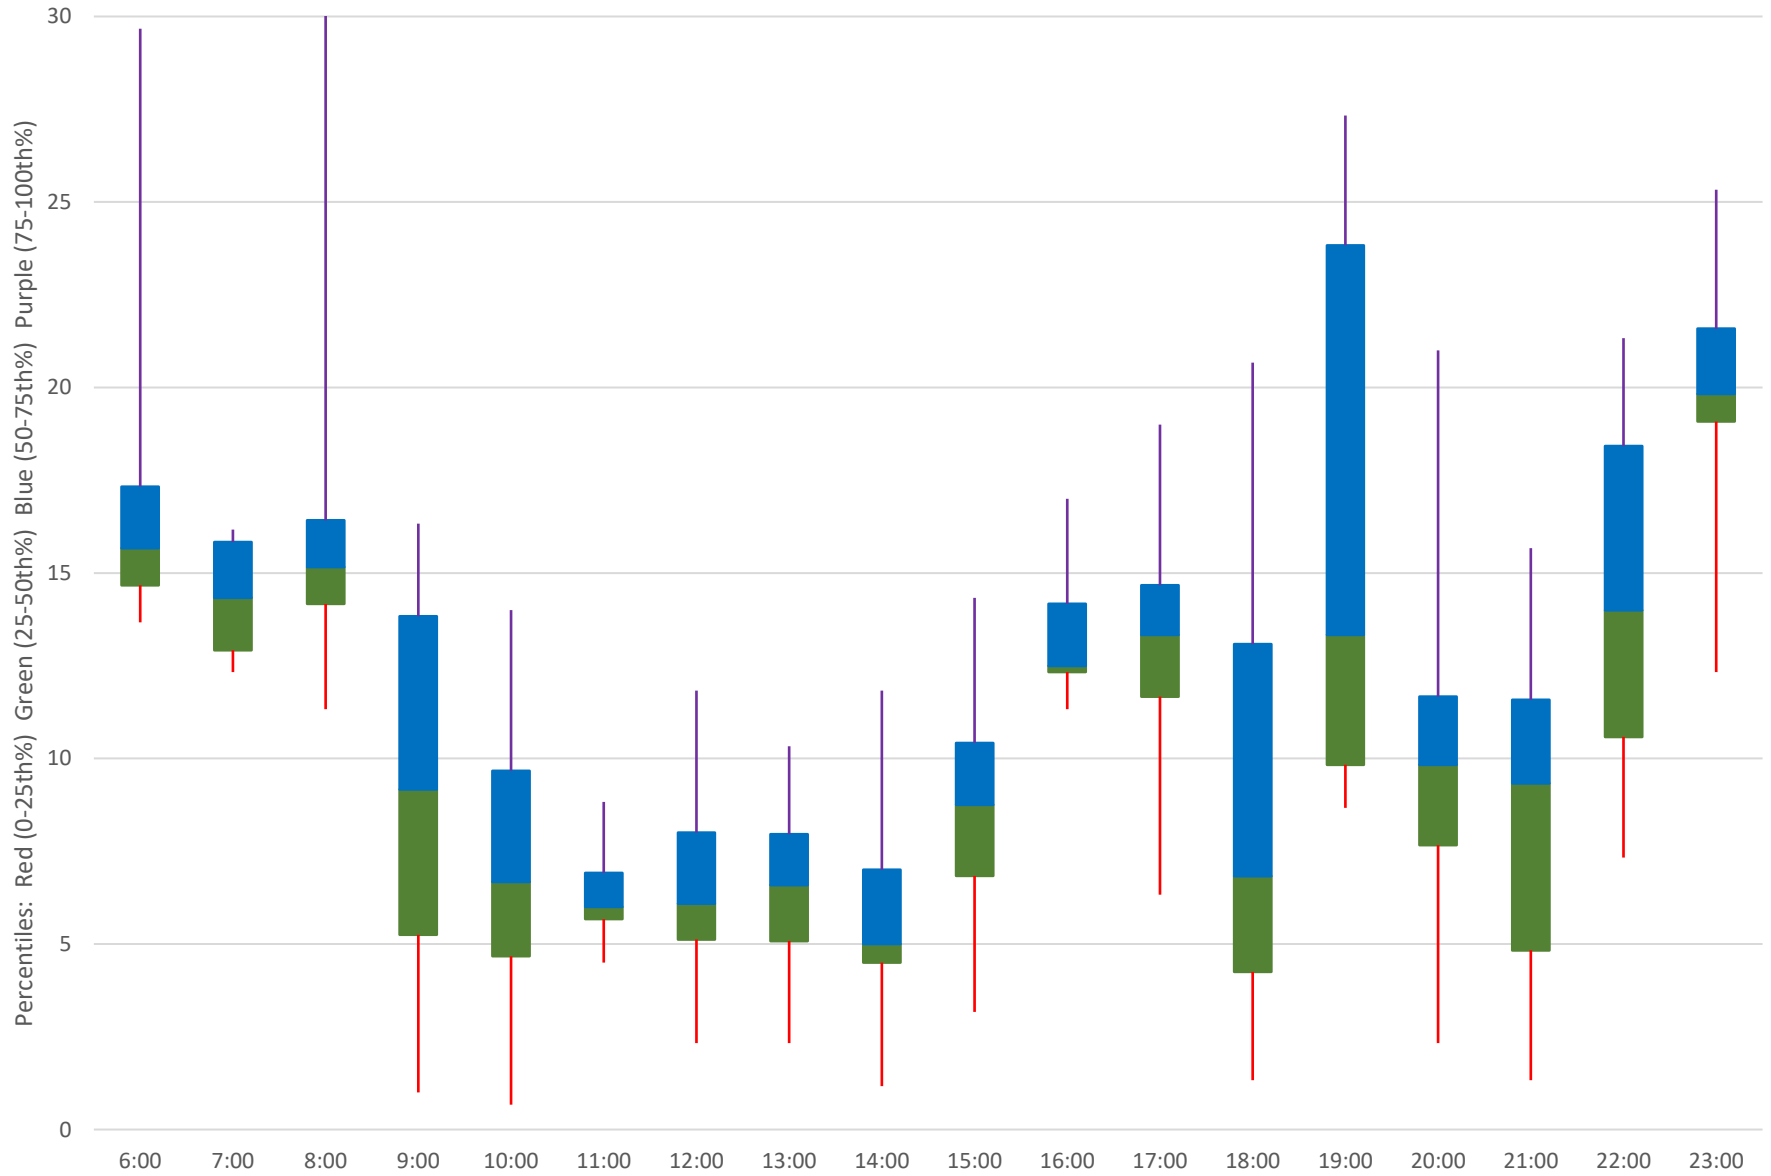

38 Highland Creek Headways at Kennedy Stn Eastbound February 2024 Weekday Statistics

— Average Week 1 Std Devn Week 1 — Average Week 2 Std Devn Week 2 — Average Week 3
..... Std Devn Week 3 — Average Week 4 Std Devn Week 4 — Average Week 5 Std Devn Week 5

38 Highland Creek Headways at Kennedy Stn Eastbound February 2024 Week 1

38 Highland Creek Headways at Kennedy Stn Eastbound February 2024

Quartiles Week 1

38 Highland Creek Headways at Kennedy Stn Eastbound February 2024 Week 2