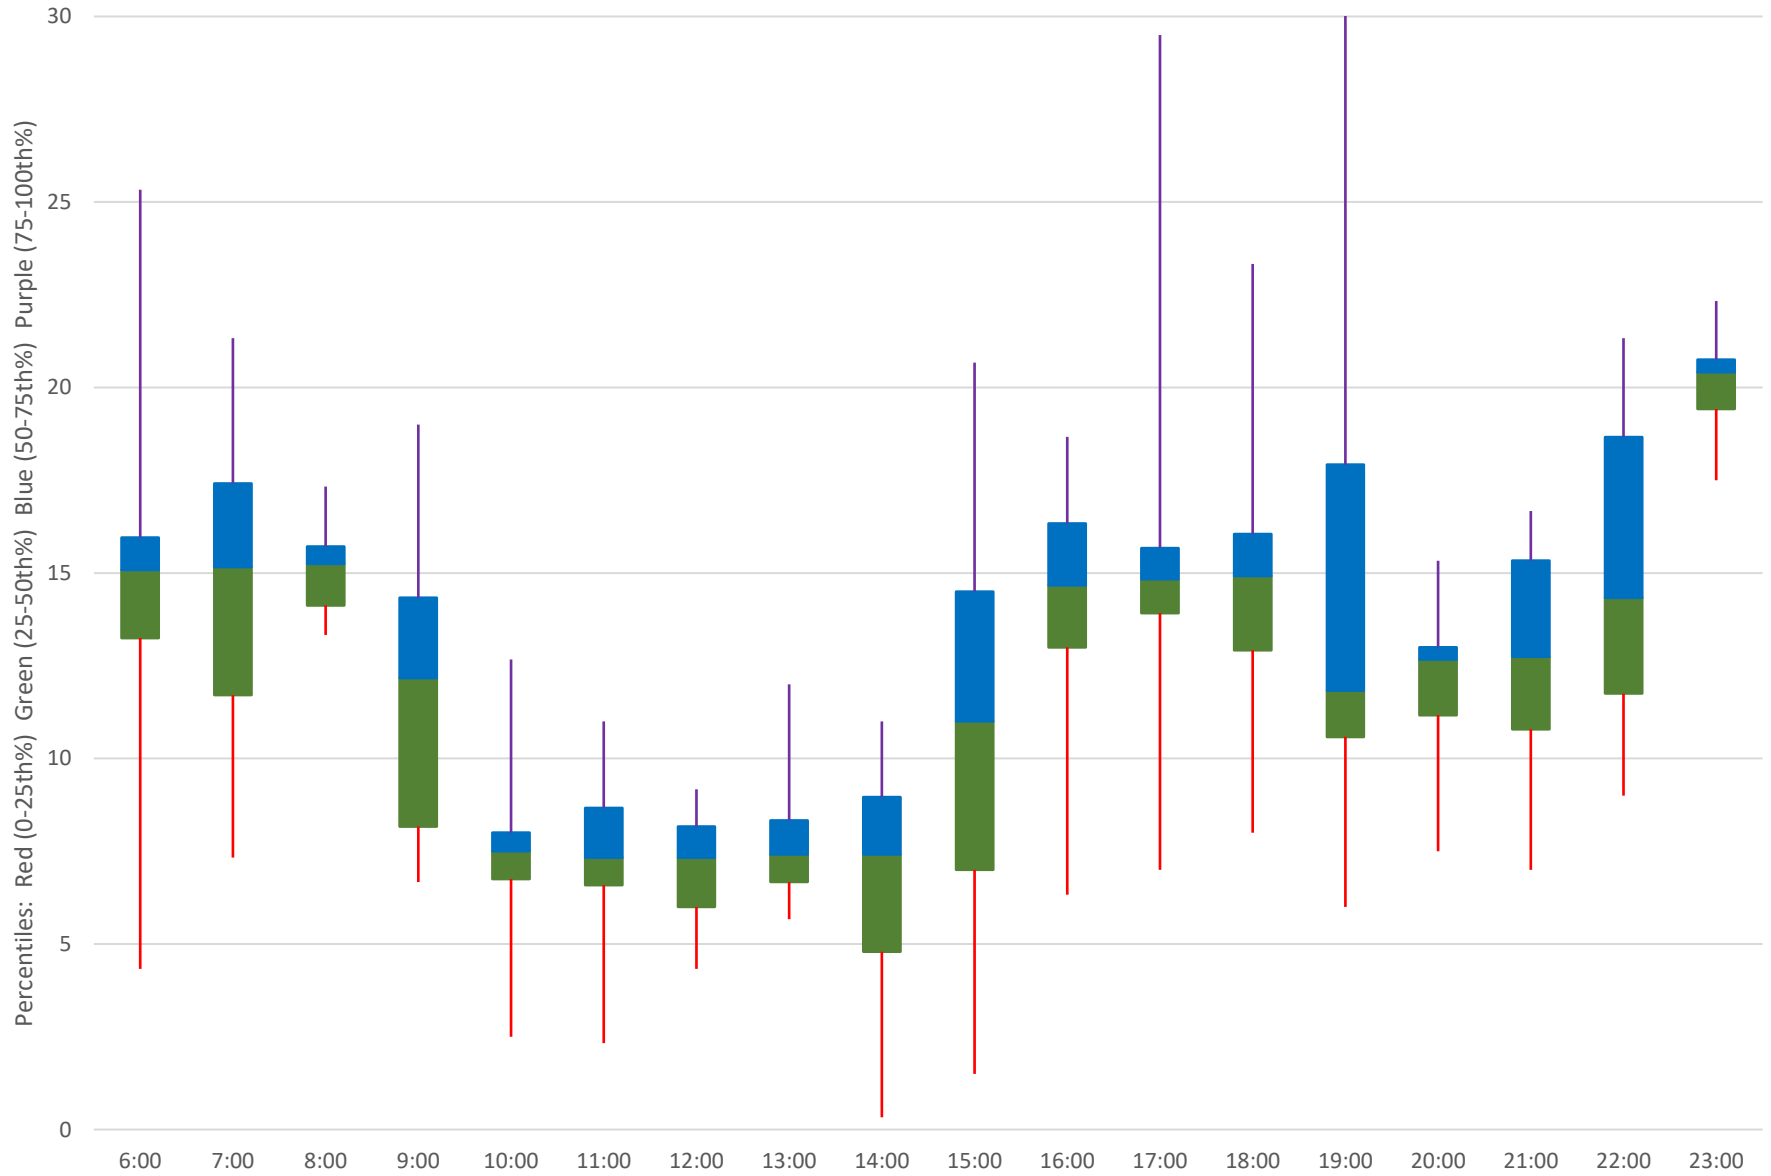

38 Highland Creek Headways at Kennedy Stn Eastbound February 2024

Quartiles Week 5