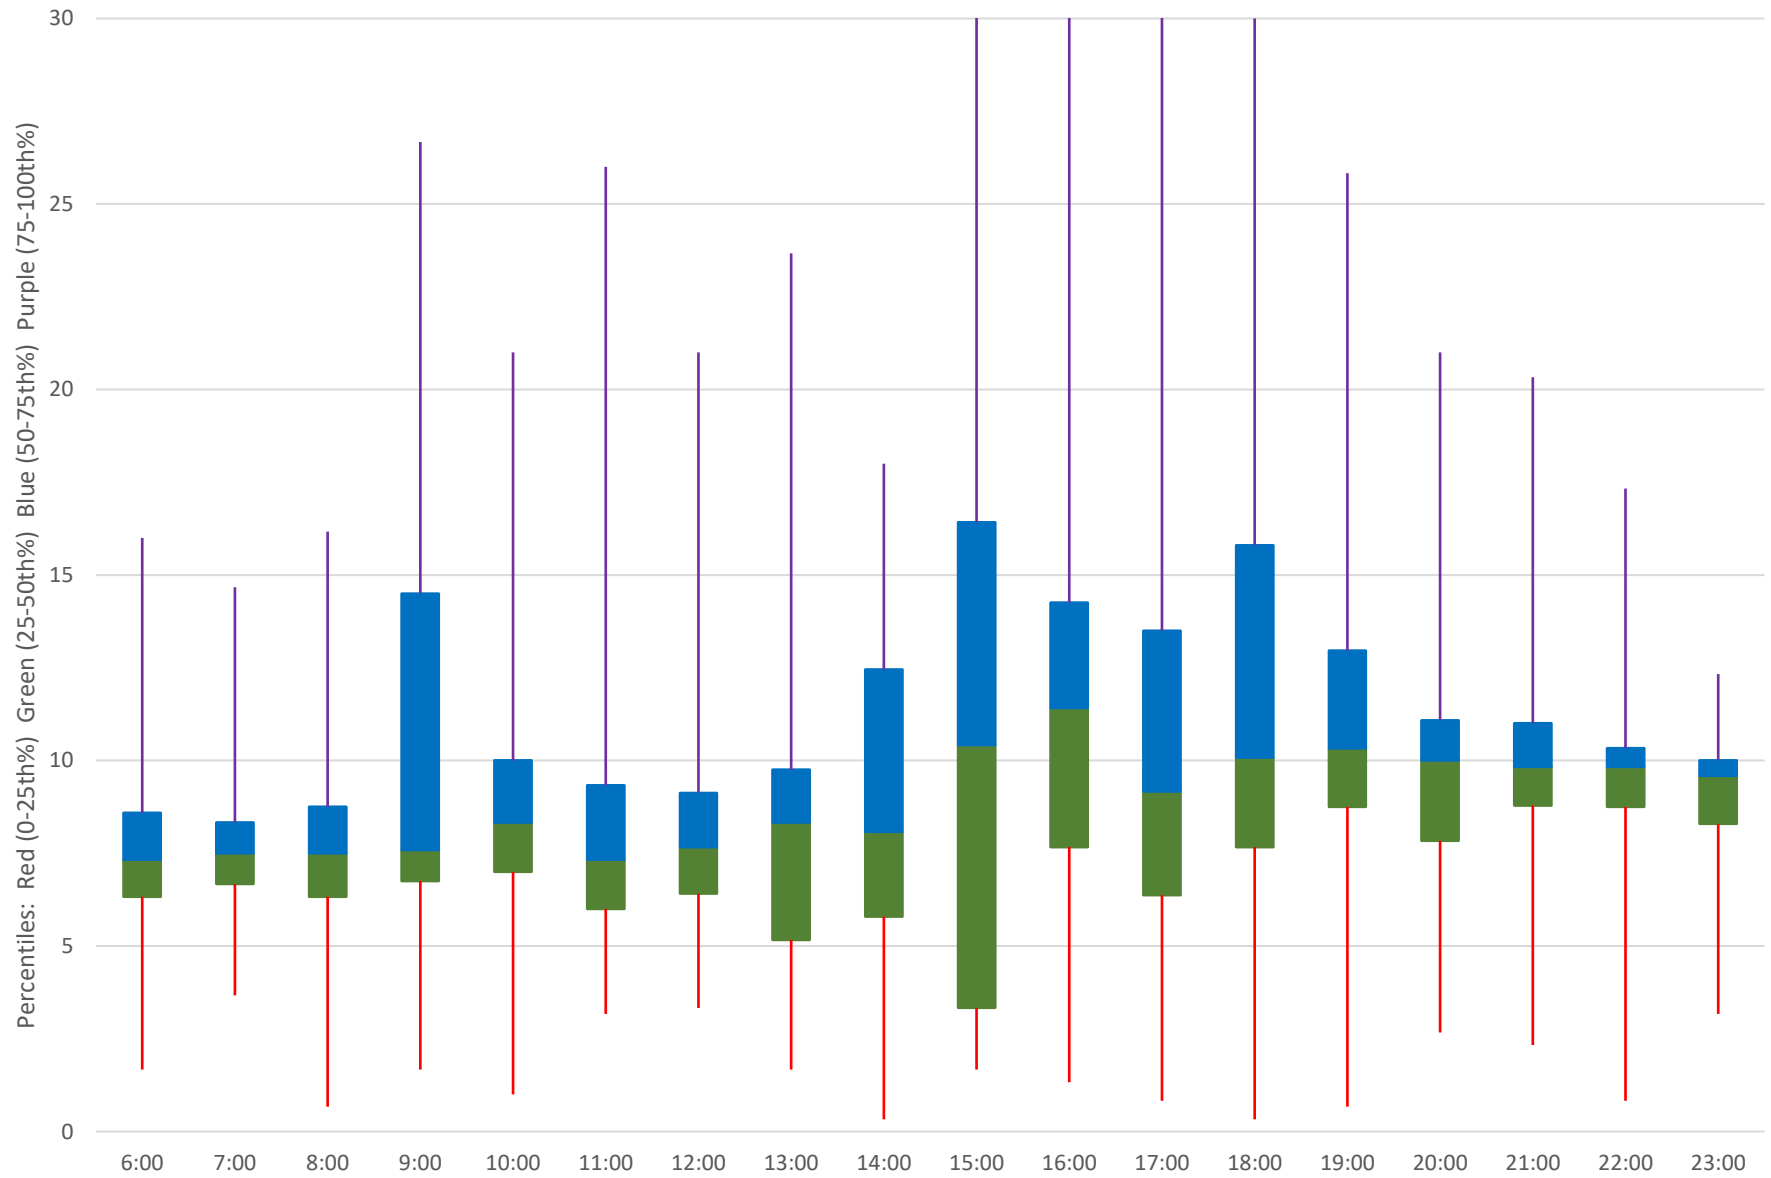

94 Wellesley Headways at W of Castle Frank Stn Westbound September 2021

Quartiles Week 5