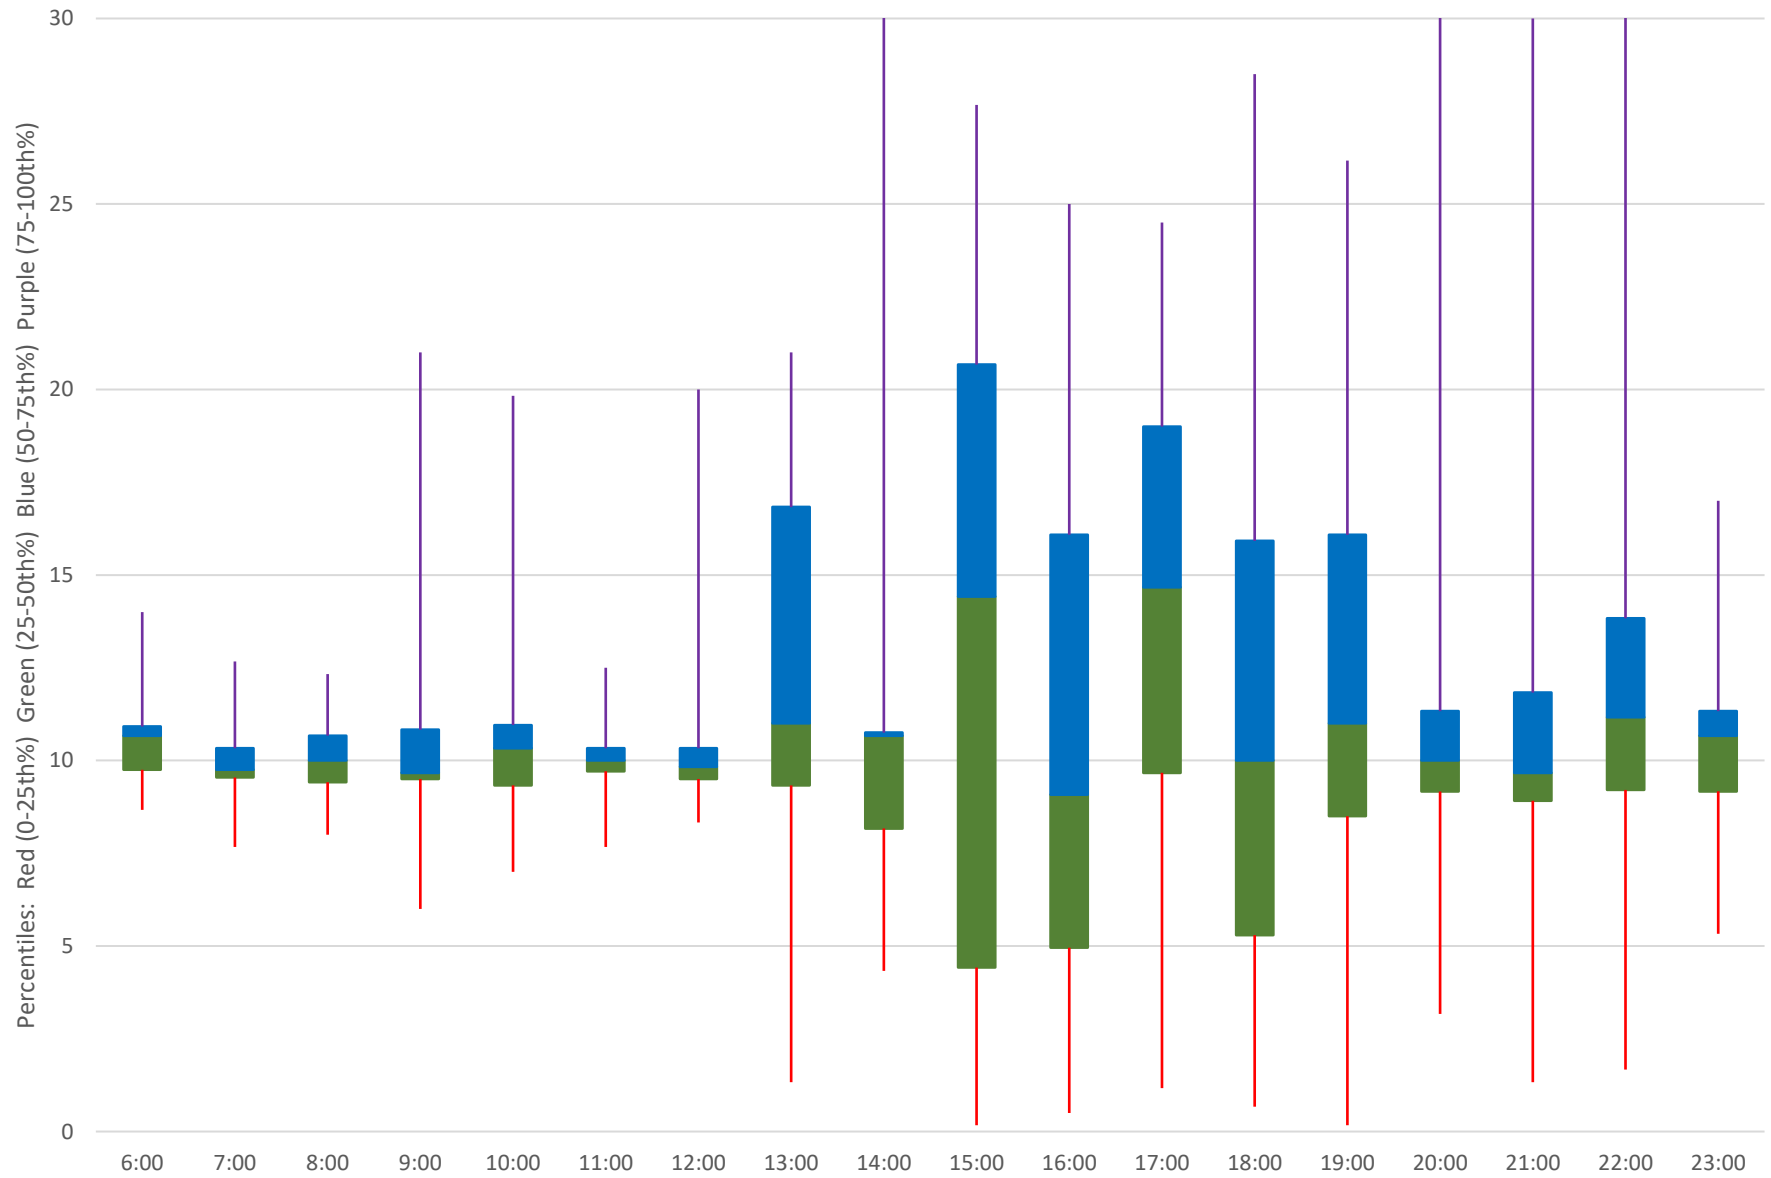

94 Wellesley Headways at W of Castle Frank Stn Westbound September 2021

Quartiles Week 1