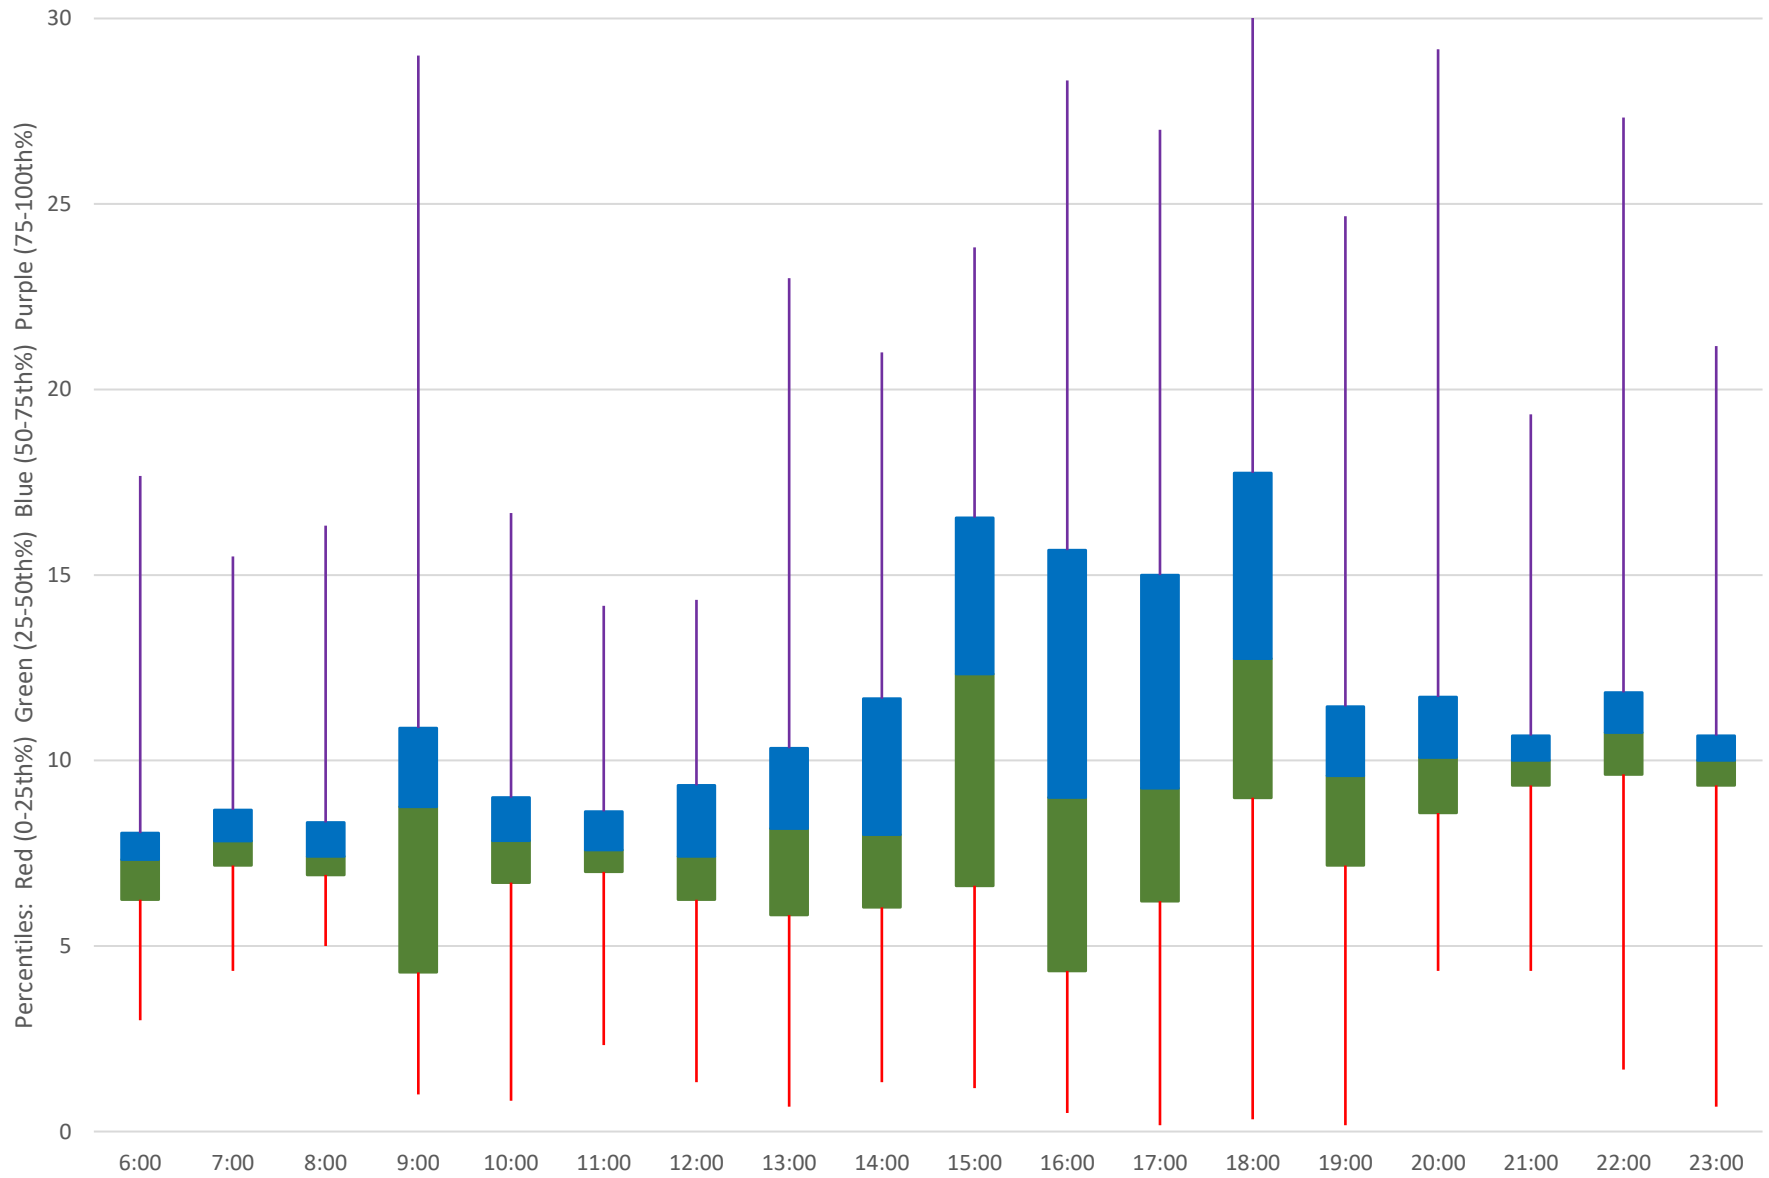

94 Wellesley Headways at W of Castle Frank Stn Westbound September 2021

Quartiles Week 4