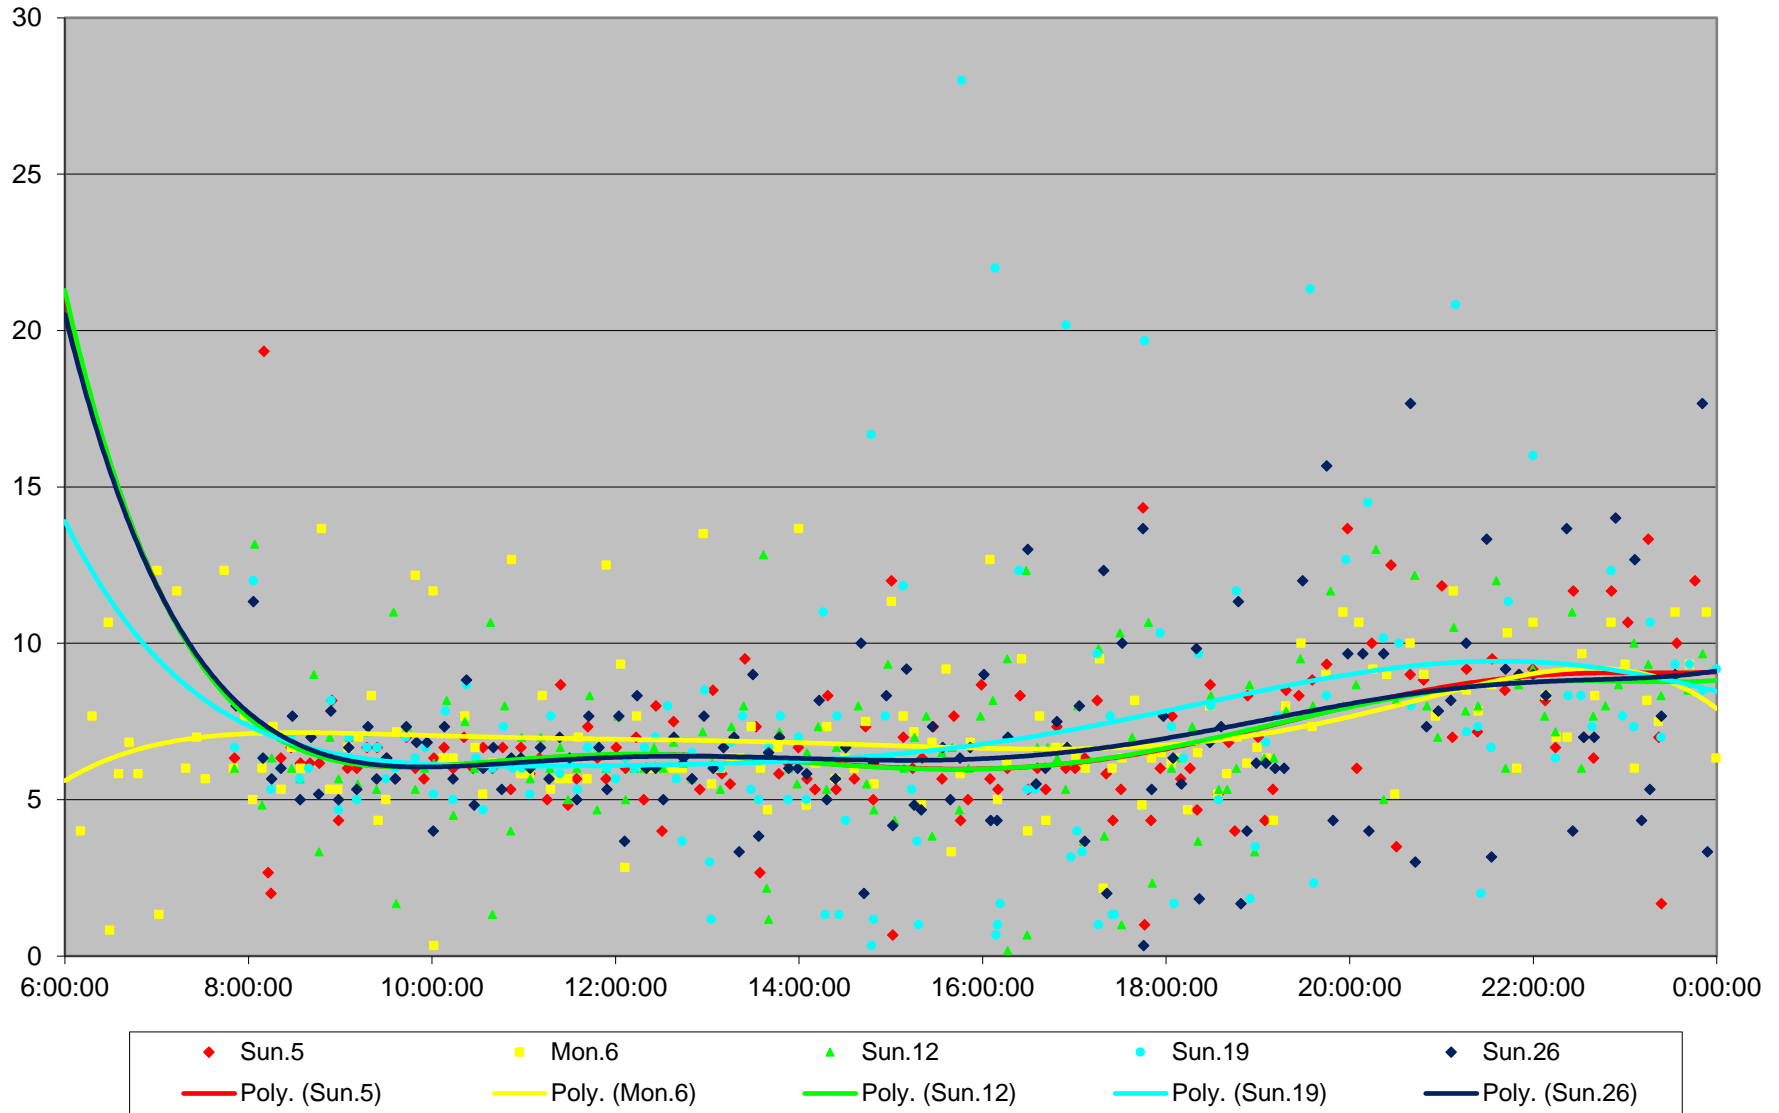

94 Wellesley Headways at W of Castle Frank Stn Westbound September 2021

Quartiles Saturdays

94 Wellesley Headways at W of Castle Frank Stn Westbound September 2021 Sunday Statistics

94 Wellesley Headways at W of Castle Frank Stn Westbound September 2021