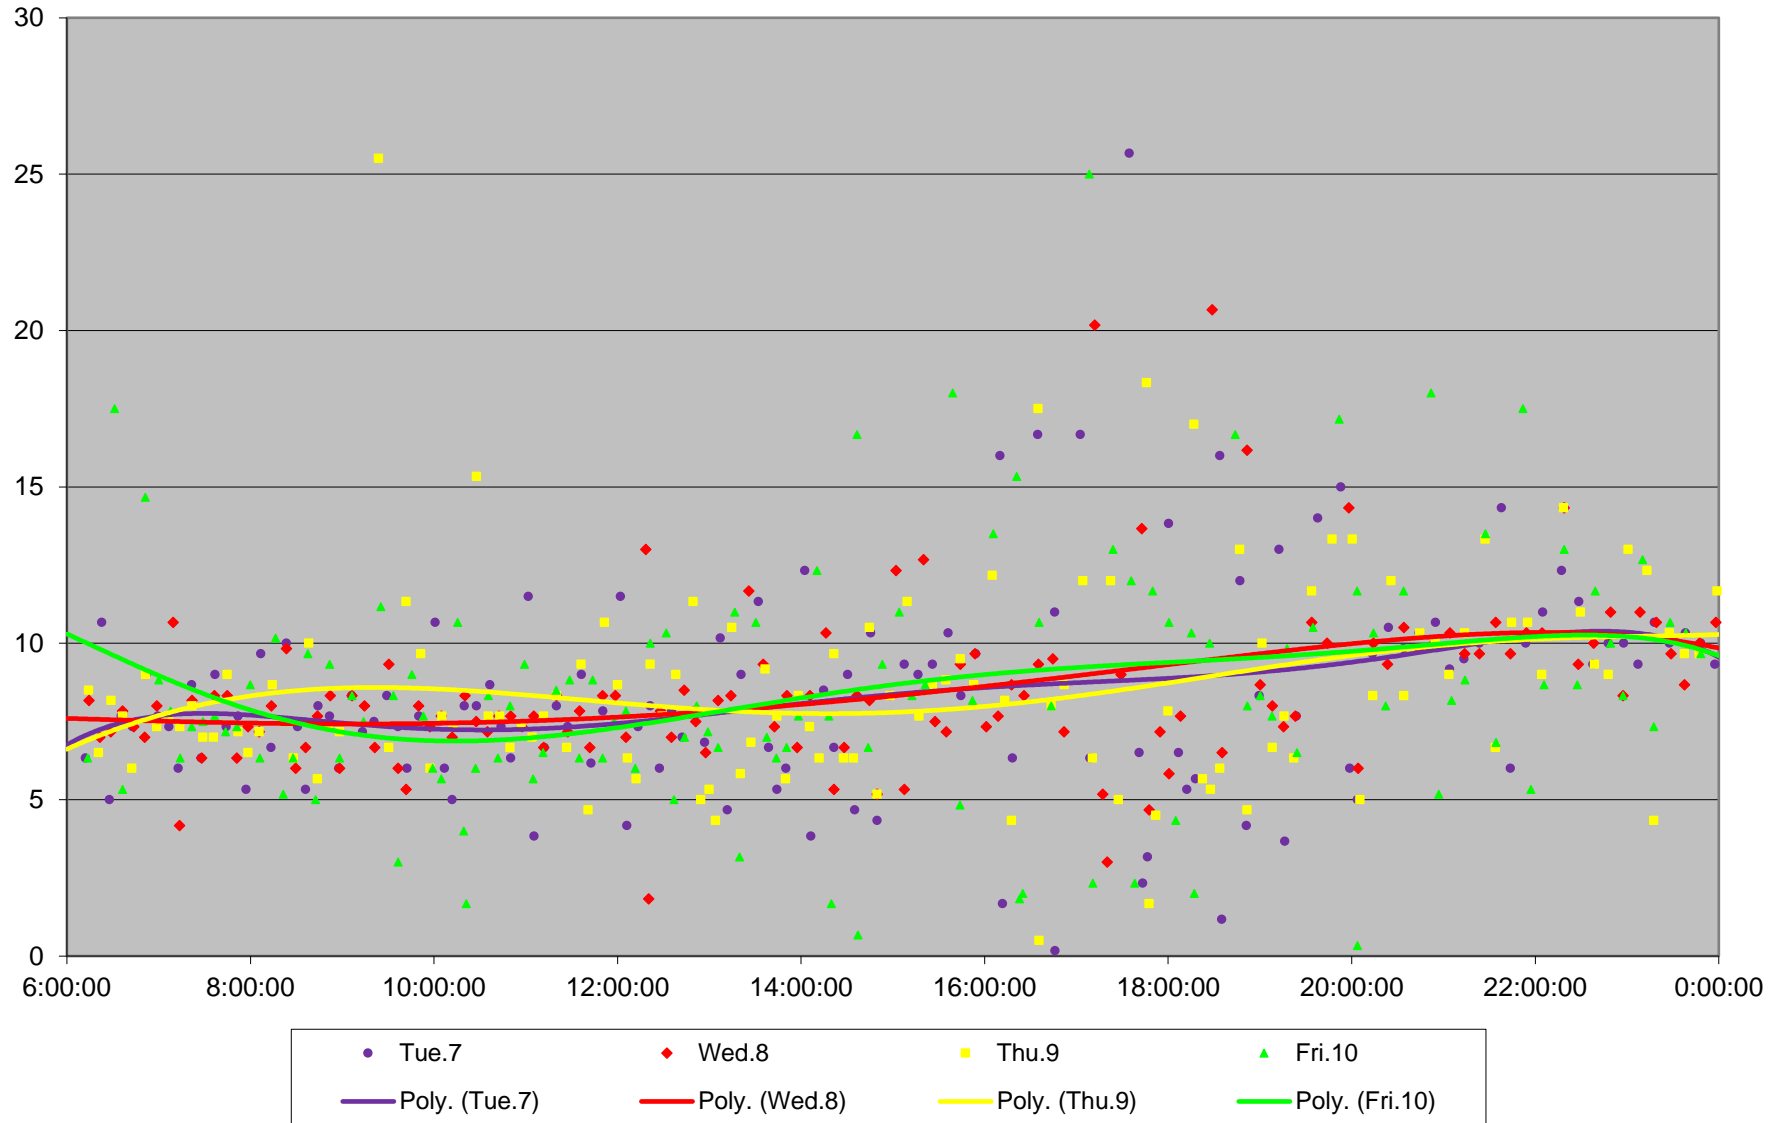

94 Wellesley Headways at W of Castle Frank Stn Westbound September 2021