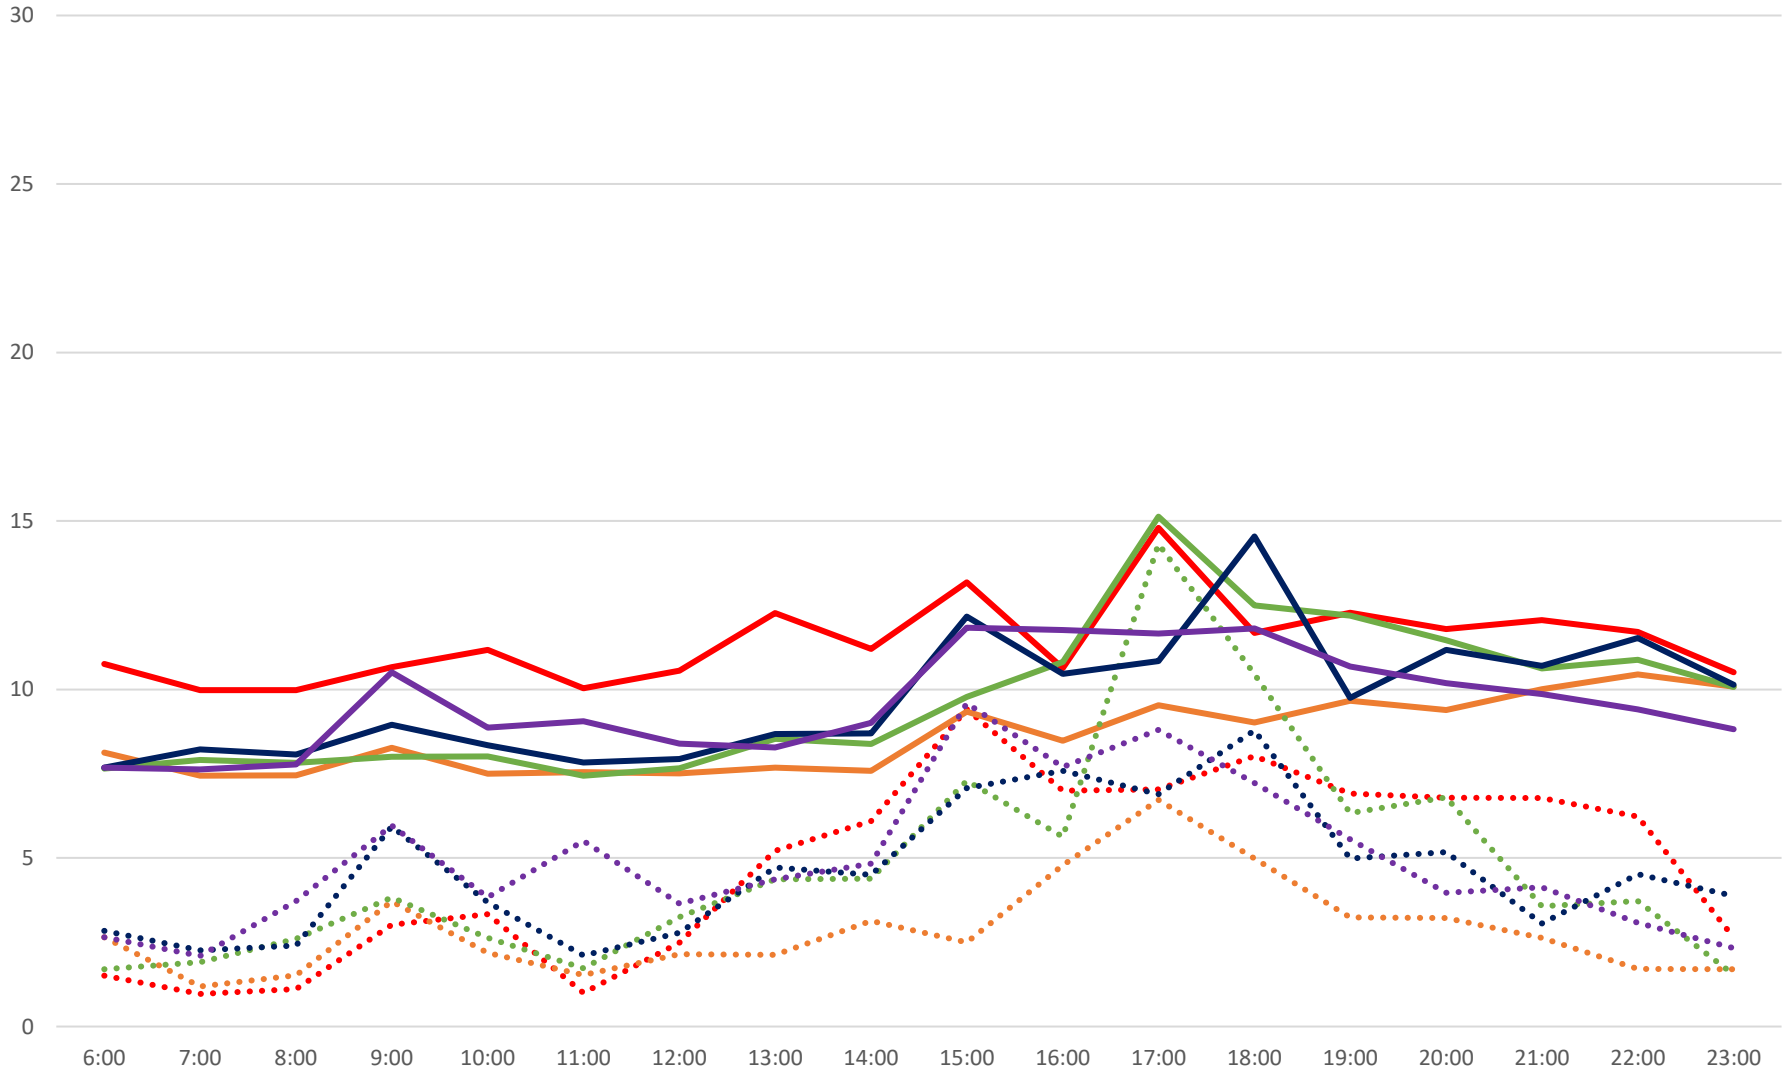

94 Wellesley Headways at W of Castle Frank Stn Westbound September 2021 Weekday Statistics

— Average Week 1
 ····· Std Devn Week 1
 — Average Week 2
 ····· Std Devn Week 2
 — Average Week 3
 ····· Std Devn Week 3
 — Average Week 4
 ····· Std Devn Week 4
 — Average Week 5
 ····· Std Devn Week 5

94 Wellesley Headways at W of Castle Frank Stn Westbound September 2021

94 Wellesley Headways at W of Castle Frank Stn Westbound September 2021

Quartiles Week 1

94 Wellesley Headways at W of Castle Frank Stn Westbound September 2021