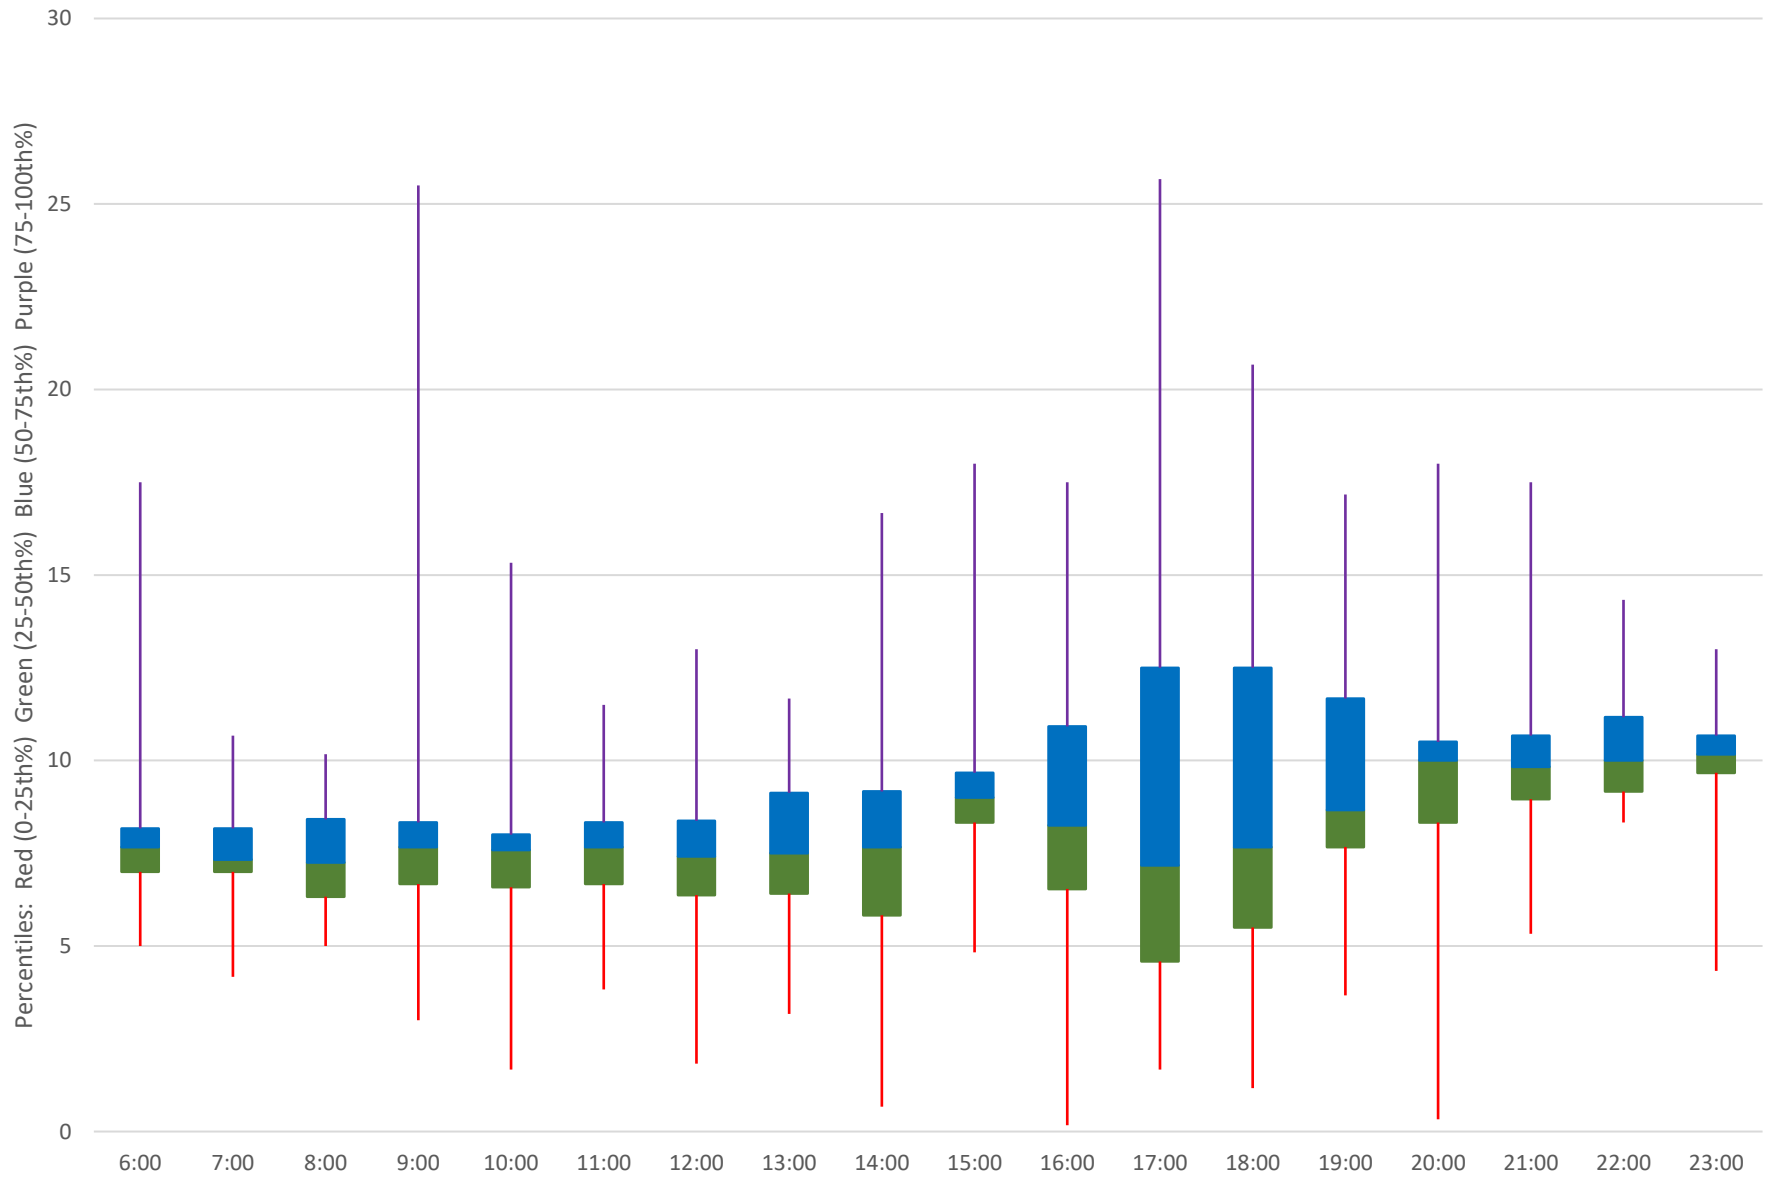

94 Wellesley Headways at W of Castle Frank Stn Westbound September 2021

Quartiles Week 2