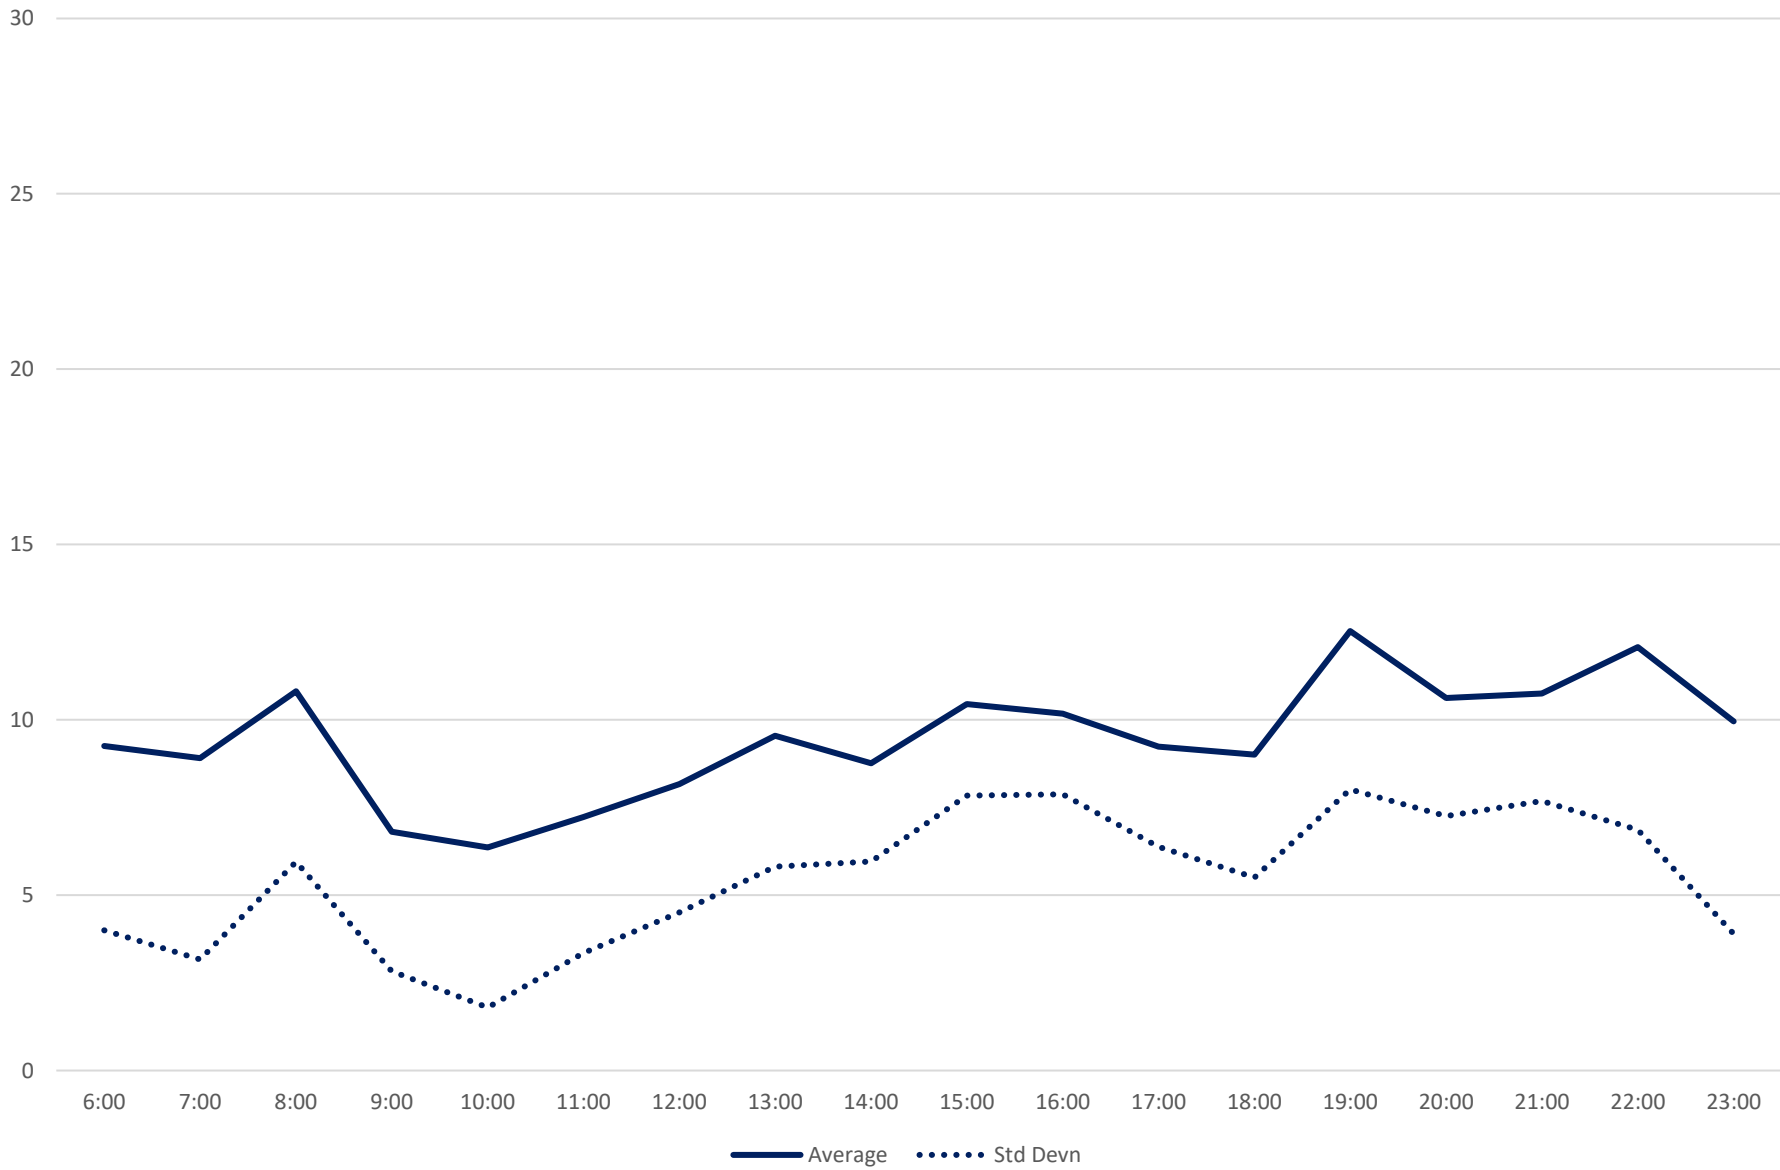

94 Wellesley Headways at W of Castle Frank Stn Westbound September 2021 Saturday Statistics