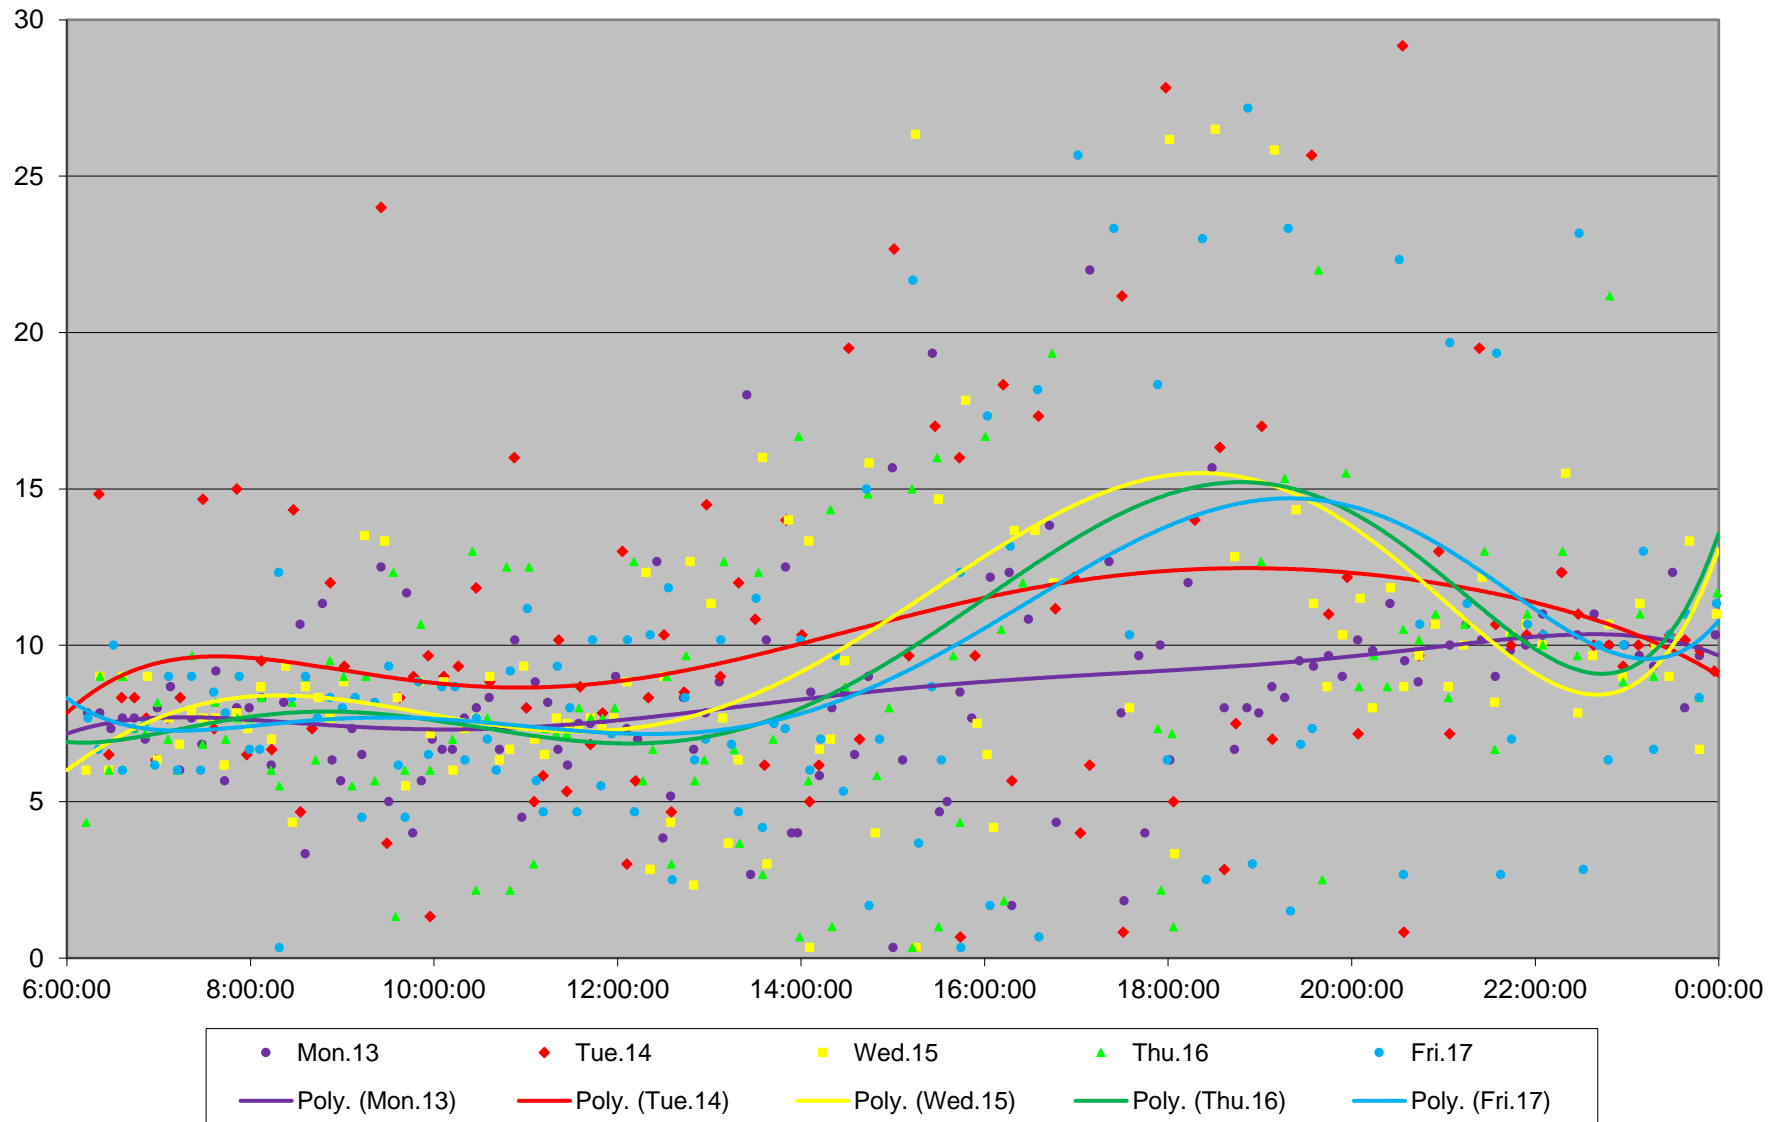

94 Wellesley Headways at W of Castle Frank Stn Westbound September 2021