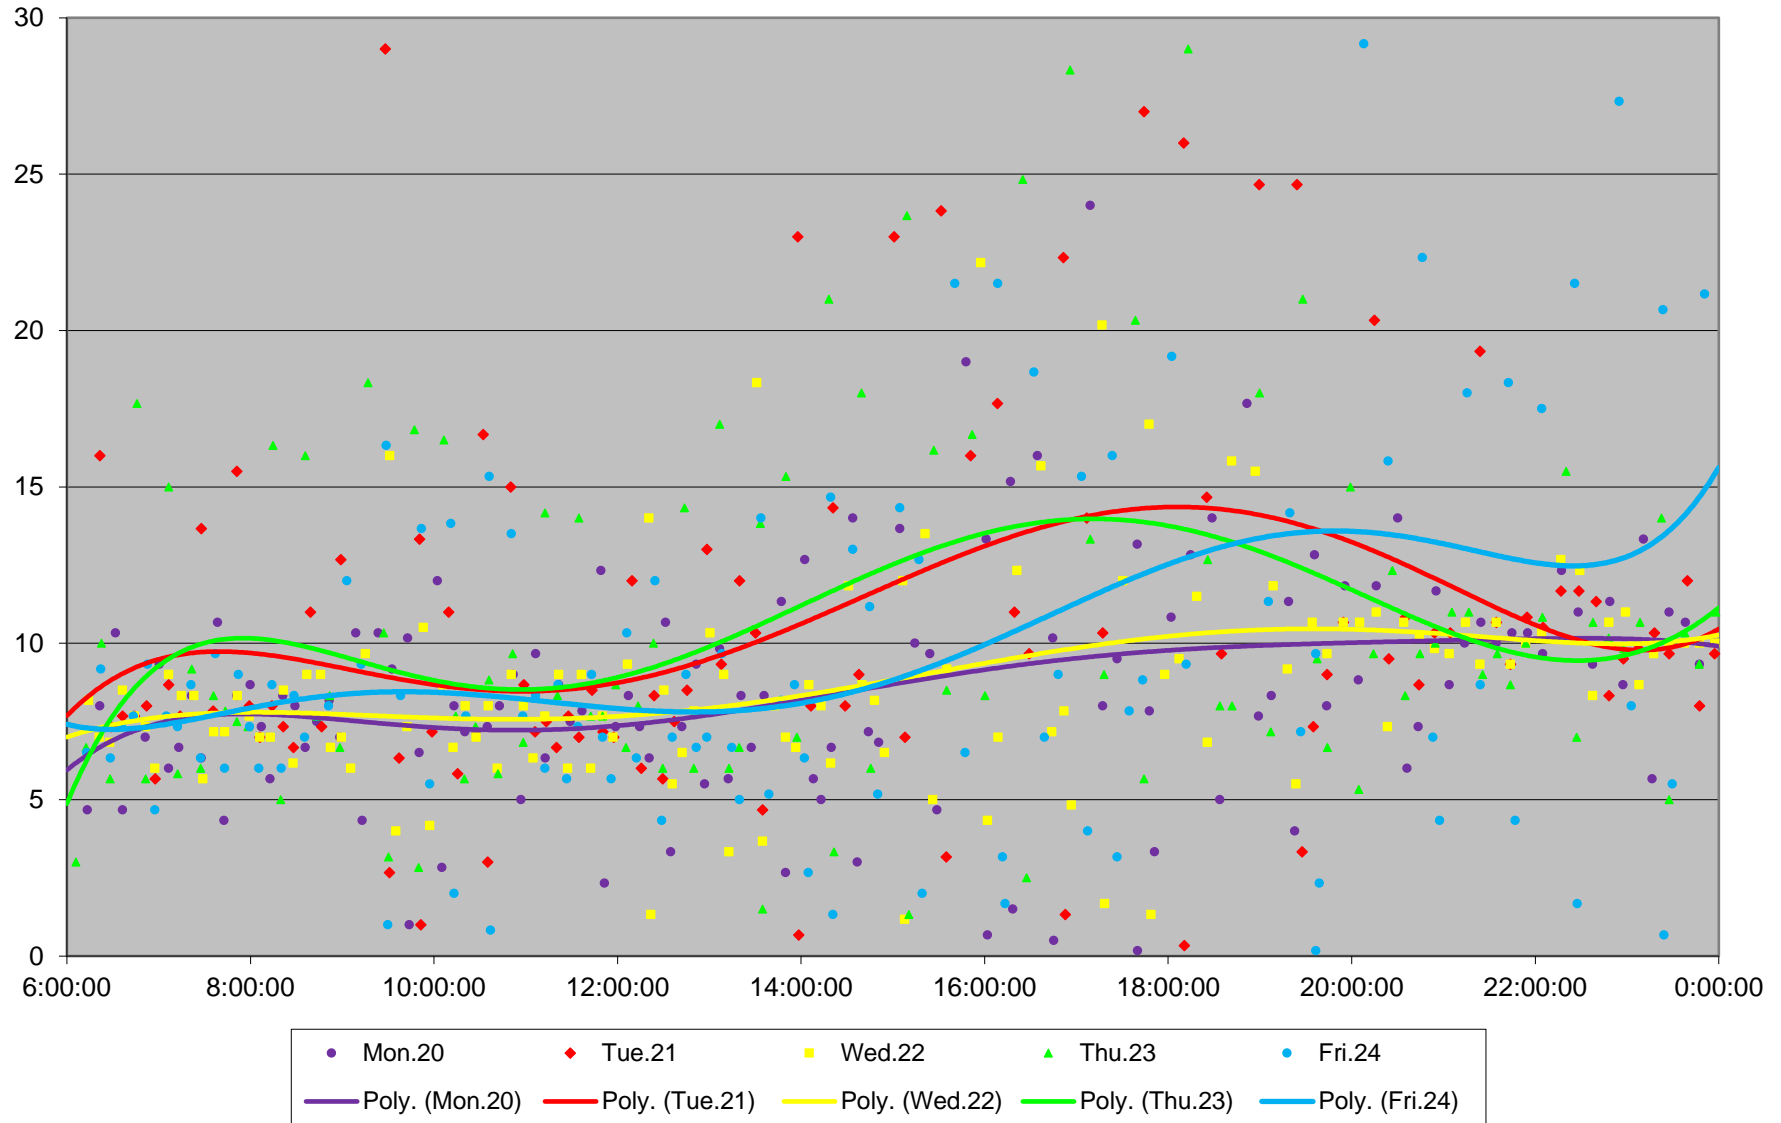

94 Wellesley Headways at W of Castle Frank Stn Westbound September 2021