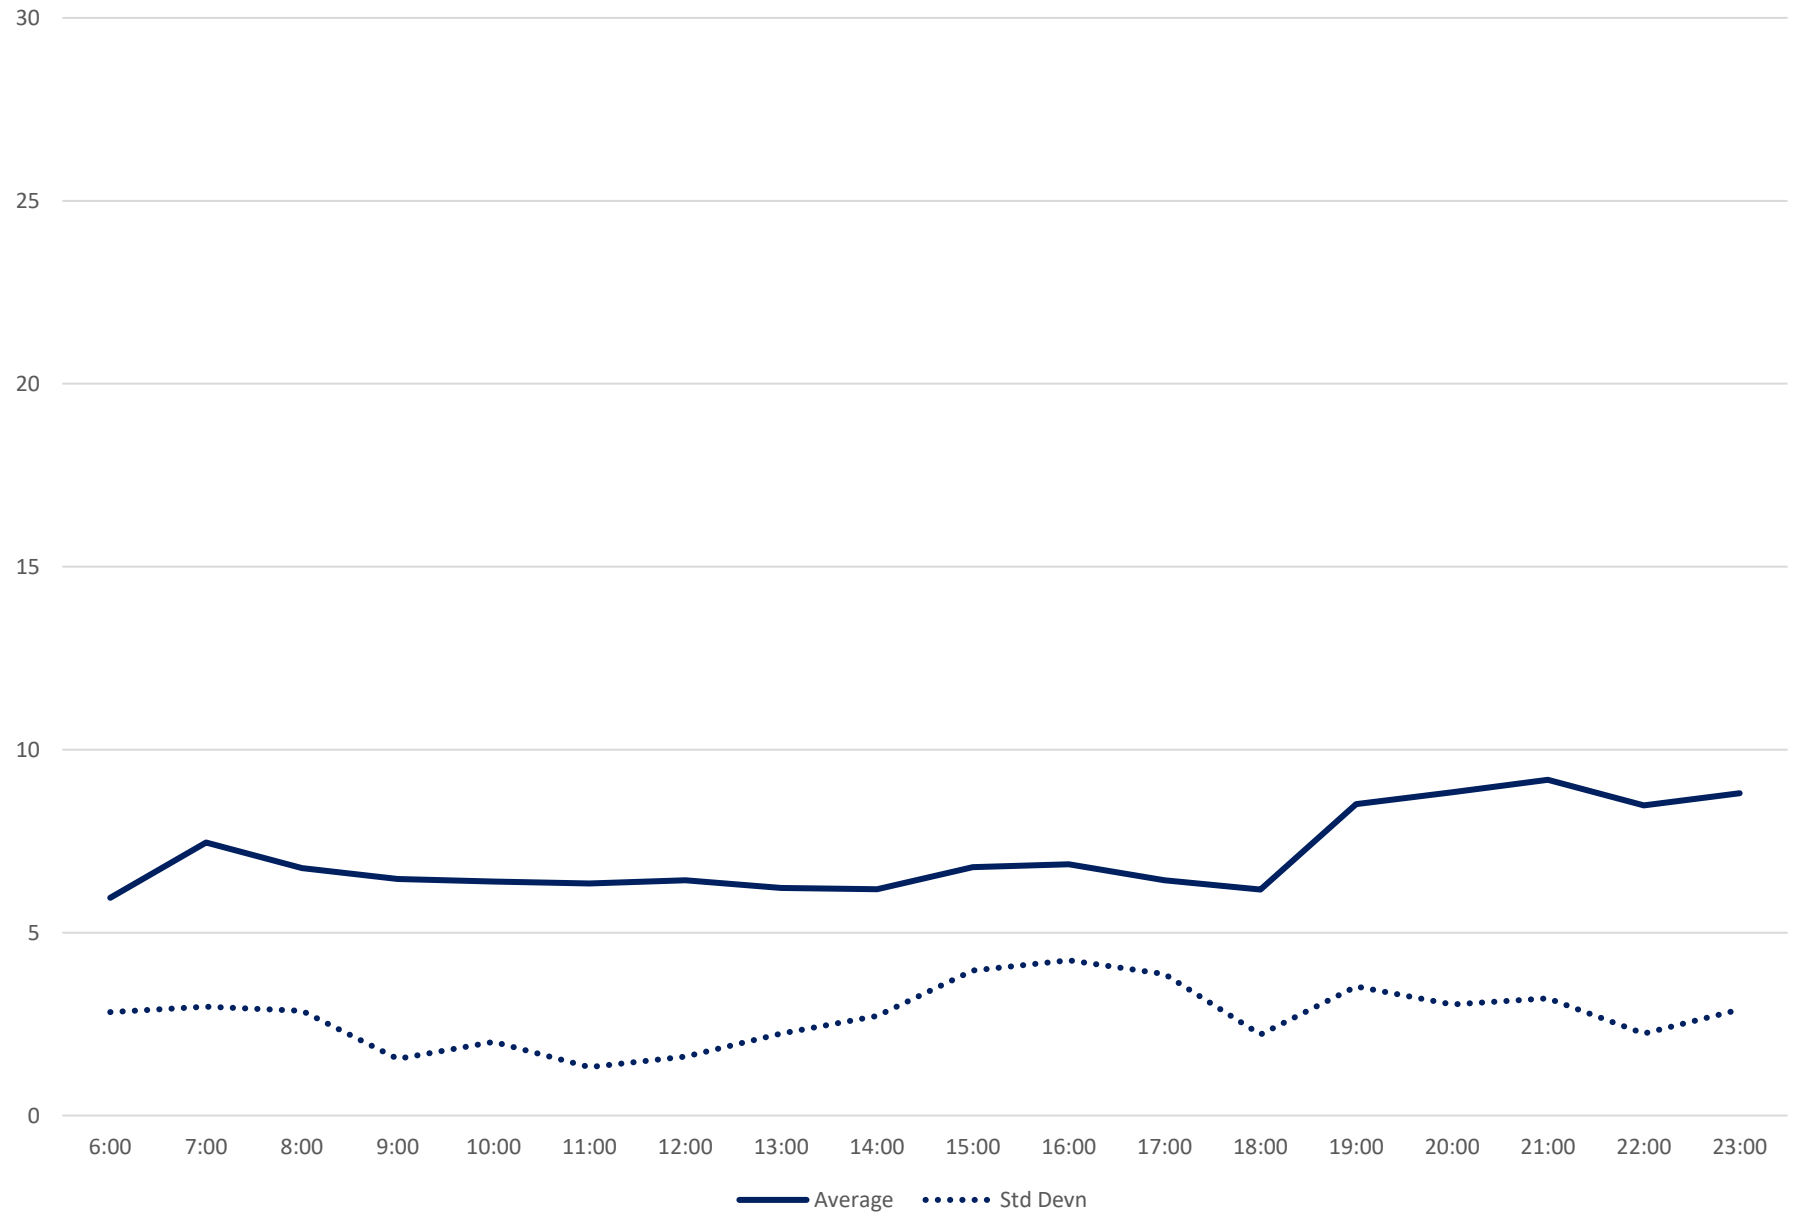

94 Wellesley Headways at W of Castle Frank Stn Westbound September 2021 Sunday Statistics