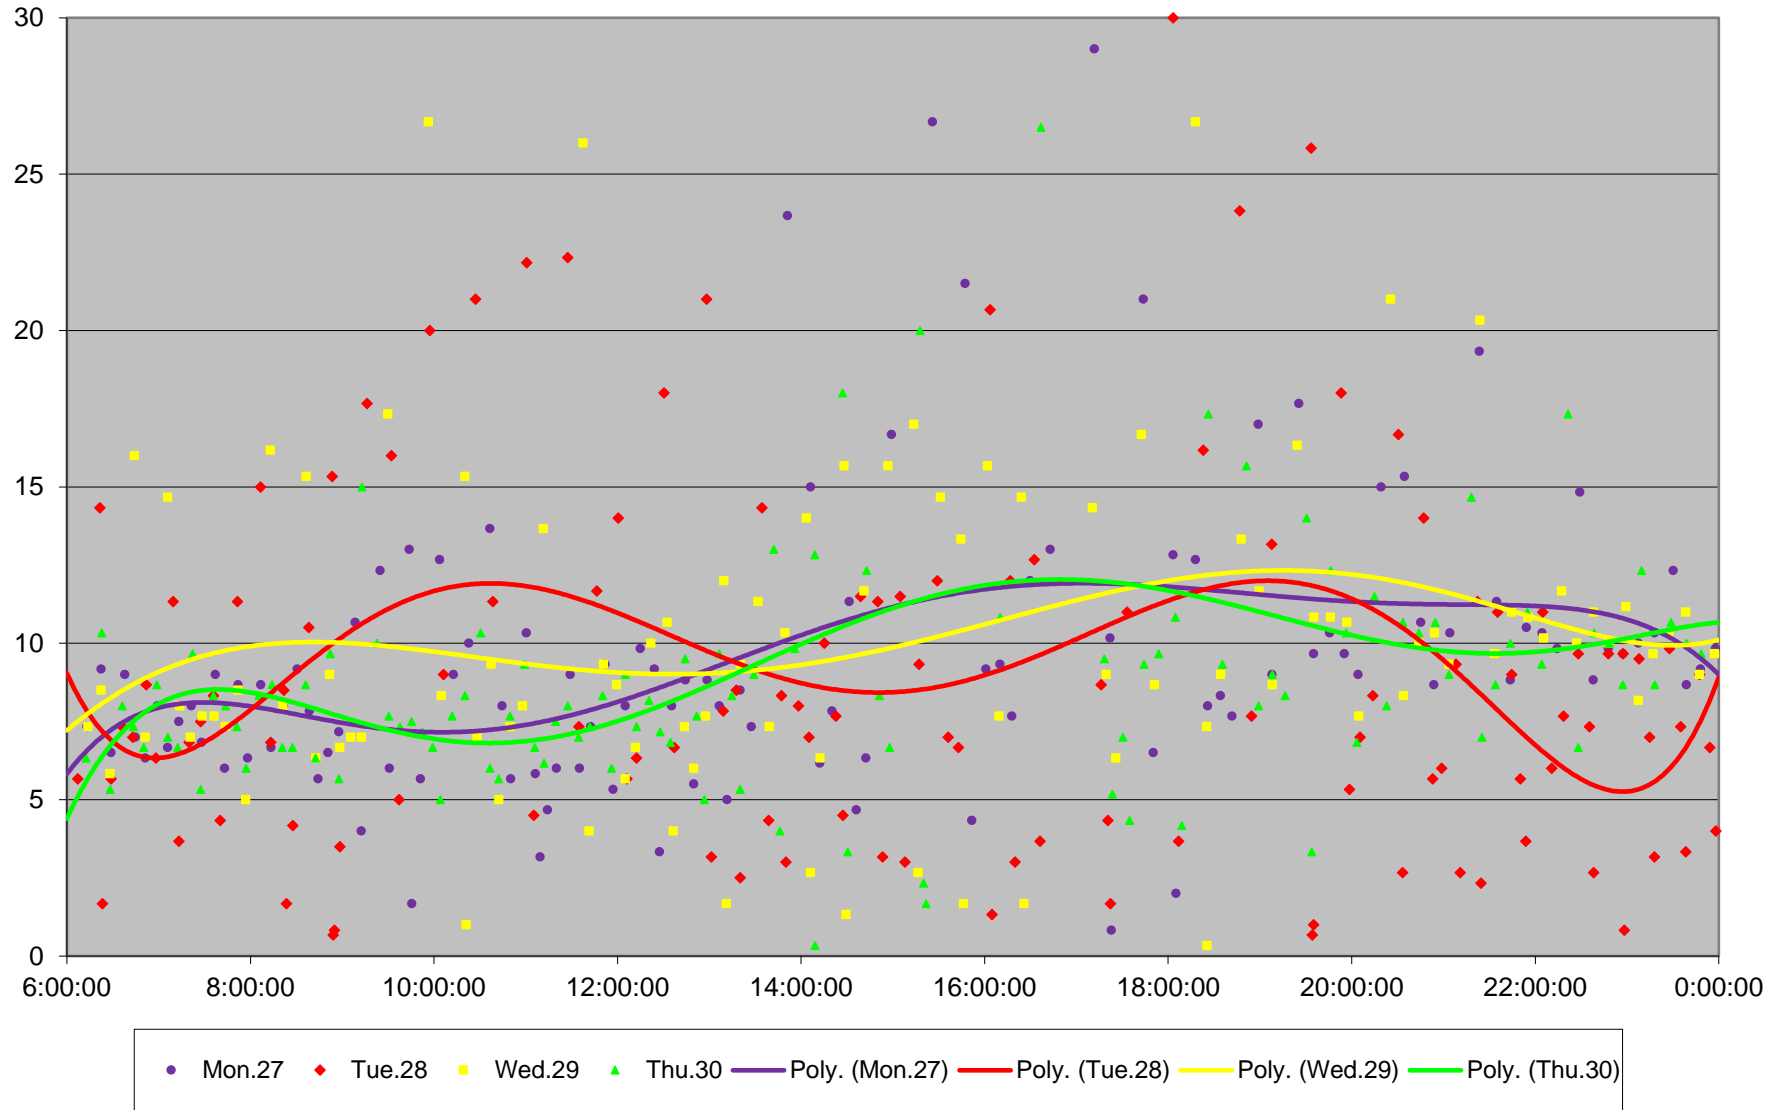

94 Wellesley Headways at W of Castle Frank Stn Westbound September 2021