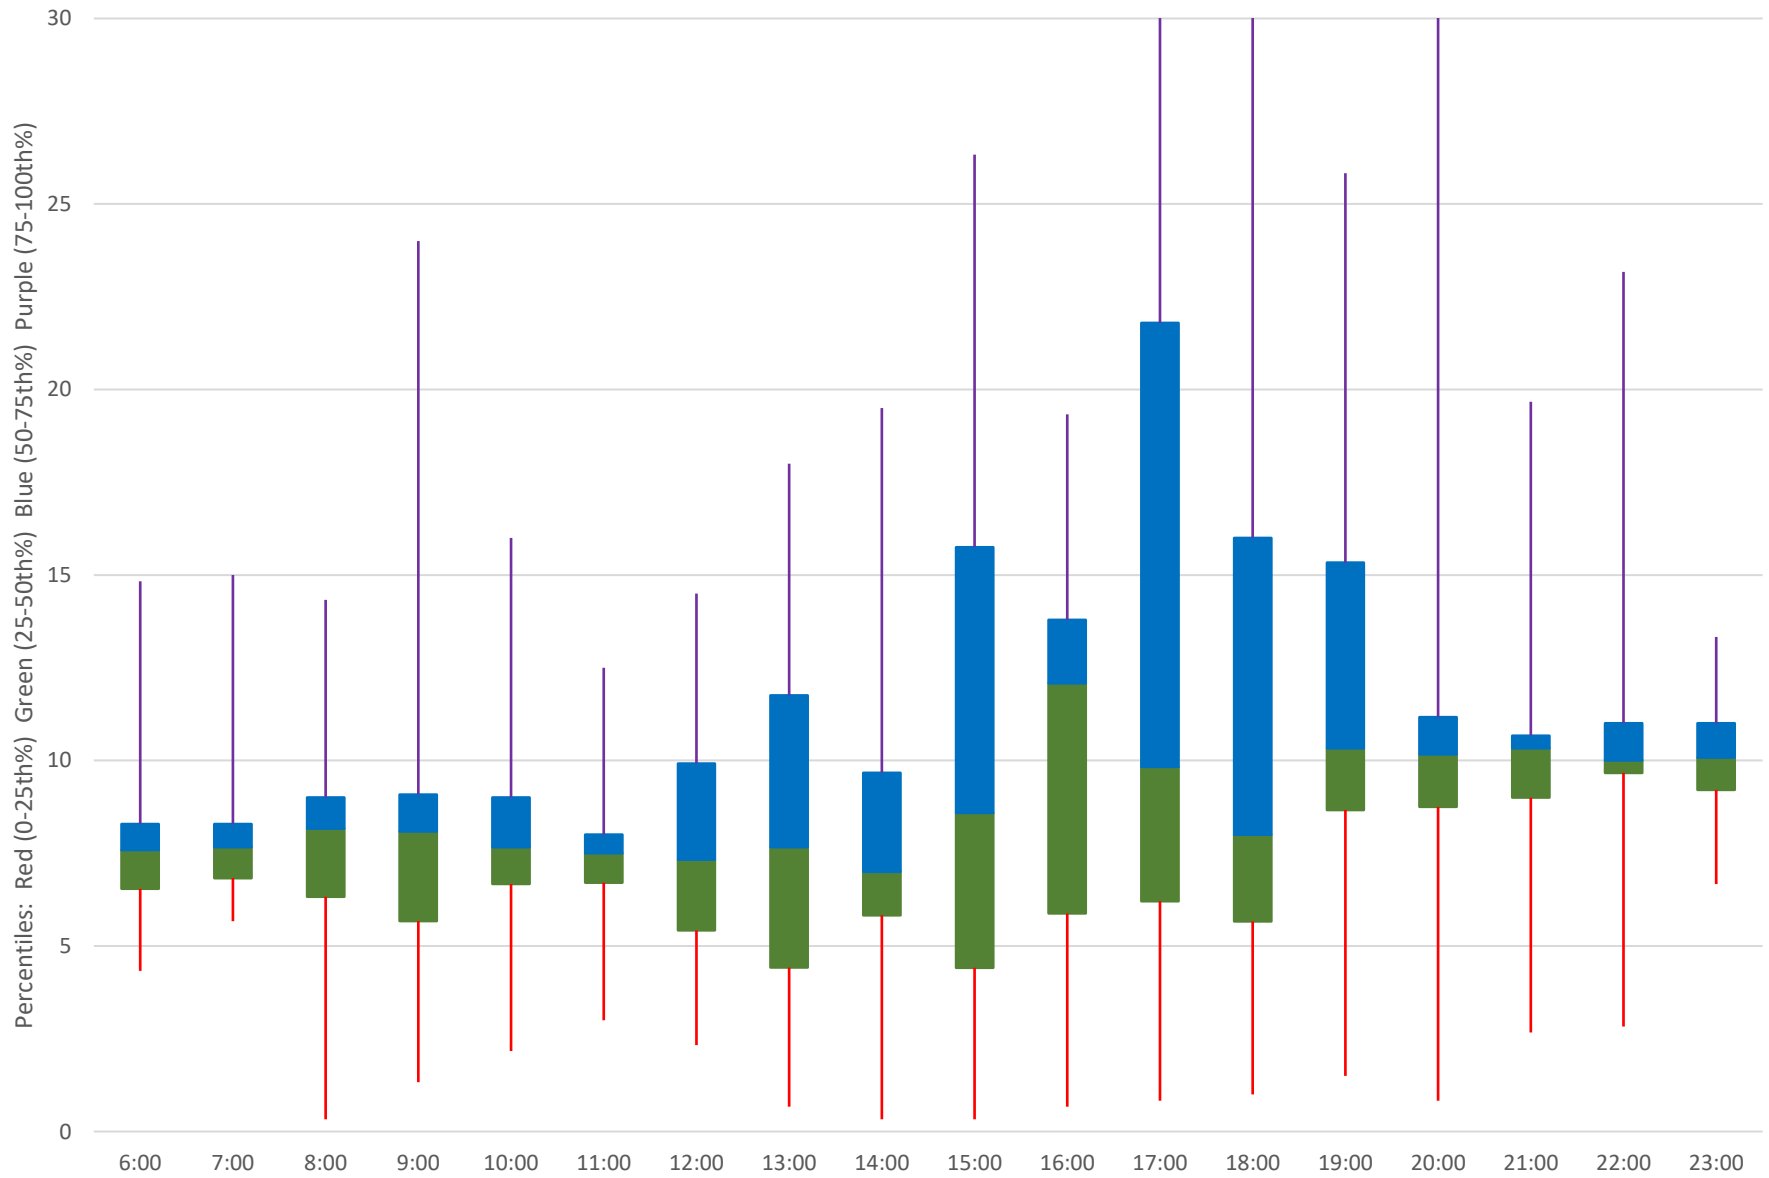

94 Wellesley Headways at W of Castle Frank Stn Westbound September 2021

Quartiles Week 3