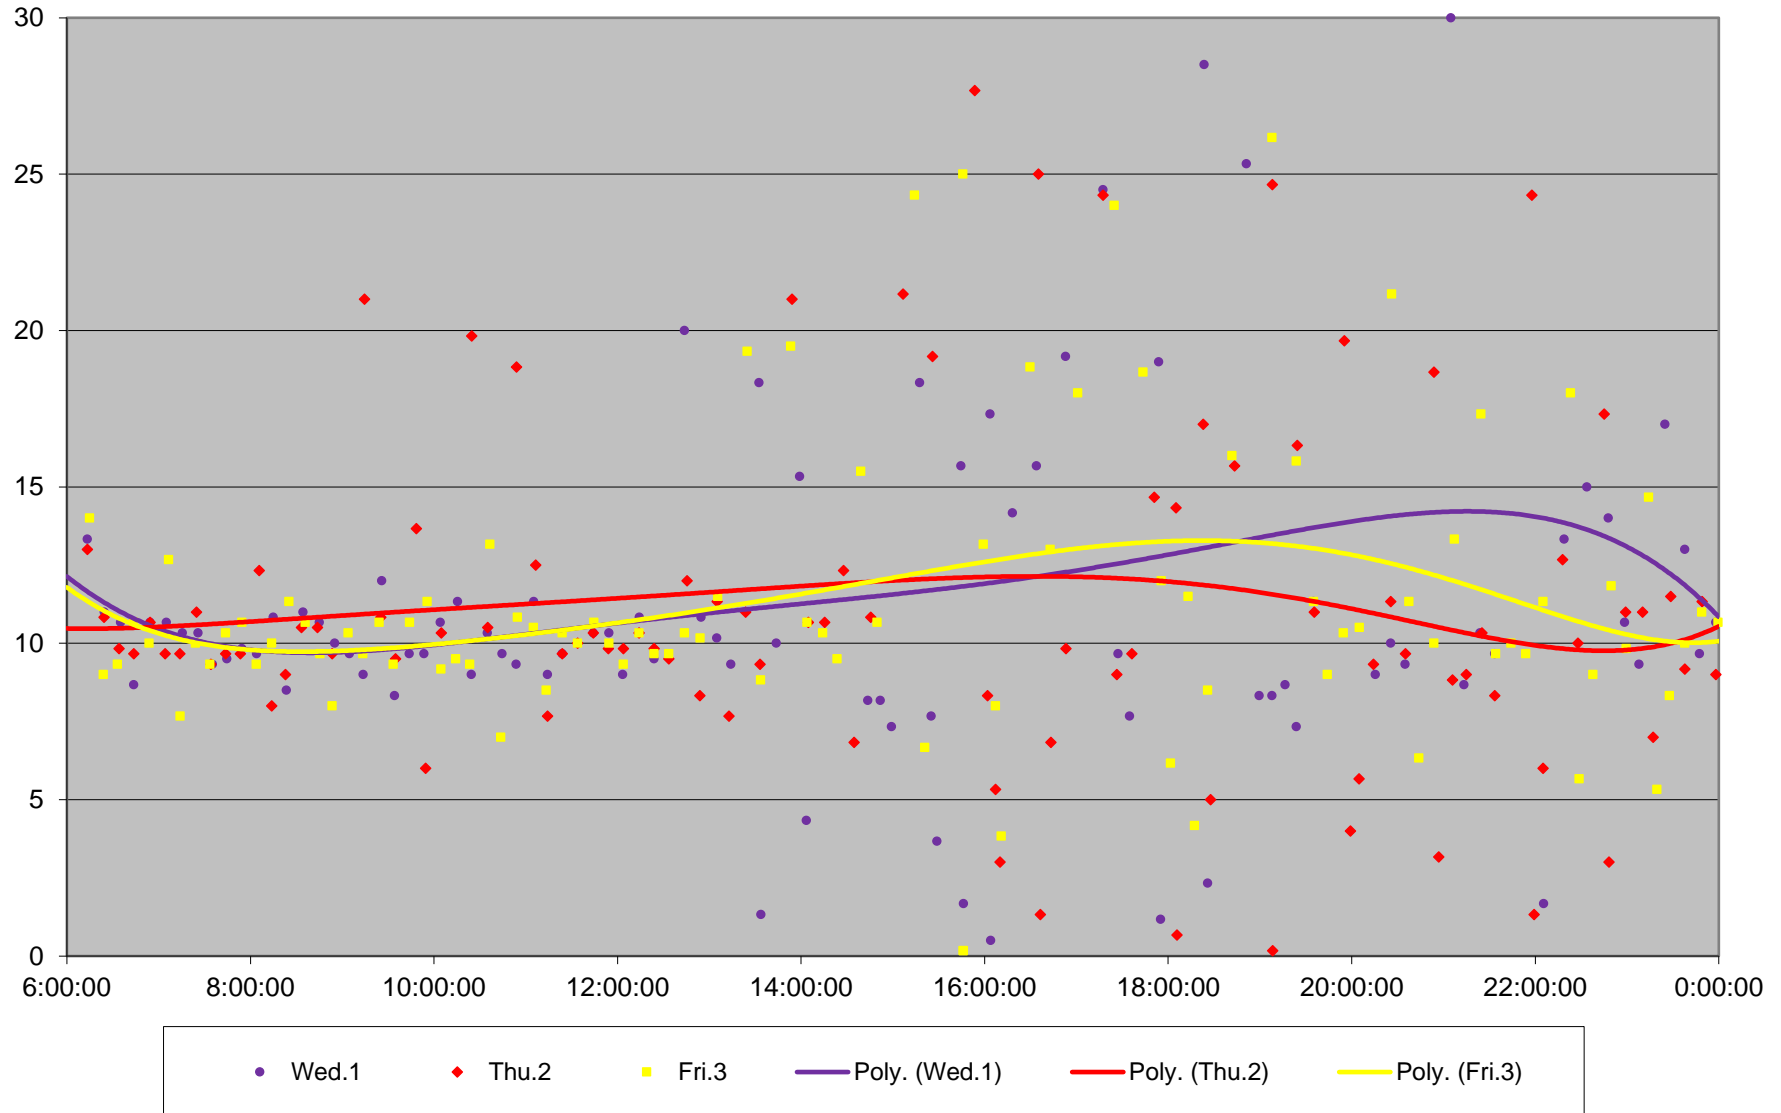

94 Wellesley Headways at W of Castle Frank Stn Westbound September 2021