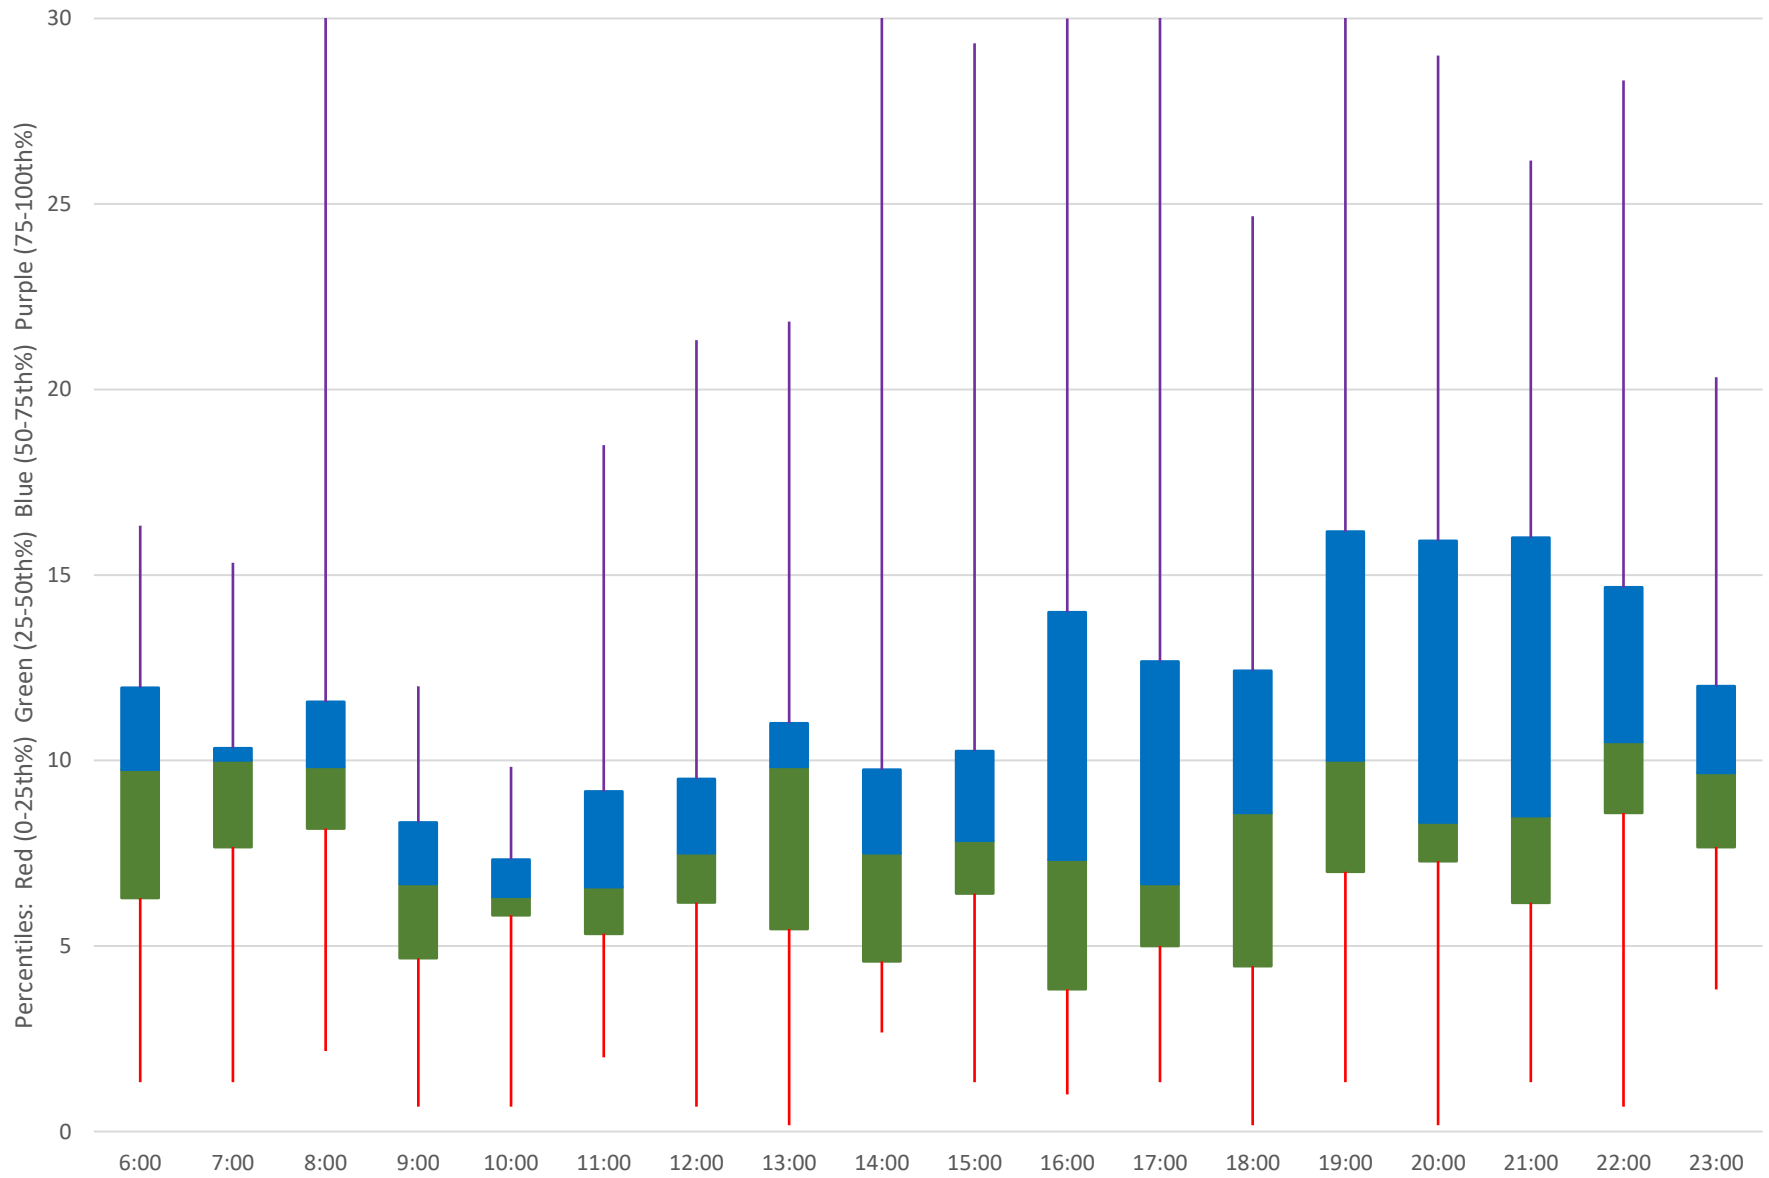

94 Wellesley Headways at W of Castle Frank Stn Westbound September 2021

Quartiles Saturdays