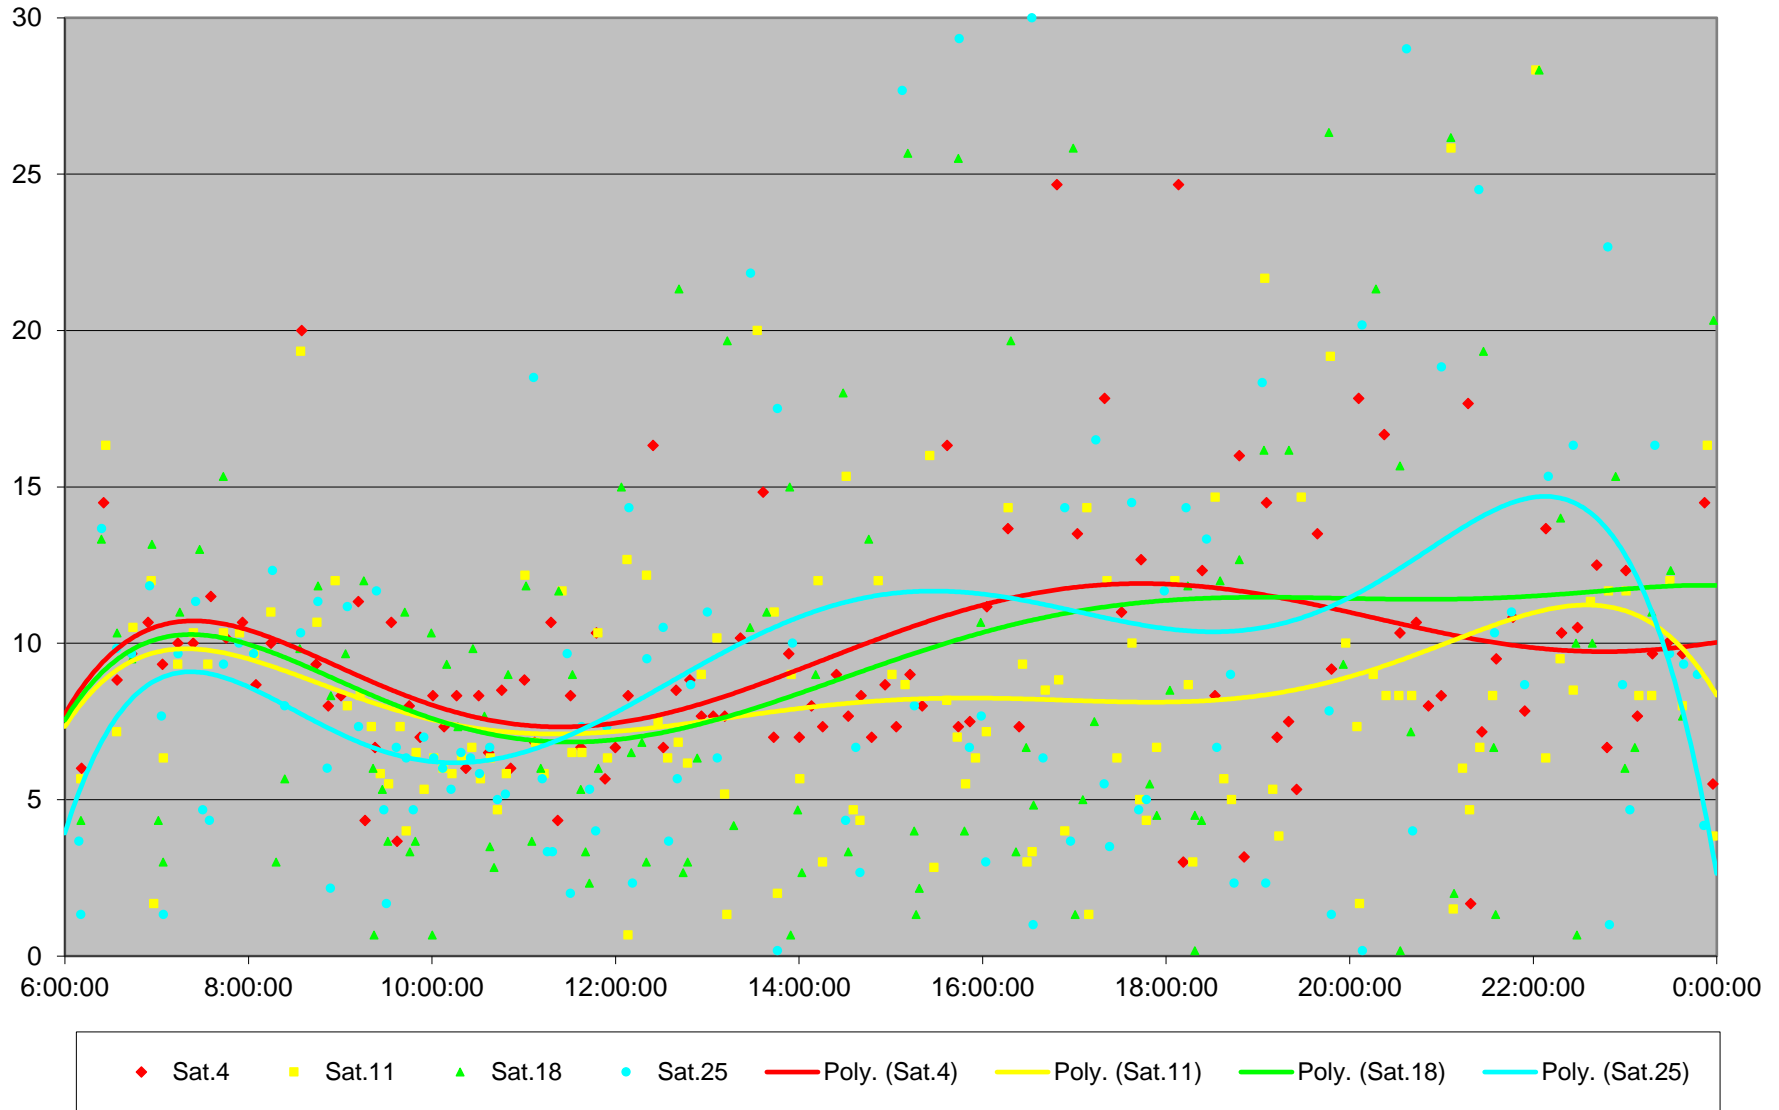

94 Wellesley Headways at W of Castle Frank Stn Westbound September 2021

Quartiles Week 5

94 Wellesley Headways at W of Castle Frank Stn Westbound September 2021 Saturday Statistics

94 Wellesley Headways at W of Castle Frank Stn Westbound September 2021