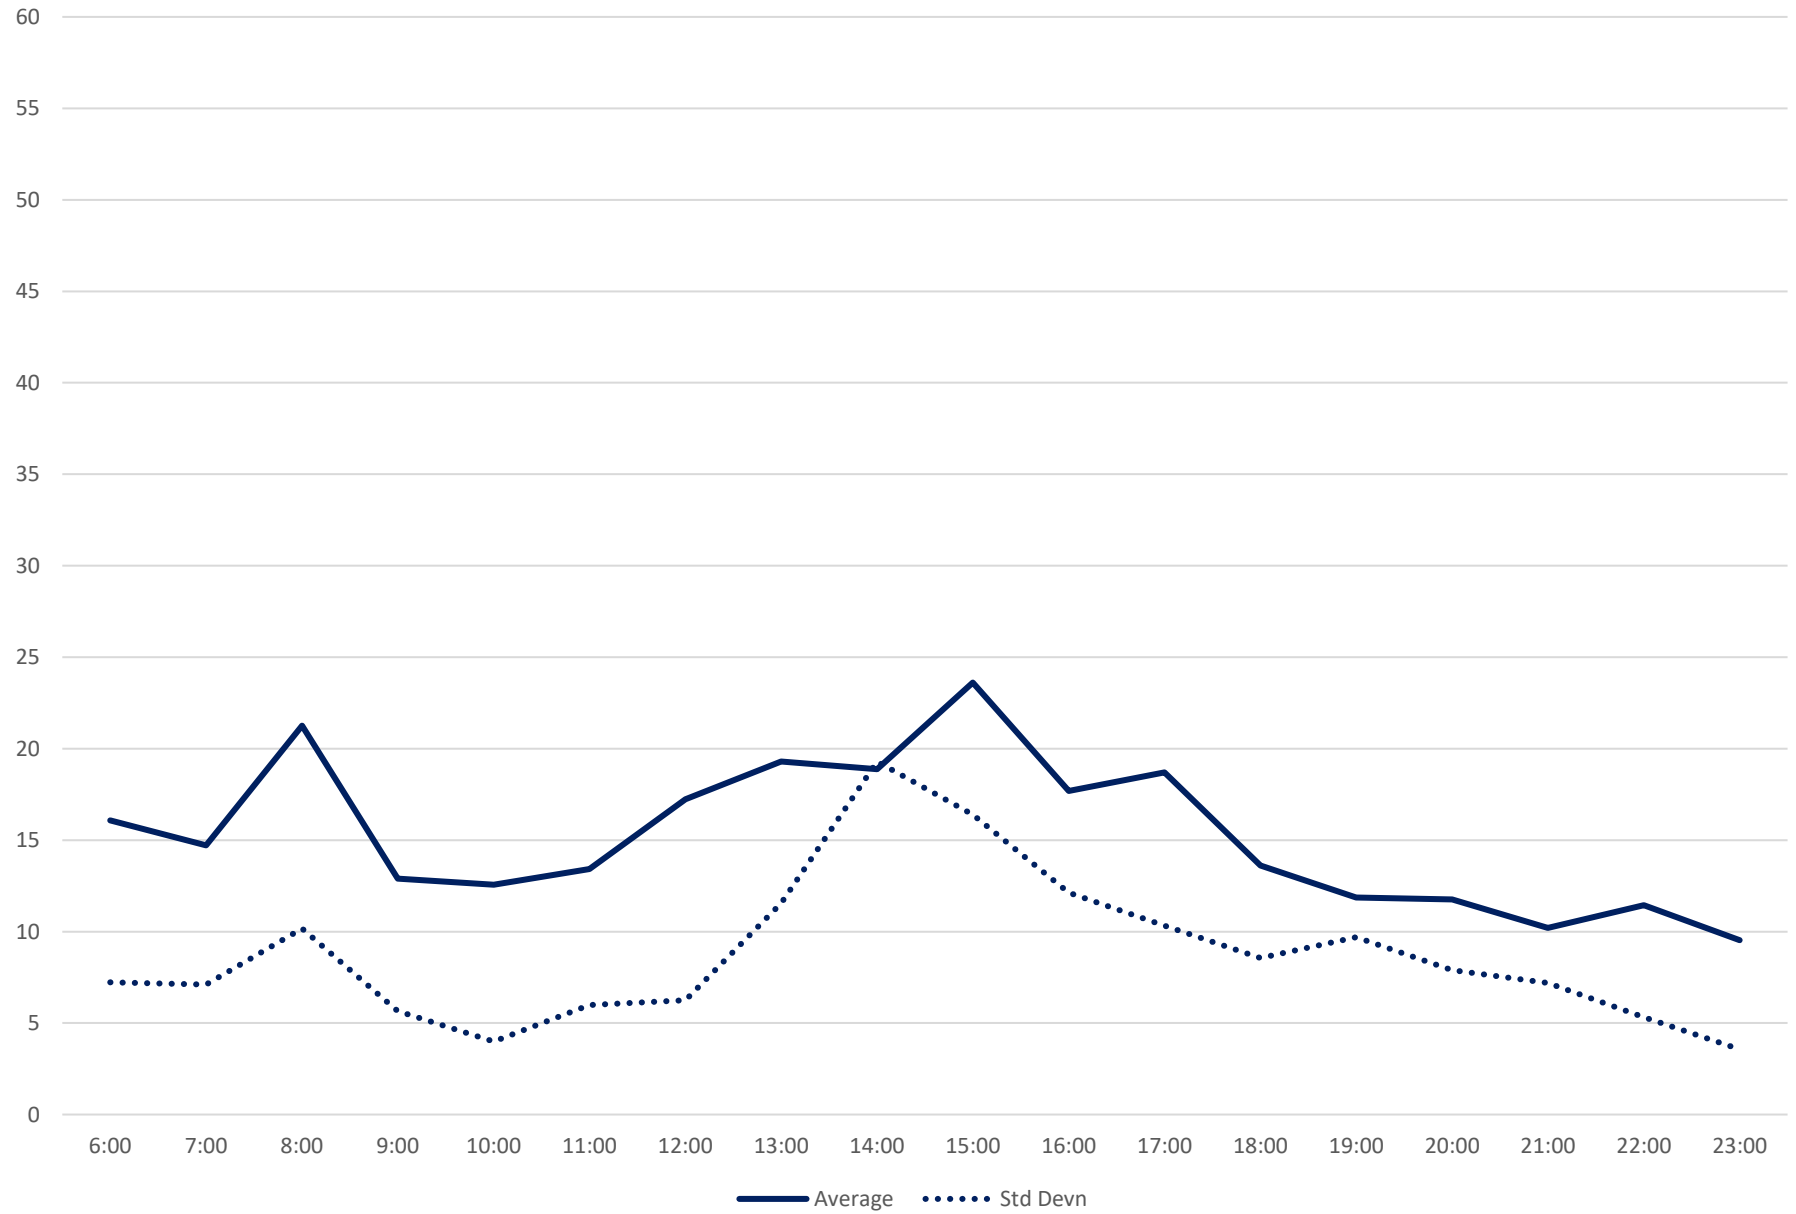

94 Wellesley Headways at Bay St Westbound September 2021 Saturday Statistics