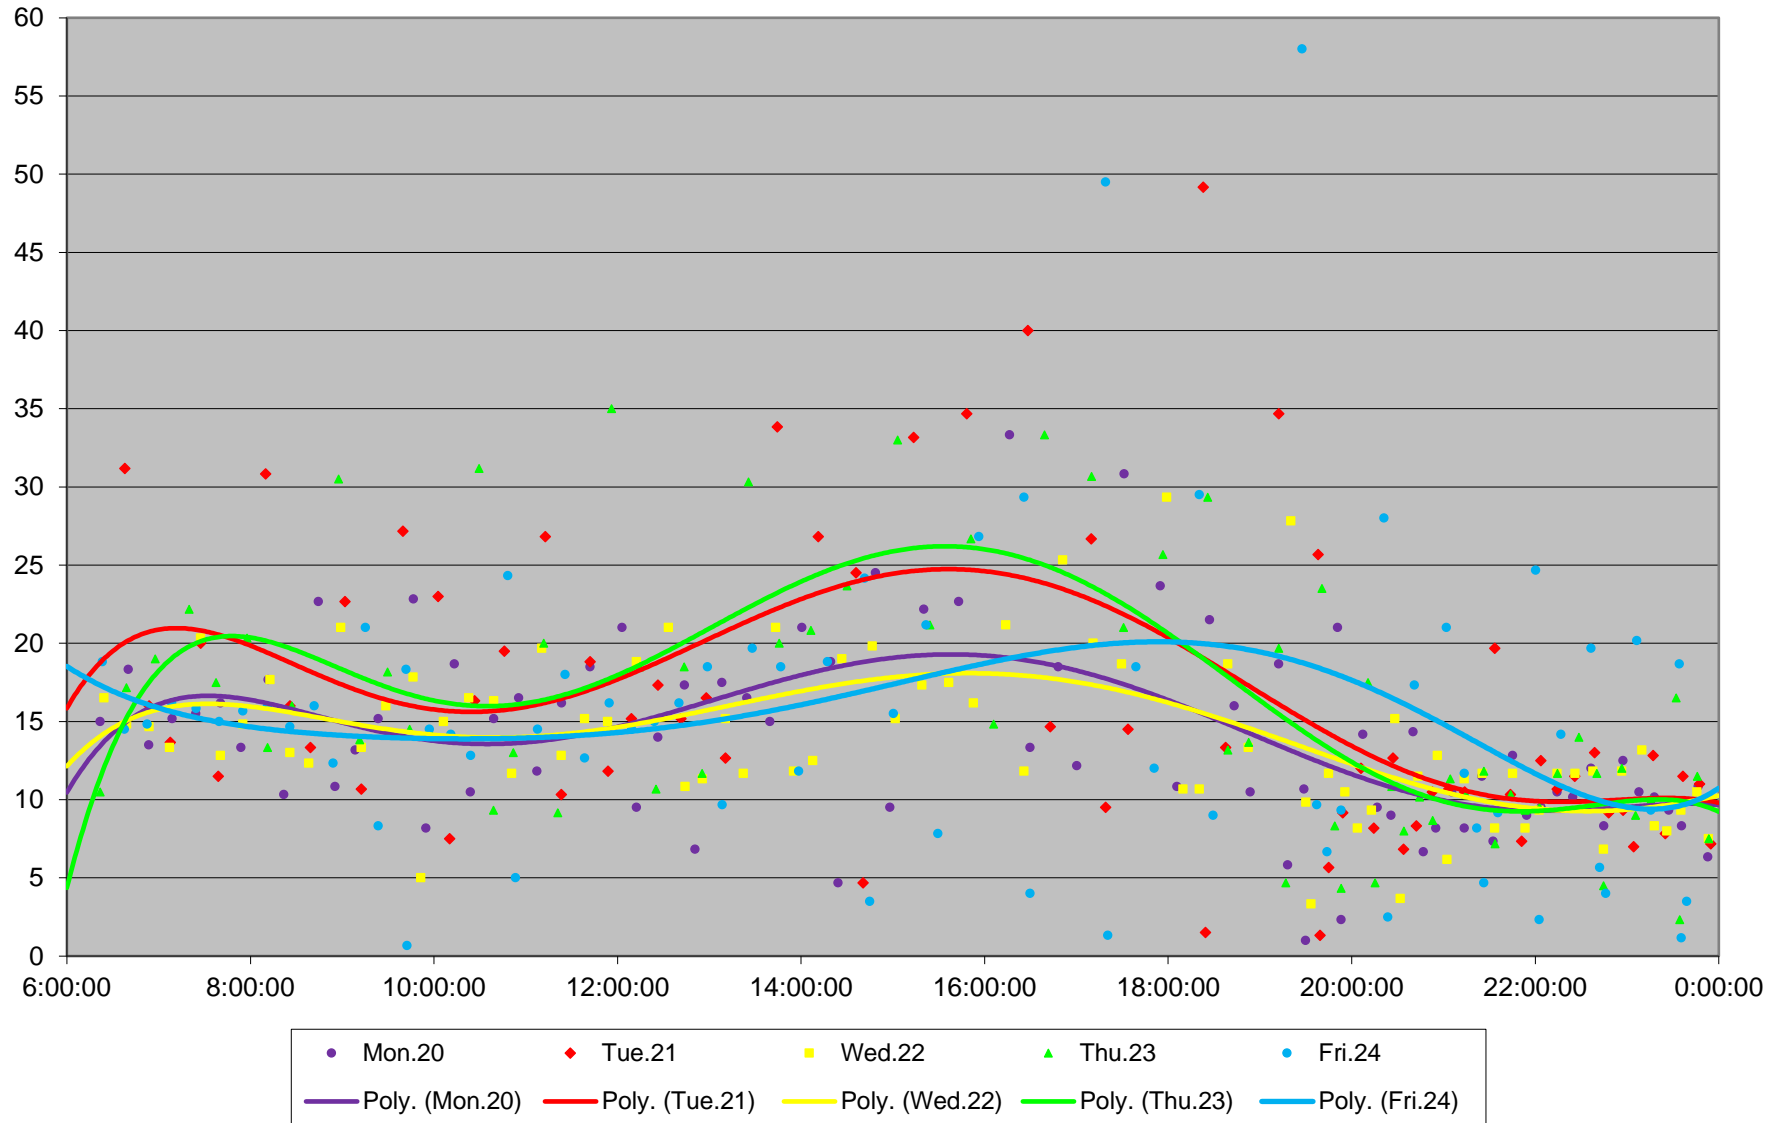

94 Wellesley Headways at Bay St Westbound September 2021