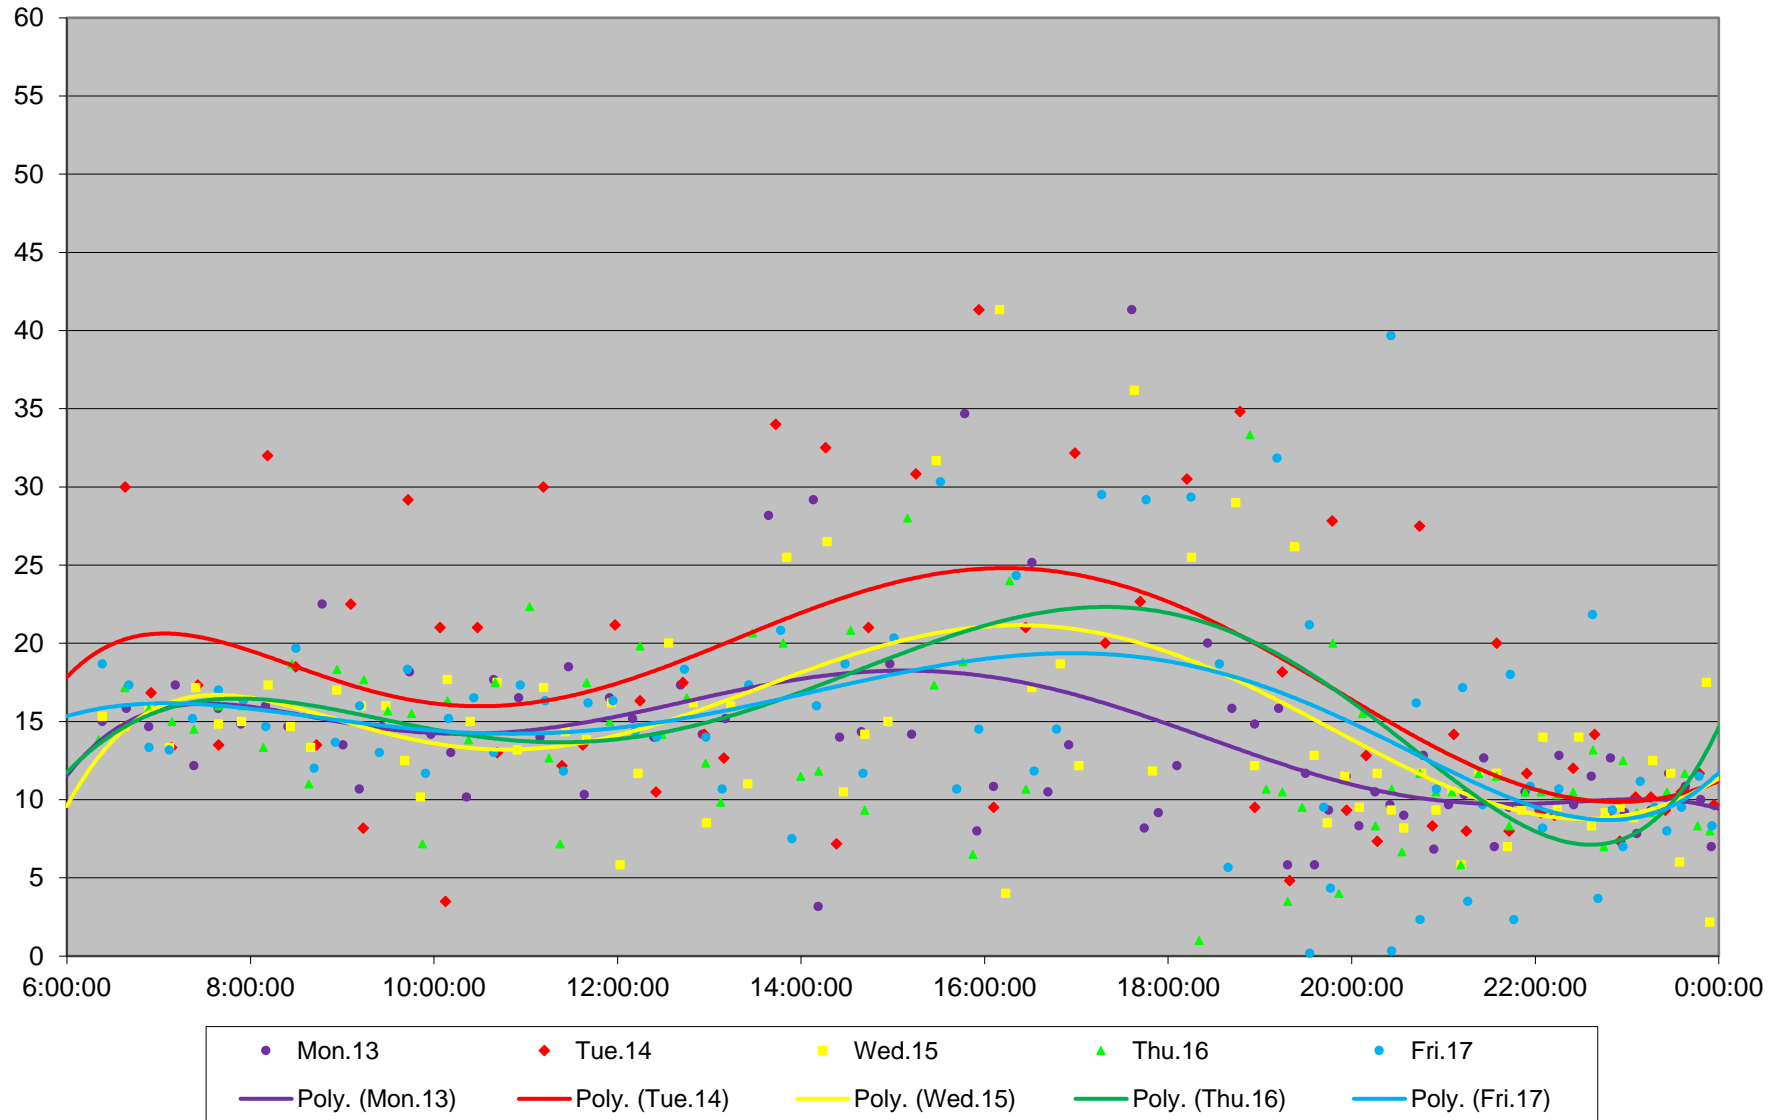

94 Wellesley Headways at Bay St Westbound September 2021