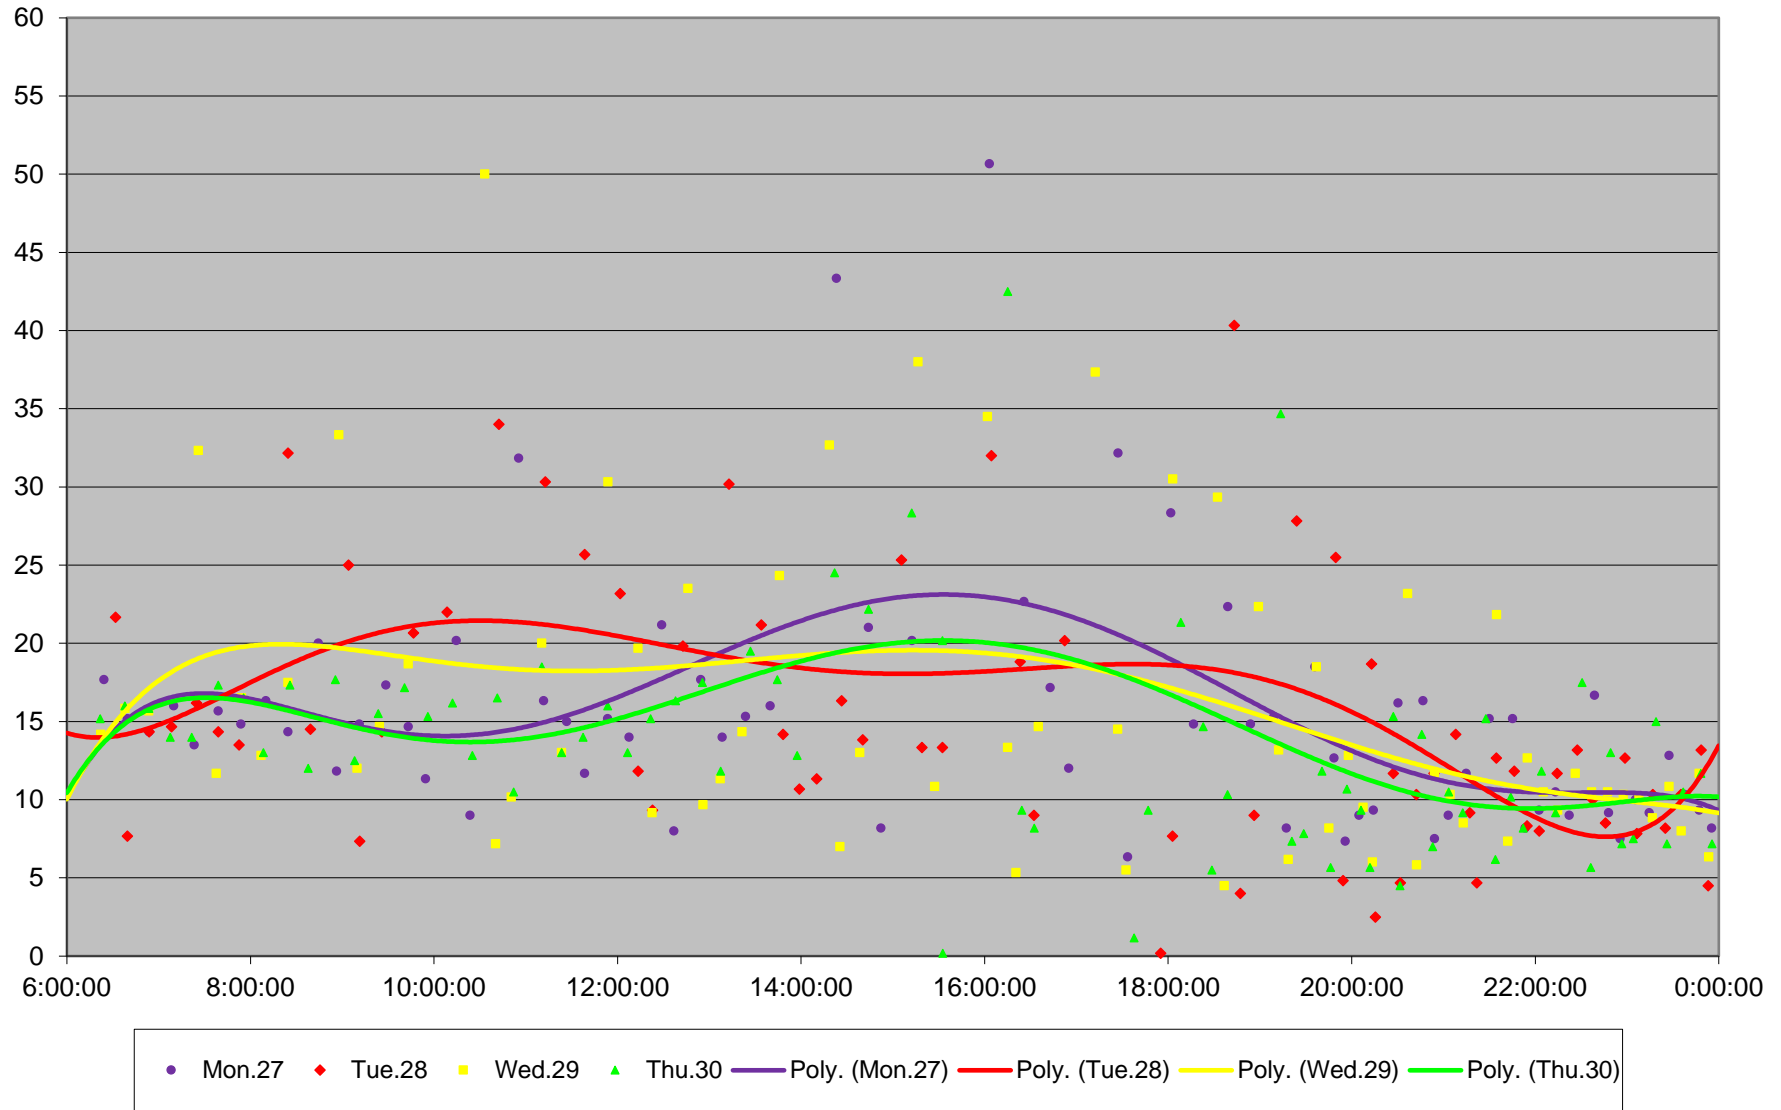

94 Wellesley Headways at Bay St Westbound September 2021