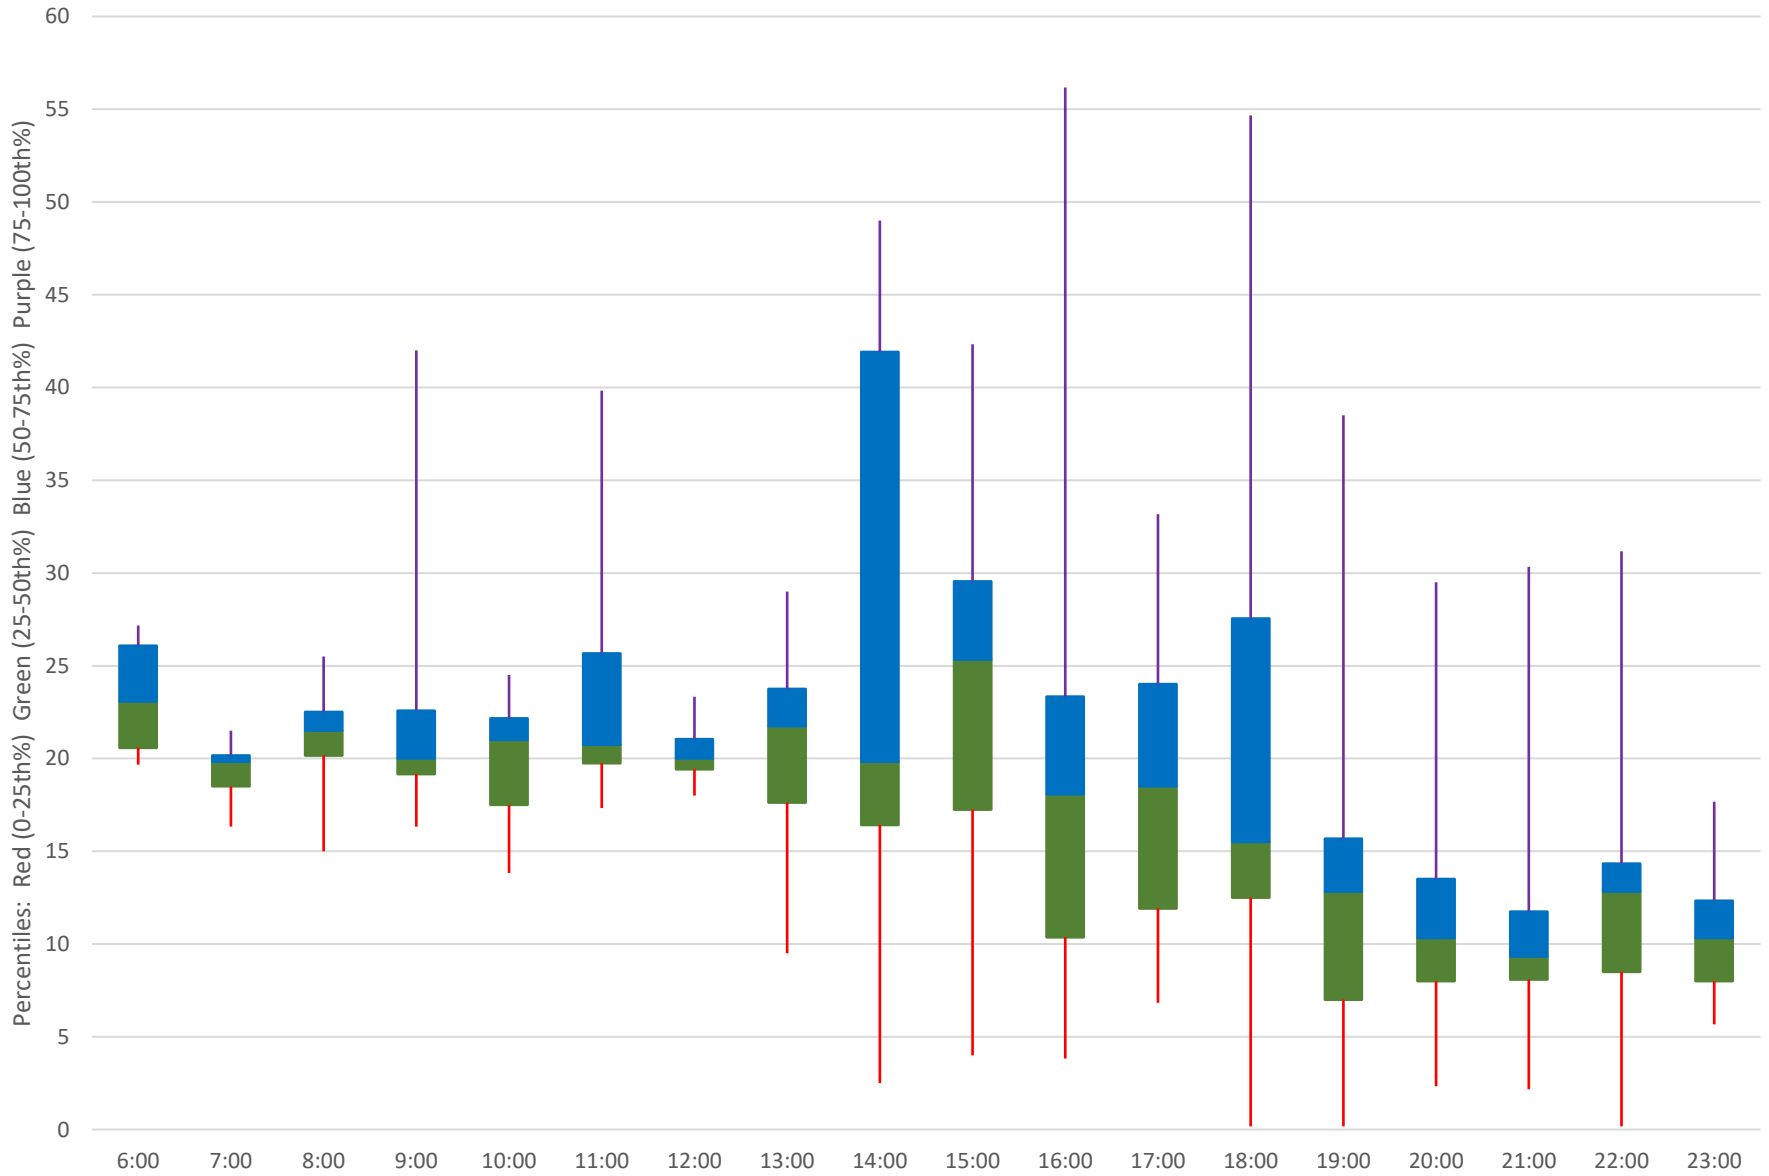

94 Wellesley Headways at Bay St Westbound September 2021

Quartiles Week 1