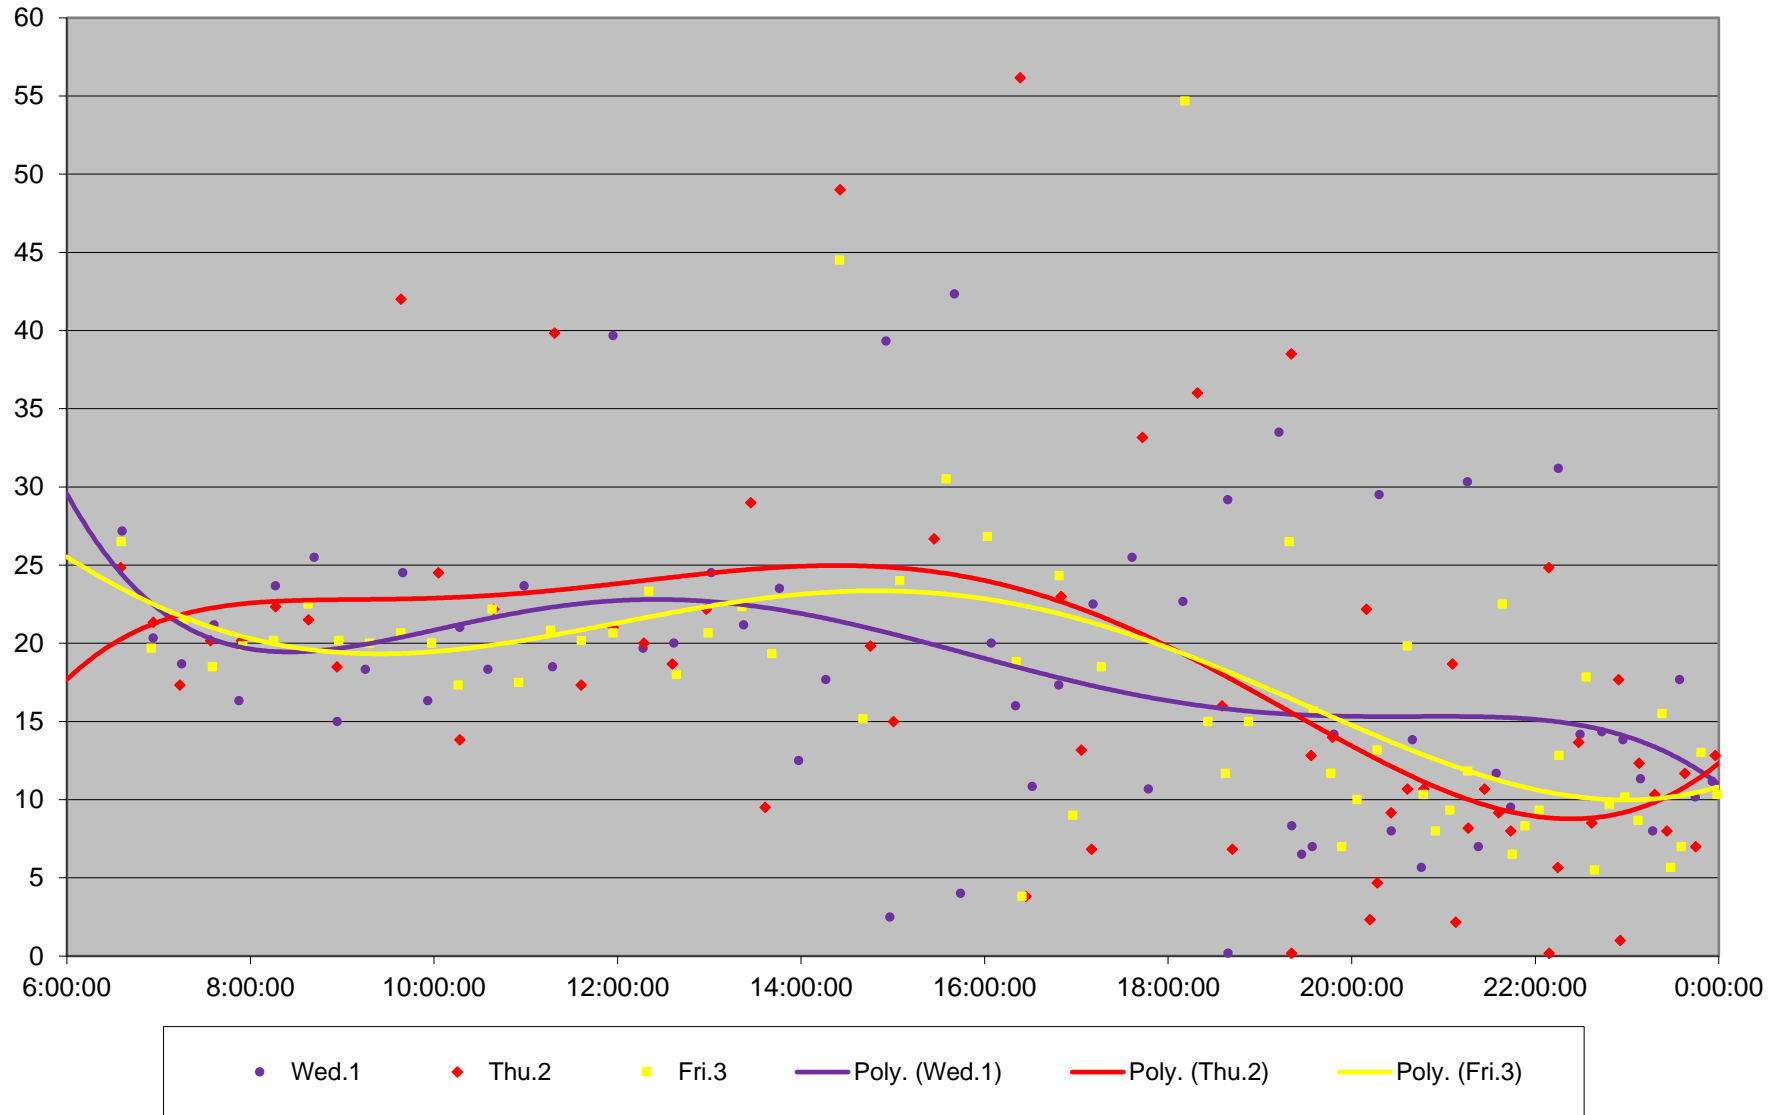

94 Wellesley Headways at Bay St Westbound September 2021