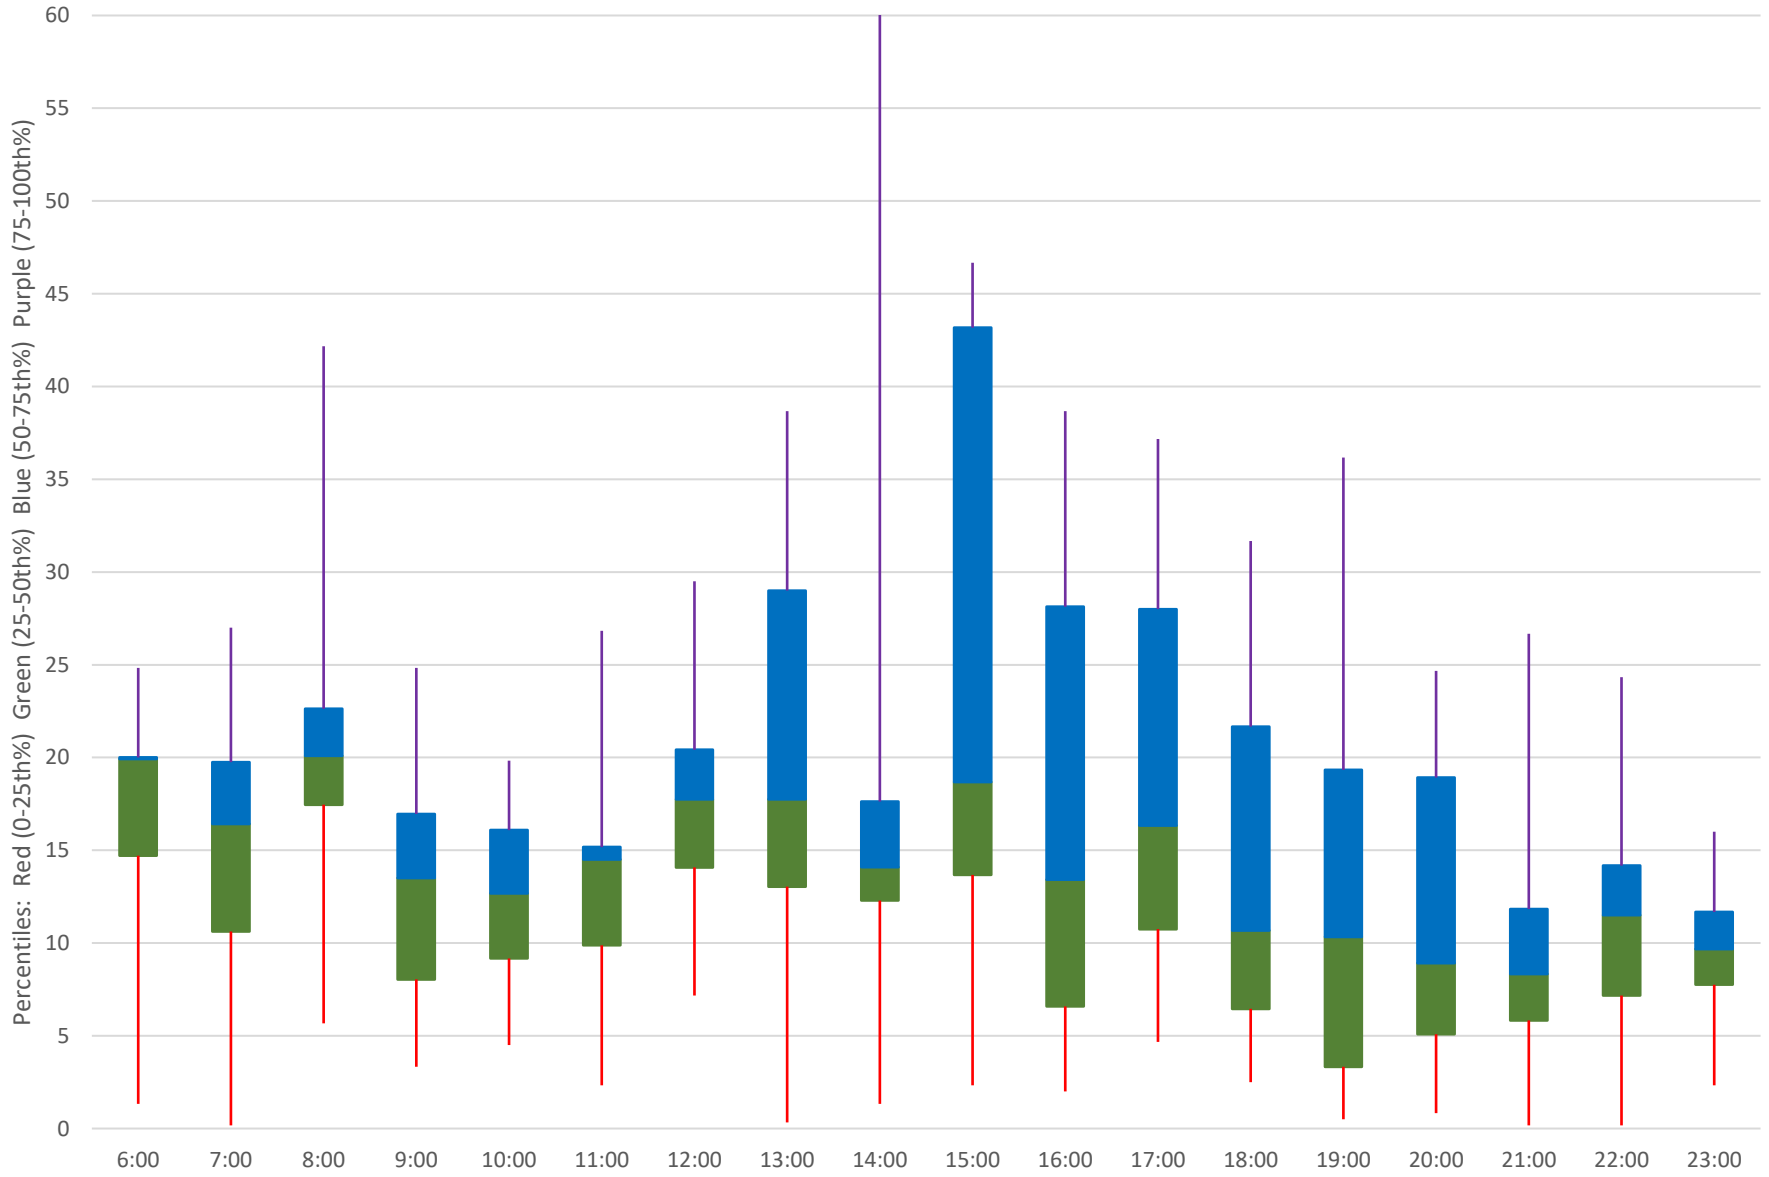

94 Wellesley Headways at Bay St Westbound September 2021 Sunday Statistics

94 Wellesley Headways at Bay St Westbound September 2021

Quartiles Saturdays