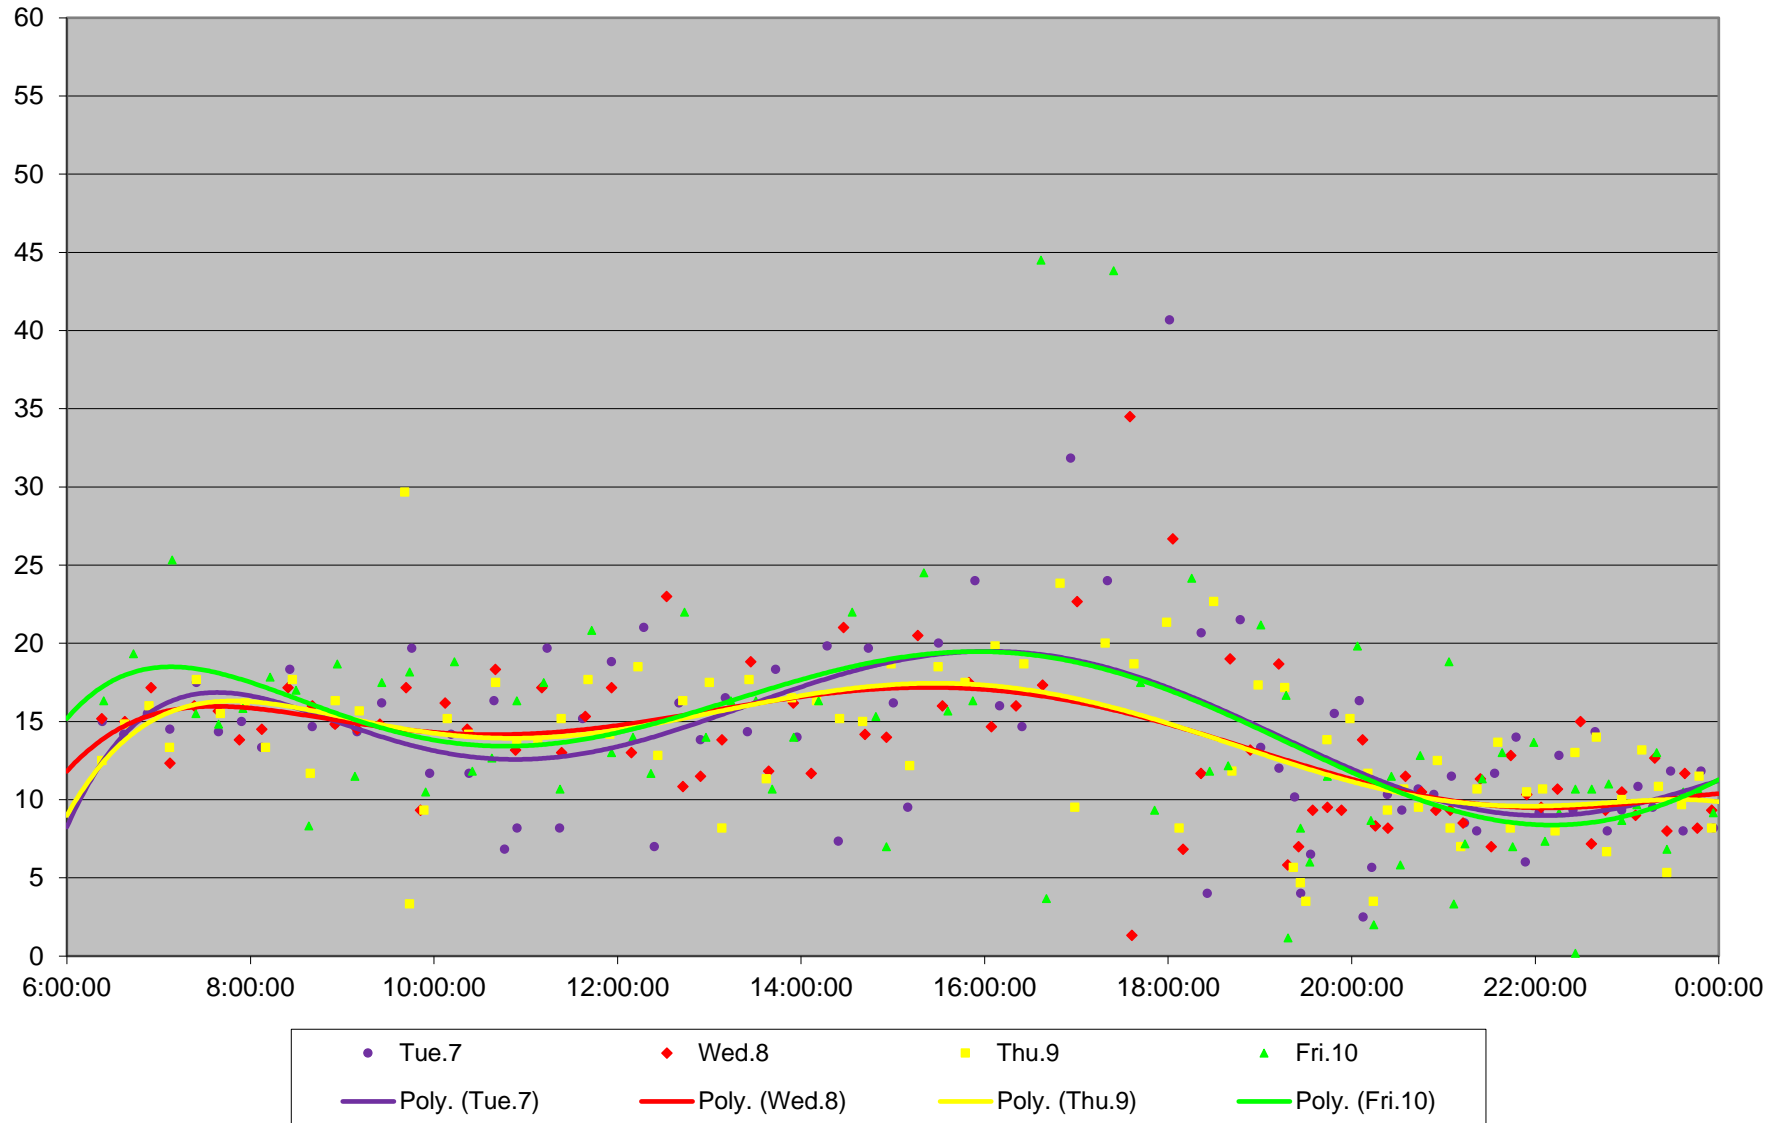

94 Wellesley Headways at Bay St Westbound September 2021