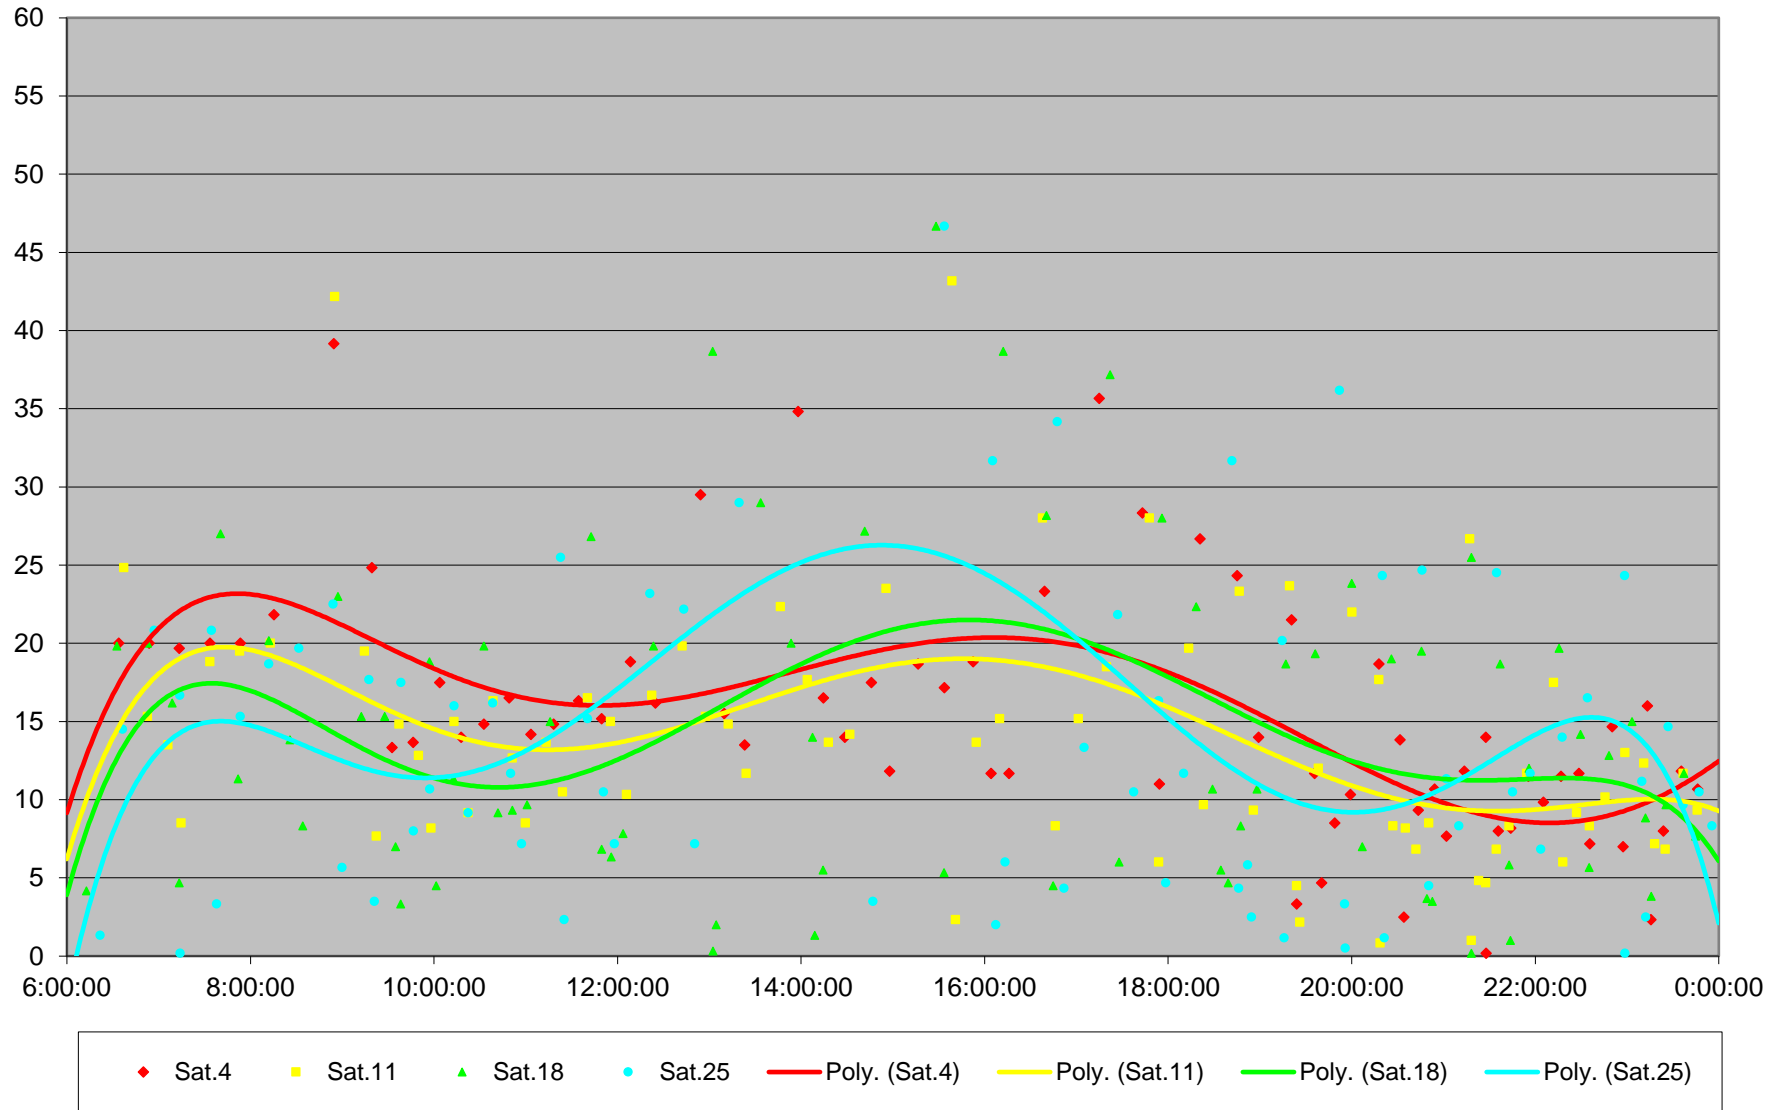

94 Wellesley Headways at Bay St Westbound September 2021