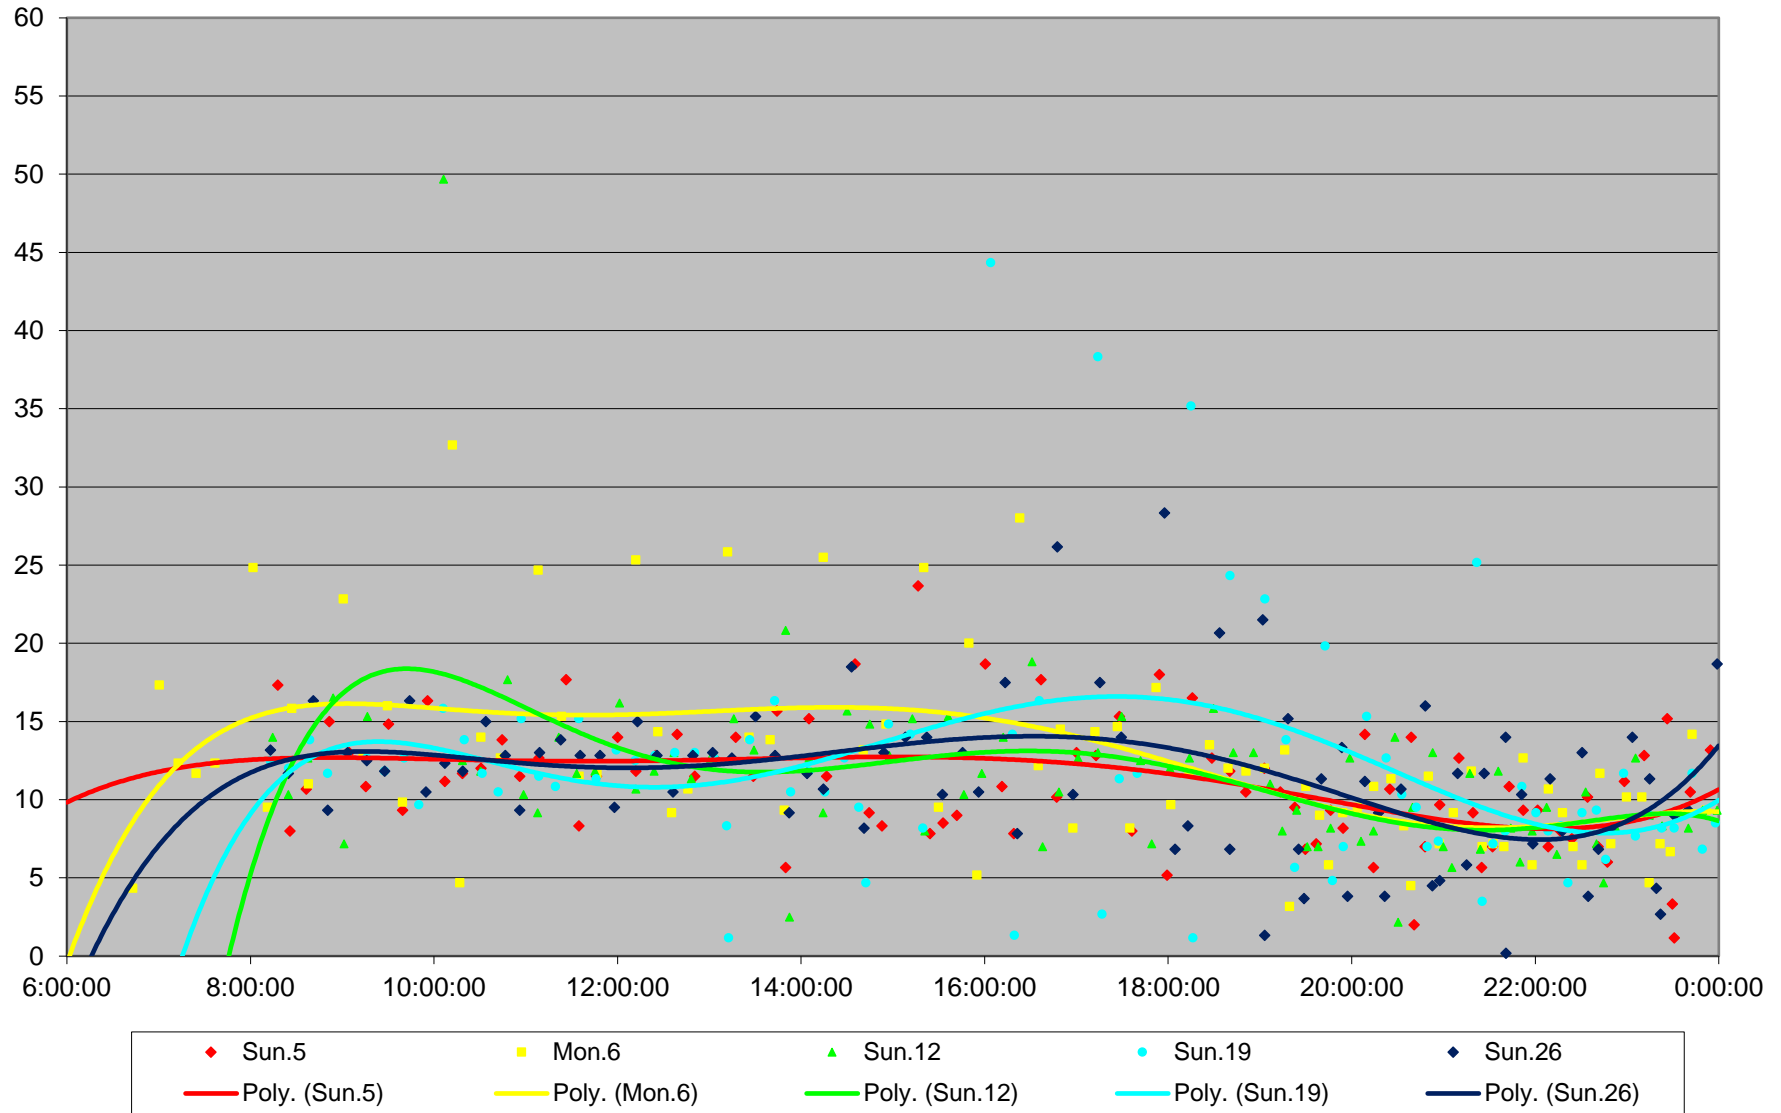

94 Wellesley Headways at Bay St Westbound September 2021