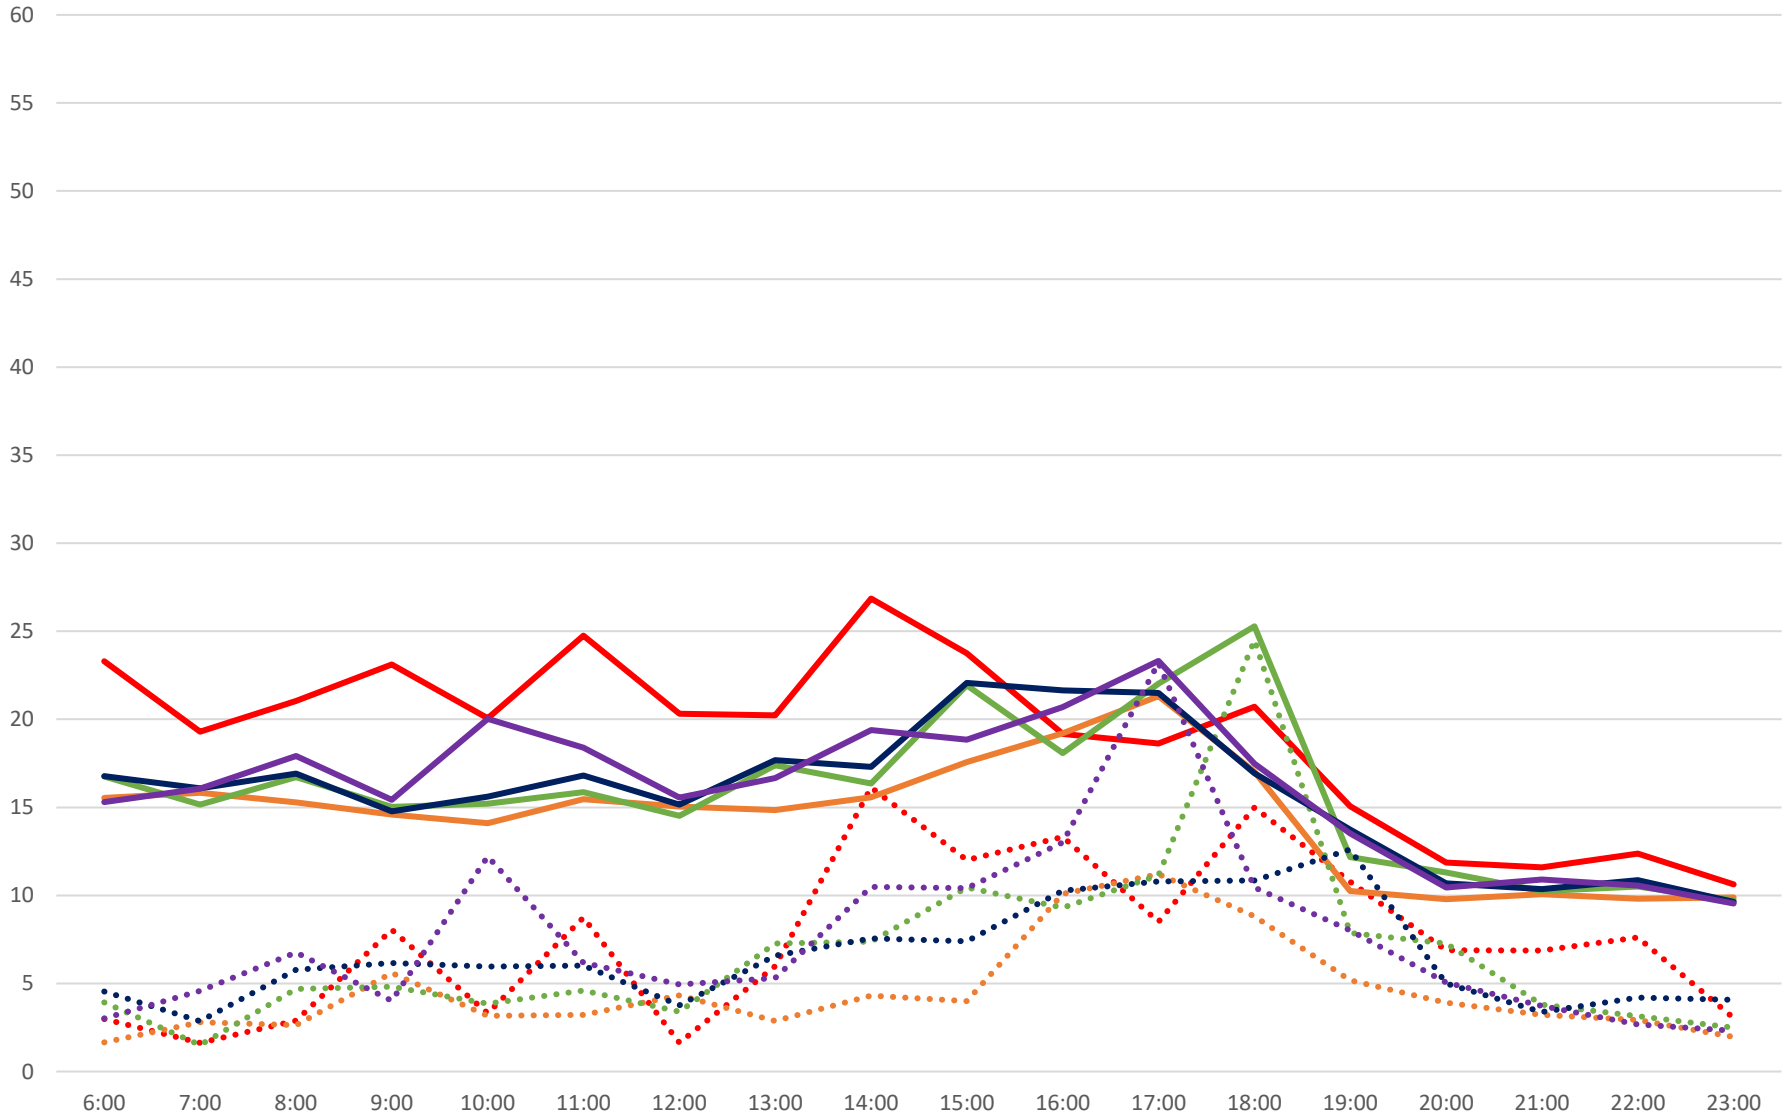

94 Wellesley Headways at Bay St Westbound September 2021 Weekday Statistics

— Average Week 1    ···· Std Devn Week 1    — Average Week 2    ···· Std Devn Week 2    — Average Week 3  
···· Std Devn Week 3    — Average Week 4    ···· Std Devn Week 4    — Average Week 5    ···· Std Devn Week 5

# 94 Wellesley Headways at Bay St Westbound September 2021