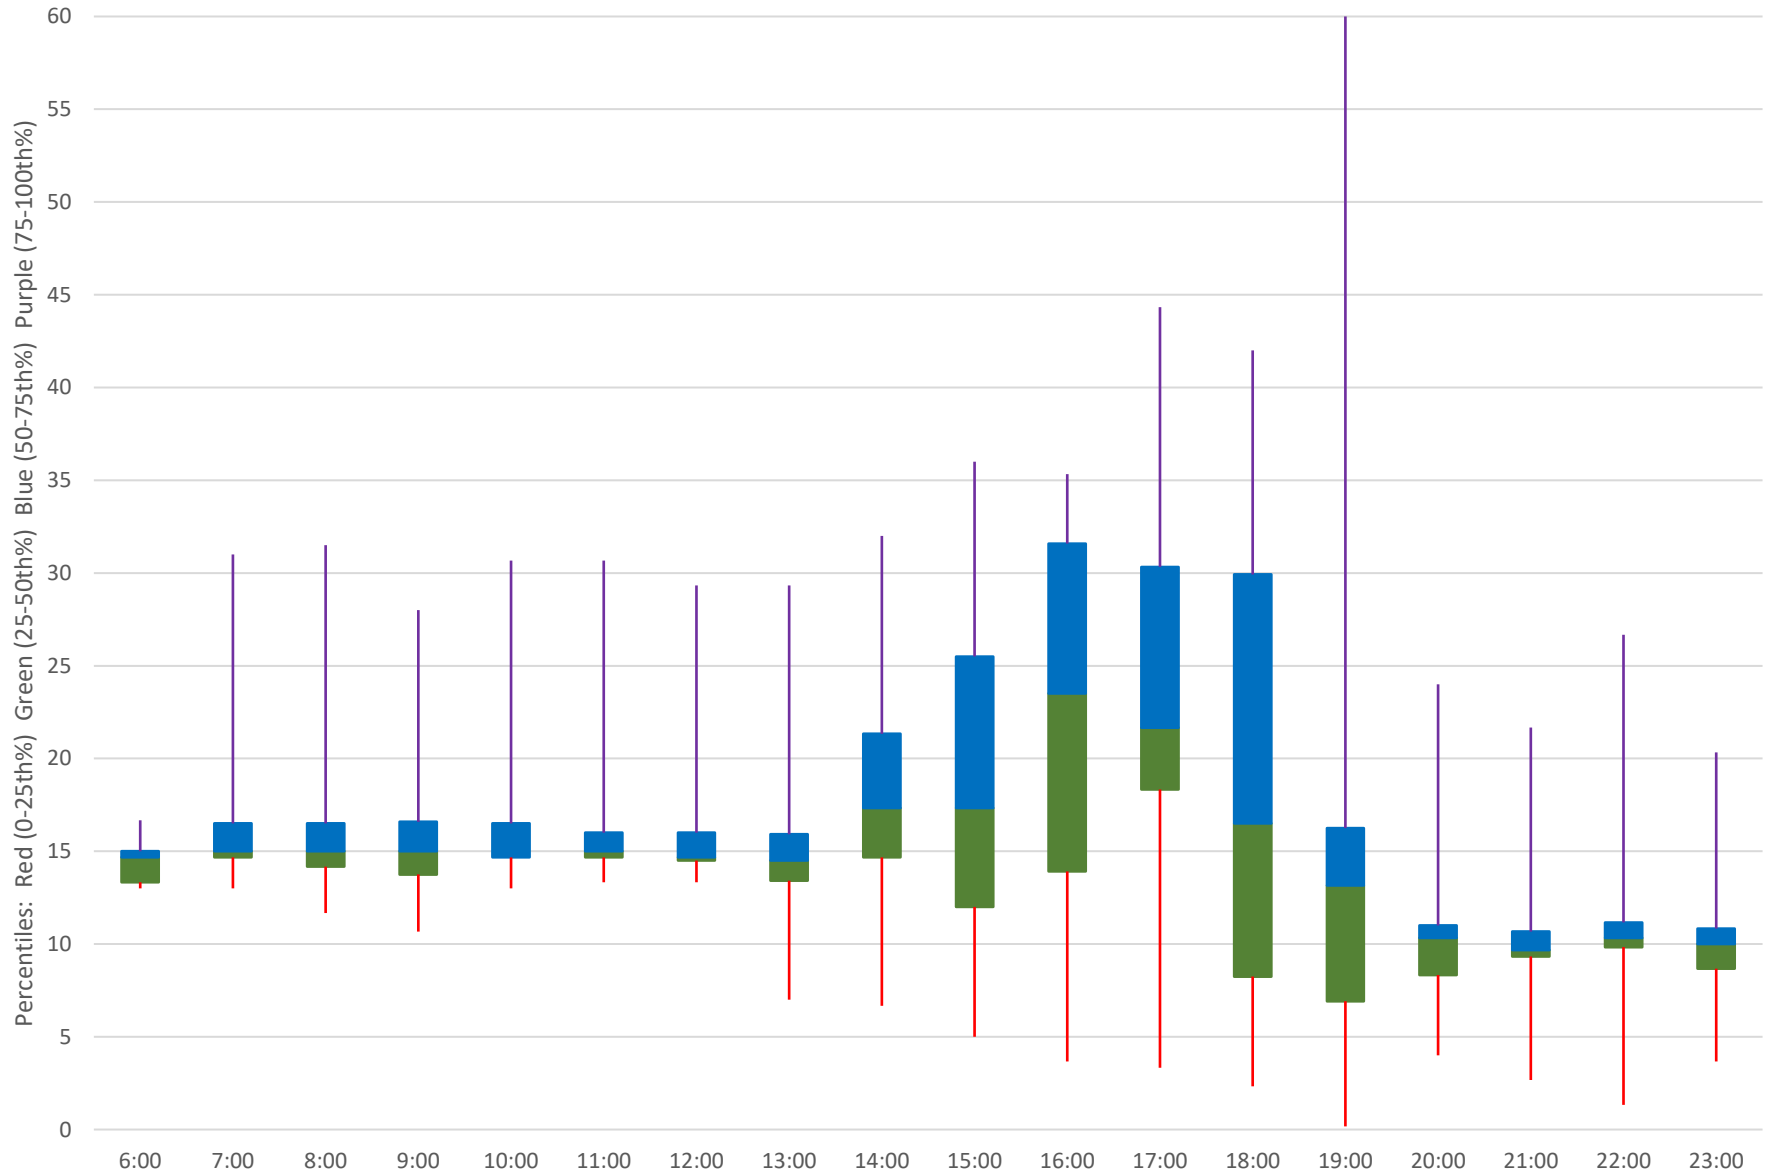

94 Wellesley Headways at S of Bloor Southbound September 2021

Quartiles Week 3

94 Wellesley Headways at S of Bloor Southbound September 2021

94 Wellesley Headways at S of Bloor Southbound September 2021

Quartiles Week 4

94 Wellesley Headways at S of Bloor Southbound September 2021

94 Wellesley Headways at S of Bloor Southbound September 2021

Quartiles Week 5

94 Wellesley Headways at S of Bloor Southbound September 2021 Saturday Statistics