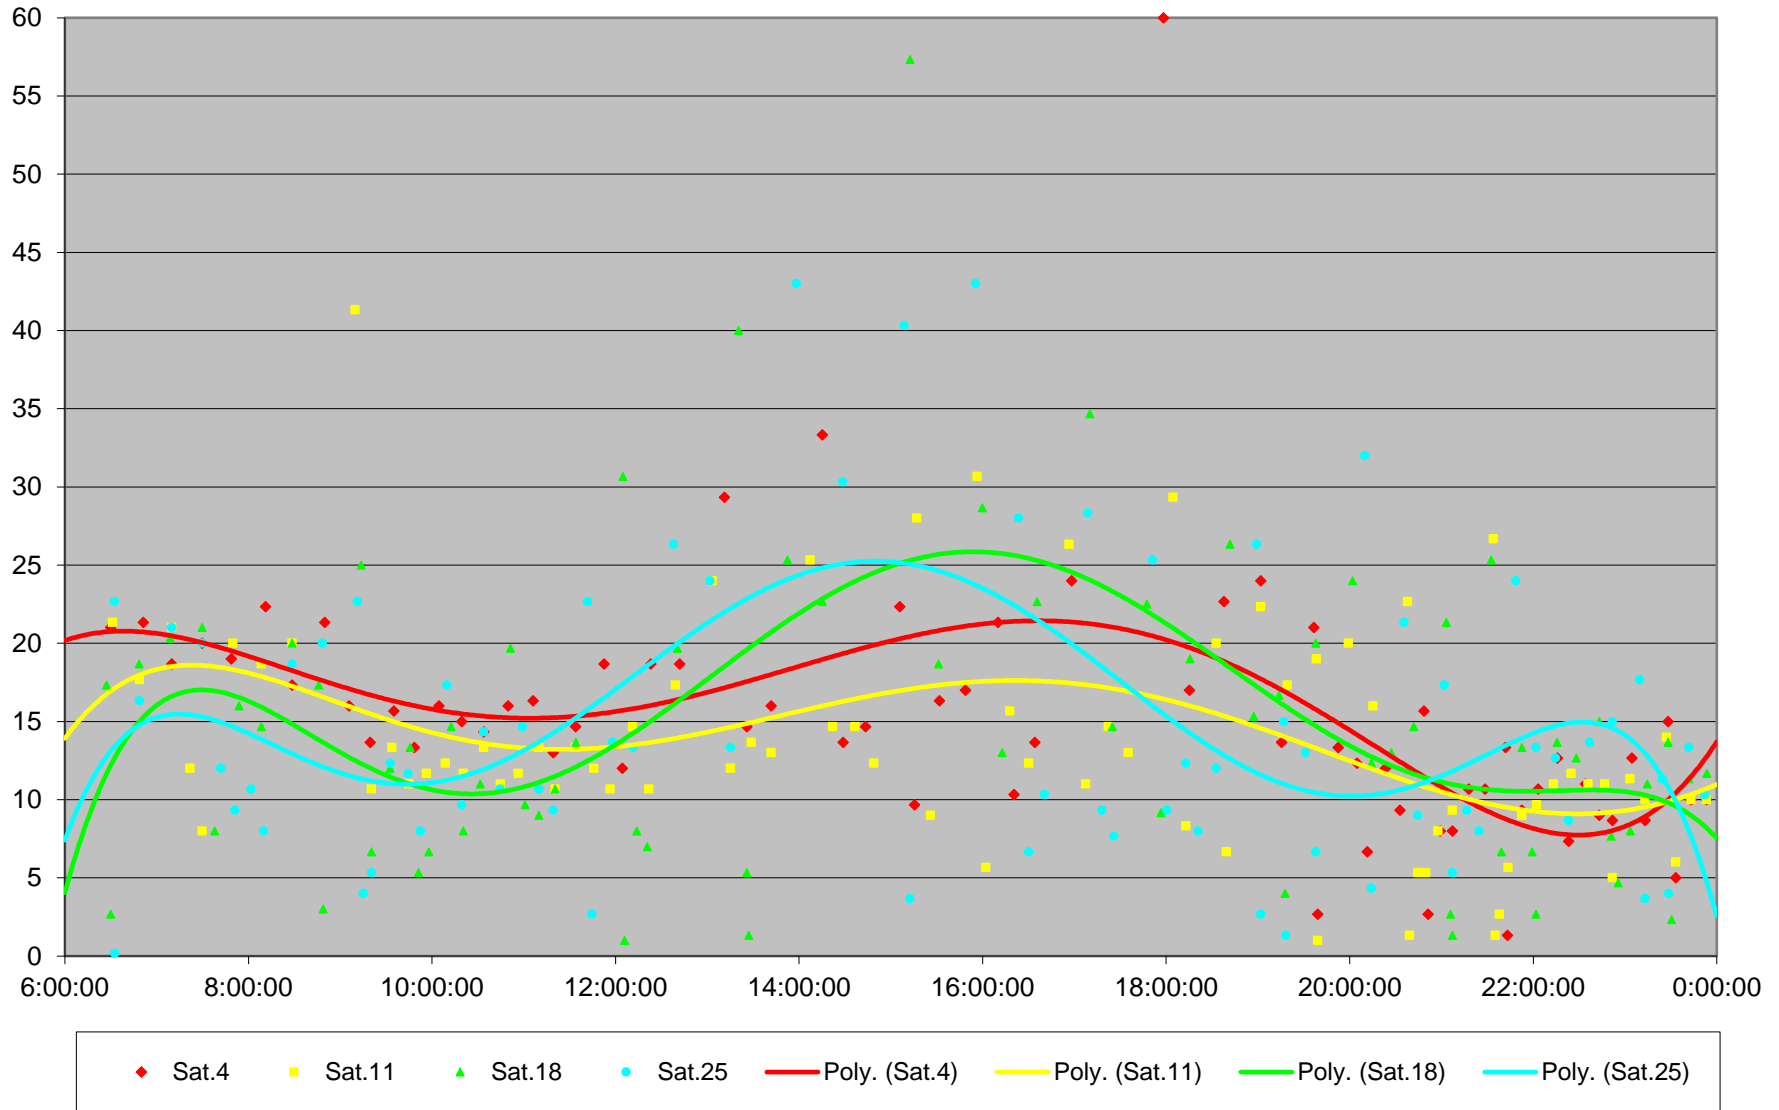

94 Wellesley Headways at S of Bloor Southbound September 2021

94 Wellesley Headways at S of Bloor Southbound September 2021

Quartiles Week 5

94 Wellesley Headways at S of Bloor Southbound September 2021 Saturday Statistics

94 Wellesley Headways at S of Bloor Southbound September 2021

94 Wellesley Headways at S of Bloor Southbound September 2021

Quartiles Saturdays

94 Wellesley Headways at S of Bloor Southbound September 2021 Sunday Statistics