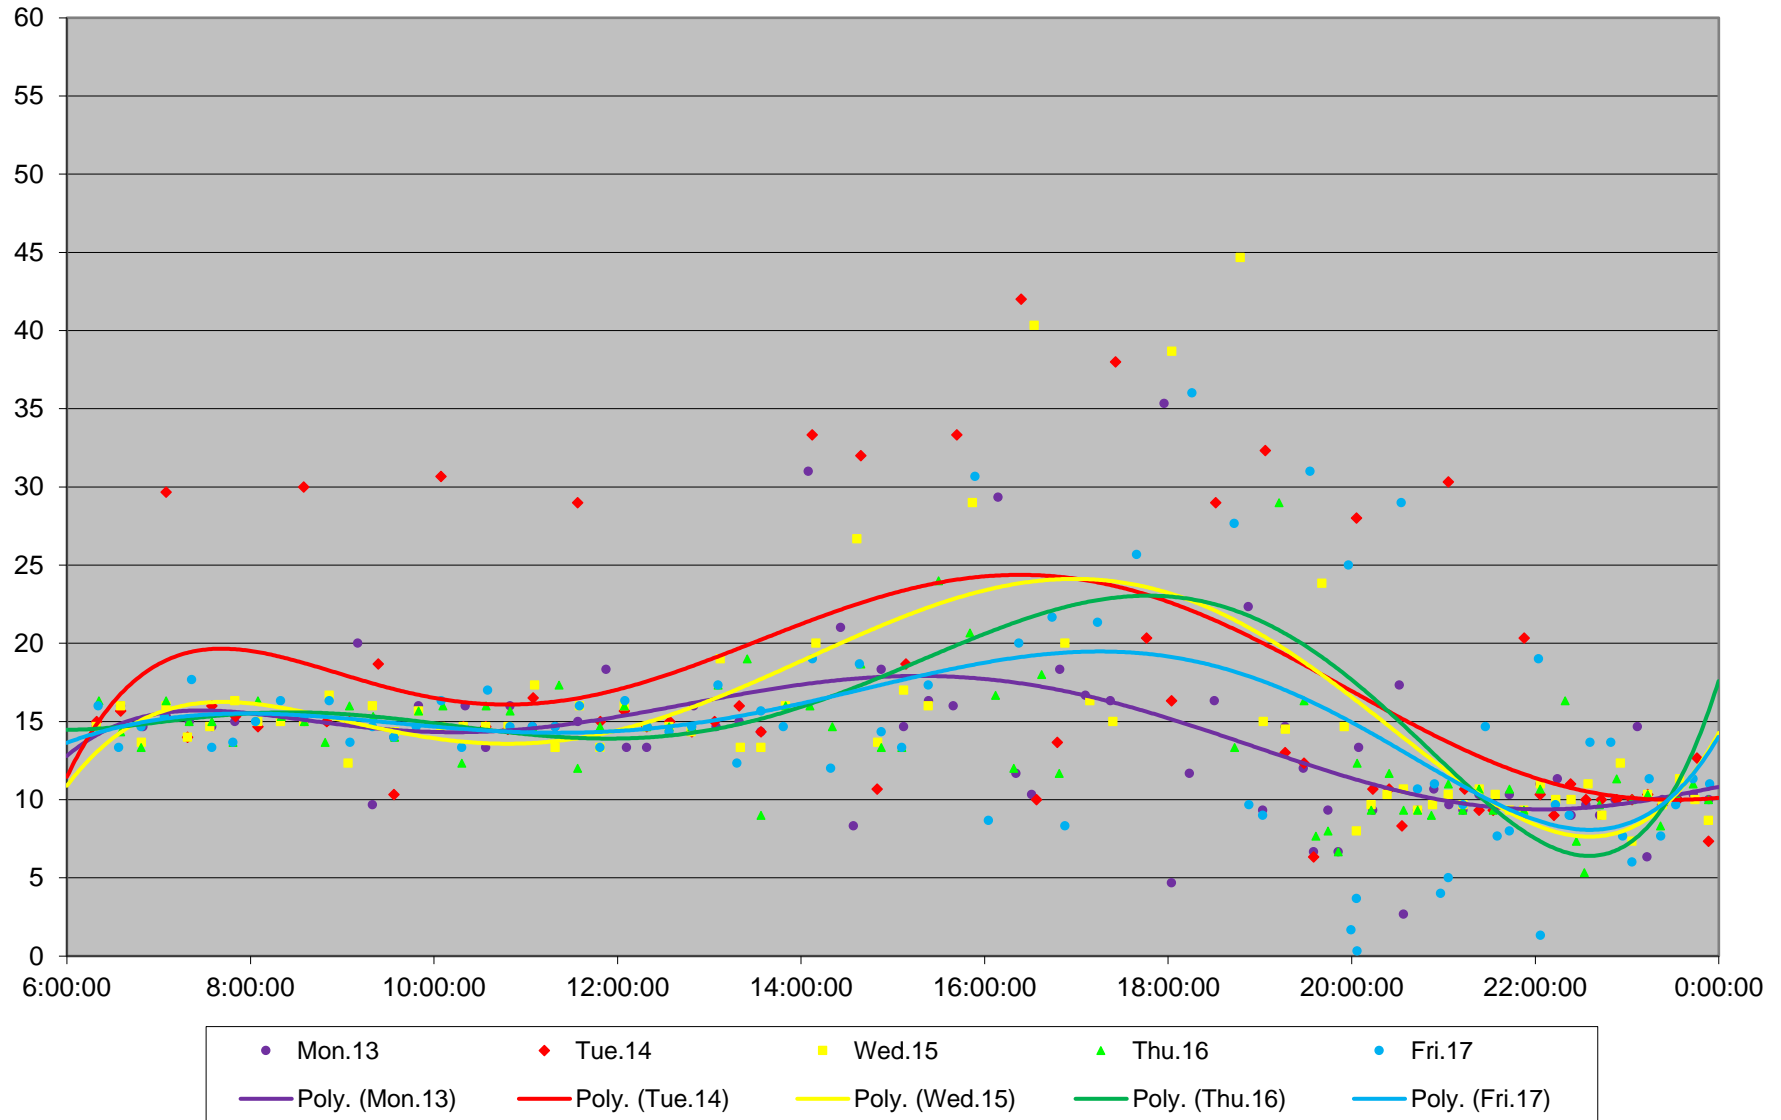

94 Wellesley Headways at S of Bloor Southbound September 2021 Weekday Statistics

94 Wellesley Headways at S of Bloor Southbound September 2021

94 Wellesley Headways at S of Bloor Southbound September 2021

Quartiles Week 1

94 Wellesley Headways at S of Bloor Southbound September 2021

94 Wellesley Headways at S of Bloor Southbound September 2021

Quartiles Week 2

94 Wellesley Headways at S of Bloor Southbound September 2021