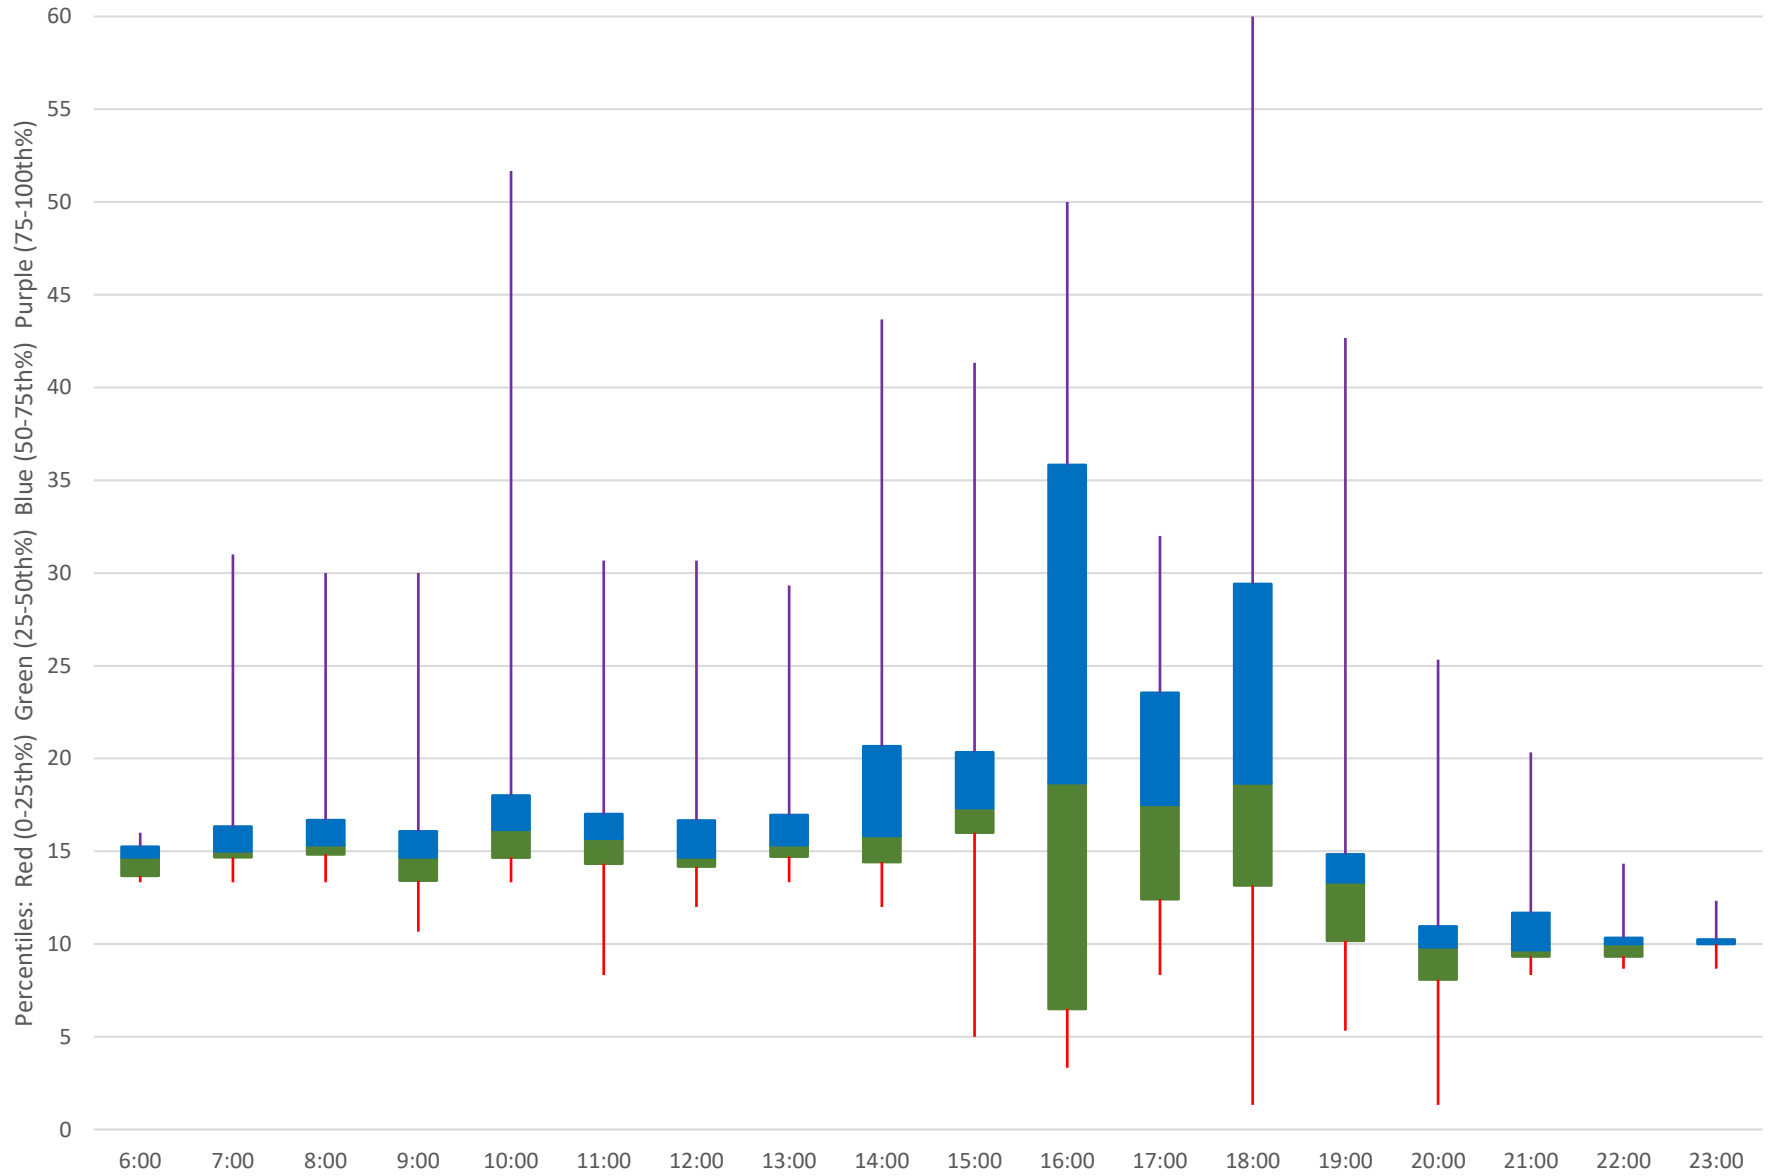

94 Wellesley Headways at S of Bloor Southbound September 2021

Quartiles Week 3

94 Wellesley Headways at S of Bloor Southbound September 2021

94 Wellesley Headways at S of Bloor Southbound September 2021

Quartiles Week 4

94 Wellesley Headways at S of Bloor Southbound September 2021

94 Wellesley Headways at S of Bloor Southbound September 2021

Quartiles Week 5

94 Wellesley Headways at S of Bloor Southbound September 2021 Saturday Statistics