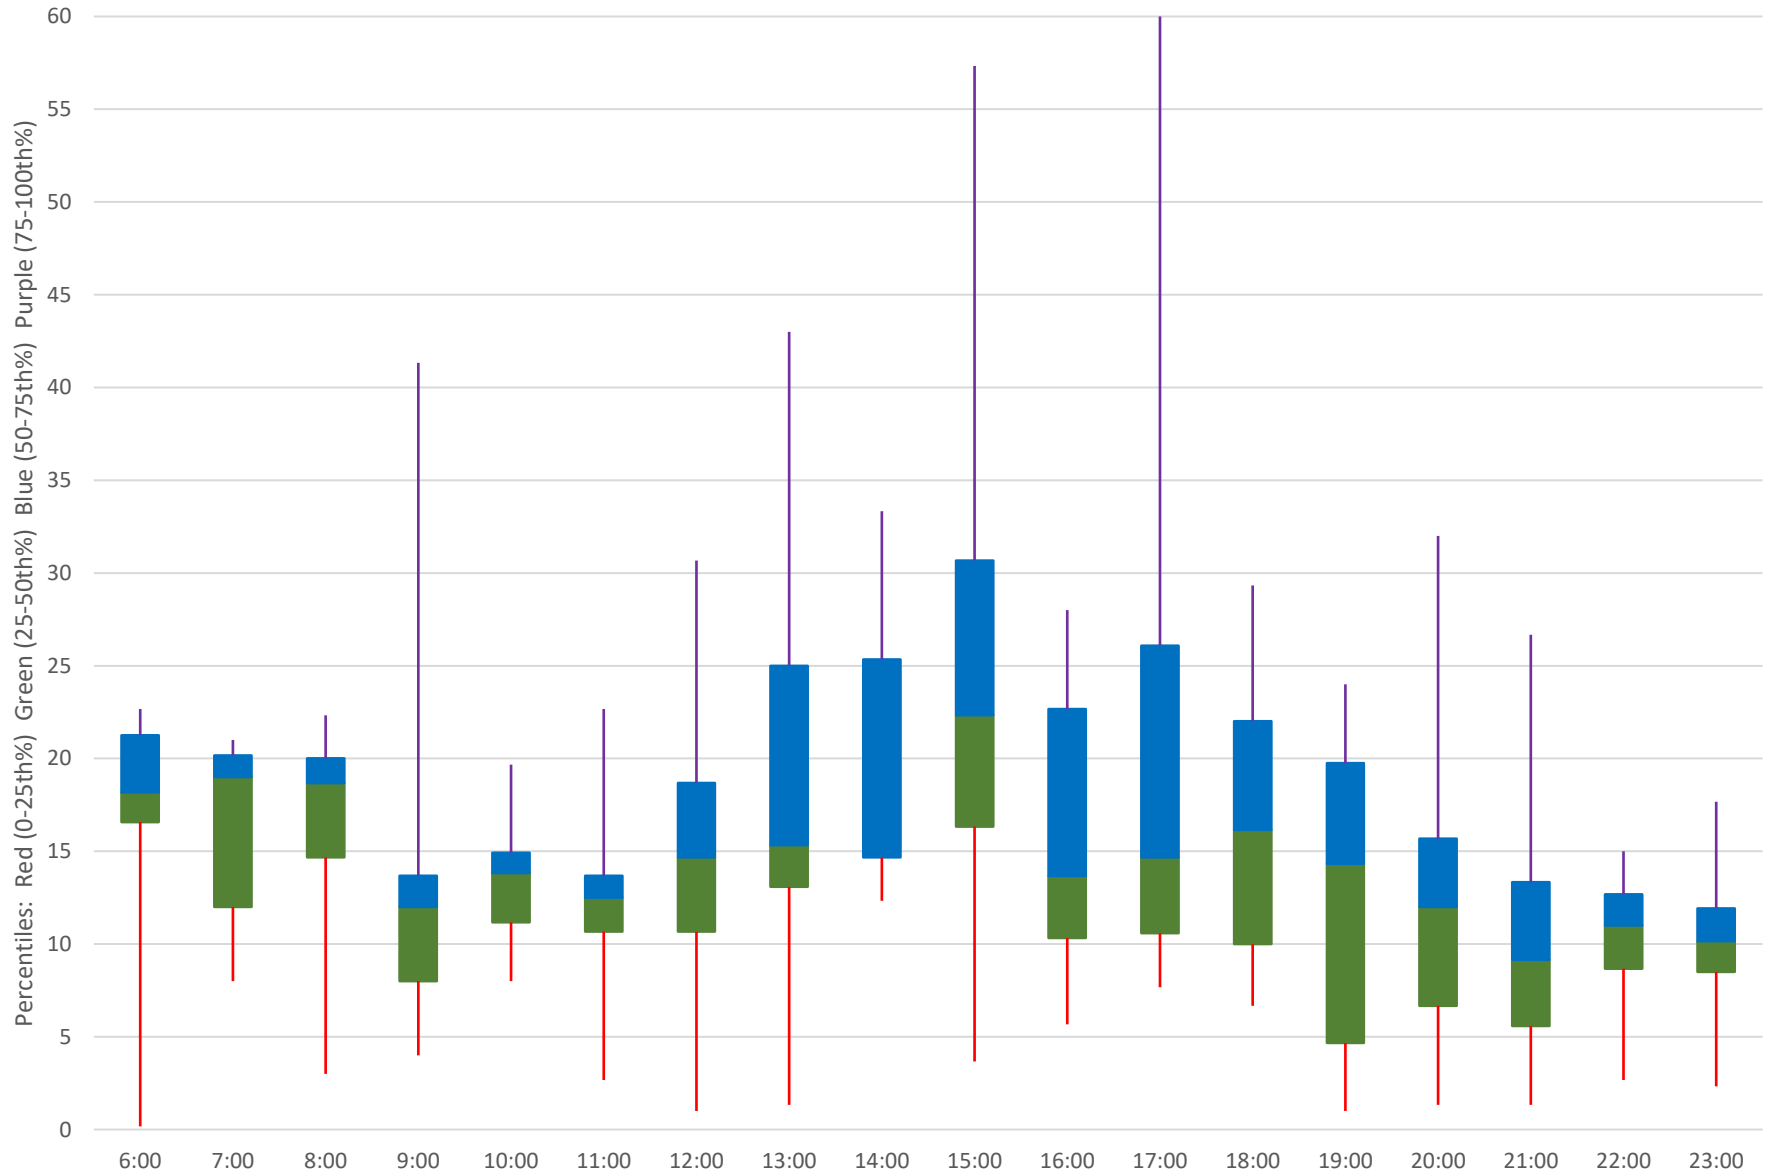

94 Wellesley Headways at S of Bloor Southbound September 2021

94 Wellesley Headways at S of Bloor Southbound September 2021

Quartiles Week 5

94 Wellesley Headways at S of Bloor Southbound September 2021 Saturday Statistics

94 Wellesley Headways at S of Bloor Southbound September 2021

94 Wellesley Headways at S of Bloor Southbound September 2021

Quartiles Saturdays

94 Wellesley Headways at S of Bloor Southbound September 2021 Sunday Statistics