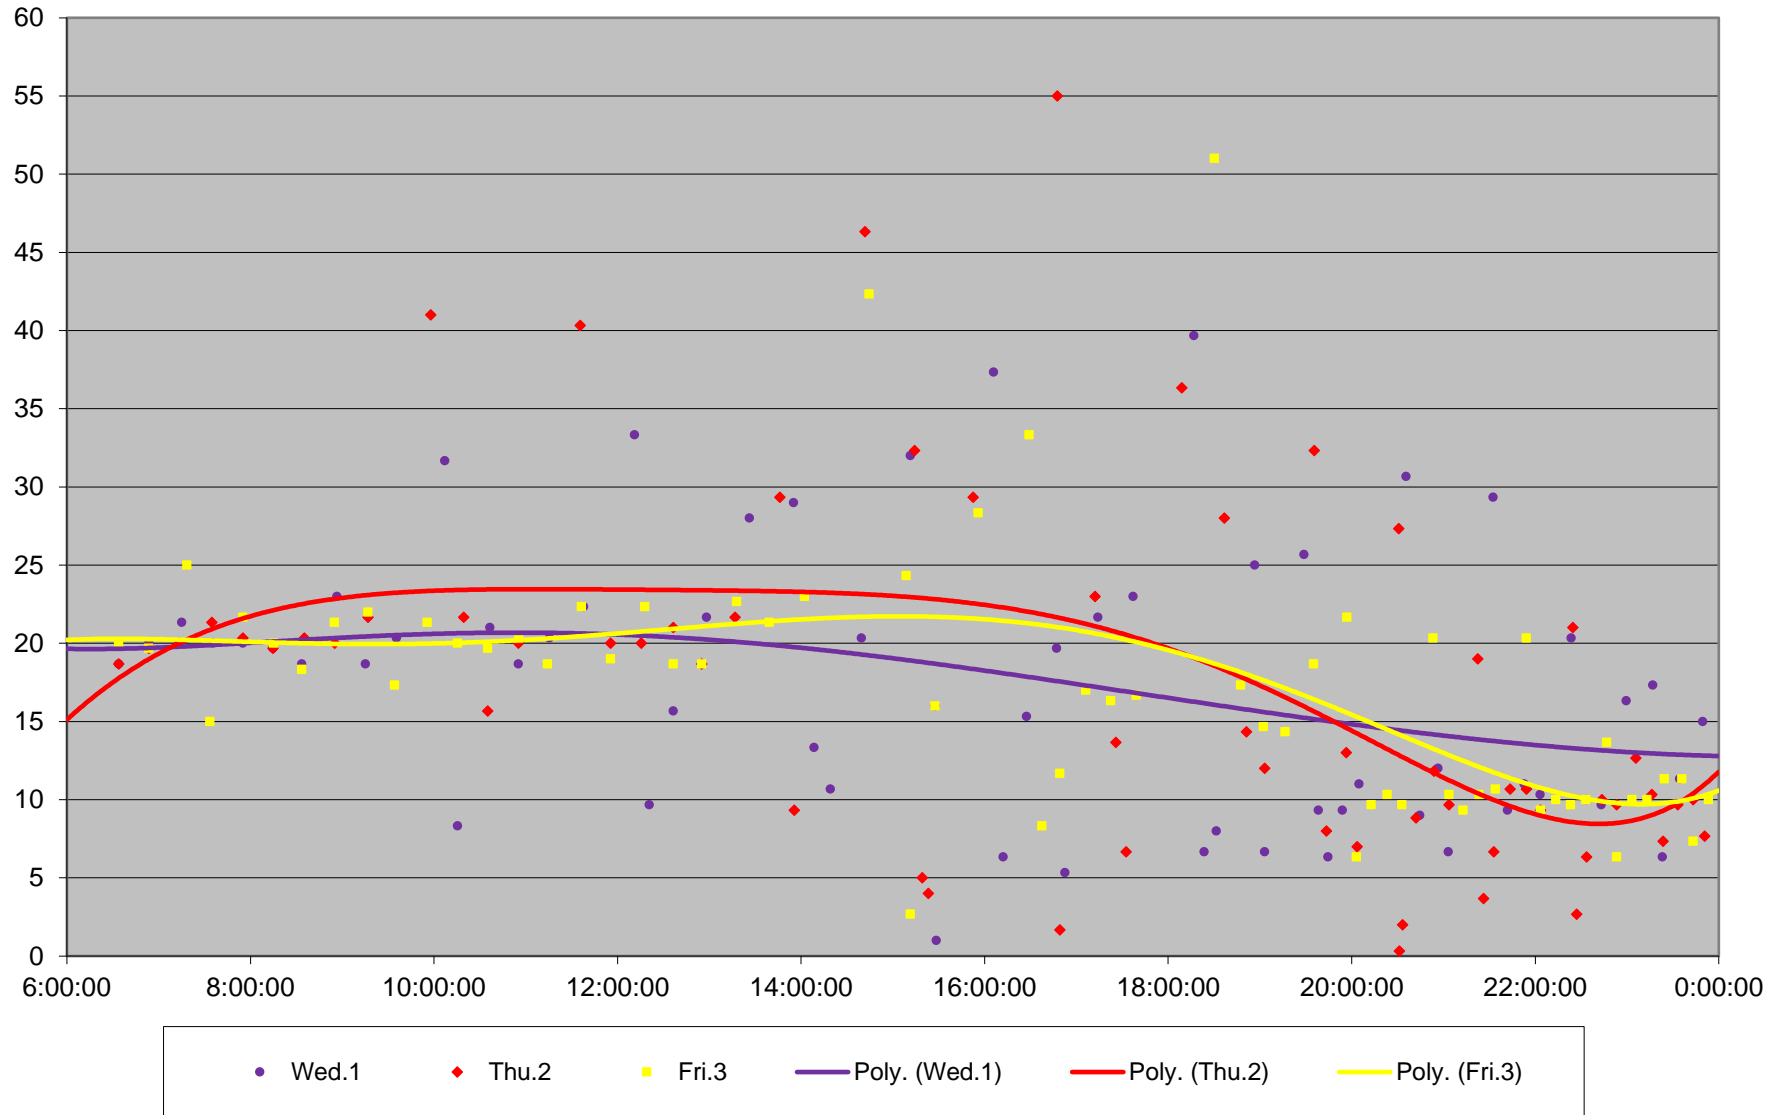

94 Wellesley Headways at S of Bloor Southbound September 2021 Weekday Statistics

94 Wellesley Headways at S of Bloor Southbound September 2021

94 Wellesley Headways at S of Bloor Southbound September 2021

Quartiles Week 1

94 Wellesley Headways at S of Bloor Southbound September 2021

94 Wellesley Headways at S of Bloor Southbound September 2021

Quartiles Week 2

94 Wellesley Headways at S of Bloor Southbound September 2021