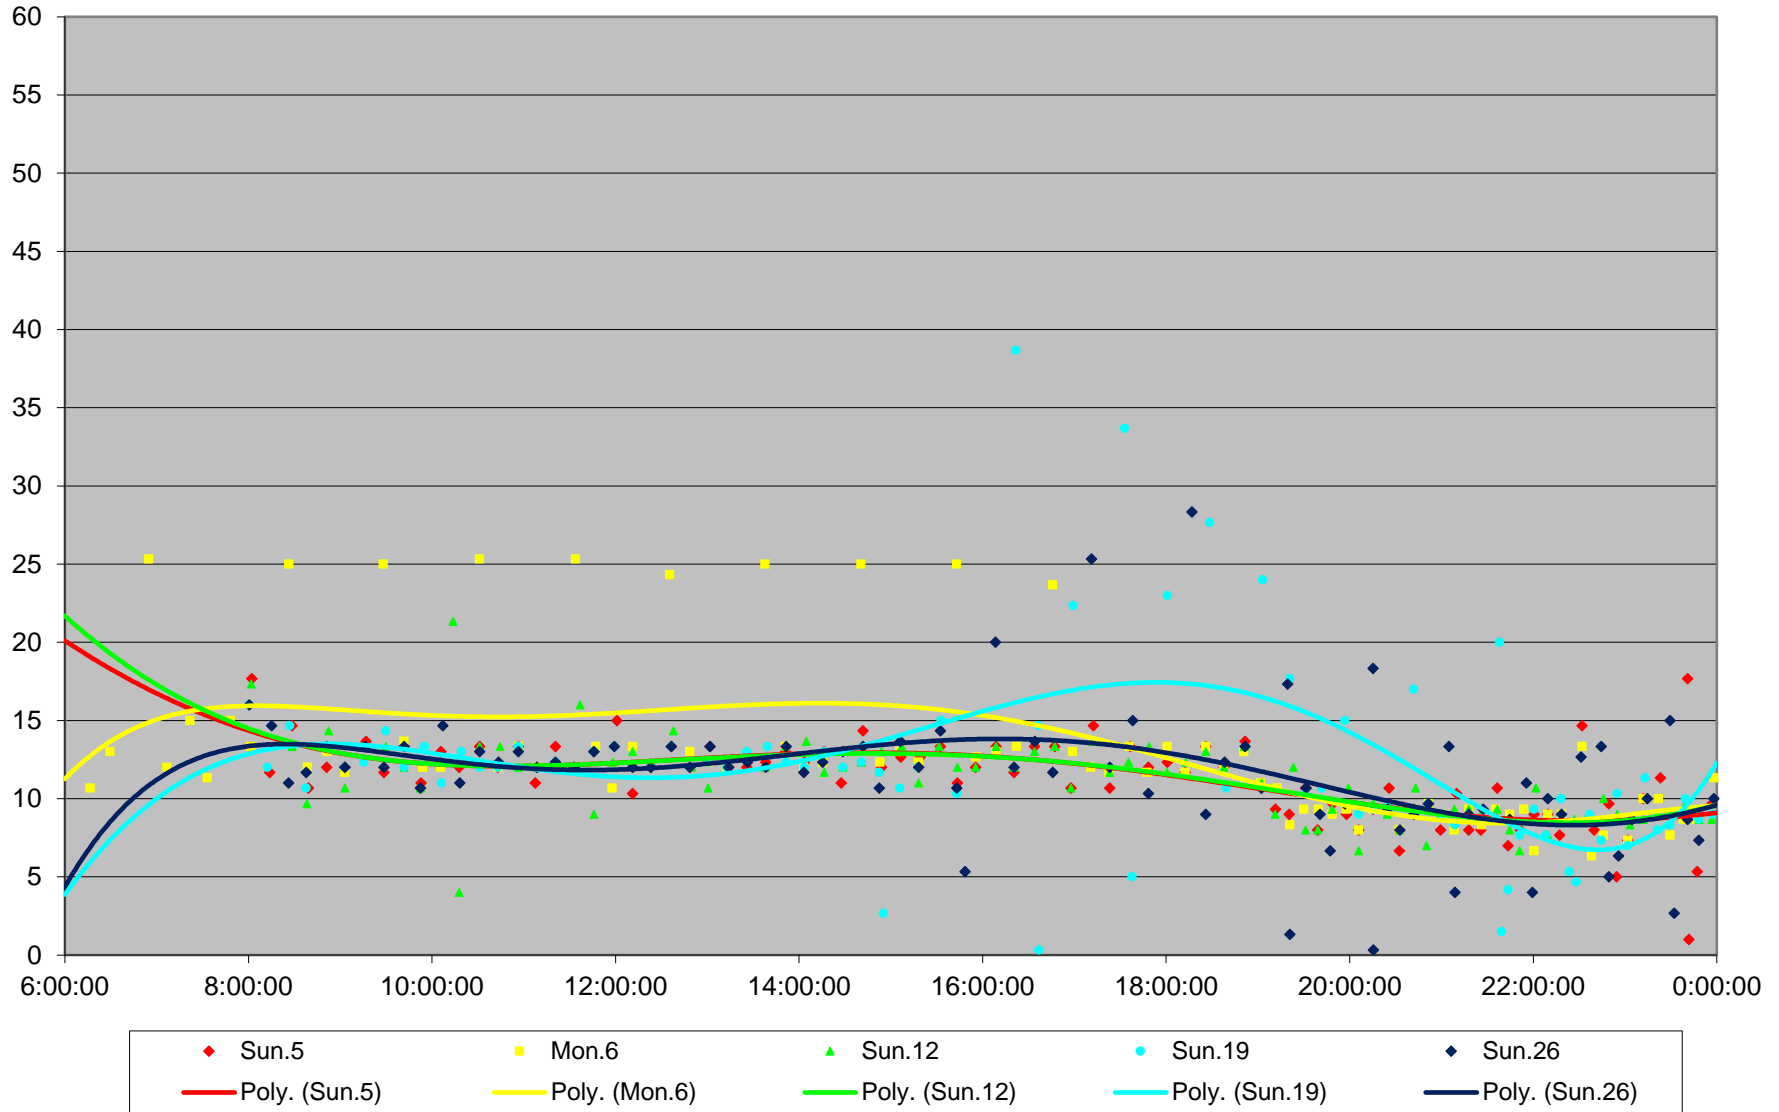

94 Wellesley Headways at S of Bloor Southbound September 2021

94 Wellesley Headways at S of Bloor Southbound September 2021

Quartiles Saturdays

94 Wellesley Headways at S of Bloor Southbound September 2021 Sunday Statistics

94 Wellesley Headways at S of Bloor Southbound September 2021

94 Wellesley Headways at S of Bloor Southbound September 2021

Quartiles Sundays/Holidays