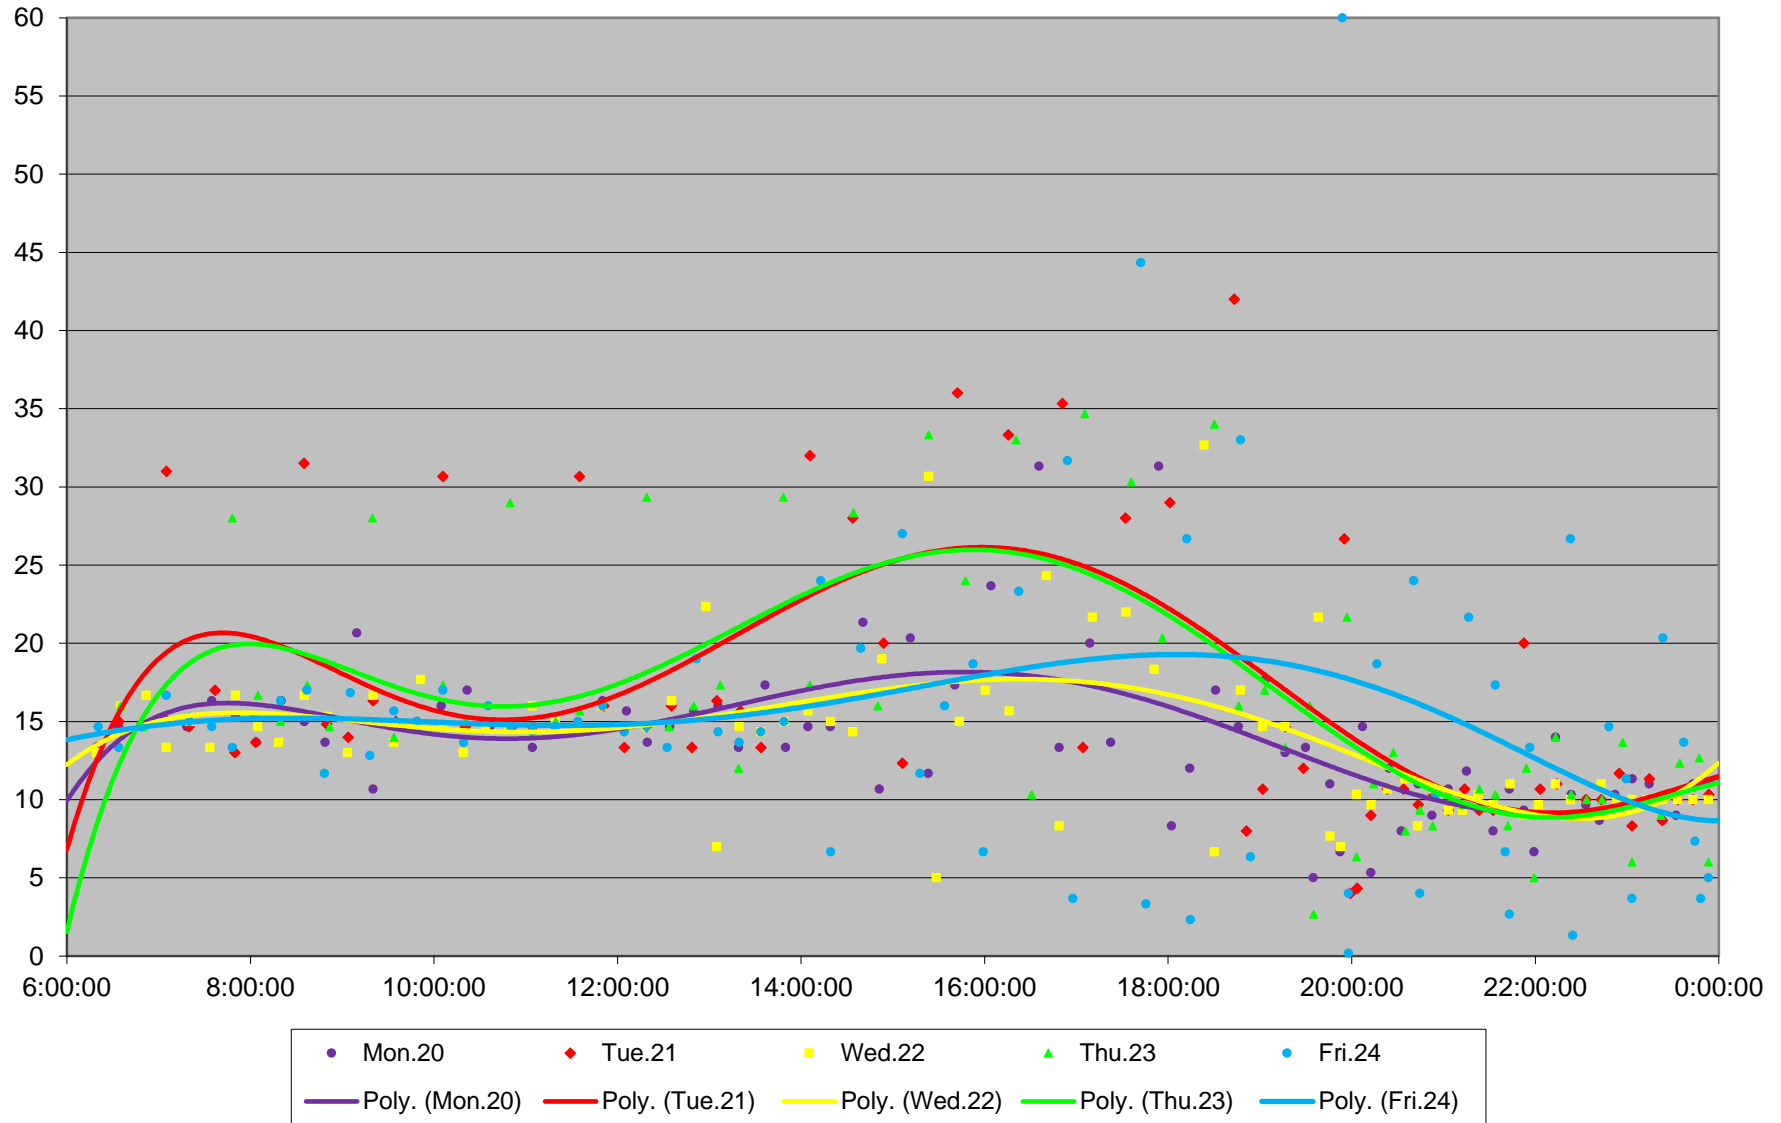

94 Wellesley Headways at S of Bloor Southbound September 2021