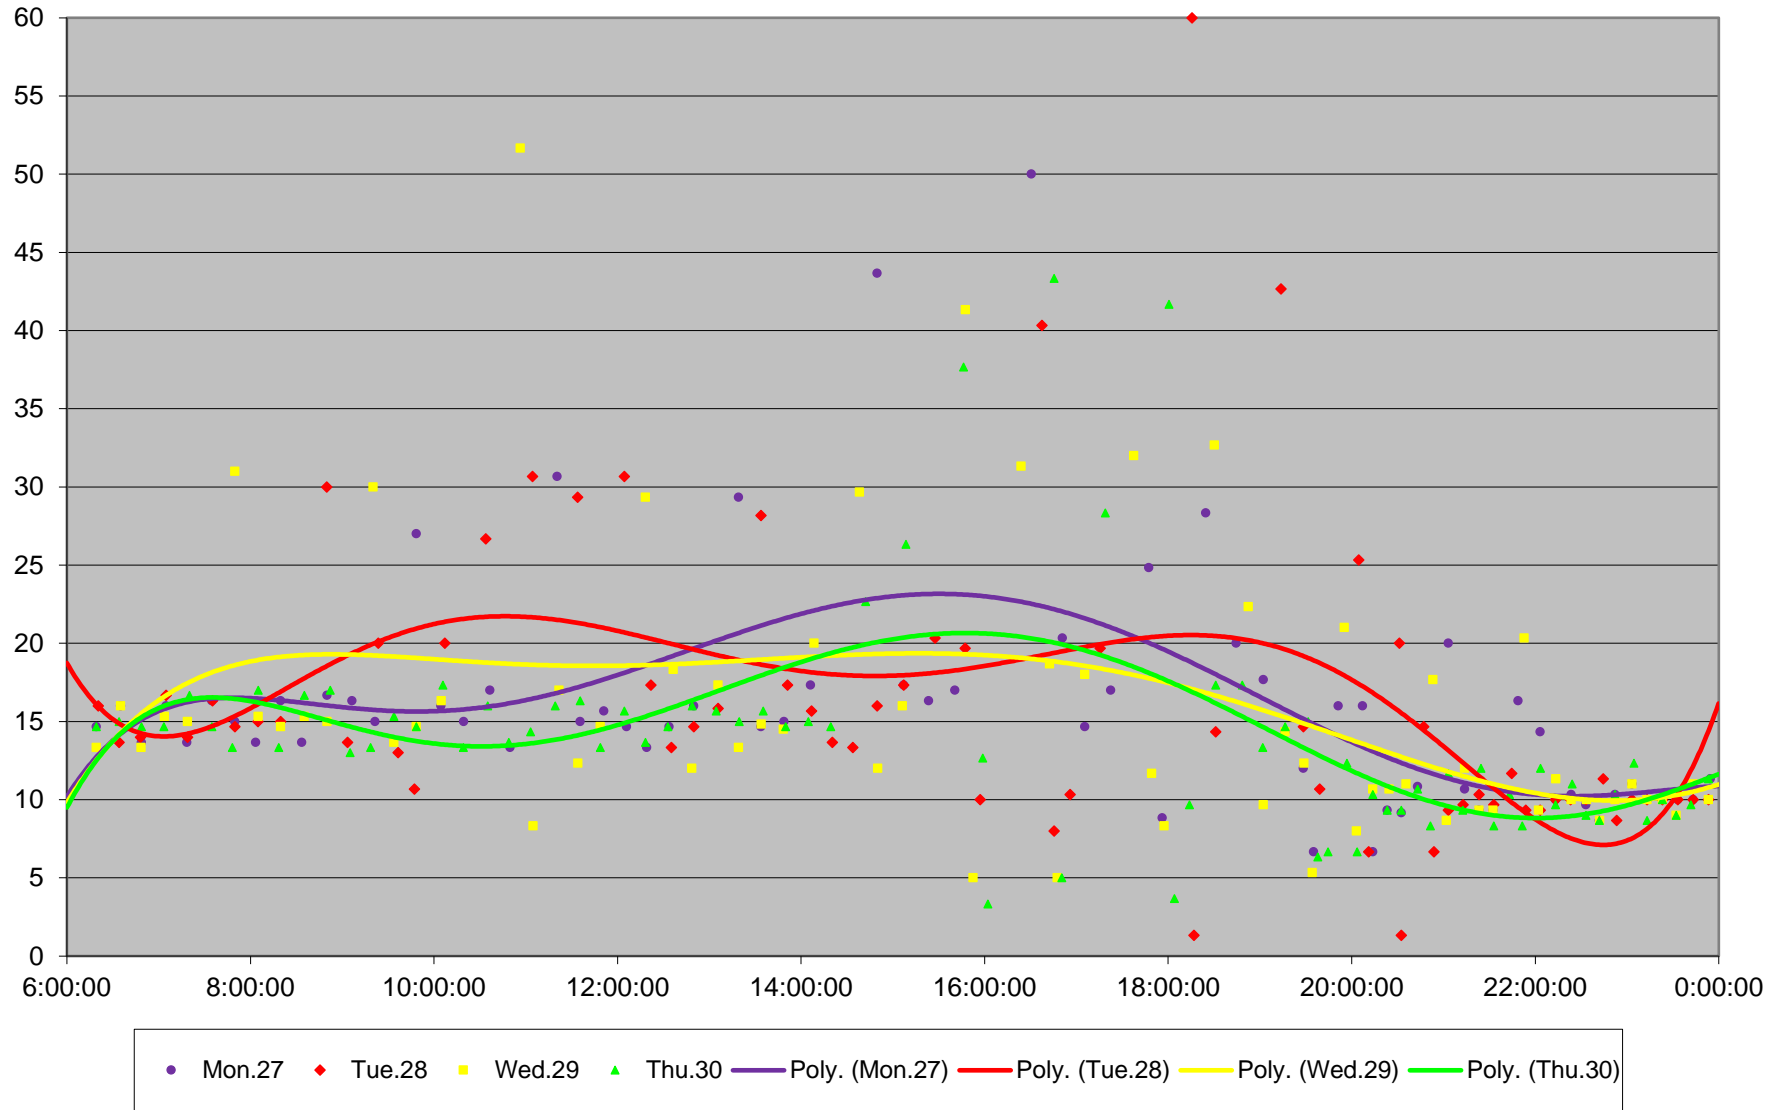

94 Wellesley Headways at S of Bloor Southbound September 2021

Quartiles Week 3

94 Wellesley Headways at S of Bloor Southbound September 2021

94 Wellesley Headways at S of Bloor Southbound September 2021

Quartiles Week 4

94 Wellesley Headways at S of Bloor Southbound September 2021

94 Wellesley Headways at S of Bloor Southbound September 2021

Quartiles Week 5

94 Wellesley Headways at S of Bloor Southbound September 2021 Saturday Statistics