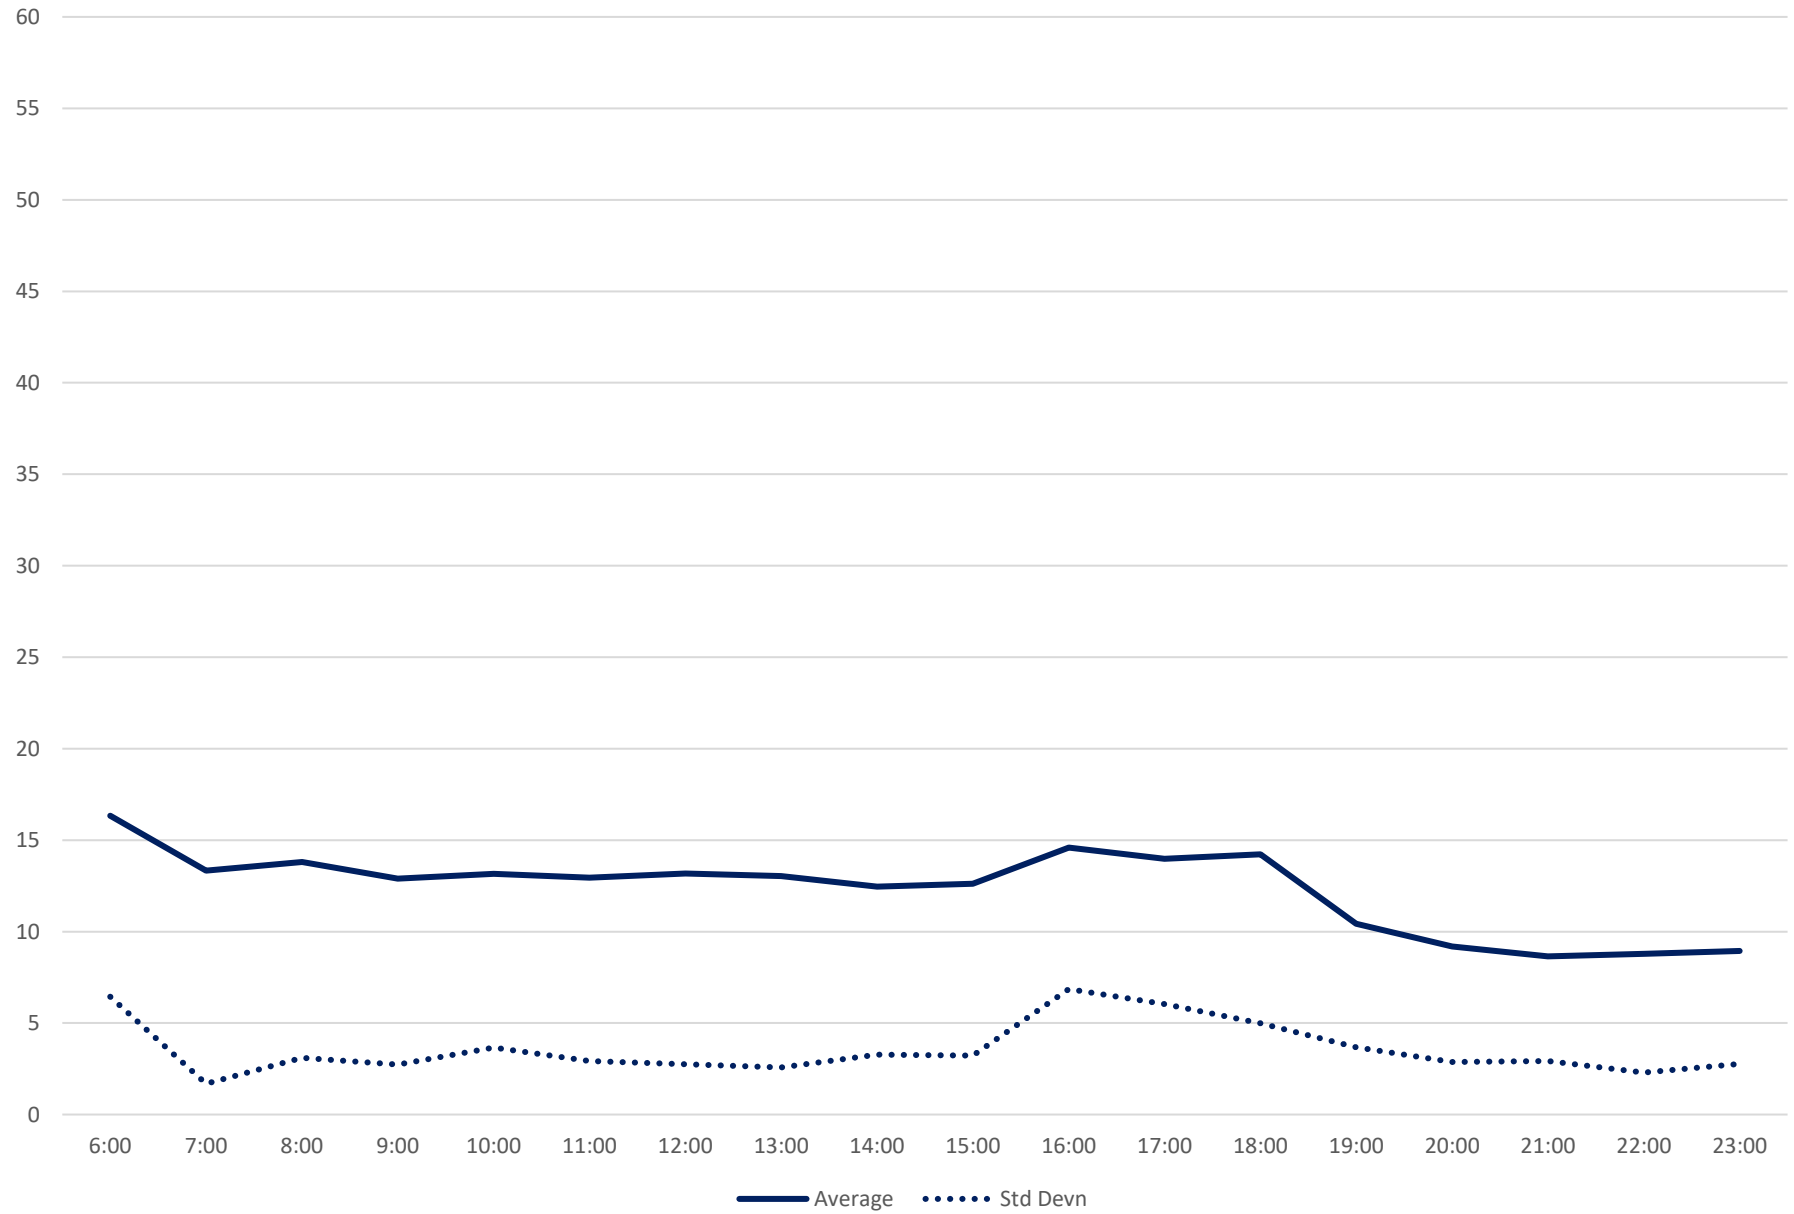

94 Wellesley Headways at S of Bloor Southbound September 2021

94 Wellesley Headways at S of Bloor Southbound September 2021

Quartiles Week 5

94 Wellesley Headways at S of Bloor Southbound September 2021 Saturday Statistics

94 Wellesley Headways at S of Bloor Southbound September 2021

94 Wellesley Headways at S of Bloor Southbound September 2021

Quartiles Saturdays

94 Wellesley Headways at S of Bloor Southbound September 2021 Sunday Statistics

94 Wellesley Headways at S of Bloor Southbound September 2021

94 Wellesley Headways at S of Bloor Southbound September 2021

Quartiles Sundays/Holidays