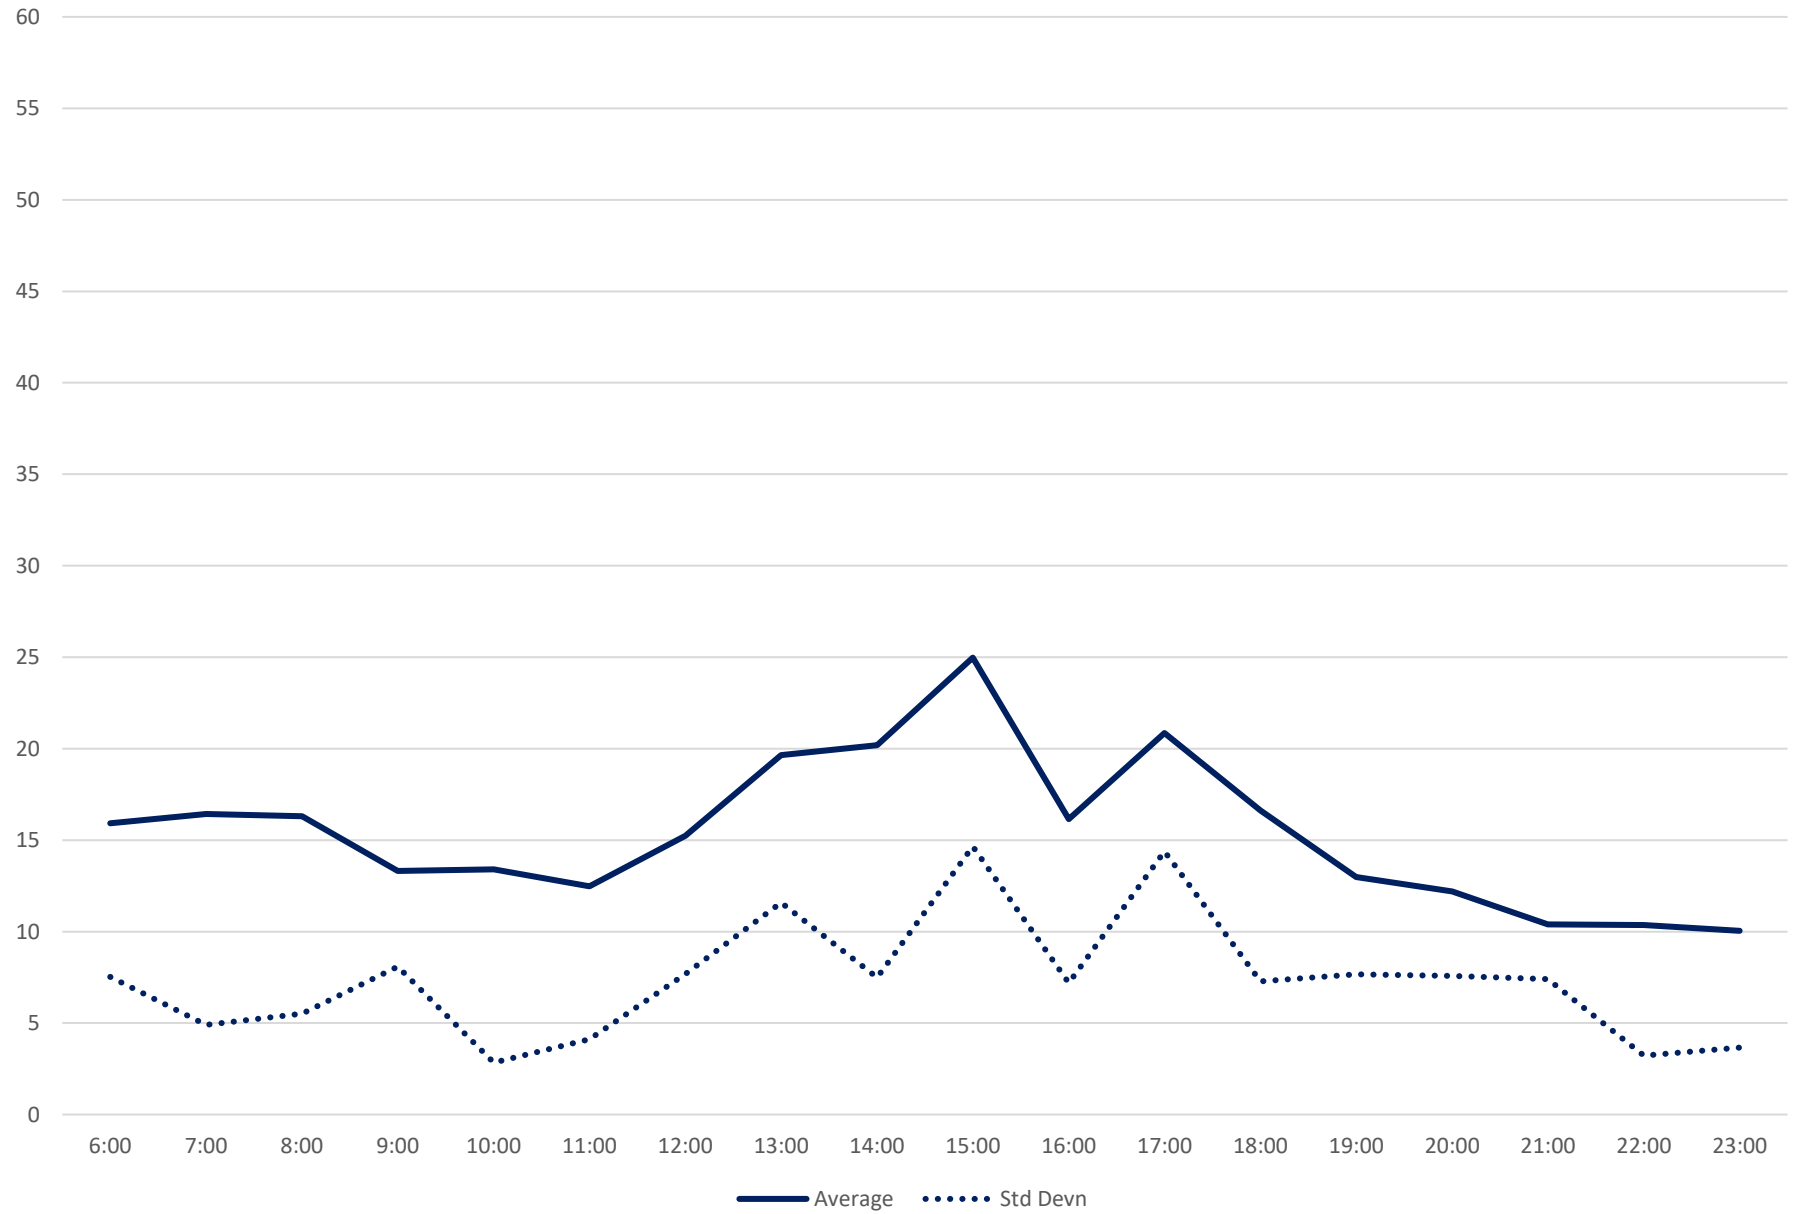

94 Wellesley Headways at S of Bloor Southbound September 2021

94 Wellesley Headways at S of Bloor Southbound September 2021

Quartiles Week 5

94 Wellesley Headways at S of Bloor Southbound September 2021 Saturday Statistics

94 Wellesley Headways at S of Bloor Southbound September 2021

94 Wellesley Headways at S of Bloor Southbound September 2021

Quartiles Saturdays

94 Wellesley Headways at S of Bloor Southbound September 2021 Sunday Statistics