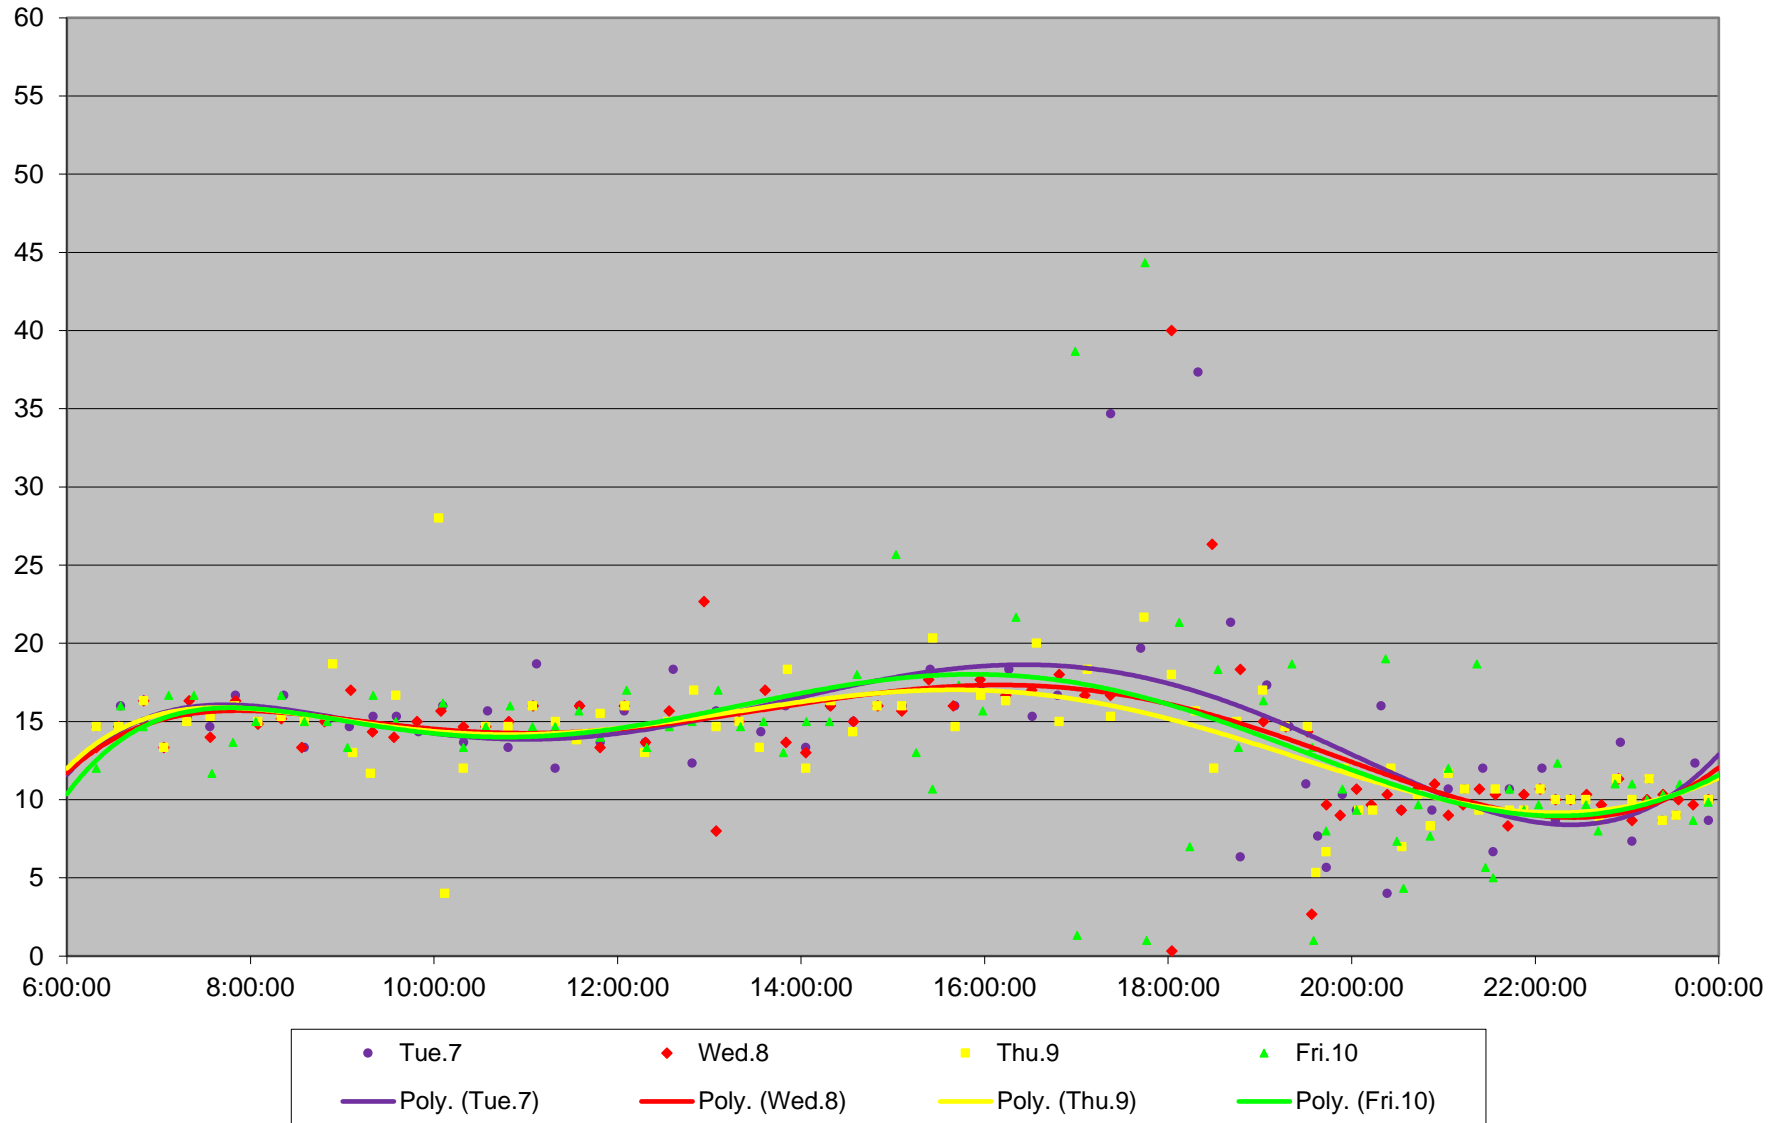

94 Wellesley Headways at S of Bloor Southbound September 2021