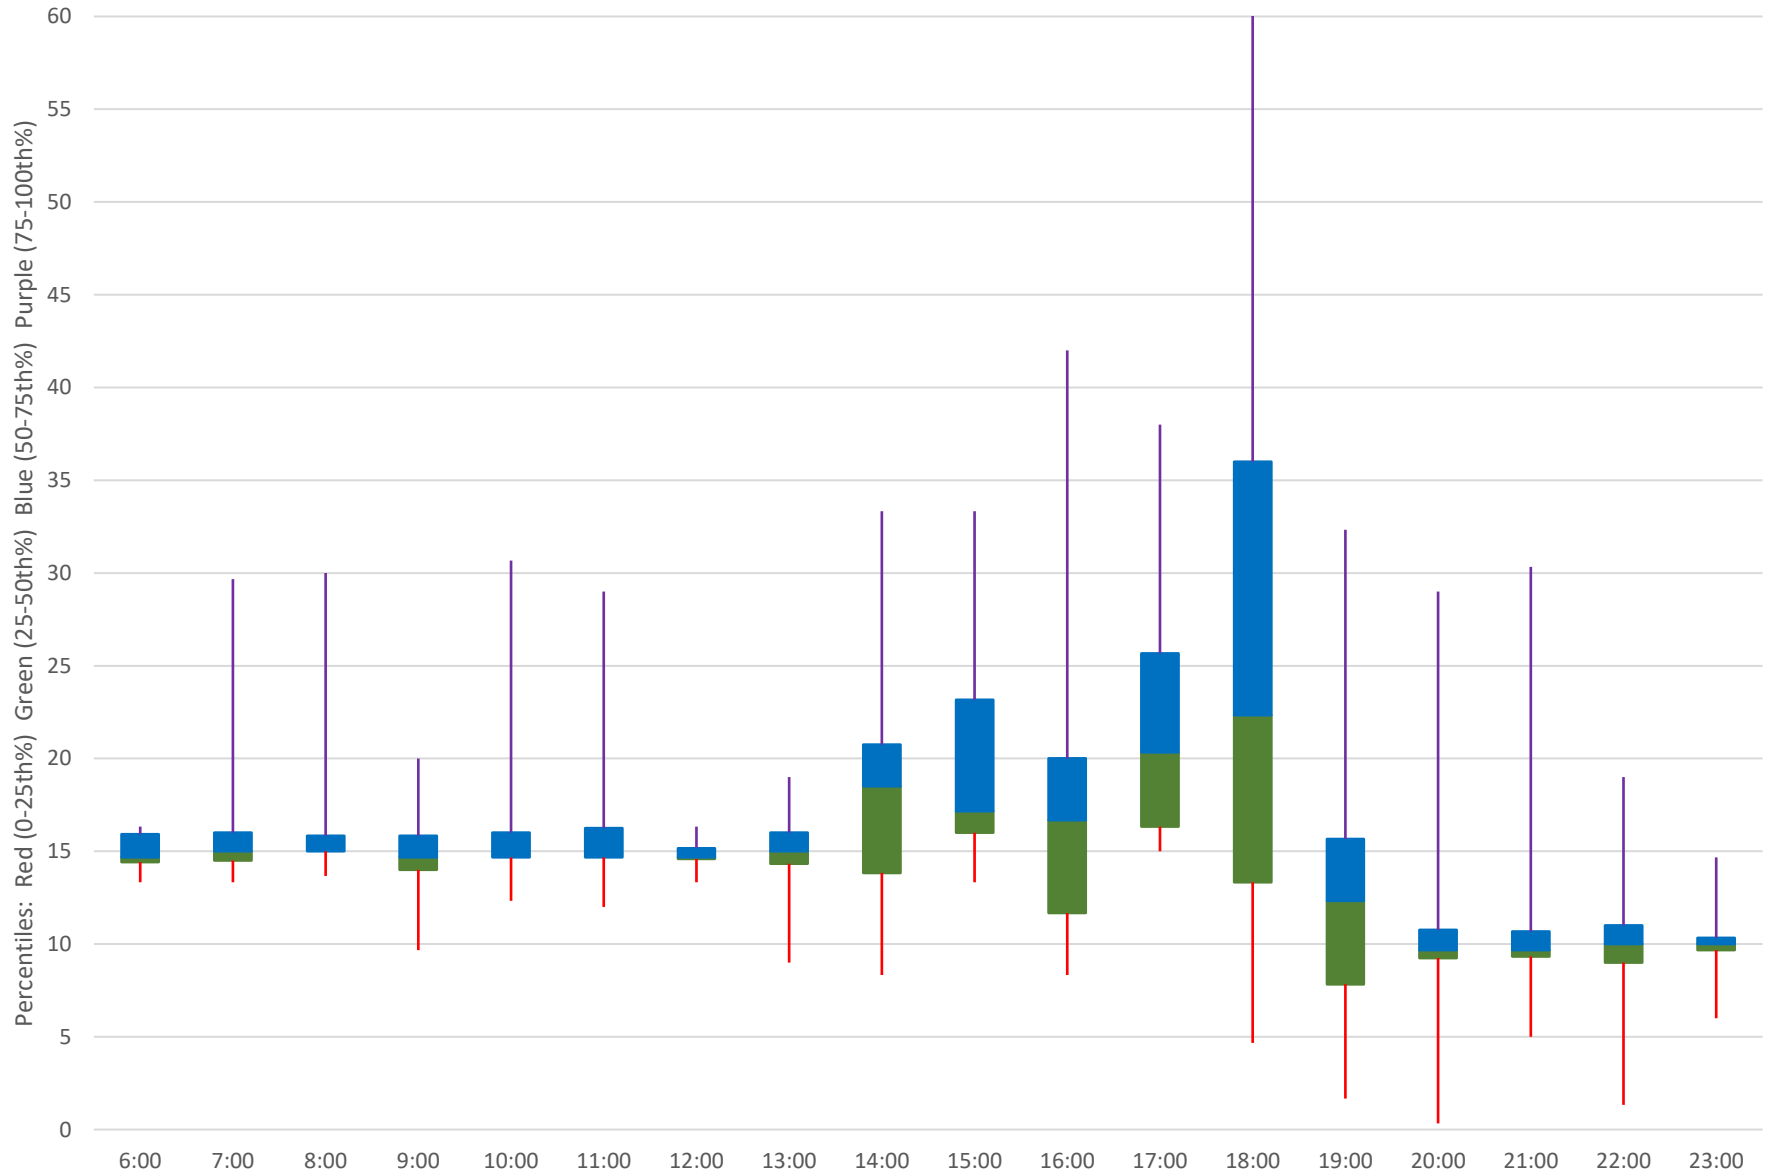

94 Wellesley Headways at S of Bloor Southbound September 2021

Quartiles Week 3