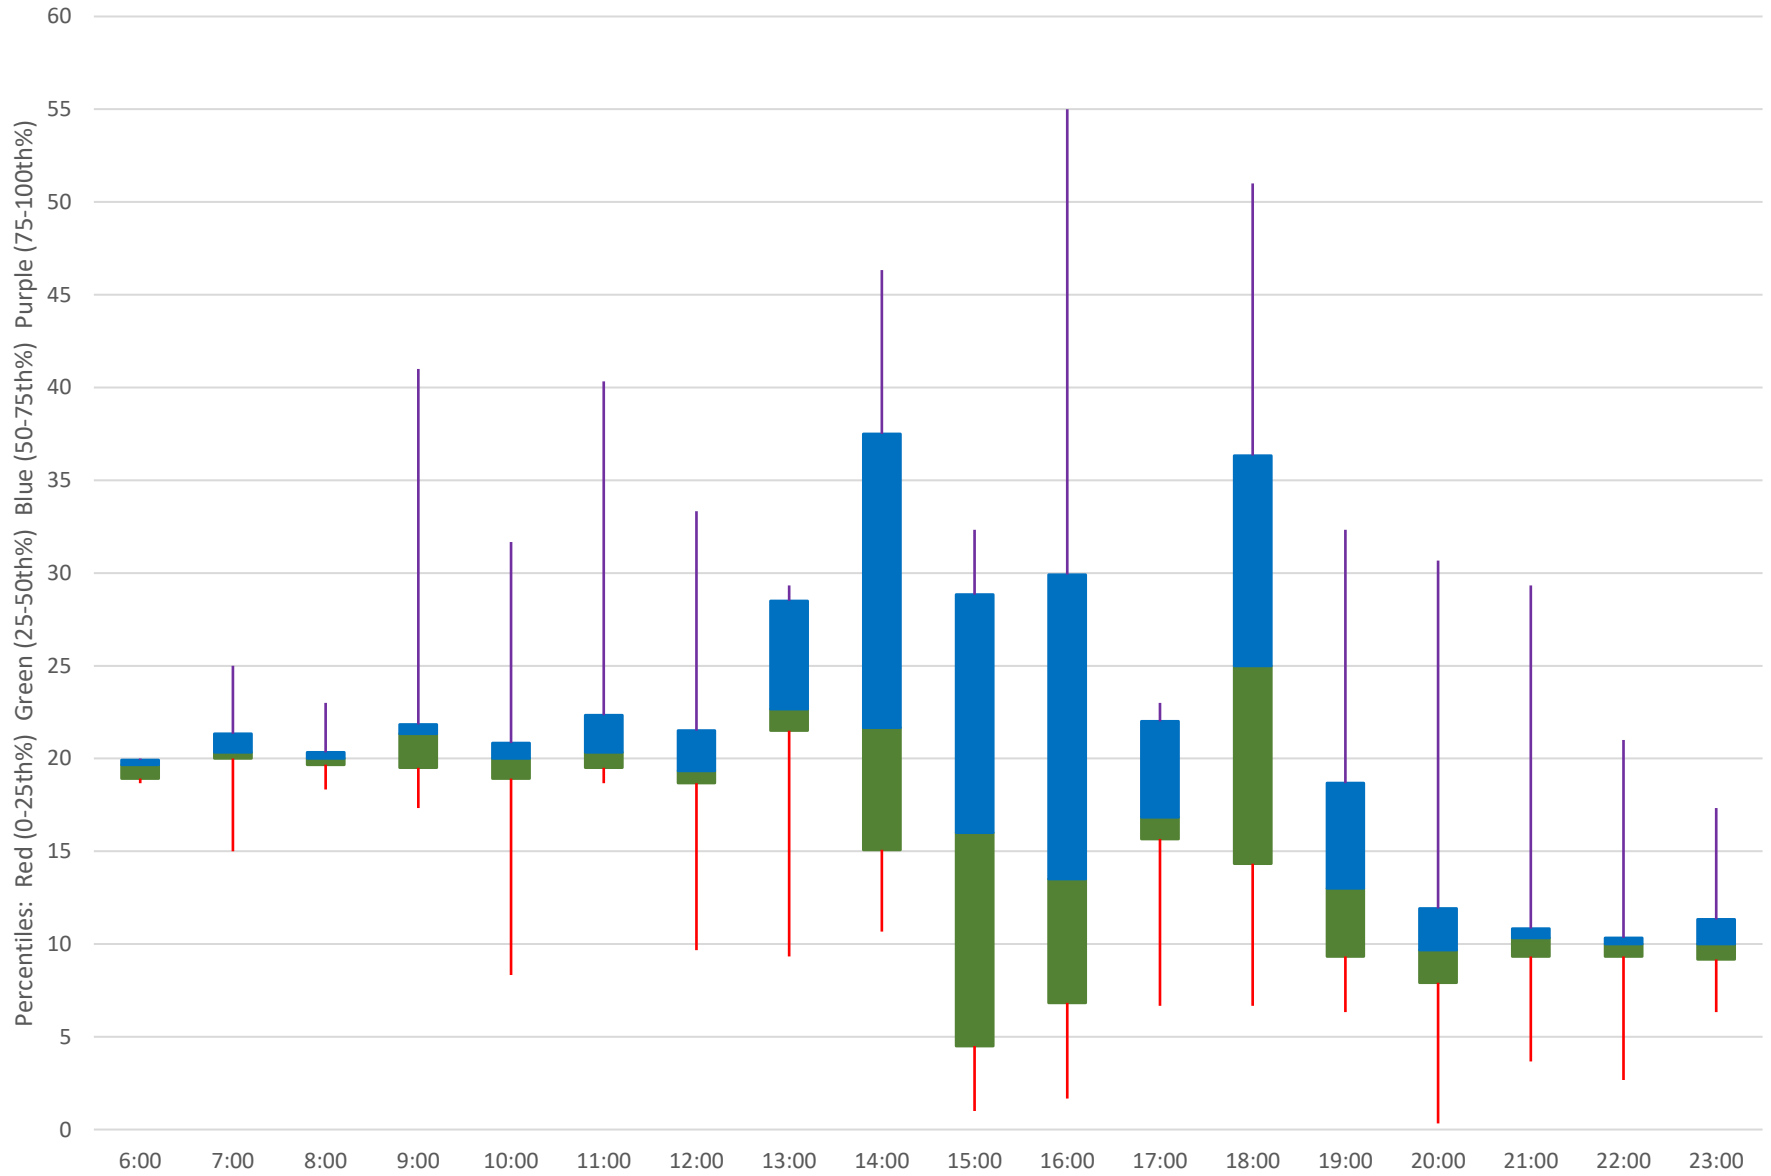

94 Wellesley Headways at S of Bloor Southbound September 2021 Weekday Statistics

94 Wellesley Headways at S of Bloor Southbound September 2021

94 Wellesley Headways at S of Bloor Southbound September 2021

Quartiles Week 1

94 Wellesley Headways at S of Bloor Southbound September 2021

94 Wellesley Headways at S of Bloor Southbound September 2021

Quartiles Week 2

94 Wellesley Headways at S of Bloor Southbound September 2021