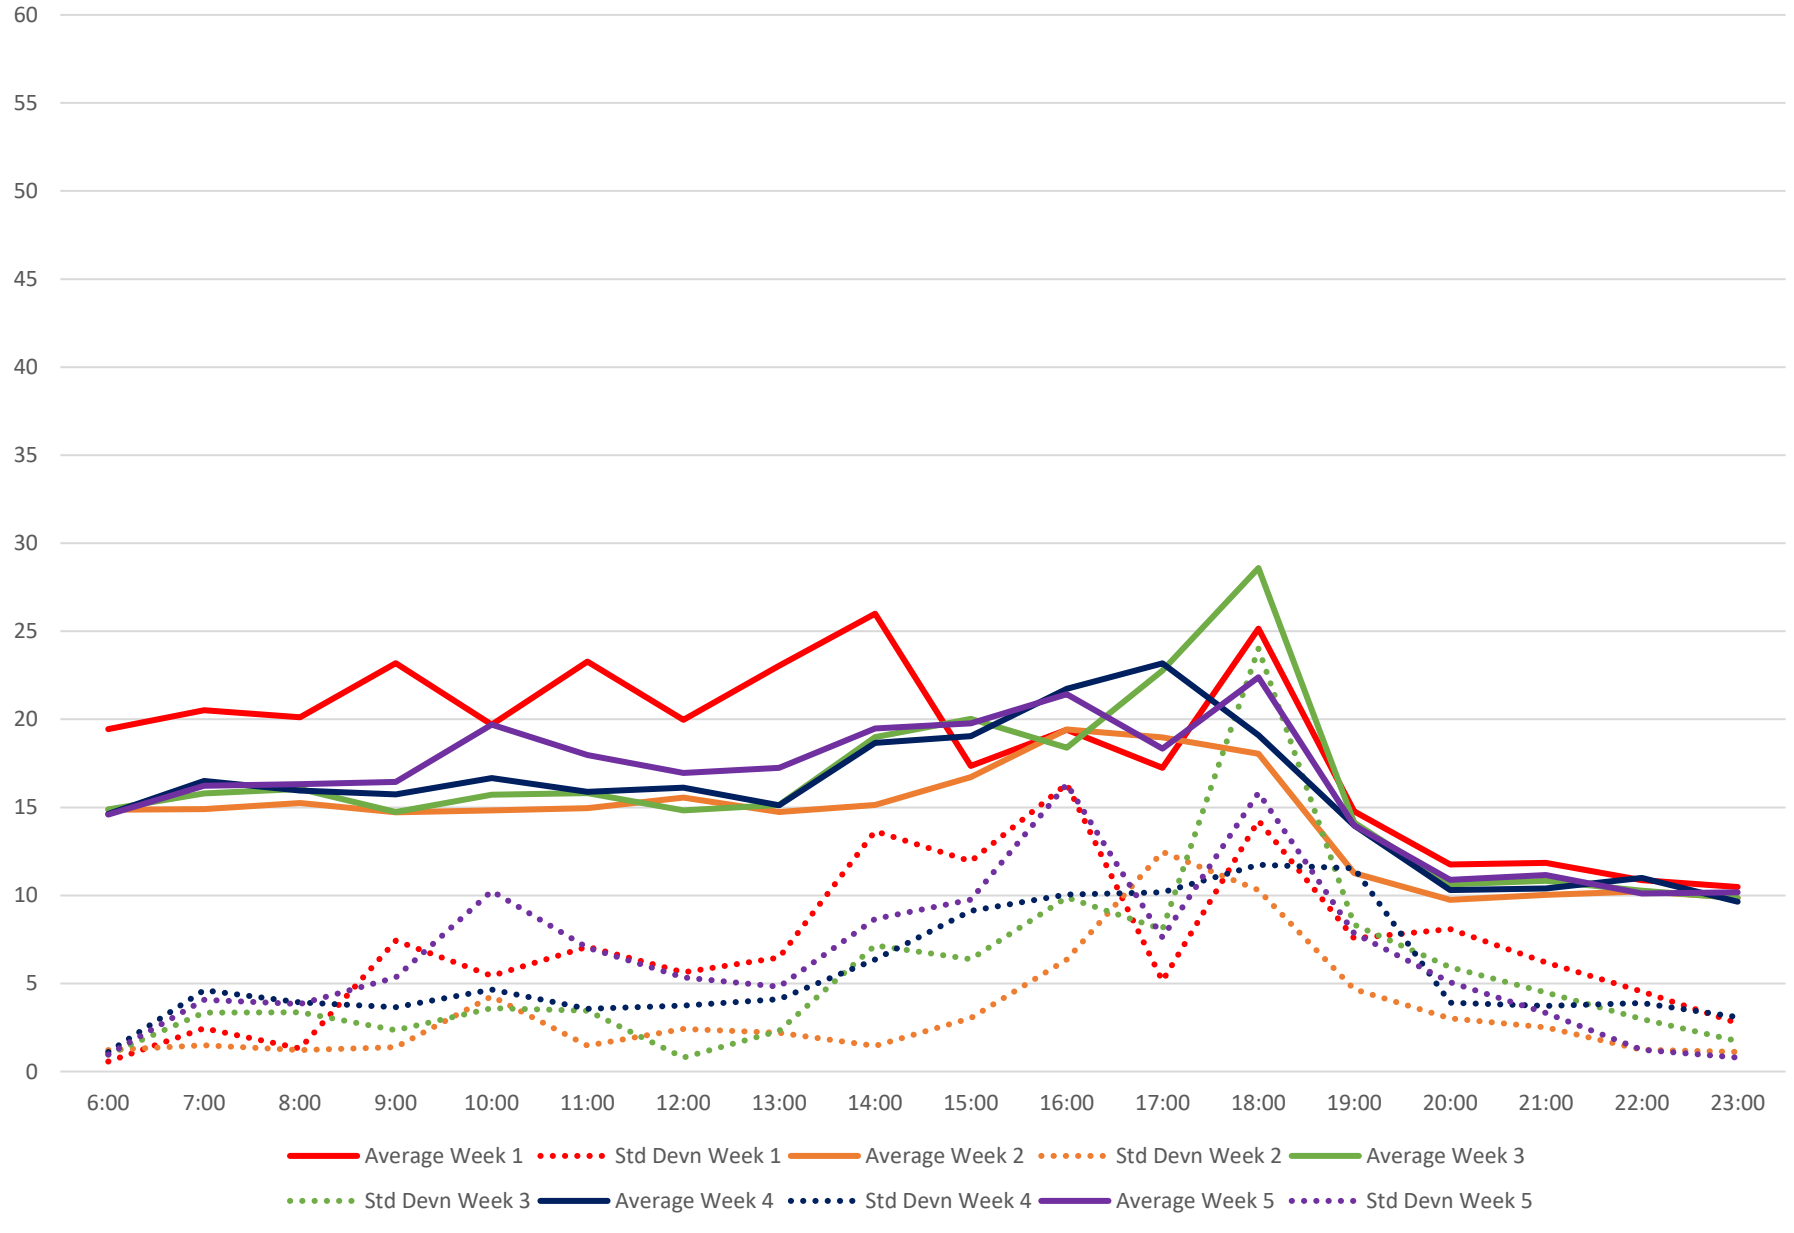

94 Wellesley Headways at S of Bloor Southbound September 2021 Weekday Statistics

94 Wellesley Headways at S of Bloor Southbound September 2021

94 Wellesley Headways at S of Bloor Southbound September 2021

Quartiles Week 1

94 Wellesley Headways at S of Bloor Southbound September 2021

94 Wellesley Headways at S of Bloor Southbound September 2021

Quartiles Week 2

94 Wellesley Headways at S of Bloor Southbound September 2021