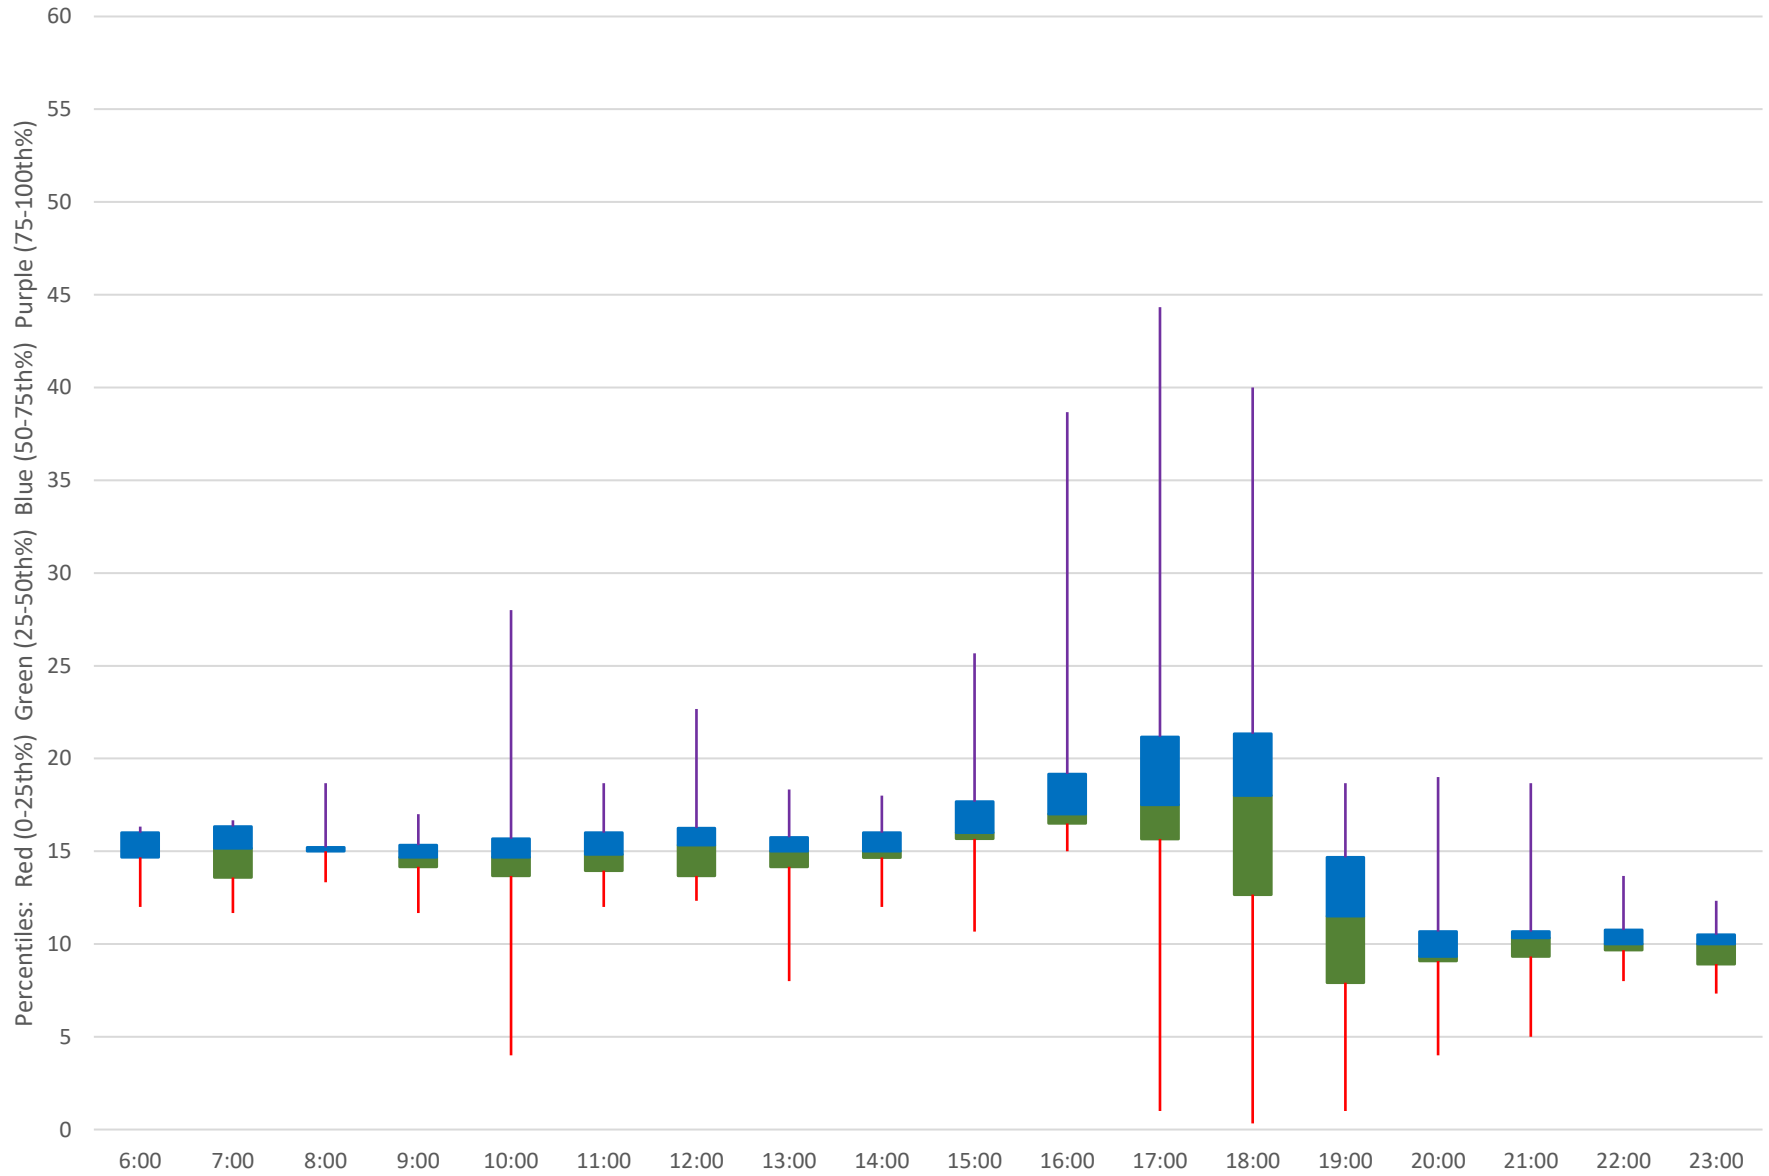

Quartiles Week 1

94 Wellesley Headways at S of Bloor Southbound September 2021

94 Wellesley Headways at S of Bloor Southbound September 2021

Quartiles Week 2

94 Wellesley Headways at S of Bloor Southbound September 2021