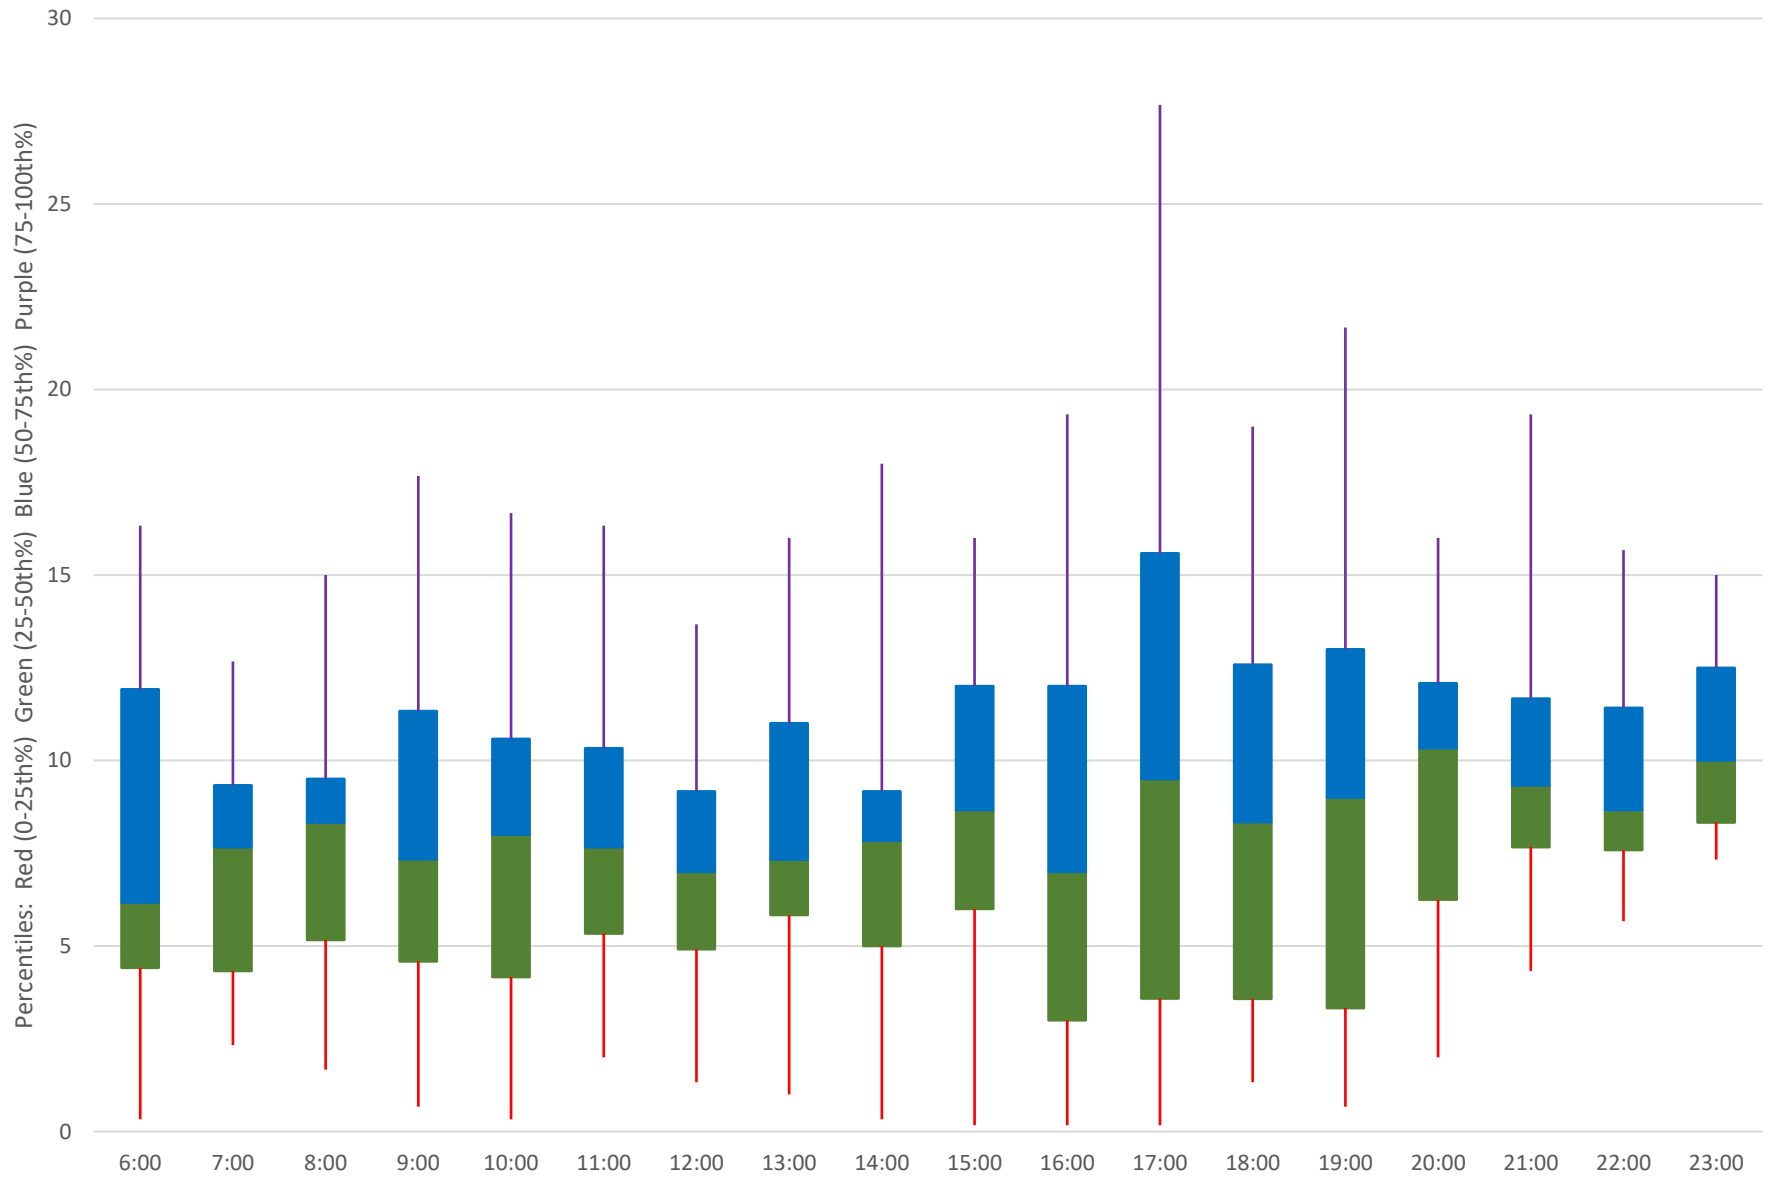

94 Wellesley Headways at E of Wellesley Stn Eastbound September 2021 Quartiles Week 2