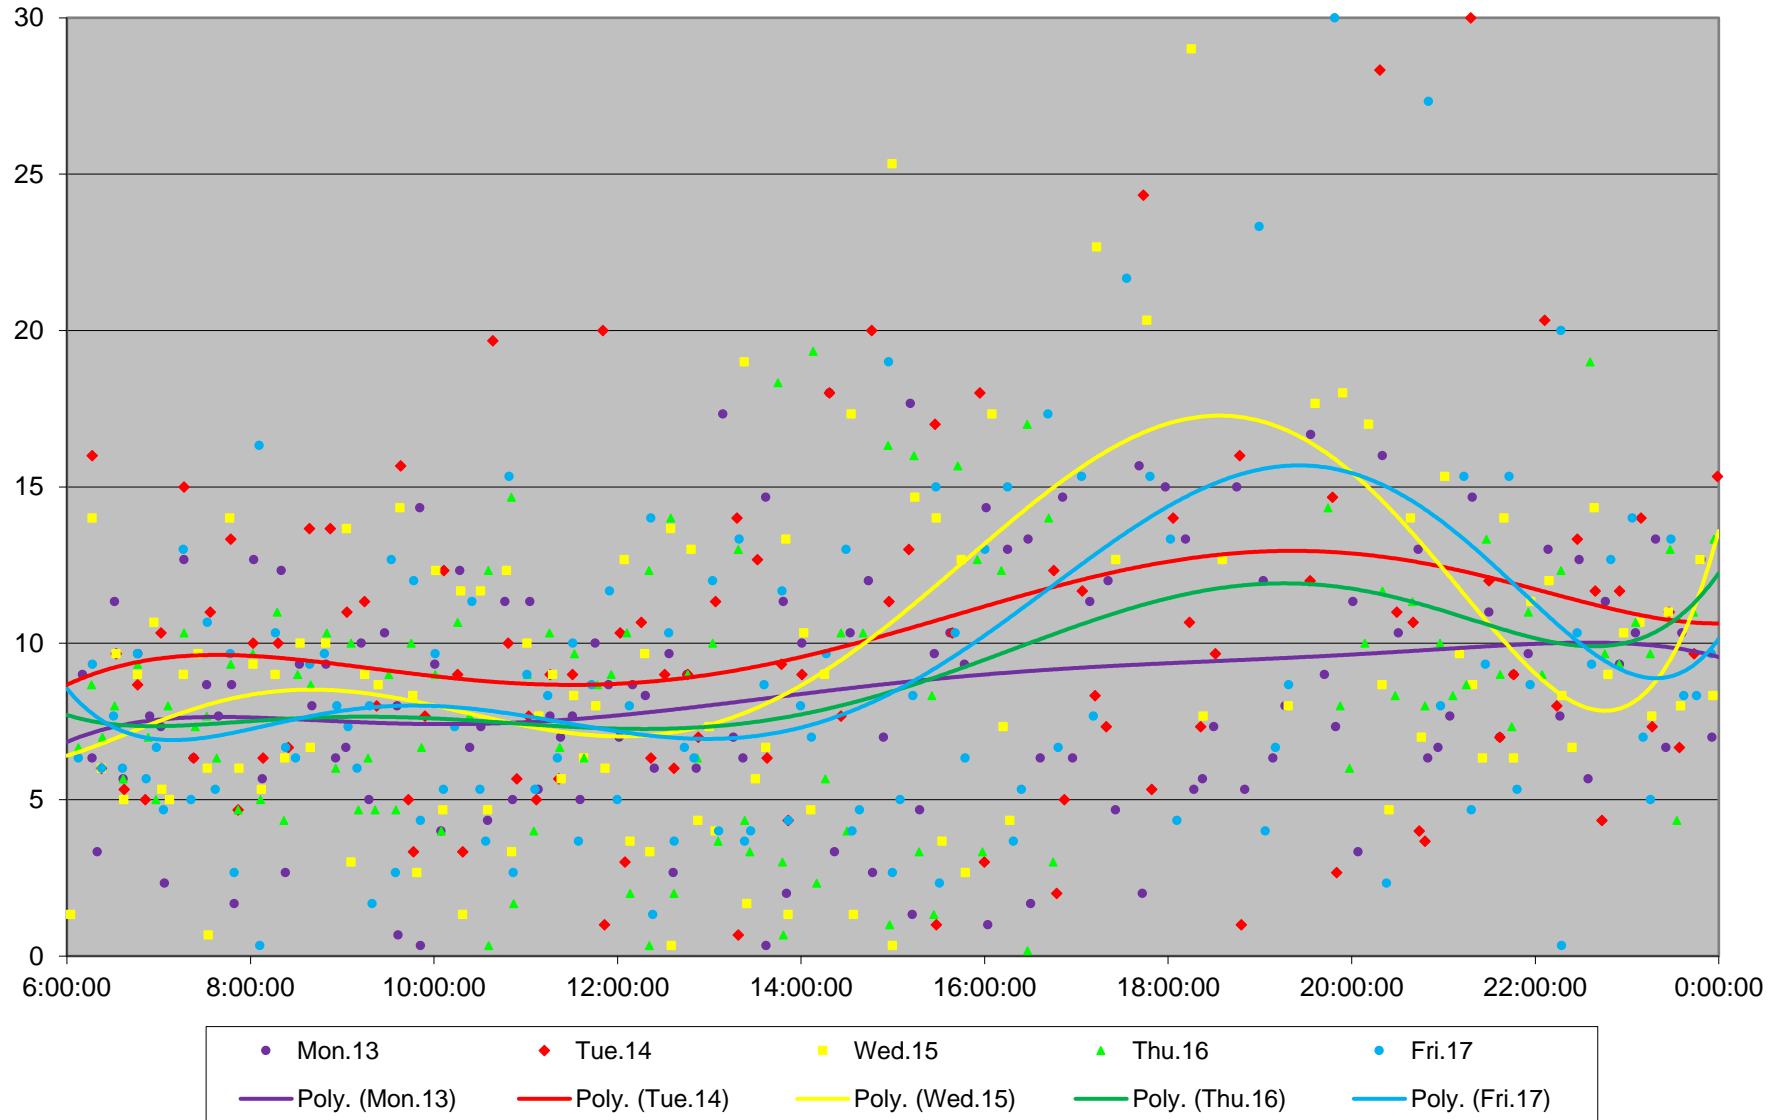

94 Wellesley Headways at E of Wellesley Stn Eastbound September 2021