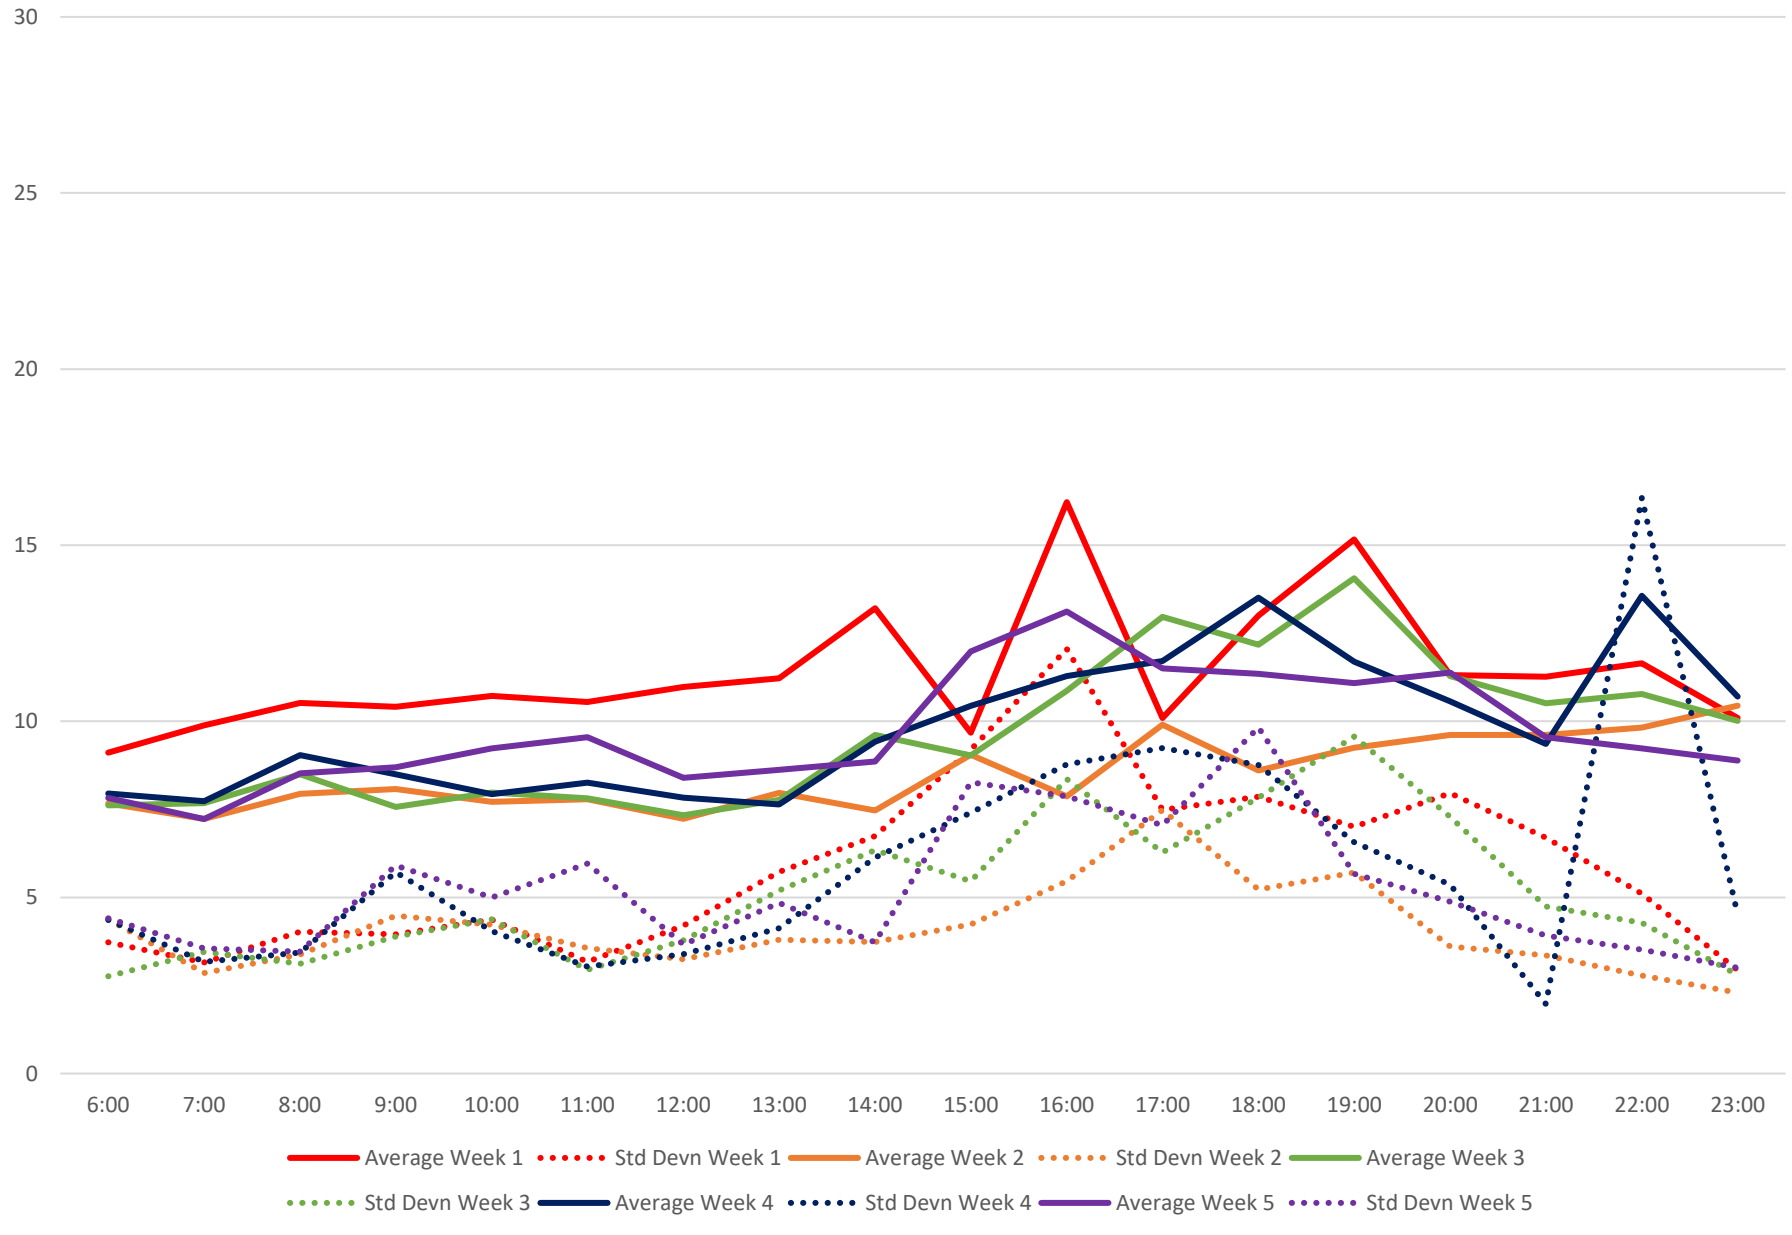

94 Wellesley Headways at E of Wellesley Stn Eastbound September 2021 Weekday Statistics

94 Wellesley Headways at E of Wellesley Stn Eastbound September 2021