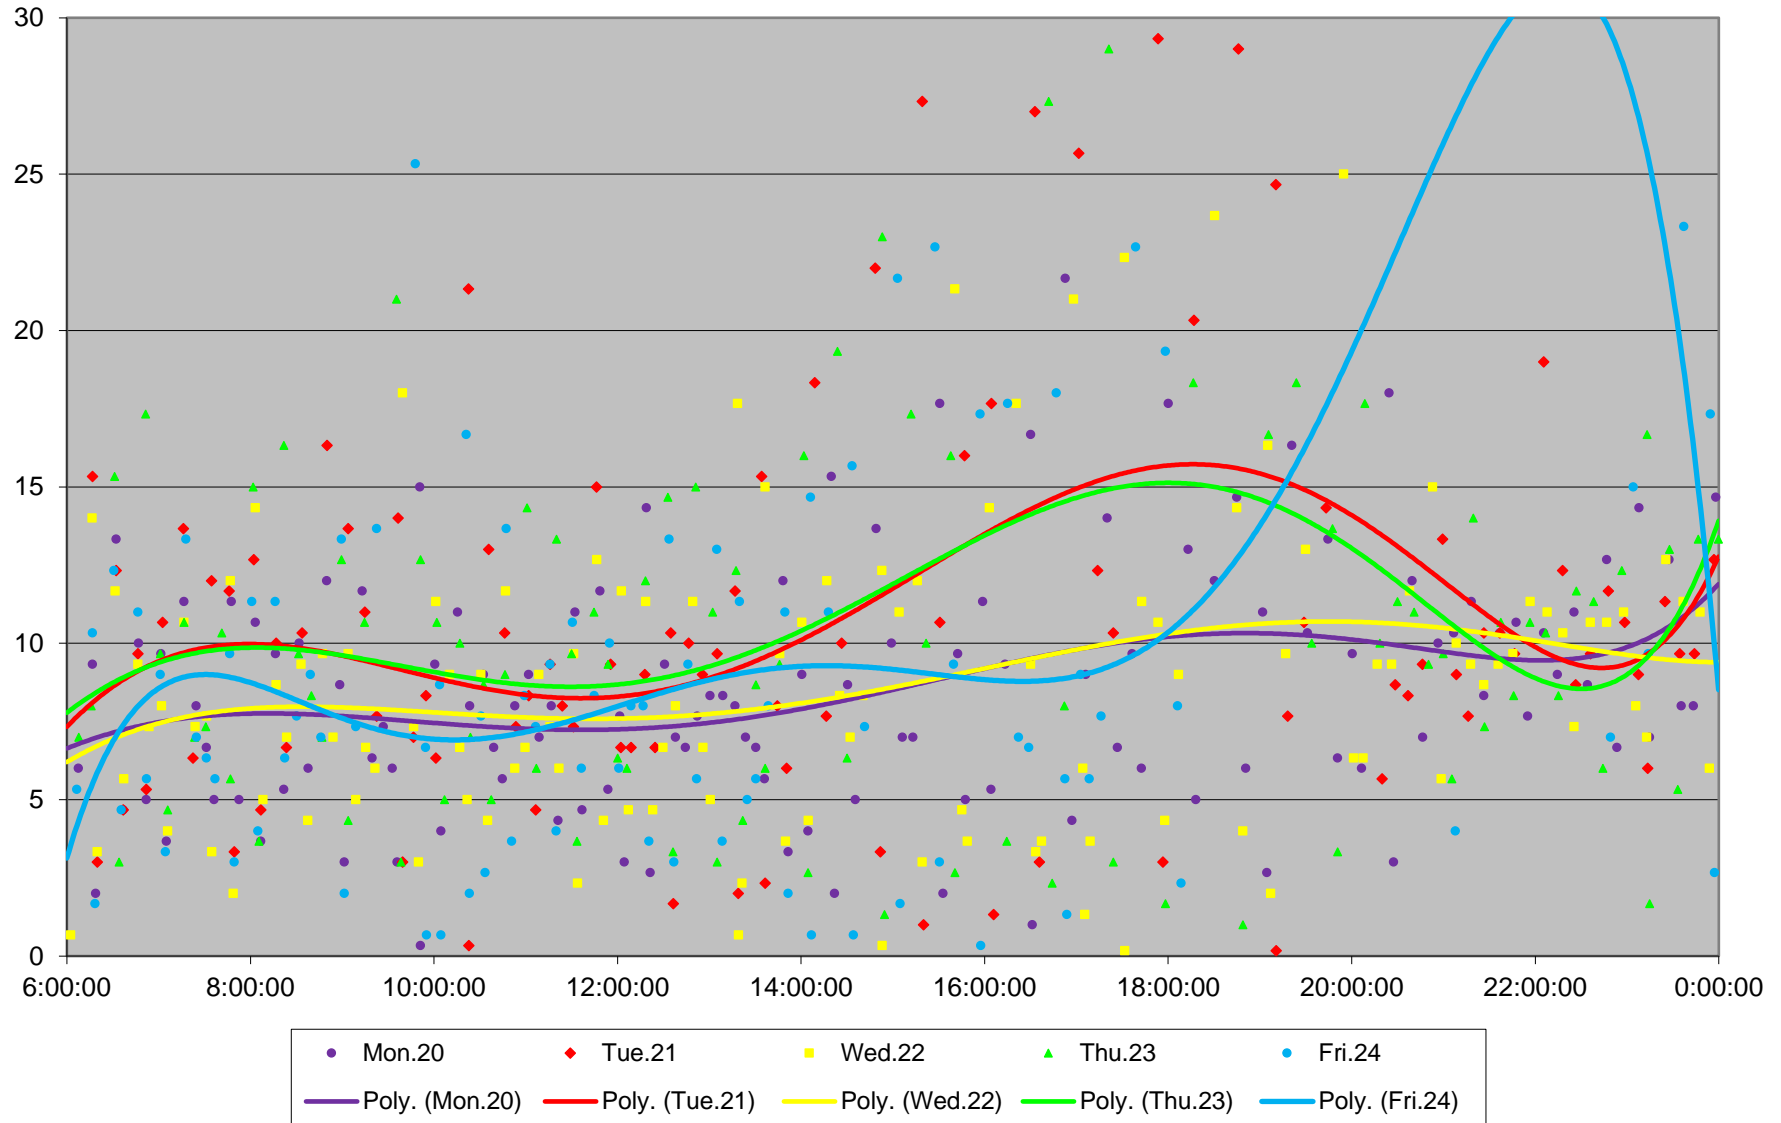

94 Wellesley Headways at E of Wellesley Stn Eastbound September 2021