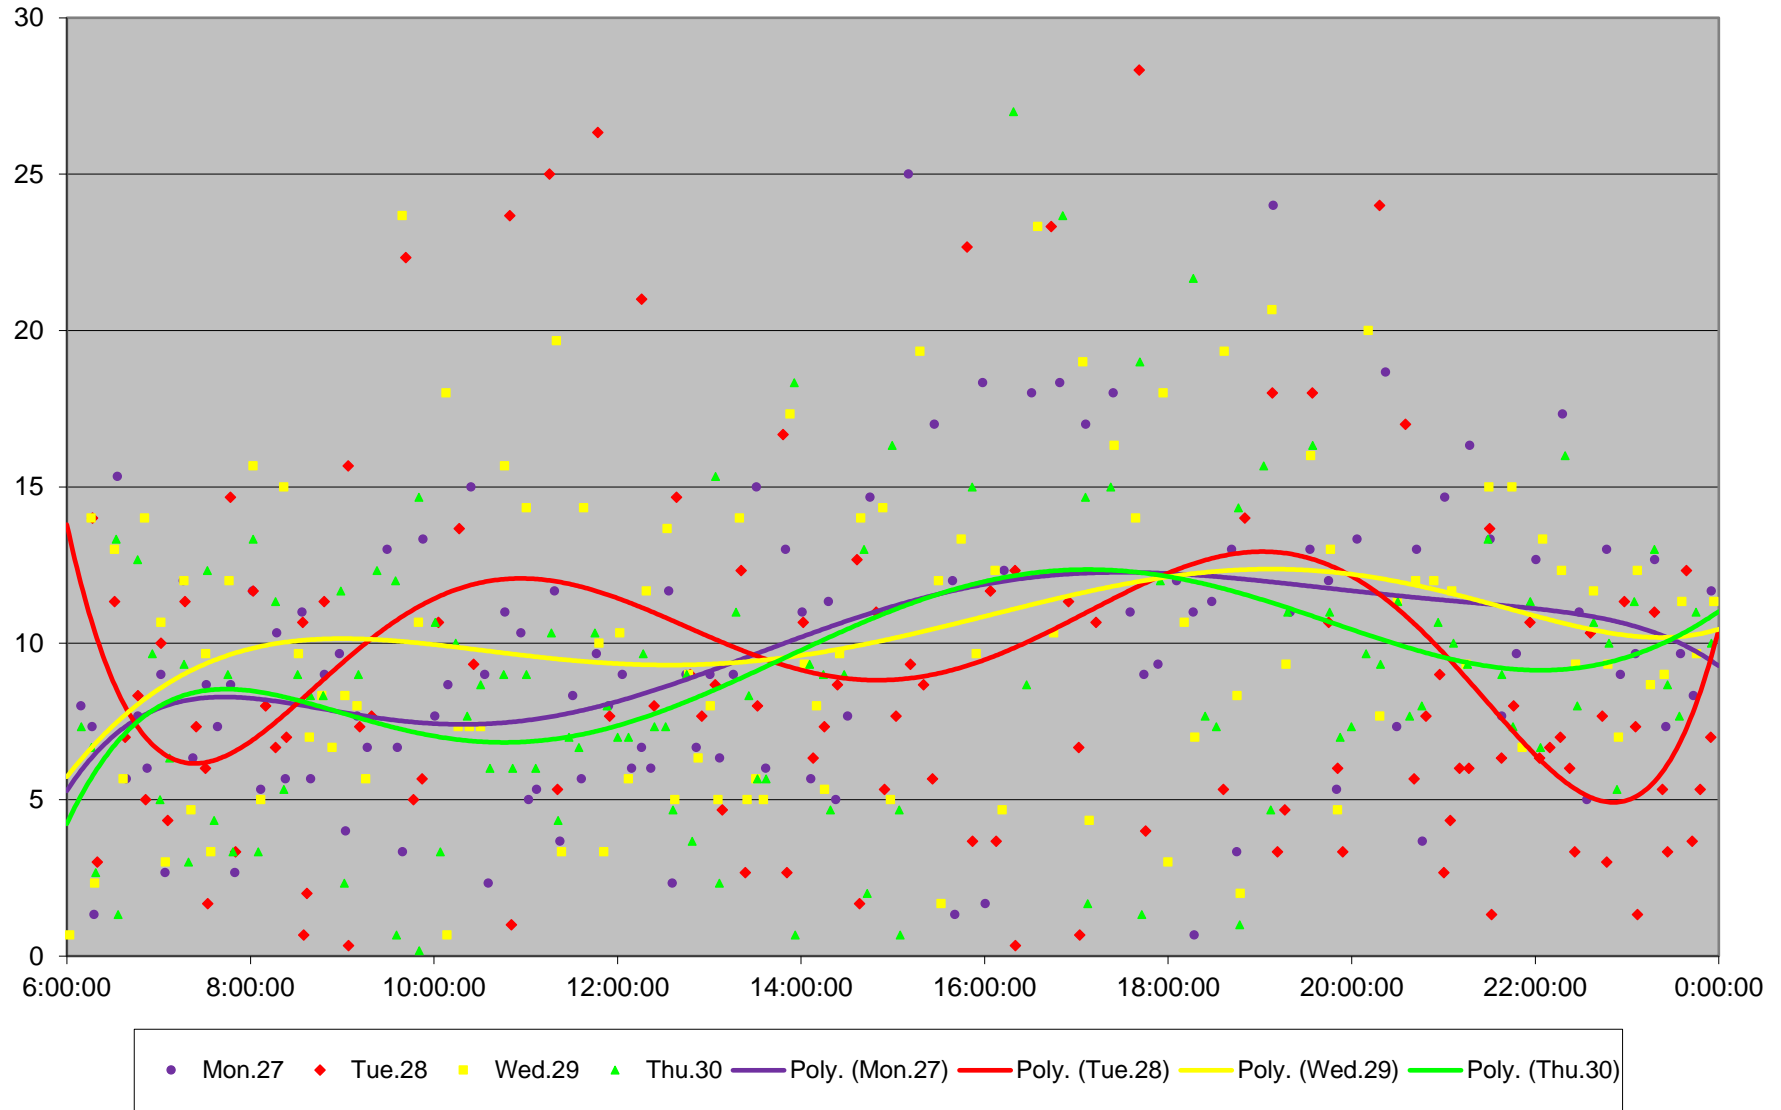

94 Wellesley Headways at E of Wellesley Stn Eastbound September 2021