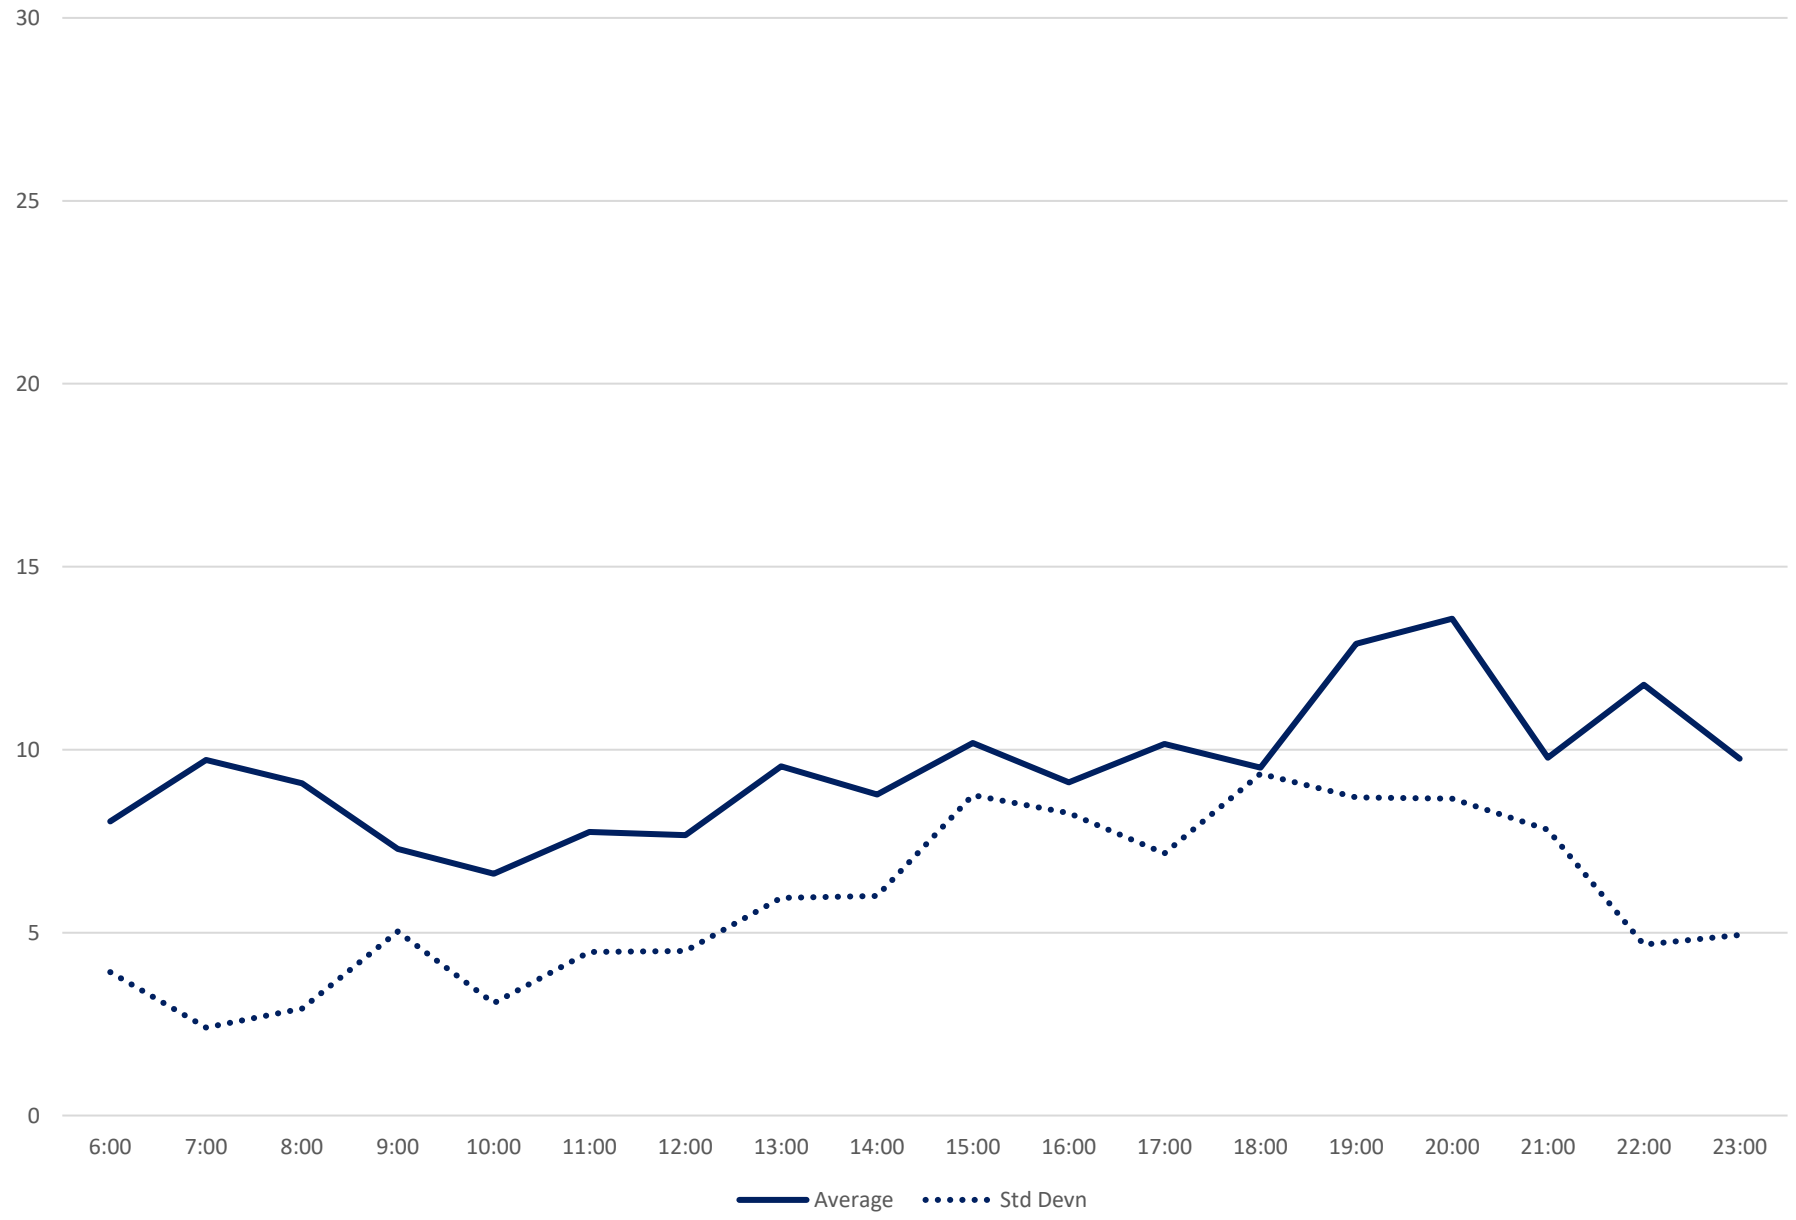

94 Wellesley Headways at E of Wellesley Stn Eastbound September 2021 Saturday Statistics