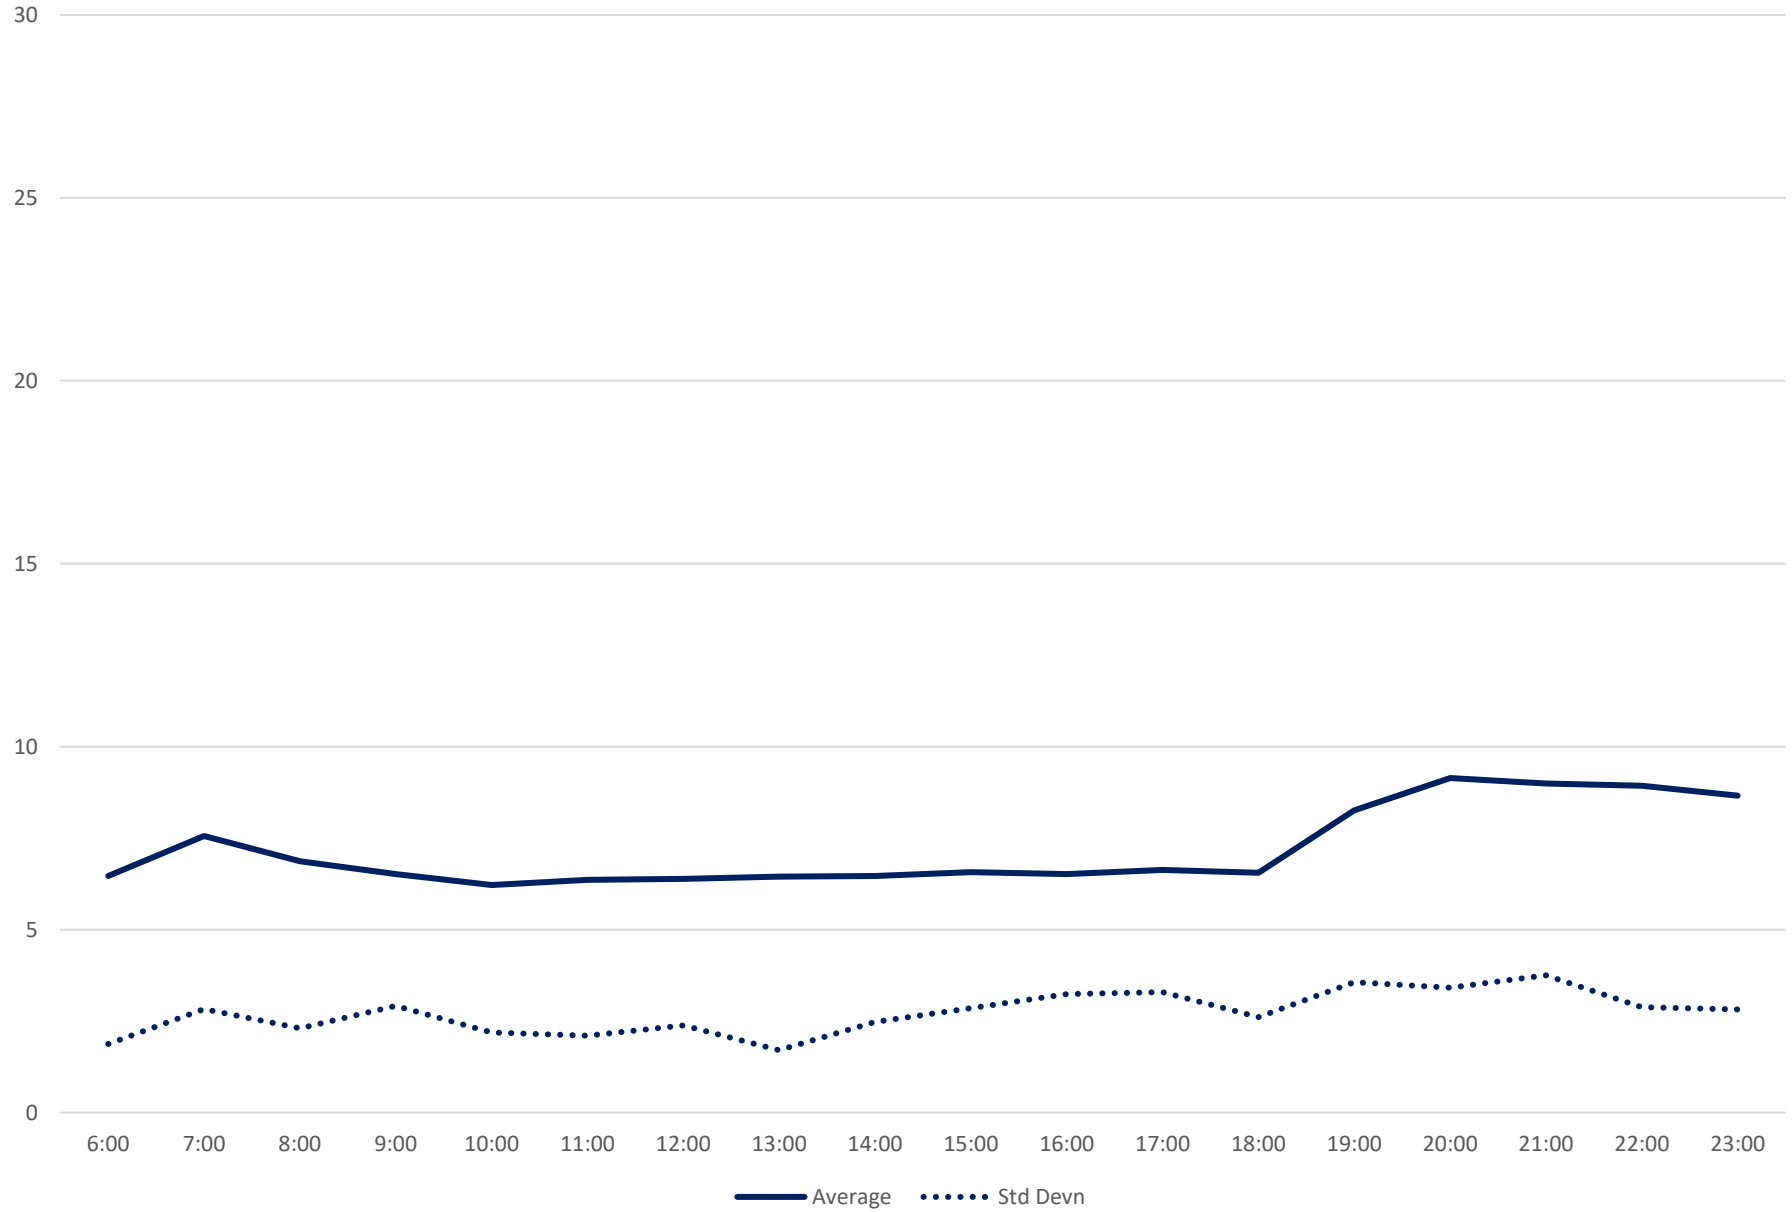

94 Wellesley Headways at E of Wellesley Stn Eastbound September 2021 Sunday Statistics