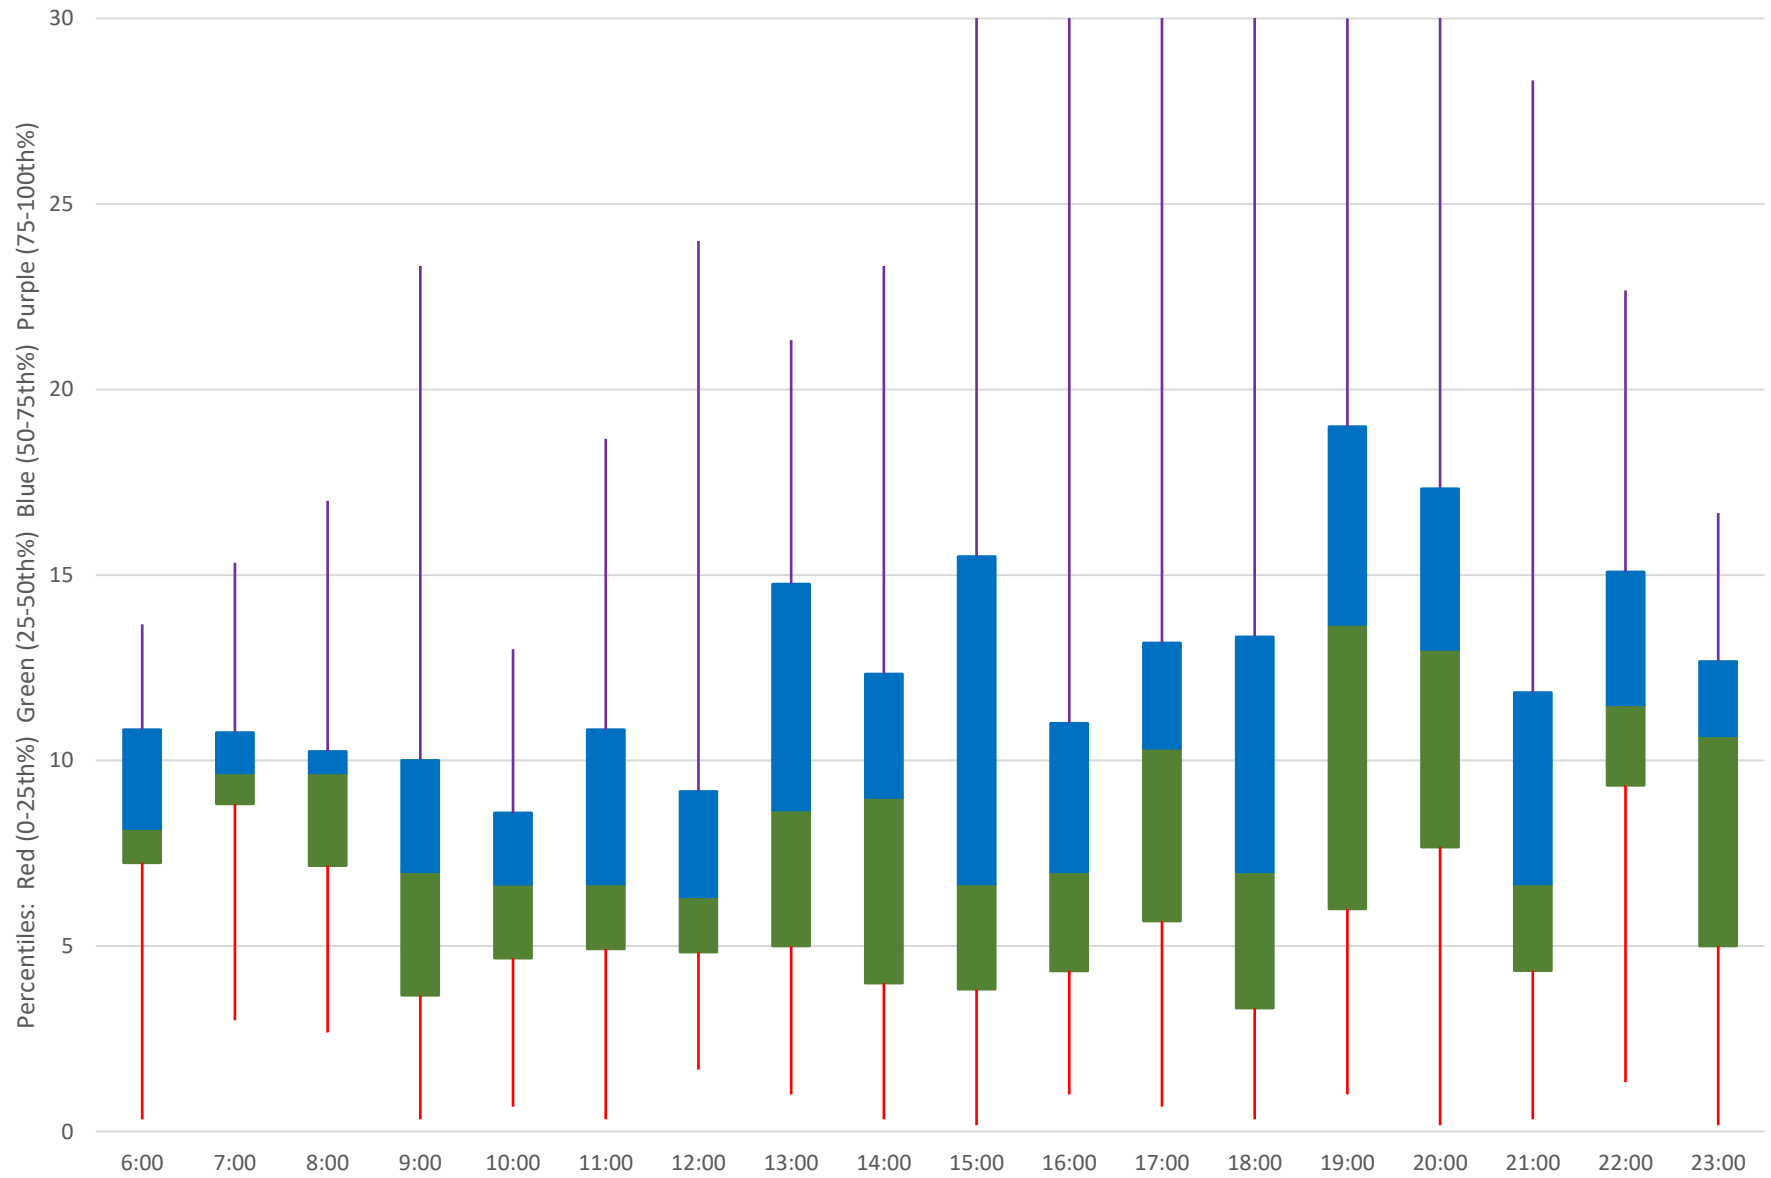

94 Wellesley Headways at E of Wellesley Stn Eastbound September 2021

Quartiles Saturdays