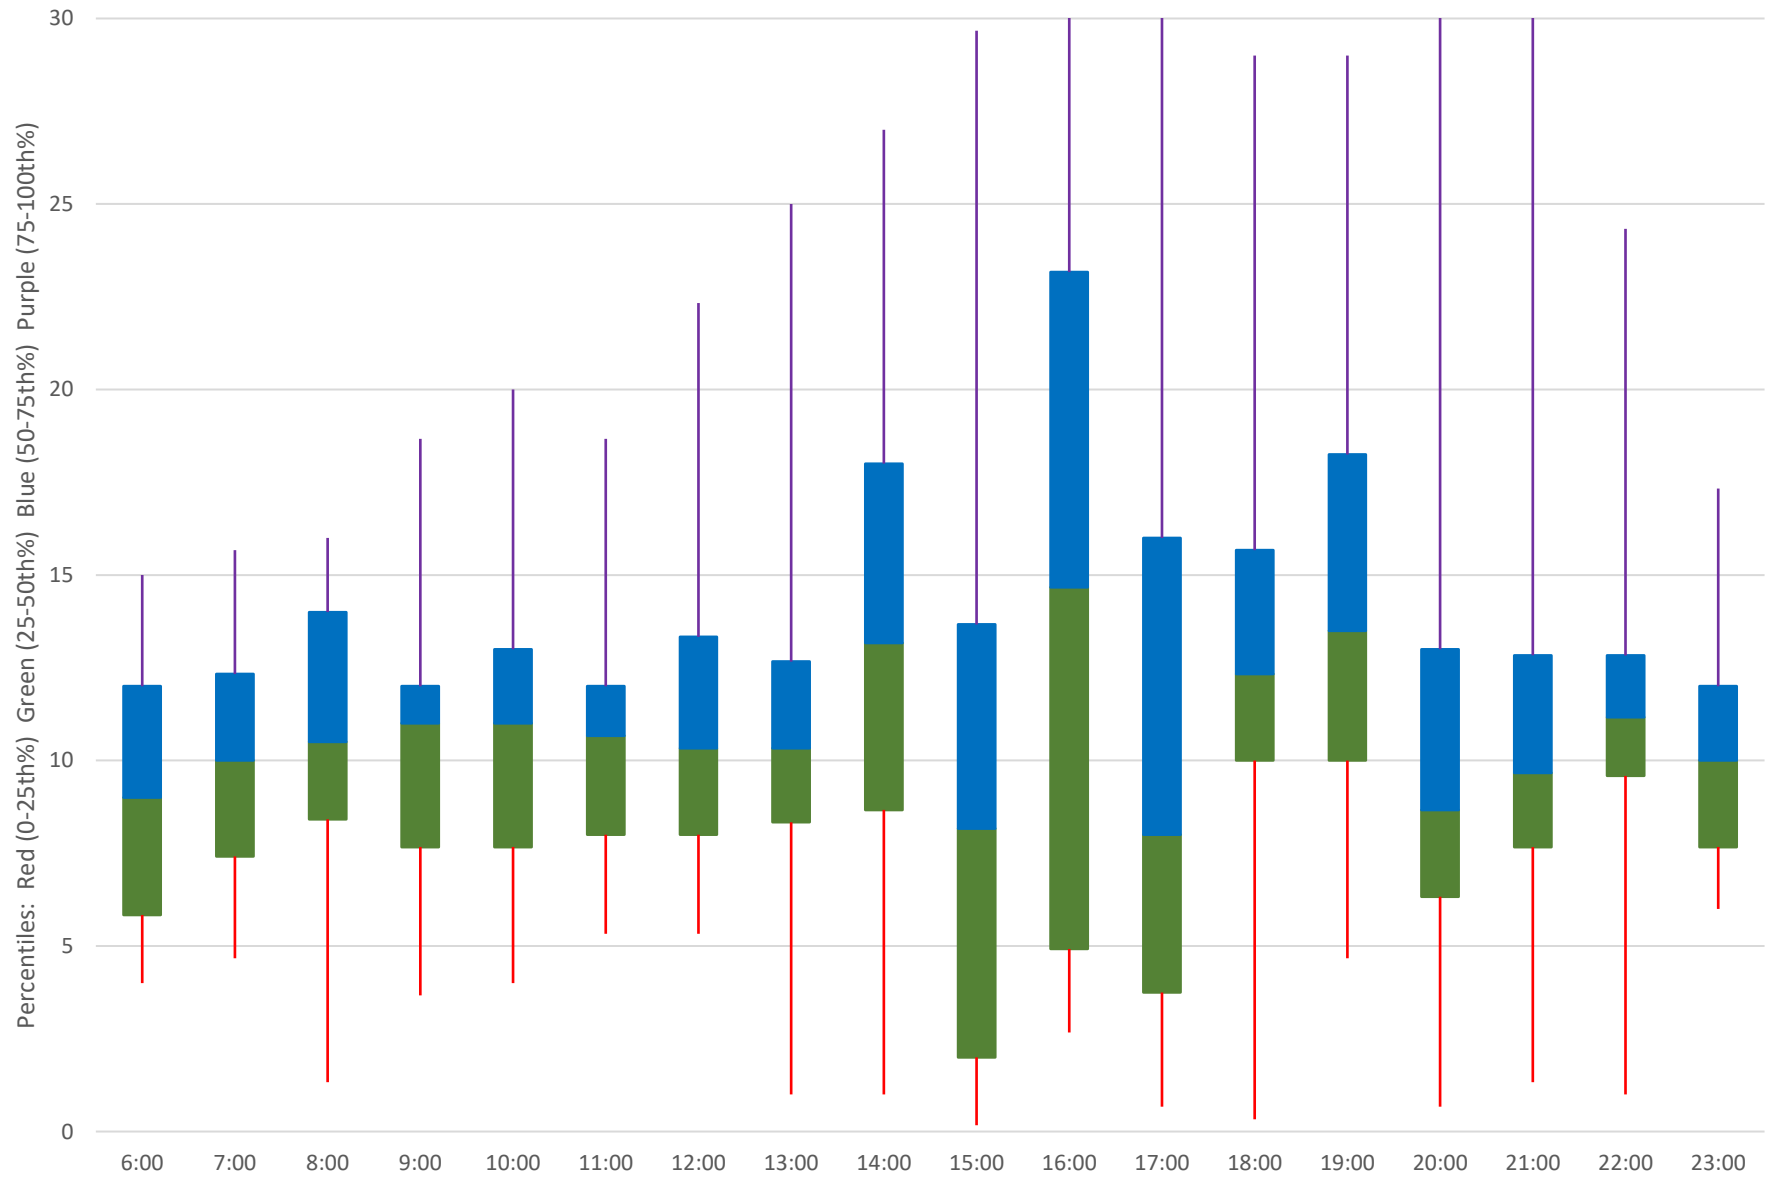

94 Wellesley Headways at E of Wellesley Stn Eastbound September 2021 Quartiles Week 1