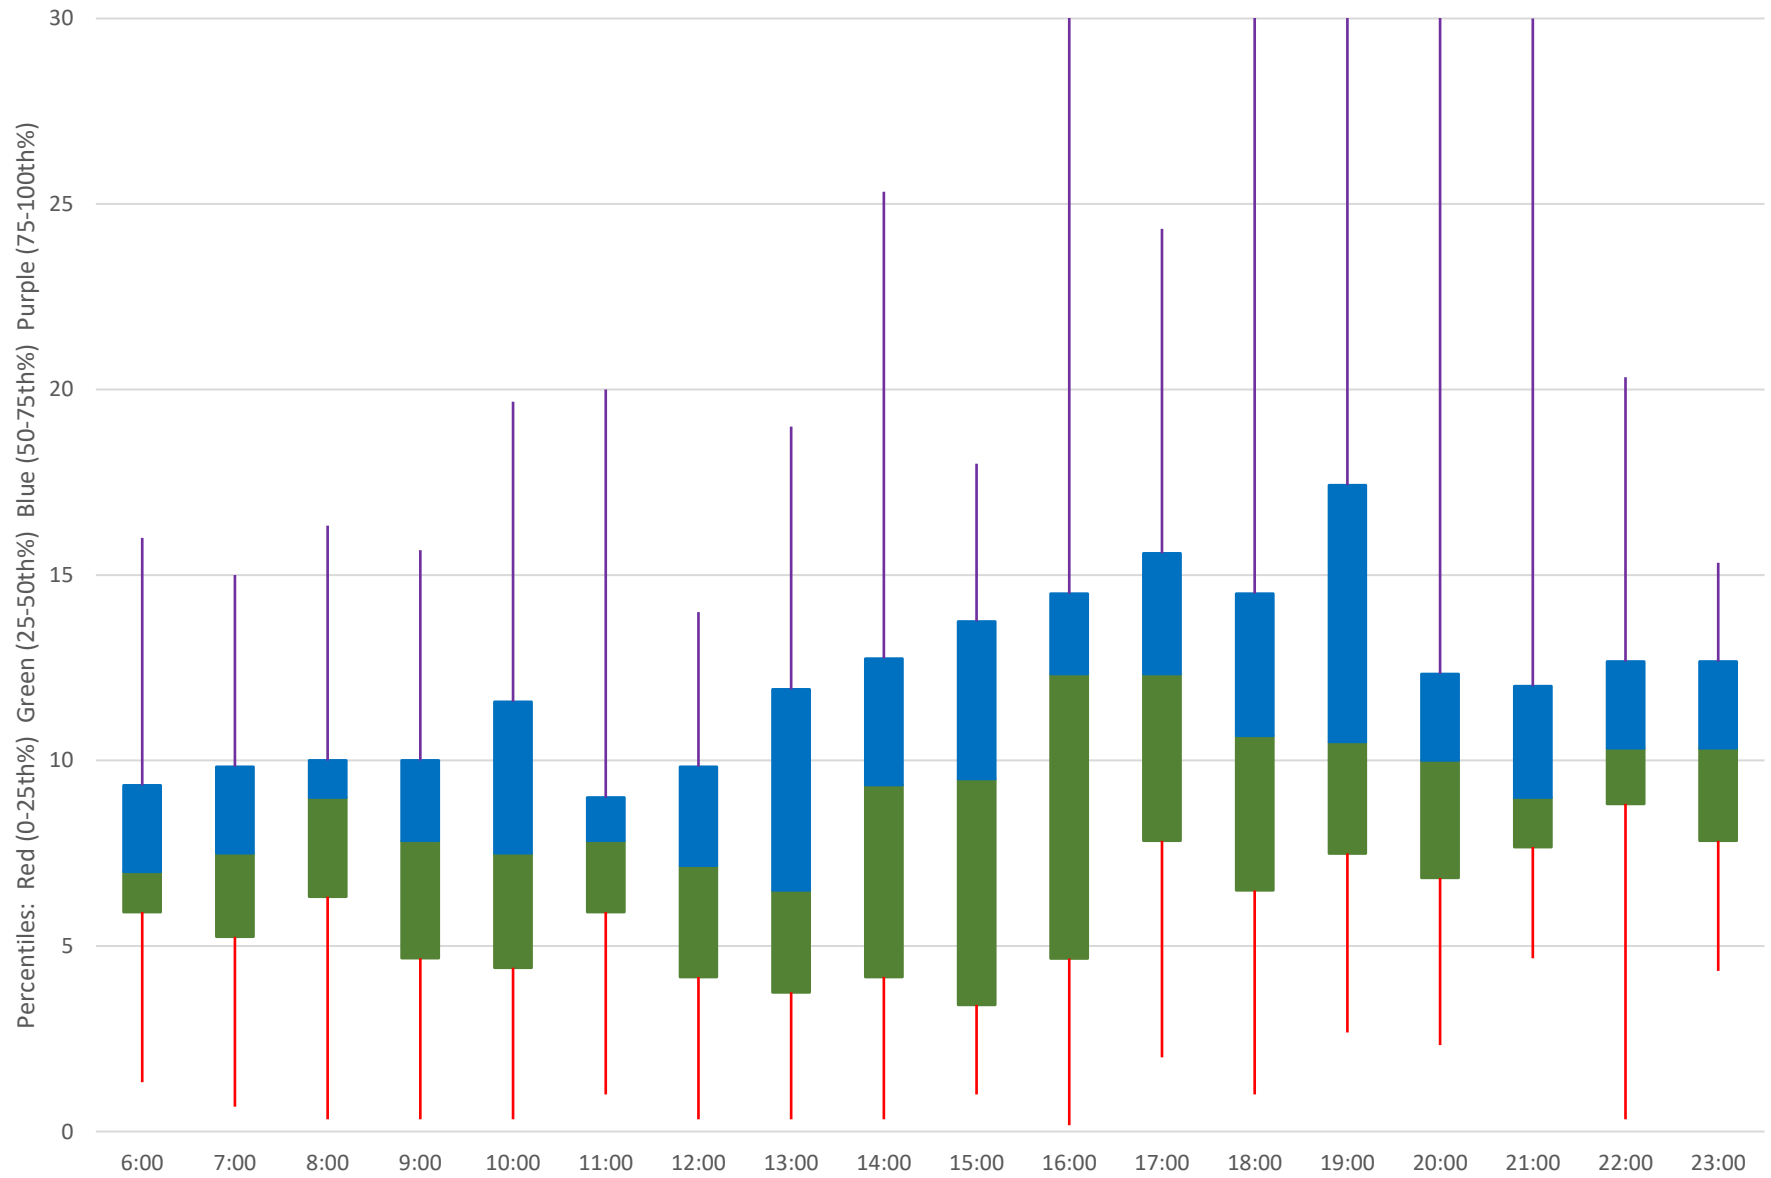

94 Wellesley Headways at E of Wellesley Stn Eastbound September 2021

Quartiles Week 3