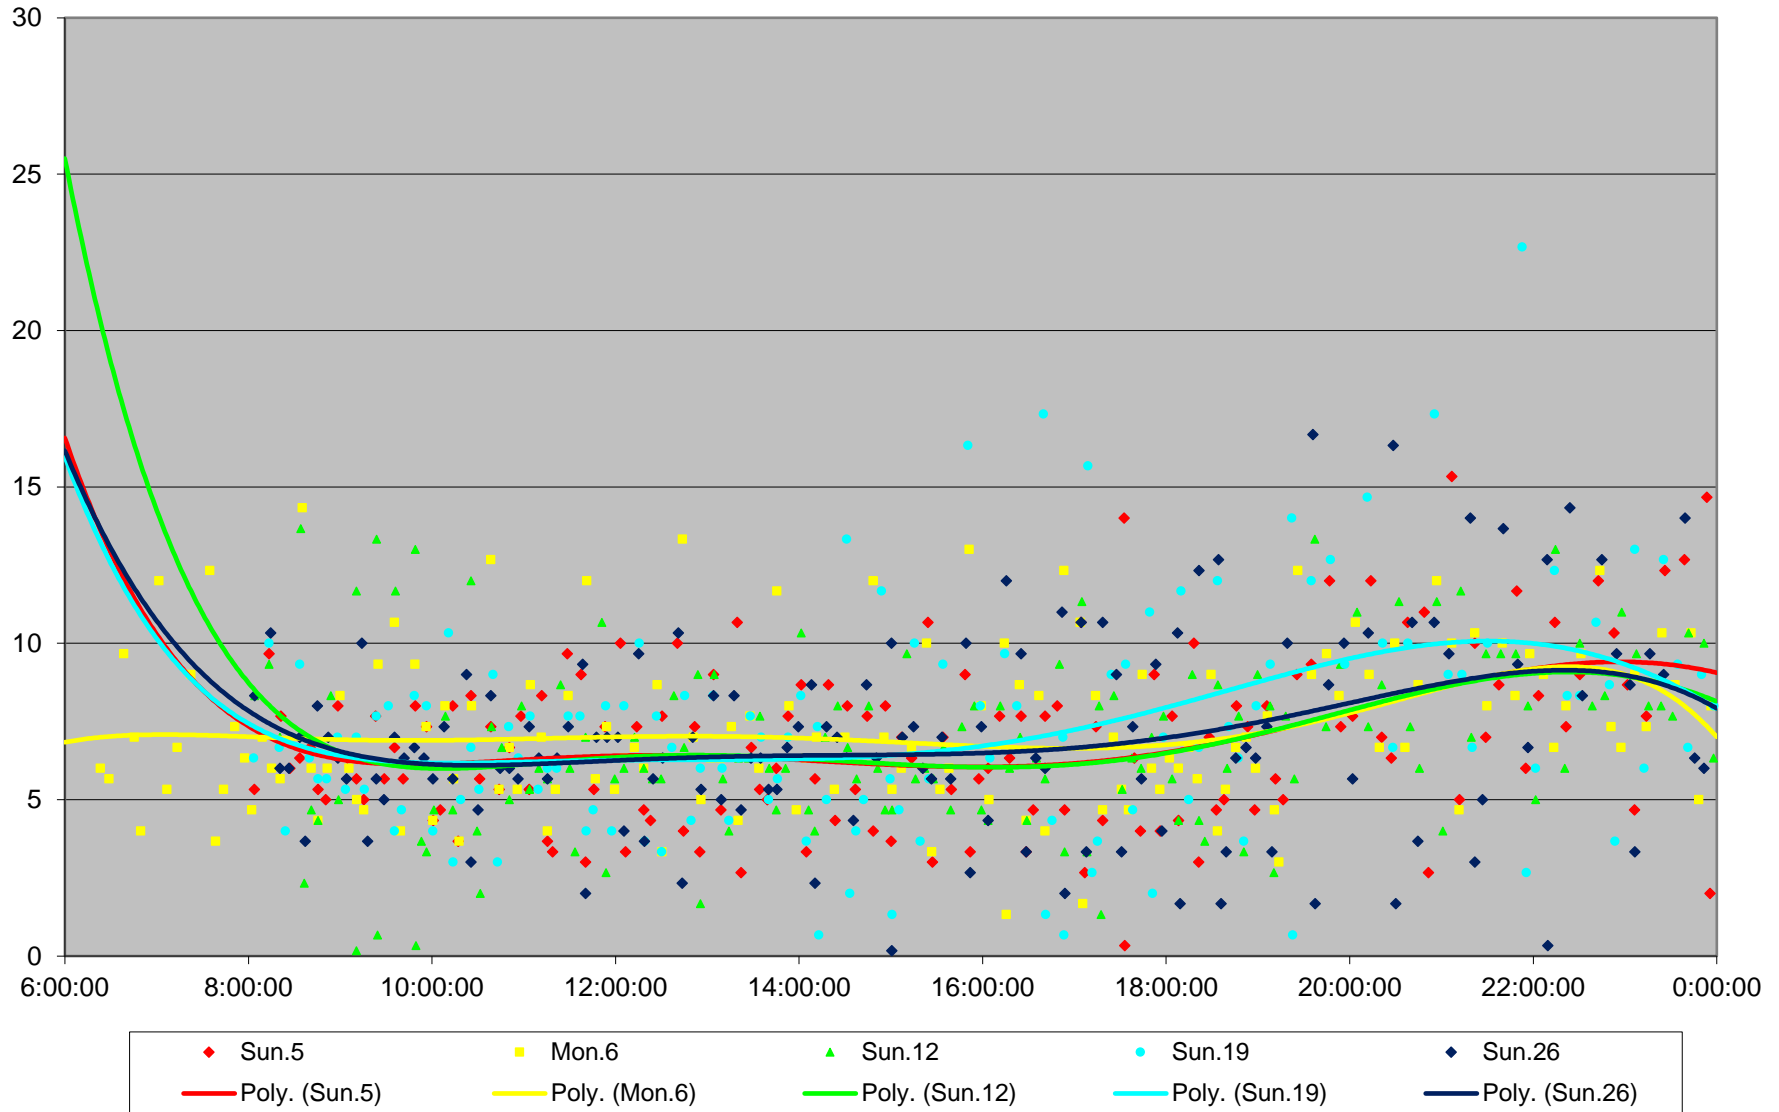

# 94 Wellesley Headways at E of Wellesley Stn Eastbound September 2021

## Quartiles Saturdays

94 Wellesley Headways at E of Wellesley Stn Eastbound September 2021 Sunday Statistics

94 Wellesley Headways at E of Wellesley Stn Eastbound September 2021