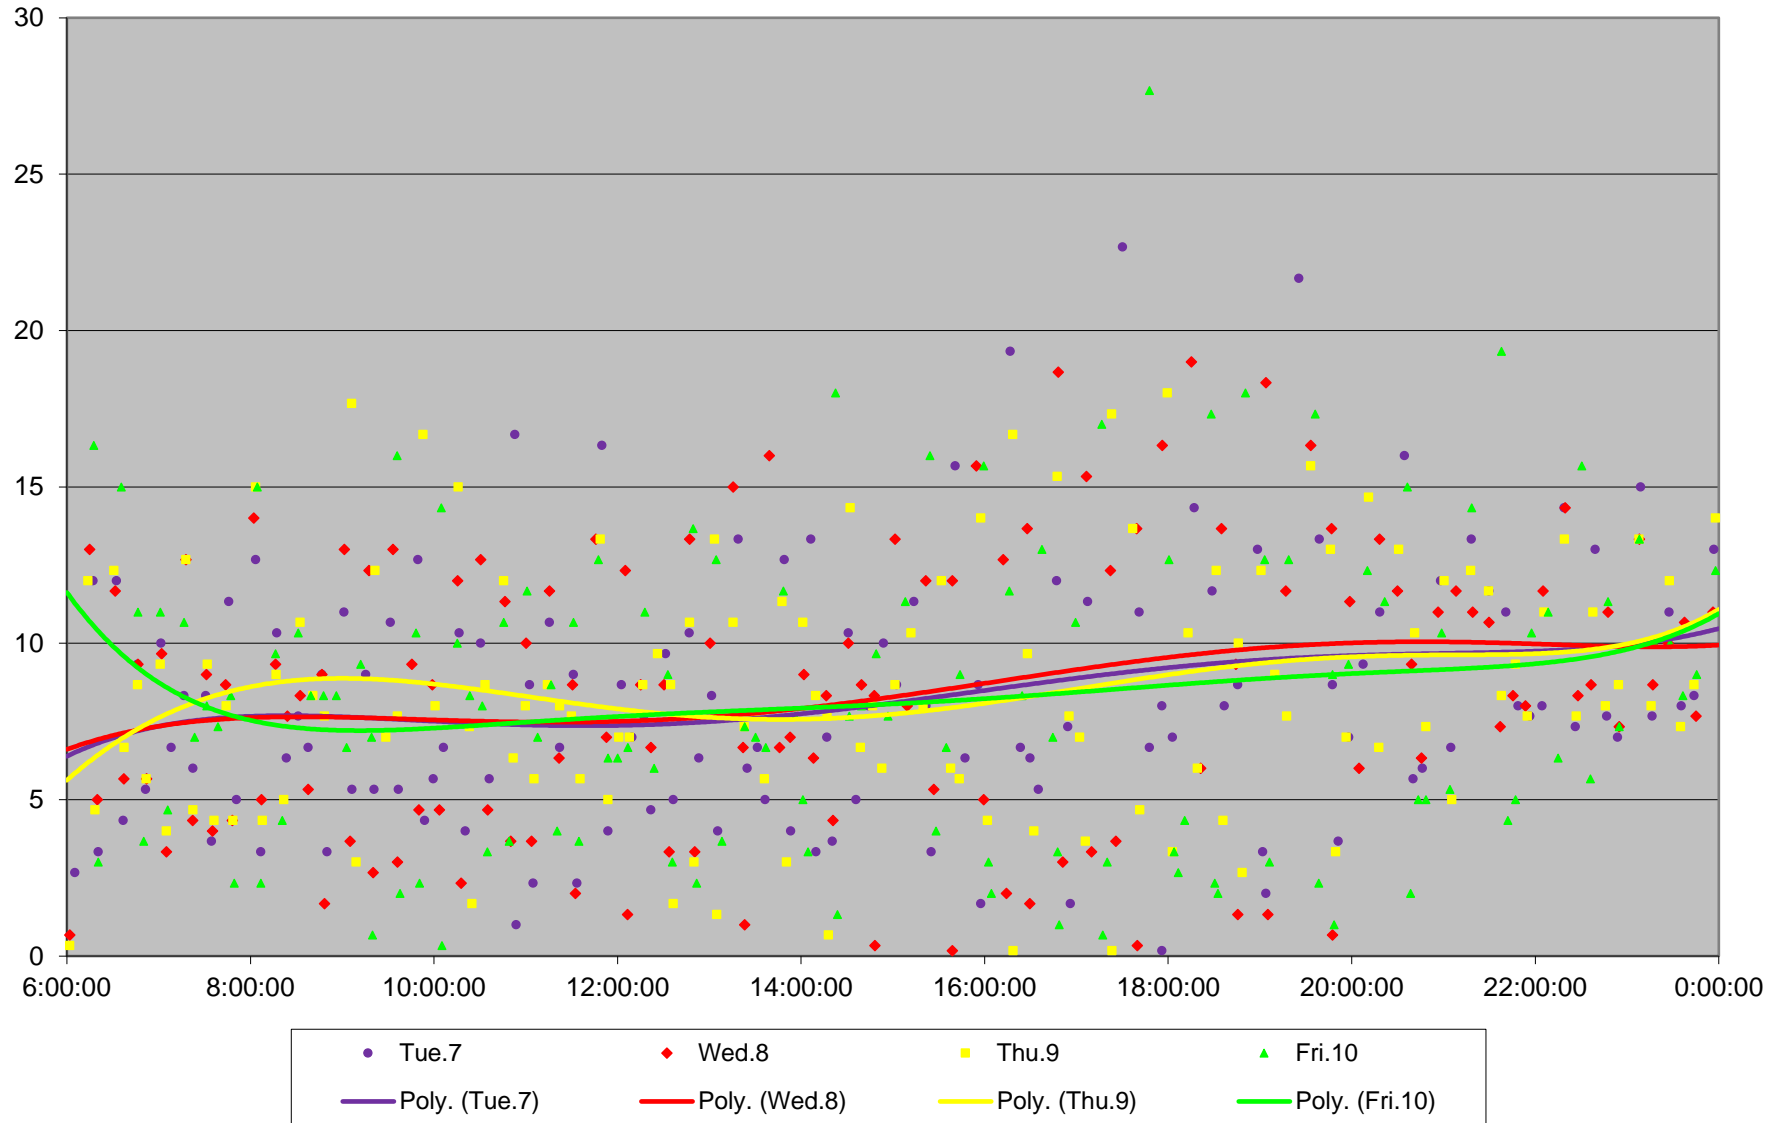

94 Wellesley Headways at E of Wellesley Stn Eastbound September 2021