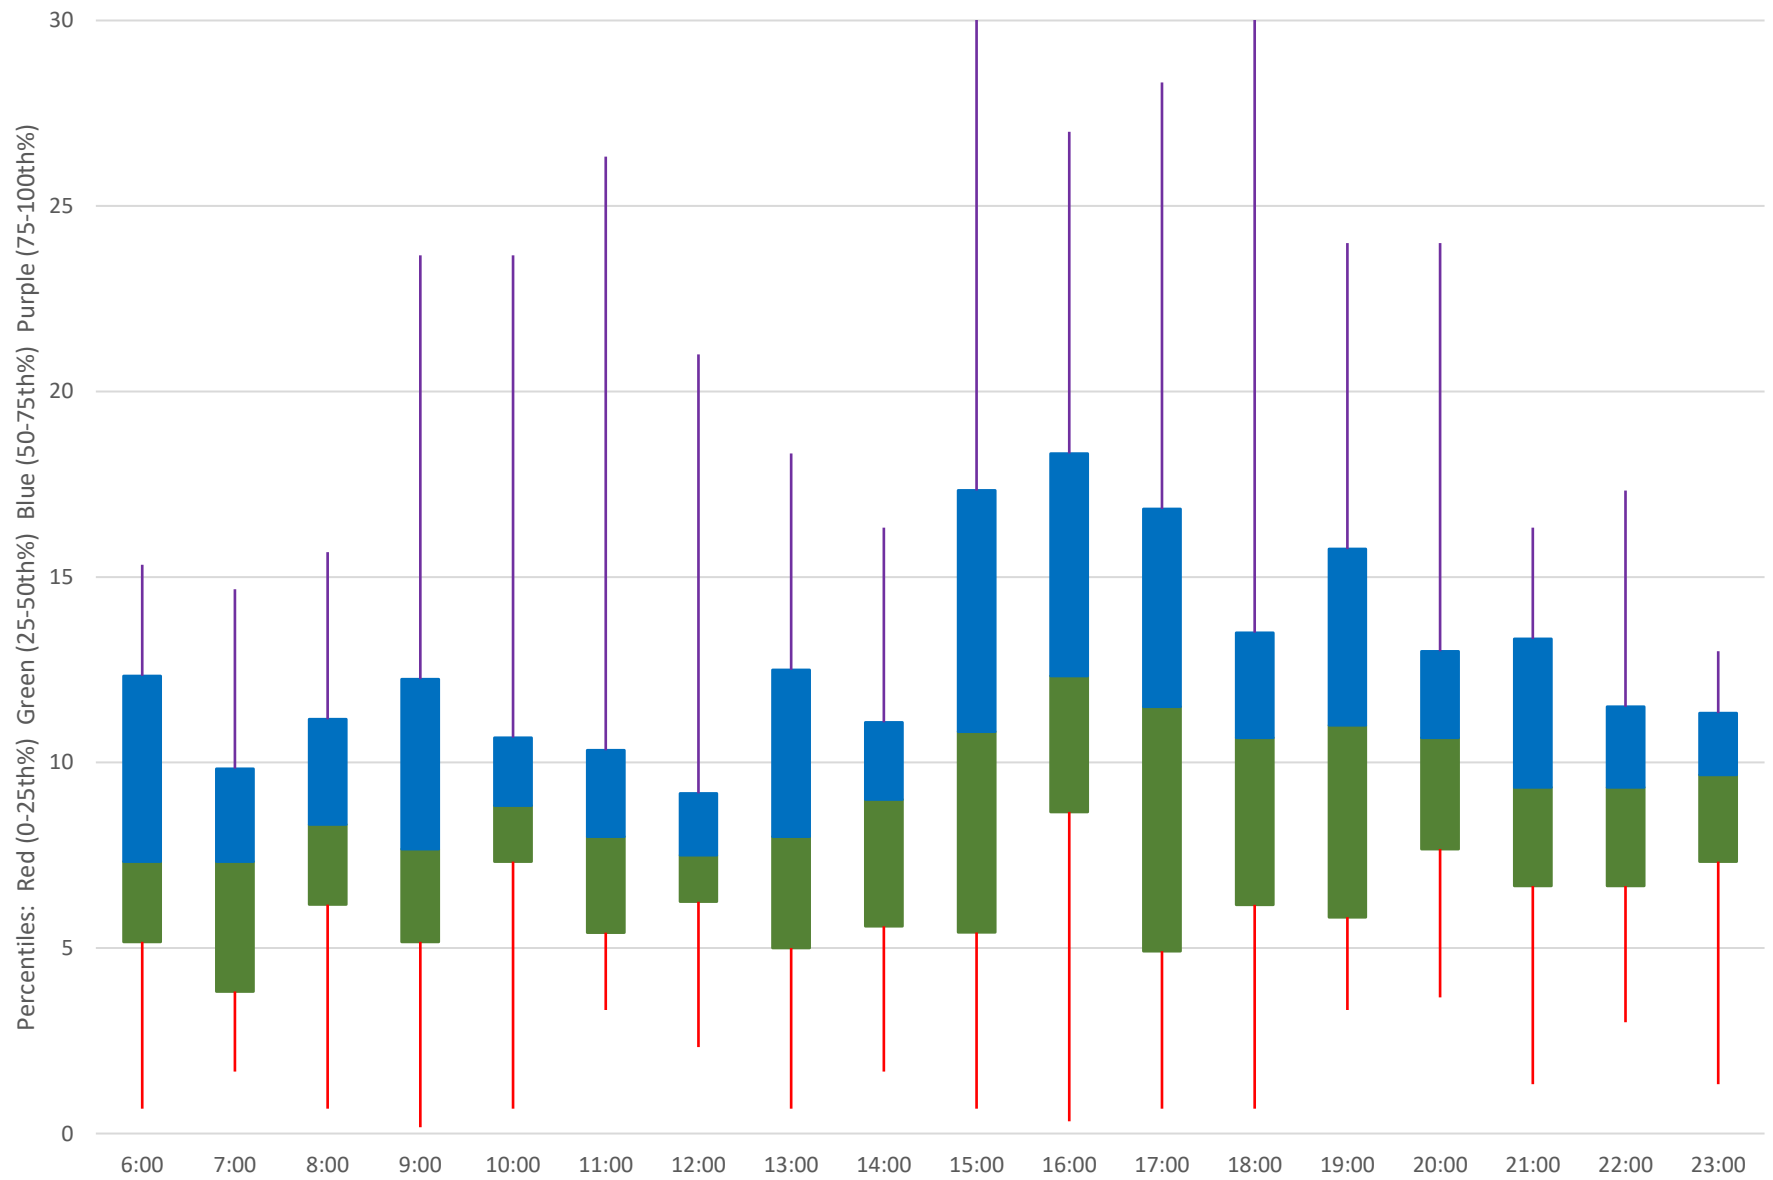

94 Wellesley Headways at E of Wellesley Stn Eastbound September 2021 Quartiles Week 5