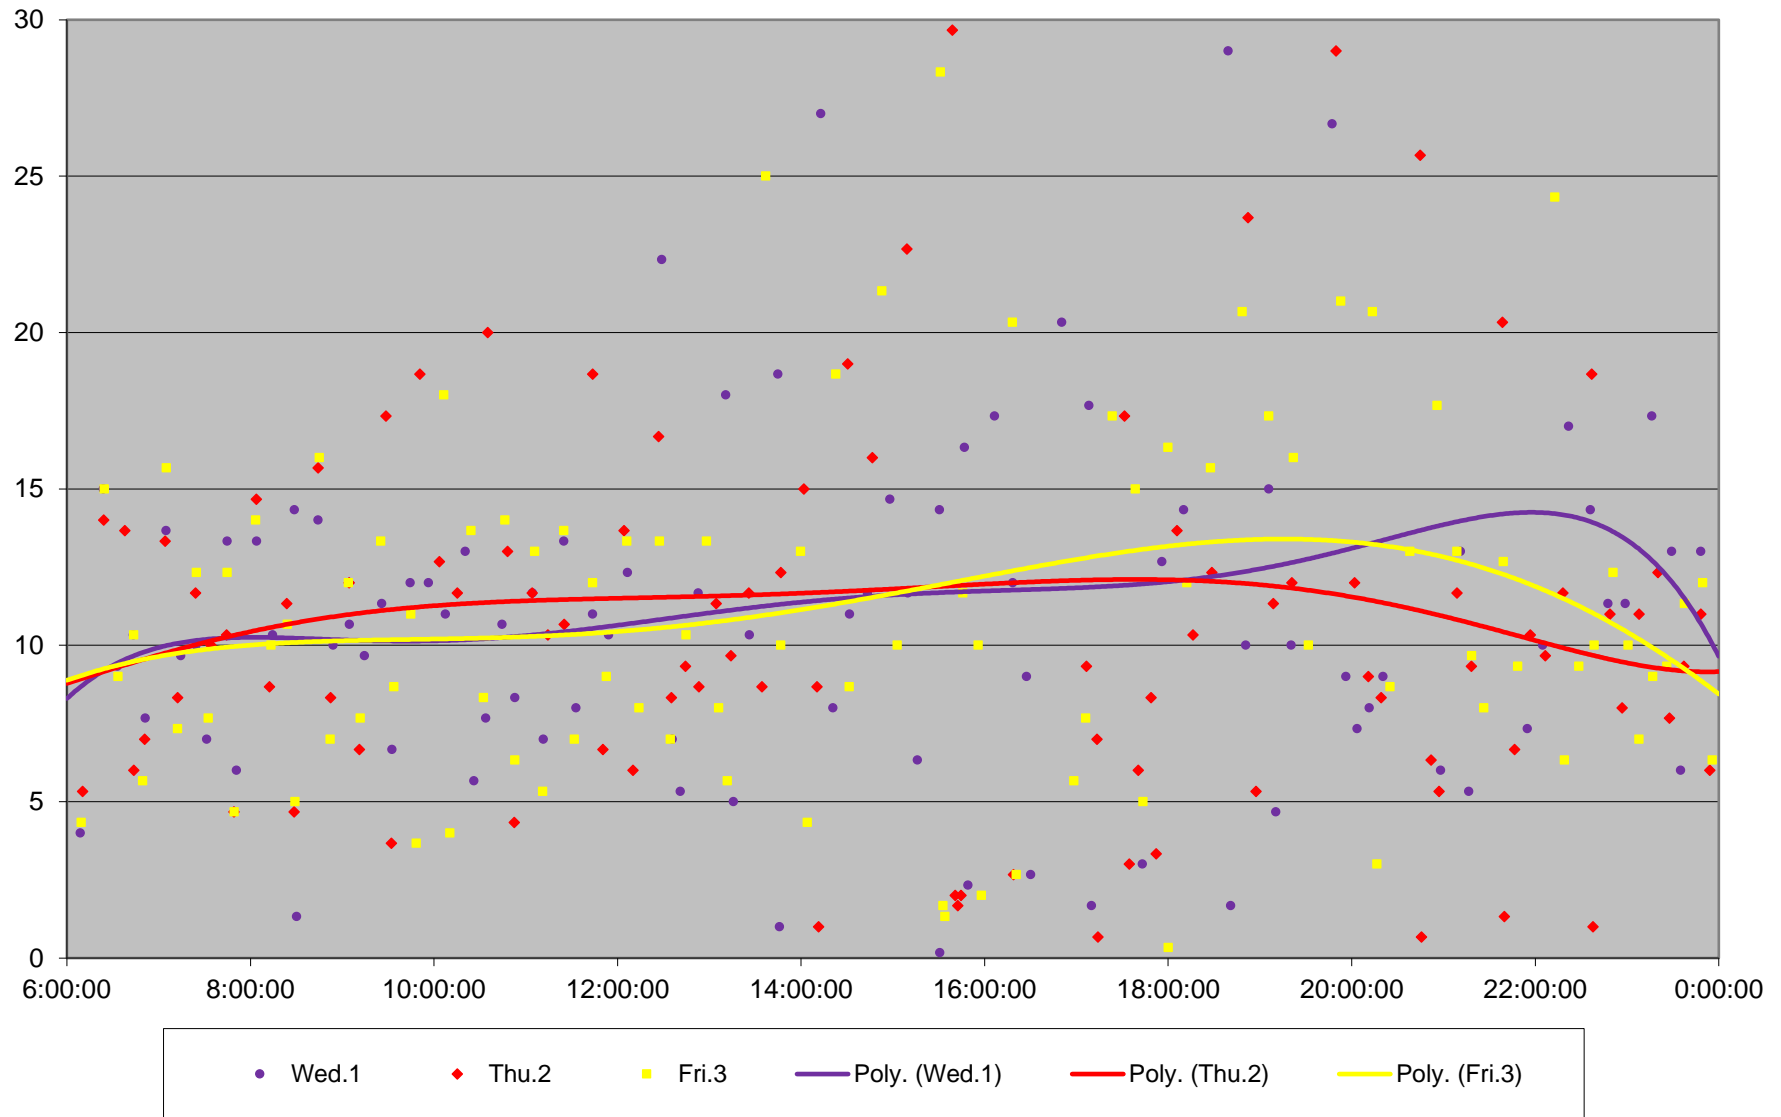

94 Wellesley Headways at E of Wellesley Stn Eastbound September 2021 Weekday Statistics

94 Wellesley Headways at E of Wellesley Stn Eastbound September 2021