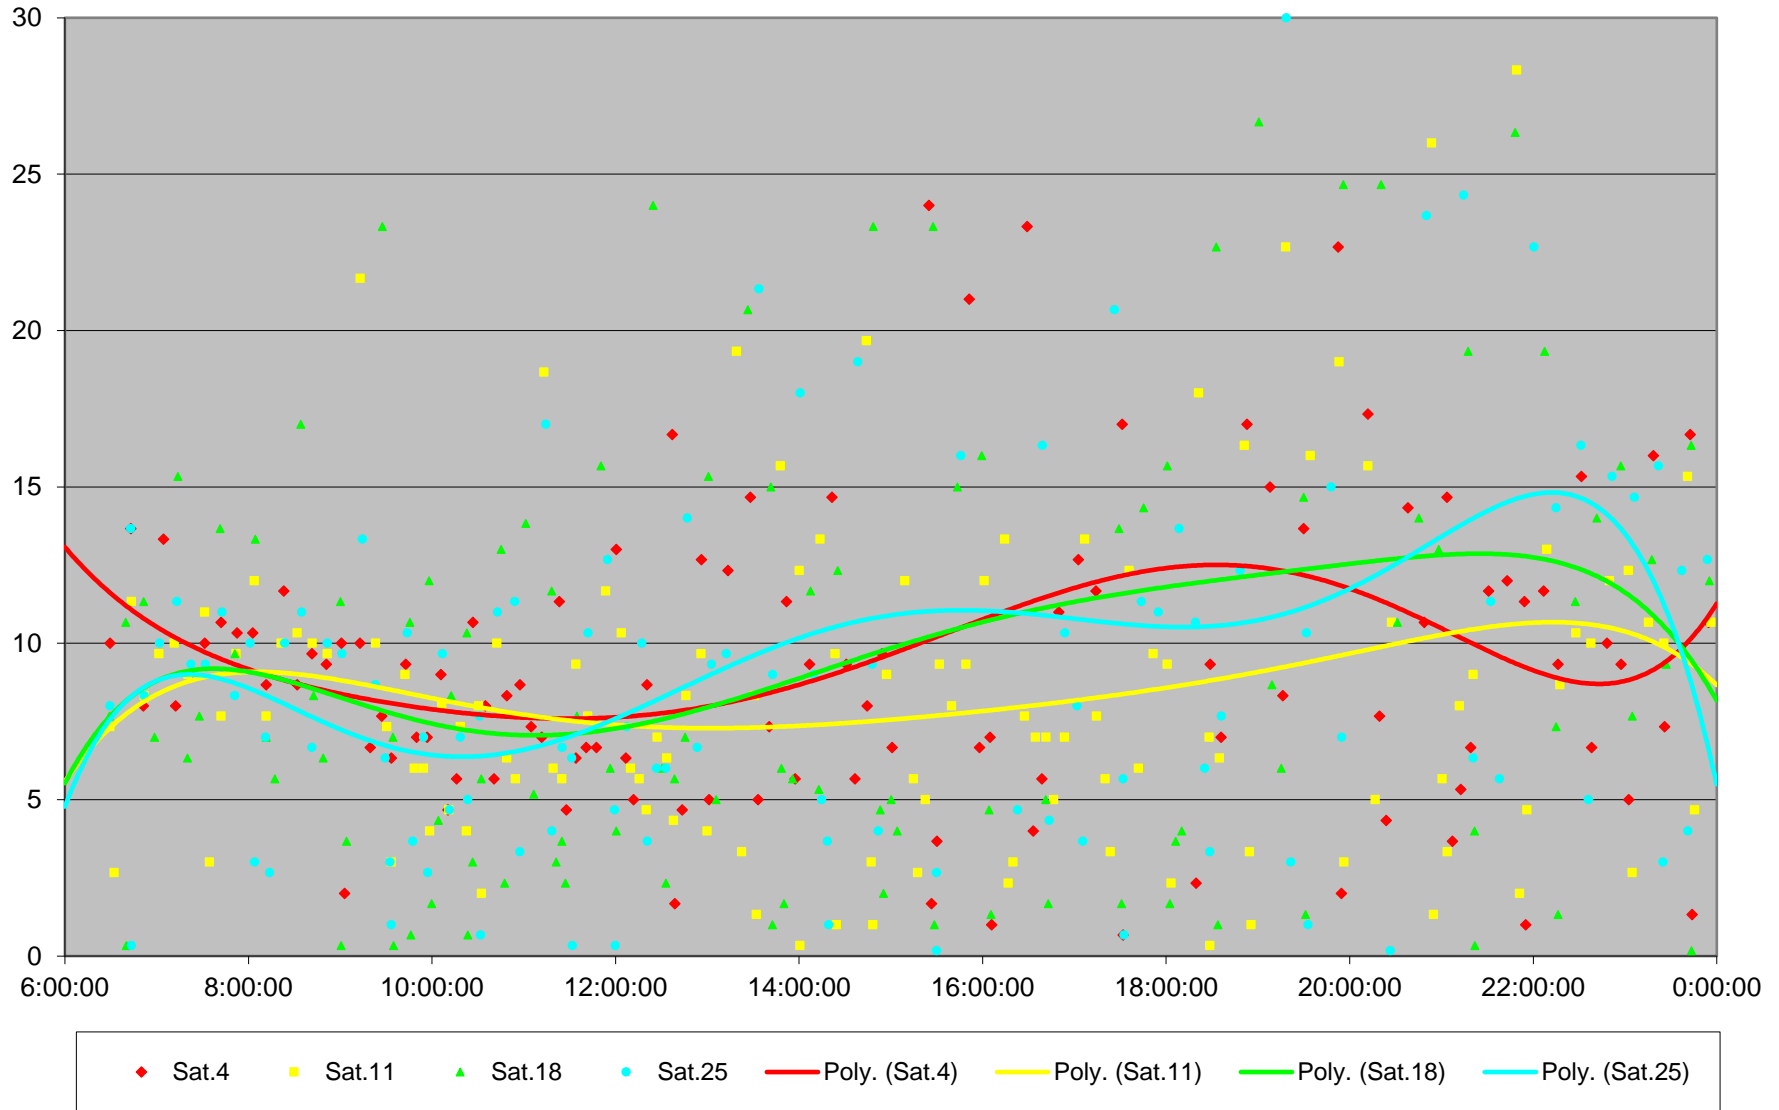

94 Wellesley Headways at E of Wellesley Stn Eastbound September 2021