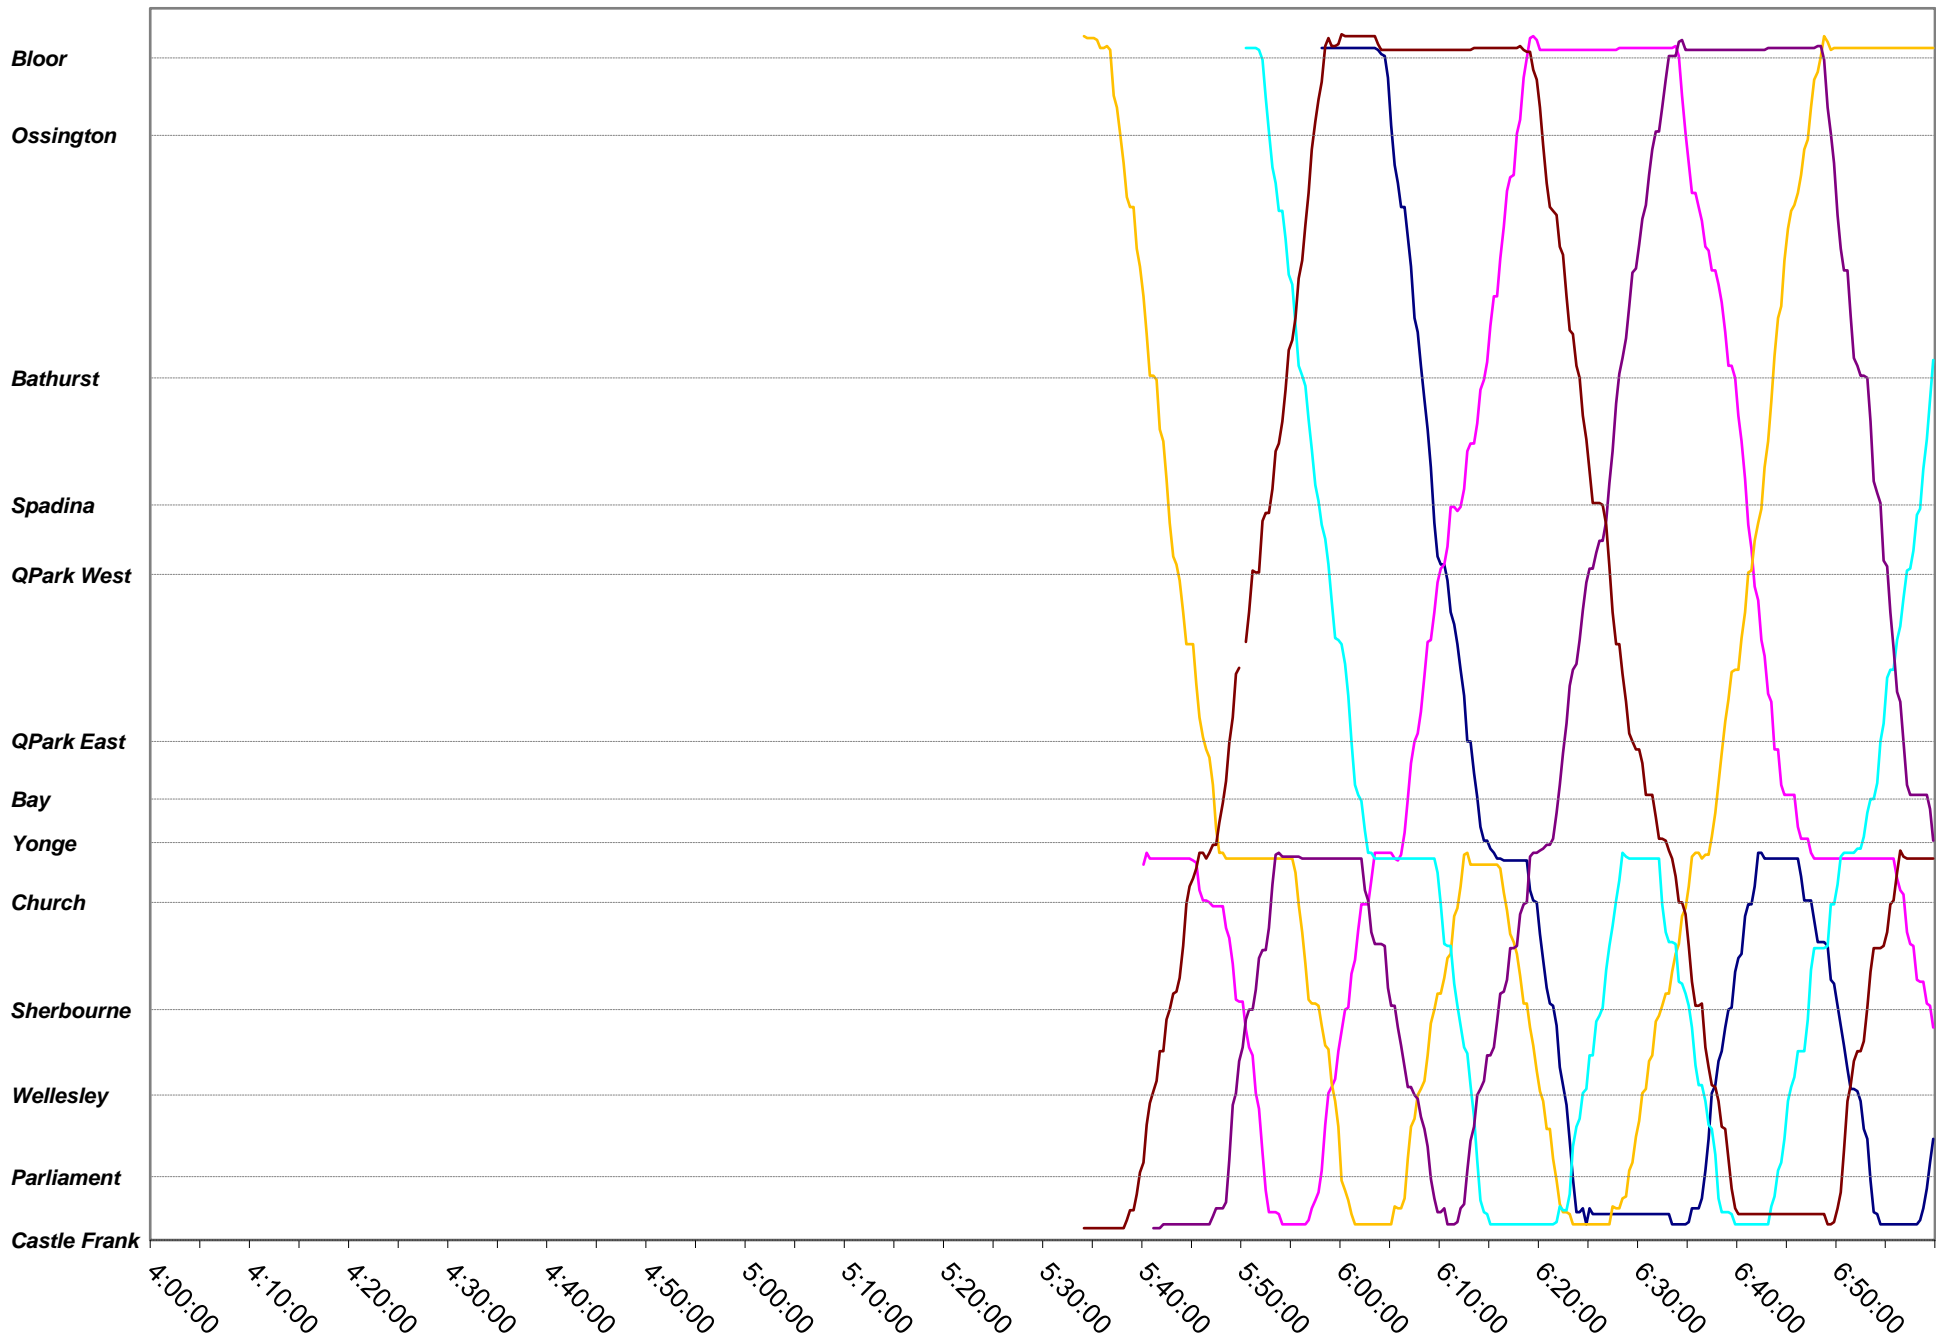

94 Wellesley Thursday 30 Sep 2021

94 Wellesley Thursday 30 Sep 2021

94 Wellesley Thursday 30 Sep 2021

94 Wellesley Thursday 30 Sep 2021

94 Wellesley Thursday 30 Sep 2021

Bloor

Ossington

Bathurst

Spadina

QPark West

QPark East

Bay

Yonge

Church

Sherbourne

Wellesley

Parliament

Castle Frank

25:00:00 25:10:00 25:20:00 25:30:00 25:40:00 25:50:00 26:00:00 26:10:00 26:20:00 26:30:00 26:40:00 26:50:00 27:00:00 27:10:00 27:20:00 27:30:00 27:40:00 27:50:00