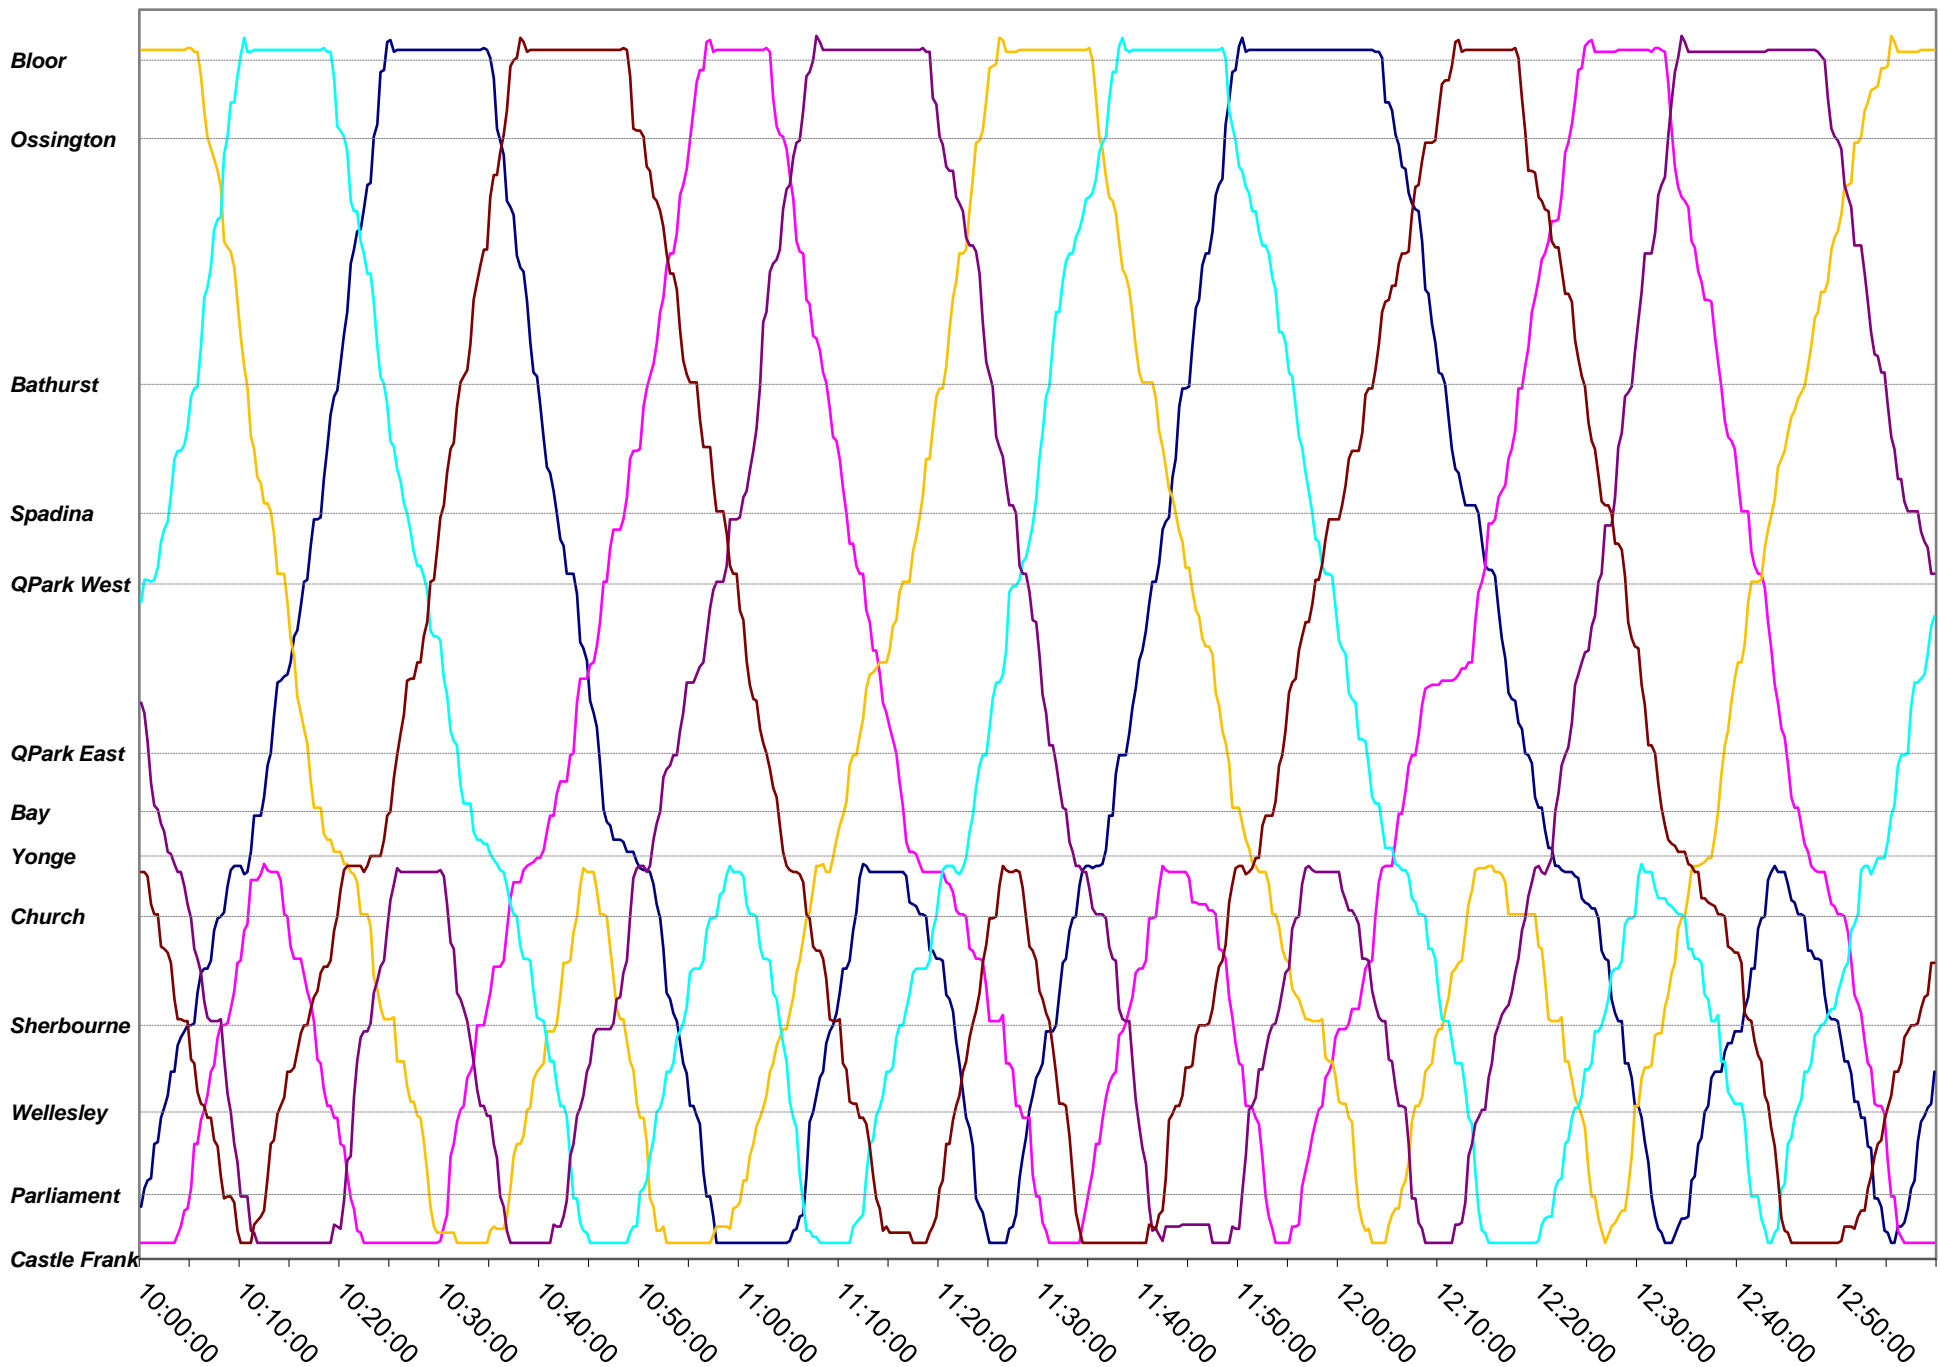

94 Wellesley Thursday 30 Sep 2021

94 Wellesley Thursday 30 Sep 2021

94 Wellesley Thursday 30 Sep 2021

94 Wellesley Thursday 30 Sep 2021

94 Wellesley Thursday 30 Sep 2021

Bloor

Ossington

Bathurst

Spadina

QPark West

QPark East

Bay

Yonge

Church

Sherbourne

Wellesley

Parliament

Castle Frank

25:00:00 25:10:00 25:20:00 25:30:00 25:40:00 25:50:00 26:00:00 26:10:00 26:20:00 26:30:00 26:40:00 26:50:00 27:00:00 27:10:00 27:20:00 27:30:00 27:40:00 27:50:00