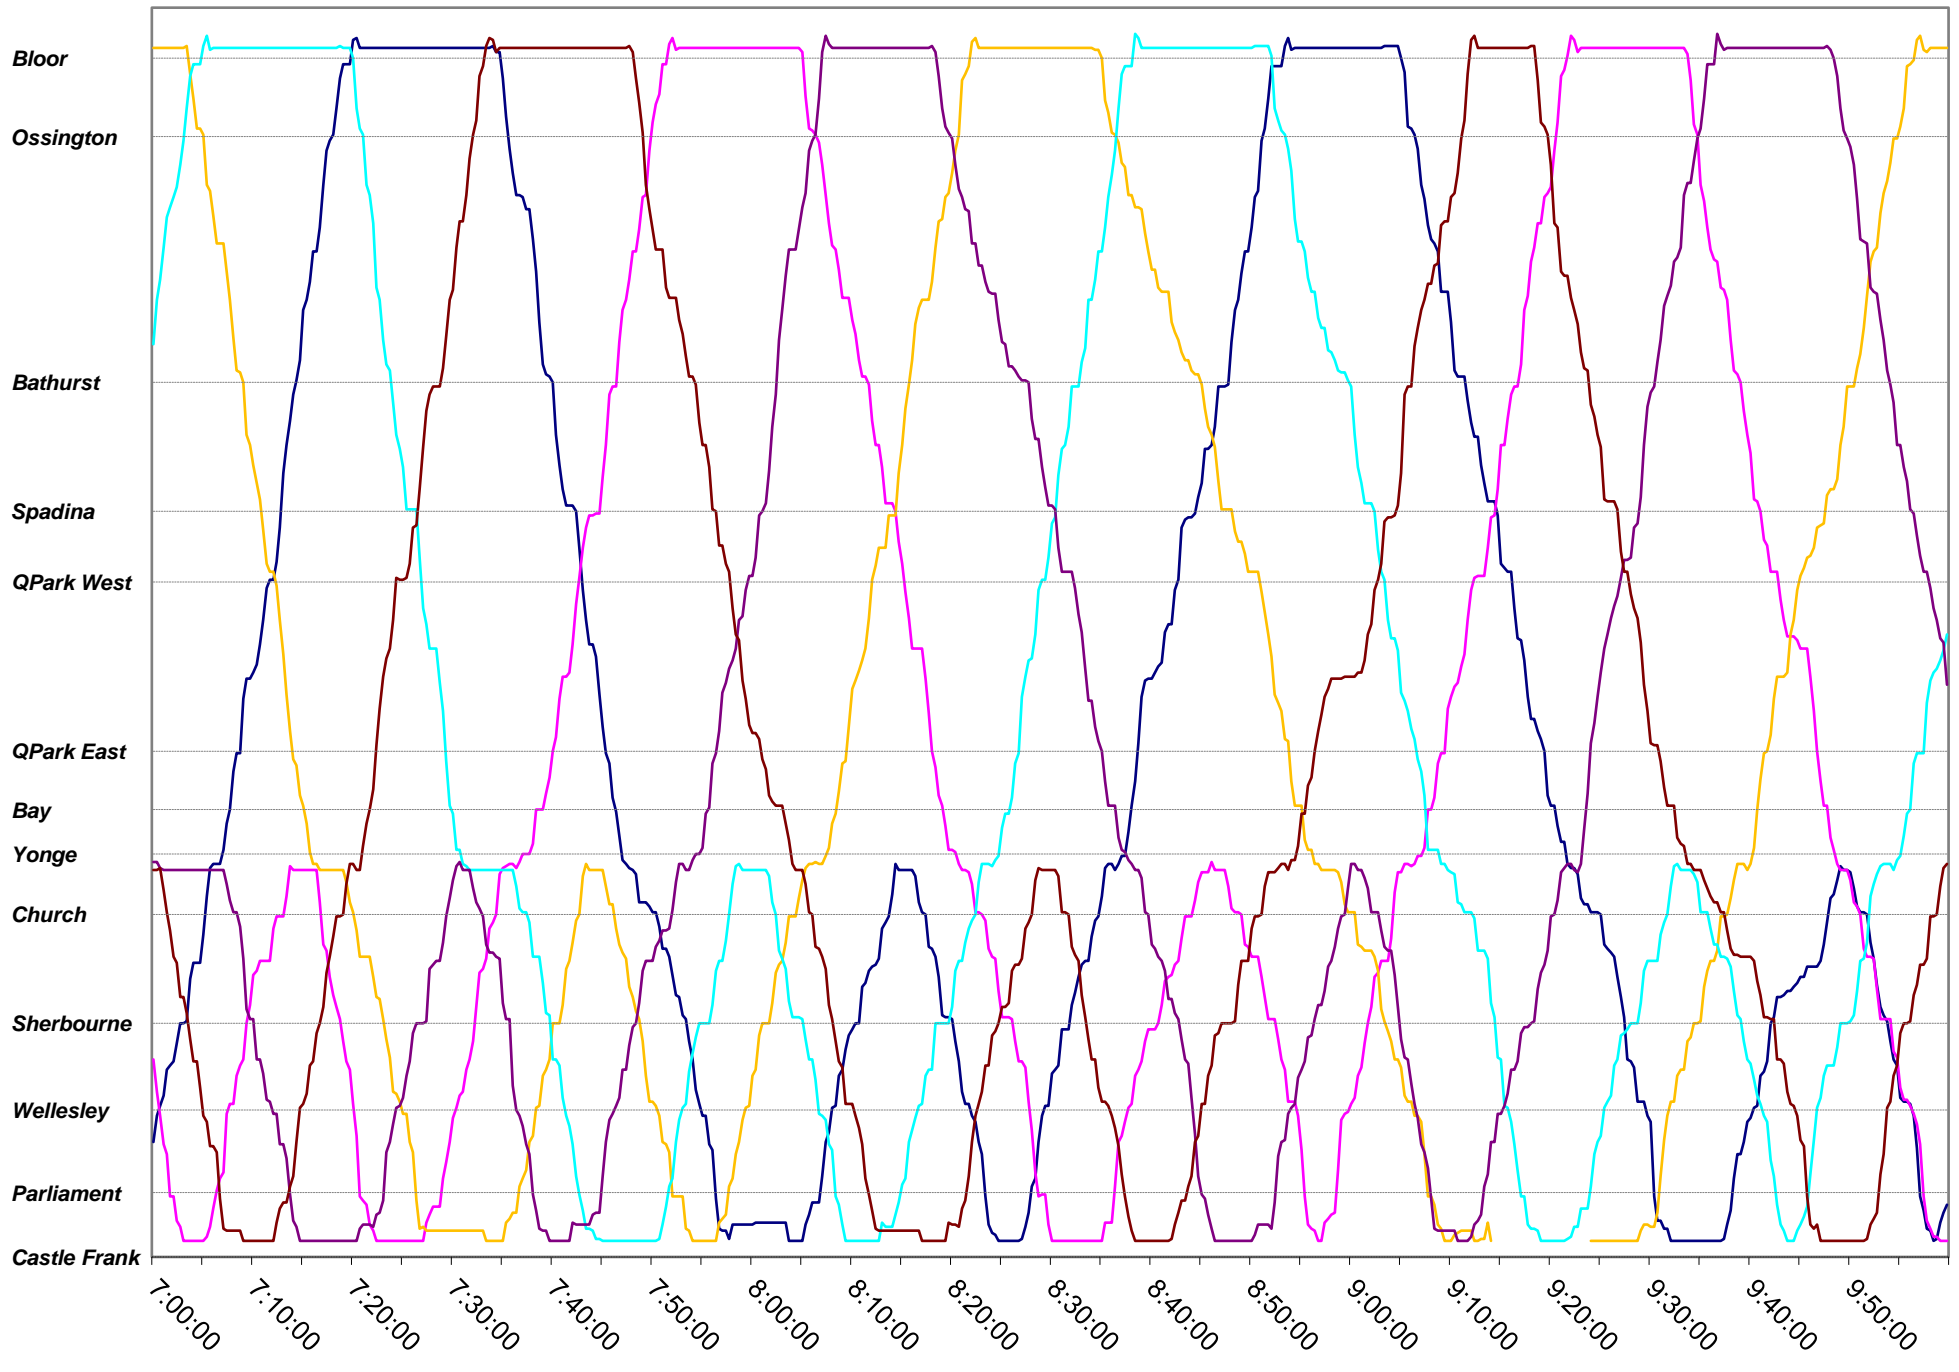

94 Wellesley Thursday 30 Sep 2021

94 Wellesley Thursday 30 Sep 2021

94 Wellesley Thursday 30 Sep 2021

94 Wellesley Thursday 30 Sep 2021

94 Wellesley Thursday 30 Sep 2021

Bloor

Ossington

Bathurst

Spadina

QPark West

QPark East

Bay

Yonge

Church

Sherbourne

Wellesley

Parliament

Castle Frank

25:00:00 25:10:00 25:20:00 25:30:00 25:40:00 25:50:00 26:00:00 26:10:00 26:20:00 26:30:00 26:40:00 26:50:00 27:00:00 27:10:00 27:20:00 27:30:00 27:40:00 27:50:00