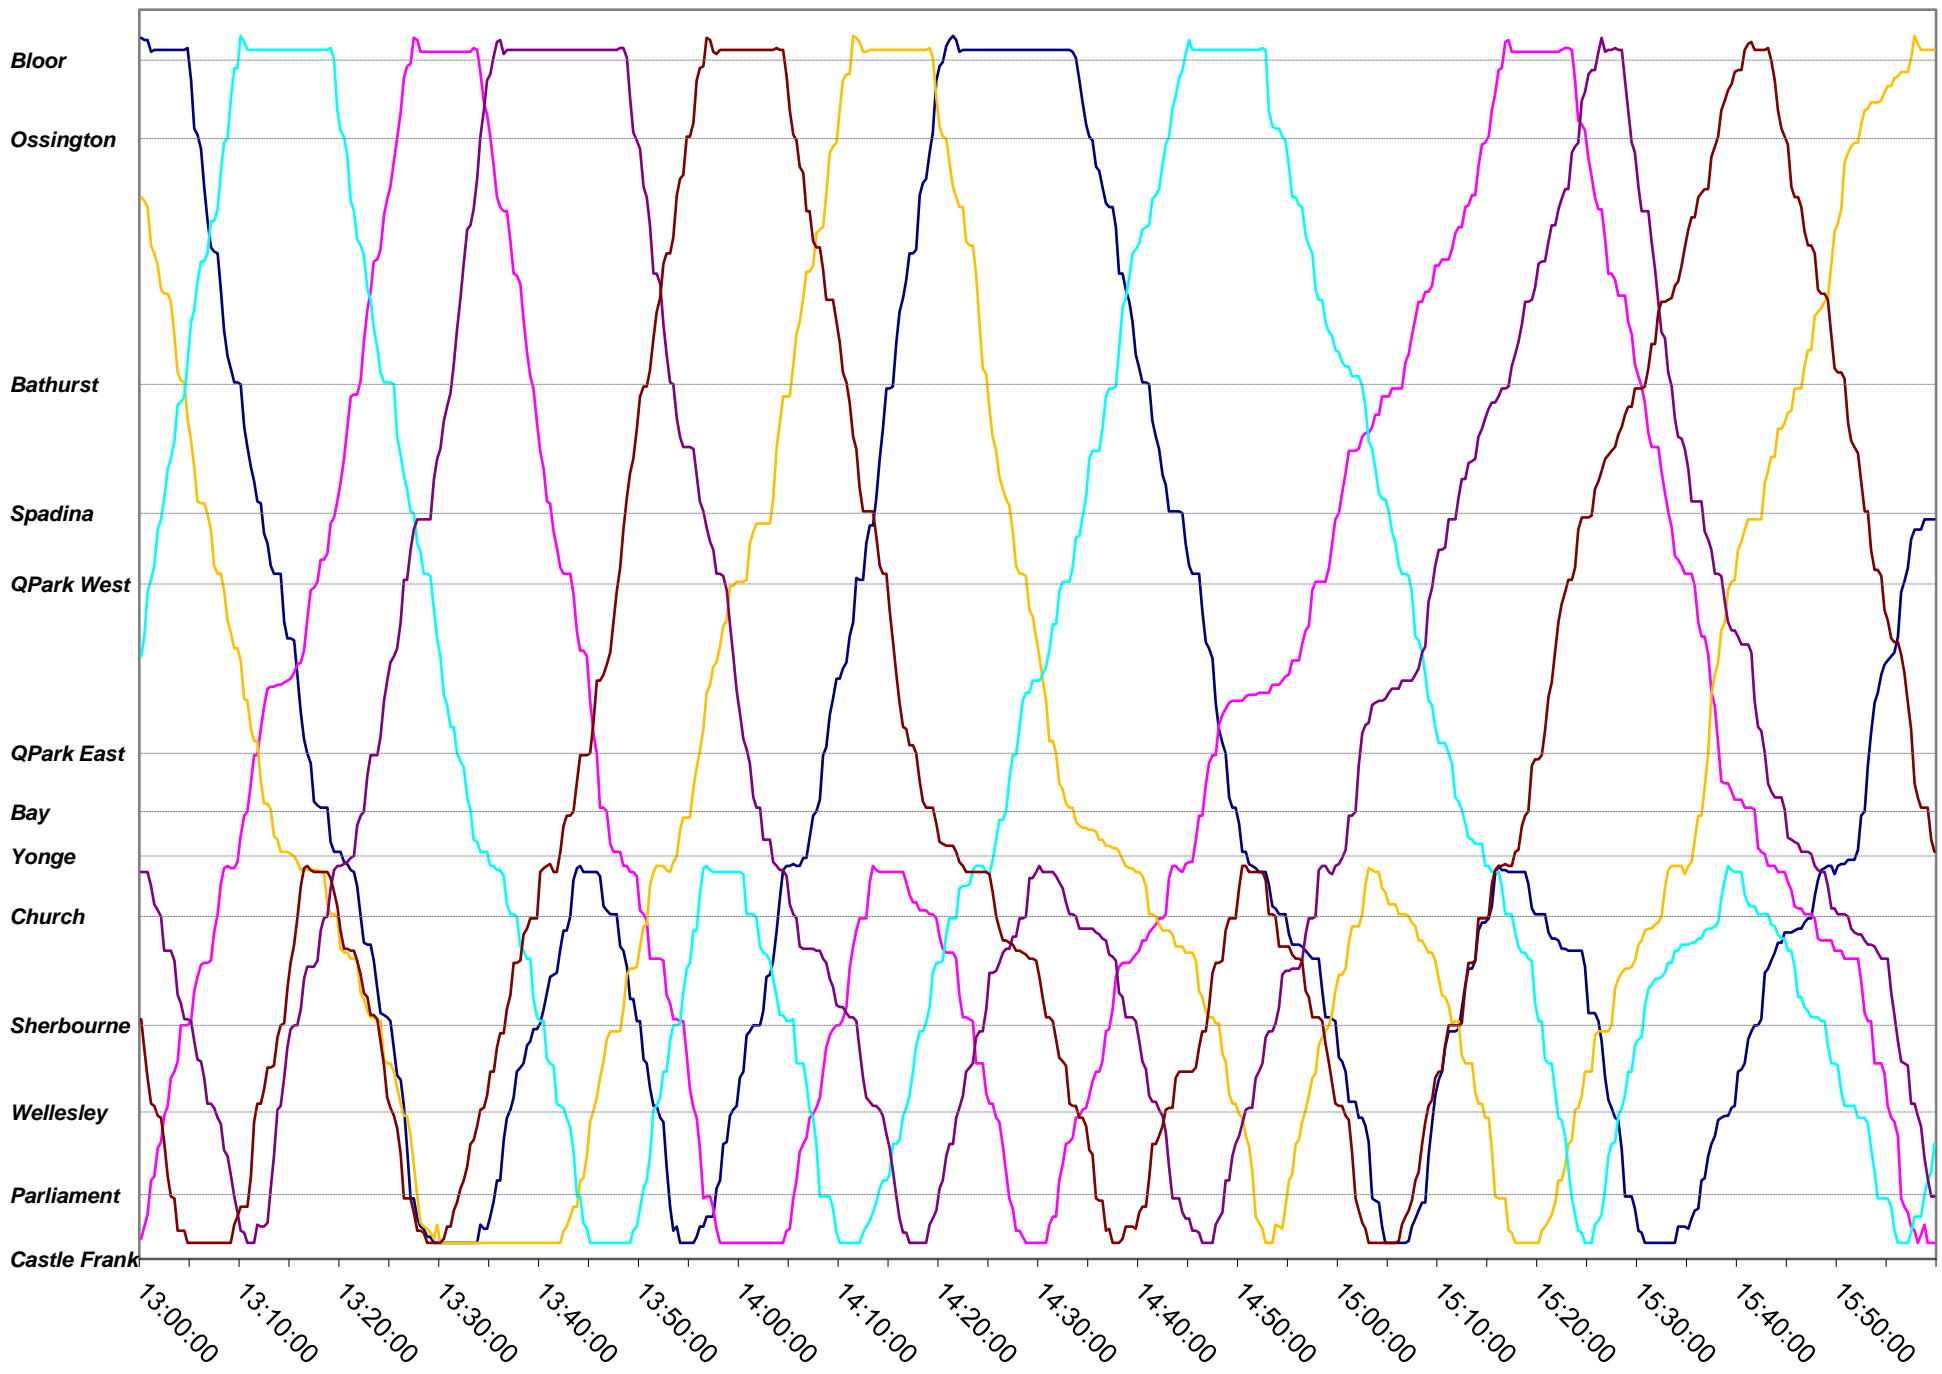

94 Wellesley Wednesday 22 Sep 2021

94 Wellesley Wednesday 22 Sep 2021

94 Wellesley Wednesday 22 Sep 2021