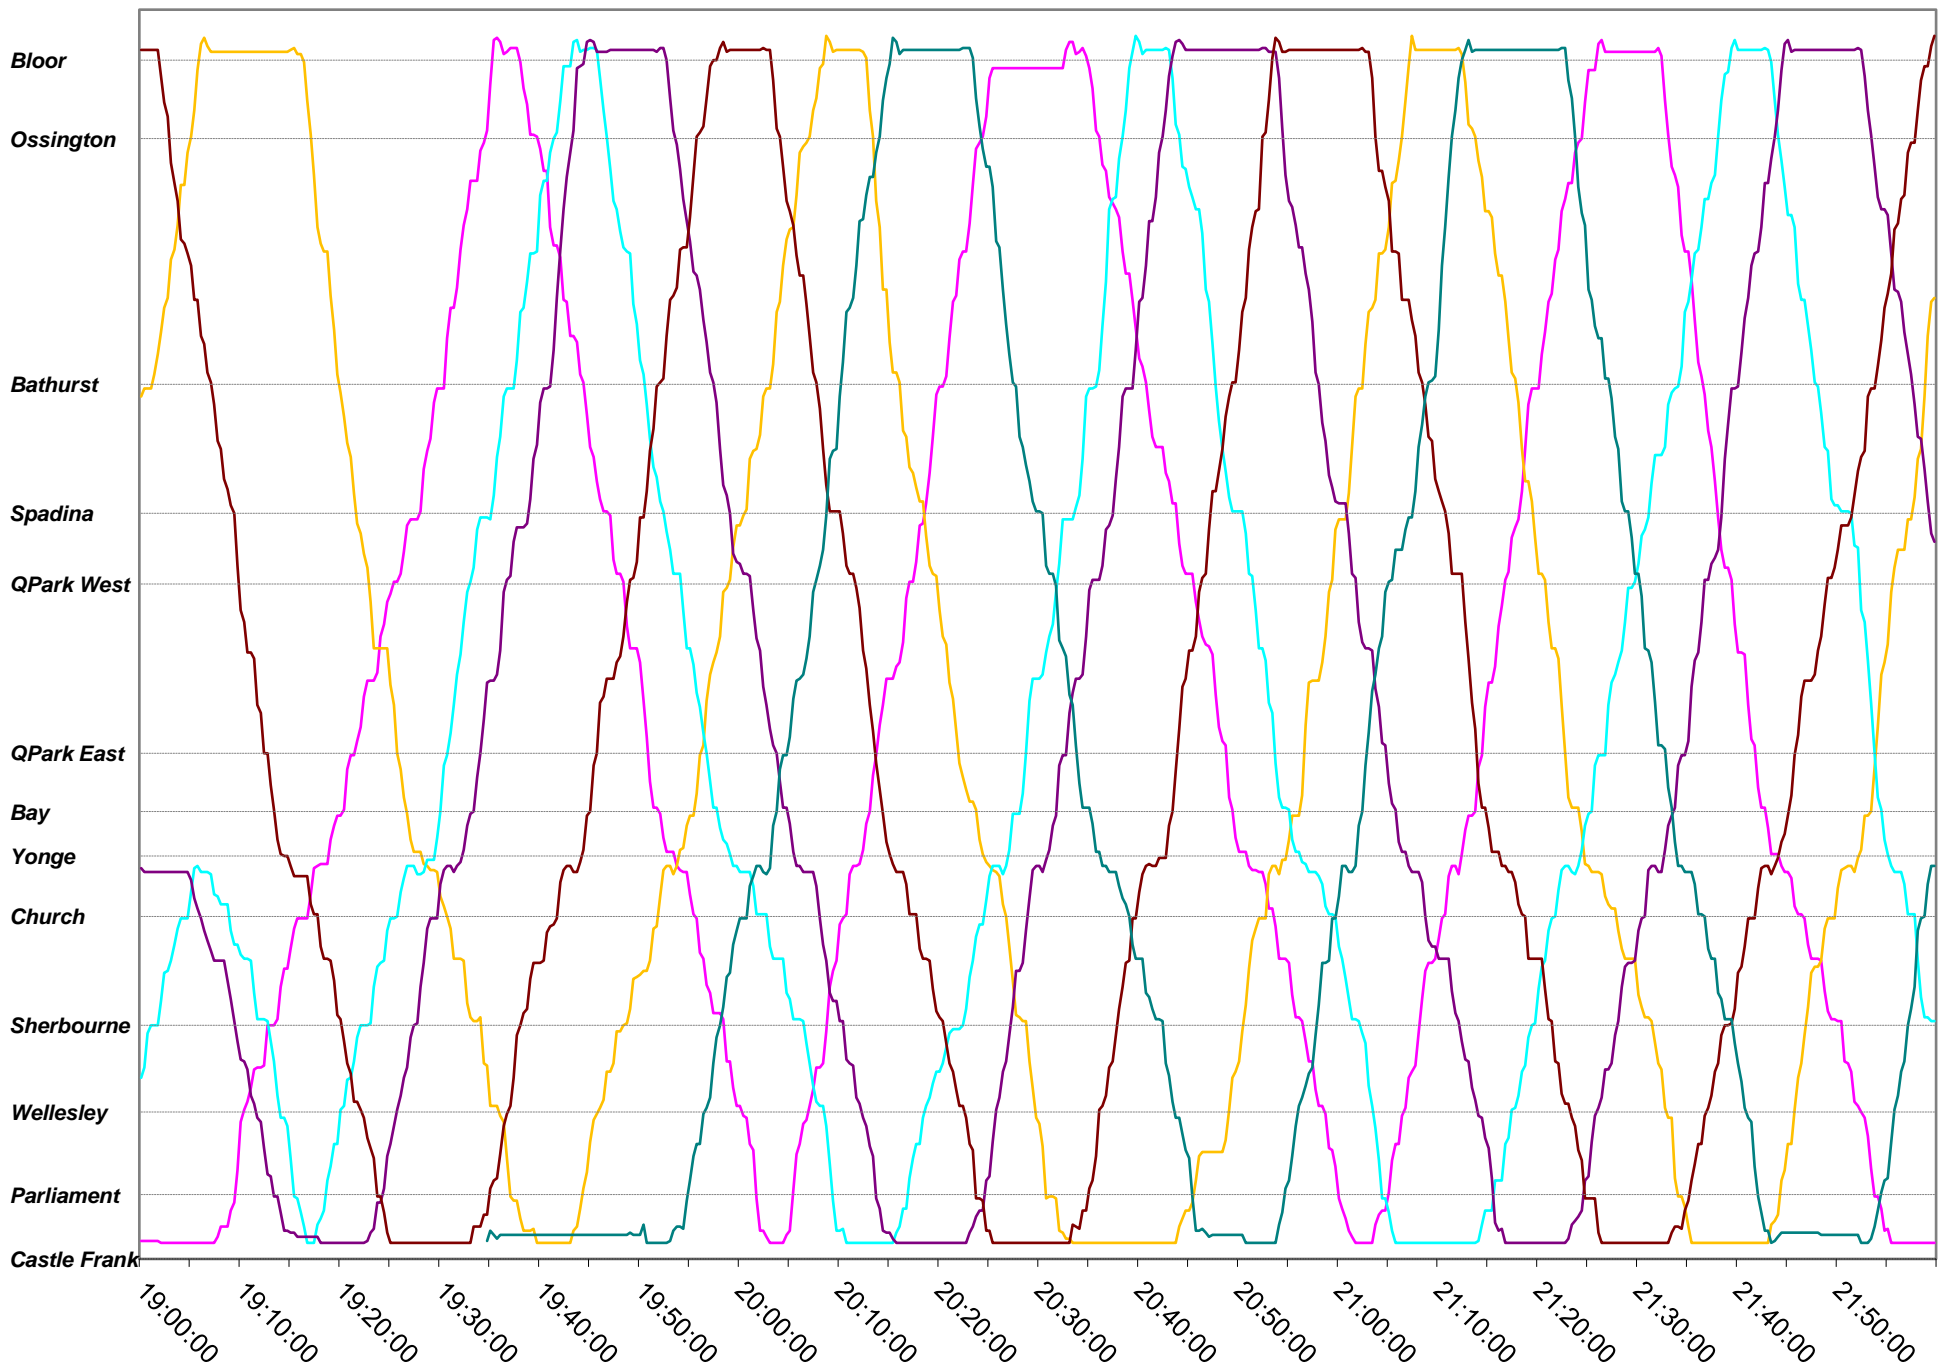

94 Wellesley Wednesday 22 Sep 2021

94 Wellesley Wednesday 22 Sep 2021

94 Wellesley Wednesday 22 Sep 2021