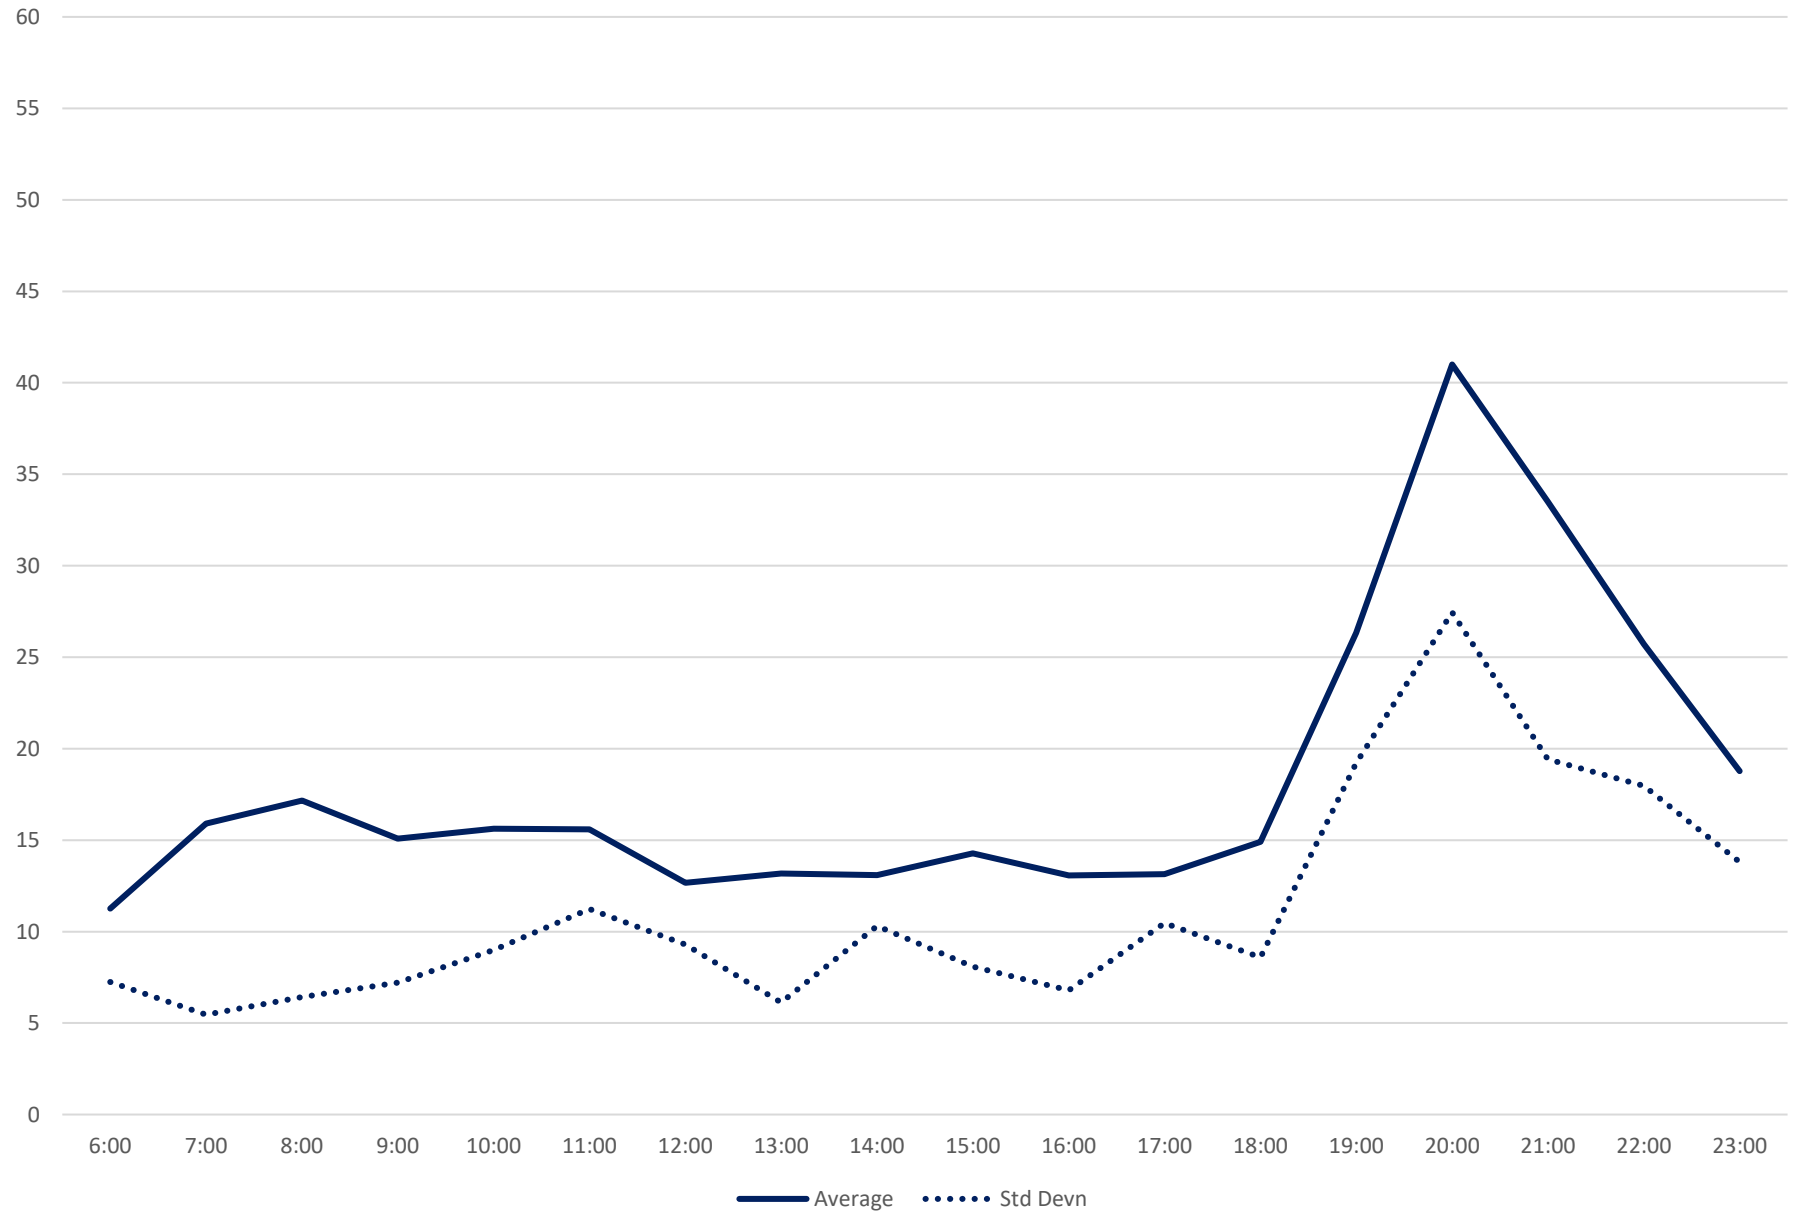

Quartiles Week 4

75 Sherbourne Headways at S of Bloor Southbound September 2021

75 Sherbourne Headways at S of Bloor Southbound September 2021 Quartiles Week 5

75 Sherbourne Headways at S of Bloor Southbound September 2021 Saturday Statistics

75 Sherbourne Headways at S of Bloor Southbound September 2021

75 Sherbourne Headways at S of Bloor Southbound September 2021 Quartiles Saturdays

75 Sherbourne Headways at S of Bloor Southbound September 2021 Sunday Statistics

75 Sherbourne Headways at S of Bloor Southbound September 2021

75 Sherbourne Headways at S of Bloor Southbound September 2021

Quartiles Sundays/Holidays