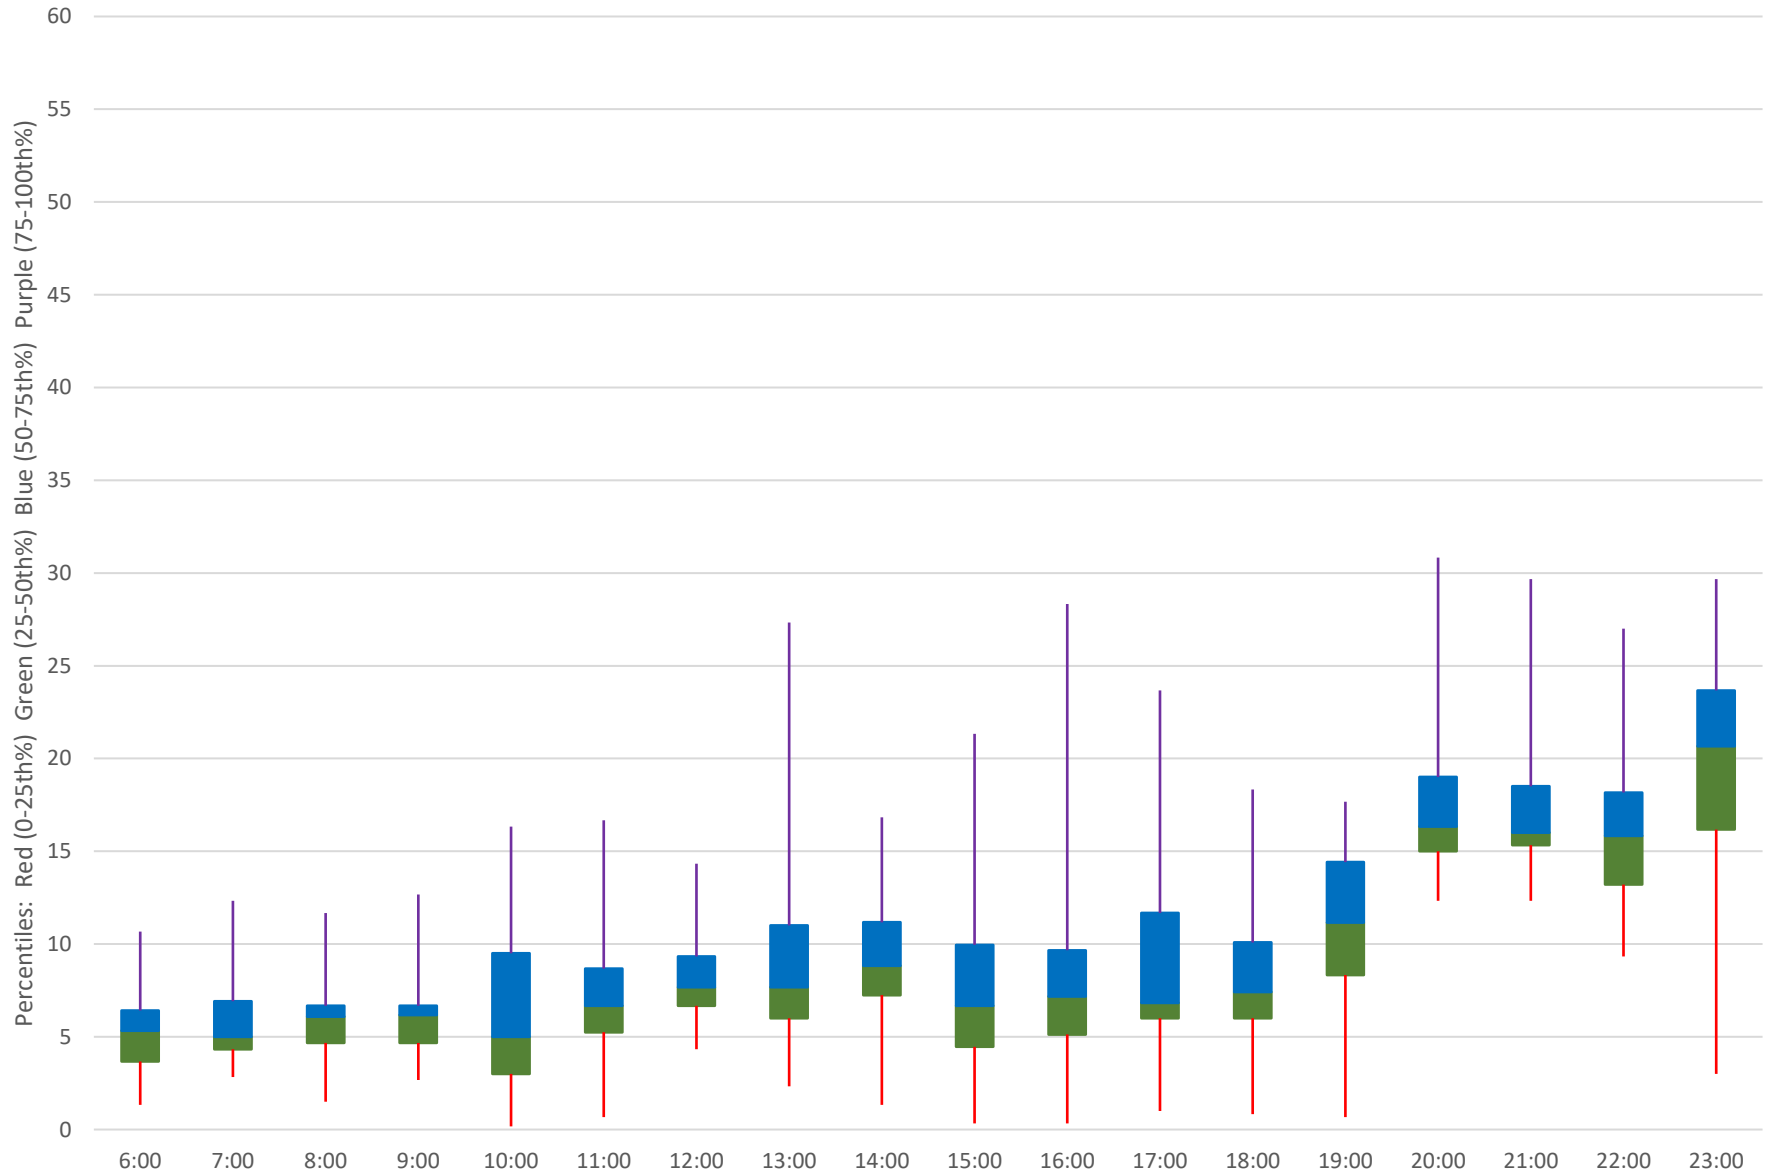

75 Sherbourne Headways at S of Bloor Southbound September 2021 Quartiles Week 3

75 Sherbourne Headways at S of Bloor Southbound September 2021

75 Sherbourne Headways at S of Bloor Southbound September 2021

Quartiles Week 4

75 Sherbourne Headways at S of Bloor Southbound September 2021

75 Sherbourne Headways at S of Bloor Southbound September 2021 Quartiles Week 5

75 Sherbourne Headways at S of Bloor Southbound September 2021 Saturday Statistics

75 Sherbourne Headways at S of Bloor Southbound September 2021

75 Sherbourne Headways at S of Bloor Southbound September 2021 Quartiles Saturdays

75 Sherbourne Headways at S of Bloor Southbound September 2021 Sunday Statistics