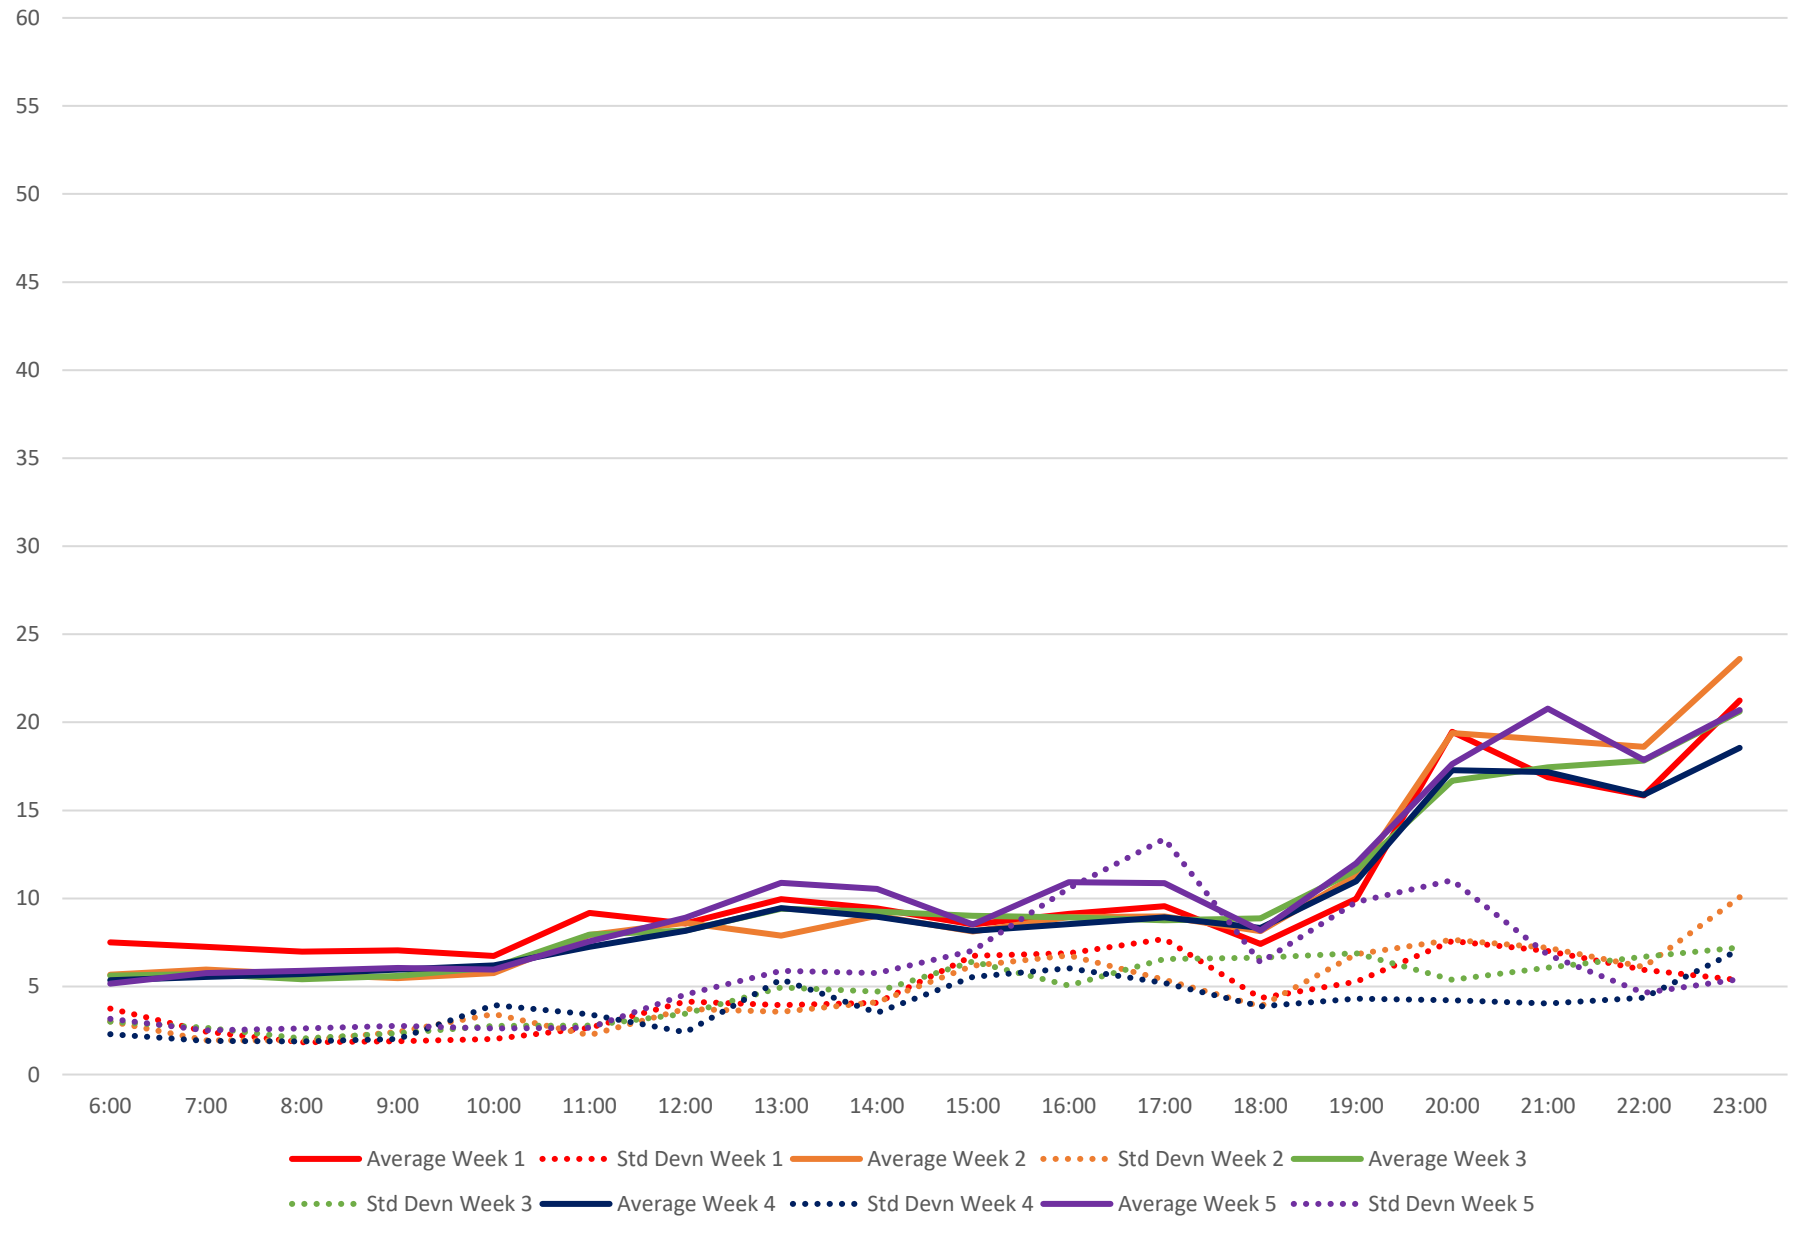

75 Sherbourne Headways at S of Bloor Southbound September 2021 Weekday Statistics

75 Sherbourne Headways at S of Bloor Southbound September 2021

75 Sherbourne Headways at S of Bloor Southbound September 2021

Quartiles Week 1

75 Sherbourne Headways at S of Bloor Southbound September 2021

75 Sherbourne Headways at S of Bloor Southbound September 2021 Quartiles Week 2

75 Sherbourne Headways at S of Bloor Southbound September 2021

75 Sherbourne Headways at S of Bloor Southbound September 2021 Quartiles Week 3

75 Sherbourne Headways at S of Bloor Southbound September 2021

75 Sherbourne Headways at S of Bloor Southbound September 2021

75 Sherbourne Headways at S of Bloor Southbound September 2021

75 Sherbourne Headways at S of Bloor Southbound September 2021 Quartiles Saturdays

75 Sherbourne Headways at S of Bloor Southbound September 2021 Sunday Statistics