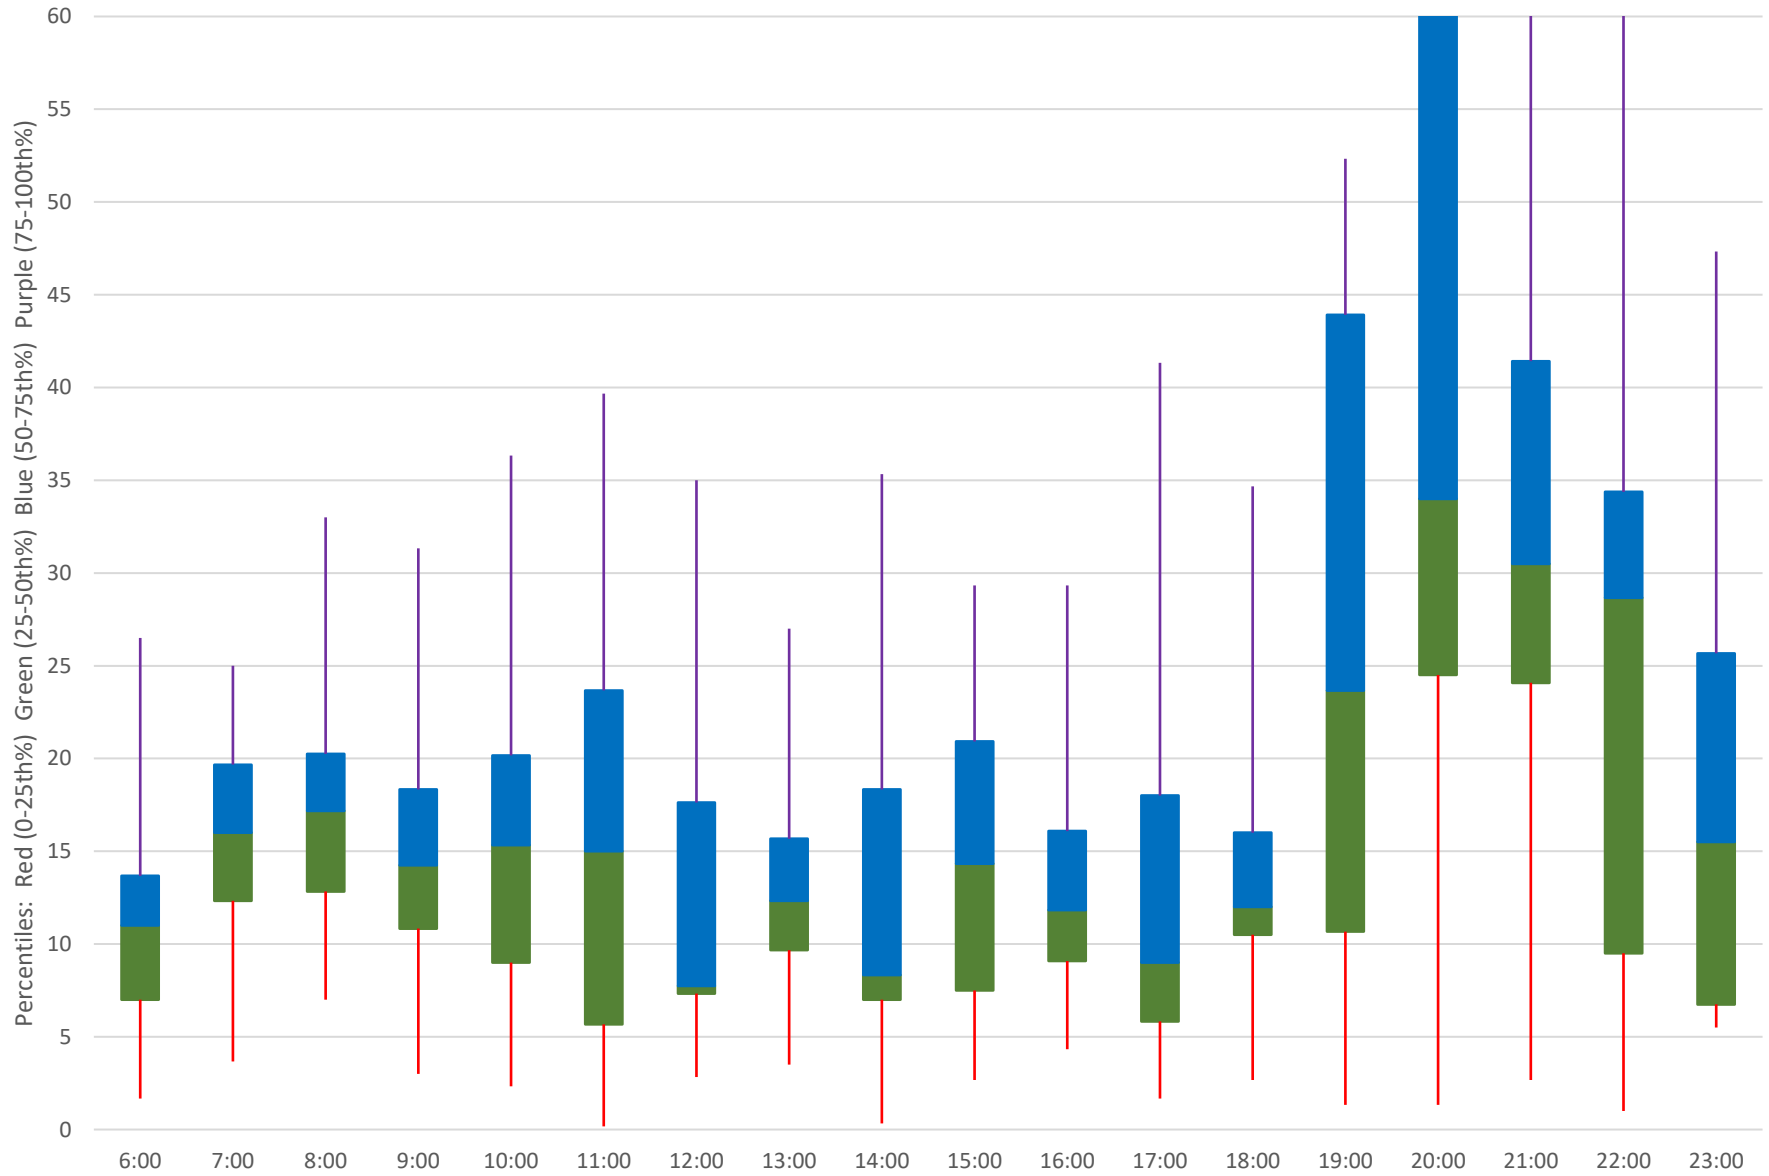

Quartiles Week 4

75 Sherbourne Headways at S of Bloor Southbound September 2021

75 Sherbourne Headways at S of Bloor Southbound September 2021 Quartiles Week 5

75 Sherbourne Headways at S of Bloor Southbound September 2021 Saturday Statistics

75 Sherbourne Headways at S of Bloor Southbound September 2021

75 Sherbourne Headways at S of Bloor Southbound September 2021 Quartiles Saturdays

75 Sherbourne Headways at S of Bloor Southbound September 2021 Sunday Statistics