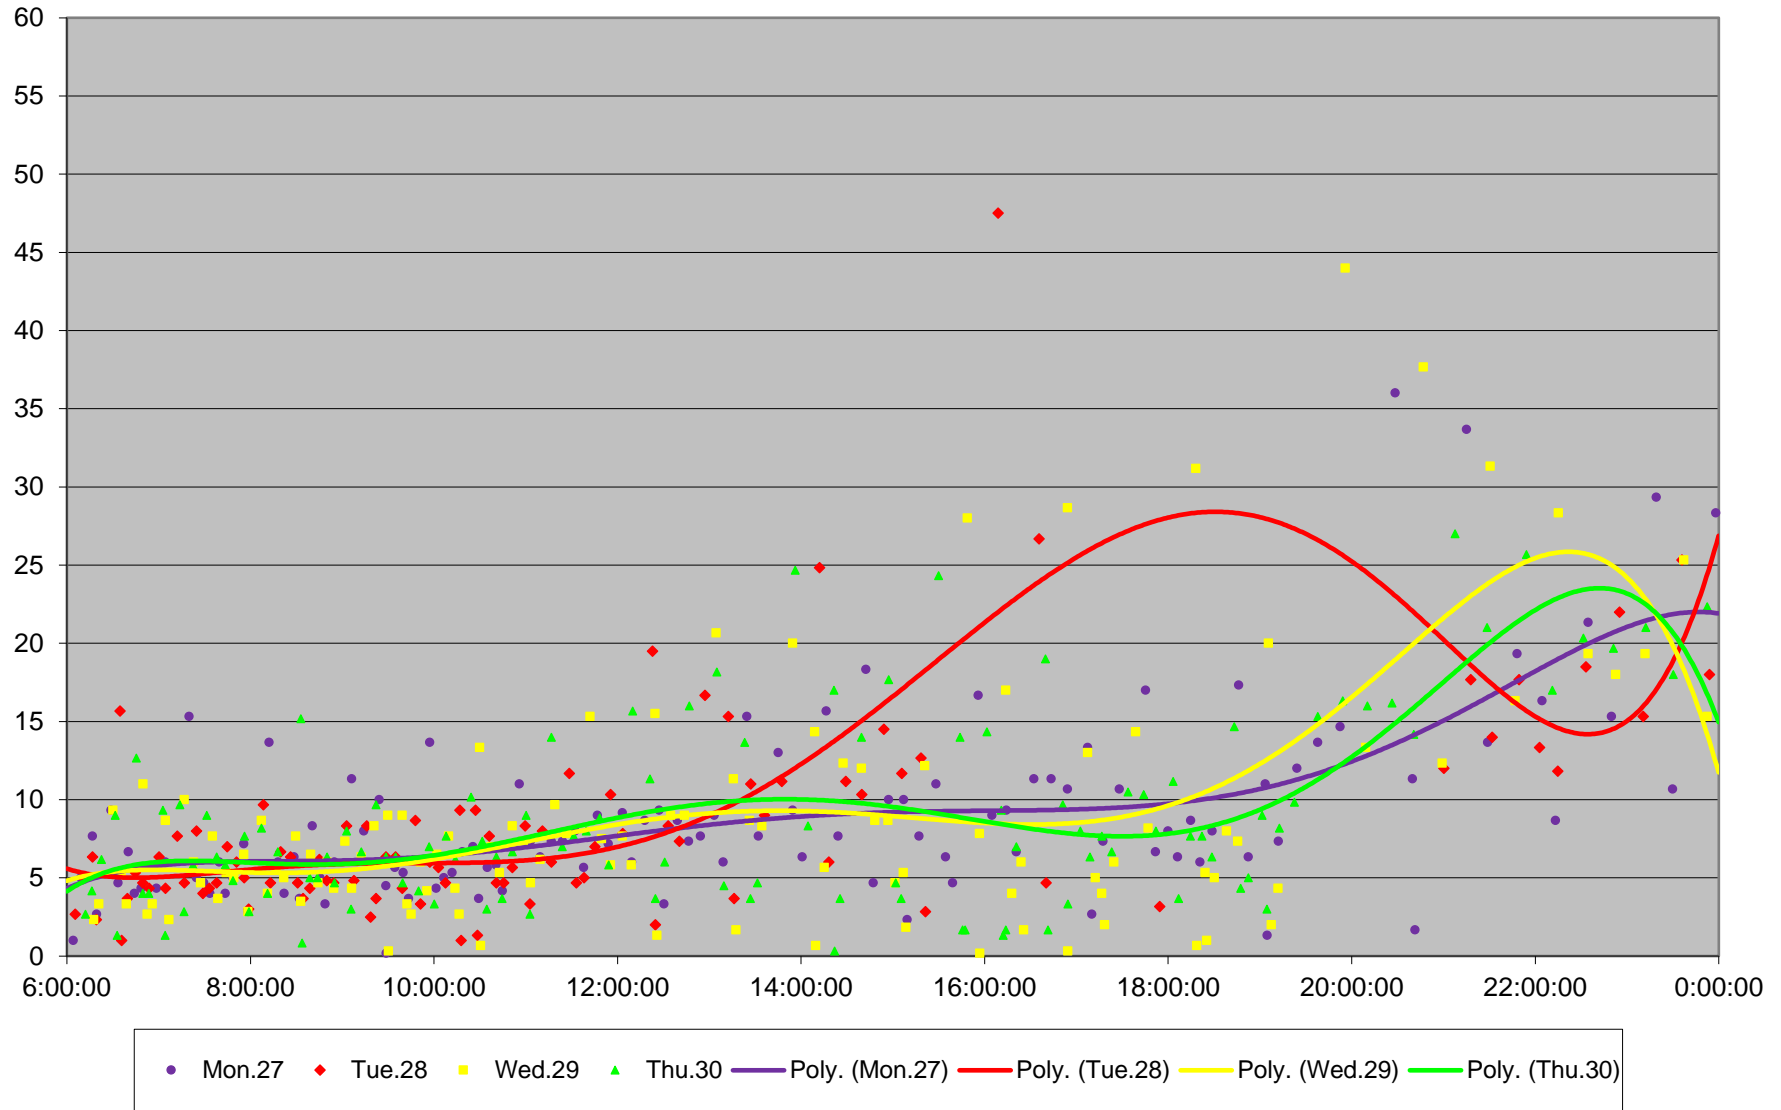

Quartiles Week 1

75 Sherbourne Headways at S of Bloor Southbound September 2021

75 Sherbourne Headways at S of Bloor Southbound September 2021 Quartiles Week 2

75 Sherbourne Headways at S of Bloor Southbound September 2021

75 Sherbourne Headways at S of Bloor Southbound September 2021 Quartiles Week 3

75 Sherbourne Headways at S of Bloor Southbound September 2021

75 Sherbourne Headways at S of Bloor Southbound September 2021

Quartiles Week 4

75 Sherbourne Headways at S of Bloor Southbound September 2021

75 Sherbourne Headways at S of Bloor Southbound September 2021 Quartiles Week 5

75 Sherbourne Headways at S of Bloor Southbound September 2021 Saturday Statistics

75 Sherbourne Headways at S of Bloor Southbound September 2021

75 Sherbourne Headways at S of Bloor Southbound September 2021 Quartiles Saturdays

75 Sherbourne Headways at S of Bloor Southbound September 2021 Sunday Statistics