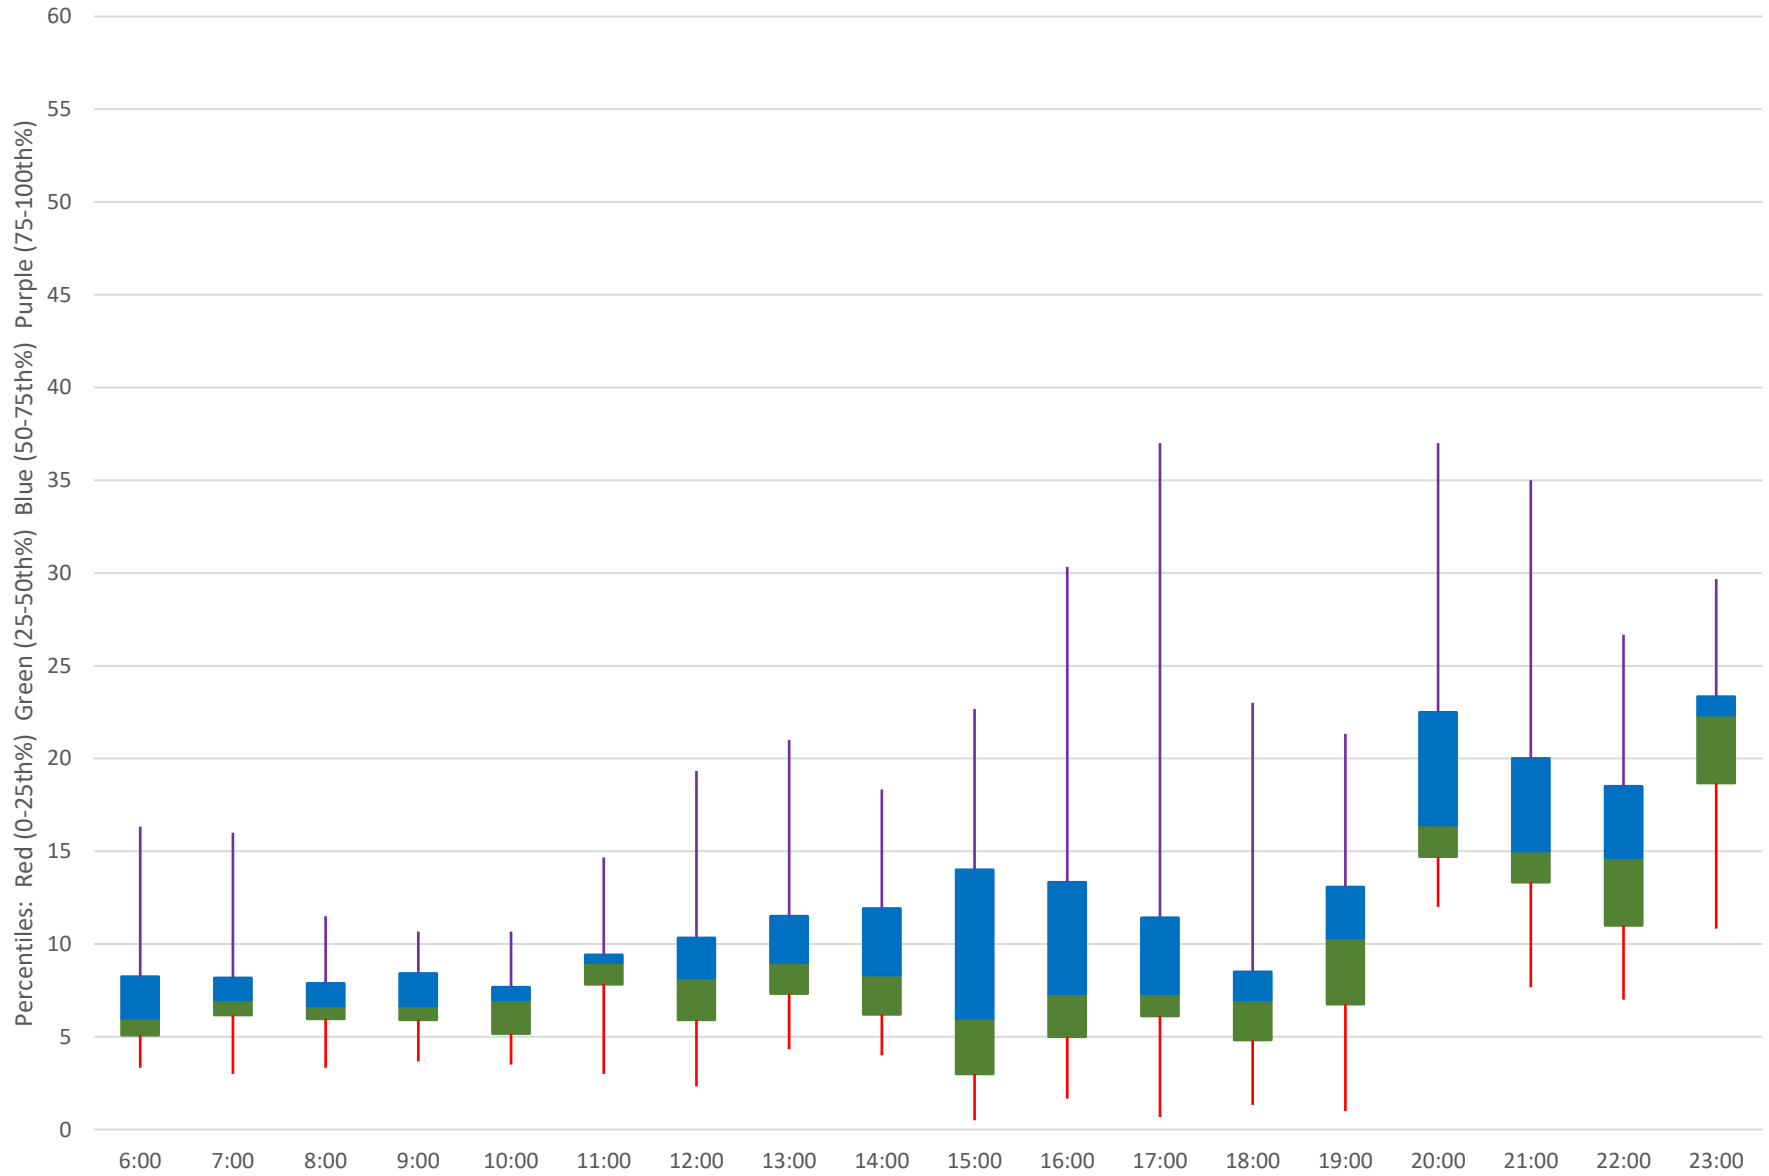

75 Sherbourne Headways at S of Bloor Southbound September 2021 Weekday Statistics

75 Sherbourne Headways at S of Bloor Southbound September 2021

75 Sherbourne Headways at S of Bloor Southbound September 2021

Quartiles Week 1

75 Sherbourne Headways at S of Bloor Southbound September 2021

75 Sherbourne Headways at S of Bloor Southbound September 2021 Quartiles Week 2

75 Sherbourne Headways at S of Bloor Southbound September 2021

75 Sherbourne Headways at S of Bloor Southbound September 2021 Quartiles Week 3

75 Sherbourne Headways at S of Bloor Southbound September 2021

75 Sherbourne Headways at S of Bloor Southbound September 2021

75 Sherbourne Headways at S of Bloor Southbound September 2021

75 Sherbourne Headways at S of Bloor Southbound September 2021 Quartiles Saturdays

75 Sherbourne Headways at S of Bloor Southbound September 2021 Sunday Statistics