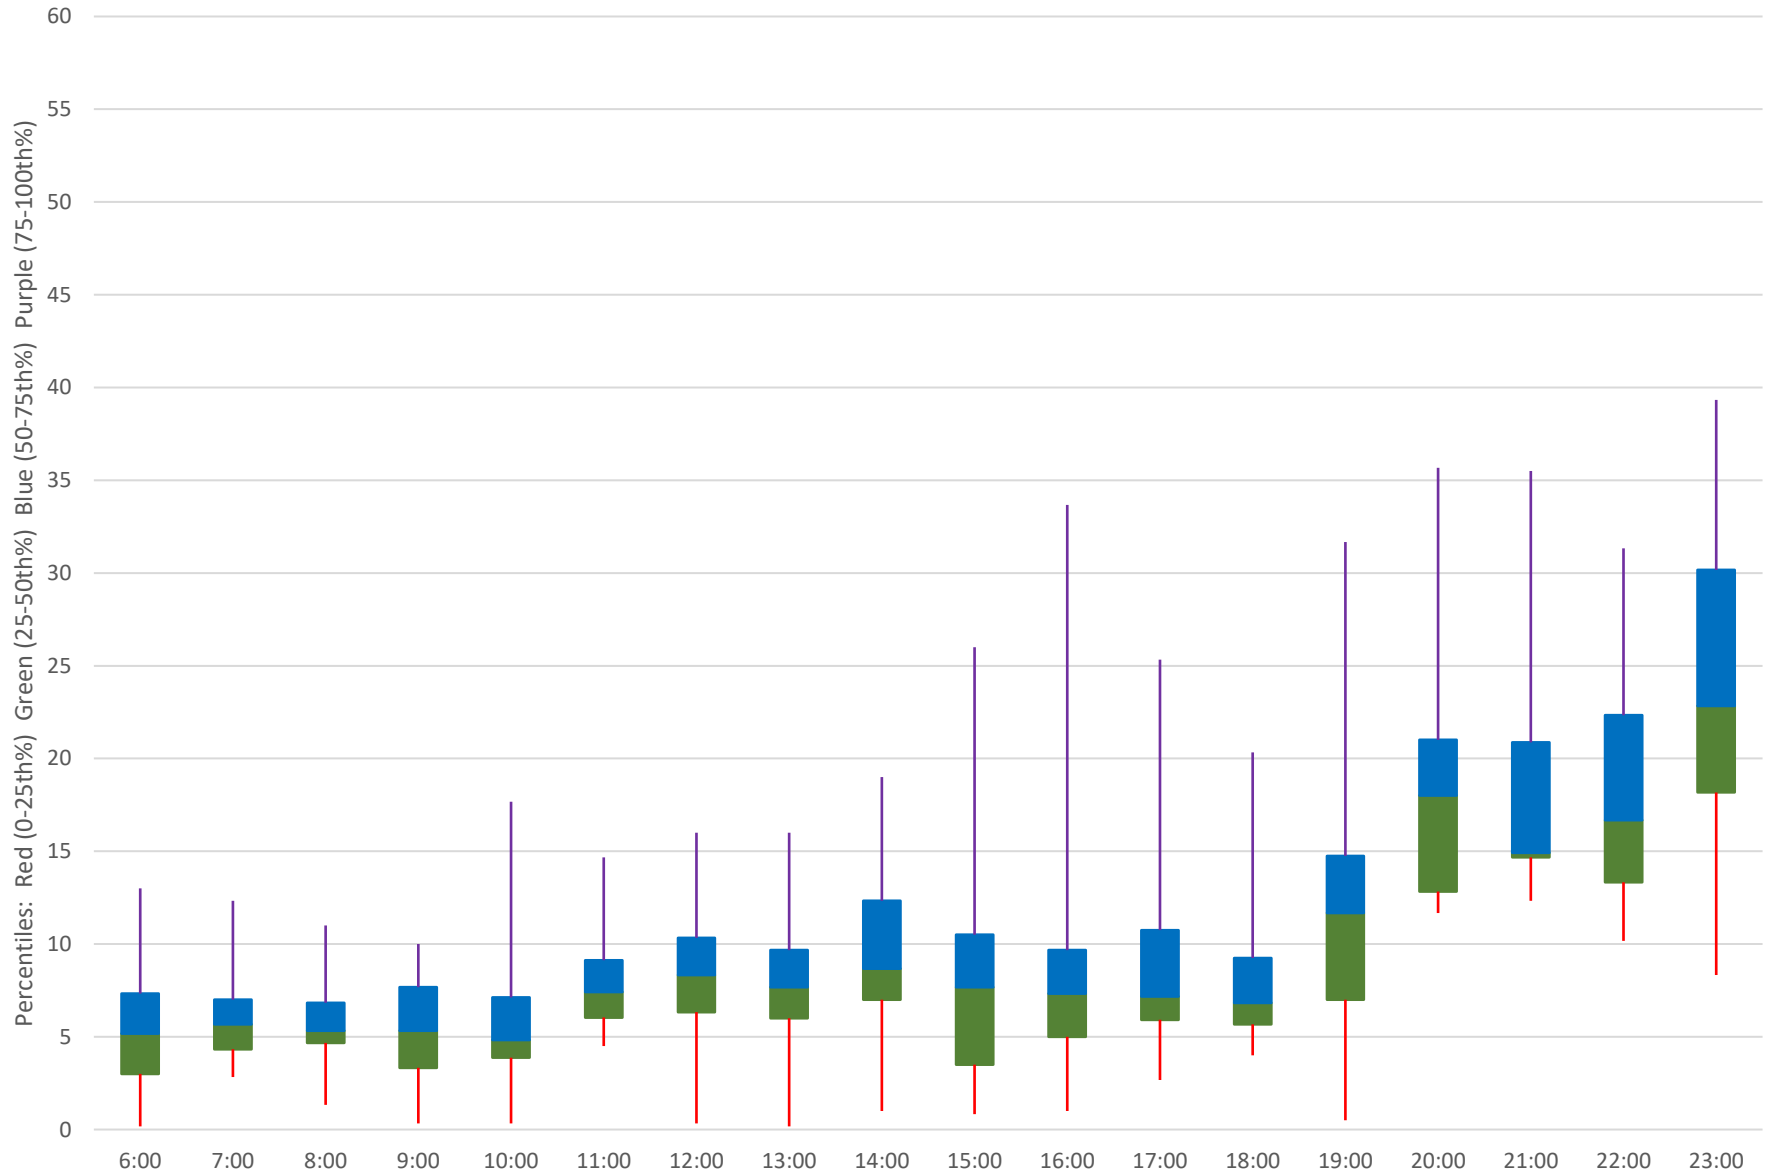

75 Sherbourne Headways at S of Bloor Southbound September 2021 Weekday Statistics

75 Sherbourne Headways at S of Bloor Southbound September 2021

75 Sherbourne Headways at S of Bloor Southbound September 2021

Quartiles Week 1

75 Sherbourne Headways at S of Bloor Southbound September 2021

75 Sherbourne Headways at S of Bloor Southbound September 2021 Quartiles Week 2

75 Sherbourne Headways at S of Bloor Southbound September 2021

75 Sherbourne Headways at S of Bloor Southbound September 2021 Quartiles Week 3

75 Sherbourne Headways at S of Bloor Southbound September 2021

75 Sherbourne Headways at S of Bloor Southbound September 2021

75 Sherbourne Headways at S of Bloor Southbound September 2021

75 Sherbourne Headways at S of Bloor Southbound September 2021 Quartiles Saturdays

75 Sherbourne Headways at S of Bloor Southbound September 2021 Sunday Statistics