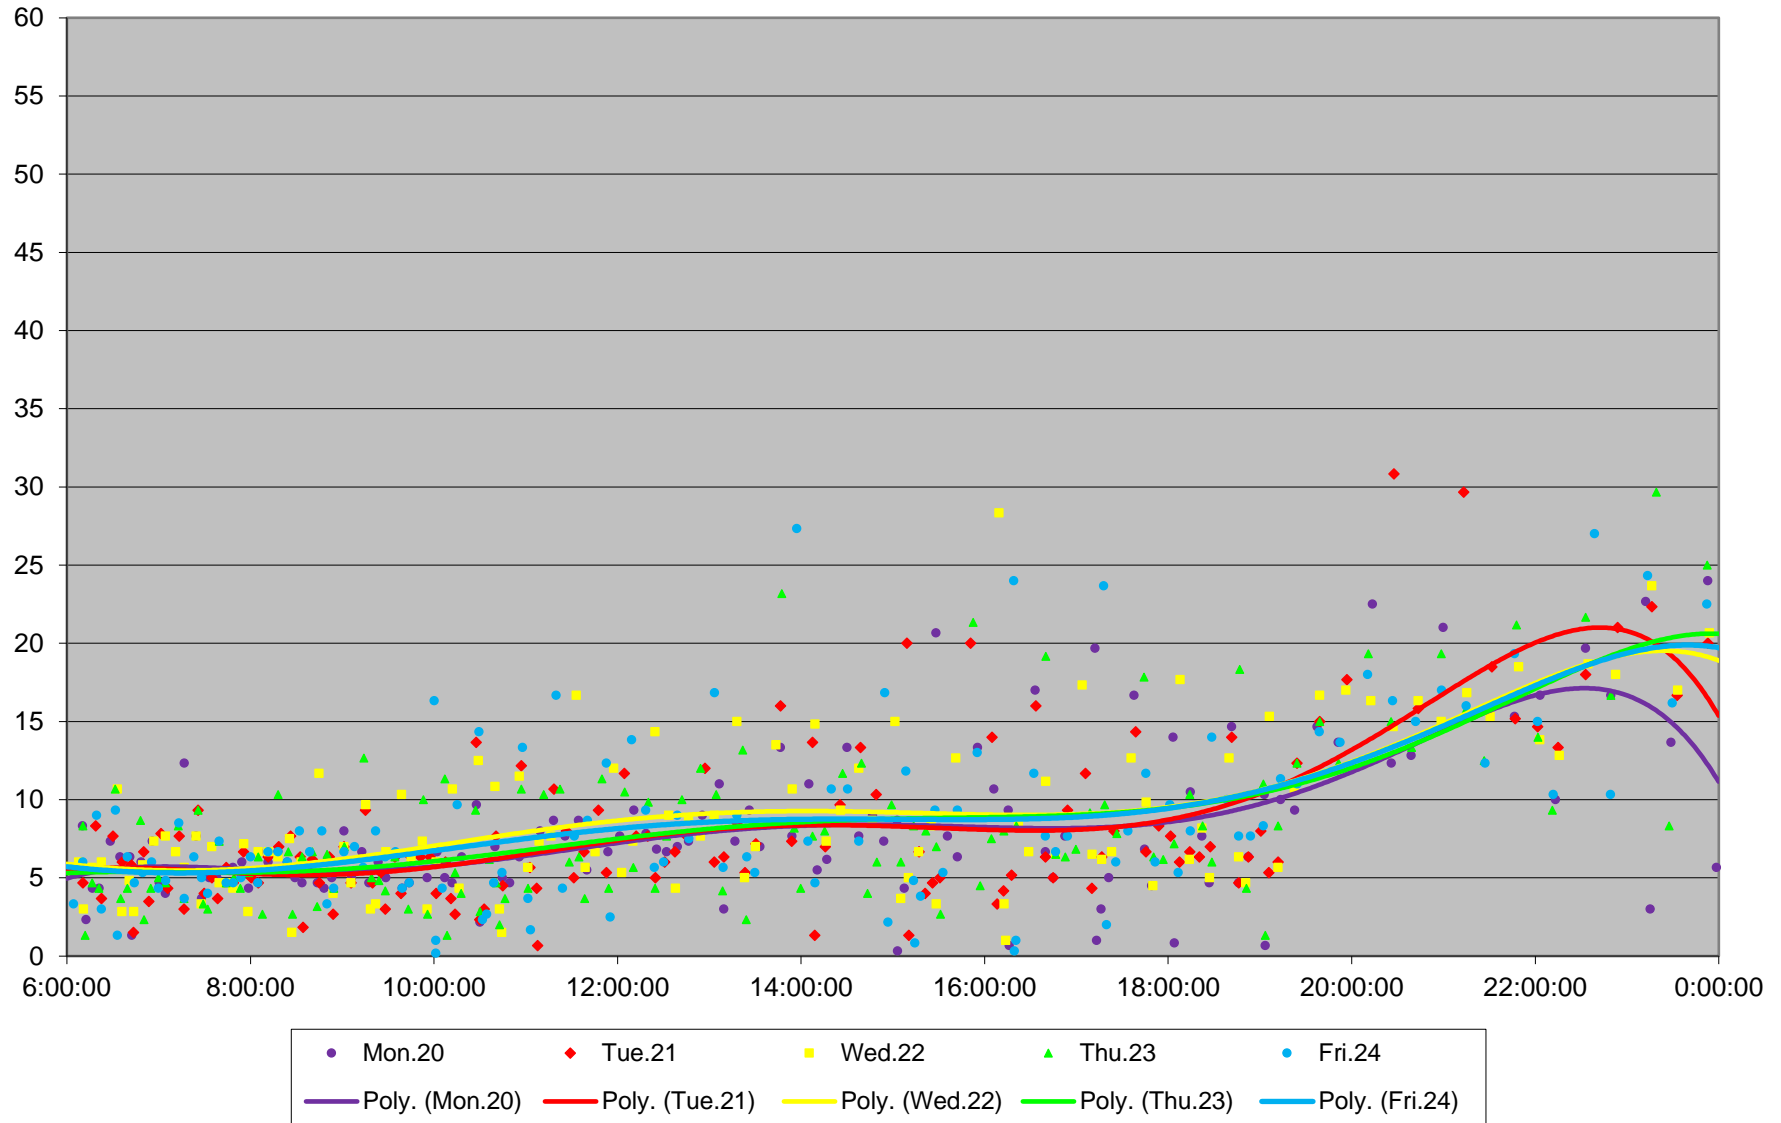

75 Sherbourne Headways at S of Bloor Southbound September 2021 Weekday Statistics

75 Sherbourne Headways at S of Bloor Southbound September 2021

75 Sherbourne Headways at S of Bloor Southbound September 2021

Quartiles Week 1

75 Sherbourne Headways at S of Bloor Southbound September 2021

75 Sherbourne Headways at S of Bloor Southbound September 2021 Quartiles Week 2

75 Sherbourne Headways at S of Bloor Southbound September 2021

75 Sherbourne Headways at S of Bloor Southbound September 2021 Quartiles Week 3

75 Sherbourne Headways at S of Bloor Southbound September 2021

75 Sherbourne Headways at S of Bloor Southbound September 2021

Quartiles Week 4

75 Sherbourne Headways at S of Bloor Southbound September 2021

75 Sherbourne Headways at S of Bloor Southbound September 2021 Quartiles Week 5

75 Sherbourne Headways at S of Bloor Southbound September 2021 Saturday Statistics