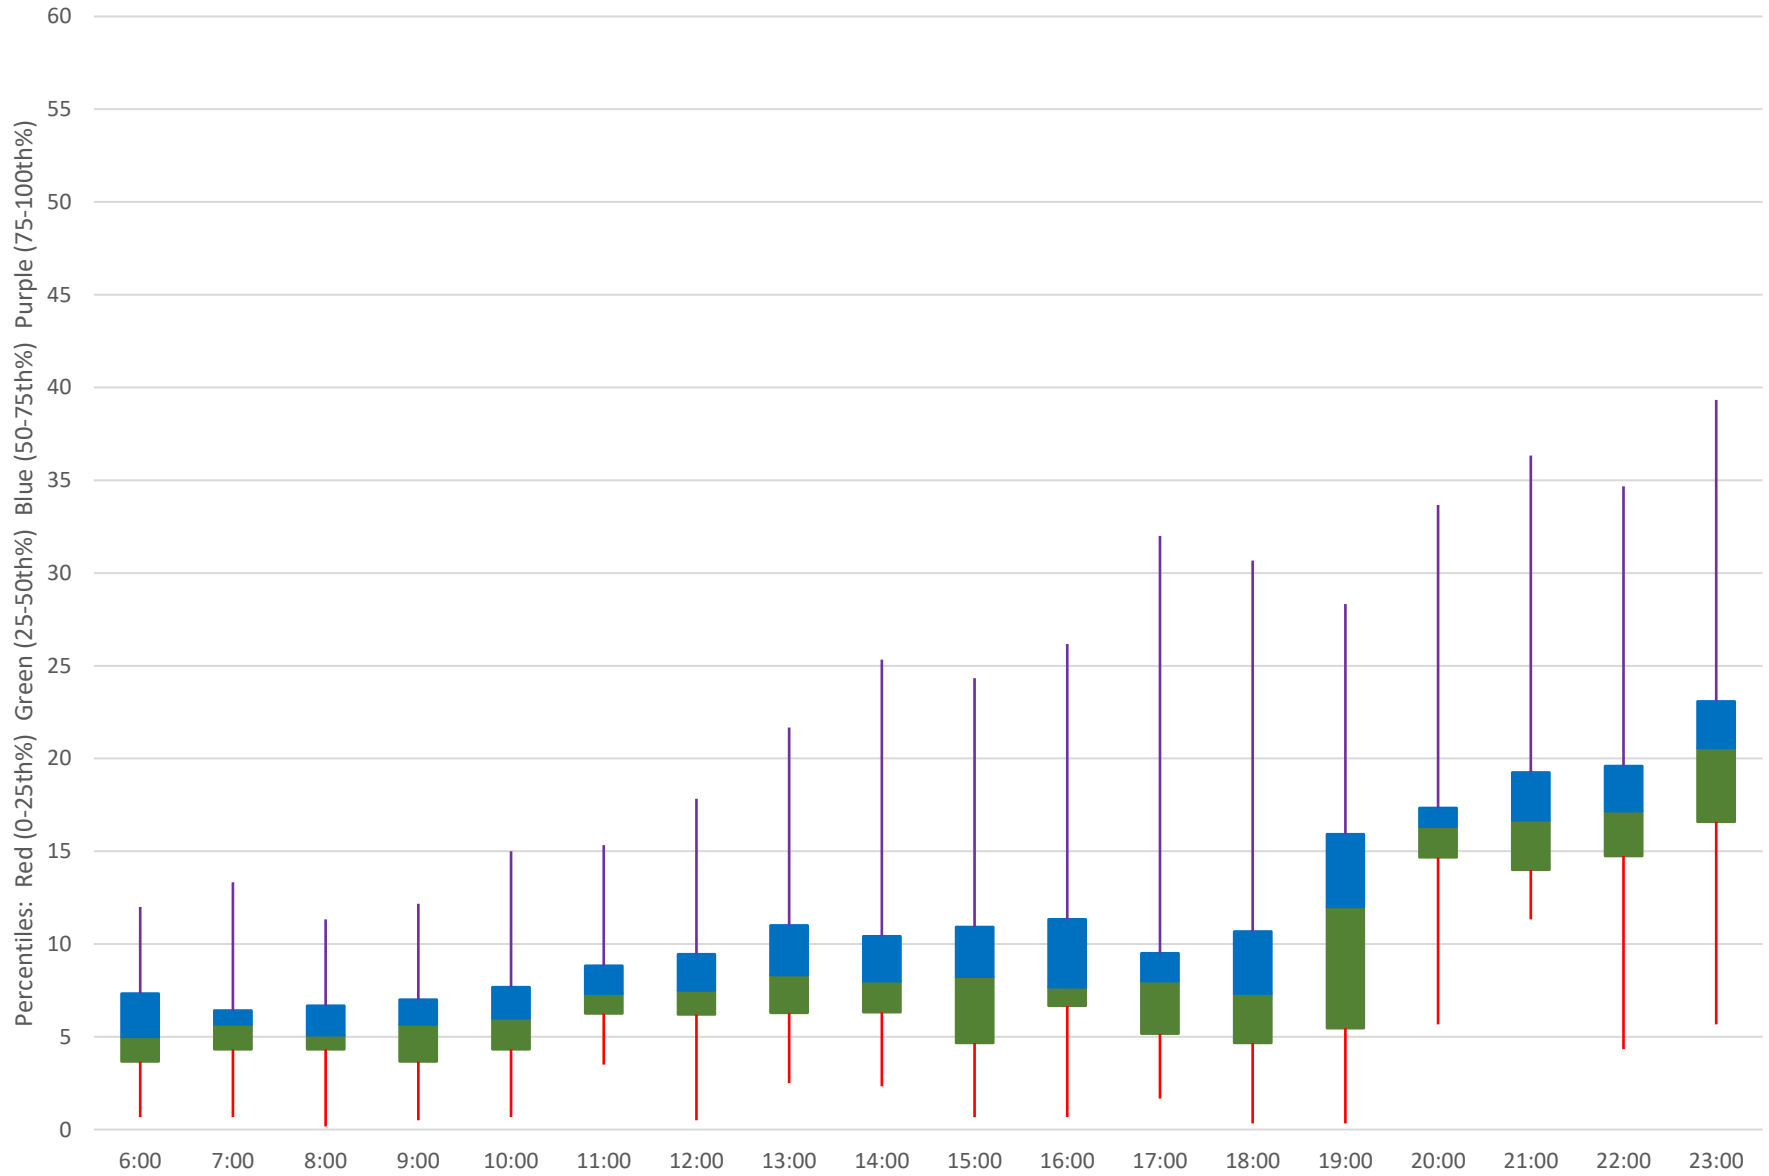

75 Sherbourne Headways at S of Bloor Southbound September 2021 Weekday Statistics

75 Sherbourne Headways at S of Bloor Southbound September 2021

75 Sherbourne Headways at S of Bloor Southbound September 2021

Quartiles Week 1

75 Sherbourne Headways at S of Bloor Southbound September 2021

75 Sherbourne Headways at S of Bloor Southbound September 2021 Quartiles Week 2

75 Sherbourne Headways at S of Bloor Southbound September 2021

75 Sherbourne Headways at S of Bloor Southbound September 2021 Quartiles Week 3

75 Sherbourne Headways at S of Bloor Southbound September 2021

75 Sherbourne Headways at S of Bloor Southbound September 2021

75 Sherbourne Headways at S of Bloor Southbound September 2021

75 Sherbourne Headways at S of Bloor Southbound September 2021 Quartiles Saturdays

75 Sherbourne Headways at S of Bloor Southbound September 2021 Sunday Statistics