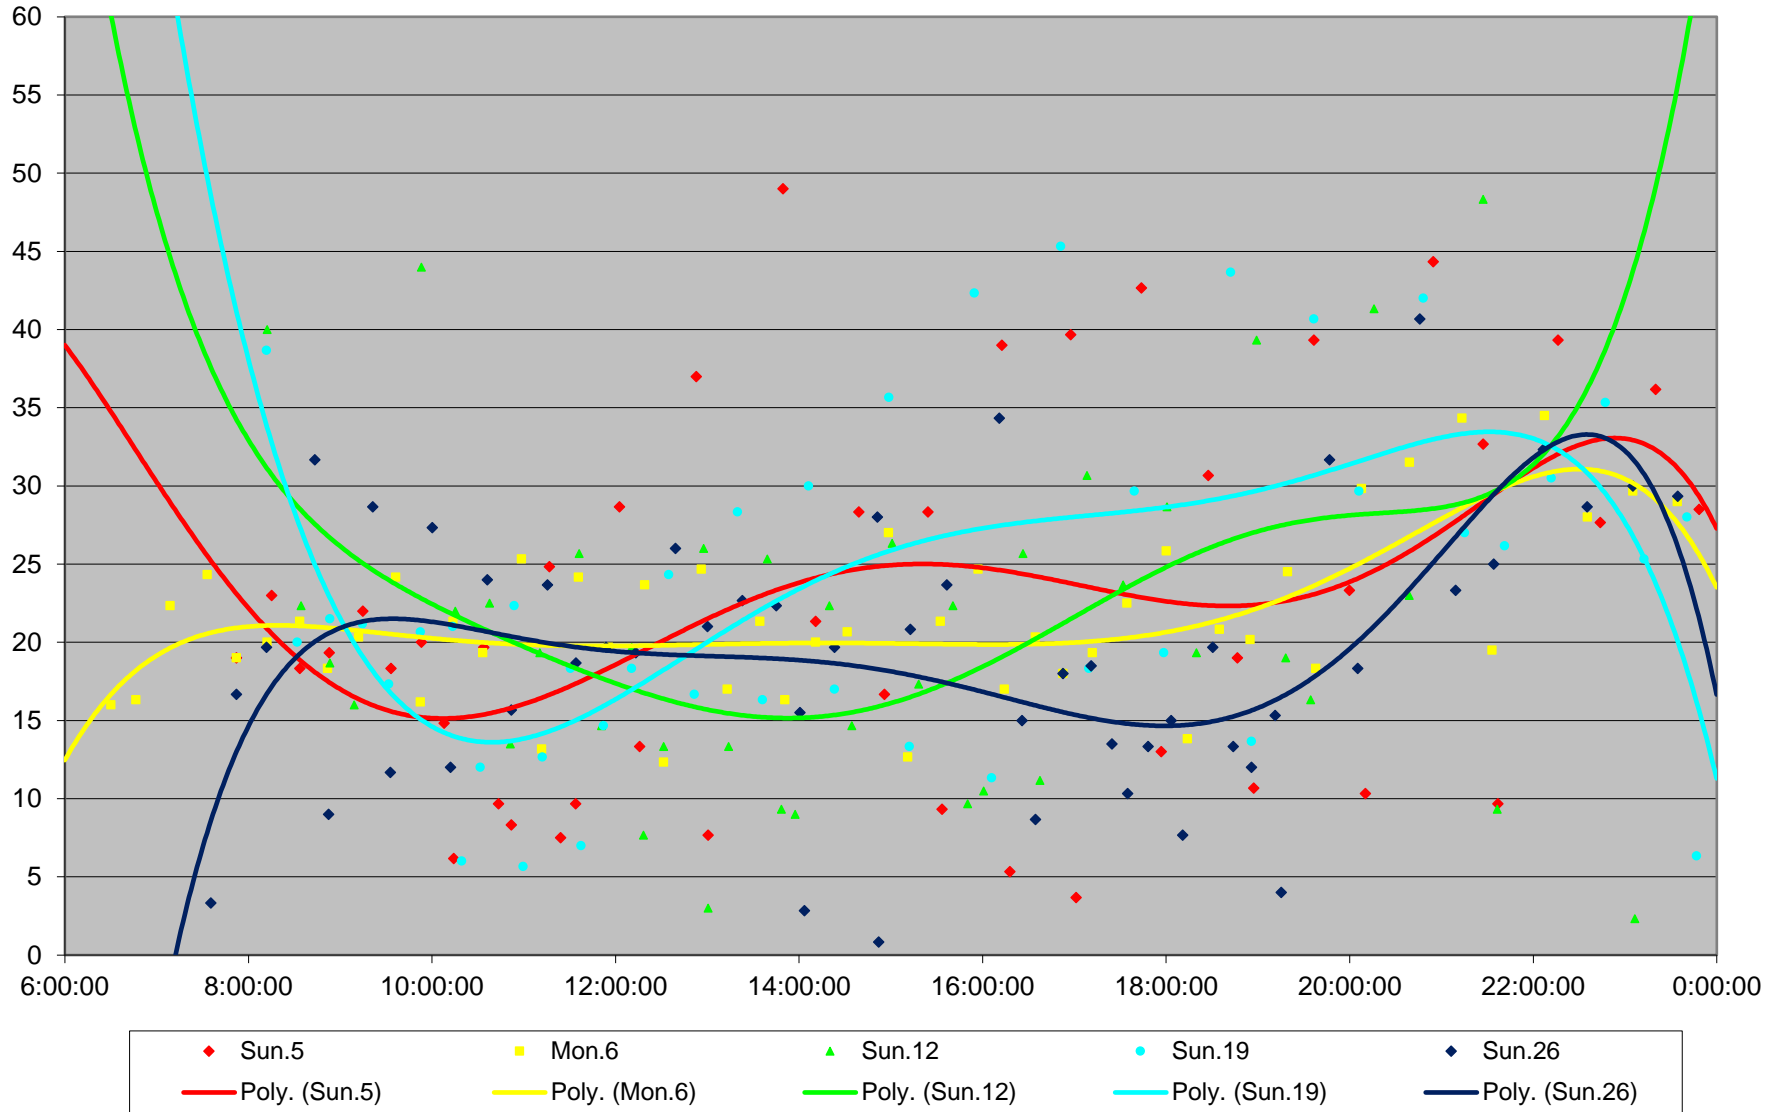

Quartiles Week 4

75 Sherbourne Headways at S of Bloor Southbound September 2021

75 Sherbourne Headways at S of Bloor Southbound September 2021 Quartiles Week 5

75 Sherbourne Headways at S of Bloor Southbound September 2021 Saturday Statistics

75 Sherbourne Headways at S of Bloor Southbound September 2021

75 Sherbourne Headways at S of Bloor Southbound September 2021 Quartiles Saturdays

75 Sherbourne Headways at S of Bloor Southbound September 2021 Sunday Statistics

75 Sherbourne Headways at S of Bloor Southbound September 2021

75 Sherbourne Headways at S of Bloor Southbound September 2021

Quartiles Sundays/Holidays