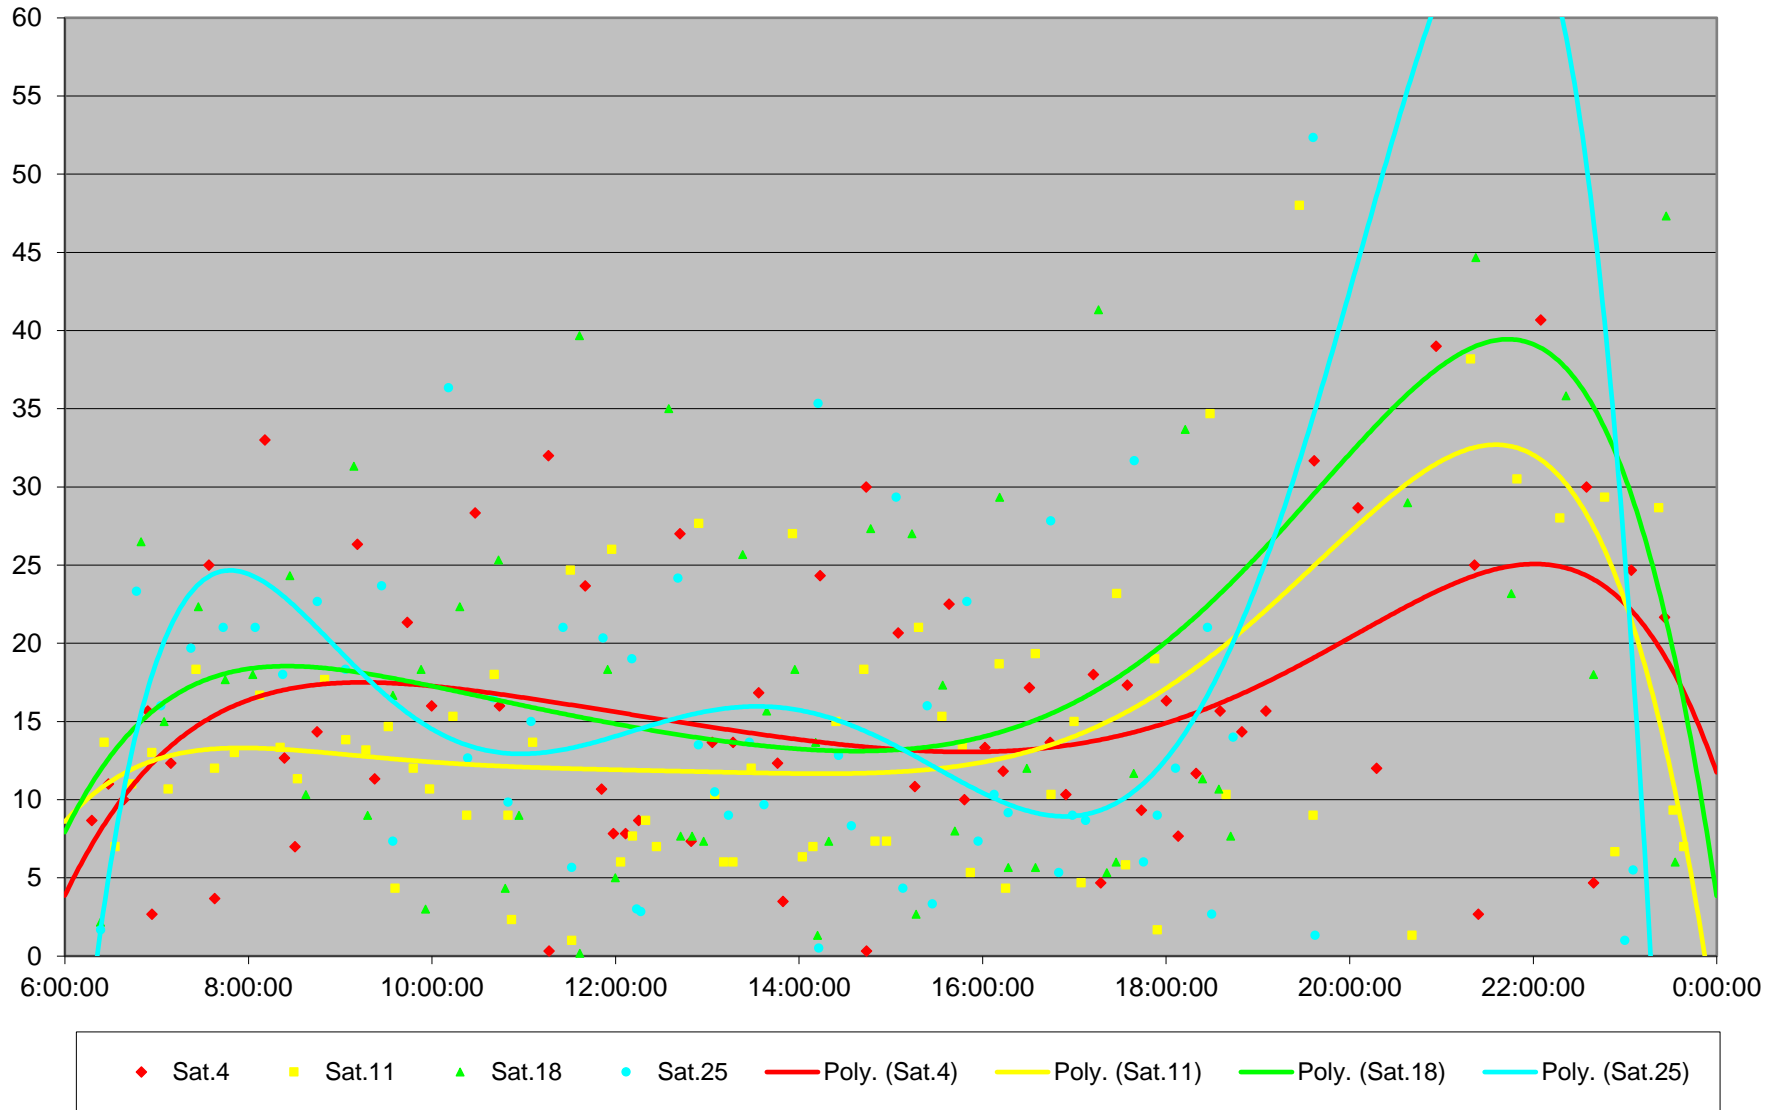

Quartiles Week 4

75 Sherbourne Headways at S of Bloor Southbound September 2021

75 Sherbourne Headways at S of Bloor Southbound September 2021 Quartiles Week 5

75 Sherbourne Headways at S of Bloor Southbound September 2021 Saturday Statistics

75 Sherbourne Headways at S of Bloor Southbound September 2021

75 Sherbourne Headways at S of Bloor Southbound September 2021 Quartiles Saturdays

75 Sherbourne Headways at S of Bloor Southbound September 2021 Sunday Statistics

75 Sherbourne Headways at S of Bloor Southbound September 2021

75 Sherbourne Headways at S of Bloor Southbound September 2021

Quartiles Sundays/Holidays