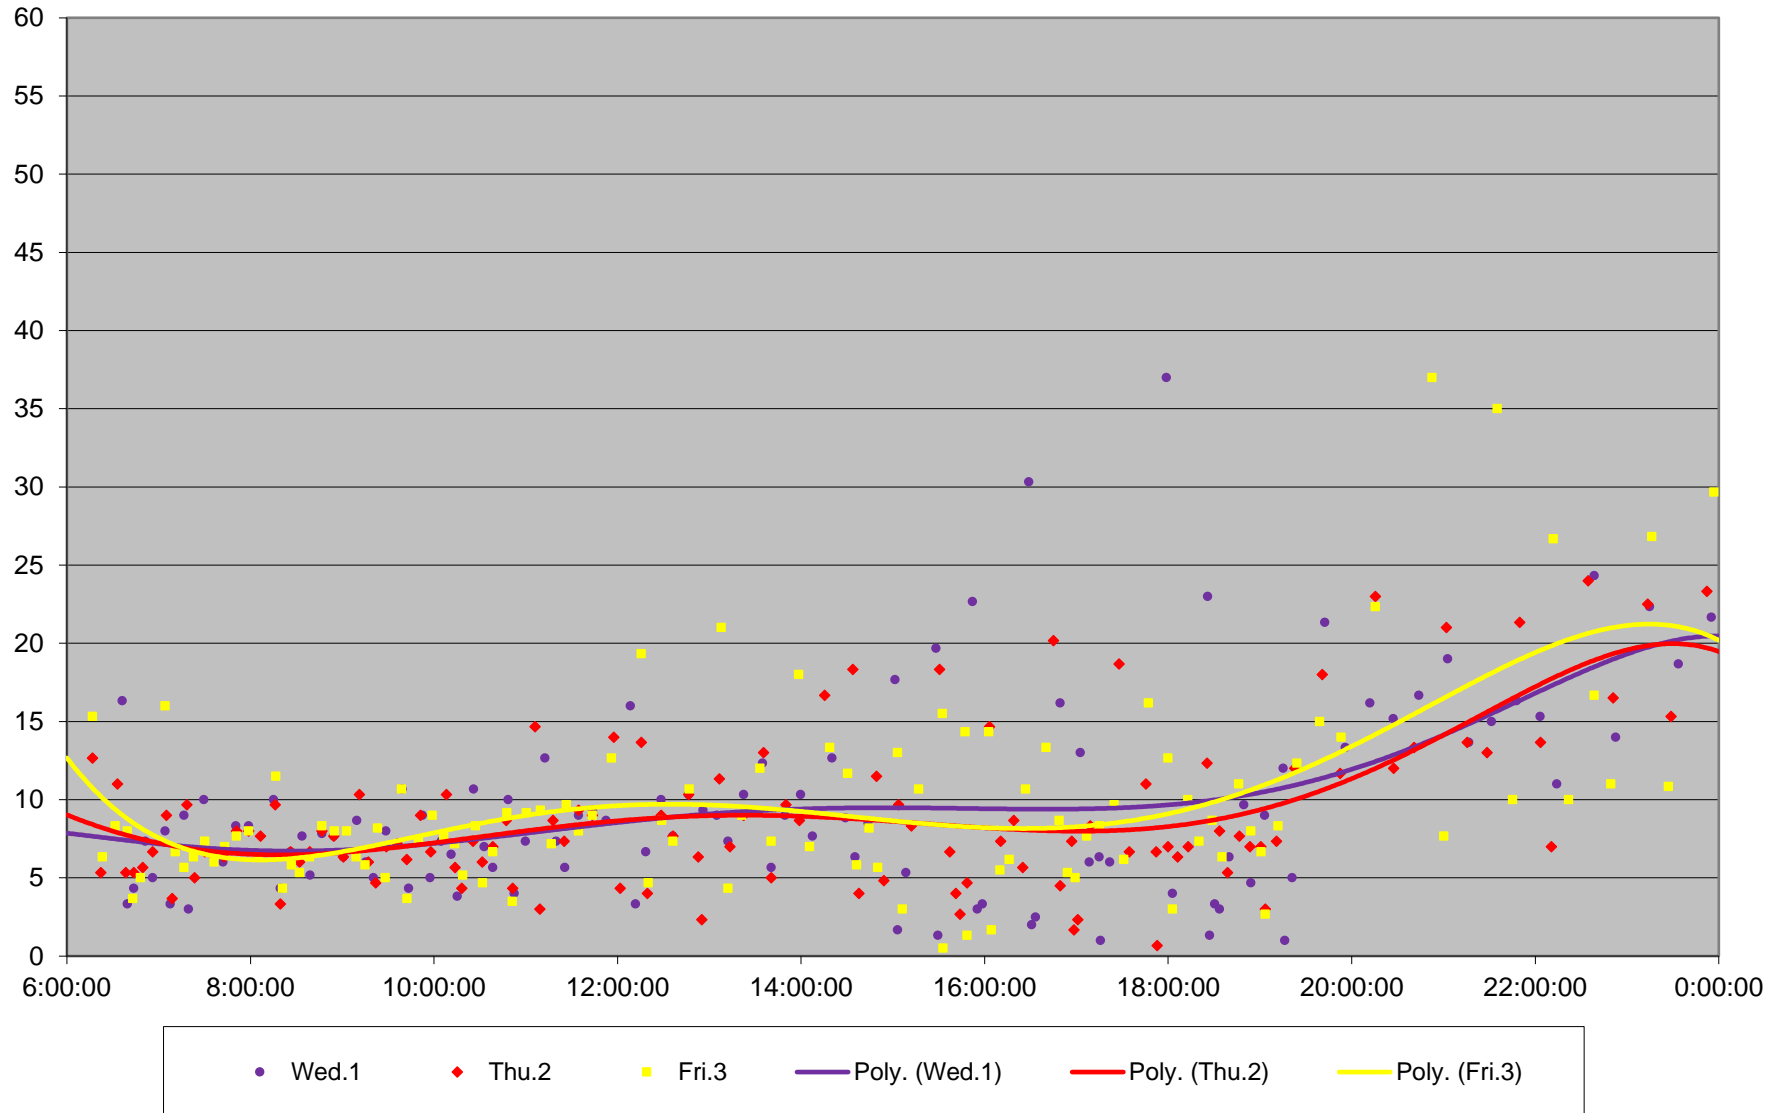

75 Sherbourne Headways at S of Bloor Southbound September 2021 Weekday Statistics

75 Sherbourne Headways at S of Bloor Southbound September 2021

75 Sherbourne Headways at S of Bloor Southbound September 2021

Quartiles Week 1

75 Sherbourne Headways at S of Bloor Southbound September 2021

75 Sherbourne Headways at S of Bloor Southbound September 2021 Quartiles Week 2

75 Sherbourne Headways at S of Bloor Southbound September 2021

75 Sherbourne Headways at S of Bloor Southbound September 2021 Quartiles Week 3

75 Sherbourne Headways at S of Bloor Southbound September 2021

75 Sherbourne Headways at S of Bloor Southbound September 2021

75 Sherbourne Headways at S of Bloor Southbound September 2021

75 Sherbourne Headways at S of Bloor Southbound September 2021 Quartiles Saturdays

75 Sherbourne Headways at S of Bloor Southbound September 2021 Sunday Statistics