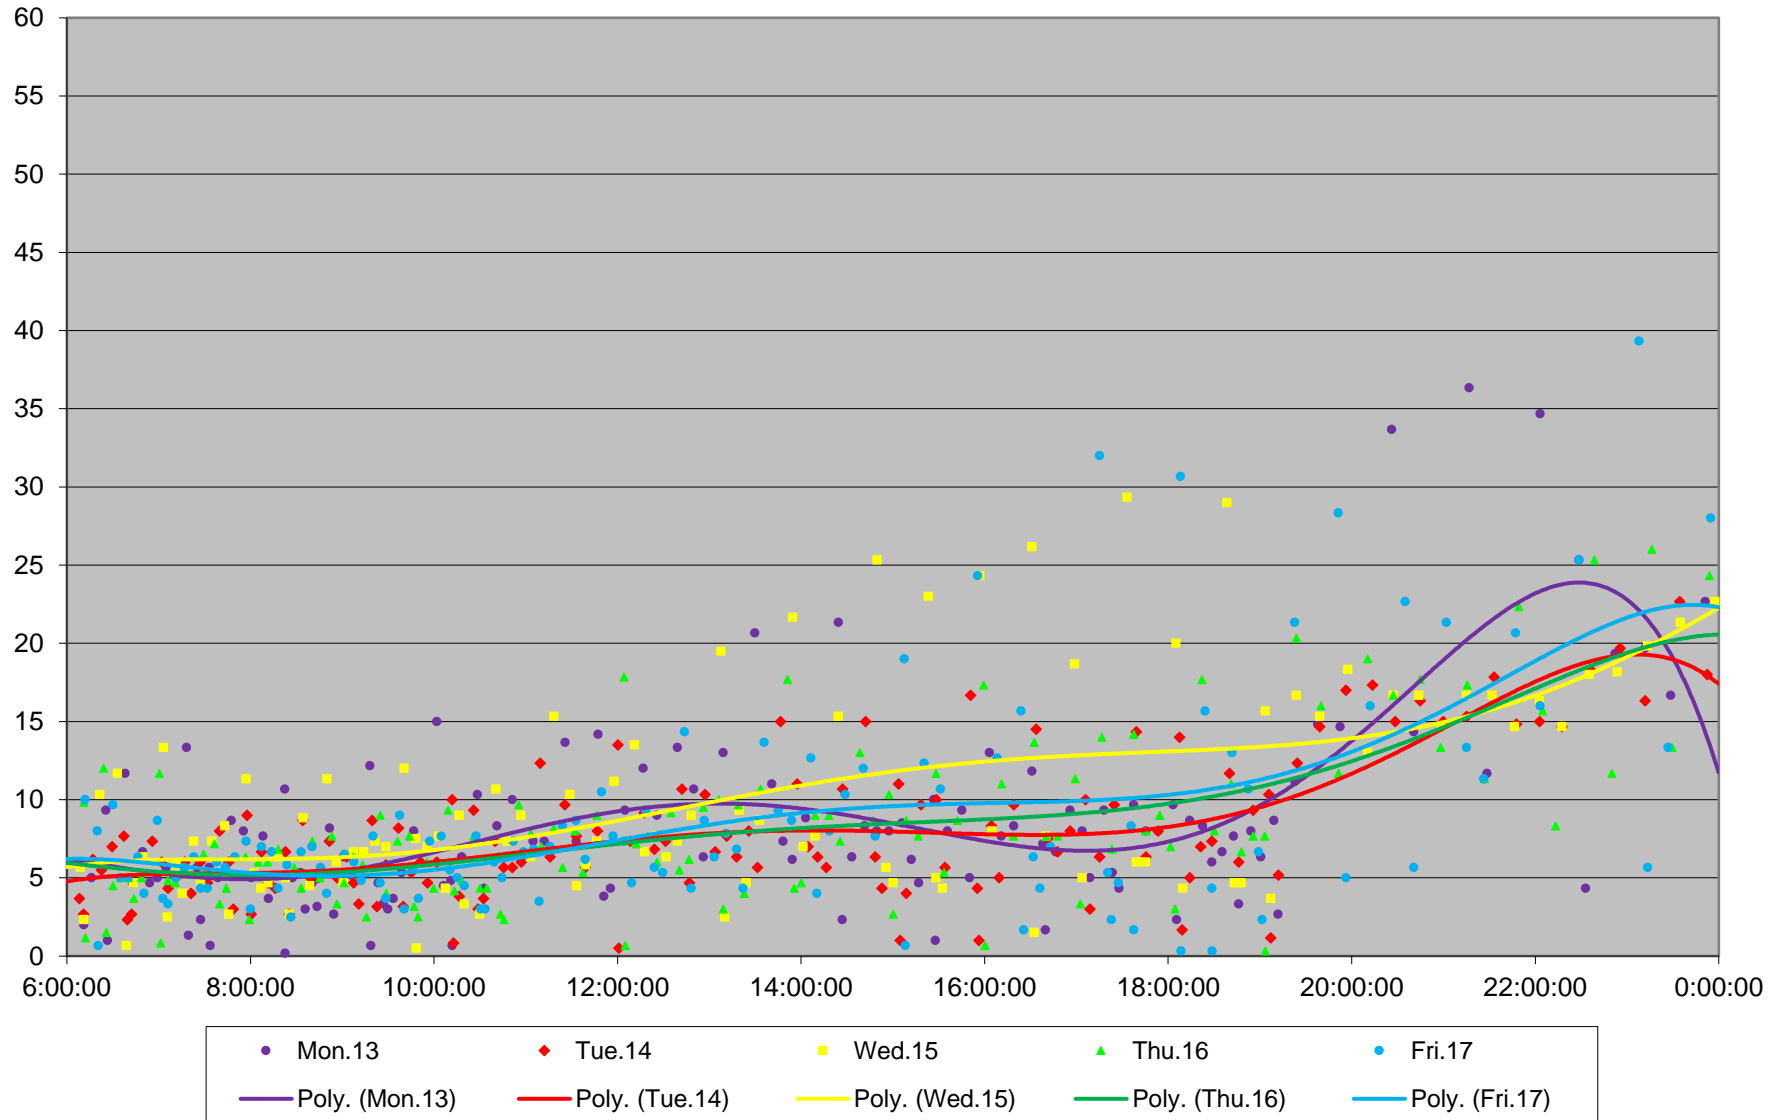

75 Sherbourne Headways at S of Bloor Southbound September 2021 Weekday Statistics

75 Sherbourne Headways at S of Bloor Southbound September 2021

75 Sherbourne Headways at S of Bloor Southbound September 2021

Quartiles Week 1

75 Sherbourne Headways at S of Bloor Southbound September 2021

75 Sherbourne Headways at S of Bloor Southbound September 2021 Quartiles Week 2

75 Sherbourne Headways at S of Bloor Southbound September 2021

75 Sherbourne Headways at S of Bloor Southbound September 2021 Quartiles Week 3

75 Sherbourne Headways at S of Bloor Southbound September 2021

75 Sherbourne Headways at S of Bloor Southbound September 2021

Quartiles Week 4

75 Sherbourne Headways at S of Bloor Southbound September 2021

75 Sherbourne Headways at S of Bloor Southbound September 2021 Quartiles Week 5

75 Sherbourne Headways at S of Bloor Southbound September 2021 Saturday Statistics