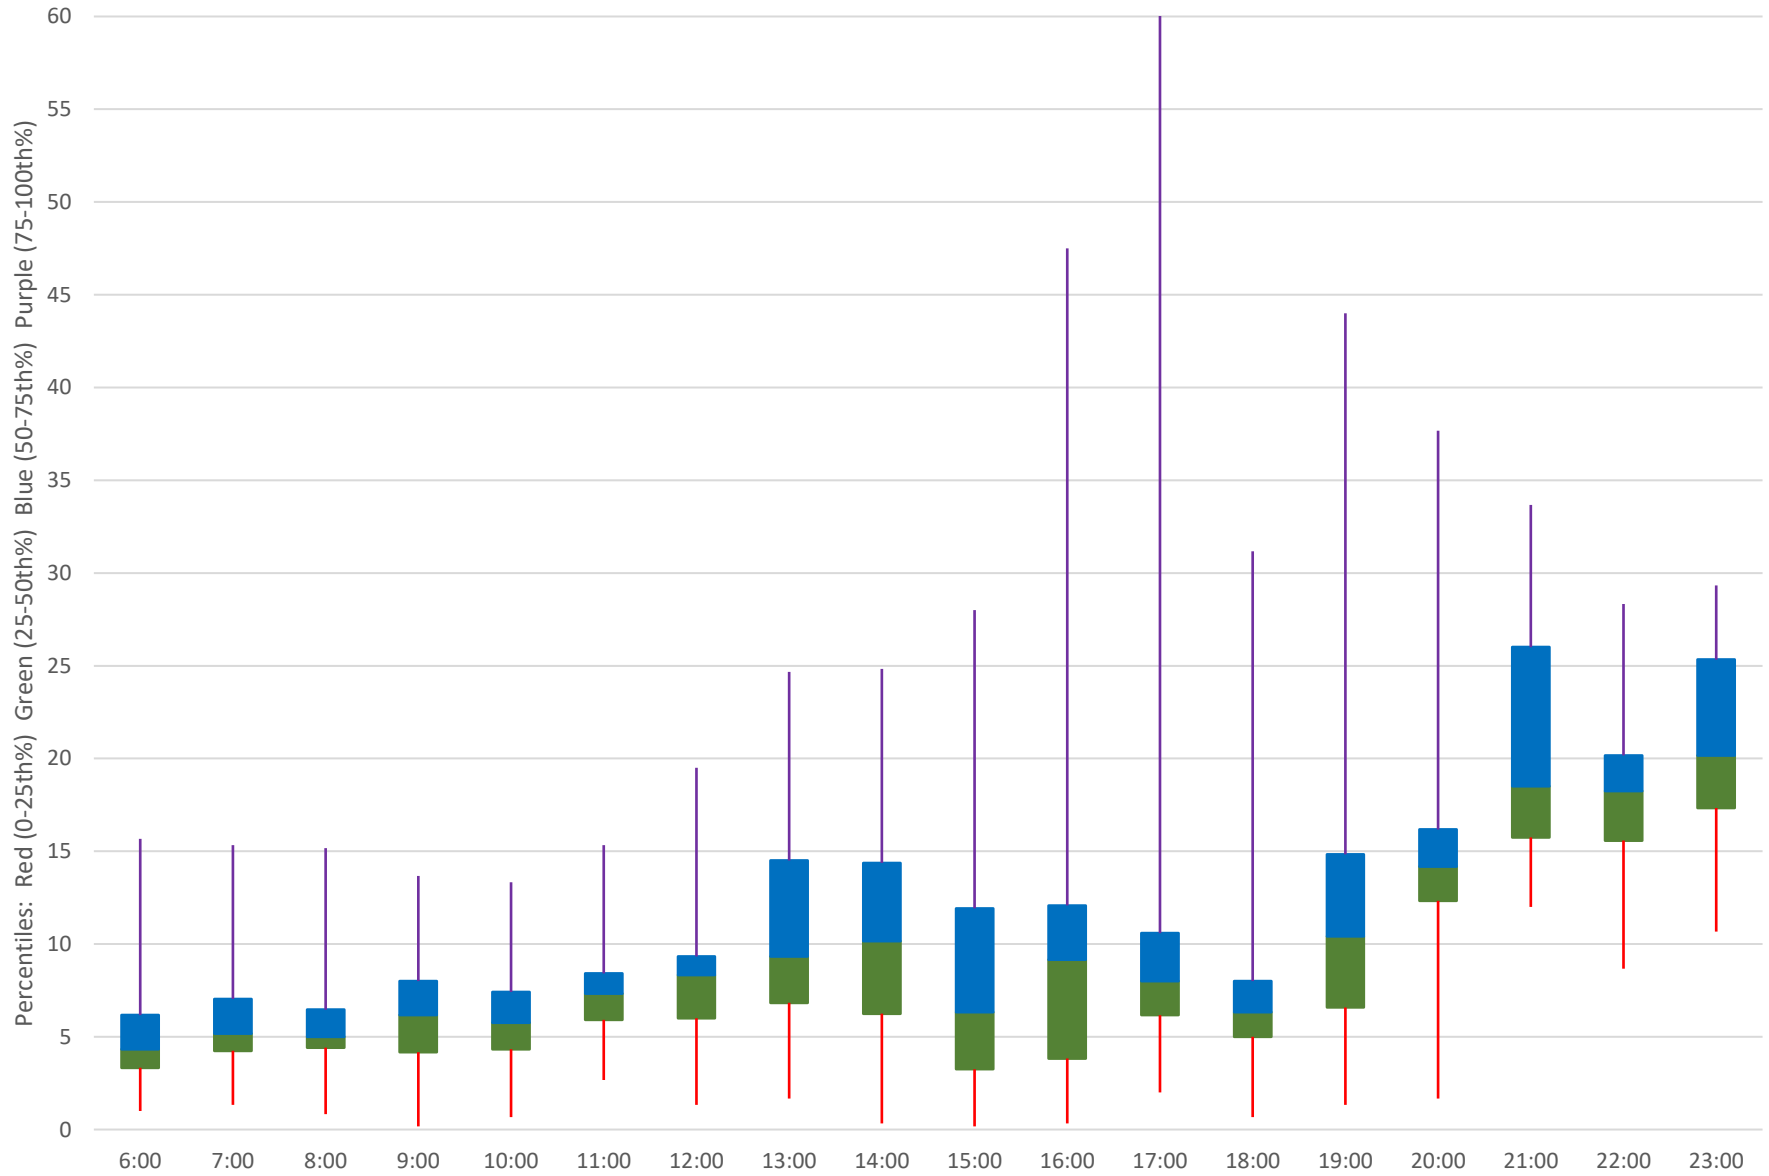

75 Sherbourne Headways at S of Bloor Southbound September 2021 Quartiles Week 3

75 Sherbourne Headways at S of Bloor Southbound September 2021

75 Sherbourne Headways at S of Bloor Southbound September 2021

Quartiles Week 4

75 Sherbourne Headways at S of Bloor Southbound September 2021

75 Sherbourne Headways at S of Bloor Southbound September 2021 Quartiles Week 5

75 Sherbourne Headways at S of Bloor Southbound September 2021 Saturday Statistics

75 Sherbourne Headways at S of Bloor Southbound September 2021

75 Sherbourne Headways at S of Bloor Southbound September 2021 Quartiles Saturdays

75 Sherbourne Headways at S of Bloor Southbound September 2021 Sunday Statistics