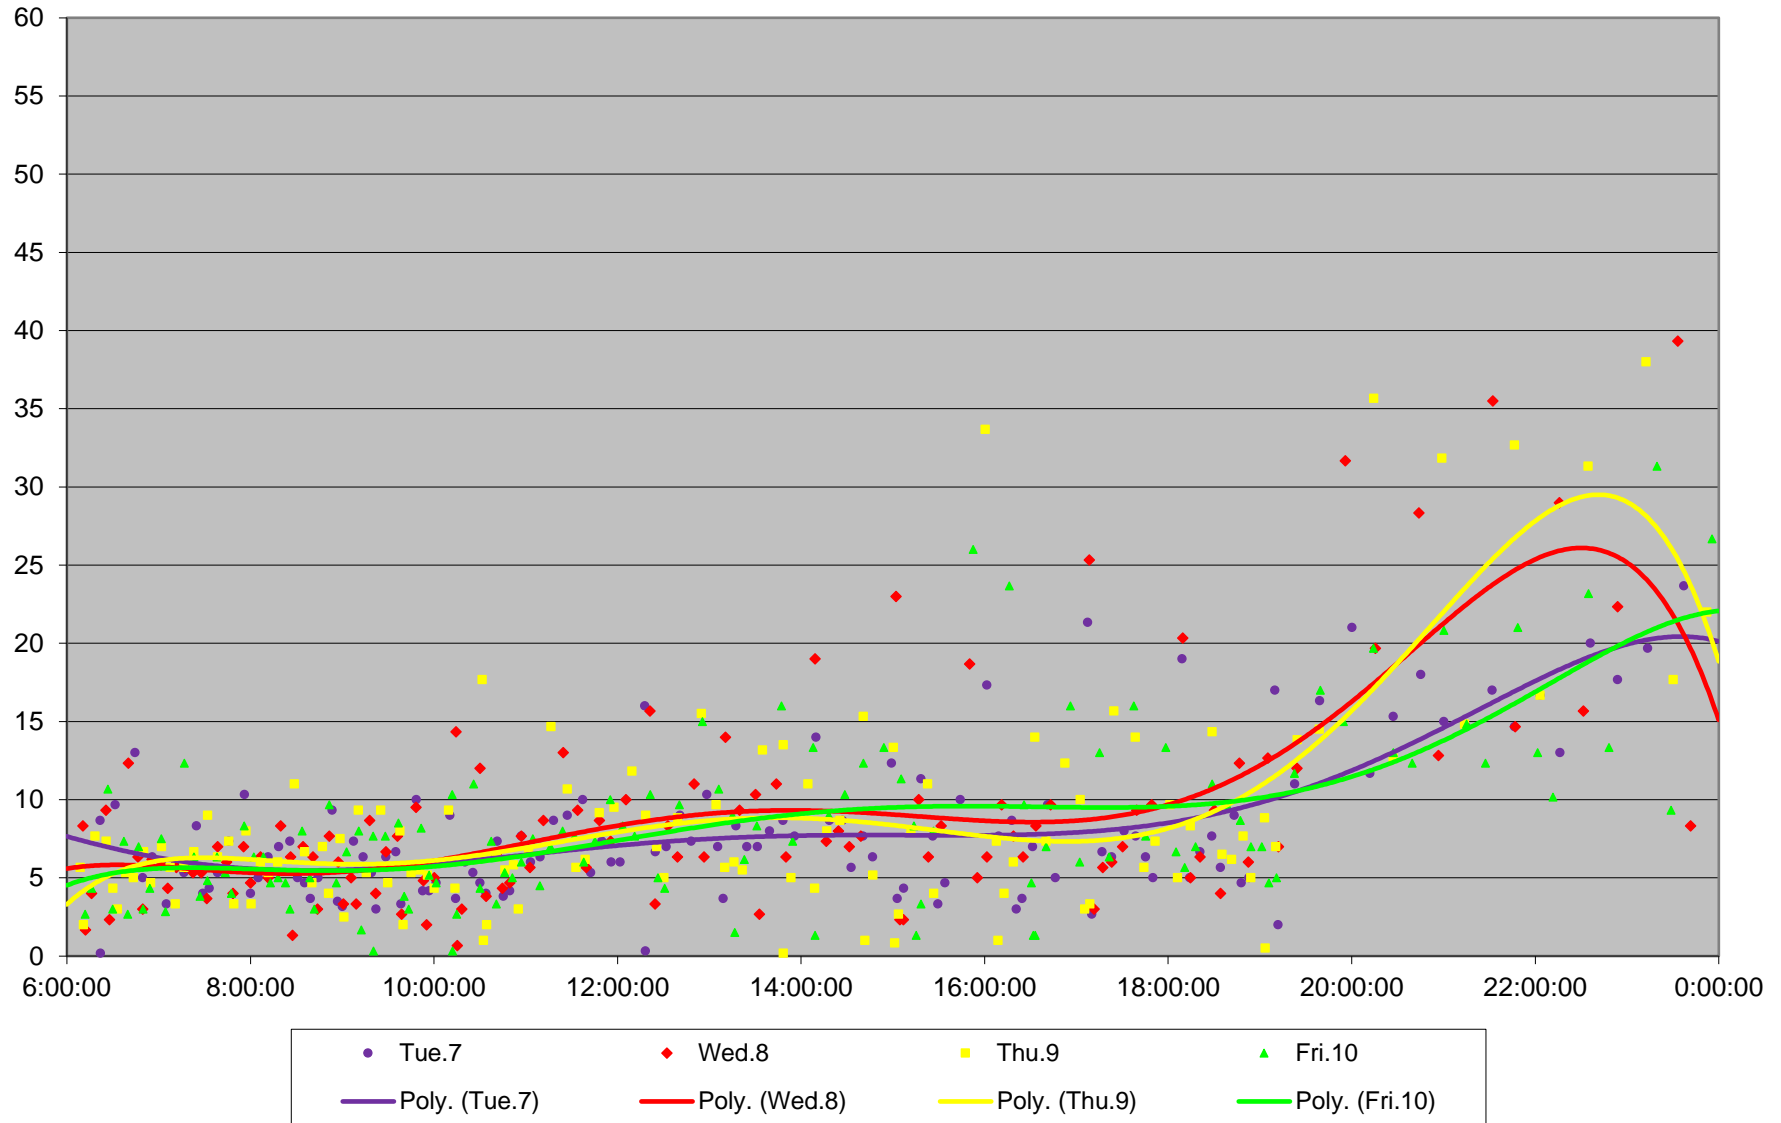

75 Sherbourne Headways at S of Bloor Southbound September 2021 Weekday Statistics

75 Sherbourne Headways at S of Bloor Southbound September 2021

75 Sherbourne Headways at S of Bloor Southbound September 2021

Quartiles Week 1

75 Sherbourne Headways at S of Bloor Southbound September 2021

75 Sherbourne Headways at S of Bloor Southbound September 2021 Quartiles Week 2

75 Sherbourne Headways at S of Bloor Southbound September 2021

75 Sherbourne Headways at S of Bloor Southbound September 2021 Quartiles Week 3

75 Sherbourne Headways at S of Bloor Southbound September 2021

75 Sherbourne Headways at S of Bloor Southbound September 2021

75 Sherbourne Headways at S of Bloor Southbound September 2021

75 Sherbourne Headways at S of Bloor Southbound September 2021 Quartiles Saturdays

75 Sherbourne Headways at S of Bloor Southbound September 2021 Sunday Statistics