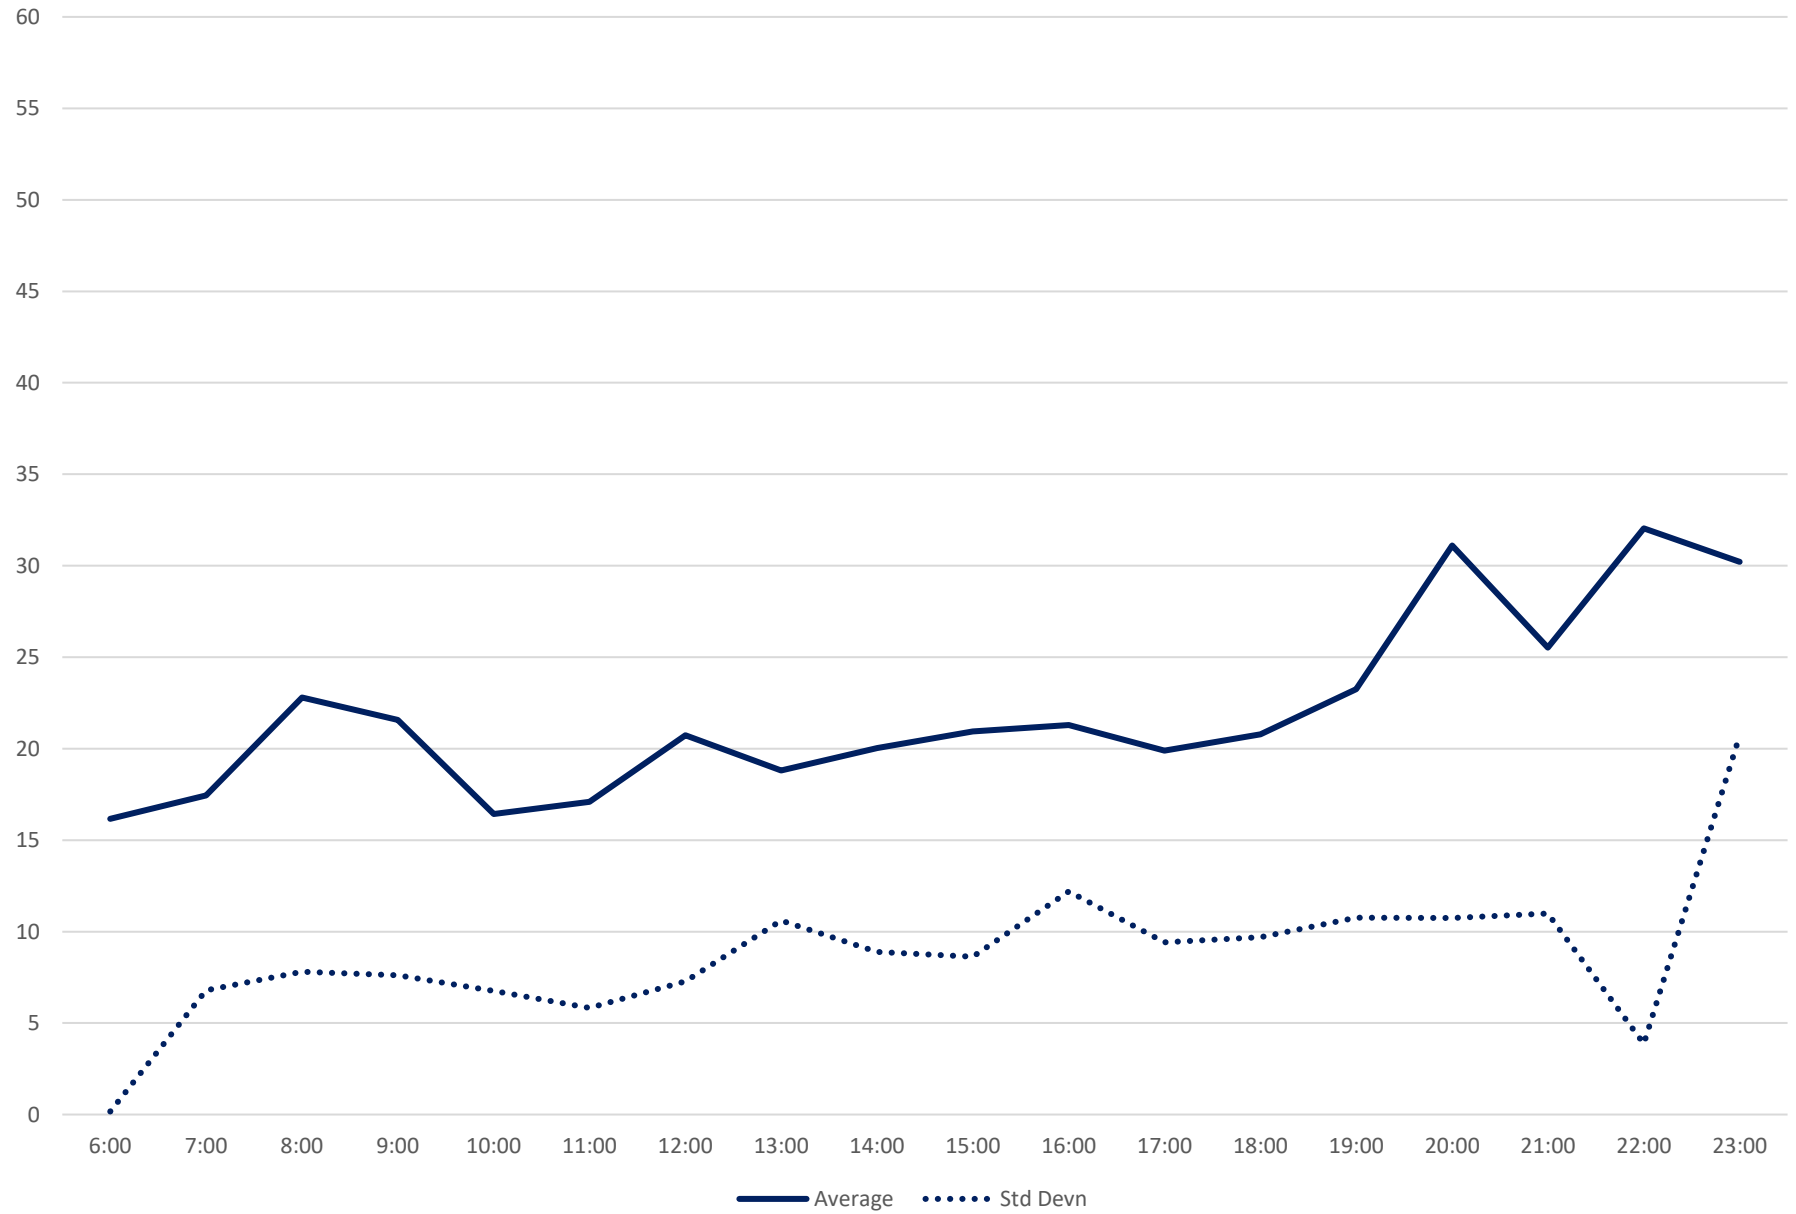

Quartiles Week 4

75 Sherbourne Headways at S of Bloor Southbound September 2021

75 Sherbourne Headways at S of Bloor Southbound September 2021 Quartiles Week 5

75 Sherbourne Headways at S of Bloor Southbound September 2021 Saturday Statistics

75 Sherbourne Headways at S of Bloor Southbound September 2021

75 Sherbourne Headways at S of Bloor Southbound September 2021 Quartiles Saturdays

75 Sherbourne Headways at S of Bloor Southbound September 2021 Sunday Statistics

75 Sherbourne Headways at S of Bloor Southbound September 2021

75 Sherbourne Headways at S of Bloor Southbound September 2021

Quartiles Sundays/Holidays