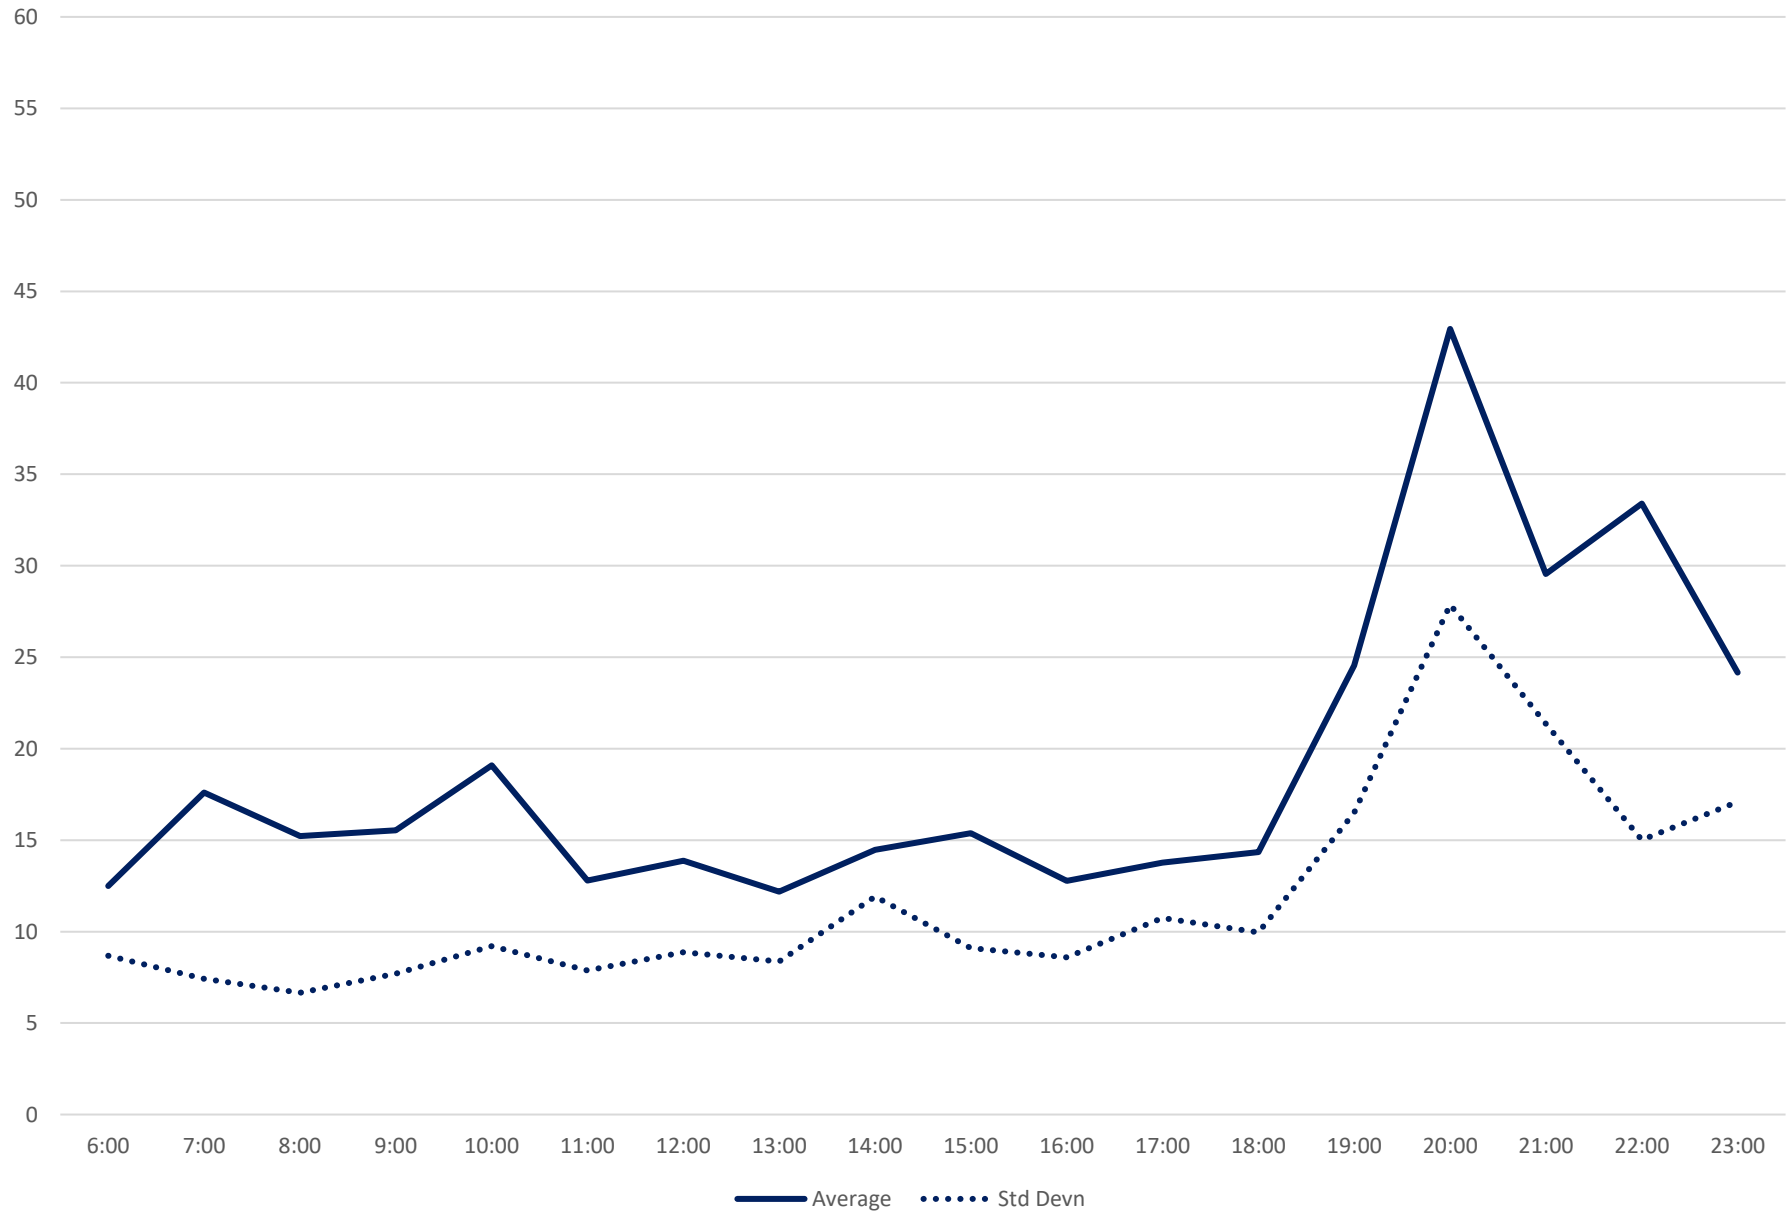

75 Sherbourne Headways at Front Northbound September 2021 Weekday Statistics

75 Sherbourne Headways at Front Northbound September 2021

75 Sherbourne Headways at Front Northbound September 2021

Quartiles Week 1

Quartiles Week 3

75 Sherbourne Headways at Front Northbound September 2021

75 Sherbourne Headways at Front Northbound September 2021

Quartiles Week 4

75 Sherbourne Headways at Front Northbound September 2021

75 Sherbourne Headways at Front Northbound September 2021

Quartiles Week 5

75 Sherbourne Headways at Front Northbound September 2021 Saturday Statistics

75 Sherbourne Headways at Front Northbound September 2021

75 Sherbourne Headways at Front Northbound September 2021

Quartiles Saturdays

75 Sherbourne Headways at Front Northbound September 2021 Sunday Statistics

75 Sherbourne Headways at Front Northbound September 2021