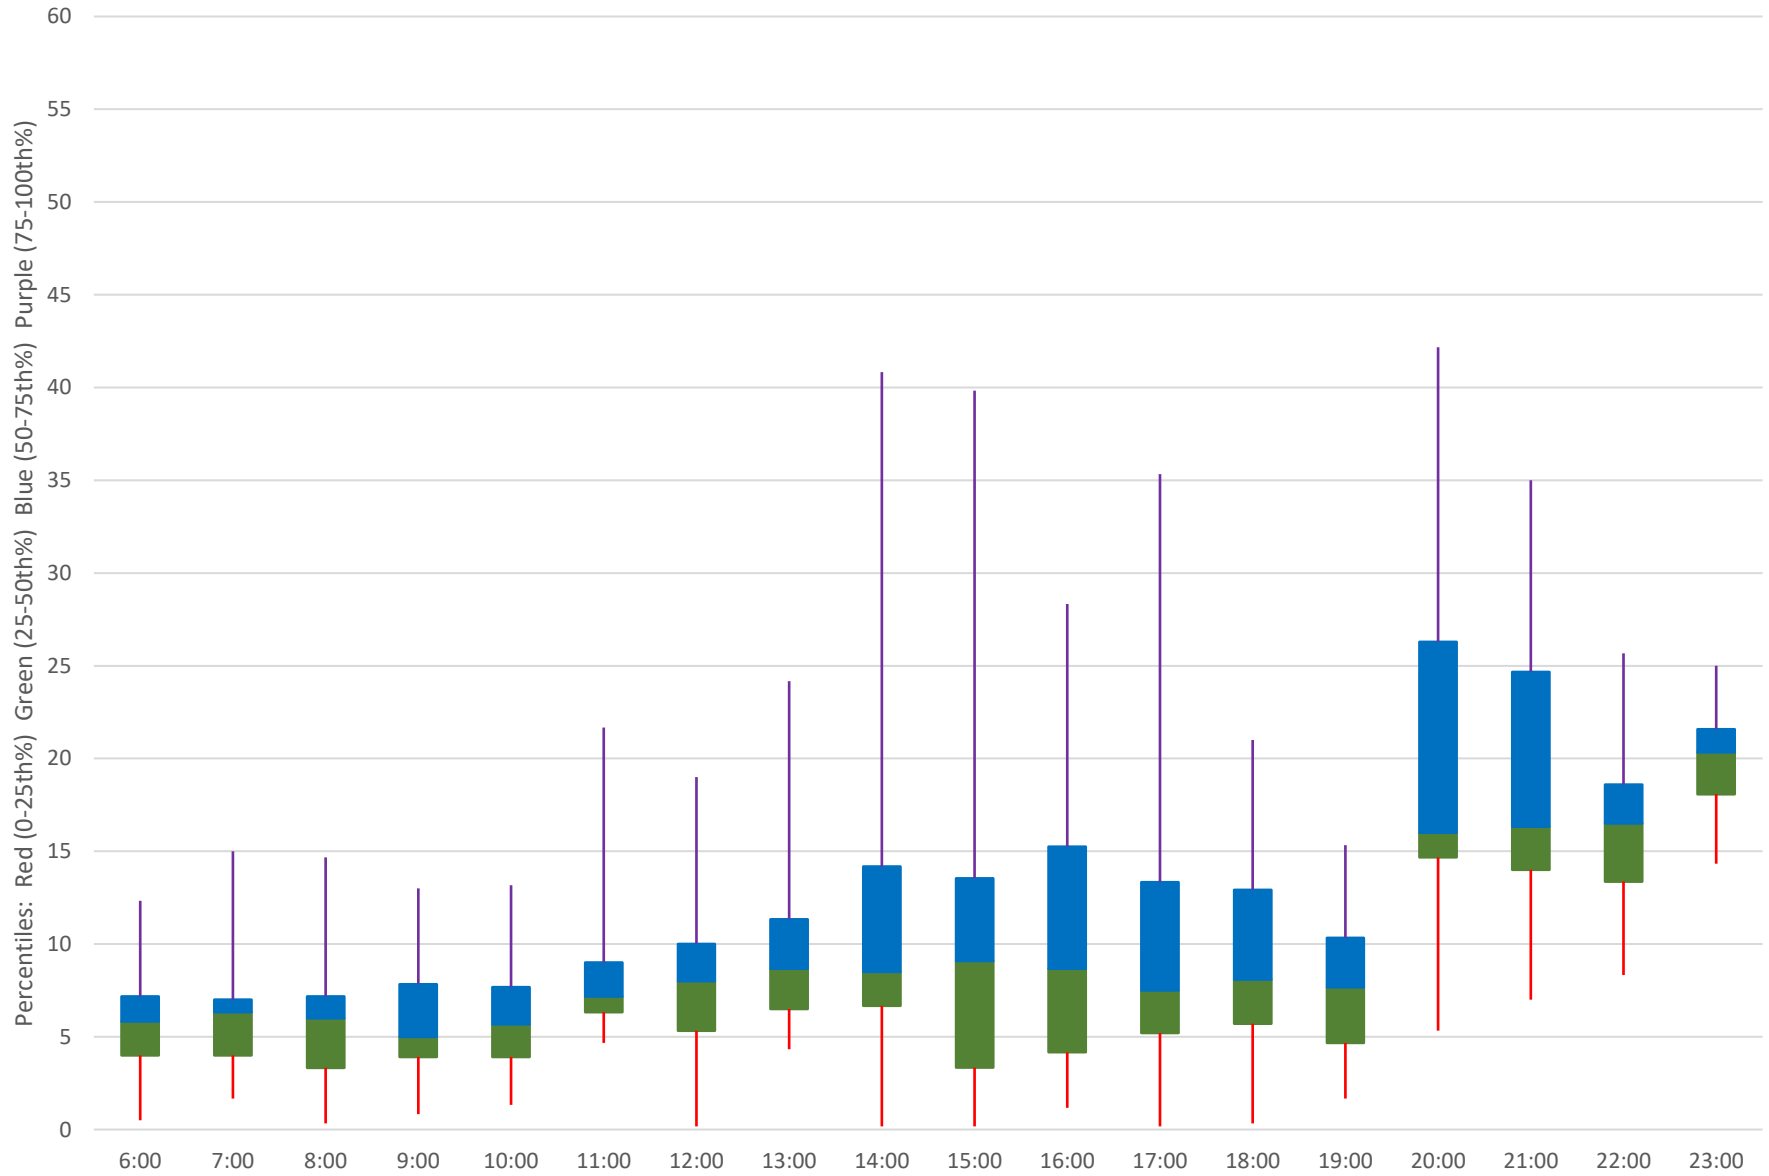

Quartiles Week 3

75 Sherbourne Headways at Front Northbound September 2021

75 Sherbourne Headways at Front Northbound September 2021

Quartiles Week 4

75 Sherbourne Headways at Front Northbound September 2021

75 Sherbourne Headways at Front Northbound September 2021

Quartiles Week 5

75 Sherbourne Headways at Front Northbound September 2021 Saturday Statistics

75 Sherbourne Headways at Front Northbound September 2021

75 Sherbourne Headways at Front Northbound September 2021

Quartiles Saturdays

75 Sherbourne Headways at Front Northbound September 2021 Sunday Statistics

75 Sherbourne Headways at Front Northbound September 2021