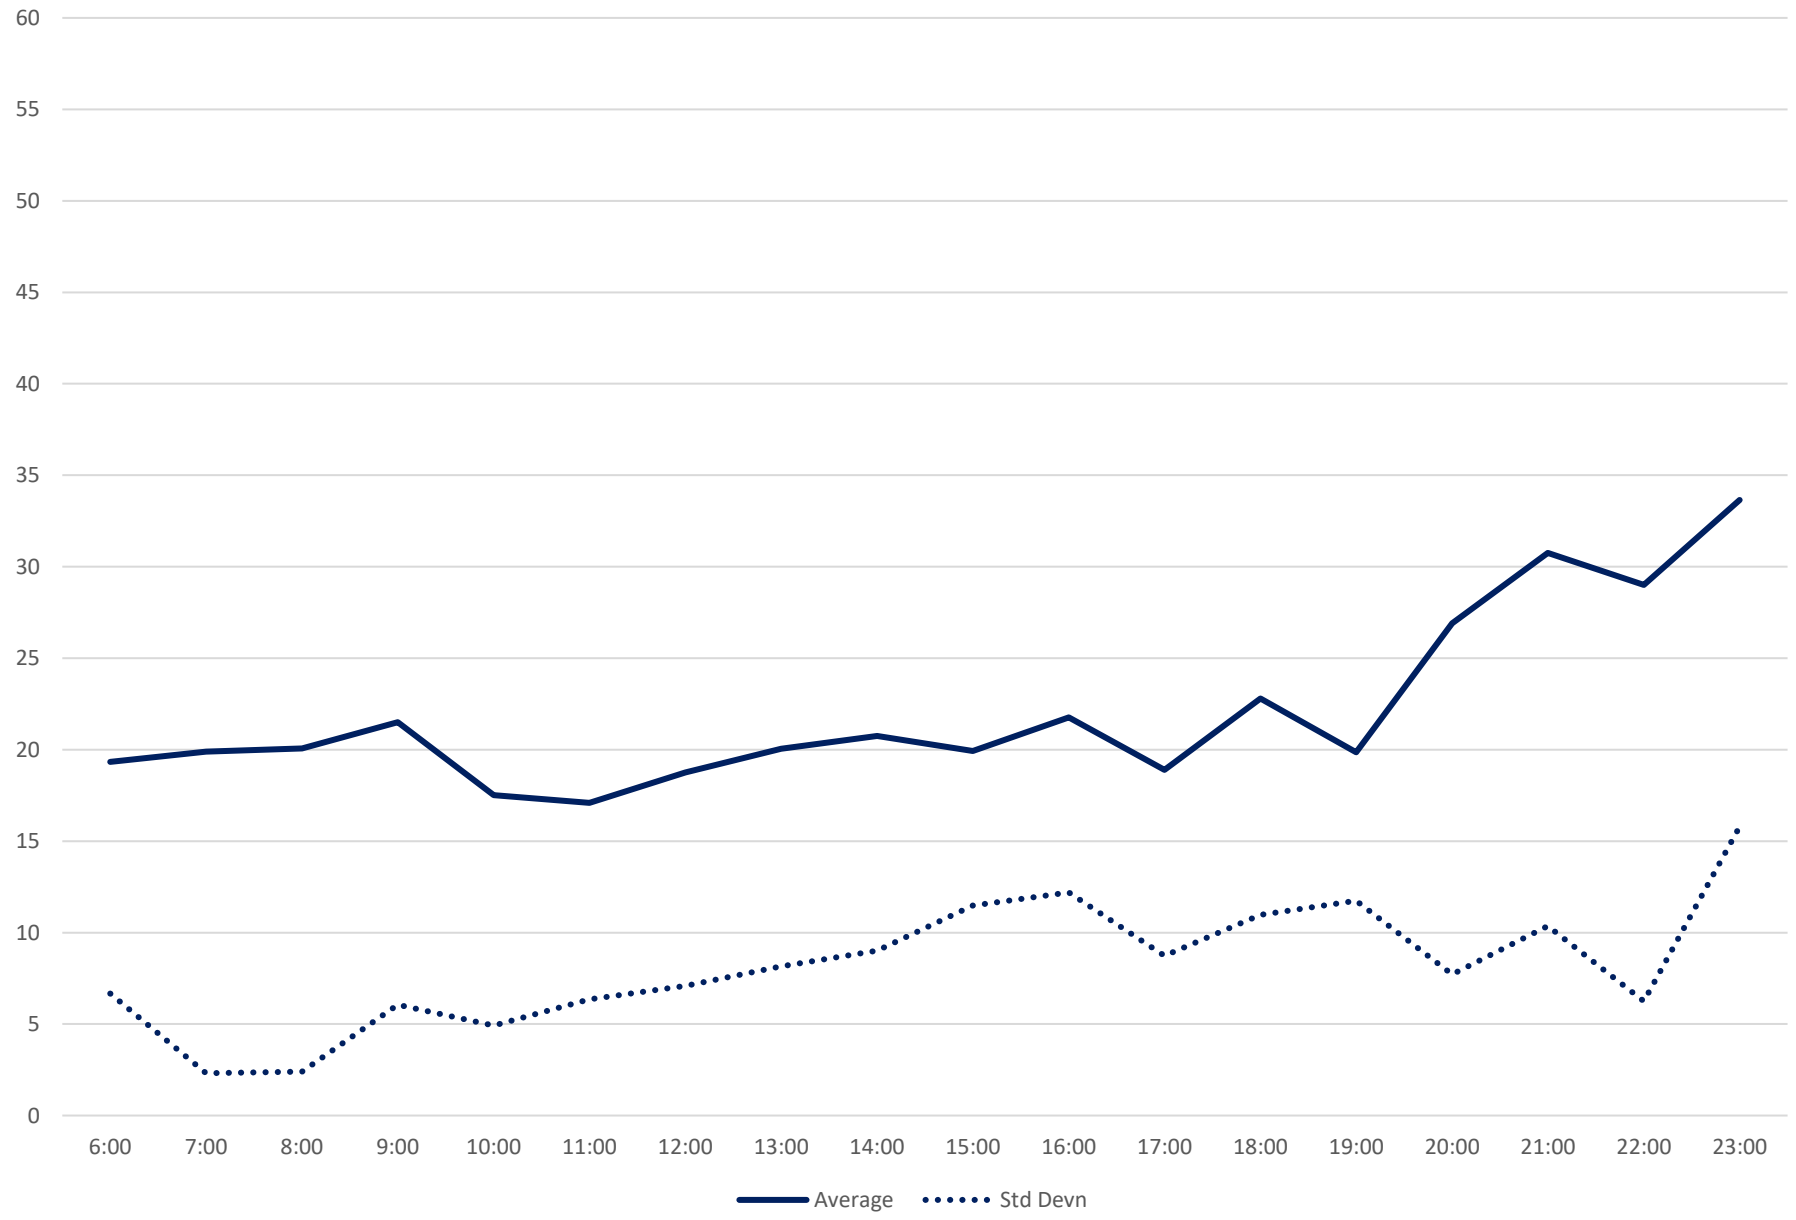

75 Sherbourne Headways at Front Northbound September 2021

Quartiles Week 5

75 Sherbourne Headways at Front Northbound September 2021 Saturday Statistics

75 Sherbourne Headways at Front Northbound September 2021

75 Sherbourne Headways at Front Northbound September 2021

Quartiles Saturdays

75 Sherbourne Headways at Front Northbound September 2021 Sunday Statistics

75 Sherbourne Headways at Front Northbound September 2021

75 Sherbourne Headways at Front Northbound September 2021

Quartiles Sundays/Holidays