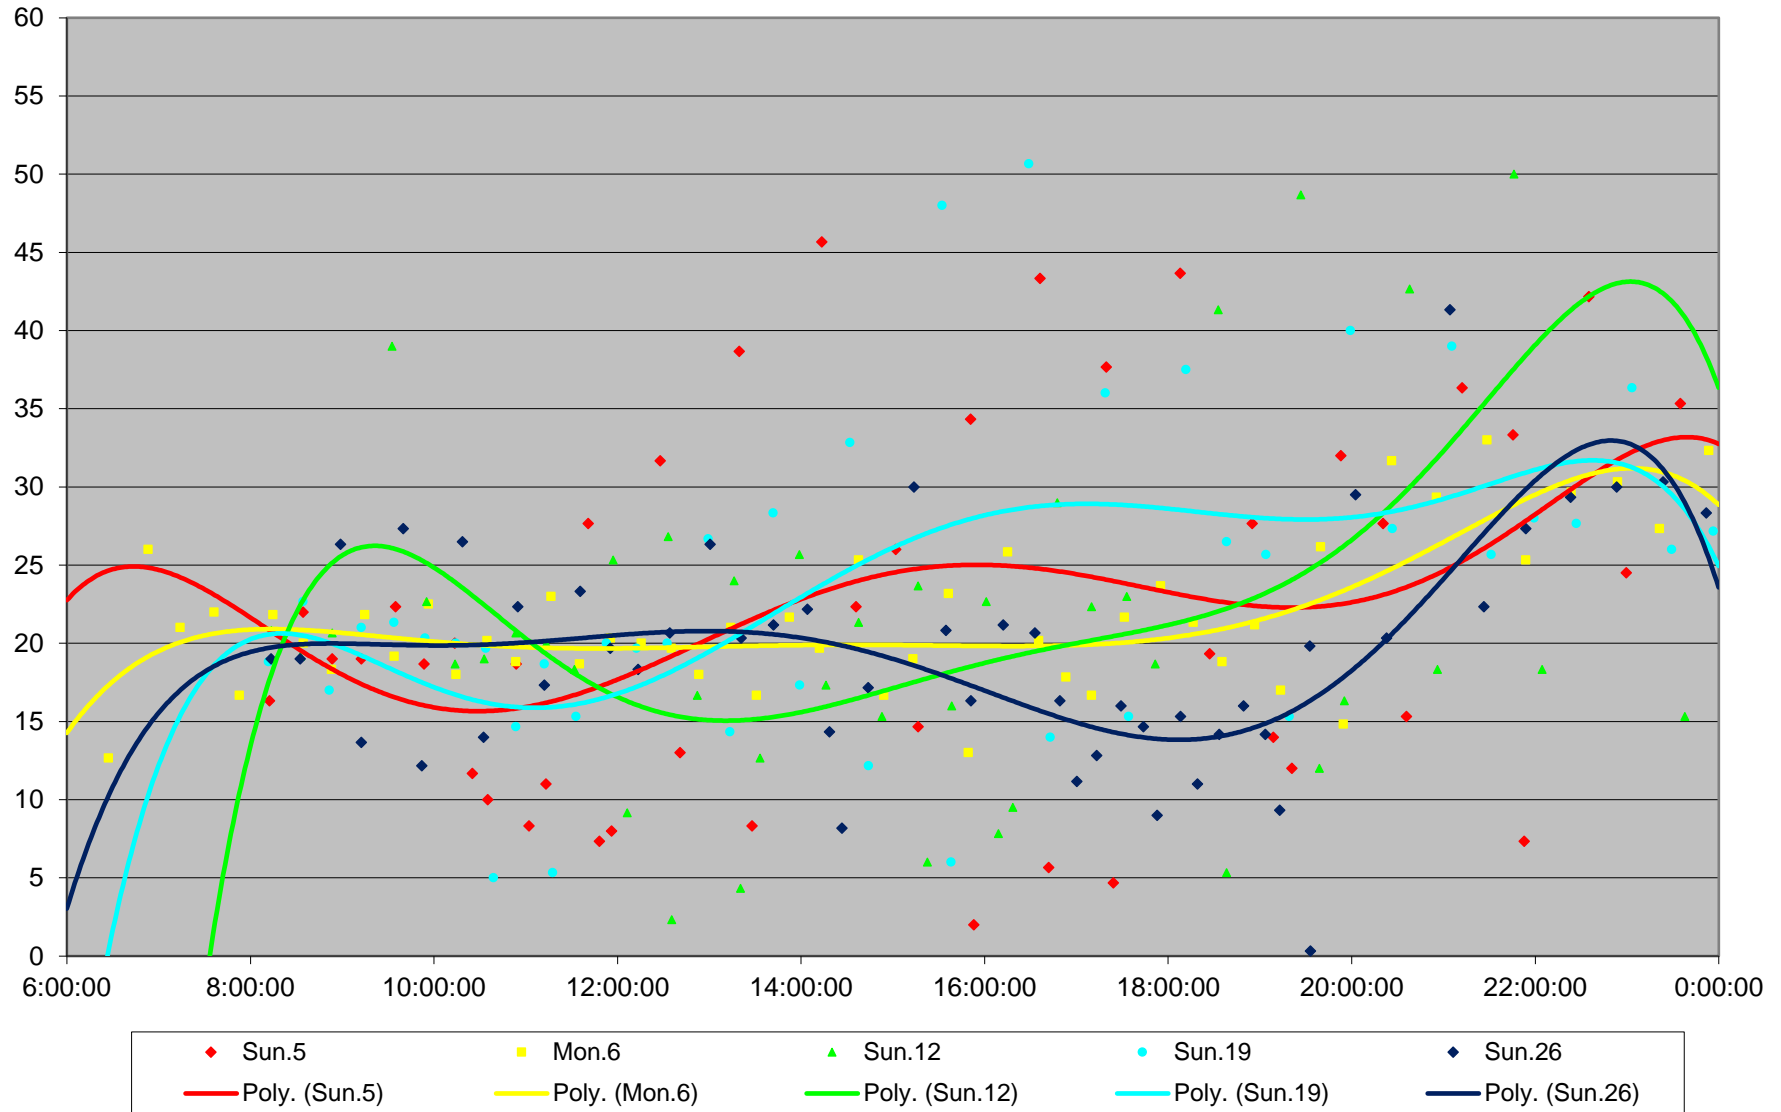

75 Sherbourne Headways at Front Northbound September 2021

Quartiles Week 5

75 Sherbourne Headways at Front Northbound September 2021 Saturday Statistics

75 Sherbourne Headways at Front Northbound September 2021

75 Sherbourne Headways at Front Northbound September 2021

Quartiles Saturdays

75 Sherbourne Headways at Front Northbound September 2021 Sunday Statistics

75 Sherbourne Headways at Front Northbound September 2021

75 Sherbourne Headways at Front Northbound September 2021

Quartiles Sundays/Holidays