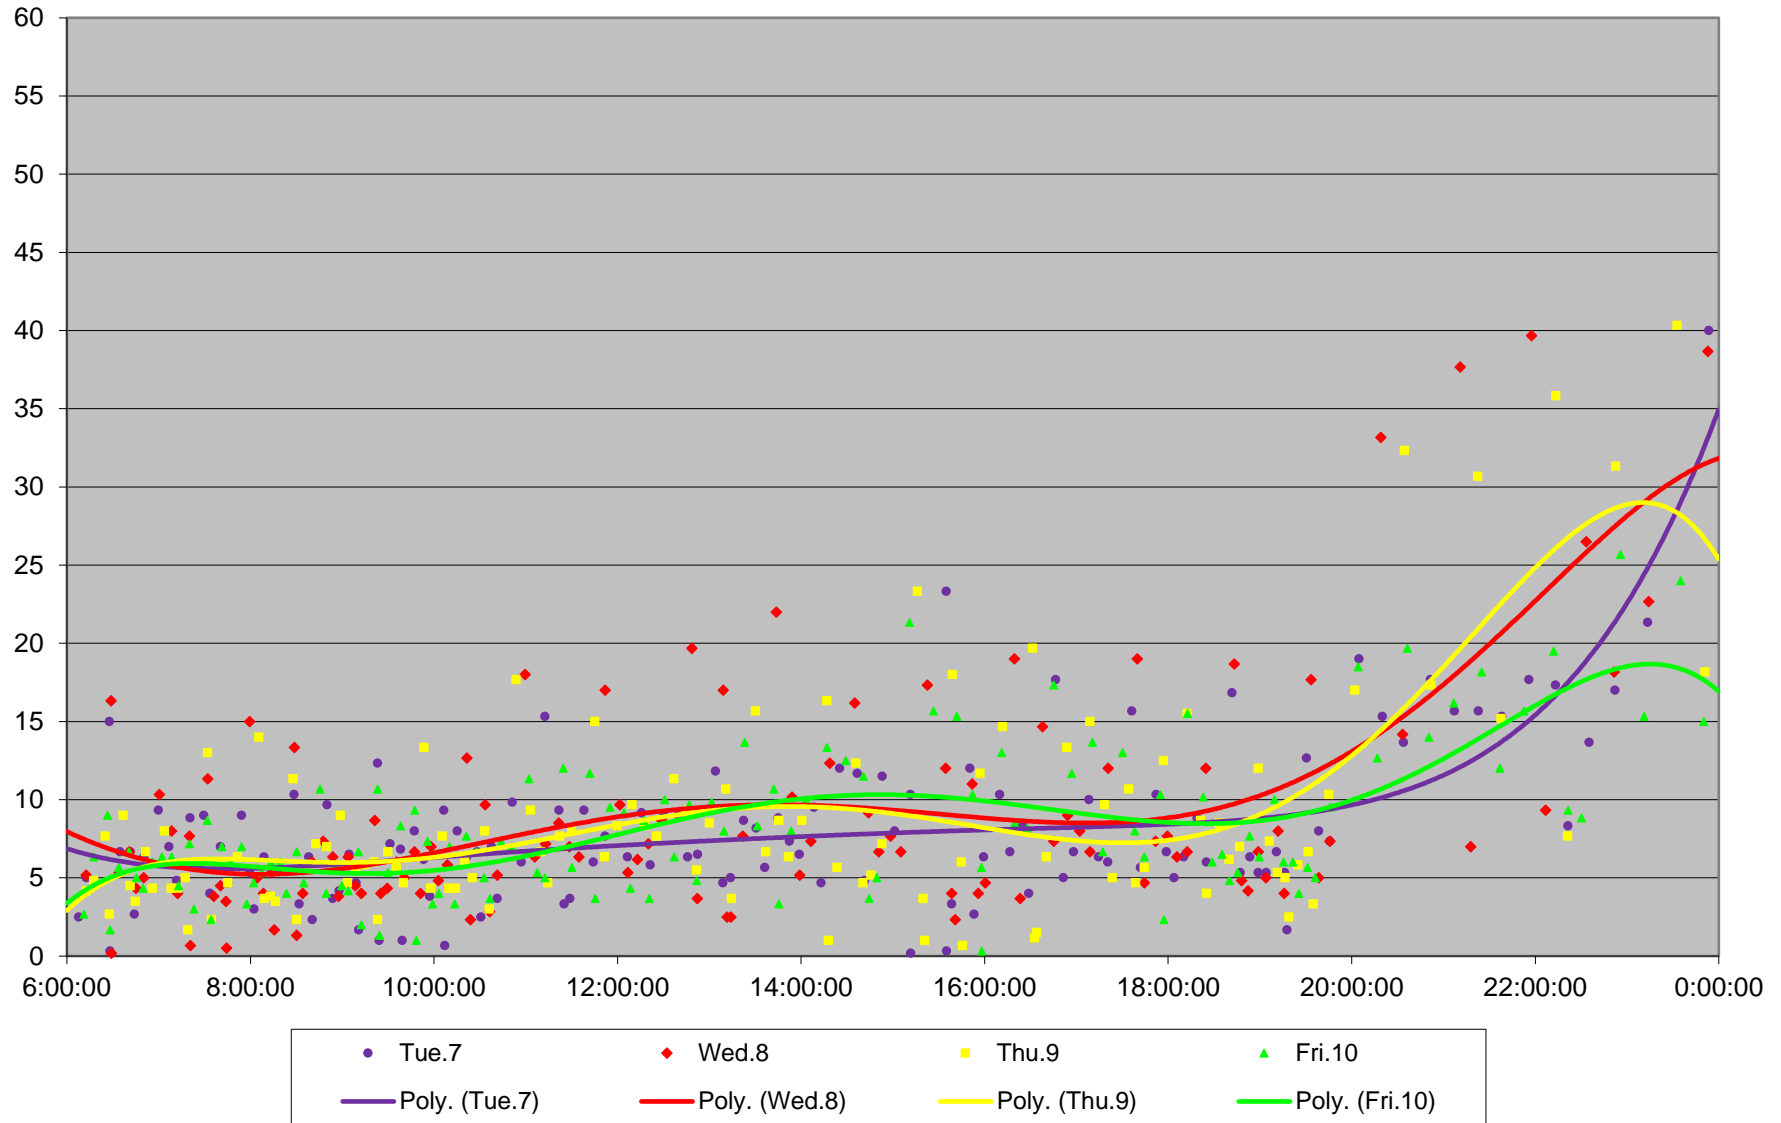

75 Sherbourne Headways at Front Northbound September 2021 Weekday Statistics

75 Sherbourne Headways at Front Northbound September 2021

75 Sherbourne Headways at Front Northbound September 2021

Quartiles Week 1

75 Sherbourne Headways at Front Northbound September 2021

75 Sherbourne Headways at Front Northbound September 2021

Quartiles Week 2

75 Sherbourne Headways at Front Northbound September 2021

75 Sherbourne Headways at Front Northbound September 2021

75 Sherbourne Headways at Front Northbound September 2021

Quartiles Week 5

75 Sherbourne Headways at Front Northbound September 2021 Saturday Statistics

75 Sherbourne Headways at Front Northbound September 2021

75 Sherbourne Headways at Front Northbound September 2021

Quartiles Saturdays

75 Sherbourne Headways at Front Northbound September 2021 Sunday Statistics

75 Sherbourne Headways at Front Northbound September 2021