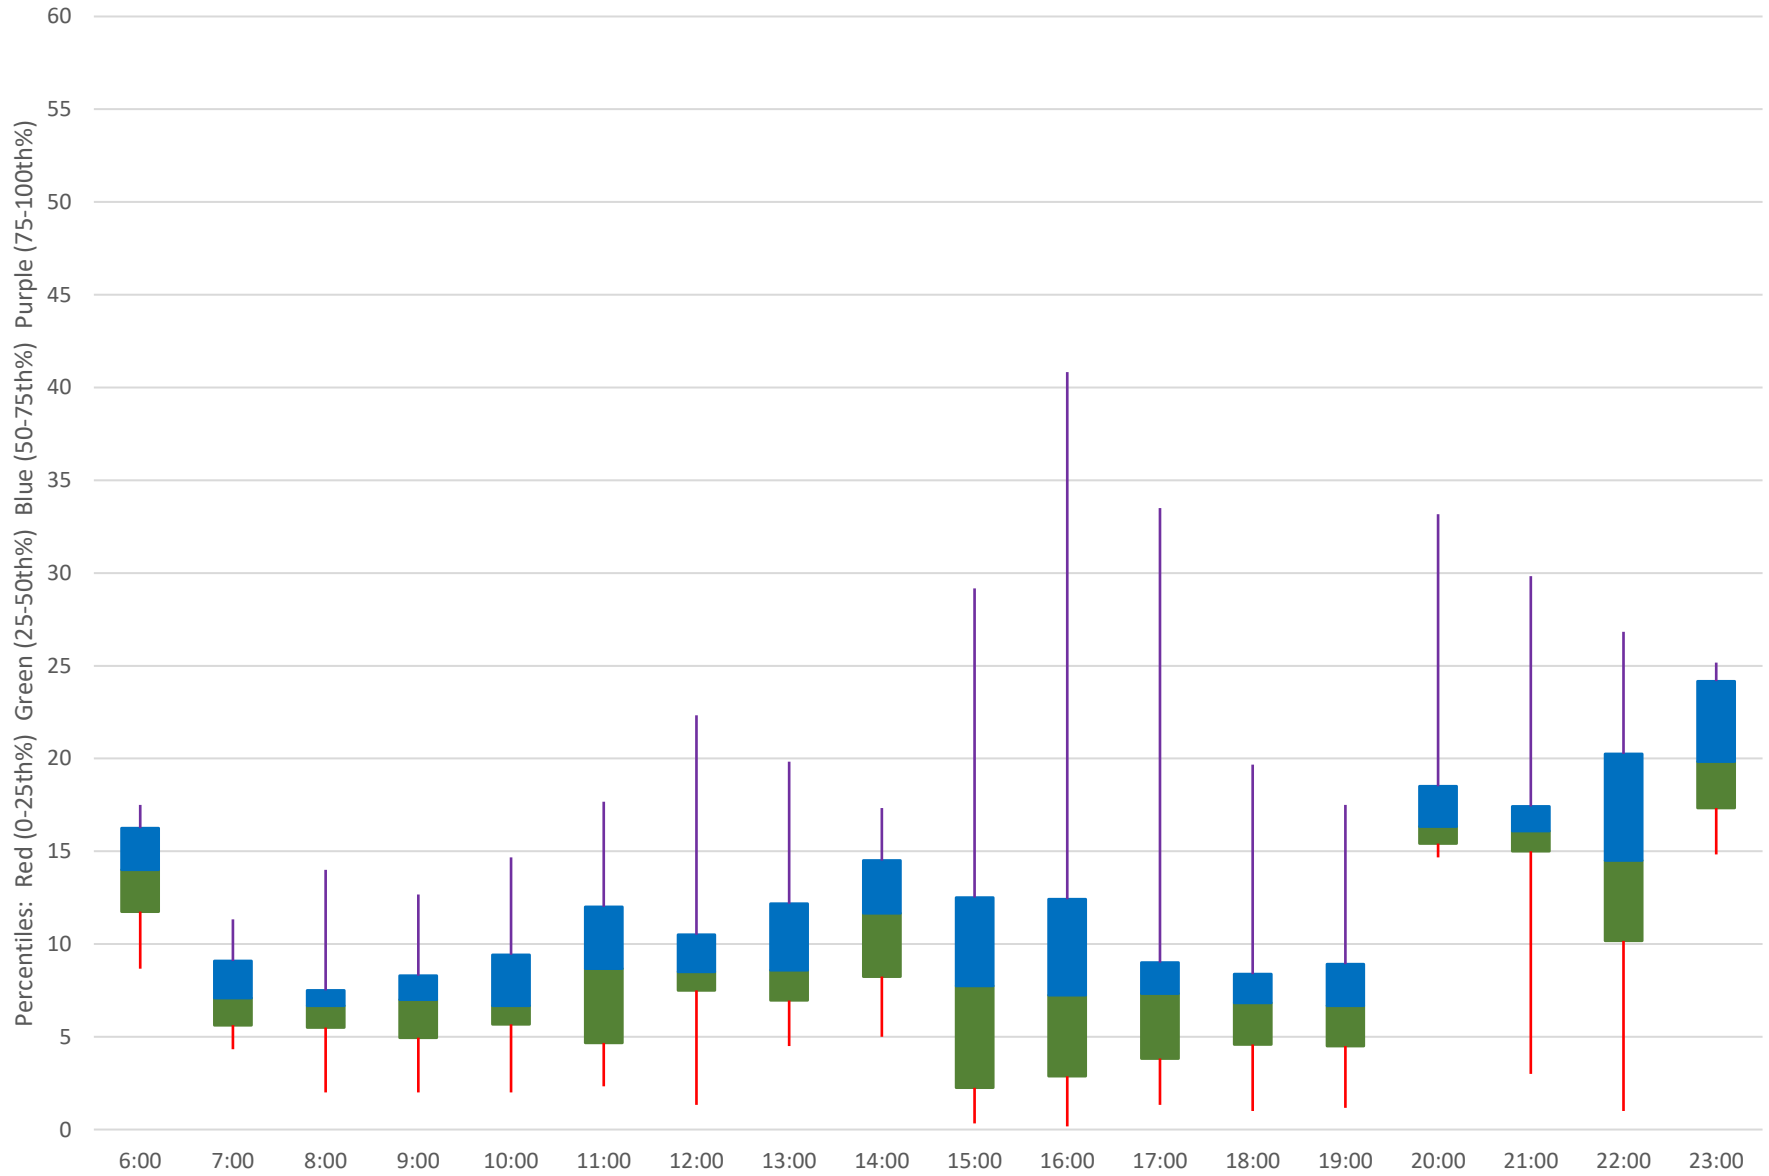

75 Sherbourne Headways at Front Northbound September 2021 Weekday Statistics

75 Sherbourne Headways at Front Northbound September 2021

75 Sherbourne Headways at Front Northbound September 2021

Quartiles Week 1

75 Sherbourne Headways at Front Northbound September 2021

75 Sherbourne Headways at Front Northbound September 2021

Quartiles Week 2

75 Sherbourne Headways at Front Northbound September 2021

75 Sherbourne Headways at Front Northbound September 2021

75 Sherbourne Headways at Front Northbound September 2021

Quartiles Week 5

75 Sherbourne Headways at Front Northbound September 2021 Saturday Statistics

75 Sherbourne Headways at Front Northbound September 2021

75 Sherbourne Headways at Front Northbound September 2021

Quartiles Saturdays

75 Sherbourne Headways at Front Northbound September 2021 Sunday Statistics

75 Sherbourne Headways at Front Northbound September 2021