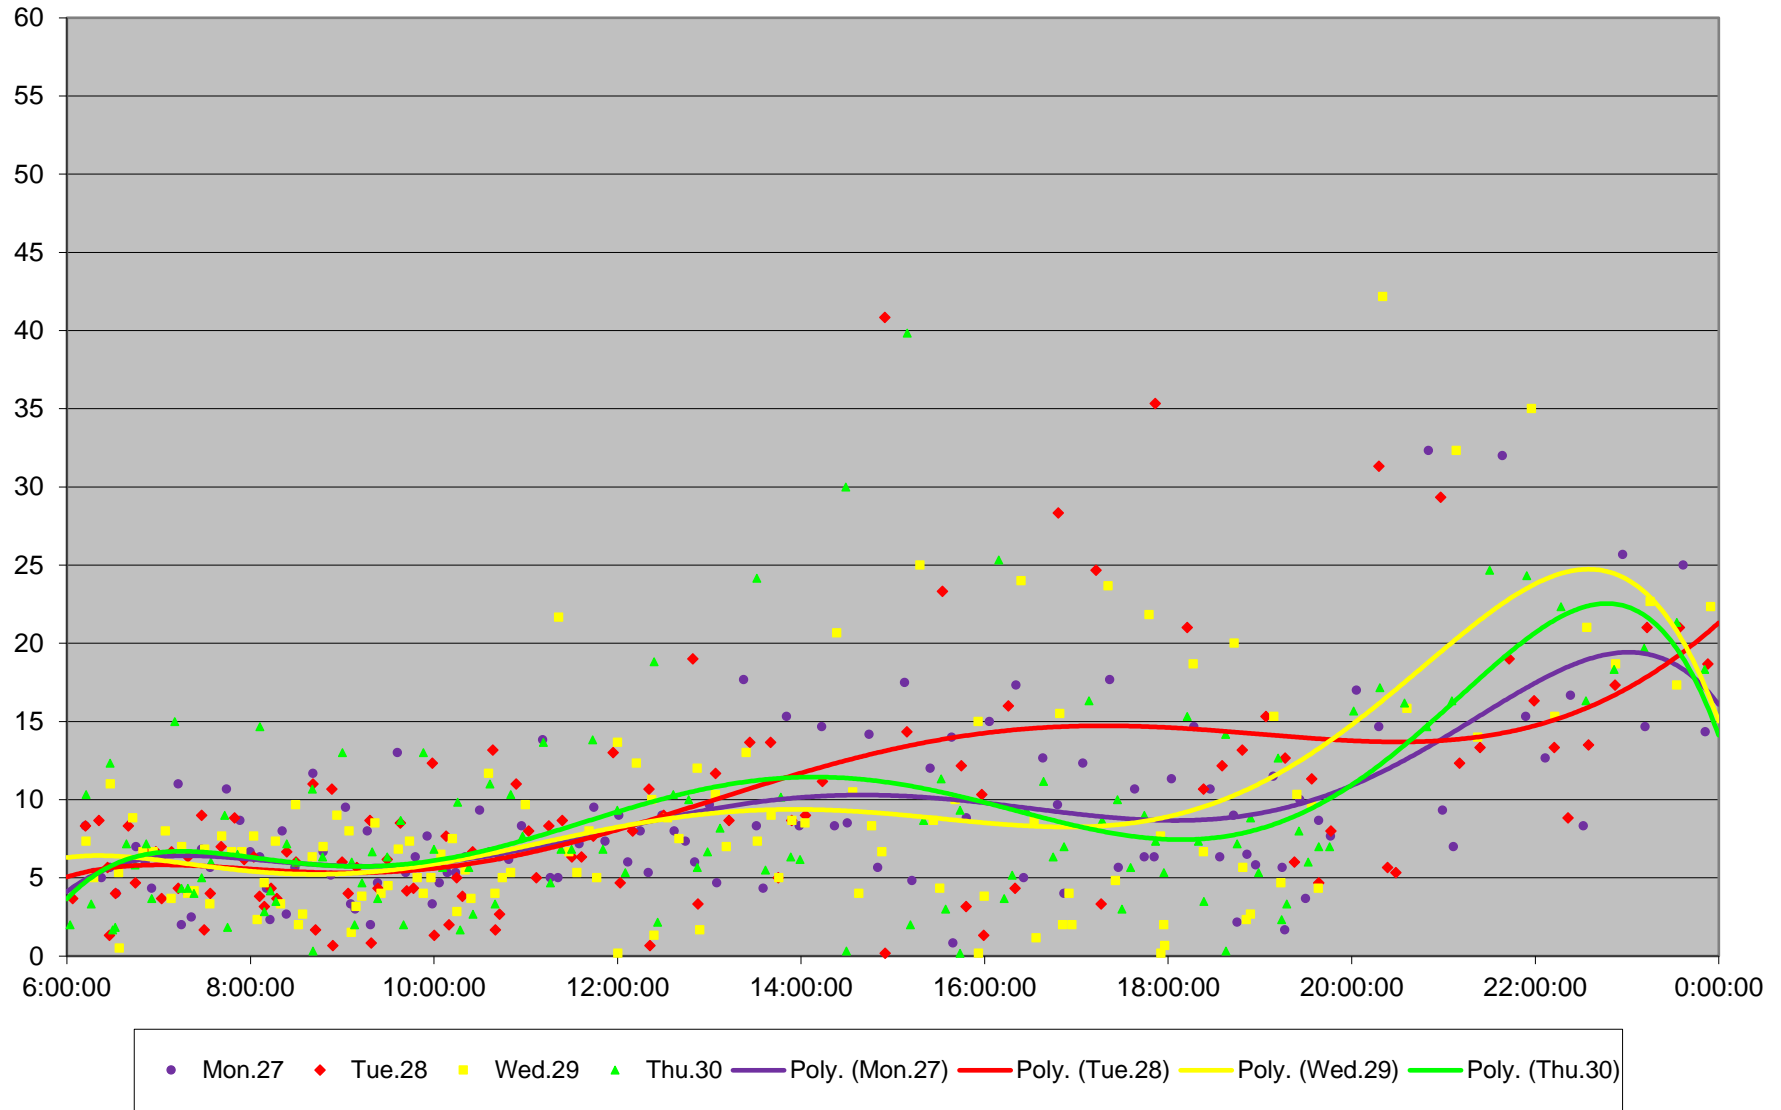

Quartiles Week 3

75 Sherbourne Headways at Front Northbound September 2021

75 Sherbourne Headways at Front Northbound September 2021

Quartiles Week 4

75 Sherbourne Headways at Front Northbound September 2021

75 Sherbourne Headways at Front Northbound September 2021

Quartiles Week 5

75 Sherbourne Headways at Front Northbound September 2021 Saturday Statistics

75 Sherbourne Headways at Front Northbound September 2021

75 Sherbourne Headways at Front Northbound September 2021

Quartiles Saturdays

75 Sherbourne Headways at Front Northbound September 2021 Sunday Statistics

75 Sherbourne Headways at Front Northbound September 2021