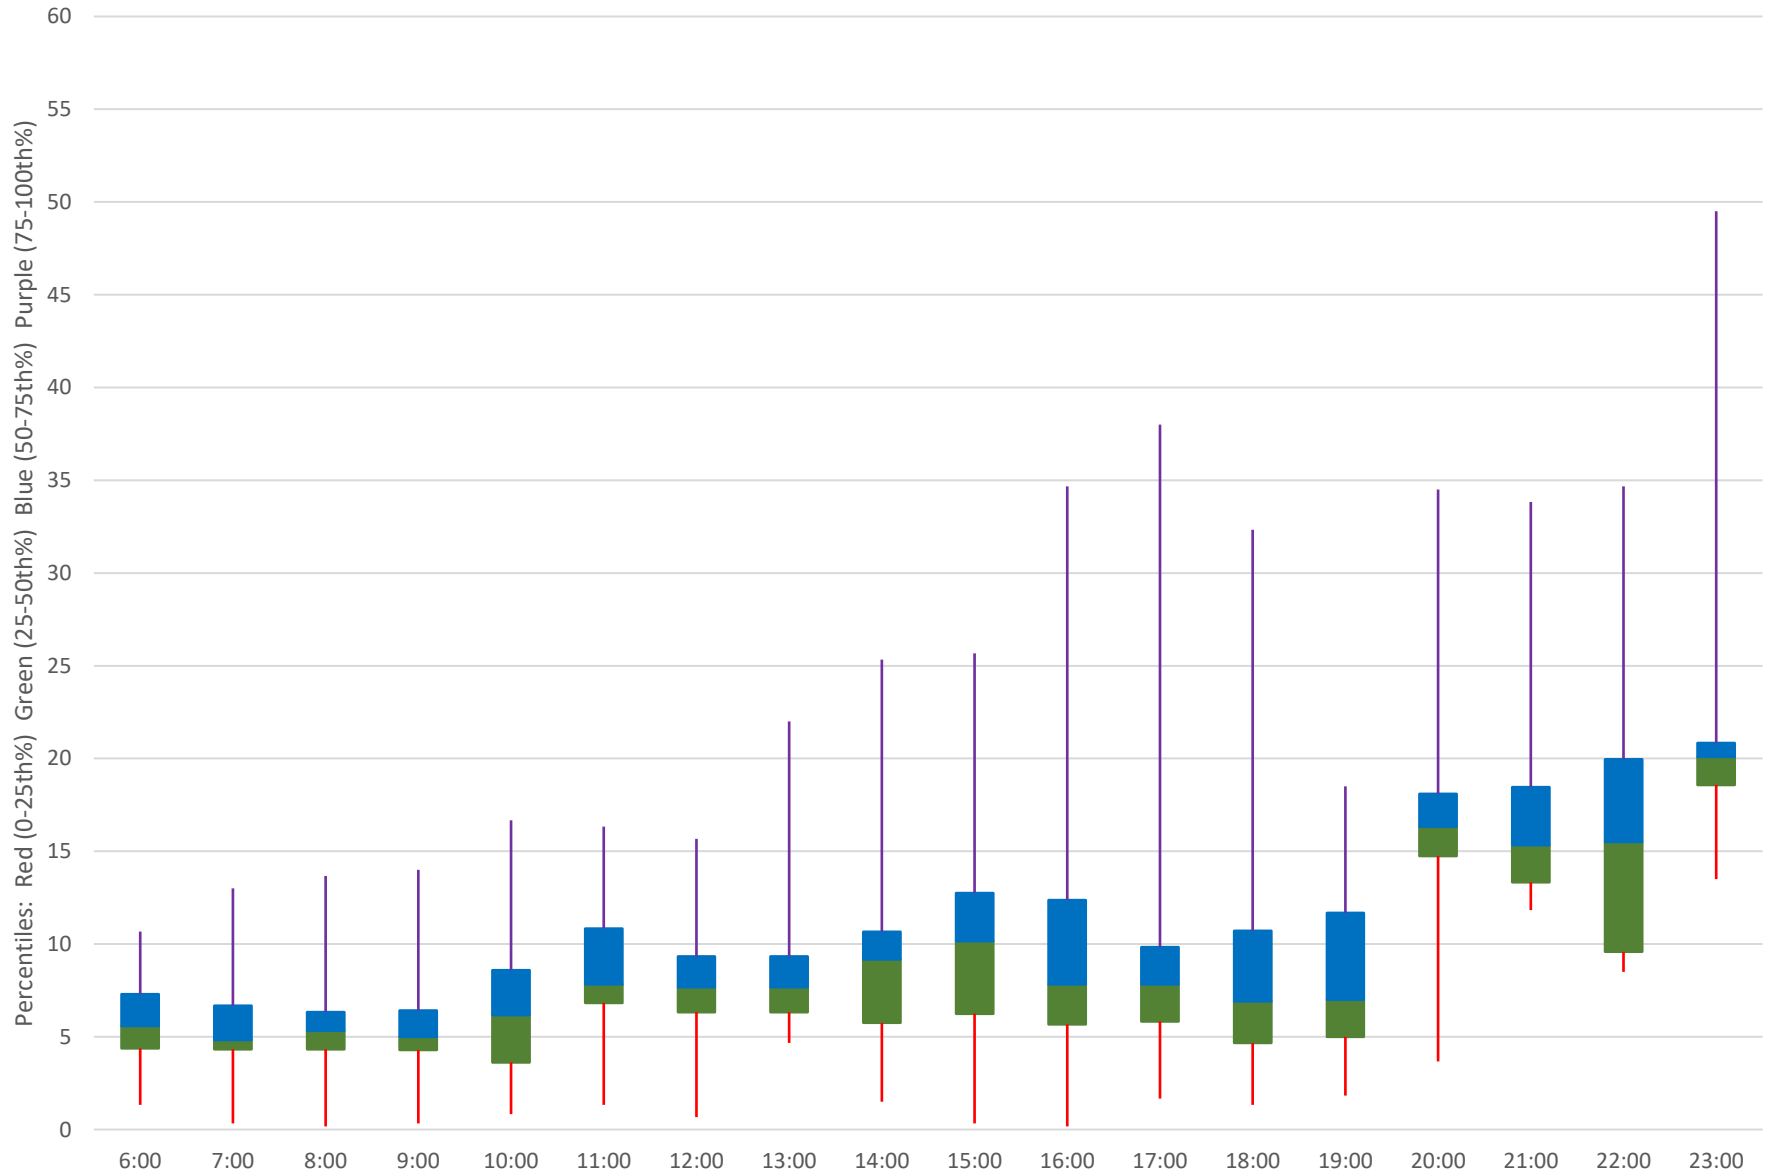

75 Sherbourne Headways at Front Northbound September 2021

Quartiles Week 3