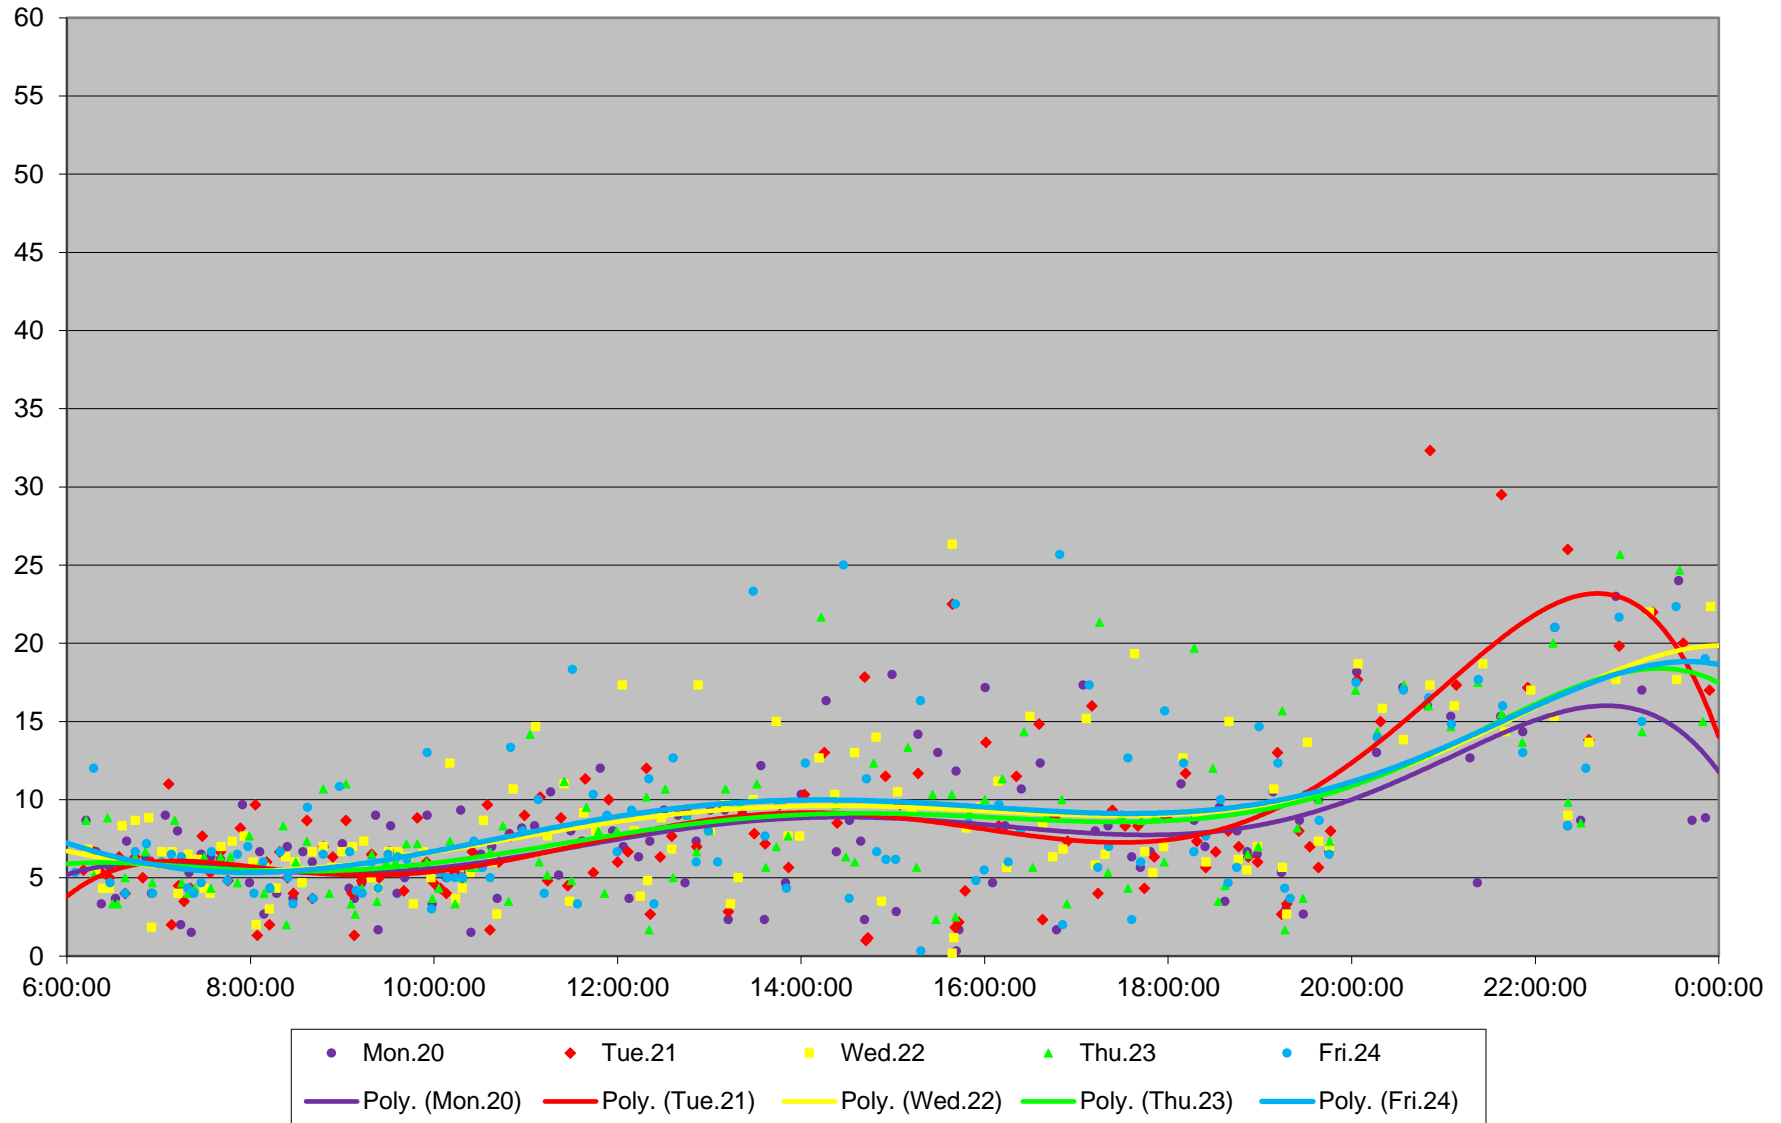

75 Sherbourne Headways at Front Northbound September 2021