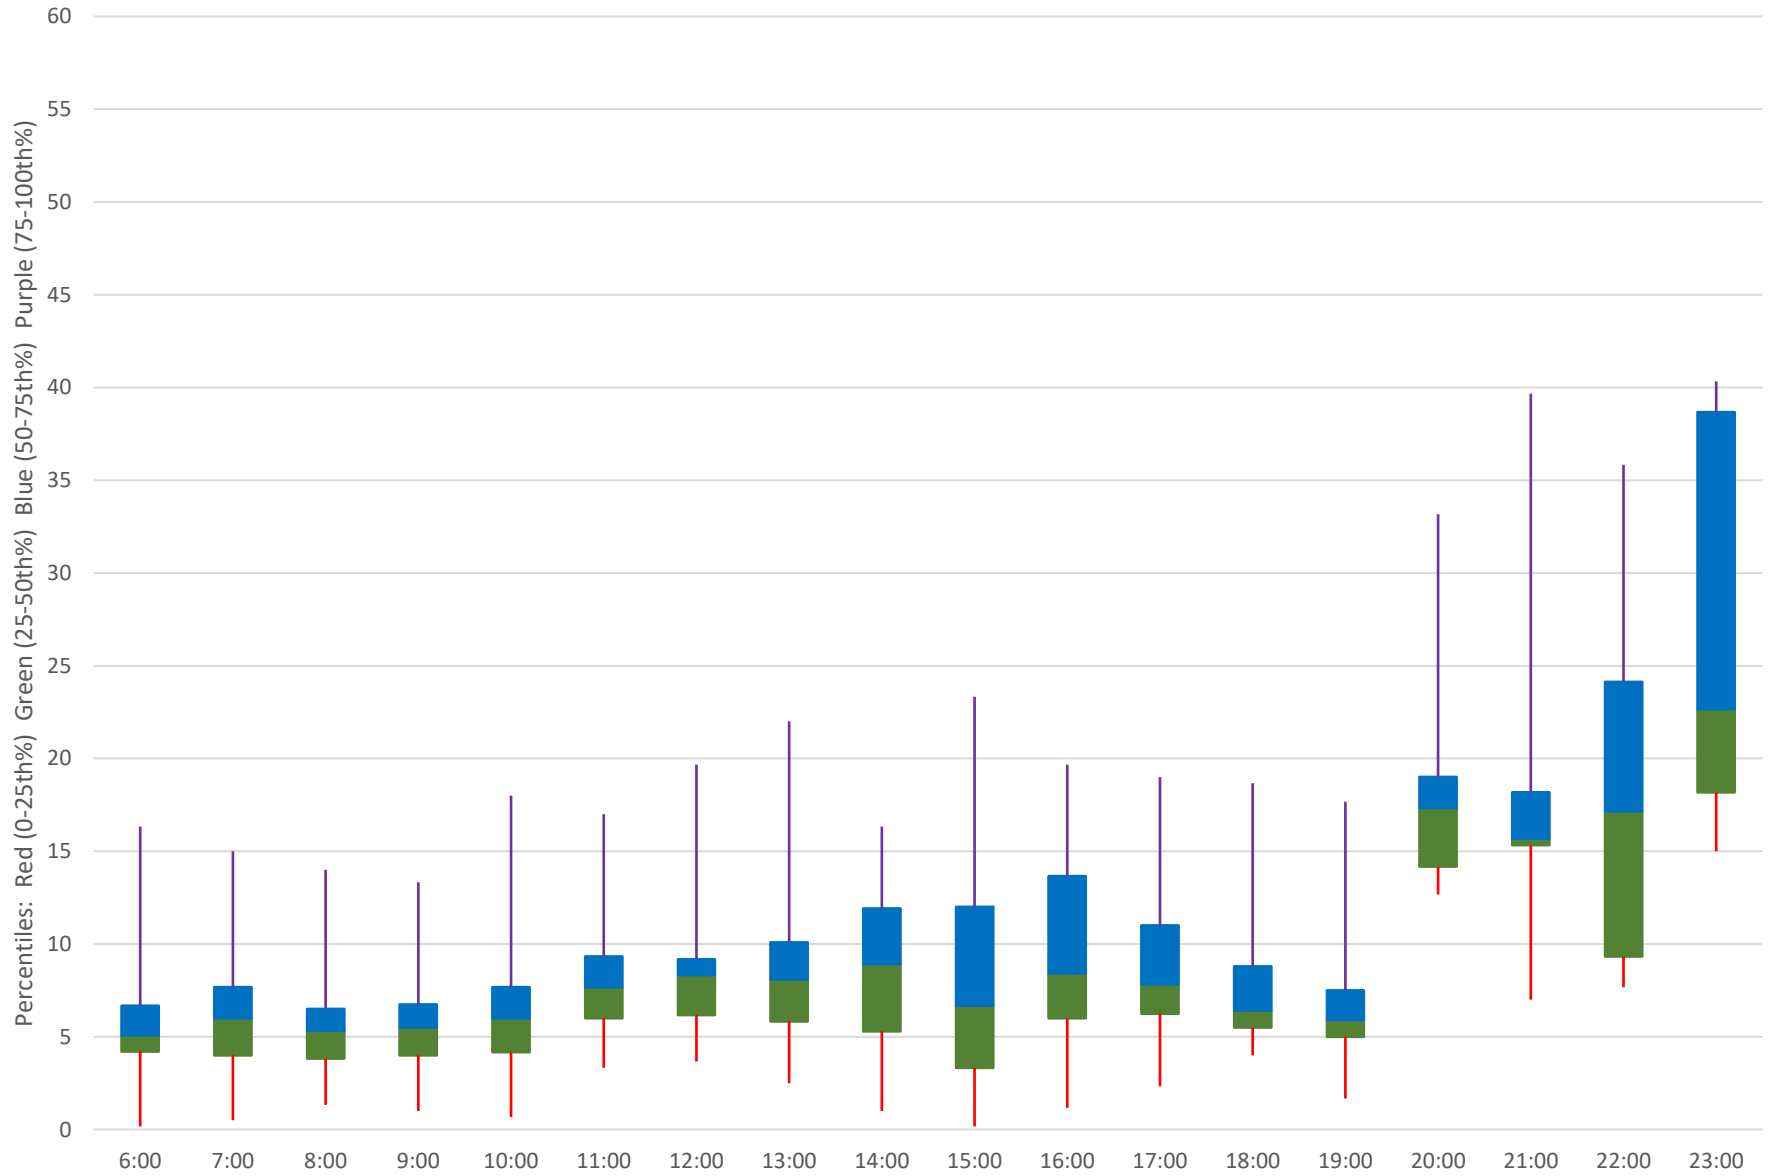

75 Sherbourne Headways at Front Northbound September 2021 Weekday Statistics

75 Sherbourne Headways at Front Northbound September 2021

75 Sherbourne Headways at Front Northbound September 2021

Quartiles Week 1

75 Sherbourne Headways at Front Northbound September 2021

75 Sherbourne Headways at Front Northbound September 2021

Quartiles Week 2

75 Sherbourne Headways at Front Northbound September 2021

75 Sherbourne Headways at Front Northbound September 2021

75 Sherbourne Headways at Front Northbound September 2021

Quartiles Week 5

75 Sherbourne Headways at Front Northbound September 2021 Saturday Statistics

75 Sherbourne Headways at Front Northbound September 2021

75 Sherbourne Headways at Front Northbound September 2021

Quartiles Saturdays

75 Sherbourne Headways at Front Northbound September 2021 Sunday Statistics

75 Sherbourne Headways at Front Northbound September 2021