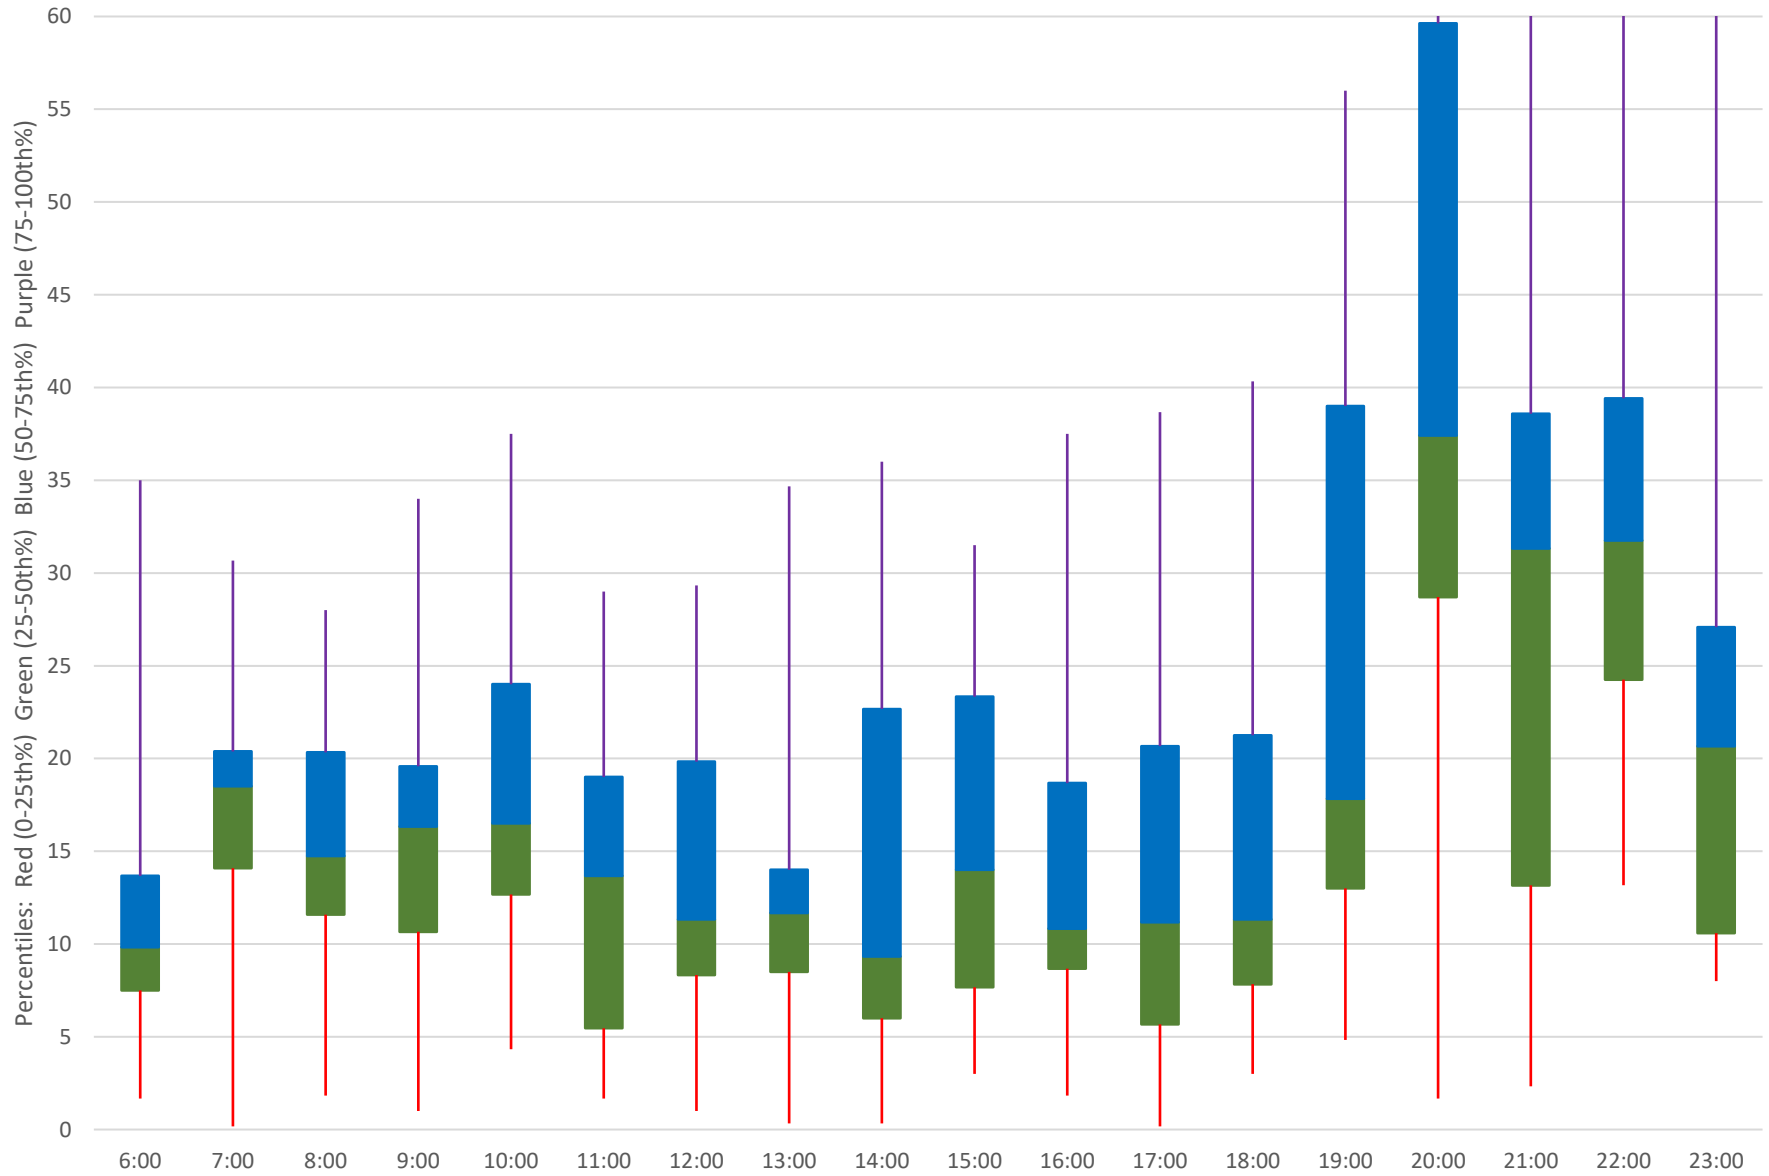

75 Sherbourne Headways at Front Northbound September 2021

Quartiles Week 5

75 Sherbourne Headways at Front Northbound September 2021 Saturday Statistics

75 Sherbourne Headways at Front Northbound September 2021

75 Sherbourne Headways at Front Northbound September 2021

Quartiles Saturdays

75 Sherbourne Headways at Front Northbound September 2021 Sunday Statistics

75 Sherbourne Headways at Front Northbound September 2021

75 Sherbourne Headways at Front Northbound September 2021

Quartiles Sundays/Holidays