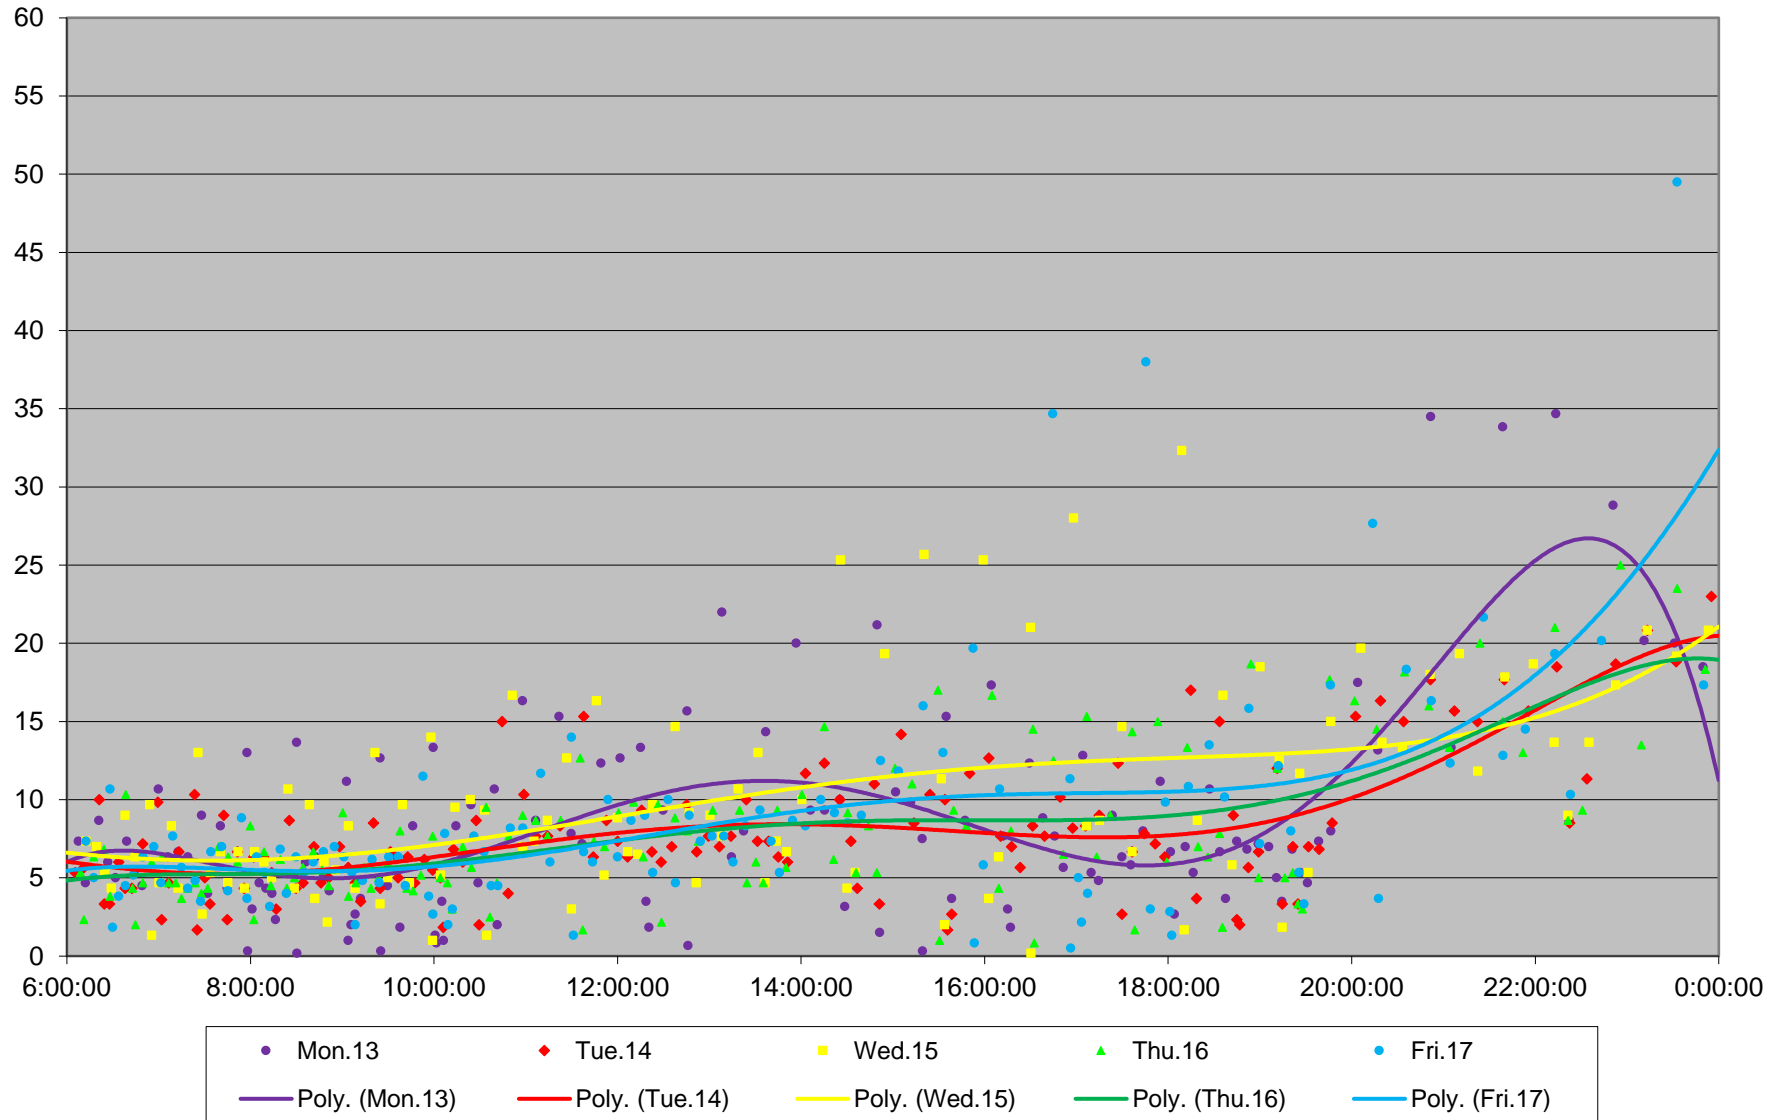

75 Sherbourne Headways at Front Northbound September 2021 Weekday Statistics

75 Sherbourne Headways at Front Northbound September 2021

75 Sherbourne Headways at Front Northbound September 2021

Quartiles Week 1

75 Sherbourne Headways at Front Northbound September 2021

75 Sherbourne Headways at Front Northbound September 2021

Quartiles Week 2

75 Sherbourne Headways at Front Northbound September 2021

75 Sherbourne Headways at Front Northbound September 2021

75 Sherbourne Headways at Front Northbound September 2021

Quartiles Week 5

75 Sherbourne Headways at Front Northbound September 2021 Saturday Statistics

75 Sherbourne Headways at Front Northbound September 2021

75 Sherbourne Headways at Front Northbound September 2021

Quartiles Saturdays

75 Sherbourne Headways at Front Northbound September 2021 Sunday Statistics

75 Sherbourne Headways at Front Northbound September 2021