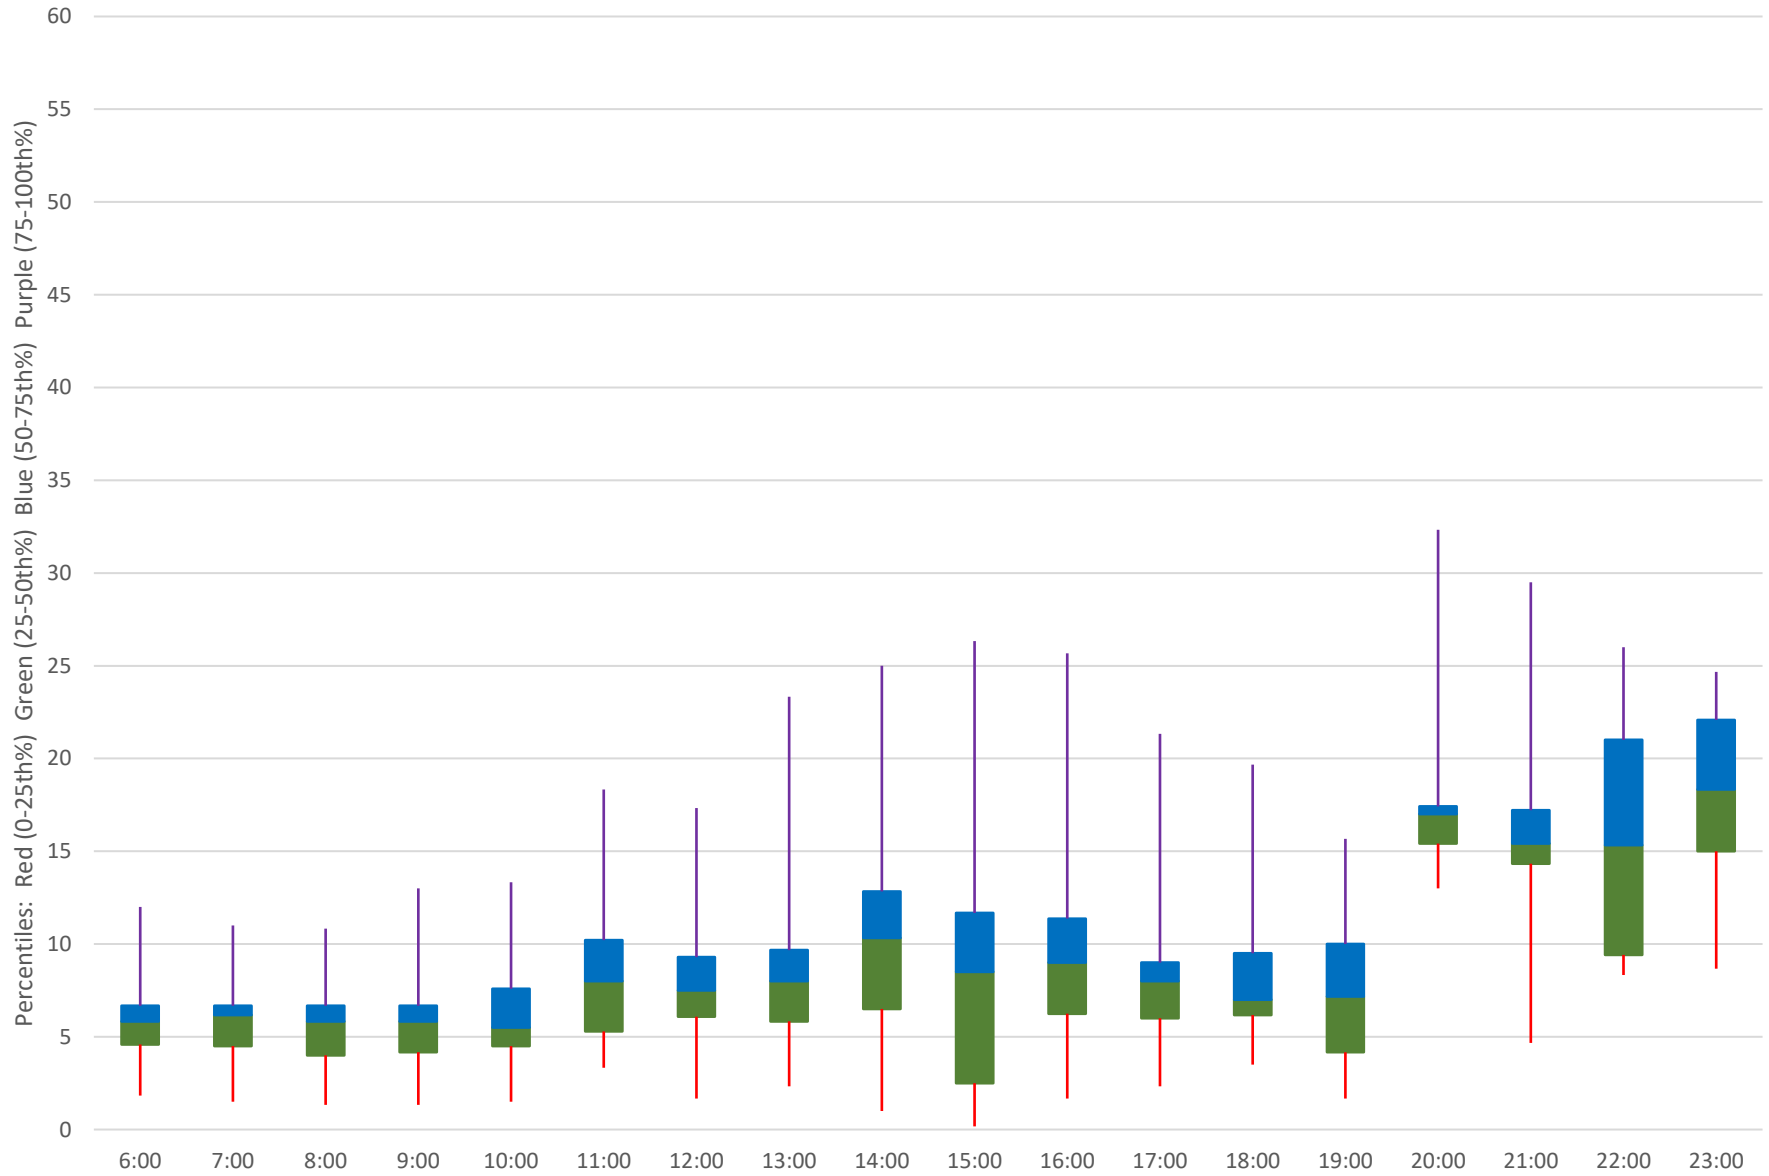

Quartiles Week 3

75 Sherbourne Headways at Front Northbound September 2021

75 Sherbourne Headways at Front Northbound September 2021

Quartiles Week 4

75 Sherbourne Headways at Front Northbound September 2021

75 Sherbourne Headways at Front Northbound September 2021

Quartiles Week 5

75 Sherbourne Headways at Front Northbound September 2021 Saturday Statistics

75 Sherbourne Headways at Front Northbound September 2021

75 Sherbourne Headways at Front Northbound September 2021

Quartiles Saturdays

75 Sherbourne Headways at Front Northbound September 2021 Sunday Statistics

75 Sherbourne Headways at Front Northbound September 2021