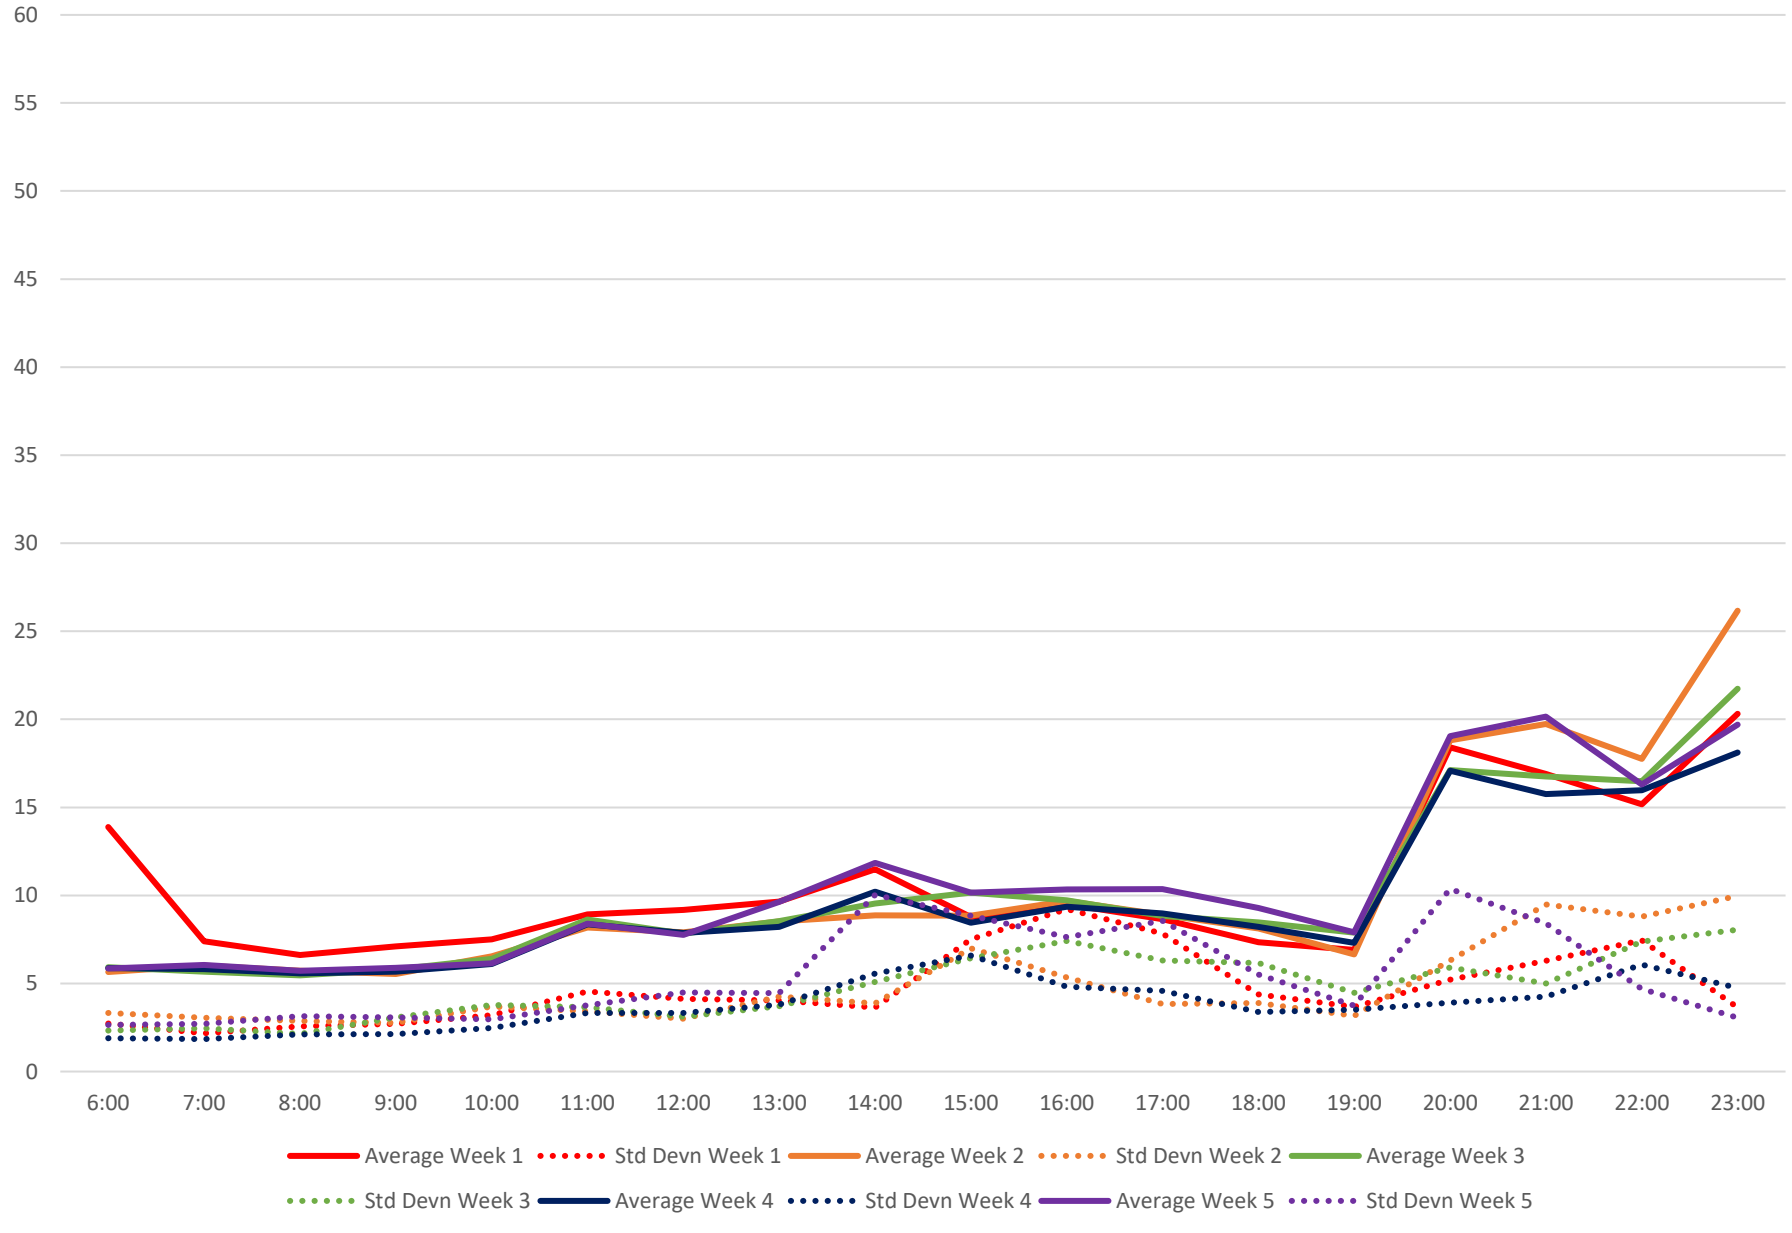

75 Sherbourne Headways at Front Northbound September 2021 Weekday Statistics

75 Sherbourne Headways at Front Northbound September 2021

75 Sherbourne Headways at Front Northbound September 2021

Quartiles Week 1

75 Sherbourne Headways at Front Northbound September 2021

75 Sherbourne Headways at Front Northbound September 2021

Quartiles Week 2

75 Sherbourne Headways at Front Northbound September 2021

75 Sherbourne Headways at Front Northbound September 2021

75 Sherbourne Headways at Front Northbound September 2021

Quartiles Week 5

75 Sherbourne Headways at Front Northbound September 2021 Saturday Statistics

75 Sherbourne Headways at Front Northbound September 2021

75 Sherbourne Headways at Front Northbound September 2021

Quartiles Saturdays

75 Sherbourne Headways at Front Northbound September 2021 Sunday Statistics

75 Sherbourne Headways at Front Northbound September 2021