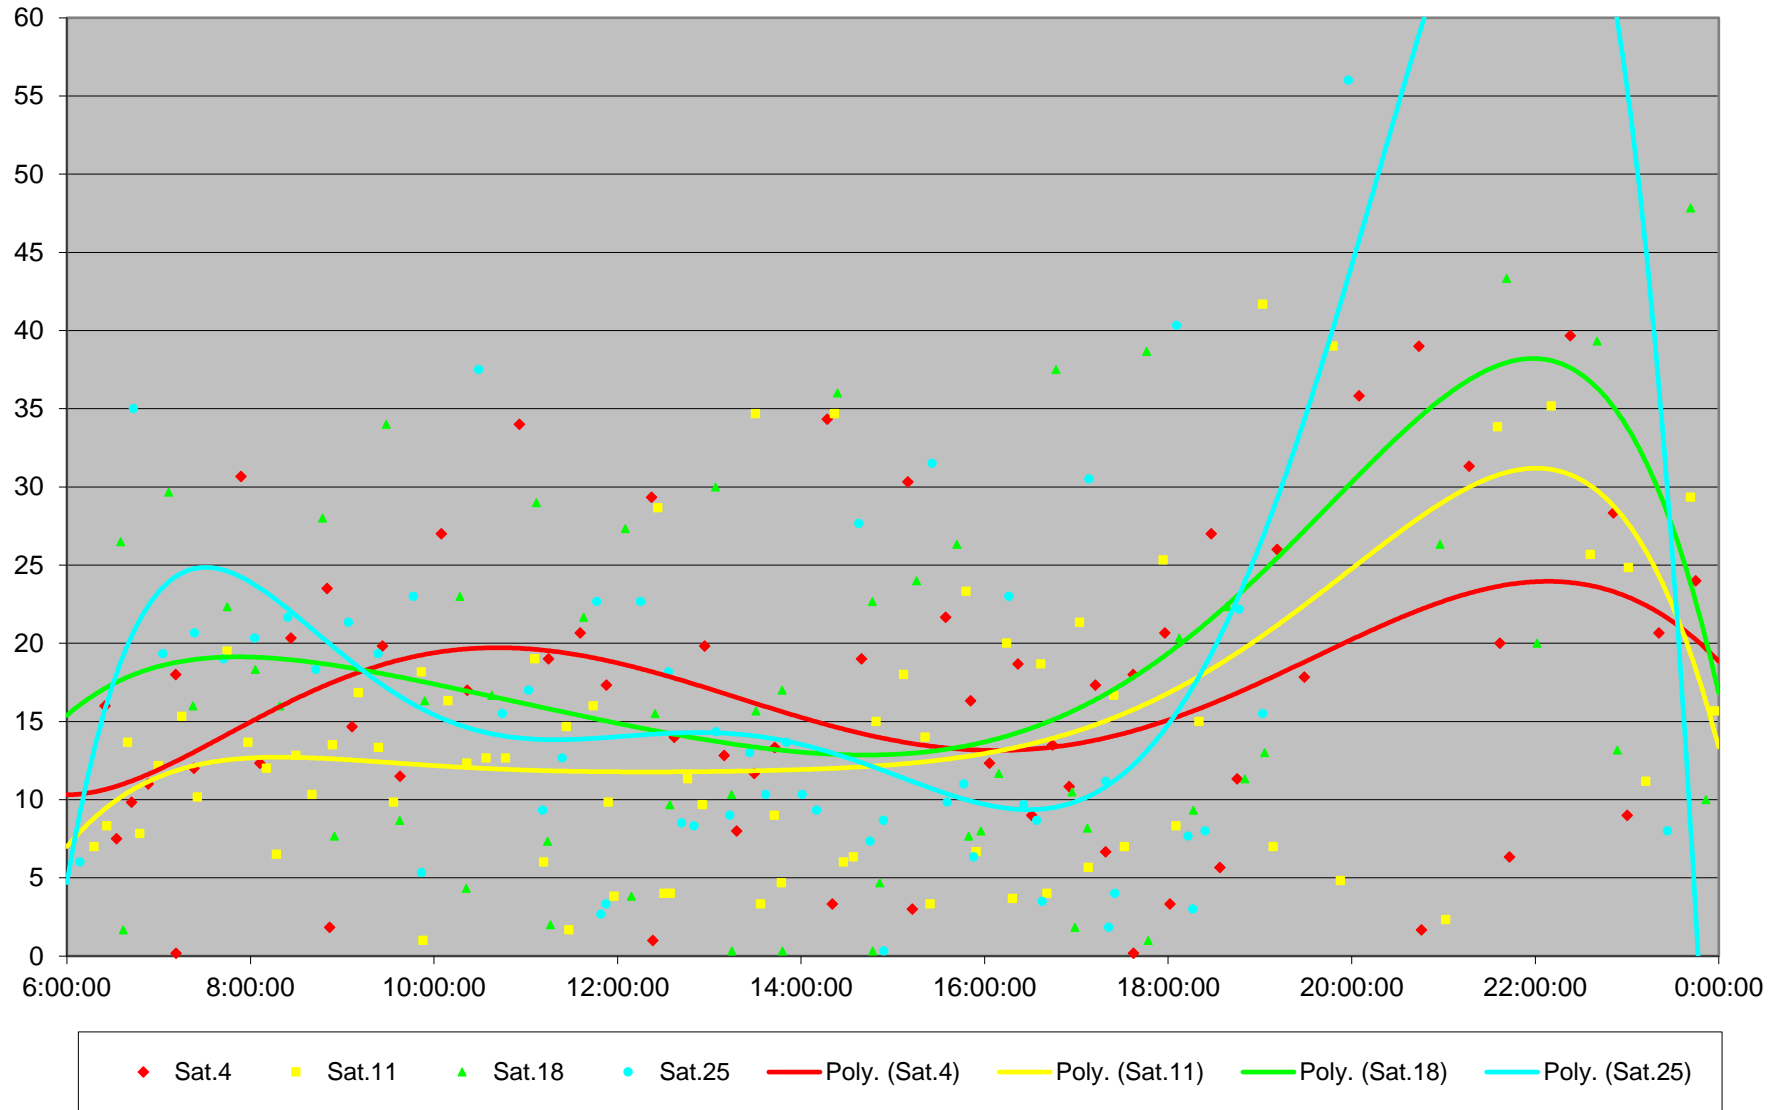

75 Sherbourne Headways at Front Northbound September 2021

Quartiles Week 5

75 Sherbourne Headways at Front Northbound September 2021 Saturday Statistics

75 Sherbourne Headways at Front Northbound September 2021

75 Sherbourne Headways at Front Northbound September 2021

Quartiles Saturdays

75 Sherbourne Headways at Front Northbound September 2021 Sunday Statistics

75 Sherbourne Headways at Front Northbound September 2021

75 Sherbourne Headways at Front Northbound September 2021

Quartiles Sundays/Holidays