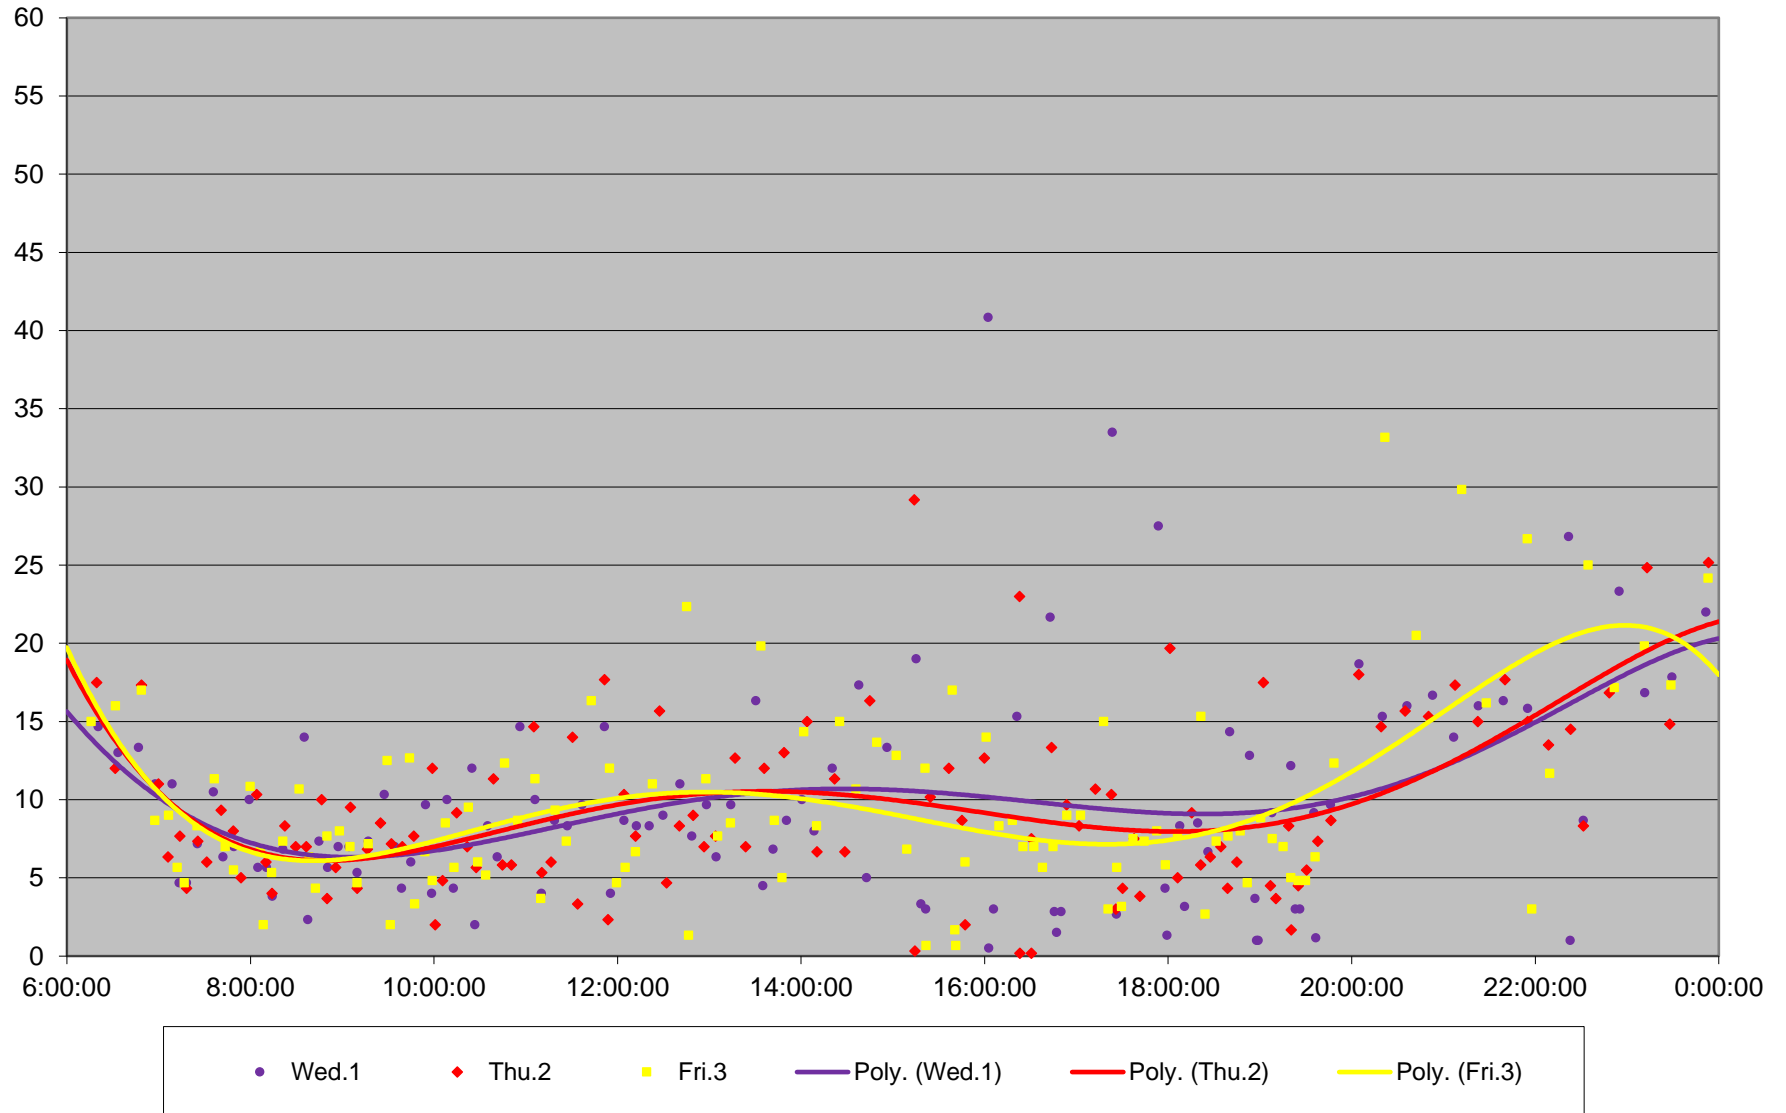

75 Sherbourne Headways at Front Northbound September 2021 Weekday Statistics

75 Sherbourne Headways at Front Northbound September 2021

75 Sherbourne Headways at Front Northbound September 2021

Quartiles Week 1

75 Sherbourne Headways at Front Northbound September 2021

75 Sherbourne Headways at Front Northbound September 2021

Quartiles Week 2

75 Sherbourne Headways at Front Northbound September 2021

75 Sherbourne Headways at Front Northbound September 2021

75 Sherbourne Headways at Front Northbound September 2021

Quartiles Week 5

75 Sherbourne Headways at Front Northbound September 2021 Saturday Statistics

75 Sherbourne Headways at Front Northbound September 2021

75 Sherbourne Headways at Front Northbound September 2021

Quartiles Saturdays

75 Sherbourne Headways at Front Northbound September 2021 Sunday Statistics

75 Sherbourne Headways at Front Northbound September 2021