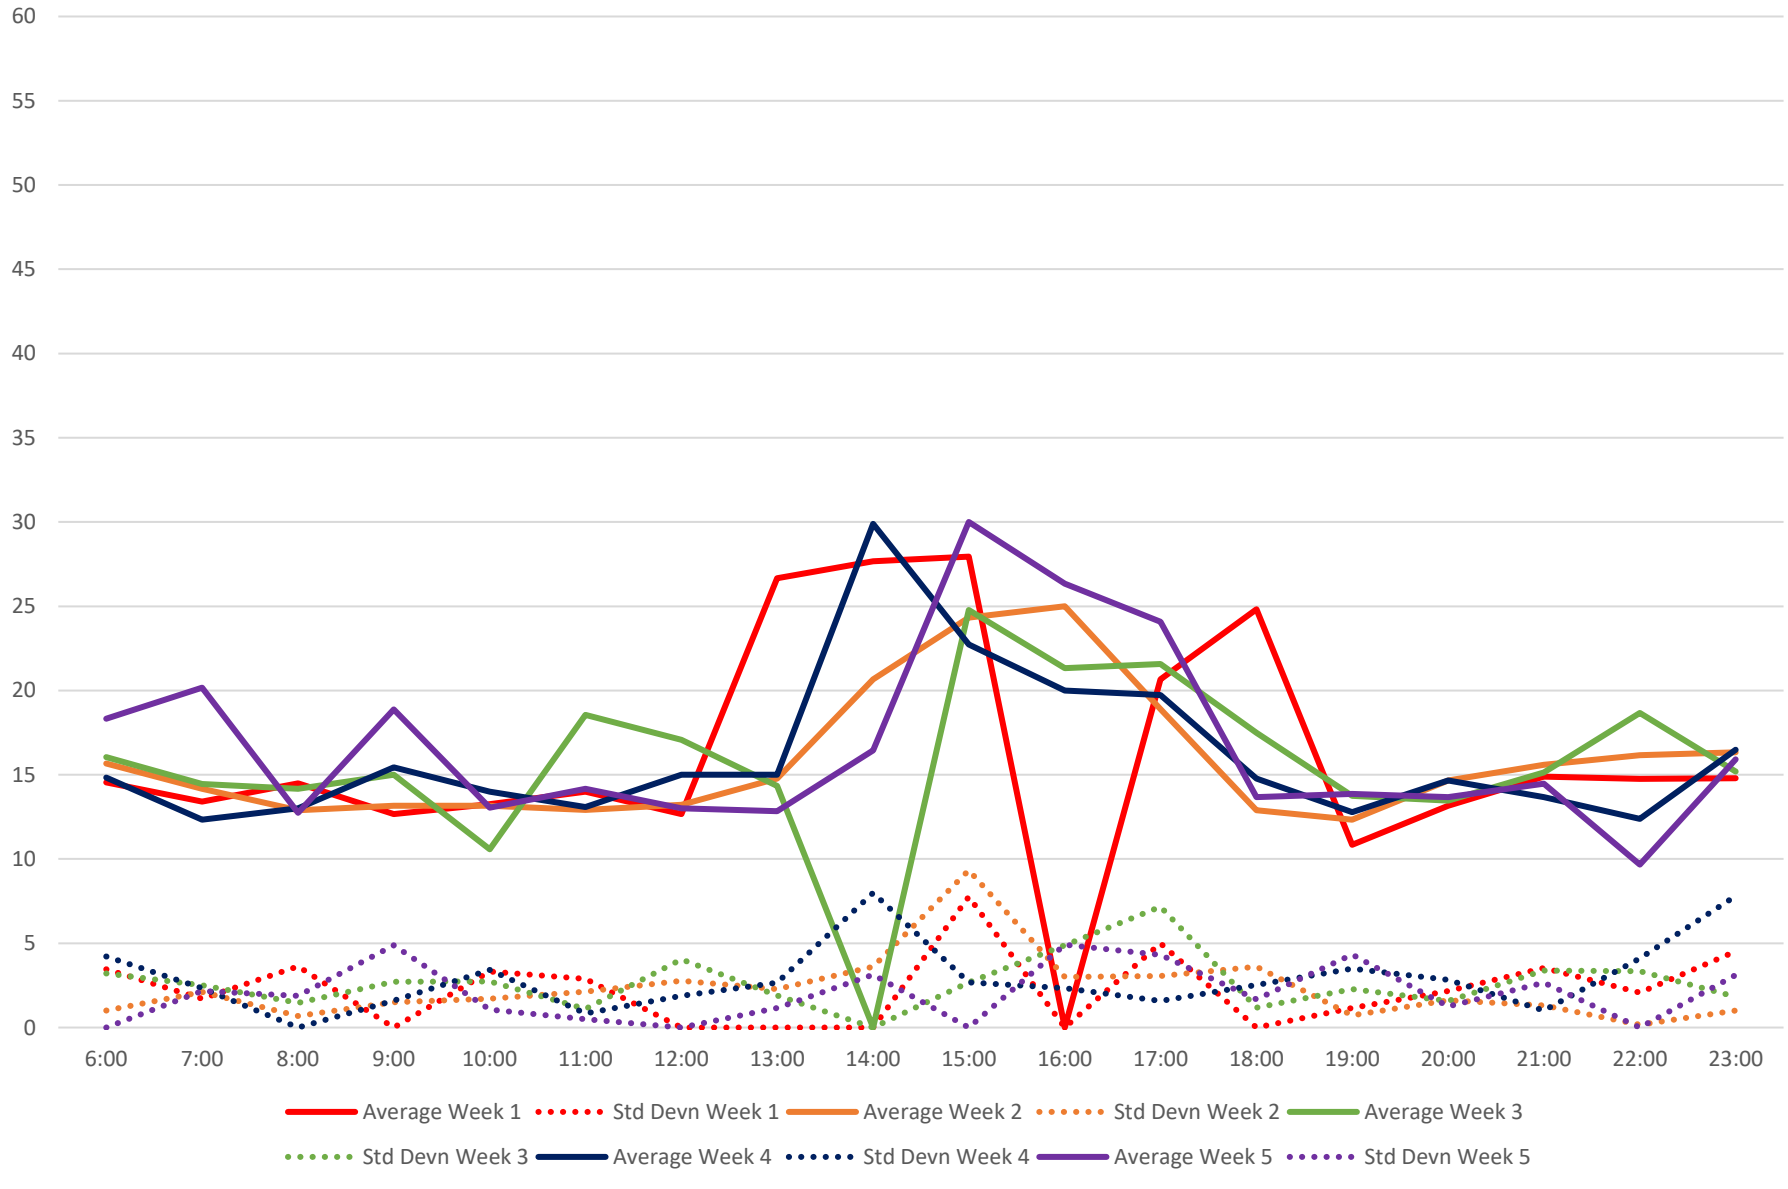

## 72 Pape Terminal Round Trip From E of Yonge To Near Bay/Wellington September 2021 Weekday Statistics