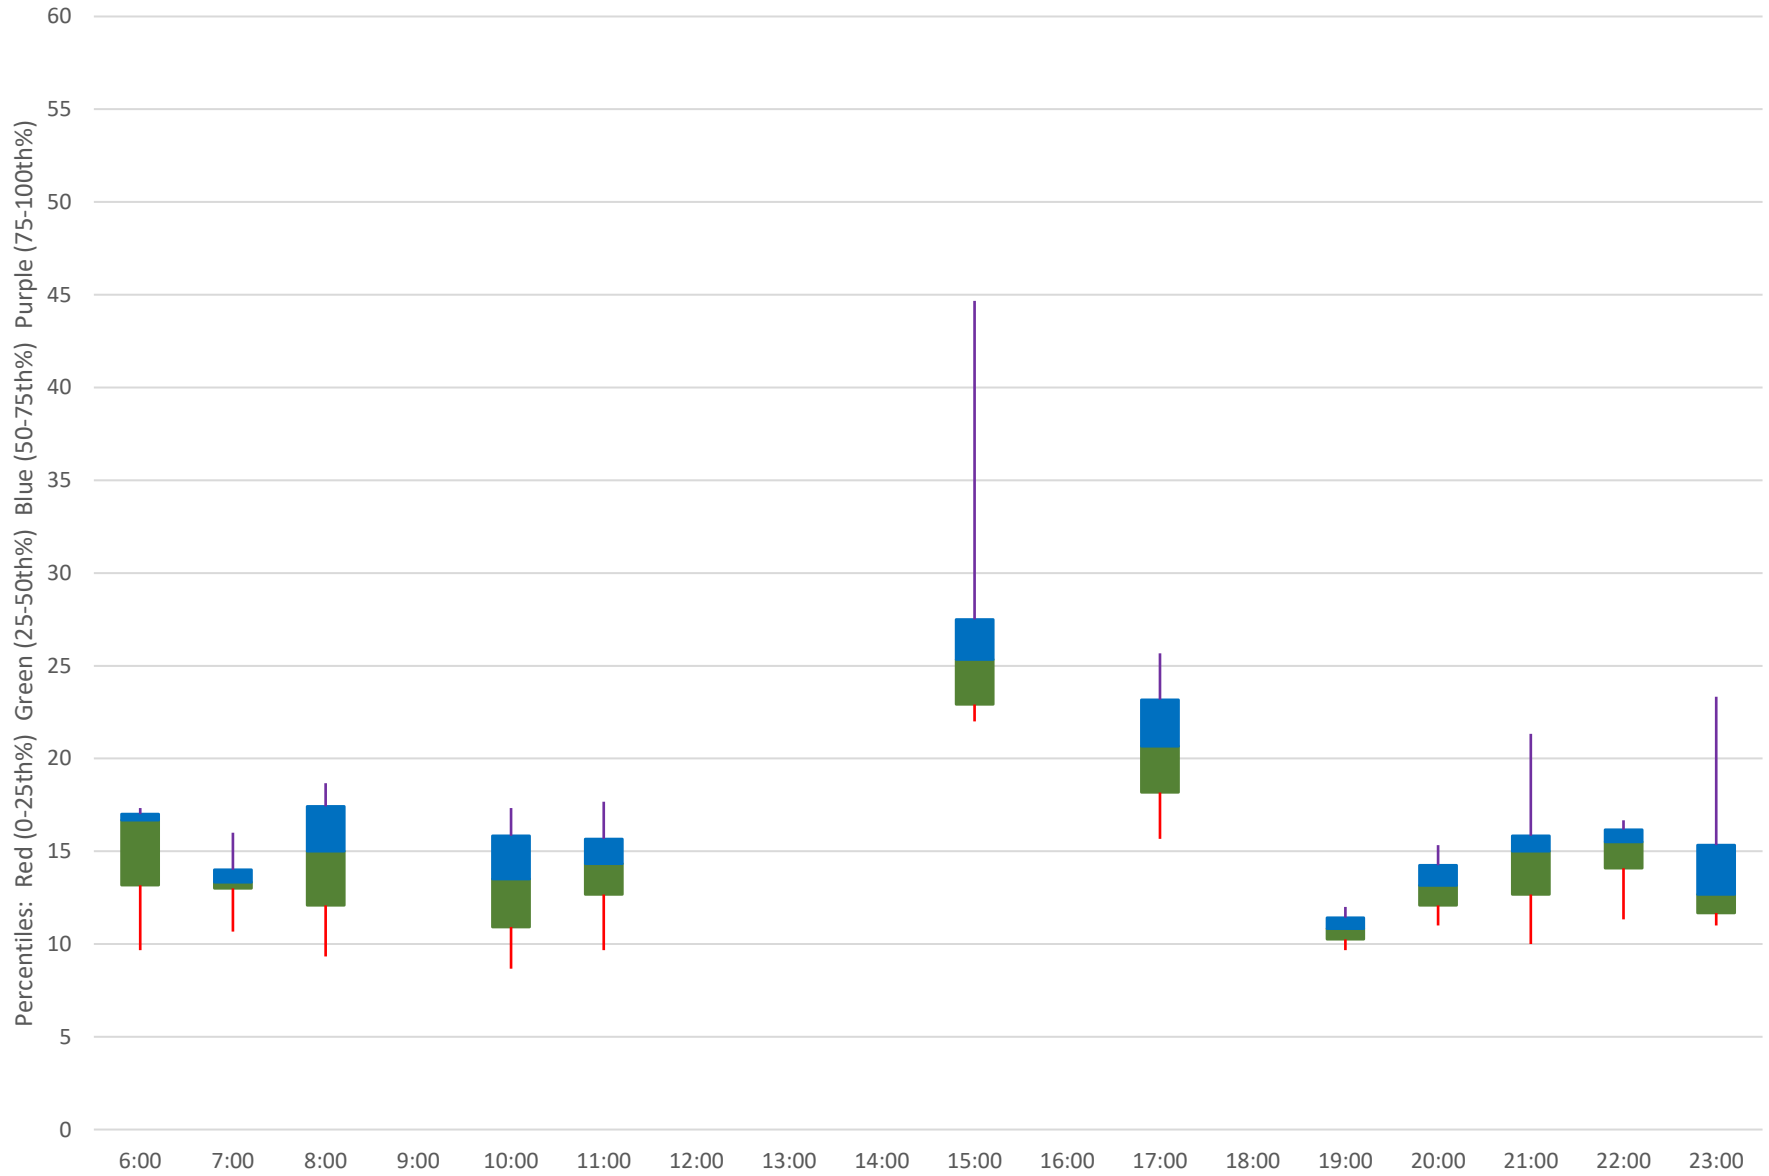

72 Pape Terminal Round Trip From E of Yonge To Near Bay/Wellington September 2021

Quartiles Week 1