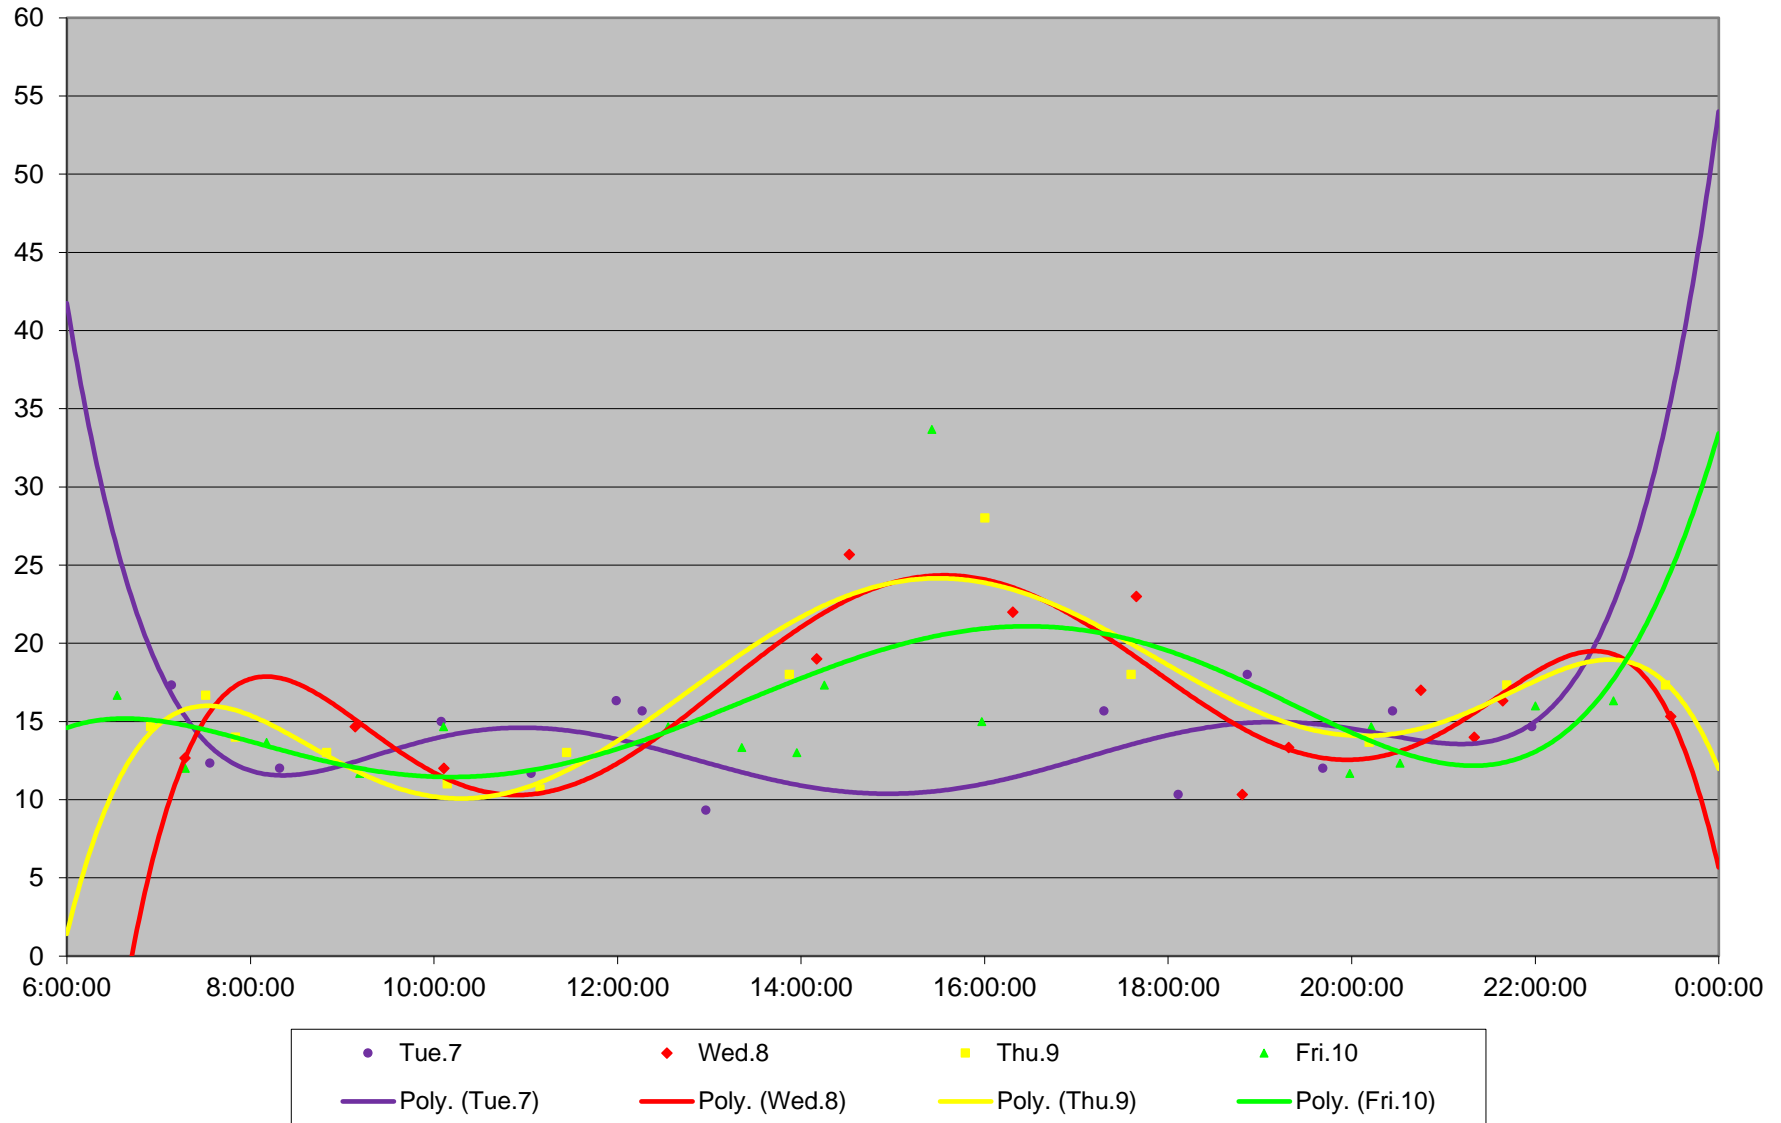

72 Pape Terminal Round Trip From E of Yonge To Near Bay/Wellington September 2021