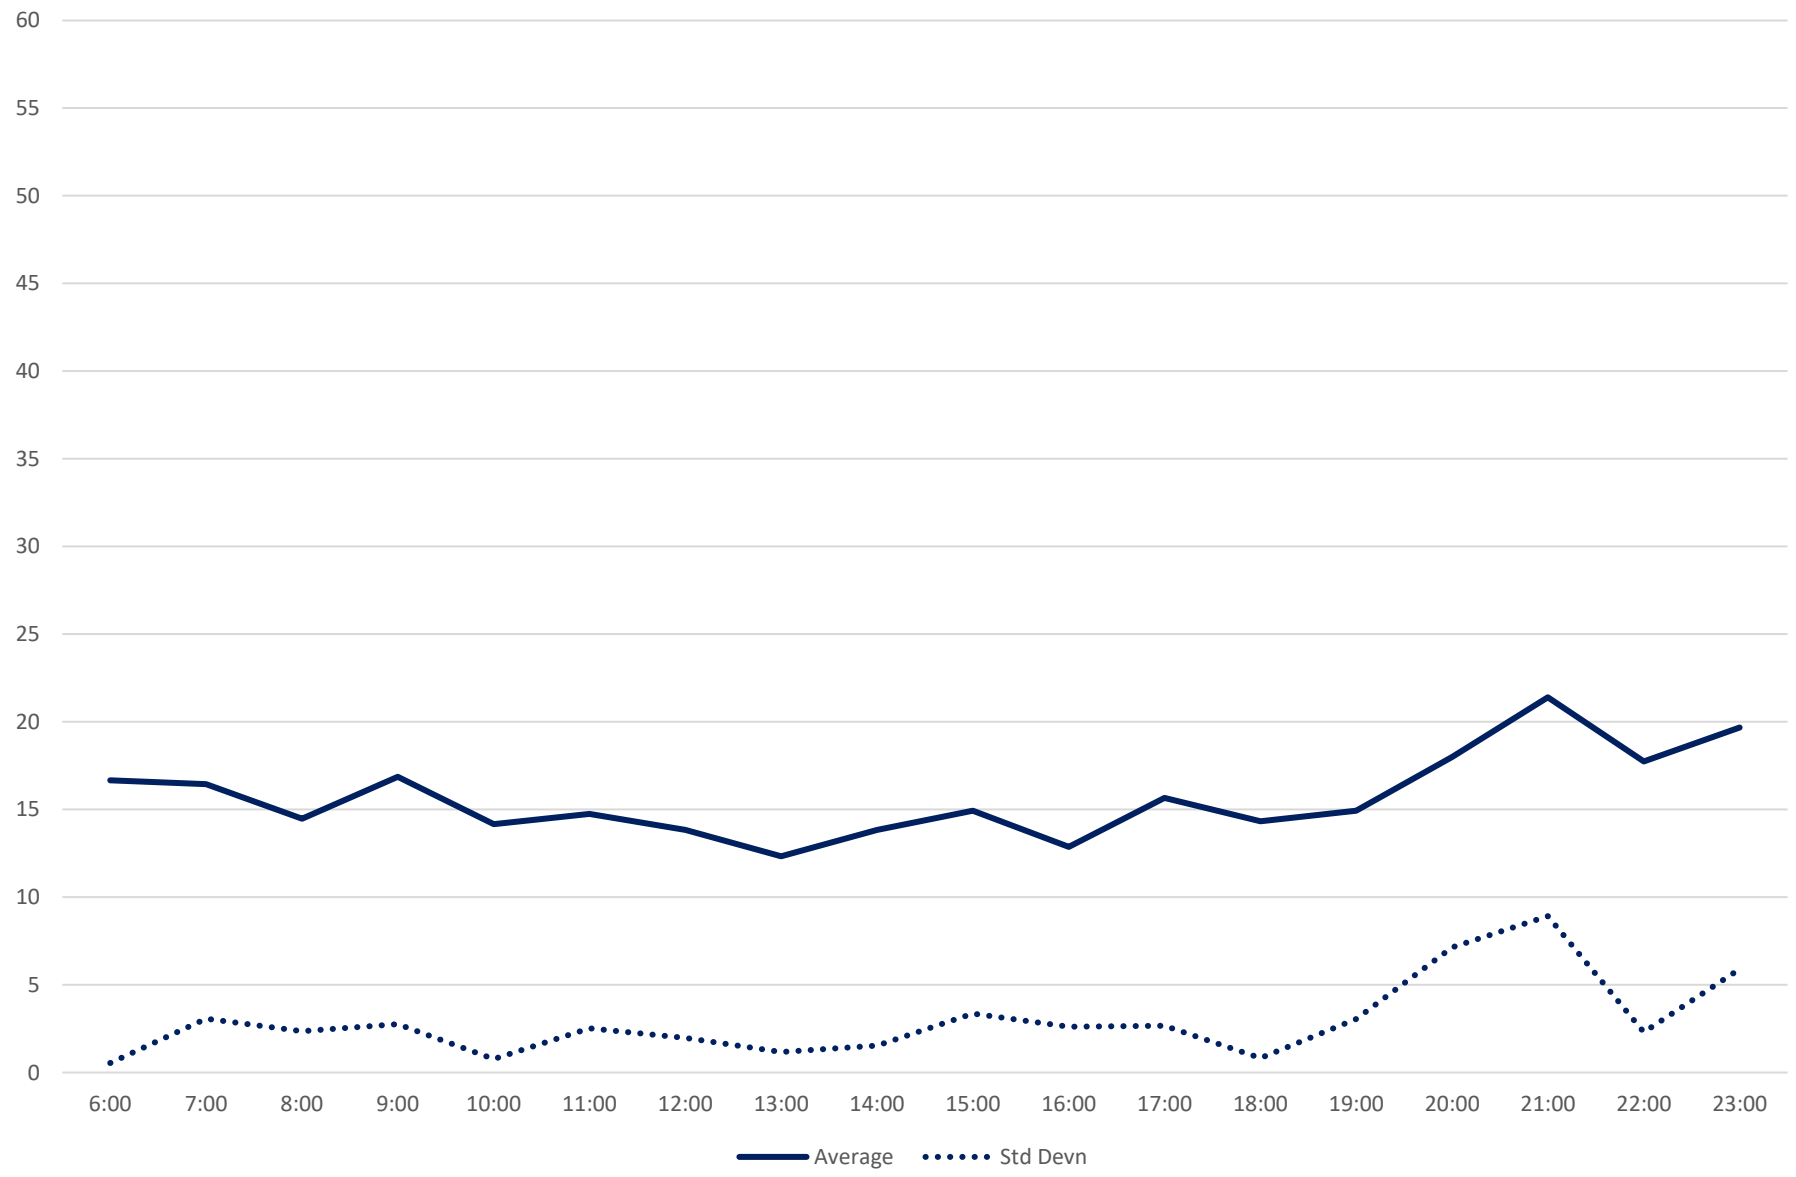

72 Pape Terminal Round Trip From E of Yonge To Near Bay/Wellington September 2021 Saturday Statistics