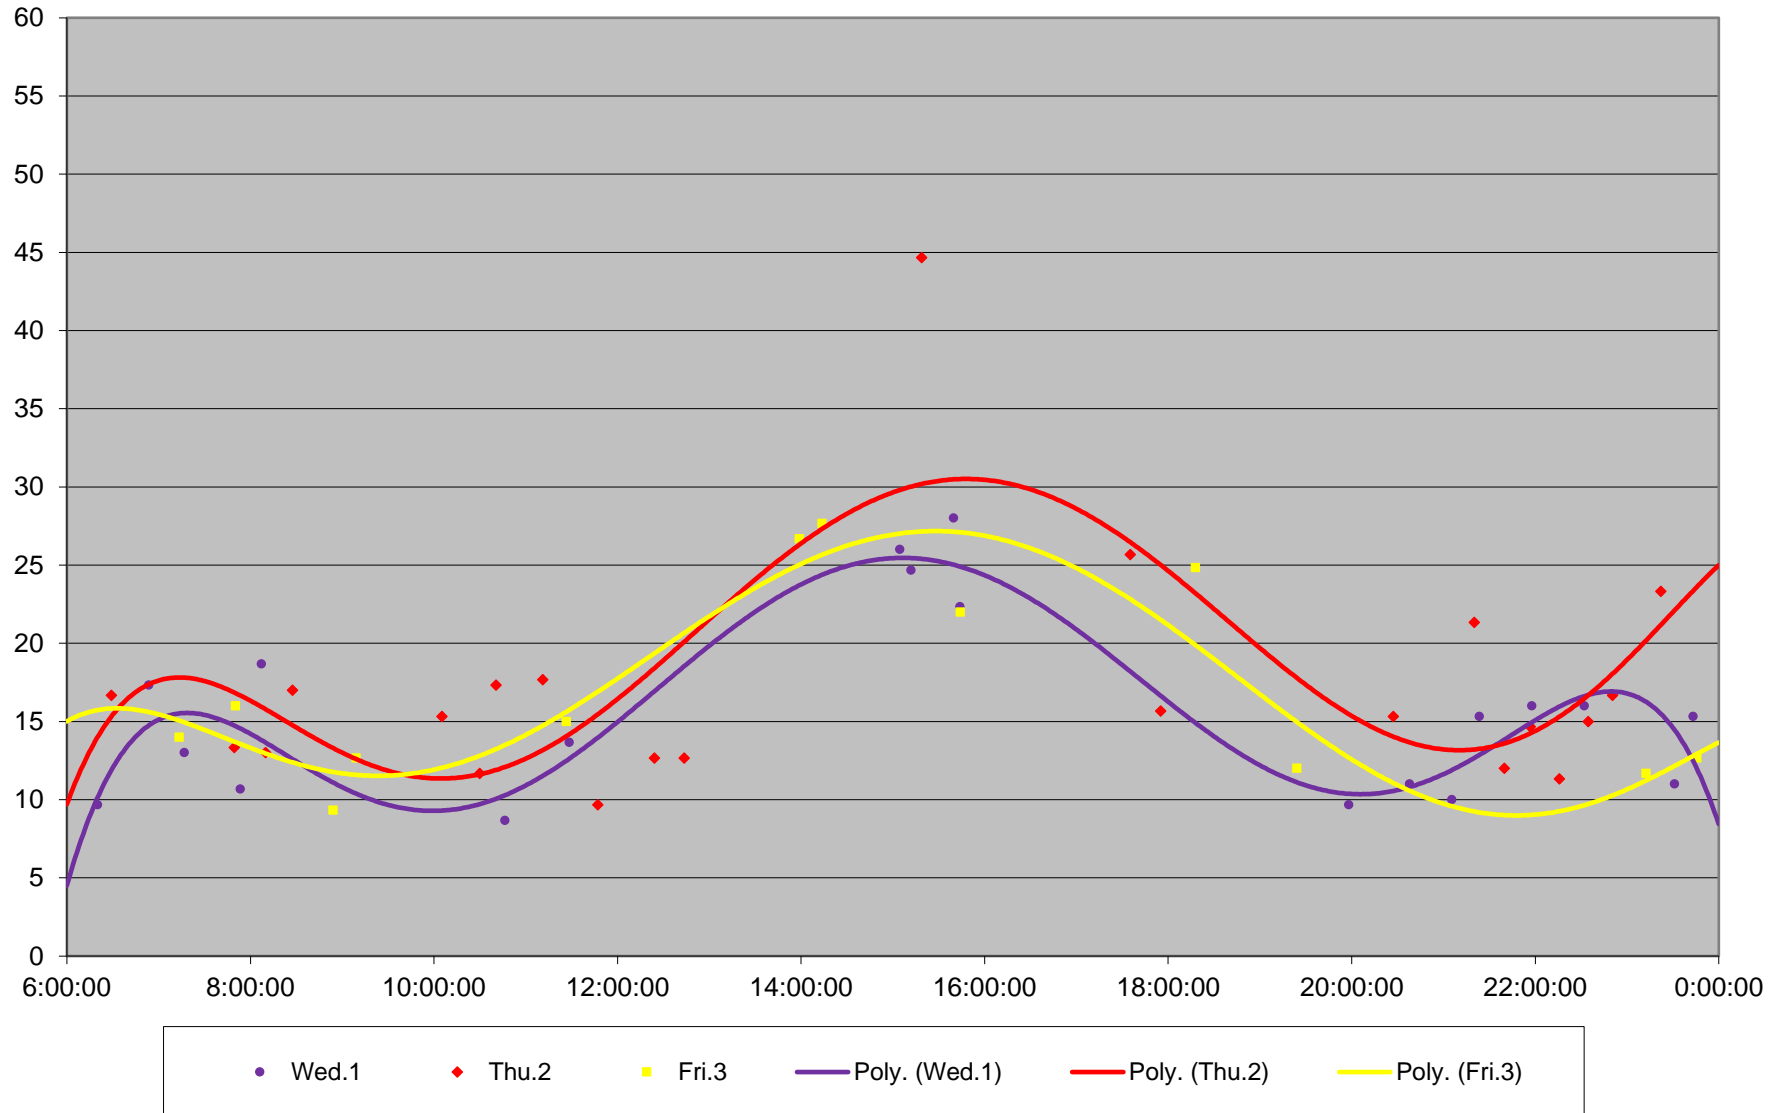

72 Pape Terminal Round Trip From E of Yonge To Near Bay/Wellington September 2021