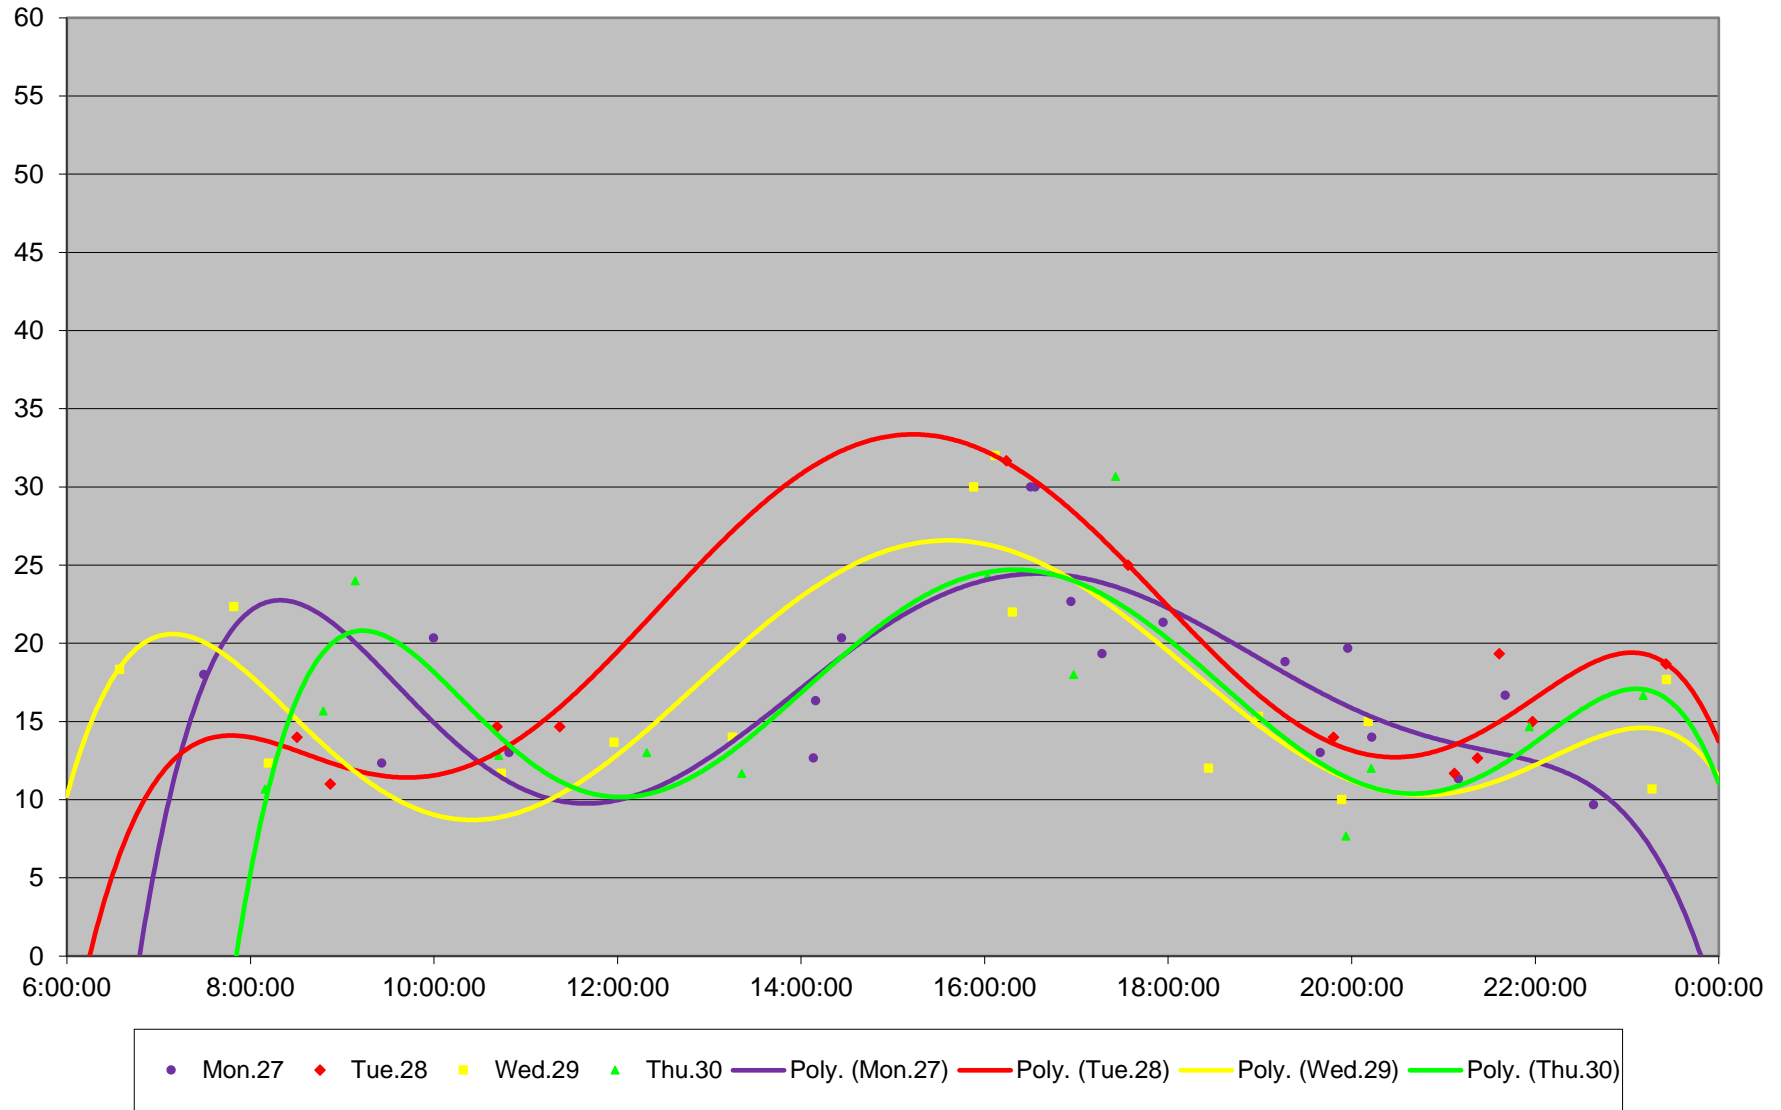

72 Pape Terminal Round Trip From E of Yonge To Near Bay/Wellington September 2021