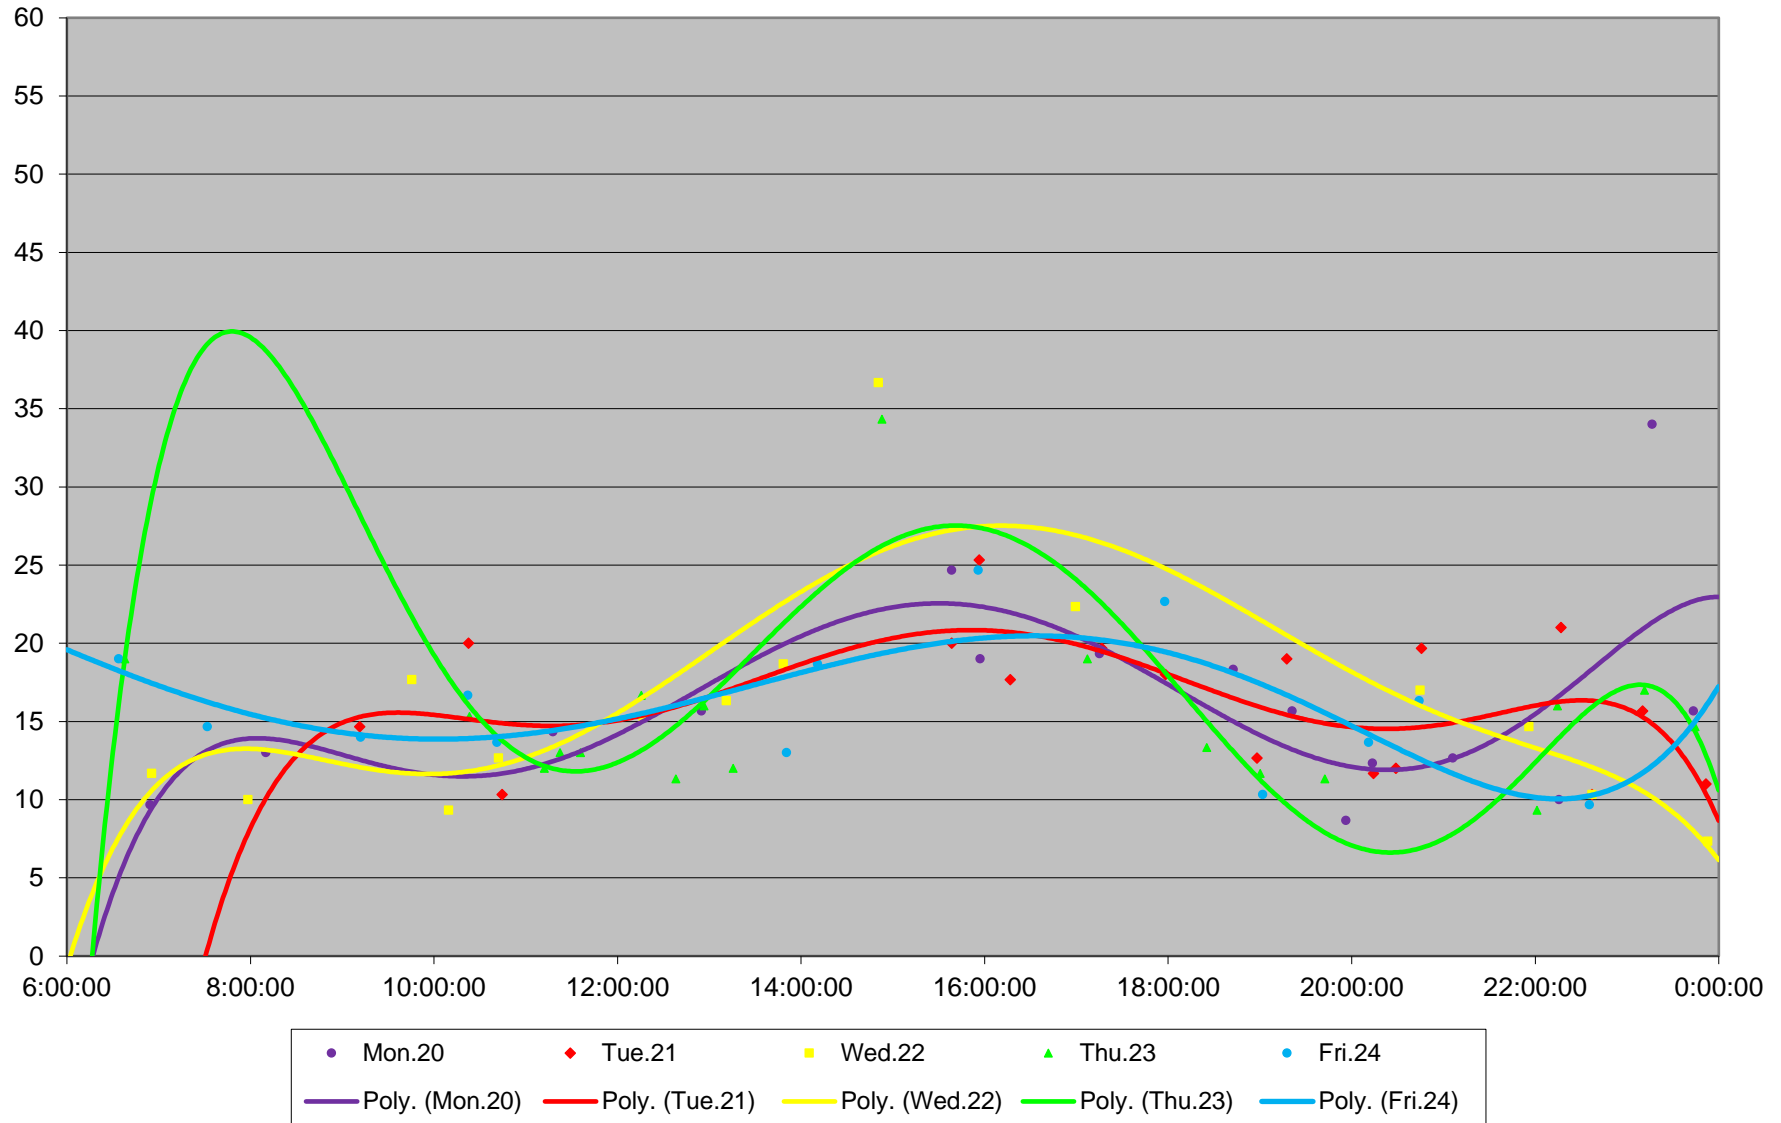

72 Pape Terminal Round Trip From E of Yonge To Near Bay/Wellington September 2021