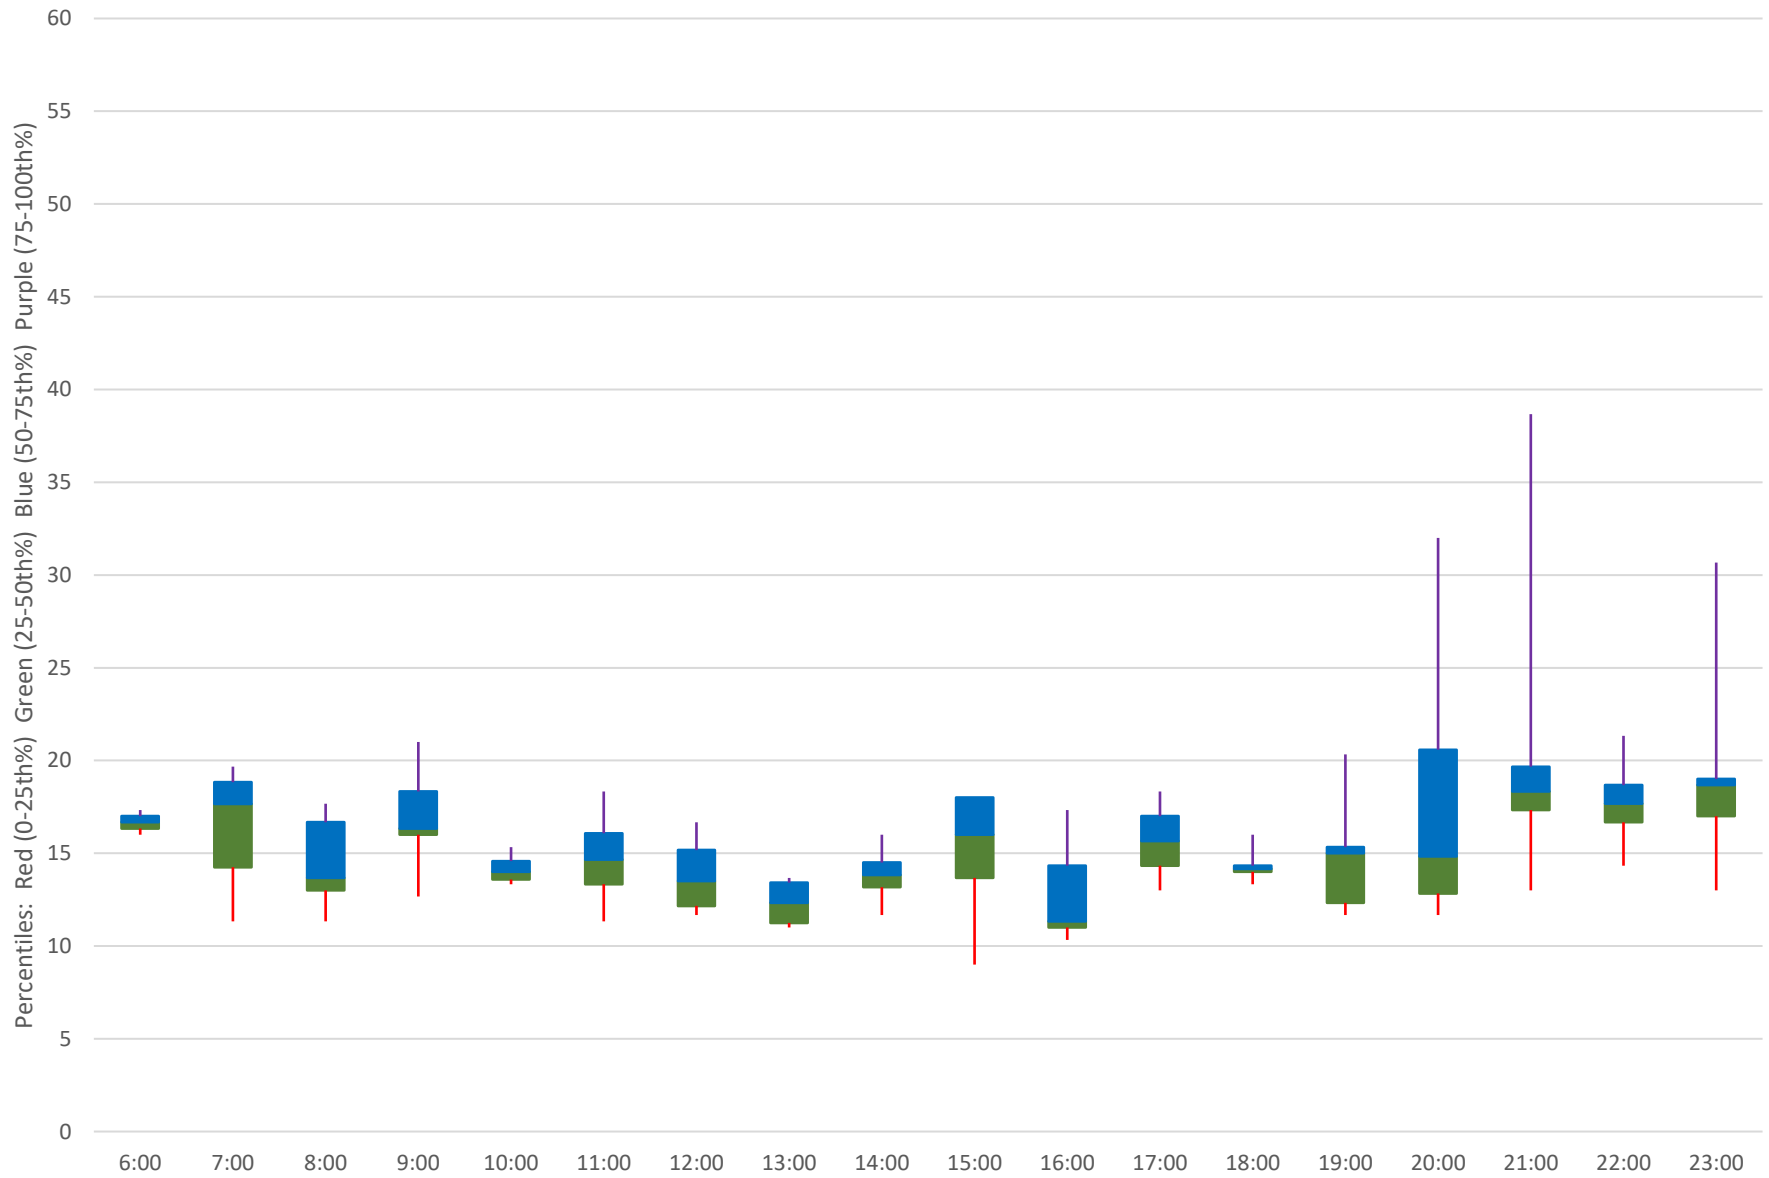

72 Pape Terminal Round Trip From E of Yonge To Near Bay/Wellington September 2021

Quartiles Saturdays