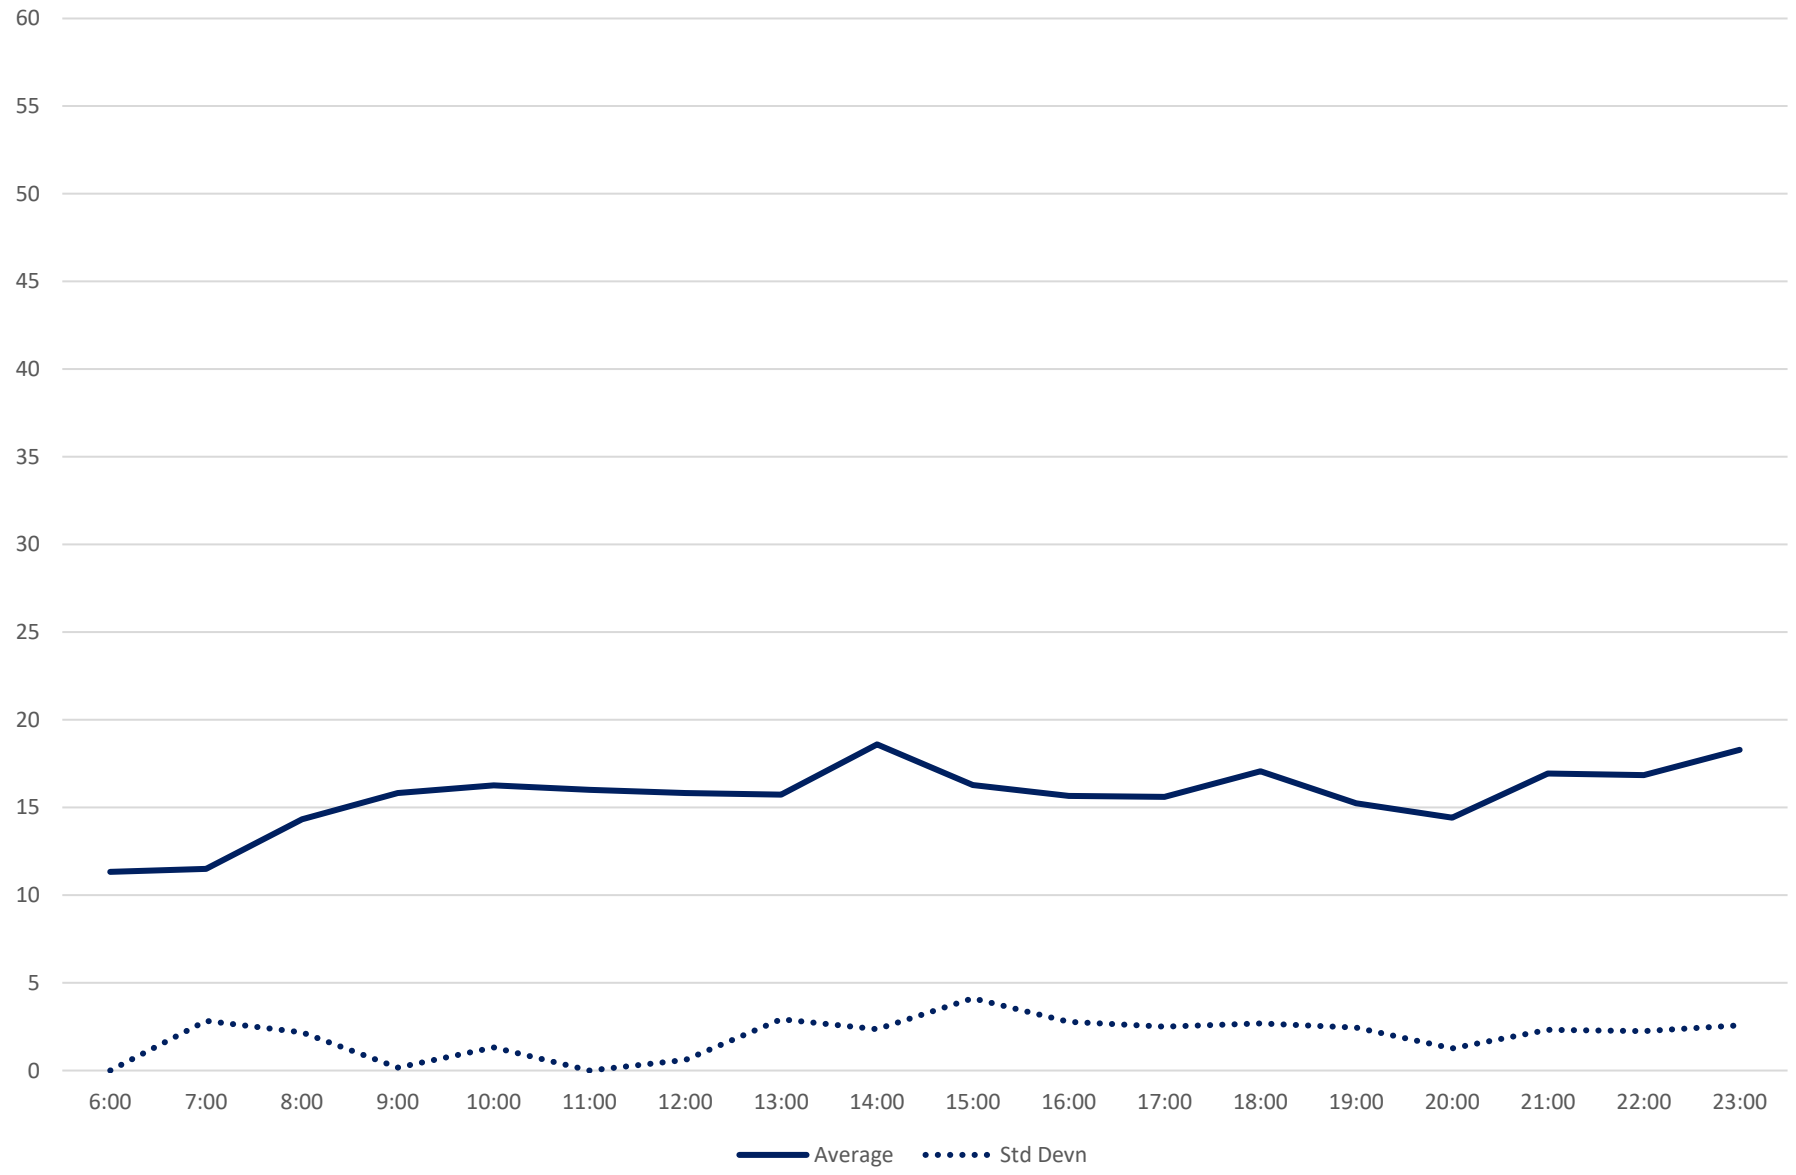

72 Pape Terminal Round Trip From E of Yonge To Near Bay/Wellington September 2021 Sunday Statistics