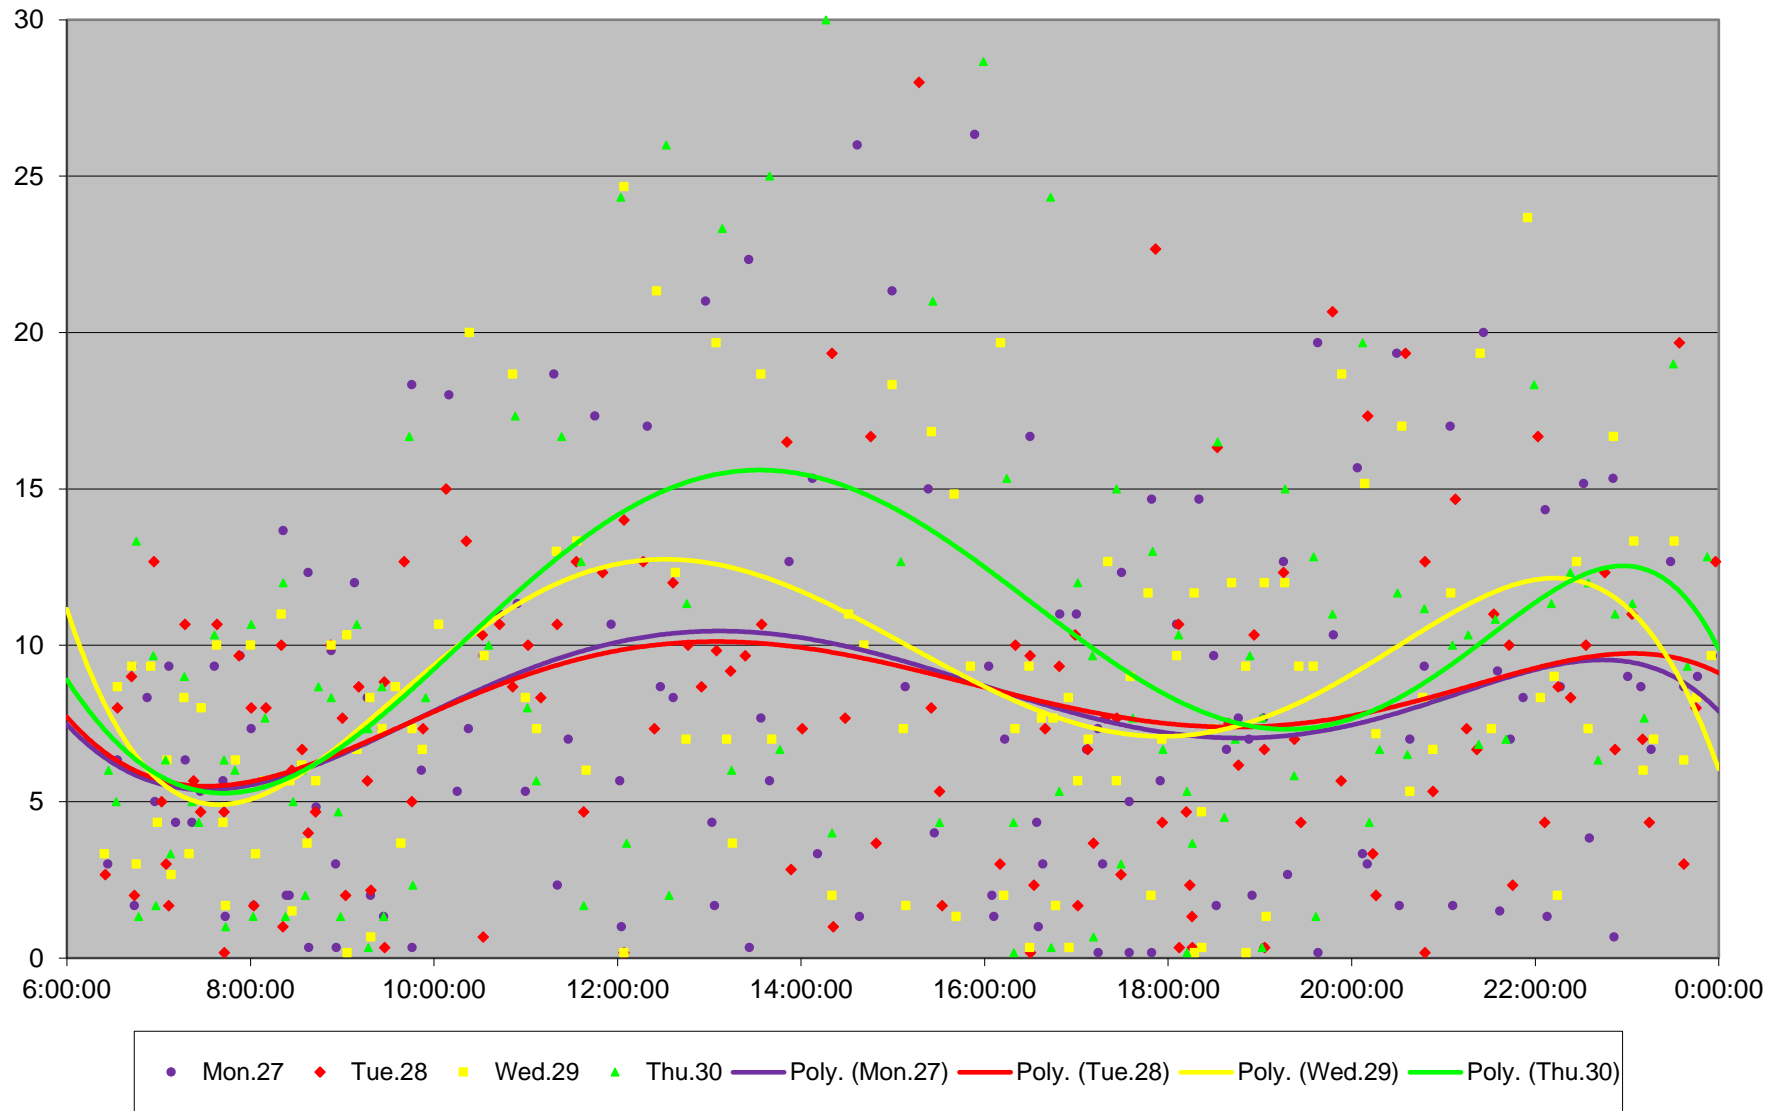

72 Pape Headways at Queen Northbound September 2021