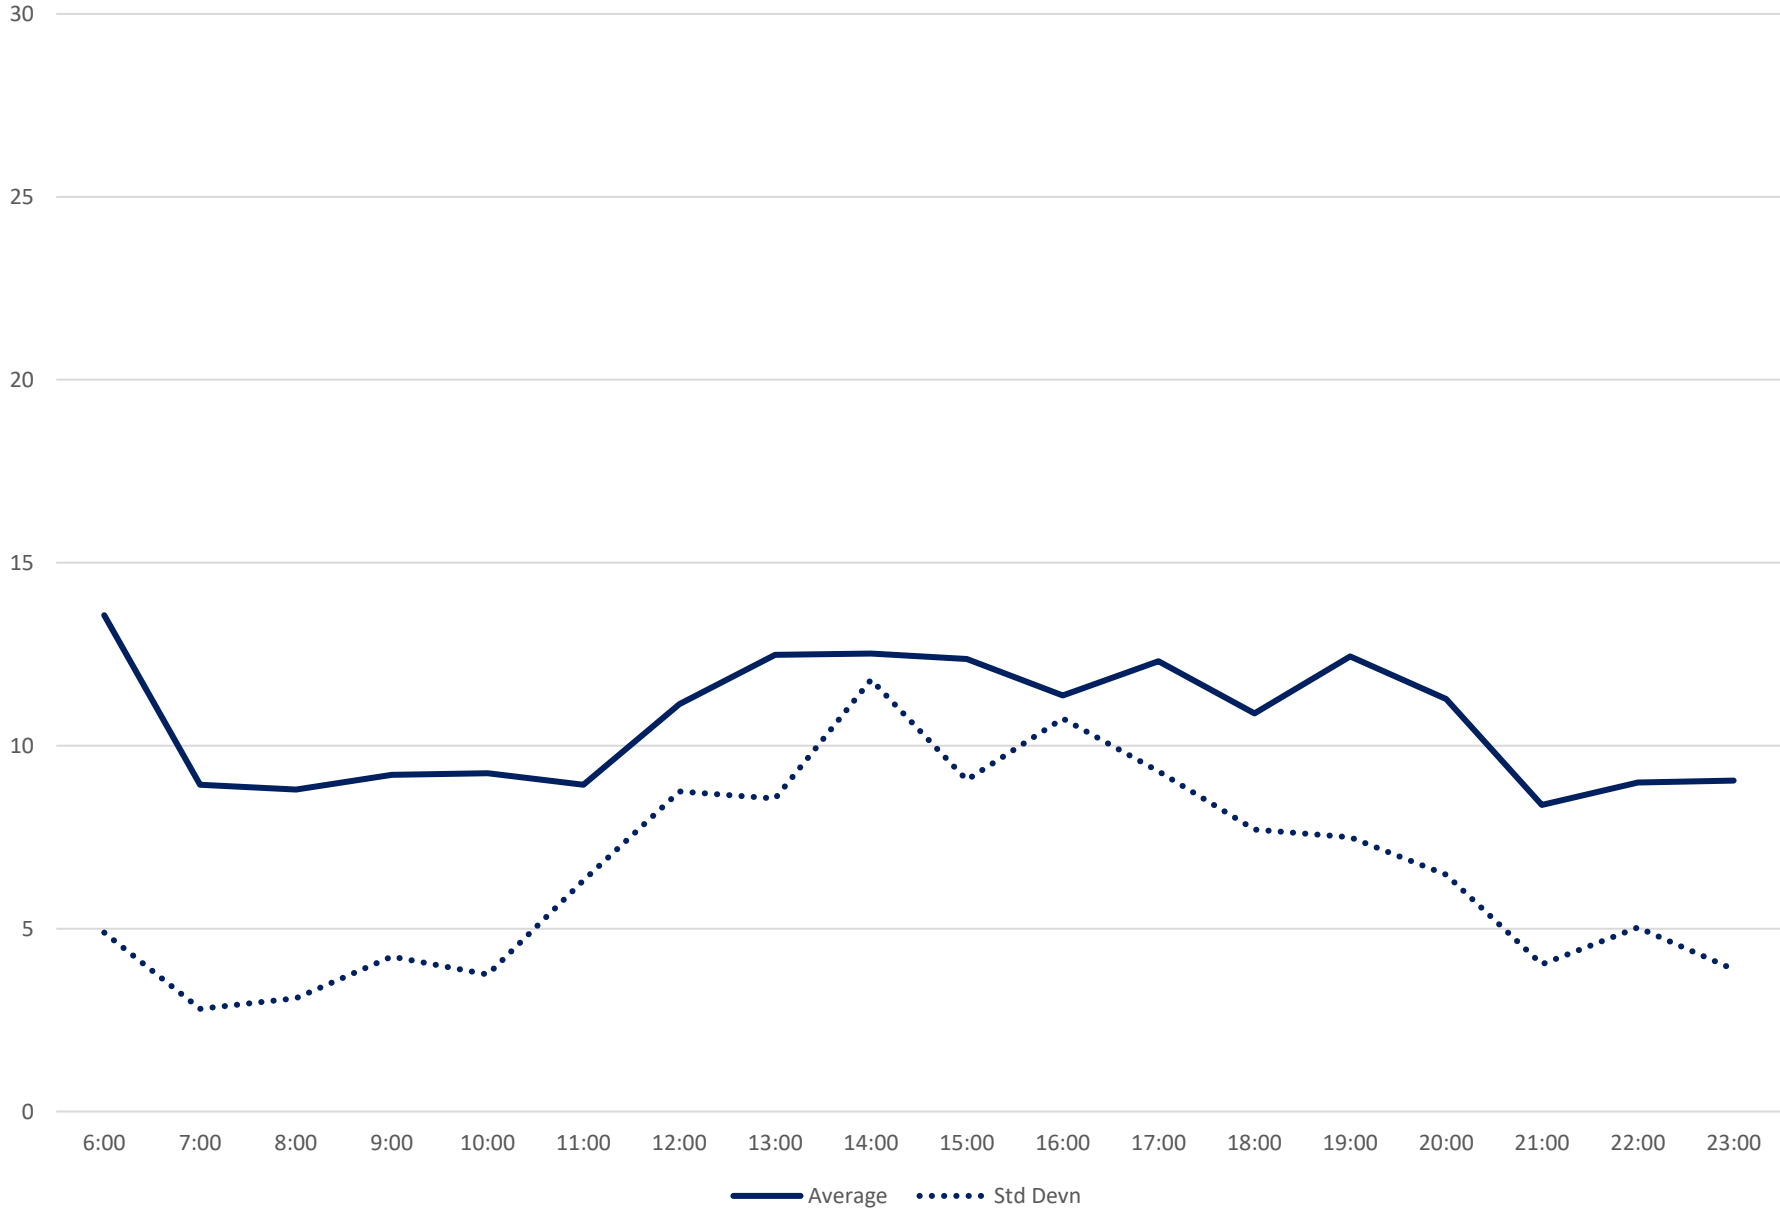

72 Pape Headways at Queen Northbound September 2021 Saturday Statistics