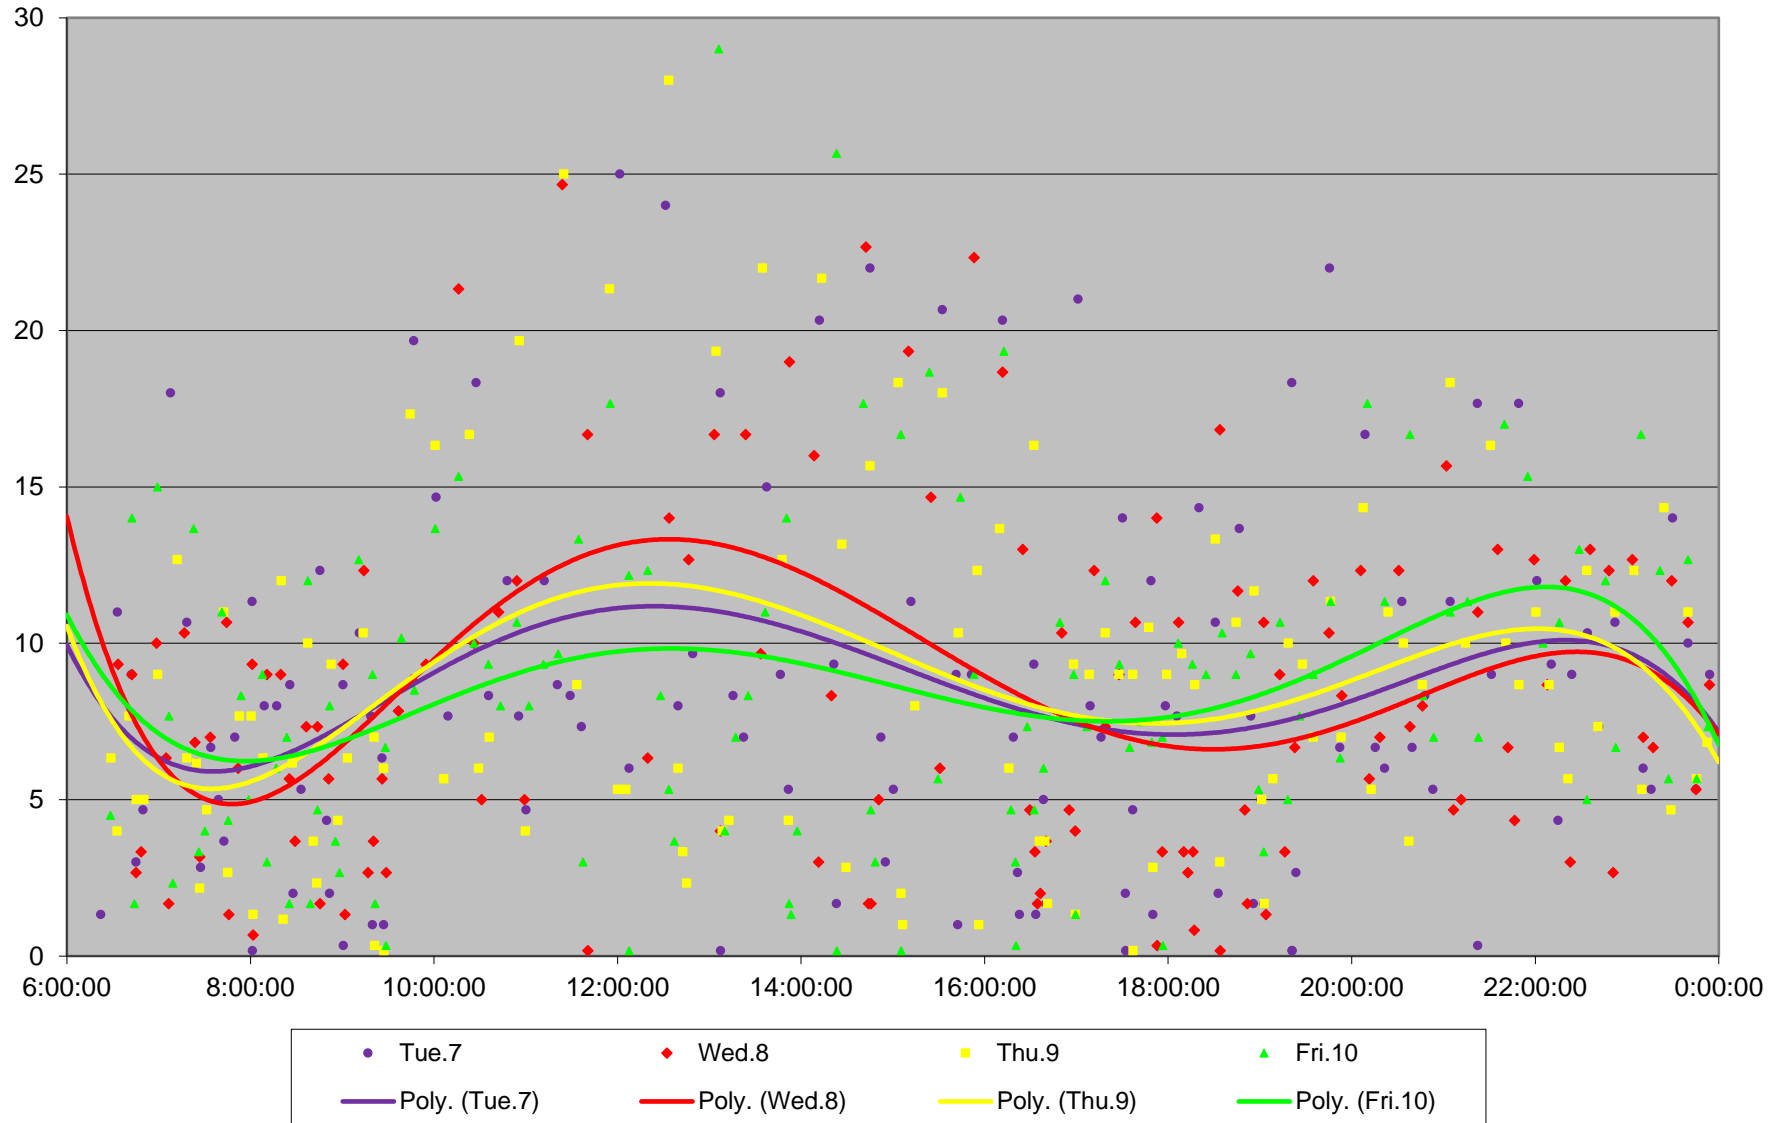

72 Pape Headways at Queen Northbound September 2021