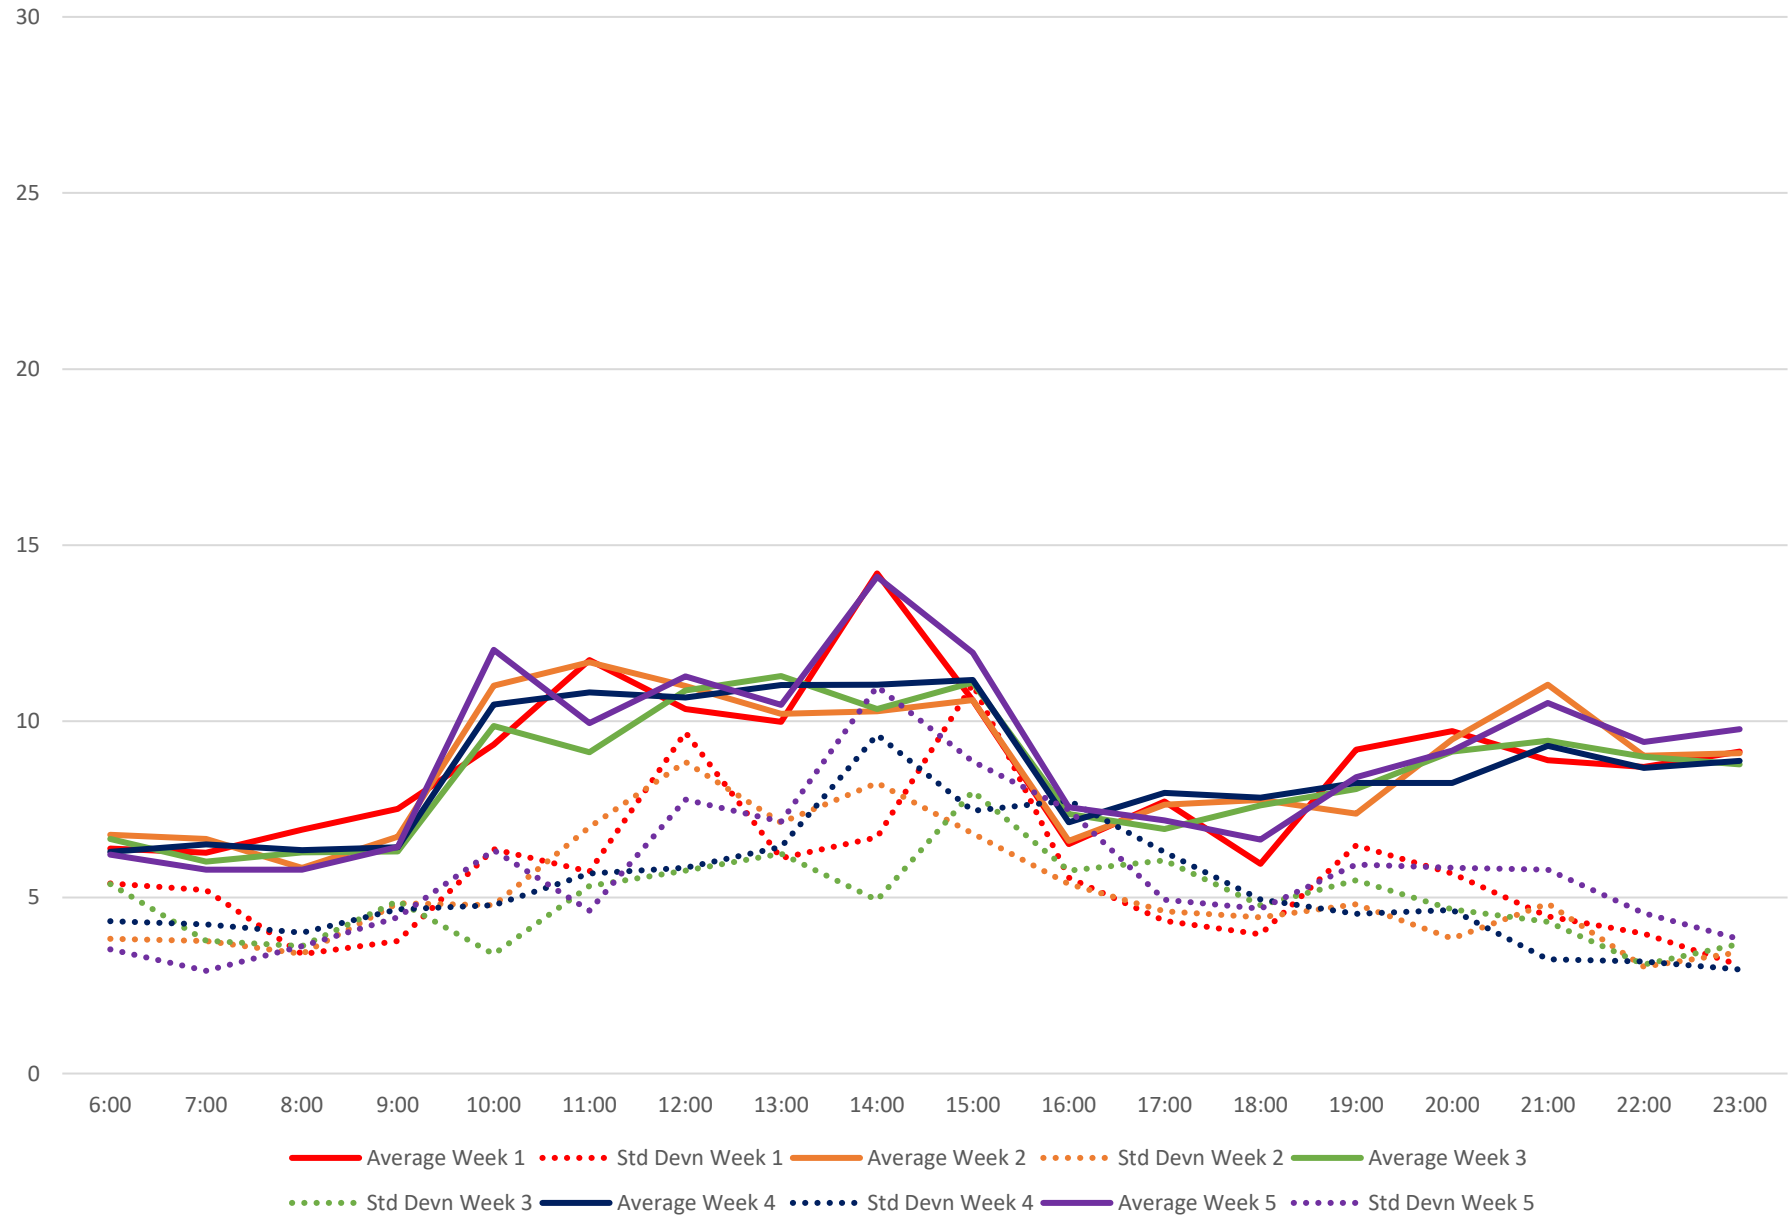

72 Pape Headways at Queen Northbound September 2021 Weekday Statistics