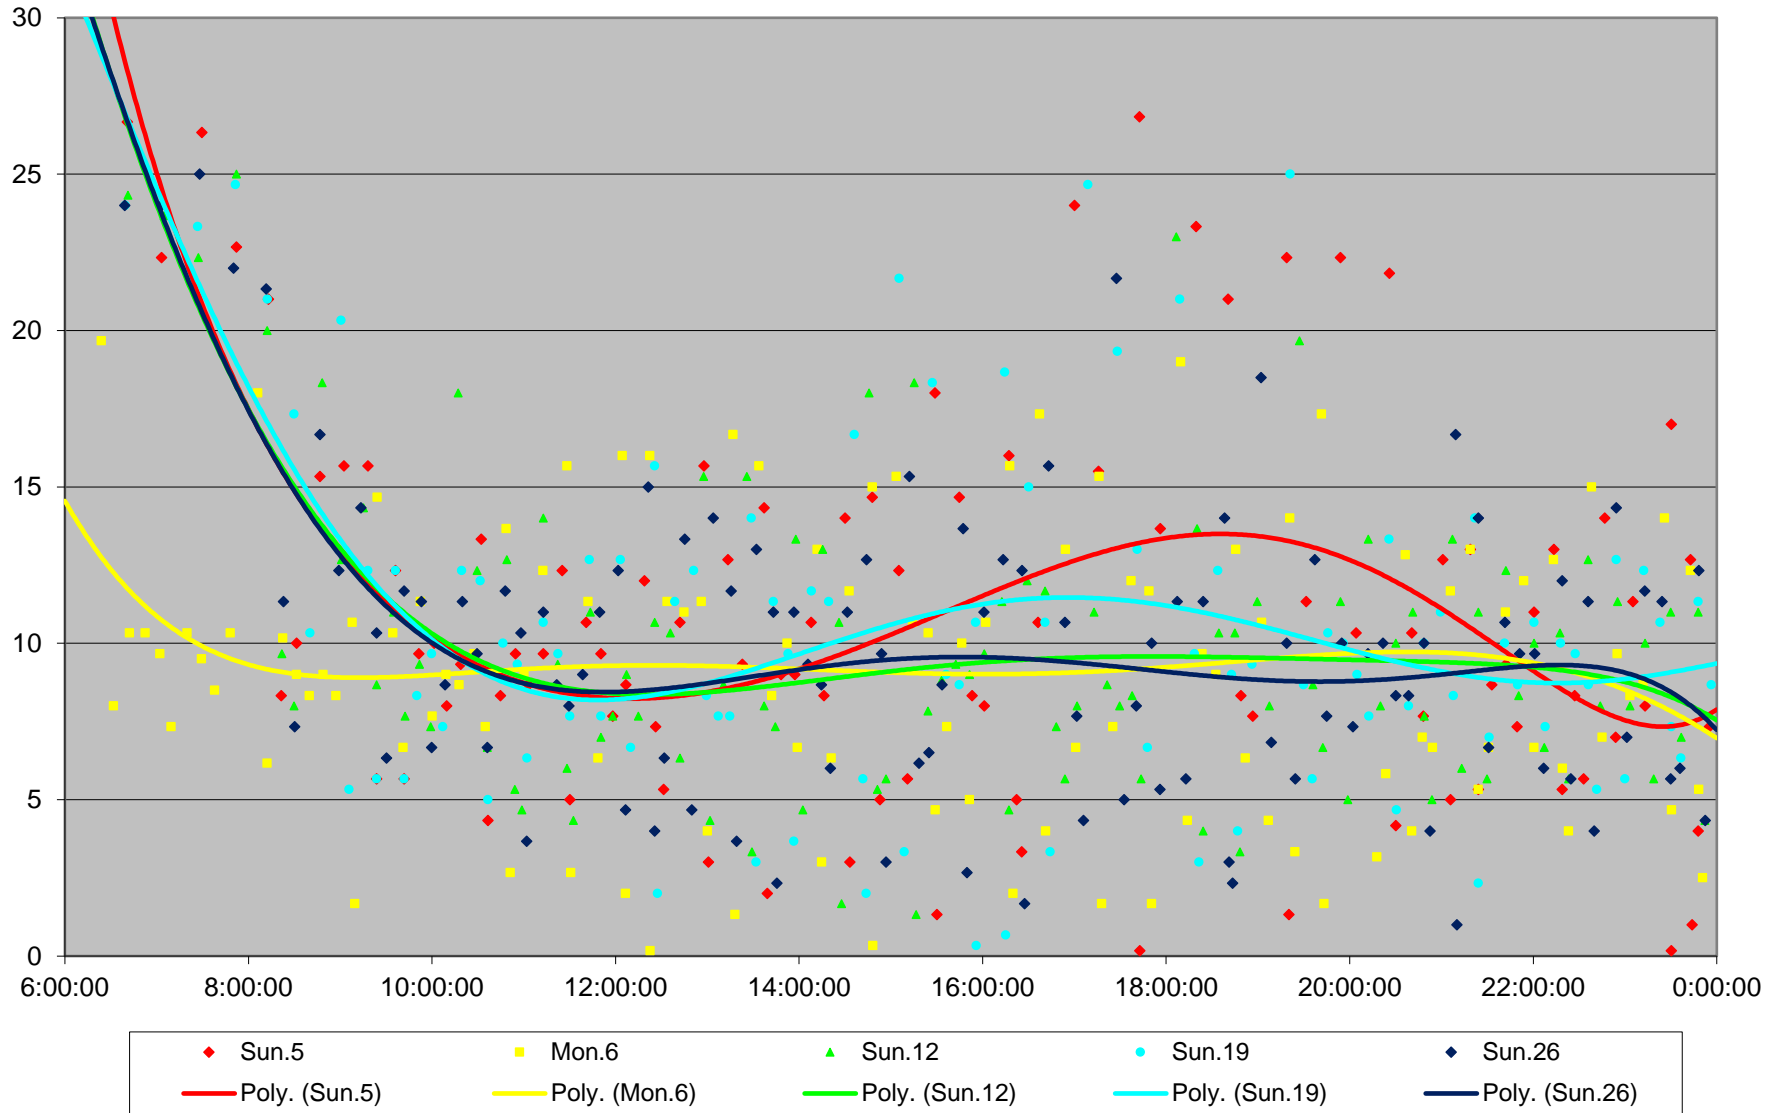

72 Pape Headways at Queen Northbound September 2021