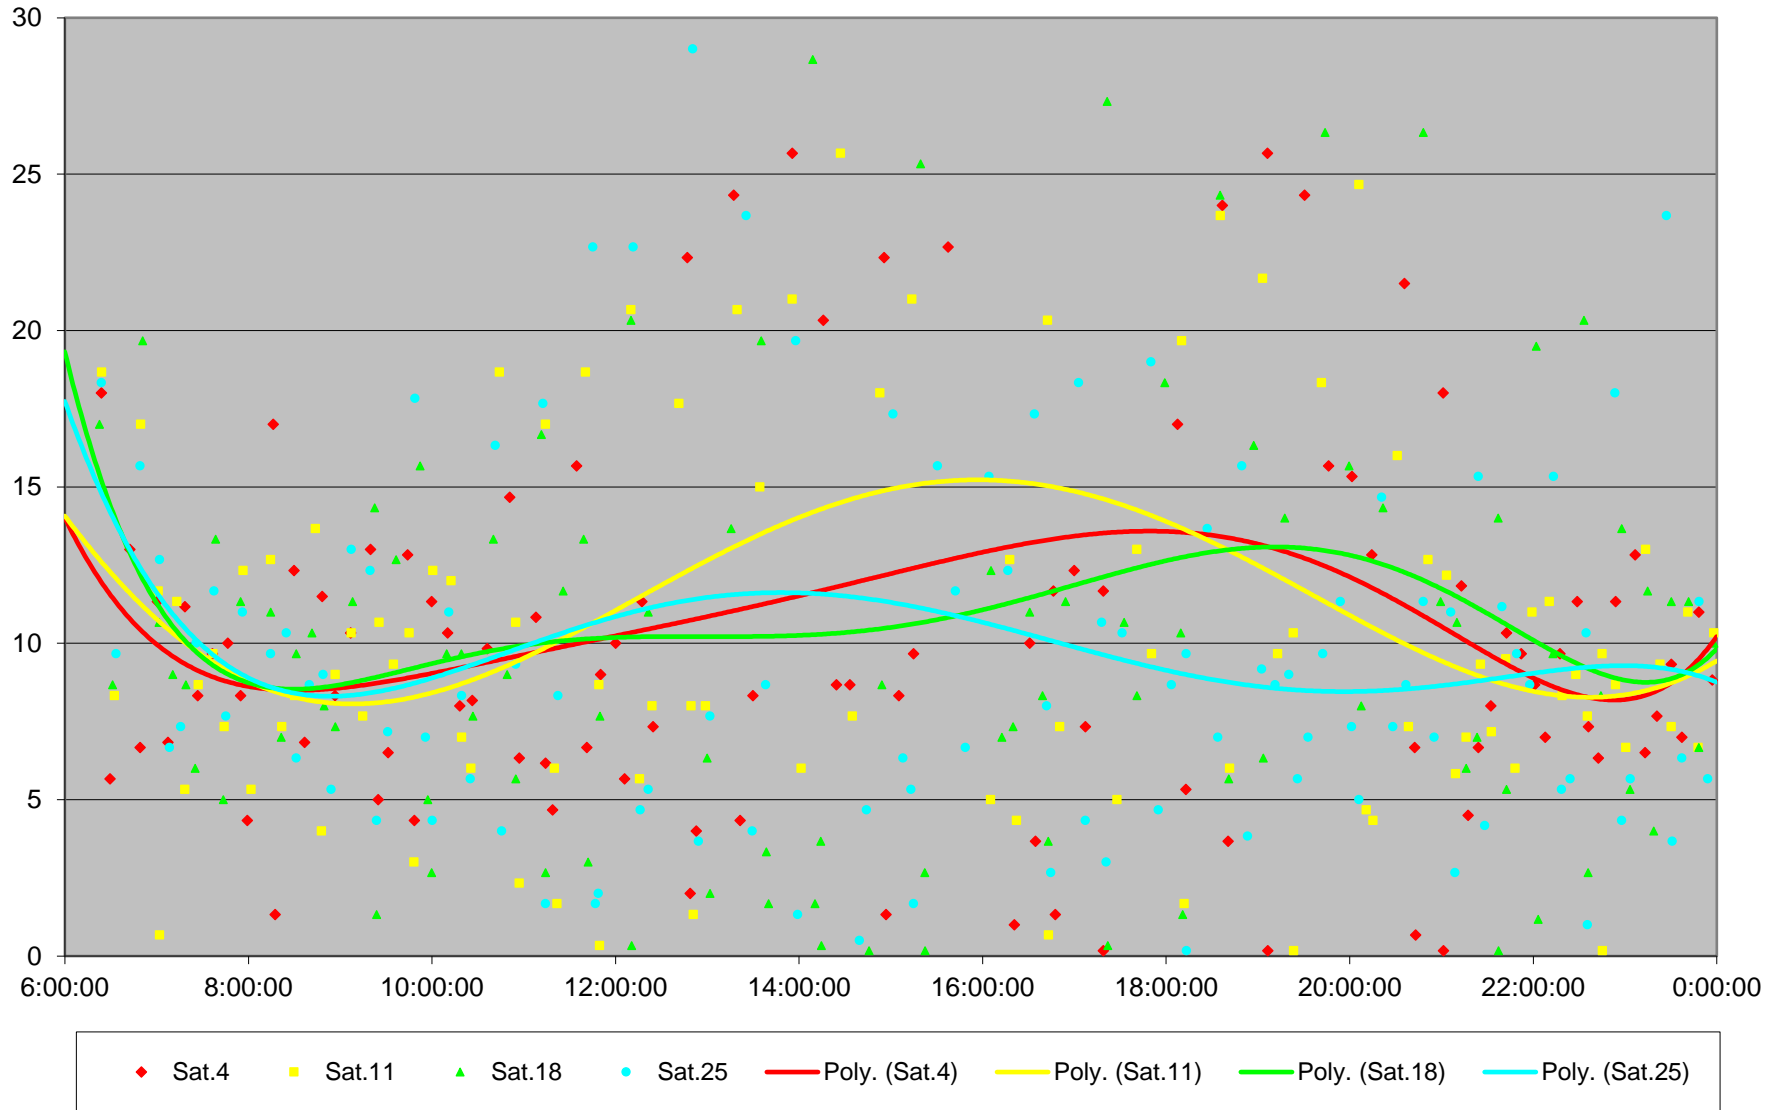

72 Pape Headways at Queen Northbound September 2021