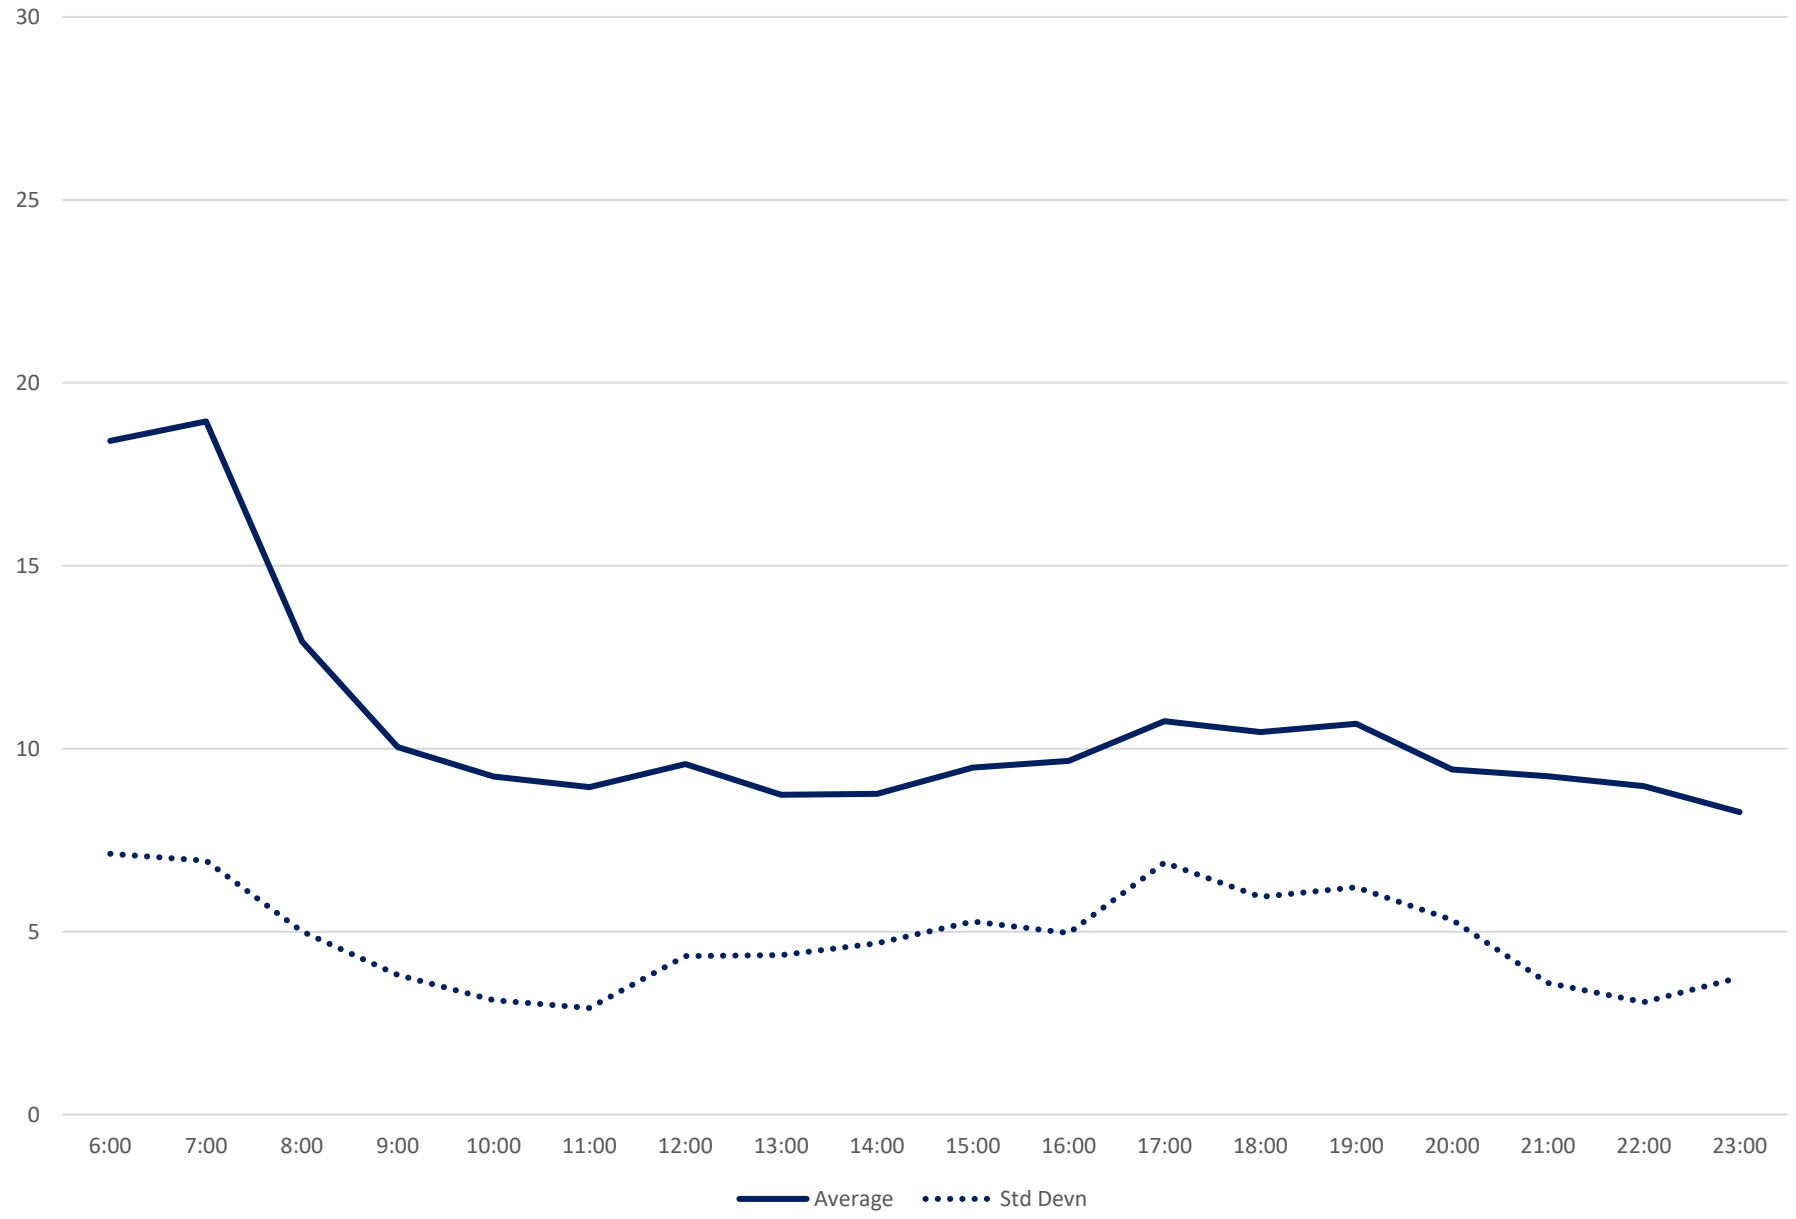

72 Pape Headways at Queen Northbound September 2021 Sunday Statistics