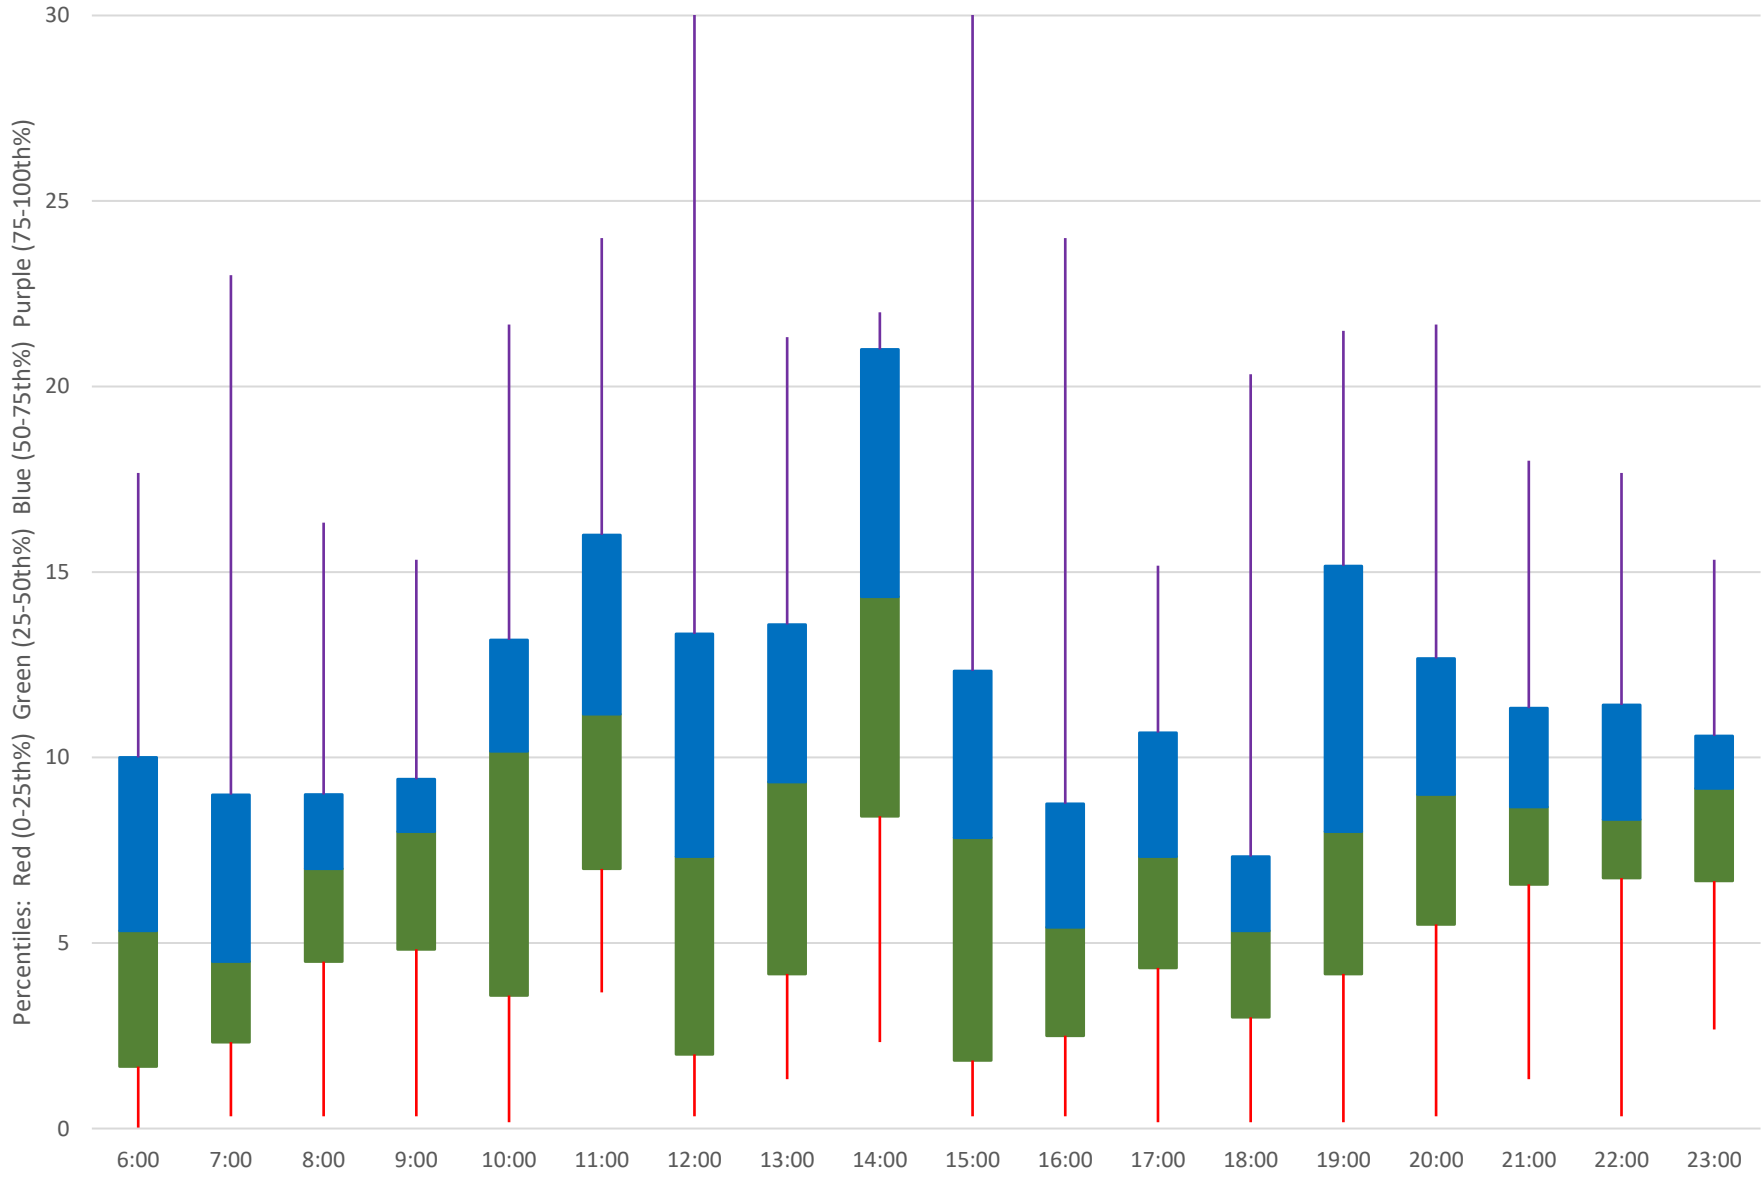

72 Pape Headways at Queen Northbound September 2021

Quartiles Week 1