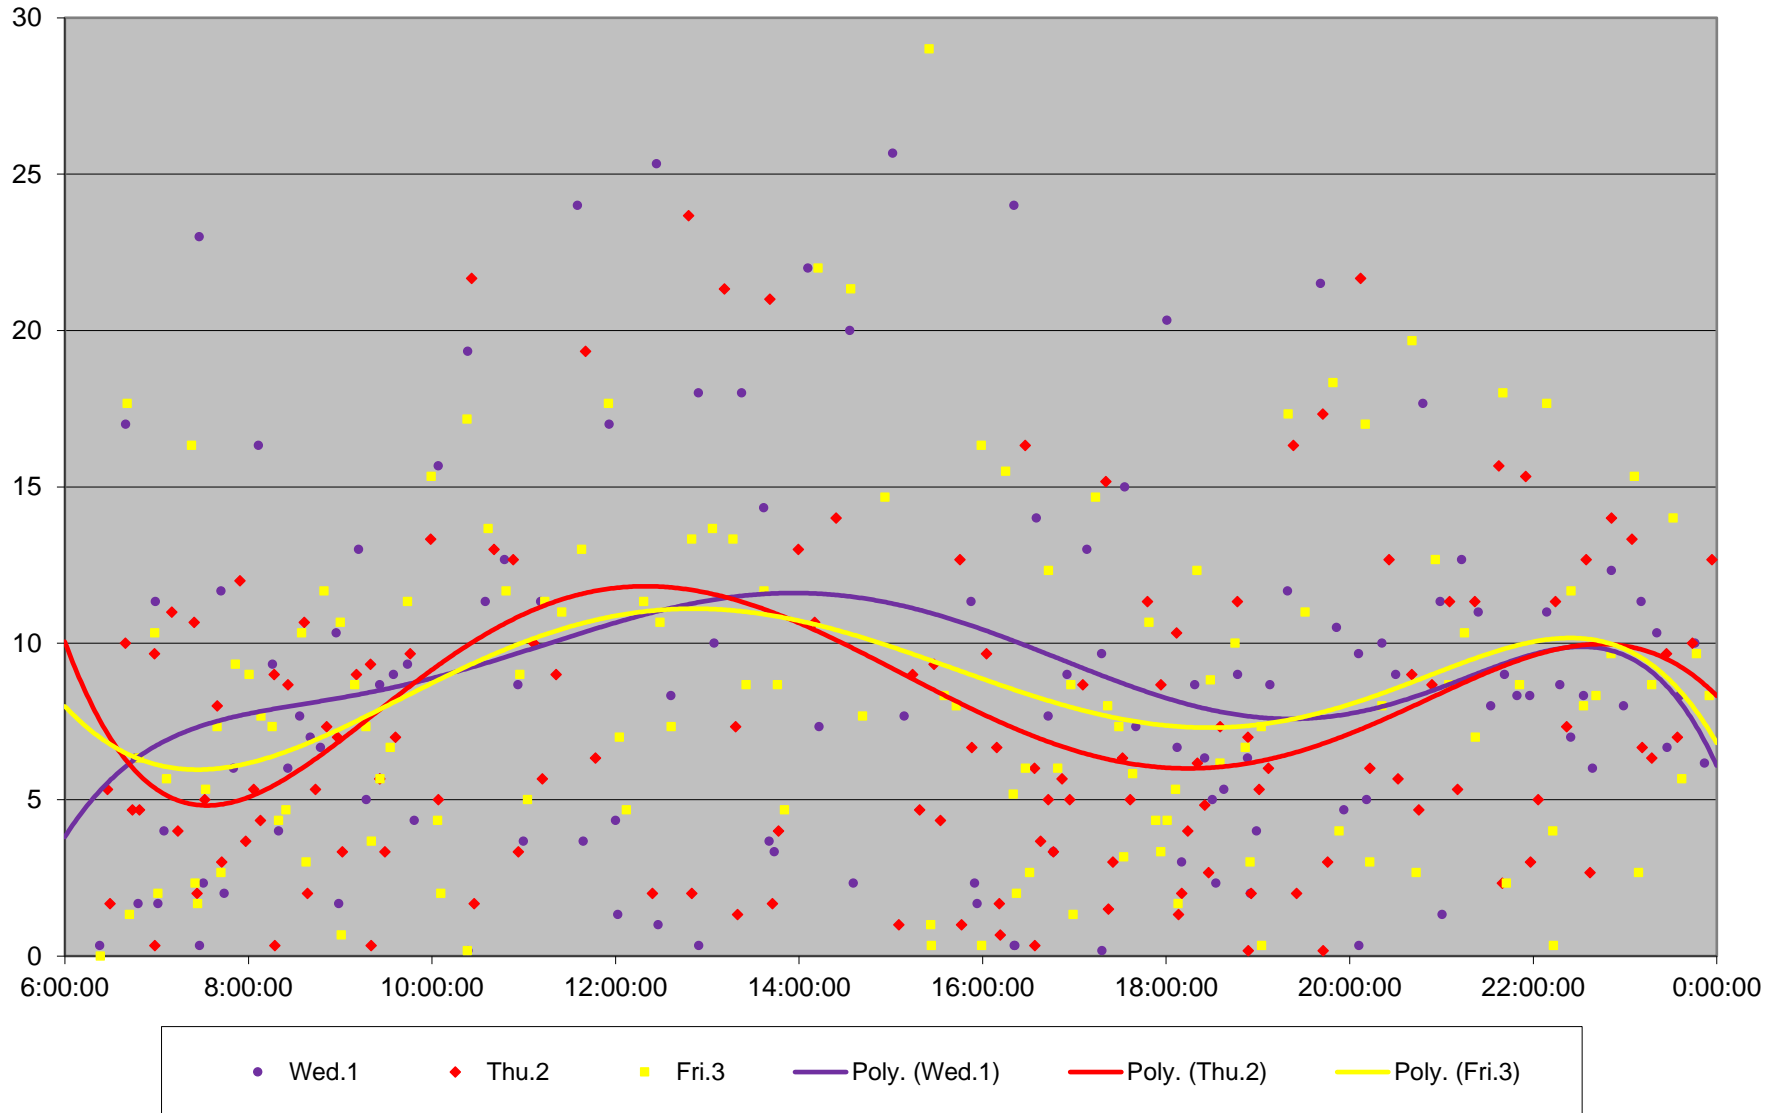

72 Pape Headways at Queen Northbound September 2021