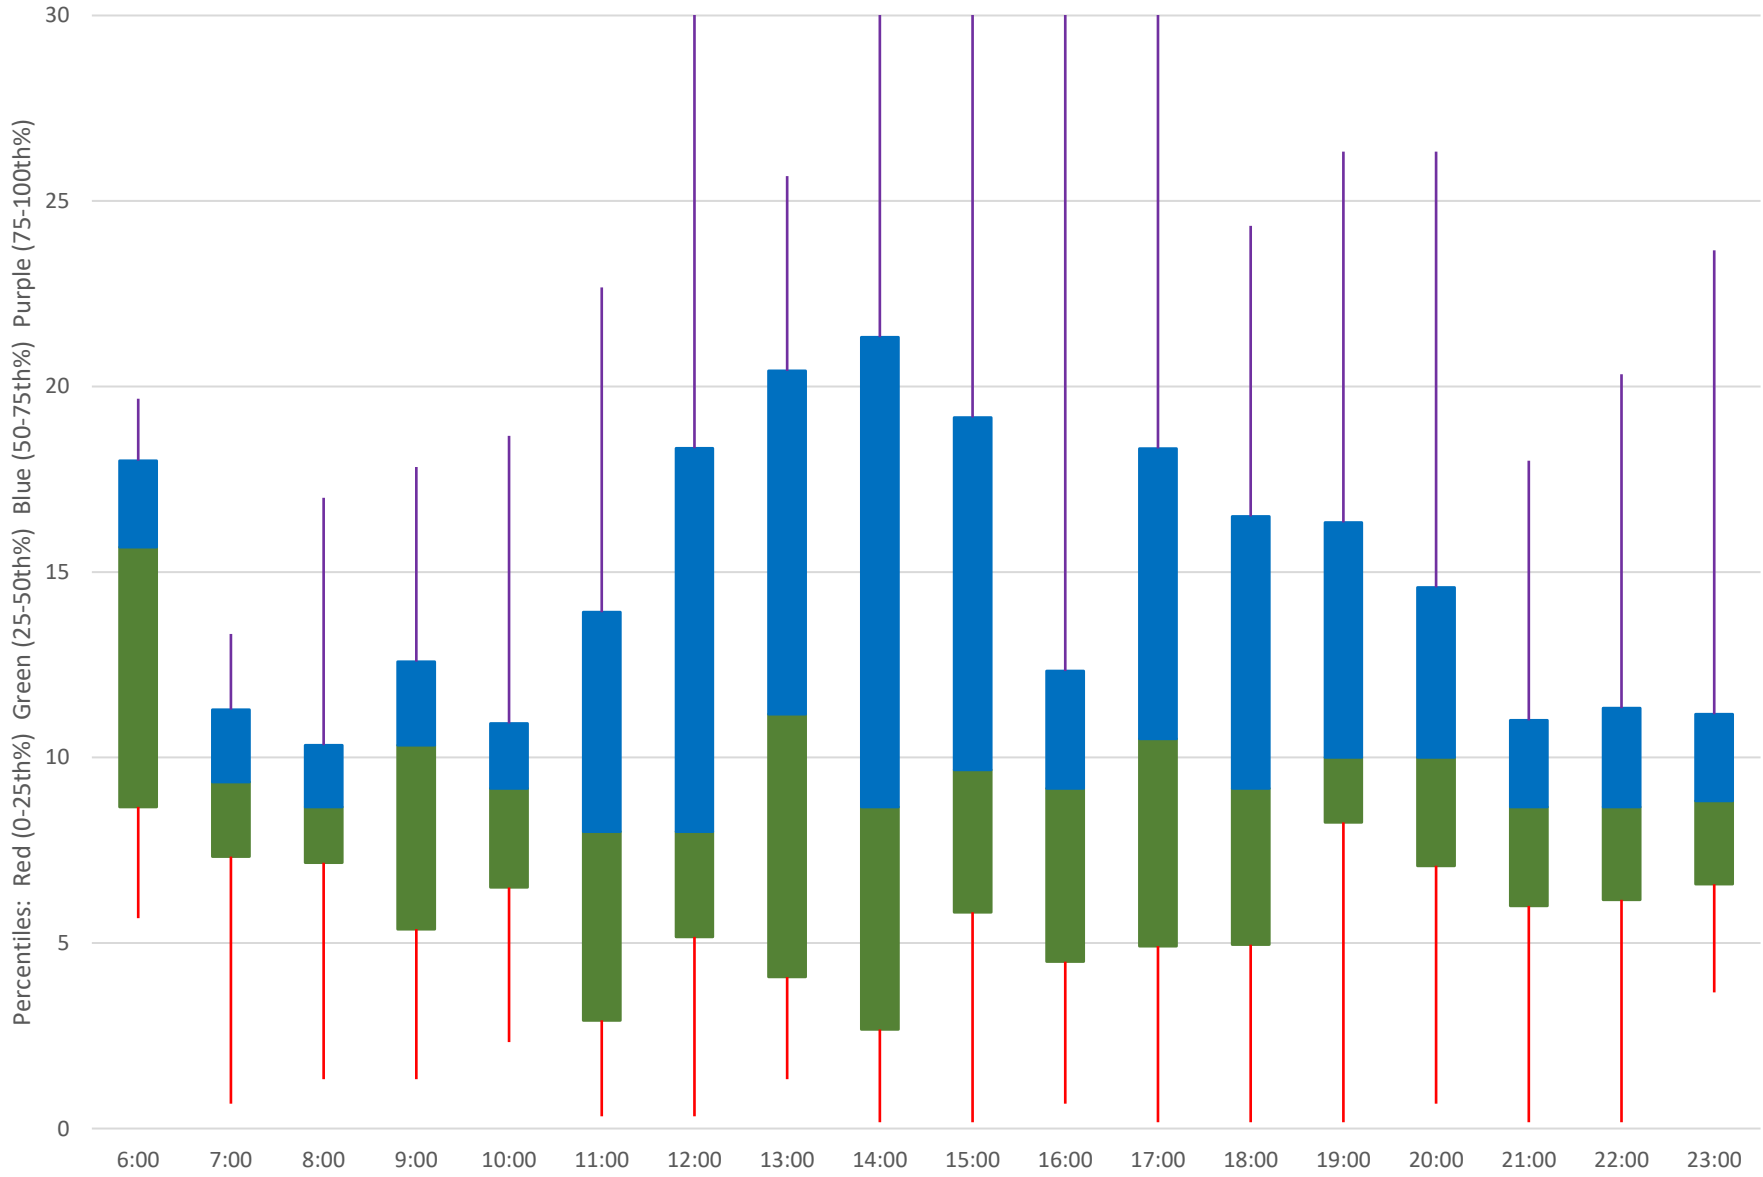

72 Pape Headways at Queen Northbound September 2021

Quartiles Saturdays