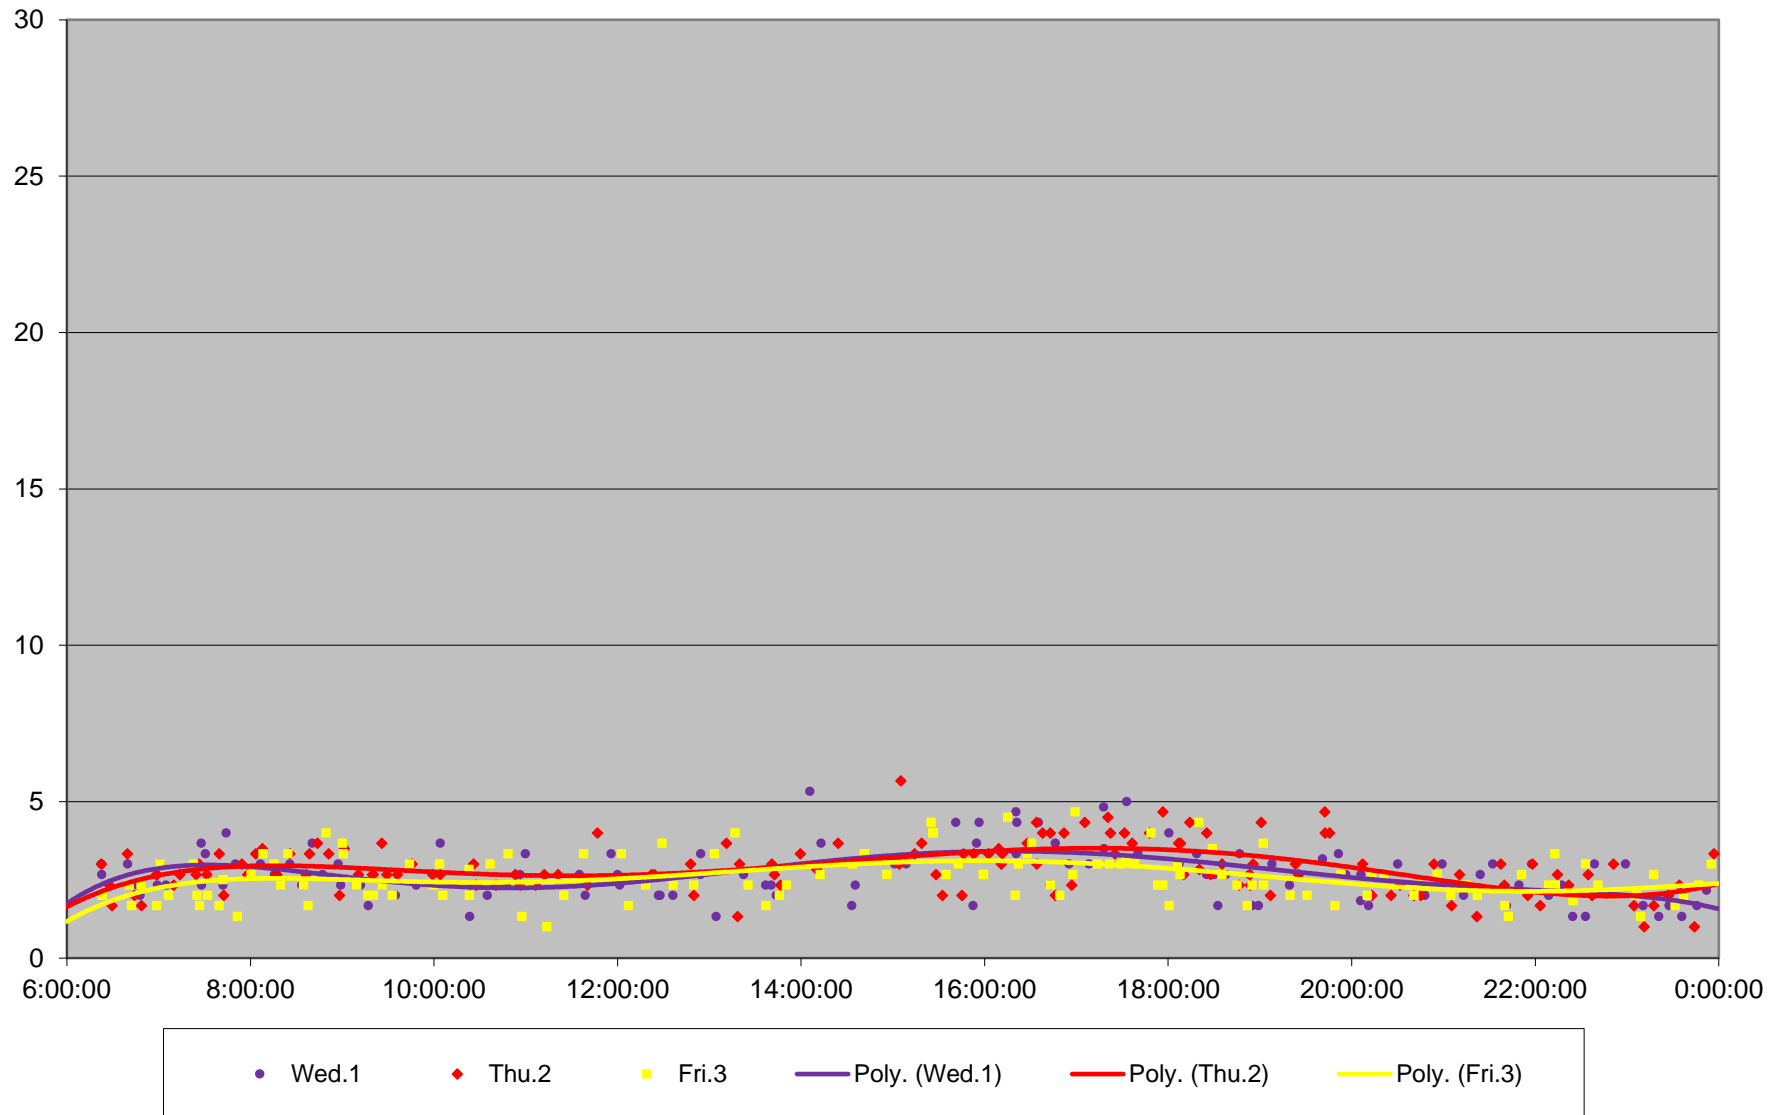

72 Pape Link Times From Queen To Gerrard Northbound September 2021