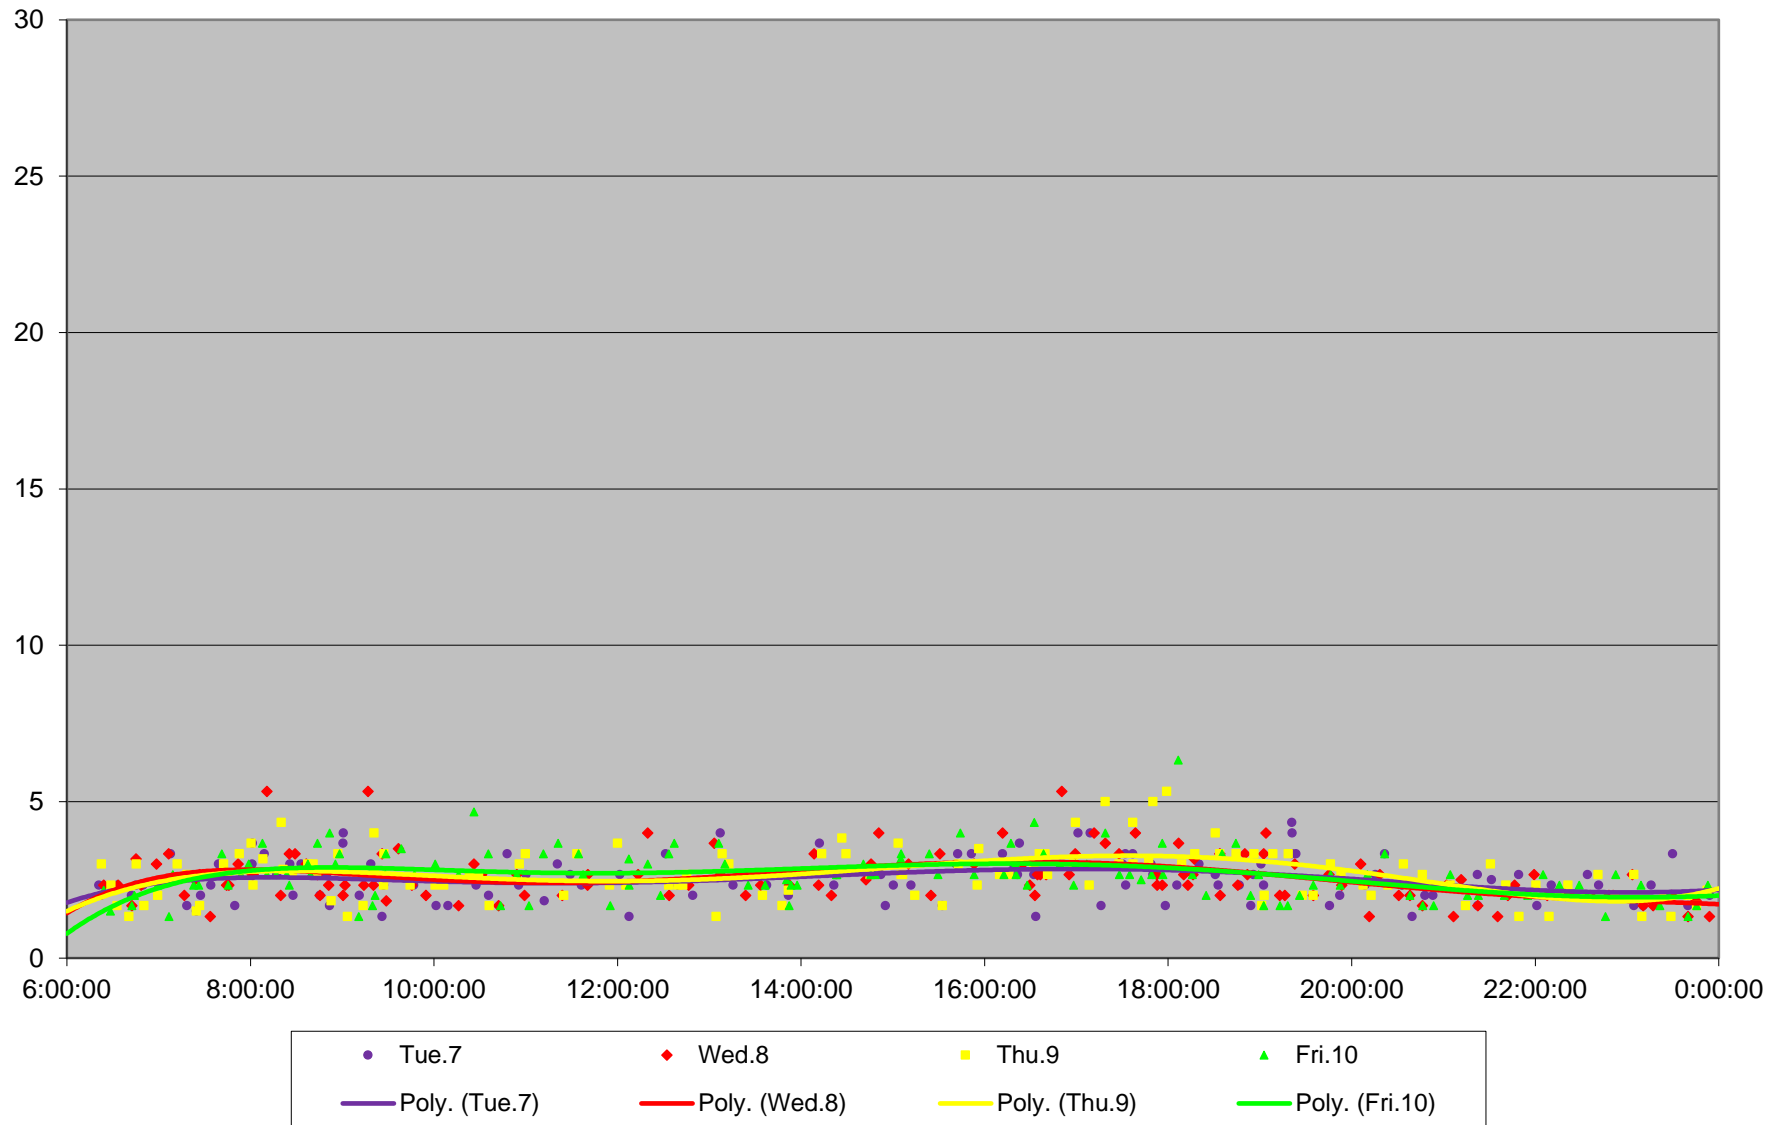

72 Pape Link Times From Queen To Gerrard Northbound September 2021