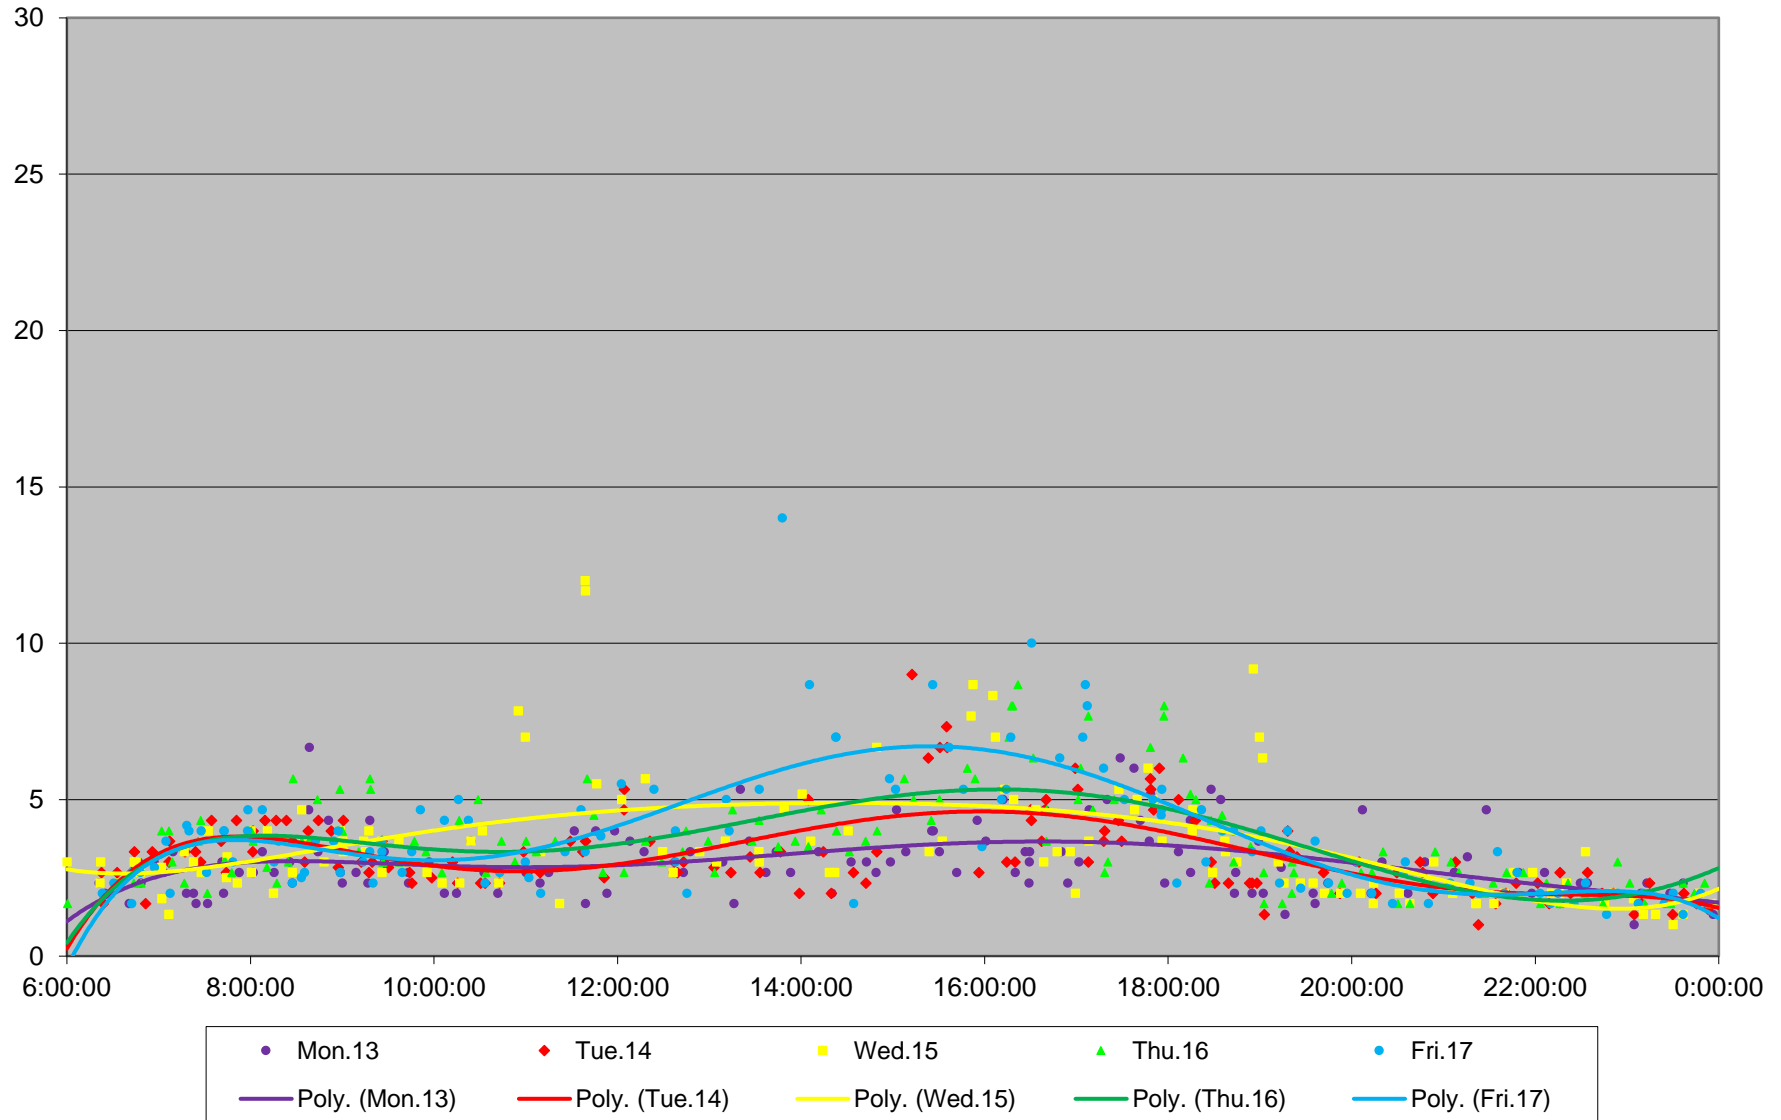

72 Pape Link Times From Queen To Gerrard Northbound September 2021