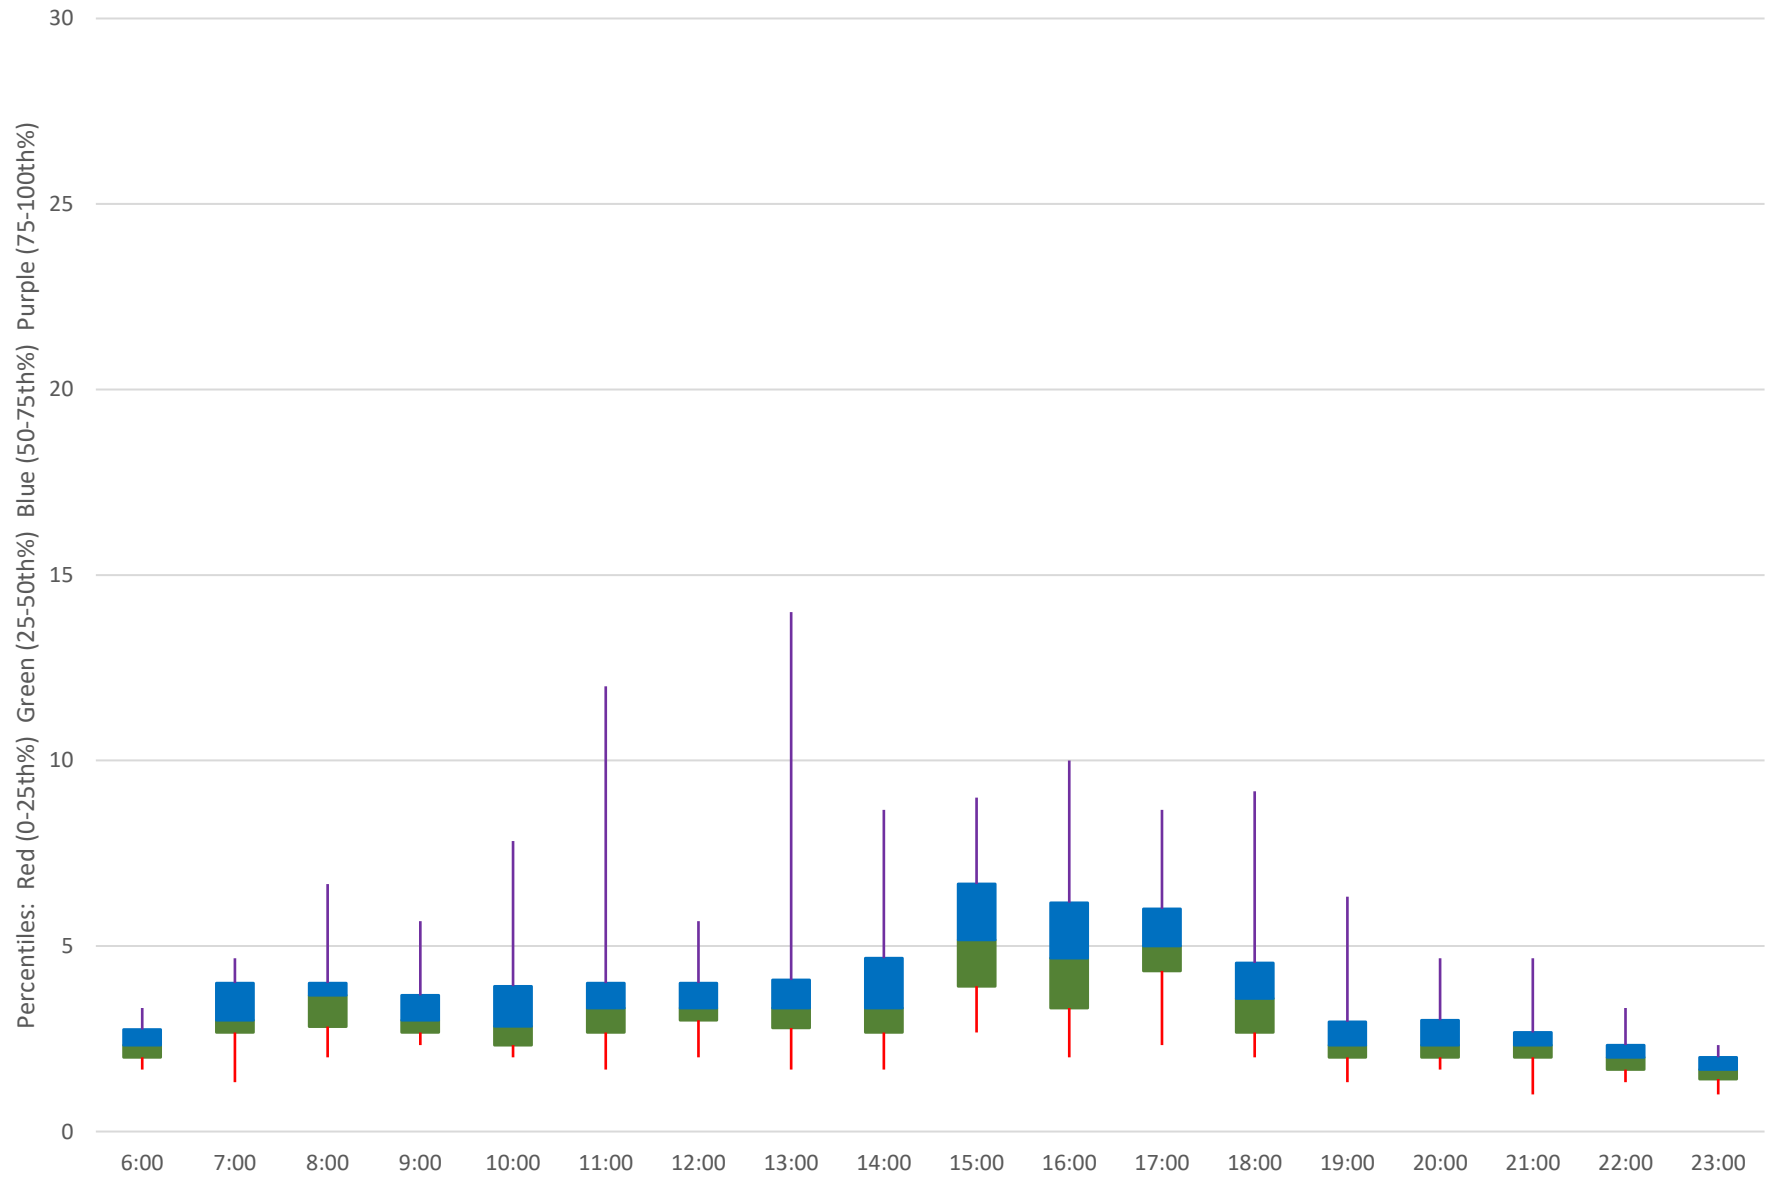

72 Pape Link Times From Queen To Gerrard Northbound September 2021

Quartiles Week 3