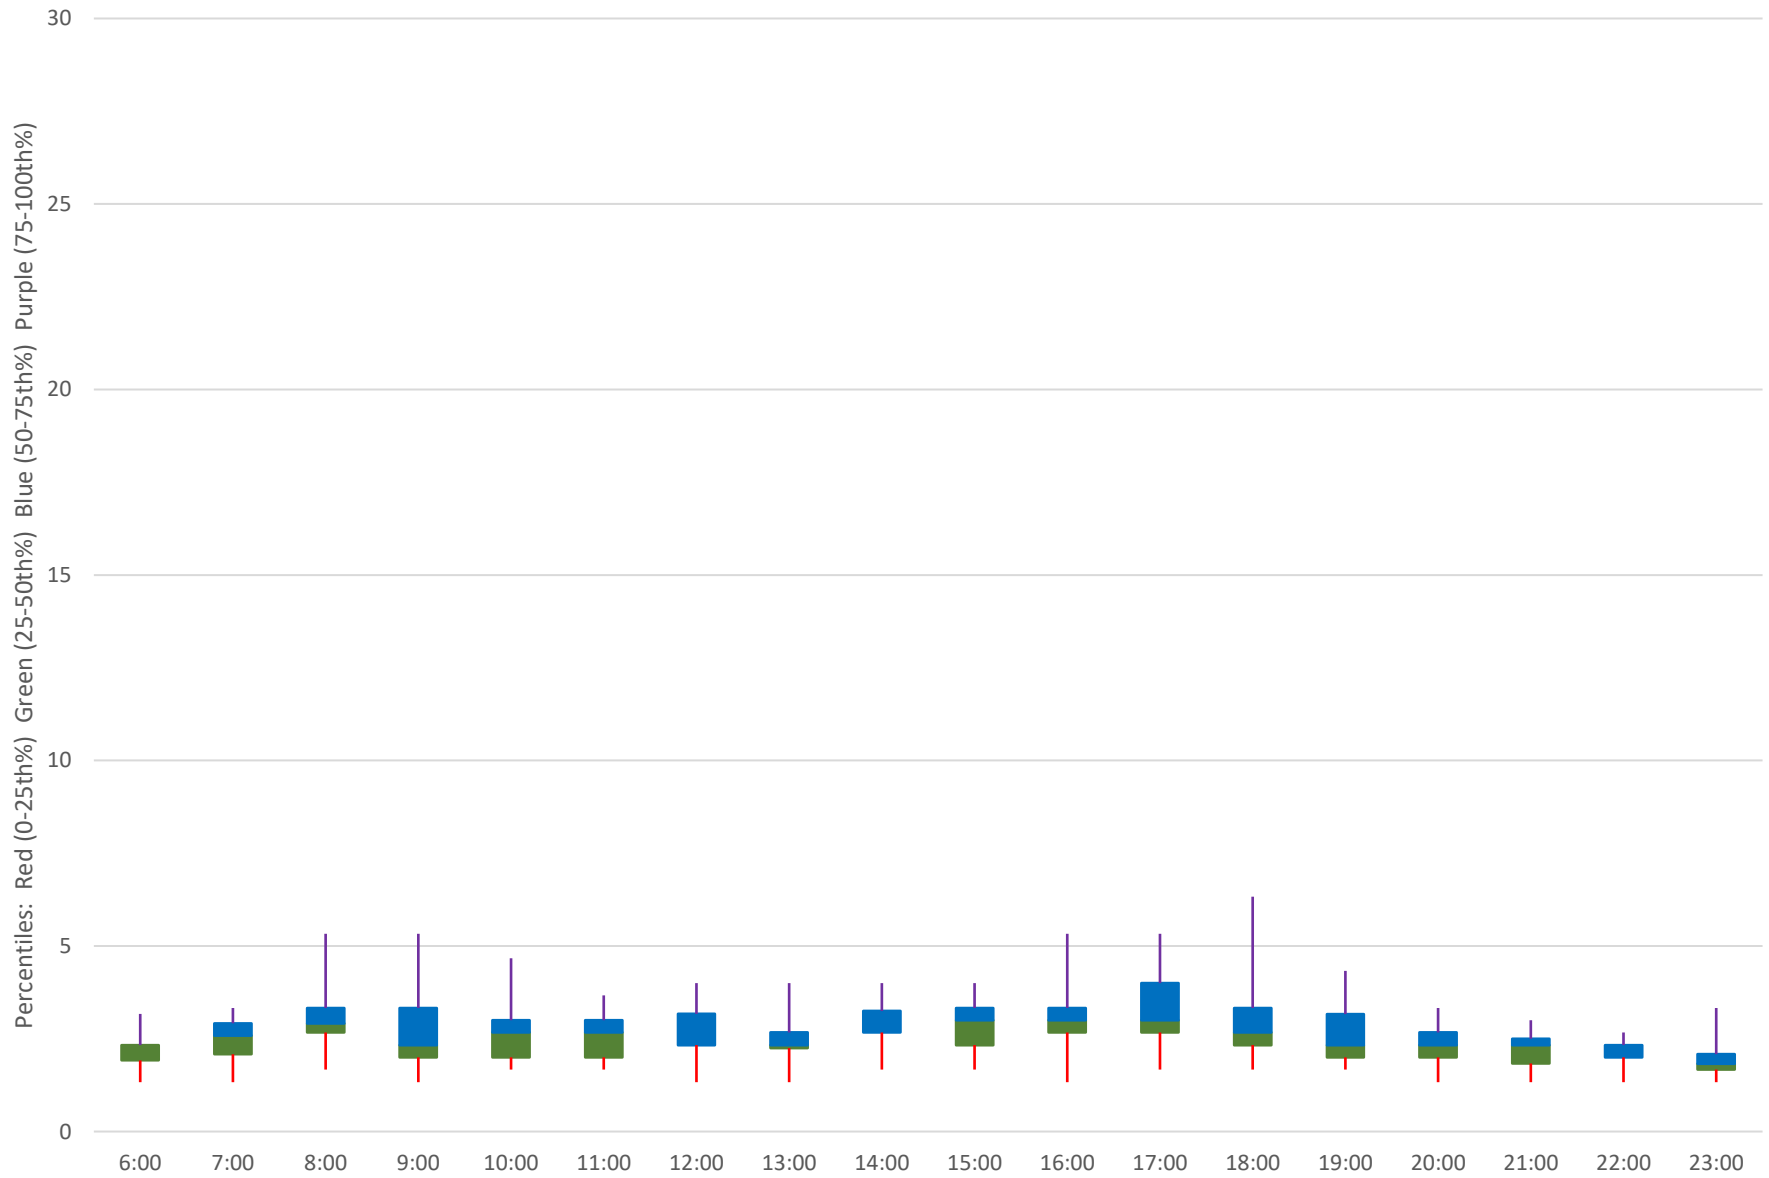

72 Pape Link Times From Queen To Gerrard Northbound September 2021

Quartiles Week 2