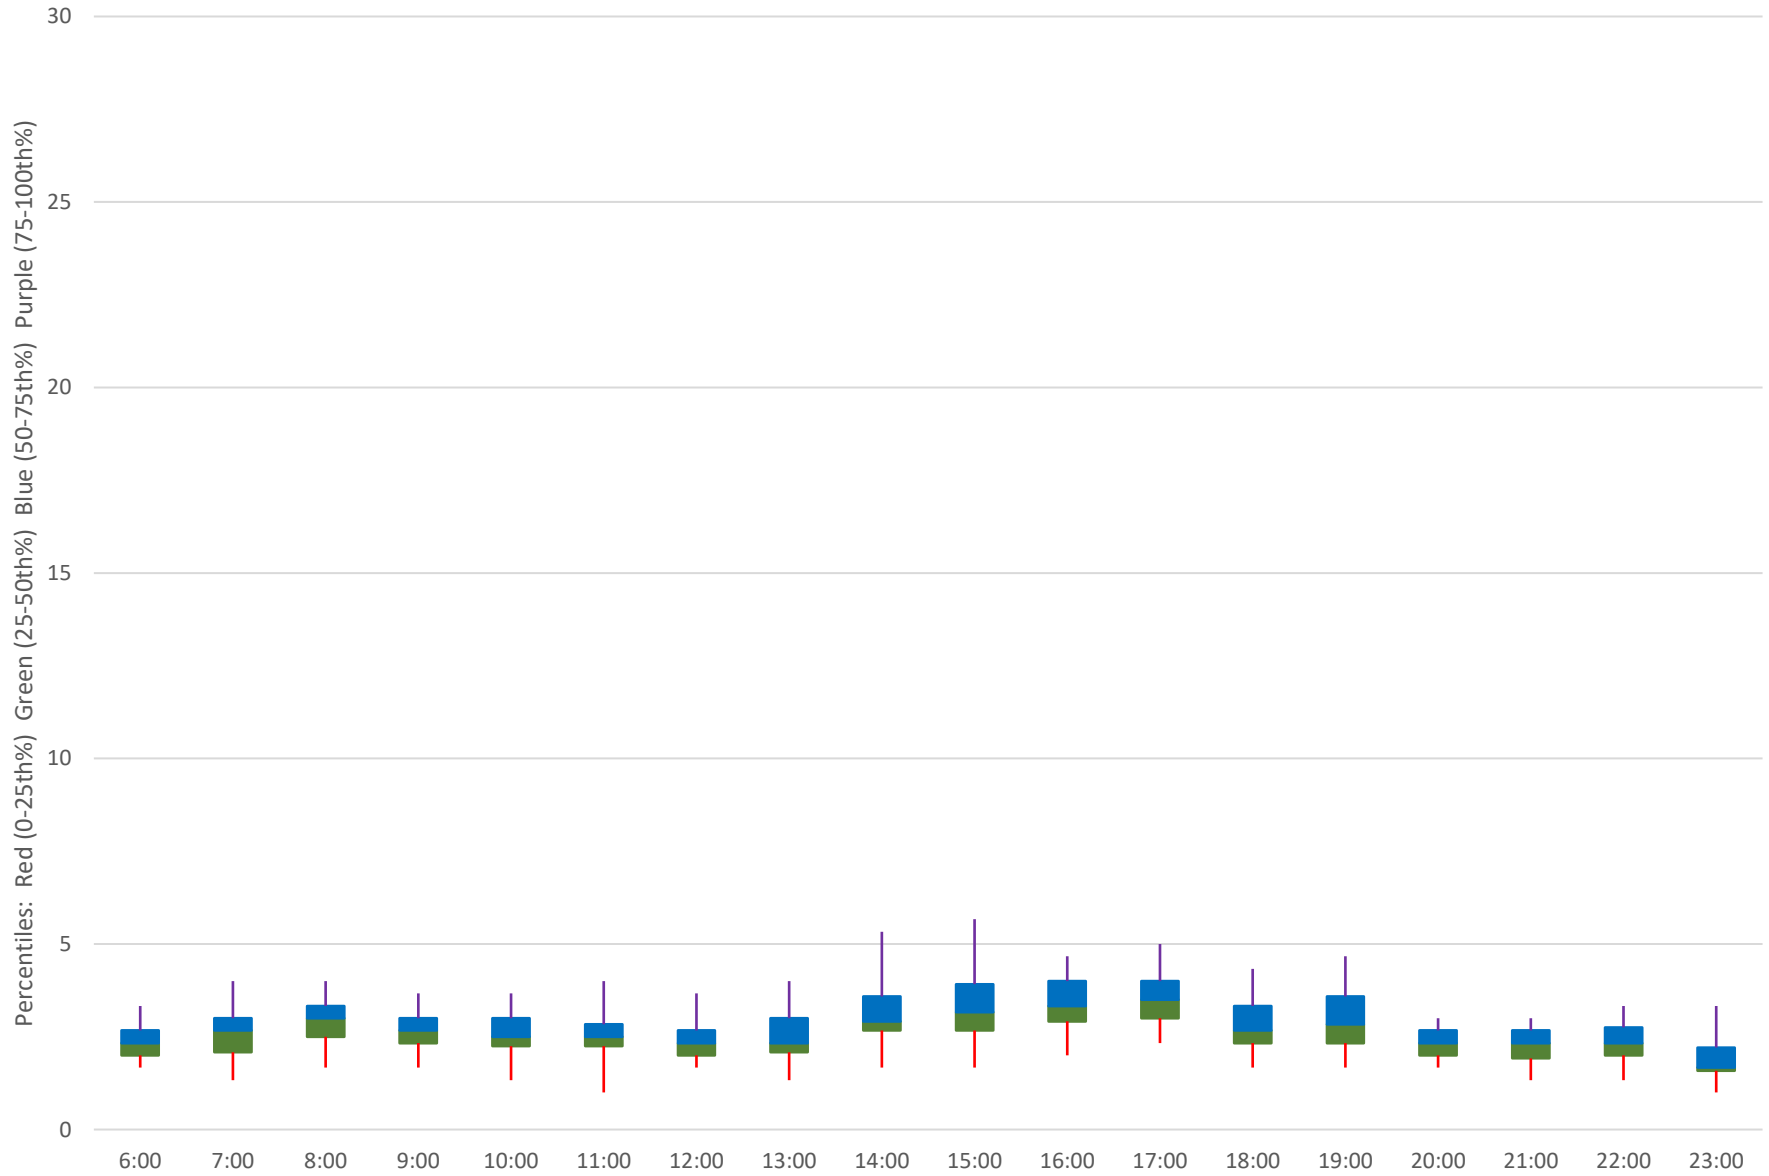

72 Pape Link Times From Queen To Gerrard Northbound September 2021

Quartiles Week 1