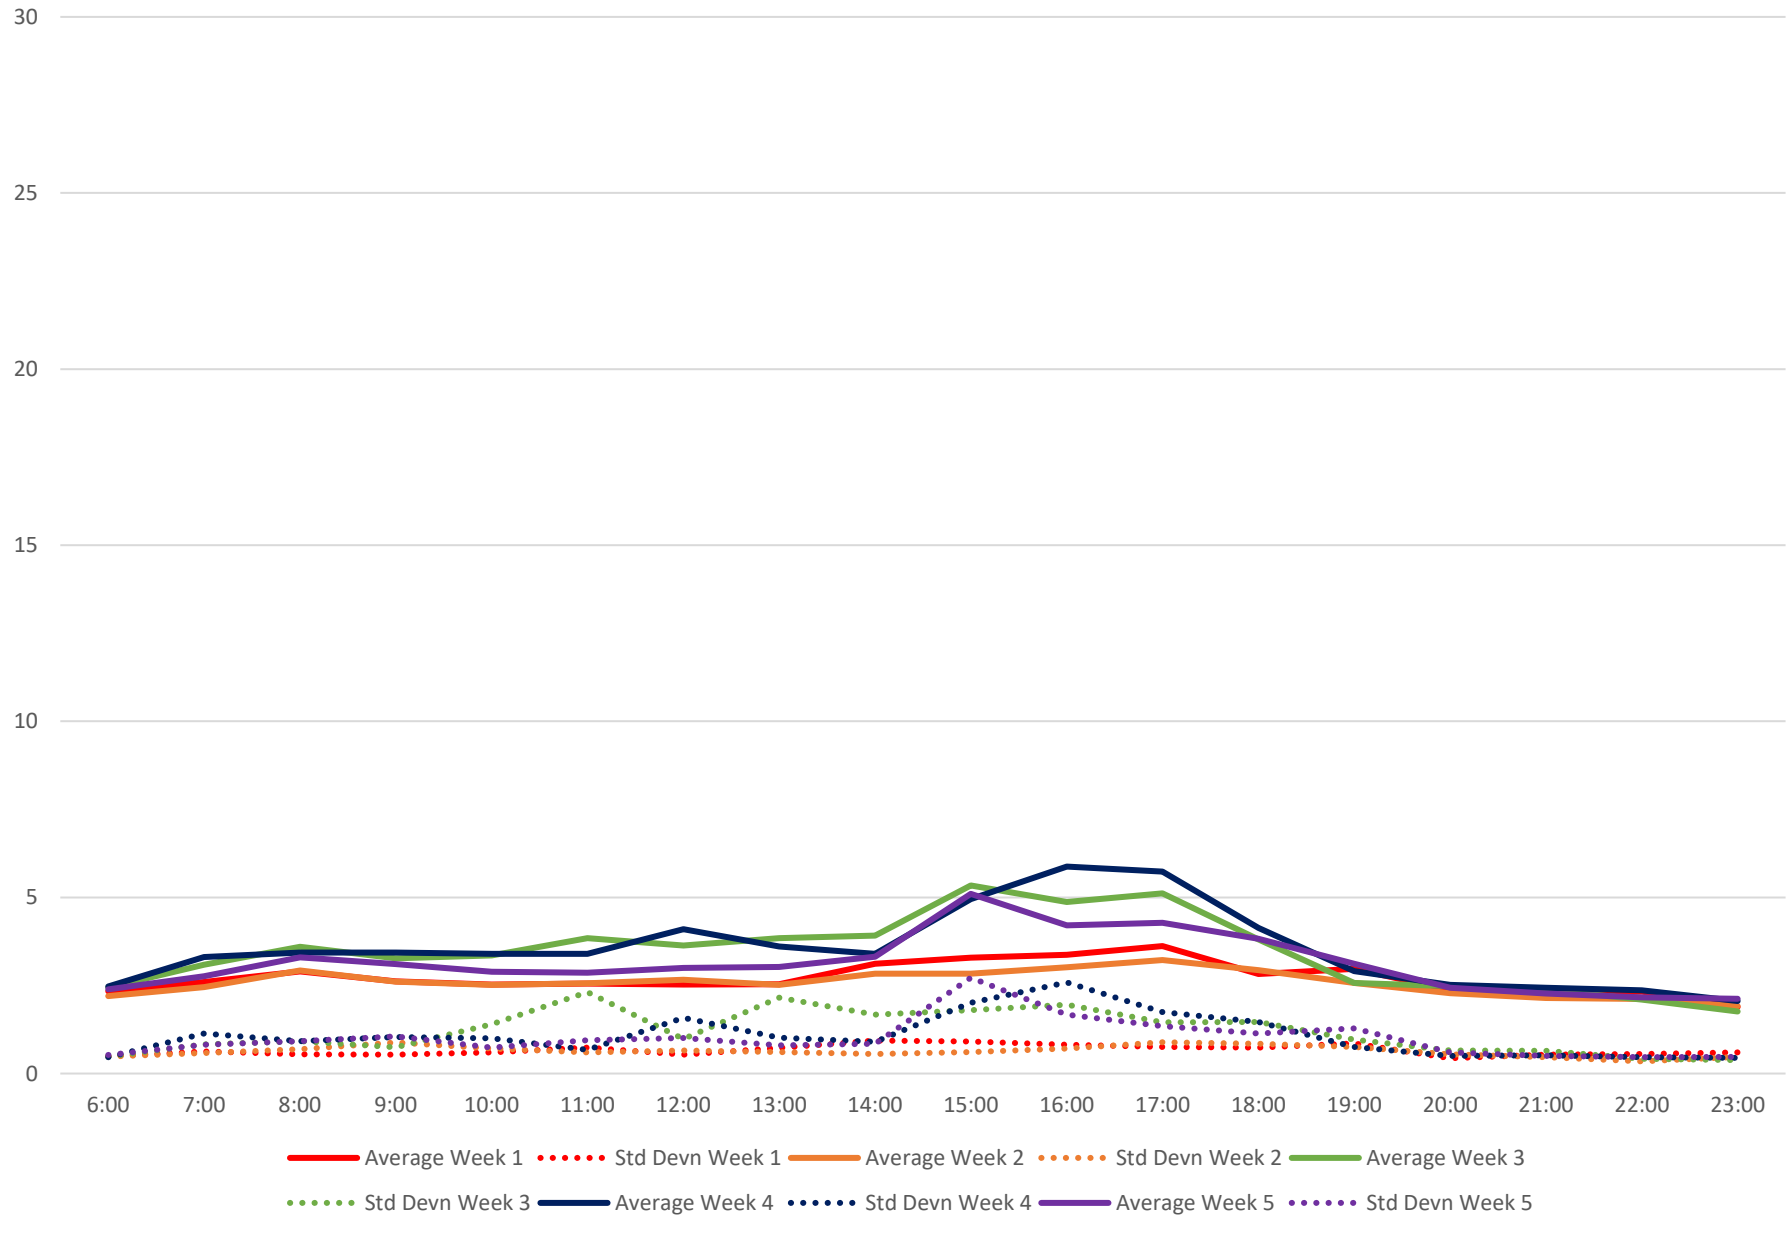

72 Pape Link Times From Queen To Gerrard Northbound September 2021 Weekday Statistics

### 72 Pape Link Times From Queen To Gerrard Northbound September 2021