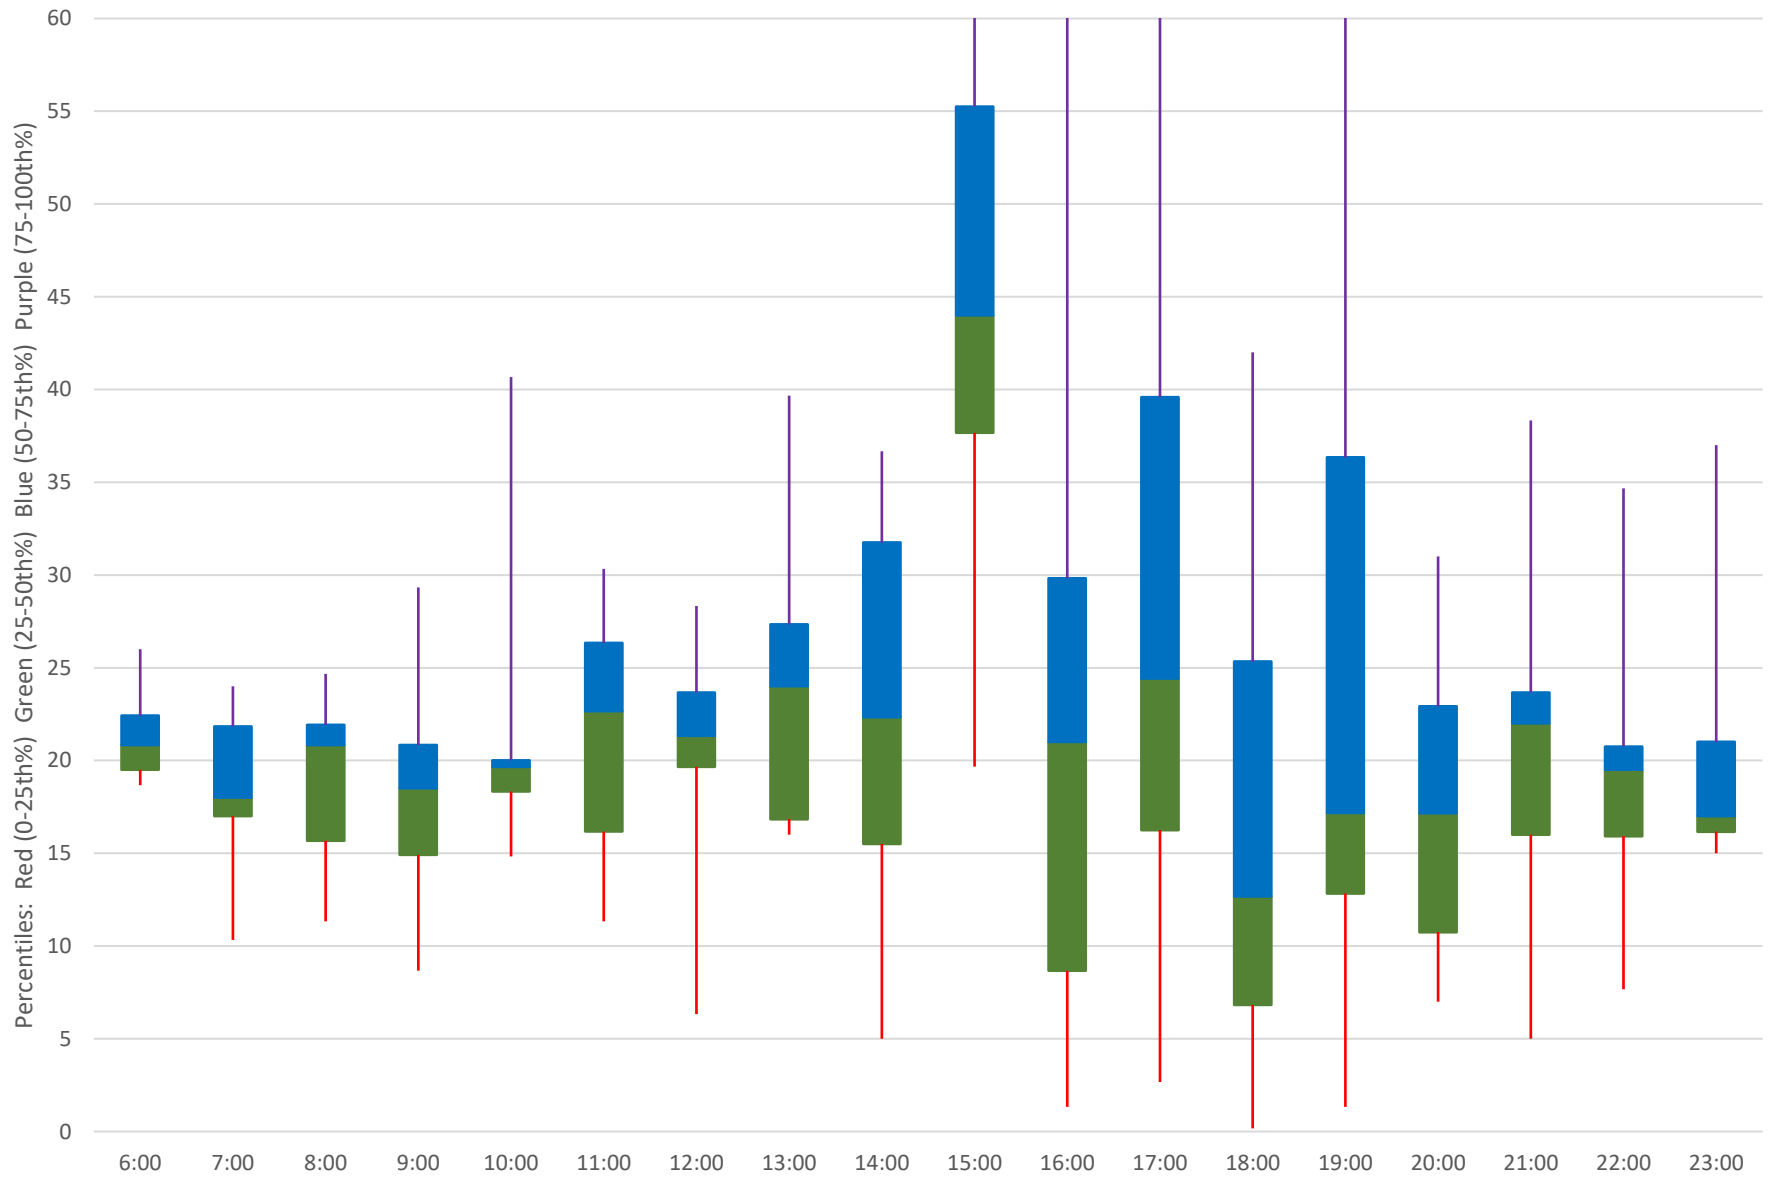

72 Pape Headways at E of Yonge Eastbound September 2021 Saturday Statistics

72 Pape Headways at E of Yonge Eastbound September 2021 Quartiles Week 5