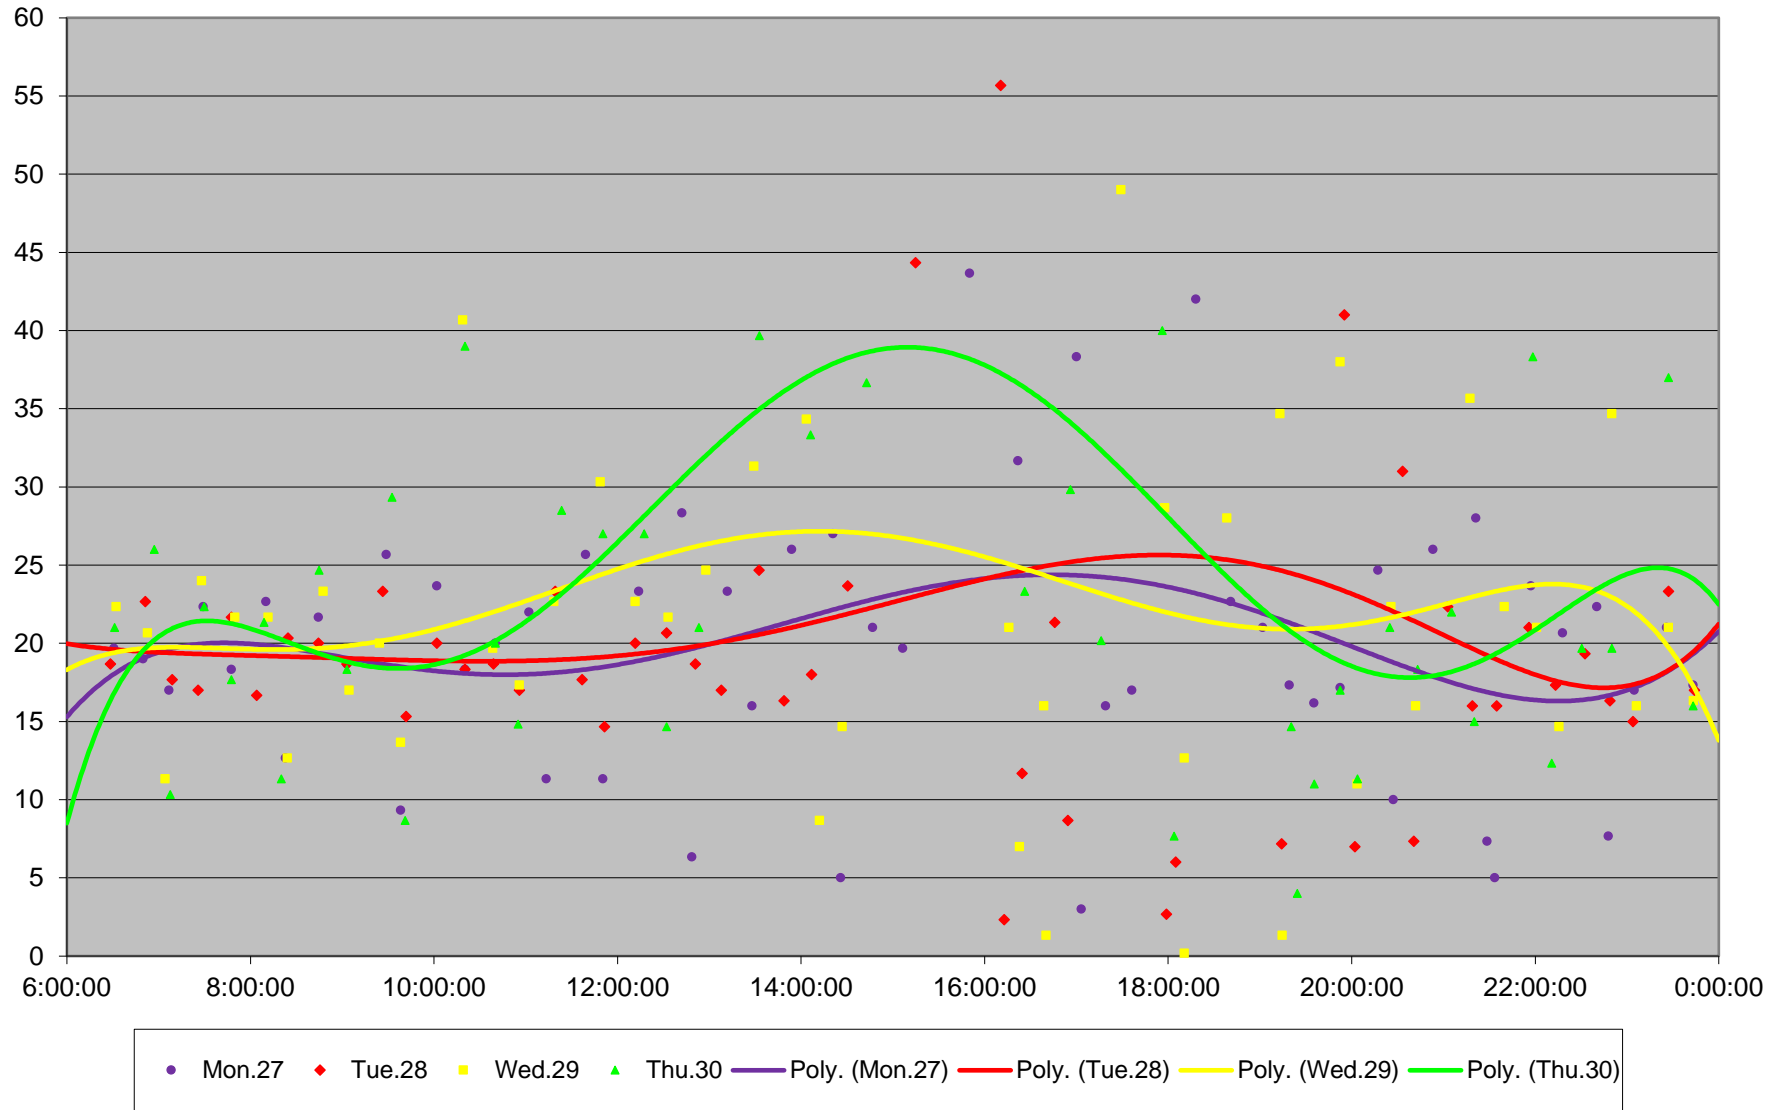

72 Pape Headways at E of Yonge Eastbound September 2021