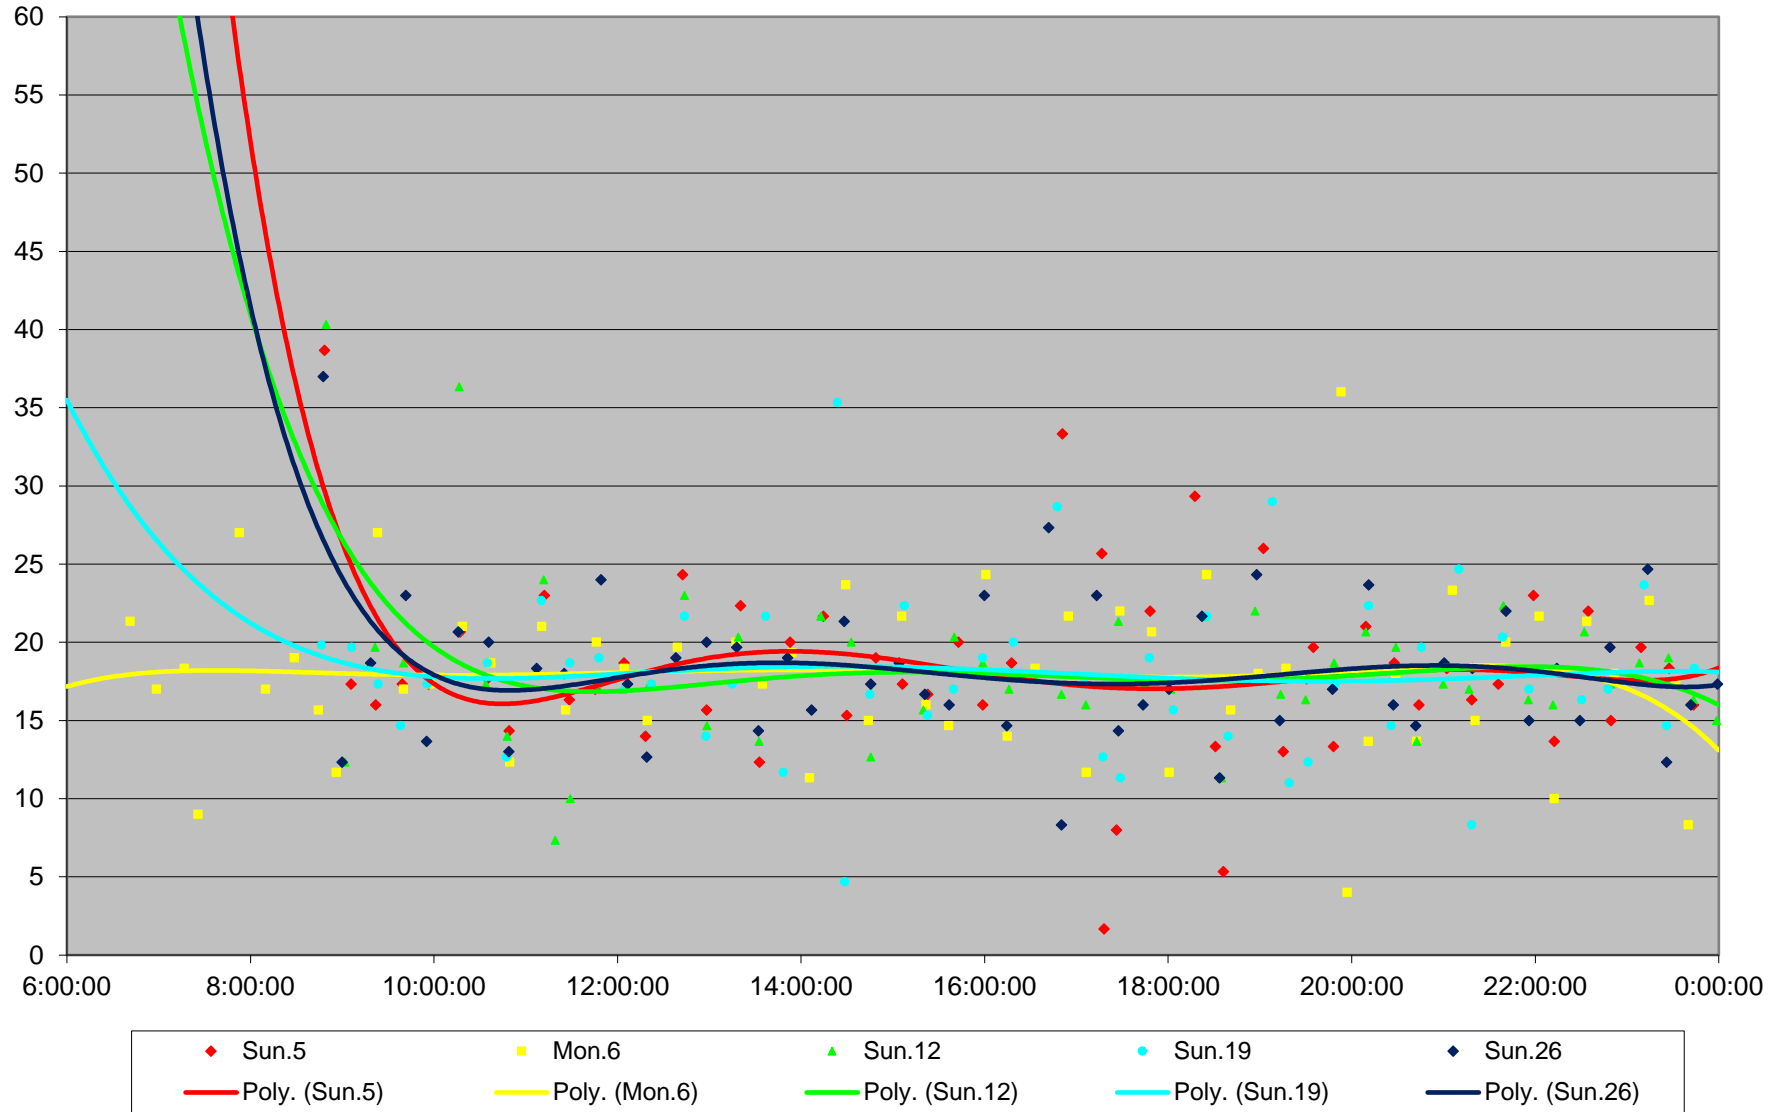

72 Pape Headways at E of Yonge Eastbound September 2021