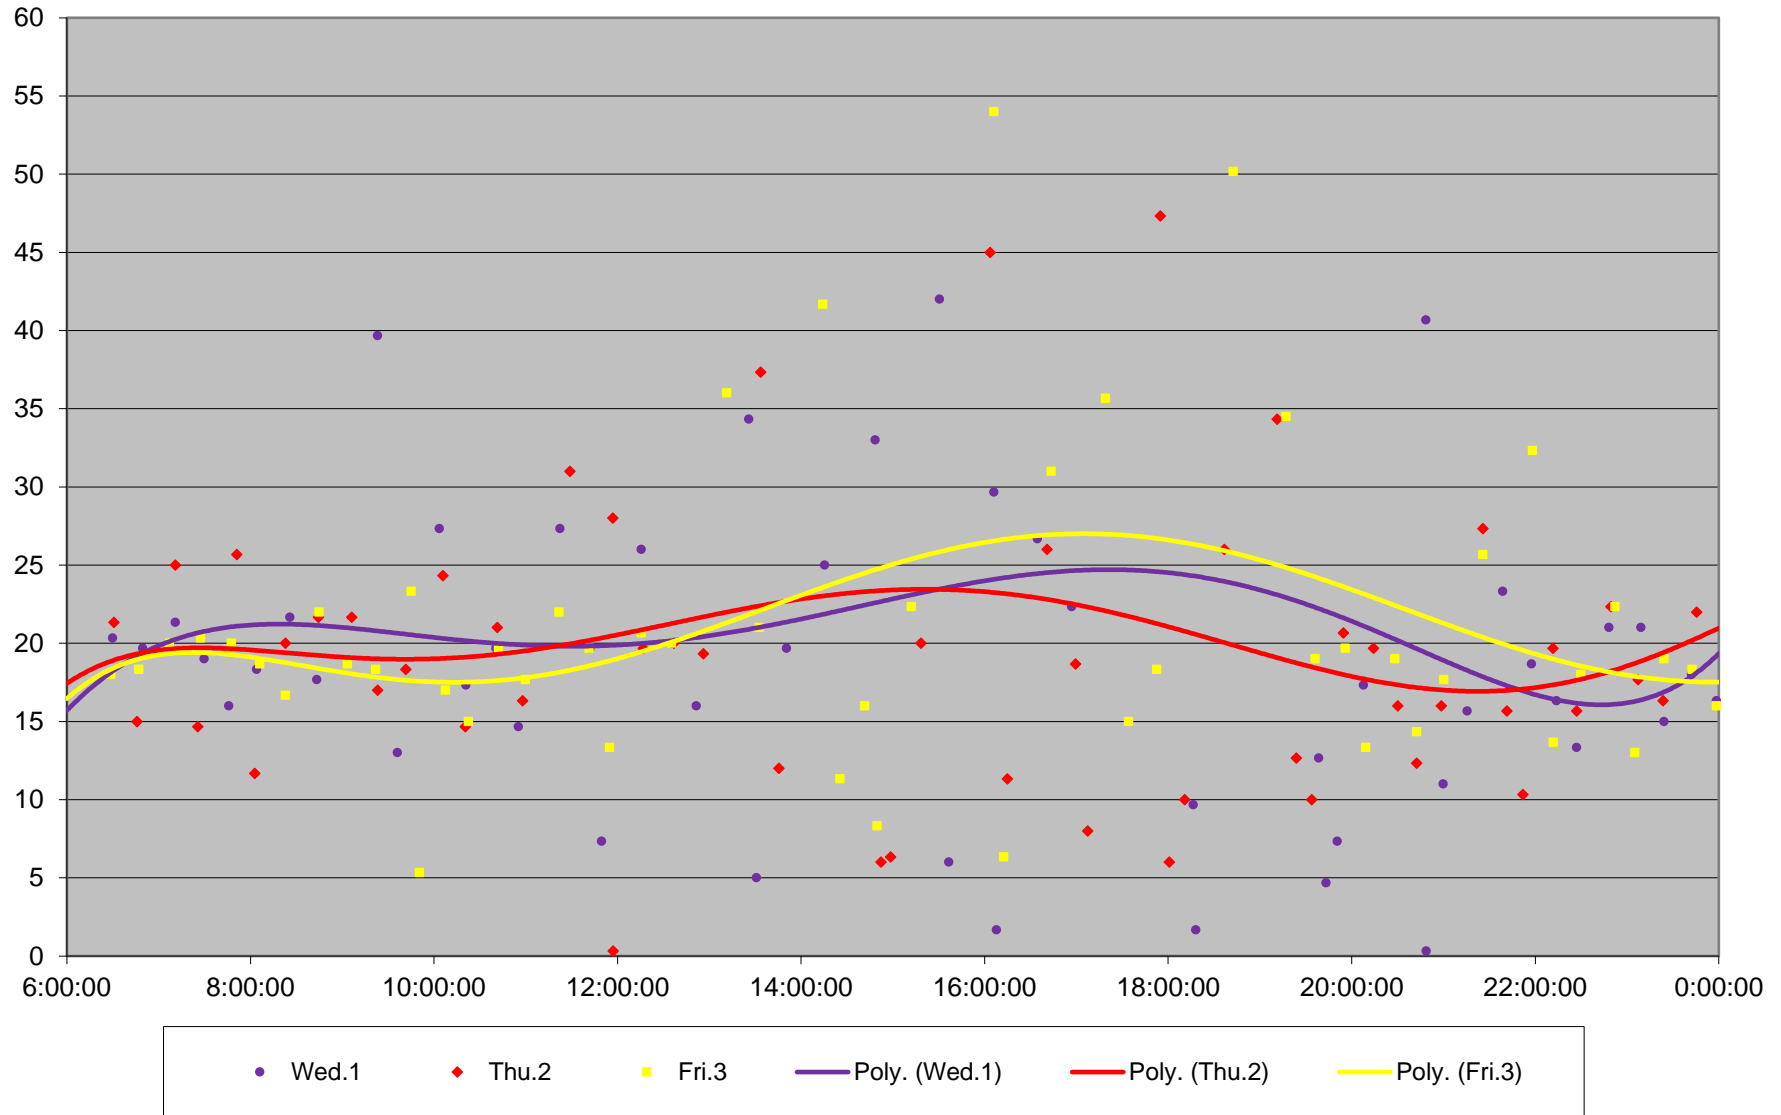

72 Pape Headways at E of Yonge Eastbound September 2021