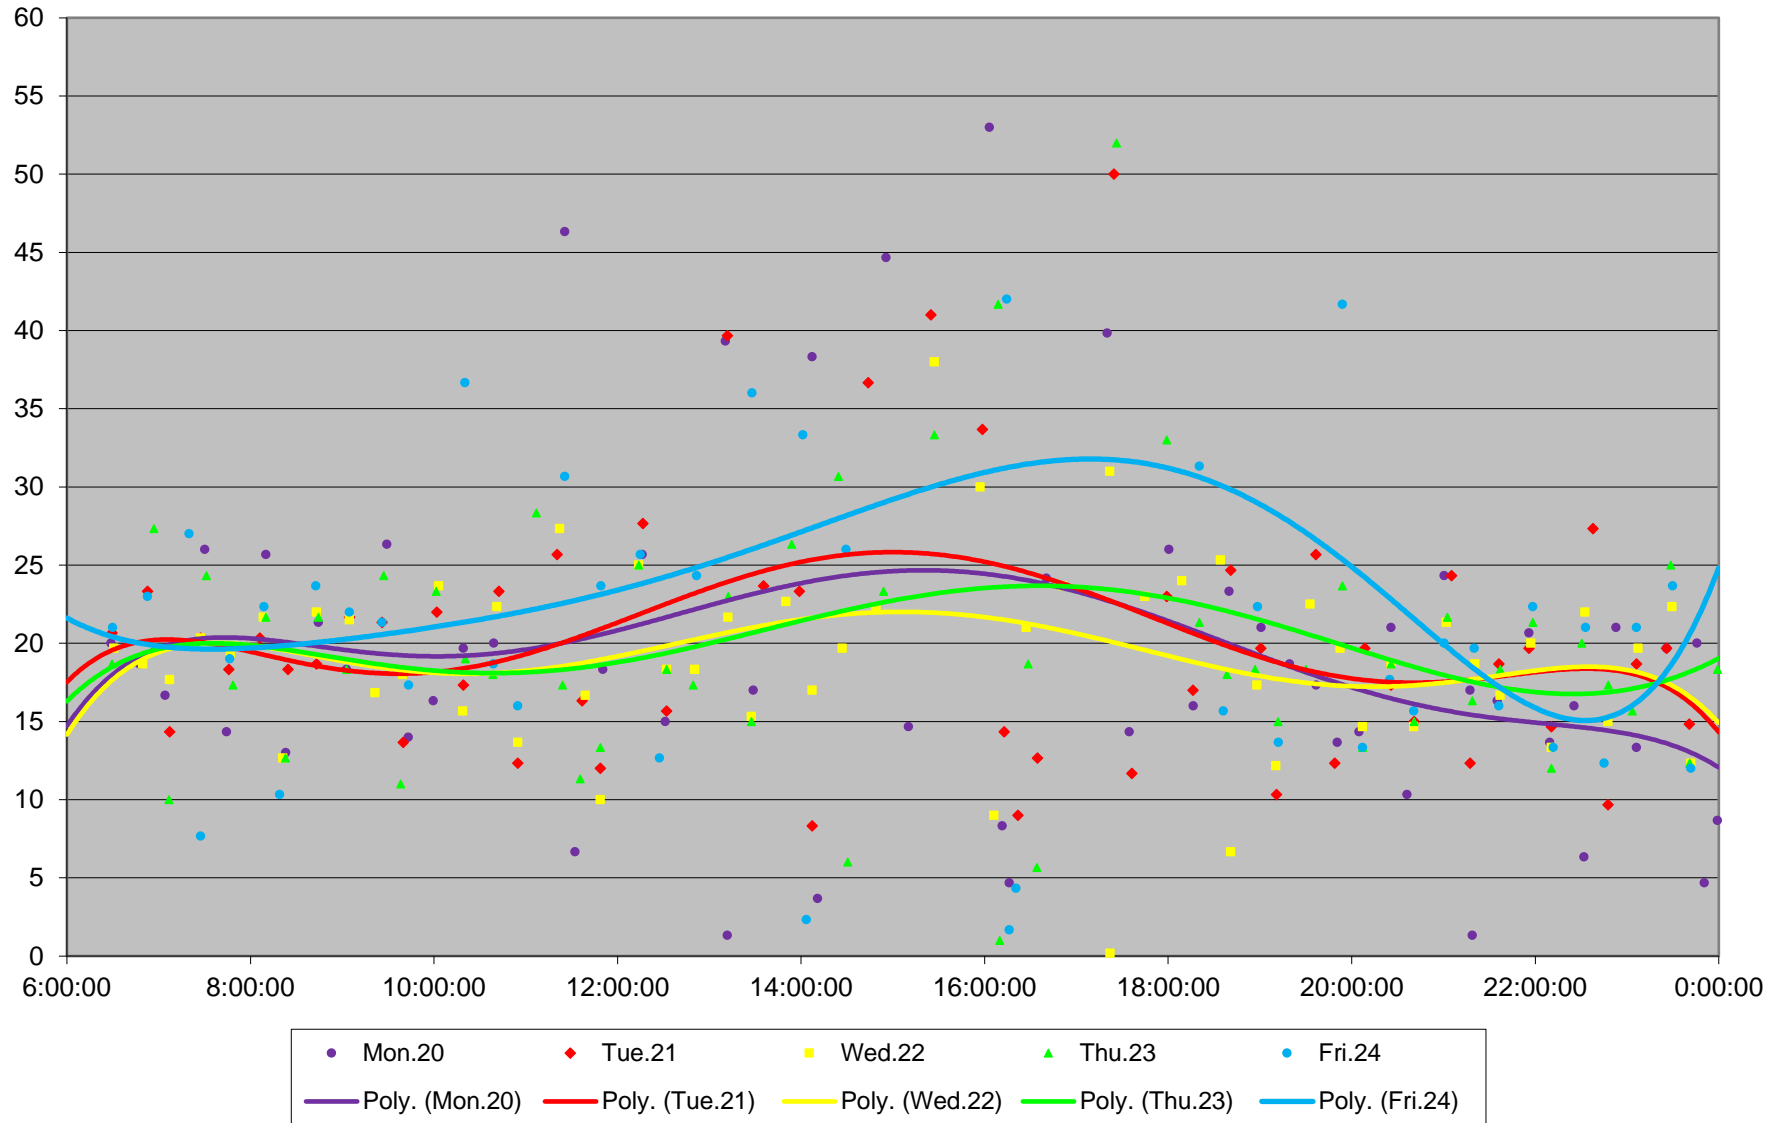

72 Pape Headways at E of Yonge Eastbound September 2021