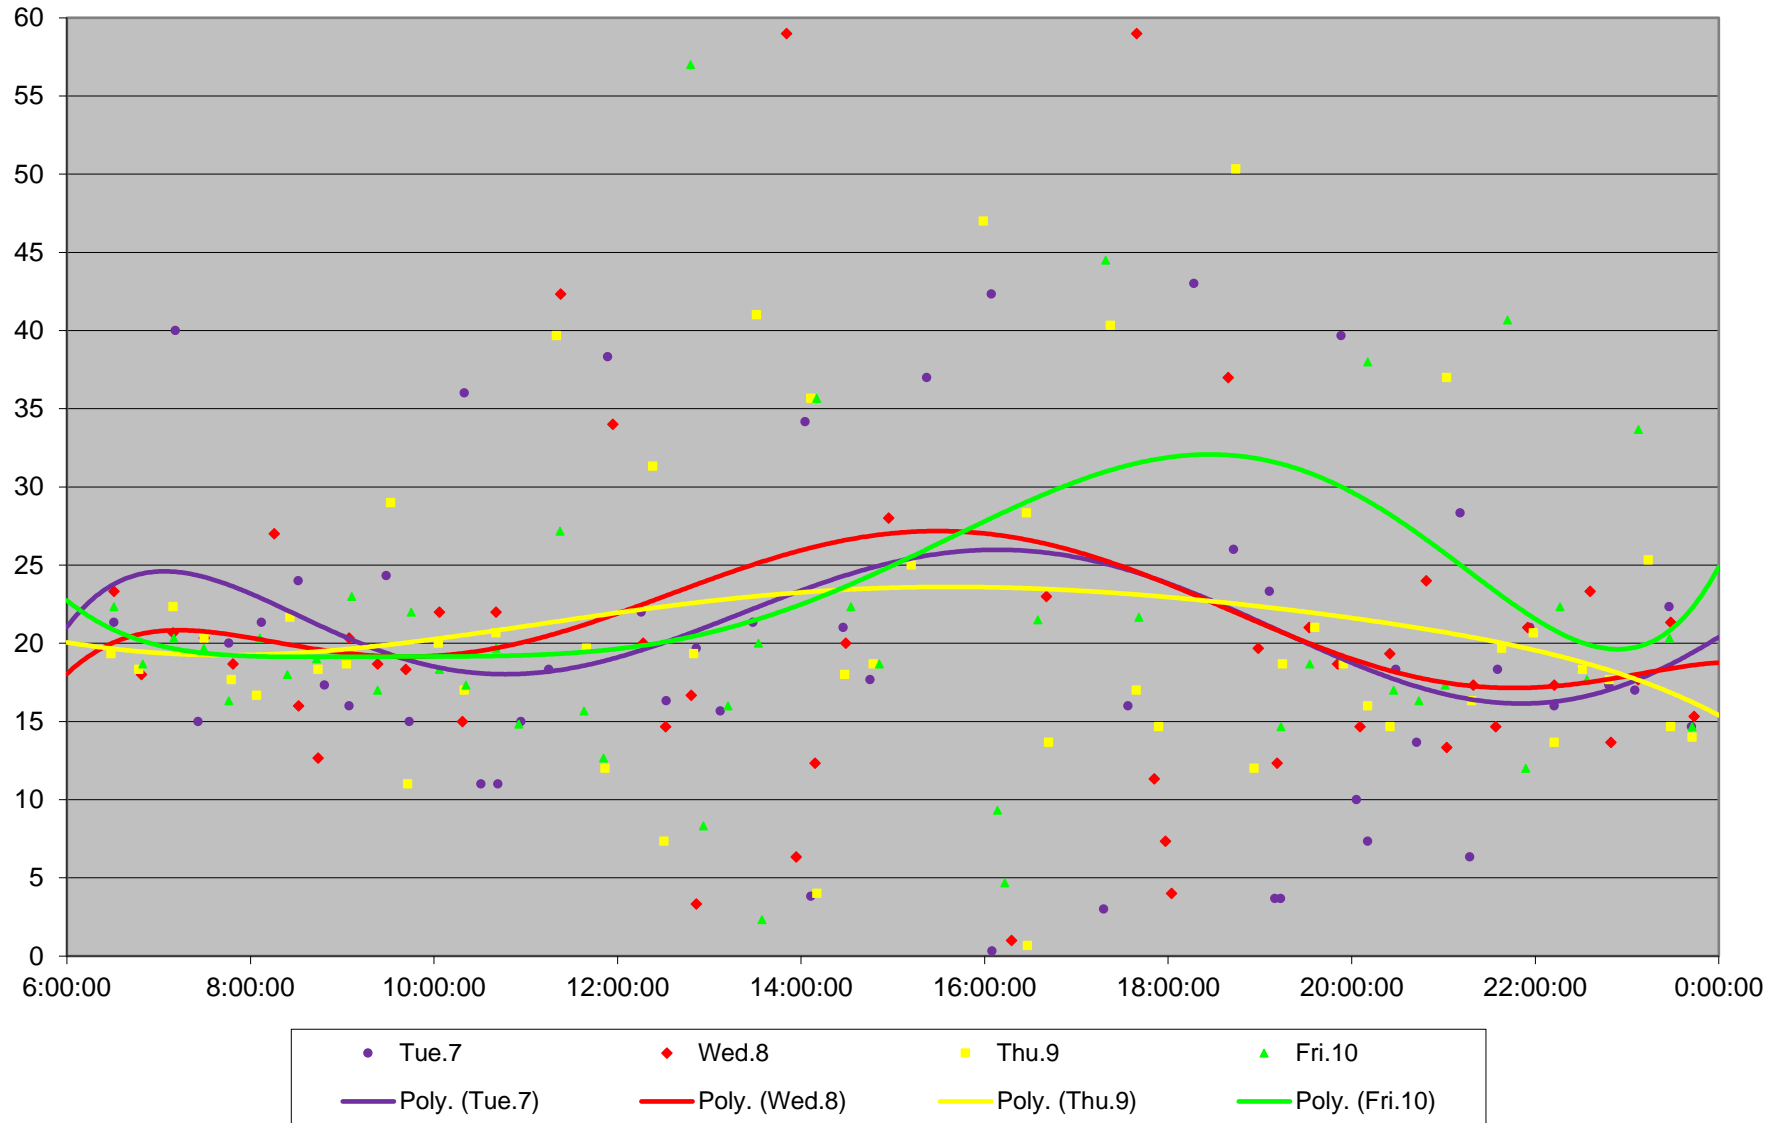

72 Pape Headways at E of Yonge Eastbound September 2021