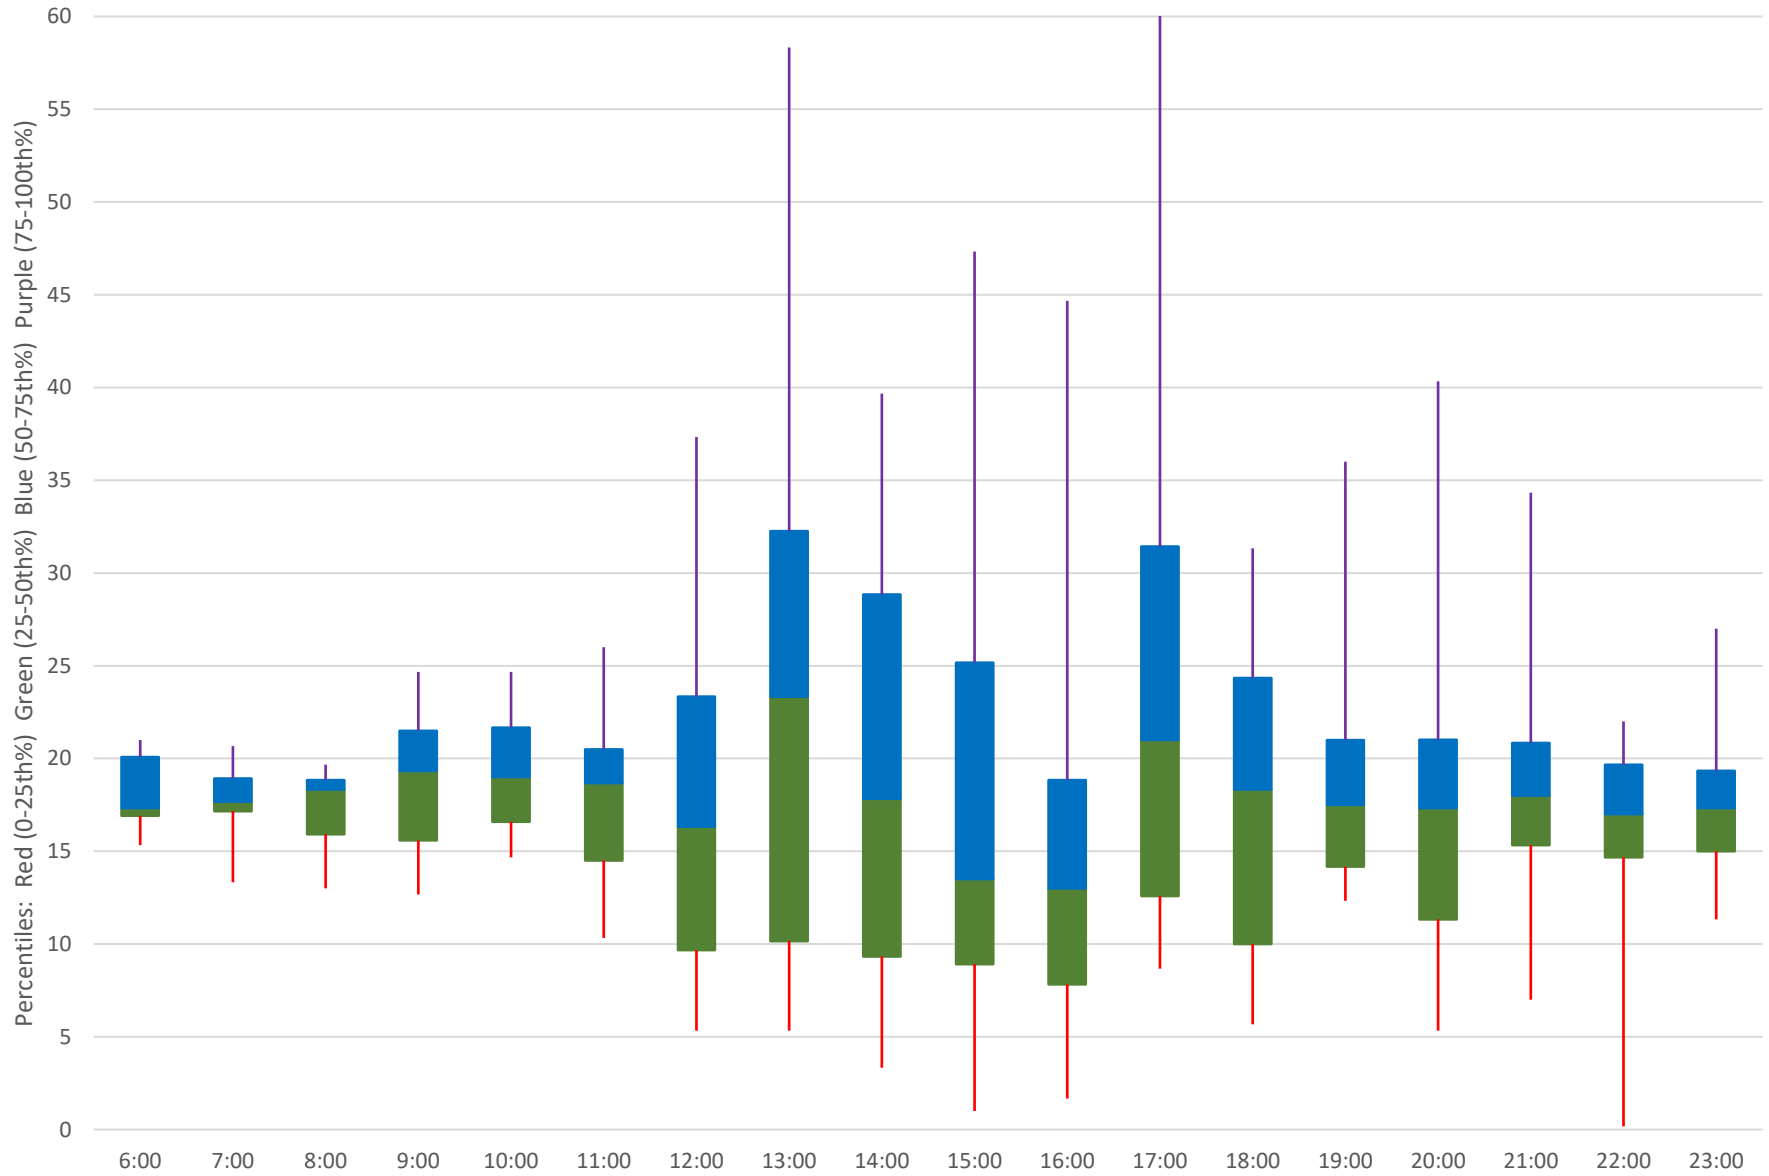

72 Pape Headways at E of Yonge Eastbound September 2021 Sunday Statistics

72 Pape Headways at E of Yonge Eastbound September 2021

Quartiles Saturdays