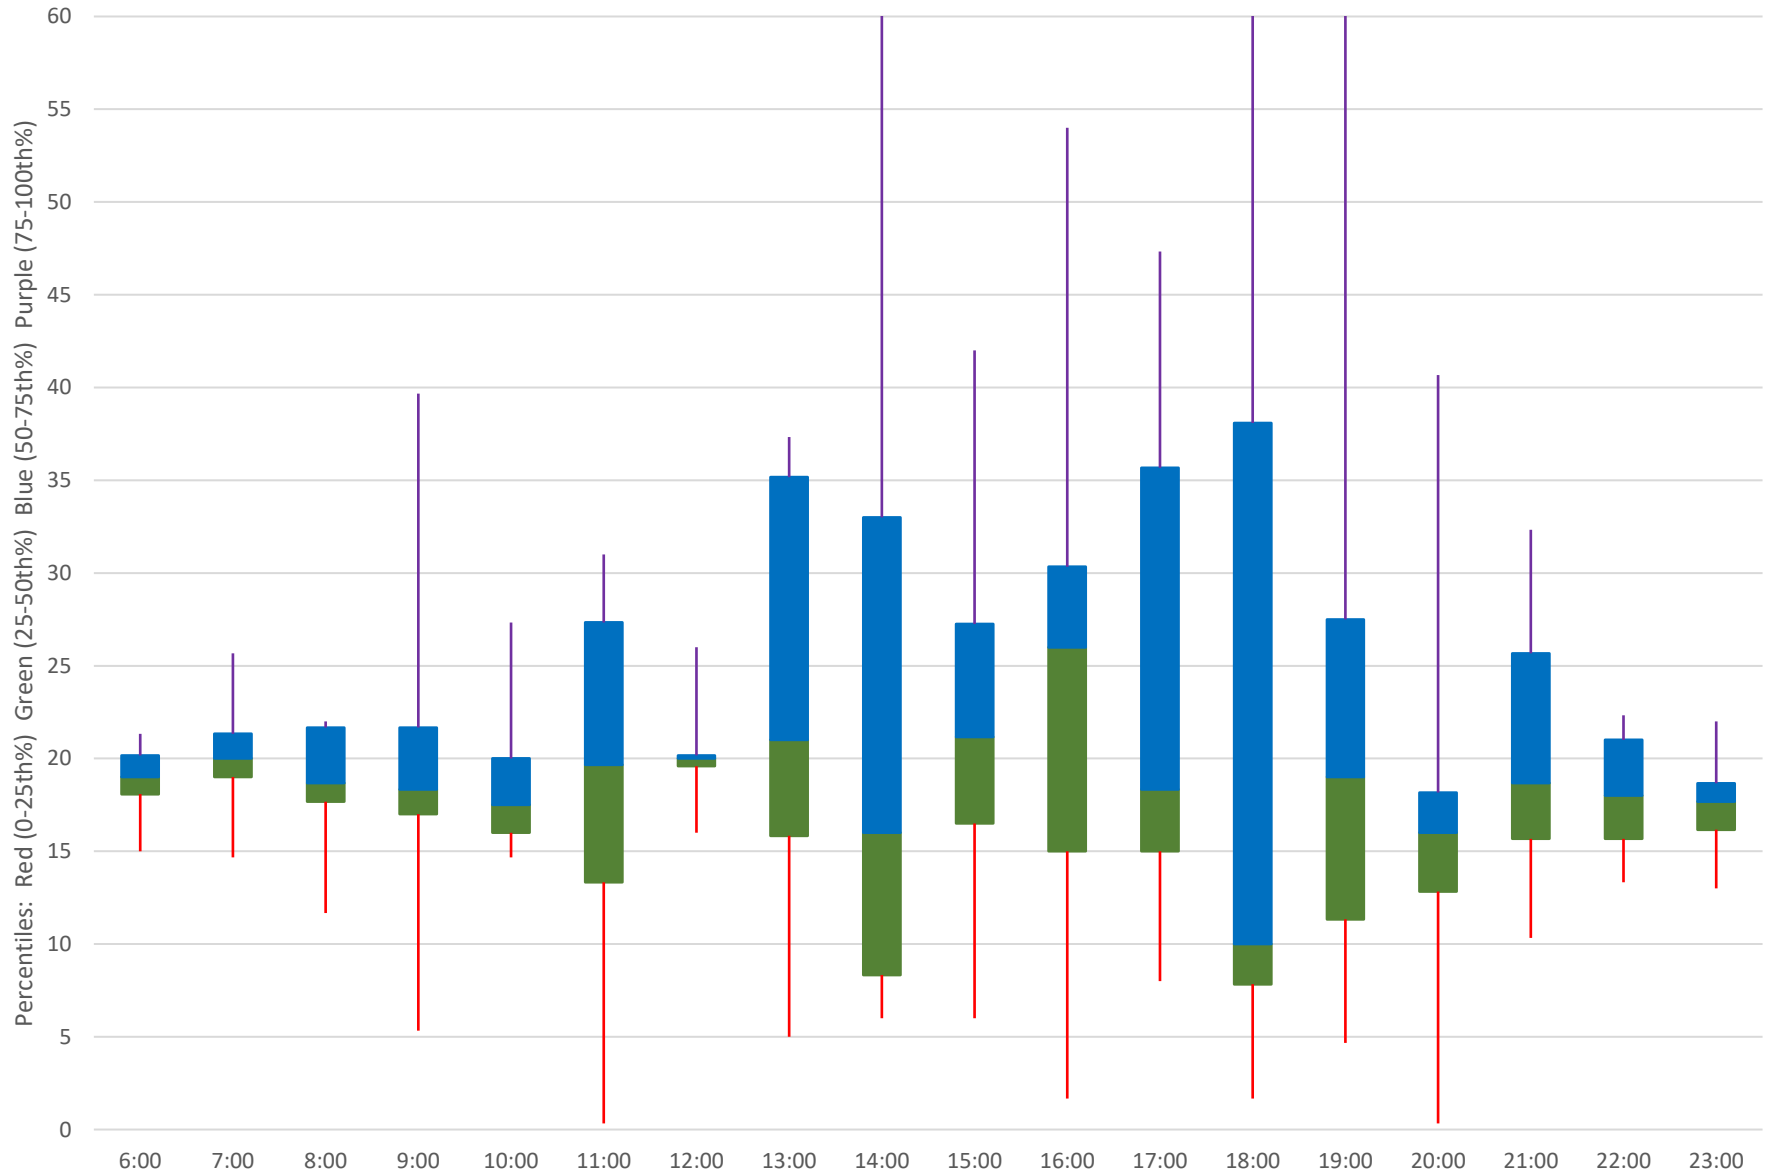

72 Pape Headways at E of Yonge Eastbound September 2021

Quartiles Week 1