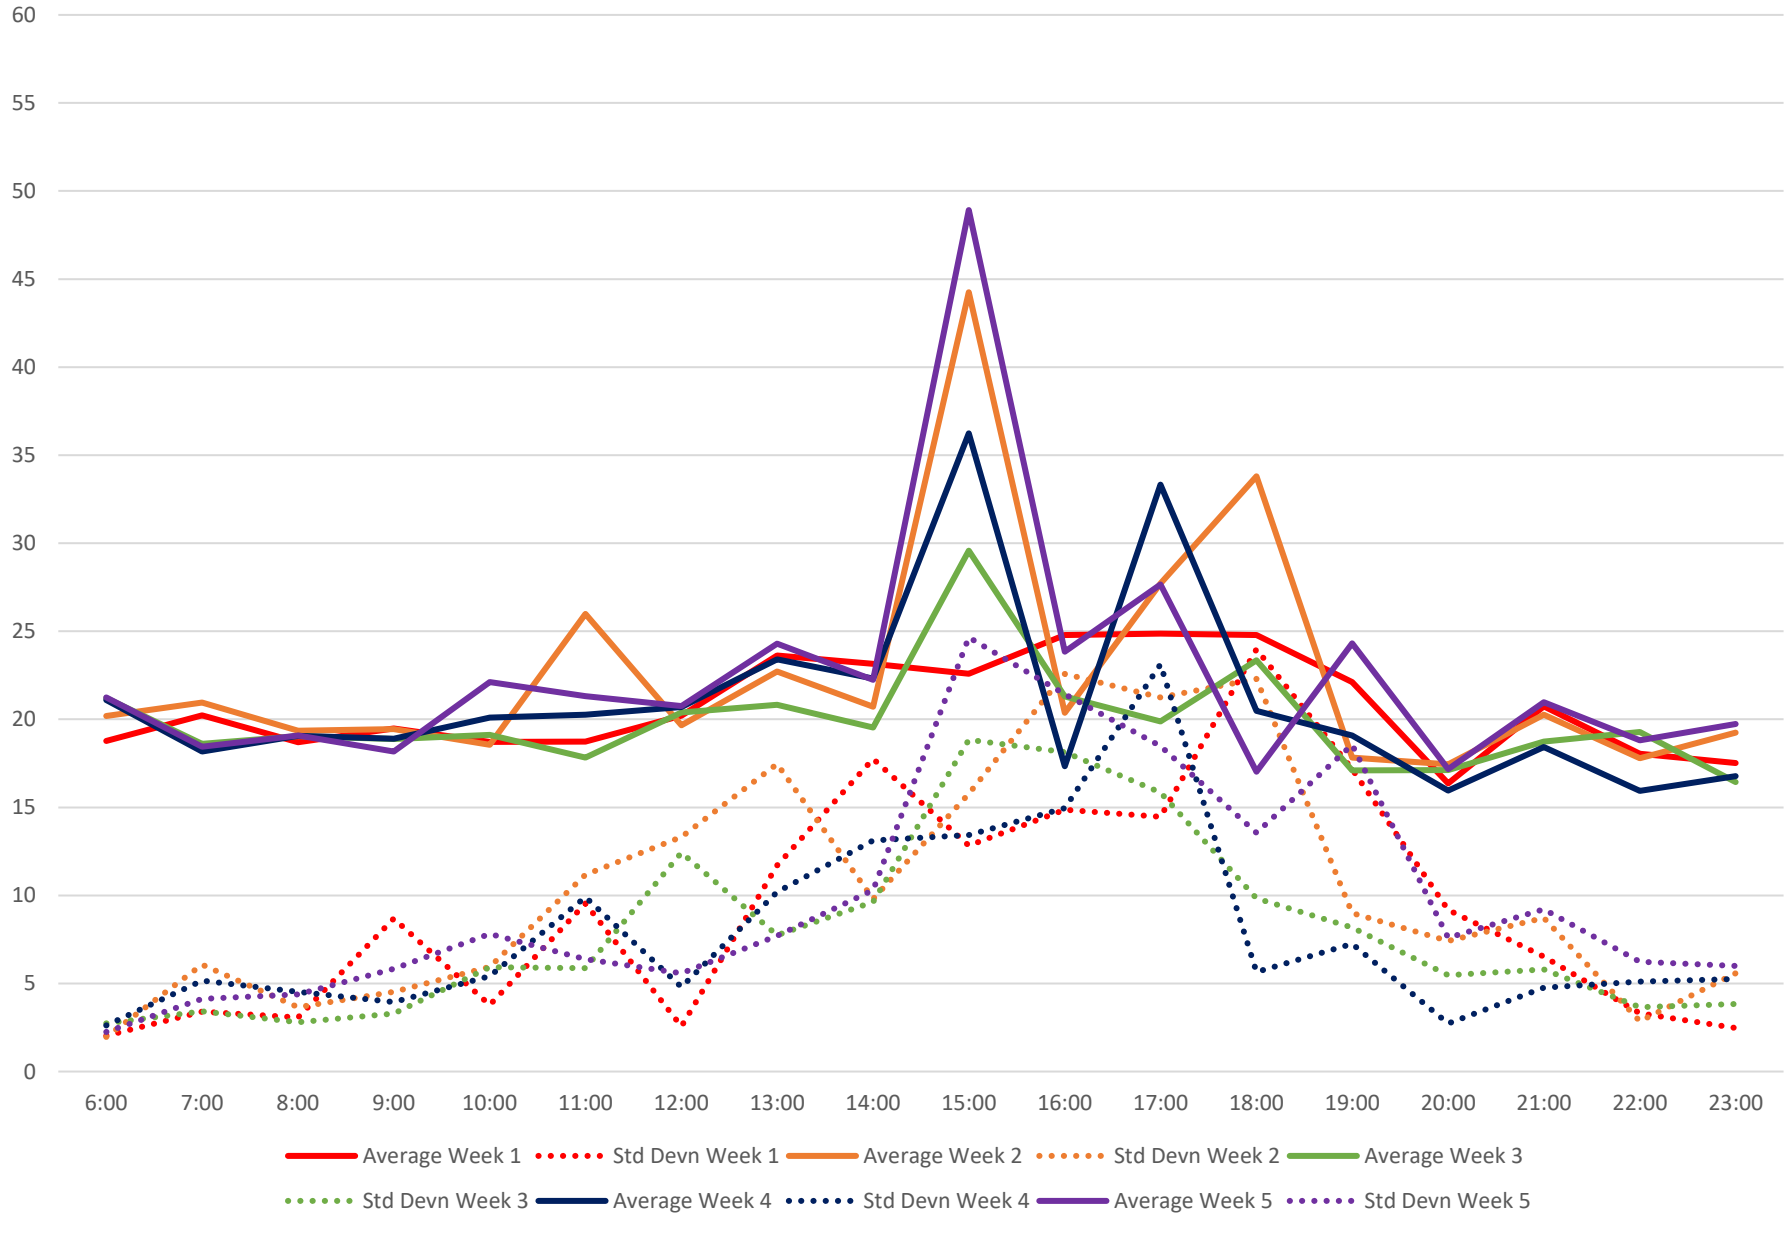

72 Pape Headways at E of Yonge Eastbound September 2021 Weekday Statistics