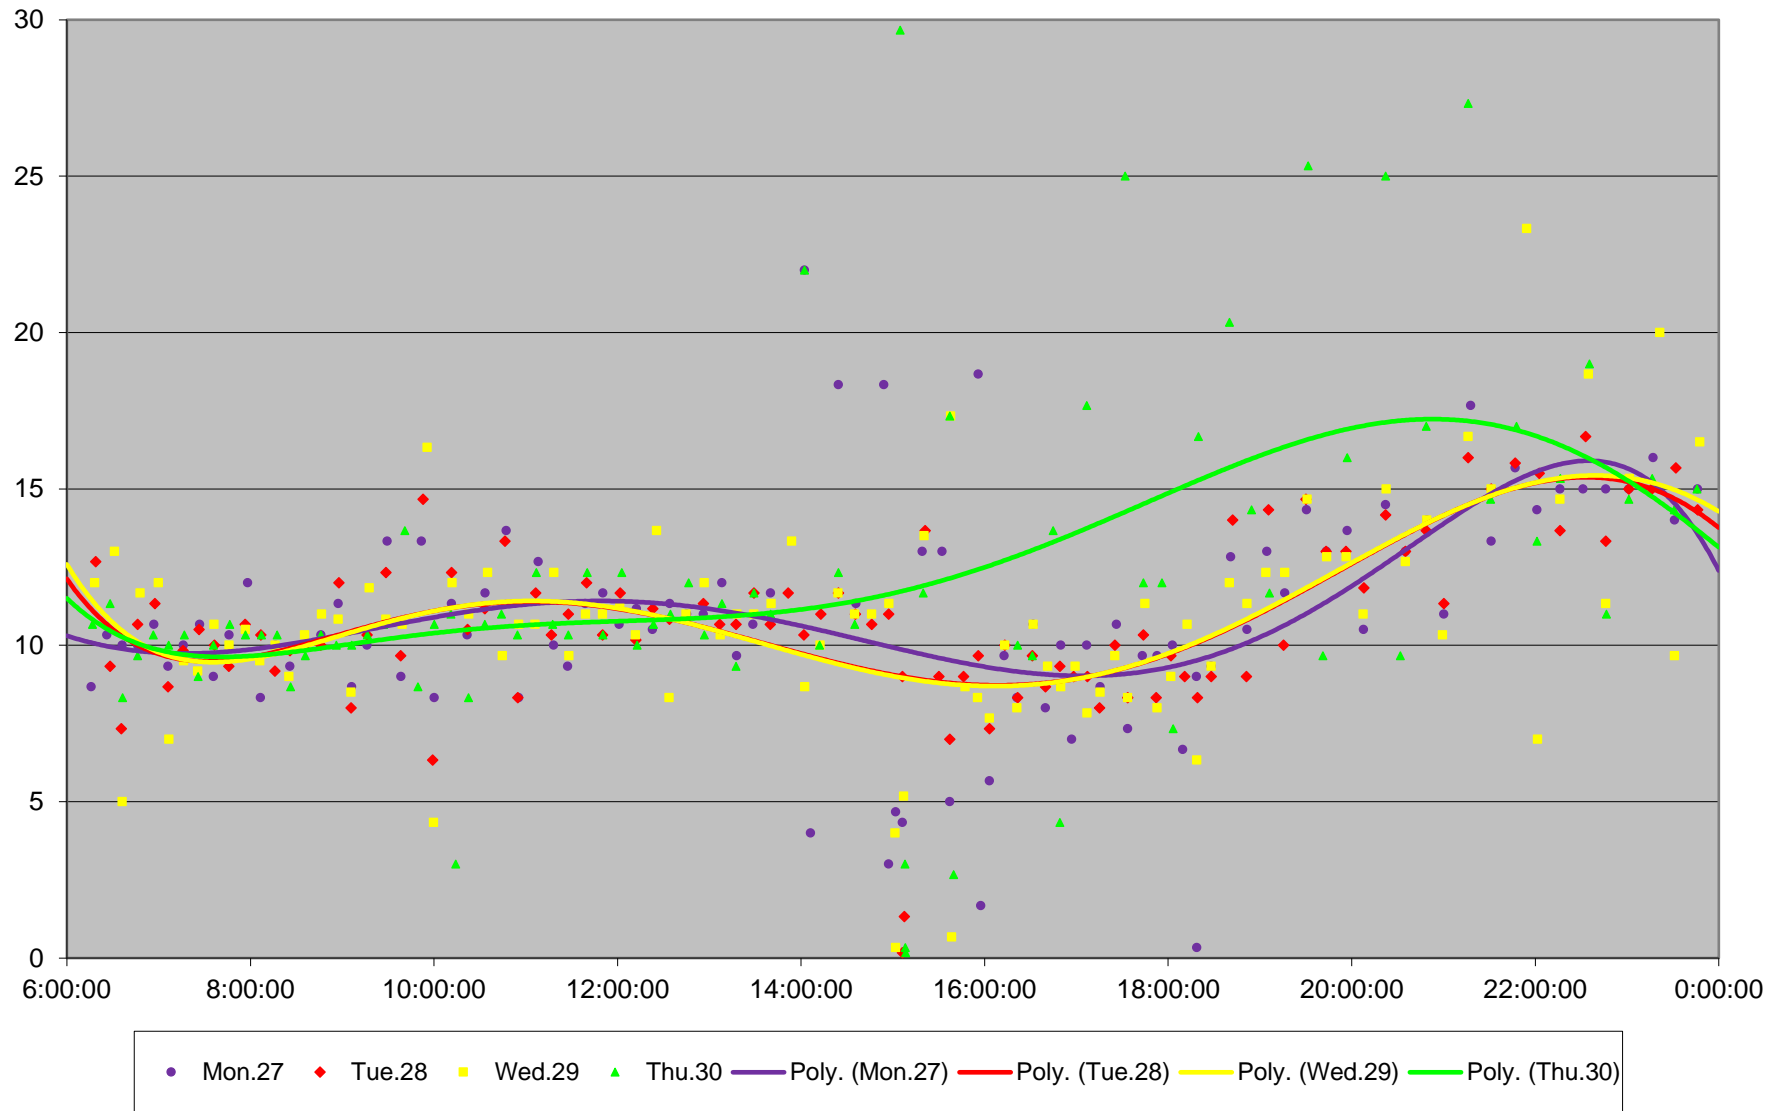

70 O'Connor Headways at Wolverleigh Northbound September 2021