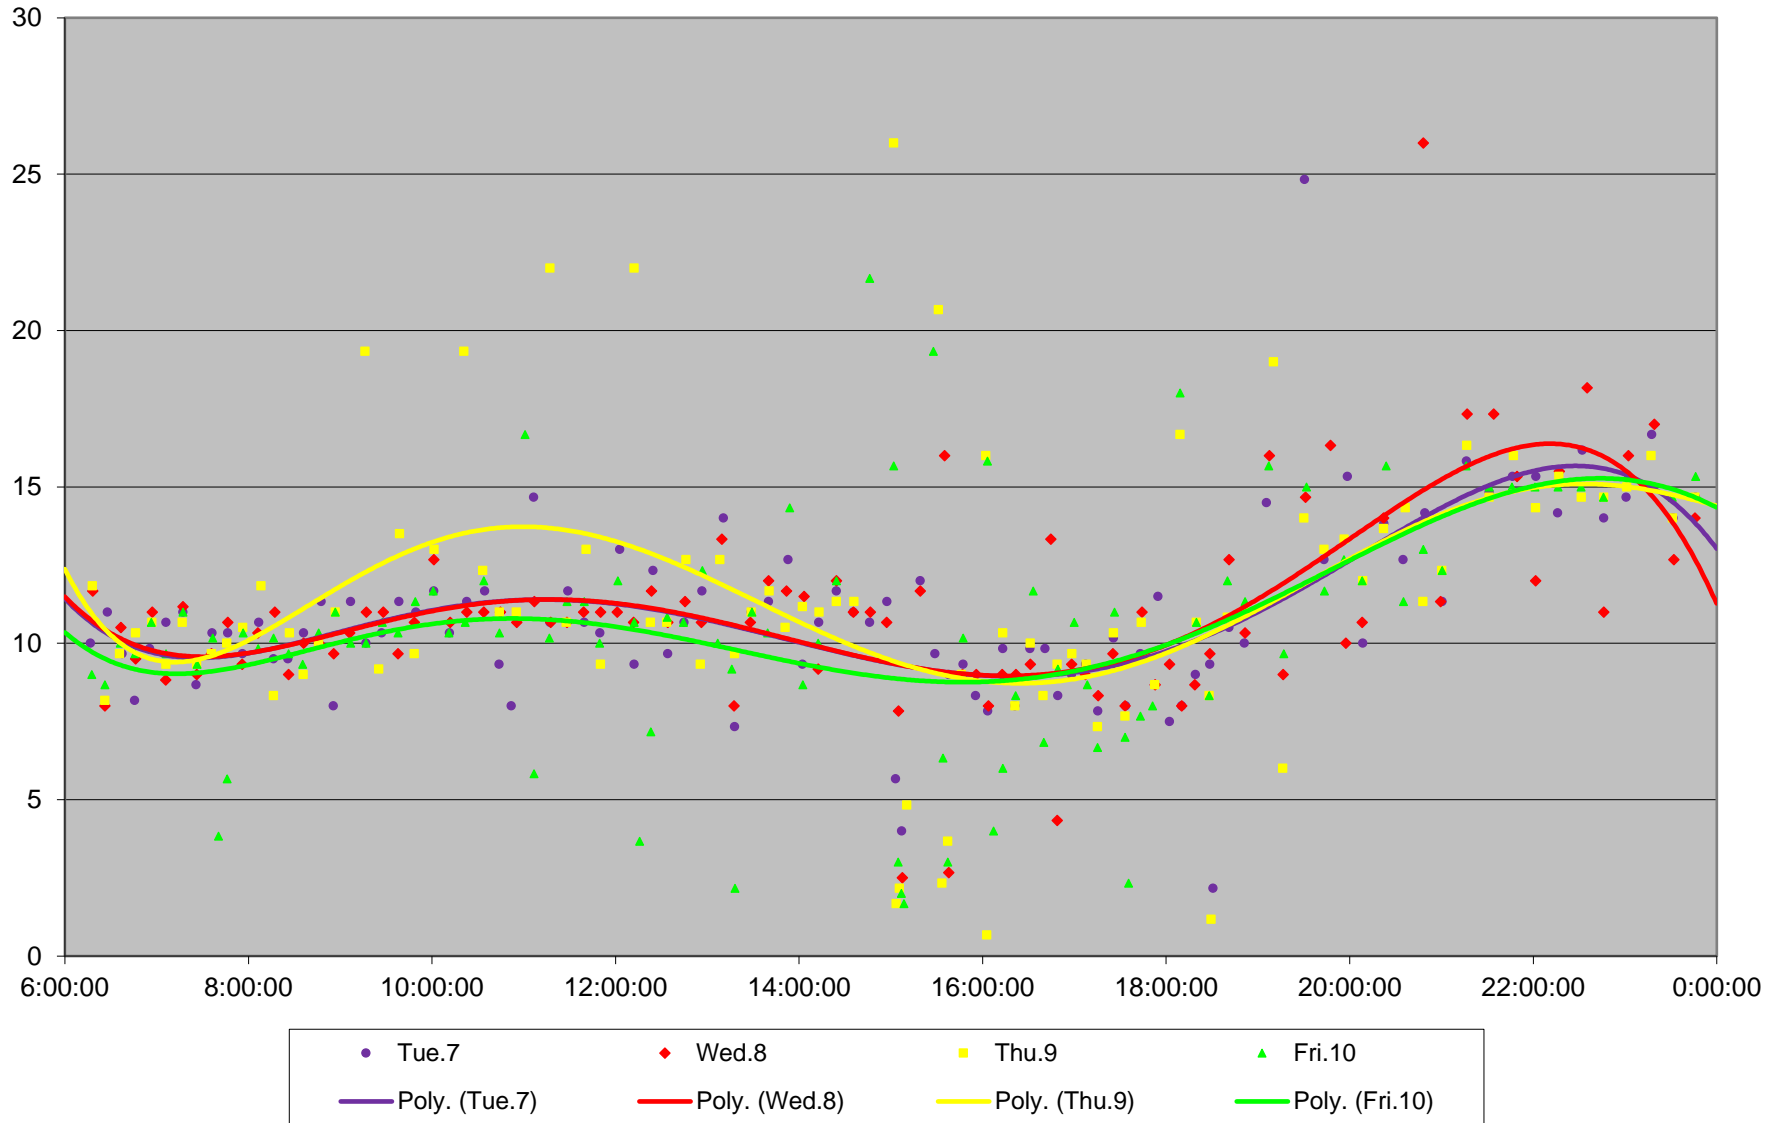

70 O'Connor Headways at Wolverleigh Northbound September 2021