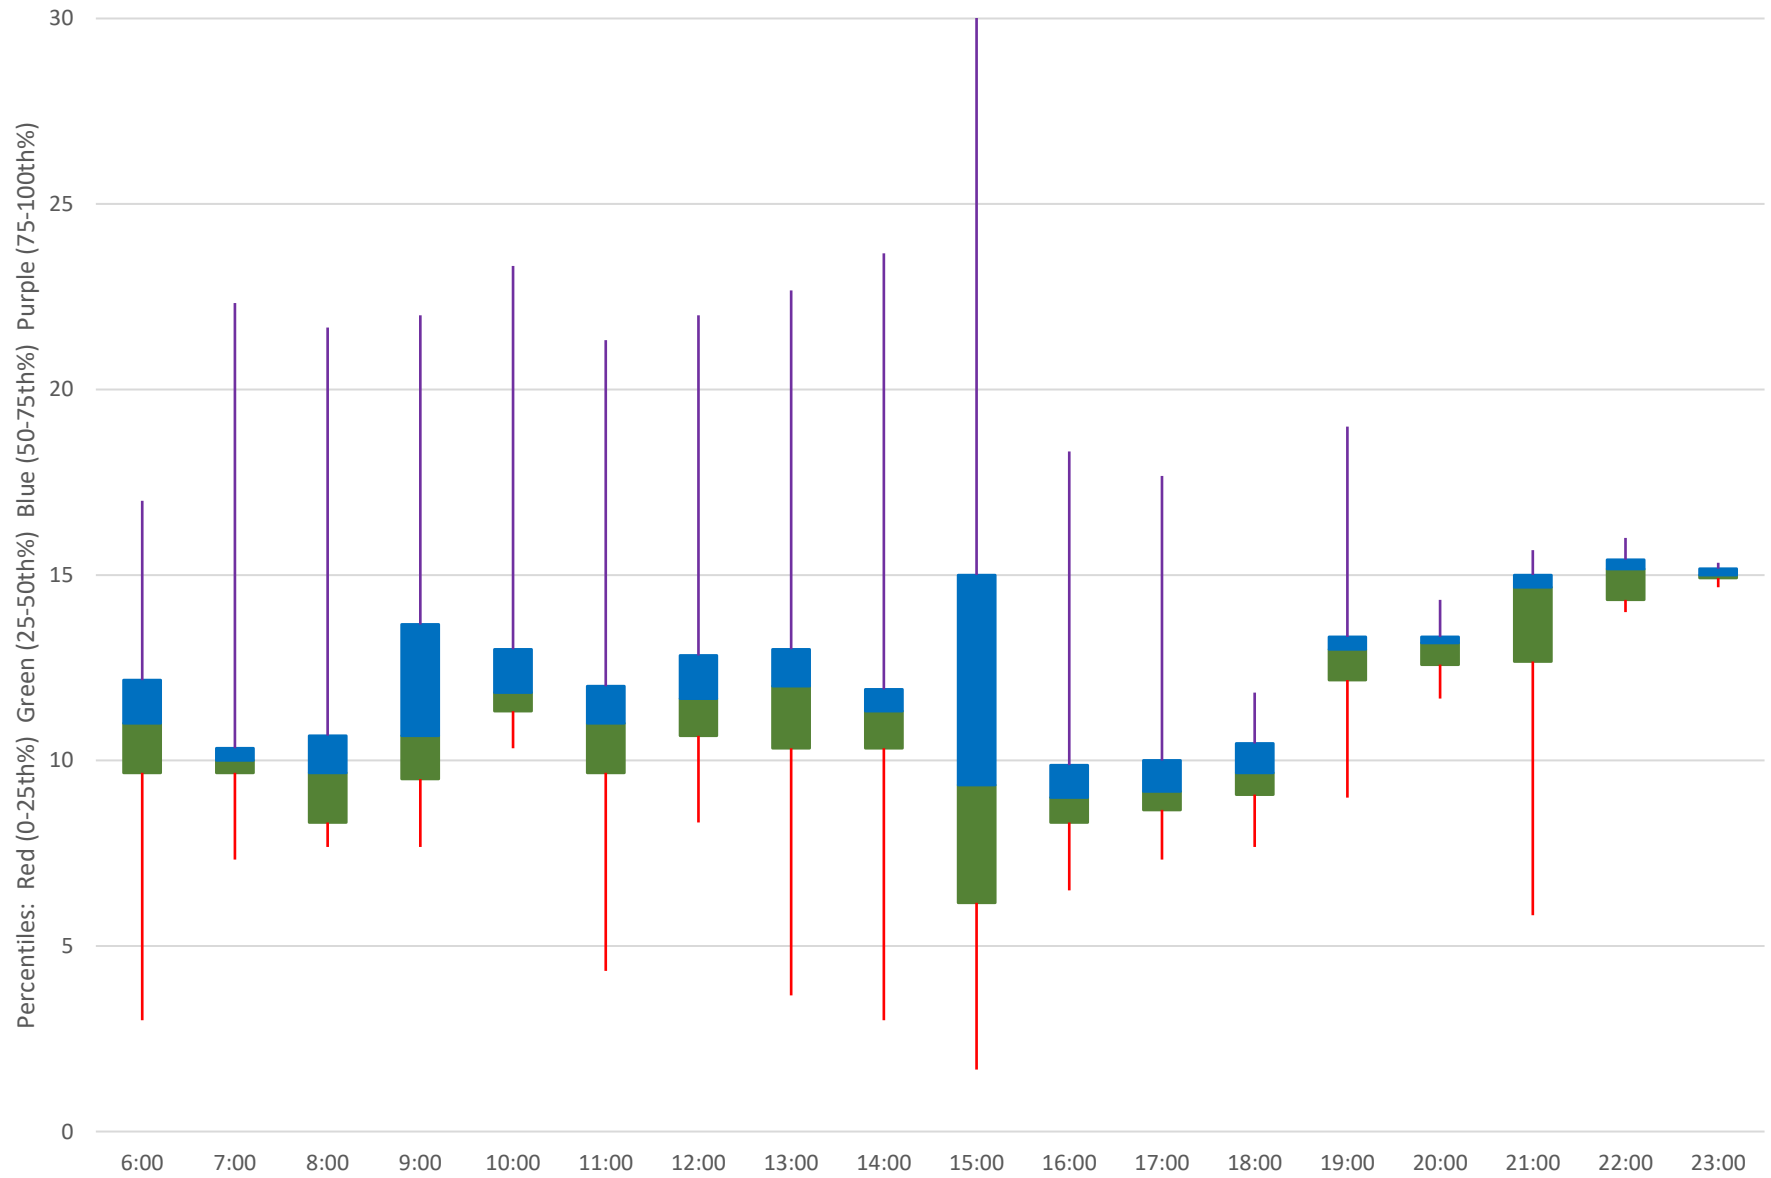

70 O'Connor Headways at Wolverleigh Northbound September 2021

Quartiles Week 1