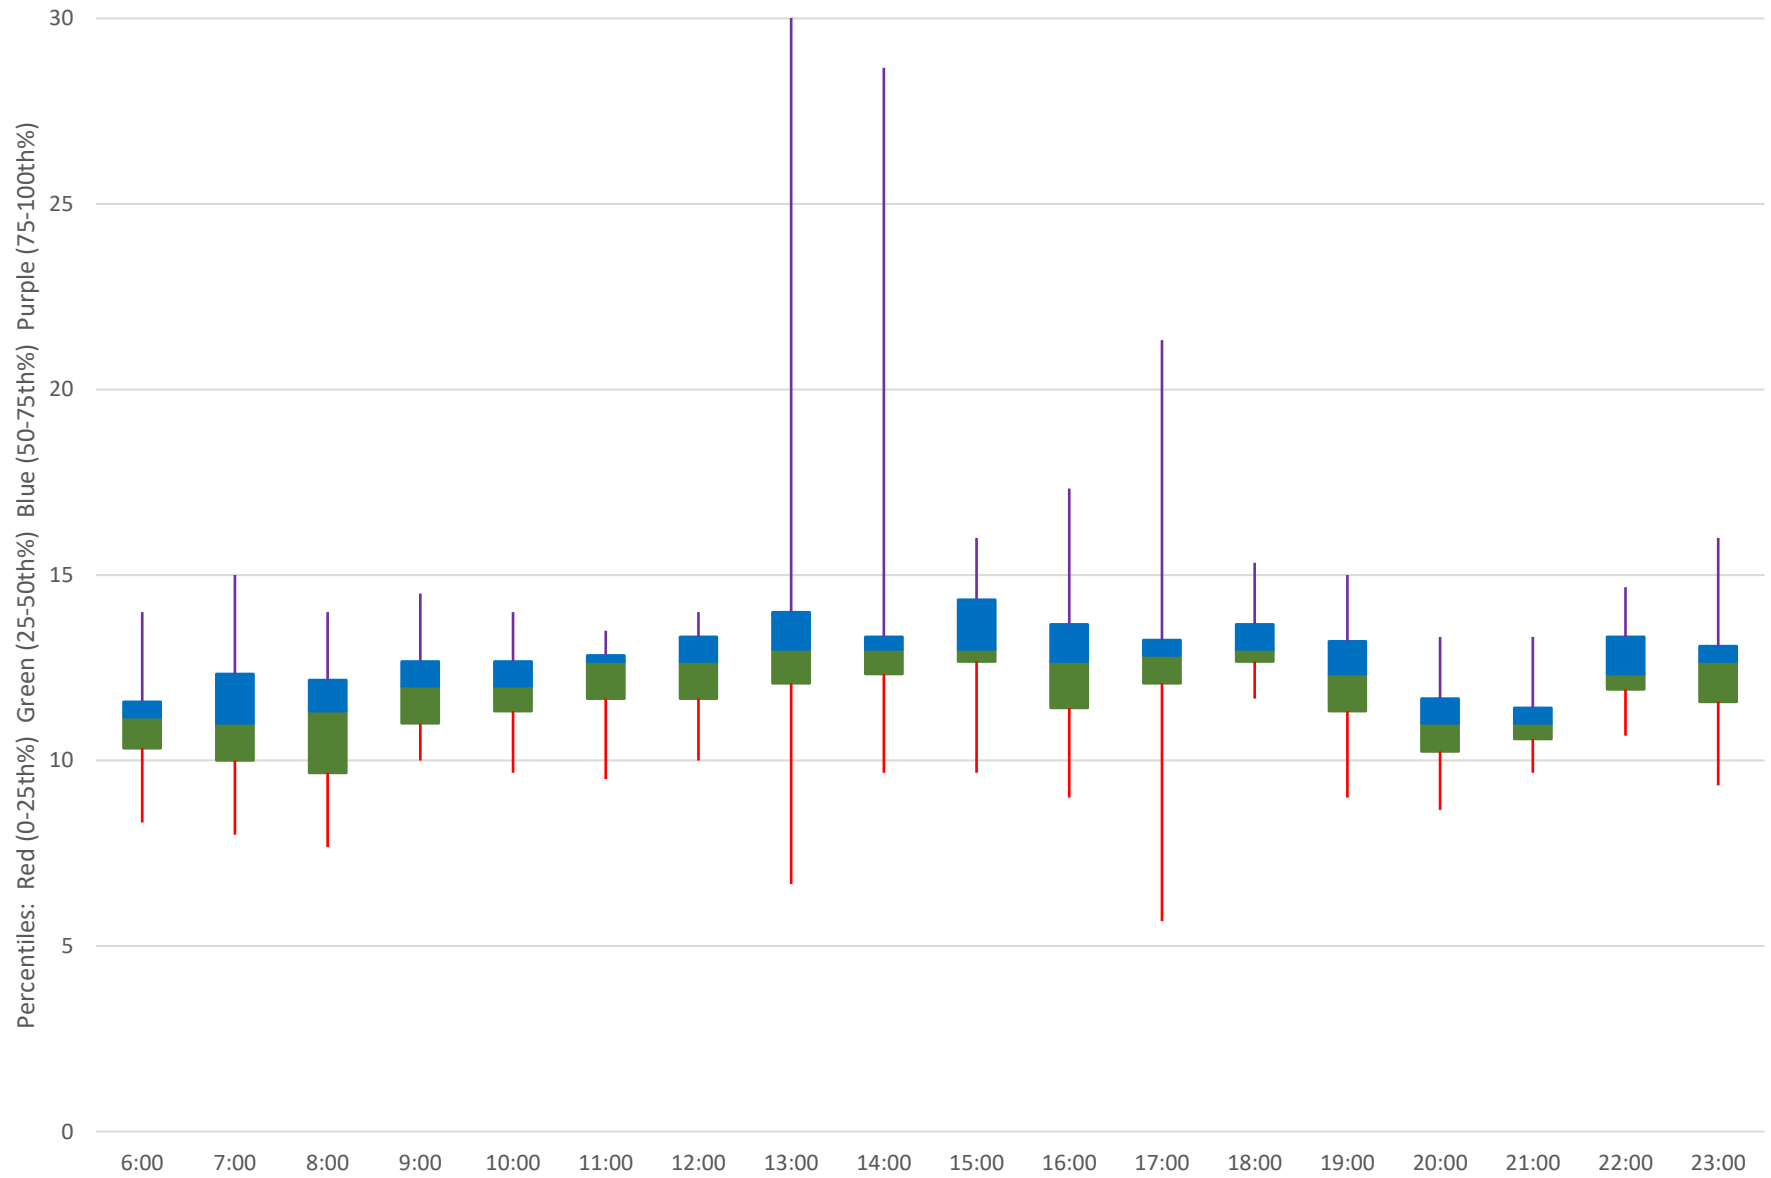

70 O'Connor Headways at Wolverleigh Northbound September 2021

Quartiles Saturdays