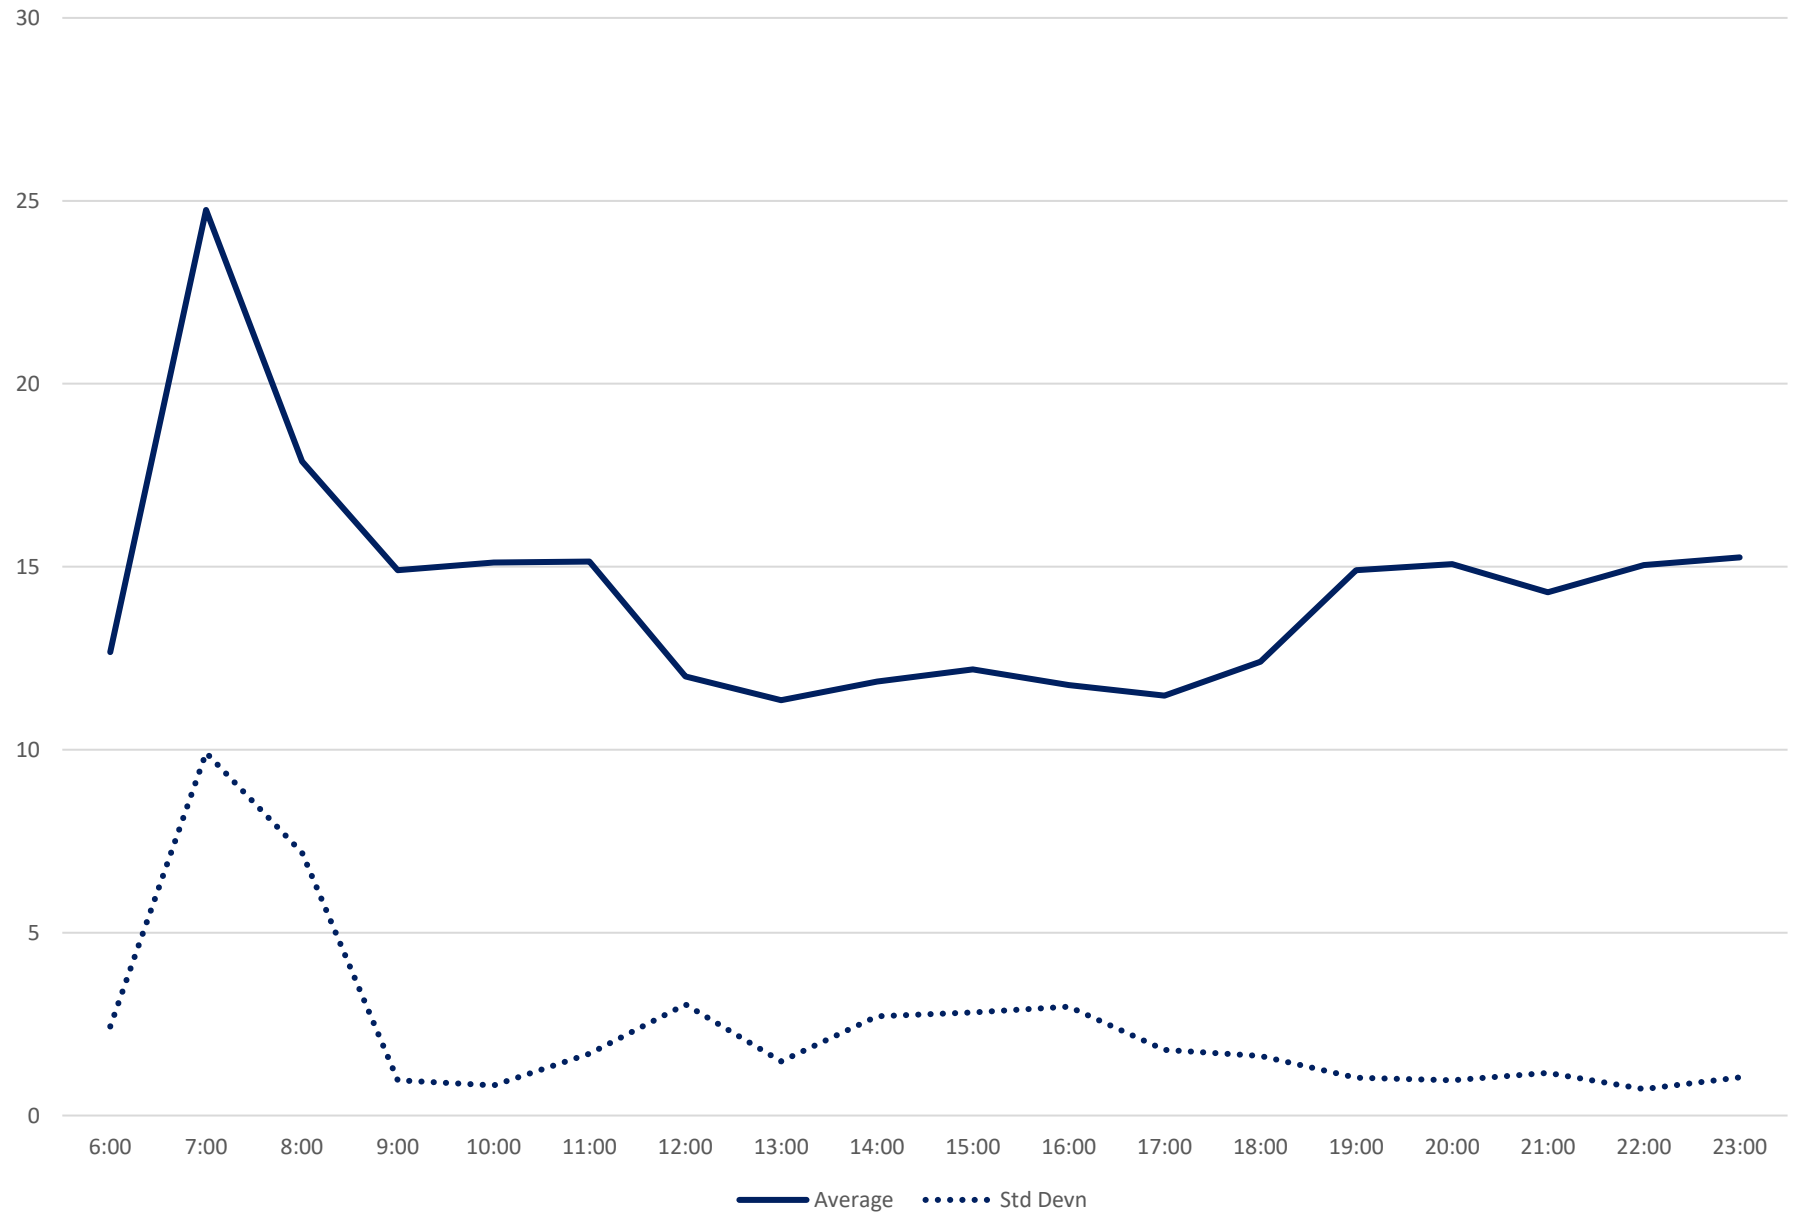

70 O'Connor Headways at Wolverleigh Northbound September 2021 Sunday Statistics