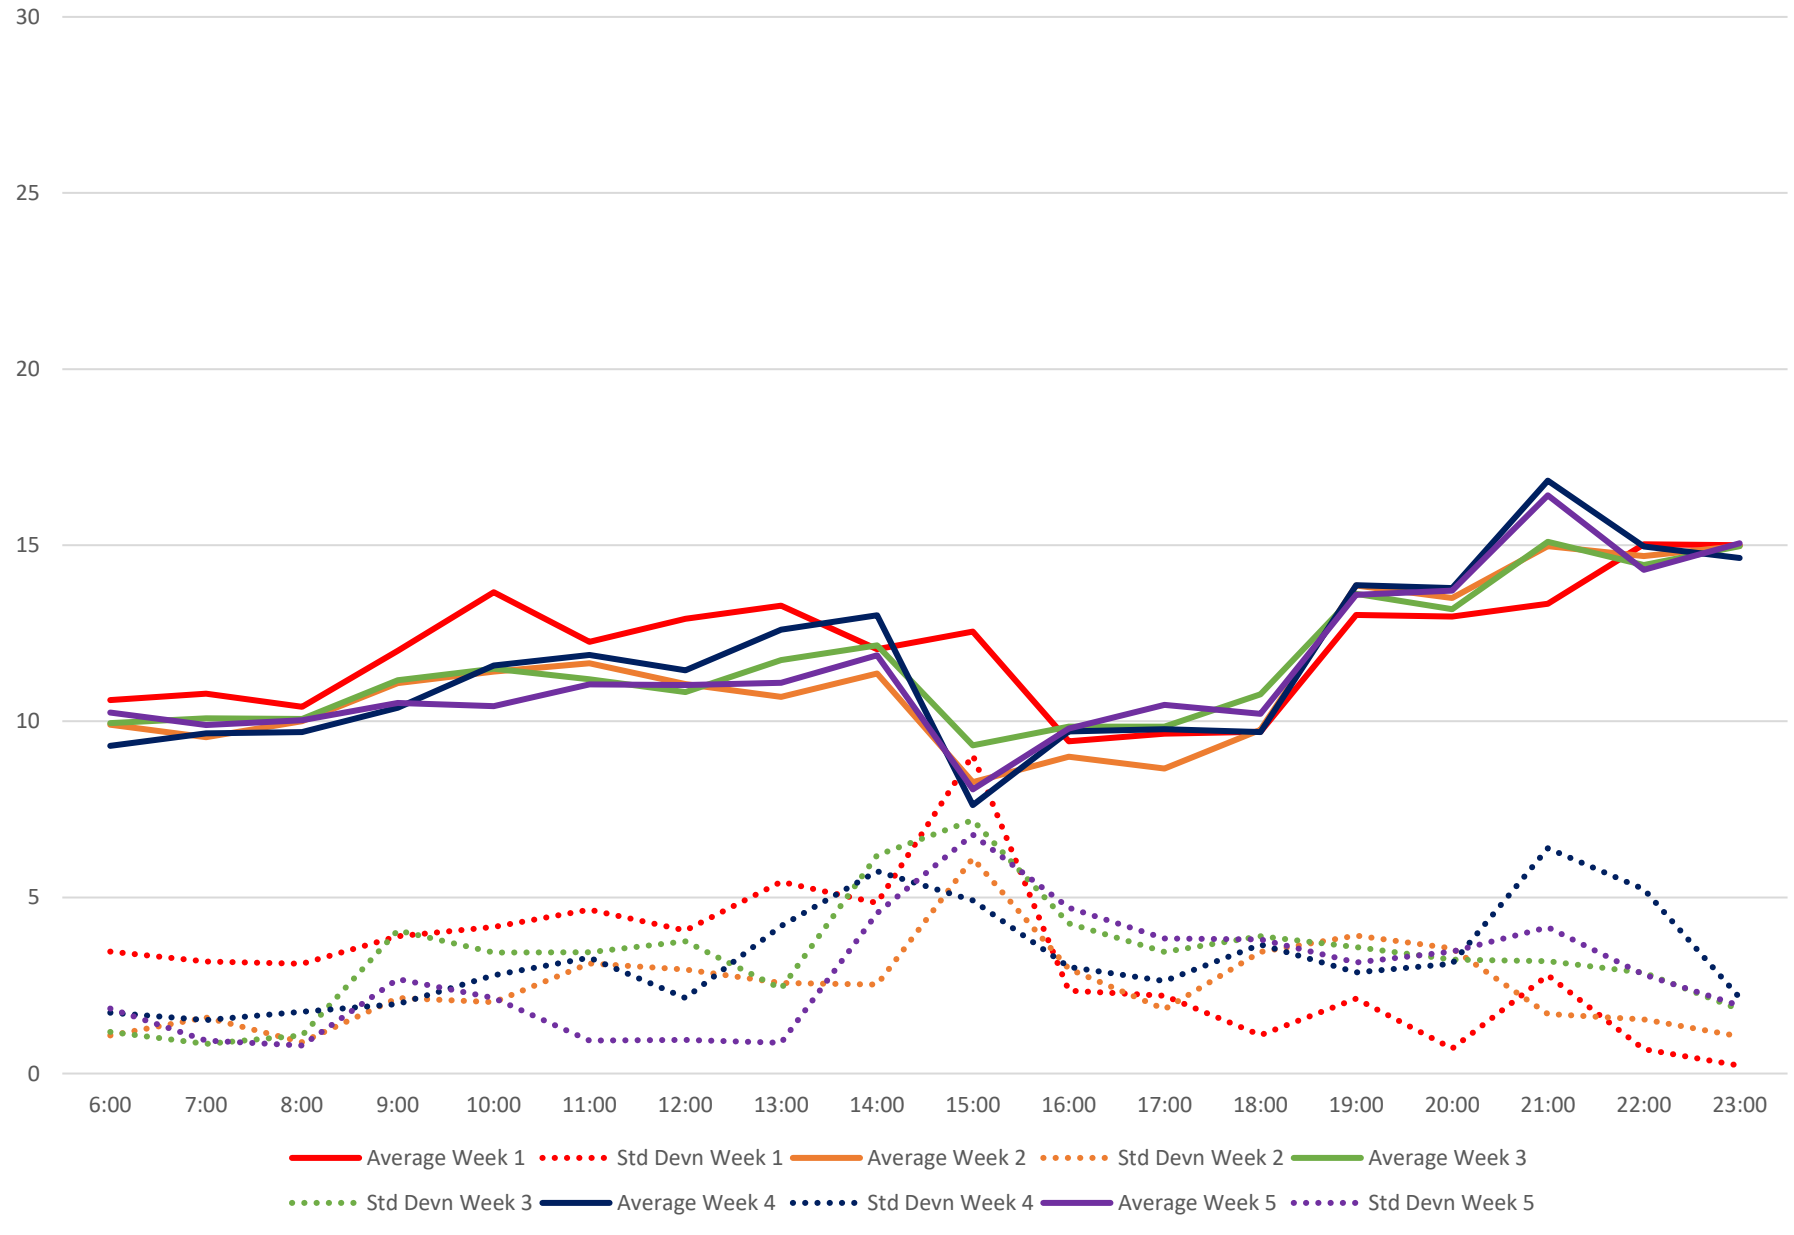

70 O'Connor Headways at Wolverleigh Northbound September 2021 Weekday Statistics

70 O'Connor Headways at Wolverleigh Northbound September 2021