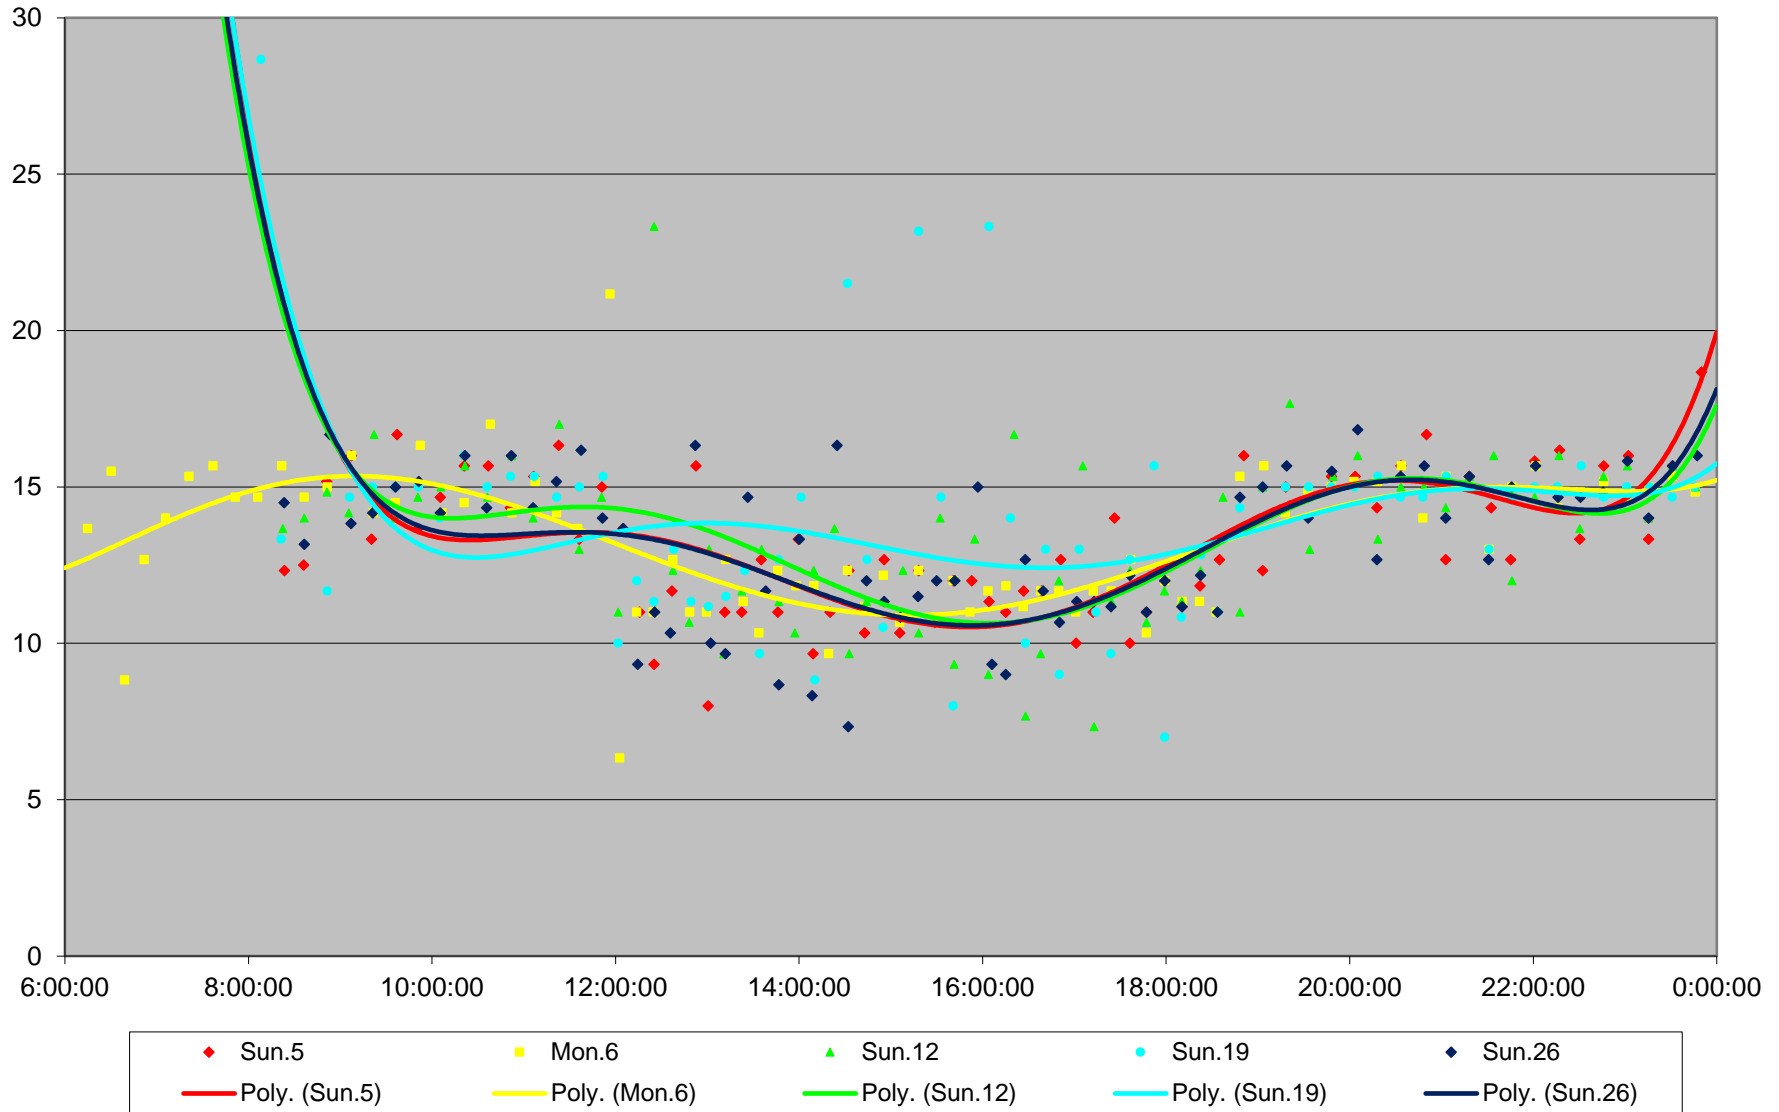

## Quartiles Saturdays

70 O'Connor Headways at Wolverleigh Northbound September 2021 Sunday Statistics

70 O'Connor Headways at Wolverleigh Northbound September 2021