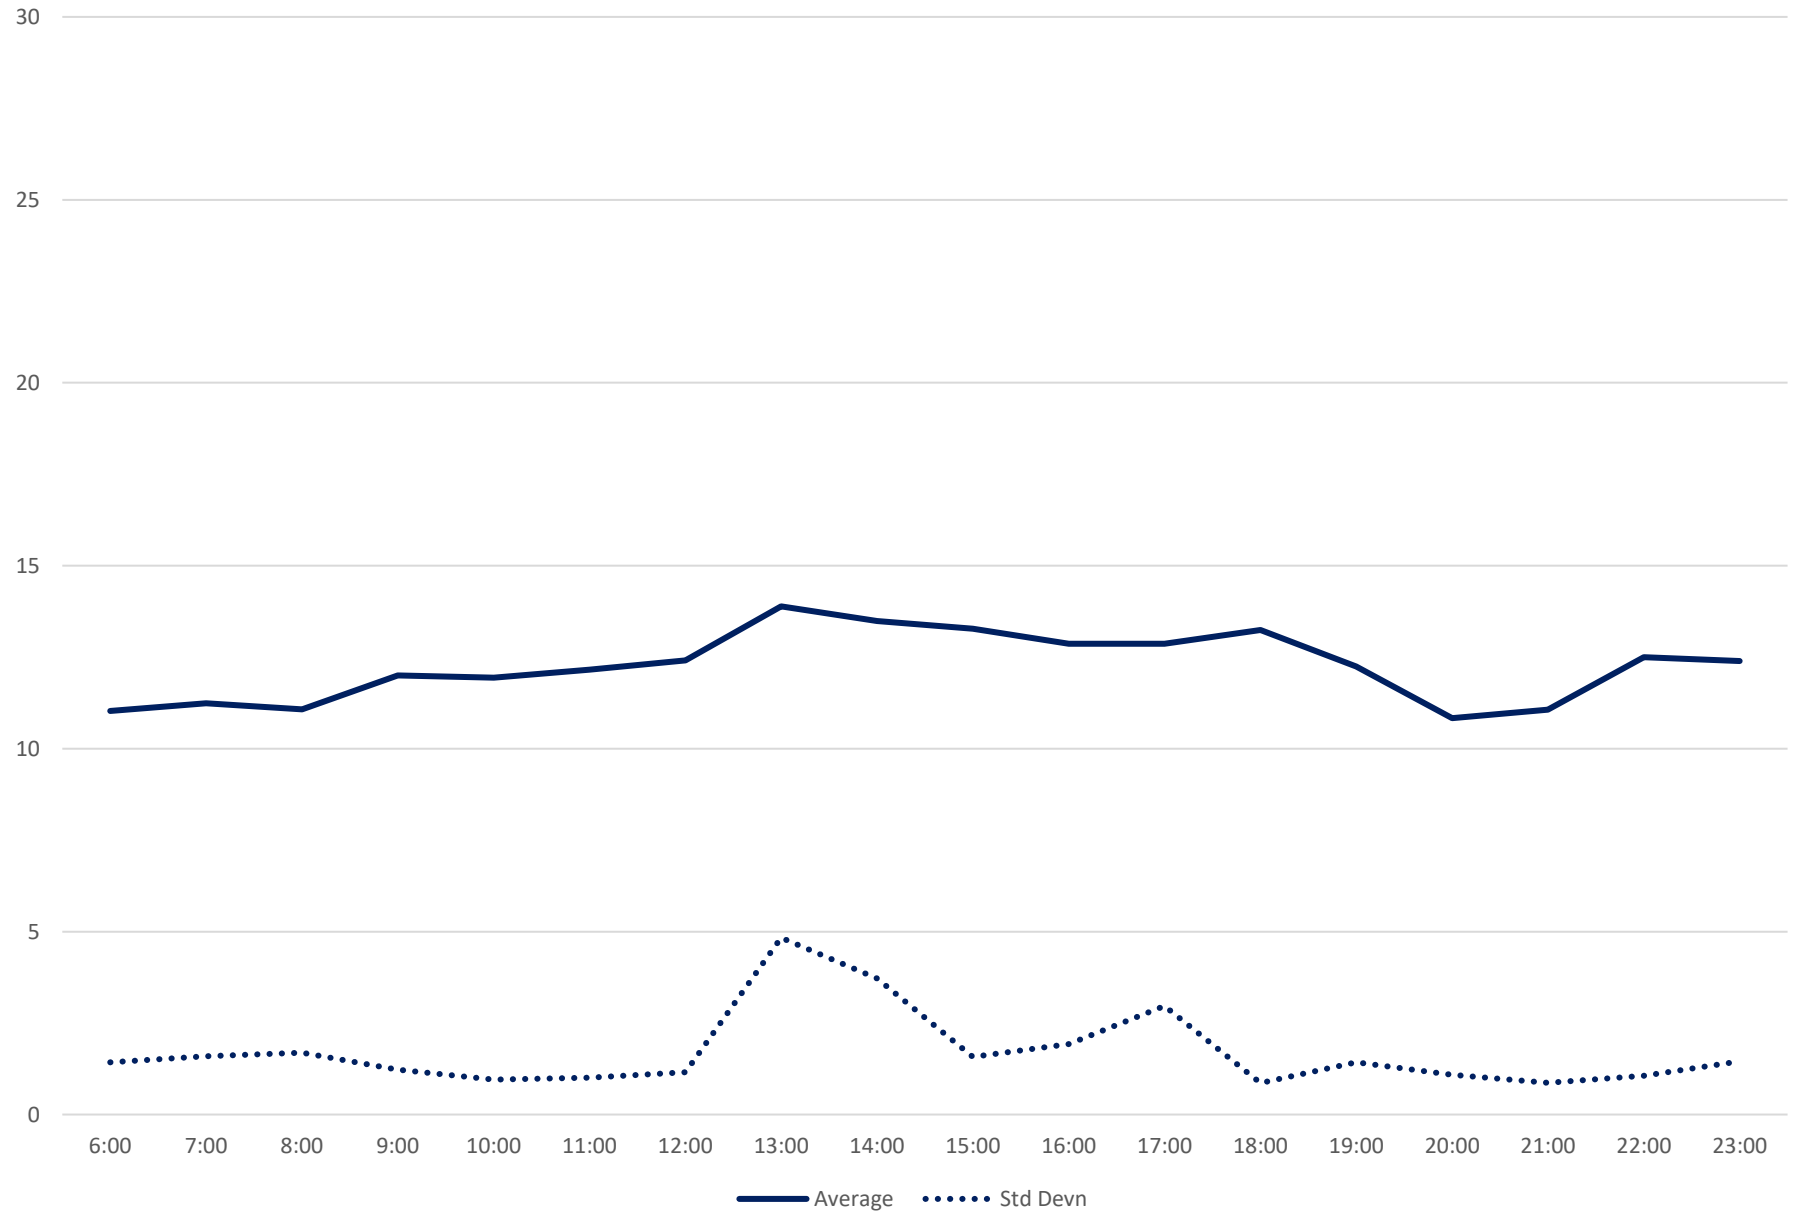

70 O'Connor Headways at Wolverleigh Northbound September 2021 Saturday Statistics