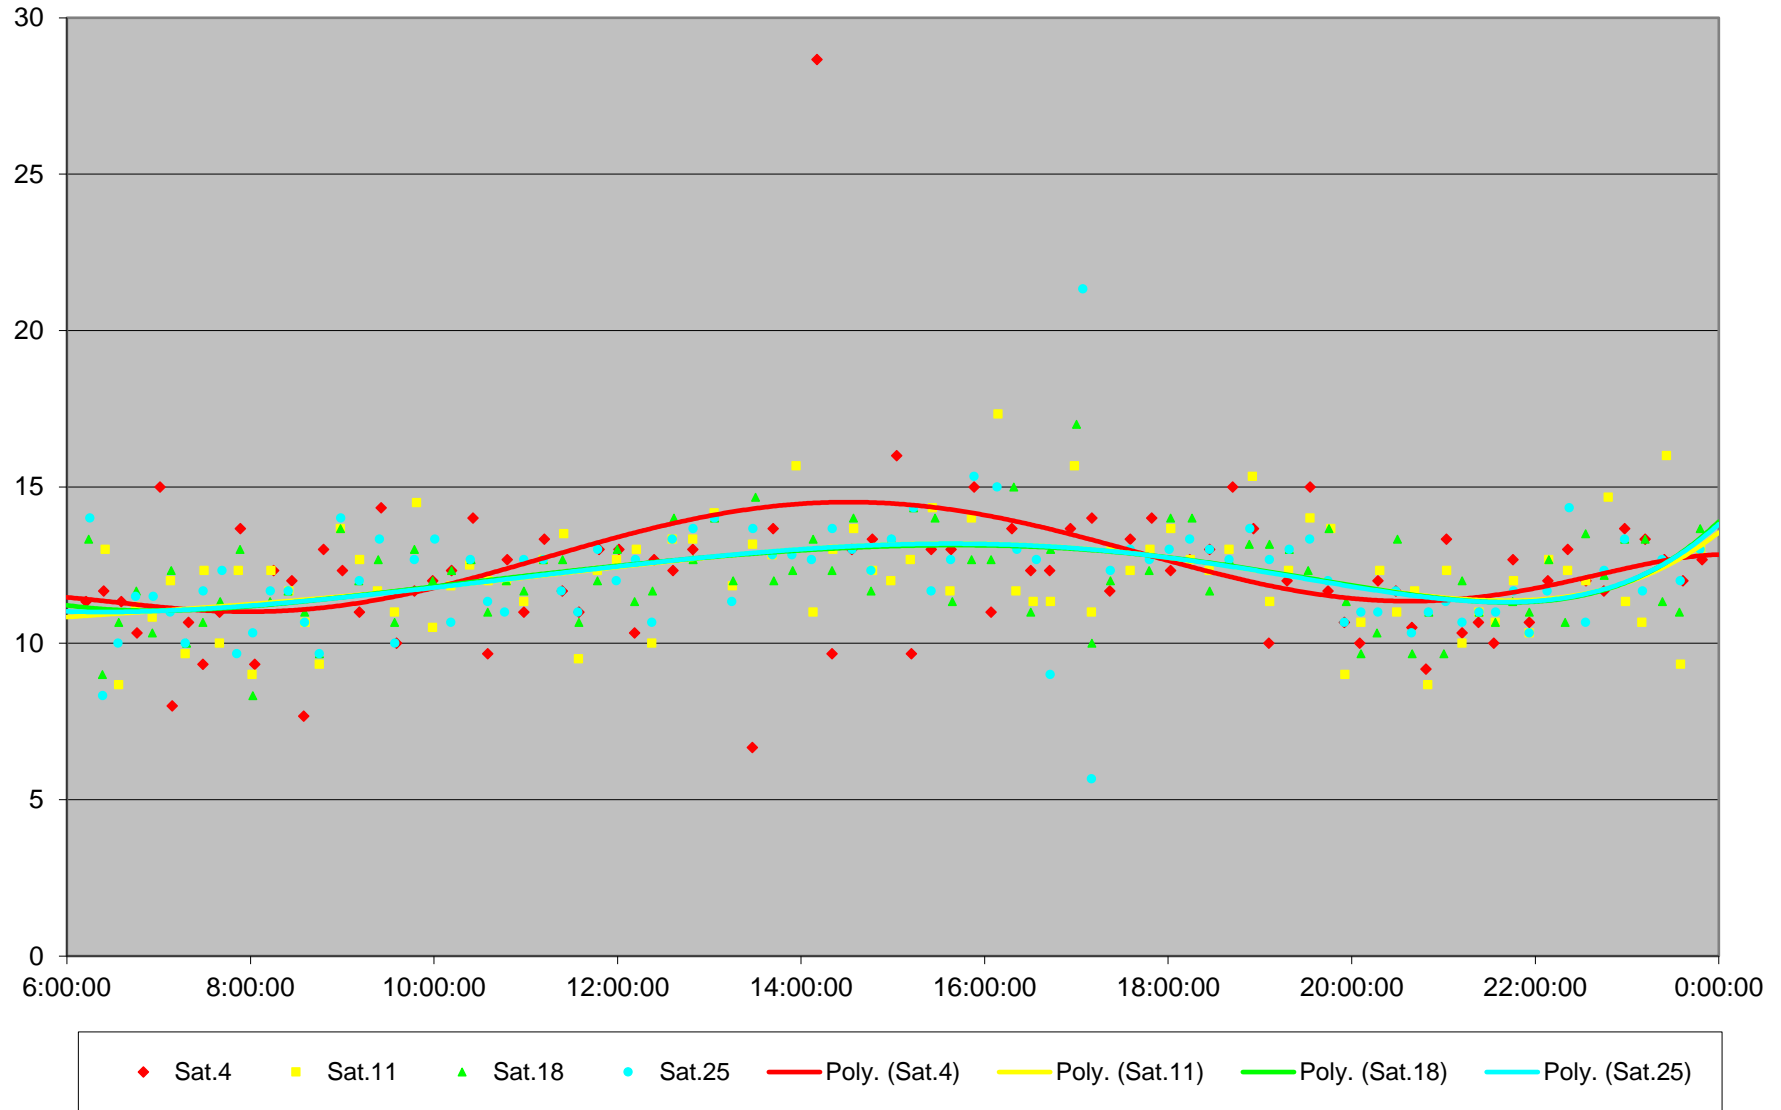

70 O'Connor Headways at Wolverleigh Northbound September 2021