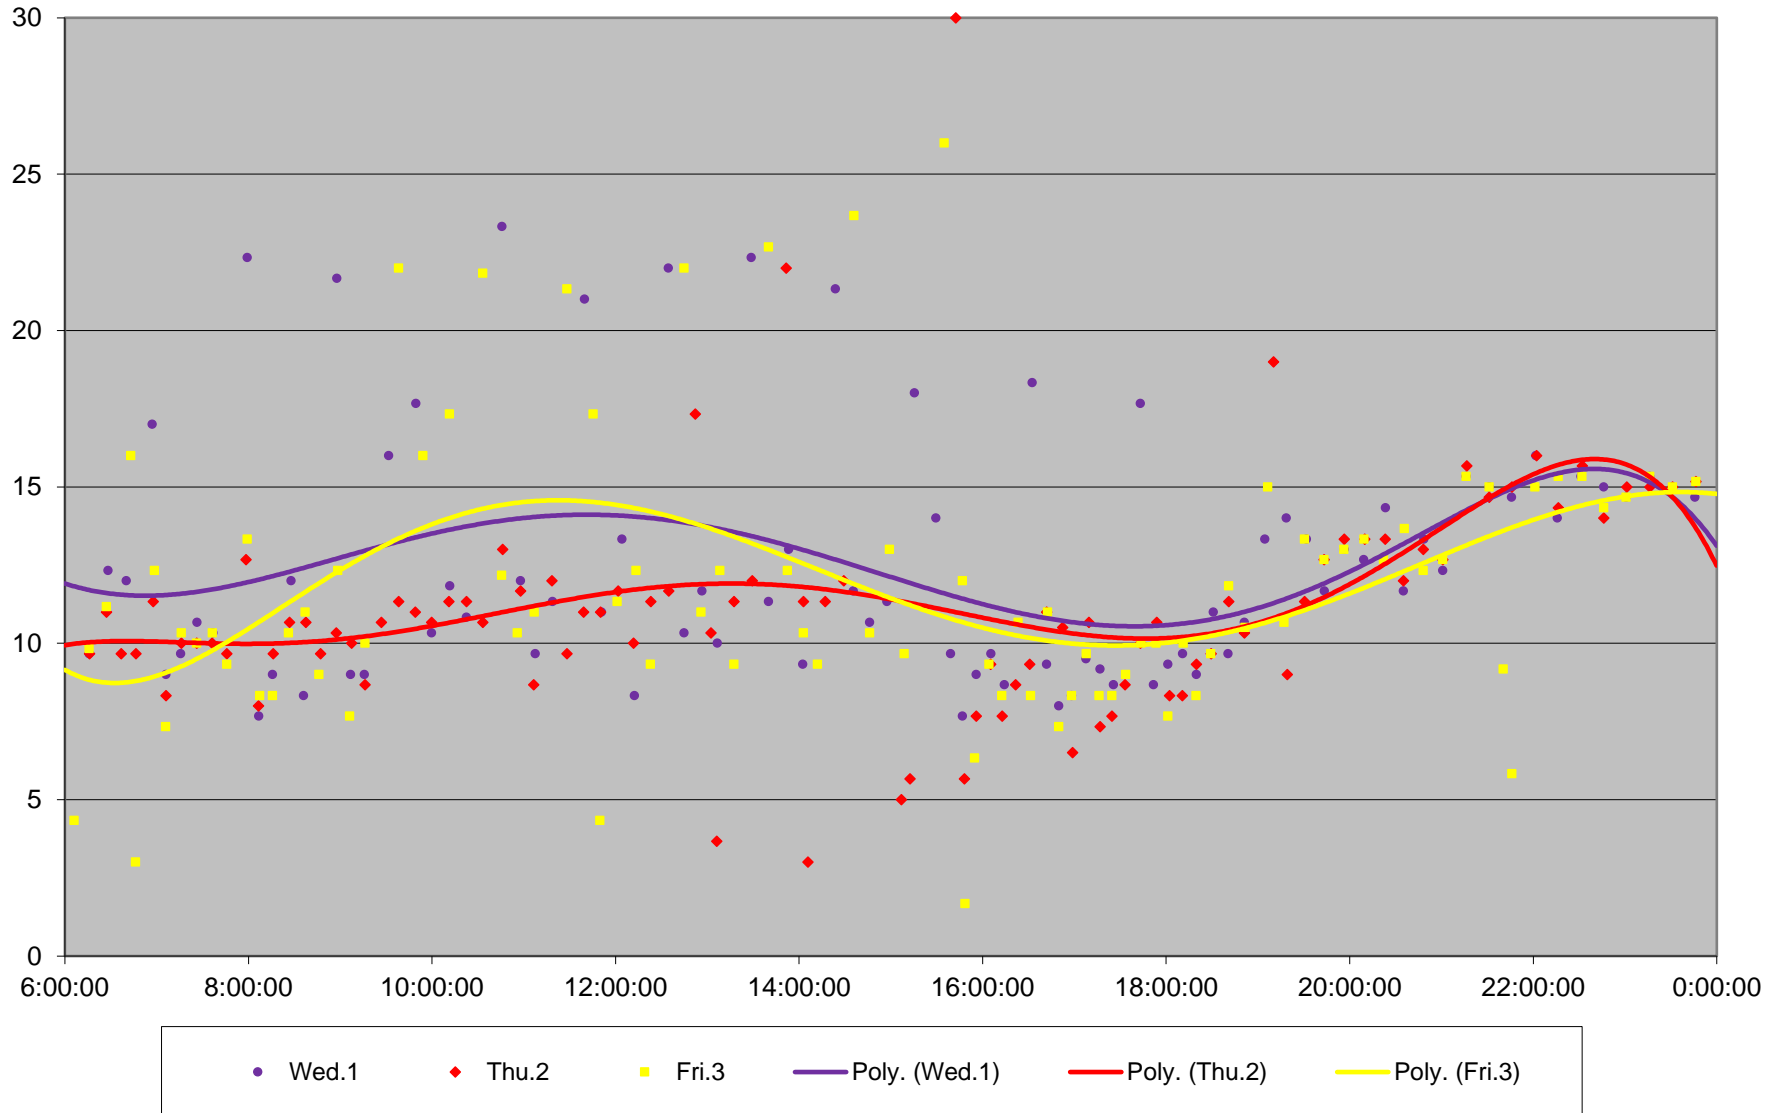

70 O'Connor Headways at Wolverleigh Northbound September 2021 Weekday Statistics

70 O'Connor Headways at Wolverleigh Northbound September 2021