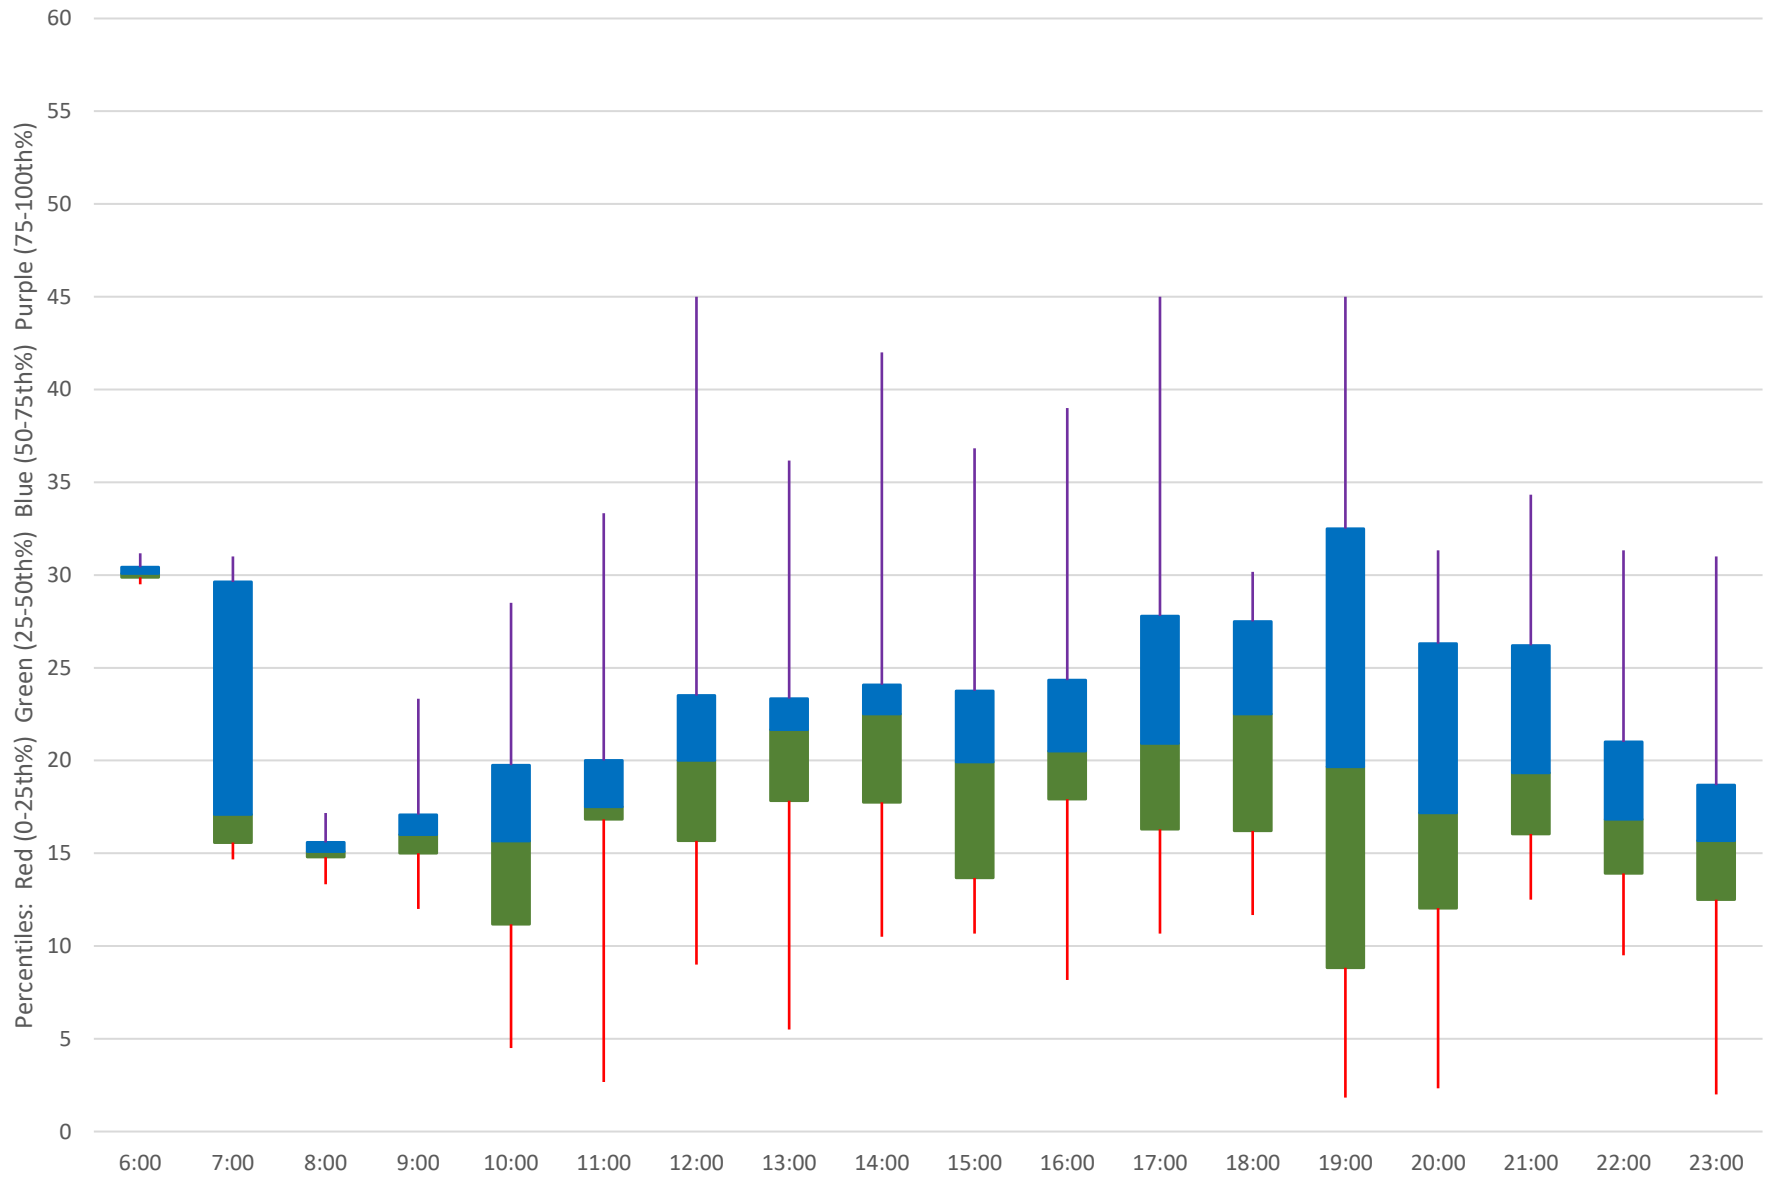

65 Parliament Headways at W of Castle Frank Stn Southbound September 2021

Quartiles Saturdays