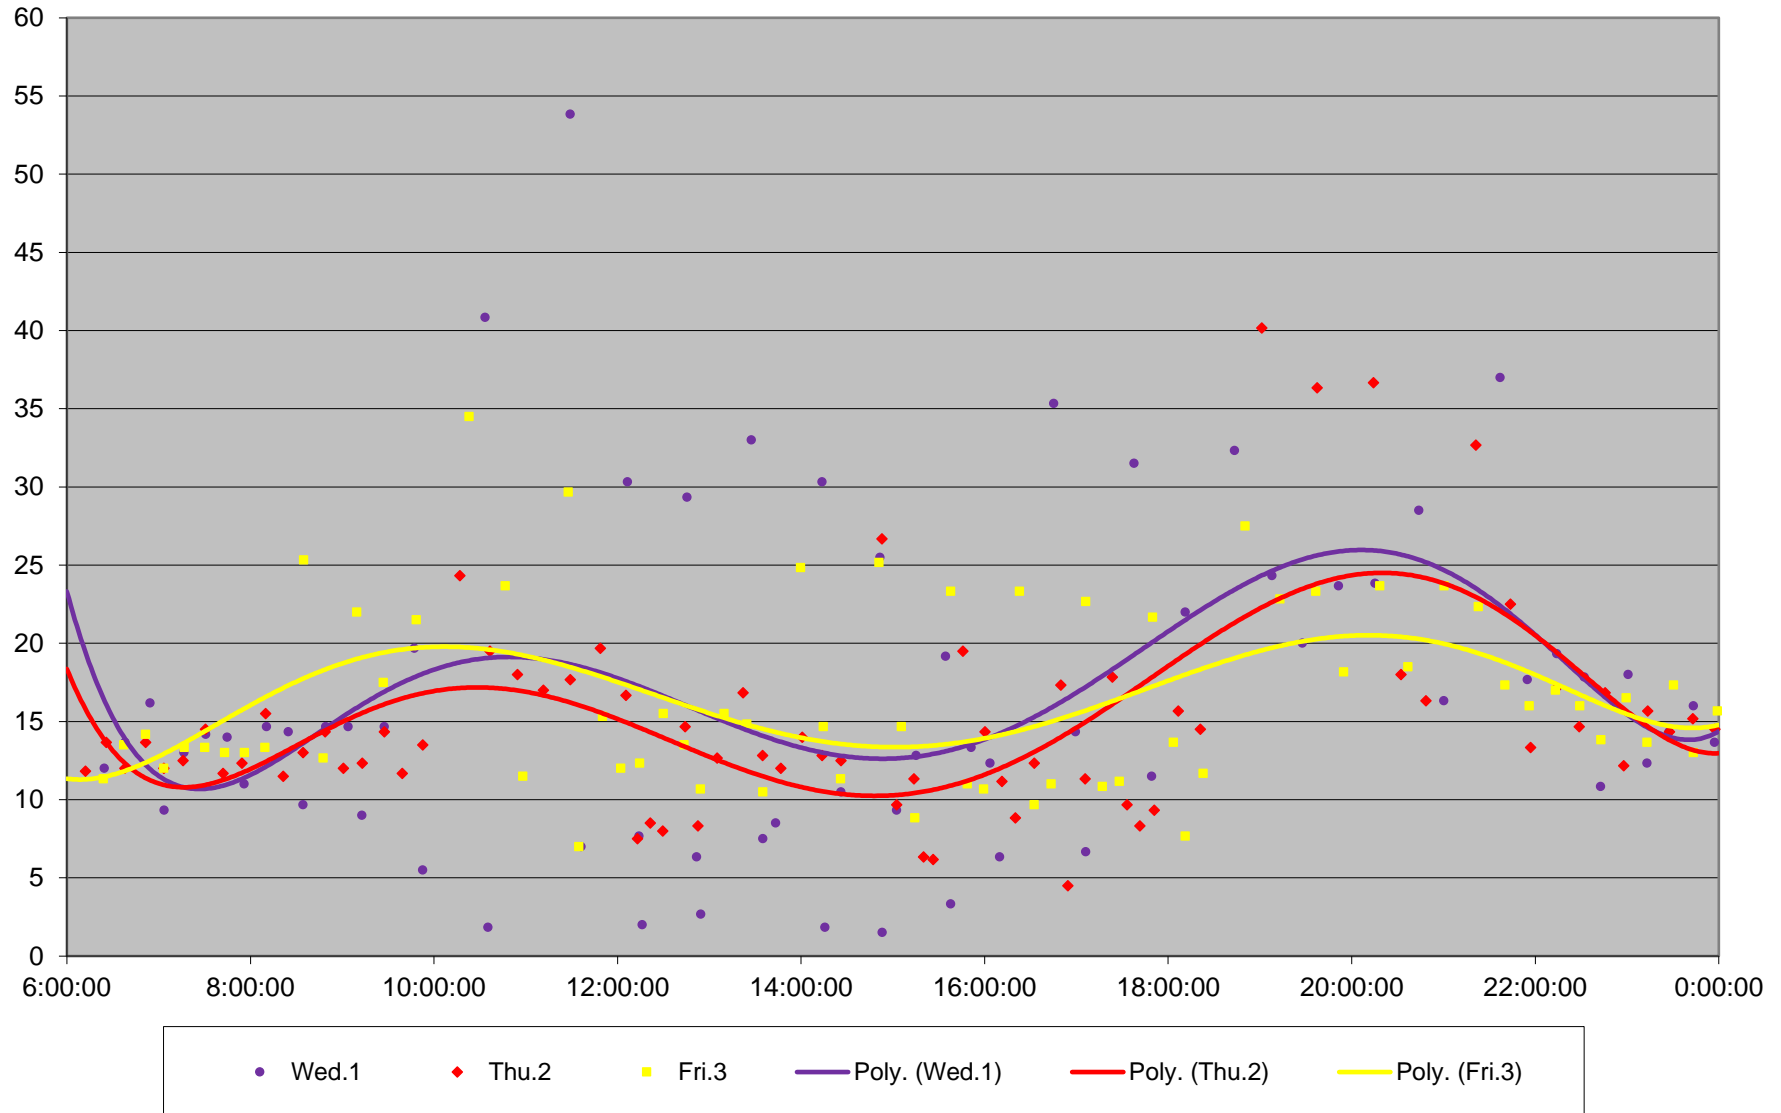

## 65 Parliament Headways at W of Castle Frank Stn Southbound September 2021 Weekday Statistics

65 Parliament Headways at W of Castle Frank Stn Southbound September 2021