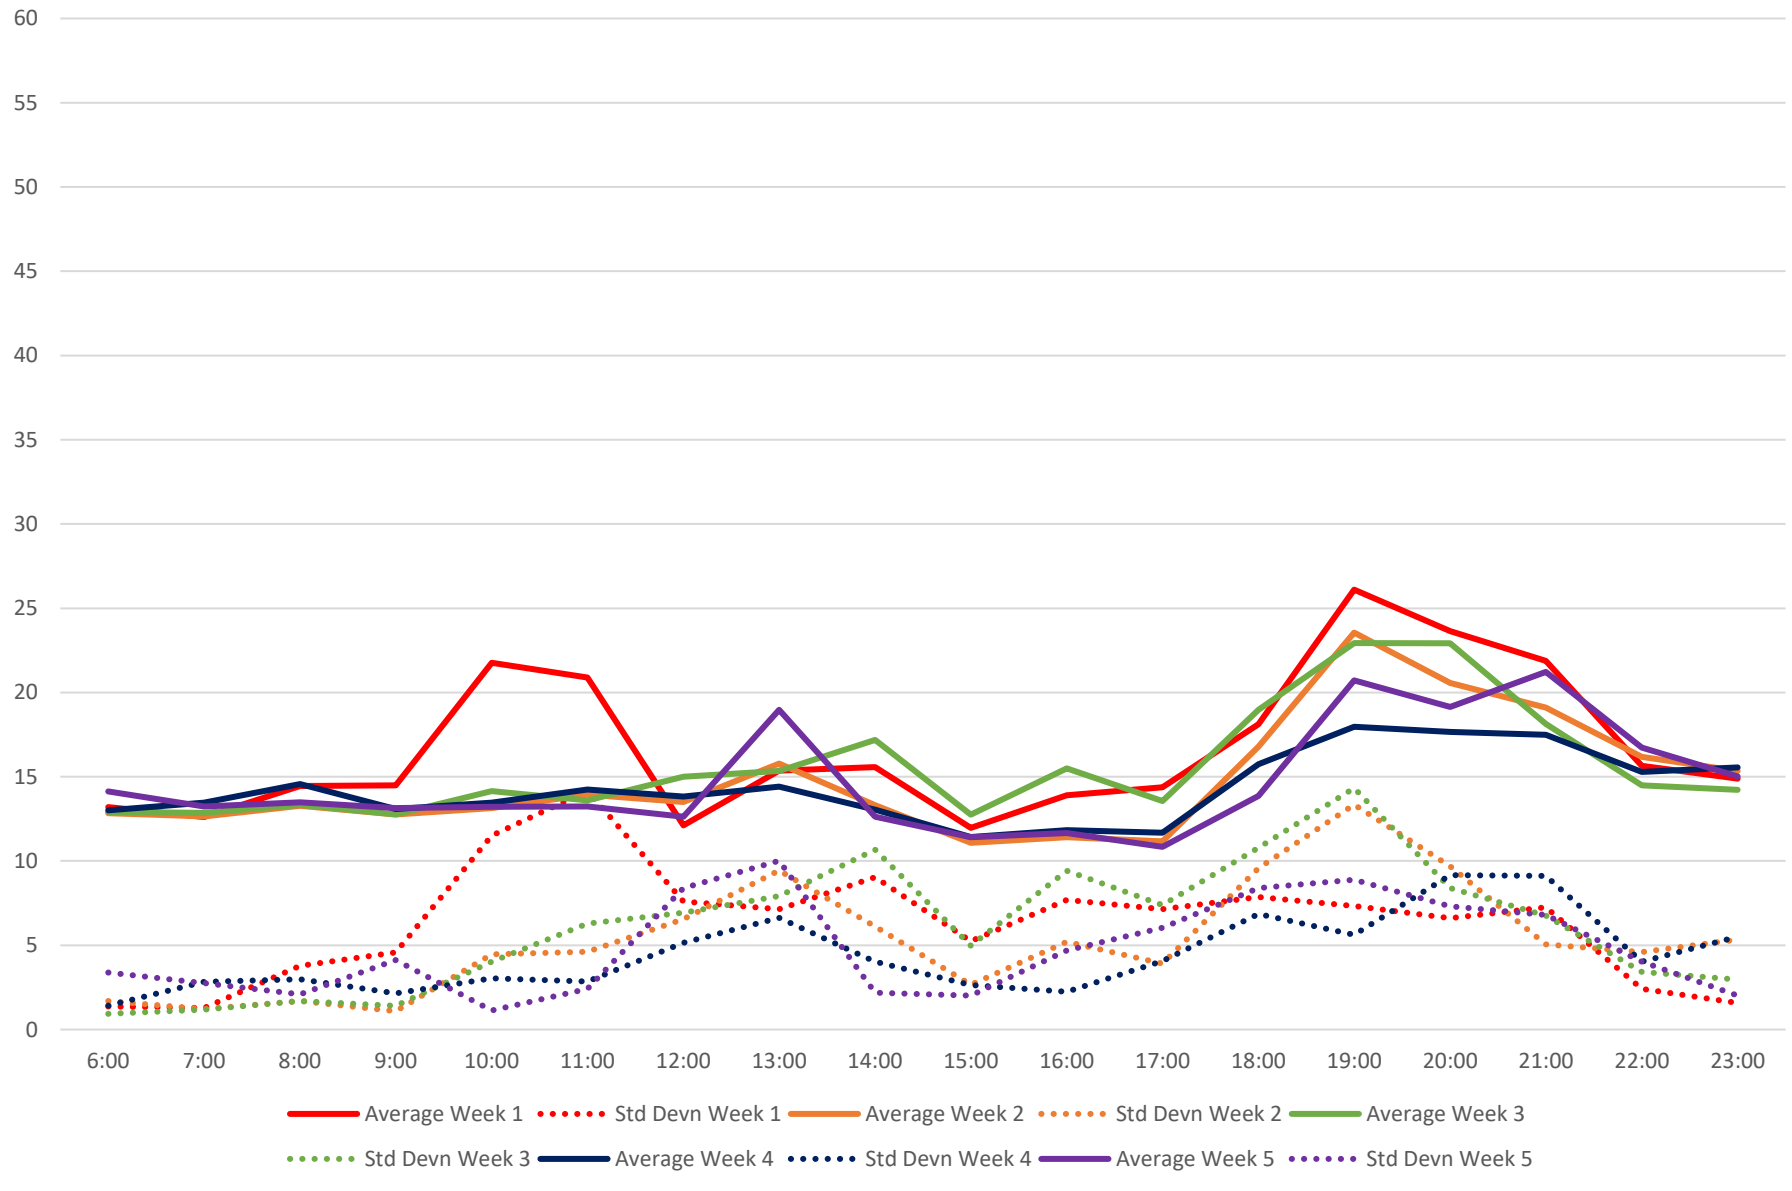

## 65 Parliament Headways at W of Castle Frank Stn Southbound September 2021 Weekday Statistics

65 Parliament Headways at W of Castle Frank Stn Southbound September 2021