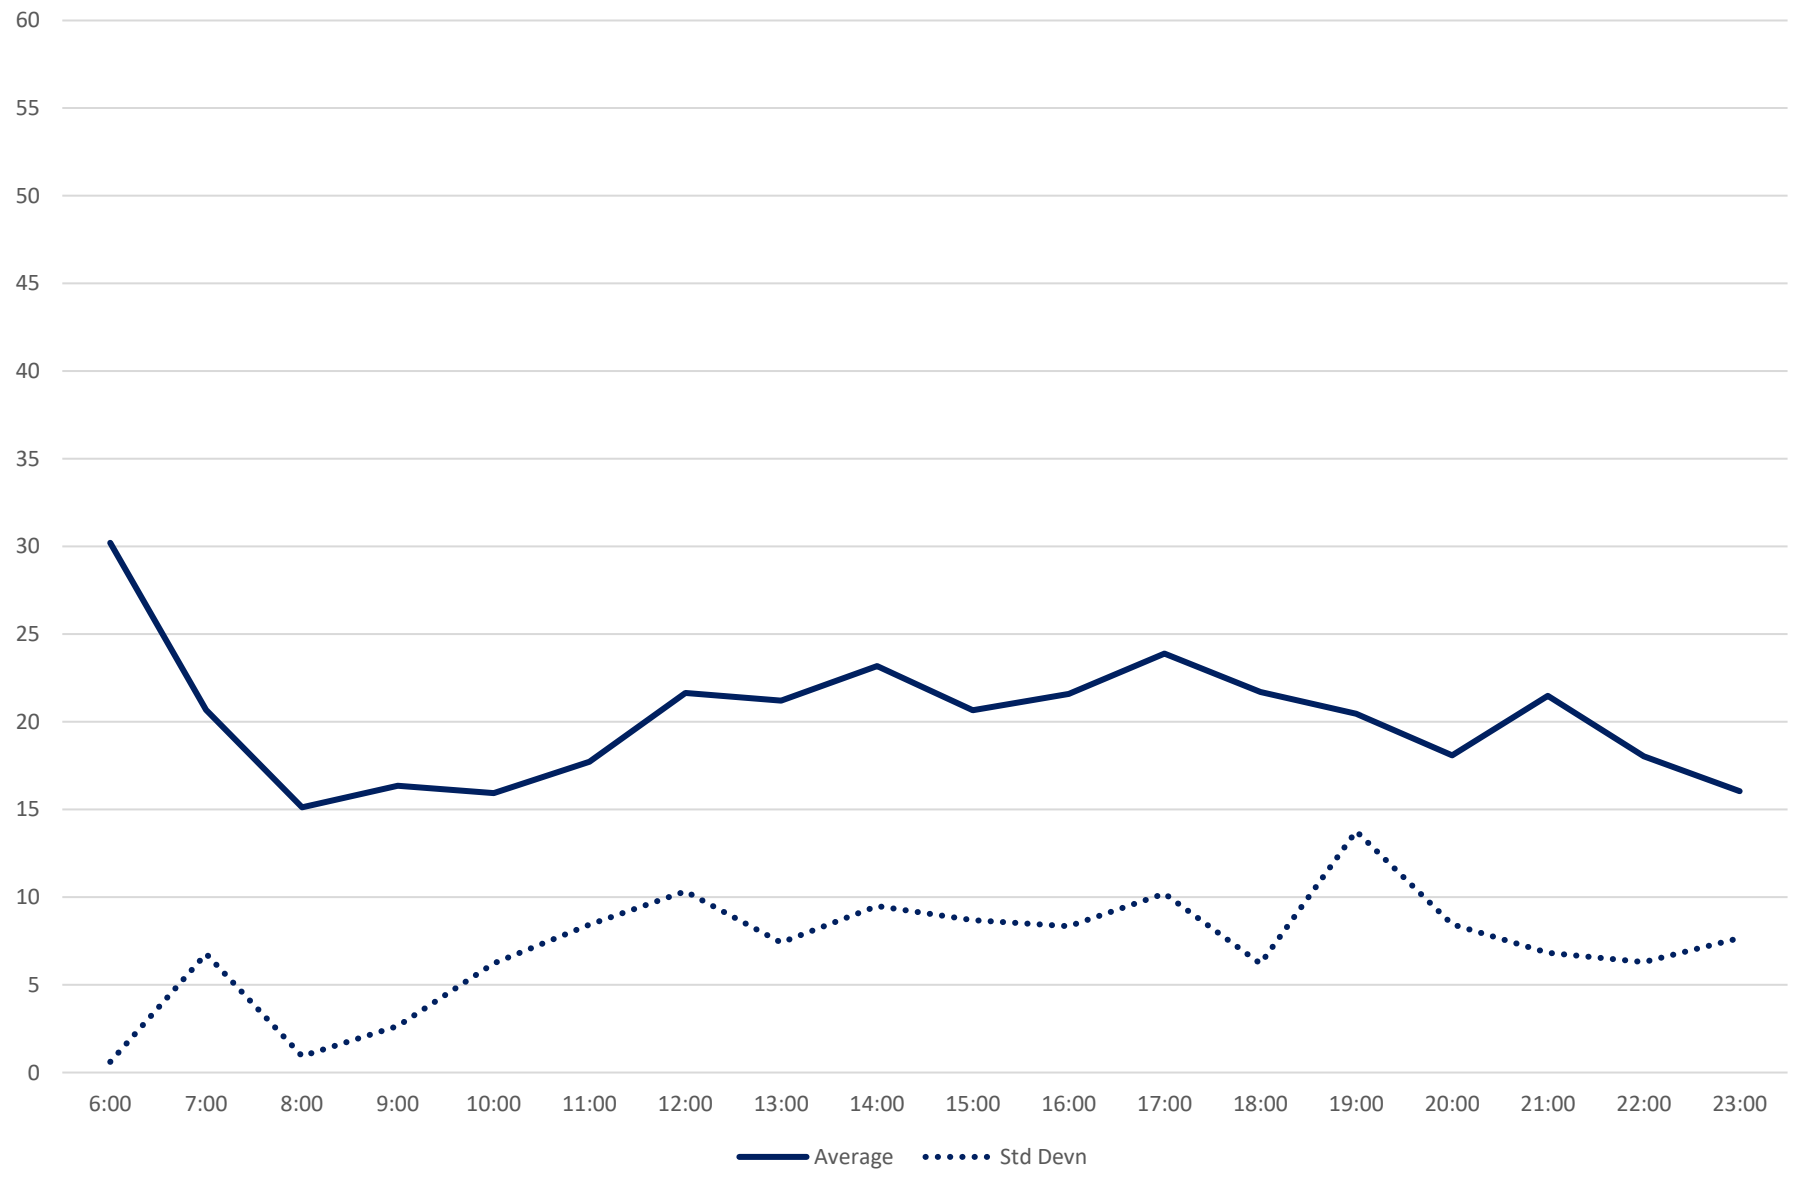

65 Parliament Headways at W of Castle Frank Stn Southbound September 2021

65 Parliament Headways at W of Castle Frank Stn Southbound September 2021 Saturday Statistics