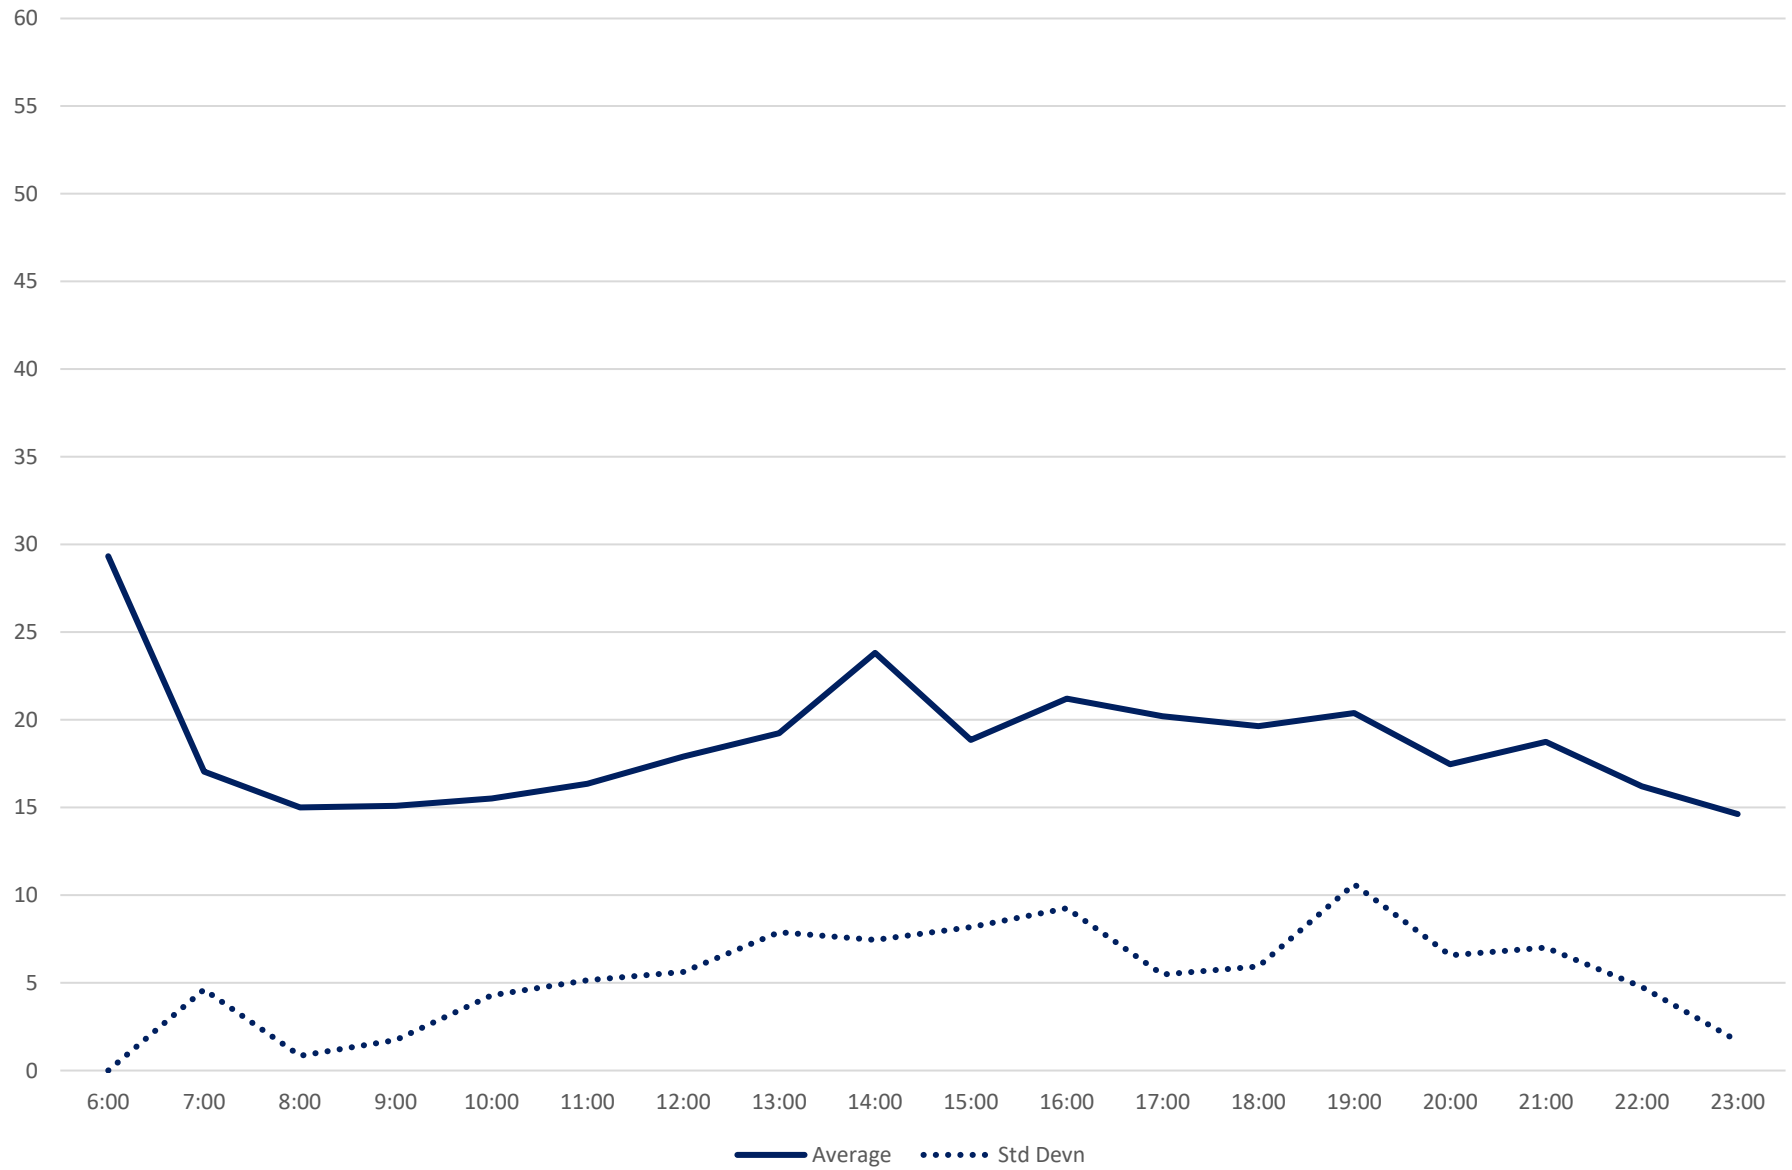

65 Parliament Headways at W of Castle Frank Stn Southbound September 2021 Sunday Statistics