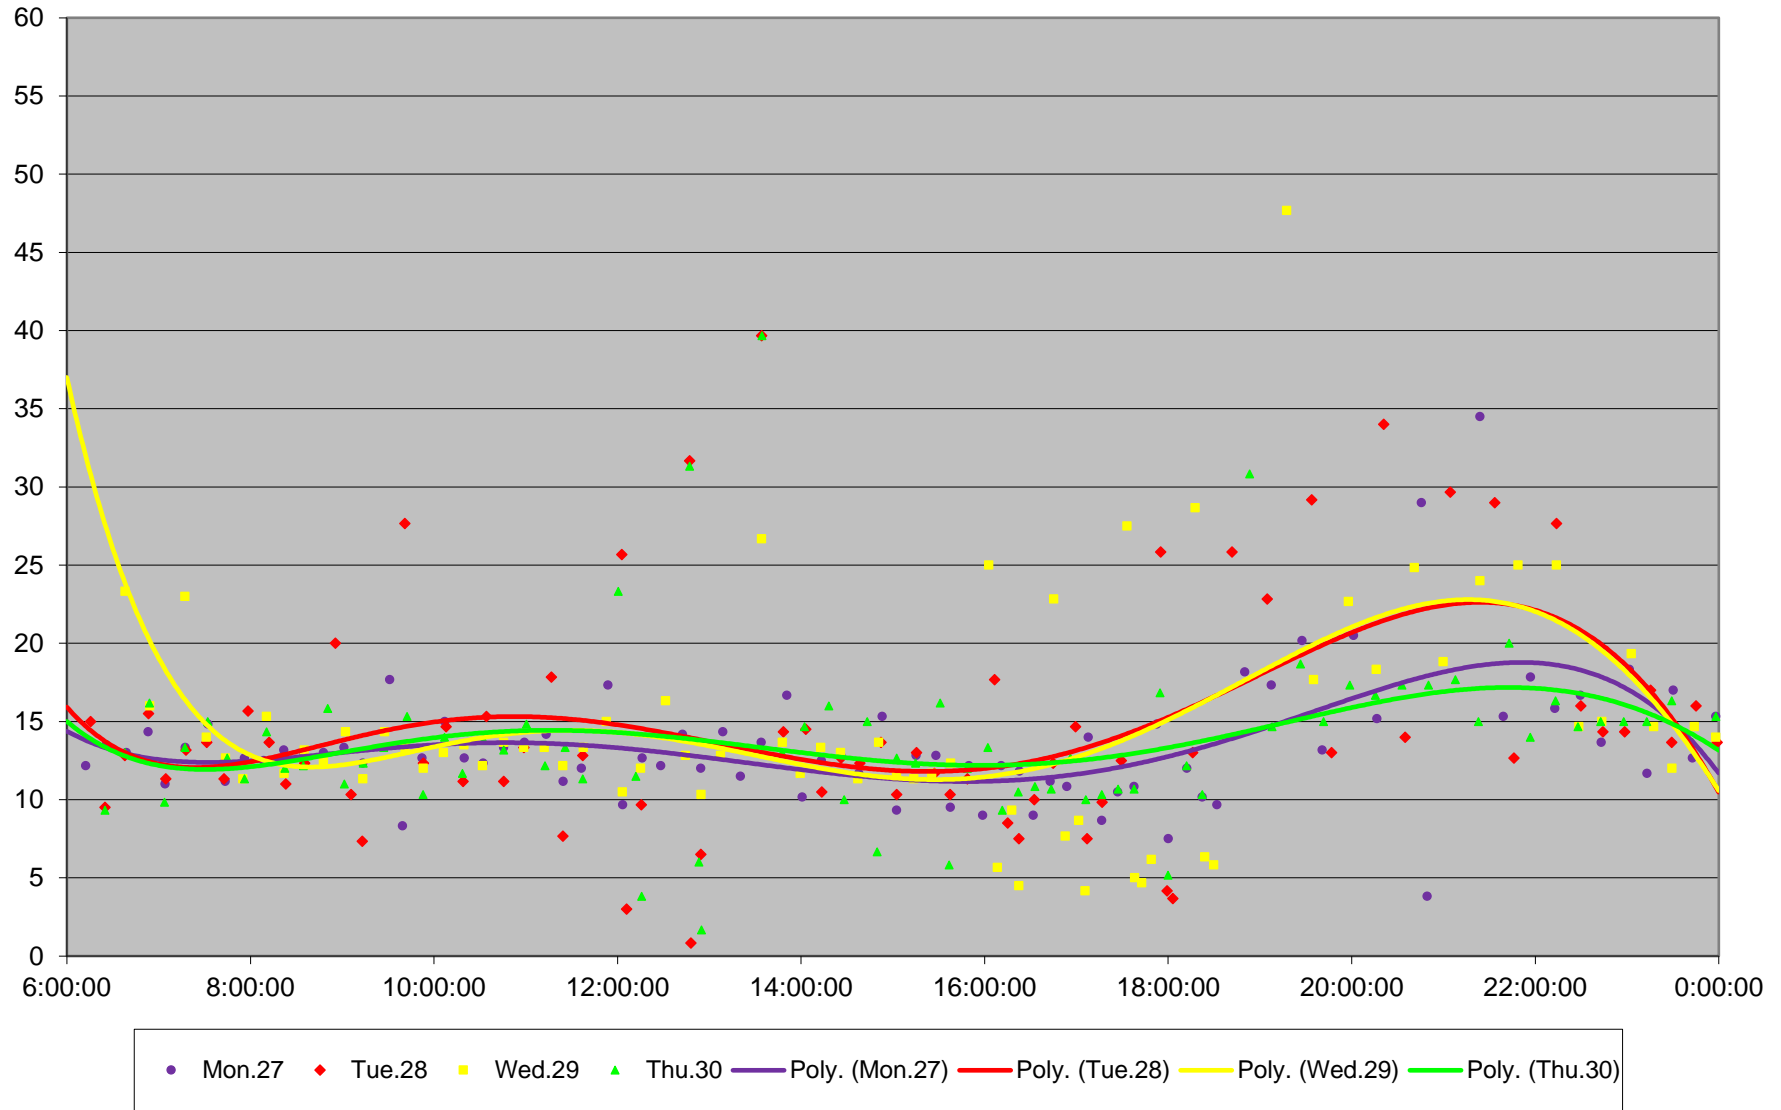

65 Parliament Headways at W of Castle Frank Stn Southbound September 2021