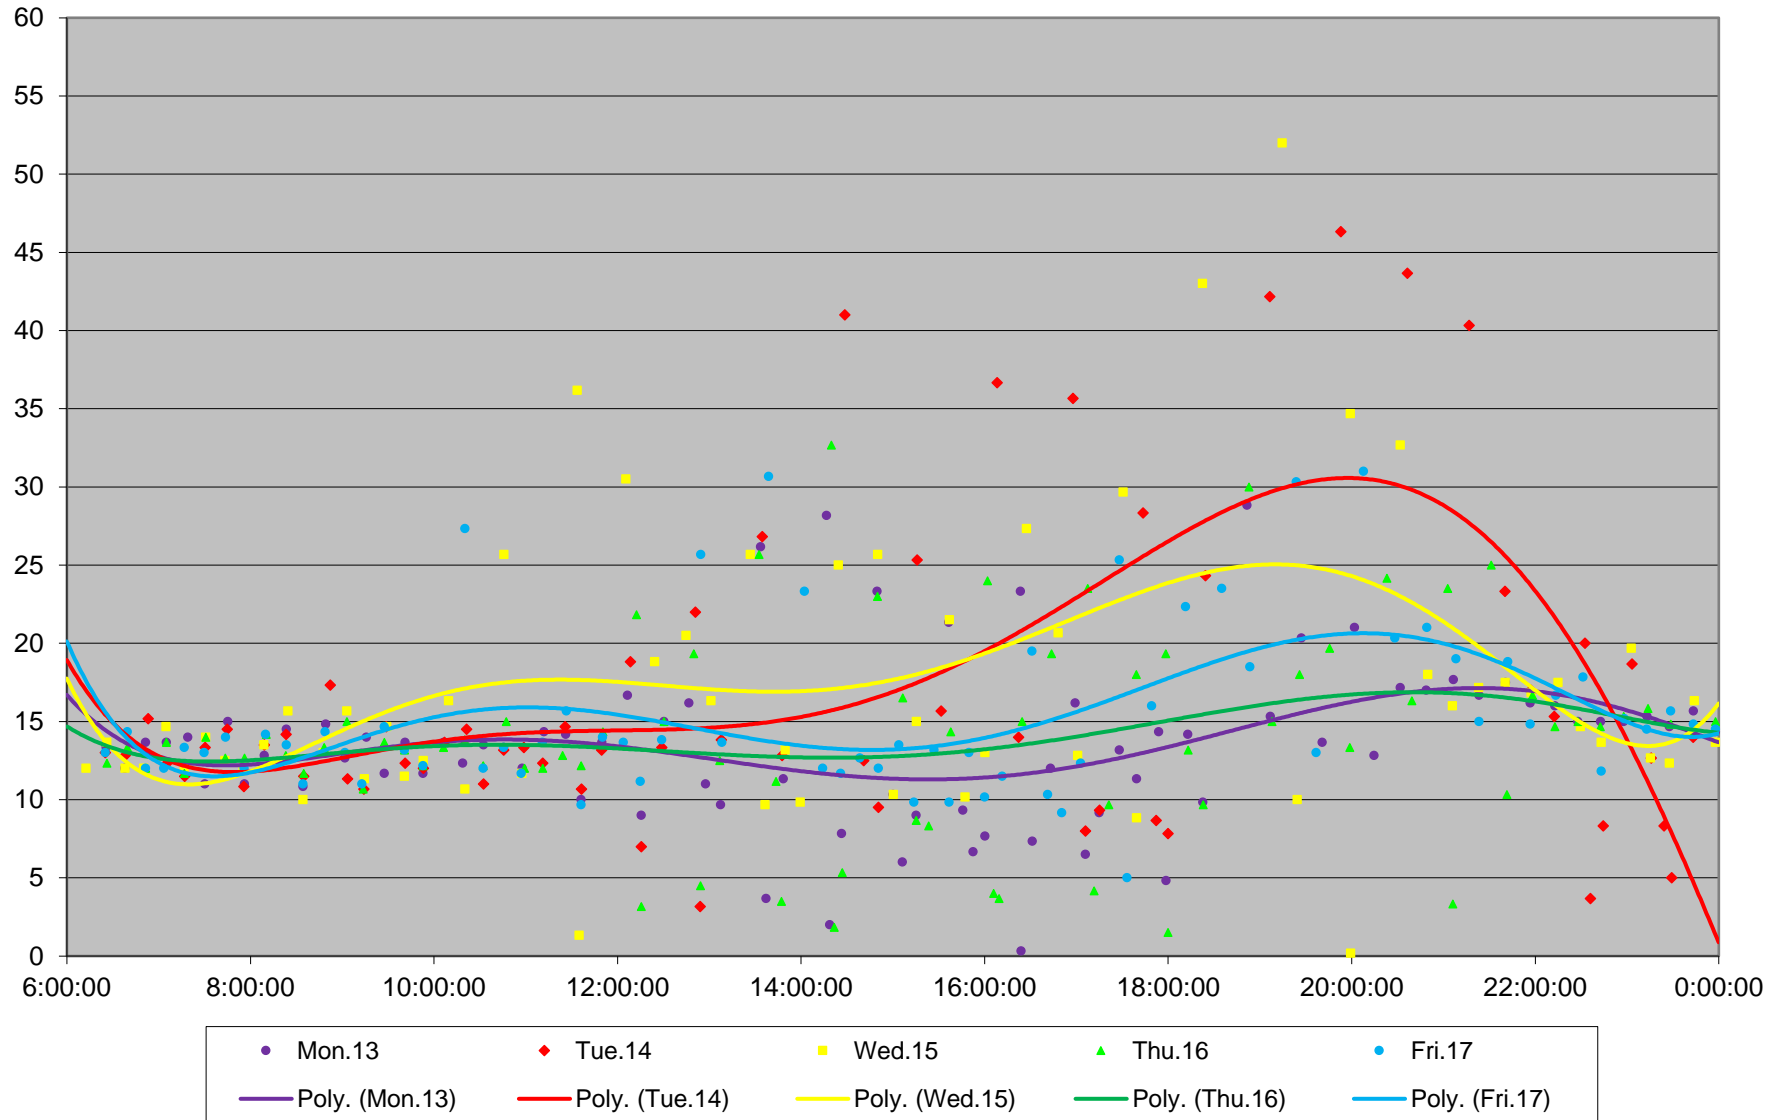

65 Parliament Headways at W of Castle Frank Stn Southbound September 2021