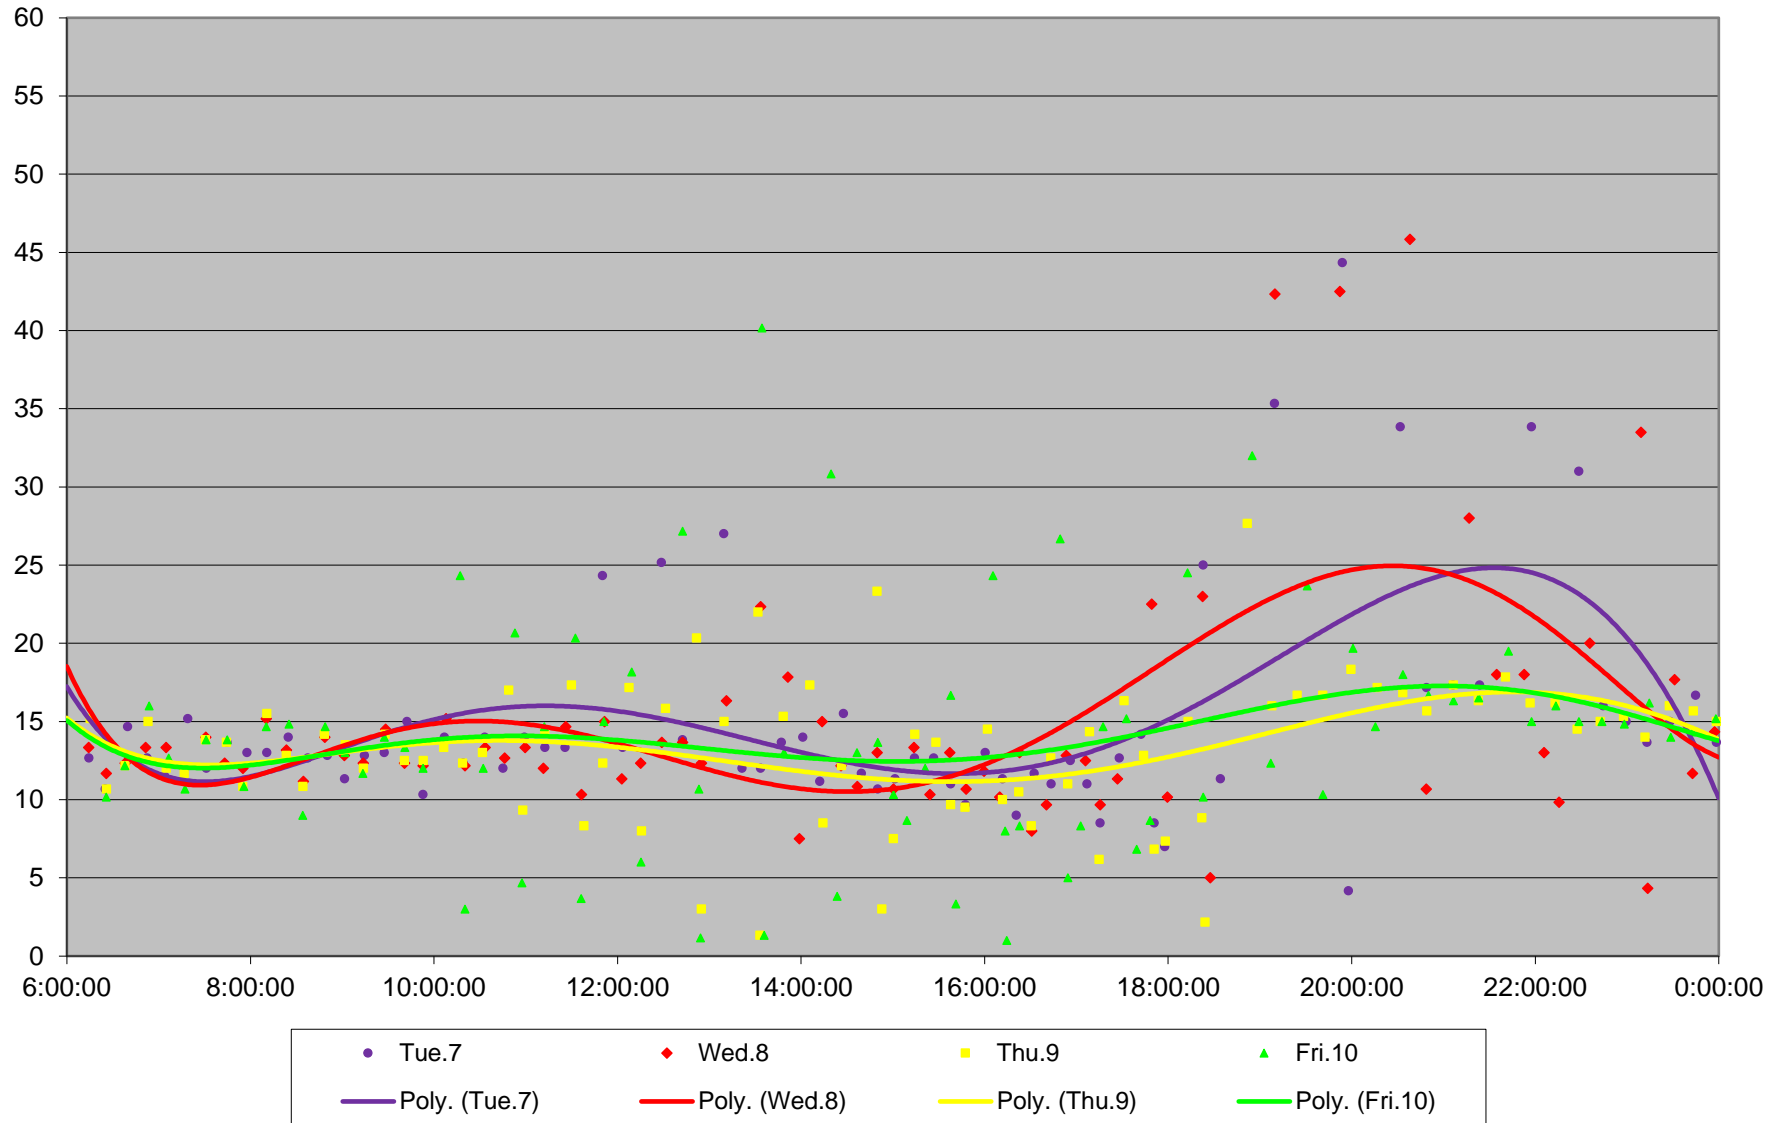

65 Parliament Headways at W of Castle Frank Stn Southbound September 2021