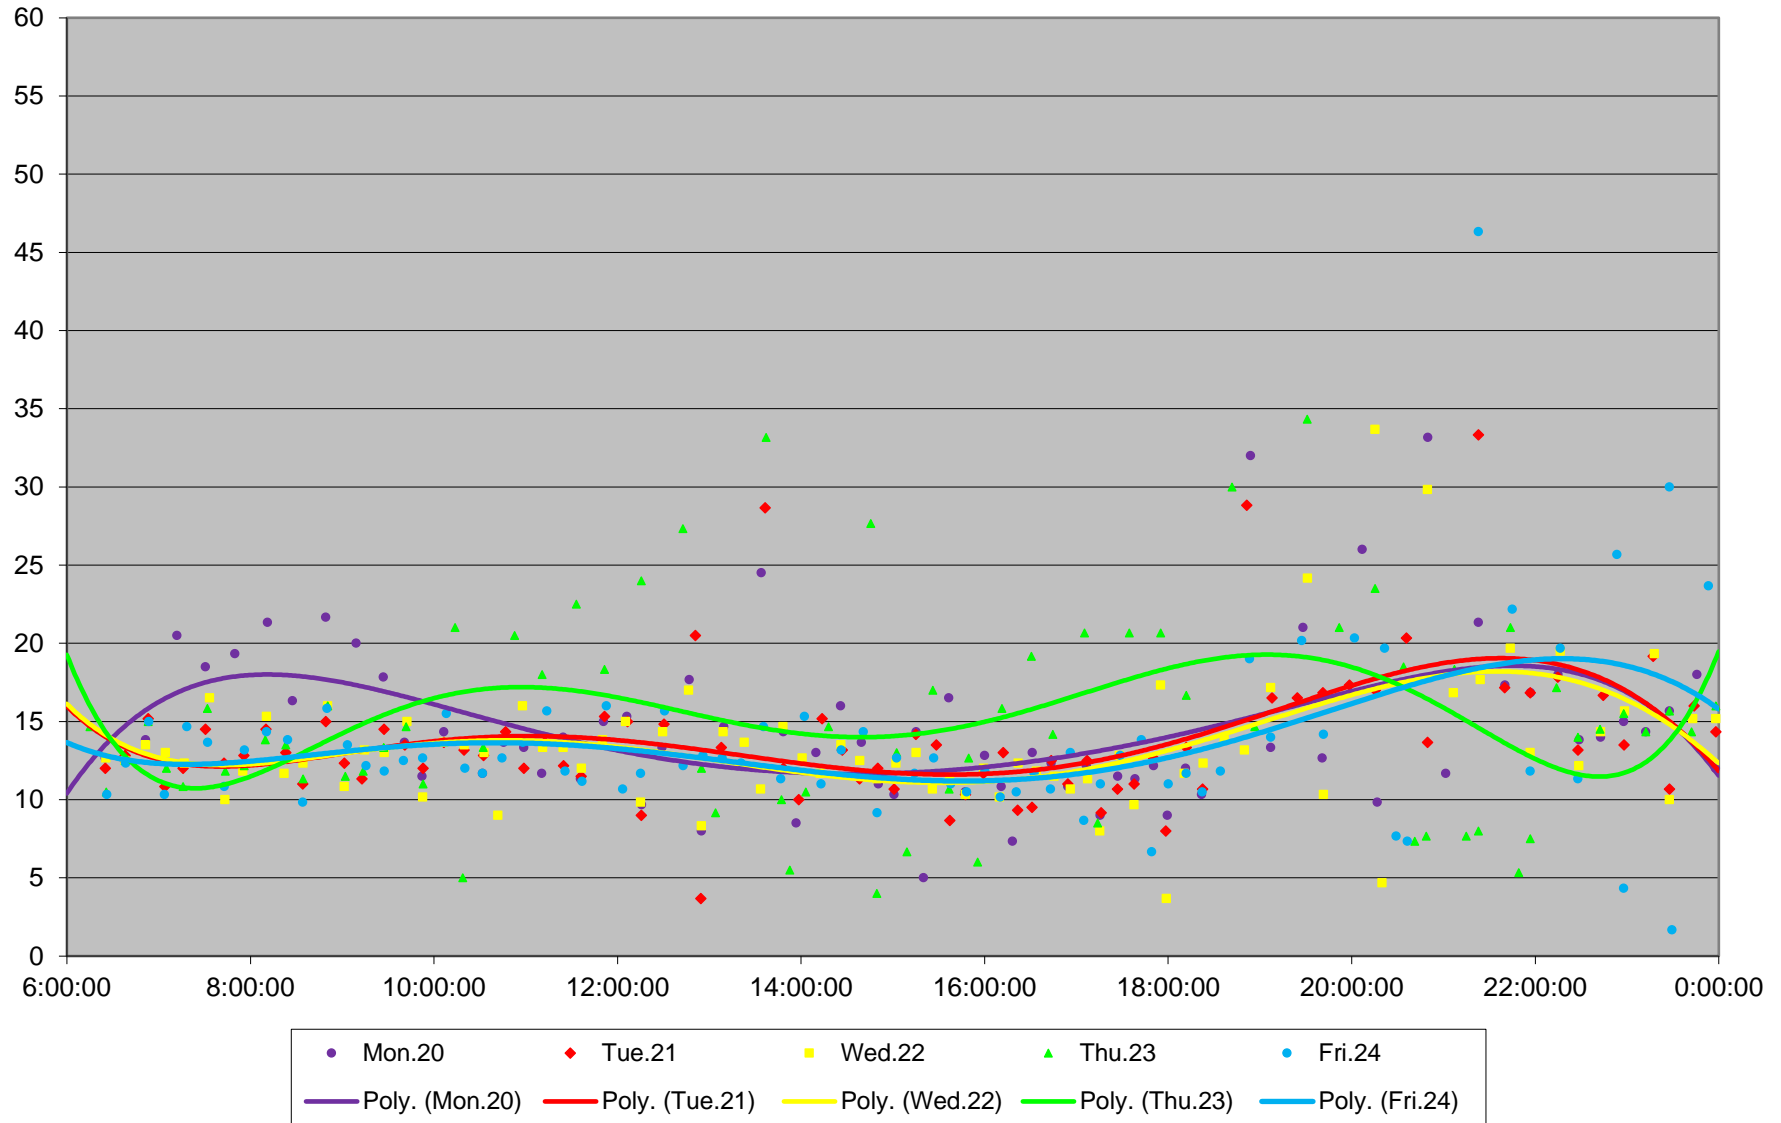

65 Parliament Headways at W of Castle Frank Stn Southbound September 2021