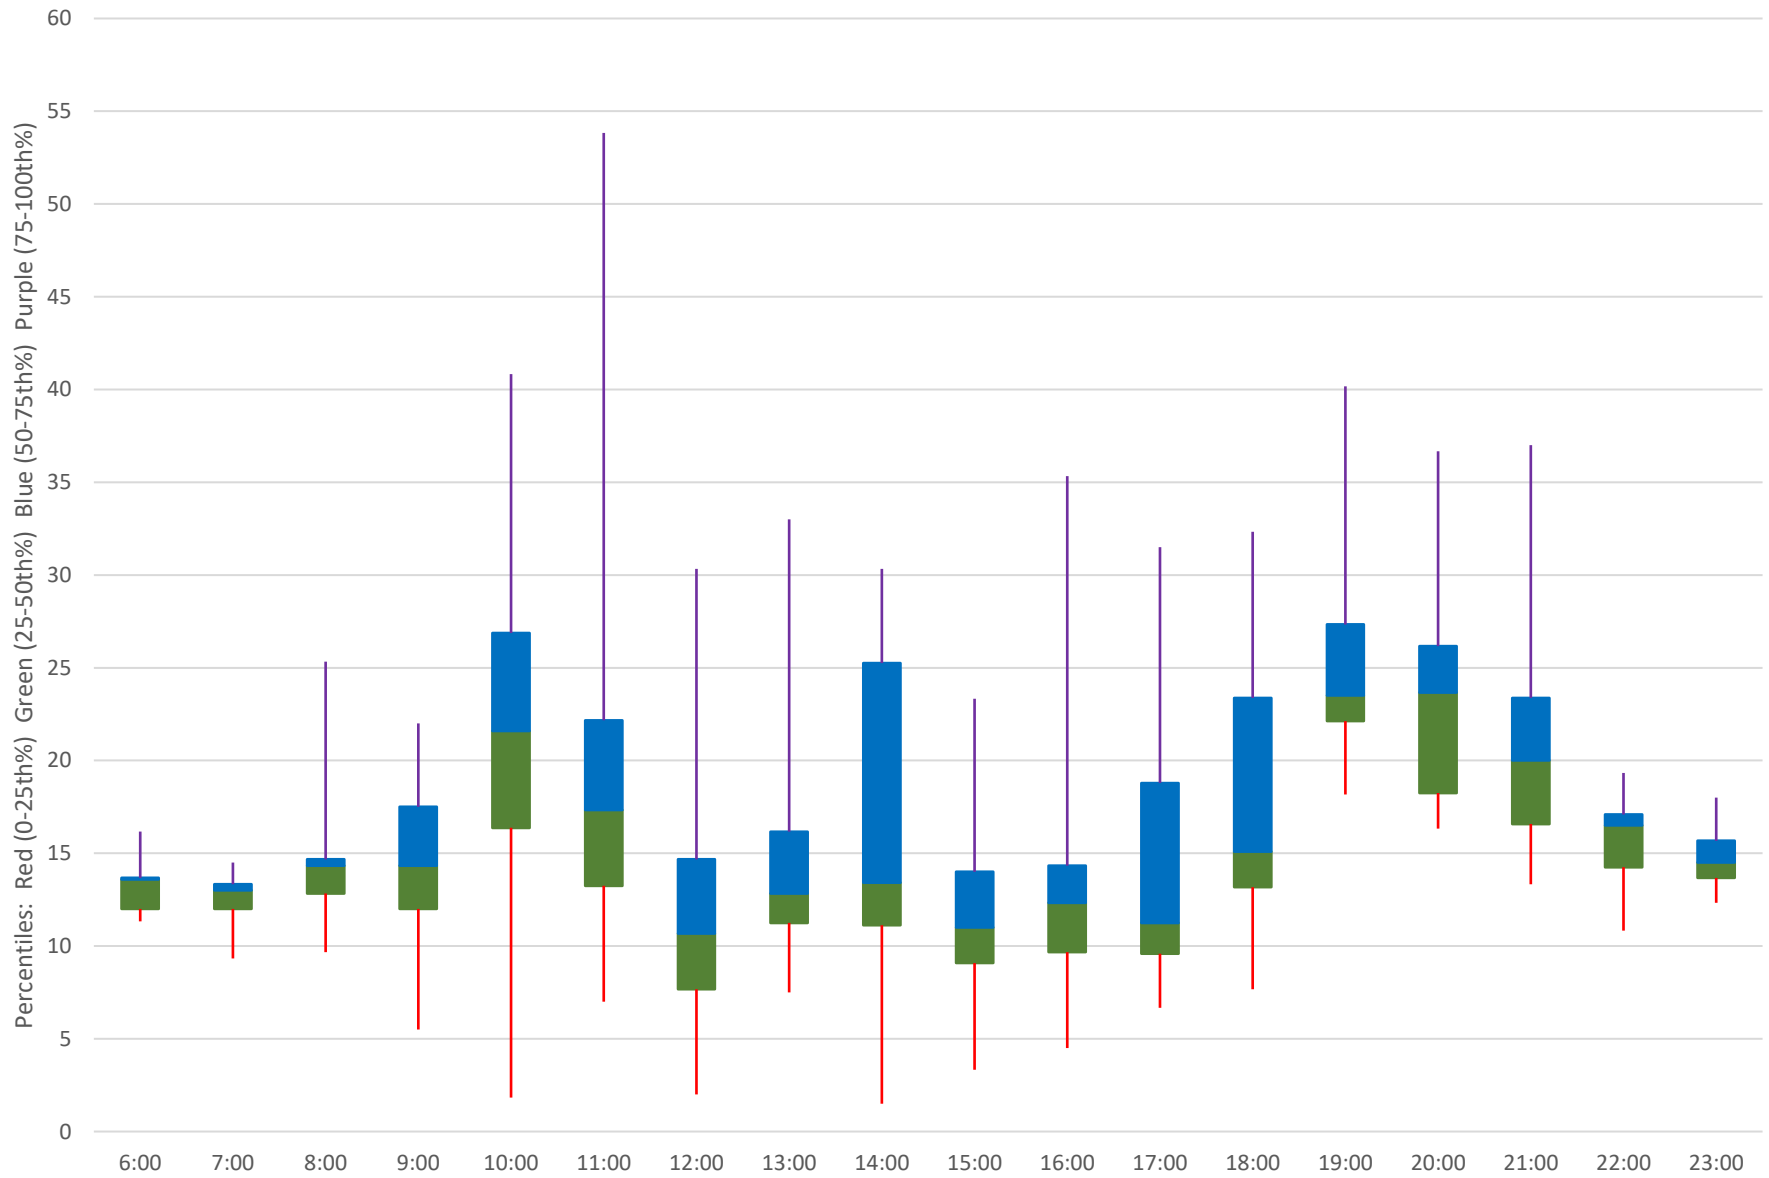

65 Parliament Headways at W of Castle Frank Stn Southbound September 2021

Quartiles Week 1