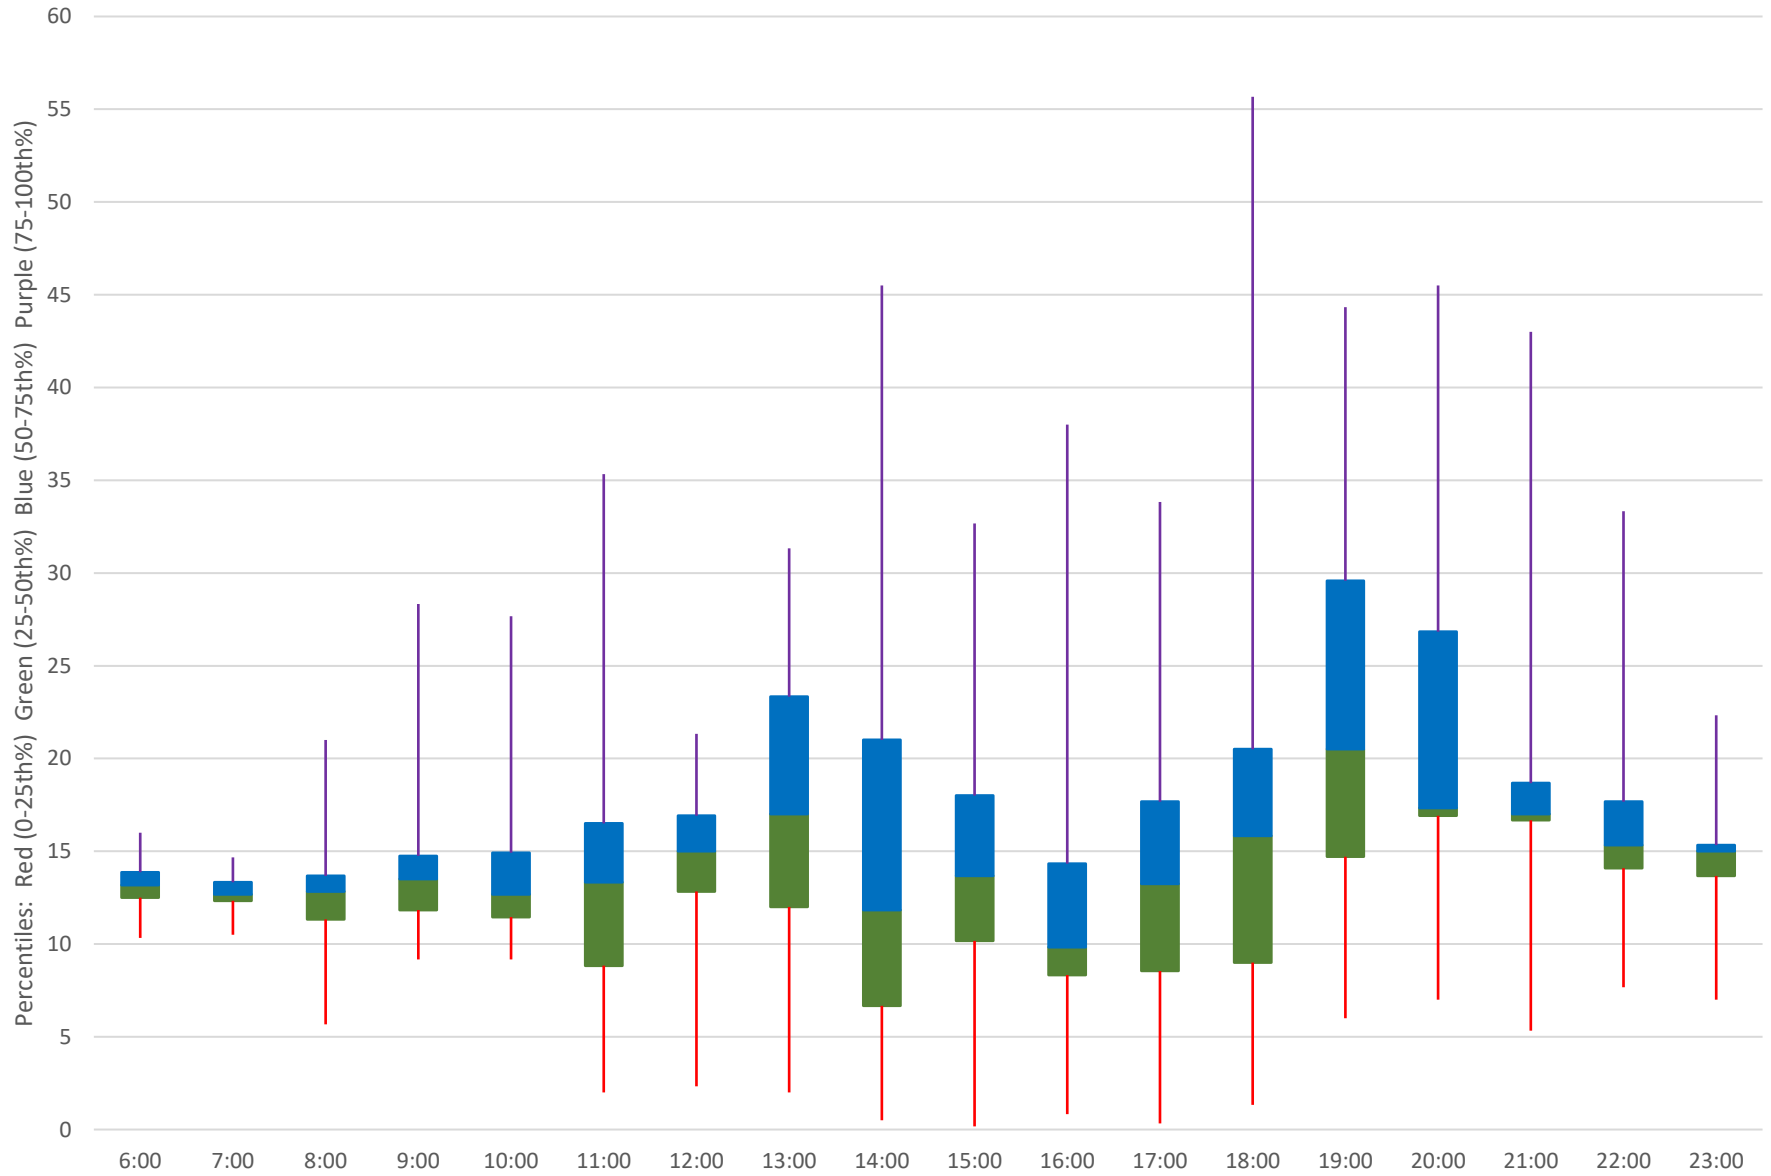

65 Parliament Headways at E of Berkeley Northbound September 2021 Weekday Statistics

65 Parliament Headways at E of Berkeley Northbound September 2021

65 Parliament Headways at E of Berkeley Northbound September 2021 Quartiles Week 1

65 Parliament Headways at E of Berkeley Northbound September 2021

65 Parliament Headways at E of Berkeley Northbound September 2021

Quartiles Week 2

65 Parliament Headways at E of Berkeley Northbound September 2021

65 Parliament Headways at E of Berkeley Northbound September 2021

Quartiles Week 3

65 Parliament Headways at E of Berkeley Northbound September 2021

65 Parliament Headways at E of Berkeley Northbound September 2021

Quartiles Week 4

65 Parliament Headways at E of Berkeley Northbound September 2021

65 Parliament Headways at E of Berkeley Northbound September 2021 Quartiles Week 5

65 Parliament Headways at E of Berkeley Northbound September 2021 Saturday Statistics