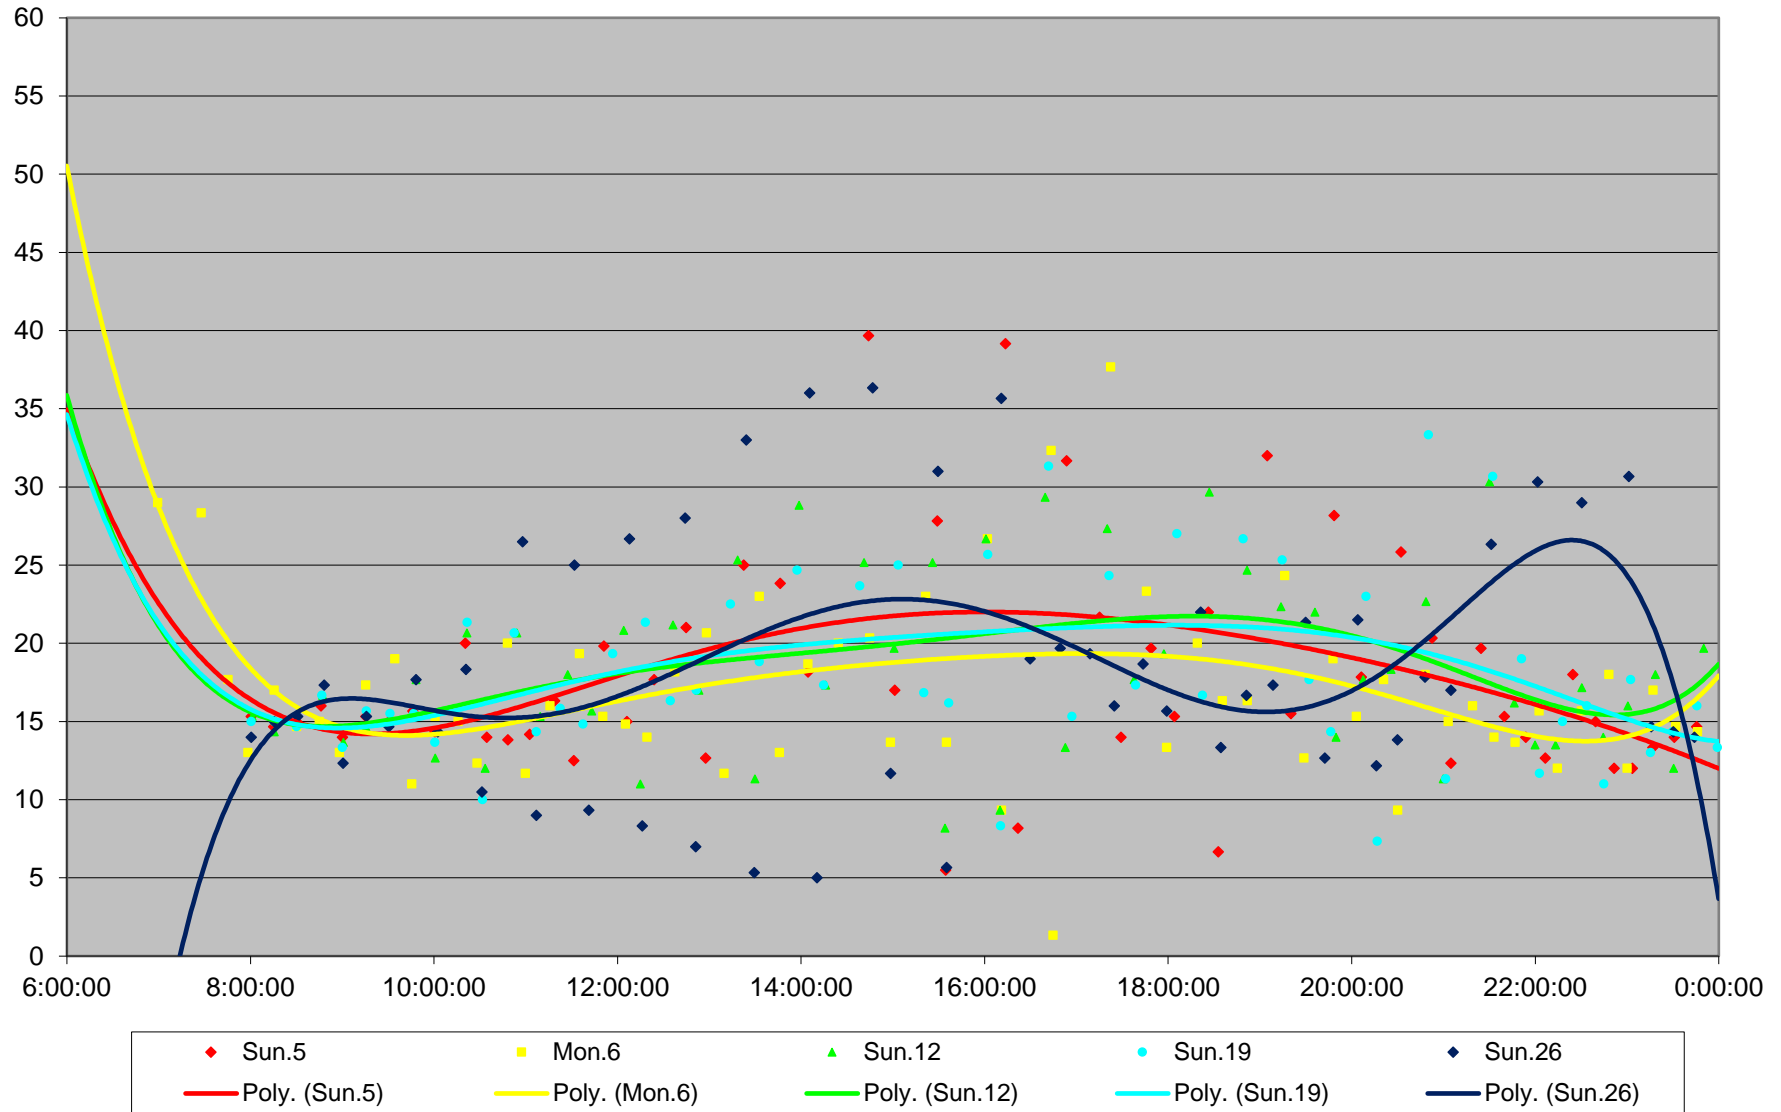

Quartiles Week 4

65 Parliament Headways at E of Berkeley Northbound September 2021

65 Parliament Headways at E of Berkeley Northbound September 2021 Quartiles Week 5

65 Parliament Headways at E of Berkeley Northbound September 2021 Saturday Statistics

65 Parliament Headways at E of Berkeley Northbound September 2021

65 Parliament Headways at E of Berkeley Northbound September 2021

Quartiles Saturdays

65 Parliament Headways at E of Berkeley Northbound September 2021 Sunday Statistics

65 Parliament Headways at E of Berkeley Northbound September 2021

65 Parliament Headways at E of Berkeley Northbound September 2021

Quartiles Sundays/Holidays