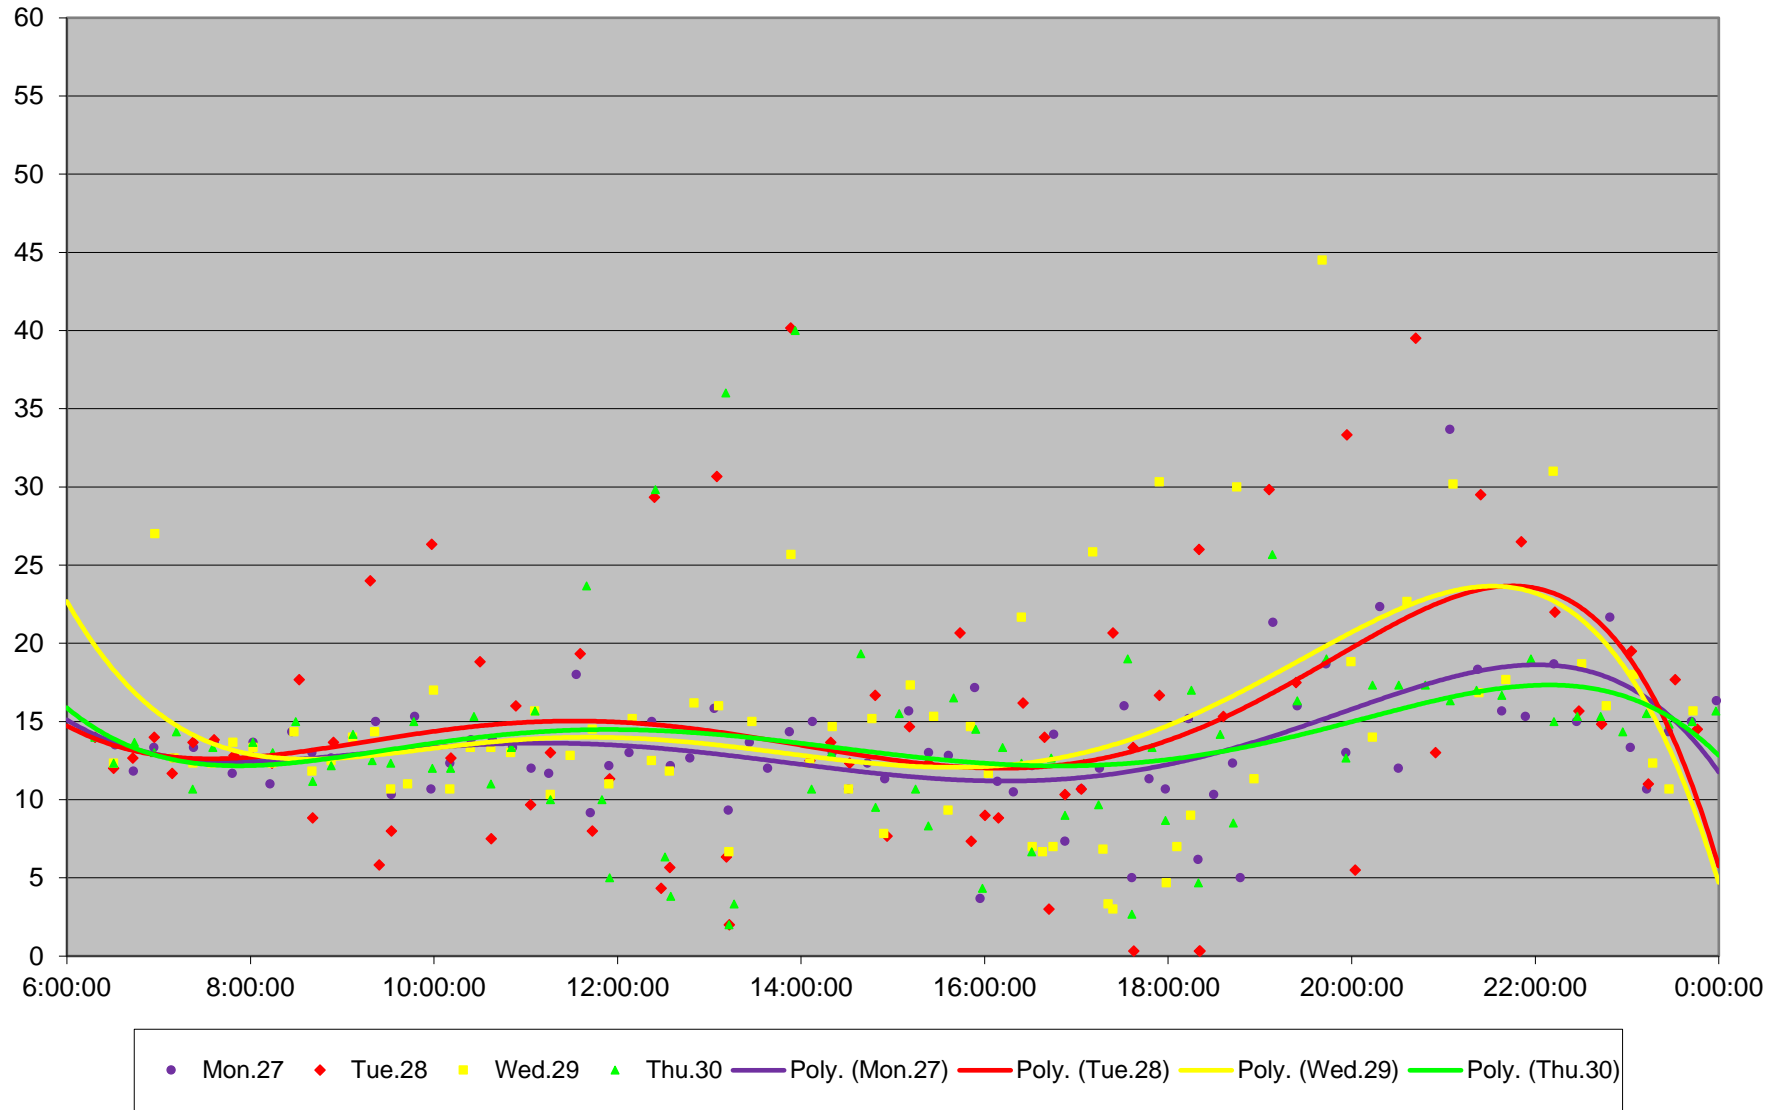

65 Parliament Headways at E of Berkeley Northbound September 2021

Quartiles Week 3

65 Parliament Headways at E of Berkeley Northbound September 2021

65 Parliament Headways at E of Berkeley Northbound September 2021

Quartiles Week 4

65 Parliament Headways at E of Berkeley Northbound September 2021

65 Parliament Headways at E of Berkeley Northbound September 2021 Quartiles Week 5

65 Parliament Headways at E of Berkeley Northbound September 2021 Saturday Statistics

65 Parliament Headways at E of Berkeley Northbound September 2021

65 Parliament Headways at E of Berkeley Northbound September 2021

Quartiles Saturdays

65 Parliament Headways at E of Berkeley Northbound September 2021 Sunday Statistics