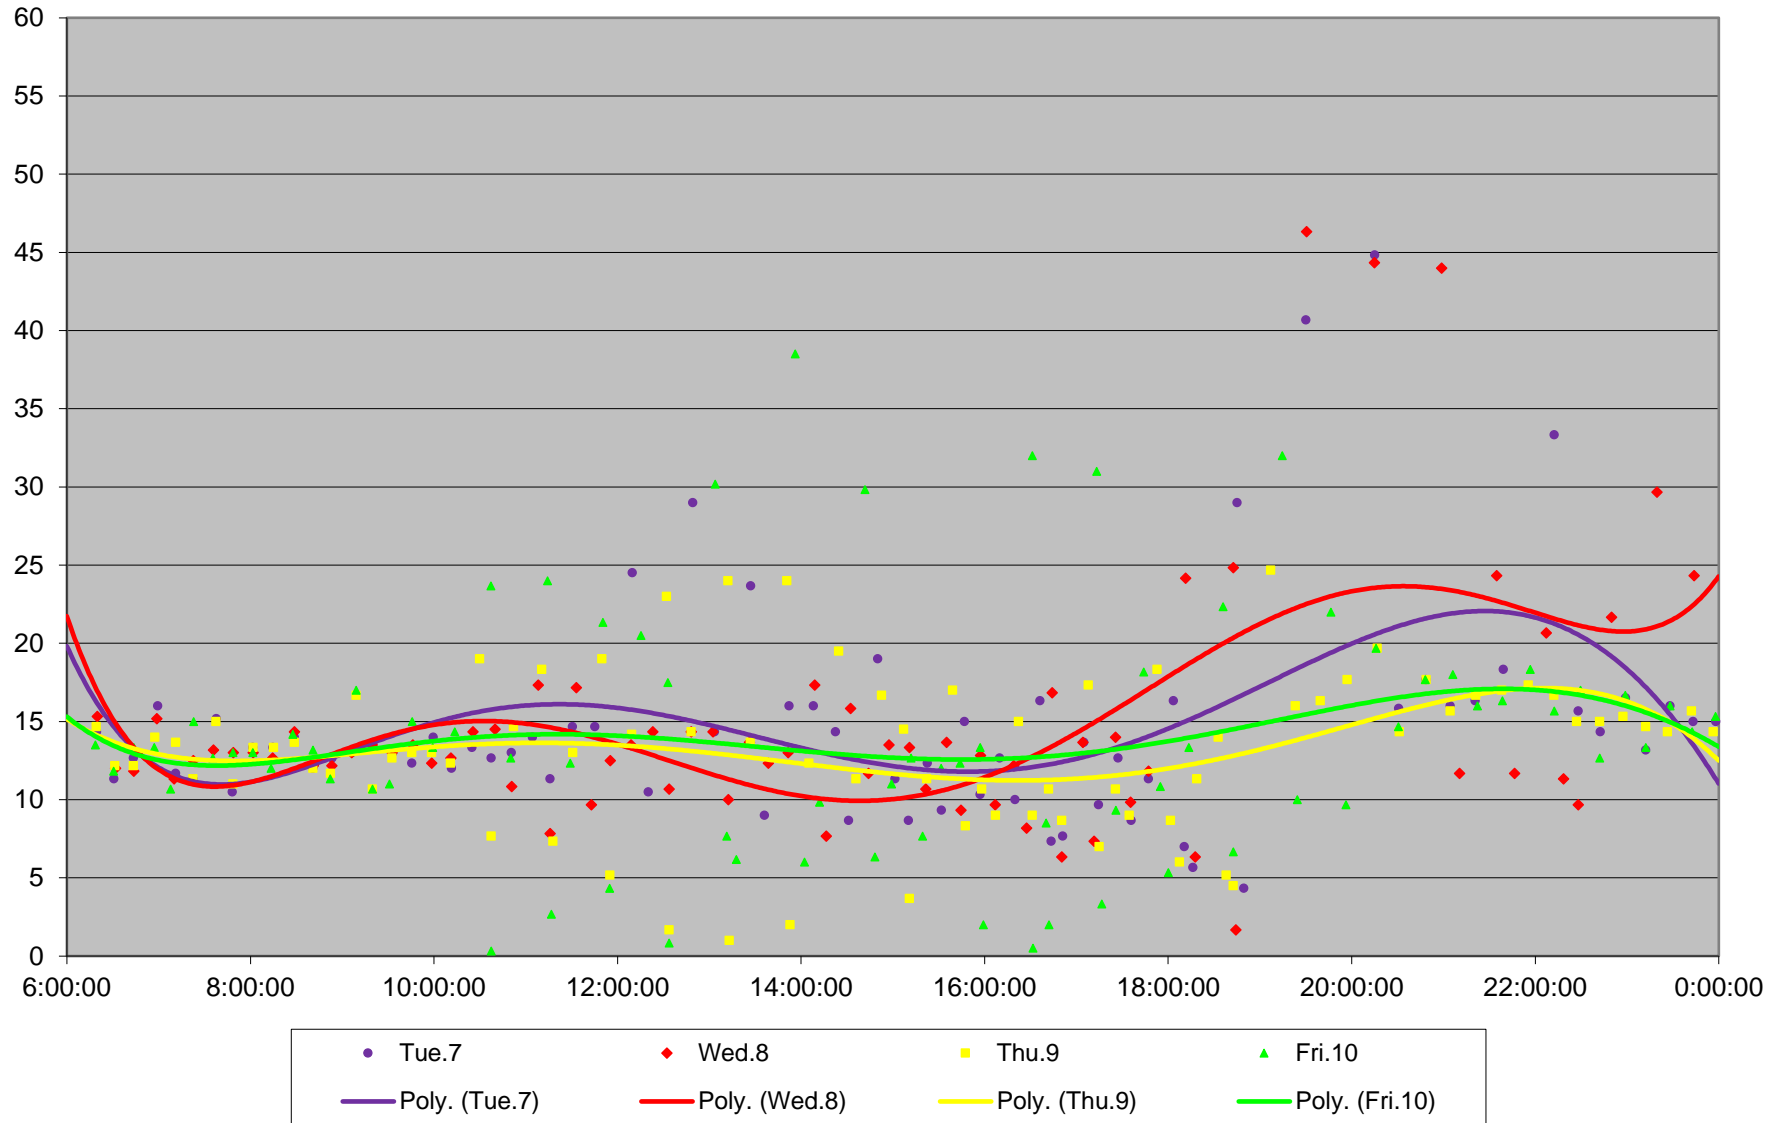

65 Parliament Headways at E of Berkeley Northbound September 2021 Weekday Statistics

65 Parliament Headways at E of Berkeley Northbound September 2021

65 Parliament Headways at E of Berkeley Northbound September 2021 Quartiles Week 1

65 Parliament Headways at E of Berkeley Northbound September 2021

65 Parliament Headways at E of Berkeley Northbound September 2021

Quartiles Week 2

65 Parliament Headways at E of Berkeley Northbound September 2021

65 Parliament Headways at E of Berkeley Northbound September 2021

Quartiles Week 3

65 Parliament Headways at E of Berkeley Northbound September 2021

65 Parliament Headways at E of Berkeley Northbound September 2021

65 Parliament Headways at E of Berkeley Northbound September 2021

65 Parliament Headways at E of Berkeley Northbound September 2021

Quartiles Saturdays

65 Parliament Headways at E of Berkeley Northbound September 2021 Sunday Statistics