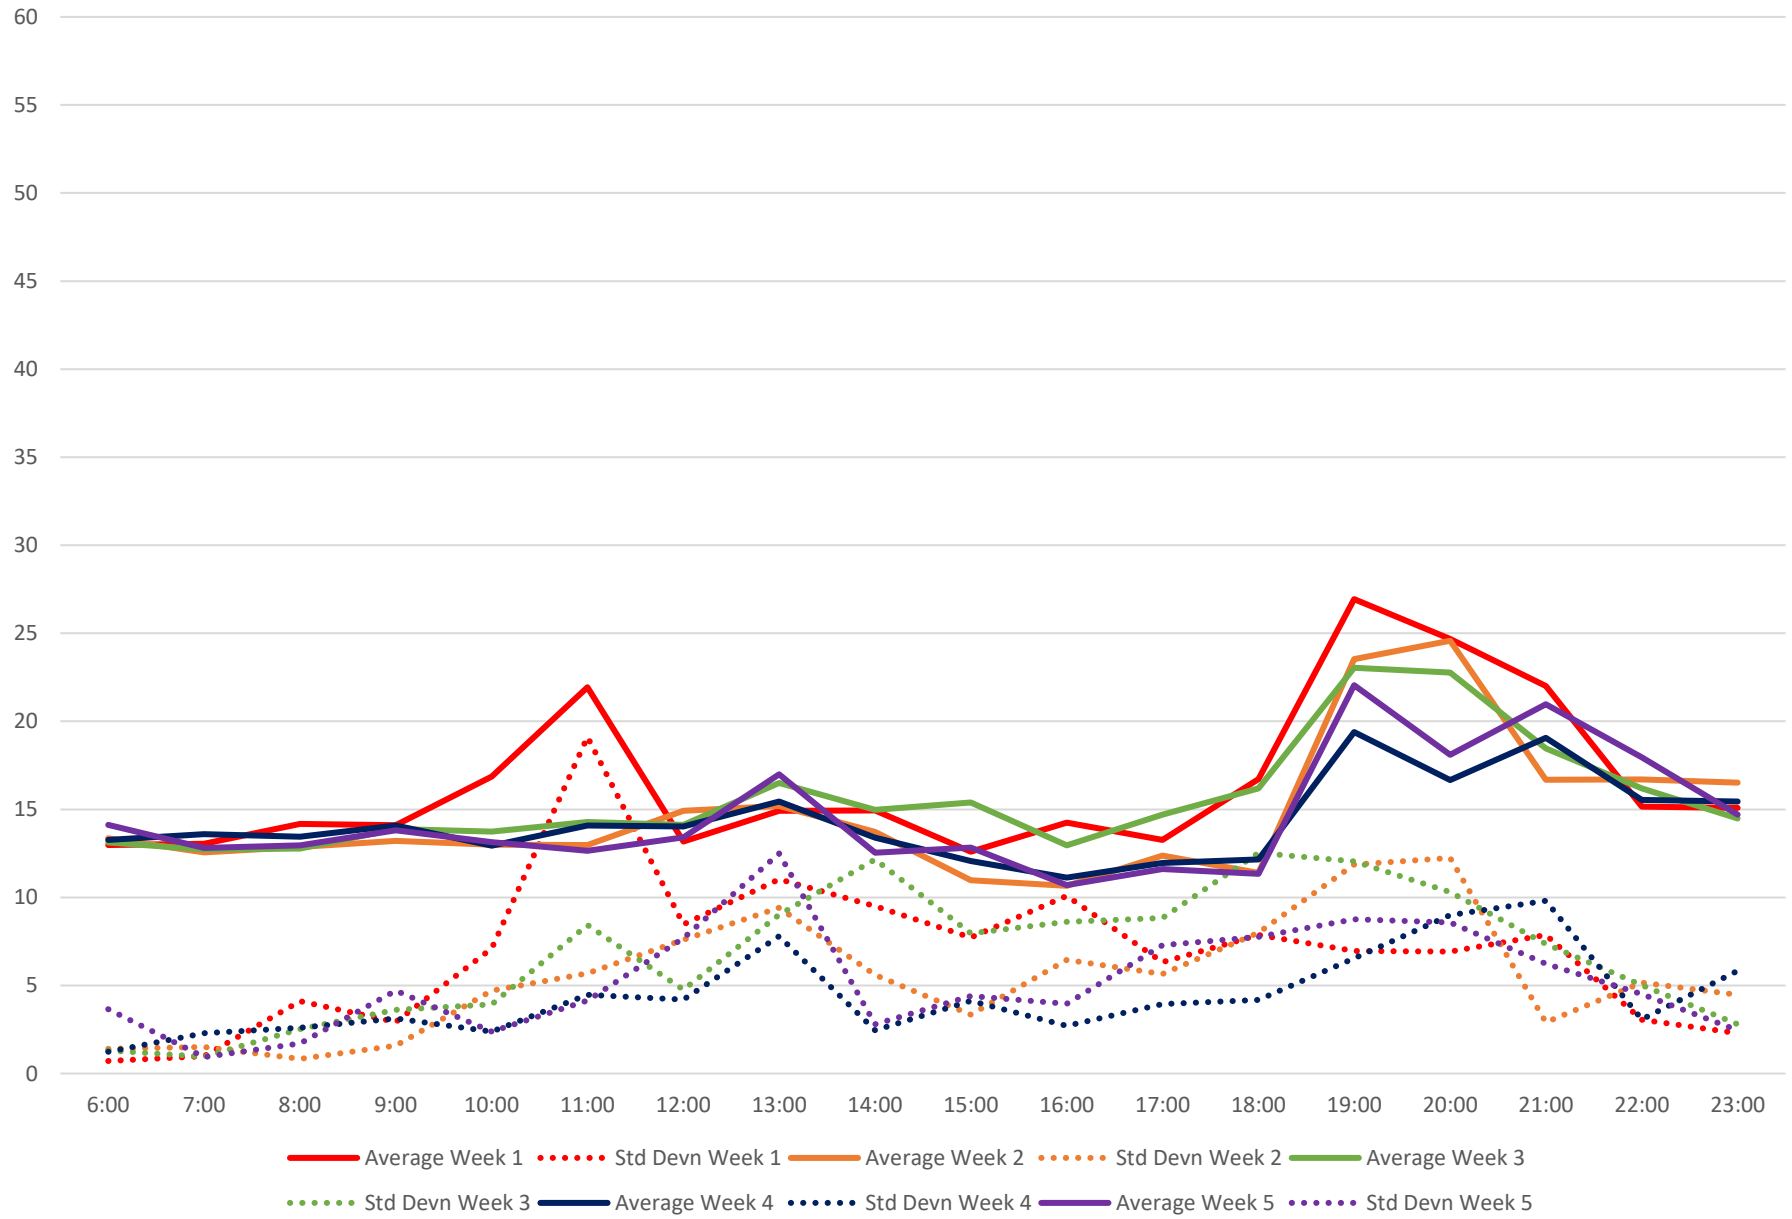

65 Parliament Headways at E of Berkeley Northbound September 2021 Weekday Statistics

65 Parliament Headways at E of Berkeley Northbound September 2021

65 Parliament Headways at E of Berkeley Northbound September 2021 Quartiles Week 1

65 Parliament Headways at E of Berkeley Northbound September 2021

65 Parliament Headways at E of Berkeley Northbound September 2021

Quartiles Week 2

65 Parliament Headways at E of Berkeley Northbound September 2021

65 Parliament Headways at E of Berkeley Northbound September 2021

Quartiles Week 3

65 Parliament Headways at E of Berkeley Northbound September 2021

65 Parliament Headways at E of Berkeley Northbound September 2021

65 Parliament Headways at E of Berkeley Northbound September 2021

65 Parliament Headways at E of Berkeley Northbound September 2021

Quartiles Saturdays

65 Parliament Headways at E of Berkeley Northbound September 2021 Sunday Statistics