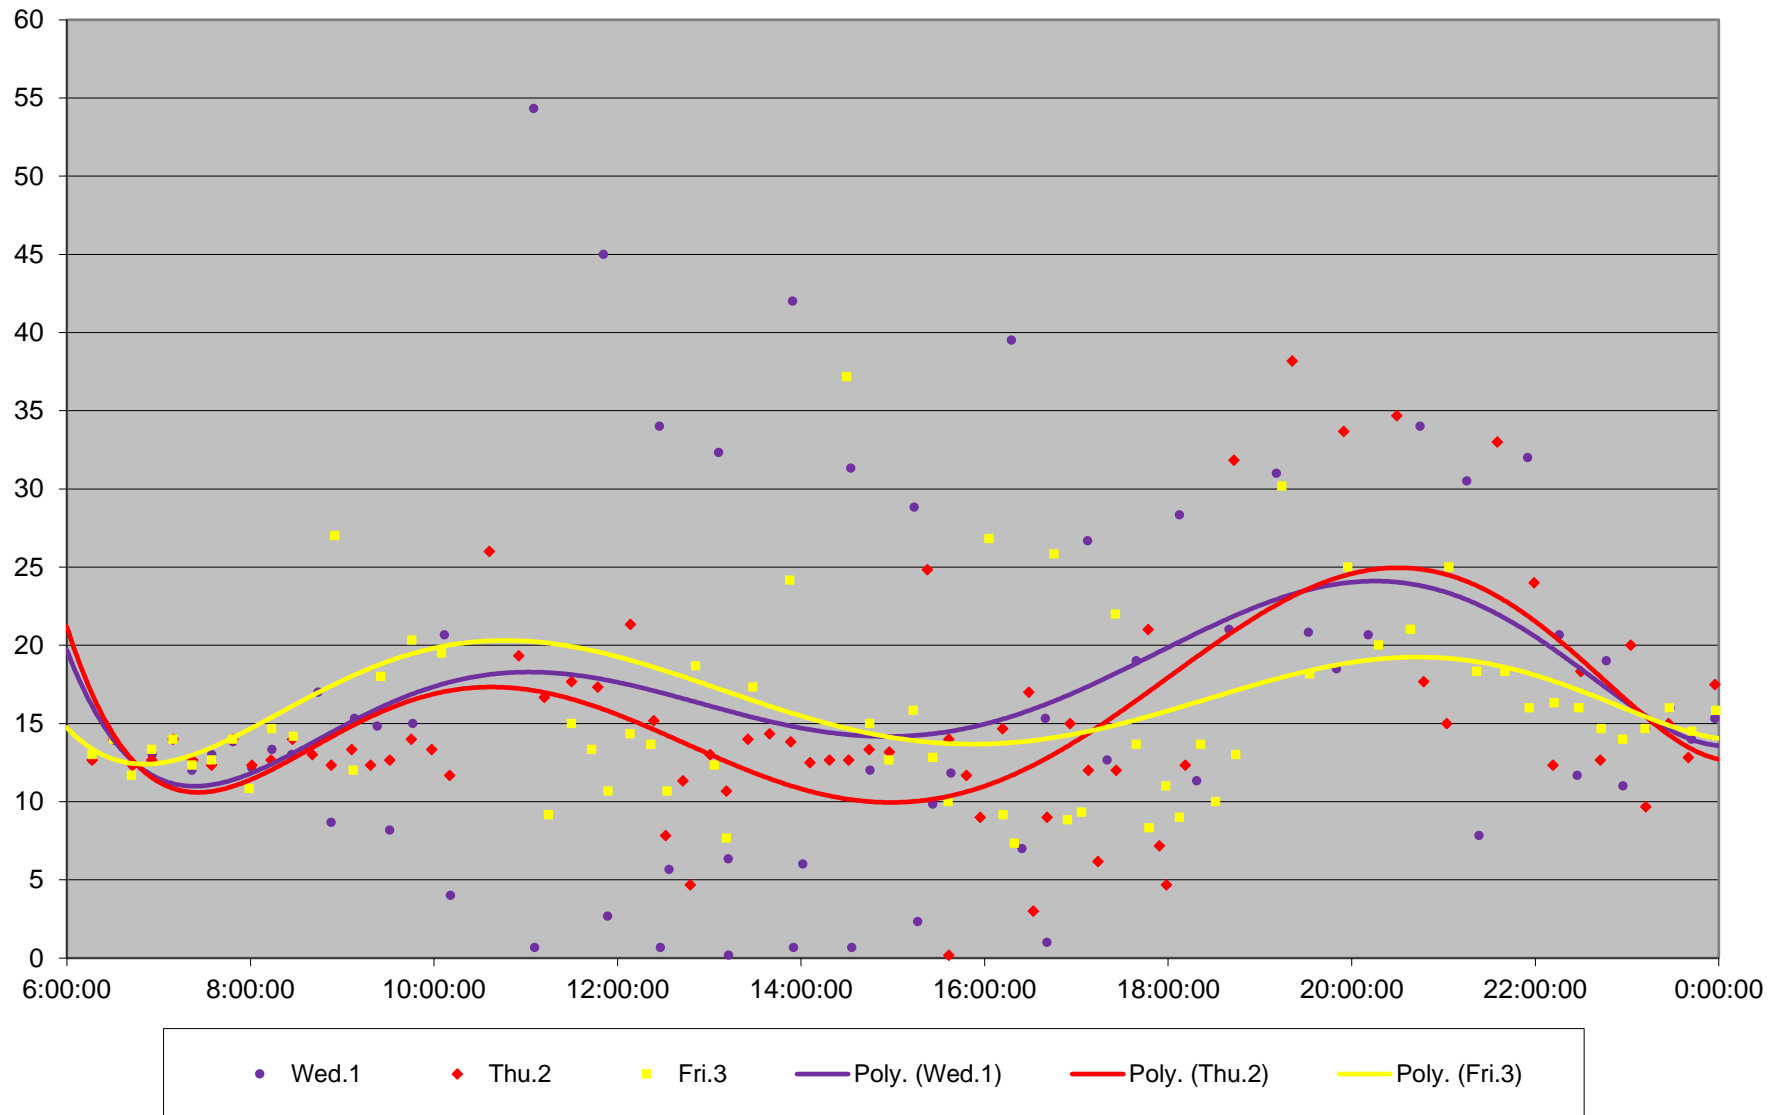

65 Parliament Headways at E of Berkeley Northbound September 2021 Weekday Statistics

65 Parliament Headways at E of Berkeley Northbound September 2021

65 Parliament Headways at E of Berkeley Northbound September 2021 Quartiles Week 1

65 Parliament Headways at E of Berkeley Northbound September 2021

65 Parliament Headways at E of Berkeley Northbound September 2021

Quartiles Week 2

65 Parliament Headways at E of Berkeley Northbound September 2021

65 Parliament Headways at E of Berkeley Northbound September 2021

Quartiles Week 3

65 Parliament Headways at E of Berkeley Northbound September 2021

65 Parliament Headways at E of Berkeley Northbound September 2021

65 Parliament Headways at E of Berkeley Northbound September 2021

65 Parliament Headways at E of Berkeley Northbound September 2021

Quartiles Saturdays

65 Parliament Headways at E of Berkeley Northbound September 2021 Sunday Statistics