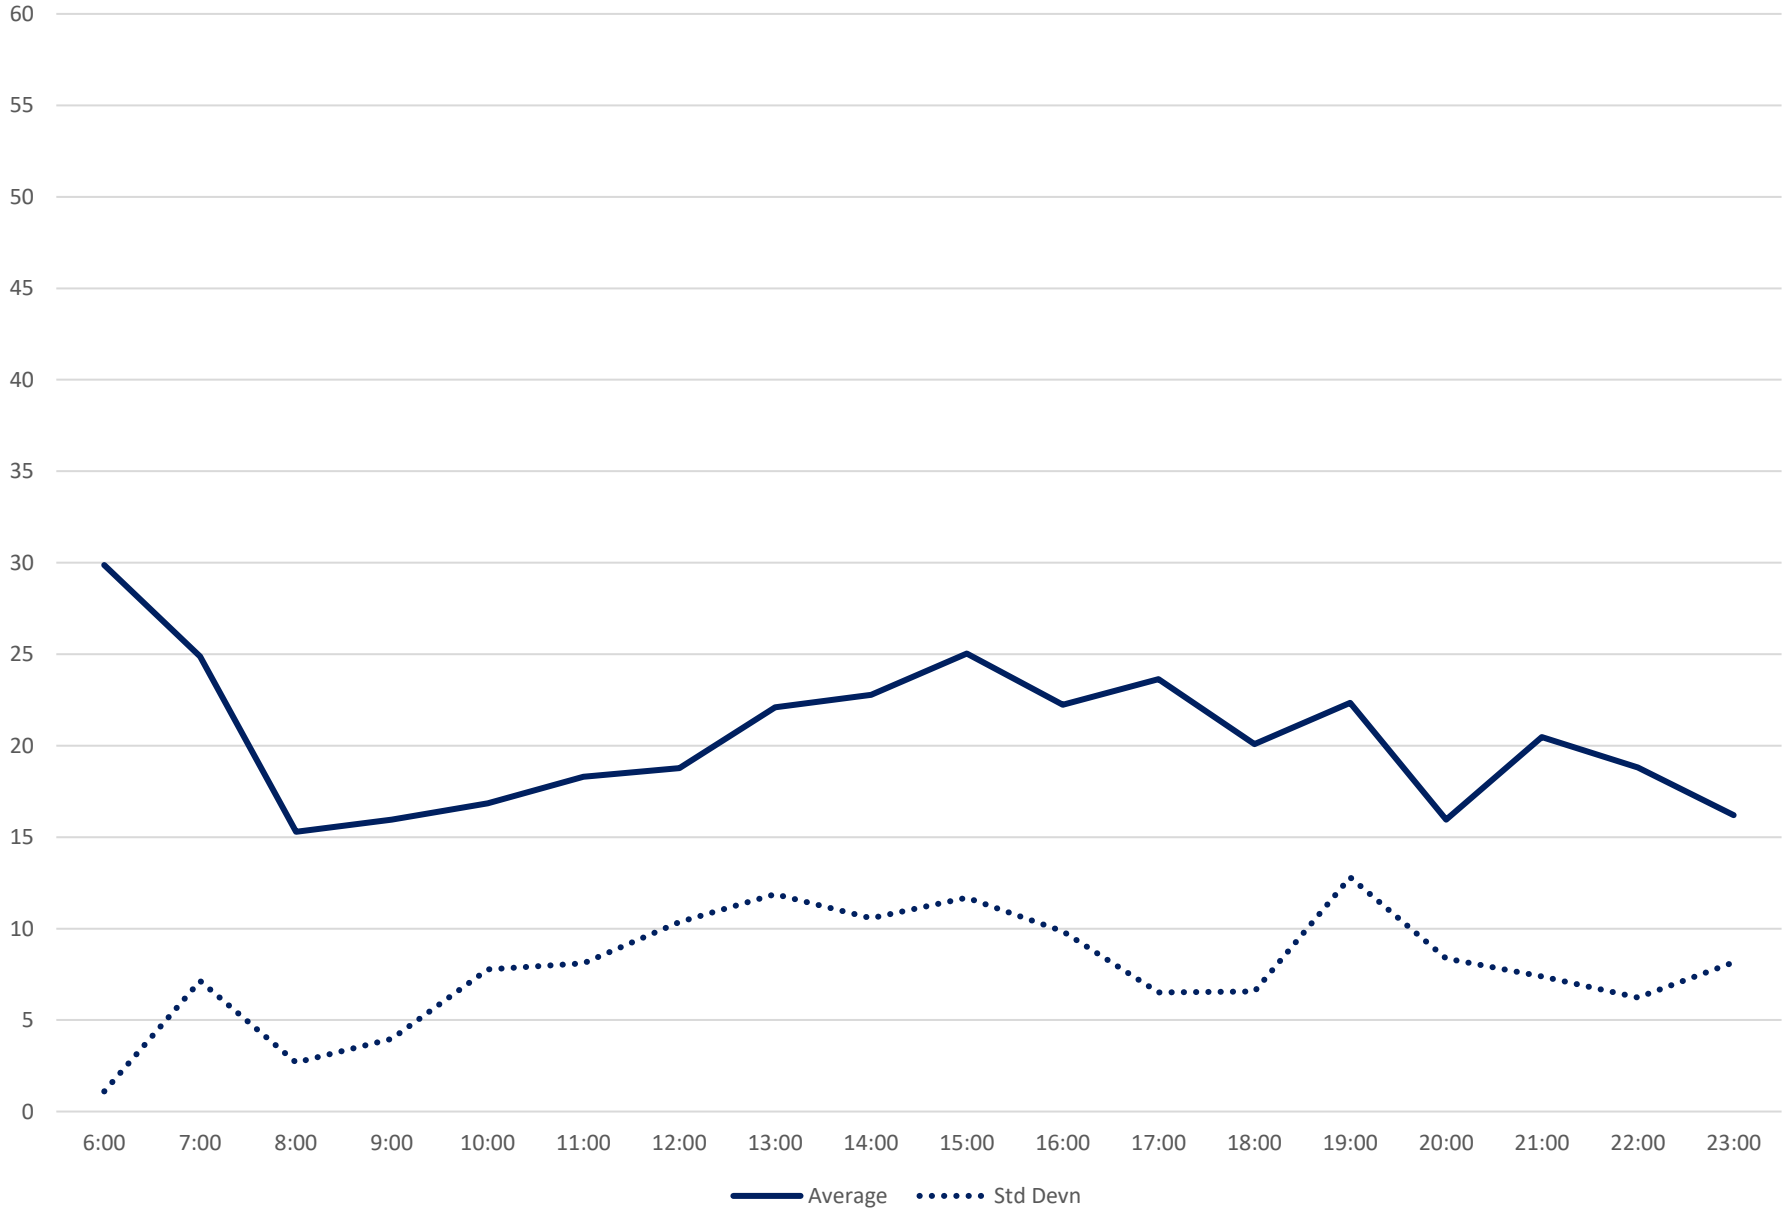

Quartiles Week 4

65 Parliament Headways at E of Berkeley Northbound September 2021

65 Parliament Headways at E of Berkeley Northbound September 2021 Quartiles Week 5

65 Parliament Headways at E of Berkeley Northbound September 2021 Saturday Statistics

65 Parliament Headways at E of Berkeley Northbound September 2021

65 Parliament Headways at E of Berkeley Northbound September 2021

Quartiles Saturdays

65 Parliament Headways at E of Berkeley Northbound September 2021 Sunday Statistics

65 Parliament Headways at E of Berkeley Northbound September 2021

65 Parliament Headways at E of Berkeley Northbound September 2021

Quartiles Sundays/Holidays