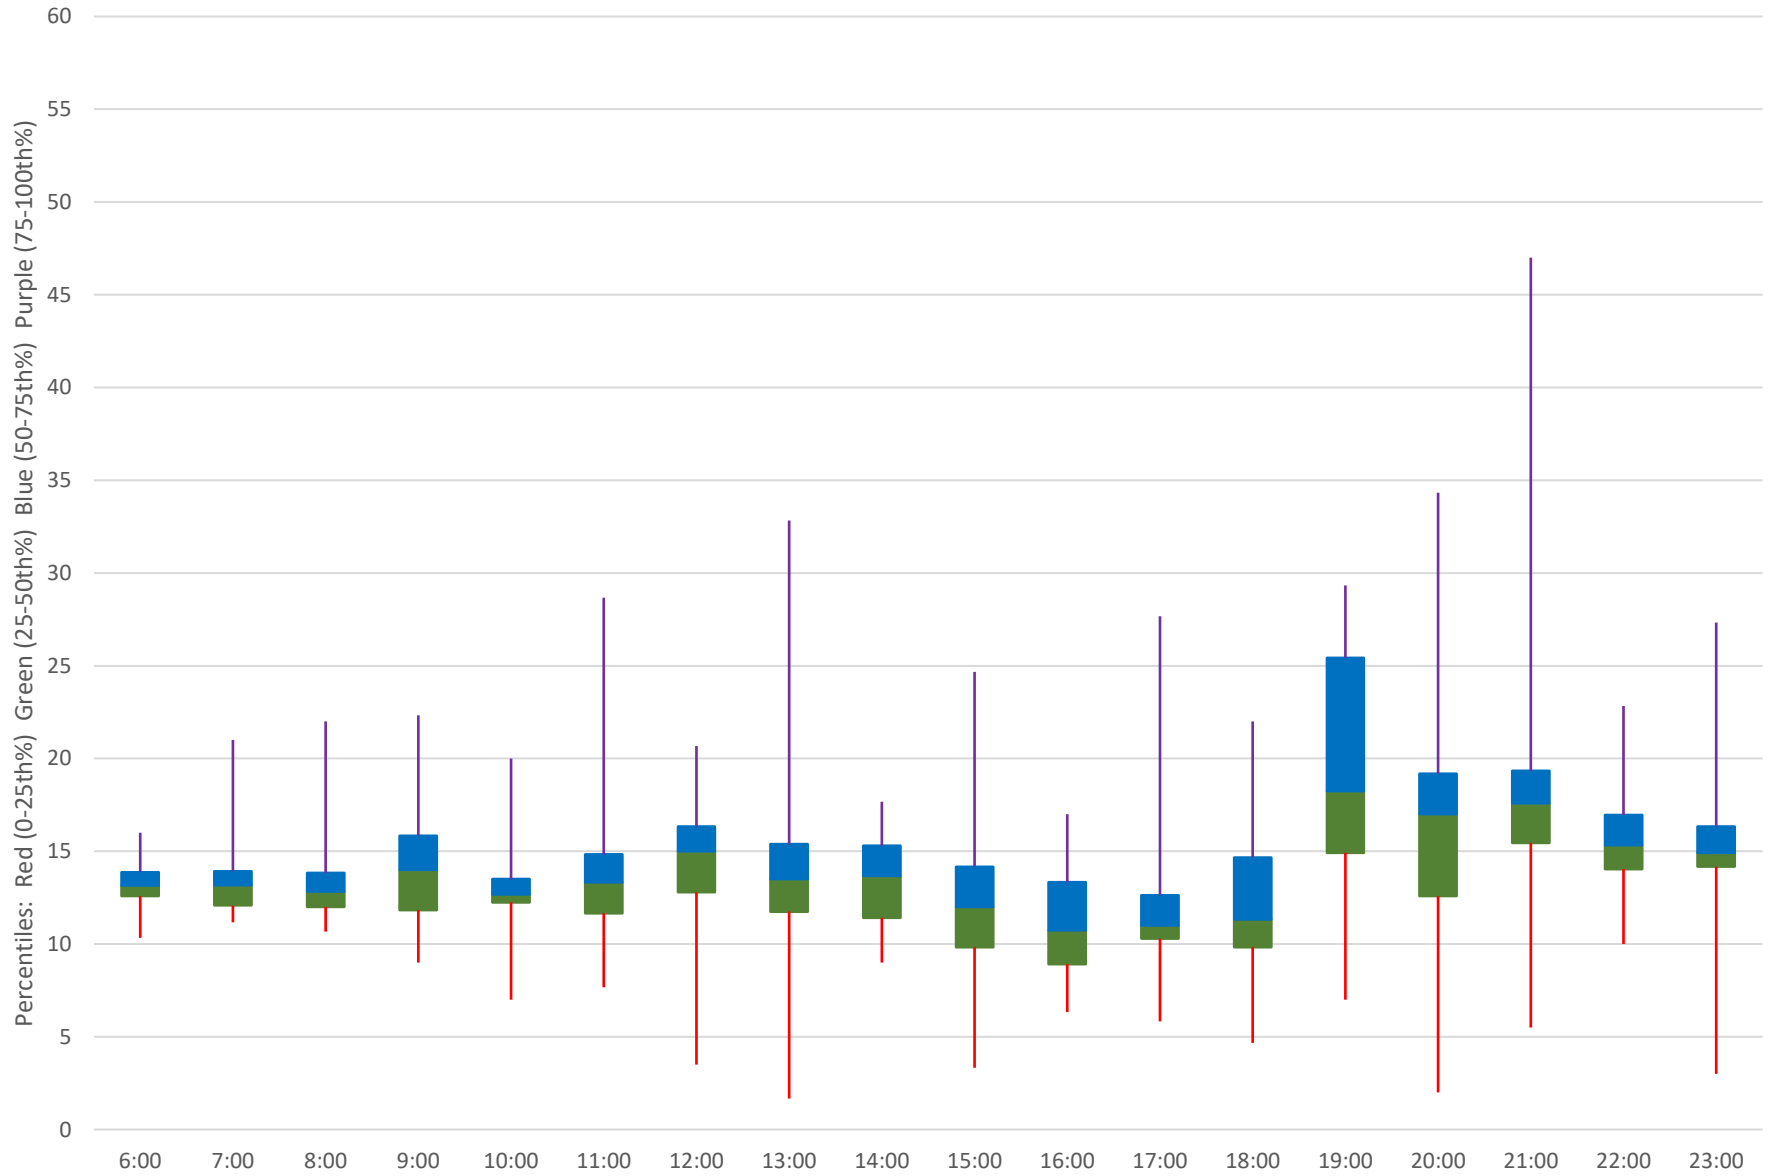

65 Parliament Headways at E of Berkeley Northbound September 2021

Quartiles Week 3

65 Parliament Headways at E of Berkeley Northbound September 2021

65 Parliament Headways at E of Berkeley Northbound September 2021

Quartiles Week 4

65 Parliament Headways at E of Berkeley Northbound September 2021

65 Parliament Headways at E of Berkeley Northbound September 2021 Quartiles Week 5

65 Parliament Headways at E of Berkeley Northbound September 2021 Saturday Statistics

65 Parliament Headways at E of Berkeley Northbound September 2021

65 Parliament Headways at E of Berkeley Northbound September 2021

Quartiles Saturdays

65 Parliament Headways at E of Berkeley Northbound September 2021 Sunday Statistics