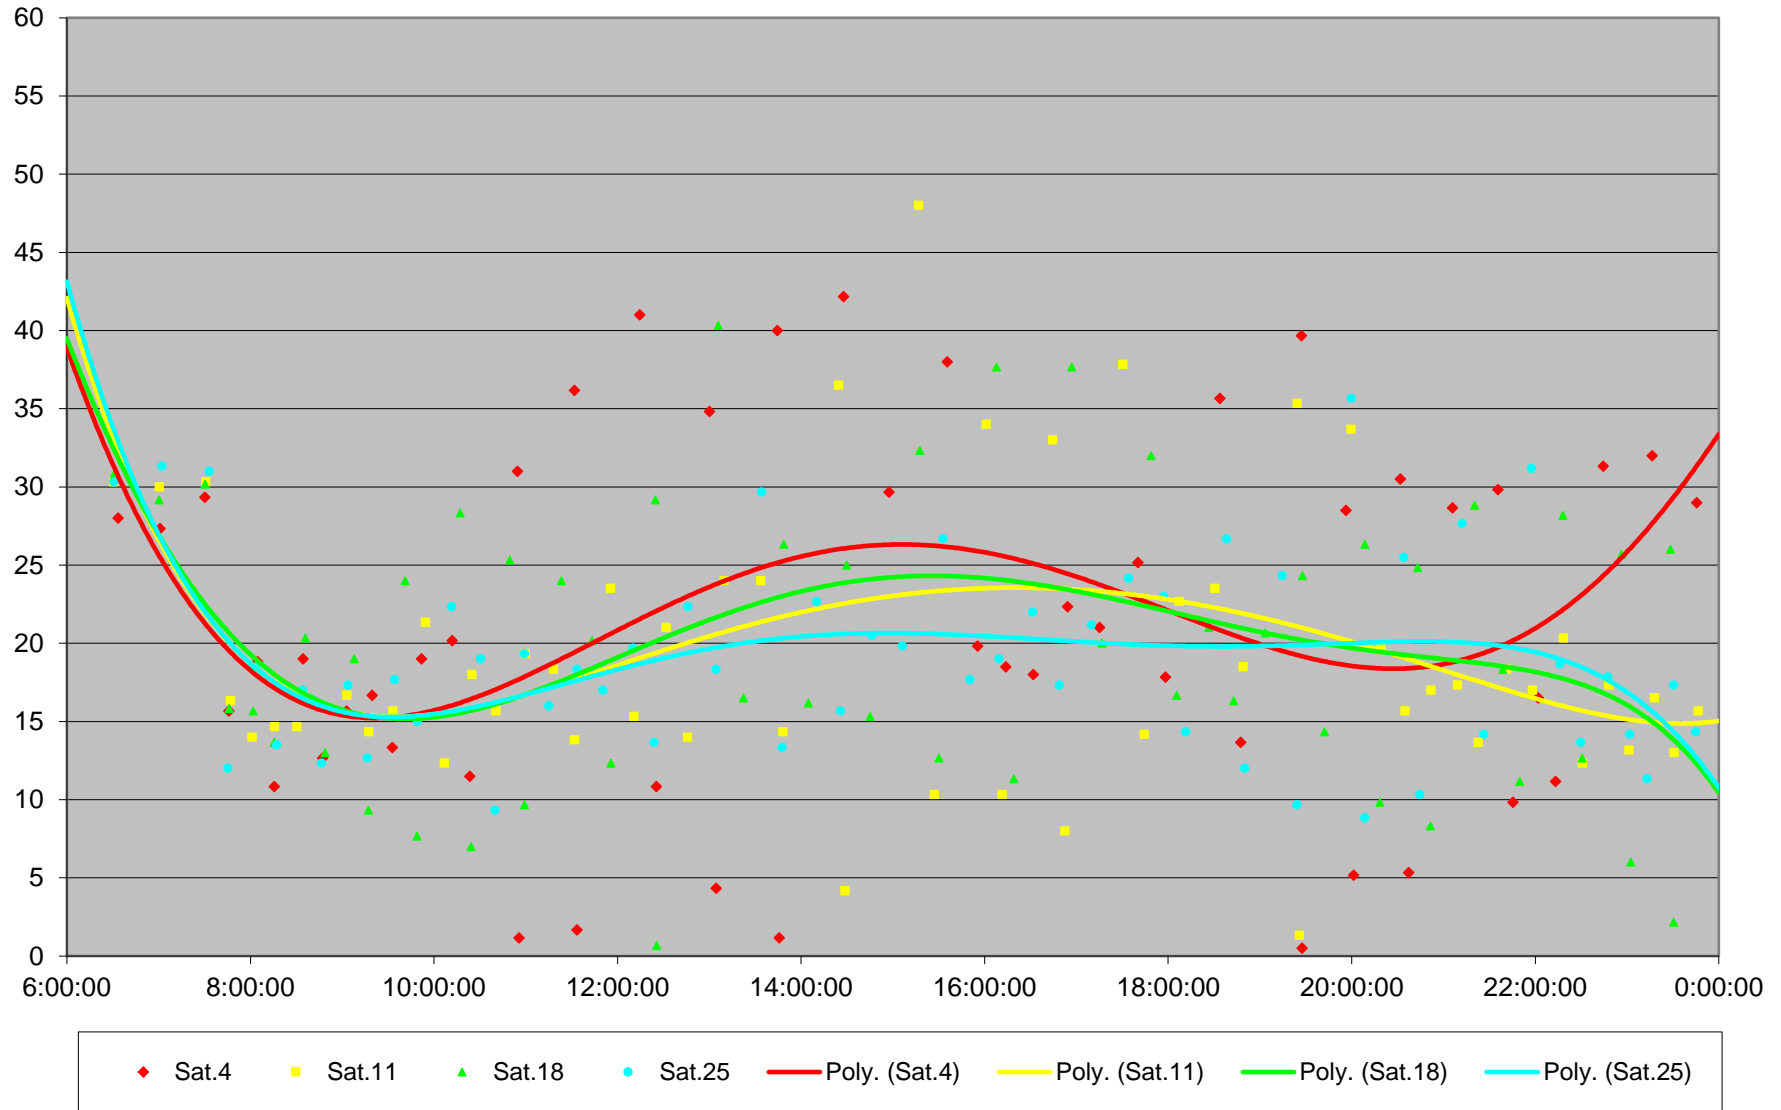

65 Parliament Headways at E of Berkeley Northbound September 2021

Quartiles Week 3

65 Parliament Headways at E of Berkeley Northbound September 2021

65 Parliament Headways at E of Berkeley Northbound September 2021

Quartiles Week 4

65 Parliament Headways at E of Berkeley Northbound September 2021

65 Parliament Headways at E of Berkeley Northbound September 2021 Quartiles Week 5

65 Parliament Headways at E of Berkeley Northbound September 2021 Saturday Statistics

65 Parliament Headways at E of Berkeley Northbound September 2021

65 Parliament Headways at E of Berkeley Northbound September 2021

Quartiles Saturdays

65 Parliament Headways at E of Berkeley Northbound September 2021 Sunday Statistics

65 Parliament Headways at E of Berkeley Northbound September 2021

65 Parliament Headways at E of Berkeley Northbound September 2021

Quartiles Sundays/Holidays