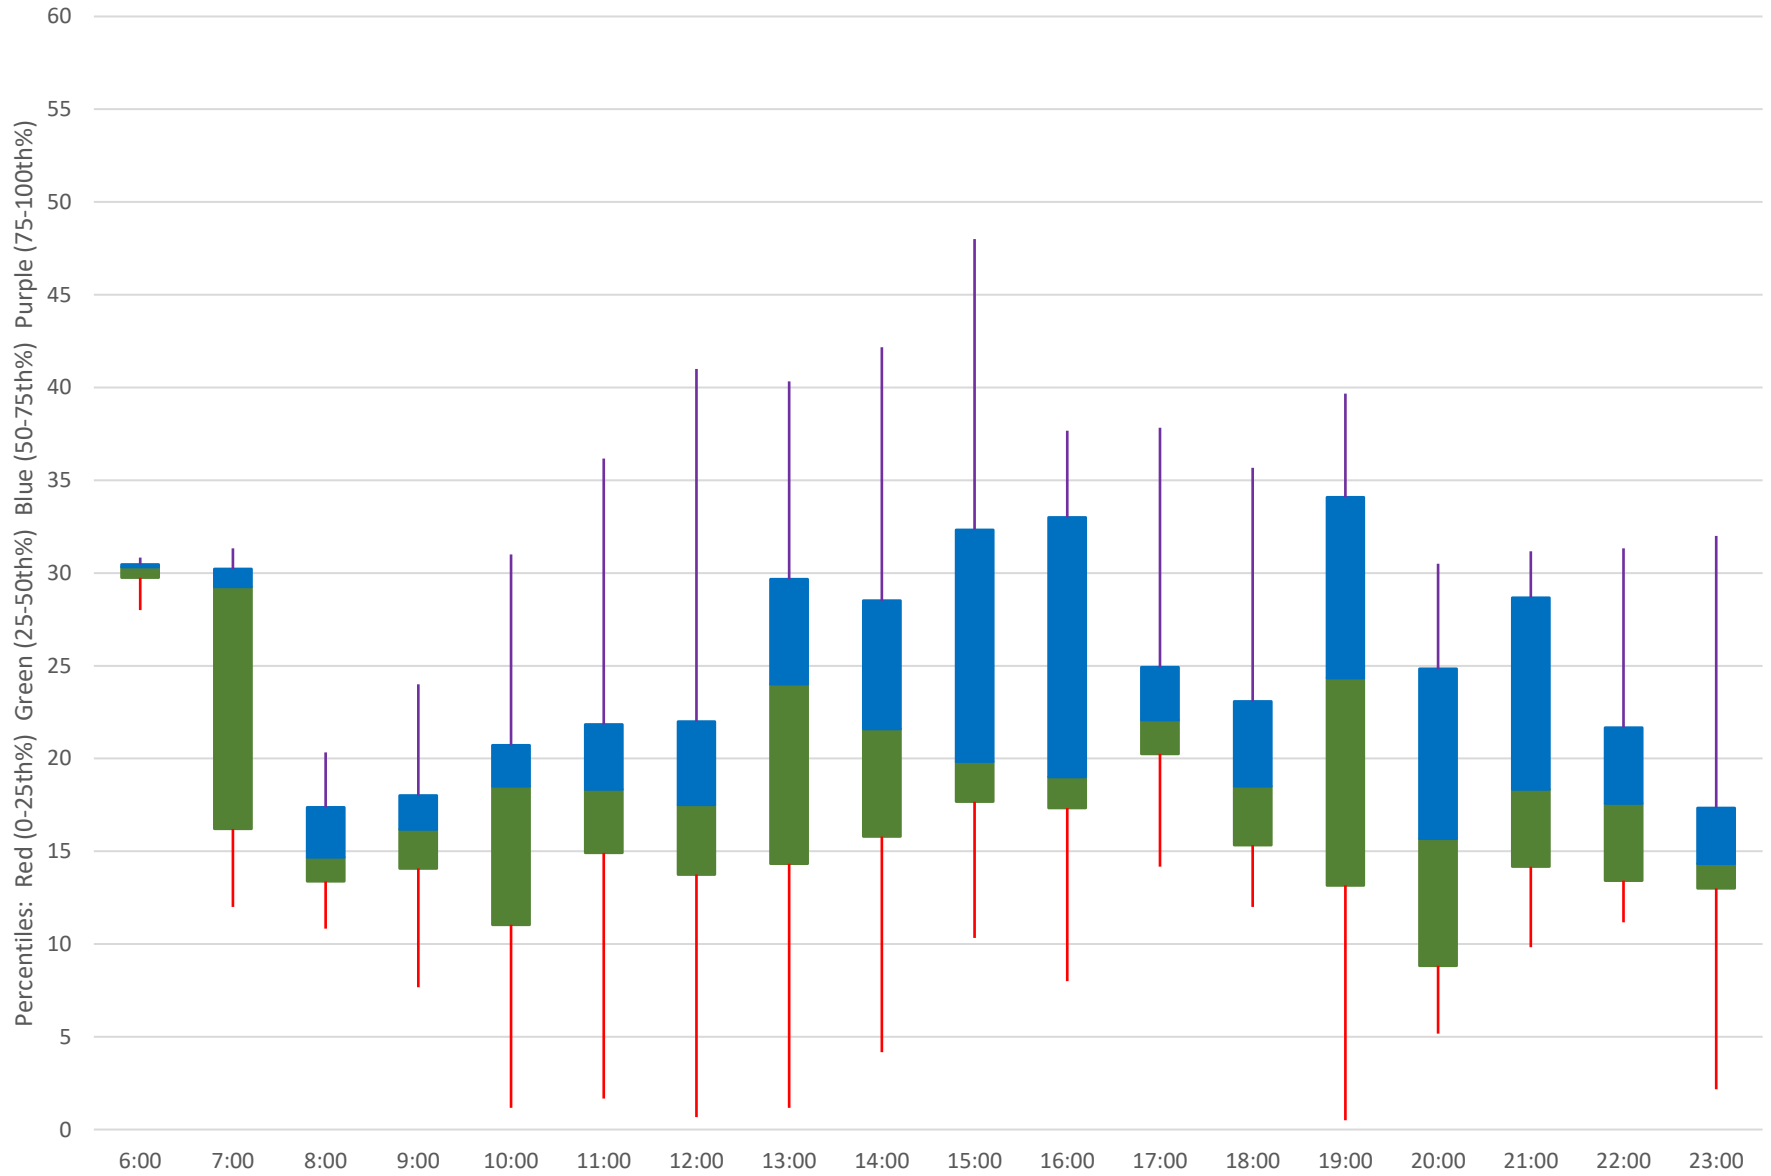

Quartiles Week 4

65 Parliament Headways at E of Berkeley Northbound September 2021

65 Parliament Headways at E of Berkeley Northbound September 2021 Quartiles Week 5

65 Parliament Headways at E of Berkeley Northbound September 2021 Saturday Statistics

65 Parliament Headways at E of Berkeley Northbound September 2021

65 Parliament Headways at E of Berkeley Northbound September 2021

Quartiles Saturdays

65 Parliament Headways at E of Berkeley Northbound September 2021 Sunday Statistics