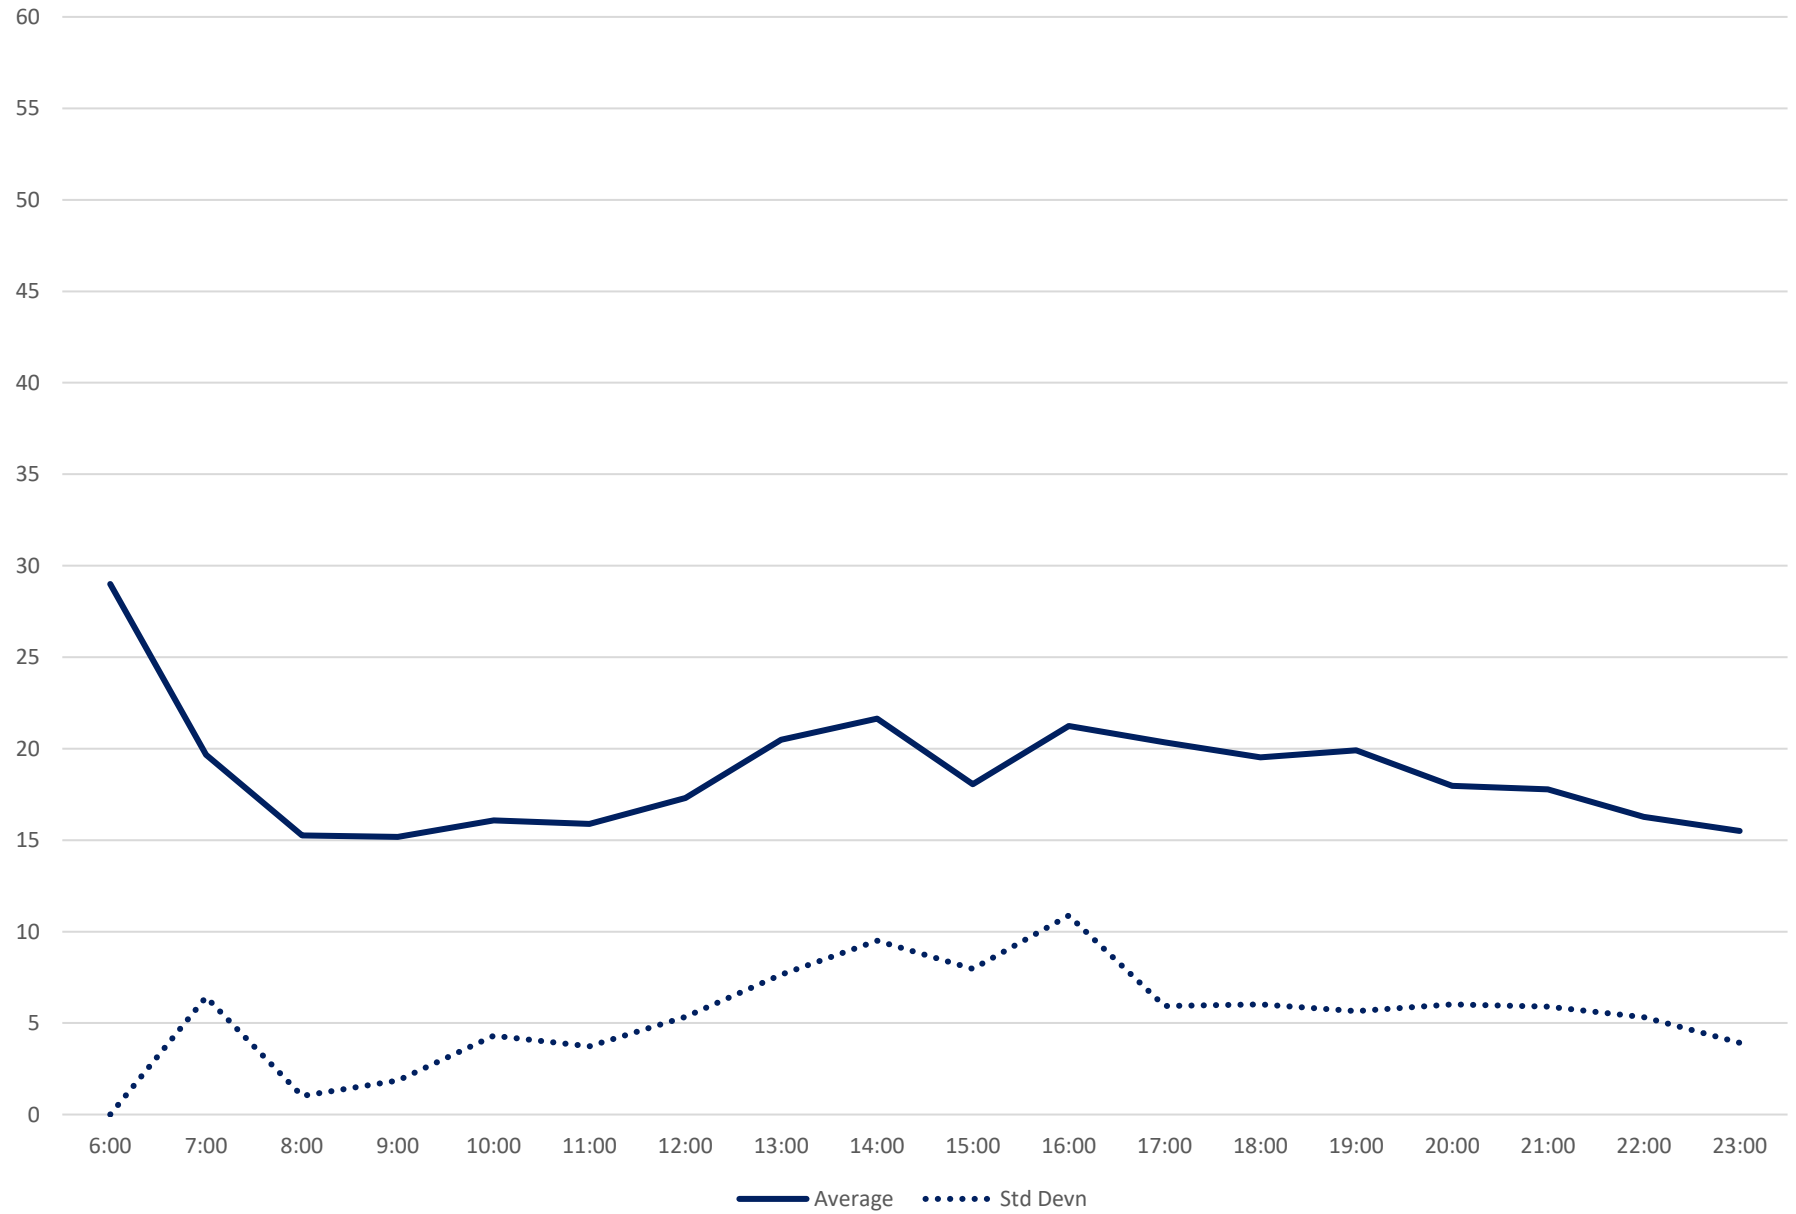

Quartiles Week 4

65 Parliament Headways at E of Berkeley Northbound September 2021

65 Parliament Headways at E of Berkeley Northbound September 2021 Quartiles Week 5

65 Parliament Headways at E of Berkeley Northbound September 2021 Saturday Statistics

65 Parliament Headways at E of Berkeley Northbound September 2021

65 Parliament Headways at E of Berkeley Northbound September 2021

Quartiles Saturdays

65 Parliament Headways at E of Berkeley Northbound September 2021 Sunday Statistics

65 Parliament Headways at E of Berkeley Northbound September 2021

65 Parliament Headways at E of Berkeley Northbound September 2021

Quartiles Sundays/Holidays