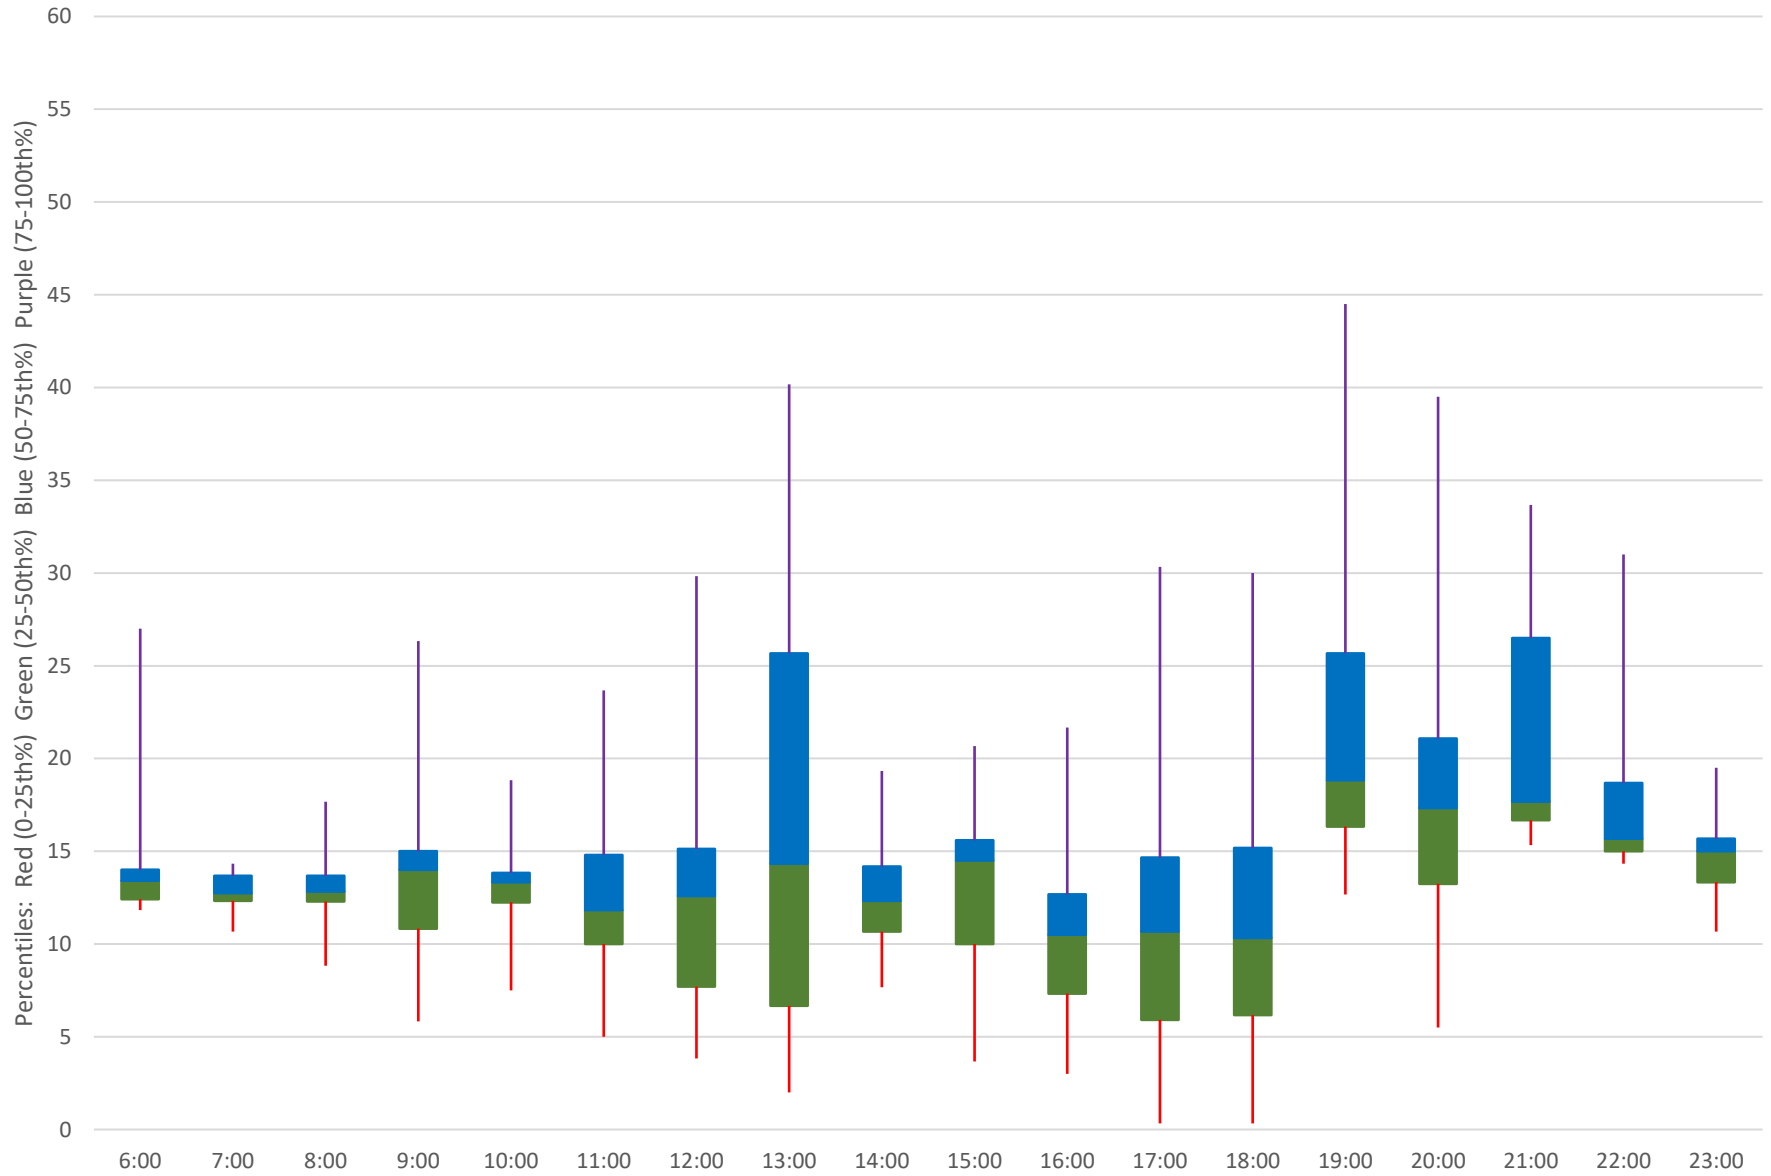

65 Parliament Headways at E of Berkeley Northbound September 2021

Quartiles Week 3

65 Parliament Headways at E of Berkeley Northbound September 2021

65 Parliament Headways at E of Berkeley Northbound September 2021

Quartiles Week 4

65 Parliament Headways at E of Berkeley Northbound September 2021

65 Parliament Headways at E of Berkeley Northbound September 2021 Quartiles Week 5

65 Parliament Headways at E of Berkeley Northbound September 2021 Saturday Statistics

65 Parliament Headways at E of Berkeley Northbound September 2021

65 Parliament Headways at E of Berkeley Northbound September 2021

Quartiles Saturdays

65 Parliament Headways at E of Berkeley Northbound September 2021 Sunday Statistics