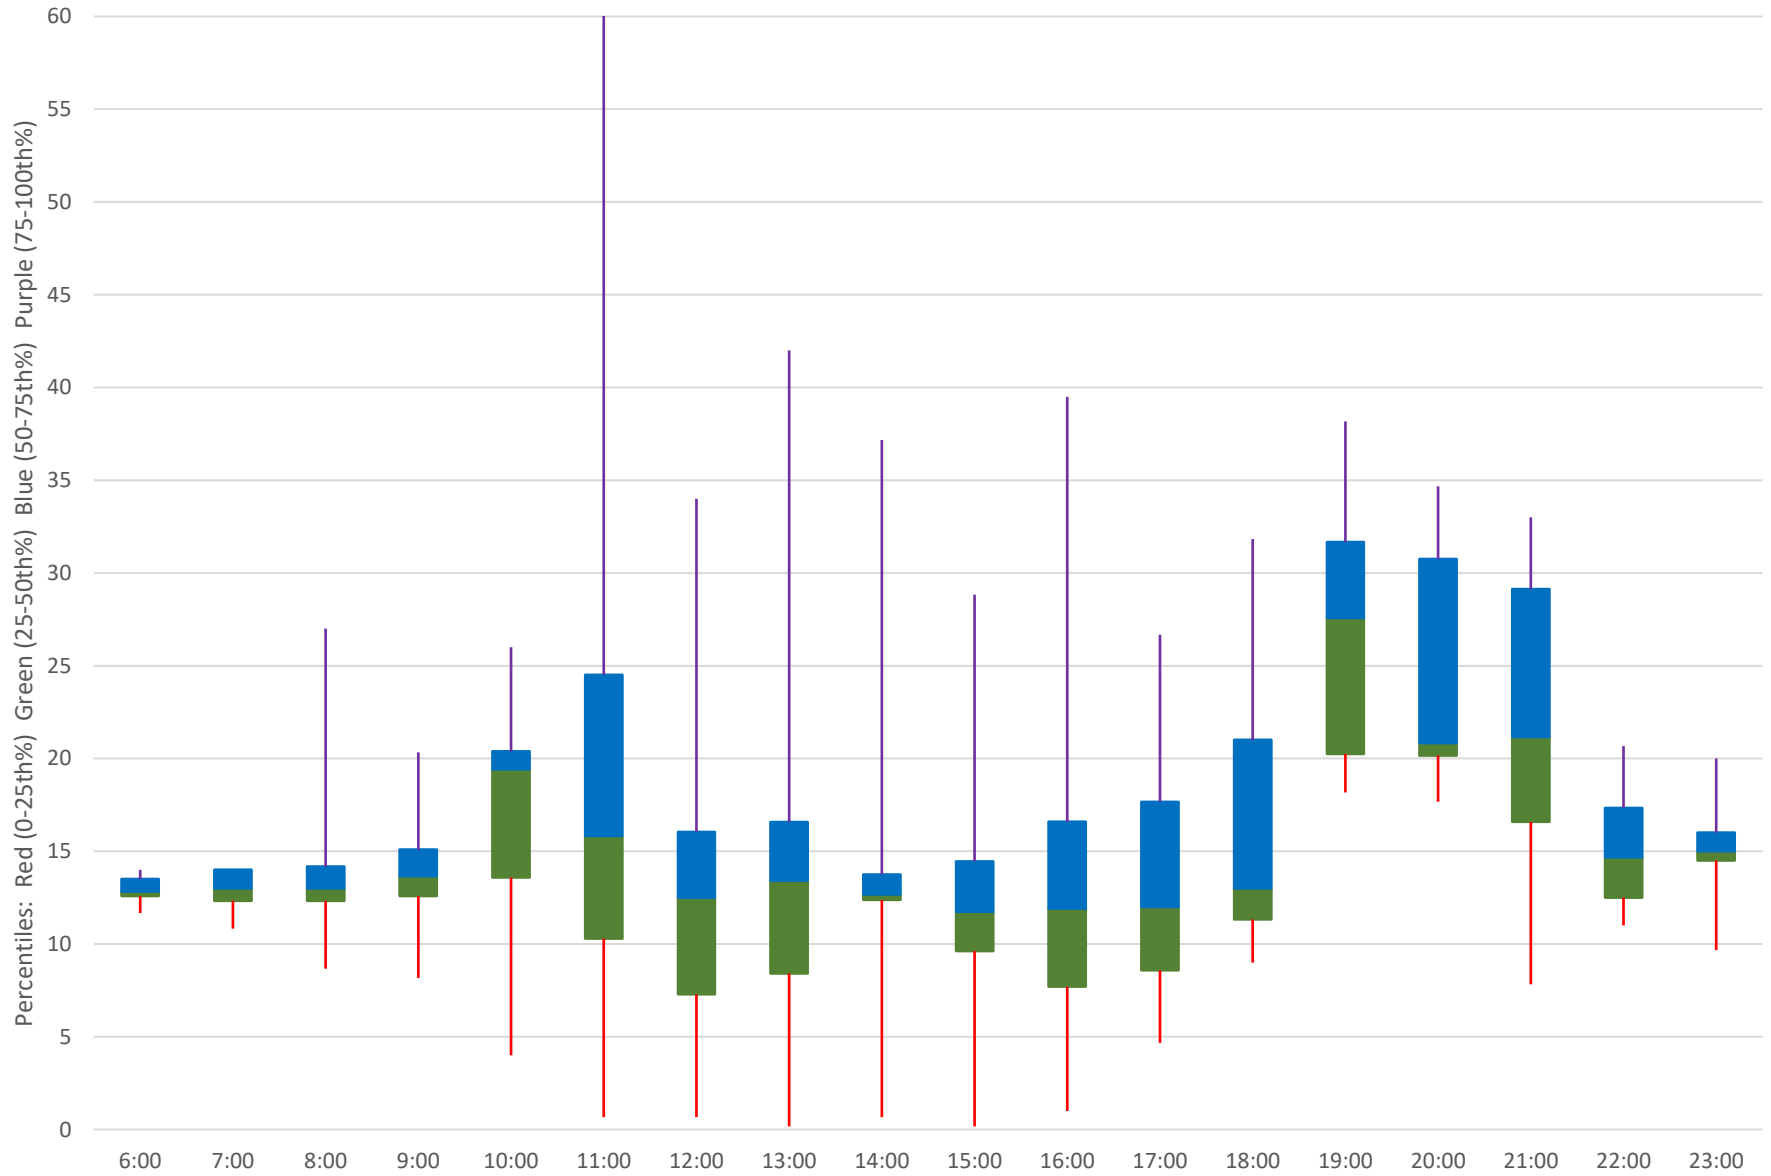

65 Parliament Headways at E of Berkeley Northbound September 2021 Weekday Statistics

65 Parliament Headways at E of Berkeley Northbound September 2021

65 Parliament Headways at E of Berkeley Northbound September 2021 Quartiles Week 1

65 Parliament Headways at E of Berkeley Northbound September 2021

65 Parliament Headways at E of Berkeley Northbound September 2021

Quartiles Week 2

65 Parliament Headways at E of Berkeley Northbound September 2021

65 Parliament Headways at E of Berkeley Northbound September 2021

Quartiles Week 3

65 Parliament Headways at E of Berkeley Northbound September 2021

65 Parliament Headways at E of Berkeley Northbound September 2021

65 Parliament Headways at E of Berkeley Northbound September 2021

65 Parliament Headways at E of Berkeley Northbound September 2021

Quartiles Saturdays

65 Parliament Headways at E of Berkeley Northbound September 2021 Sunday Statistics