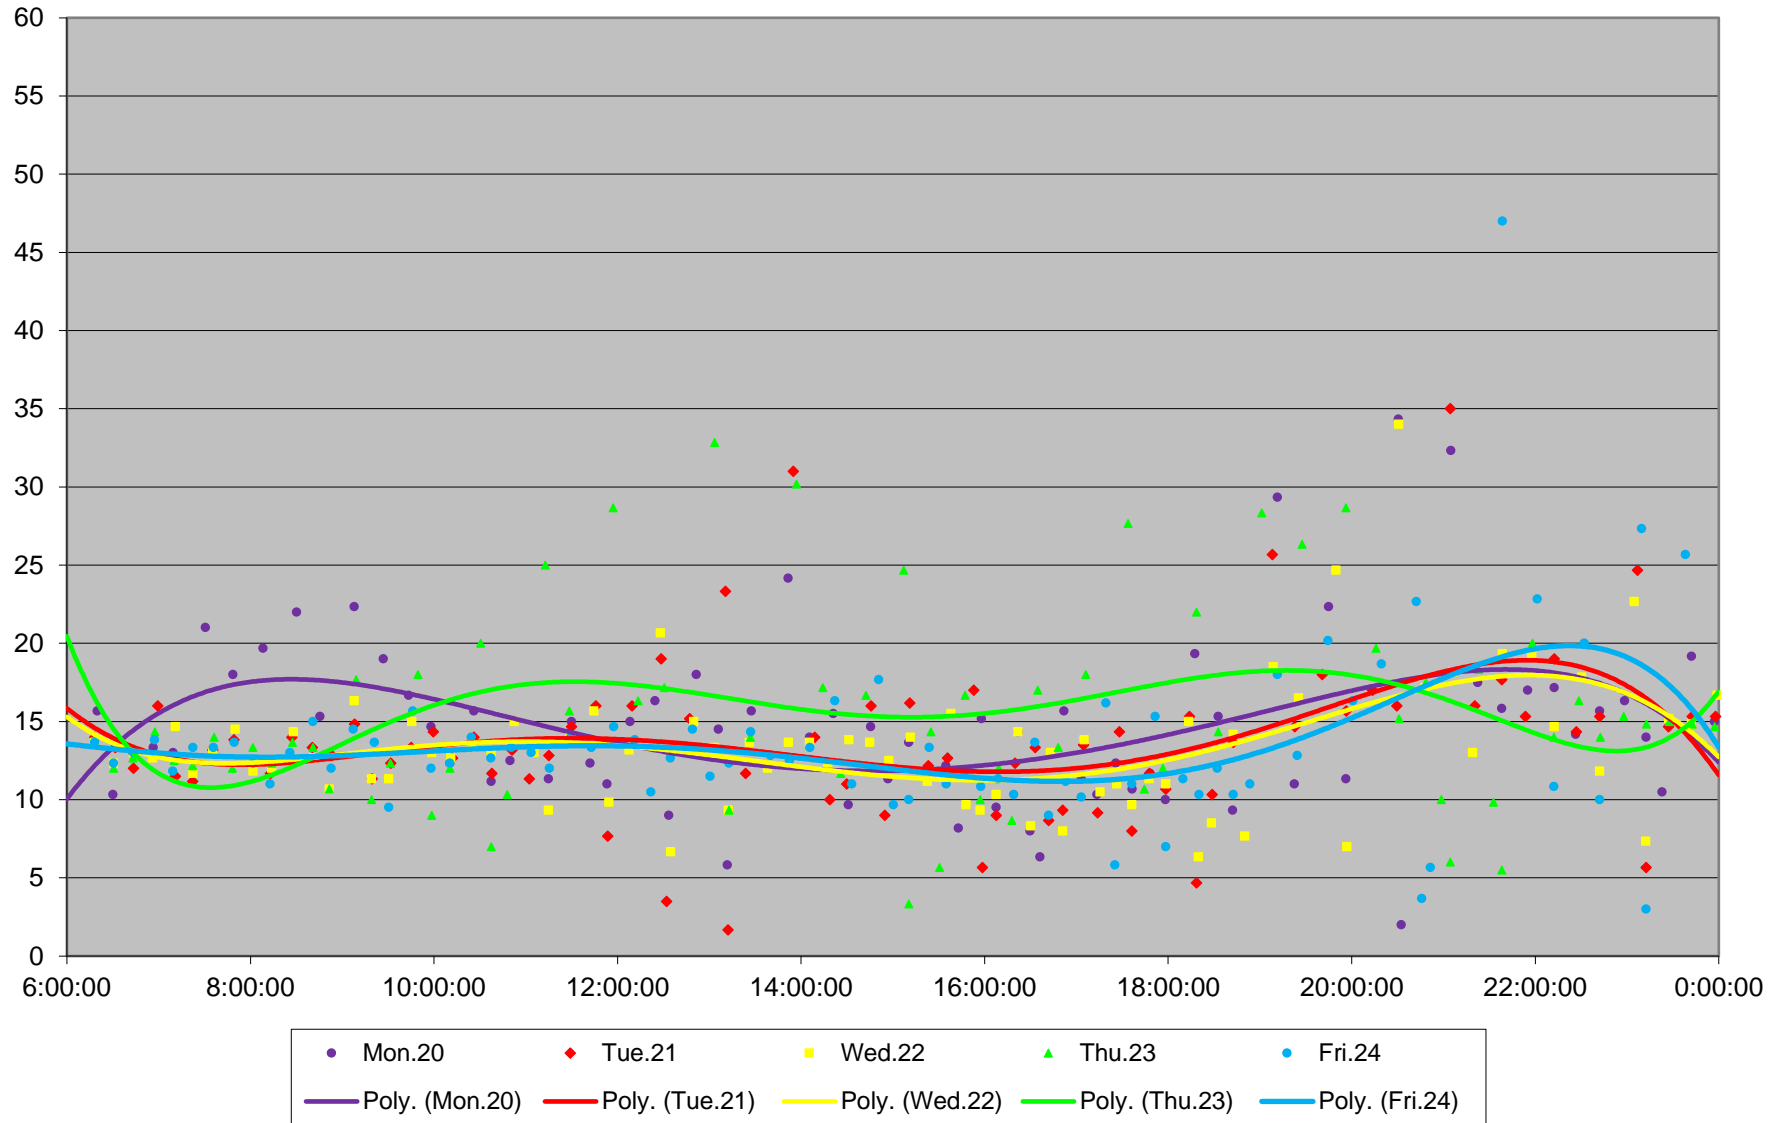

65 Parliament Headways at E of Berkeley Northbound September 2021 Weekday Statistics

65 Parliament Headways at E of Berkeley Northbound September 2021

65 Parliament Headways at E of Berkeley Northbound September 2021 Quartiles Week 1

65 Parliament Headways at E of Berkeley Northbound September 2021

65 Parliament Headways at E of Berkeley Northbound September 2021

Quartiles Week 2

65 Parliament Headways at E of Berkeley Northbound September 2021

65 Parliament Headways at E of Berkeley Northbound September 2021

Quartiles Week 3

65 Parliament Headways at E of Berkeley Northbound September 2021

65 Parliament Headways at E of Berkeley Northbound September 2021

Quartiles Week 4

65 Parliament Headways at E of Berkeley Northbound September 2021

65 Parliament Headways at E of Berkeley Northbound September 2021 Quartiles Week 5

65 Parliament Headways at E of Berkeley Northbound September 2021 Saturday Statistics