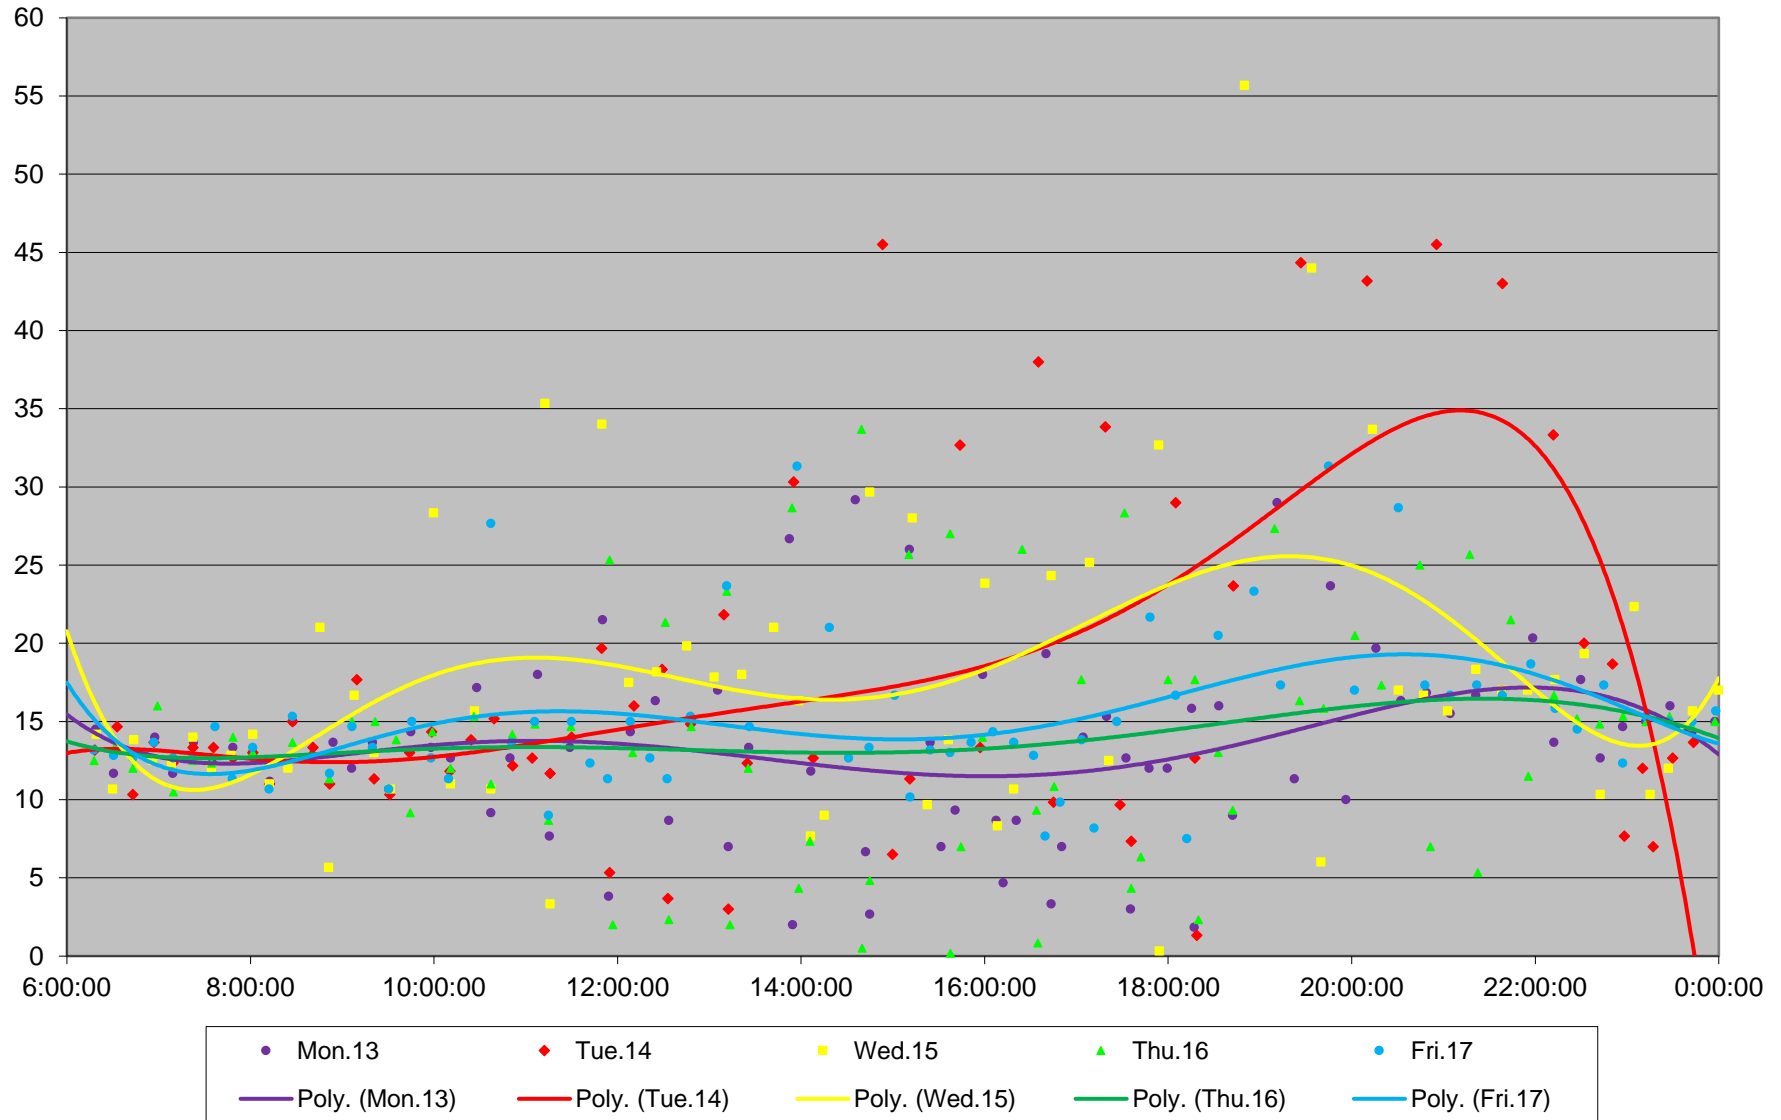

65 Parliament Headways at E of Berkeley Northbound September 2021 Weekday Statistics

65 Parliament Headways at E of Berkeley Northbound September 2021

65 Parliament Headways at E of Berkeley Northbound September 2021 Quartiles Week 1

65 Parliament Headways at E of Berkeley Northbound September 2021

65 Parliament Headways at E of Berkeley Northbound September 2021

Quartiles Week 2

65 Parliament Headways at E of Berkeley Northbound September 2021

65 Parliament Headways at E of Berkeley Northbound September 2021

Quartiles Week 3

65 Parliament Headways at E of Berkeley Northbound September 2021

65 Parliament Headways at E of Berkeley Northbound September 2021

Quartiles Week 4

65 Parliament Headways at E of Berkeley Northbound September 2021

65 Parliament Headways at E of Berkeley Northbound September 2021 Quartiles Week 5

65 Parliament Headways at E of Berkeley Northbound September 2021 Saturday Statistics