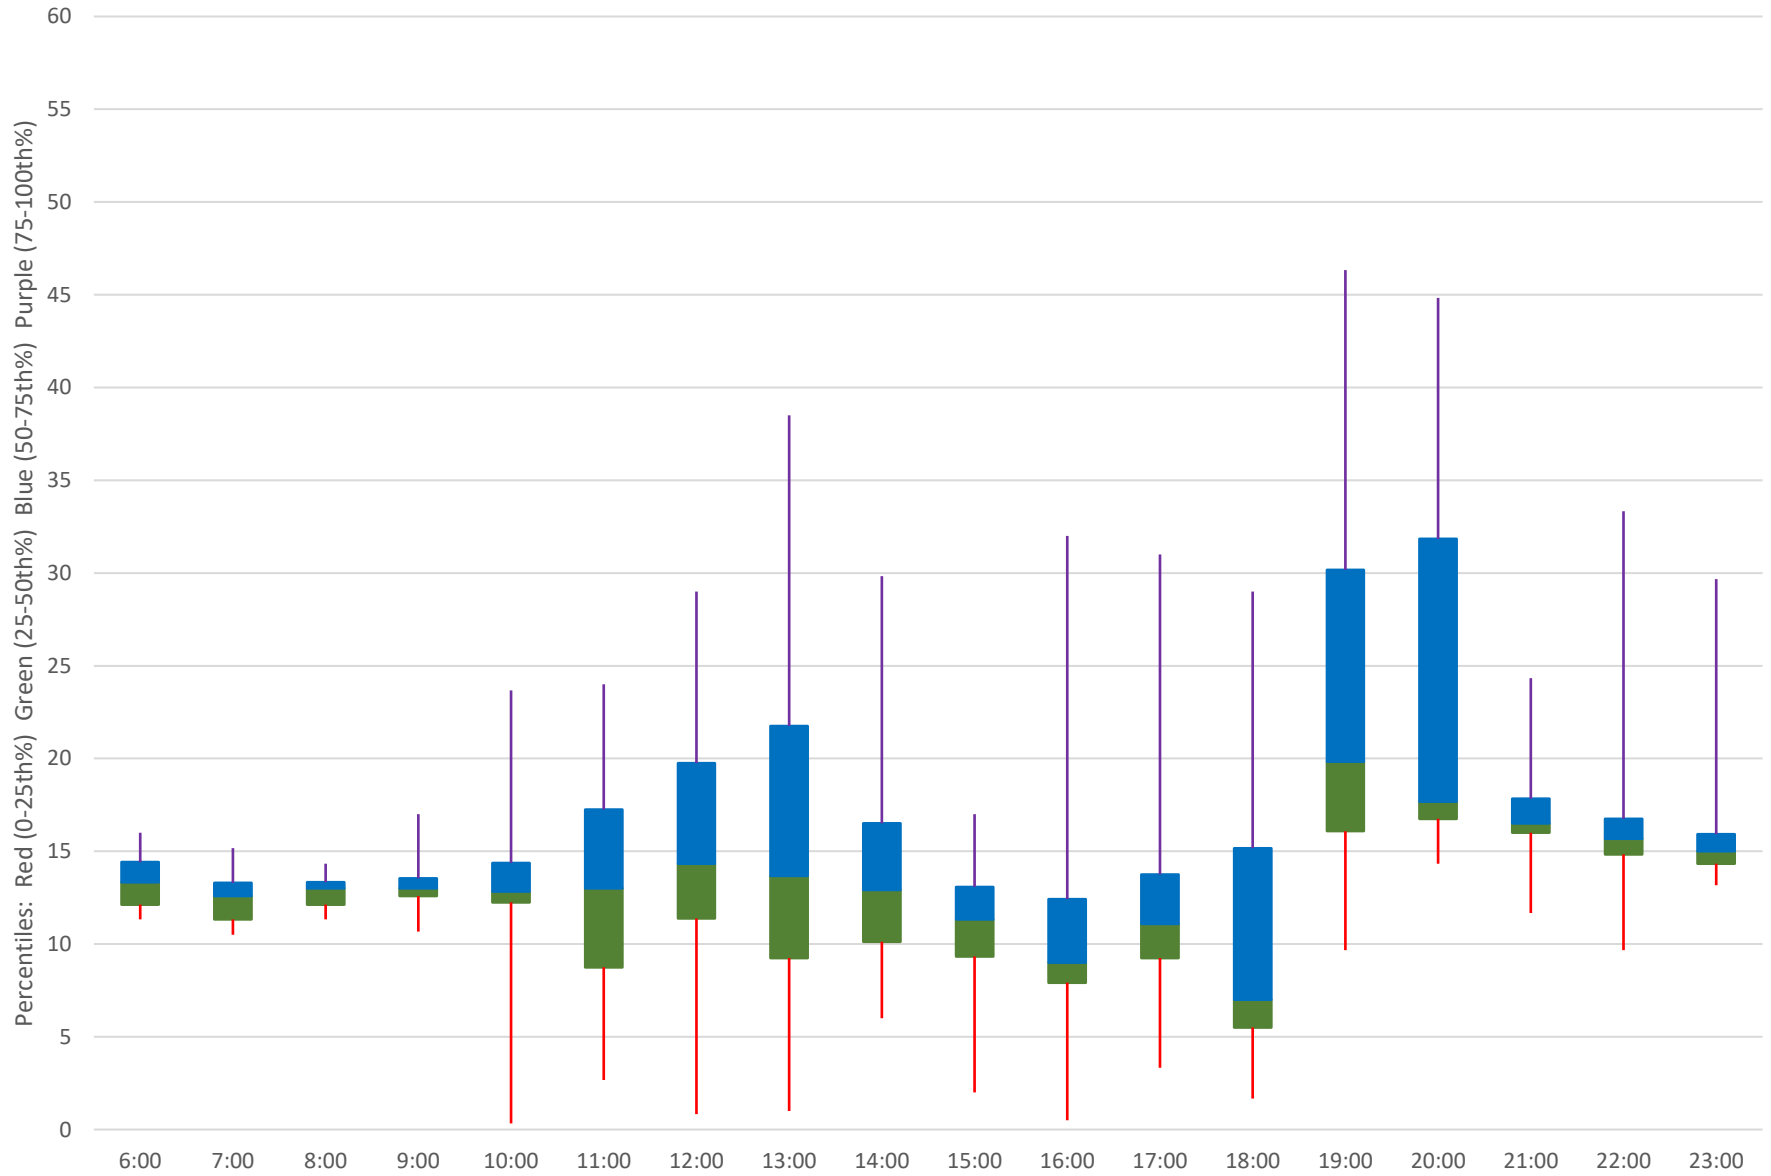

65 Parliament Headways at E of Berkeley Northbound September 2021 Weekday Statistics

65 Parliament Headways at E of Berkeley Northbound September 2021

65 Parliament Headways at E of Berkeley Northbound September 2021 Quartiles Week 1

65 Parliament Headways at E of Berkeley Northbound September 2021

65 Parliament Headways at E of Berkeley Northbound September 2021

Quartiles Week 2

65 Parliament Headways at E of Berkeley Northbound September 2021

65 Parliament Headways at E of Berkeley Northbound September 2021

Quartiles Week 3

65 Parliament Headways at E of Berkeley Northbound September 2021

65 Parliament Headways at E of Berkeley Northbound September 2021

65 Parliament Headways at E of Berkeley Northbound September 2021

65 Parliament Headways at E of Berkeley Northbound September 2021

Quartiles Saturdays

65 Parliament Headways at E of Berkeley Northbound September 2021 Sunday Statistics