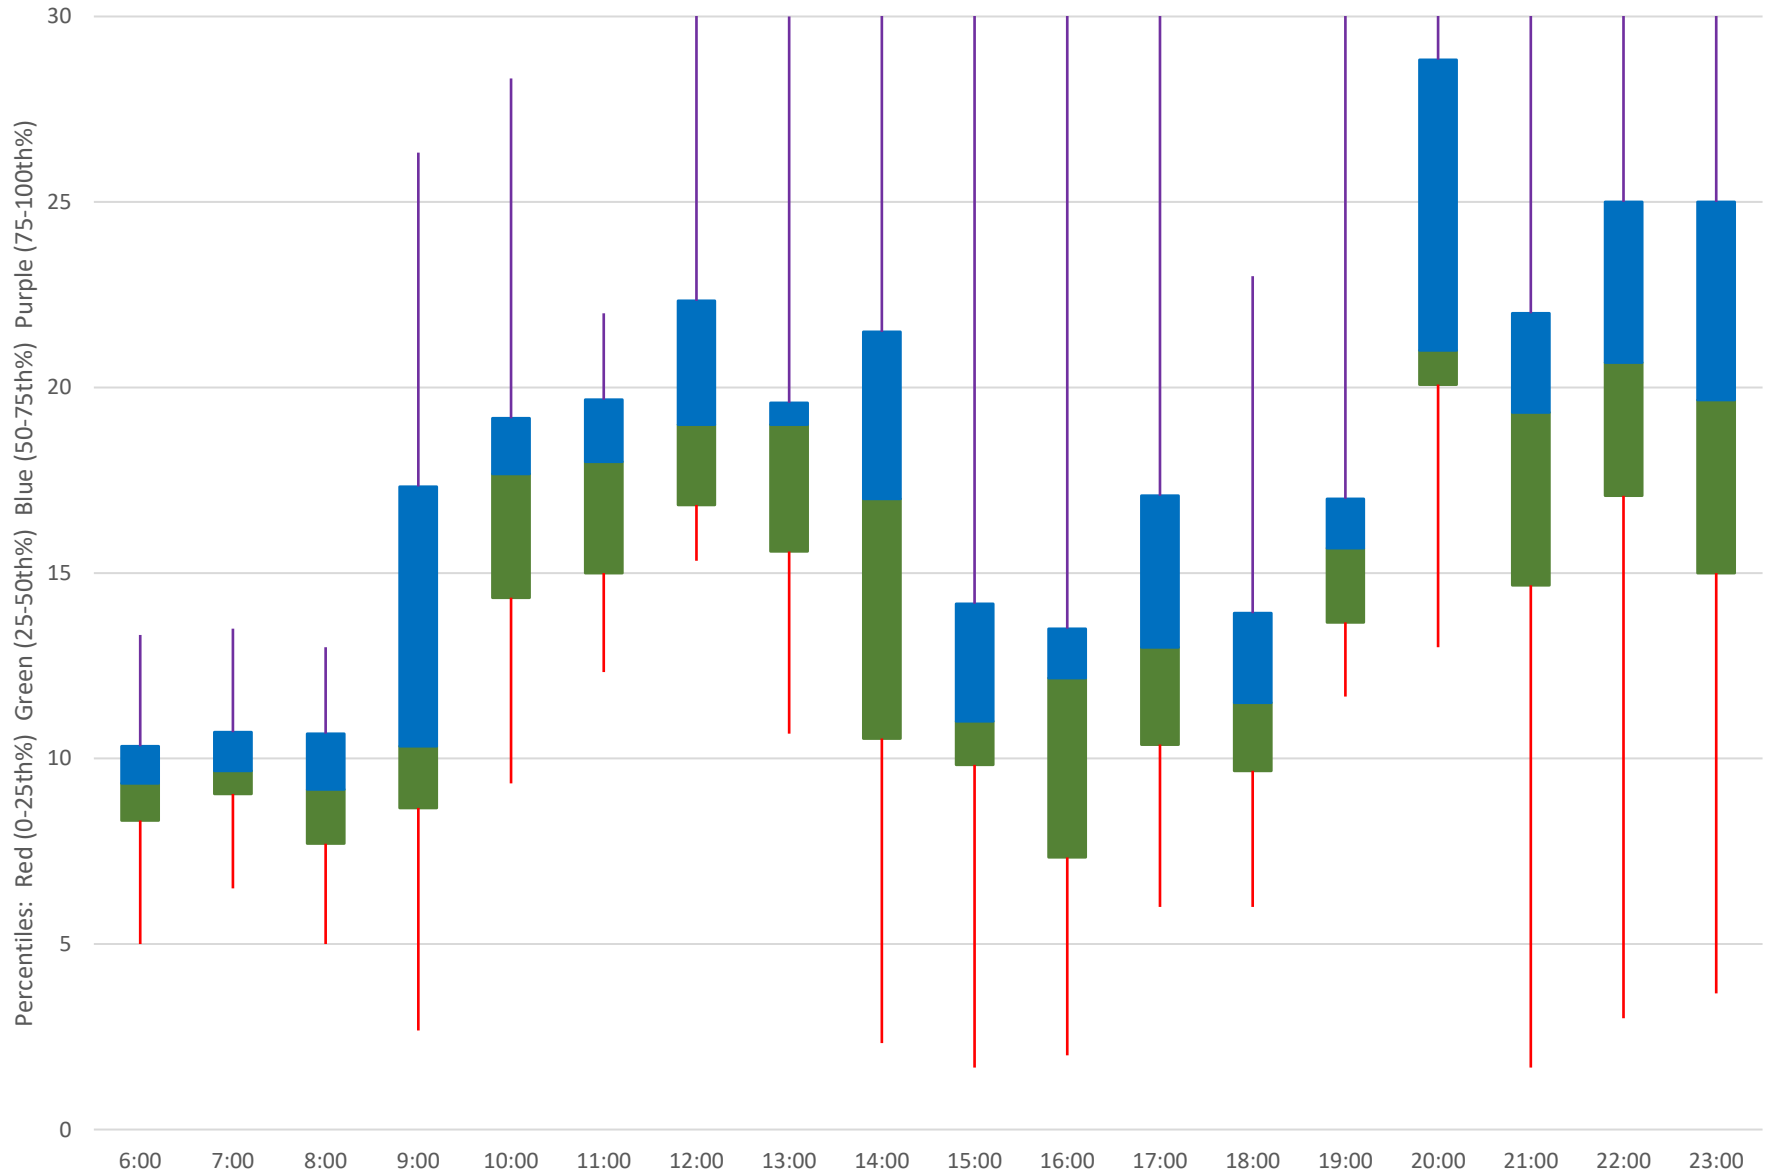

47 Lansdowne Headways at S of Bridgeland Southbound September 2021 Quartiles Week 5