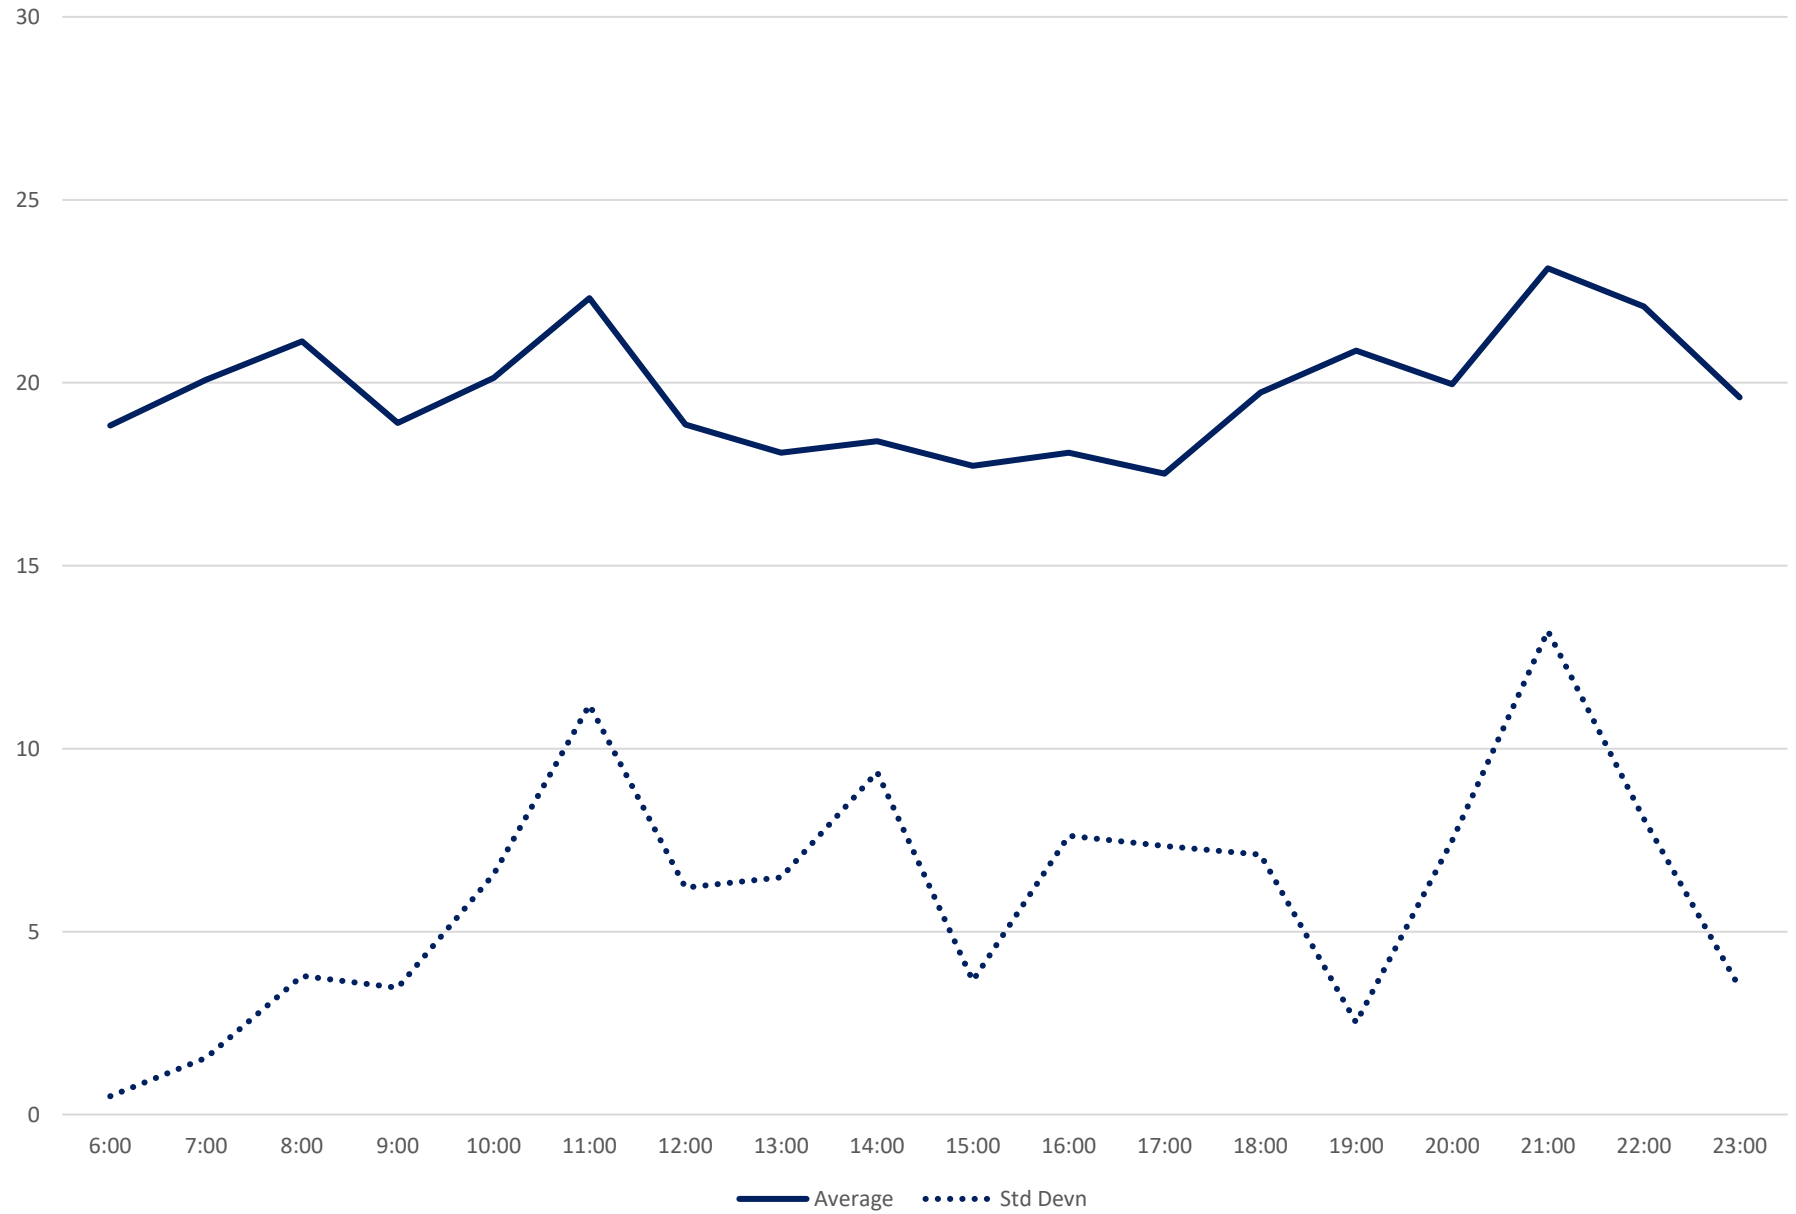

47 Lansdowne Headways at S of Bridgeland Southbound September 2021 Sunday Statistics