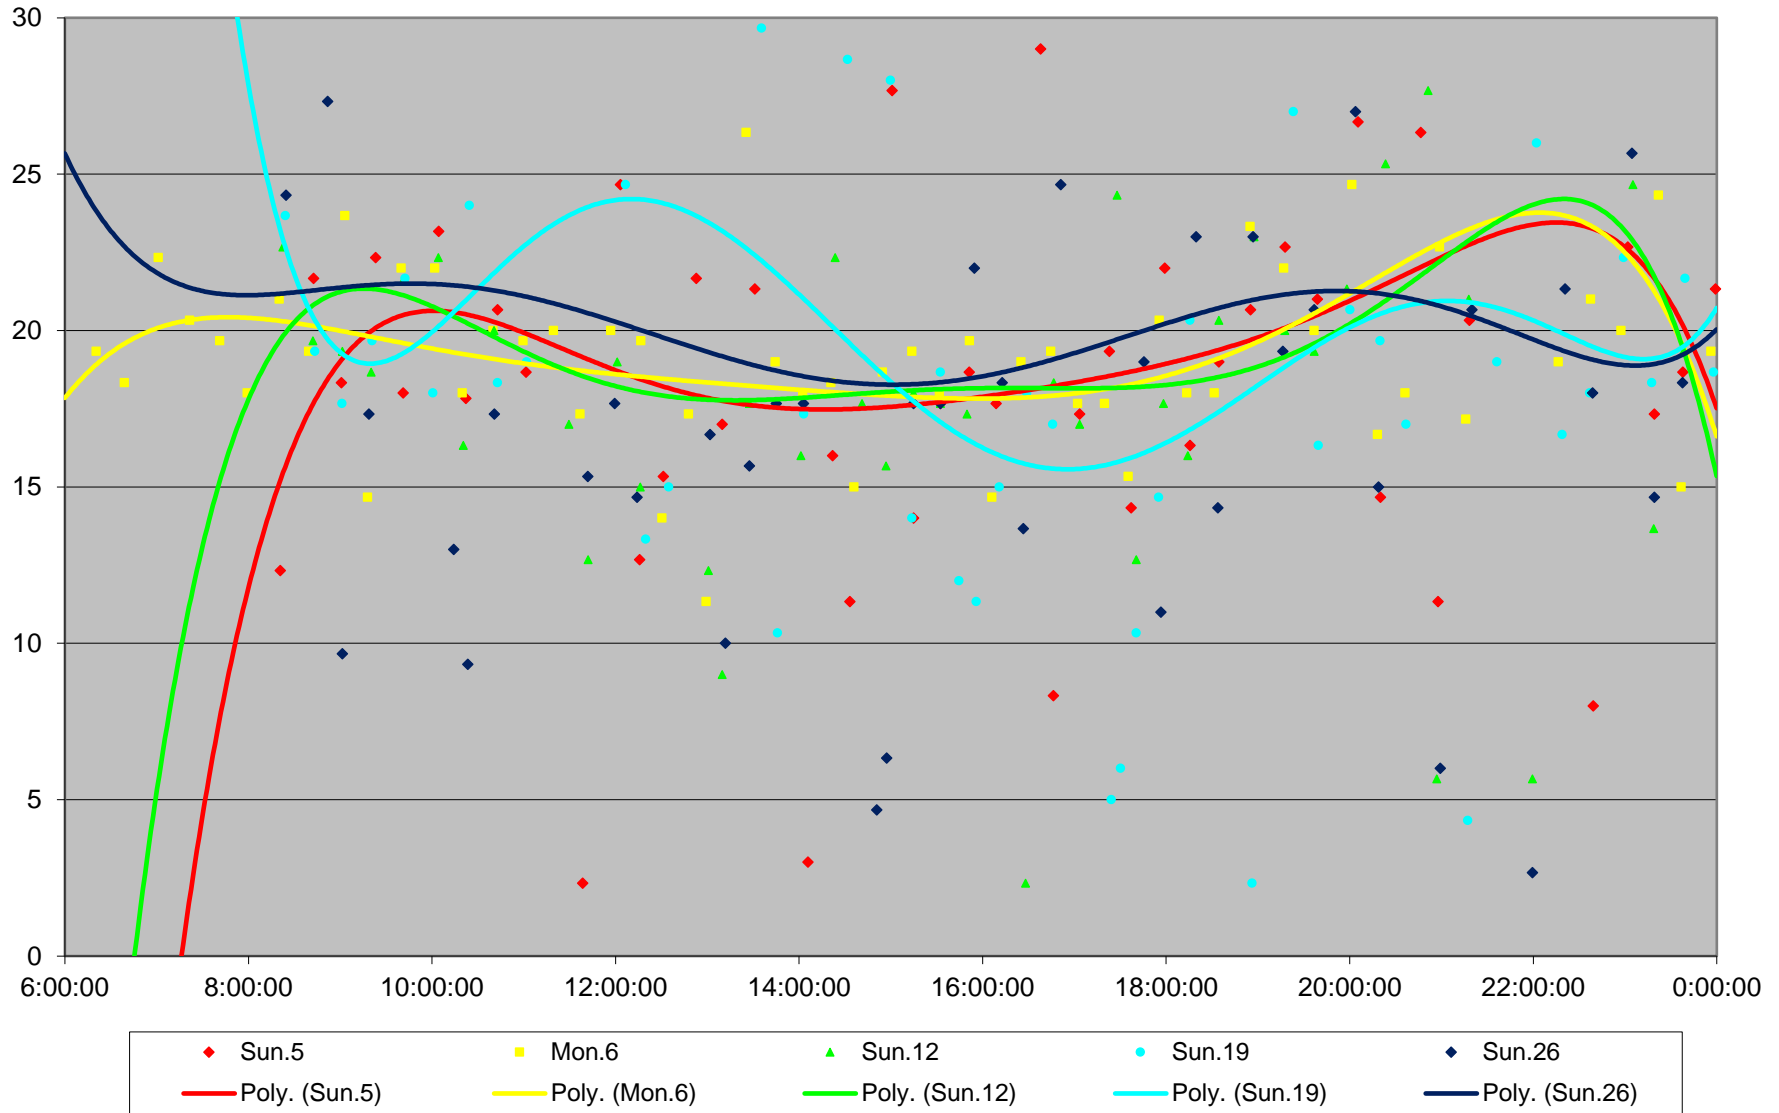

47 Lansdowne Headways at S of Bridgeland Southbound September 2021