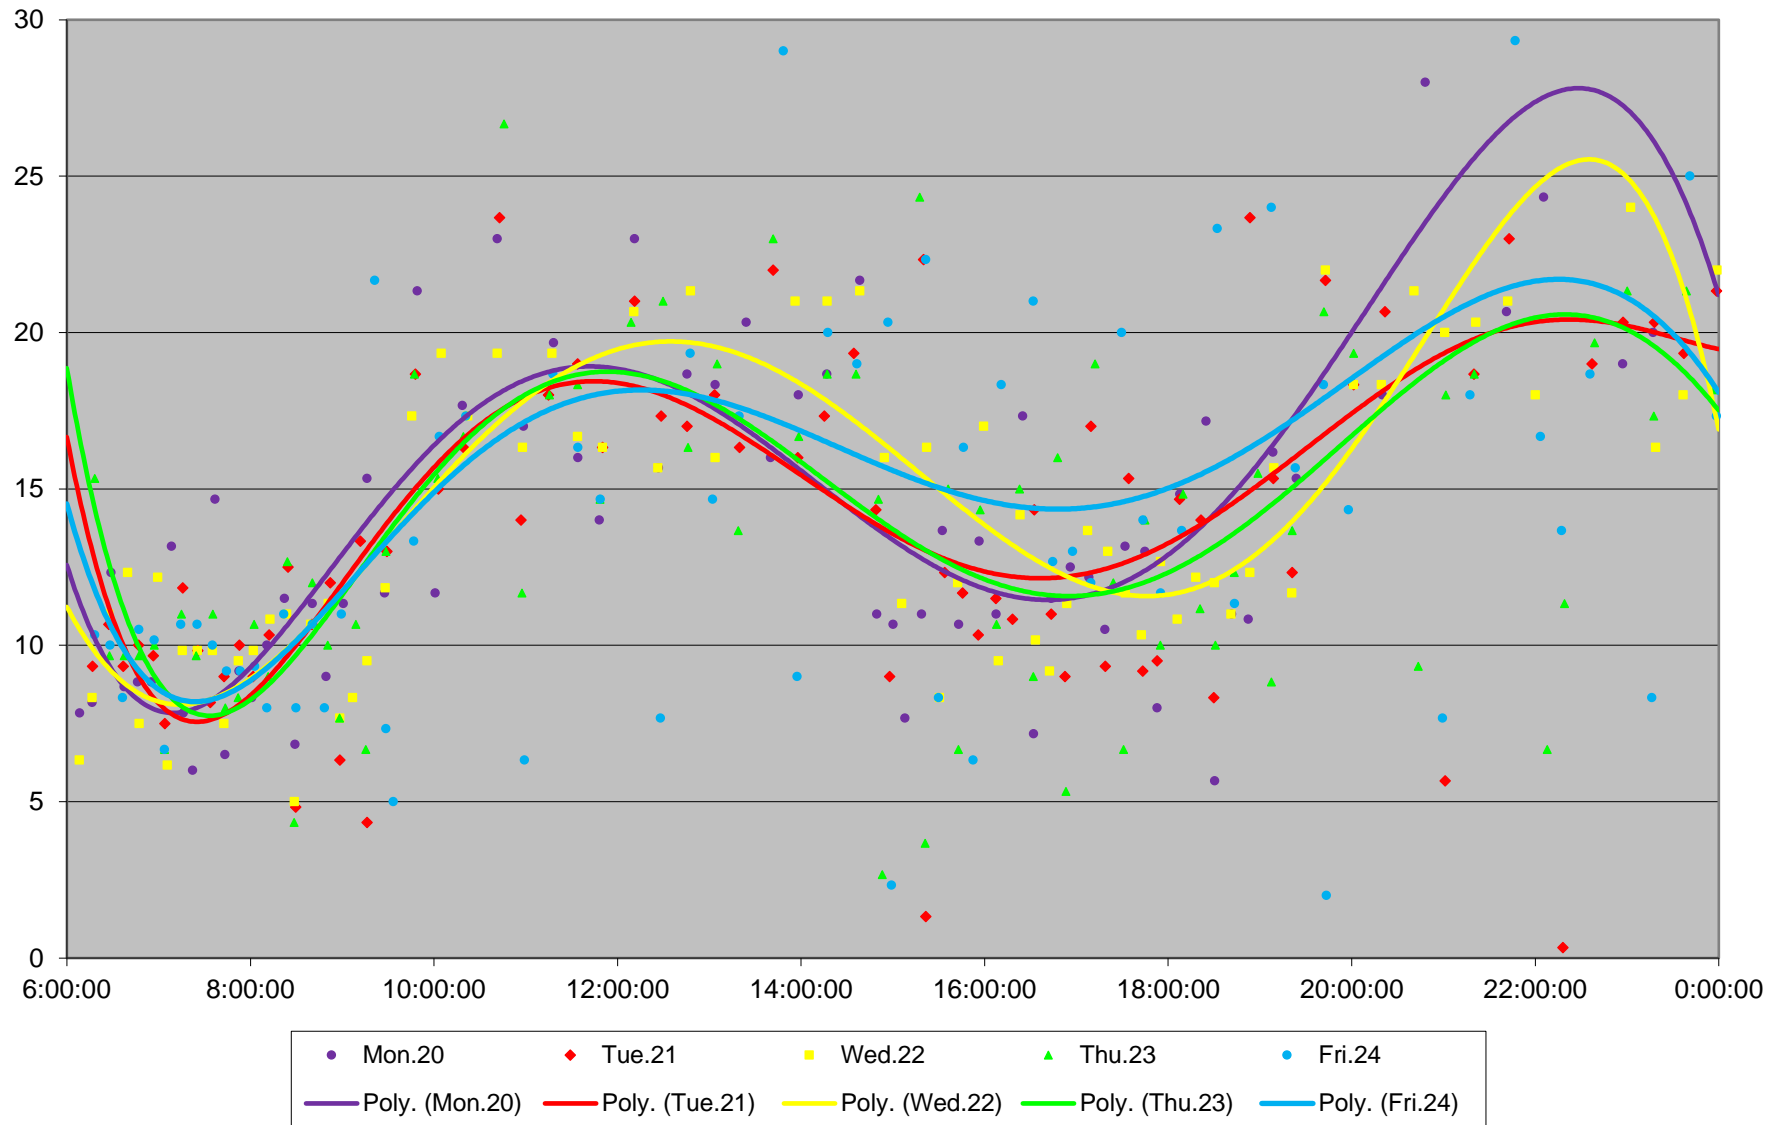

47 Lansdowne Headways at S of Bridgeland Southbound September 2021