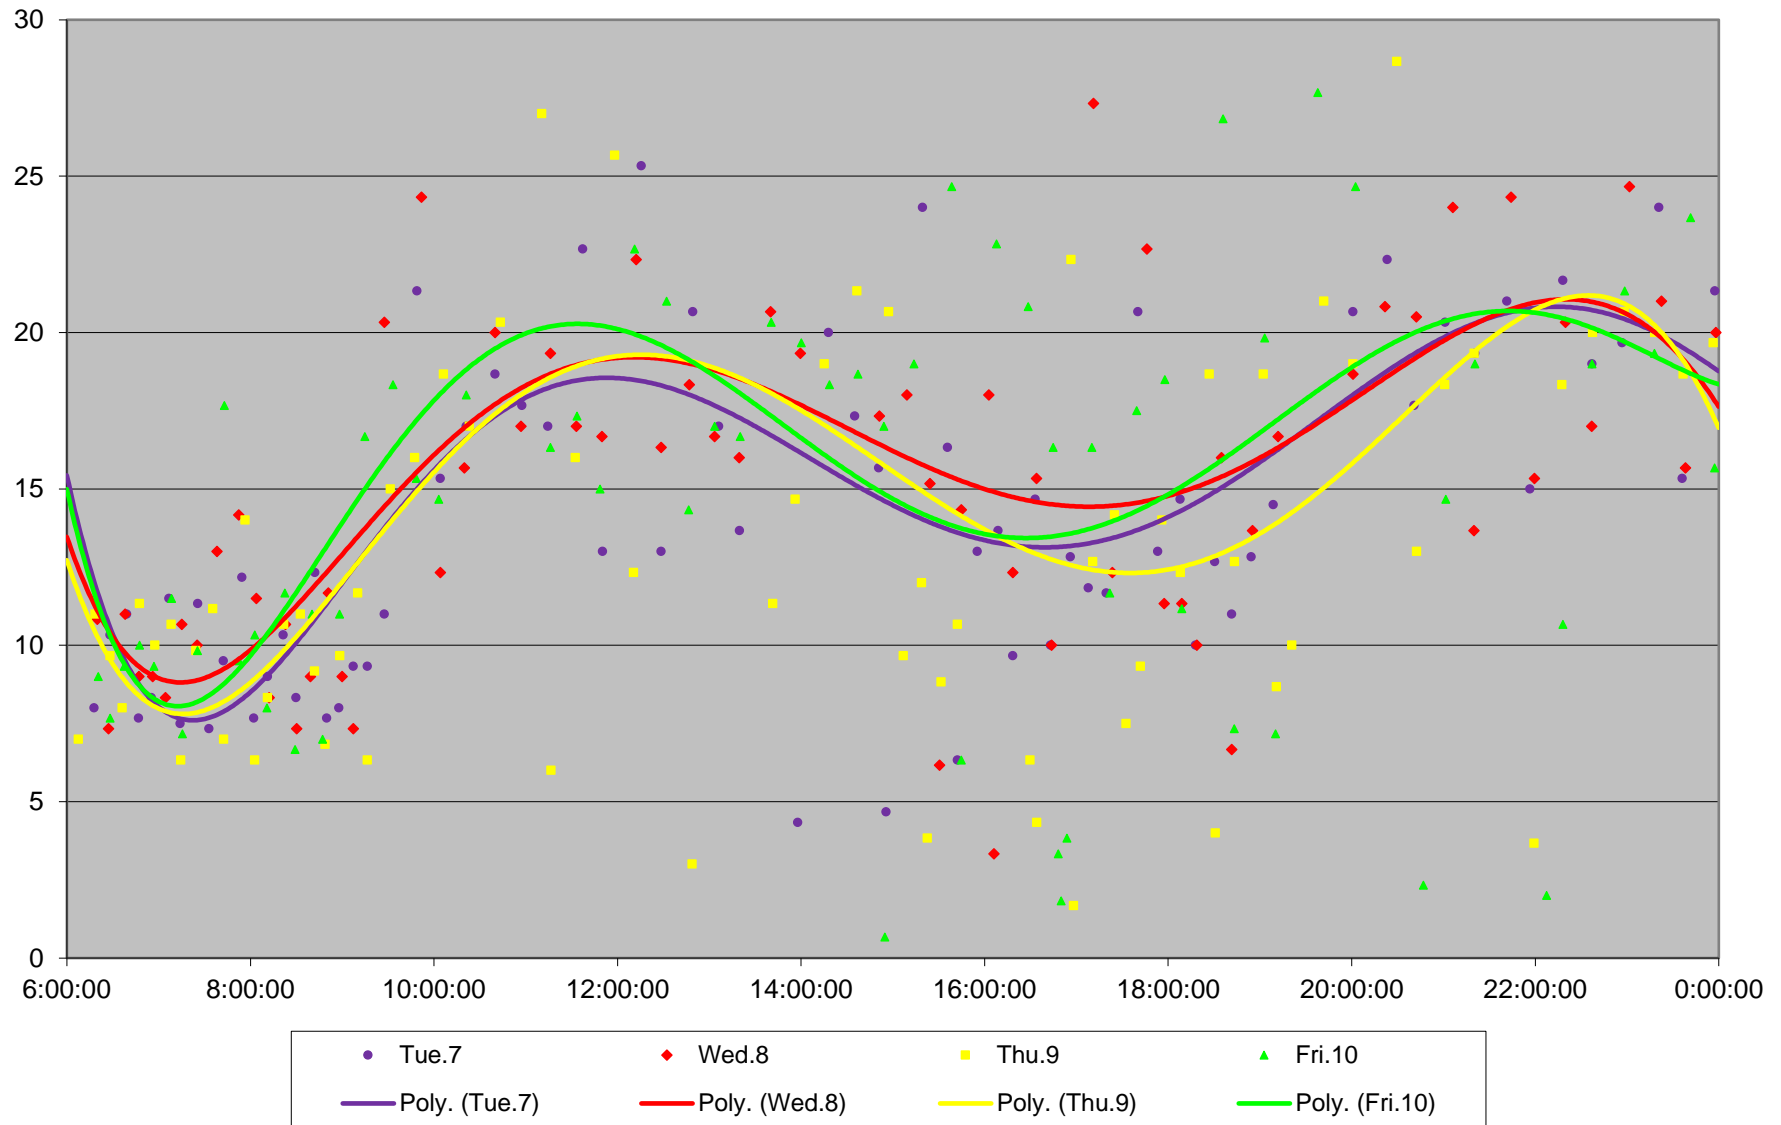

47 Lansdowne Headways at S of Bridgeland Southbound September 2021