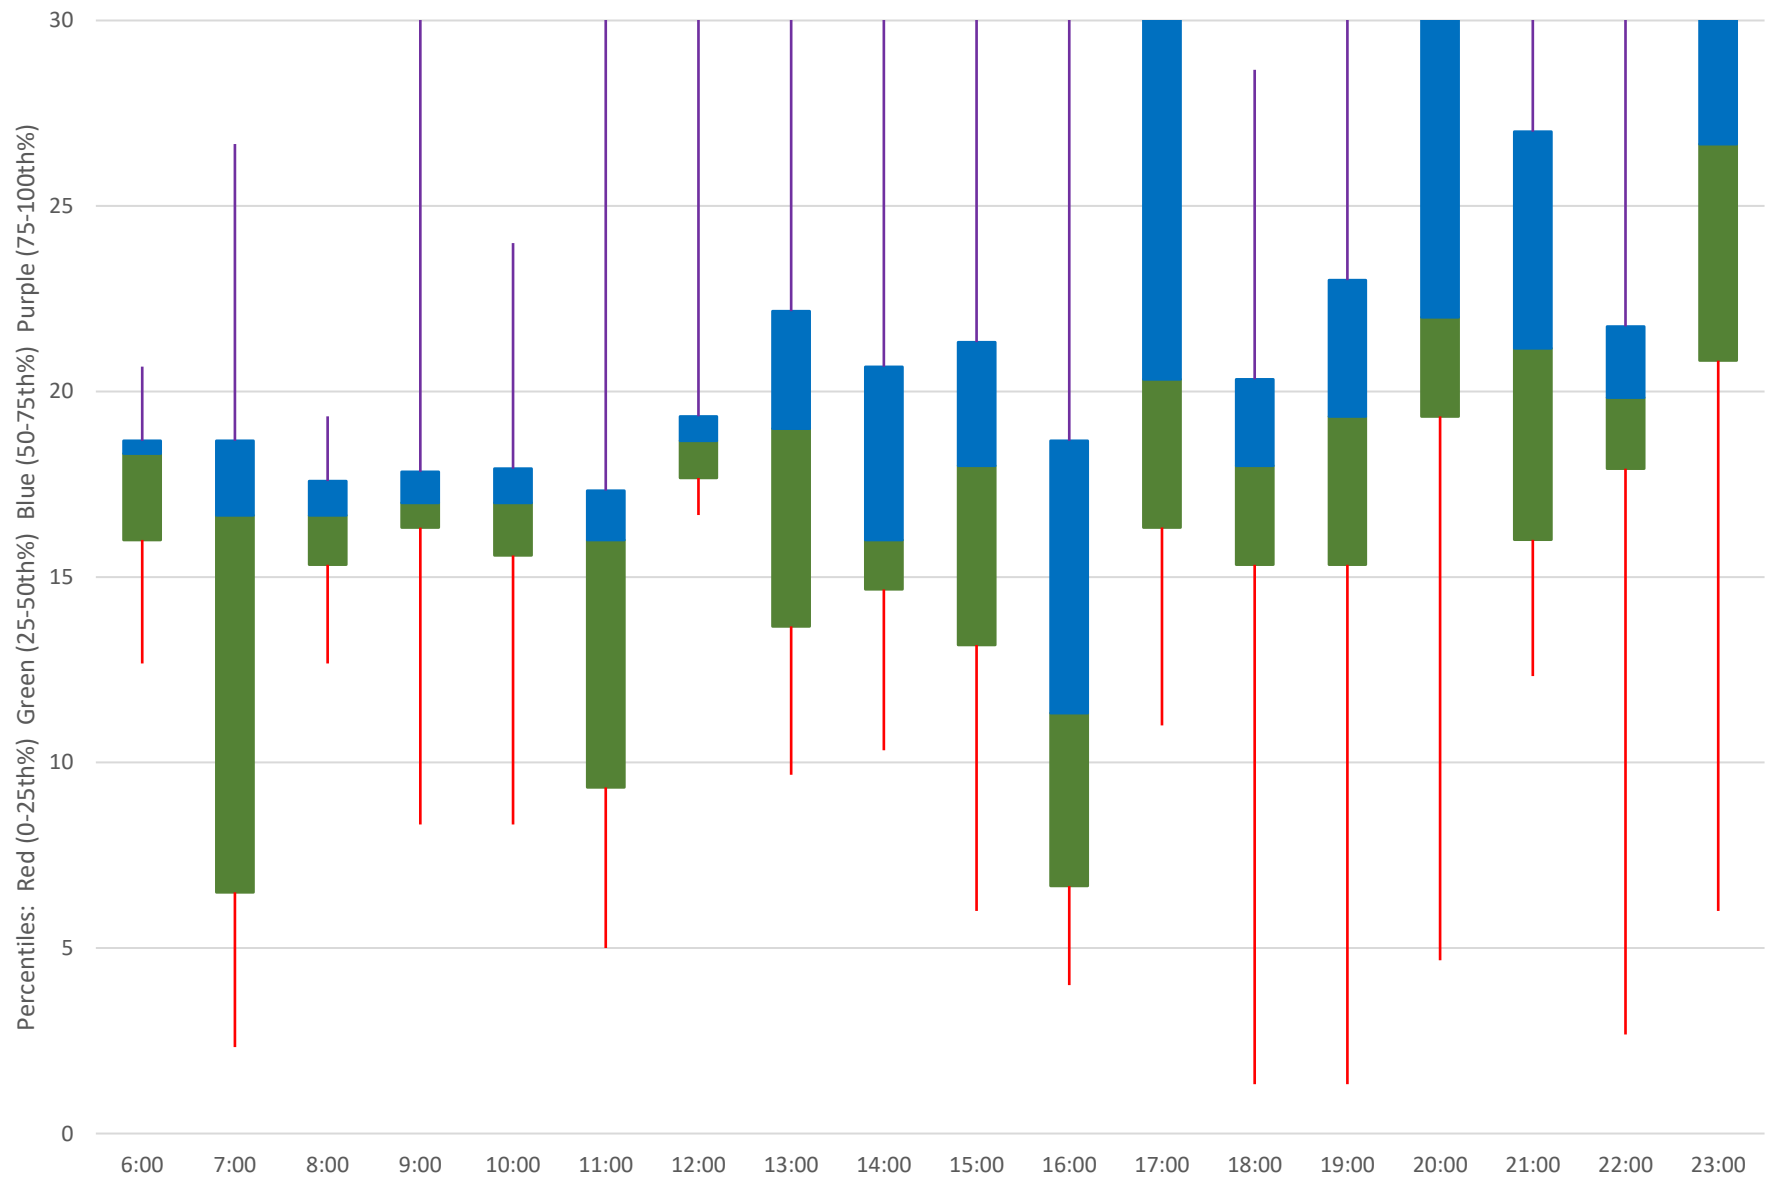

47 Lansdowne Headways at S of Bridgeland Southbound September 2021

Quartiles Saturdays