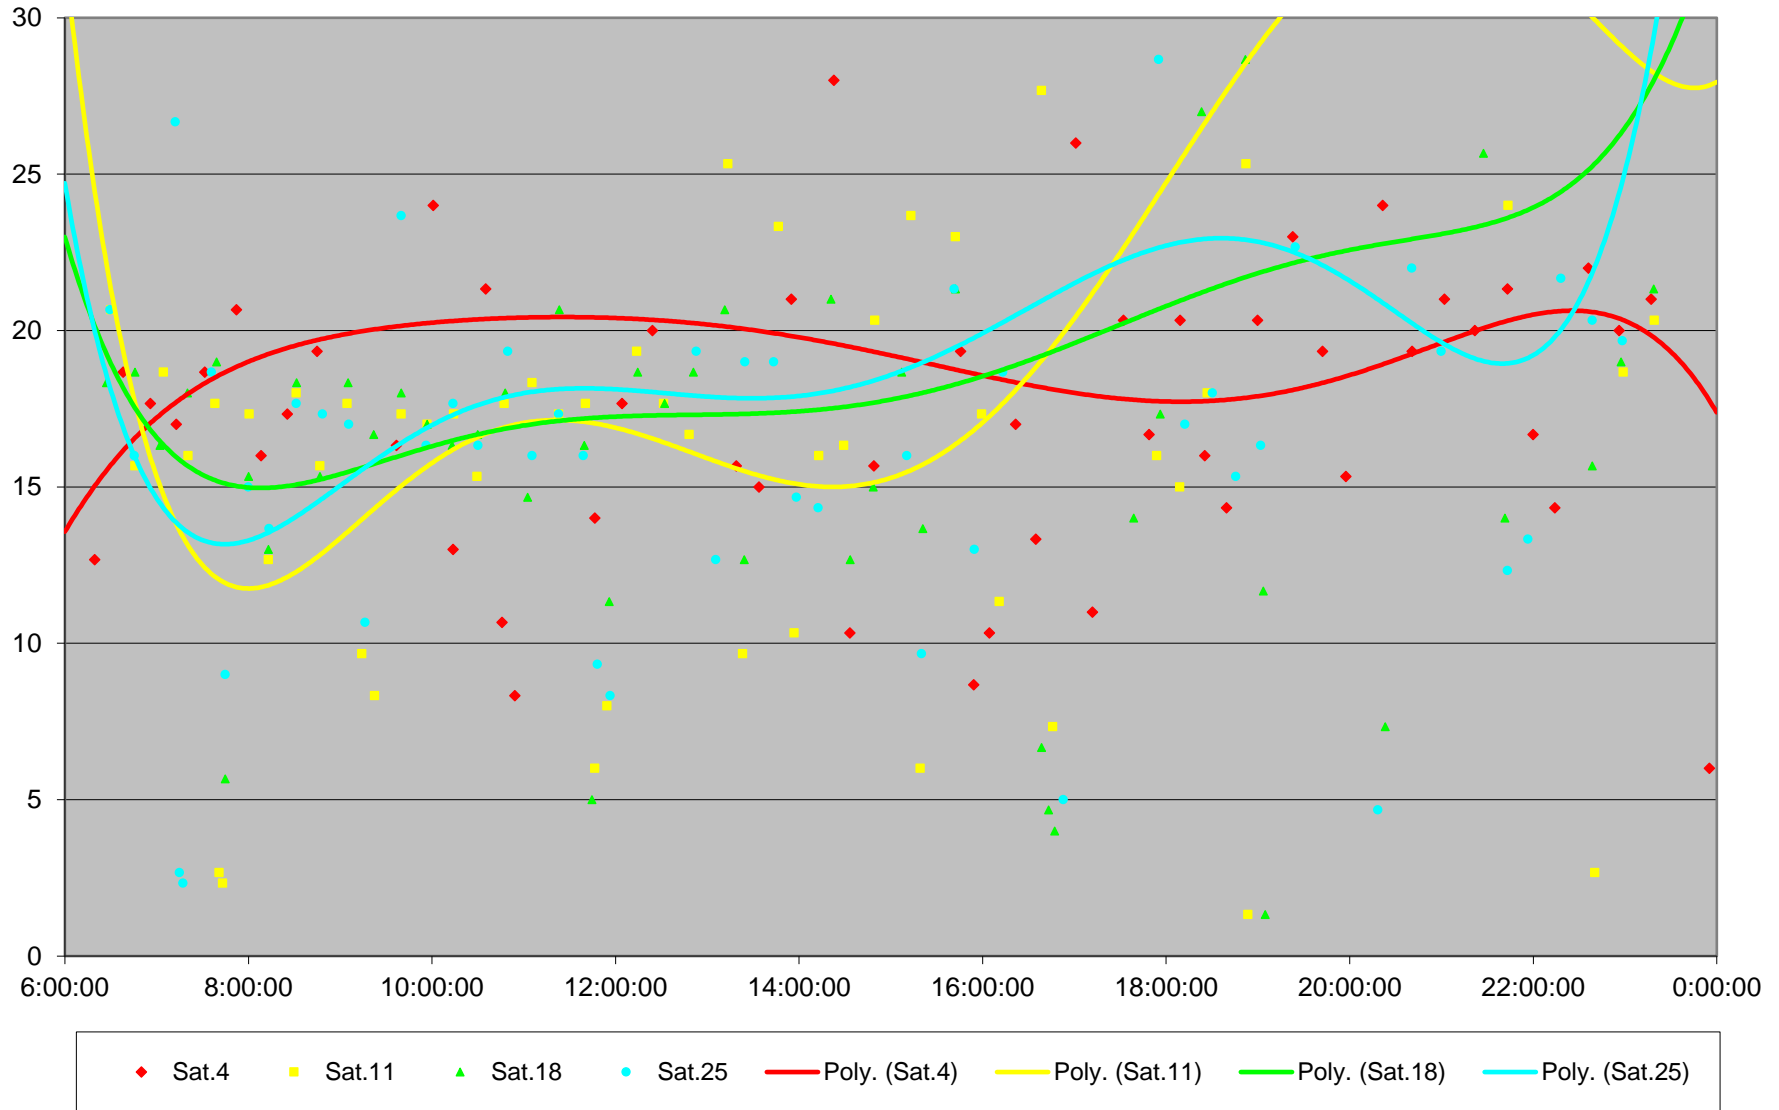

# 47 Lansdowne Headways at S of Bridgeland Southbound September 2021 Quartiles Week 5

47 Lansdowne Headways at S of Bridgeland Southbound September 2021 Saturday Statistics

— Average    ..... Std Devn

47 Lansdowne Headways at S of Bridgeland Southbound September 2021