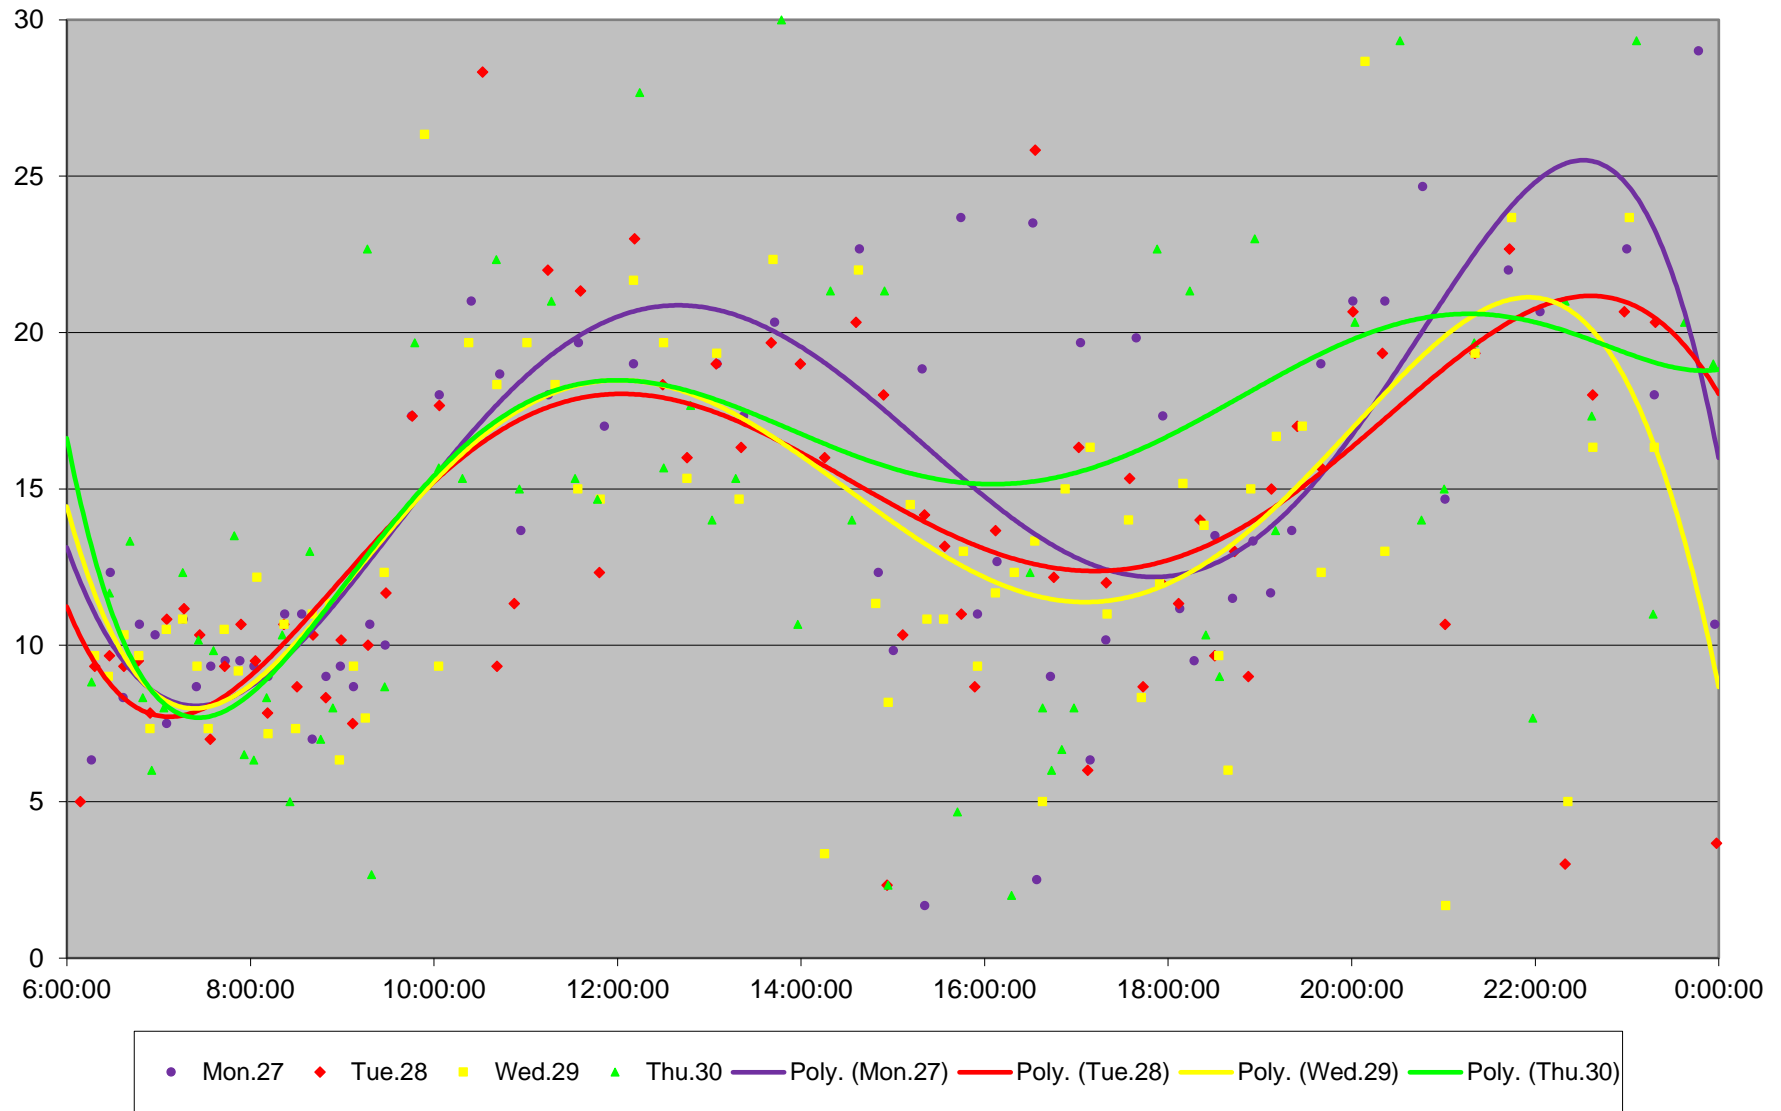

47 Lansdowne Headways at S of Bridgeland Southbound September 2021