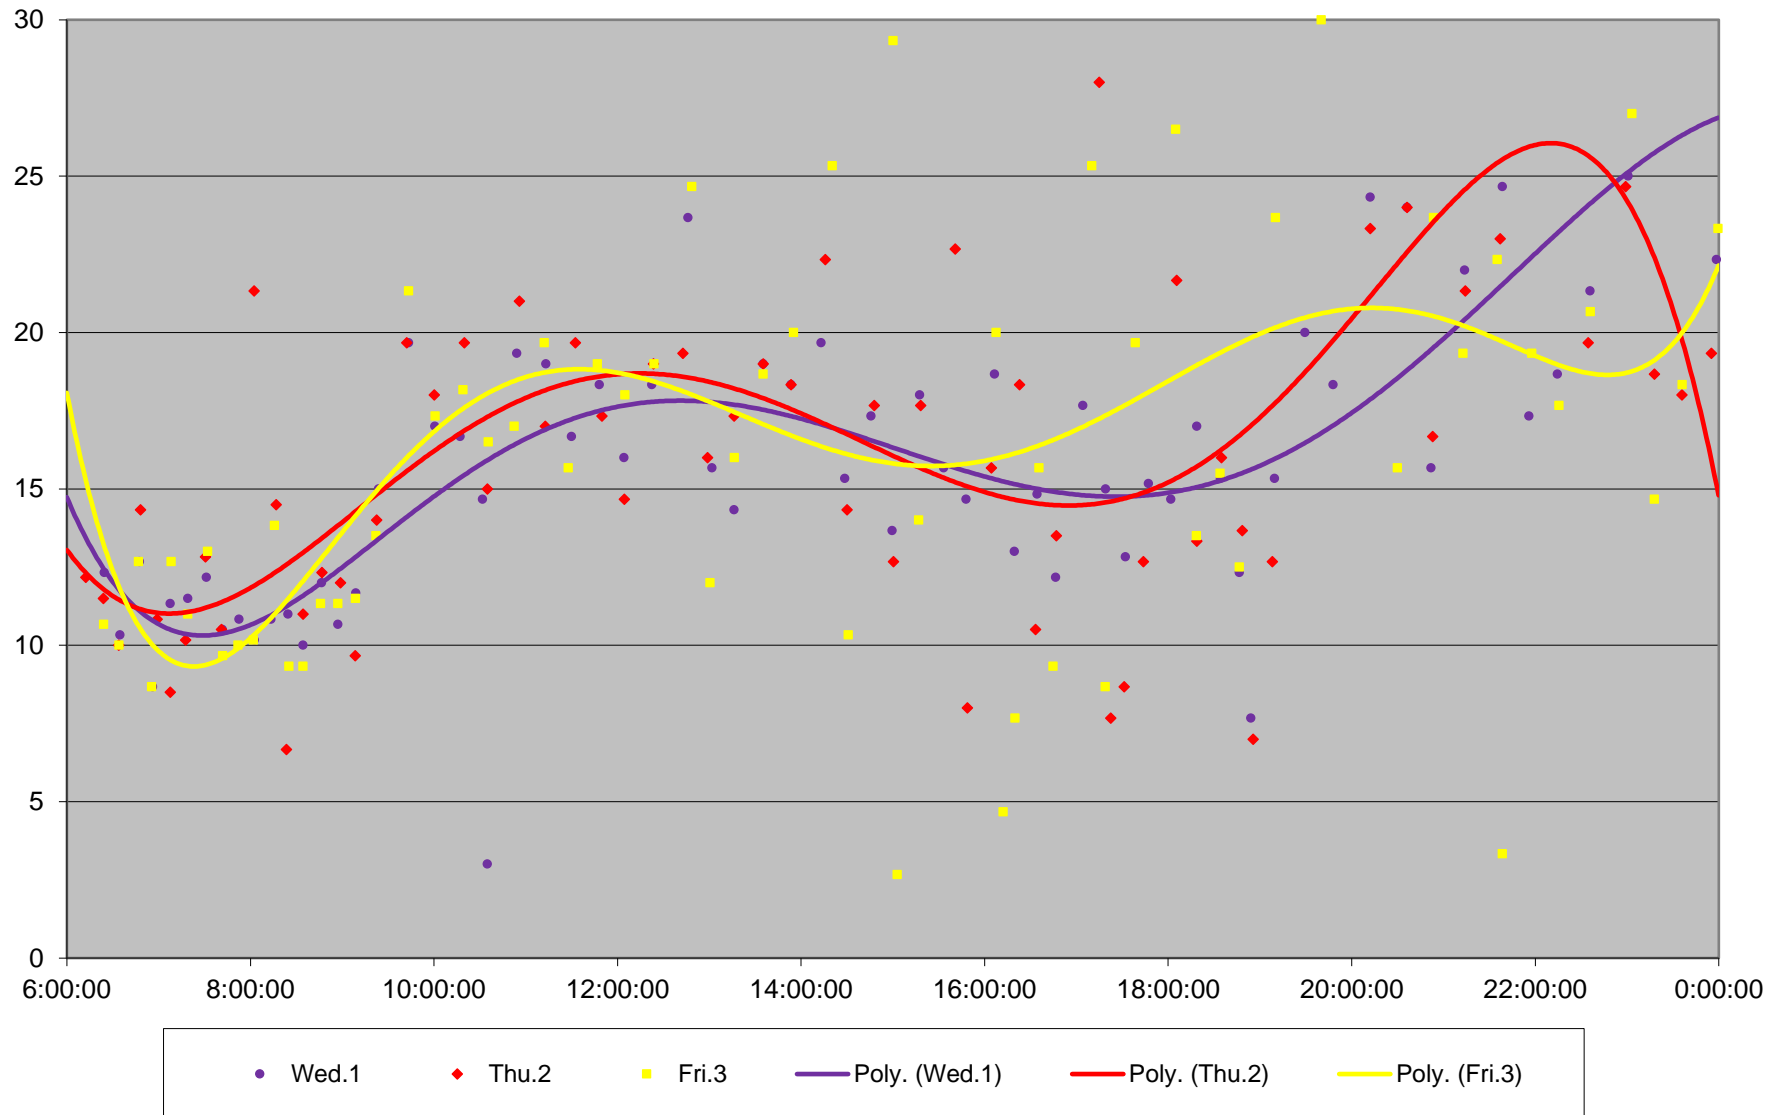

47 Lansdowne Headways at S of Bridgeland Southbound September 2021 Weekday Statistics

47 Lansdowne Headways at S of Bridgeland Southbound September 2021