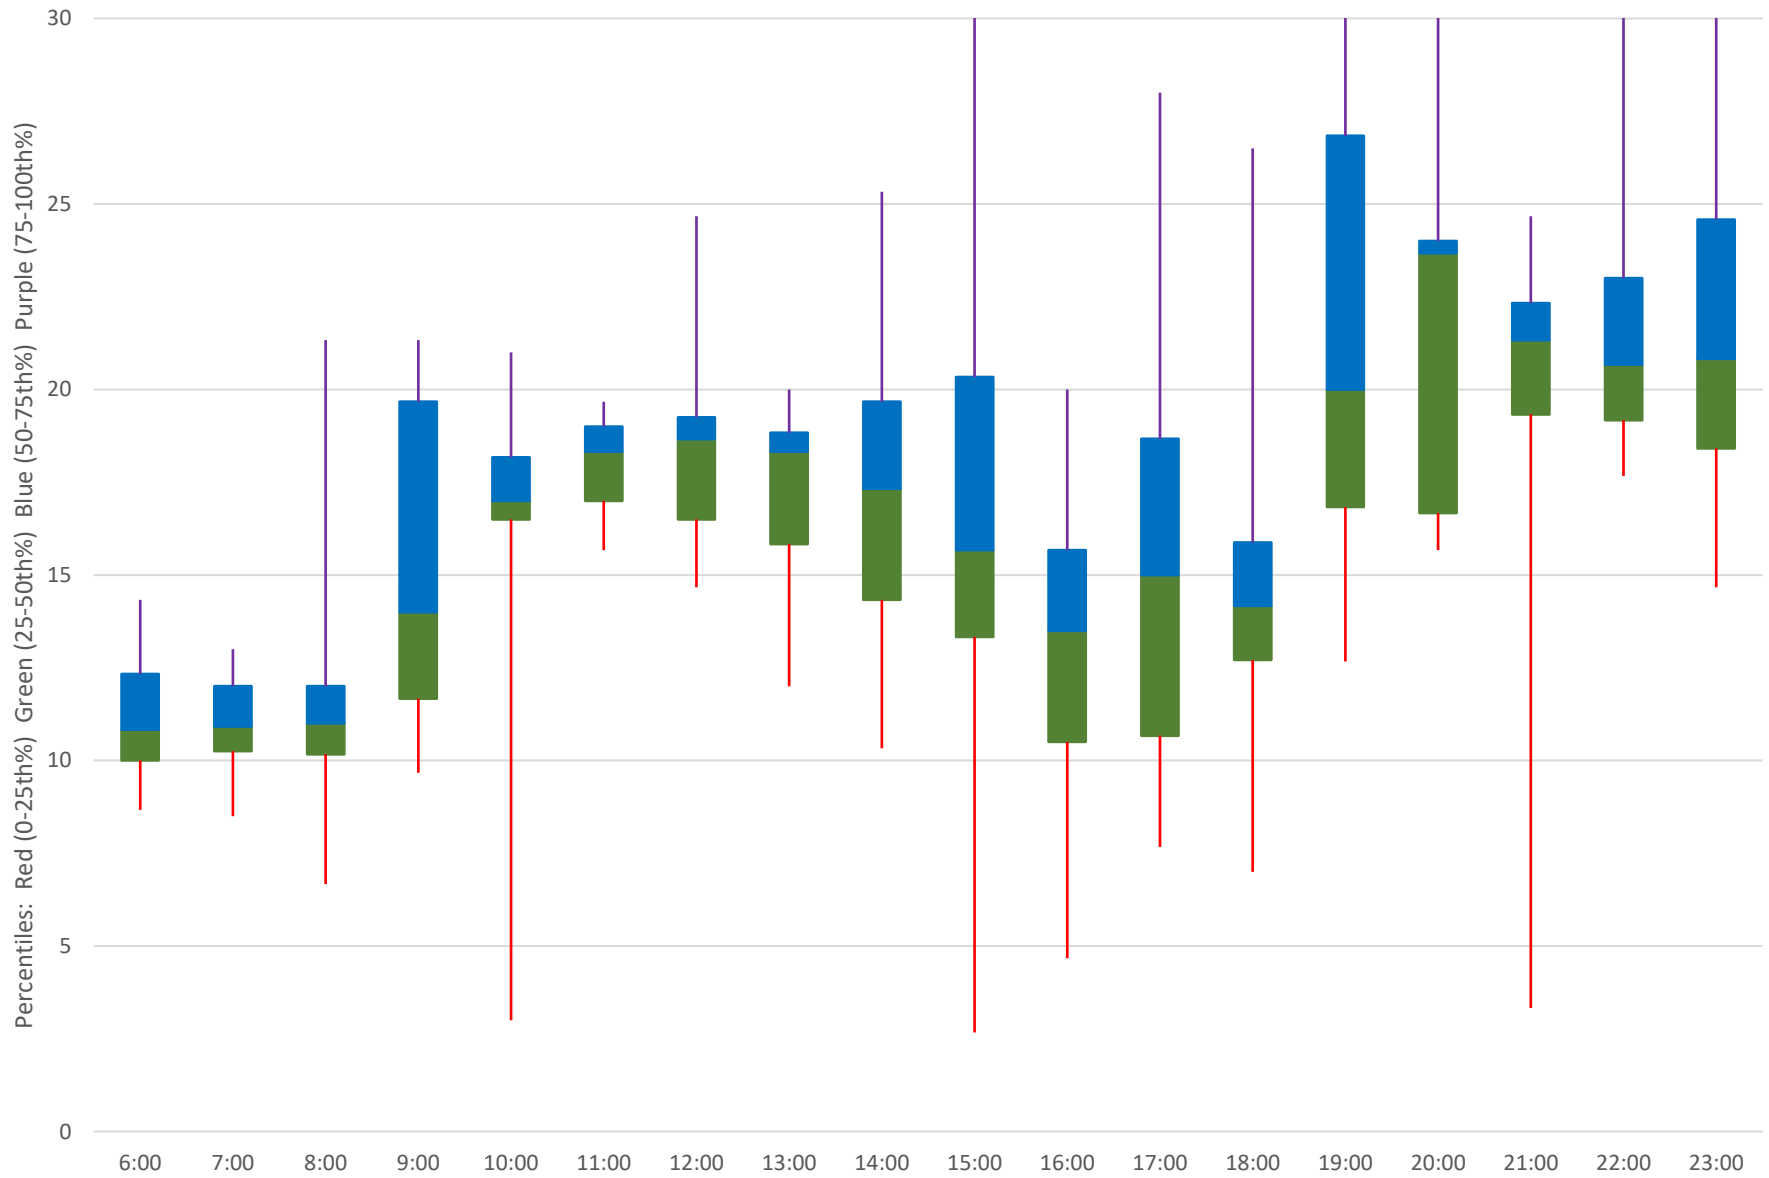

47 Lansdowne Headways at S of Bridgeland Southbound September 2021

Quartiles Week 1