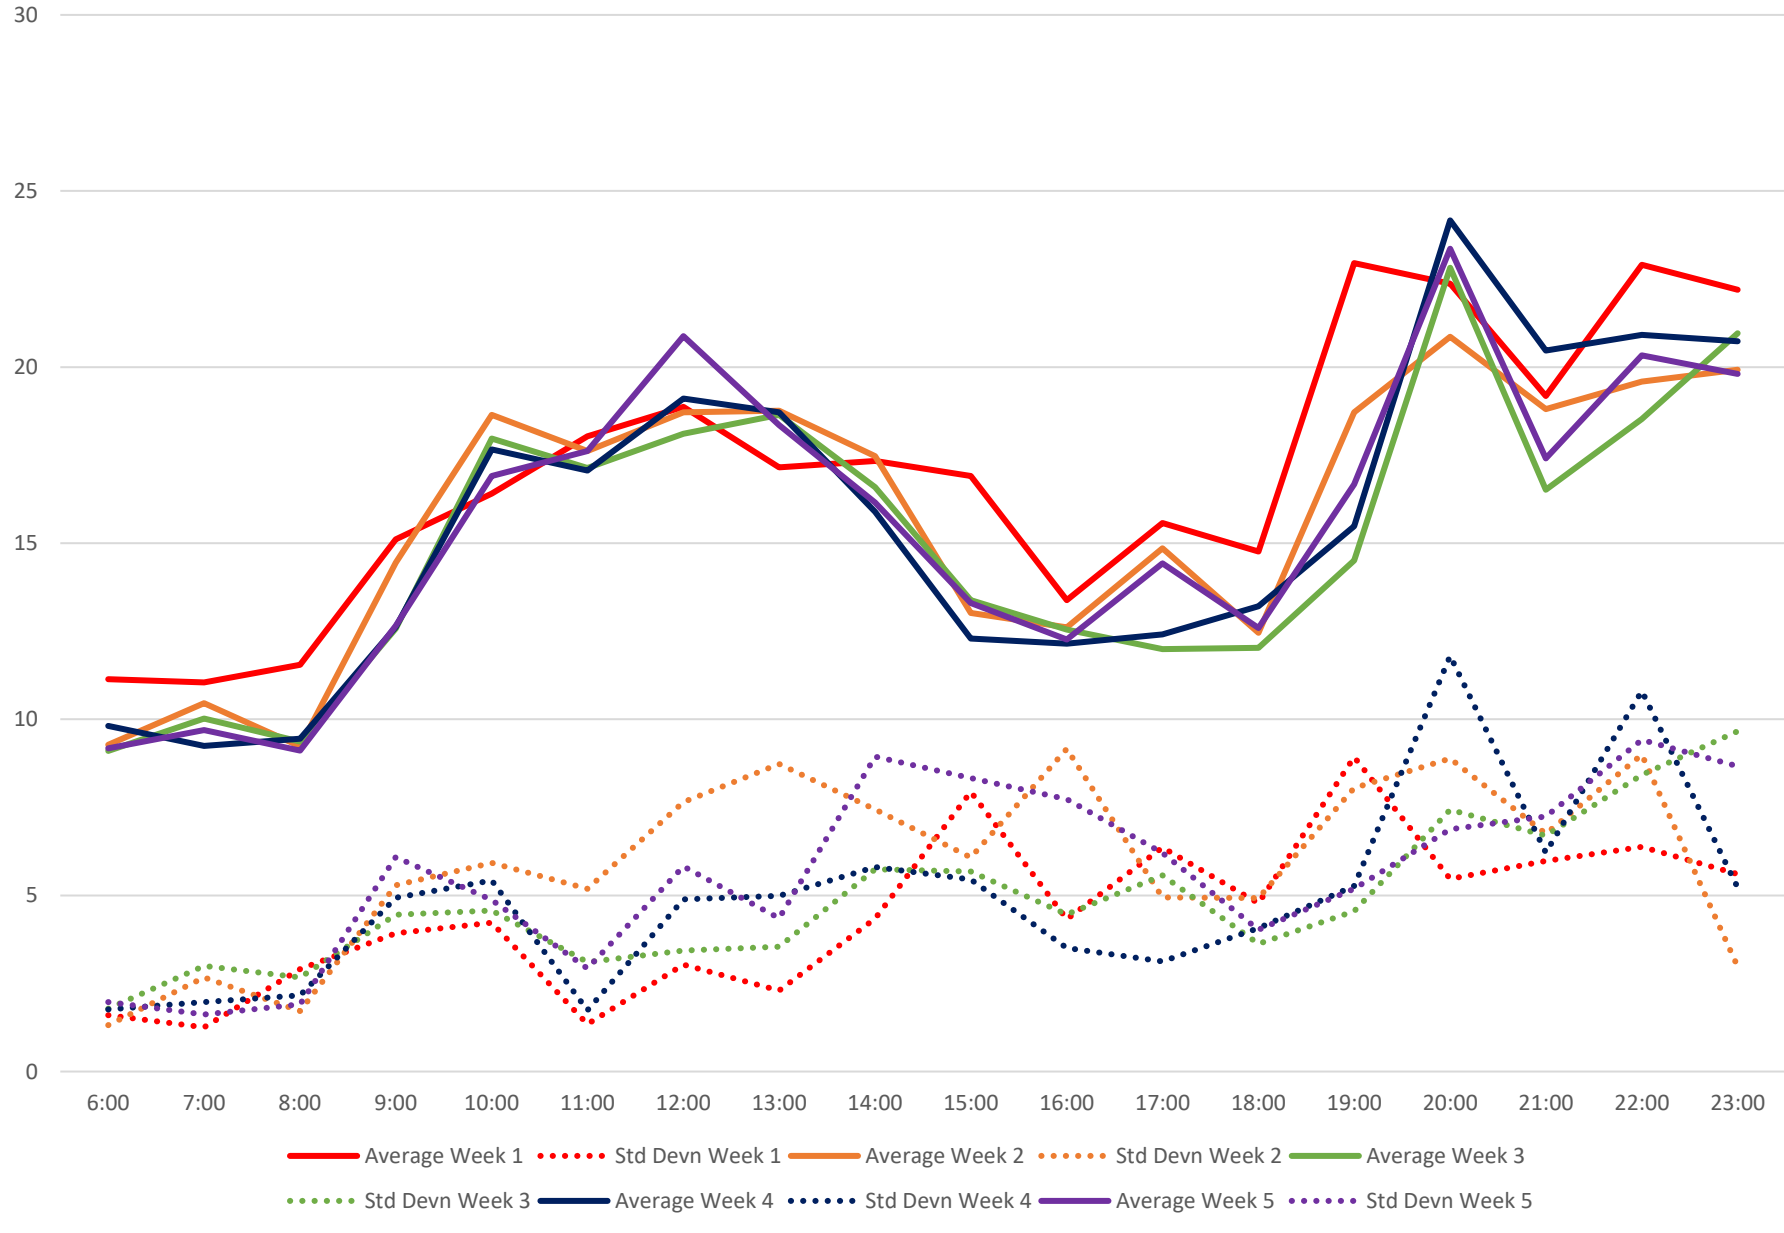

47 Lansdowne Headways at S of Bridgeland Southbound September 2021 Weekday Statistics

47 Lansdowne Headways at S of Bridgeland Southbound September 2021