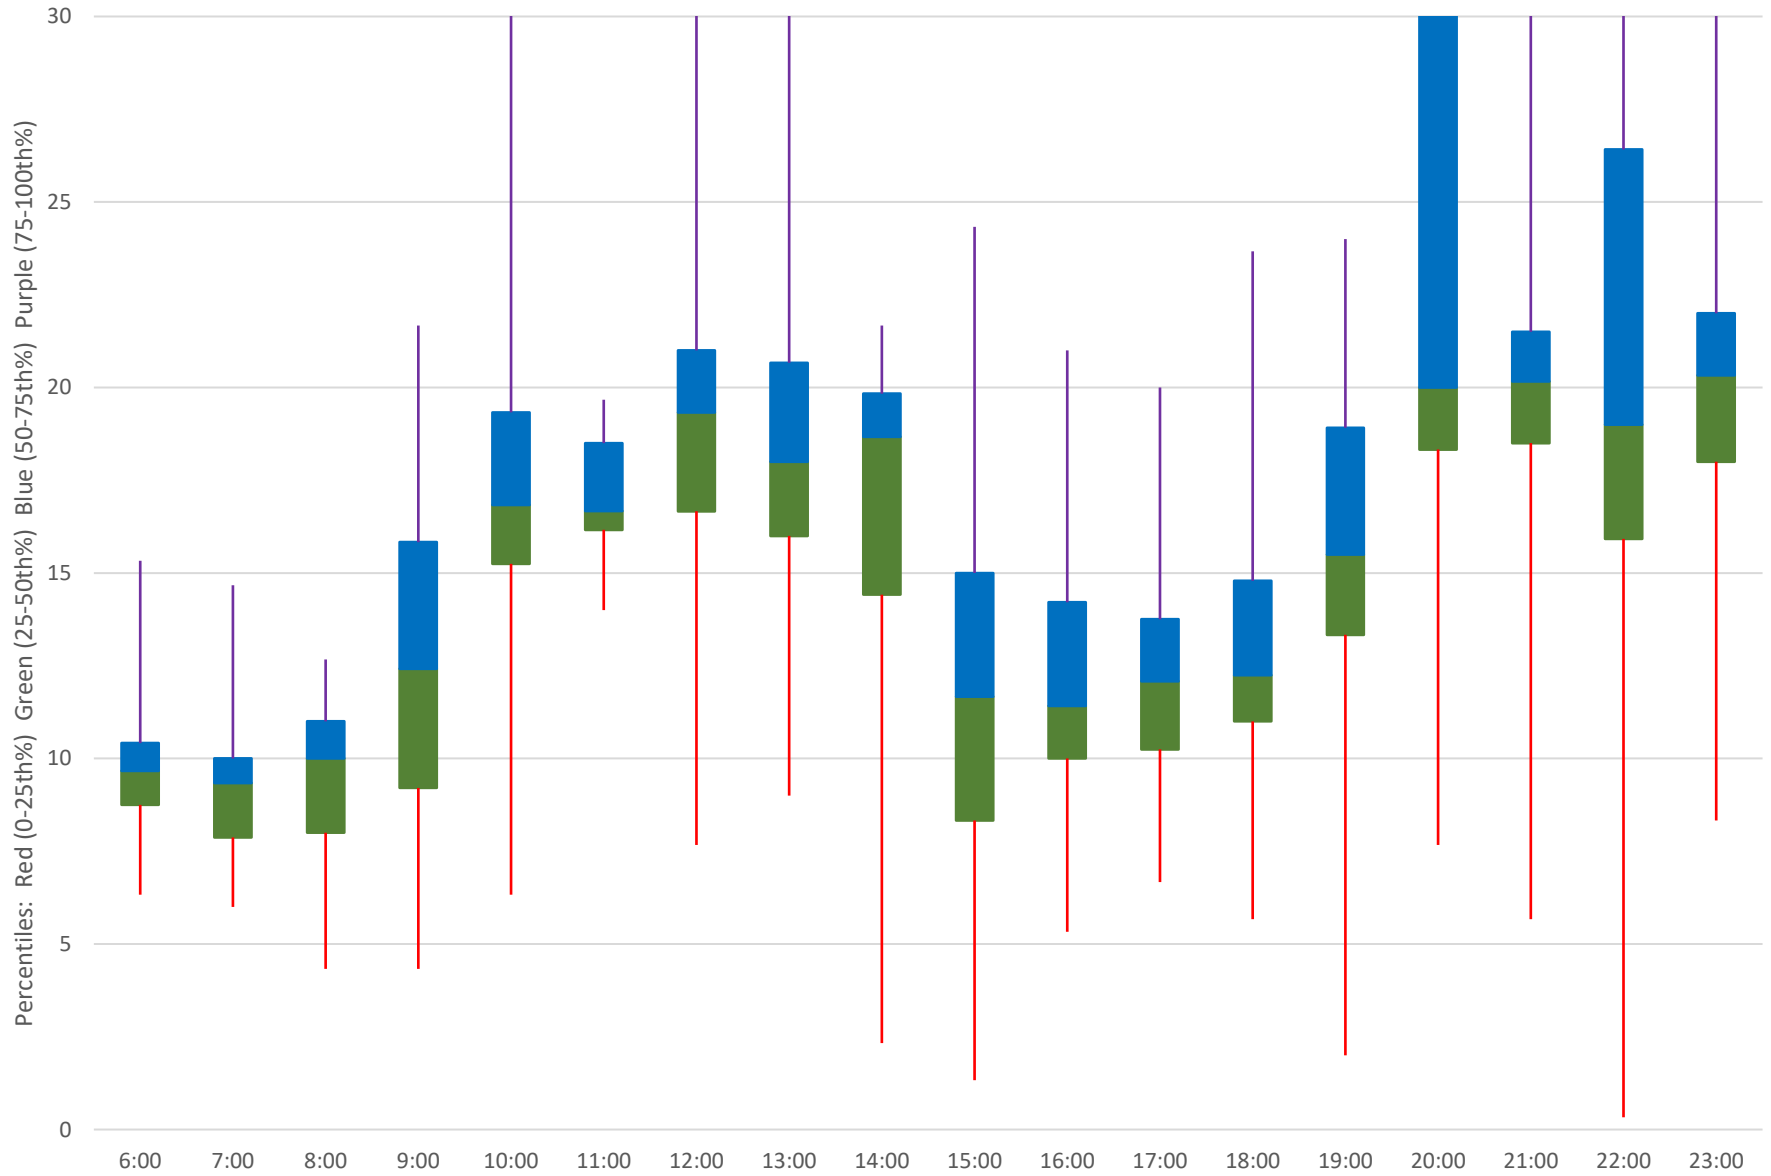

47 Lansdowne Headways at S of Bridgeland Southbound September 2021

Quartiles Week 4