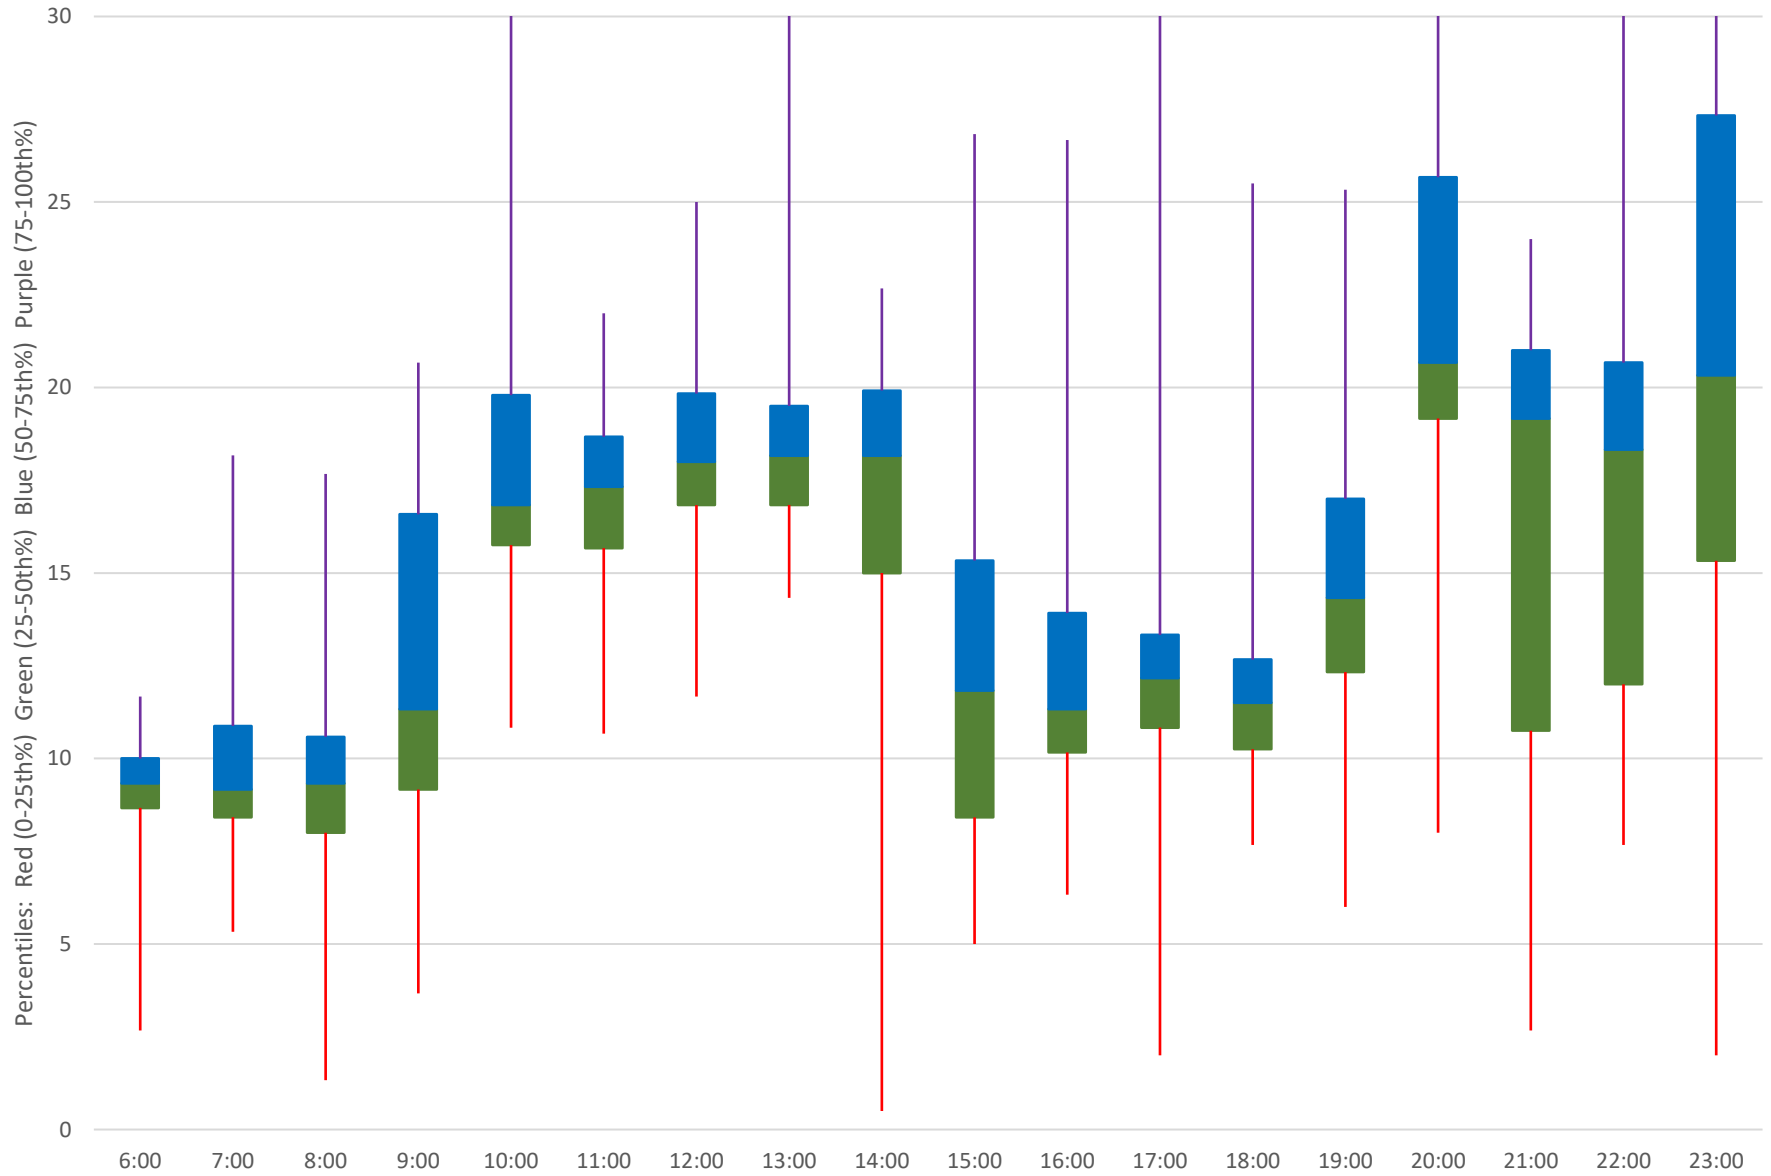

47 Lansdowne Headways at S of Bridgeland Southbound September 2021 Quartiles Week 3