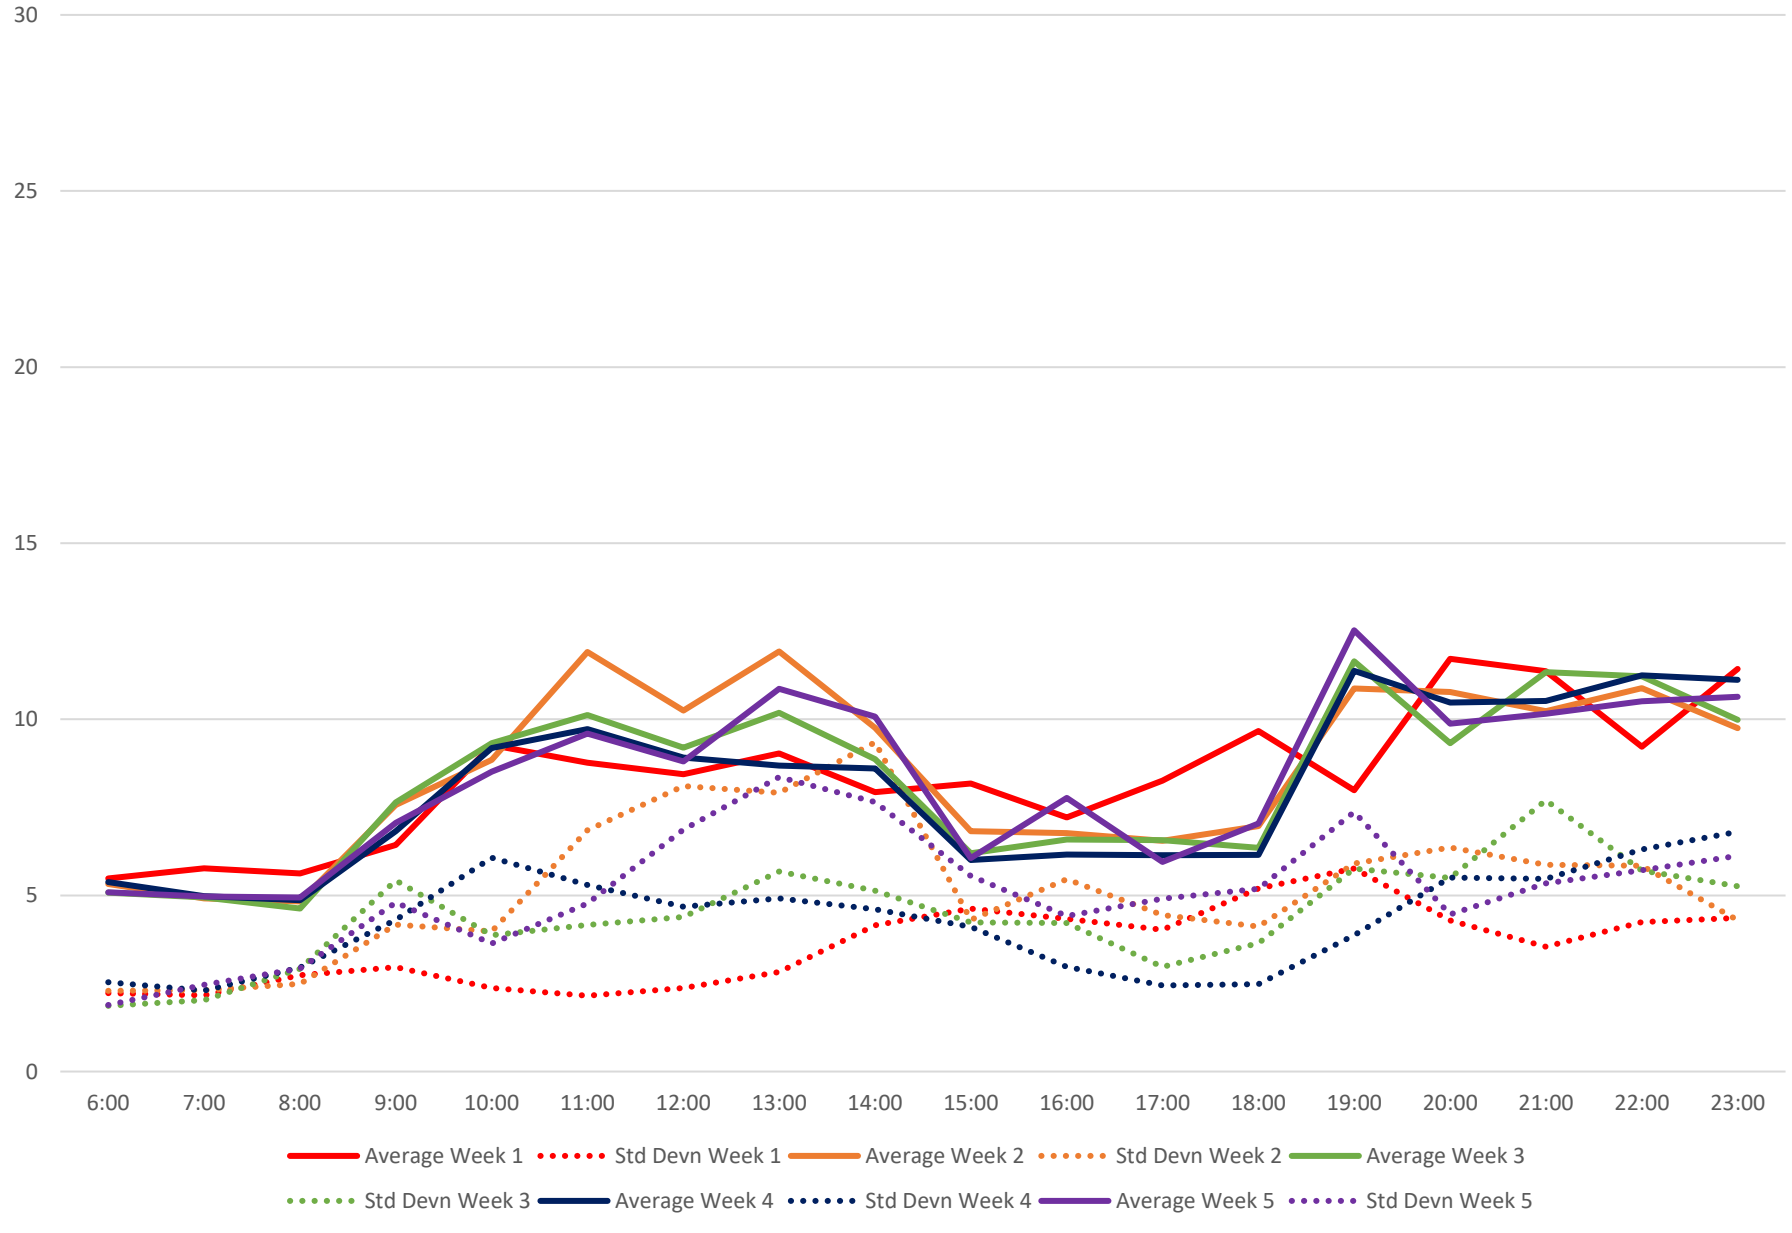

47 Lansdowne Headways at N of Seaforth Northbound September 2021 Weekday Statistics

47 Lansdowne Headways at N of Seaforth Northbound September 2021

47 Lansdowne Headways at N of Seaforth Northbound September 2021

Quartiles Week 1

47 Lansdowne Headways at N of Seaforth Northbound September 2021

47 Lansdowne Headways at N of Seaforth Northbound September 2021

Quartiles Week 2

47 Lansdowne Headways at N of Seaforth Northbound September 2021

47 Lansdowne Headways at N of Seaforth Northbound September 2021

Quartiles Week 3

47 Lansdowne Headways at N of Seaforth Northbound September 2021

47 Lansdowne Headways at N of Seaforth Northbound September 2021

47 Lansdowne Headways at N of Seaforth Northbound September 2021

47 Lansdowne Headways at N of Seaforth Northbound September 2021

Quartiles Saturdays

47 Lansdowne Headways at N of Seaforth Northbound September 2021 Sunday Statistics