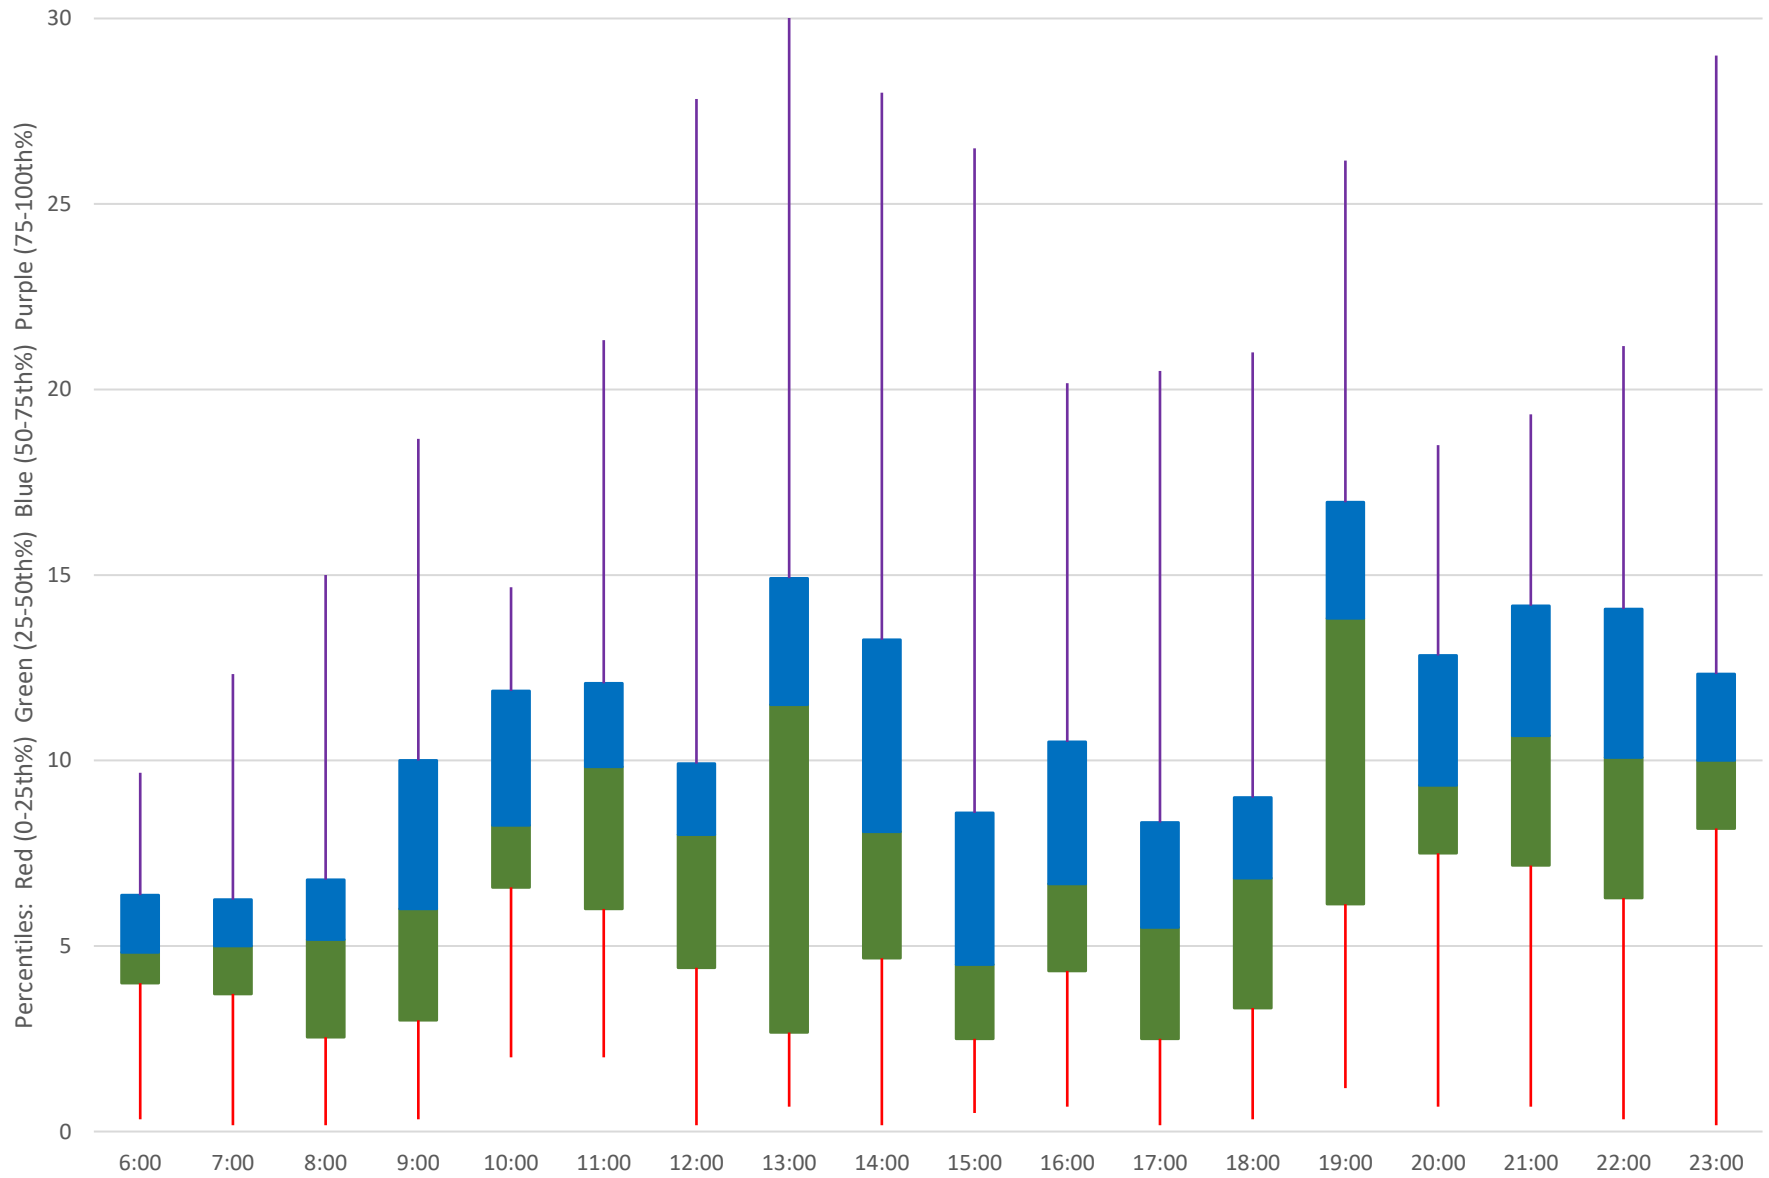

47 Lansdowne Headways at N of Seaforth Northbound September 2021

Quartiles Week 3

47 Lansdowne Headways at N of Seaforth Northbound September 2021

47 Lansdowne Headways at N of Seaforth Northbound September 2021

Quartiles Week 4

47 Lansdowne Headways at N of Seaforth Northbound September 2021

47 Lansdowne Headways at N of Seaforth Northbound September 2021 Quartiles Week 5

47 Lansdowne Headways at N of Seaforth Northbound September 2021 Saturday Statistics

47 Lansdowne Headways at N of Seaforth Northbound September 2021

47 Lansdowne Headways at N of Seaforth Northbound September 2021

Quartiles Saturdays

47 Lansdowne Headways at N of Seaforth Northbound September 2021 Sunday Statistics