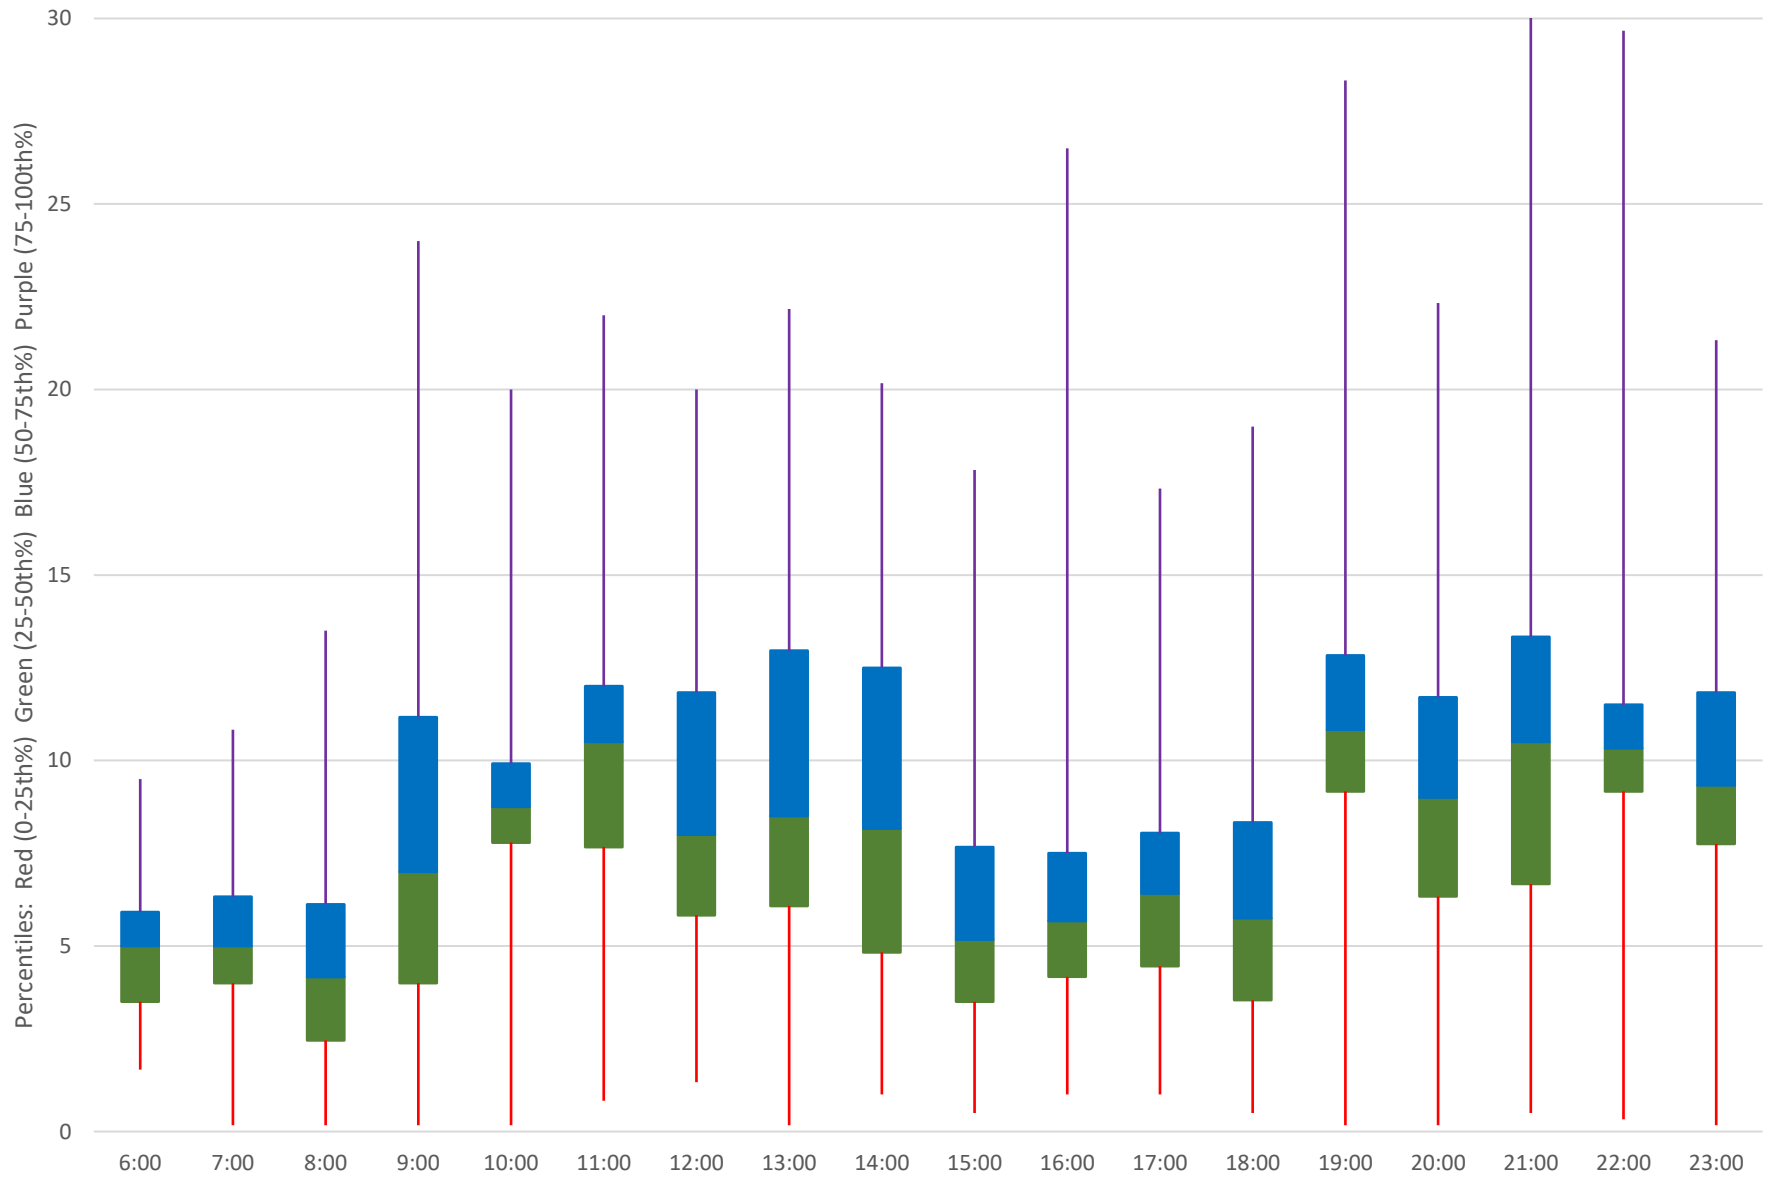

47 Lansdowne Headways at N of Seaforth Northbound September 2021

Quartiles Week 3