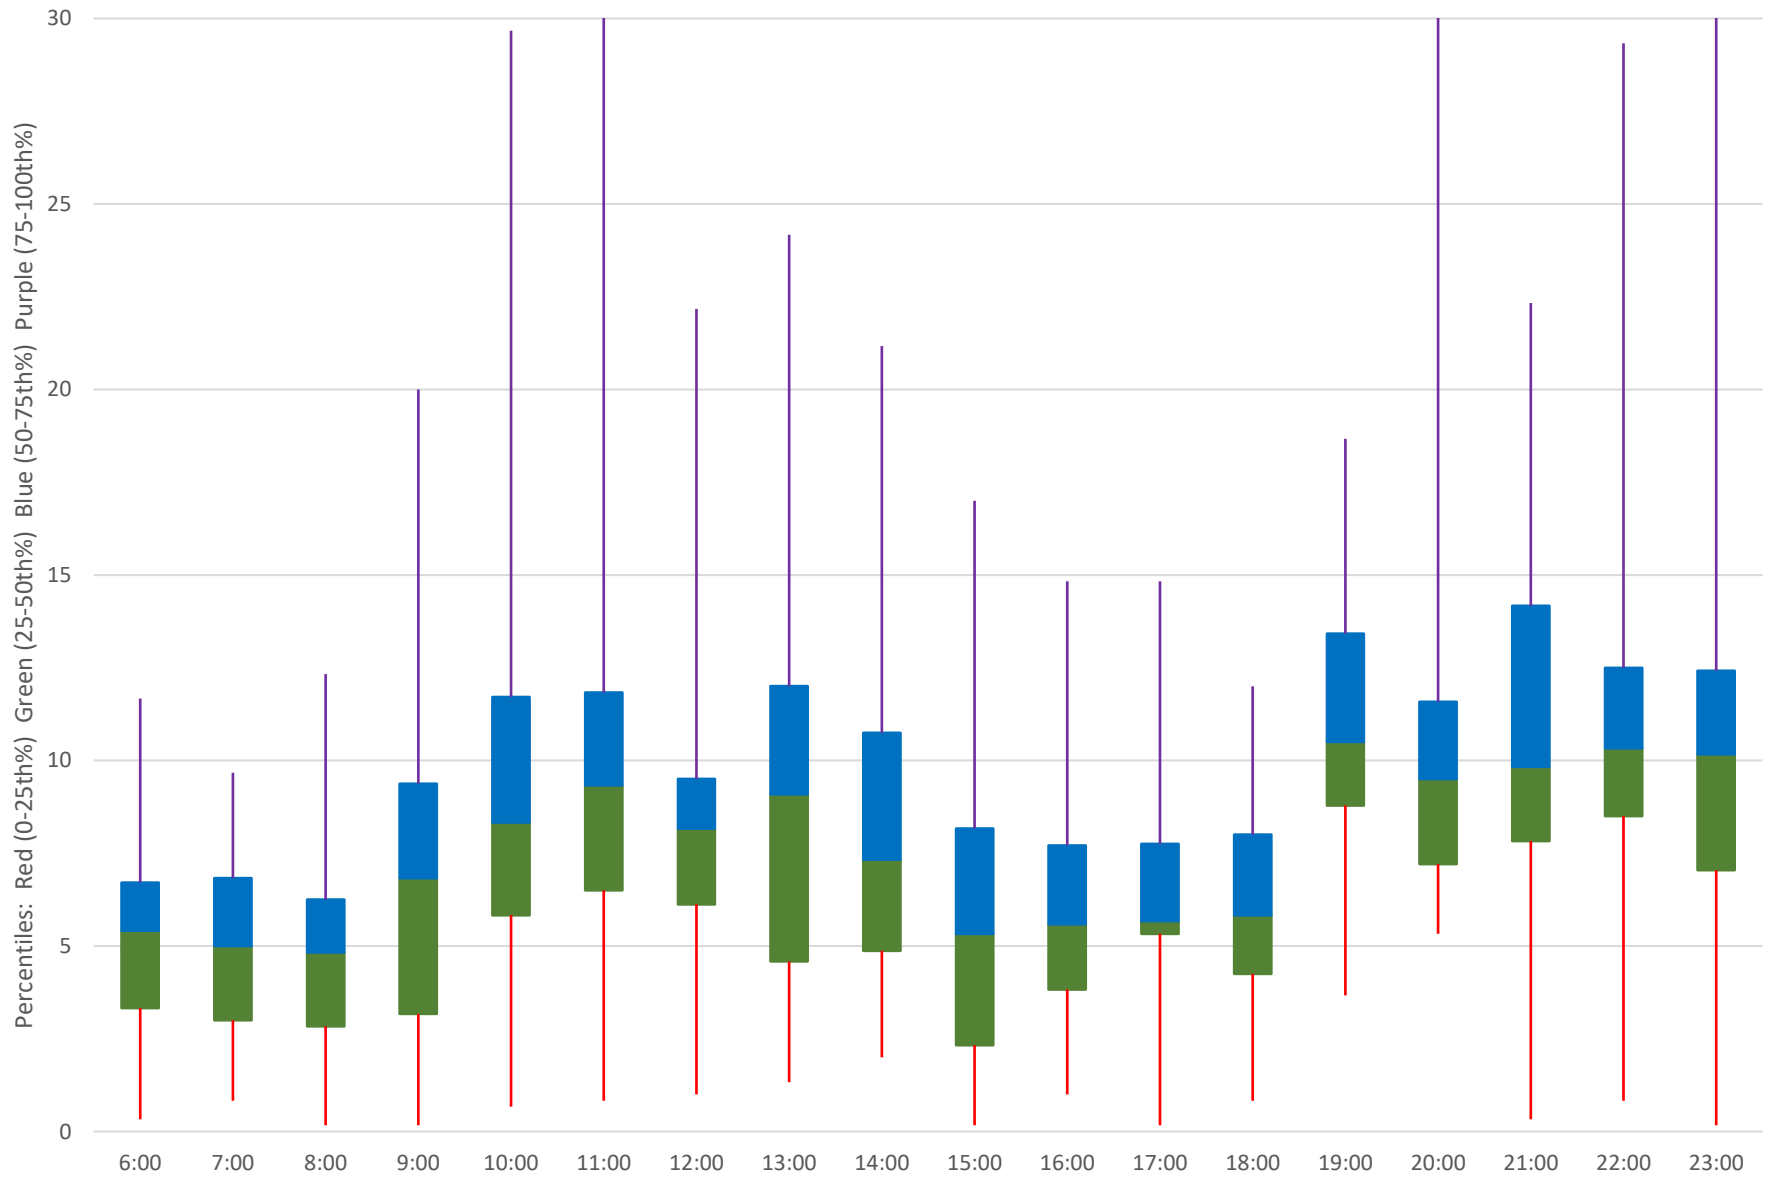

47 Lansdowne Headways at N of Seaforth Northbound September 2021

Quartiles Week 4