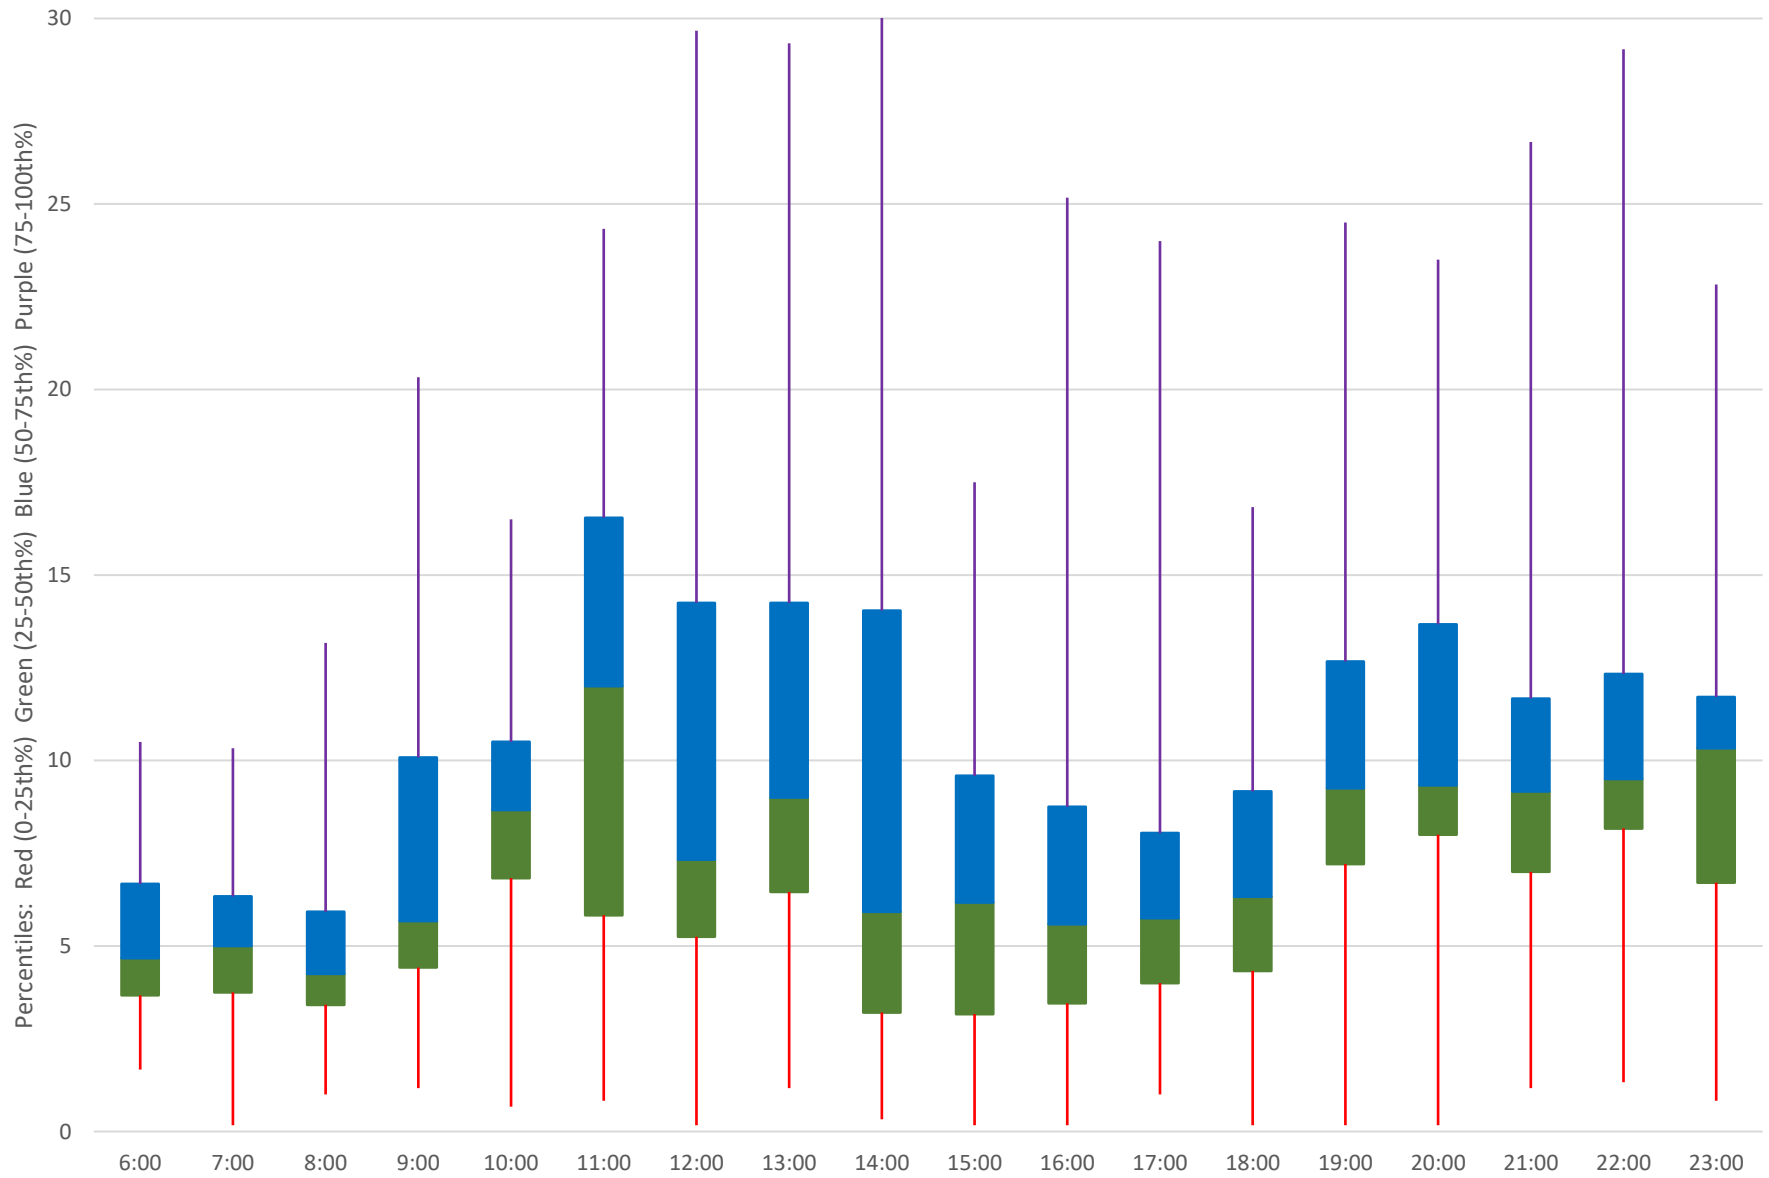

47 Lansdowne Headways at N of Seaforth Northbound September 2021 Weekday Statistics

47 Lansdowne Headways at N of Seaforth Northbound September 2021

47 Lansdowne Headways at N of Seaforth Northbound September 2021

Quartiles Week 1

47 Lansdowne Headways at N of Seaforth Northbound September 2021

47 Lansdowne Headways at N of Seaforth Northbound September 2021

Quartiles Week 2

47 Lansdowne Headways at N of Seaforth Northbound September 2021

47 Lansdowne Headways at N of Seaforth Northbound September 2021

47 Lansdowne Headways at N of Seaforth Northbound September 2021

Quartiles Saturdays

47 Lansdowne Headways at N of Seaforth Northbound September 2021 Sunday Statistics