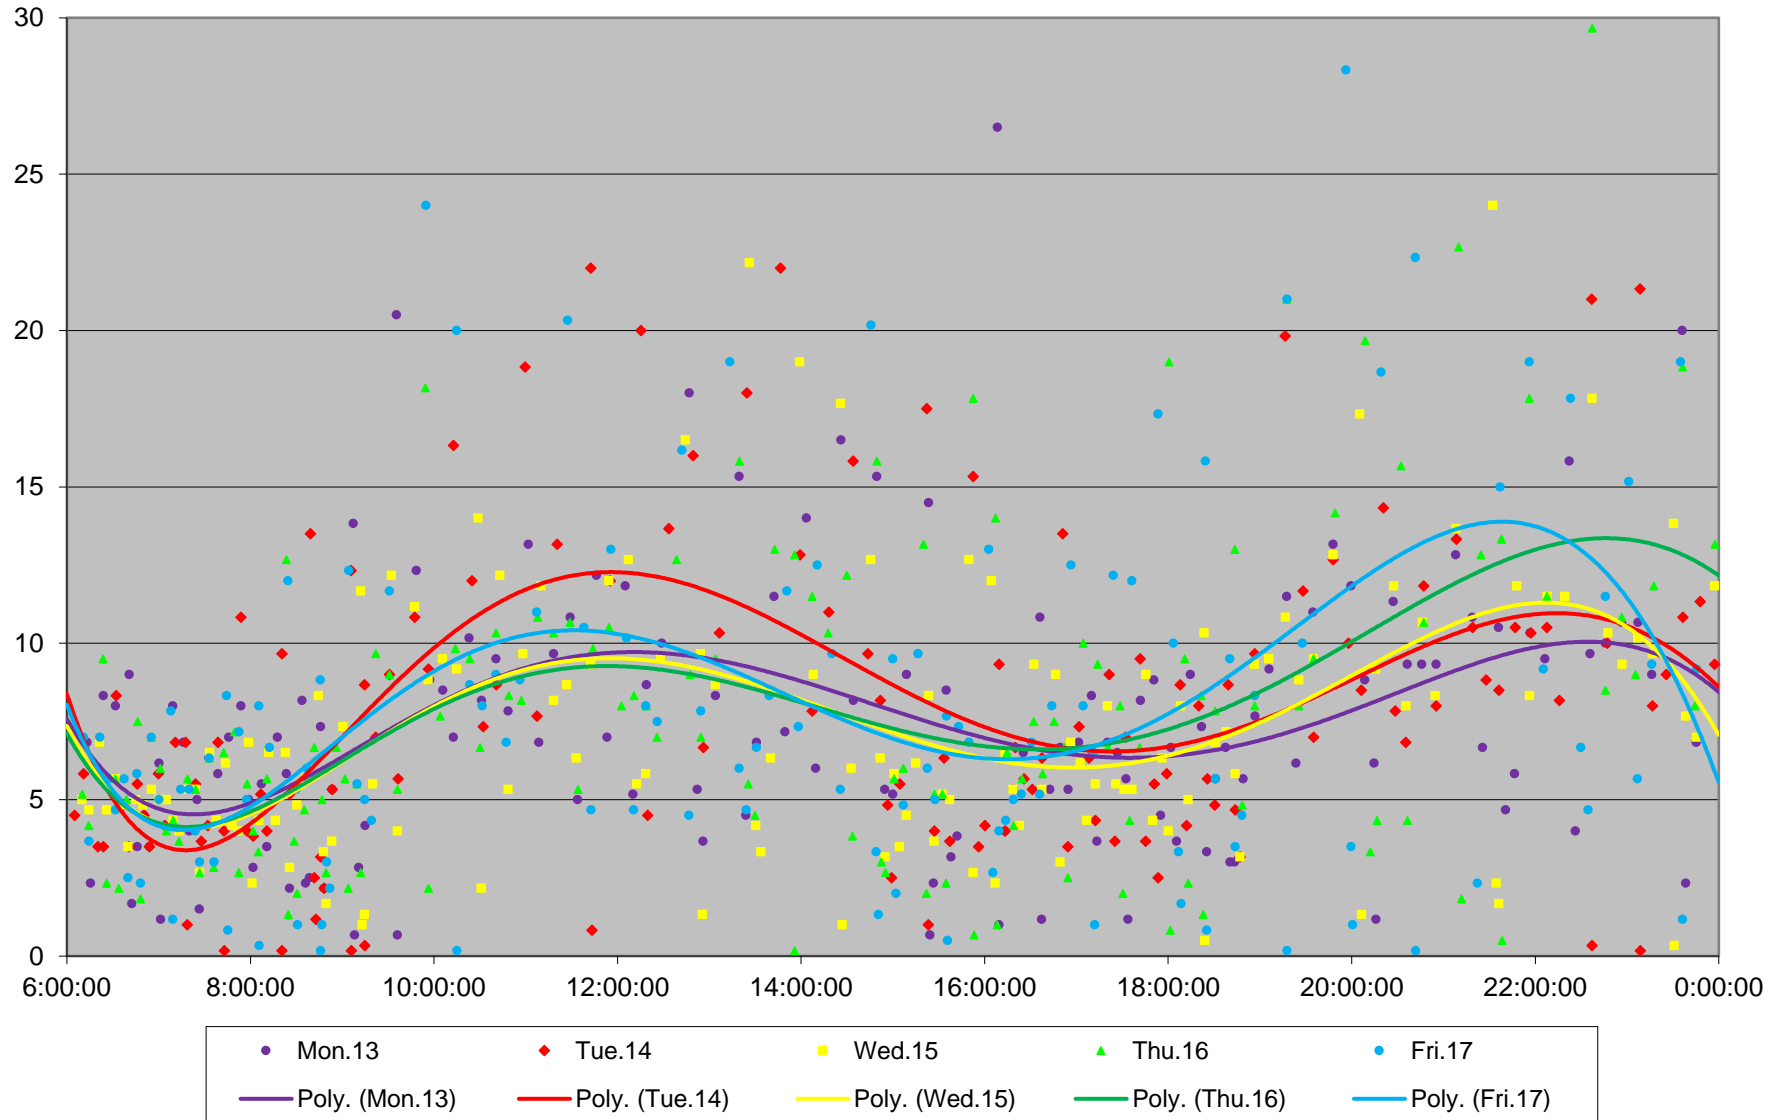

47 Lansdowne Headways at N of Seaforth Northbound September 2021 Weekday Statistics

47 Lansdowne Headways at N of Seaforth Northbound September 2021

47 Lansdowne Headways at N of Seaforth Northbound September 2021

Quartiles Week 1

47 Lansdowne Headways at N of Seaforth Northbound September 2021

47 Lansdowne Headways at N of Seaforth Northbound September 2021

Quartiles Week 2

47 Lansdowne Headways at N of Seaforth Northbound September 2021