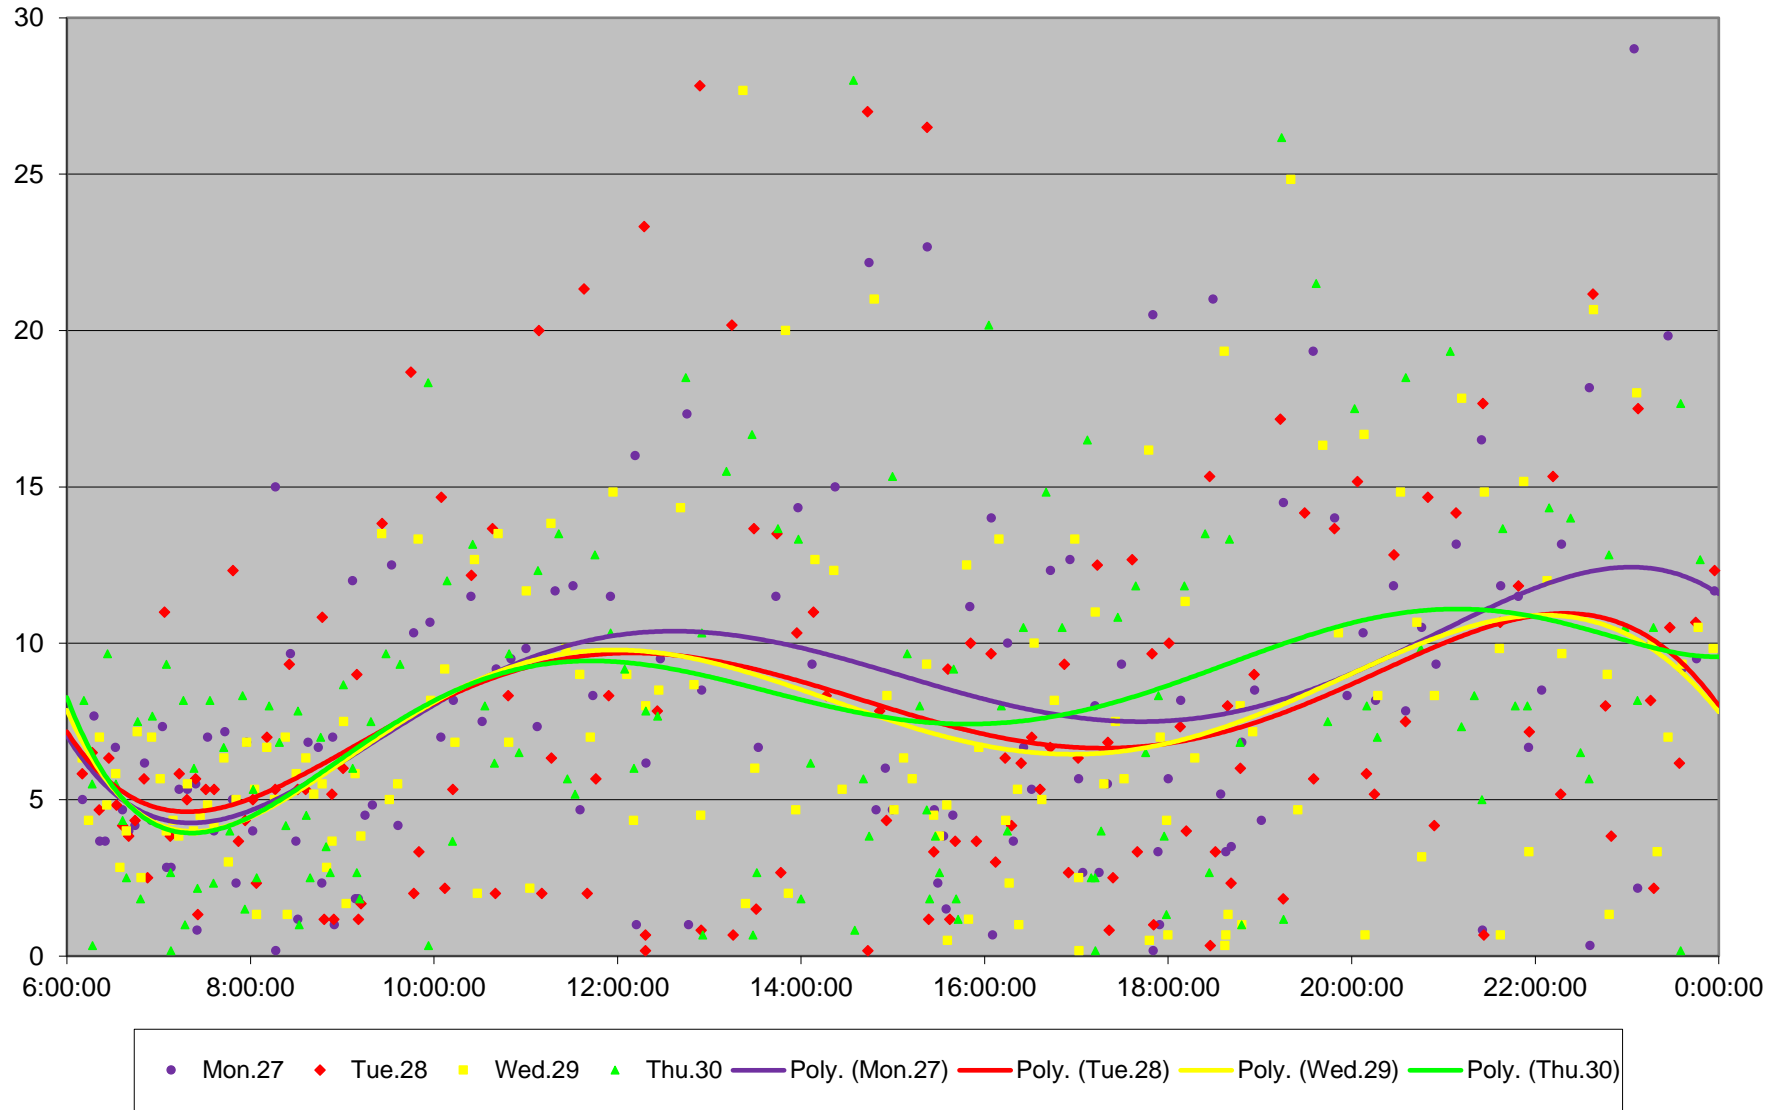

47 Lansdowne Headways at N of Seaforth Northbound September 2021

Quartiles Week 3

47 Lansdowne Headways at N of Seaforth Northbound September 2021

47 Lansdowne Headways at N of Seaforth Northbound September 2021

Quartiles Week 4

47 Lansdowne Headways at N of Seaforth Northbound September 2021

47 Lansdowne Headways at N of Seaforth Northbound September 2021 Quartiles Week 5

47 Lansdowne Headways at N of Seaforth Northbound September 2021 Saturday Statistics

47 Lansdowne Headways at N of Seaforth Northbound September 2021

47 Lansdowne Headways at N of Seaforth Northbound September 2021

Quartiles Saturdays

47 Lansdowne Headways at N of Seaforth Northbound September 2021 Sunday Statistics