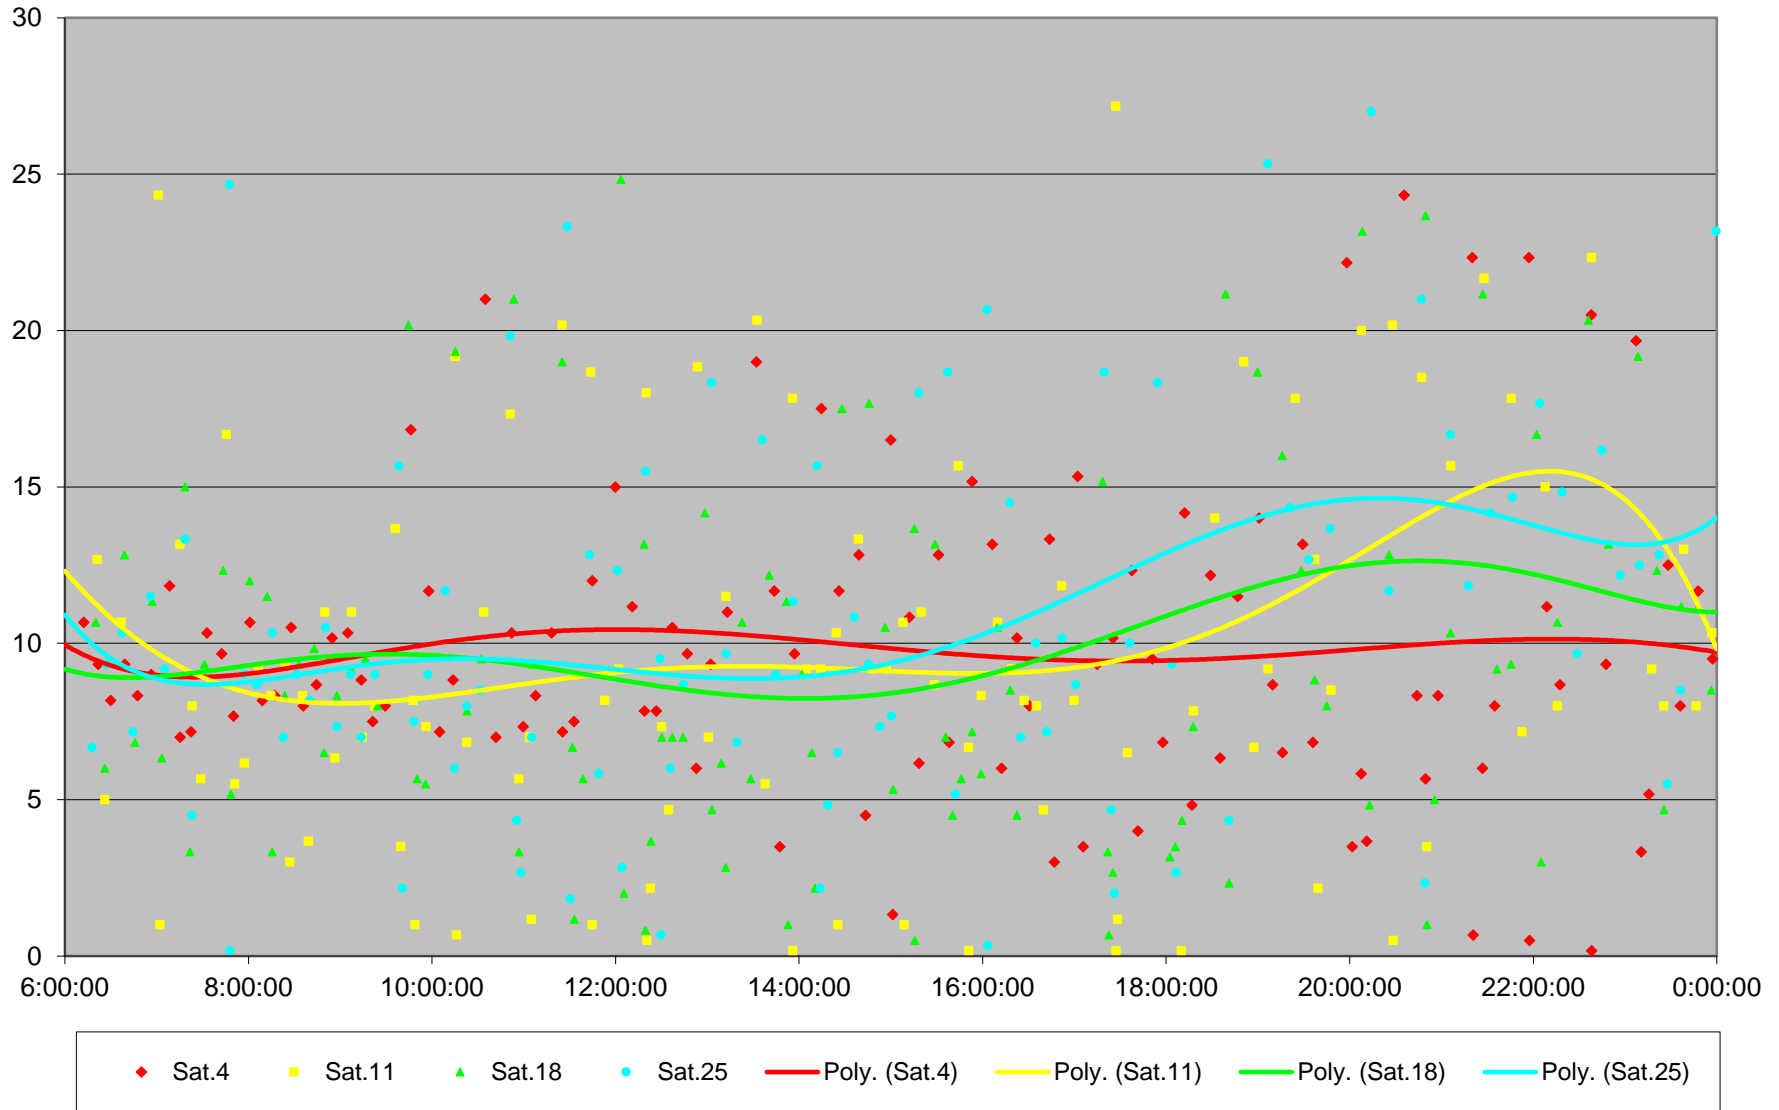

Quartiles Week 4

47 Lansdowne Headways at N of Seaforth Northbound September 2021

47 Lansdowne Headways at N of Seaforth Northbound September 2021 Quartiles Week 5

47 Lansdowne Headways at N of Seaforth Northbound September 2021 Saturday Statistics

47 Lansdowne Headways at N of Seaforth Northbound September 2021

47 Lansdowne Headways at N of Seaforth Northbound September 2021

Quartiles Saturdays

47 Lansdowne Headways at N of Seaforth Northbound September 2021 Sunday Statistics

47 Lansdowne Headways at N of Seaforth Northbound September 2021

47 Lansdowne Headways at N of Seaforth Northbound September 2021

Quartiles Sundays/Holidays