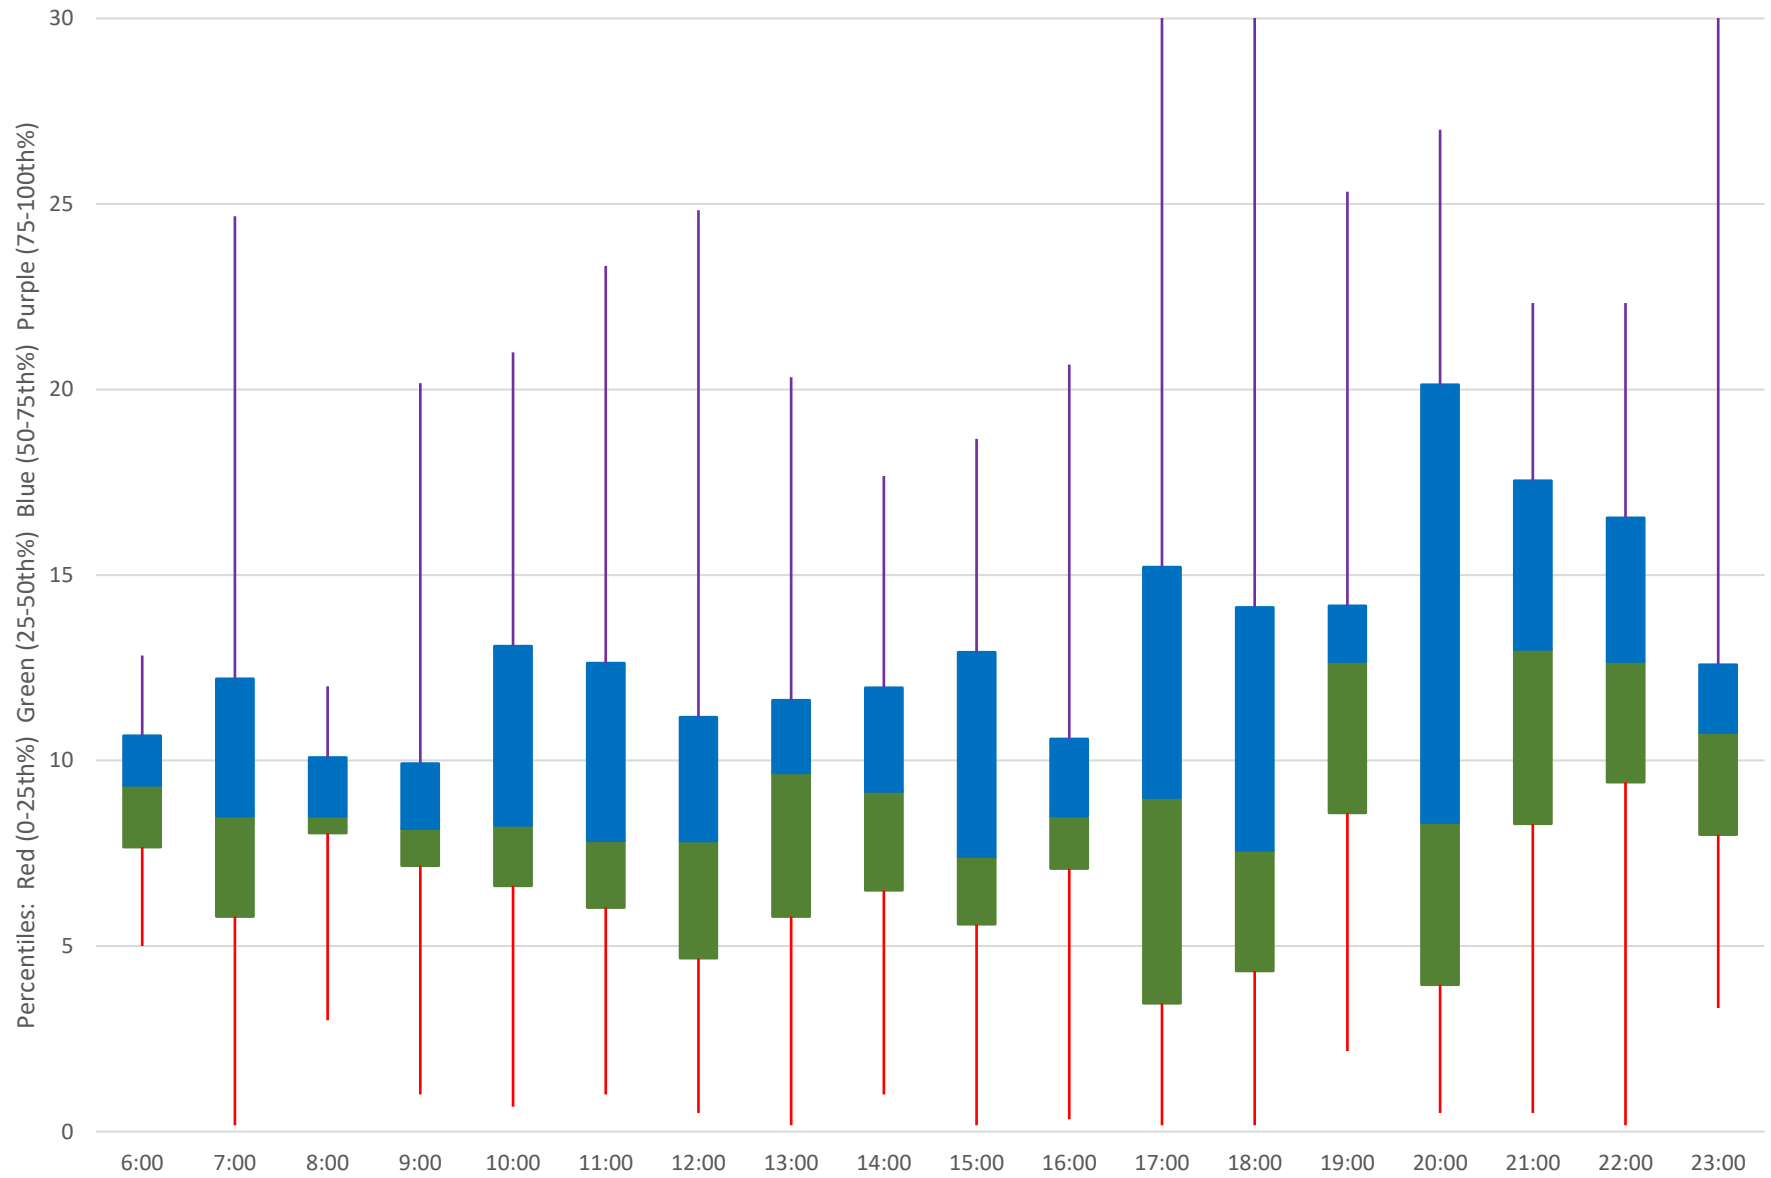

Quartiles Week 4

47 Lansdowne Headways at N of Seaforth Northbound September 2021

47 Lansdowne Headways at N of Seaforth Northbound September 2021 Quartiles Week 5

47 Lansdowne Headways at N of Seaforth Northbound September 2021 Saturday Statistics

47 Lansdowne Headways at N of Seaforth Northbound September 2021

47 Lansdowne Headways at N of Seaforth Northbound September 2021

Quartiles Saturdays

47 Lansdowne Headways at N of Seaforth Northbound September 2021 Sunday Statistics