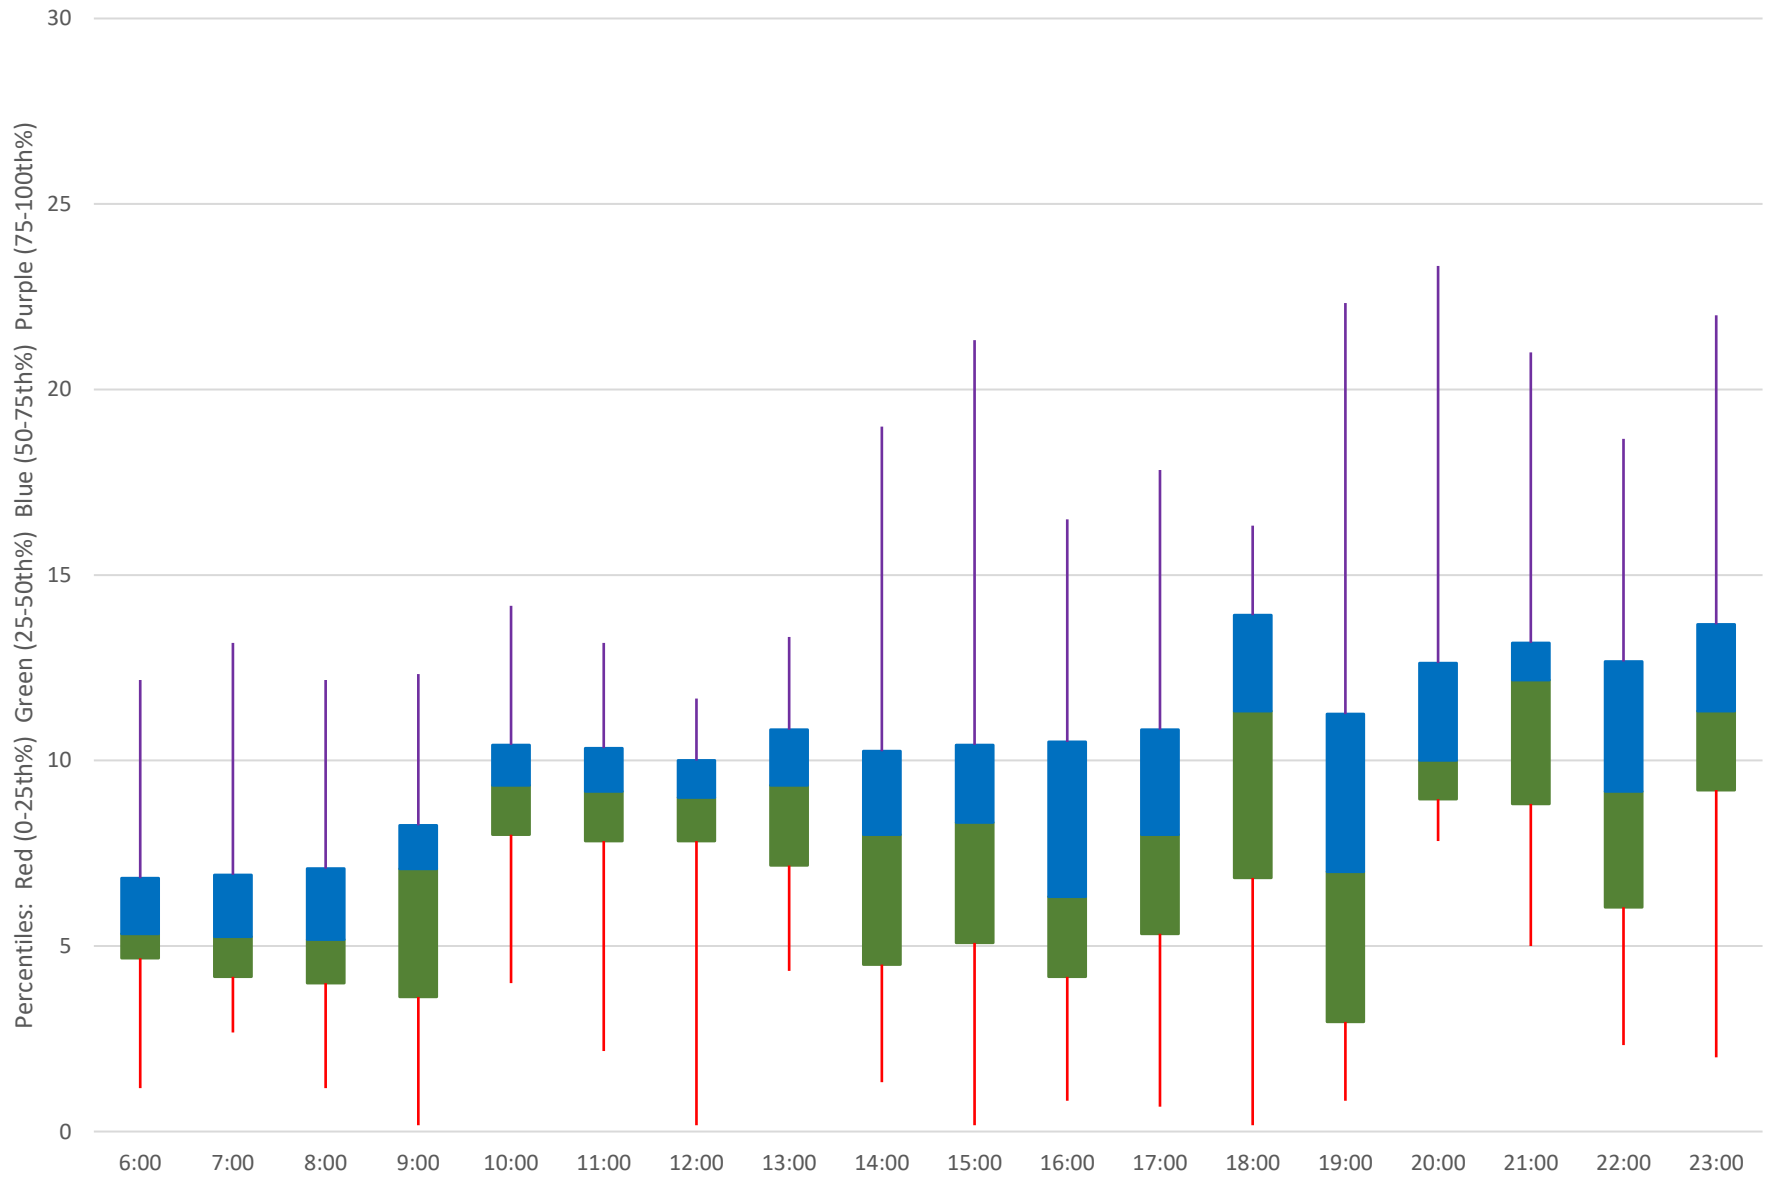

47 Lansdowne Headways at N of Seaforth Northbound September 2021

Quartiles Week 1