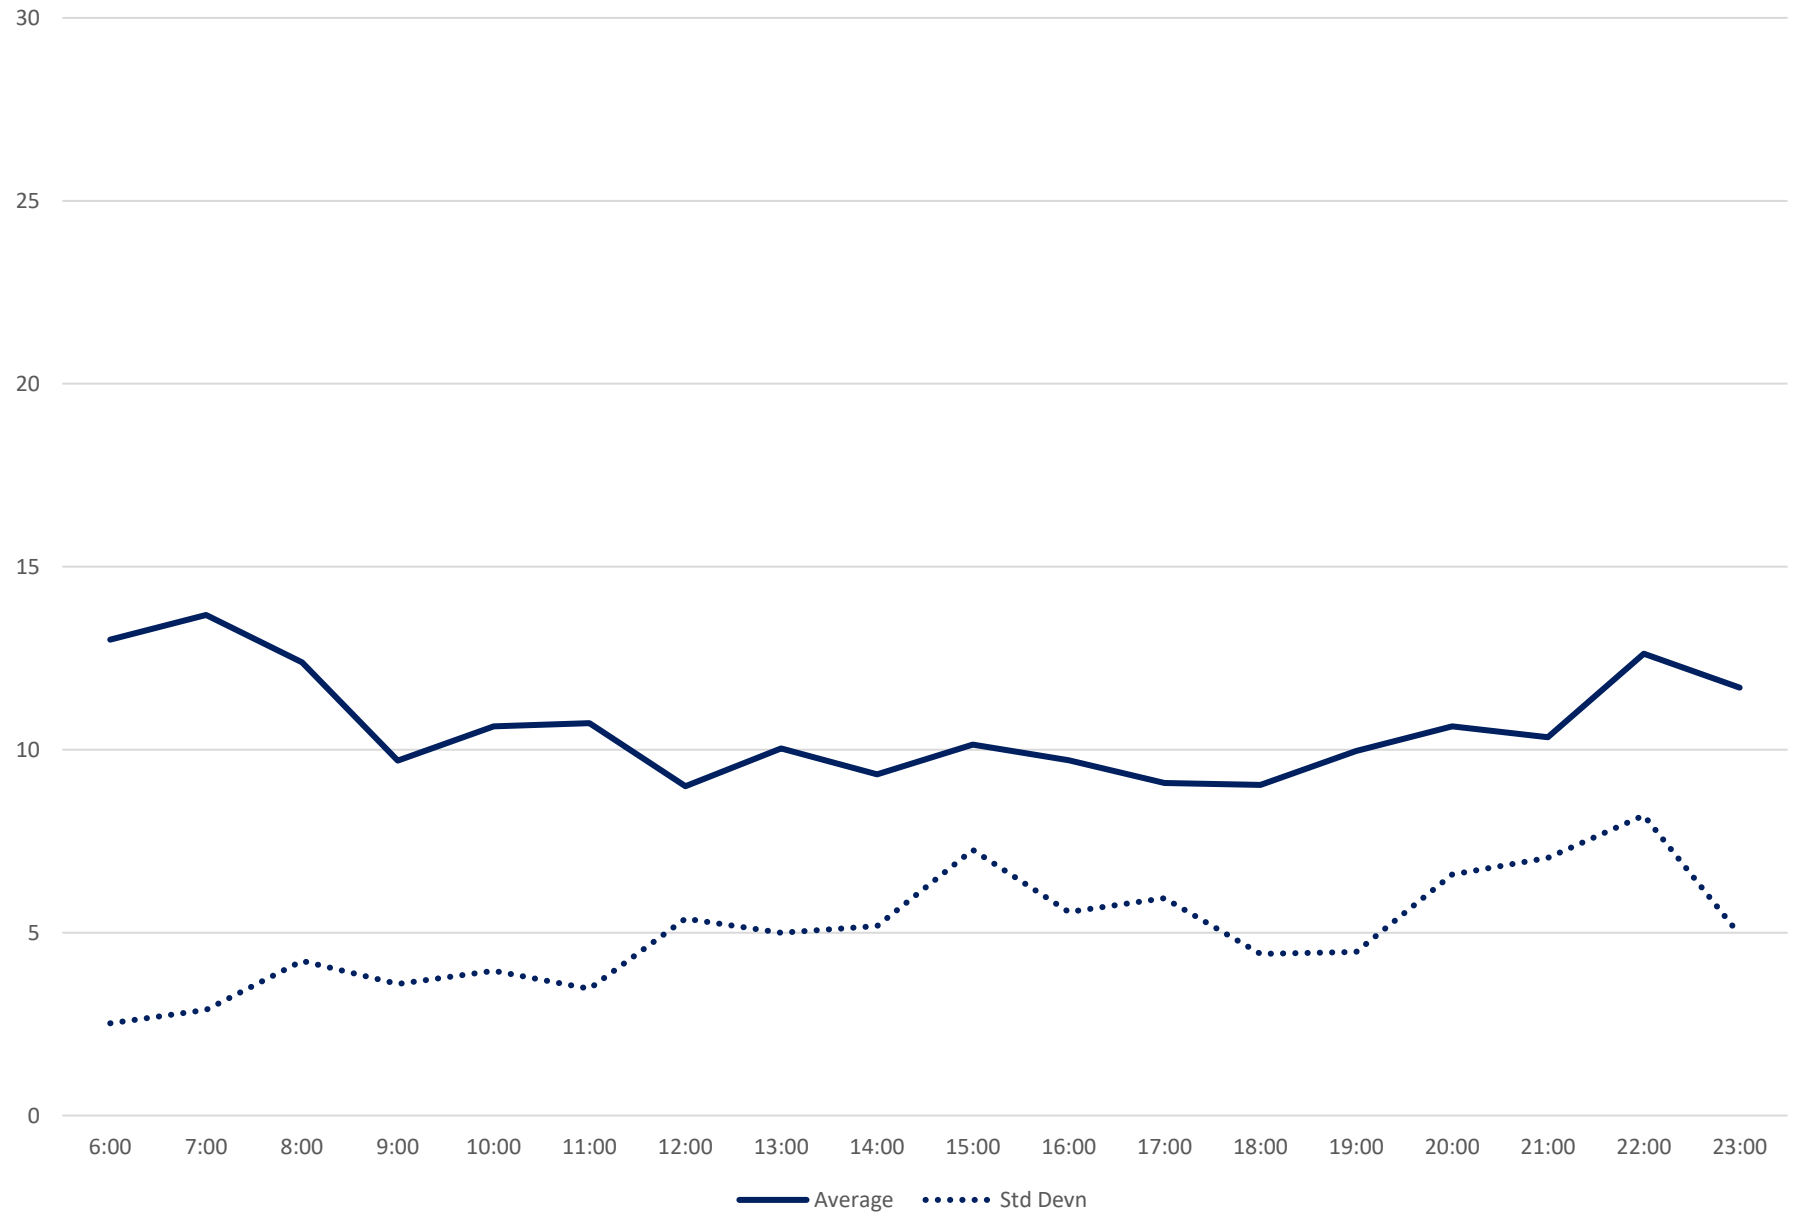

Quartiles Week 4

47 Lansdowne Headways at N of Seaforth Northbound September 2021

47 Lansdowne Headways at N of Seaforth Northbound September 2021 Quartiles Week 5

47 Lansdowne Headways at N of Seaforth Northbound September 2021 Saturday Statistics

47 Lansdowne Headways at N of Seaforth Northbound September 2021

47 Lansdowne Headways at N of Seaforth Northbound September 2021

Quartiles Saturdays

47 Lansdowne Headways at N of Seaforth Northbound September 2021 Sunday Statistics

47 Lansdowne Headways at N of Seaforth Northbound September 2021

47 Lansdowne Headways at N of Seaforth Northbound September 2021

Quartiles Sundays/Holidays