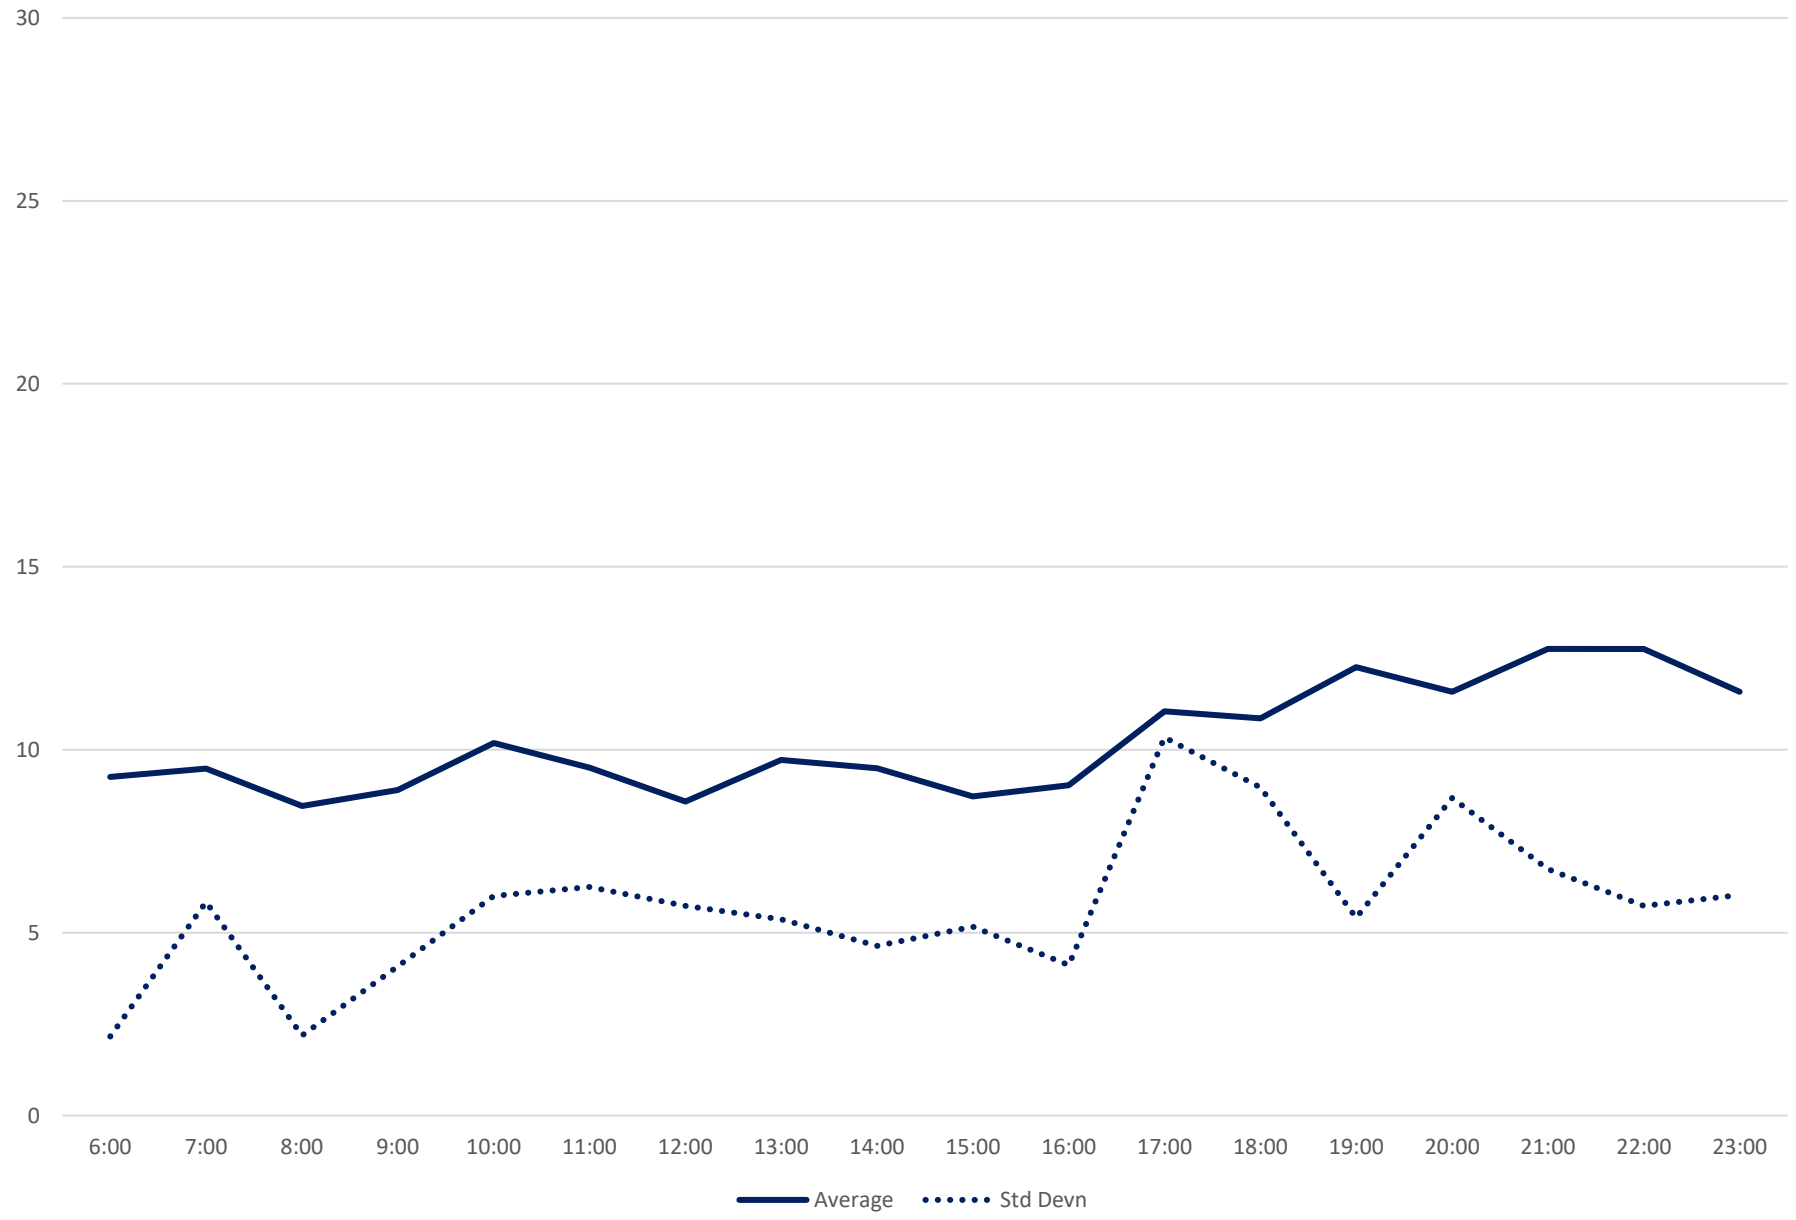

Quartiles Week 4

47 Lansdowne Headways at N of Seaforth Northbound September 2021

47 Lansdowne Headways at N of Seaforth Northbound September 2021 Quartiles Week 5

47 Lansdowne Headways at N of Seaforth Northbound September 2021 Saturday Statistics

47 Lansdowne Headways at N of Seaforth Northbound September 2021

47 Lansdowne Headways at N of Seaforth Northbound September 2021

Quartiles Saturdays

47 Lansdowne Headways at N of Seaforth Northbound September 2021 Sunday Statistics

47 Lansdowne Headways at N of Seaforth Northbound September 2021

47 Lansdowne Headways at N of Seaforth Northbound September 2021

Quartiles Sundays/Holidays