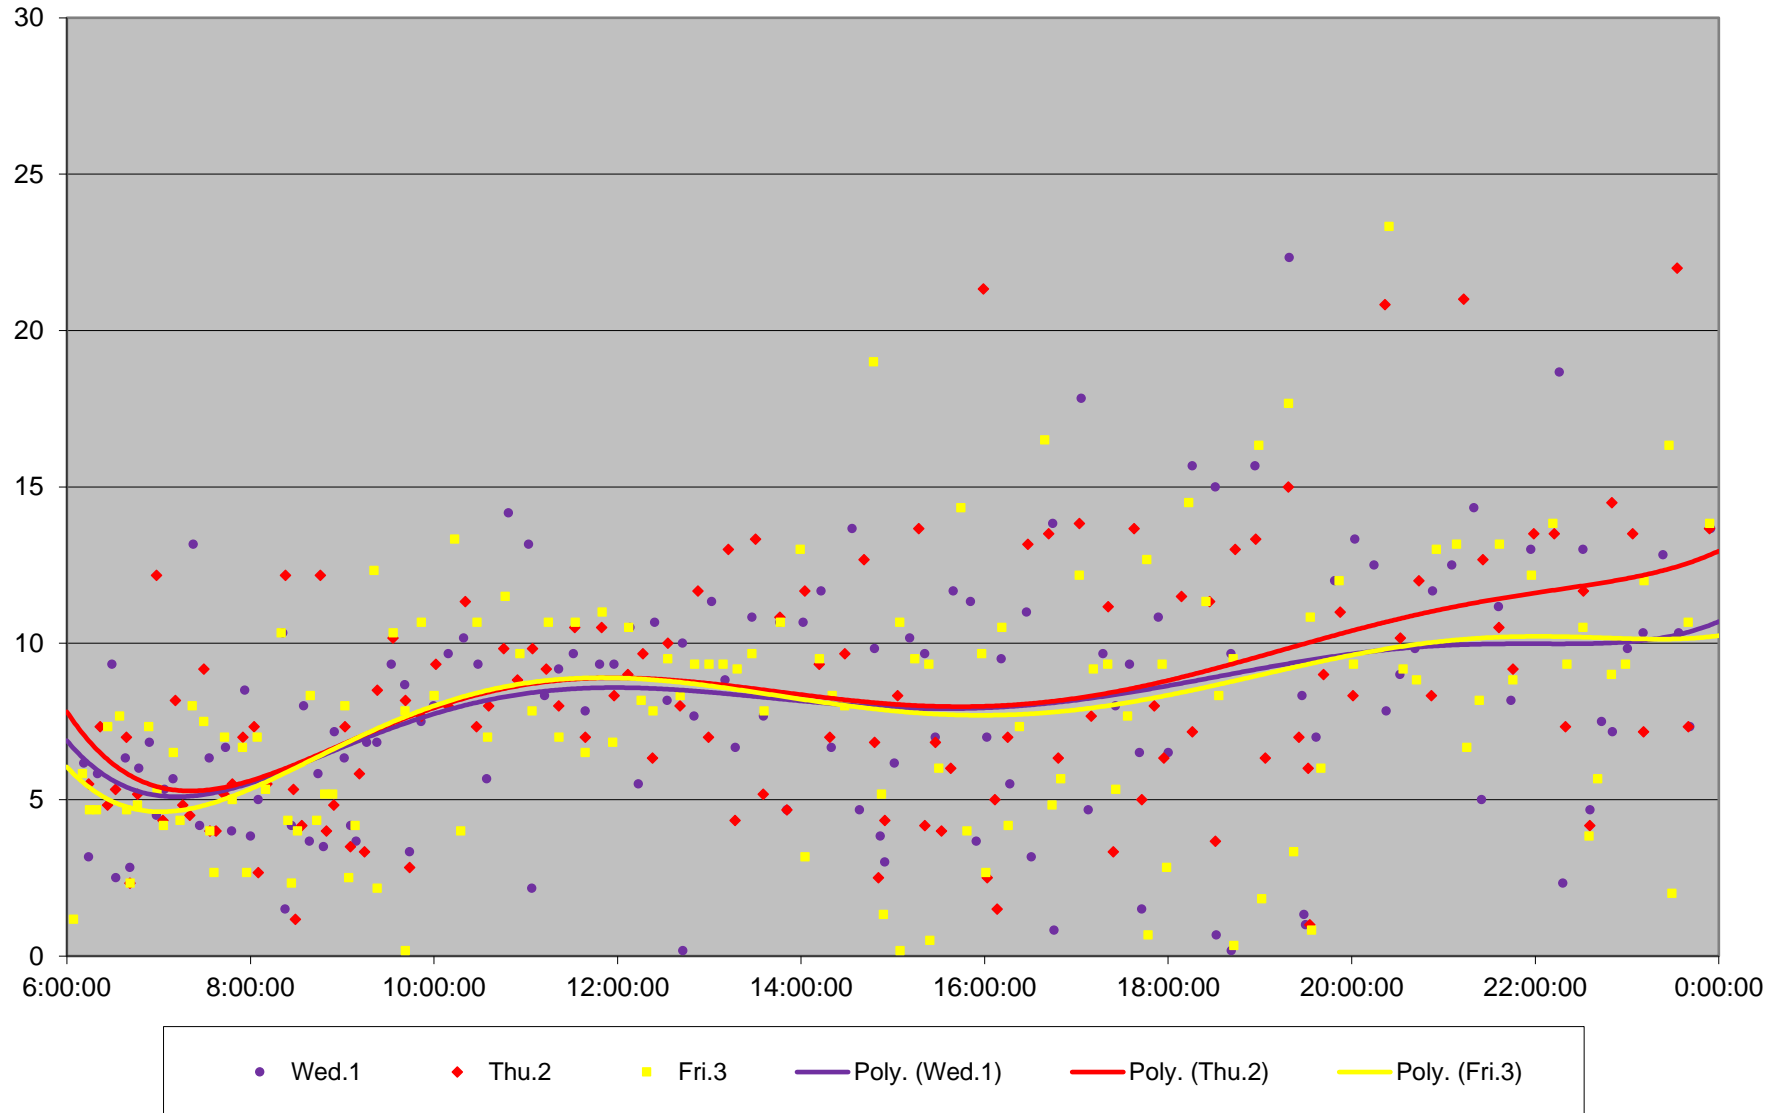

47 Lansdowne Headways at N of Seaforth Northbound September 2021 Weekday Statistics

47 Lansdowne Headways at N of Seaforth Northbound September 2021

47 Lansdowne Headways at N of Seaforth Northbound September 2021

Quartiles Week 1

47 Lansdowne Headways at N of Seaforth Northbound September 2021

47 Lansdowne Headways at N of Seaforth Northbound September 2021

Quartiles Week 2

47 Lansdowne Headways at N of Seaforth Northbound September 2021

47 Lansdowne Headways at N of Seaforth Northbound September 2021

47 Lansdowne Headways at N of Seaforth Northbound September 2021

Quartiles Saturdays

47 Lansdowne Headways at N of Seaforth Northbound September 2021 Sunday Statistics