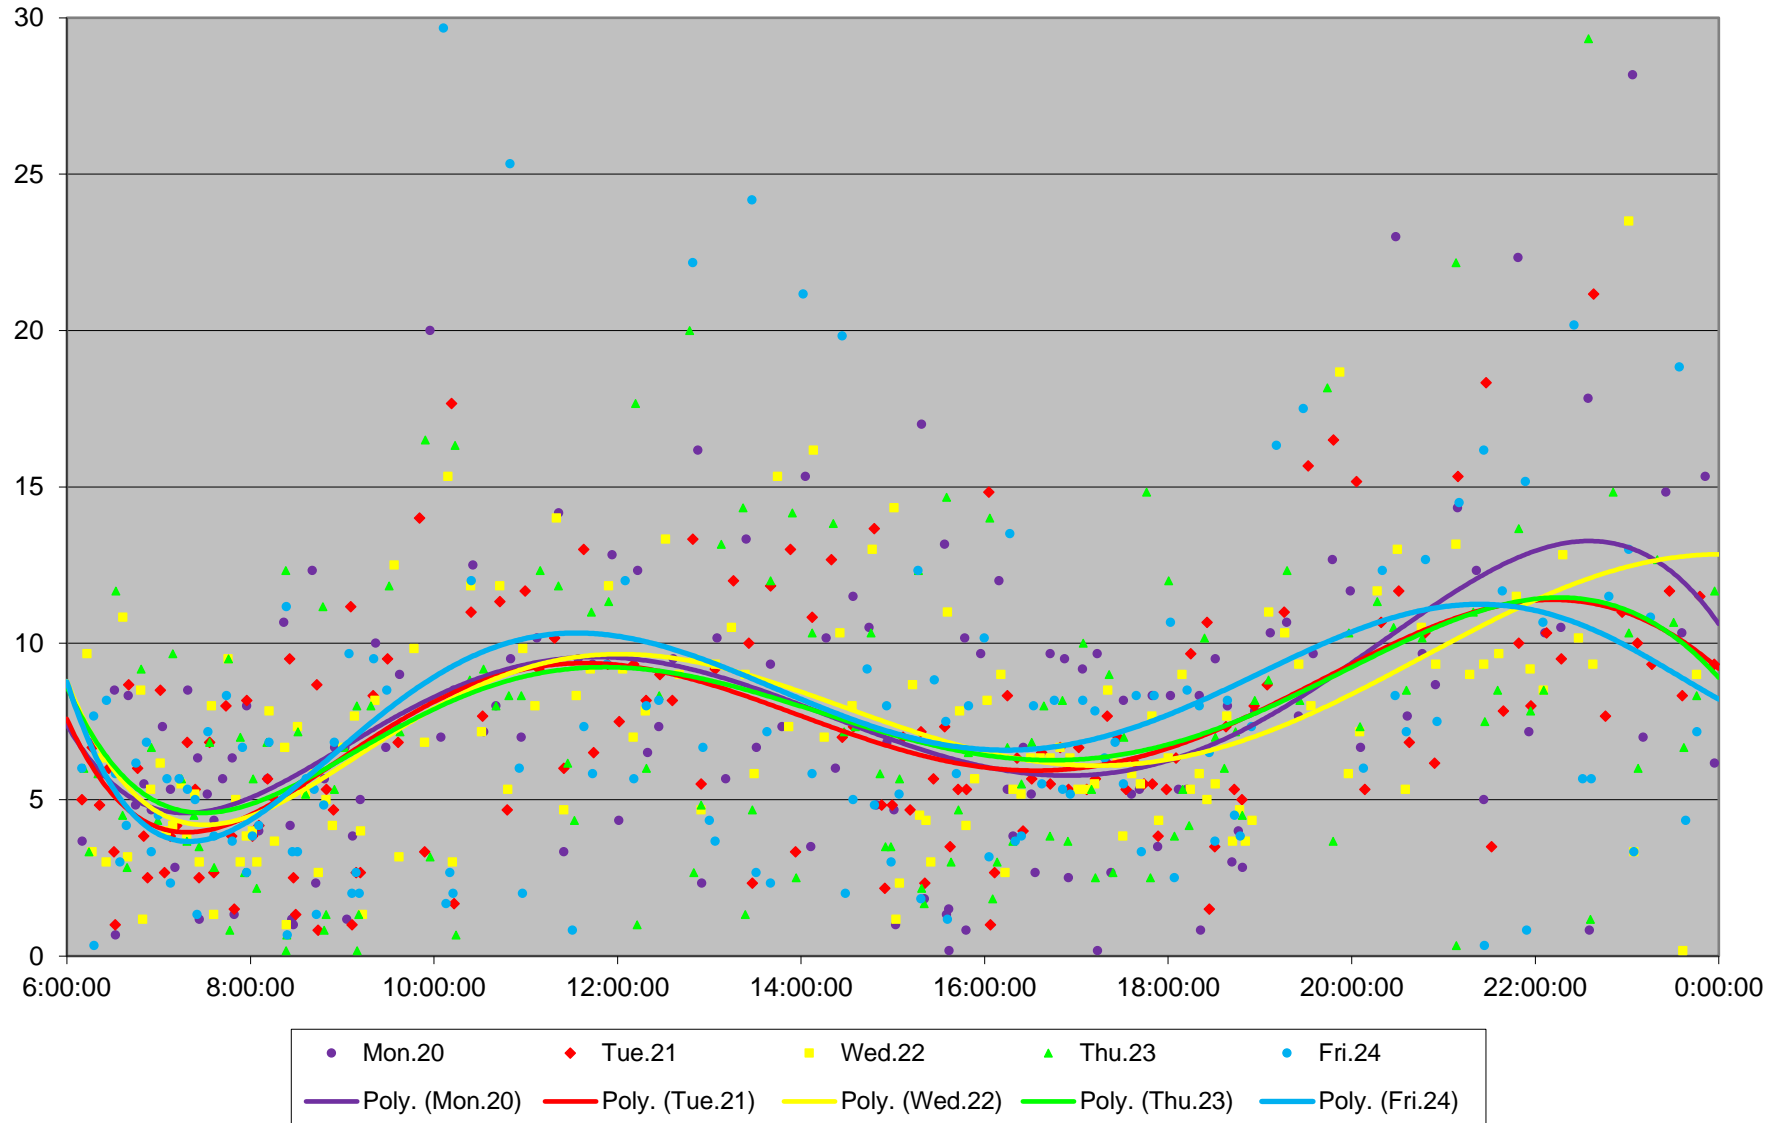

47 Lansdowne Headways at N of Seaforth Northbound September 2021 Weekday Statistics

47 Lansdowne Headways at N of Seaforth Northbound September 2021

47 Lansdowne Headways at N of Seaforth Northbound September 2021

Quartiles Week 1

47 Lansdowne Headways at N of Seaforth Northbound September 2021

47 Lansdowne Headways at N of Seaforth Northbound September 2021

Quartiles Week 2

47 Lansdowne Headways at N of Seaforth Northbound September 2021

47 Lansdowne Headways at N of Seaforth Northbound September 2021

Quartiles Week 3

47 Lansdowne Headways at N of Seaforth Northbound September 2021

47 Lansdowne Headways at N of Seaforth Northbound September 2021

47 Lansdowne Headways at N of Seaforth Northbound September 2021

47 Lansdowne Headways at N of Seaforth Northbound September 2021

Quartiles Saturdays

47 Lansdowne Headways at N of Seaforth Northbound September 2021 Sunday Statistics