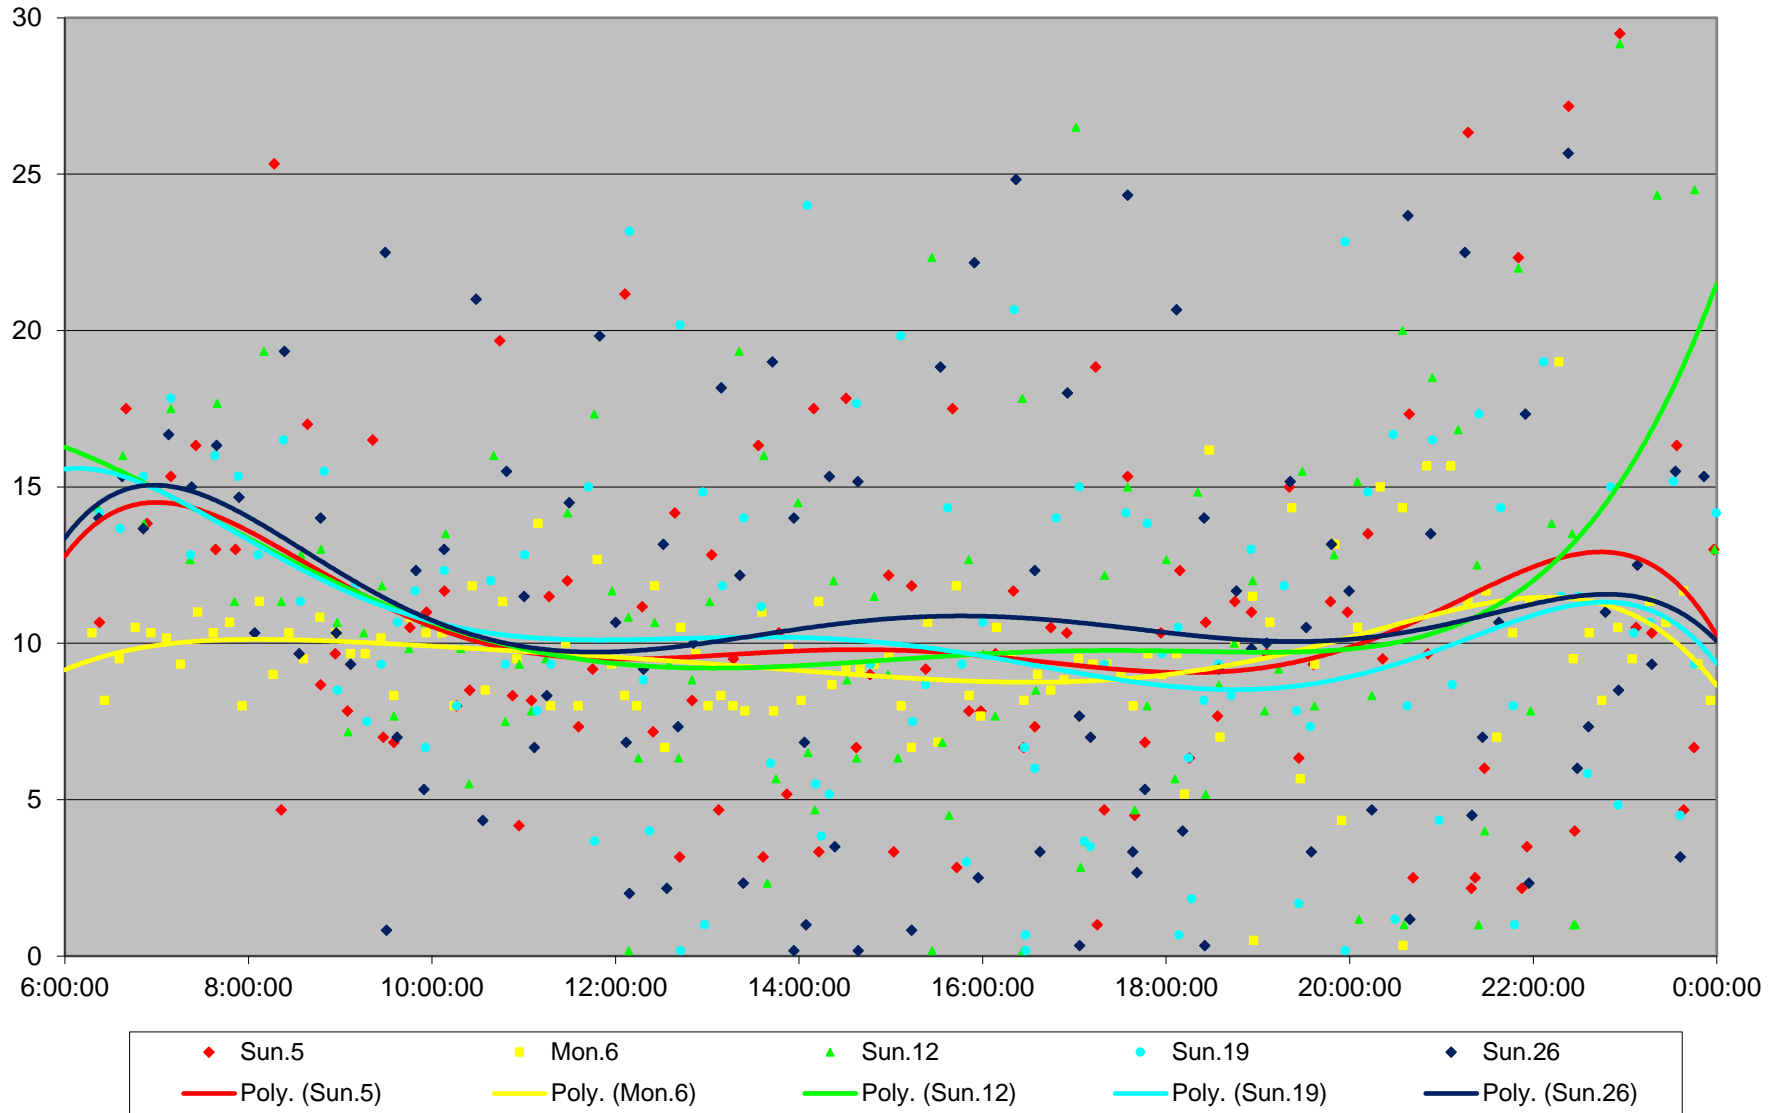

47 Lansdowne Headways at N of Seaforth Northbound September 2021

47 Lansdowne Headways at N of Seaforth Northbound September 2021

Quartiles Saturdays

47 Lansdowne Headways at N of Seaforth Northbound September 2021 Sunday Statistics

47 Lansdowne Headways at N of Seaforth Northbound September 2021

47 Lansdowne Headways at N of Seaforth Northbound September 2021

Quartiles Sundays/Holidays