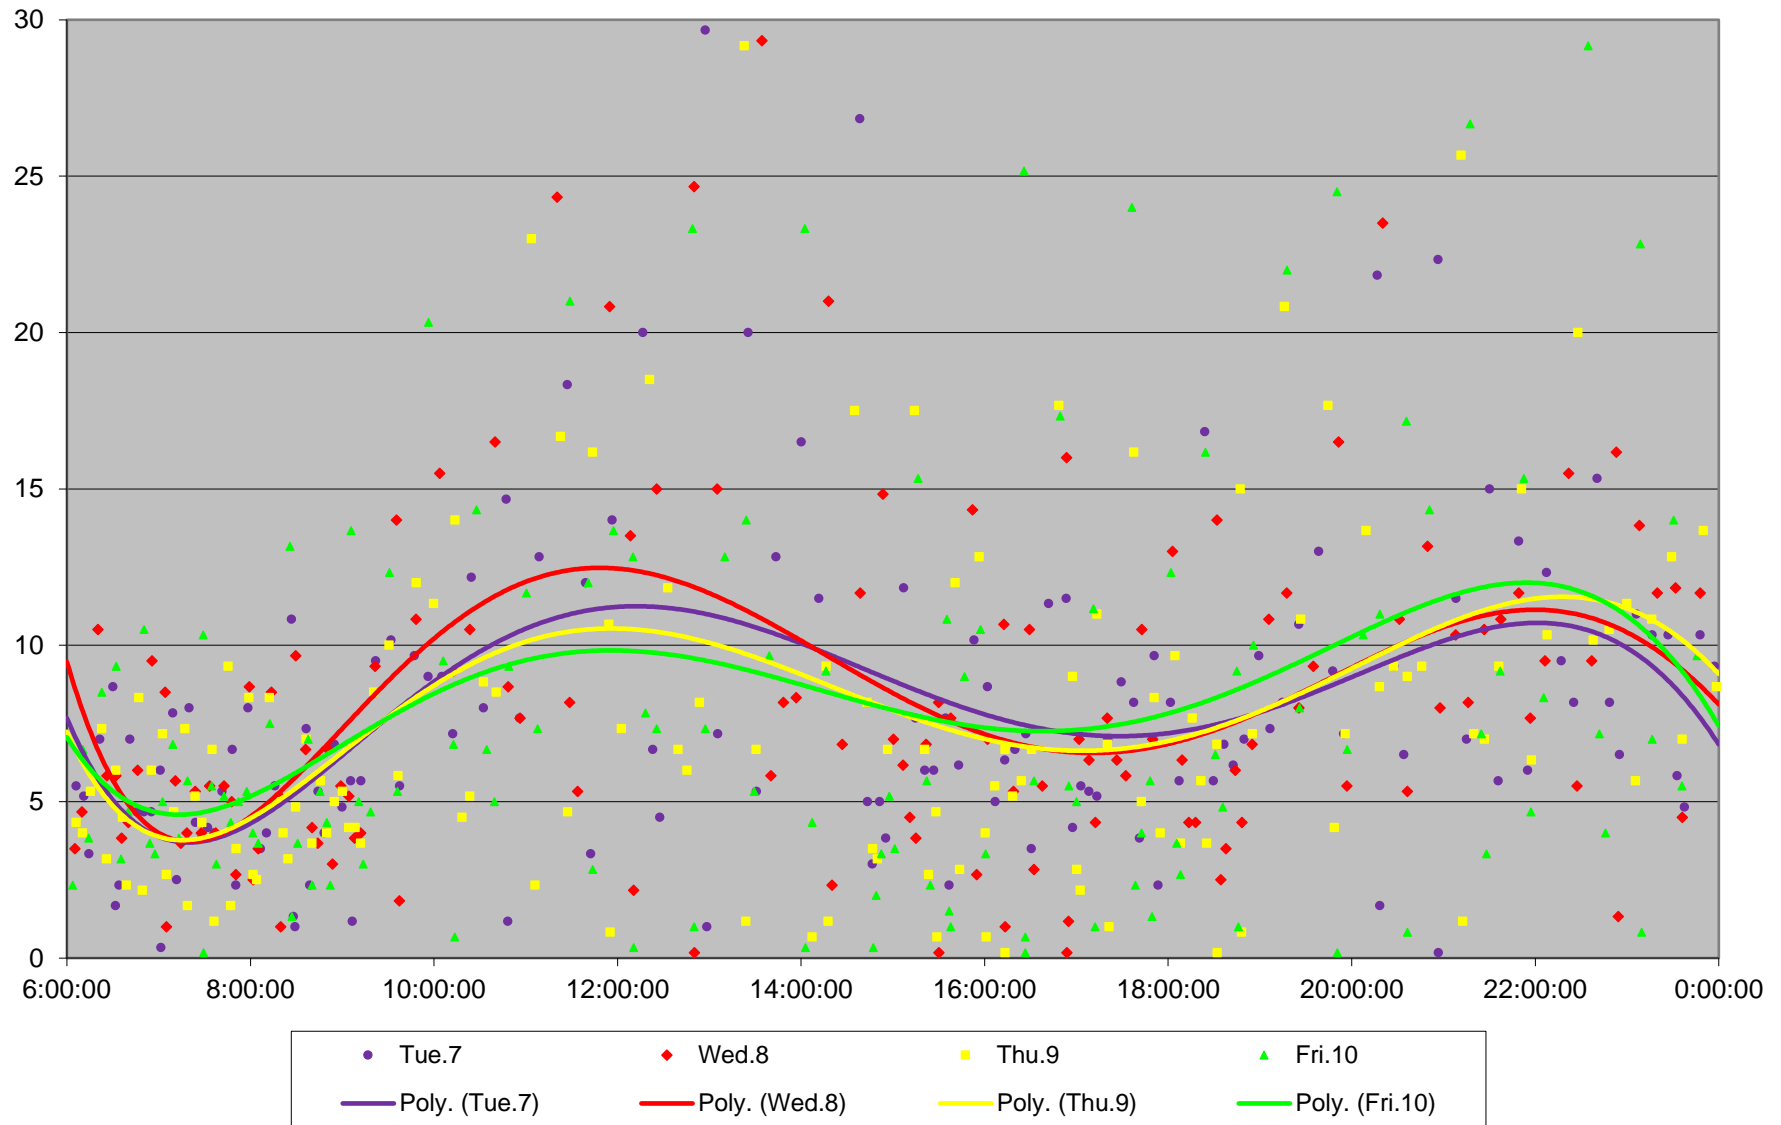

47 Lansdowne Headways at N of Seaforth Northbound September 2021 Weekday Statistics

47 Lansdowne Headways at N of Seaforth Northbound September 2021

47 Lansdowne Headways at N of Seaforth Northbound September 2021

Quartiles Week 1

47 Lansdowne Headways at N of Seaforth Northbound September 2021

47 Lansdowne Headways at N of Seaforth Northbound September 2021

Quartiles Week 2

47 Lansdowne Headways at N of Seaforth Northbound September 2021

47 Lansdowne Headways at N of Seaforth Northbound September 2021

47 Lansdowne Headways at N of Seaforth Northbound September 2021

Quartiles Saturdays

47 Lansdowne Headways at N of Seaforth Northbound September 2021 Sunday Statistics