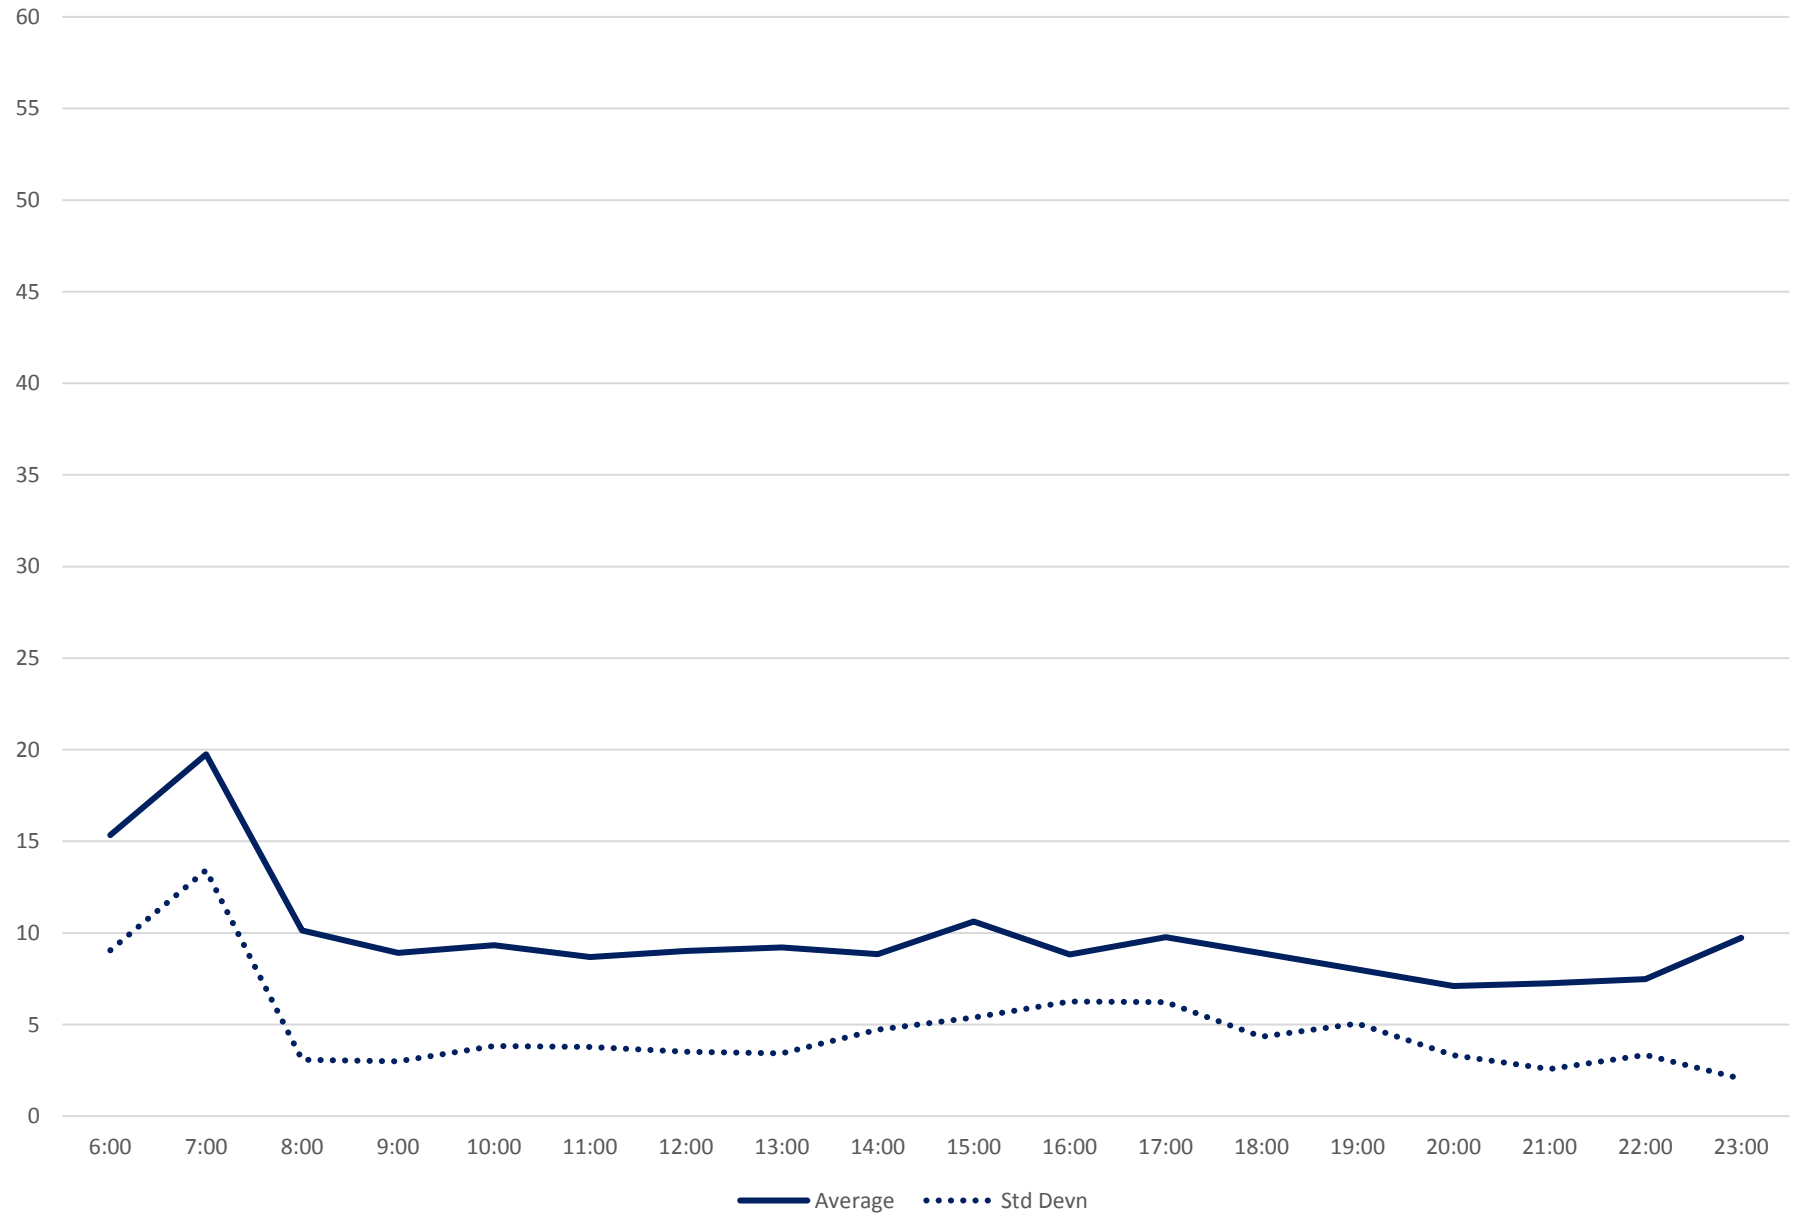

35 Jane Headways at W of Pioneer Village Stn Southbound October 2020 Weekday Statistics

35 Jane Headways at W of Pioneer Village Stn Southbound October 2020

35 Jane Headways at W of Pioneer Village Stn Southbound October 2020

Quartiles Week 4

35 Jane Headways at W of Pioneer Village Stn Southbound October 2020

35 Jane Headways at W of Pioneer Village Stn Southbound October 2020

Quartiles Week 5

35 Jane Headways at W of Pioneer Village Stn Southbound October 2020 Saturday Statistics

35 Jane Headways at W of Pioneer Village Stn Southbound October 2020

35 Jane Headways at W of Pioneer Village Stn Southbound October 2020

Quartiles Saturdays

35 Jane Headways at W of Pioneer Village Stn Southbound October 2020 Sunday Statistics

35 Jane Headways at W of Pioneer Village Stn Southbound October 2020

35 Jane Headways at W of Pioneer Village Stn Southbound October 2020 Quartiles Sundays/Holidays