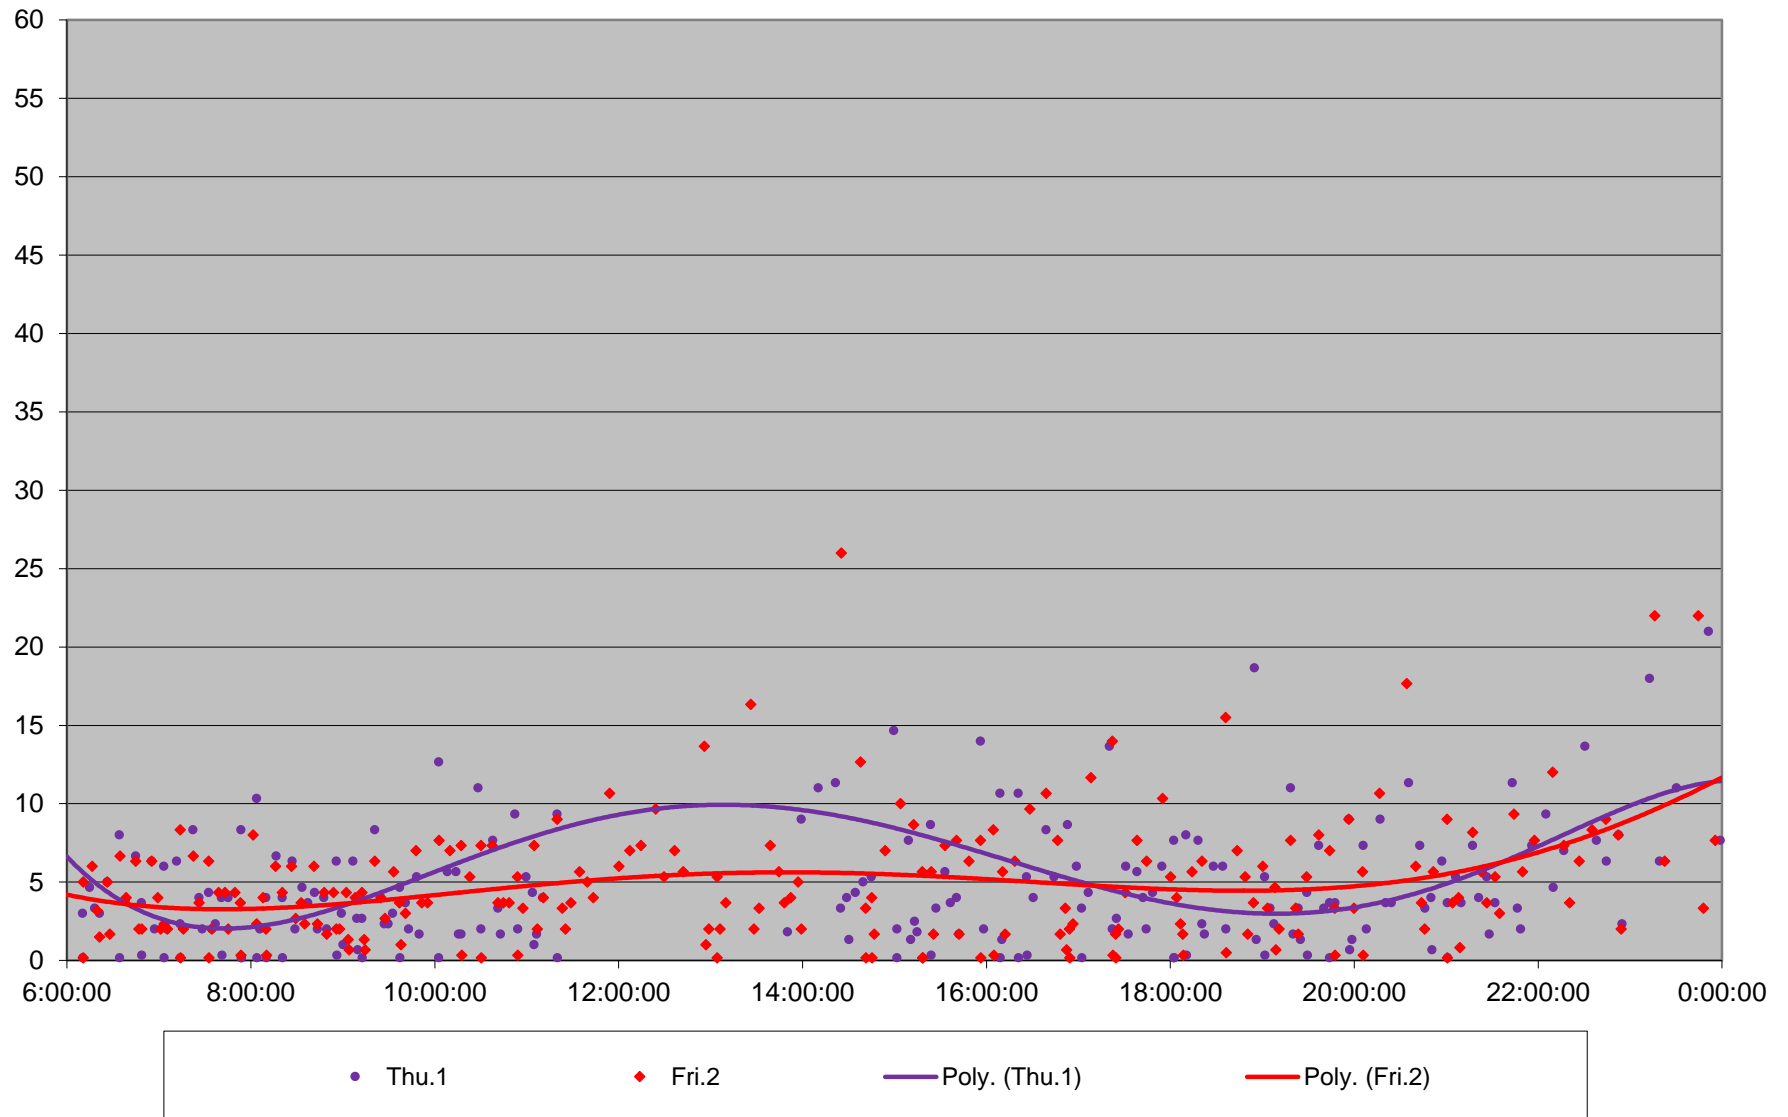

35 Jane Headways at W of Pioneer Village Stn Southbound October 2020 Weekday Statistics

35 Jane Headways at W of Pioneer Village Stn Southbound October 2020

35 Jane Headways at W of Pioneer Village Stn Southbound October 2020

Quartiles Week 1

35 Jane Headways at W of Pioneer Village Stn Southbound October 2020

35 Jane Headways at W of Pioneer Village Stn Southbound October 2020

Quartiles Week 2

35 Jane Headways at W of Pioneer Village Stn Southbound October 2020