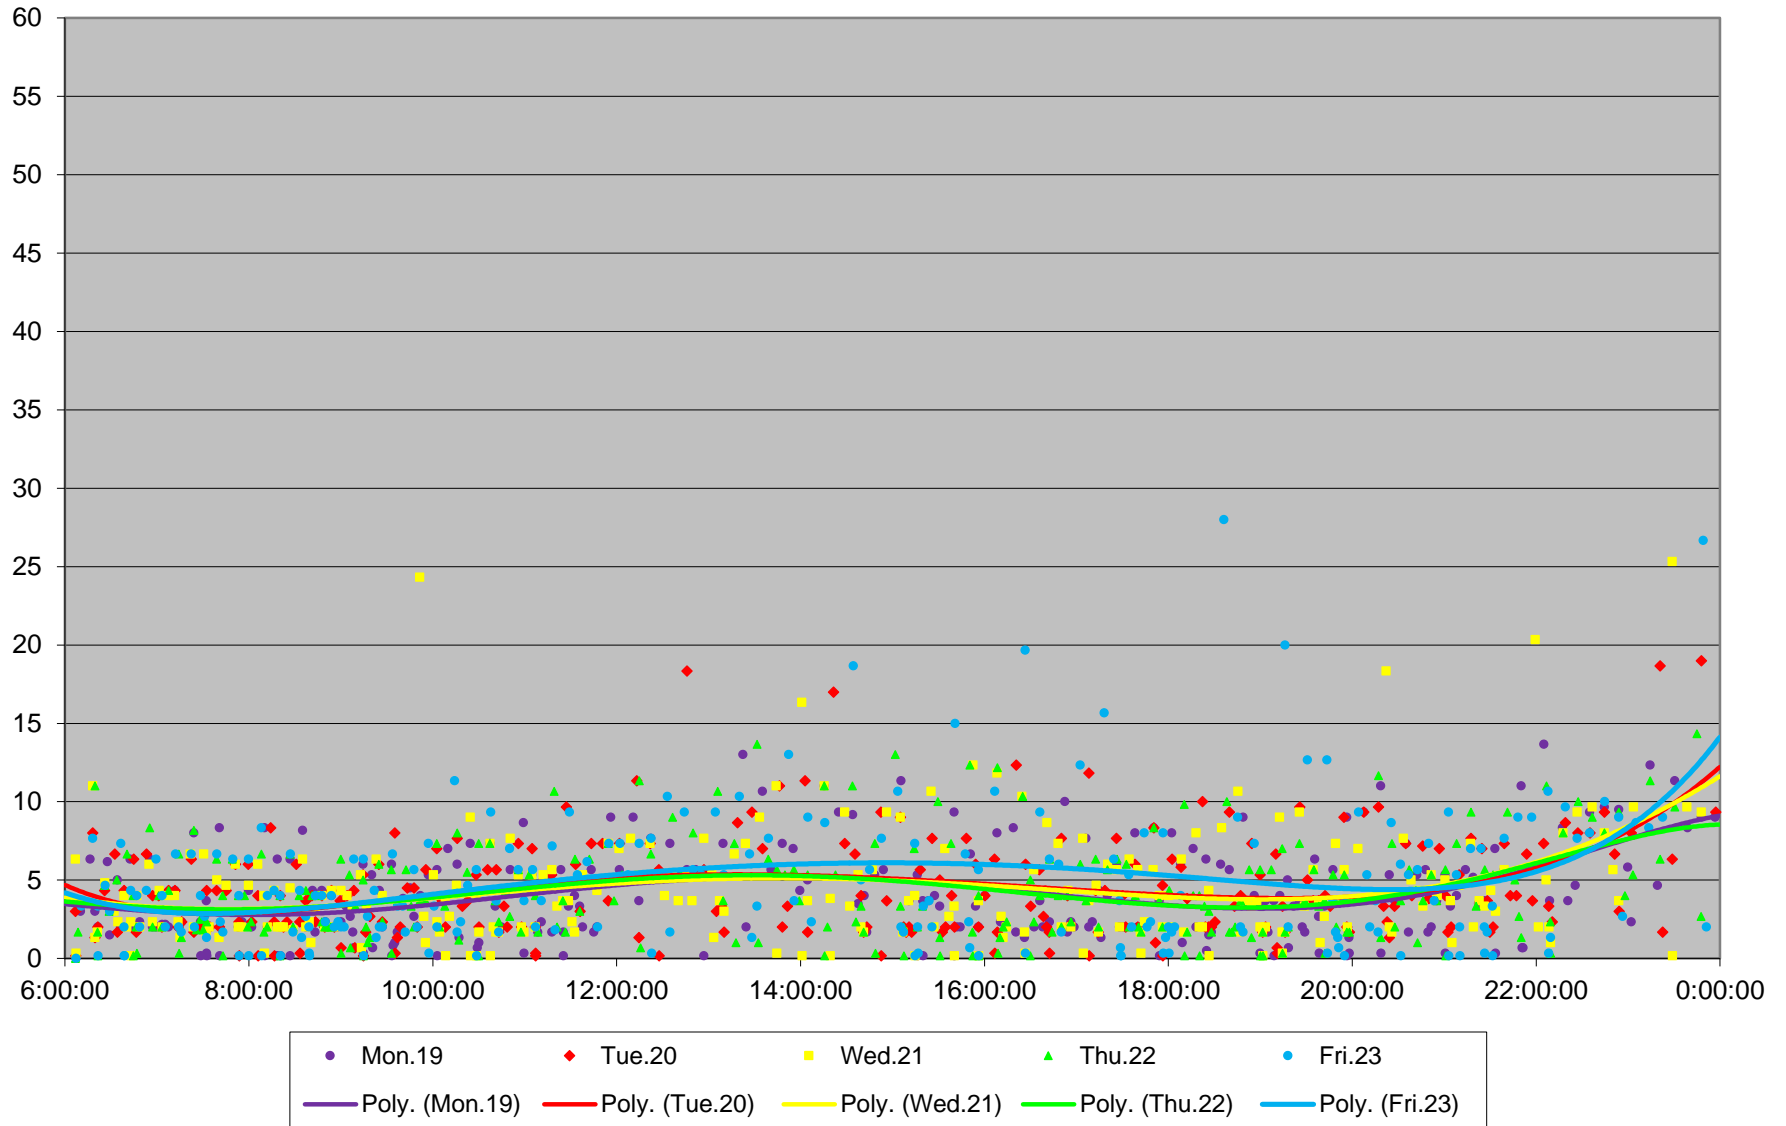

35 Jane Headways at W of Pioneer Village Stn Southbound October 2020 Weekday Statistics

35 Jane Headways at W of Pioneer Village Stn Southbound October 2020

35 Jane Headways at W of Pioneer Village Stn Southbound October 2020

Quartiles Week 1

35 Jane Headways at W of Pioneer Village Stn Southbound October 2020

35 Jane Headways at W of Pioneer Village Stn Southbound October 2020

Quartiles Week 2

35 Jane Headways at W of Pioneer Village Stn Southbound October 2020

35 Jane Headways at W of Pioneer Village Stn Southbound October 2020

Quartiles Week 3

35 Jane Headways at W of Pioneer Village Stn Southbound October 2020

35 Jane Headways at W of Pioneer Village Stn Southbound October 2020