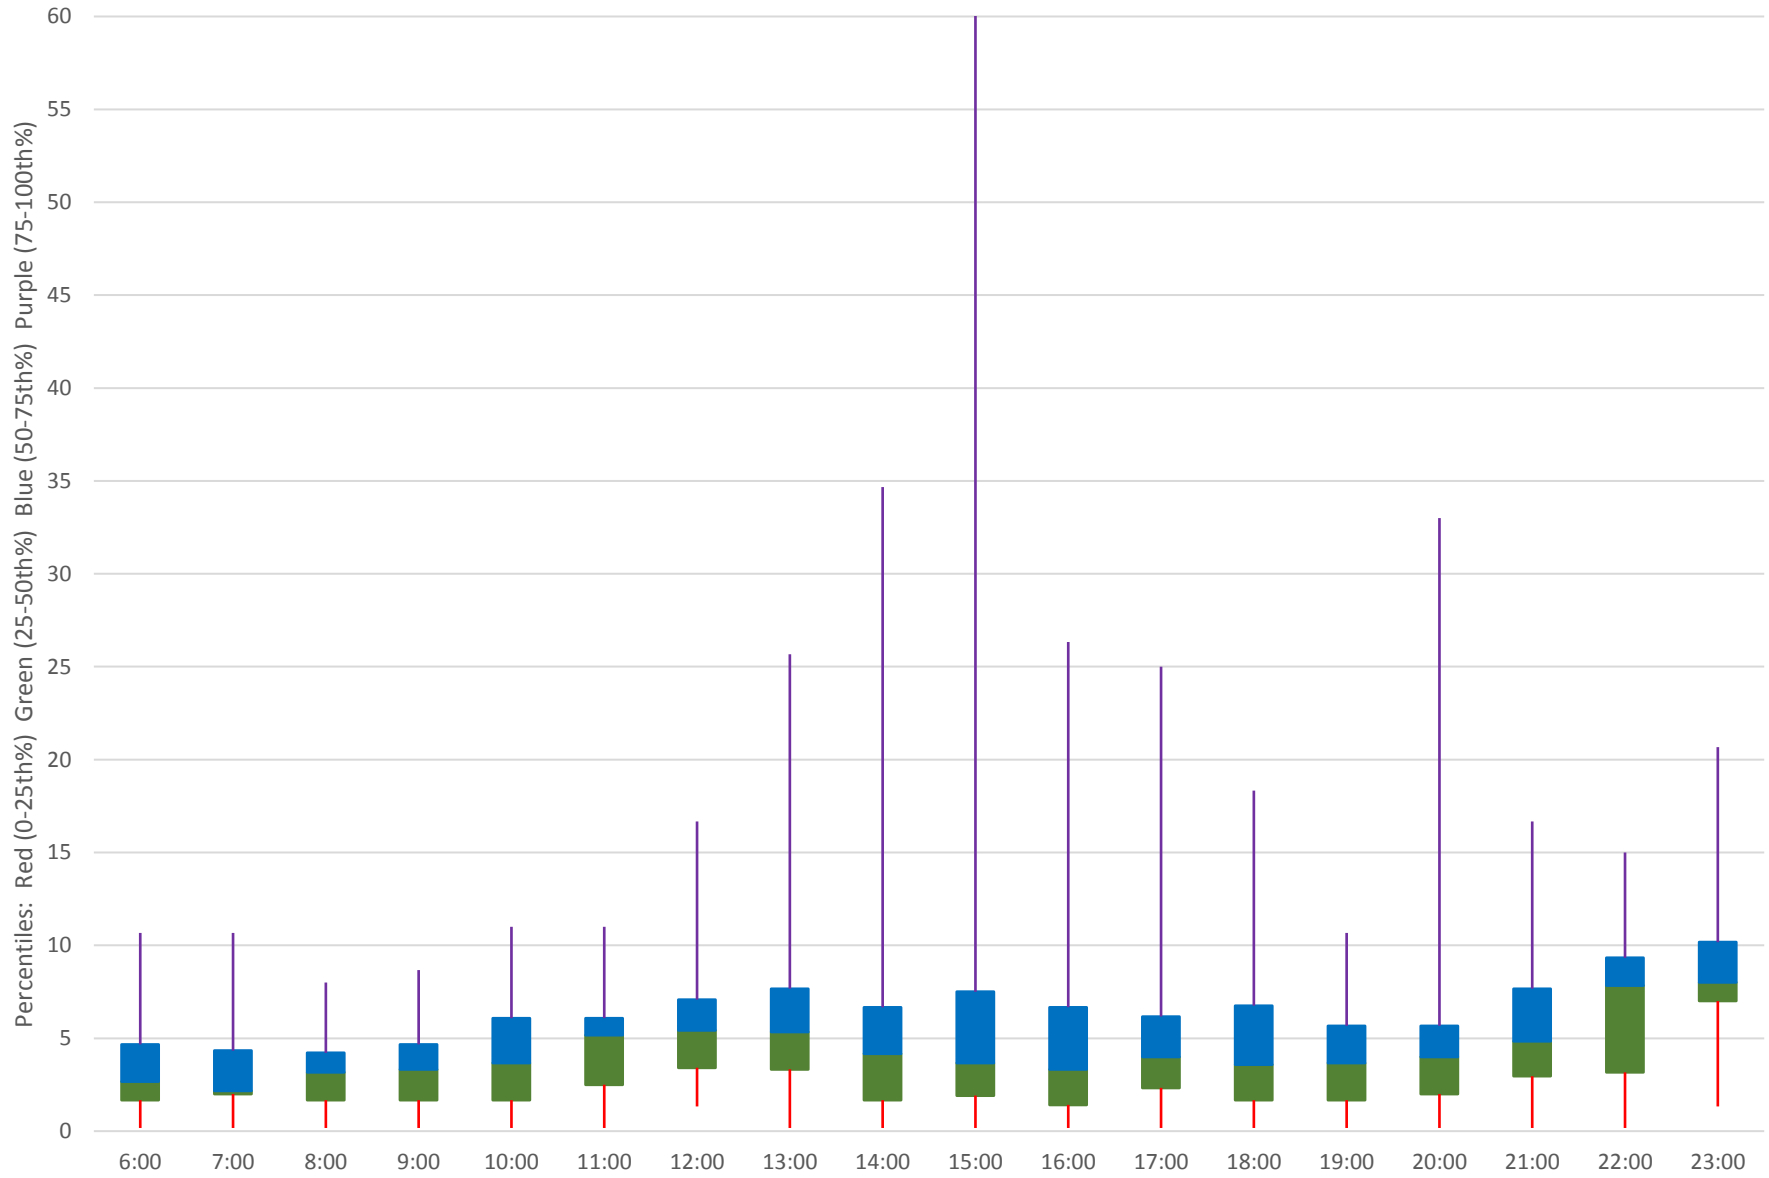

35 Jane Headways at W of Pioneer Village Stn Southbound October 2020 Weekday Statistics

35 Jane Headways at W of Pioneer Village Stn Southbound October 2020

35 Jane Headways at W of Pioneer Village Stn Southbound October 2020

Quartiles Week 1

35 Jane Headways at W of Pioneer Village Stn Southbound October 2020

35 Jane Headways at W of Pioneer Village Stn Southbound October 2020

Quartiles Week 2

35 Jane Headways at W of Pioneer Village Stn Southbound October 2020

35 Jane Headways at W of Pioneer Village Stn Southbound October 2020

Quartiles Week 3

35 Jane Headways at W of Pioneer Village Stn Southbound October 2020

35 Jane Headways at W of Pioneer Village Stn Southbound October 2020