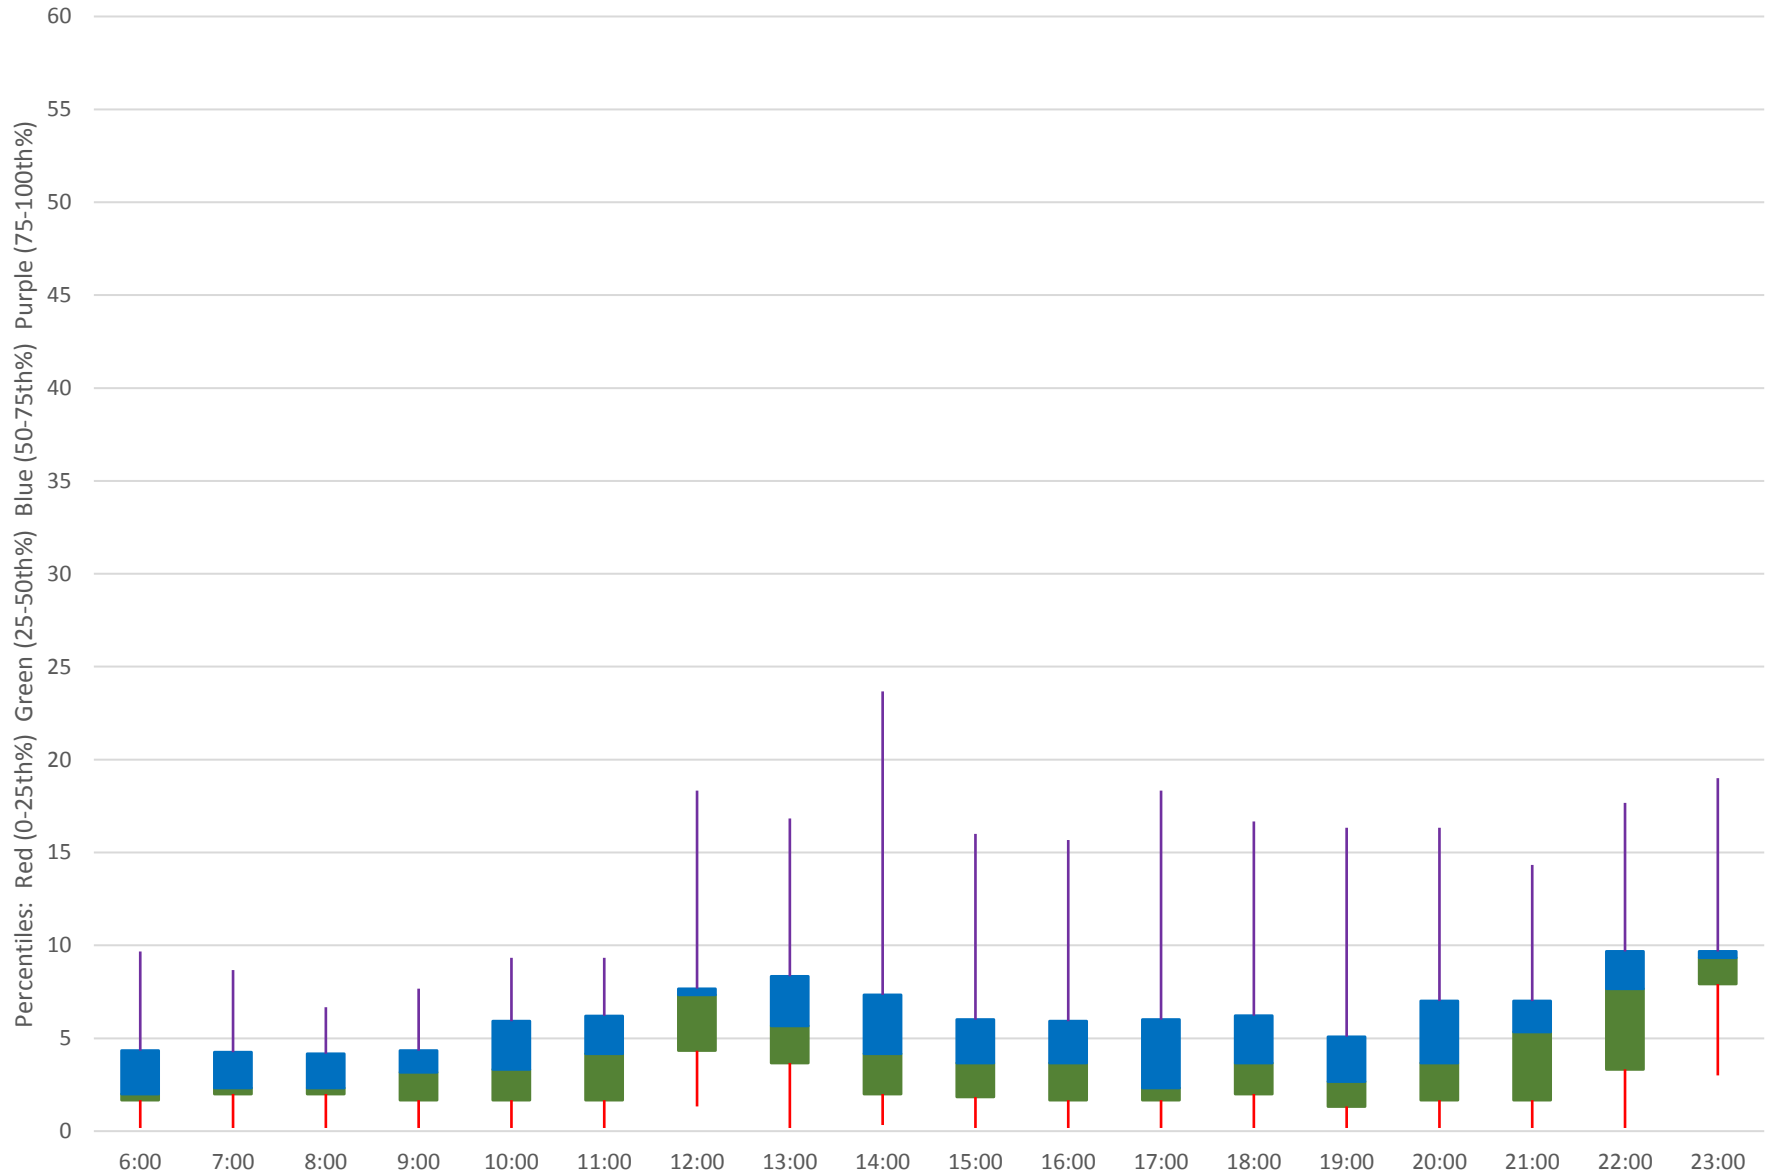

35 Jane Headways at W of Pioneer Village Stn Southbound October 2020 Weekday Statistics

35 Jane Headways at W of Pioneer Village Stn Southbound October 2020

35 Jane Headways at W of Pioneer Village Stn Southbound October 2020

Quartiles Week 4

35 Jane Headways at W of Pioneer Village Stn Southbound October 2020

35 Jane Headways at W of Pioneer Village Stn Southbound October 2020

Quartiles Week 5

35 Jane Headways at W of Pioneer Village Stn Southbound October 2020 Saturday Statistics

35 Jane Headways at W of Pioneer Village Stn Southbound October 2020

35 Jane Headways at W of Pioneer Village Stn Southbound October 2020

Quartiles Saturdays

35 Jane Headways at W of Pioneer Village Stn Southbound October 2020 Sunday Statistics