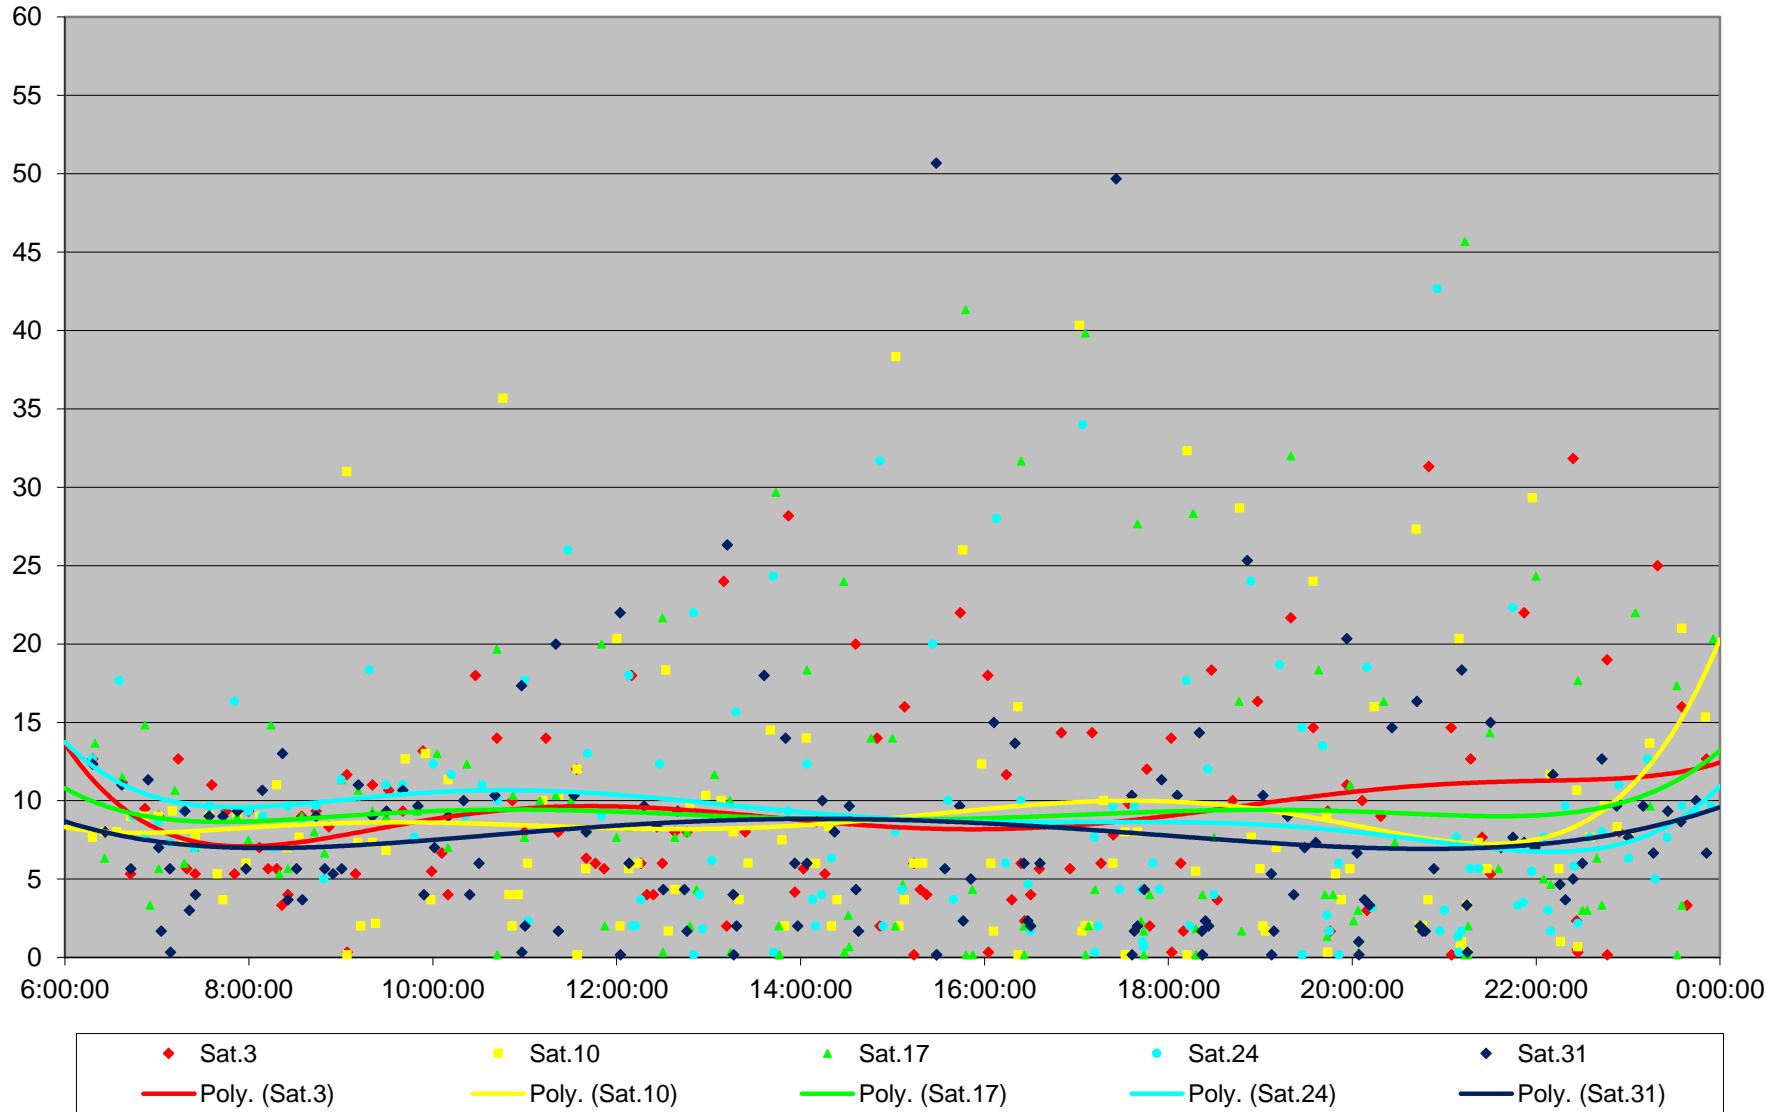

Quartiles Week 4

35 Jane Headways at W of Pioneer Village Stn Southbound October 2020

35 Jane Headways at W of Pioneer Village Stn Southbound October 2020

Quartiles Week 5

35 Jane Headways at W of Pioneer Village Stn Southbound October 2020 Saturday Statistics

35 Jane Headways at W of Pioneer Village Stn Southbound October 2020

35 Jane Headways at W of Pioneer Village Stn Southbound October 2020

Quartiles Saturdays

35 Jane Headways at W of Pioneer Village Stn Southbound October 2020 Sunday Statistics