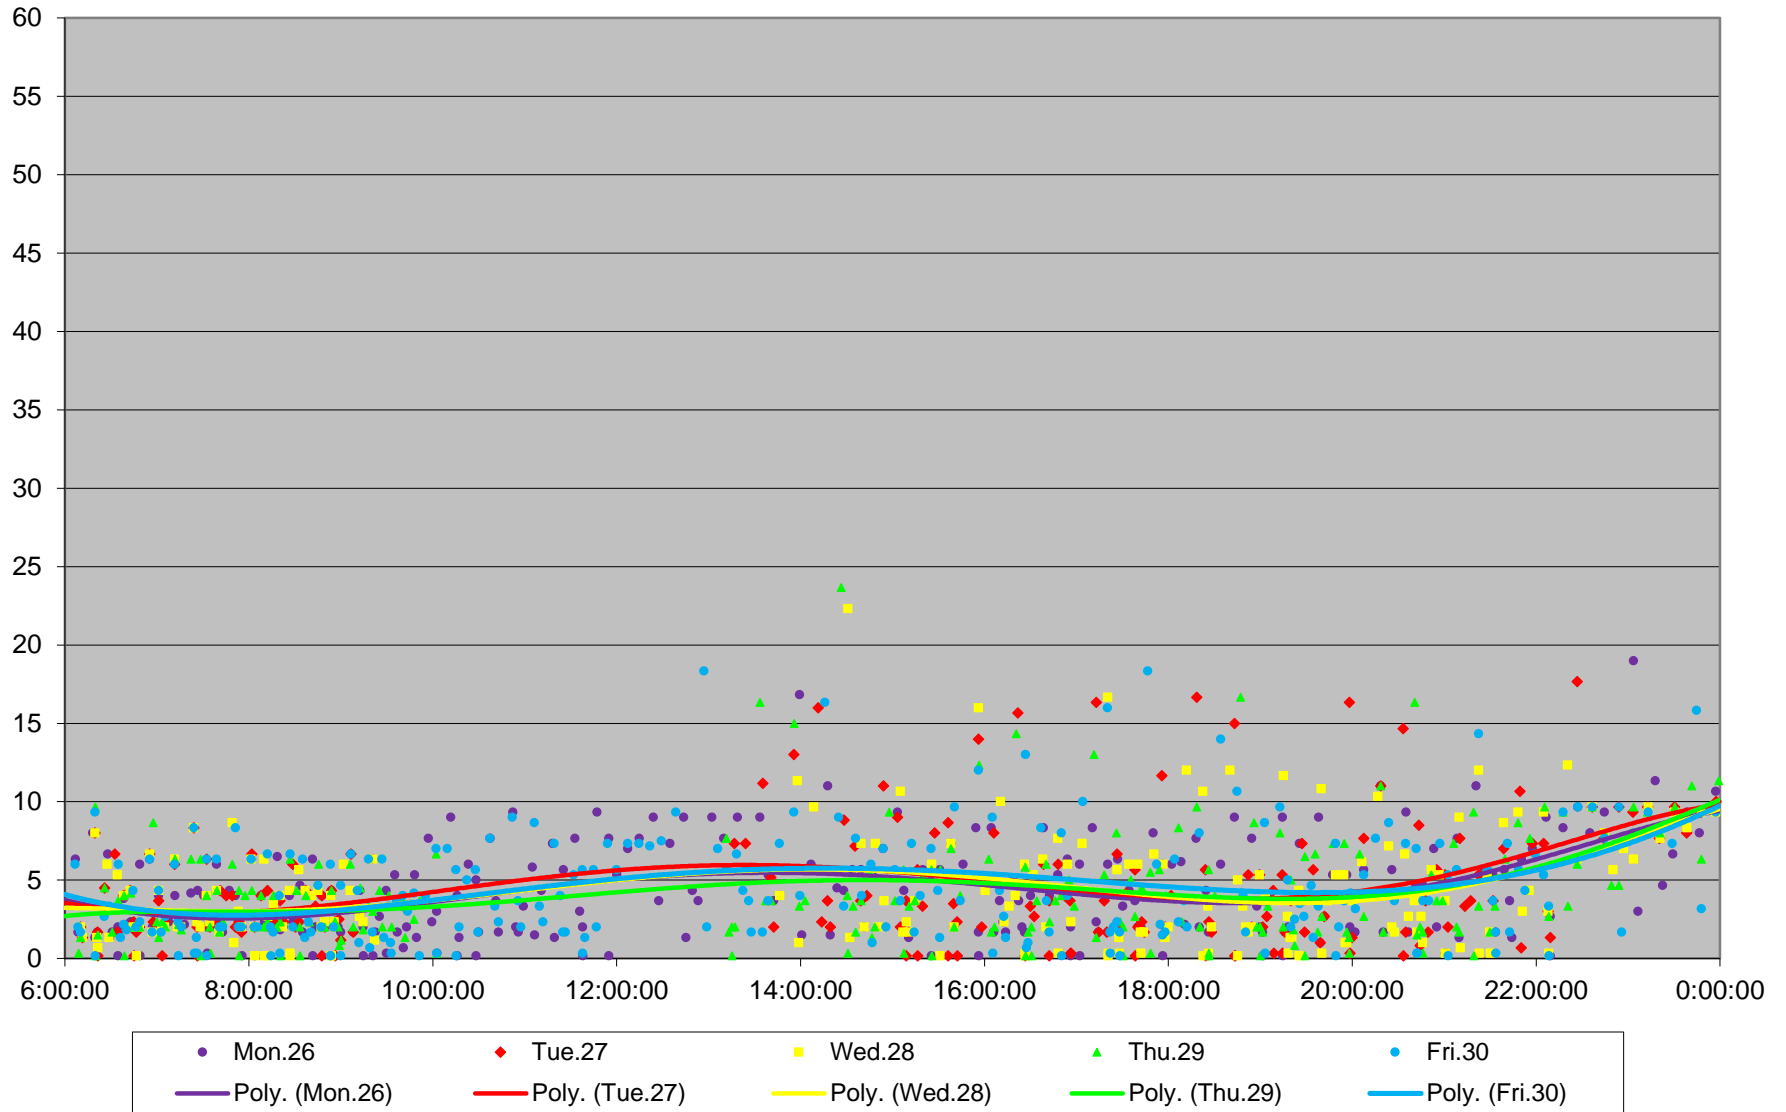

35 Jane Headways at W of Pioneer Village Stn Southbound October 2020