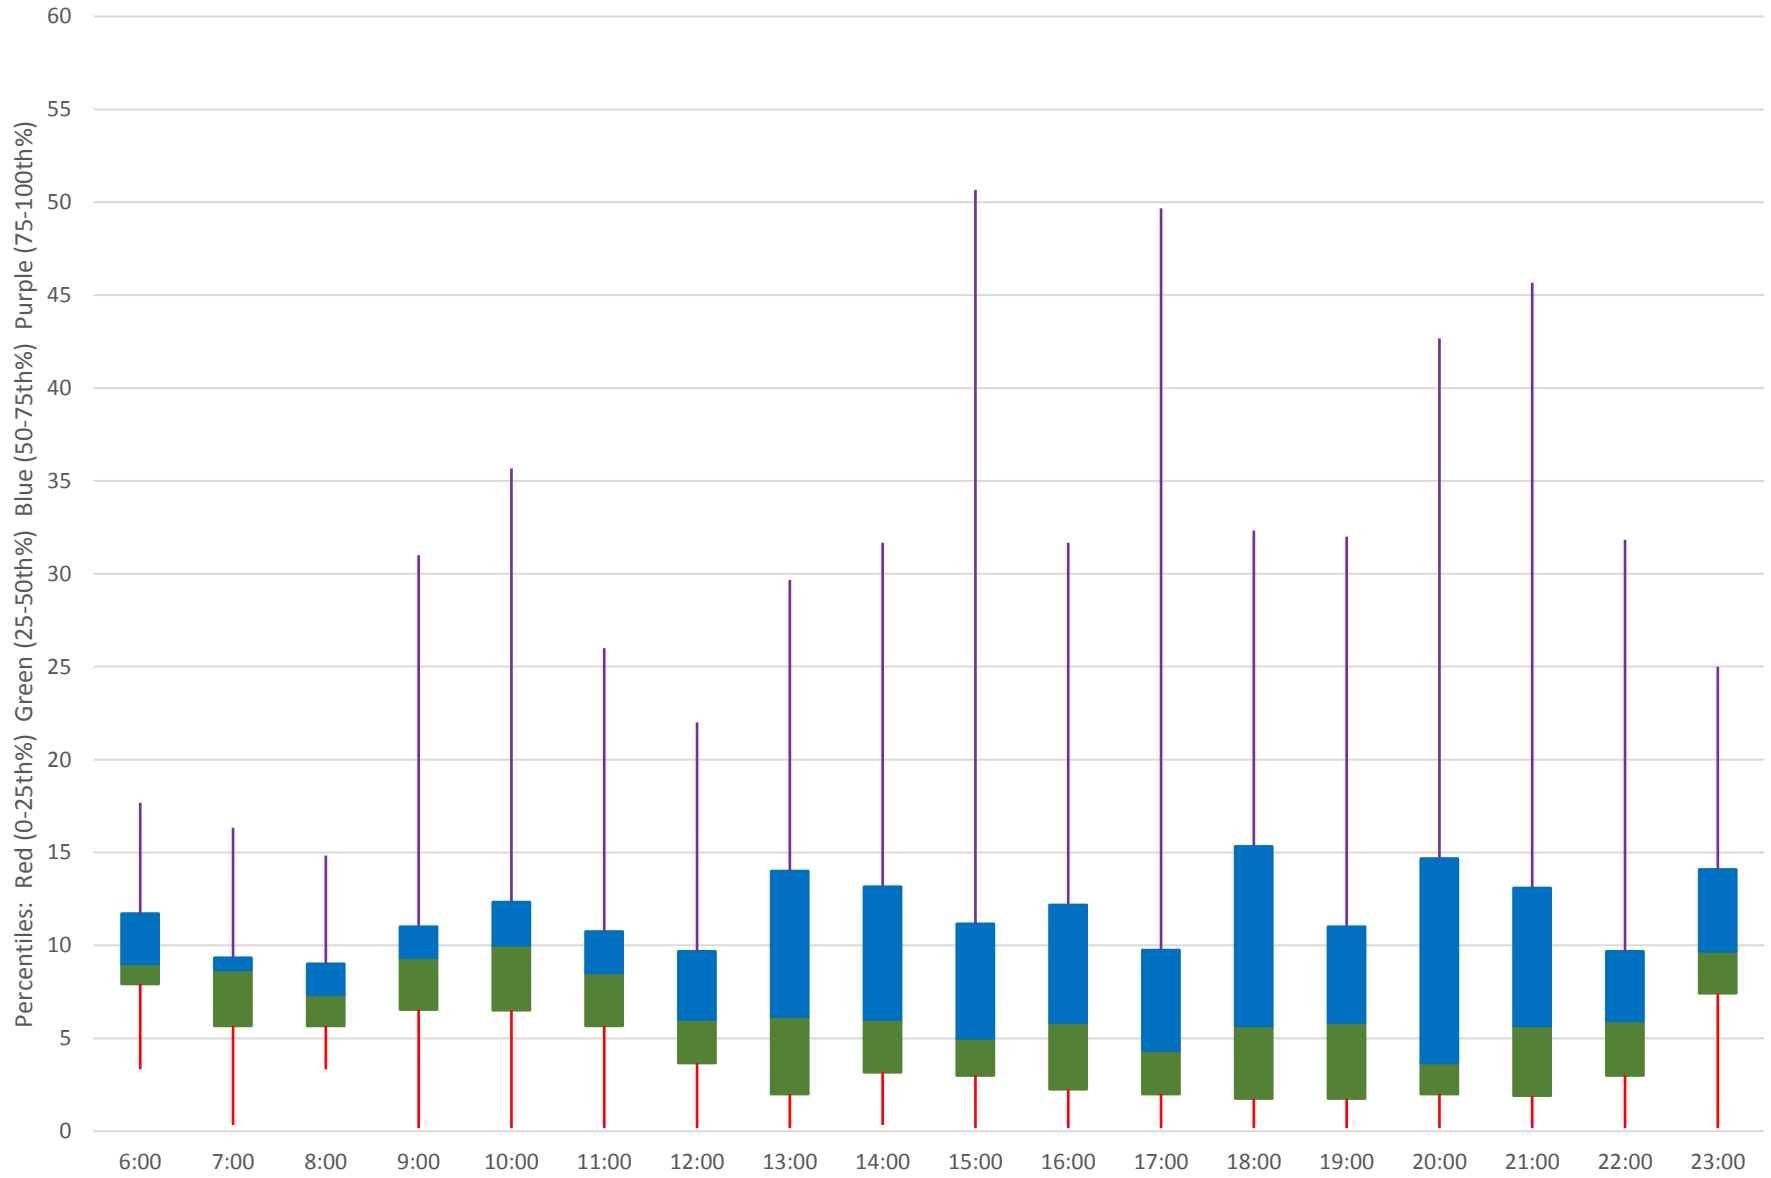

35 Jane Headways at W of Pioneer Village Stn Southbound October 2020 Weekday Statistics

35 Jane Headways at W of Pioneer Village Stn Southbound October 2020

35 Jane Headways at W of Pioneer Village Stn Southbound October 2020

35 Jane Headways at W of Pioneer Village Stn Southbound October 2020

Quartiles Week 3

35 Jane Headways at W of Pioneer Village Stn Southbound October 2020

35 Jane Headways at W of Pioneer Village Stn Southbound October 2020

Quartiles Week 4

35 Jane Headways at W of Pioneer Village Stn Southbound October 2020

35 Jane Headways at W of Pioneer Village Stn Southbound October 2020

Quartiles Week 5

35 Jane Headways at W of Pioneer Village Stn Southbound October 2020 Saturday Statistics

35 Jane Headways at W of Pioneer Village Stn Southbound October 2020

35 Jane Headways at W of Pioneer Village Stn Southbound October 2020

Quartiles Saturdays

35 Jane Headways at W of Pioneer Village Stn Southbound October 2020 Sunday Statistics