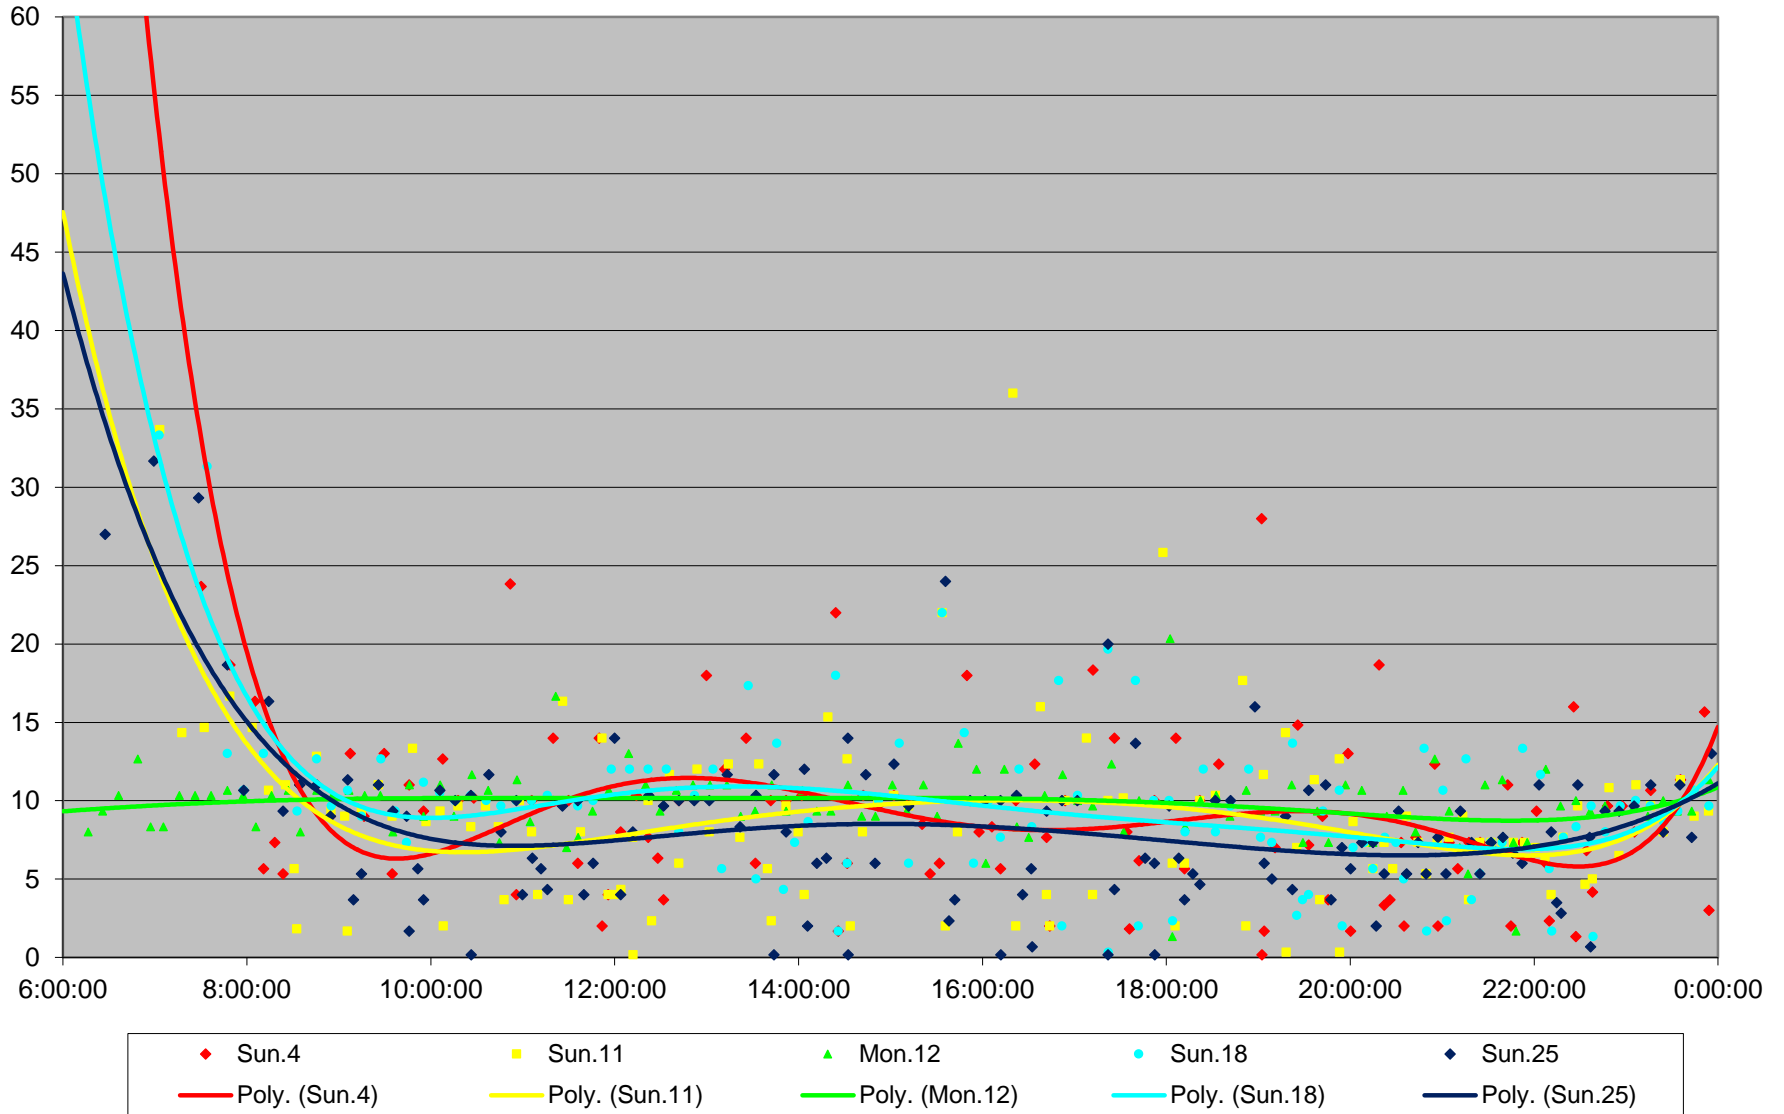

35 Jane Headways at W of Pioneer Village Stn Southbound October 2020