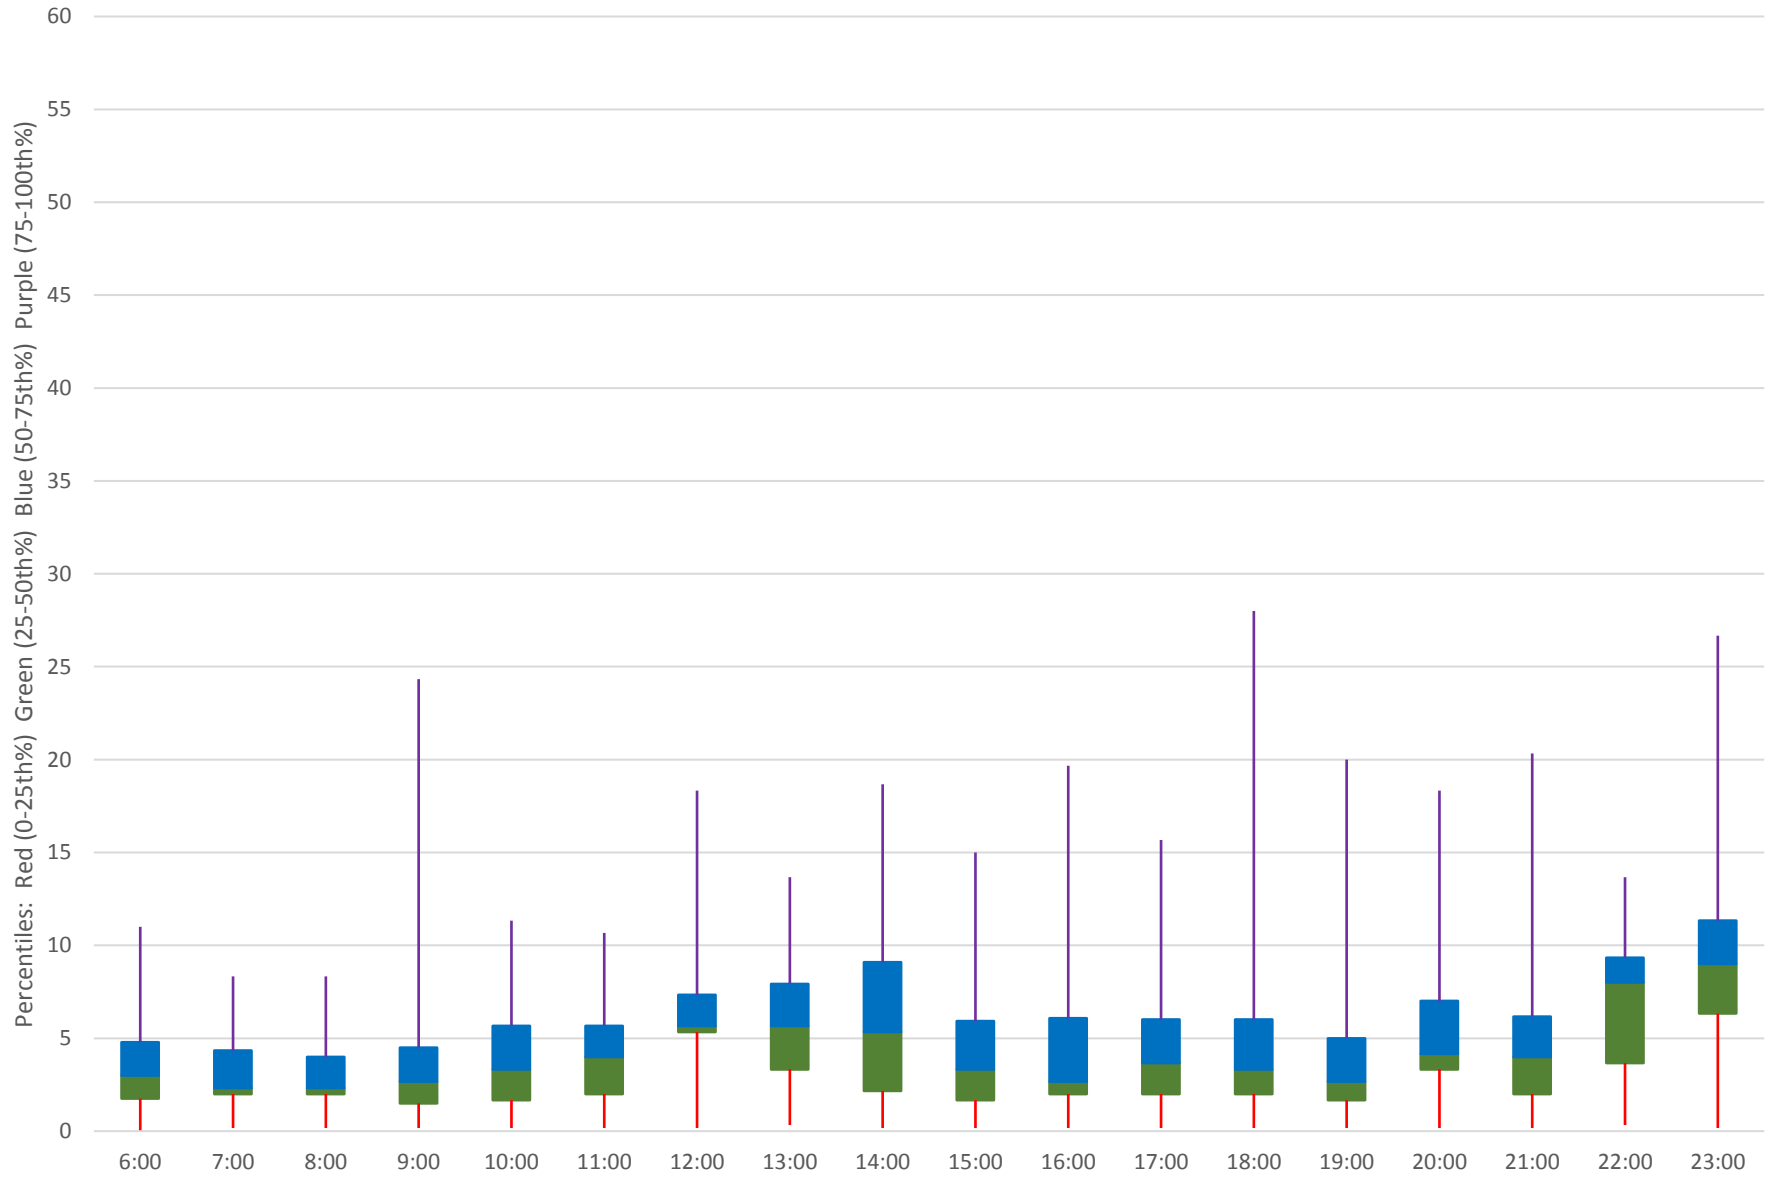

35 Jane Headways at W of Pioneer Village Stn Southbound October 2020 Weekday Statistics

35 Jane Headways at W of Pioneer Village Stn Southbound October 2020

35 Jane Headways at W of Pioneer Village Stn Southbound October 2020

35 Jane Headways at W of Pioneer Village Stn Southbound October 2020

Quartiles Week 3

35 Jane Headways at W of Pioneer Village Stn Southbound October 2020

35 Jane Headways at W of Pioneer Village Stn Southbound October 2020

Quartiles Week 4

35 Jane Headways at W of Pioneer Village Stn Southbound October 2020

35 Jane Headways at W of Pioneer Village Stn Southbound October 2020

Quartiles Week 5

35 Jane Headways at W of Pioneer Village Stn Southbound October 2020 Saturday Statistics