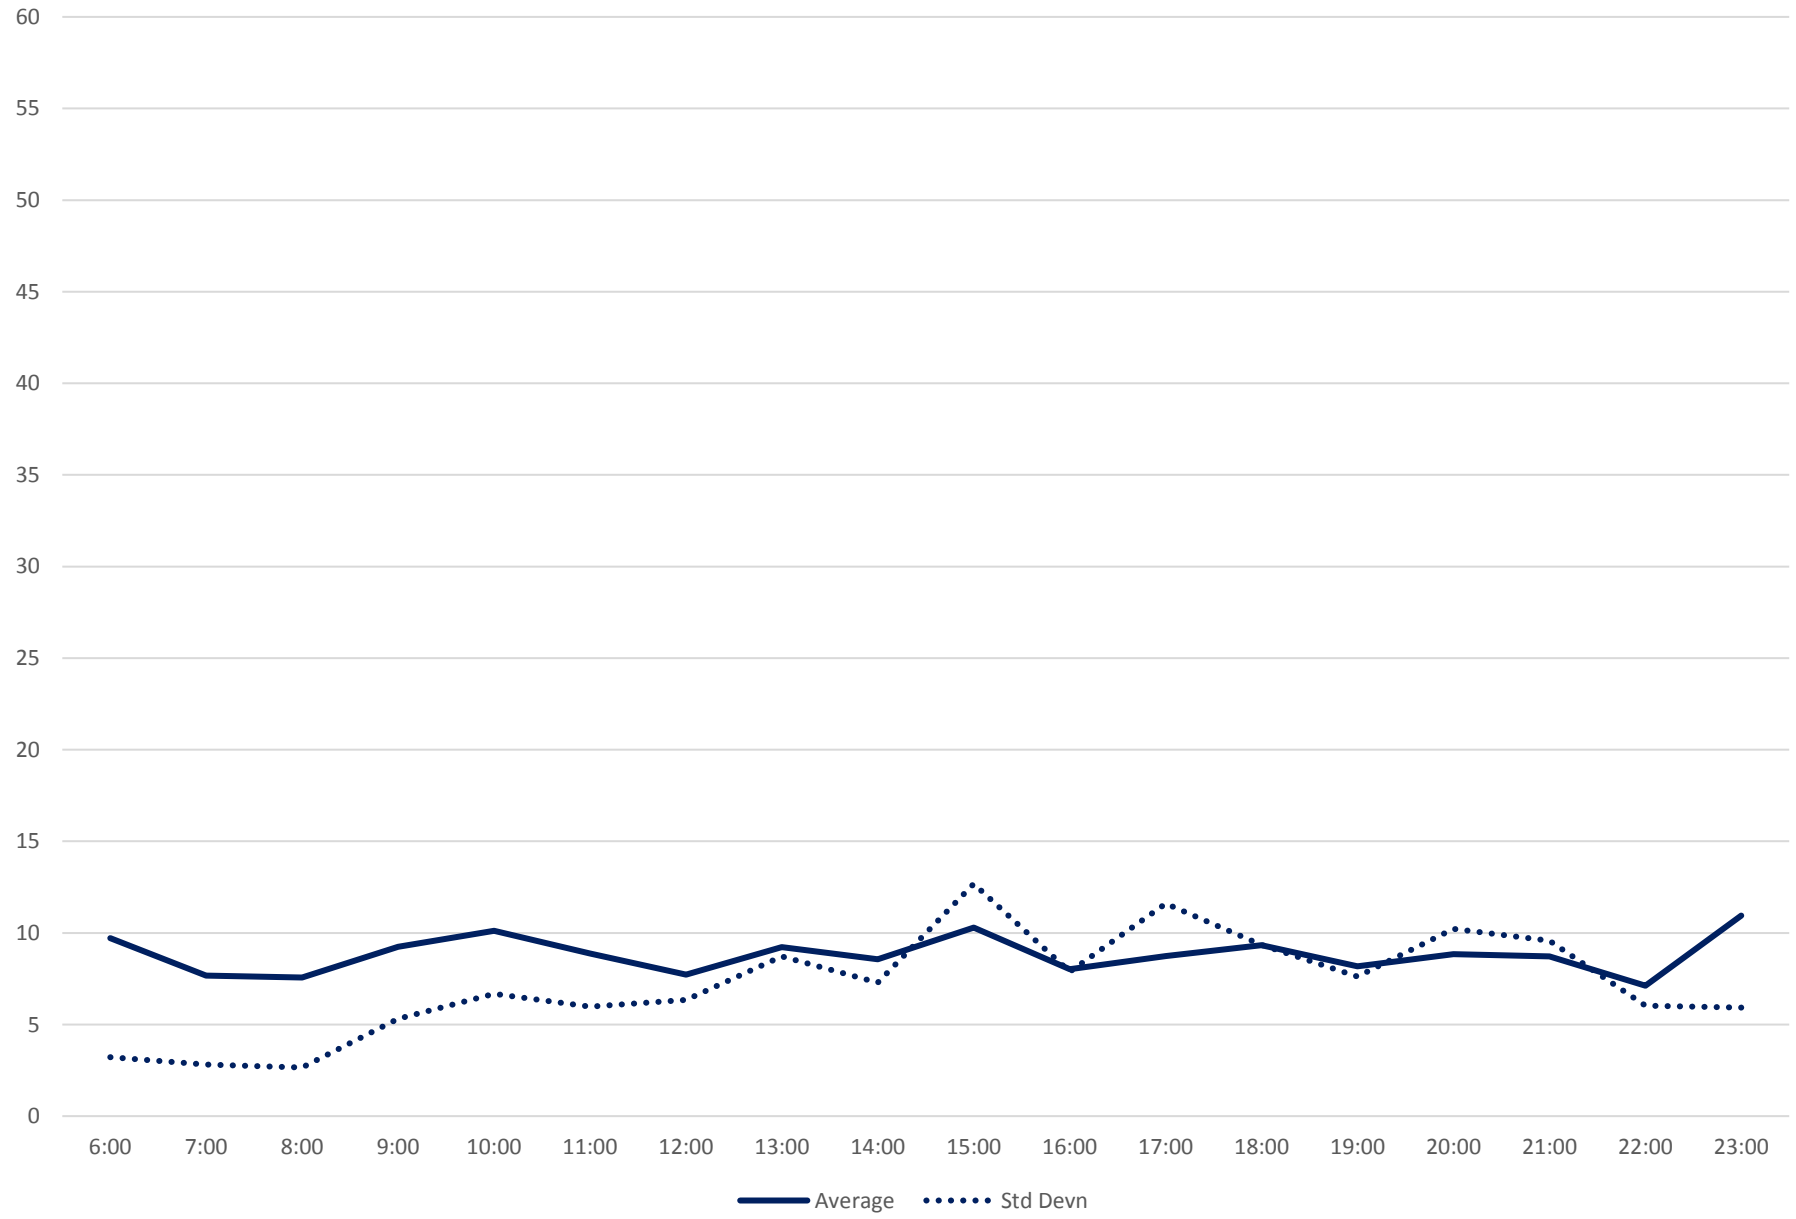

35 Jane Headways at W of Pioneer Village Stn Southbound October 2020 Weekday Statistics

35 Jane Headways at W of Pioneer Village Stn Southbound October 2020

35 Jane Headways at W of Pioneer Village Stn Southbound October 2020

35 Jane Headways at W of Pioneer Village Stn Southbound October 2020

Quartiles Week 3

35 Jane Headways at W of Pioneer Village Stn Southbound October 2020

35 Jane Headways at W of Pioneer Village Stn Southbound October 2020

Quartiles Week 4

35 Jane Headways at W of Pioneer Village Stn Southbound October 2020

35 Jane Headways at W of Pioneer Village Stn Southbound October 2020

Quartiles Week 5

35 Jane Headways at W of Pioneer Village Stn Southbound October 2020 Saturday Statistics

35 Jane Headways at W of Pioneer Village Stn Southbound October 2020

35 Jane Headways at W of Pioneer Village Stn Southbound October 2020

Quartiles Saturdays

35 Jane Headways at W of Pioneer Village Stn Southbound October 2020 Sunday Statistics