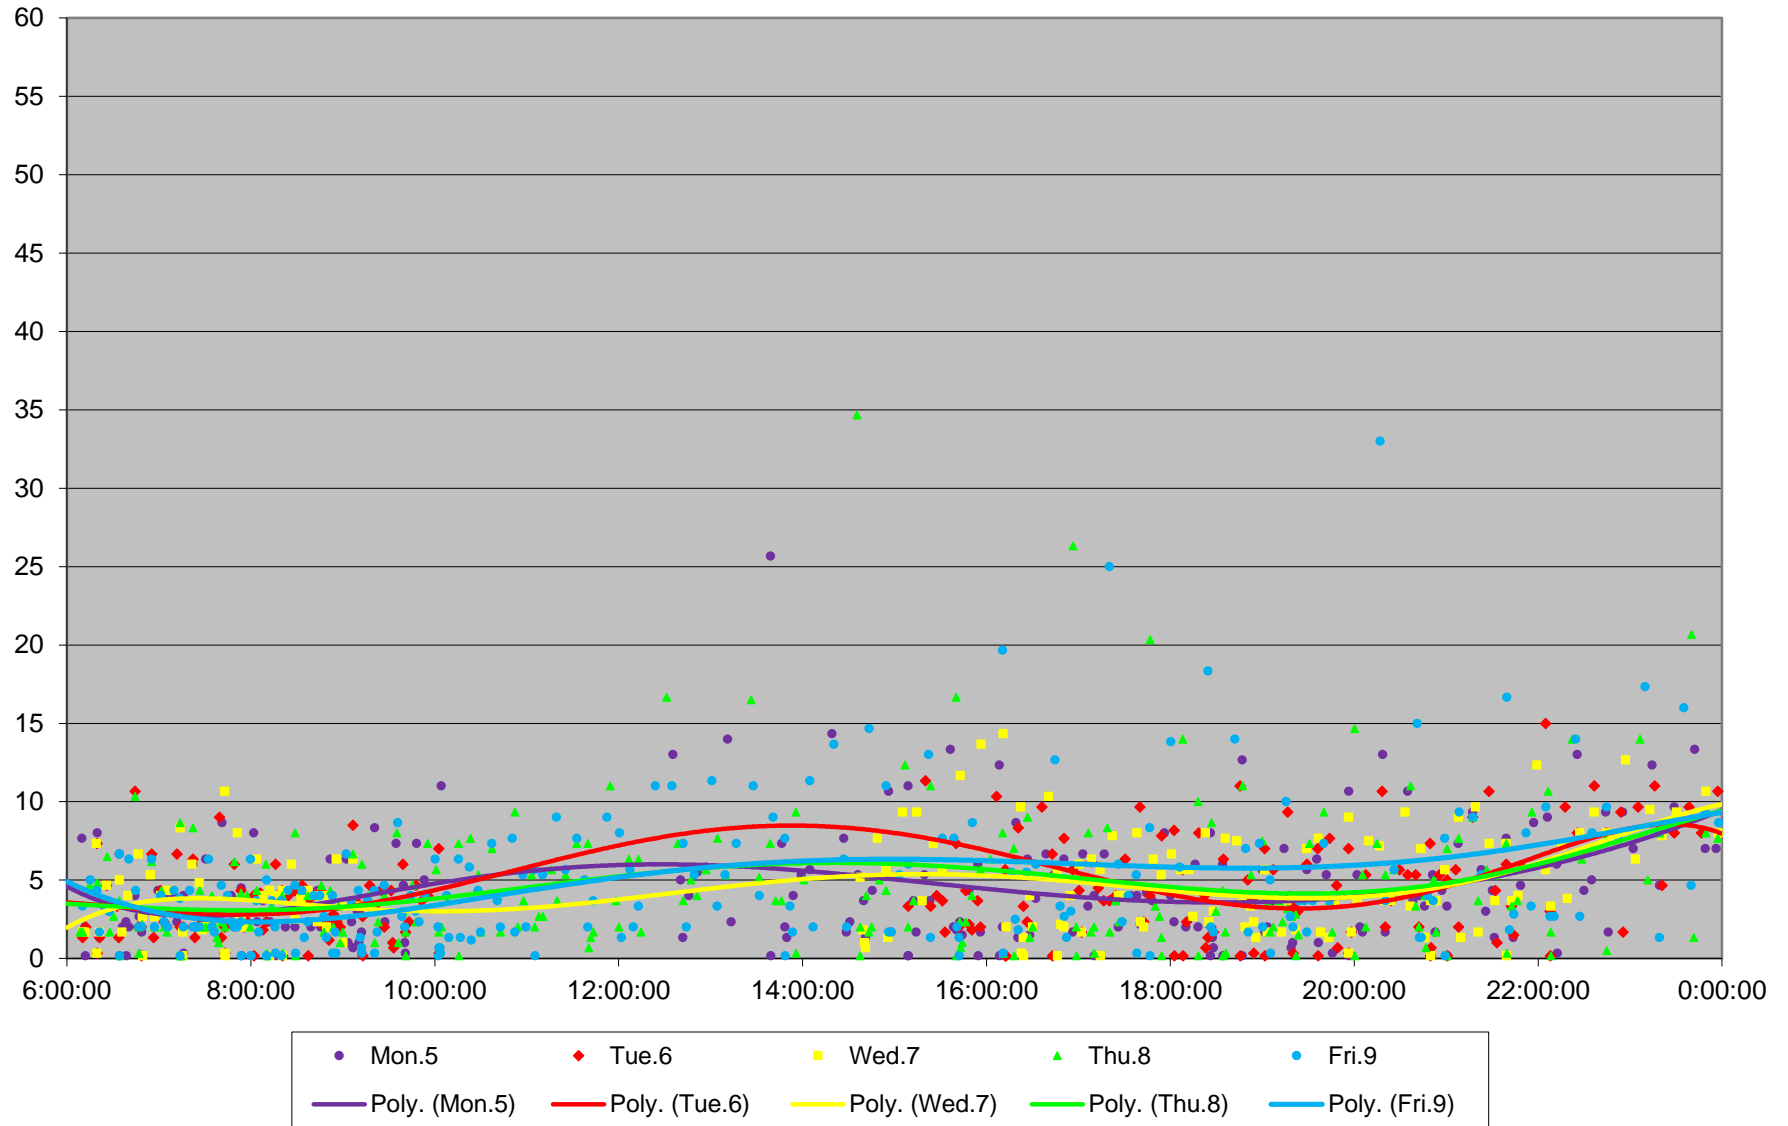

35 Jane Headways at W of Pioneer Village Stn Southbound October 2020 Weekday Statistics

35 Jane Headways at W of Pioneer Village Stn Southbound October 2020

35 Jane Headways at W of Pioneer Village Stn Southbound October 2020

Quartiles Week 1

35 Jane Headways at W of Pioneer Village Stn Southbound October 2020

35 Jane Headways at W of Pioneer Village Stn Southbound October 2020

Quartiles Week 2

35 Jane Headways at W of Pioneer Village Stn Southbound October 2020