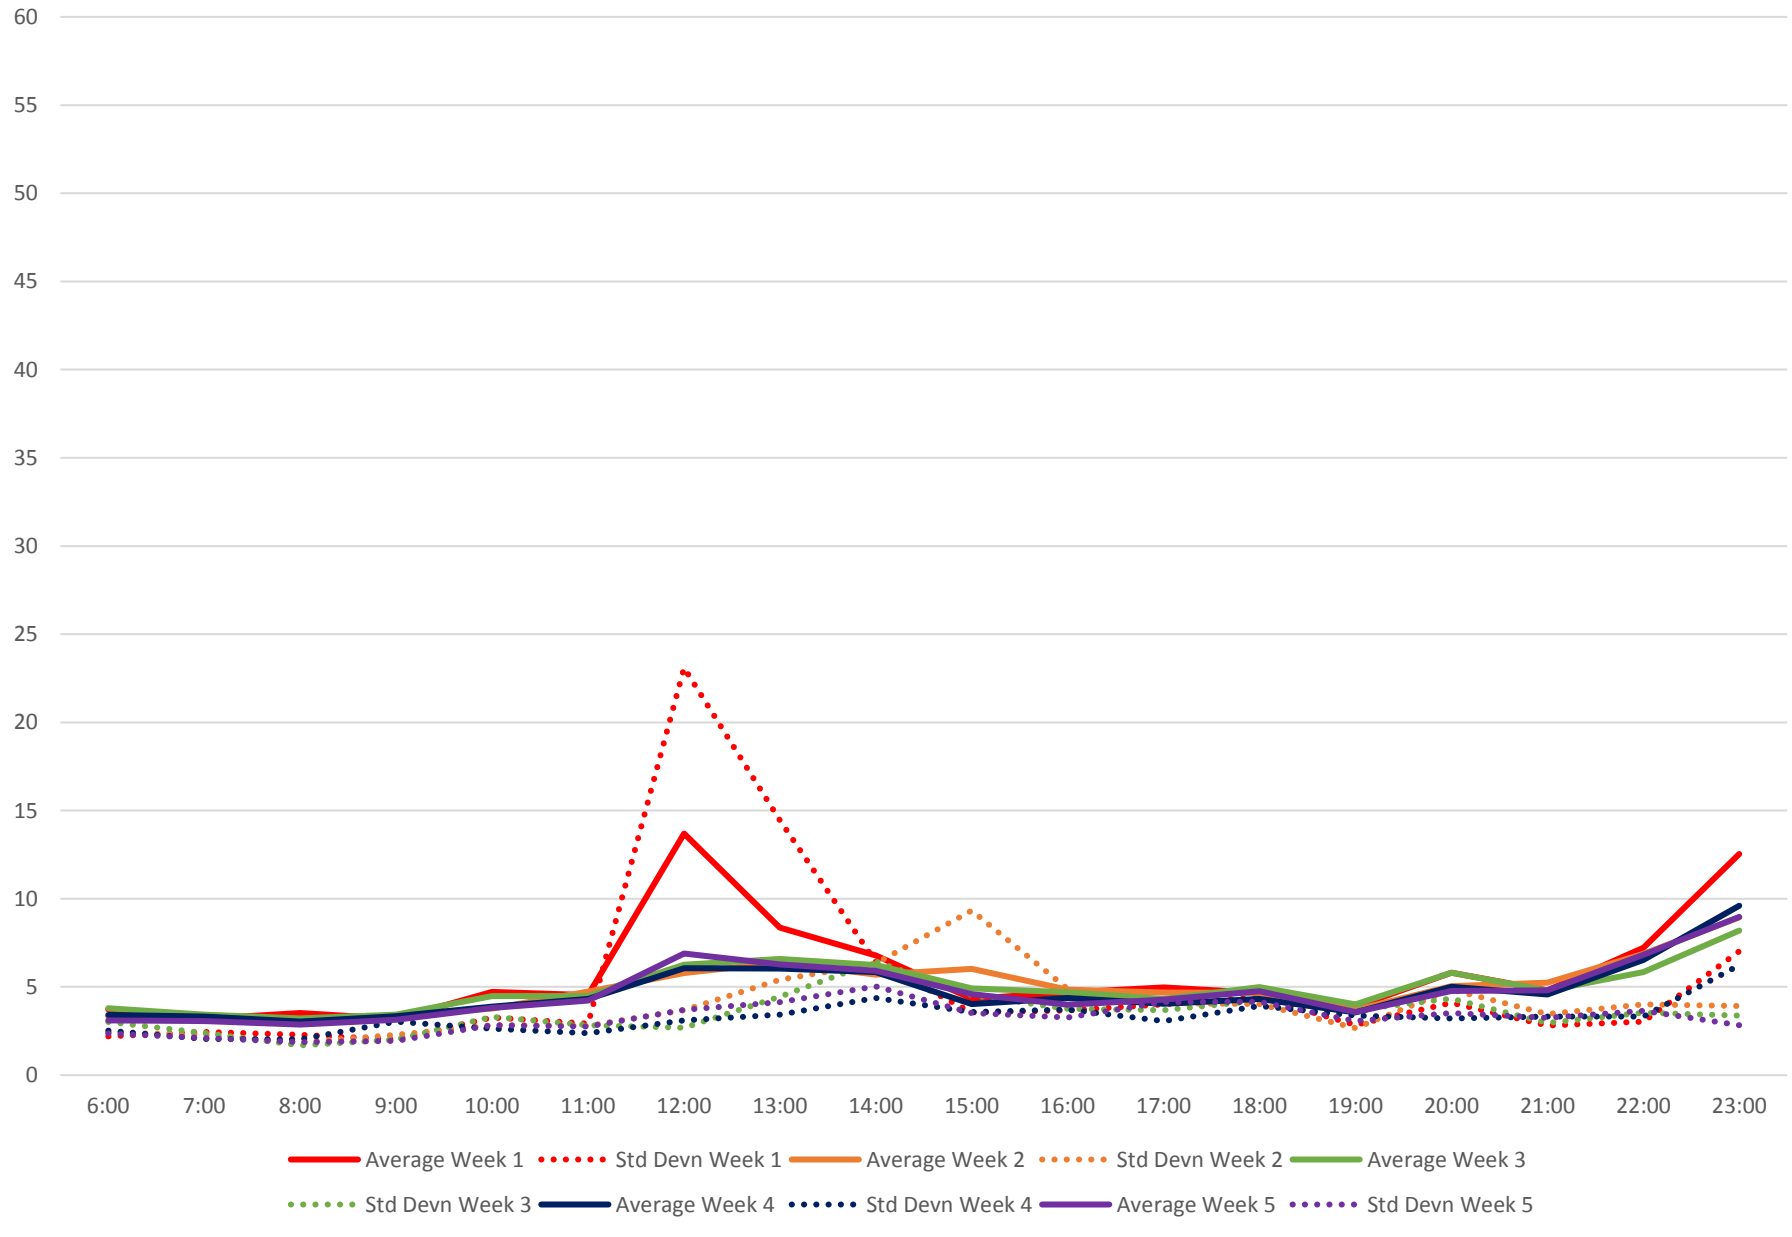

35 Jane Headways at W of Pioneer Village Stn Southbound October 2020 Weekday Statistics

35 Jane Headways at W of Pioneer Village Stn Southbound October 2020

35 Jane Headways at W of Pioneer Village Stn Southbound October 2020

Quartiles Week 1

35 Jane Headways at W of Pioneer Village Stn Southbound October 2020

35 Jane Headways at W of Pioneer Village Stn Southbound October 2020

Quartiles Week 2

35 Jane Headways at W of Pioneer Village Stn Southbound October 2020

35 Jane Headways at W of Pioneer Village Stn Southbound October 2020

Quartiles Week 3

35 Jane Headways at W of Pioneer Village Stn Southbound October 2020

35 Jane Headways at W of Pioneer Village Stn Southbound October 2020

35 Jane Headways at W of Pioneer Village Stn Southbound October 2020

35 Jane Headways at W of Pioneer Village Stn Southbound October 2020

Quartiles Saturdays

35 Jane Headways at W of Pioneer Village Stn Southbound October 2020 Sunday Statistics