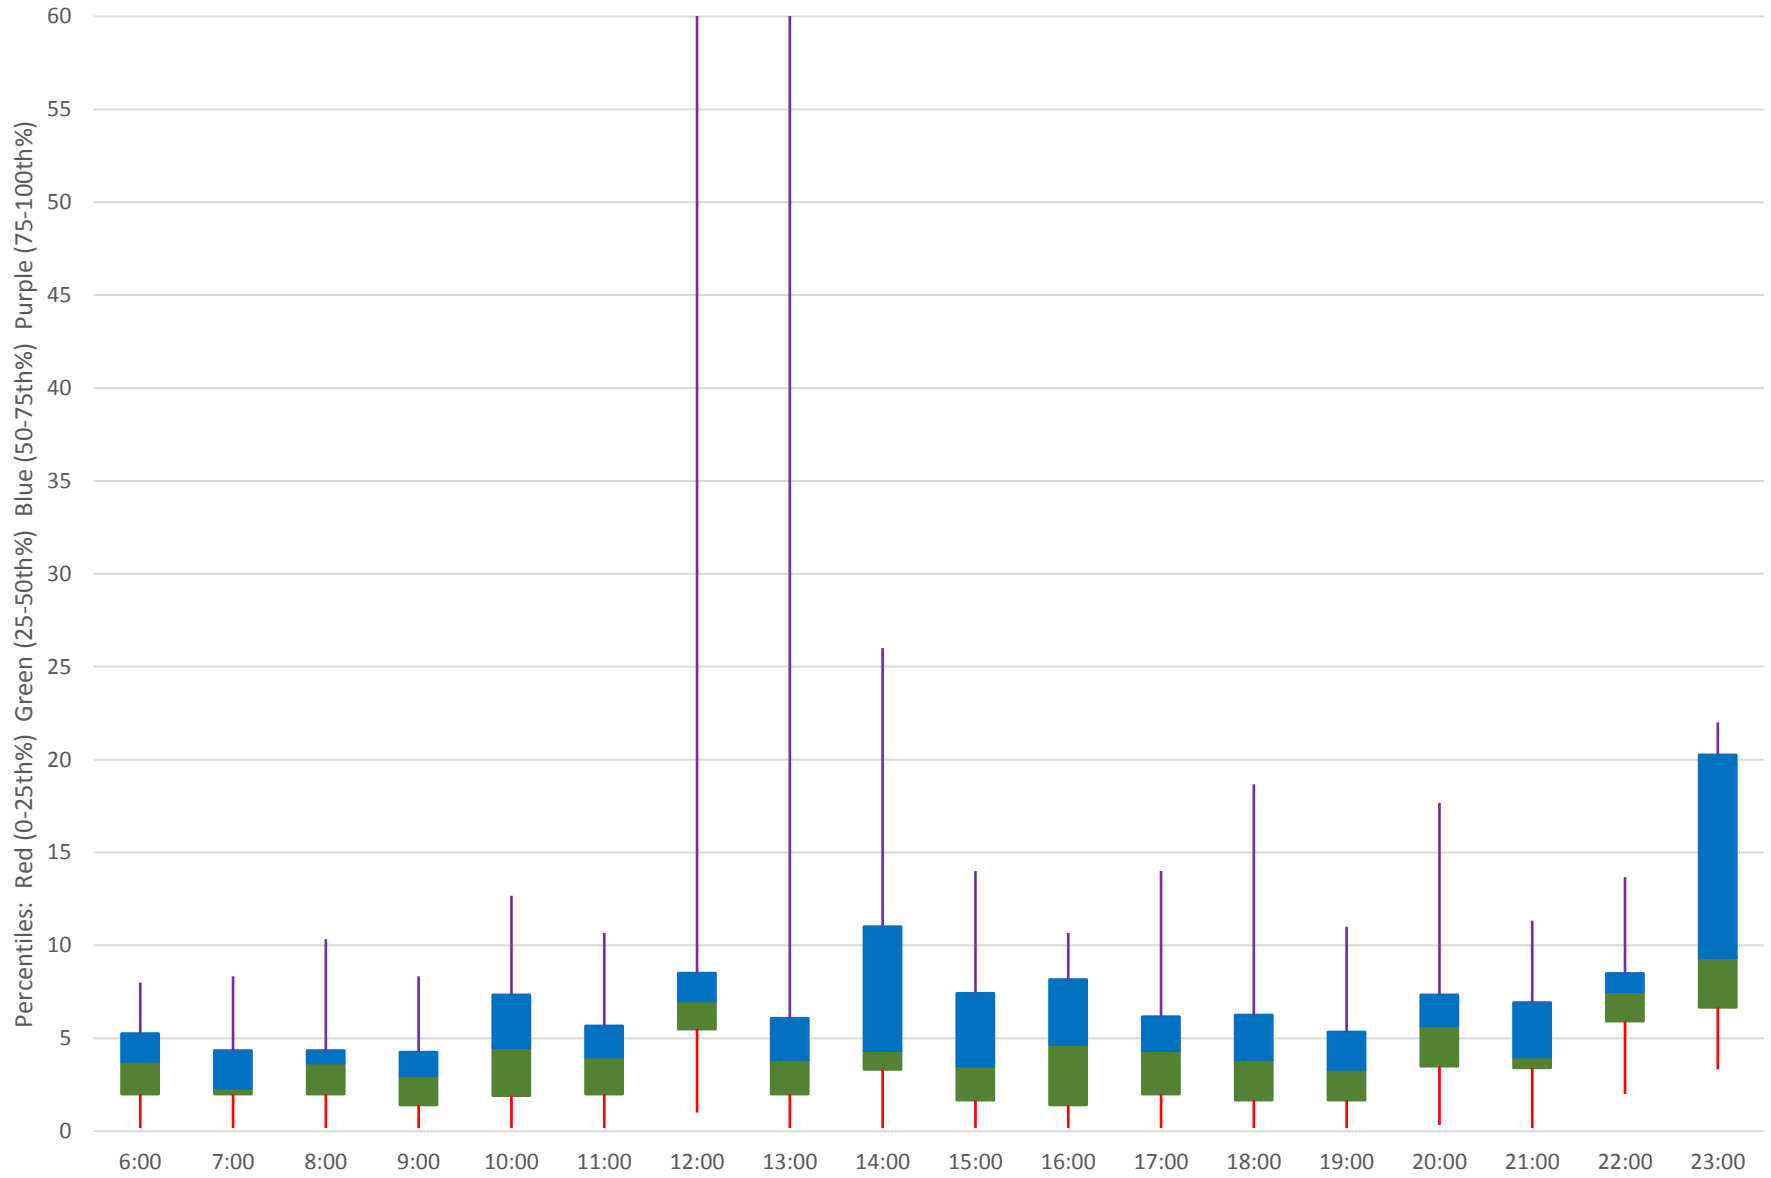

35 Jane Headways at W of Pioneer Village Stn Southbound October 2020 Weekday Statistics

35 Jane Headways at W of Pioneer Village Stn Southbound October 2020

35 Jane Headways at W of Pioneer Village Stn Southbound October 2020

Quartiles Week 1

35 Jane Headways at W of Pioneer Village Stn Southbound October 2020

35 Jane Headways at W of Pioneer Village Stn Southbound October 2020

Quartiles Week 2

35 Jane Headways at W of Pioneer Village Stn Southbound October 2020

35 Jane Headways at W of Pioneer Village Stn Southbound October 2020

Quartiles Week 3

35 Jane Headways at W of Pioneer Village Stn Southbound October 2020

35 Jane Headways at W of Pioneer Village Stn Southbound October 2020