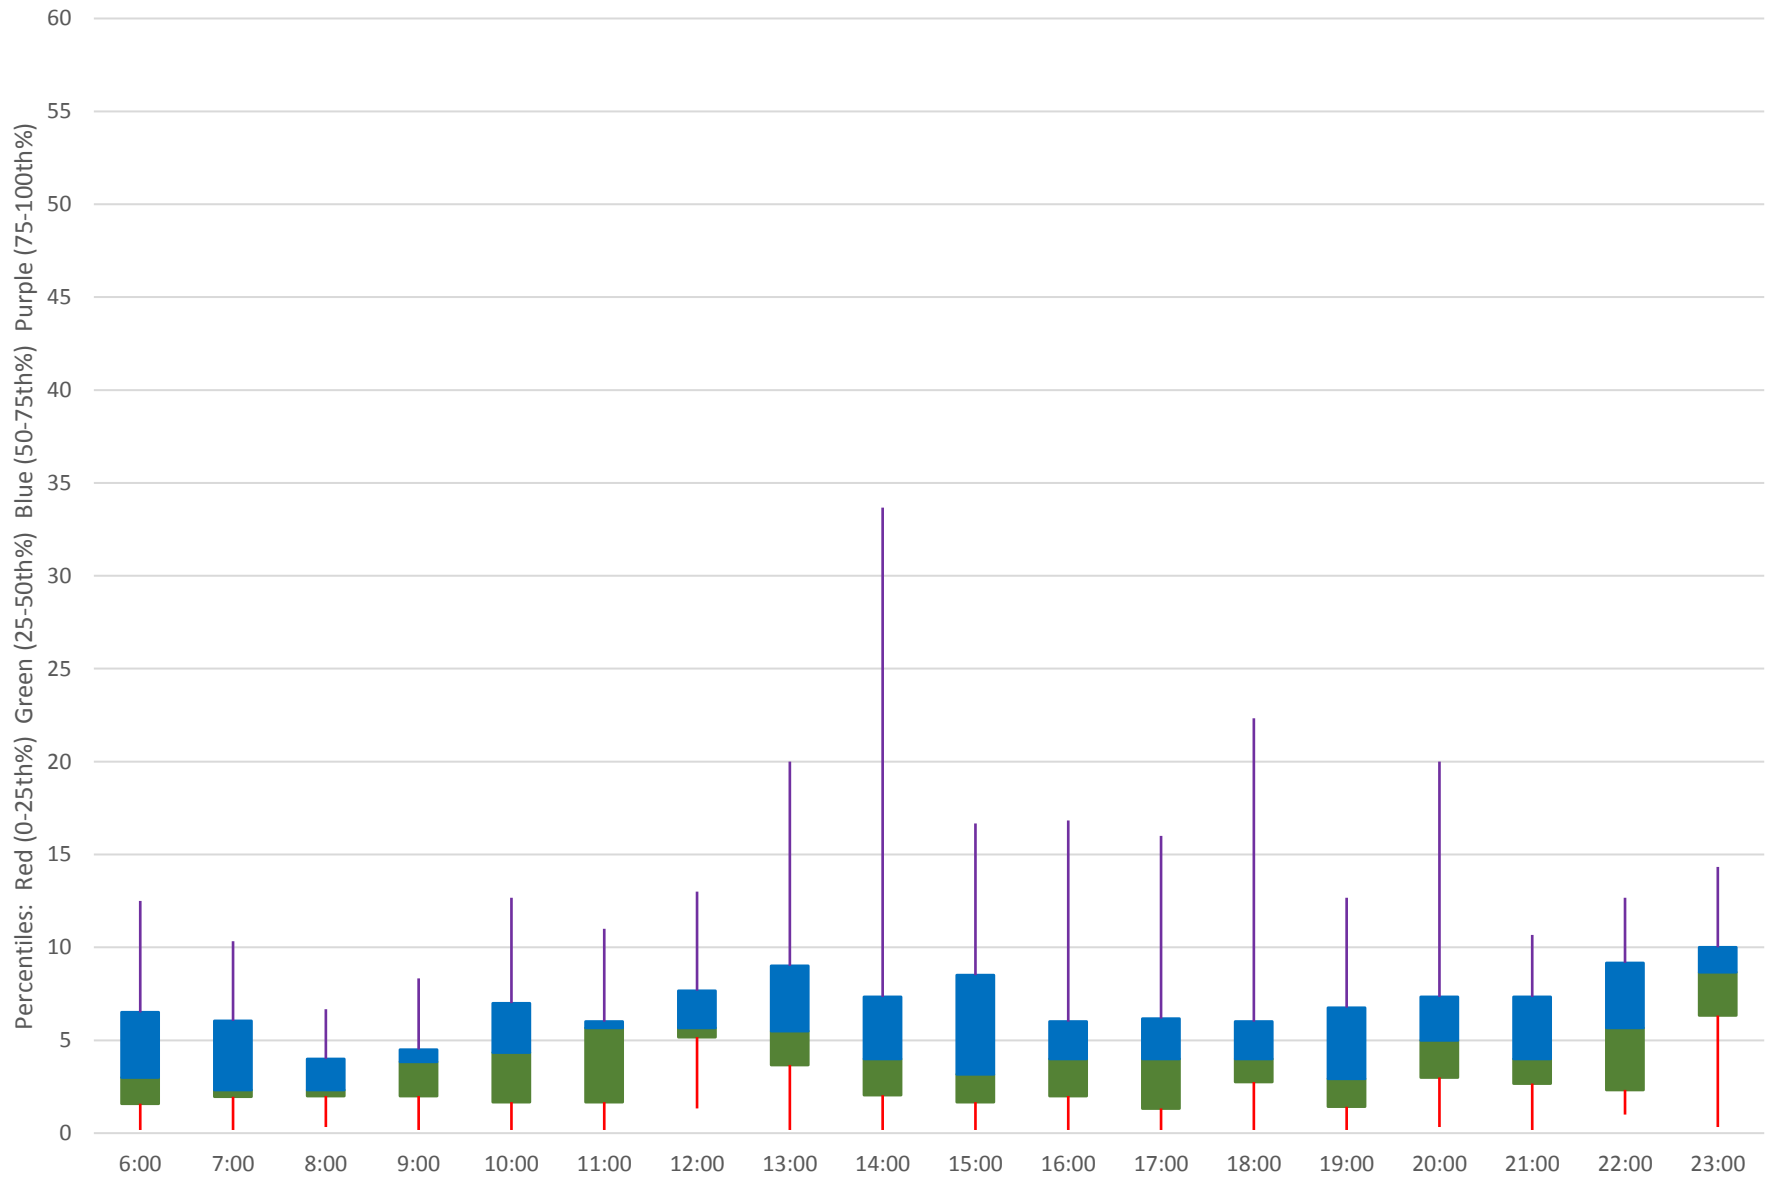

35 Jane Headways at W of Pioneer Village Stn Southbound October 2020 Weekday Statistics

35 Jane Headways at W of Pioneer Village Stn Southbound October 2020

35 Jane Headways at W of Pioneer Village Stn Southbound October 2020

Quartiles Week 1

35 Jane Headways at W of Pioneer Village Stn Southbound October 2020

35 Jane Headways at W of Pioneer Village Stn Southbound October 2020

Quartiles Week 2

35 Jane Headways at W of Pioneer Village Stn Southbound October 2020

35 Jane Headways at W of Pioneer Village Stn Southbound October 2020

Quartiles Week 3

35 Jane Headways at W of Pioneer Village Stn Southbound October 2020

35 Jane Headways at W of Pioneer Village Stn Southbound October 2020