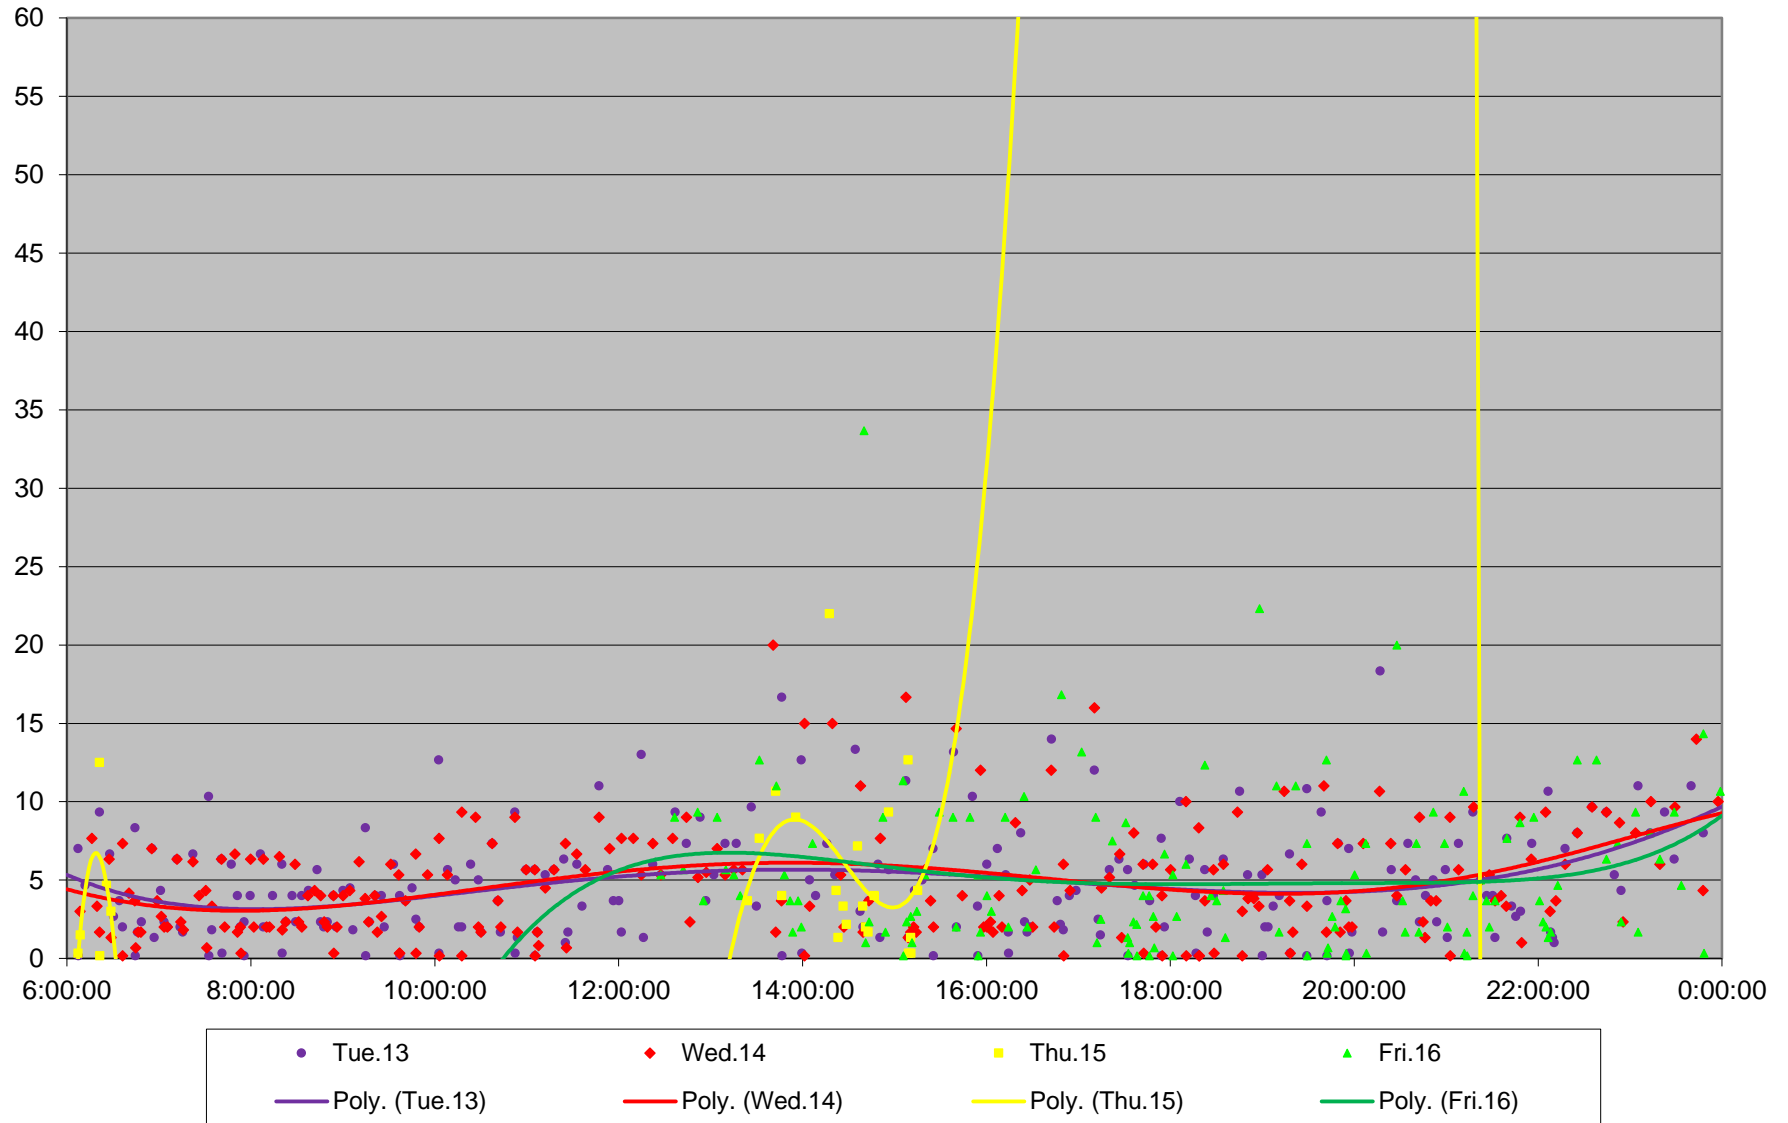

35 Jane Headways at W of Pioneer Village Stn Southbound October 2020 Weekday Statistics

35 Jane Headways at W of Pioneer Village Stn Southbound October 2020

35 Jane Headways at W of Pioneer Village Stn Southbound October 2020

Quartiles Week 1

35 Jane Headways at W of Pioneer Village Stn Southbound October 2020

35 Jane Headways at W of Pioneer Village Stn Southbound October 2020

Quartiles Week 2

35 Jane Headways at W of Pioneer Village Stn Southbound October 2020

35 Jane Headways at W of Pioneer Village Stn Southbound October 2020

Quartiles Week 3

35 Jane Headways at W of Pioneer Village Stn Southbound October 2020

35 Jane Headways at W of Pioneer Village Stn Southbound October 2020