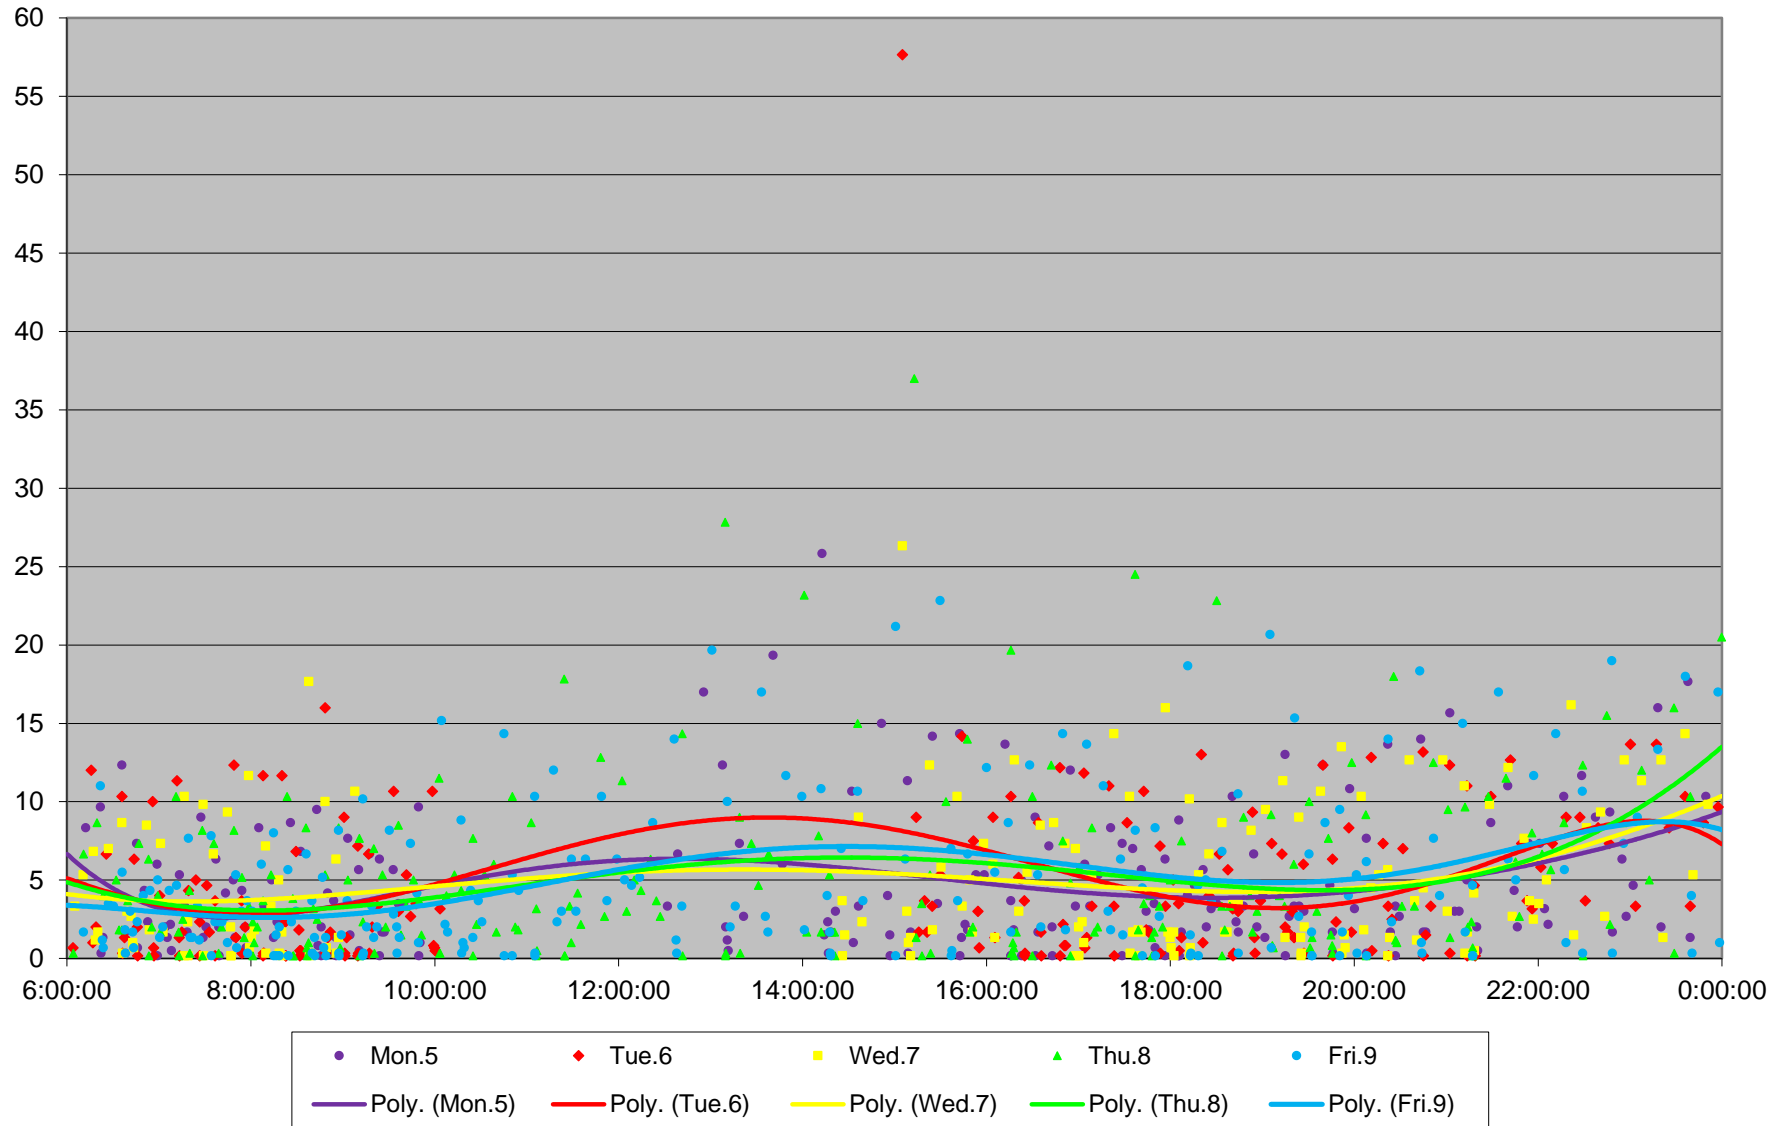

35 Jane Headways at Lawrence Southbound October 2020 Weekday Statistics

35 Jane Headways at Lawrence Southbound October 2020

35 Jane Headways at Lawrence Southbound October 2020

Quartiles Week 1

35 Jane Headways at Lawrence Southbound October 2020

35 Jane Headways at Lawrence Southbound October 2020

Quartiles Week 2

35 Jane Headways at Lawrence Southbound October 2020

35 Jane Headways at Lawrence Southbound October 2020

Quartiles Week 3

35 Jane Headways at Lawrence Southbound October 2020

35 Jane Headways at Lawrence Southbound October 2020

Quartiles Week 4

35 Jane Headways at Lawrence Southbound October 2020

35 Jane Headways at Lawrence Southbound October 2020

Quartiles Week 5

35 Jane Headways at Lawrence Southbound October 2020 Saturday Statistics

35 Jane Headways at Lawrence Southbound October 2020

35 Jane Headways at Lawrence Southbound October 2020 Quartiles Saturdays

35 Jane Headways at Lawrence Southbound October 2020 Sunday Statistics

35 Jane Headways at Lawrence Southbound October 2020