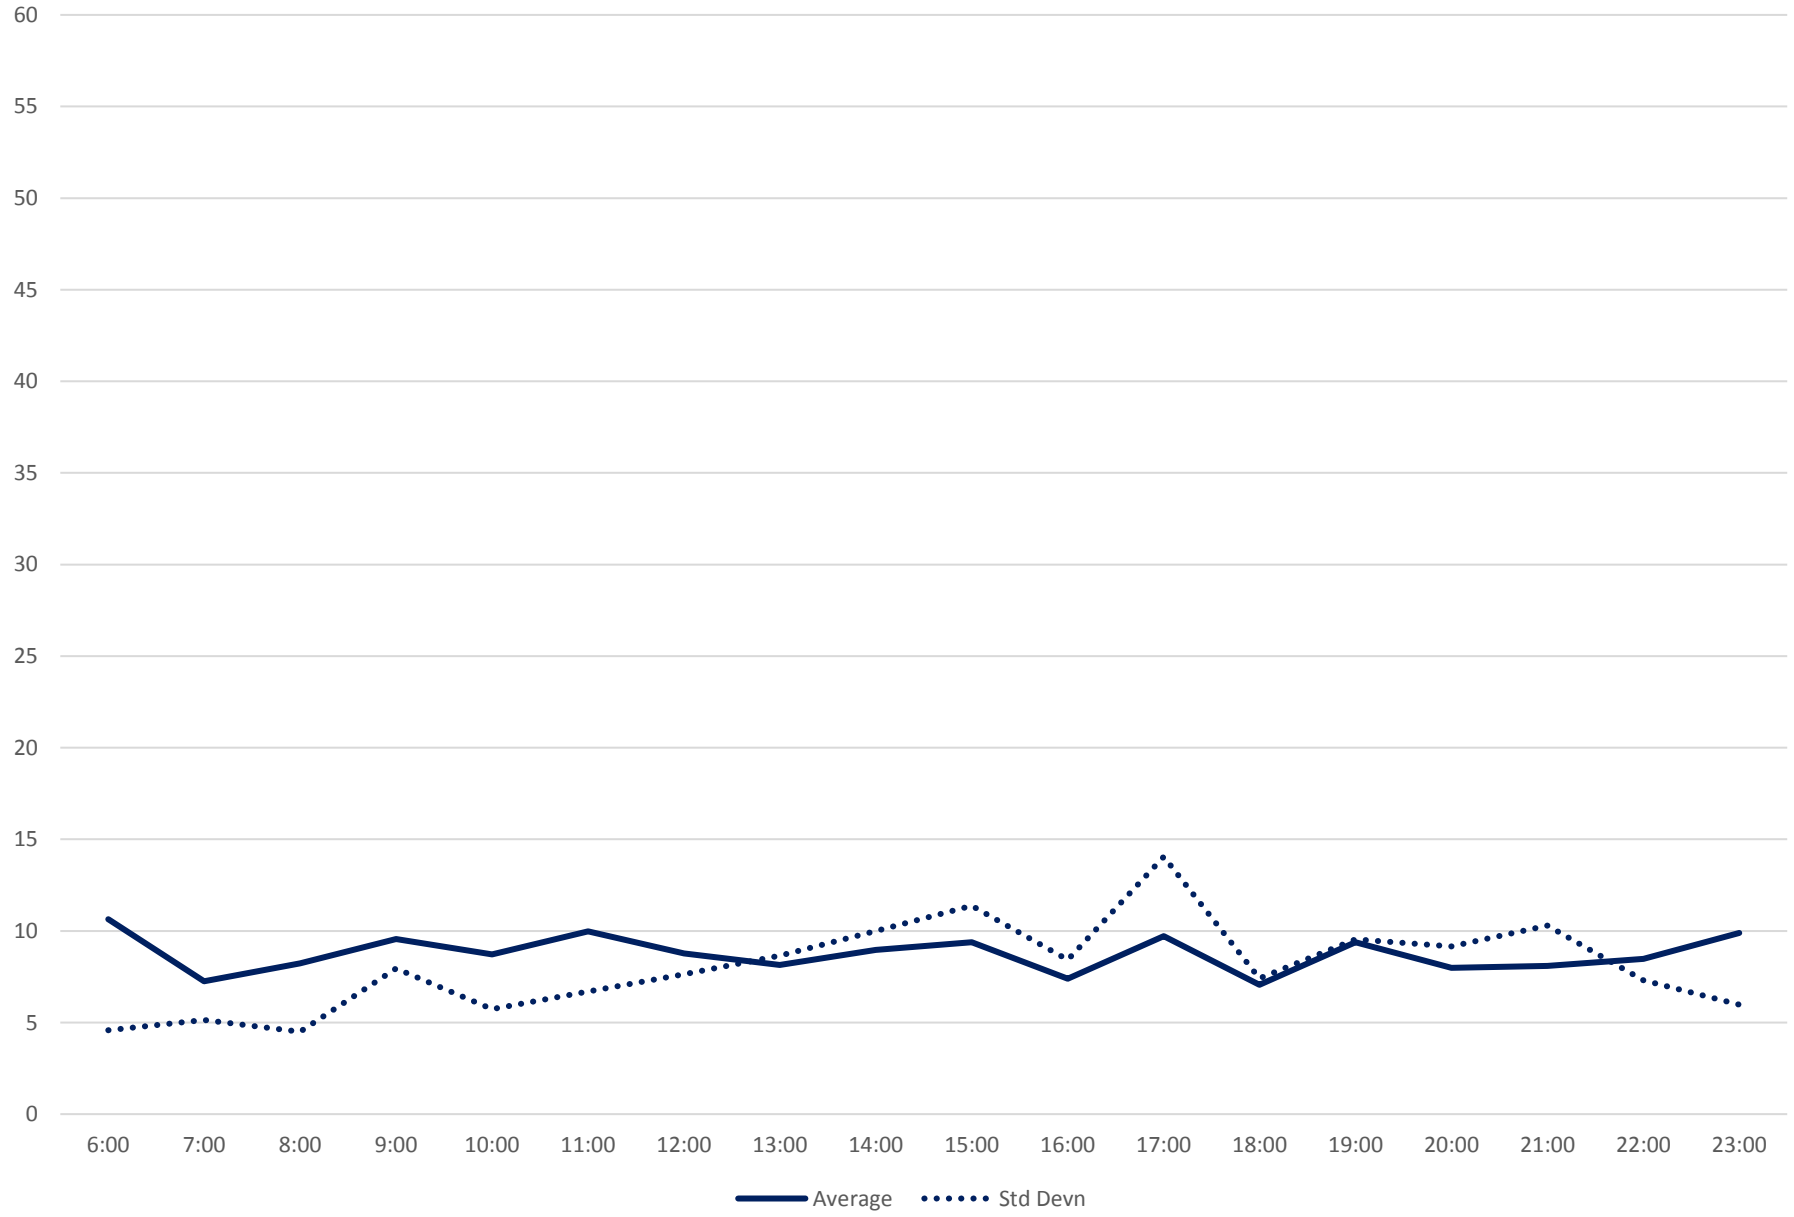

35 Jane Headways at Lawrence Southbound October 2020 Weekday Statistics

35 Jane Headways at Lawrence Southbound October 2020

35 Jane Headways at Lawrence Southbound October 2020

Quartiles Week 1

35 Jane Headways at Lawrence Southbound October 2020

35 Jane Headways at Lawrence Southbound October 2020

Quartiles Week 2

35 Jane Headways at Lawrence Southbound October 2020

35 Jane Headways at Lawrence Southbound October 2020

Quartiles Week 3

35 Jane Headways at Lawrence Southbound October 2020

35 Jane Headways at Lawrence Southbound October 2020

Quartiles Week 4

35 Jane Headways at Lawrence Southbound October 2020

35 Jane Headways at Lawrence Southbound October 2020

Quartiles Week 5

35 Jane Headways at Lawrence Southbound October 2020 Saturday Statistics

35 Jane Headways at Lawrence Southbound October 2020

35 Jane Headways at Lawrence Southbound October 2020 Quartiles Saturdays

35 Jane Headways at Lawrence Southbound October 2020 Sunday Statistics

35 Jane Headways at Lawrence Southbound October 2020