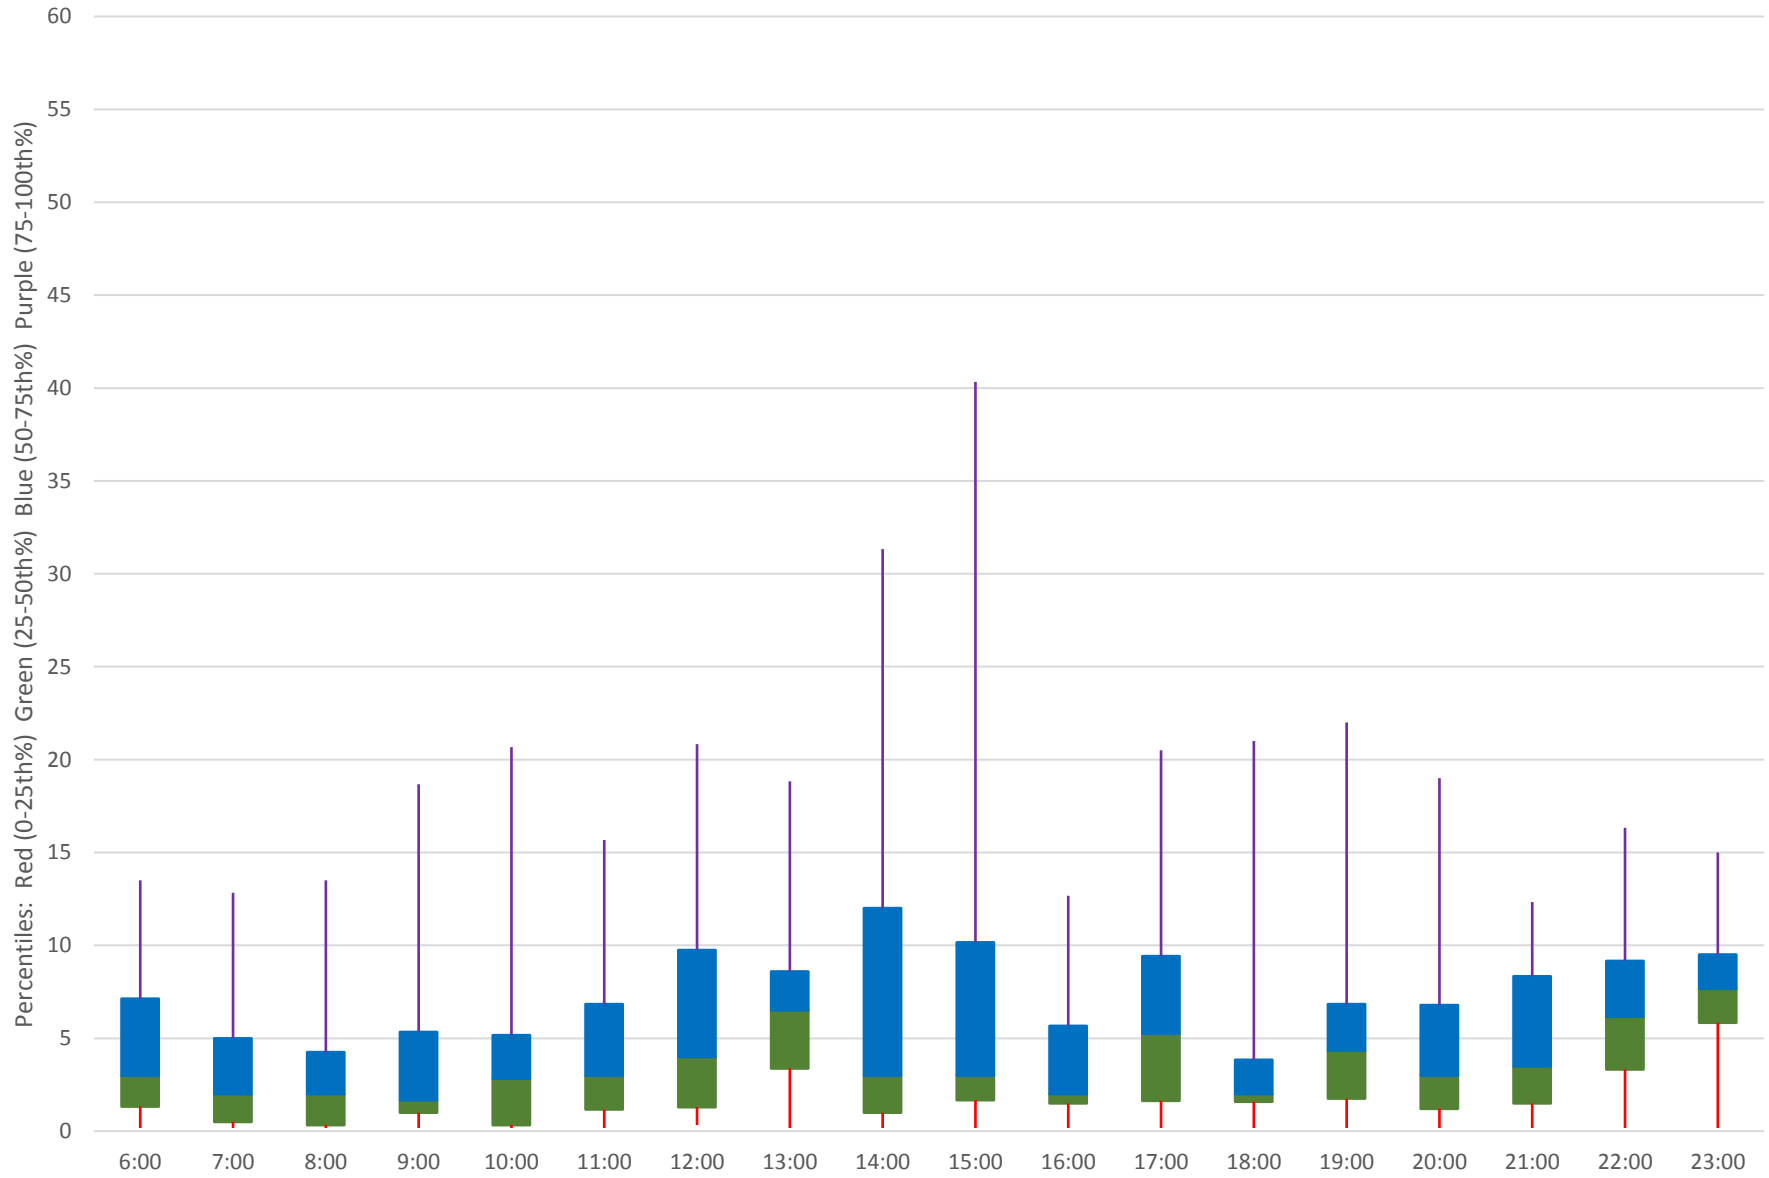

35 Jane Headways at Lawrence Southbound October 2020 Weekday Statistics

35 Jane Headways at Lawrence Southbound October 2020

35 Jane Headways at Lawrence Southbound October 2020

Quartiles Week 1

35 Jane Headways at Lawrence Southbound October 2020

35 Jane Headways at Lawrence Southbound October 2020

Quartiles Week 2

35 Jane Headways at Lawrence Southbound October 2020

35 Jane Headways at Lawrence Southbound October 2020

Quartiles Week 3

35 Jane Headways at Lawrence Southbound October 2020

35 Jane Headways at Lawrence Southbound October 2020

Quartiles Week 4

35 Jane Headways at Lawrence Southbound October 2020

35 Jane Headways at Lawrence Southbound October 2020

Quartiles Week 5

35 Jane Headways at Lawrence Southbound October 2020 Saturday Statistics

35 Jane Headways at Lawrence Southbound October 2020

35 Jane Headways at Lawrence Southbound October 2020 Quartiles Saturdays

35 Jane Headways at Lawrence Southbound October 2020 Sunday Statistics

35 Jane Headways at Lawrence Southbound October 2020