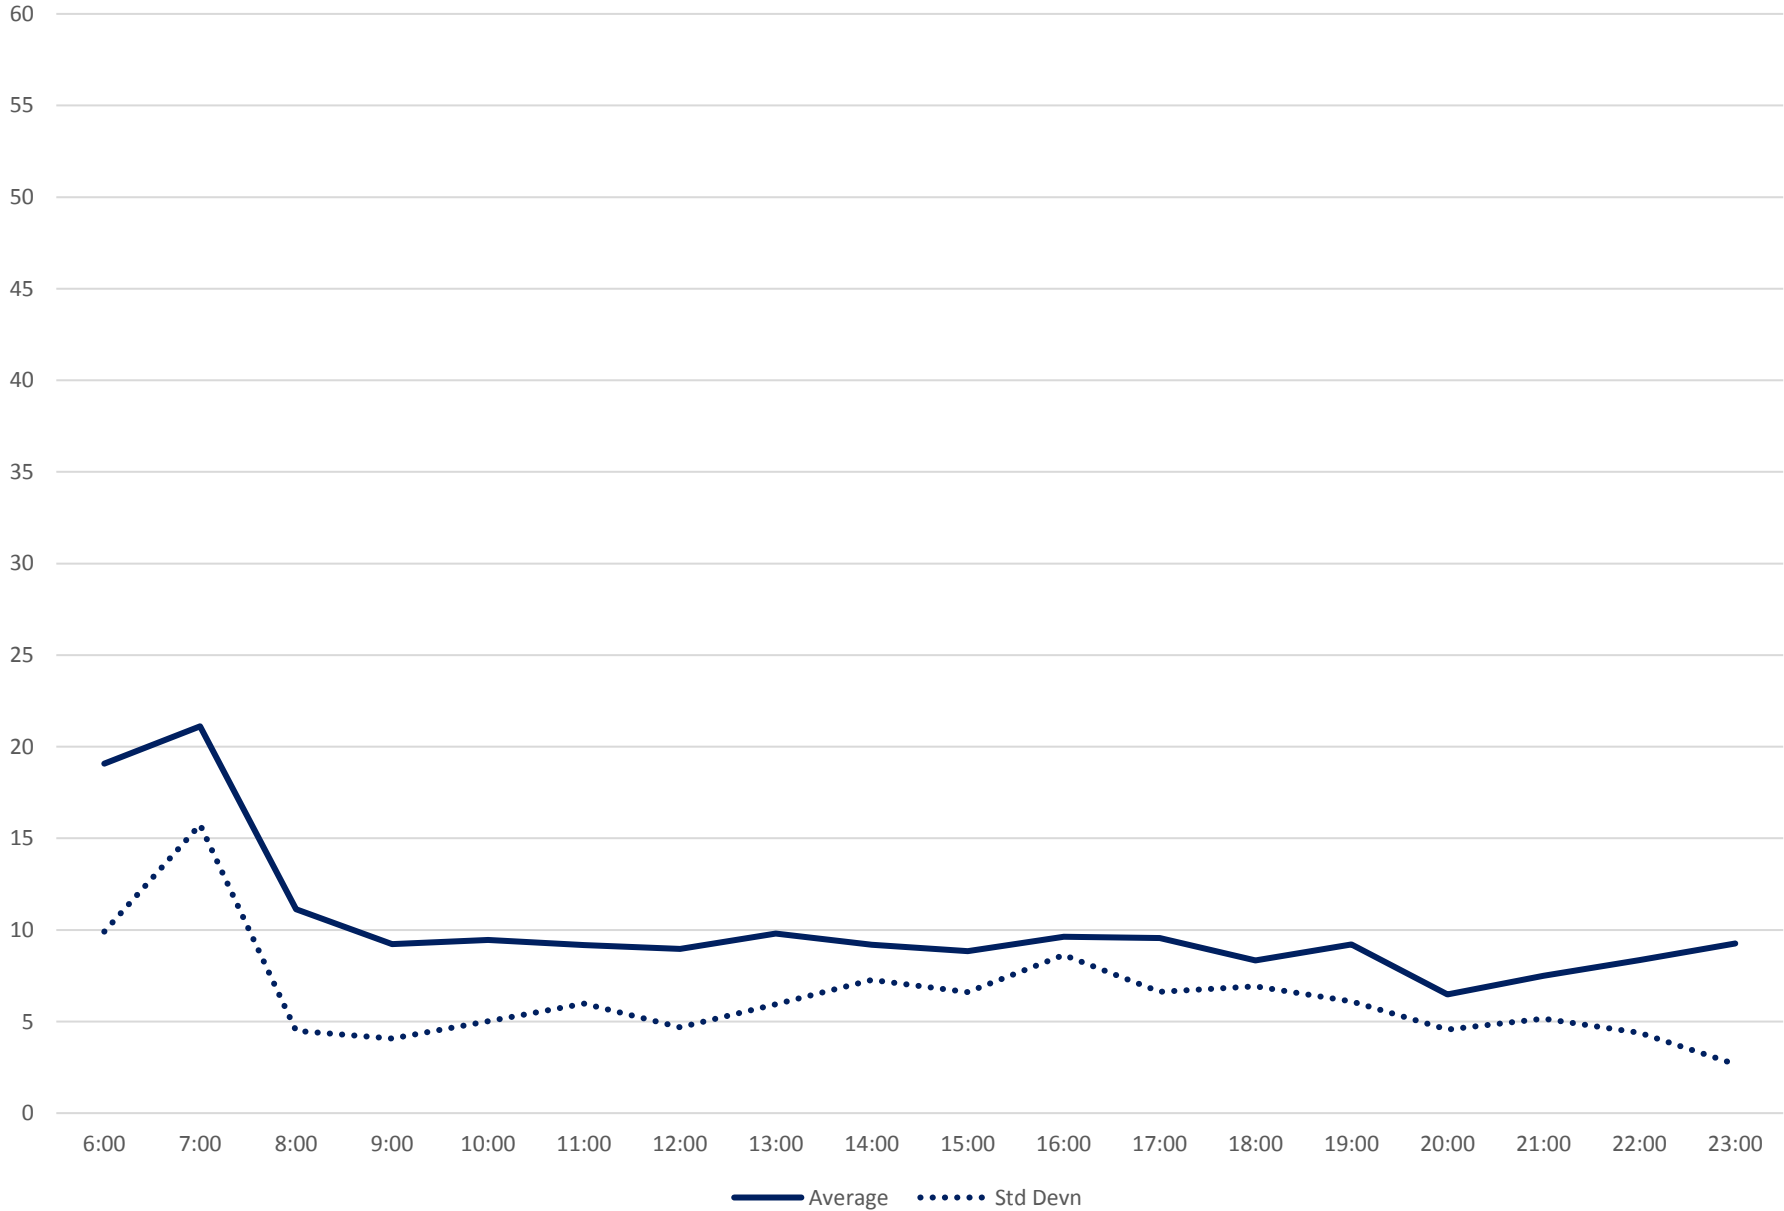

35 Jane Headways at Lawrence Southbound October 2020 Weekday Statistics

35 Jane Headways at Lawrence Southbound October 2020

35 Jane Headways at Lawrence Southbound October 2020

Quartiles Week 1

35 Jane Headways at Lawrence Southbound October 2020

35 Jane Headways at Lawrence Southbound October 2020

Quartiles Week 4

35 Jane Headways at Lawrence Southbound October 2020

35 Jane Headways at Lawrence Southbound October 2020

Quartiles Week 5

35 Jane Headways at Lawrence Southbound October 2020 Saturday Statistics

35 Jane Headways at Lawrence Southbound October 2020

35 Jane Headways at Lawrence Southbound October 2020 Quartiles Saturdays

35 Jane Headways at Lawrence Southbound October 2020 Sunday Statistics

35 Jane Headways at Lawrence Southbound October 2020

35 Jane Headways at Lawrence Southbound October 2020

Quartiles Sundays/Holidays