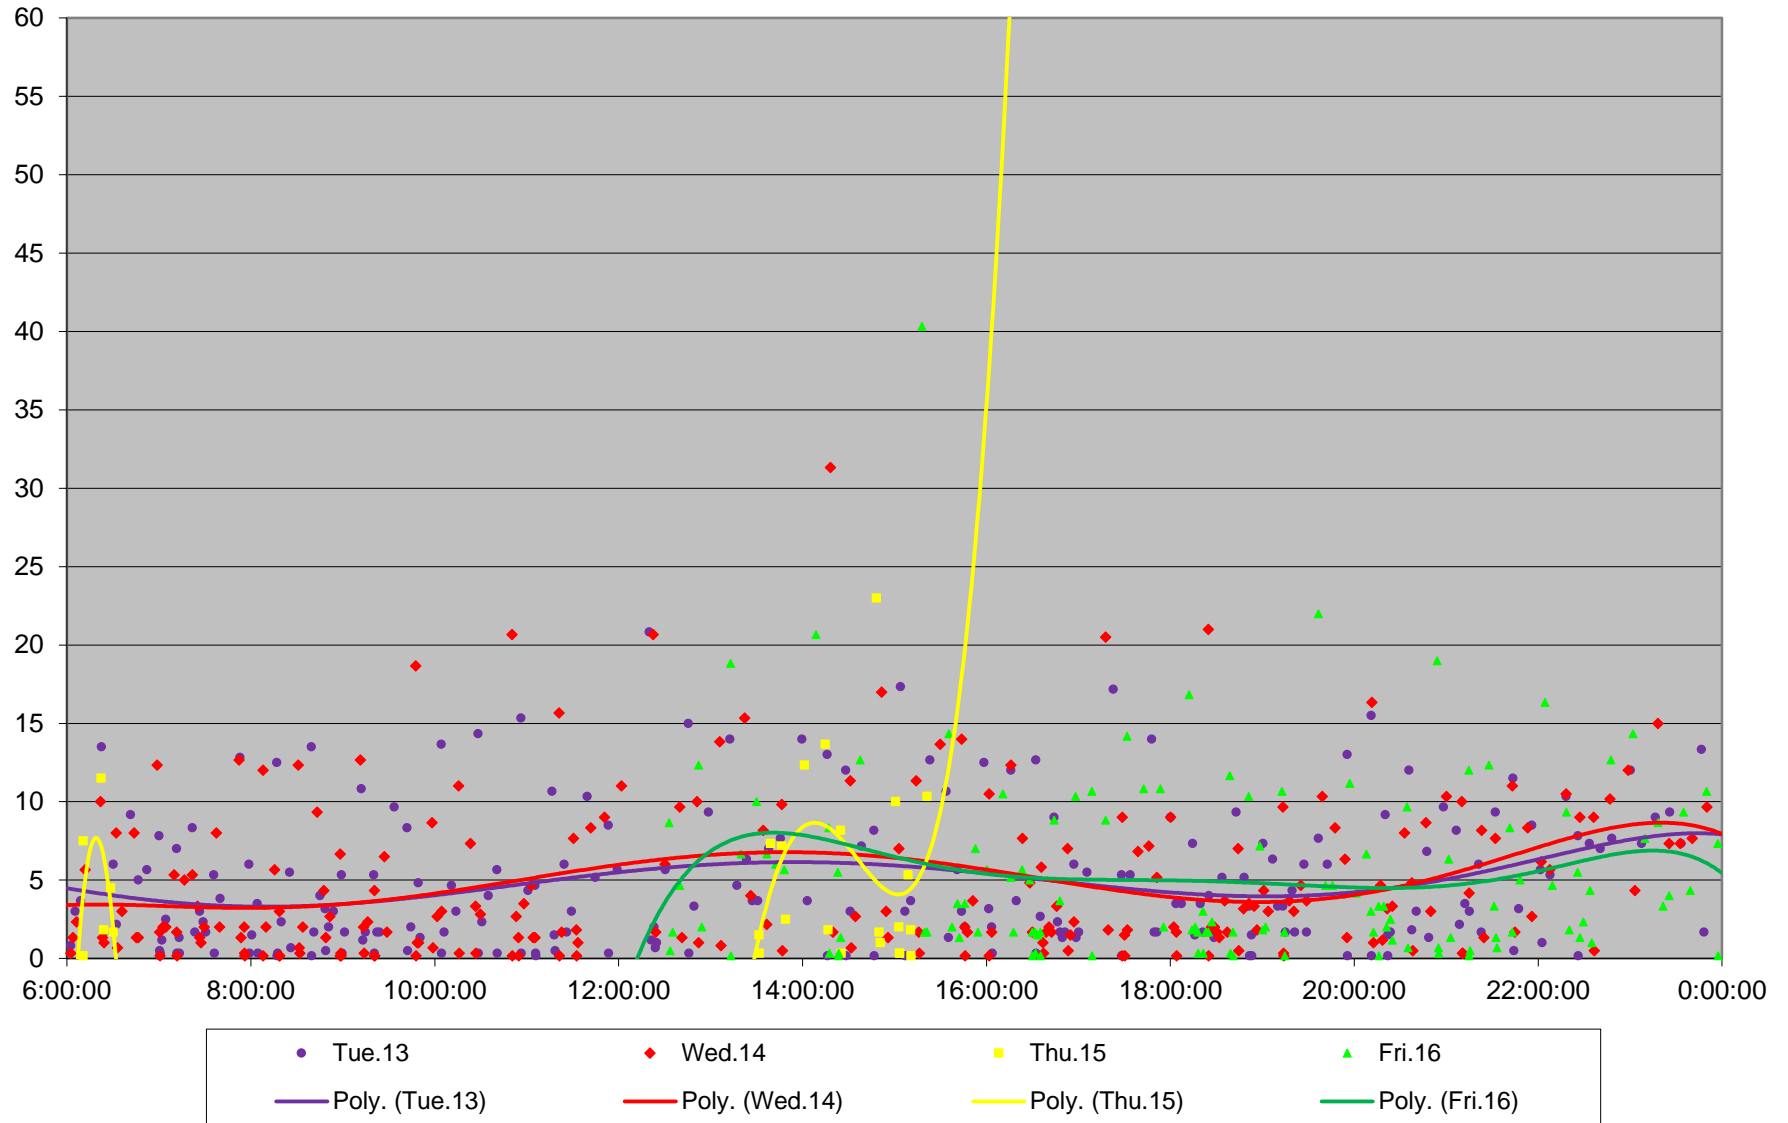

35 Jane Headways at Lawrence Southbound October 2020 Weekday Statistics

35 Jane Headways at Lawrence Southbound October 2020

35 Jane Headways at Lawrence Southbound October 2020

Quartiles Week 1

35 Jane Headways at Lawrence Southbound October 2020

35 Jane Headways at Lawrence Southbound October 2020

Quartiles Week 2

35 Jane Headways at Lawrence Southbound October 2020

35 Jane Headways at Lawrence Southbound October 2020

Quartiles Week 3

35 Jane Headways at Lawrence Southbound October 2020

35 Jane Headways at Lawrence Southbound October 2020

Quartiles Week 4

35 Jane Headways at Lawrence Southbound October 2020

35 Jane Headways at Lawrence Southbound October 2020

Quartiles Week 5

35 Jane Headways at Lawrence Southbound October 2020 Saturday Statistics

35 Jane Headways at Lawrence Southbound October 2020

35 Jane Headways at Lawrence Southbound October 2020 Quartiles Saturdays

35 Jane Headways at Lawrence Southbound October 2020 Sunday Statistics

35 Jane Headways at Lawrence Southbound October 2020