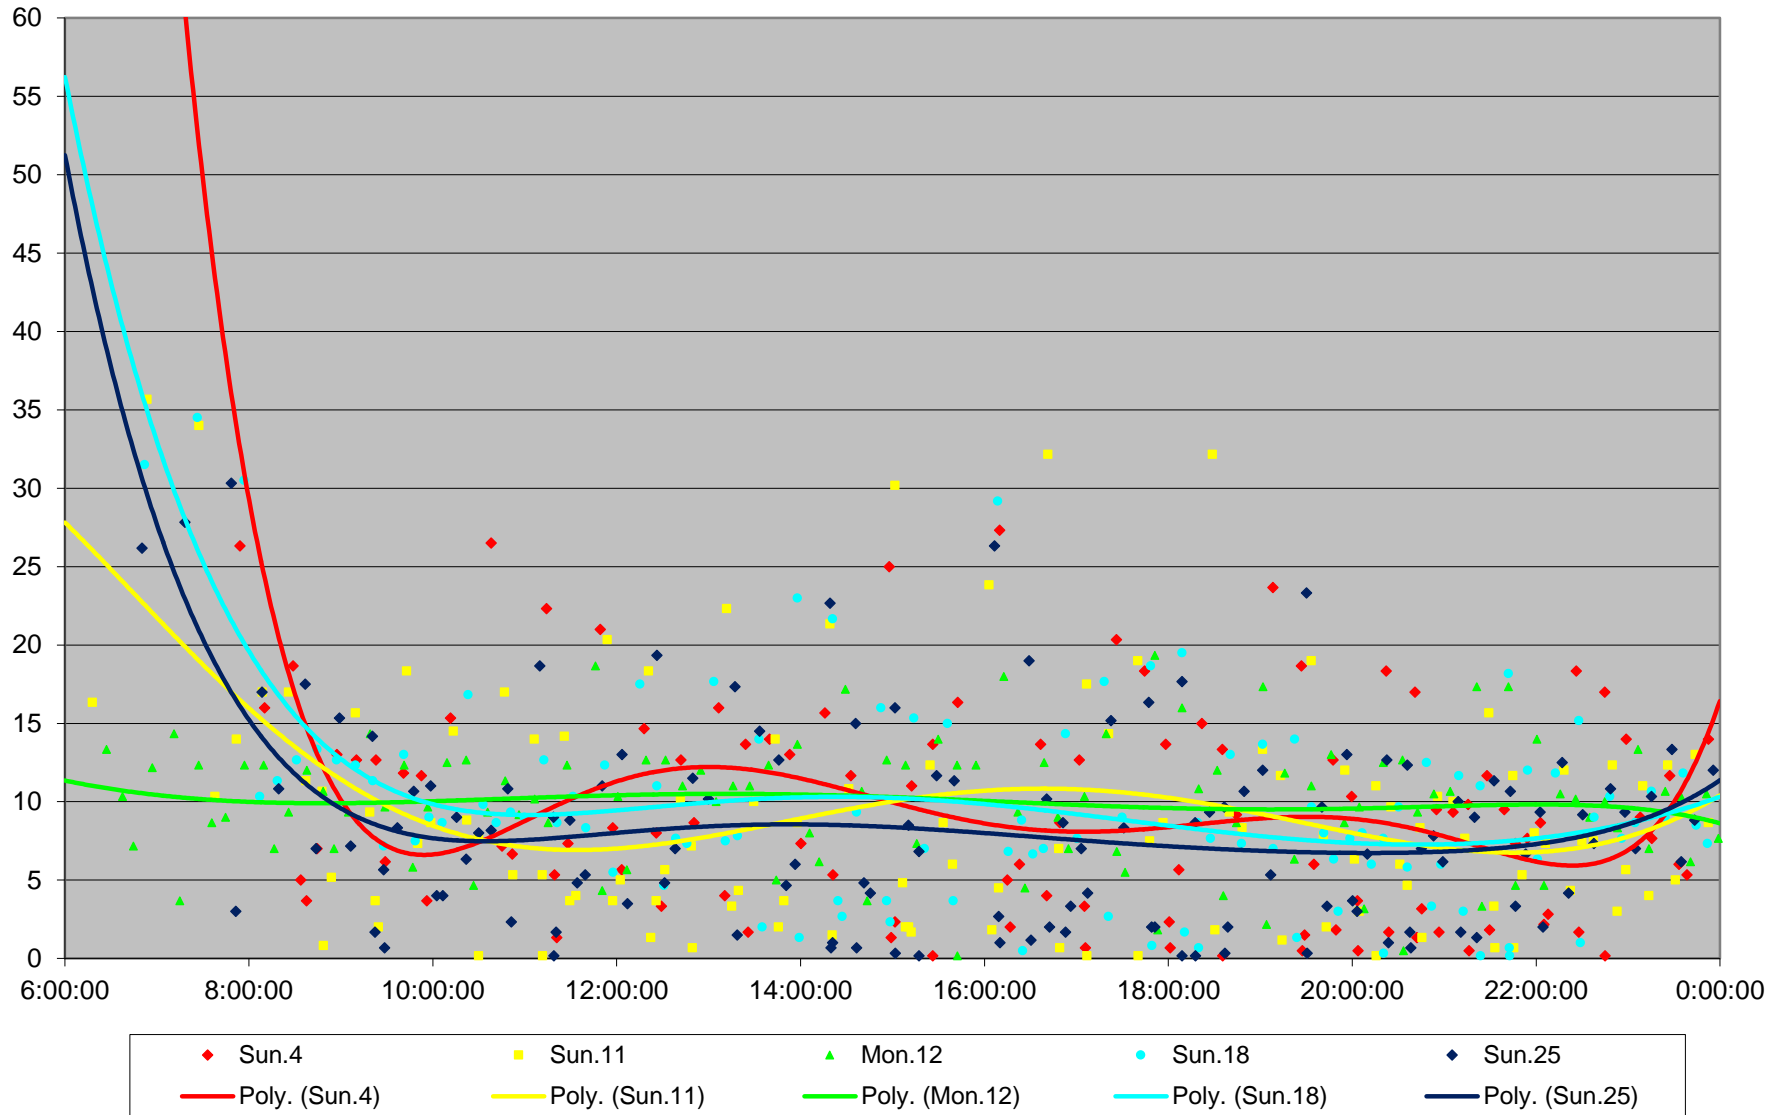

35 Jane Headways at Lawrence Southbound October 2020

Quartiles Week 4

35 Jane Headways at Lawrence Southbound October 2020

35 Jane Headways at Lawrence Southbound October 2020

Quartiles Week 5

35 Jane Headways at Lawrence Southbound October 2020 Saturday Statistics

35 Jane Headways at Lawrence Southbound October 2020

35 Jane Headways at Lawrence Southbound October 2020 Quartiles Saturdays

35 Jane Headways at Lawrence Southbound October 2020 Sunday Statistics

35 Jane Headways at Lawrence Southbound October 2020

35 Jane Headways at Lawrence Southbound October 2020

Quartiles Sundays/Holidays