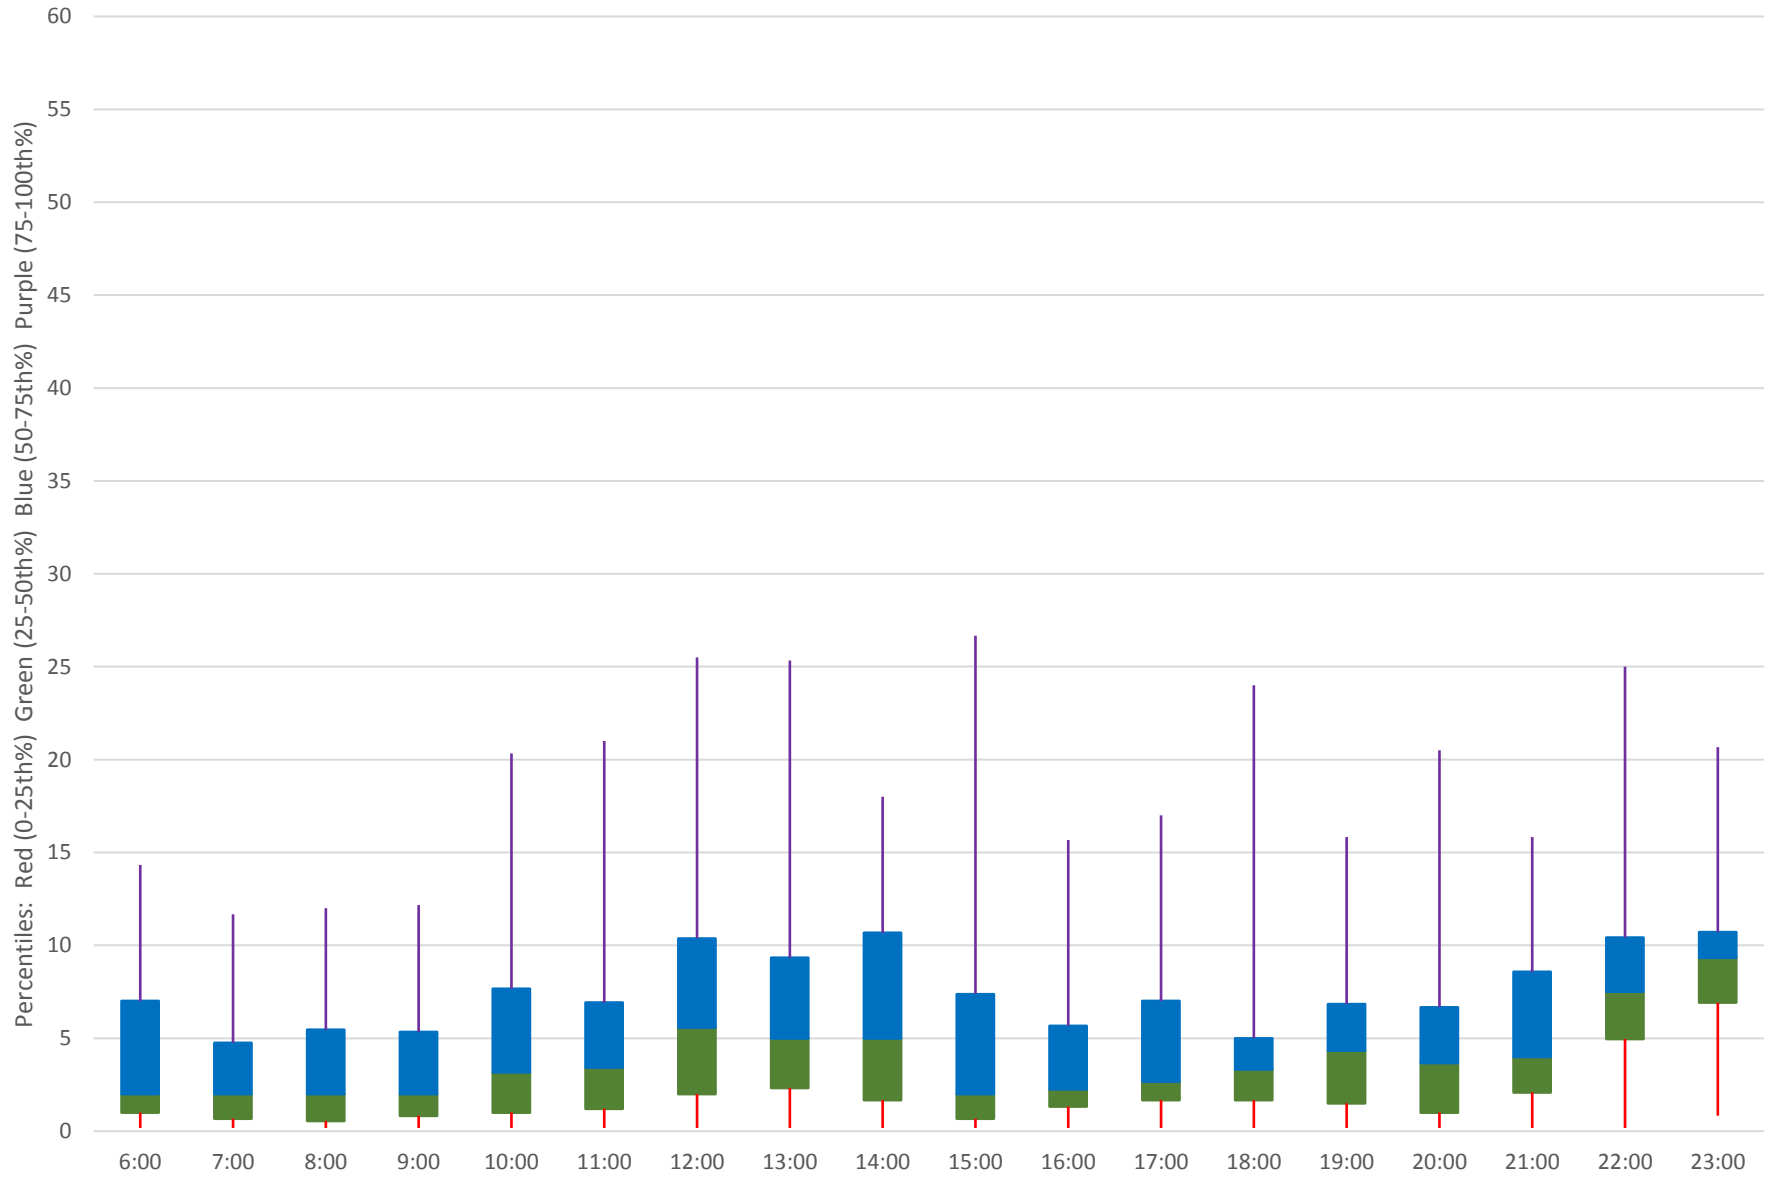

35 Jane Headways at Lawrence Southbound October 2020 Weekday Statistics

35 Jane Headways at Lawrence Southbound October 2020

35 Jane Headways at Lawrence Southbound October 2020

Quartiles Week 1

35 Jane Headways at Lawrence Southbound October 2020

35 Jane Headways at Lawrence Southbound October 2020

Quartiles Week 2

35 Jane Headways at Lawrence Southbound October 2020

35 Jane Headways at Lawrence Southbound October 2020

Quartiles Week 3

35 Jane Headways at Lawrence Southbound October 2020

35 Jane Headways at Lawrence Southbound October 2020

Quartiles Week 4

35 Jane Headways at Lawrence Southbound October 2020

35 Jane Headways at Lawrence Southbound October 2020

Quartiles Week 5

35 Jane Headways at Lawrence Southbound October 2020 Saturday Statistics

35 Jane Headways at Lawrence Southbound October 2020

35 Jane Headways at Lawrence Southbound October 2020 Quartiles Saturdays

35 Jane Headways at Lawrence Southbound October 2020 Sunday Statistics

35 Jane Headways at Lawrence Southbound October 2020