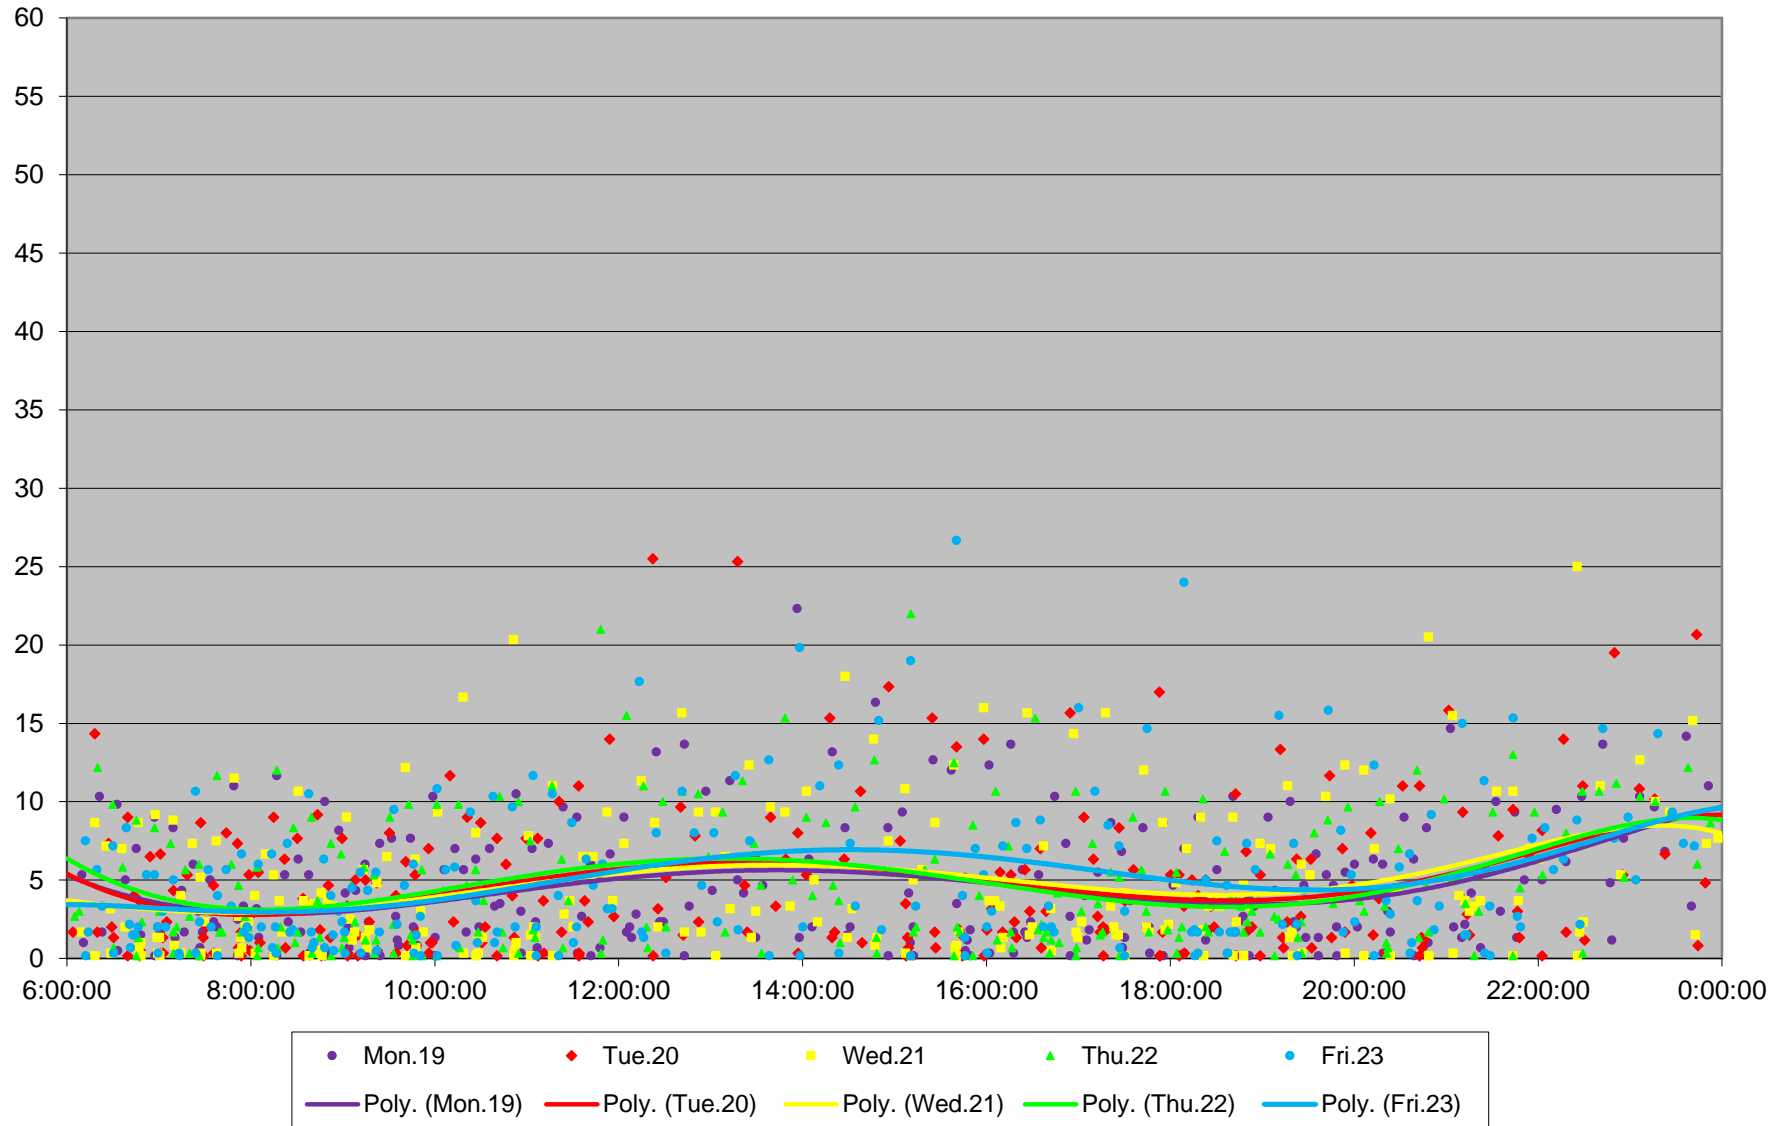

35 Jane Headways at Lawrence Southbound October 2020 Weekday Statistics

35 Jane Headways at Lawrence Southbound October 2020

35 Jane Headways at Lawrence Southbound October 2020

Quartiles Week 1

35 Jane Headways at Lawrence Southbound October 2020

35 Jane Headways at Lawrence Southbound October 2020

Quartiles Week 2

35 Jane Headways at Lawrence Southbound October 2020

35 Jane Headways at Lawrence Southbound October 2020

Quartiles Week 3

35 Jane Headways at Lawrence Southbound October 2020

35 Jane Headways at Lawrence Southbound October 2020

Quartiles Week 4

35 Jane Headways at Lawrence Southbound October 2020

35 Jane Headways at Lawrence Southbound October 2020

Quartiles Week 5

35 Jane Headways at Lawrence Southbound October 2020 Saturday Statistics

35 Jane Headways at Lawrence Southbound October 2020

35 Jane Headways at Lawrence Southbound October 2020 Quartiles Saturdays

35 Jane Headways at Lawrence Southbound October 2020 Sunday Statistics

35 Jane Headways at Lawrence Southbound October 2020