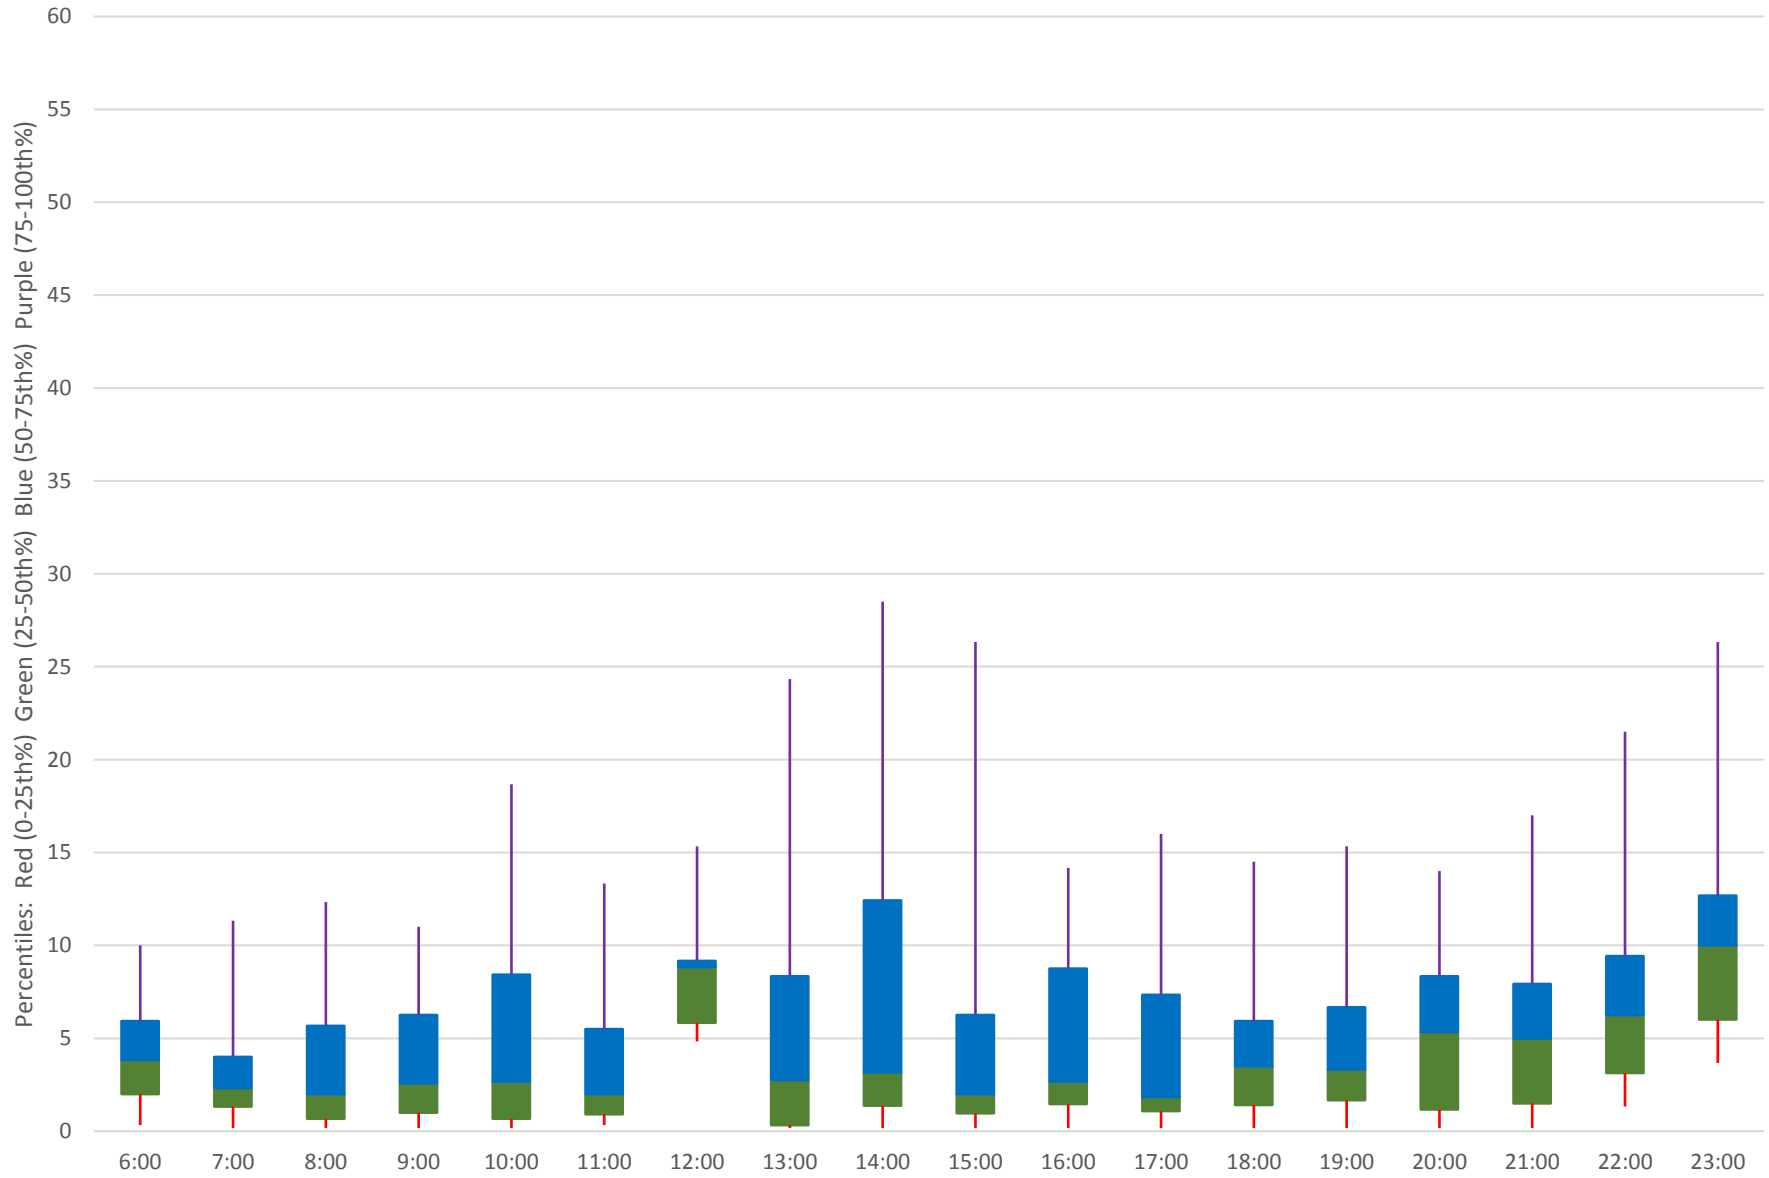

35 Jane Headways at Lawrence Southbound October 2020 Weekday Statistics

35 Jane Headways at Lawrence Southbound October 2020

35 Jane Headways at Lawrence Southbound October 2020

Quartiles Week 1

35 Jane Headways at Lawrence Southbound October 2020

35 Jane Headways at Lawrence Southbound October 2020

Quartiles Week 2

35 Jane Headways at Lawrence Southbound October 2020

35 Jane Headways at Lawrence Southbound October 2020

Quartiles Week 3

35 Jane Headways at Lawrence Southbound October 2020

35 Jane Headways at Lawrence Southbound October 2020

Quartiles Week 4

35 Jane Headways at Lawrence Southbound October 2020

35 Jane Headways at Lawrence Southbound October 2020

Quartiles Week 5

35 Jane Headways at Lawrence Southbound October 2020 Saturday Statistics

35 Jane Headways at Lawrence Southbound October 2020

35 Jane Headways at Lawrence Southbound October 2020 Quartiles Saturdays

35 Jane Headways at Lawrence Southbound October 2020 Sunday Statistics

35 Jane Headways at Lawrence Southbound October 2020