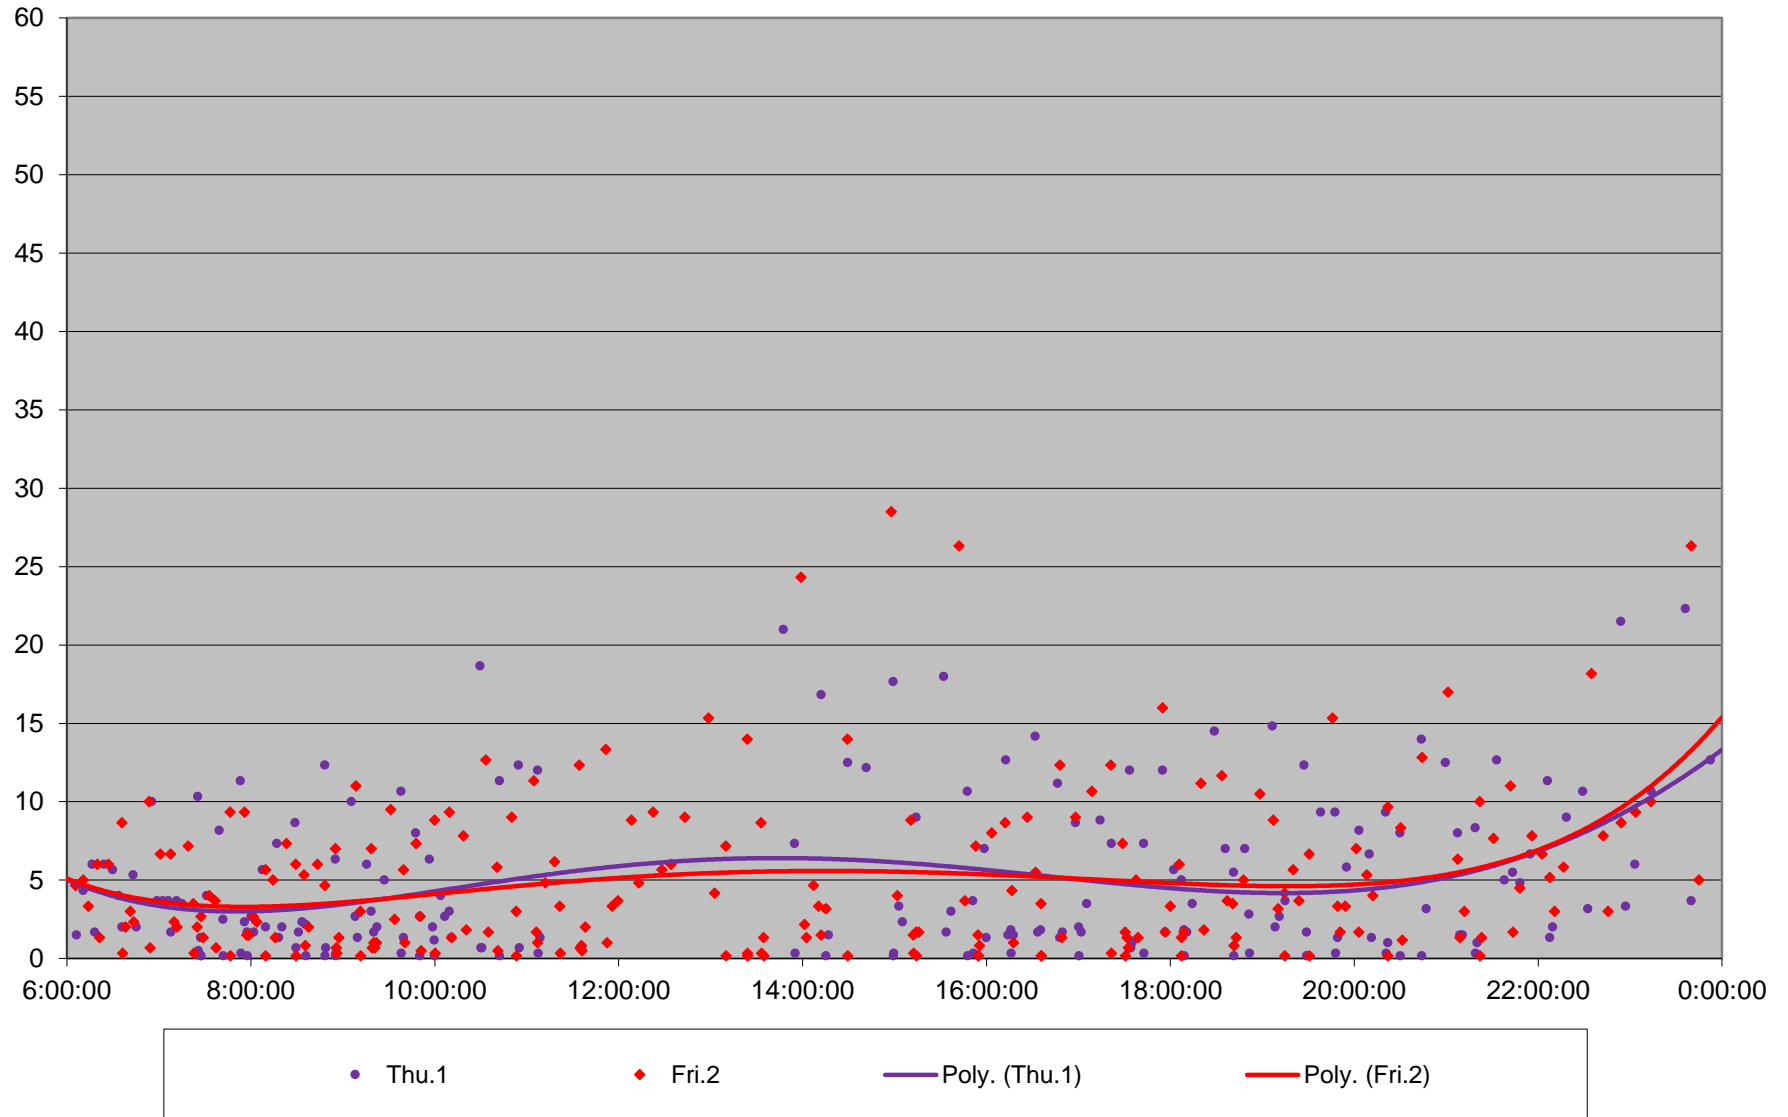

35 Jane Headways at Lawrence Southbound October 2020 Weekday Statistics

35 Jane Headways at Lawrence Southbound October 2020

35 Jane Headways at Lawrence Southbound October 2020

Quartiles Week 1

35 Jane Headways at Lawrence Southbound October 2020

35 Jane Headways at Lawrence Southbound October 2020

Quartiles Week 2

35 Jane Headways at Lawrence Southbound October 2020

35 Jane Headways at Lawrence Southbound October 2020

Quartiles Week 3

35 Jane Headways at Lawrence Southbound October 2020

35 Jane Headways at Lawrence Southbound October 2020

Quartiles Week 4

35 Jane Headways at Lawrence Southbound October 2020

35 Jane Headways at Lawrence Southbound October 2020

Quartiles Week 5

35 Jane Headways at Lawrence Southbound October 2020 Saturday Statistics

35 Jane Headways at Lawrence Southbound October 2020

35 Jane Headways at Lawrence Southbound October 2020 Quartiles Saturdays

35 Jane Headways at Lawrence Southbound October 2020 Sunday Statistics

35 Jane Headways at Lawrence Southbound October 2020