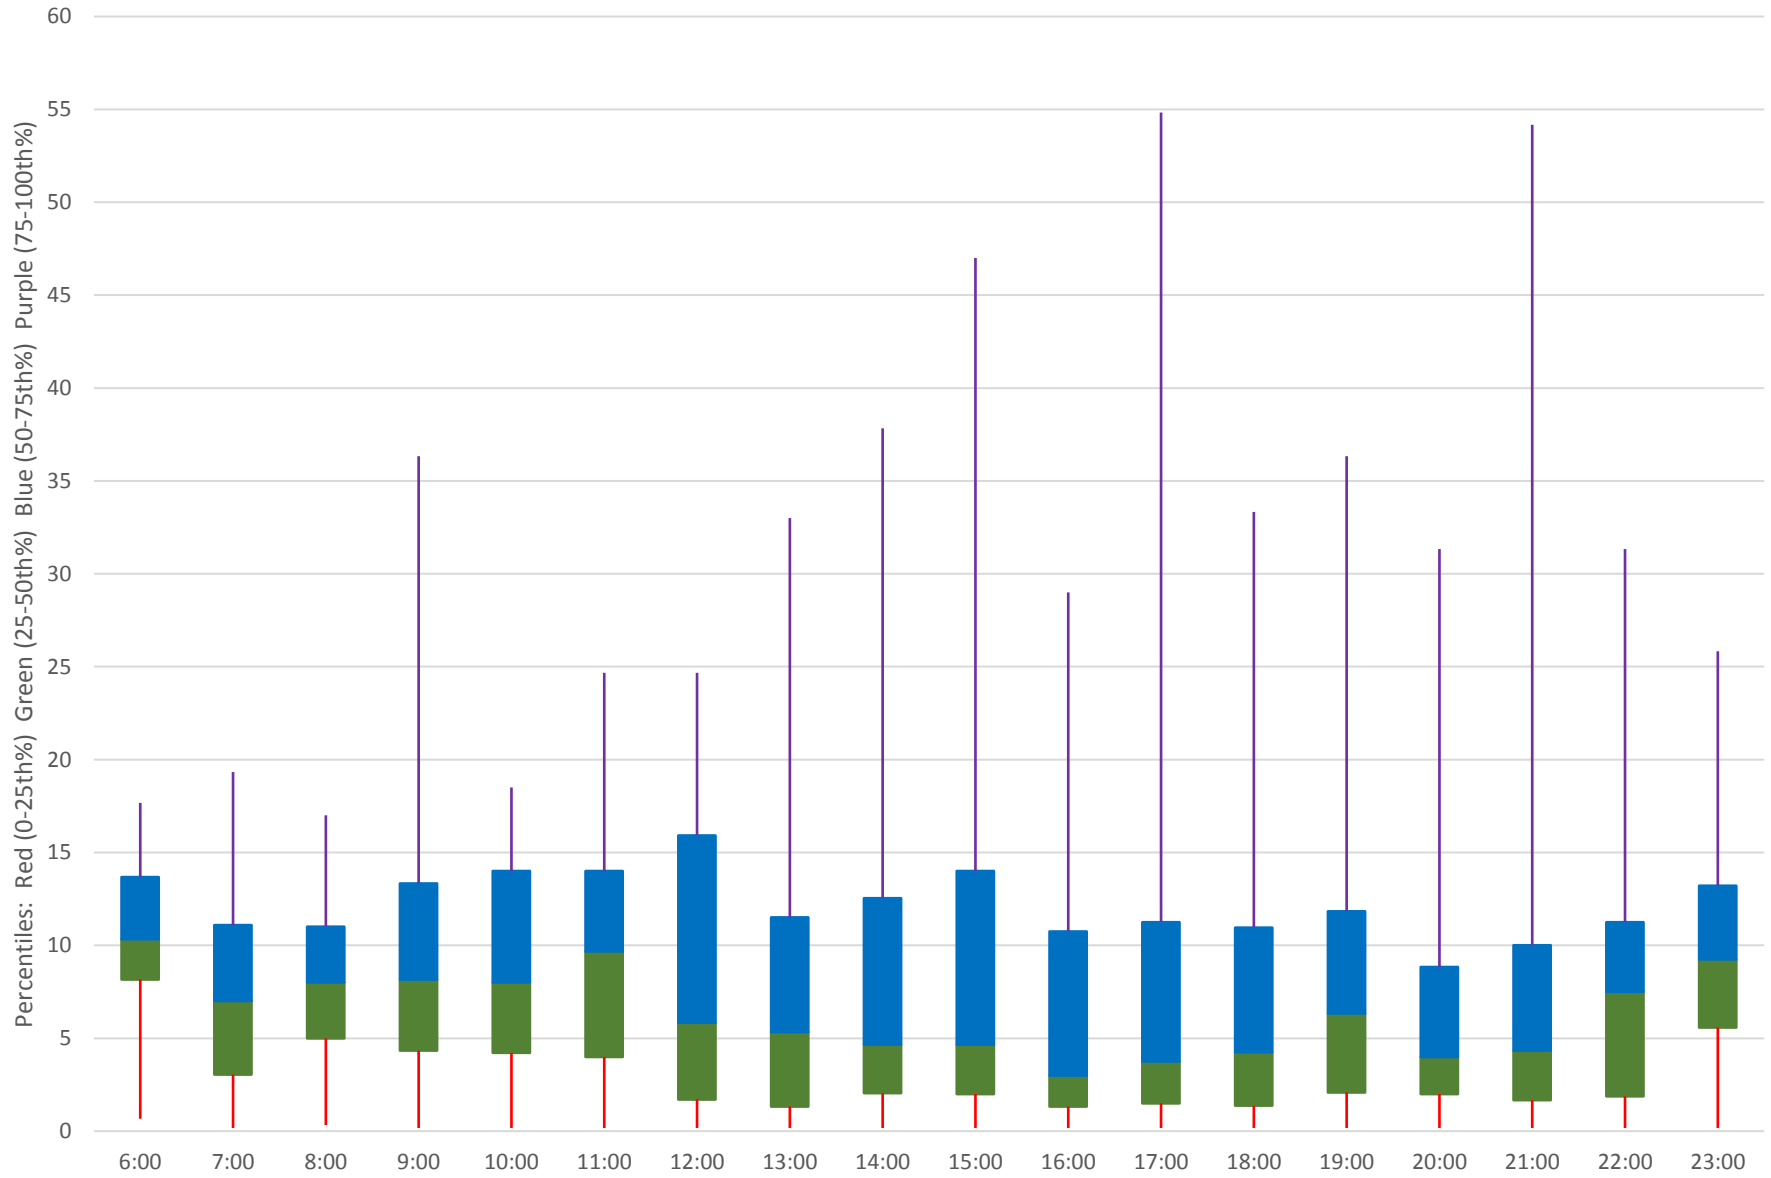

35 Jane Headways at Lawrence Southbound October 2020 Weekday Statistics

35 Jane Headways at Lawrence Southbound October 2020

35 Jane Headways at Lawrence Southbound October 2020

Quartiles Week 1

35 Jane Headways at Lawrence Southbound October 2020

35 Jane Headways at Lawrence Southbound October 2020

Quartiles Week 4

35 Jane Headways at Lawrence Southbound October 2020

35 Jane Headways at Lawrence Southbound October 2020

Quartiles Week 5

35 Jane Headways at Lawrence Southbound October 2020 Saturday Statistics

35 Jane Headways at Lawrence Southbound October 2020

35 Jane Headways at Lawrence Southbound October 2020 Quartiles Saturdays

35 Jane Headways at Lawrence Southbound October 2020 Sunday Statistics

35 Jane Headways at Lawrence Southbound October 2020

35 Jane Headways at Lawrence Southbound October 2020

Quartiles Sundays/Holidays