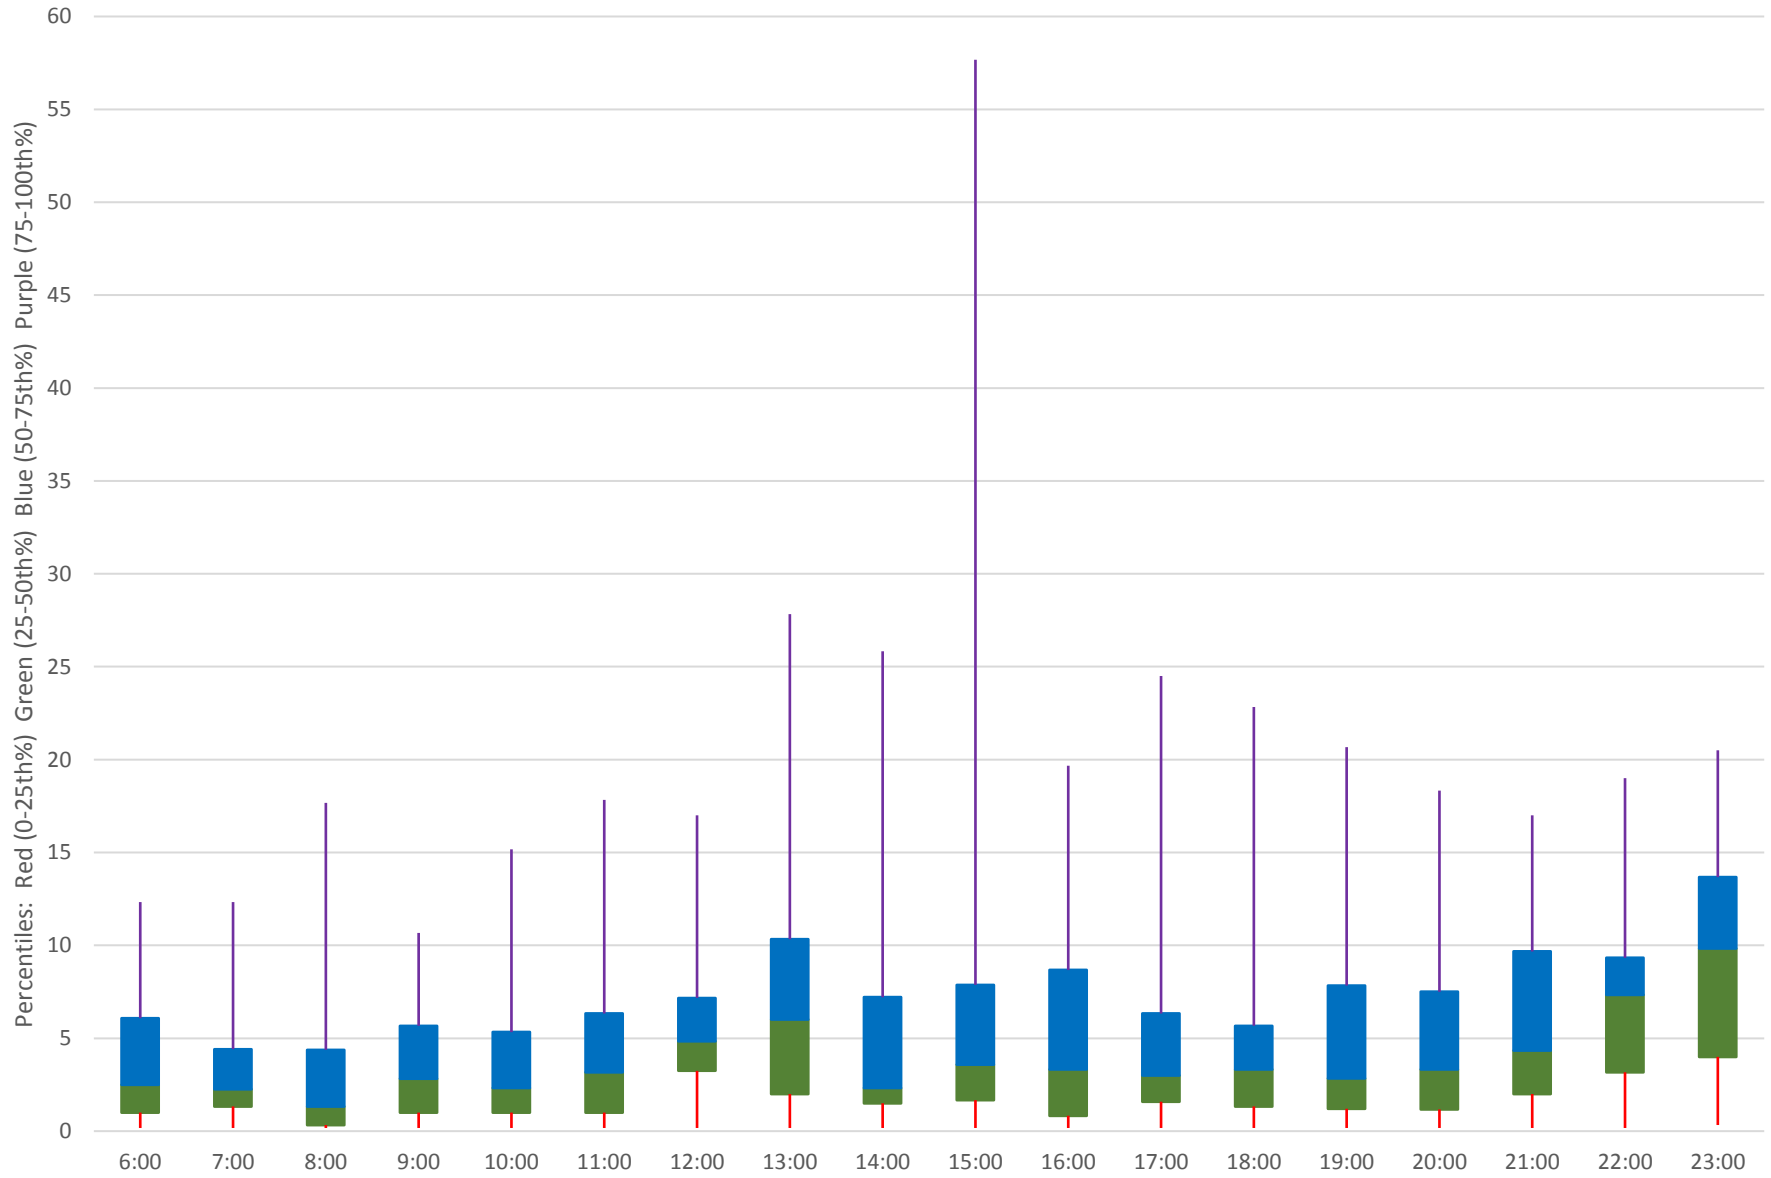

35 Jane Headways at Lawrence Southbound October 2020 Weekday Statistics

35 Jane Headways at Lawrence Southbound October 2020

35 Jane Headways at Lawrence Southbound October 2020

Quartiles Week 1

35 Jane Headways at Lawrence Southbound October 2020

35 Jane Headways at Lawrence Southbound October 2020

Quartiles Week 2

35 Jane Headways at Lawrence Southbound October 2020

35 Jane Headways at Lawrence Southbound October 2020

Quartiles Week 3

35 Jane Headways at Lawrence Southbound October 2020

35 Jane Headways at Lawrence Southbound October 2020

Quartiles Week 4

35 Jane Headways at Lawrence Southbound October 2020

35 Jane Headways at Lawrence Southbound October 2020

Quartiles Week 5

35 Jane Headways at Lawrence Southbound October 2020 Saturday Statistics

35 Jane Headways at Lawrence Southbound October 2020

35 Jane Headways at Lawrence Southbound October 2020 Quartiles Saturdays

35 Jane Headways at Lawrence Southbound October 2020 Sunday Statistics

35 Jane Headways at Lawrence Southbound October 2020