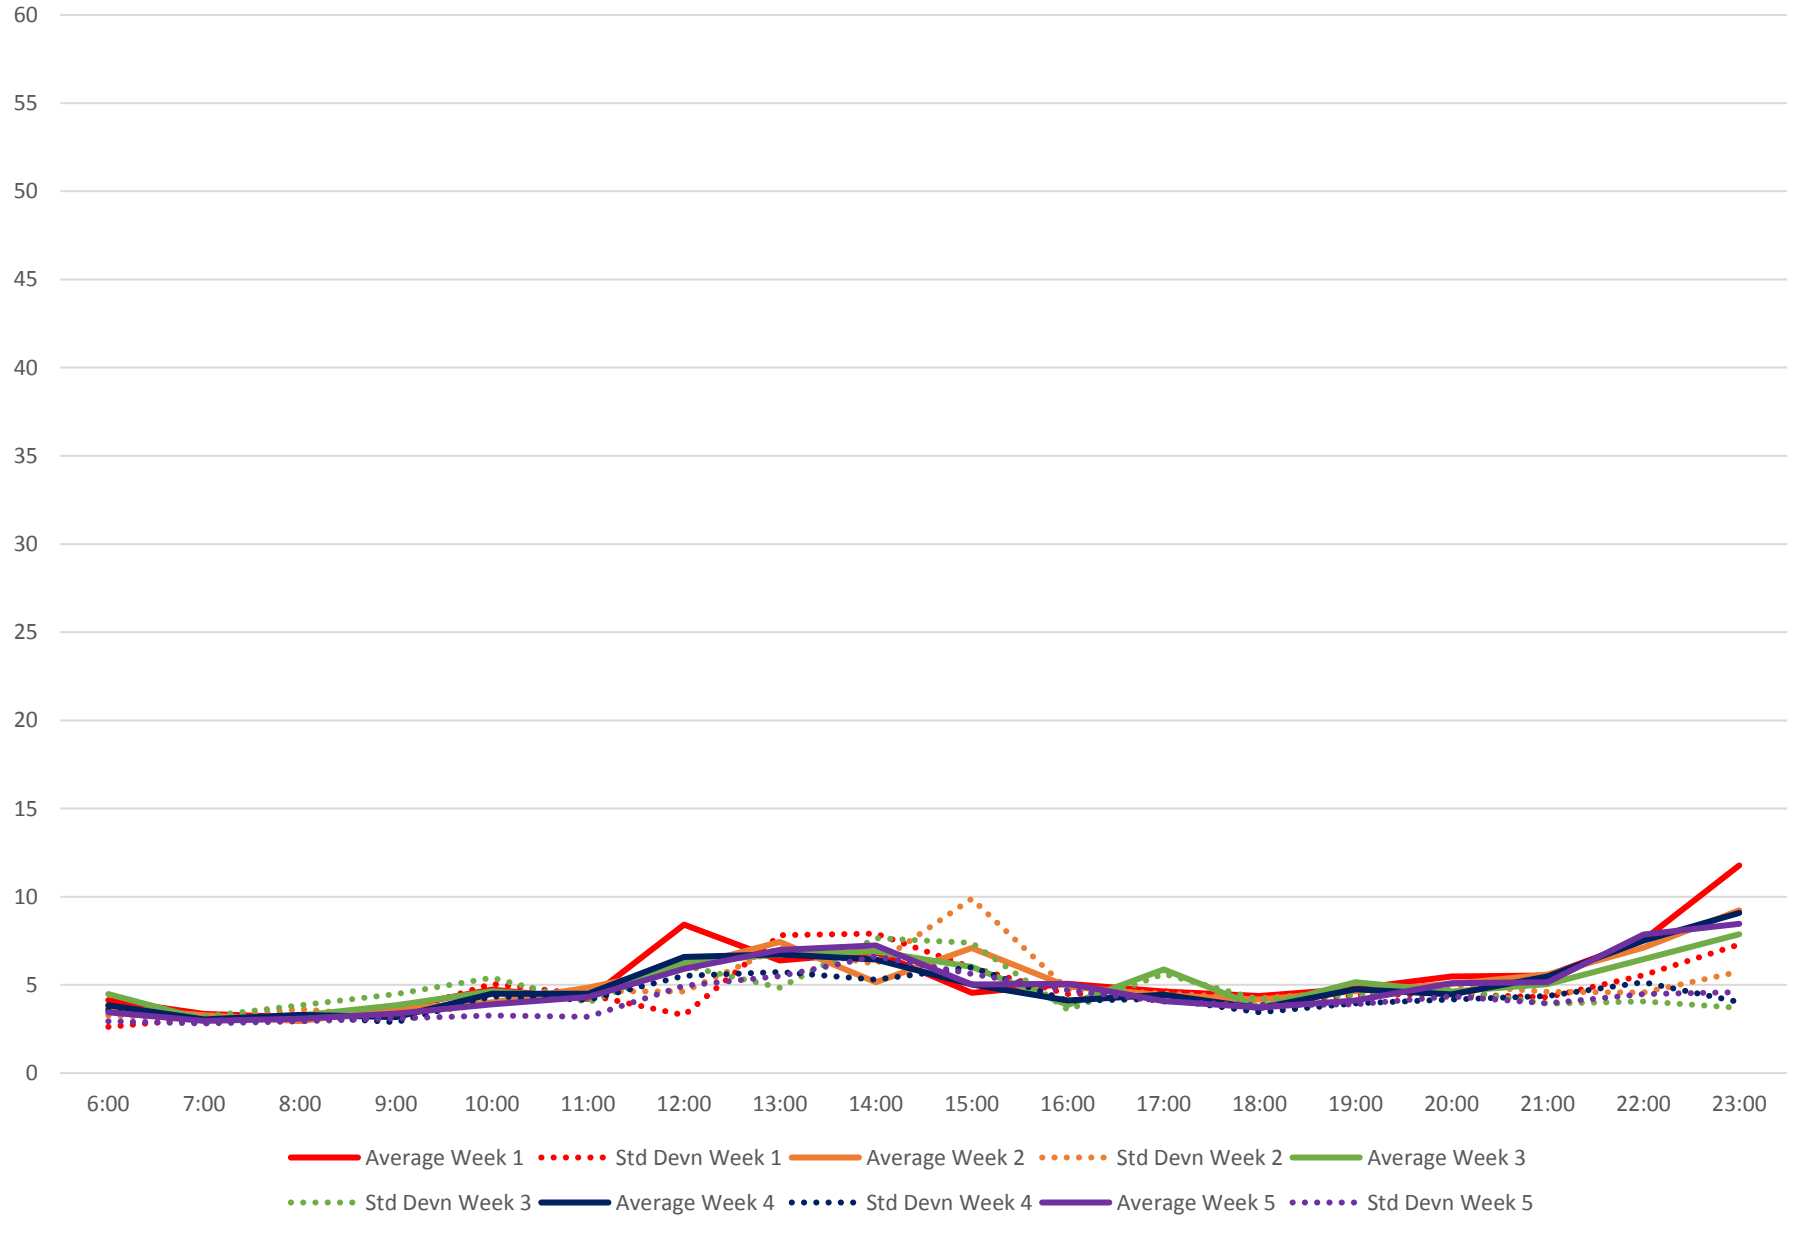

35 Jane Headways at Lawrence Southbound October 2020 Weekday Statistics

35 Jane Headways at Lawrence Southbound October 2020

35 Jane Headways at Lawrence Southbound October 2020

Quartiles Week 1

35 Jane Headways at Lawrence Southbound October 2020

35 Jane Headways at Lawrence Southbound October 2020

Quartiles Week 2

35 Jane Headways at Lawrence Southbound October 2020

35 Jane Headways at Lawrence Southbound October 2020

Quartiles Week 3

35 Jane Headways at Lawrence Southbound October 2020

35 Jane Headways at Lawrence Southbound October 2020

Quartiles Week 4

35 Jane Headways at Lawrence Southbound October 2020

35 Jane Headways at Lawrence Southbound October 2020

Quartiles Week 5

35 Jane Headways at Lawrence Southbound October 2020 Saturday Statistics

35 Jane Headways at Lawrence Southbound October 2020

35 Jane Headways at Lawrence Southbound October 2020 Quartiles Saturdays

35 Jane Headways at Lawrence Southbound October 2020 Sunday Statistics

35 Jane Headways at Lawrence Southbound October 2020