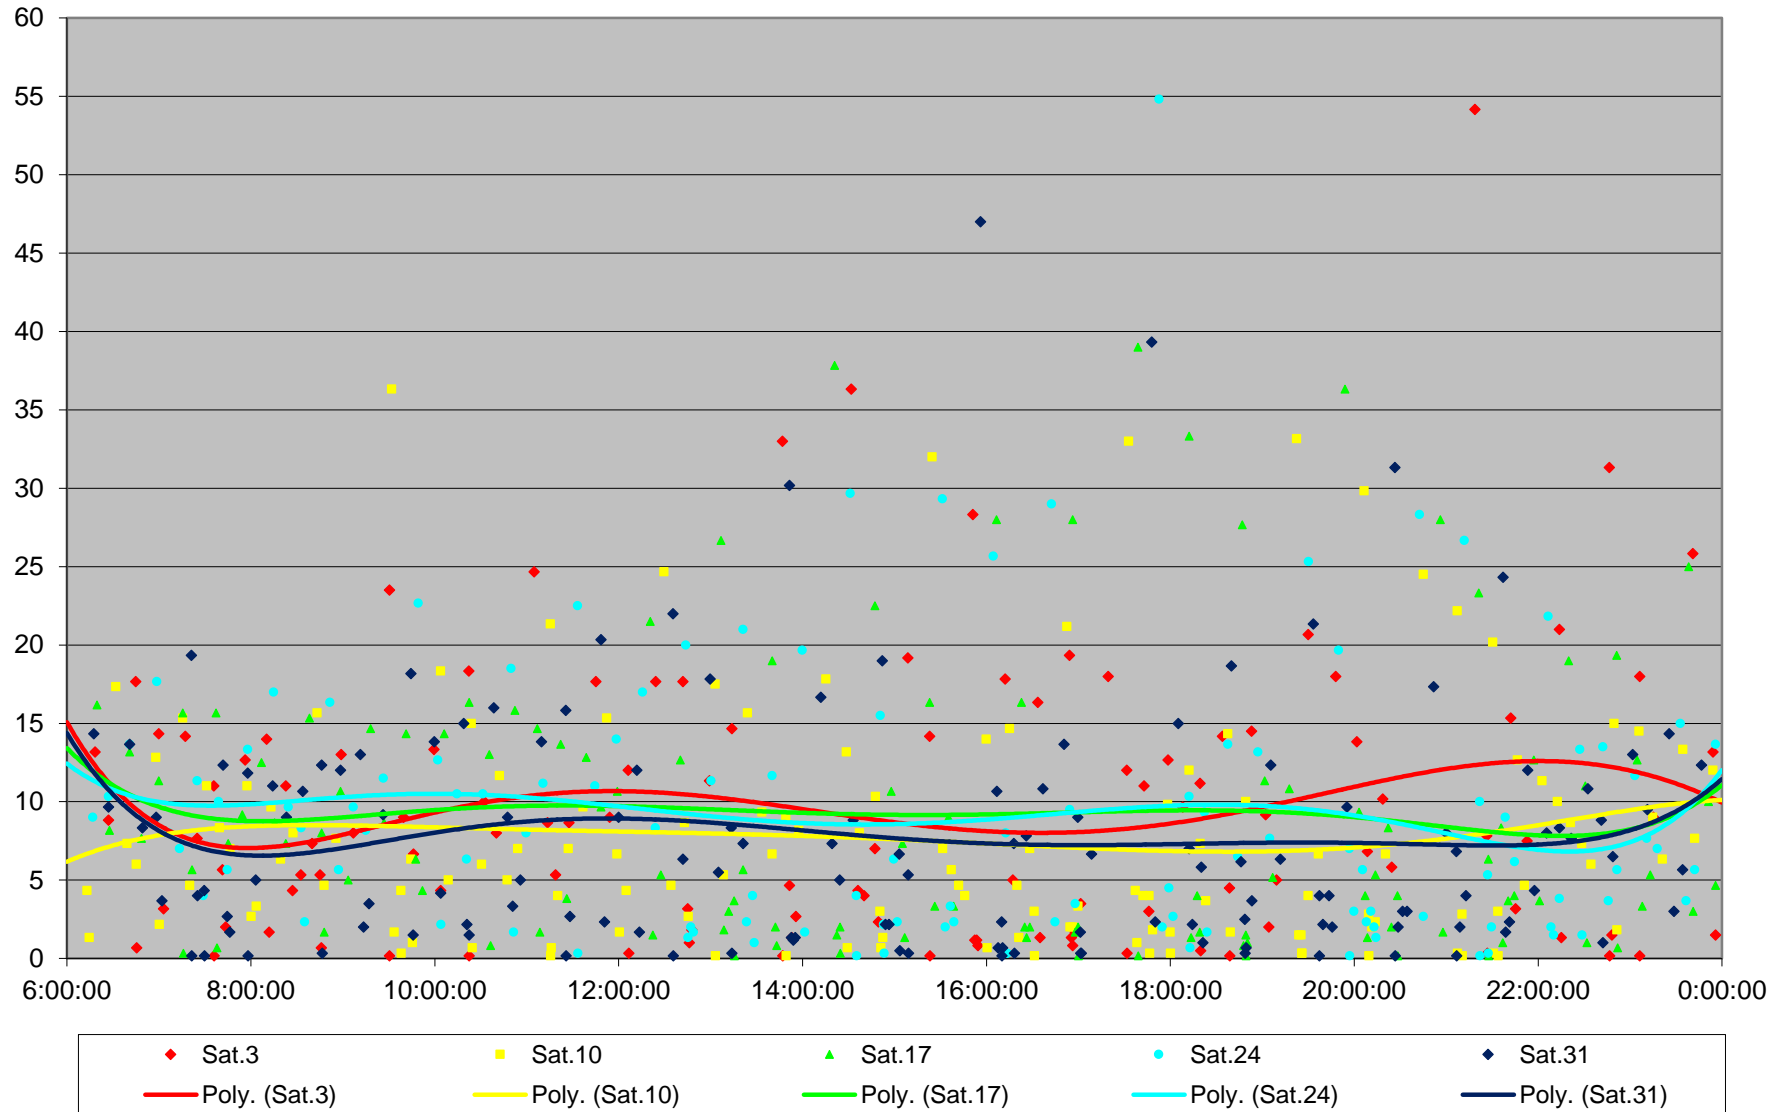

35 Jane Headways at Lawrence Southbound October 2020 Weekday Statistics

35 Jane Headways at Lawrence Southbound October 2020

35 Jane Headways at Lawrence Southbound October 2020

Quartiles Week 1

35 Jane Headways at Lawrence Southbound October 2020

35 Jane Headways at Lawrence Southbound October 2020

Quartiles Week 4

35 Jane Headways at Lawrence Southbound October 2020

35 Jane Headways at Lawrence Southbound October 2020

Quartiles Week 5

35 Jane Headways at Lawrence Southbound October 2020 Saturday Statistics

35 Jane Headways at Lawrence Southbound October 2020

35 Jane Headways at Lawrence Southbound October 2020 Quartiles Saturdays

35 Jane Headways at Lawrence Southbound October 2020 Sunday Statistics

35 Jane Headways at Lawrence Southbound October 2020