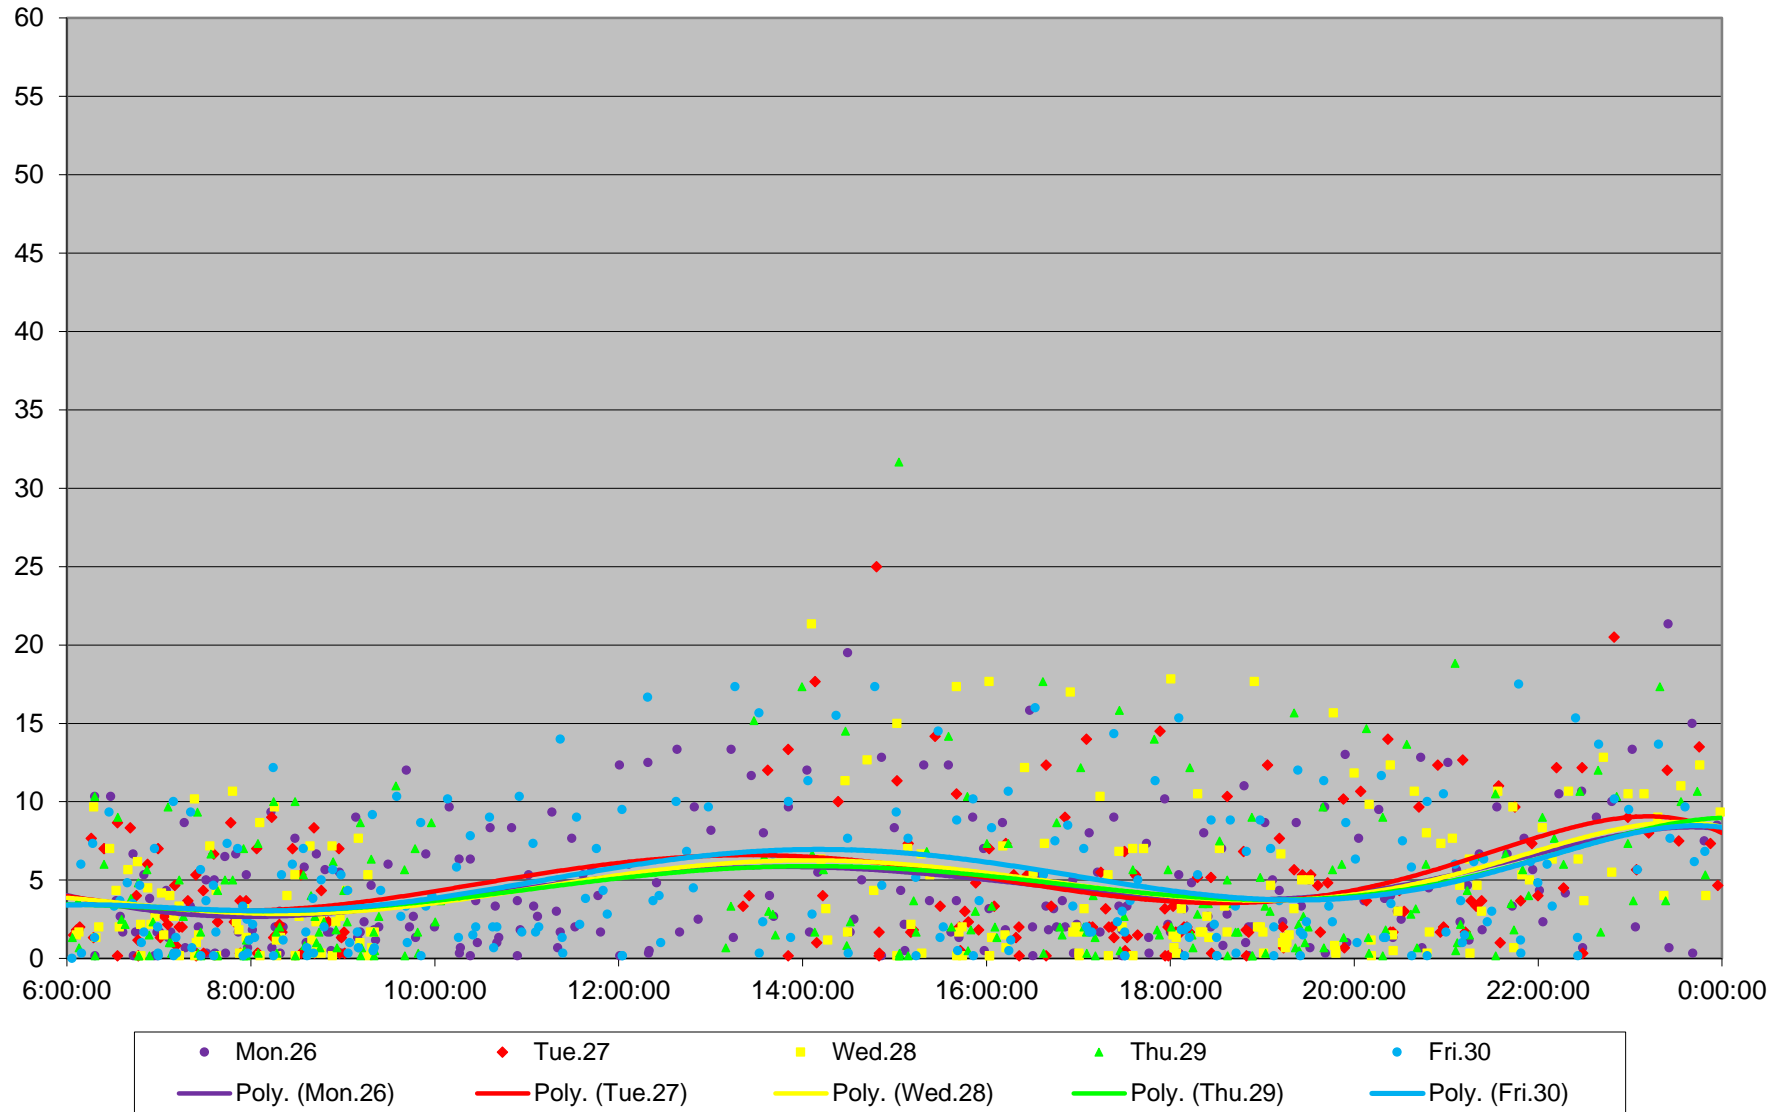

35 Jane Headways at Lawrence Southbound October 2020 Weekday Statistics

35 Jane Headways at Lawrence Southbound October 2020

35 Jane Headways at Lawrence Southbound October 2020

Quartiles Week 1

35 Jane Headways at Lawrence Southbound October 2020

35 Jane Headways at Lawrence Southbound October 2020

Quartiles Week 2

35 Jane Headways at Lawrence Southbound October 2020

35 Jane Headways at Lawrence Southbound October 2020

Quartiles Week 3

35 Jane Headways at Lawrence Southbound October 2020

35 Jane Headways at Lawrence Southbound October 2020

Quartiles Week 4

35 Jane Headways at Lawrence Southbound October 2020

35 Jane Headways at Lawrence Southbound October 2020

Quartiles Week 5

35 Jane Headways at Lawrence Southbound October 2020 Saturday Statistics

35 Jane Headways at Lawrence Southbound October 2020

35 Jane Headways at Lawrence Southbound October 2020 Quartiles Saturdays

35 Jane Headways at Lawrence Southbound October 2020 Sunday Statistics

35 Jane Headways at Lawrence Southbound October 2020