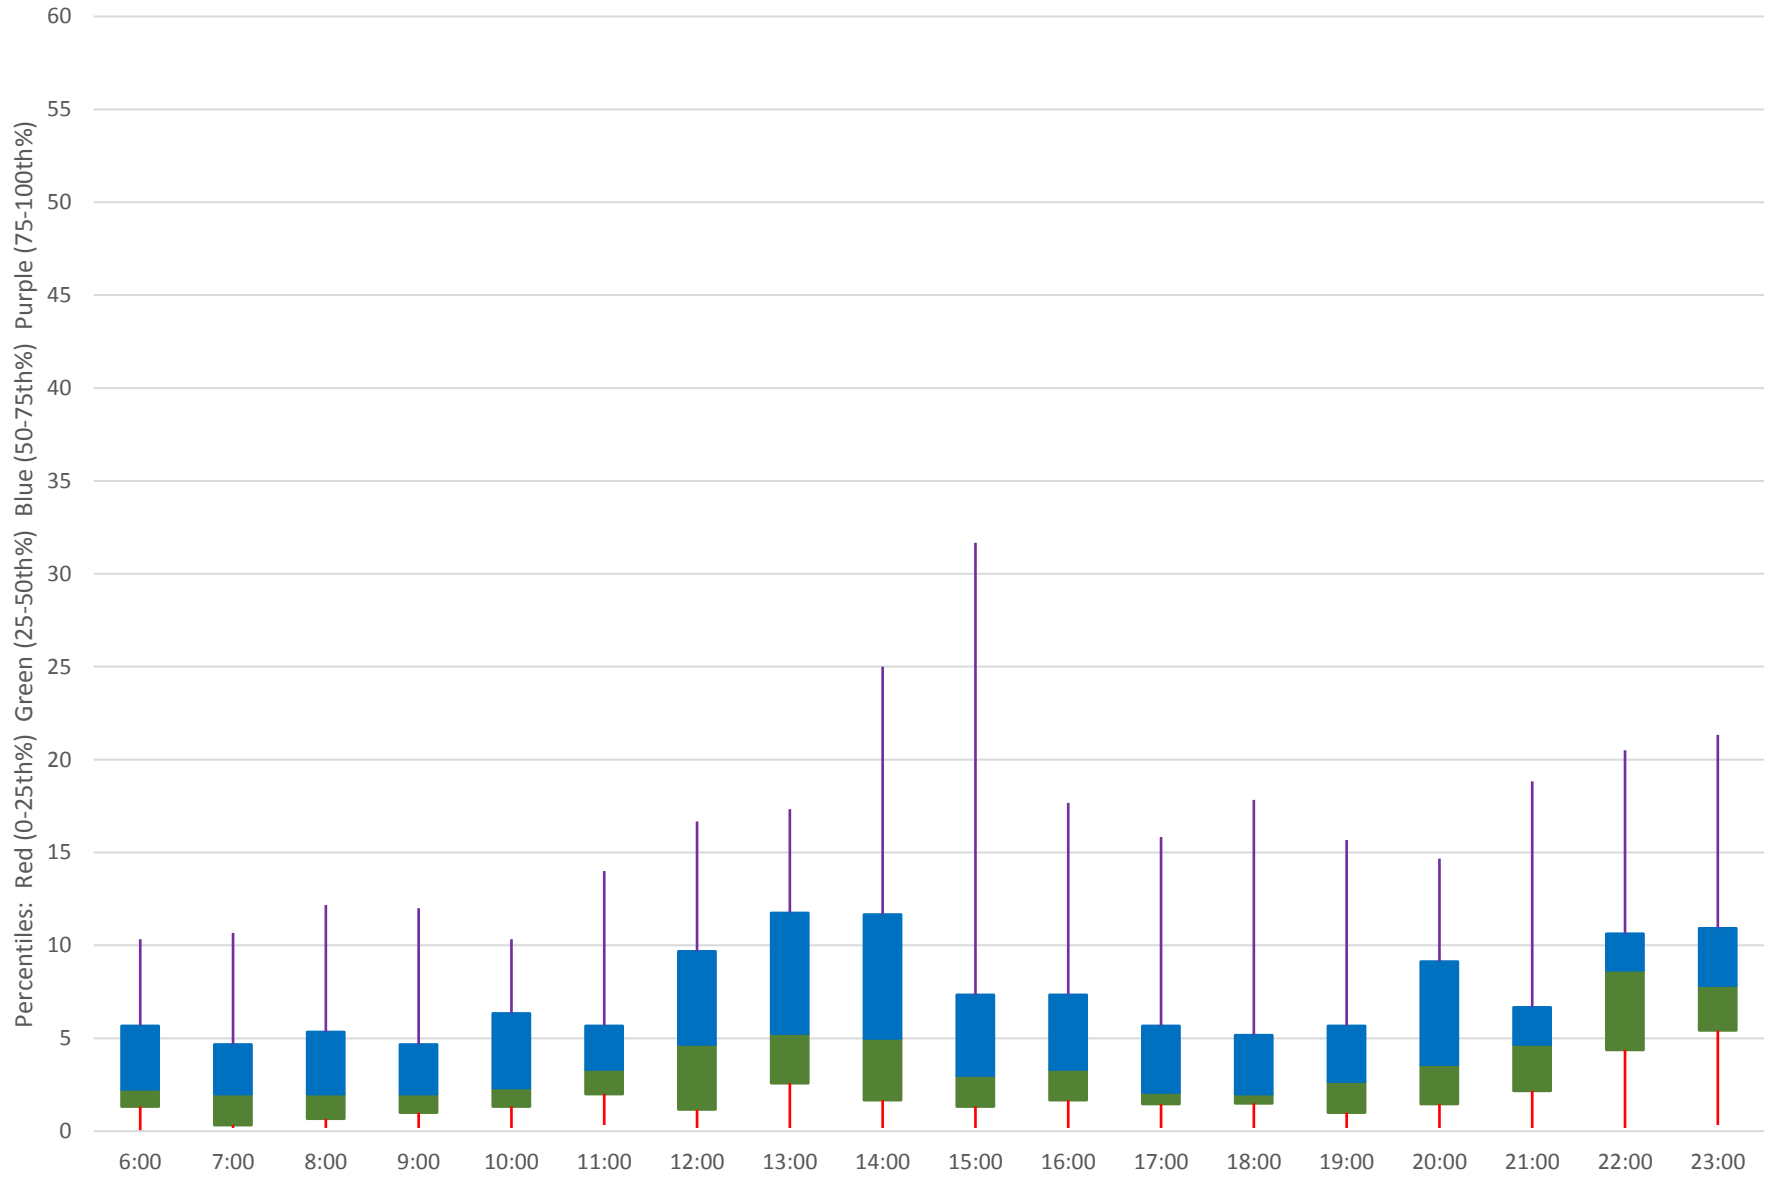

35 Jane Headways at Lawrence Southbound October 2020 Weekday Statistics

35 Jane Headways at Lawrence Southbound October 2020

35 Jane Headways at Lawrence Southbound October 2020

Quartiles Week 1

35 Jane Headways at Lawrence Southbound October 2020

35 Jane Headways at Lawrence Southbound October 2020

Quartiles Week 4

35 Jane Headways at Lawrence Southbound October 2020

35 Jane Headways at Lawrence Southbound October 2020

Quartiles Week 5

35 Jane Headways at Lawrence Southbound October 2020 Saturday Statistics

35 Jane Headways at Lawrence Southbound October 2020

35 Jane Headways at Lawrence Southbound October 2020 Quartiles Saturdays

35 Jane Headways at Lawrence Southbound October 2020 Sunday Statistics

35 Jane Headways at Lawrence Southbound October 2020

35 Jane Headways at Lawrence Southbound October 2020

Quartiles Sundays/Holidays