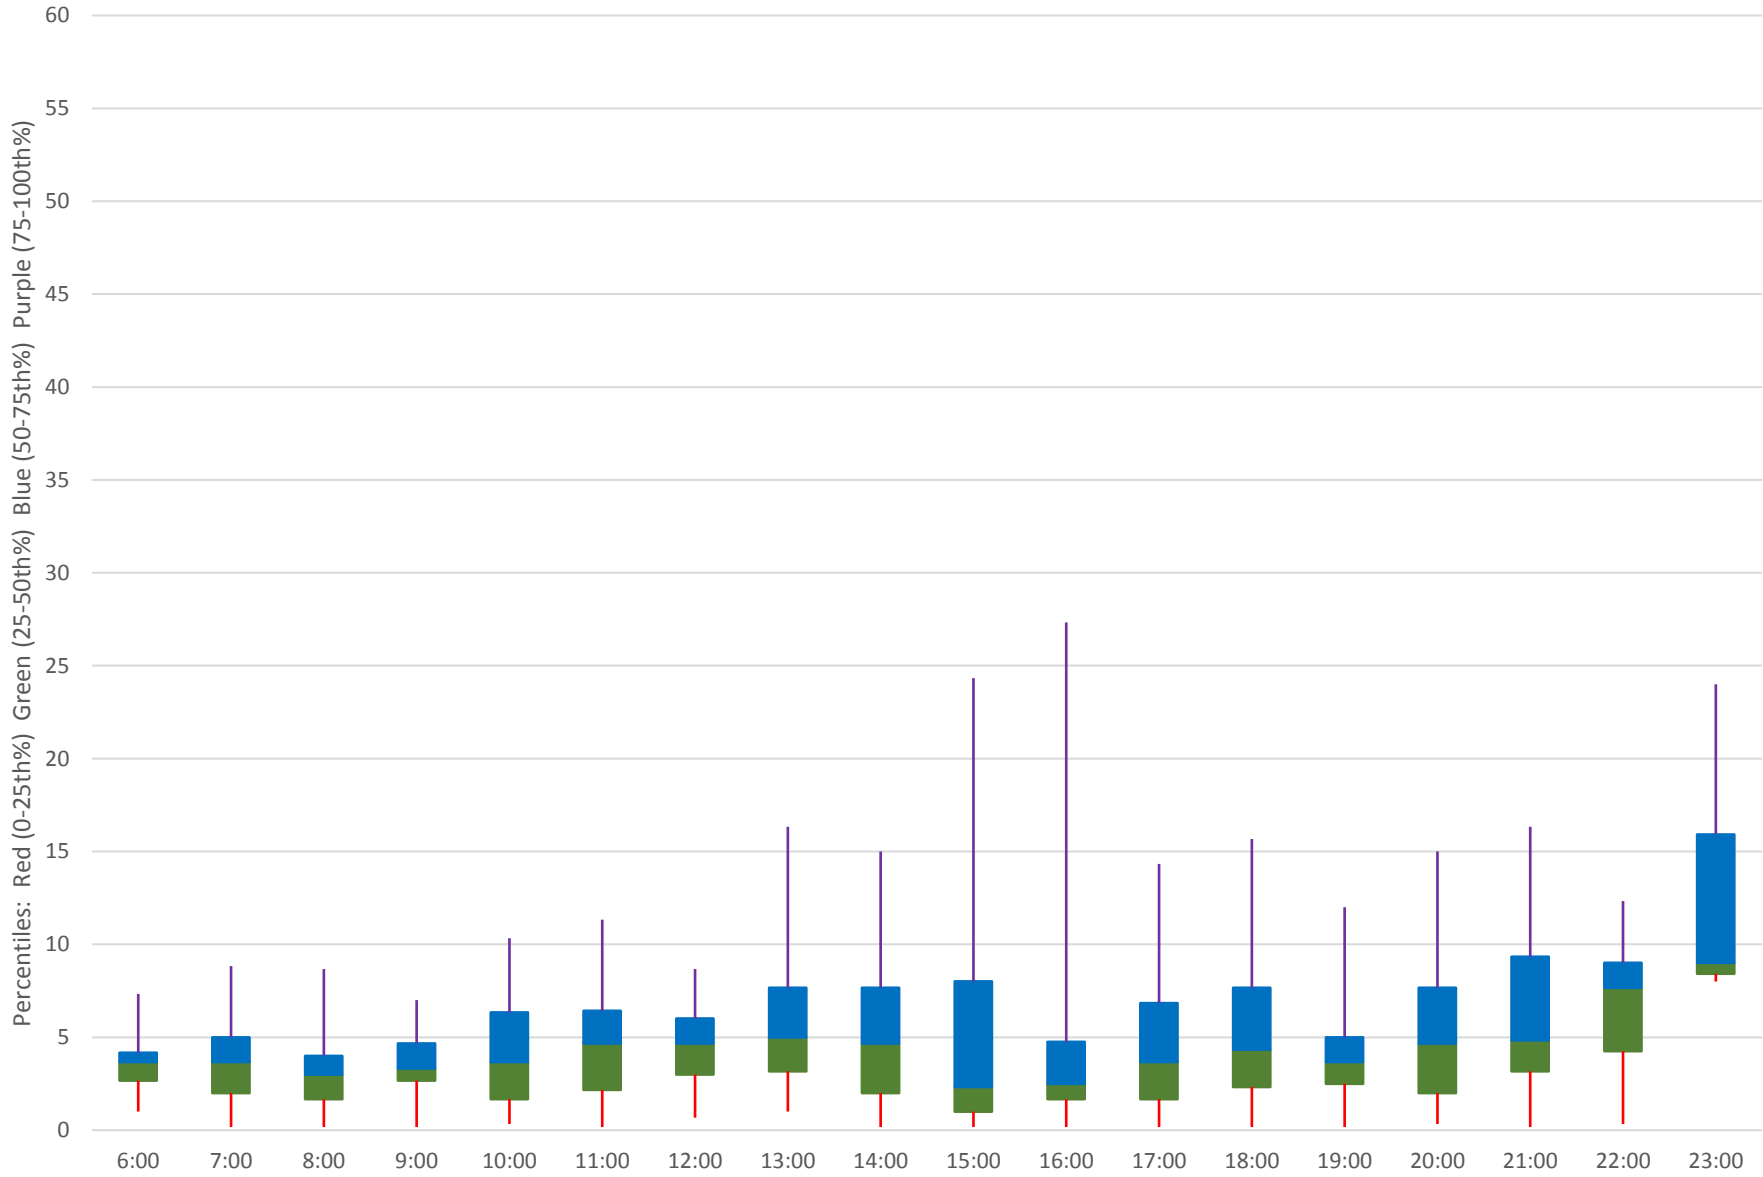

35 Jane Headways at N of Jane Stn Northbound October 2020 Weekday Statistics

35 Jane Headways at N of Jane Stn Northbound October 2020

35 Jane Headways at N of Jane Stn Northbound October 2020

Quartiles Week 1

35 Jane Headways at N of Jane Stn Northbound October 2020

35 Jane Headways at N of Jane Stn Northbound October 2020 Quartiles Week 2

35 Jane Headways at N of Jane Stn Northbound October 2020

35 Jane Headways at N of Jane Stn Northbound October 2020 Quartiles Week 3

35 Jane Headways at N of Jane Stn Northbound October 2020 Saturday Statistics

35 Jane Headways at N of Jane Stn Northbound October 2020

35 Jane Headways at N of Jane Stn Northbound October 2020 Quartiles Saturdays

35 Jane Headways at N of Jane Stn Northbound October 2020 Sunday Statistics

35 Jane Headways at N of Jane Stn Northbound October 2020

35 Jane Headways at N of Jane Stn Northbound October 2020 Quartiles Sundays/Holidays