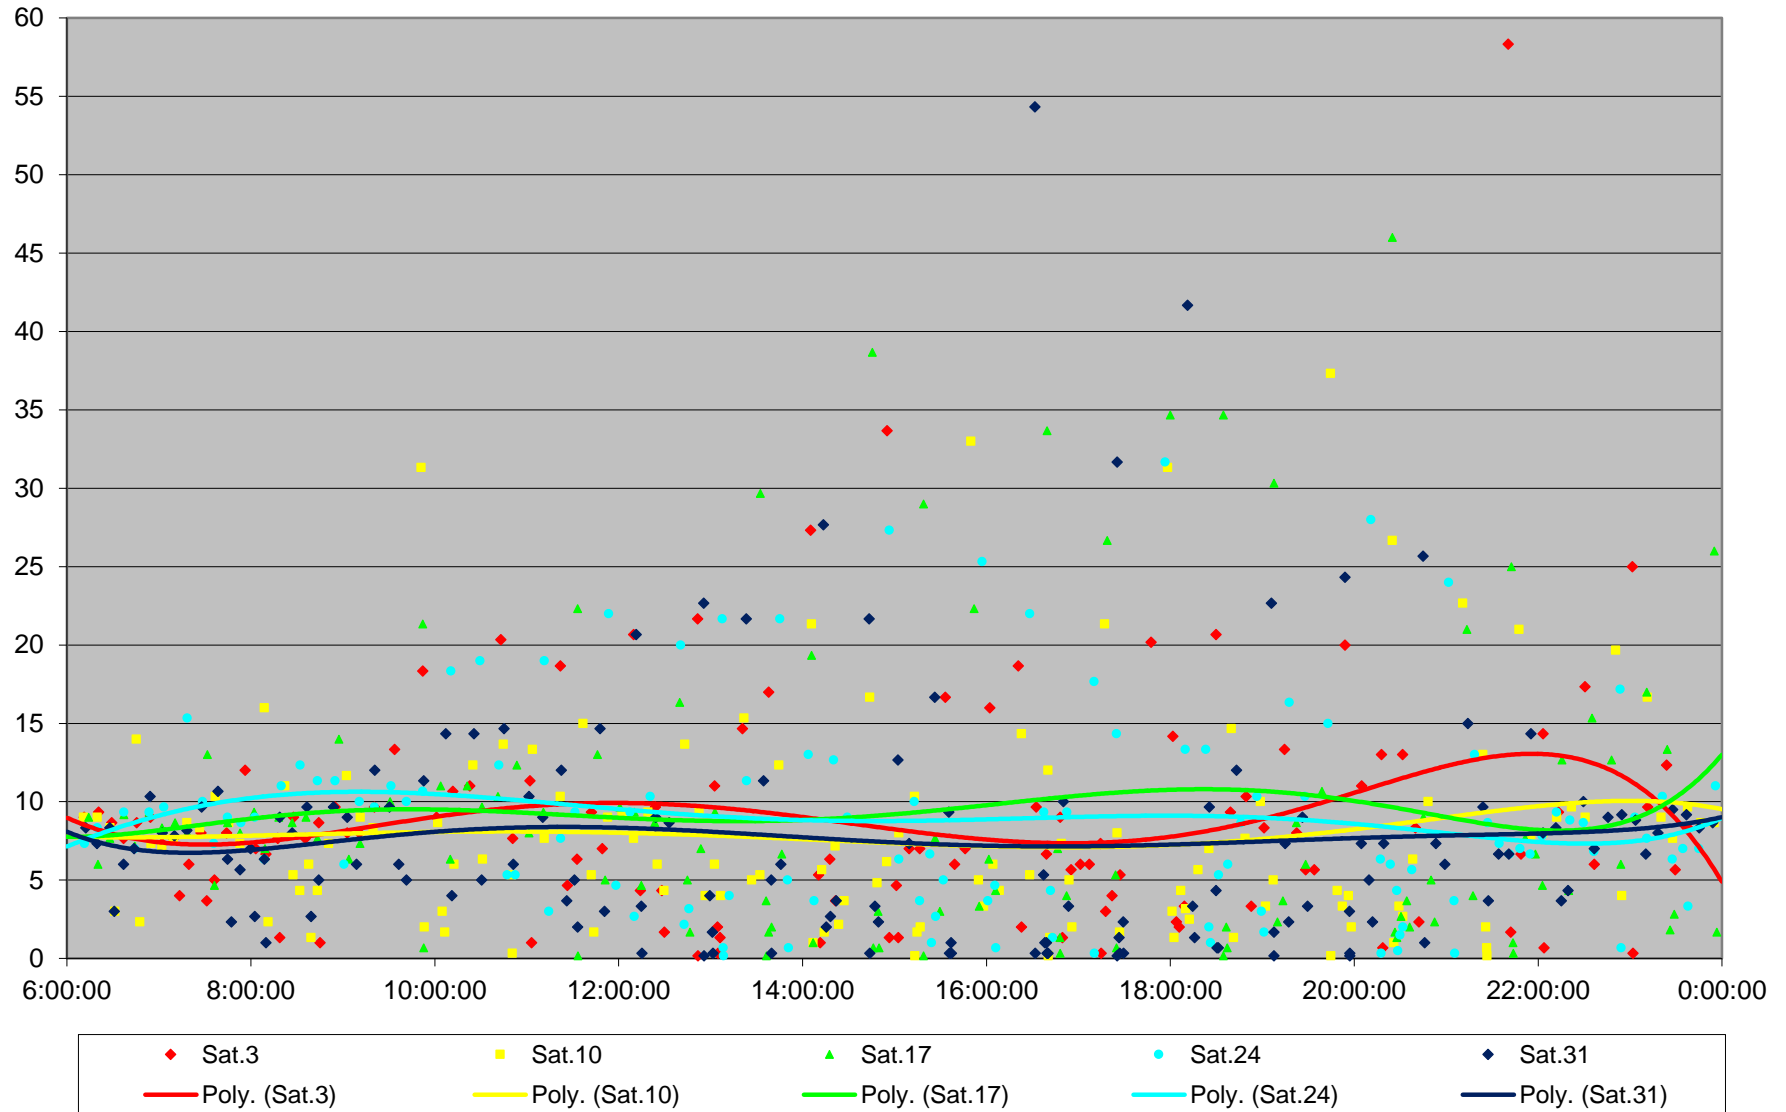

35 Jane Headways at N of Jane Stn Northbound October 2020 Saturday Statistics

35 Jane Headways at N of Jane Stn Northbound October 2020

35 Jane Headways at N of Jane Stn Northbound October 2020 Quartiles Saturdays