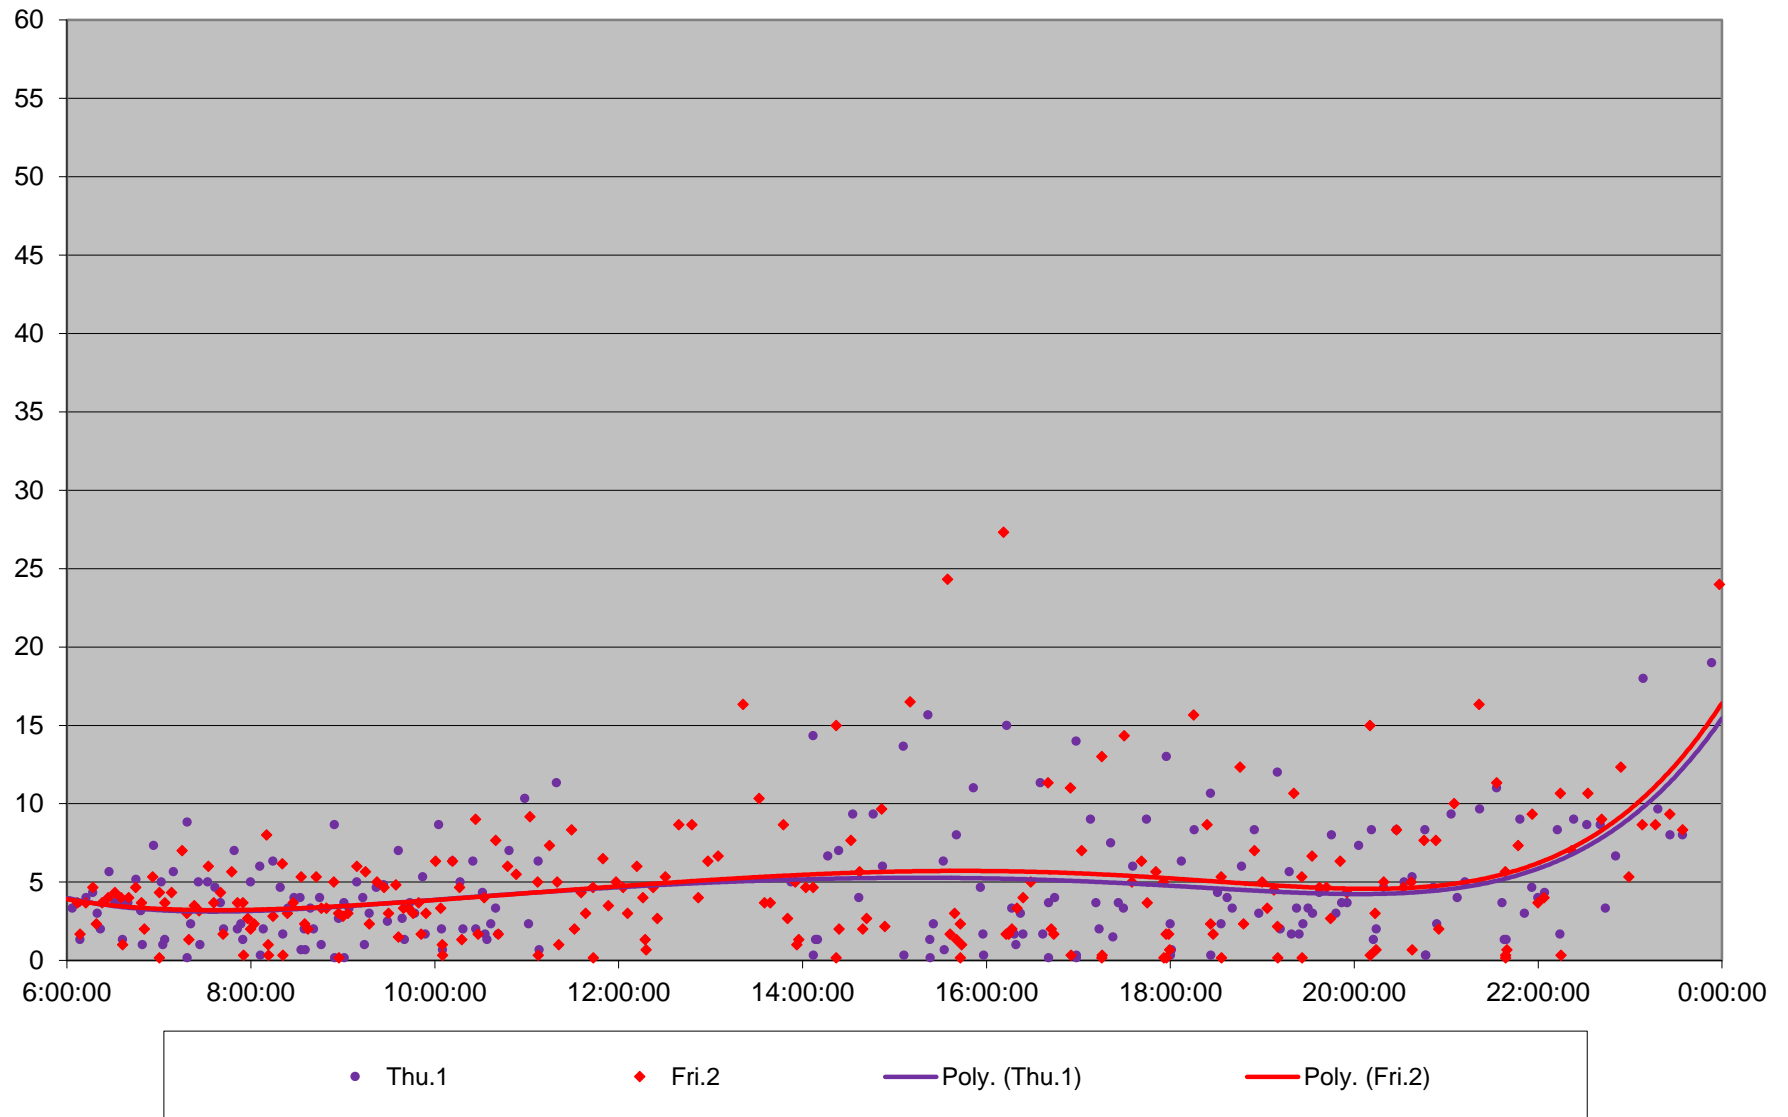

35 Jane Headways at N of Jane Stn Northbound October 2020 Weekday Statistics

35 Jane Headways at N of Jane Stn Northbound October 2020

35 Jane Headways at N of Jane Stn Northbound October 2020

Quartiles Week 1