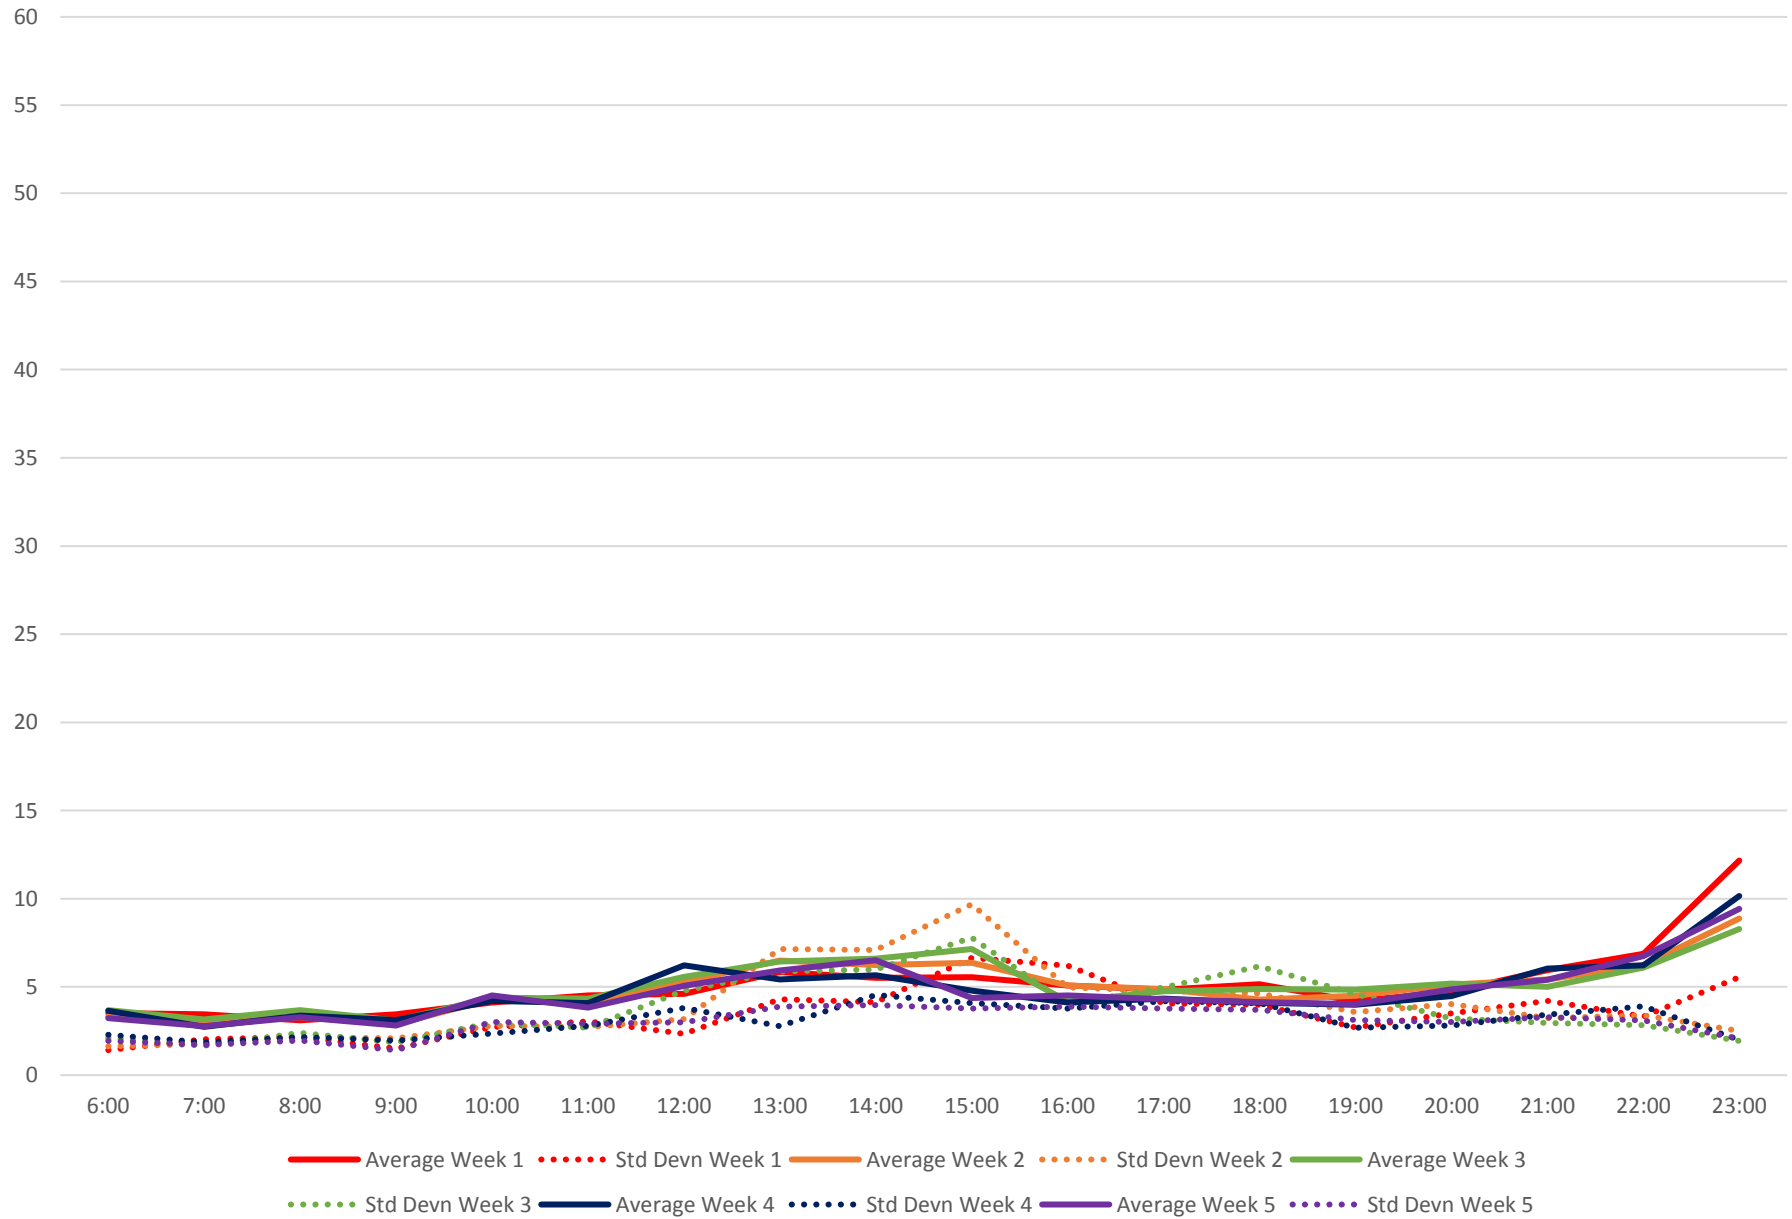

35 Jane Headways at N of Jane Stn Northbound October 2020 Weekday Statistics

35 Jane Headways at N of Jane Stn Northbound October 2020

35 Jane Headways at N of Jane Stn Northbound October 2020

Quartiles Week 1

35 Jane Headways at N of Jane Stn Northbound October 2020

35 Jane Headways at N of Jane Stn Northbound October 2020 Quartiles Week 2

35 Jane Headways at N of Jane Stn Northbound October 2020

35 Jane Headways at N of Jane Stn Northbound October 2020 Quartiles Week 3

35 Jane Headways at N of Jane Stn Northbound October 2020 Saturday Statistics

35 Jane Headways at N of Jane Stn Northbound October 2020

35 Jane Headways at N of Jane Stn Northbound October 2020 Quartiles Saturdays