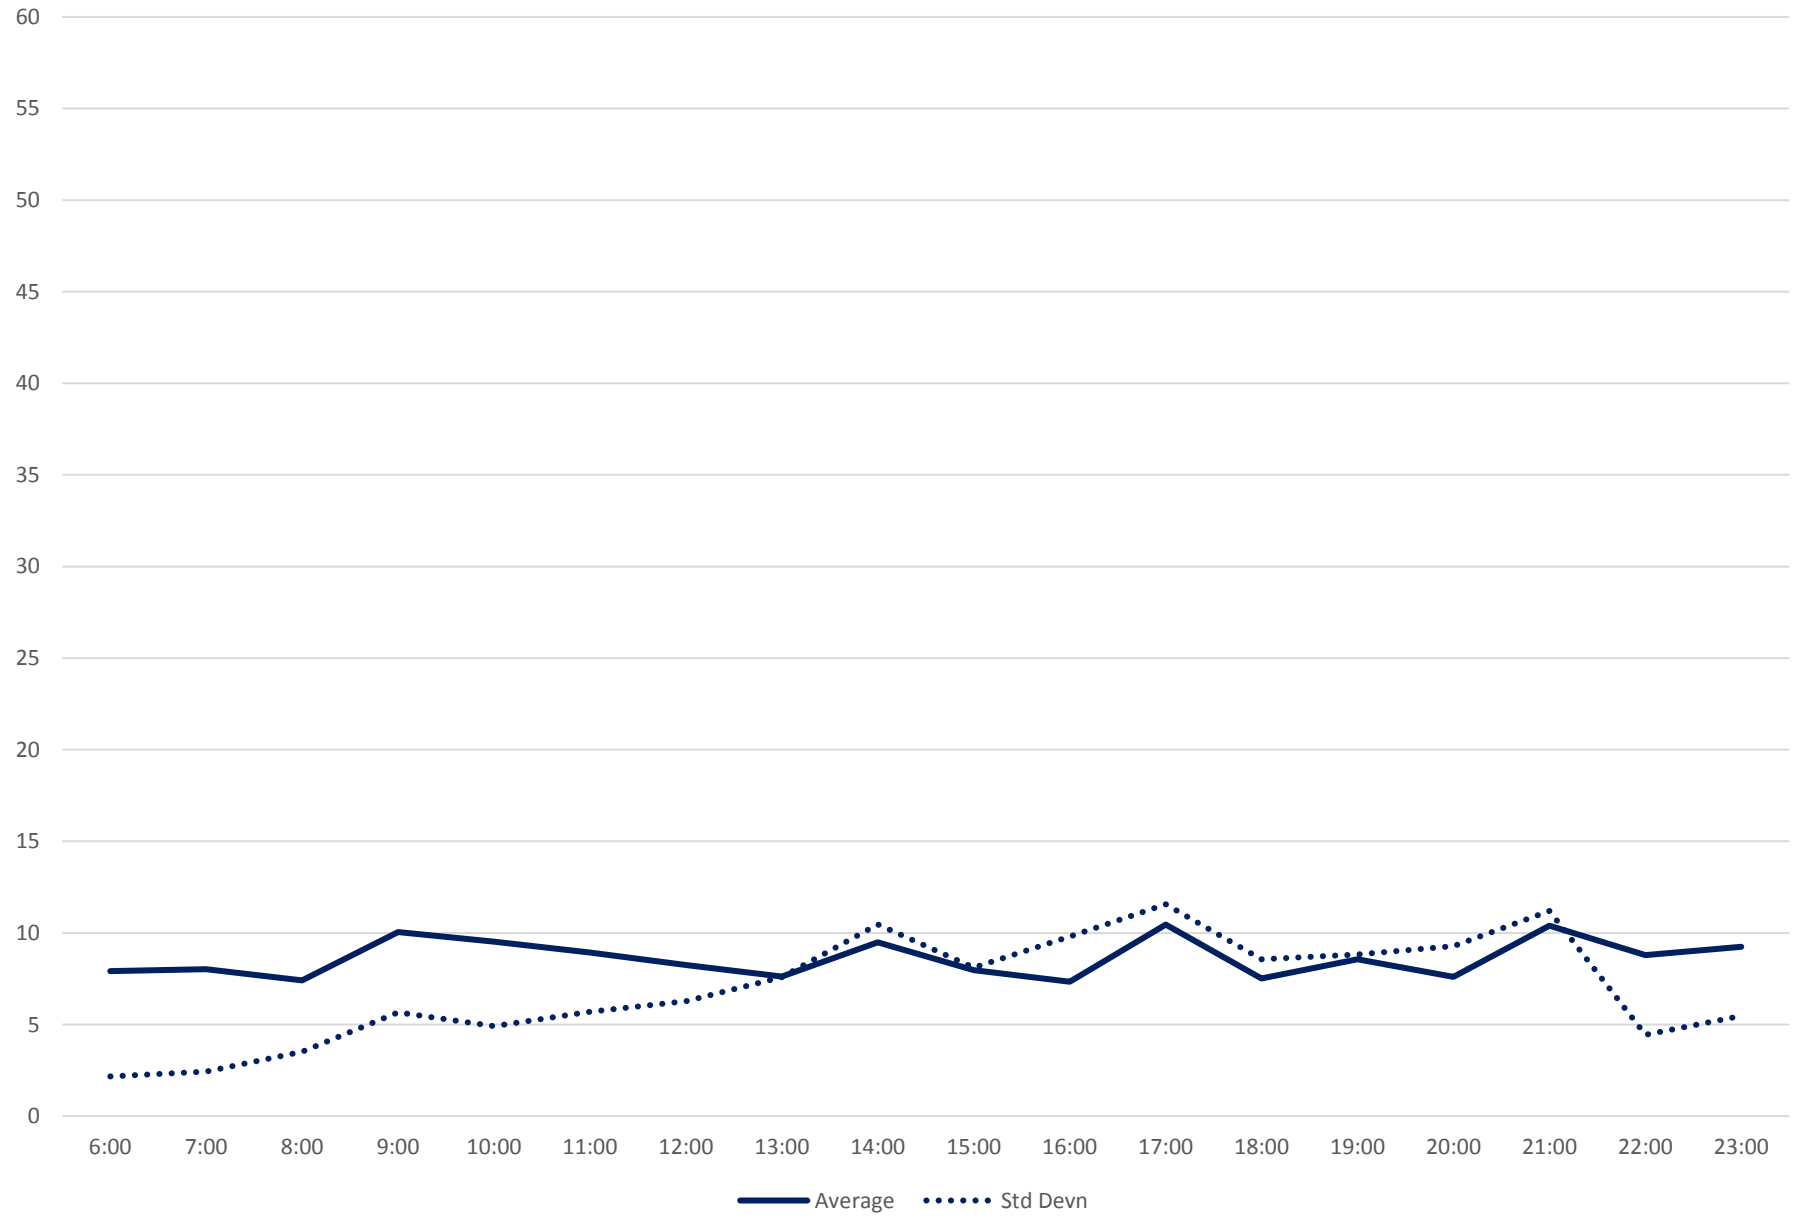

35 Jane Headways at N of Jane Stn Northbound October 2020 Weekday Statistics

35 Jane Headways at N of Jane Stn Northbound October 2020

35 Jane Headways at N of Jane Stn Northbound October 2020

Quartiles Week 1

35 Jane Headways at N of Jane Stn Northbound October 2020

35 Jane Headways at N of Jane Stn Northbound October 2020 Quartiles Week 4

35 Jane Headways at N of Jane Stn Northbound October 2020

35 Jane Headways at N of Jane Stn Northbound October 2020 Quartiles Week 5

35 Jane Headways at N of Jane Stn Northbound October 2020 Saturday Statistics

35 Jane Headways at N of Jane Stn Northbound October 2020

35 Jane Headways at N of Jane Stn Northbound October 2020 Quartiles Saturdays

35 Jane Headways at N of Jane Stn Northbound October 2020 Sunday Statistics

35 Jane Headways at N of Jane Stn Northbound October 2020

35 Jane Headways at N of Jane Stn Northbound October 2020 Quartiles Sundays/Holidays