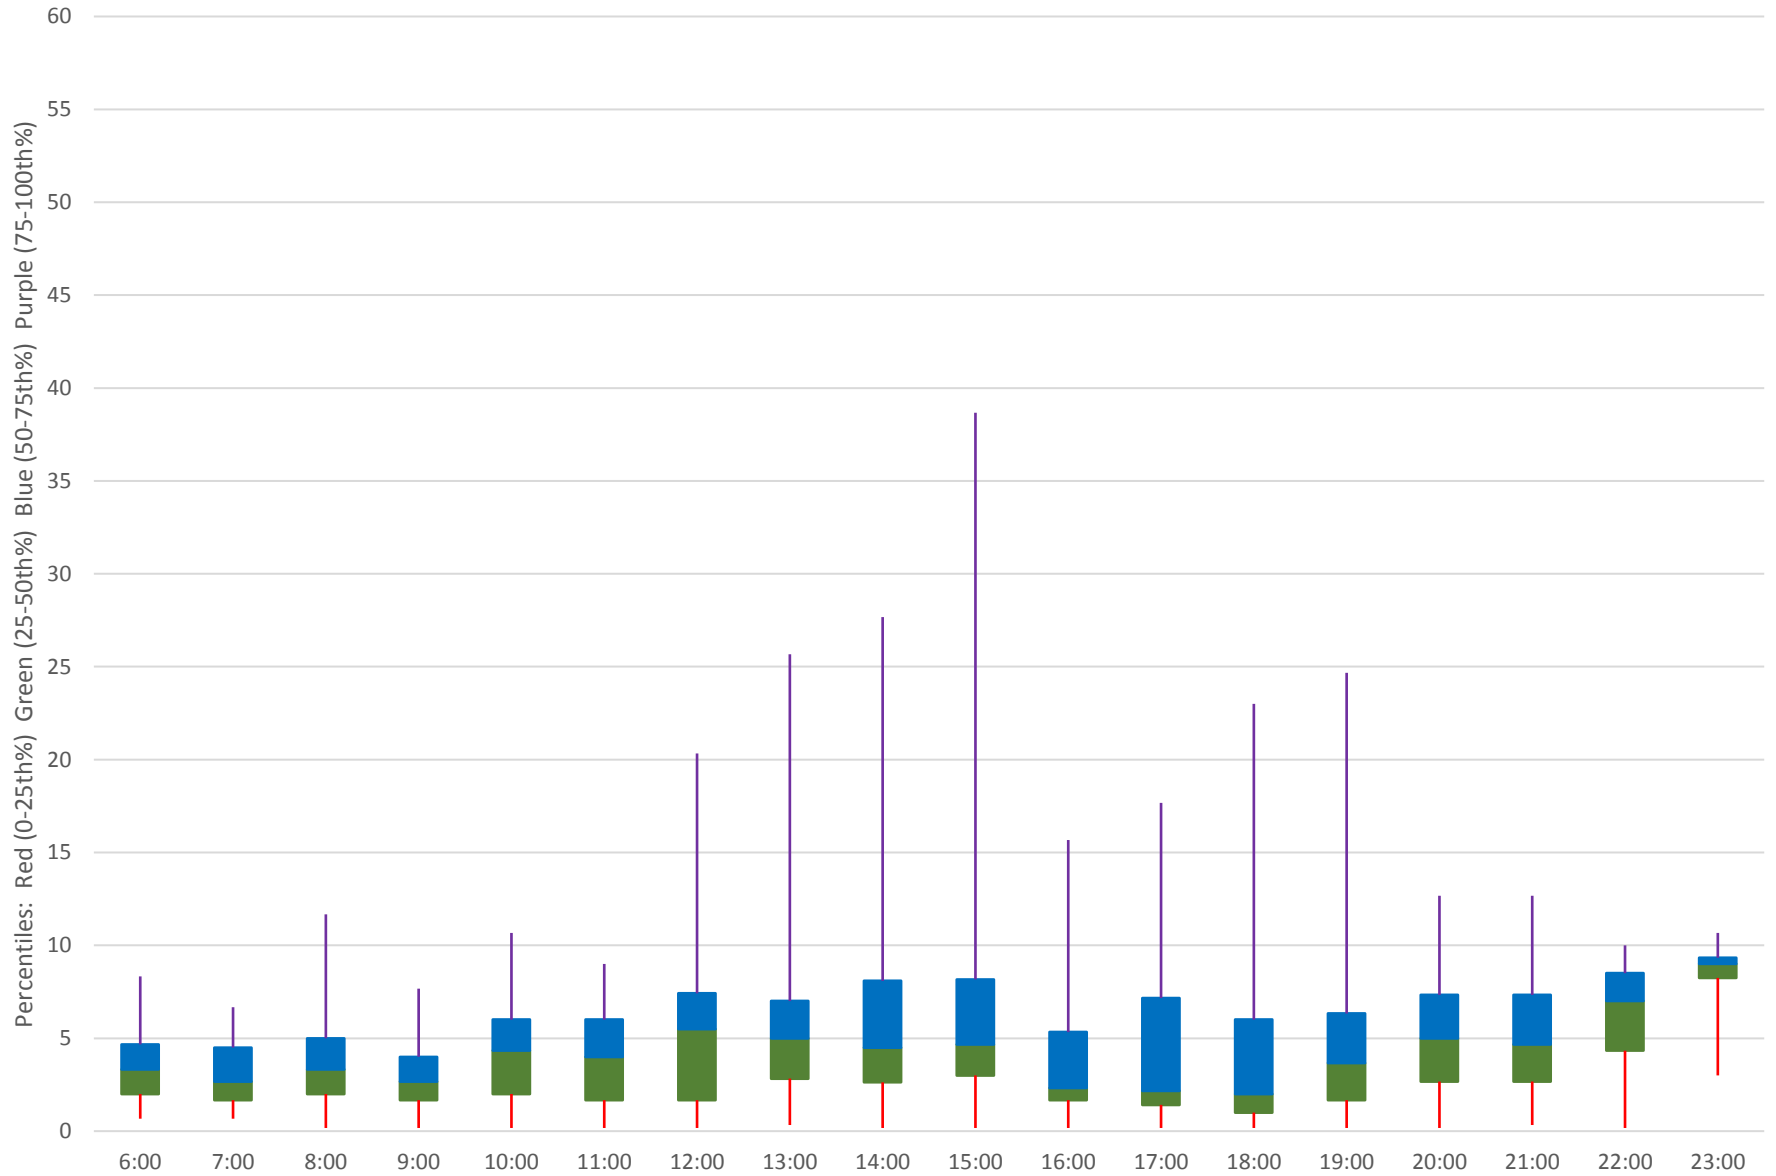

35 Jane Headways at N of Jane Stn Northbound October 2020 Weekday Statistics

35 Jane Headways at N of Jane Stn Northbound October 2020

35 Jane Headways at N of Jane Stn Northbound October 2020

Quartiles Week 1

35 Jane Headways at N of Jane Stn Northbound October 2020

35 Jane Headways at N of Jane Stn Northbound October 2020 Quartiles Week 2

35 Jane Headways at N of Jane Stn Northbound October 2020

35 Jane Headways at N of Jane Stn Northbound October 2020 Quartiles Week 3