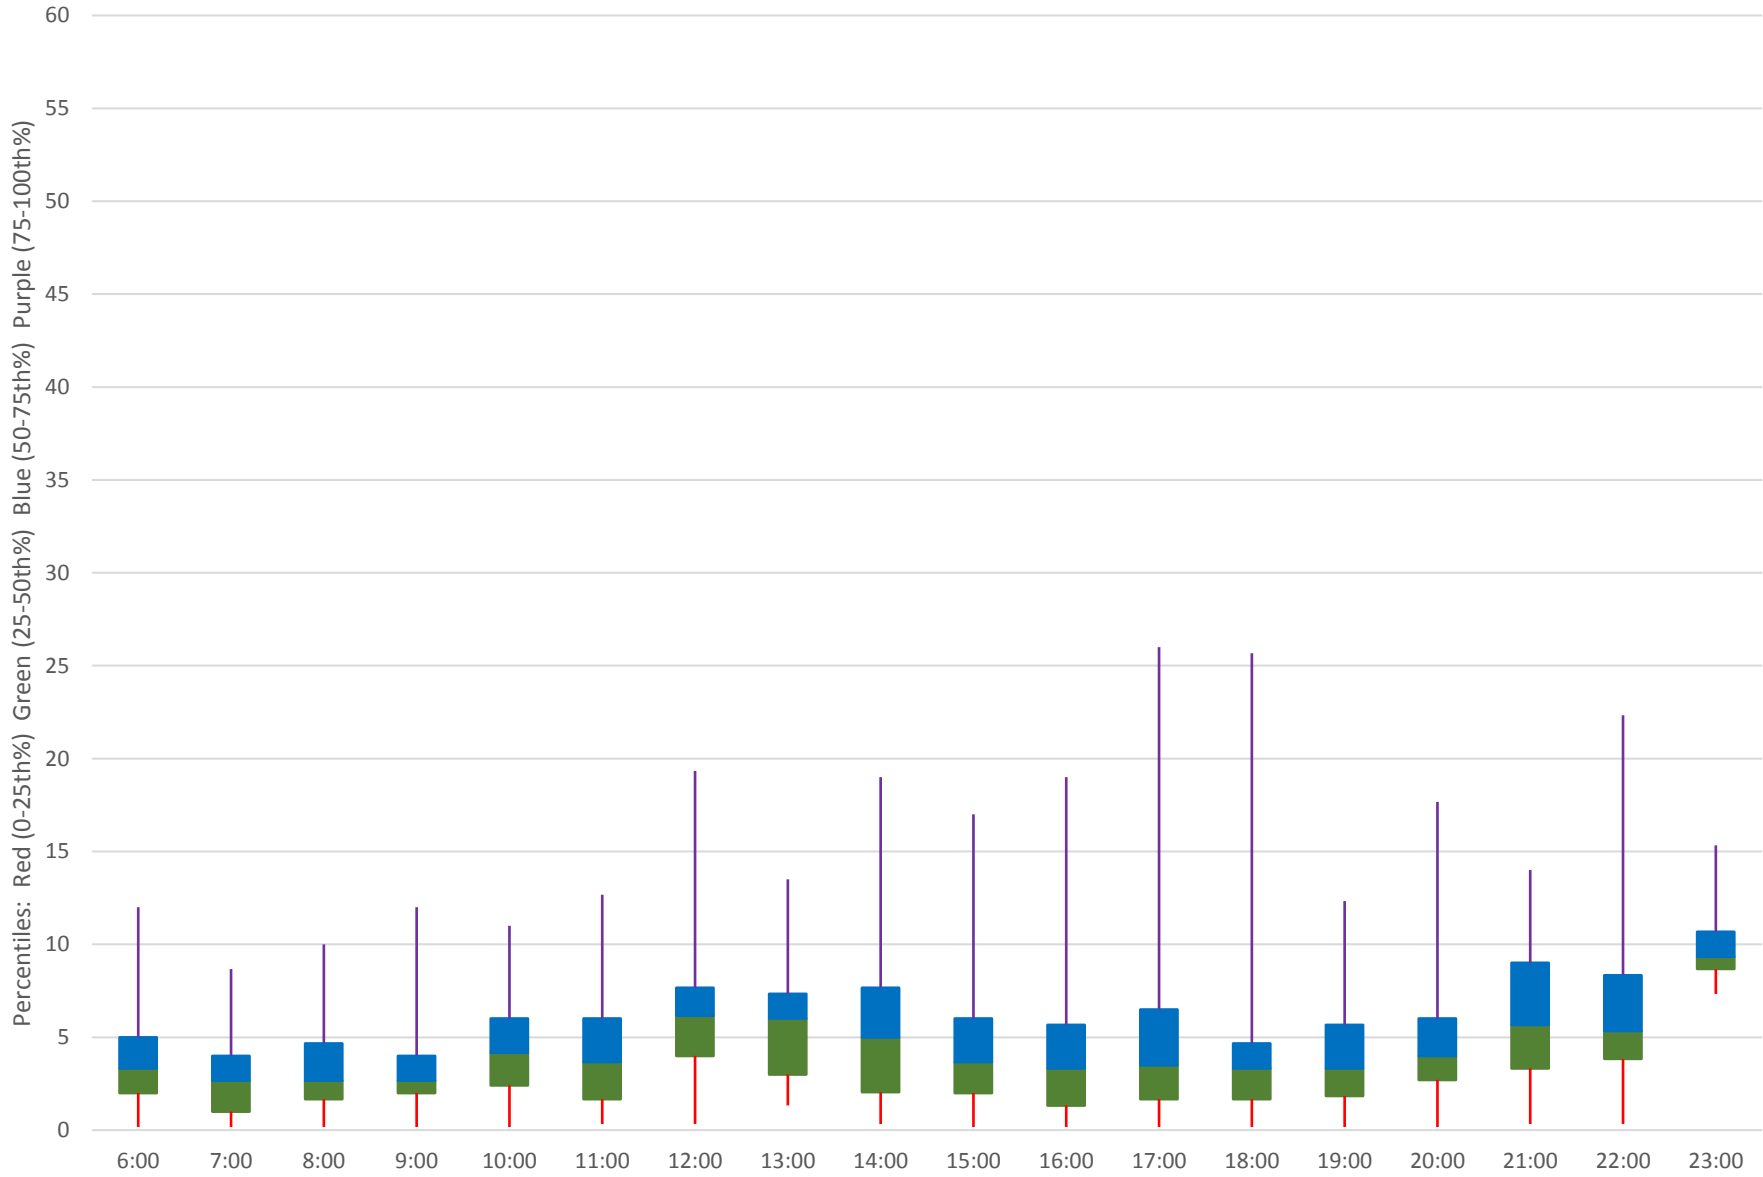

35 Jane Headways at N of Jane Stn Northbound October 2020 Quartiles Week 4