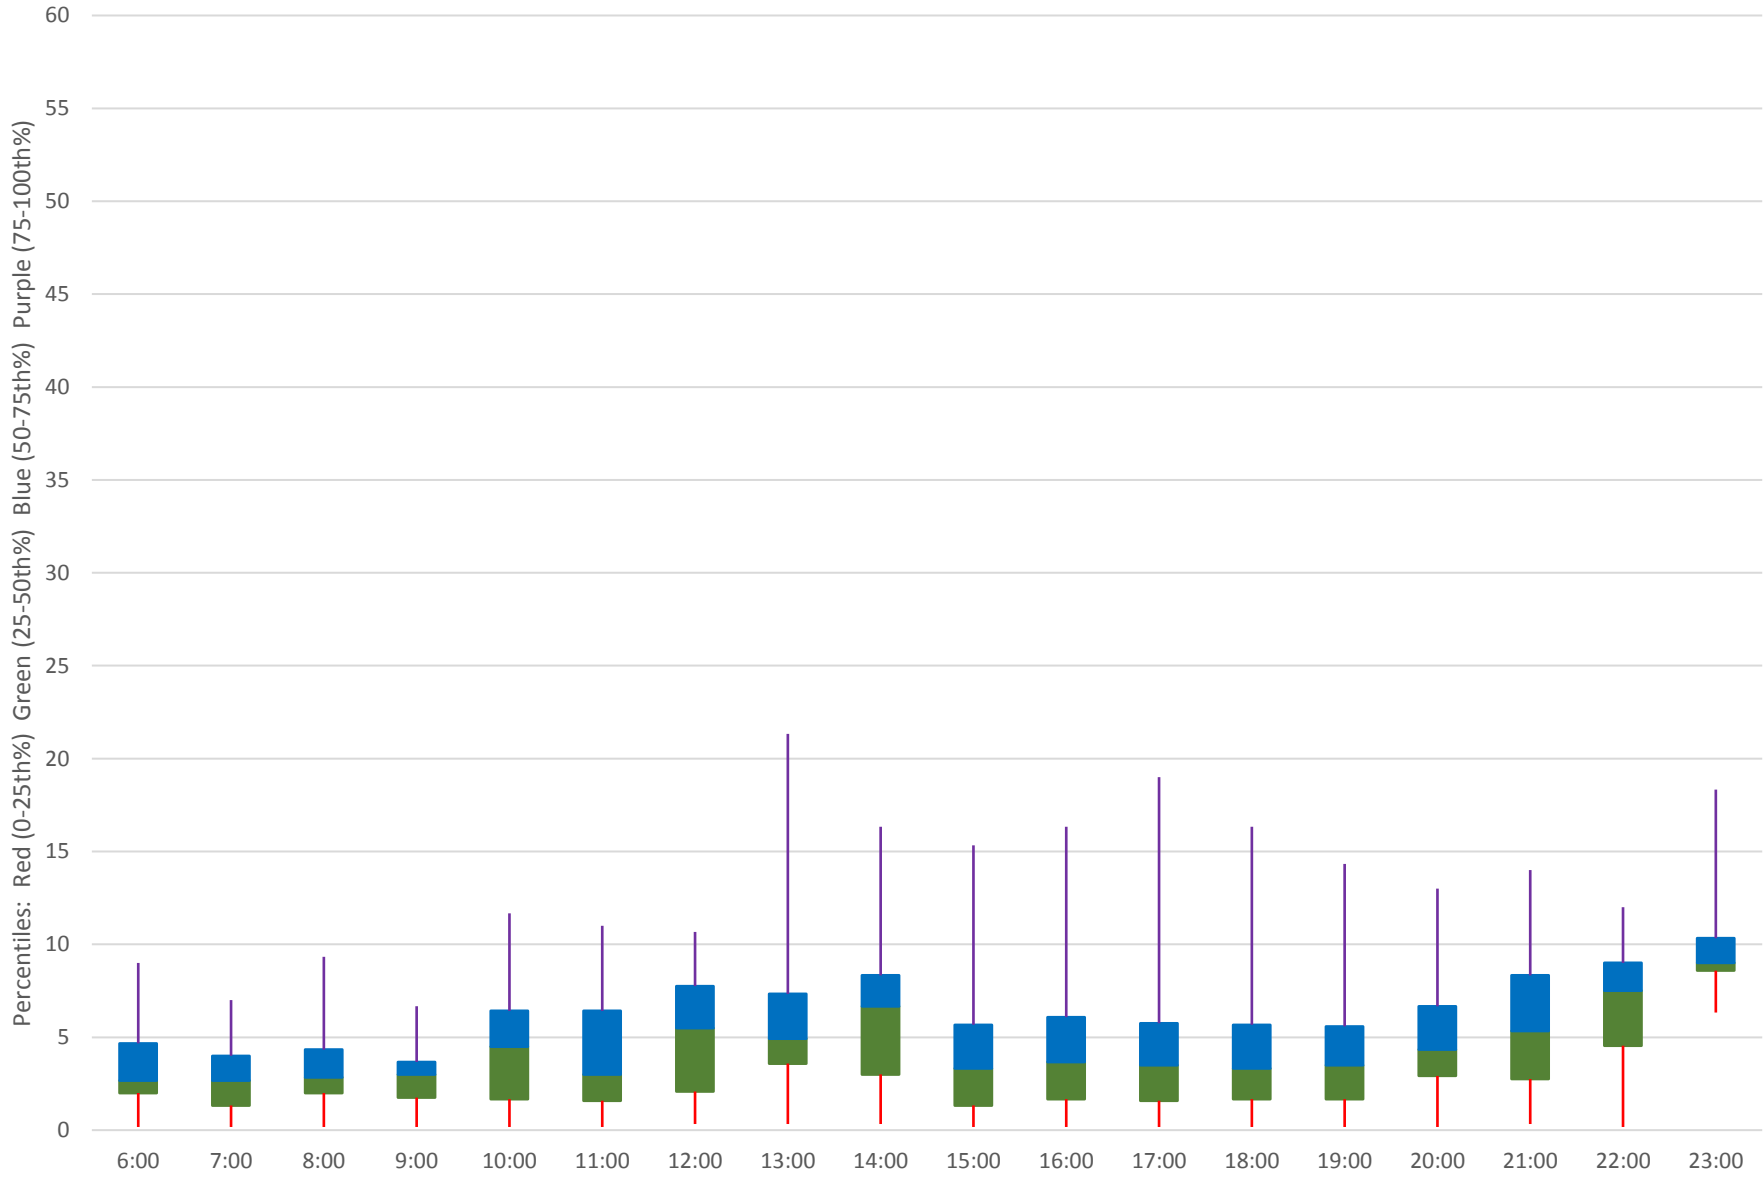

35 Jane Headways at N of Jane Stn Northbound October 2020 Saturday Statistics

35 Jane Headways at N of Jane Stn Northbound October 2020

35 Jane Headways at N of Jane Stn Northbound October 2020 Quartiles Saturdays