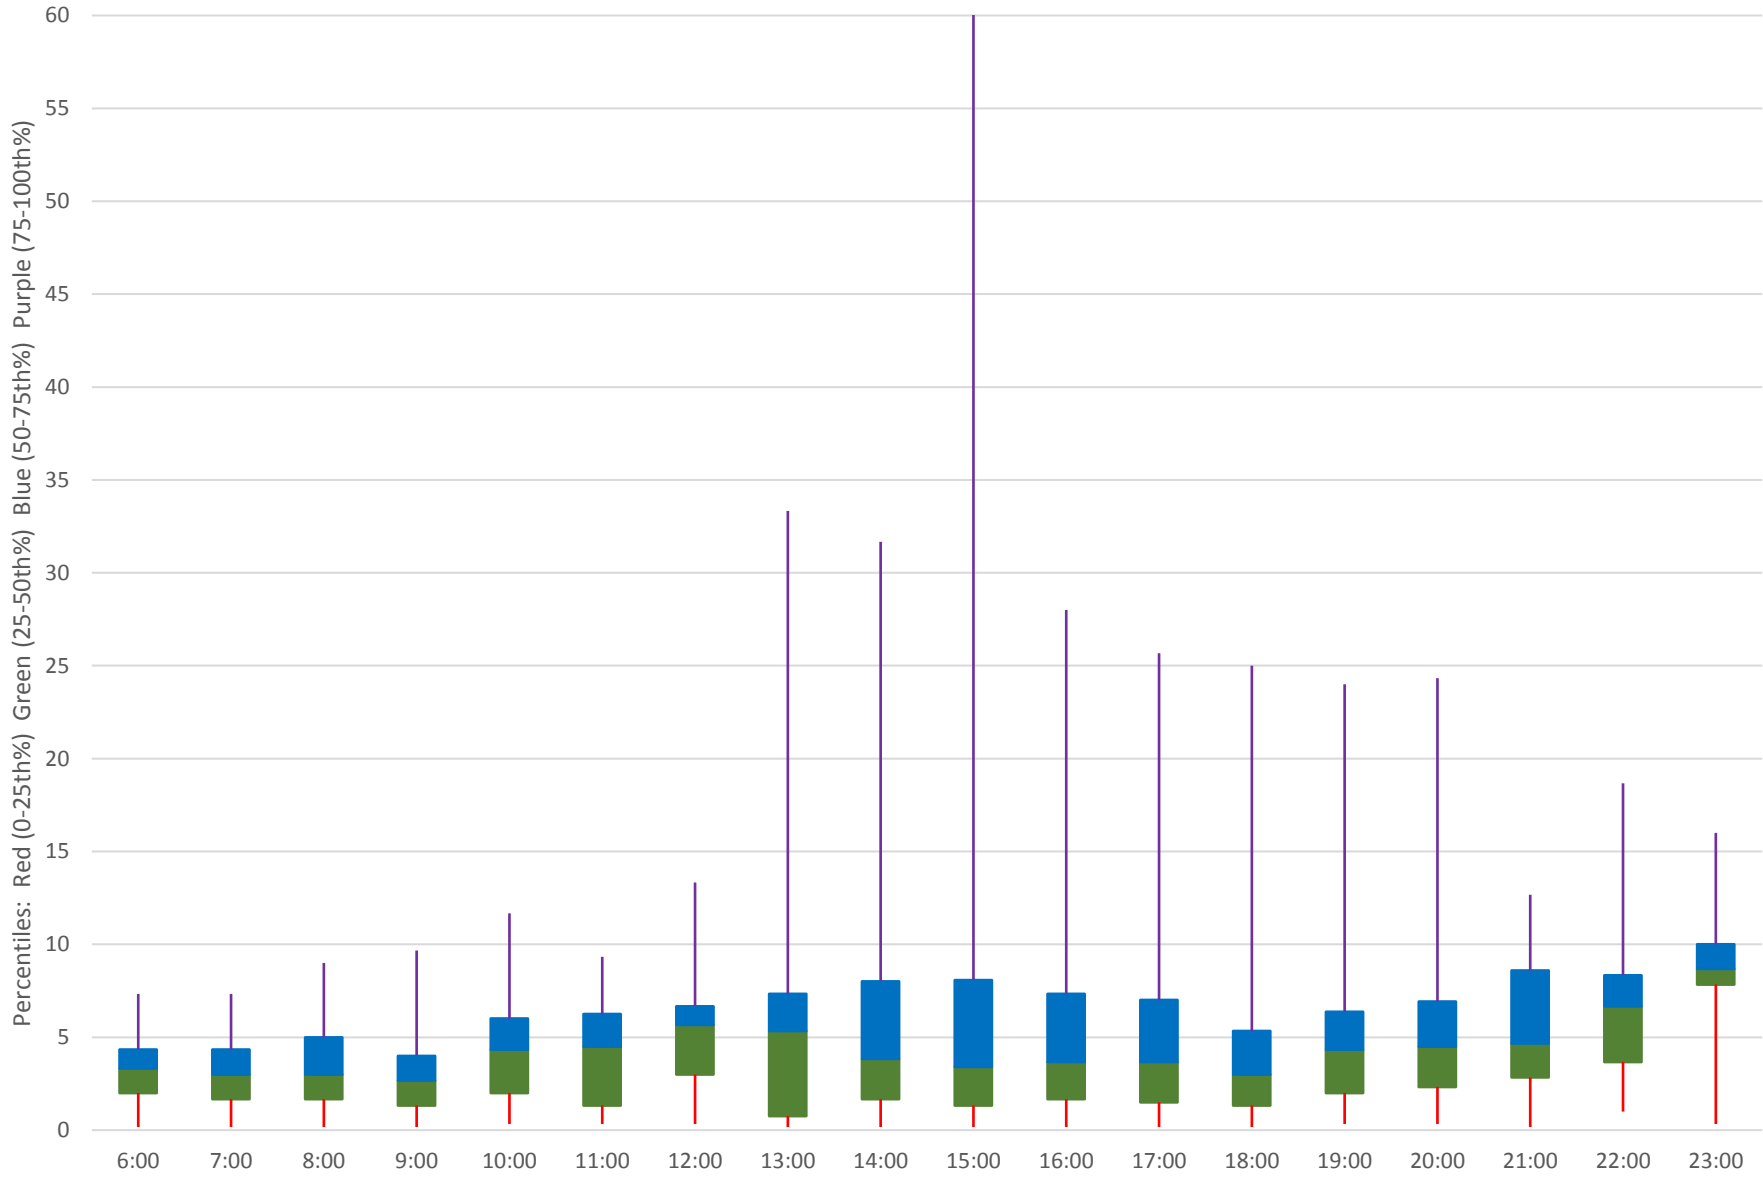

35 Jane Headways at N of Jane Stn Northbound October 2020 Weekday Statistics

35 Jane Headways at N of Jane Stn Northbound October 2020

35 Jane Headways at N of Jane Stn Northbound October 2020

Quartiles Week 1

35 Jane Headways at N of Jane Stn Northbound October 2020

35 Jane Headways at N of Jane Stn Northbound October 2020 Quartiles Week 2

35 Jane Headways at N of Jane Stn Northbound October 2020

35 Jane Headways at N of Jane Stn Northbound October 2020 Quartiles Week 3

35 Jane Headways at N of Jane Stn Northbound October 2020 Saturday Statistics

35 Jane Headways at N of Jane Stn Northbound October 2020

35 Jane Headways at N of Jane Stn Northbound October 2020 Quartiles Saturdays