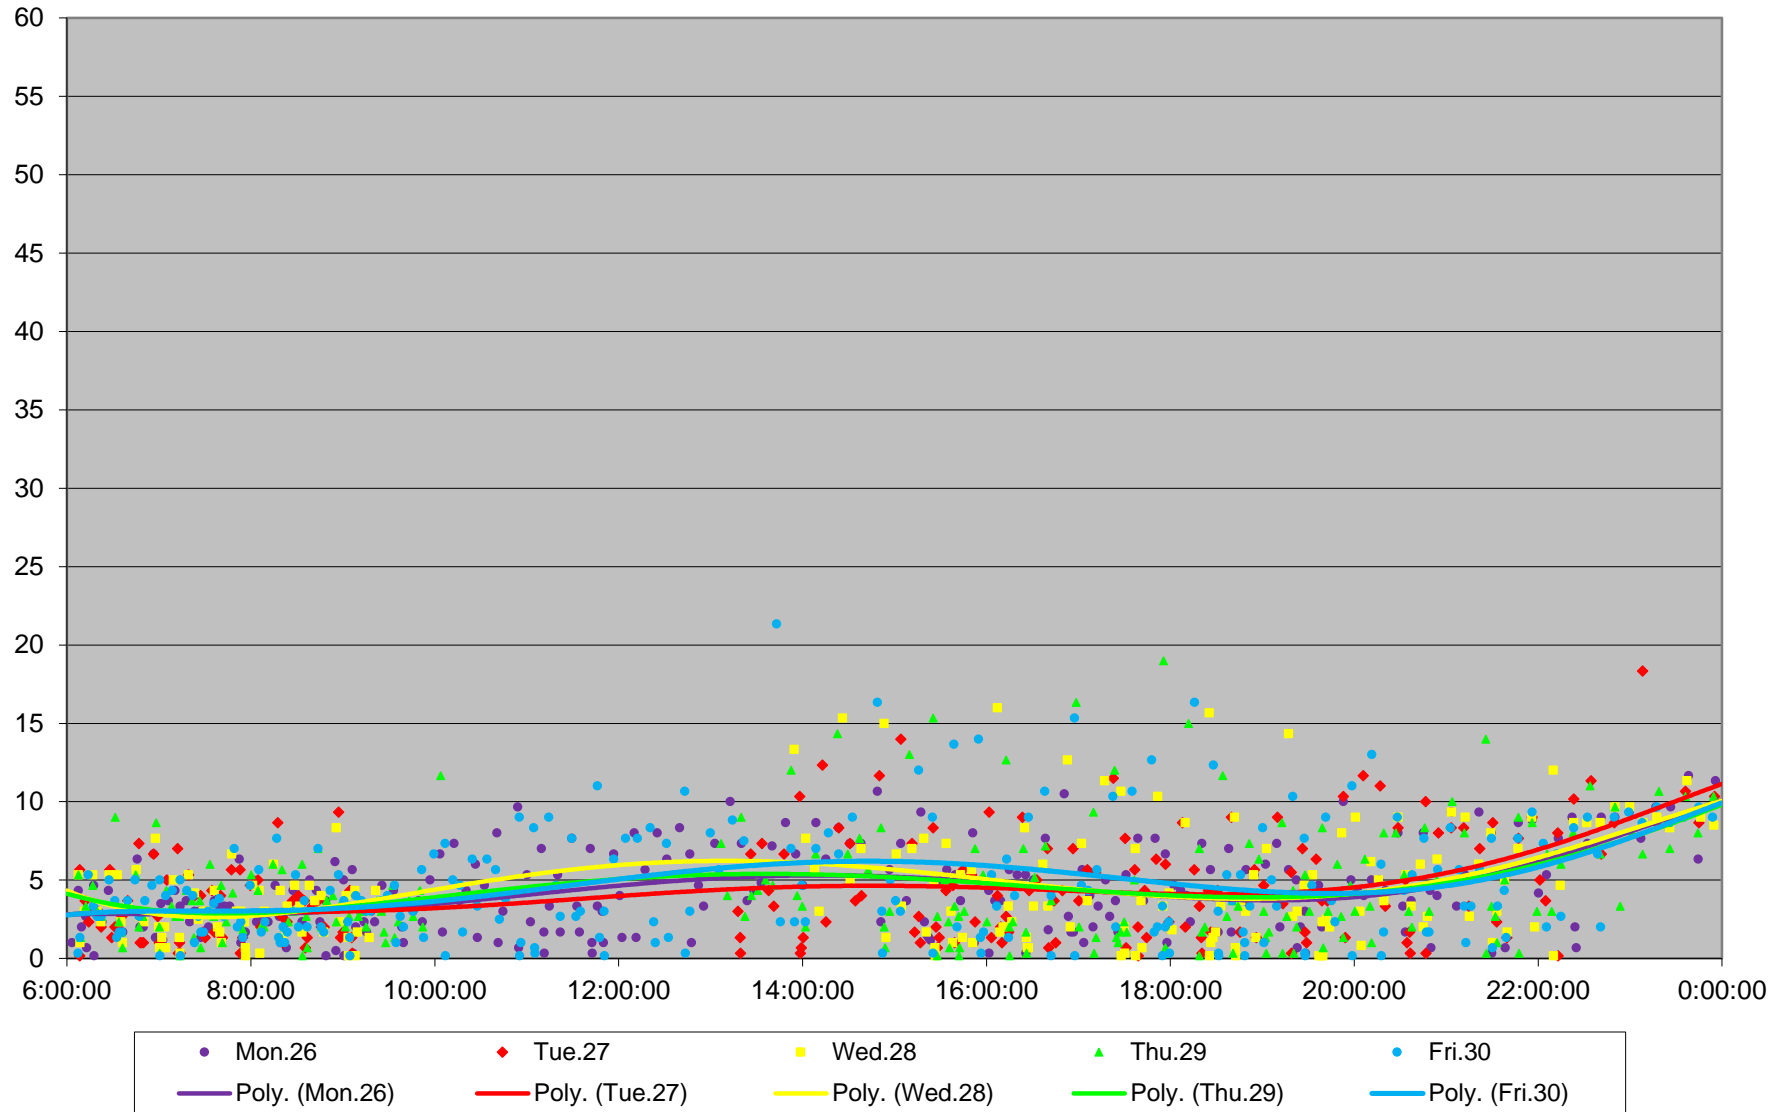

35 Jane Headways at N of Jane Stn Northbound October 2020