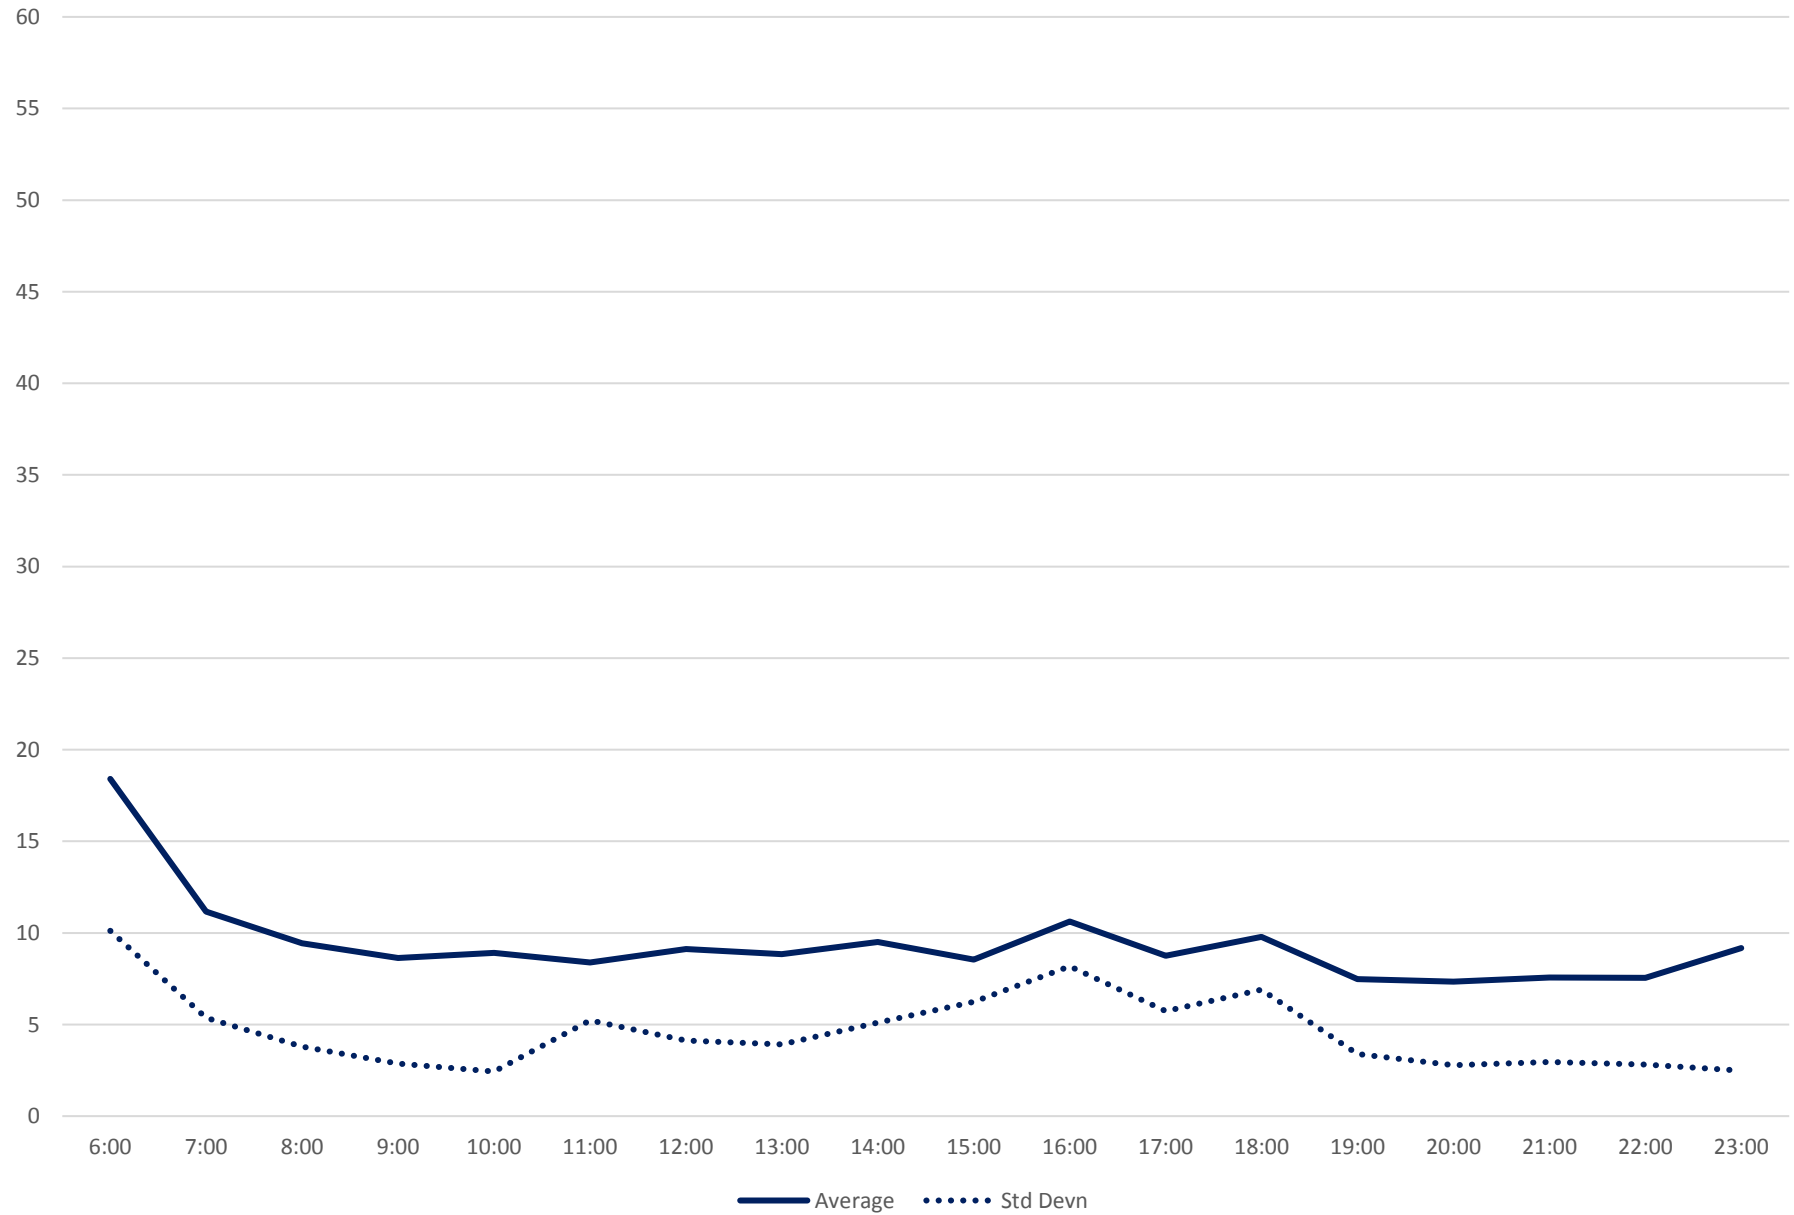

35 Jane Headways at N of Jane Stn Northbound October 2020 Saturday Statistics

35 Jane Headways at N of Jane Stn Northbound October 2020

35 Jane Headways at N of Jane Stn Northbound October 2020 Quartiles Saturdays

35 Jane Headways at N of Jane Stn Northbound October 2020 Sunday Statistics

35 Jane Headways at N of Jane Stn Northbound October 2020

35 Jane Headways at N of Jane Stn Northbound October 2020 Quartiles Sundays/Holidays