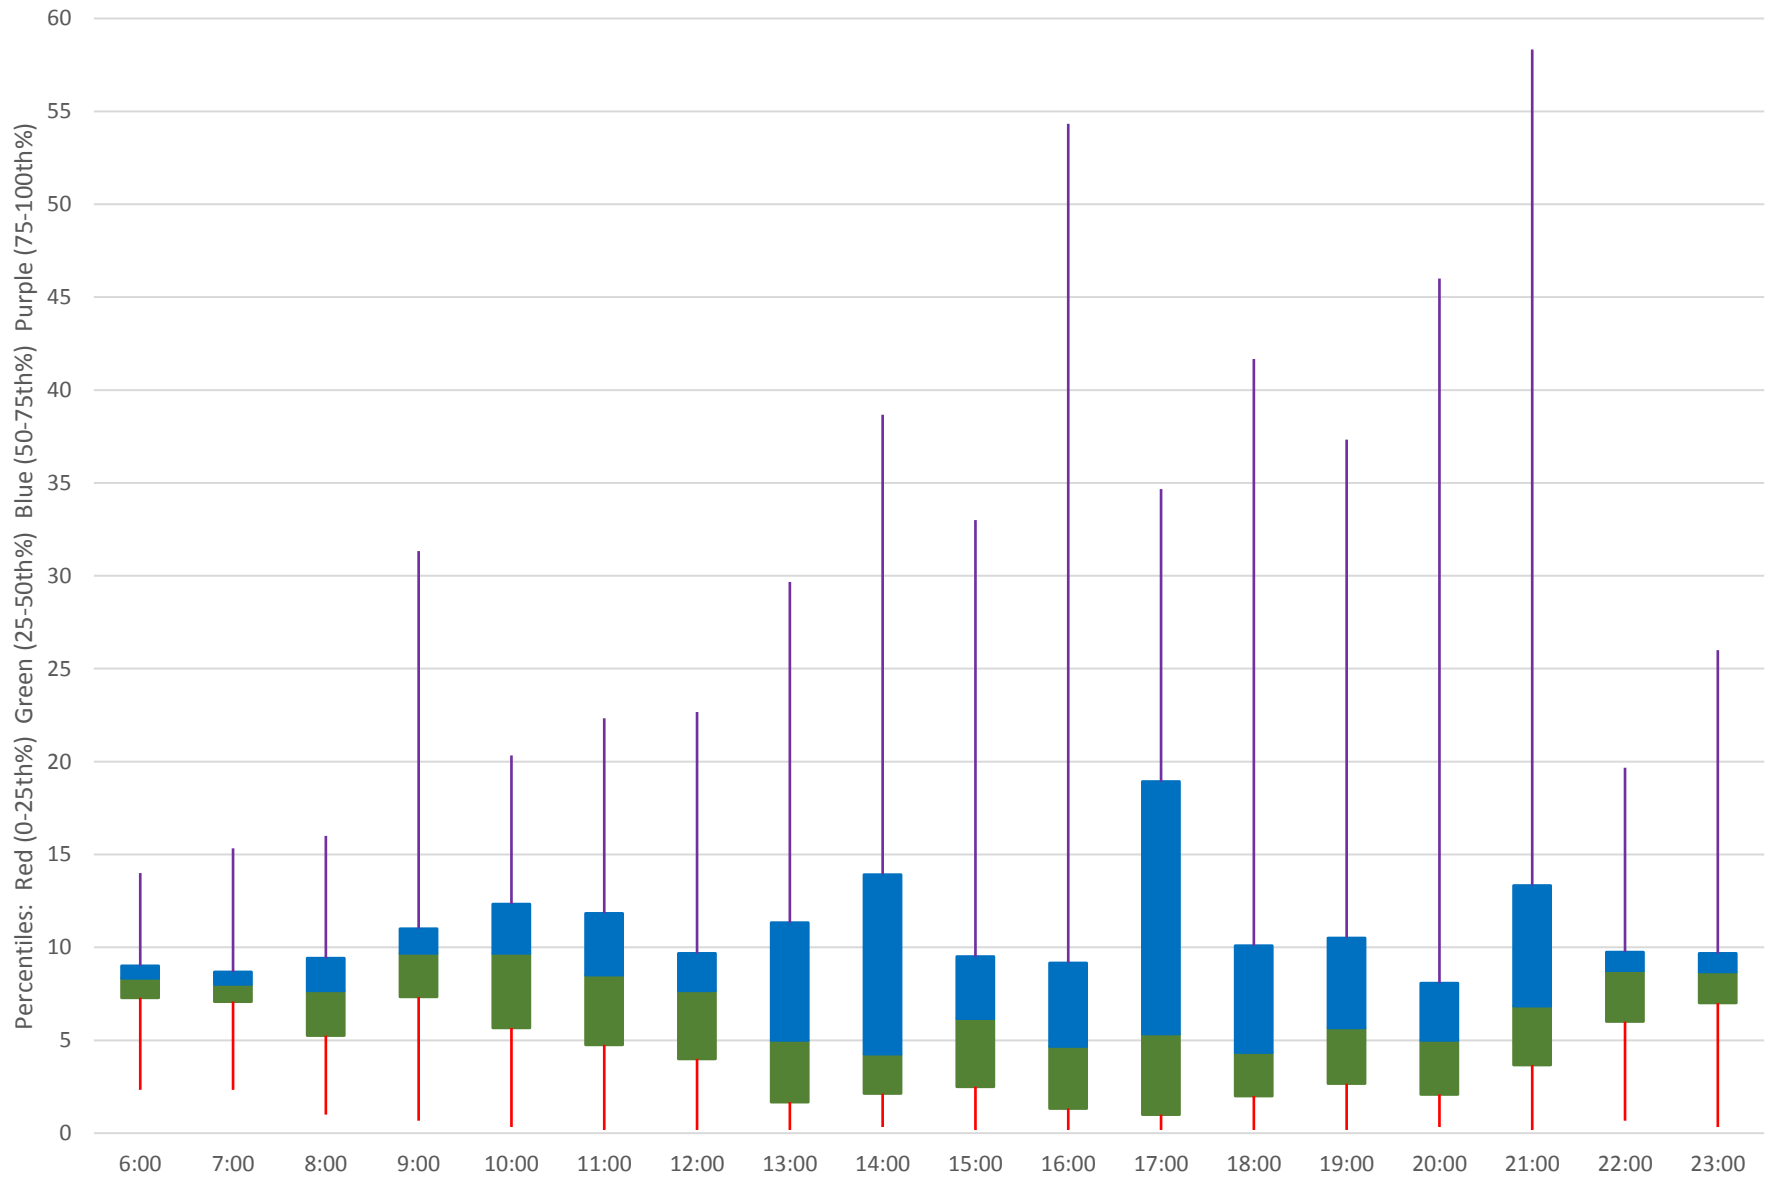

35 Jane Headways at N of Jane Stn Northbound October 2020 Saturday Statistics

35 Jane Headways at N of Jane Stn Northbound October 2020

35 Jane Headways at N of Jane Stn Northbound October 2020 Quartiles Saturdays