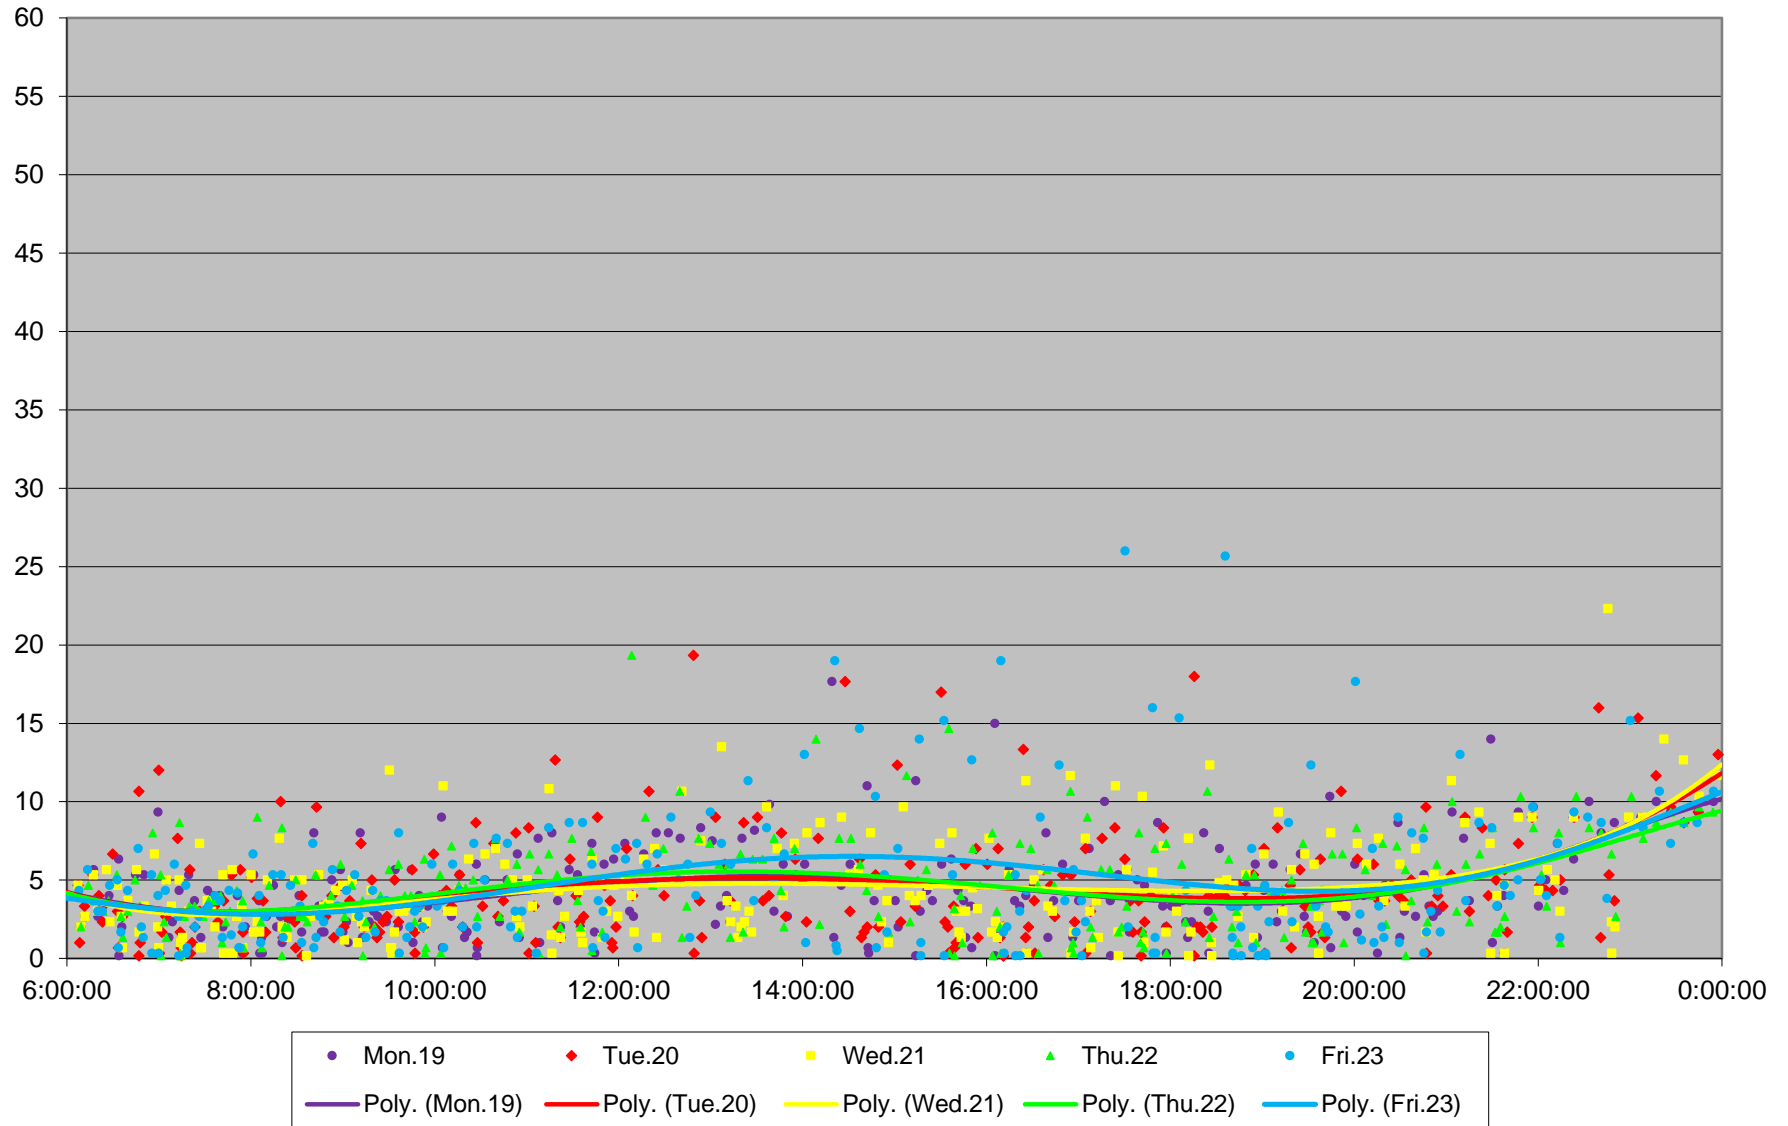

35 Jane Headways at N of Jane Stn Northbound October 2020