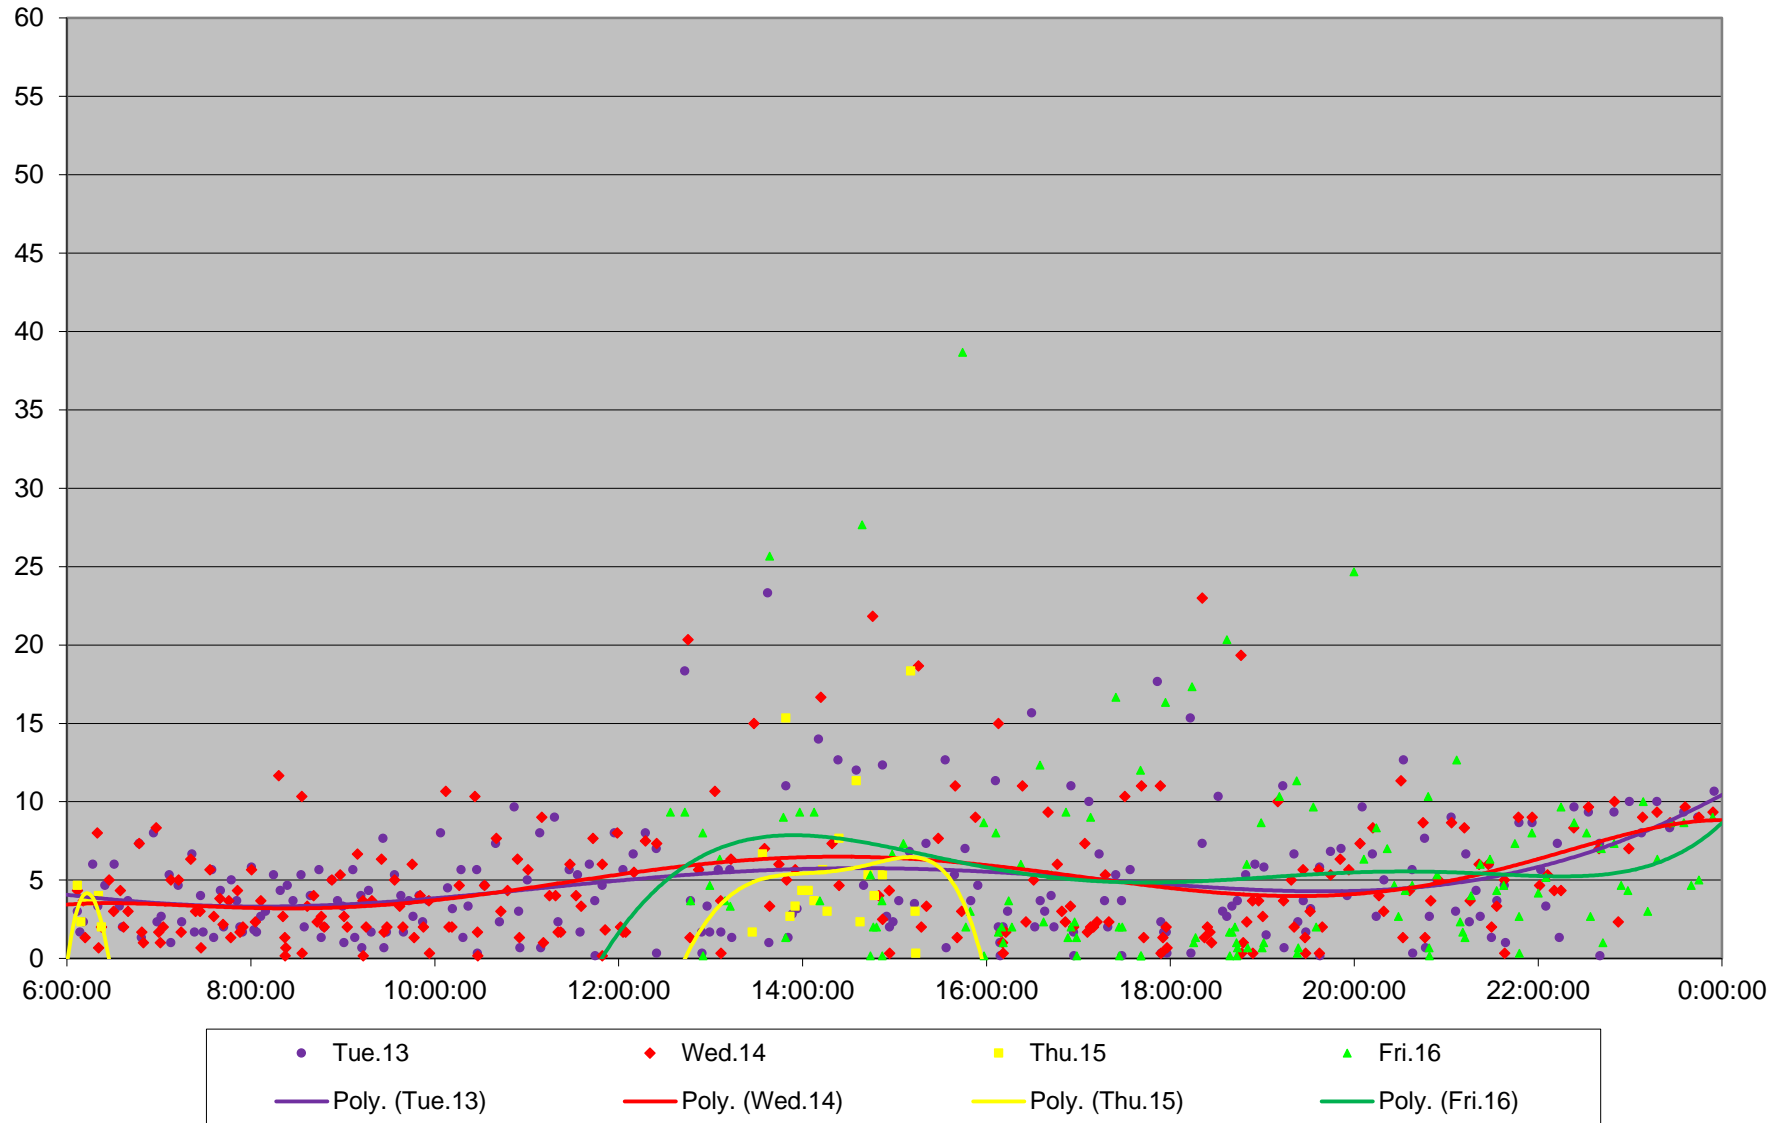

35 Jane Headways at N of Jane Stn Northbound October 2020 Weekday Statistics

35 Jane Headways at N of Jane Stn Northbound October 2020

35 Jane Headways at N of Jane Stn Northbound October 2020

Quartiles Week 1

35 Jane Headways at N of Jane Stn Northbound October 2020

35 Jane Headways at N of Jane Stn Northbound October 2020 Quartiles Week 2

35 Jane Headways at N of Jane Stn Northbound October 2020

35 Jane Headways at N of Jane Stn Northbound October 2020 Quartiles Week 3