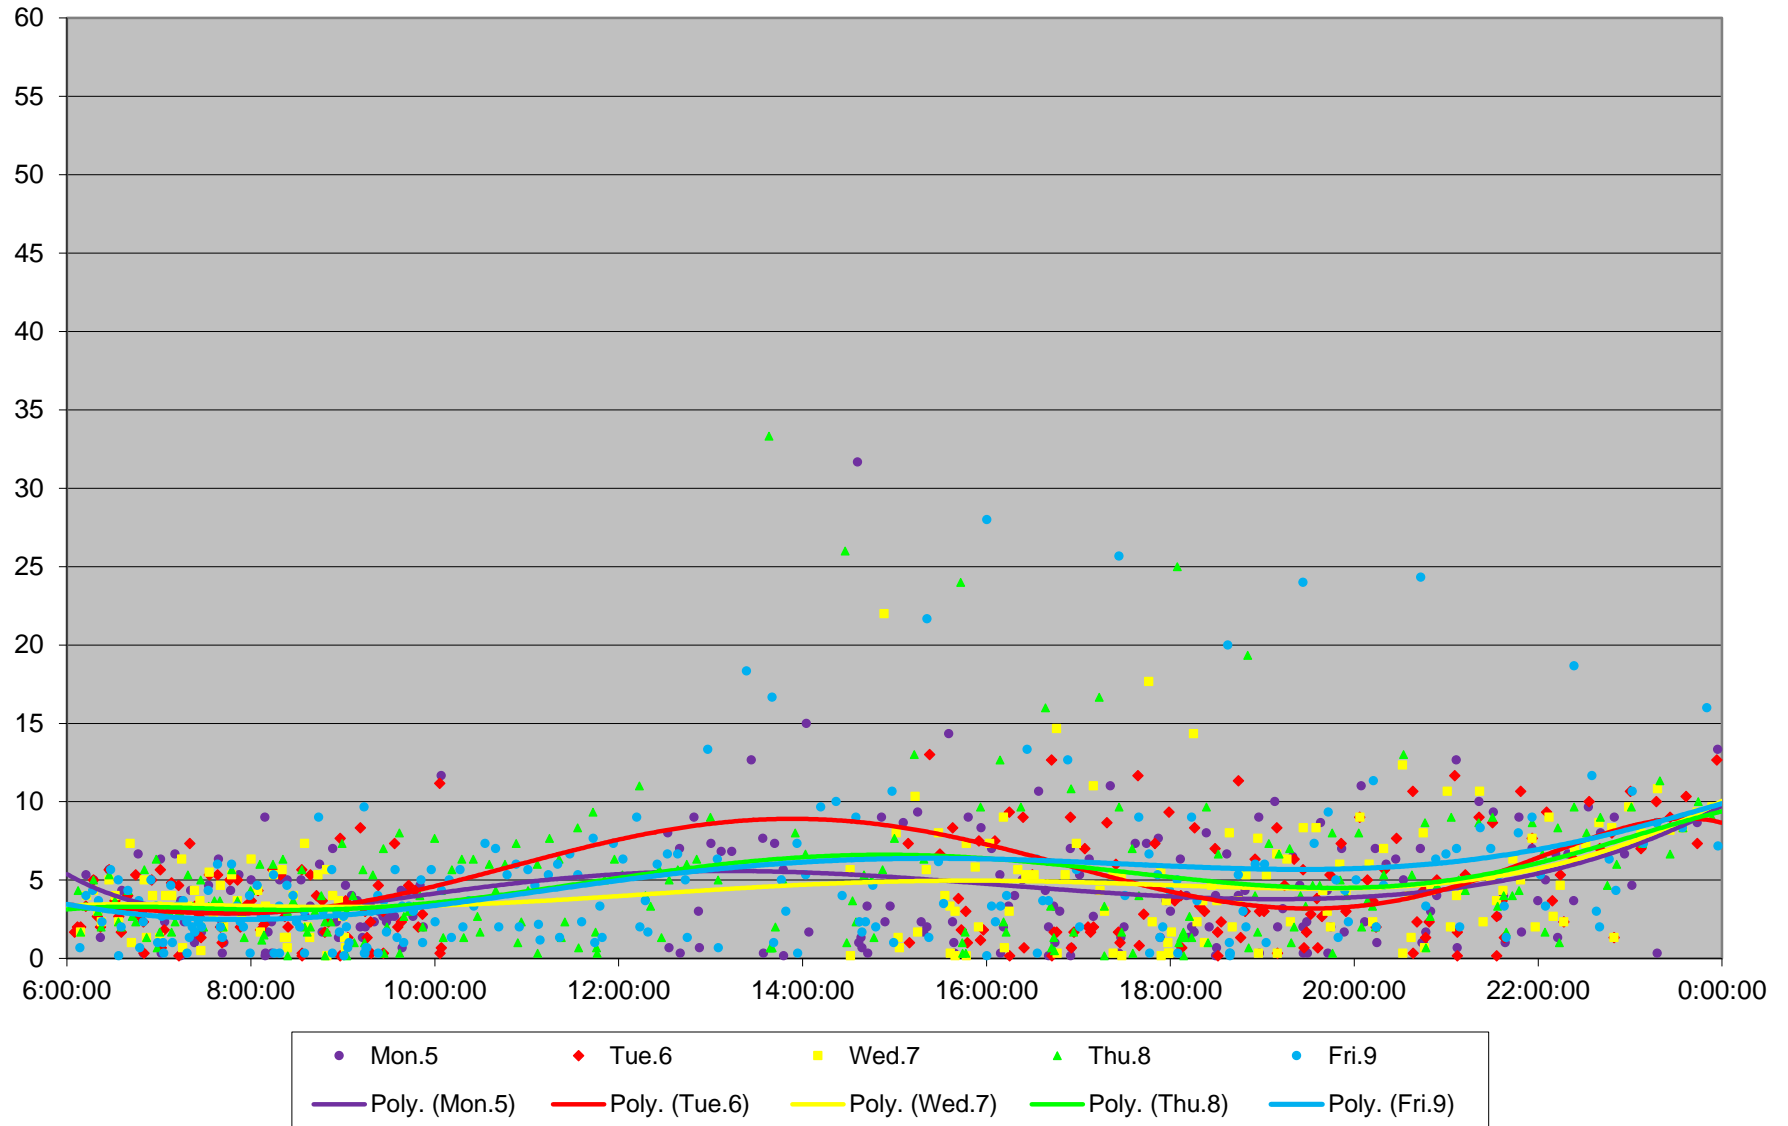

35 Jane Headways at N of Jane Stn Northbound October 2020 Weekday Statistics

35 Jane Headways at N of Jane Stn Northbound October 2020

35 Jane Headways at N of Jane Stn Northbound October 2020

Quartiles Week 1

35 Jane Headways at N of Jane Stn Northbound October 2020

35 Jane Headways at N of Jane Stn Northbound October 2020 Quartiles Week 2

35 Jane Headways at N of Jane Stn Northbound October 2020

35 Jane Headways at N of Jane Stn Northbound October 2020 Quartiles Week 3