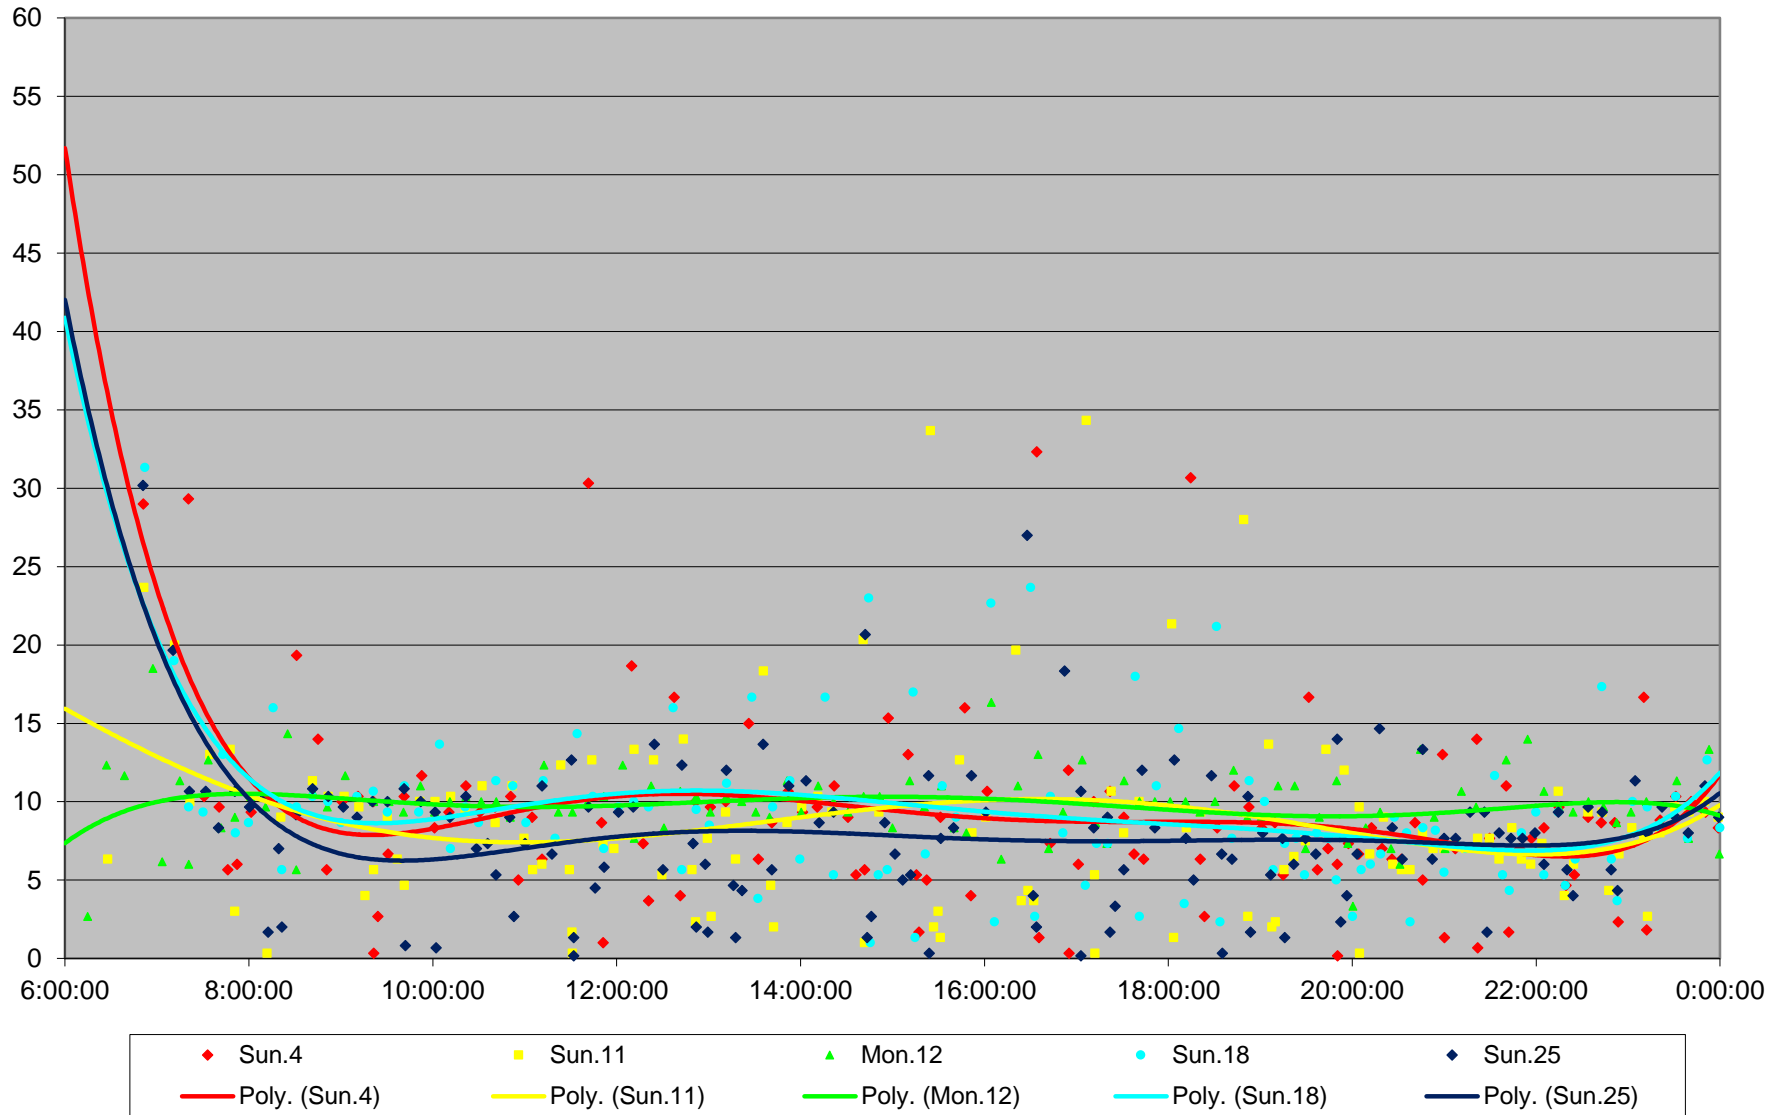

35 Jane Headways at N of Jane Stn Northbound October 2020 Saturday Statistics

35 Jane Headways at N of Jane Stn Northbound October 2020

35 Jane Headways at N of Jane Stn Northbound October 2020 Quartiles Saturdays

35 Jane Headways at N of Jane Stn Northbound October 2020 Sunday Statistics

35 Jane Headways at N of Jane Stn Northbound October 2020

35 Jane Headways at N of Jane Stn Northbound October 2020 Quartiles Sundays/Holidays