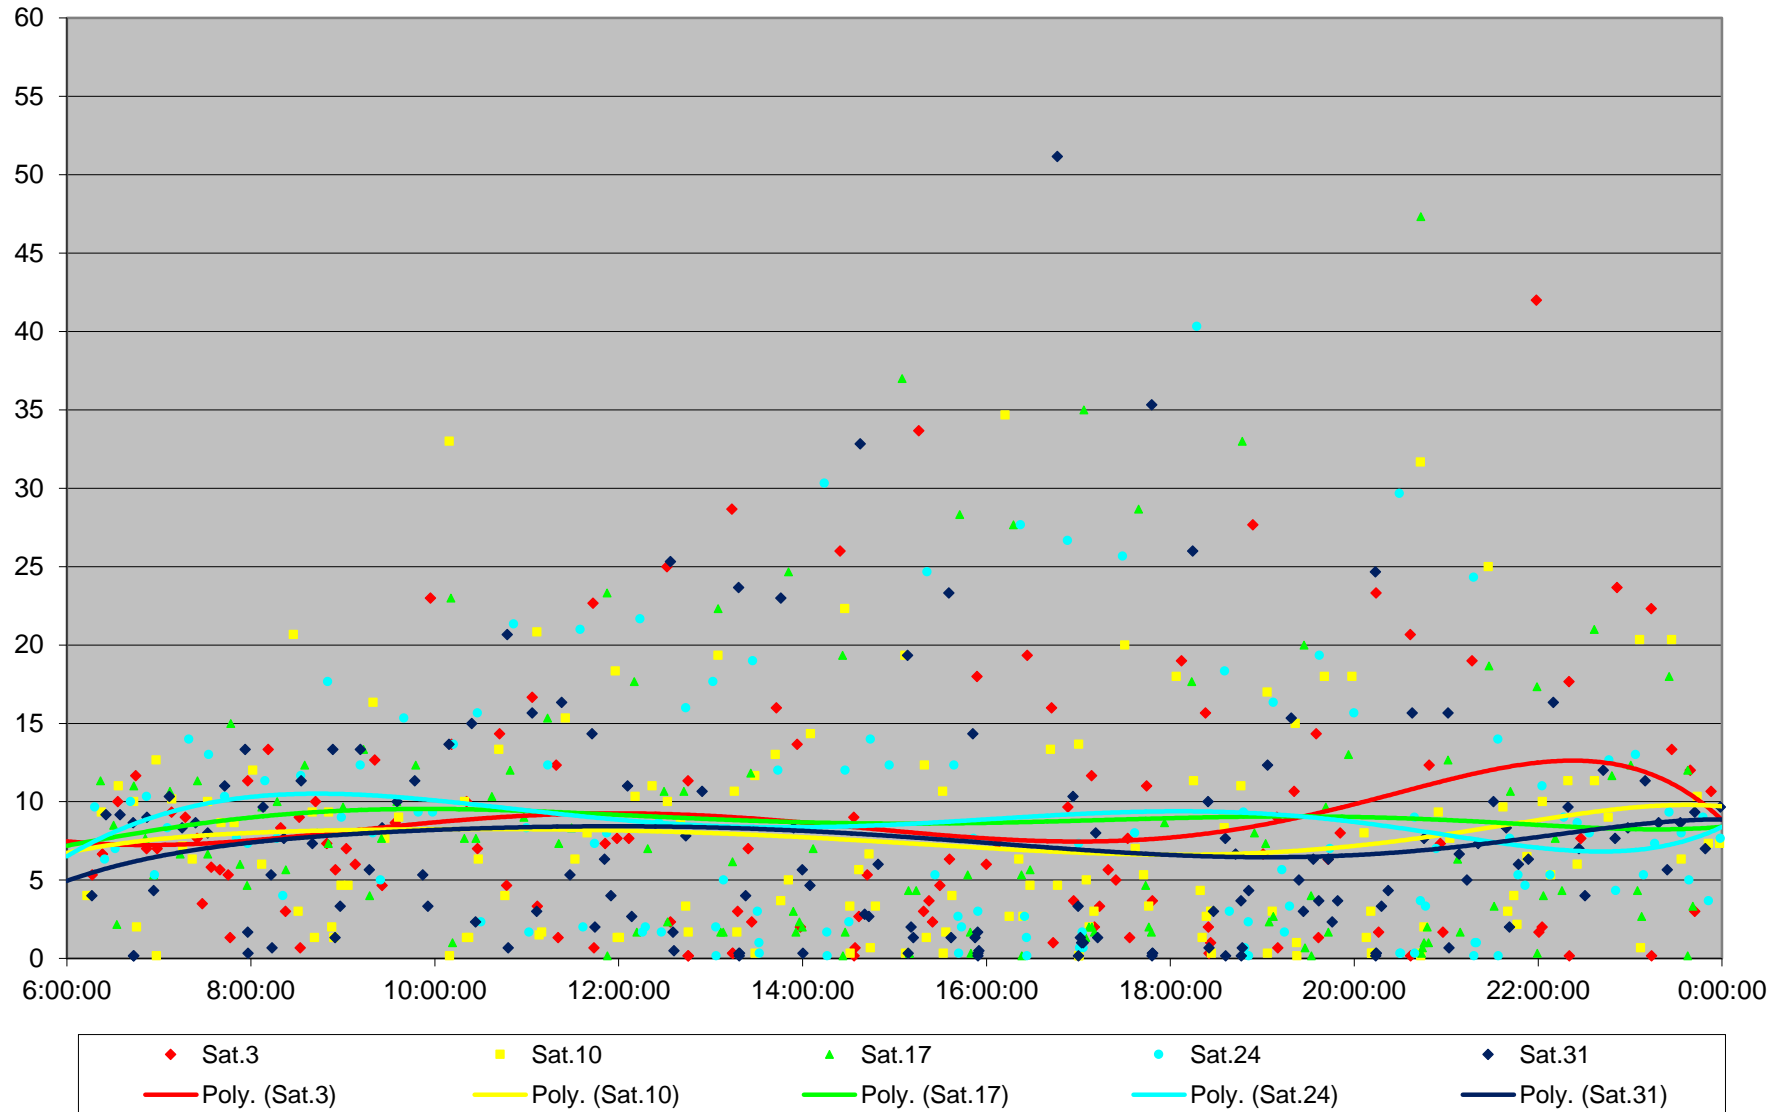

35 Jane Headways at Lawrence Northbound October 2020