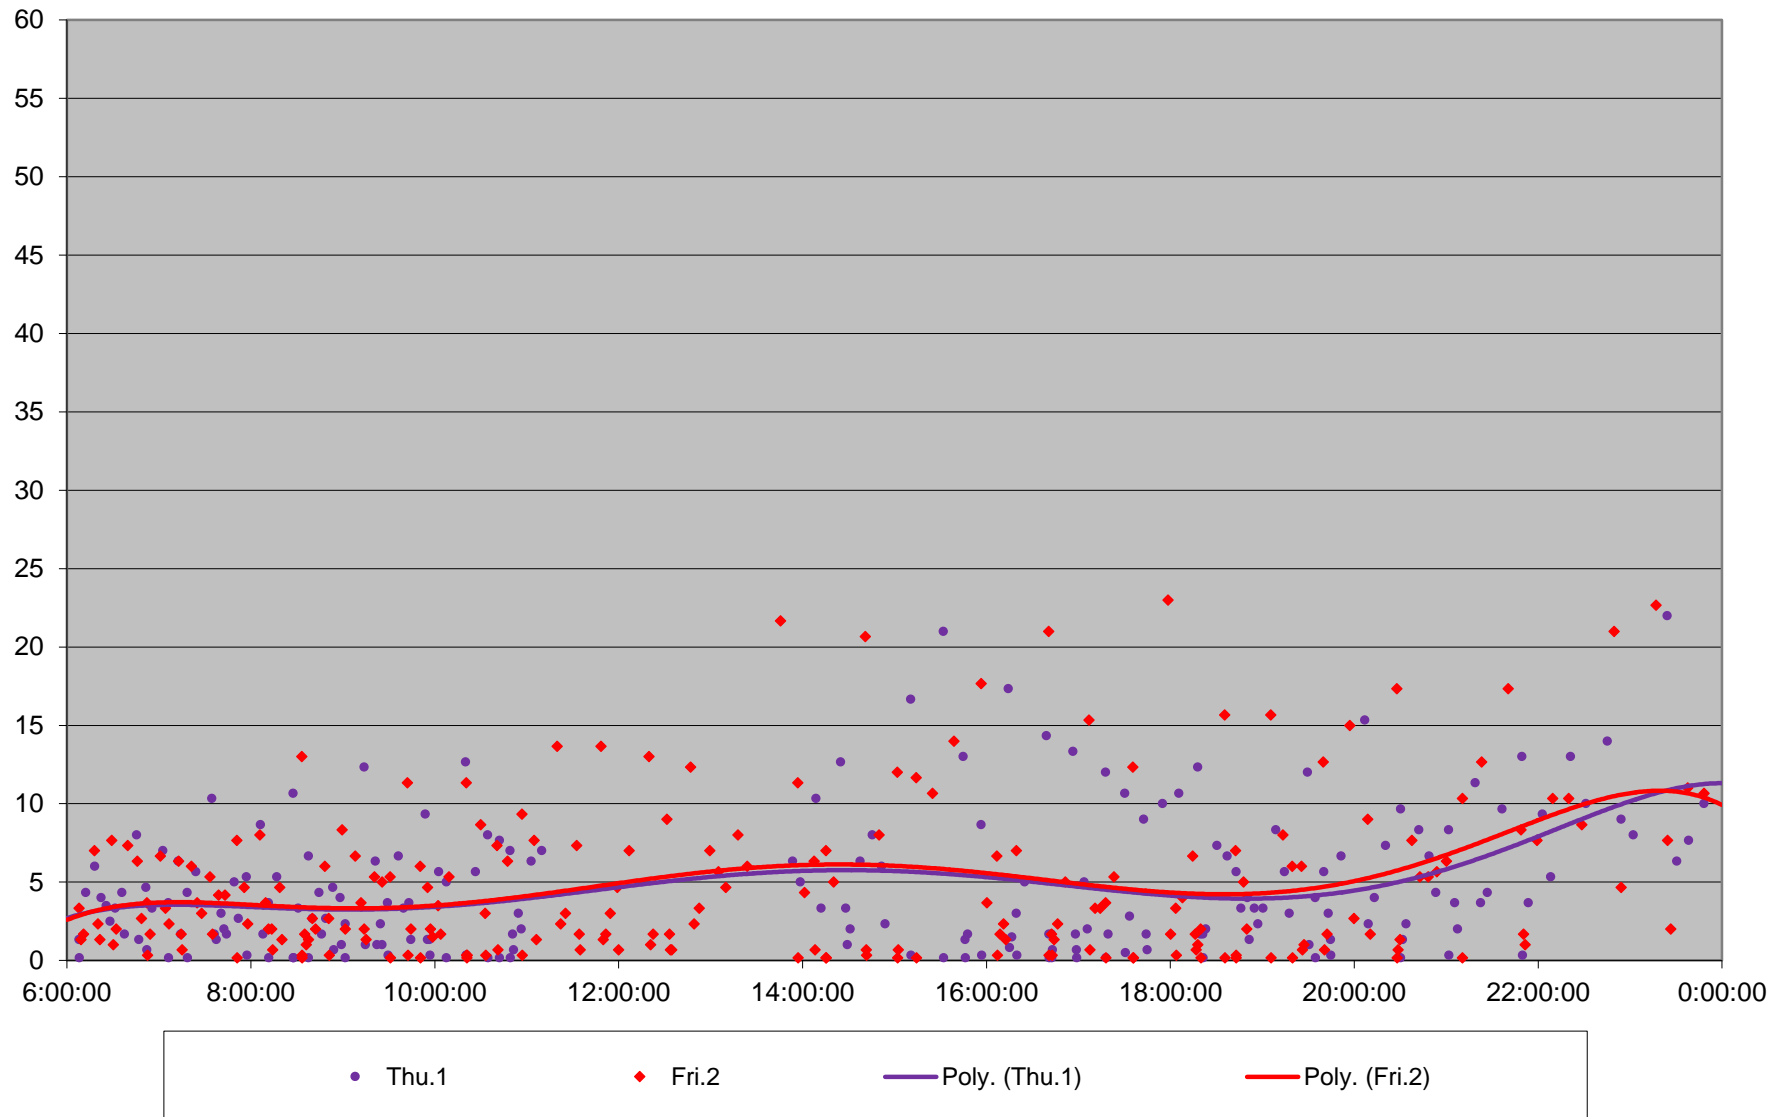

35 Jane Headways at Lawrence Northbound October 2020