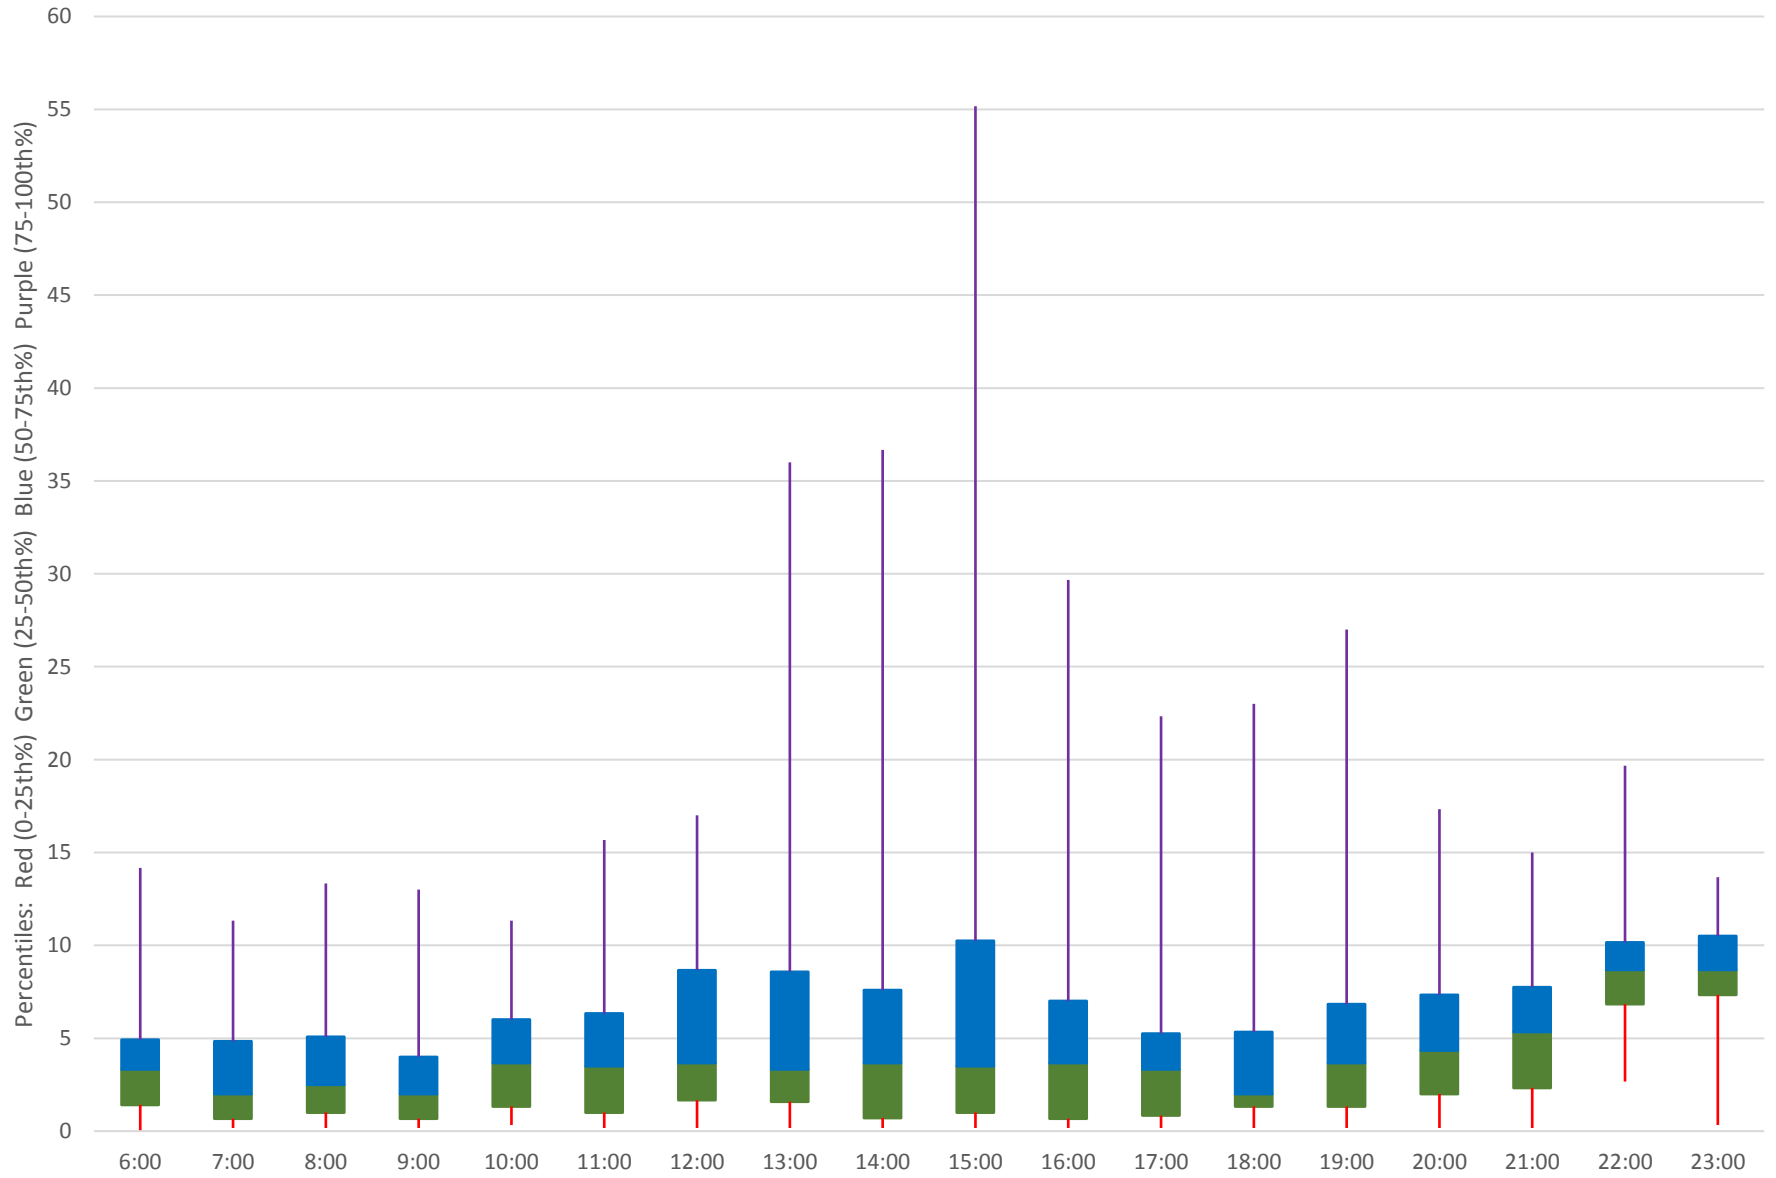

35 Jane Headways at Lawrence Northbound October 2020

Quartiles Week 2