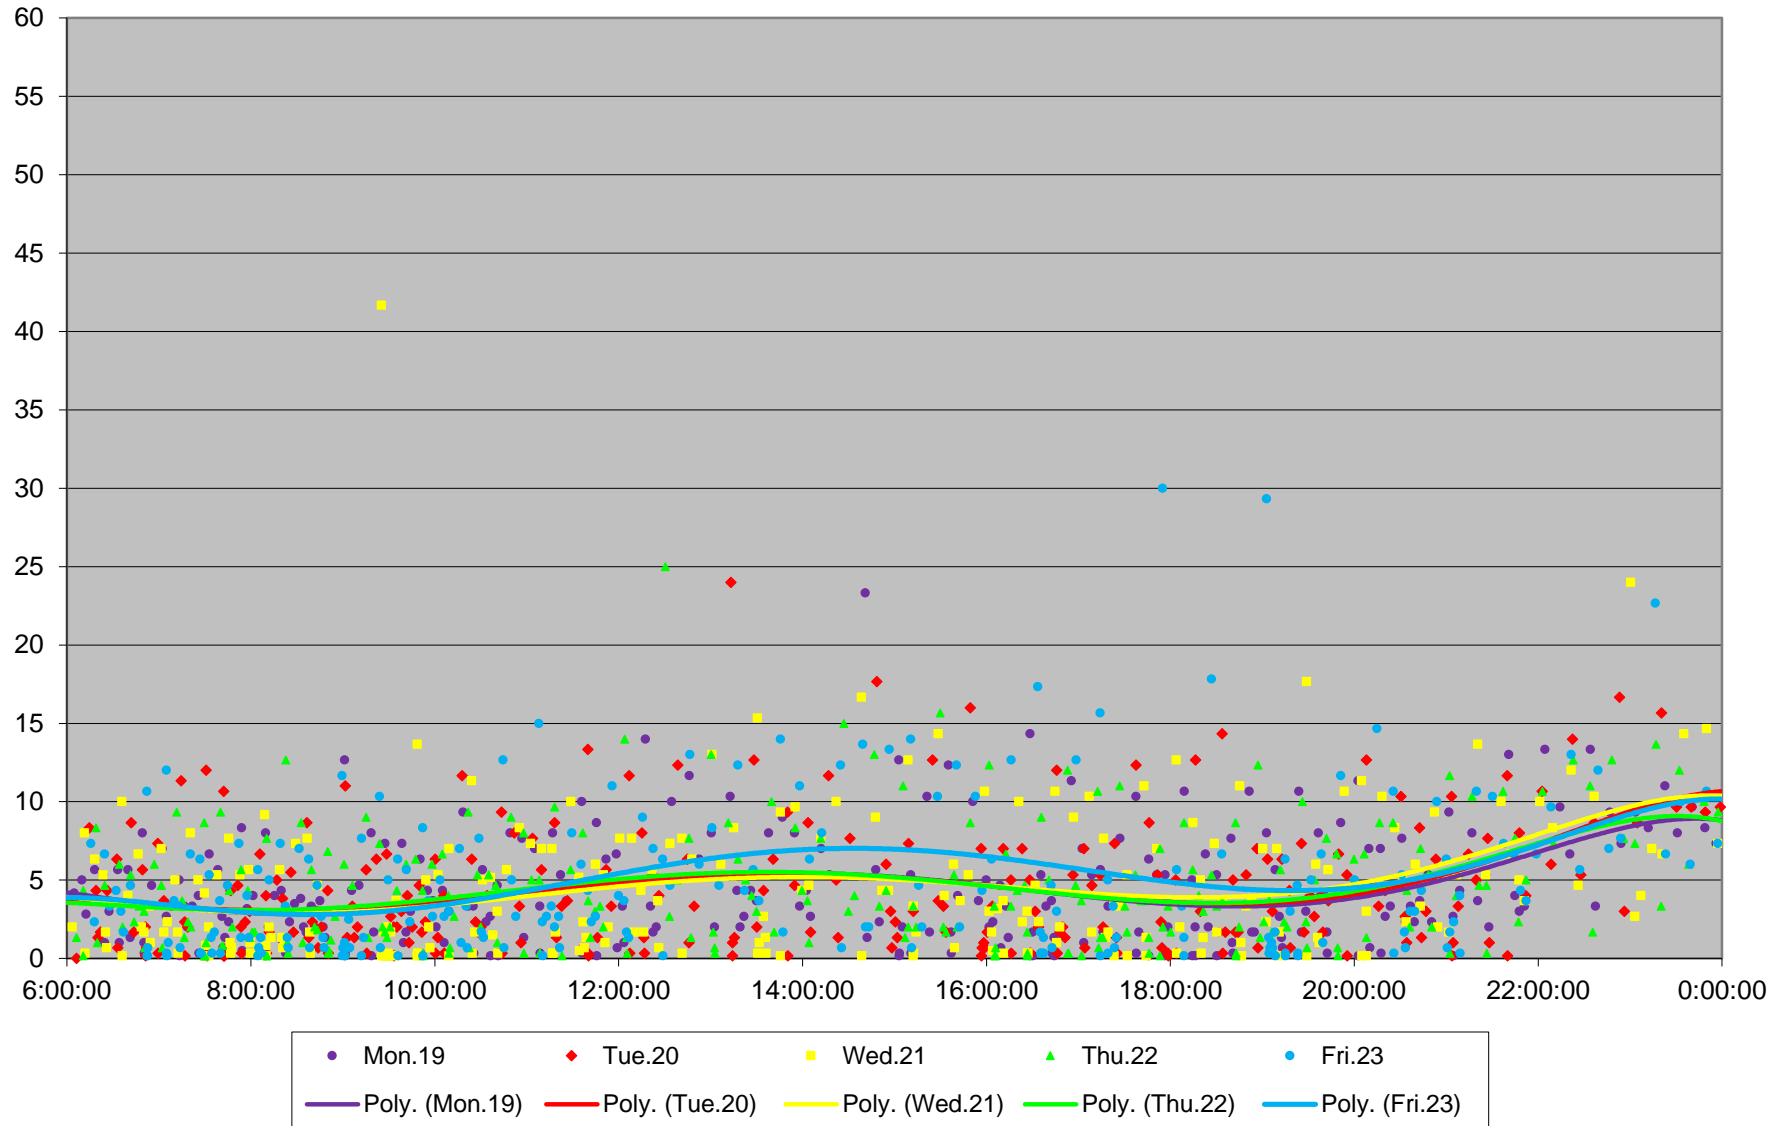

35 Jane Headways at Lawrence Northbound October 2020