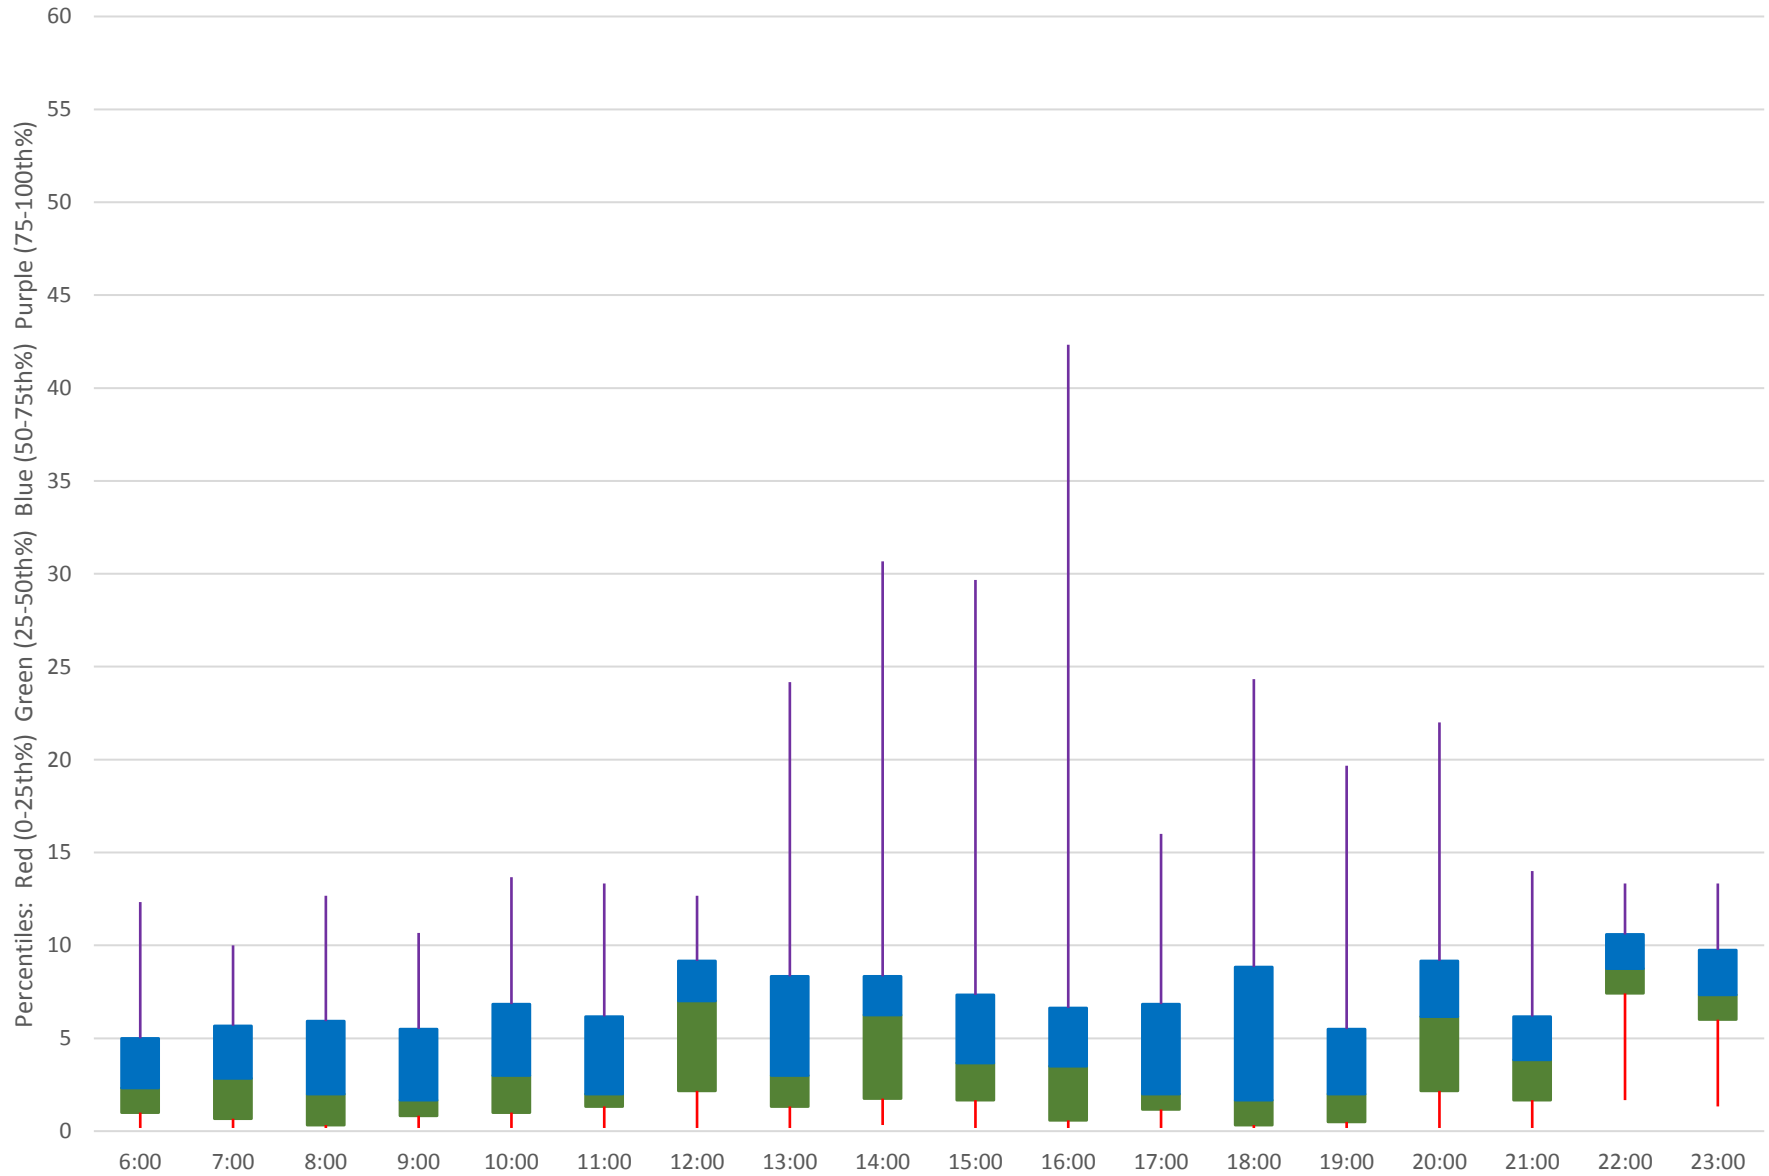

35 Jane Headways at Lawrence Northbound October 2020

Quartiles Week 3