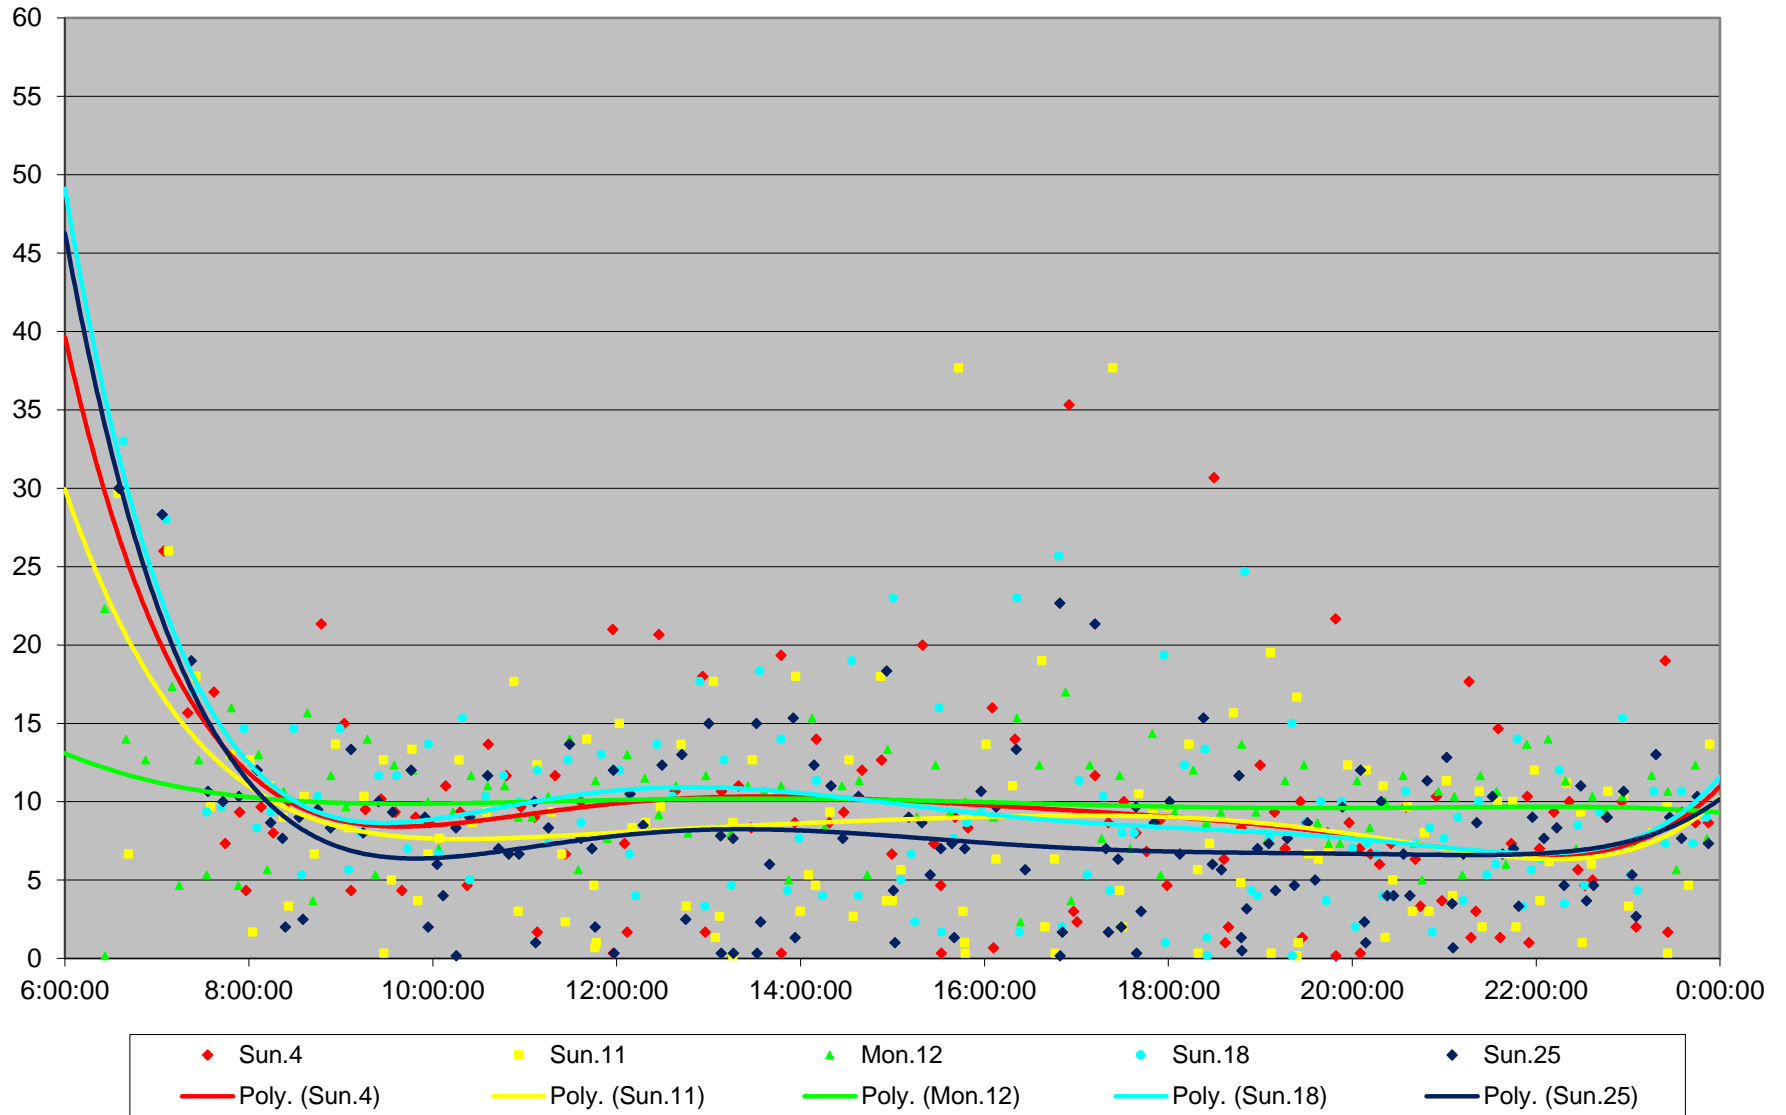

35 Jane Headways at Lawrence Northbound October 2020