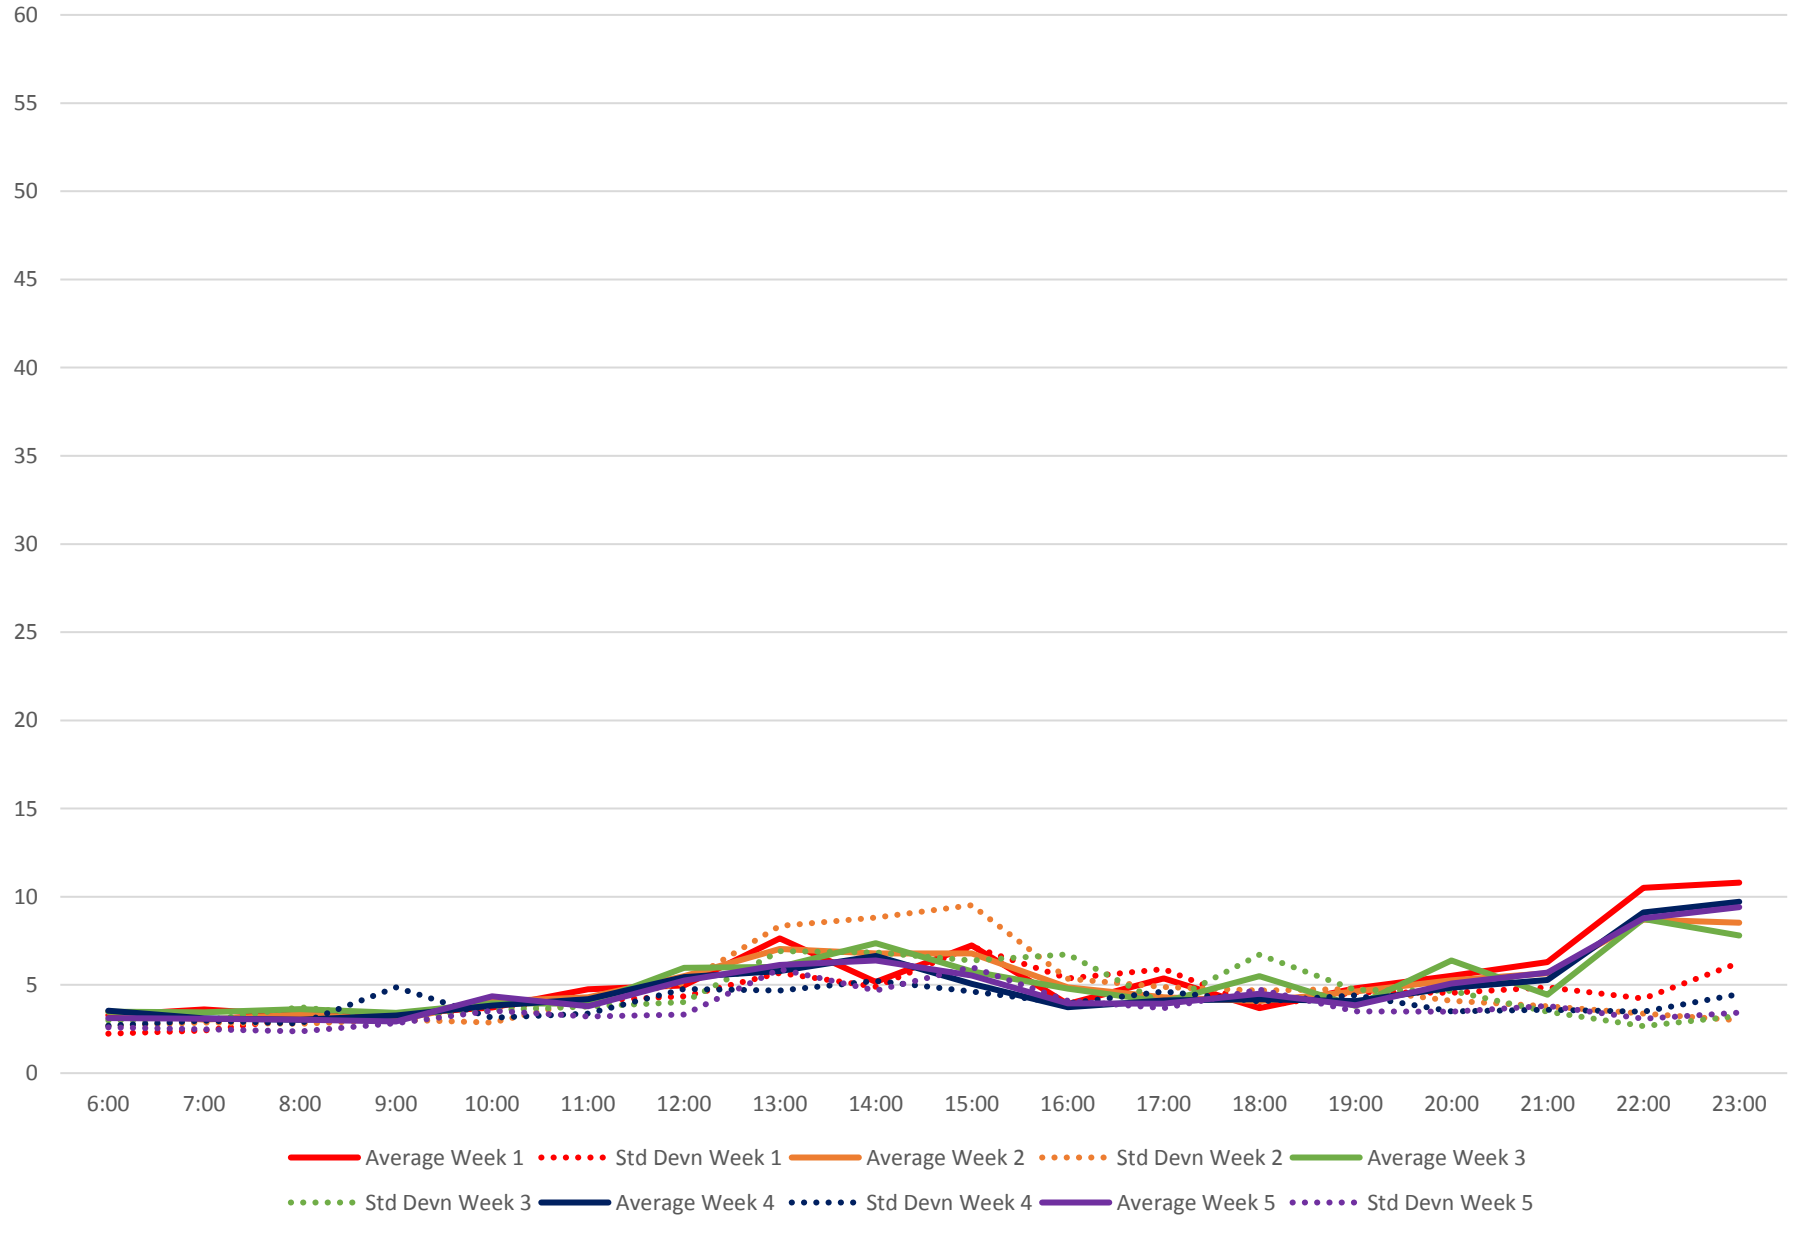

35 Jane Headways at Lawrence Northbound October 2020 Weekday Statistics

### 35 Jane Headways at Lawrence Northbound October 2020

# 35 Jane Headways at Lawrence Northbound October 2020