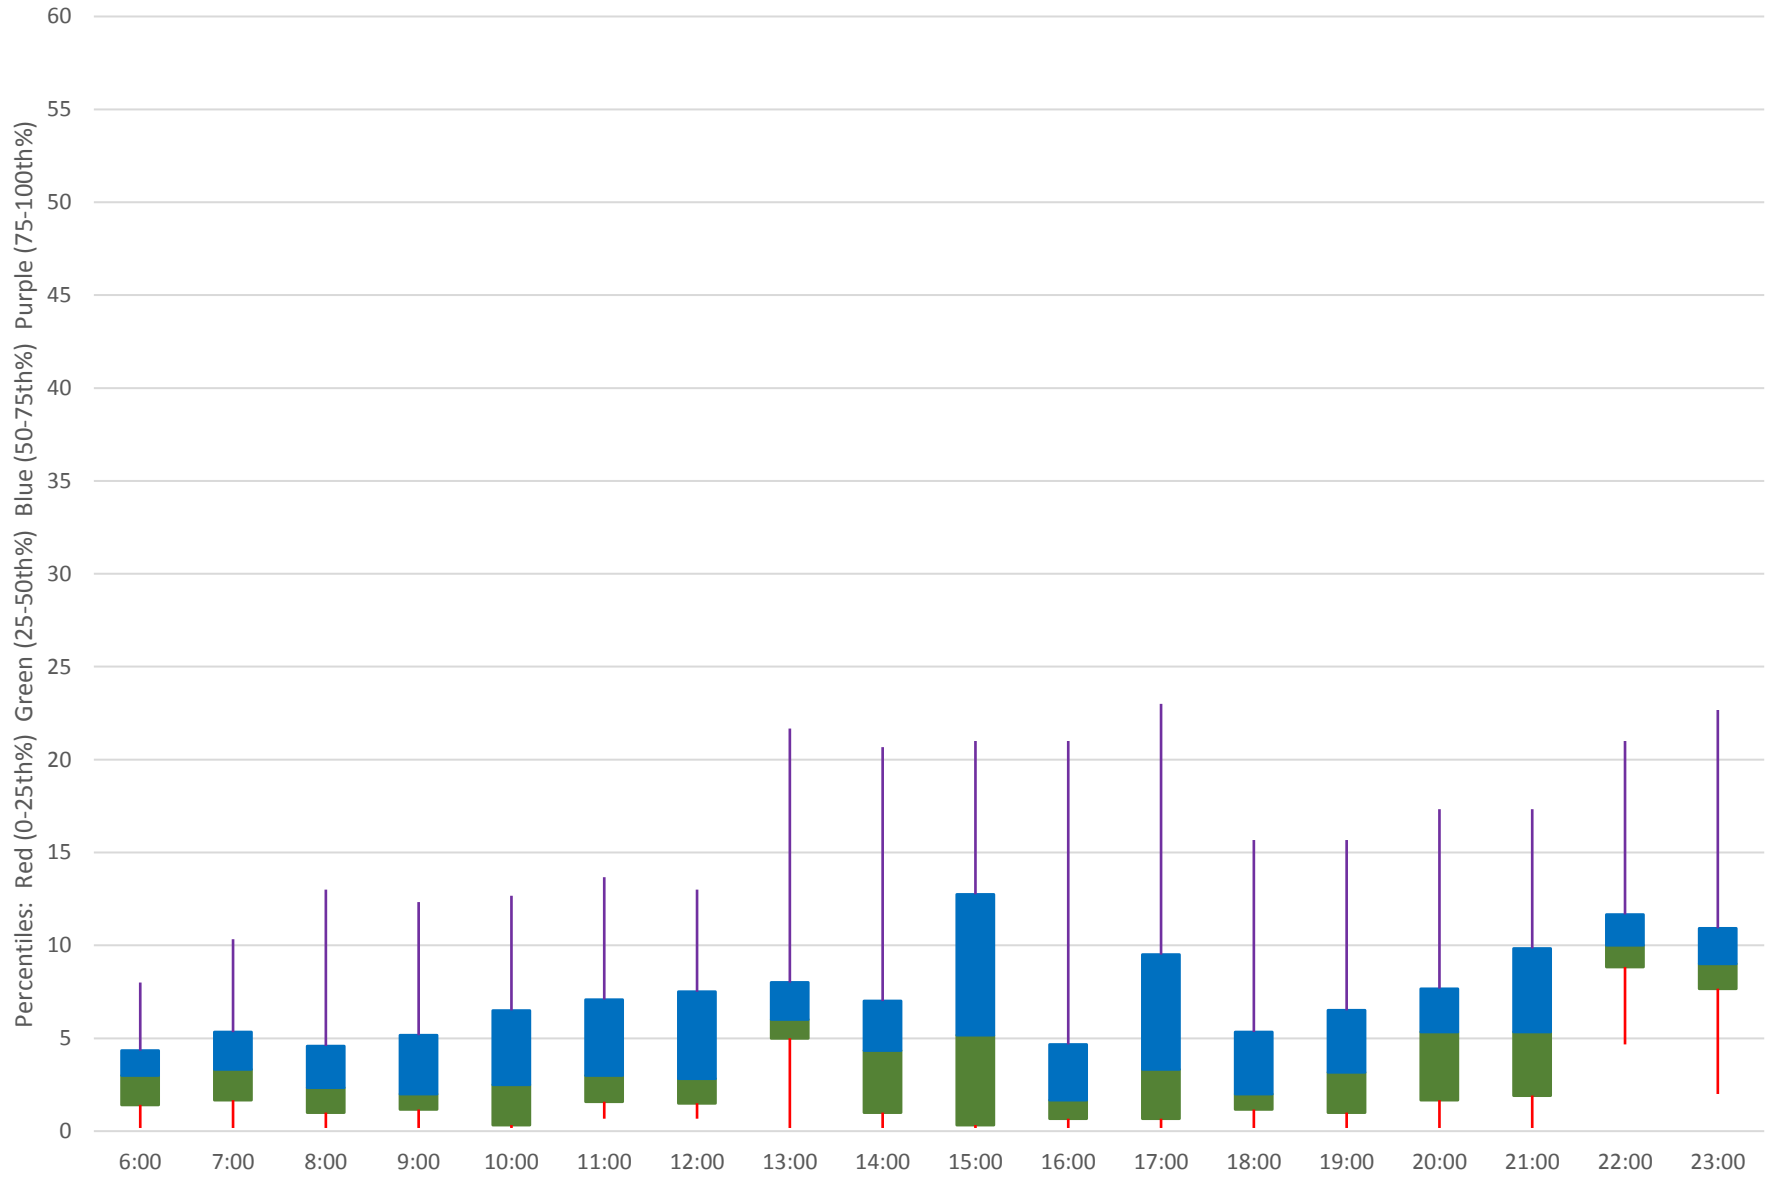

35 Jane Headways at Lawrence Northbound October 2020

Quartiles Week 1