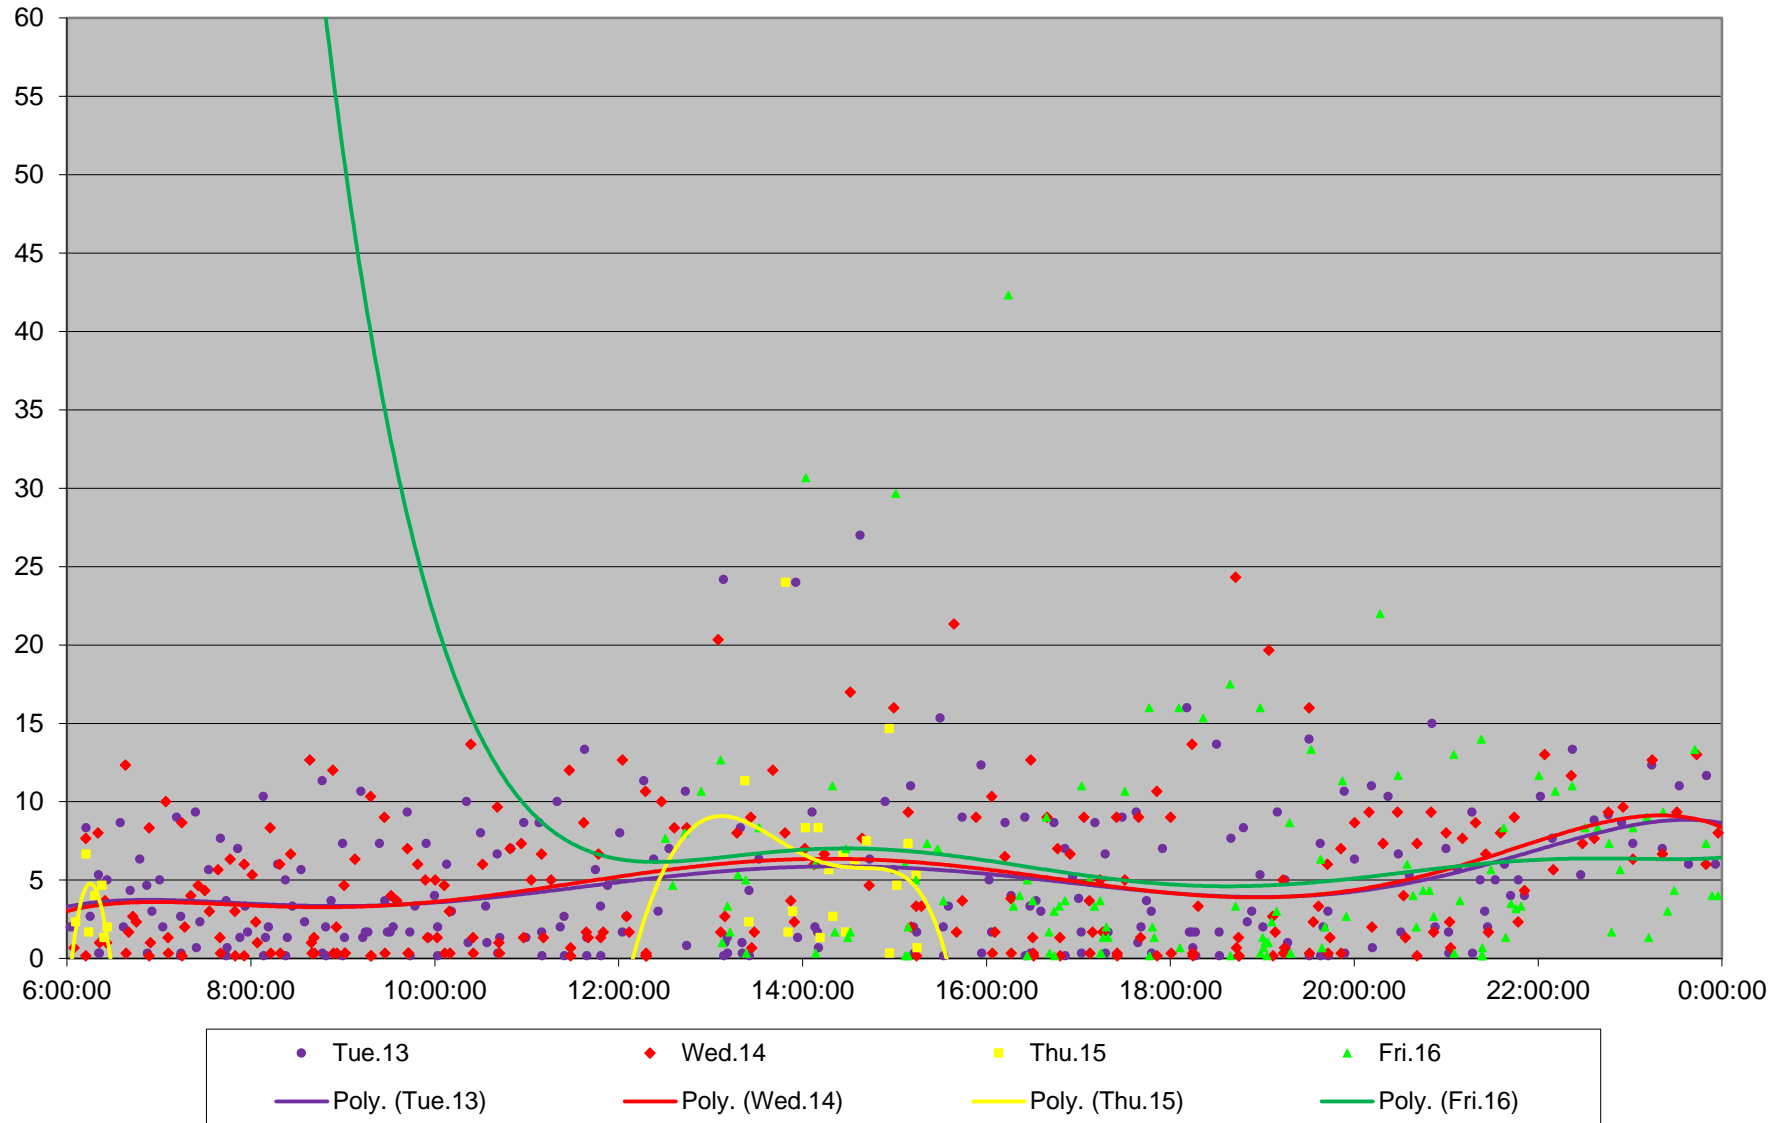

35 Jane Headways at Lawrence Northbound October 2020