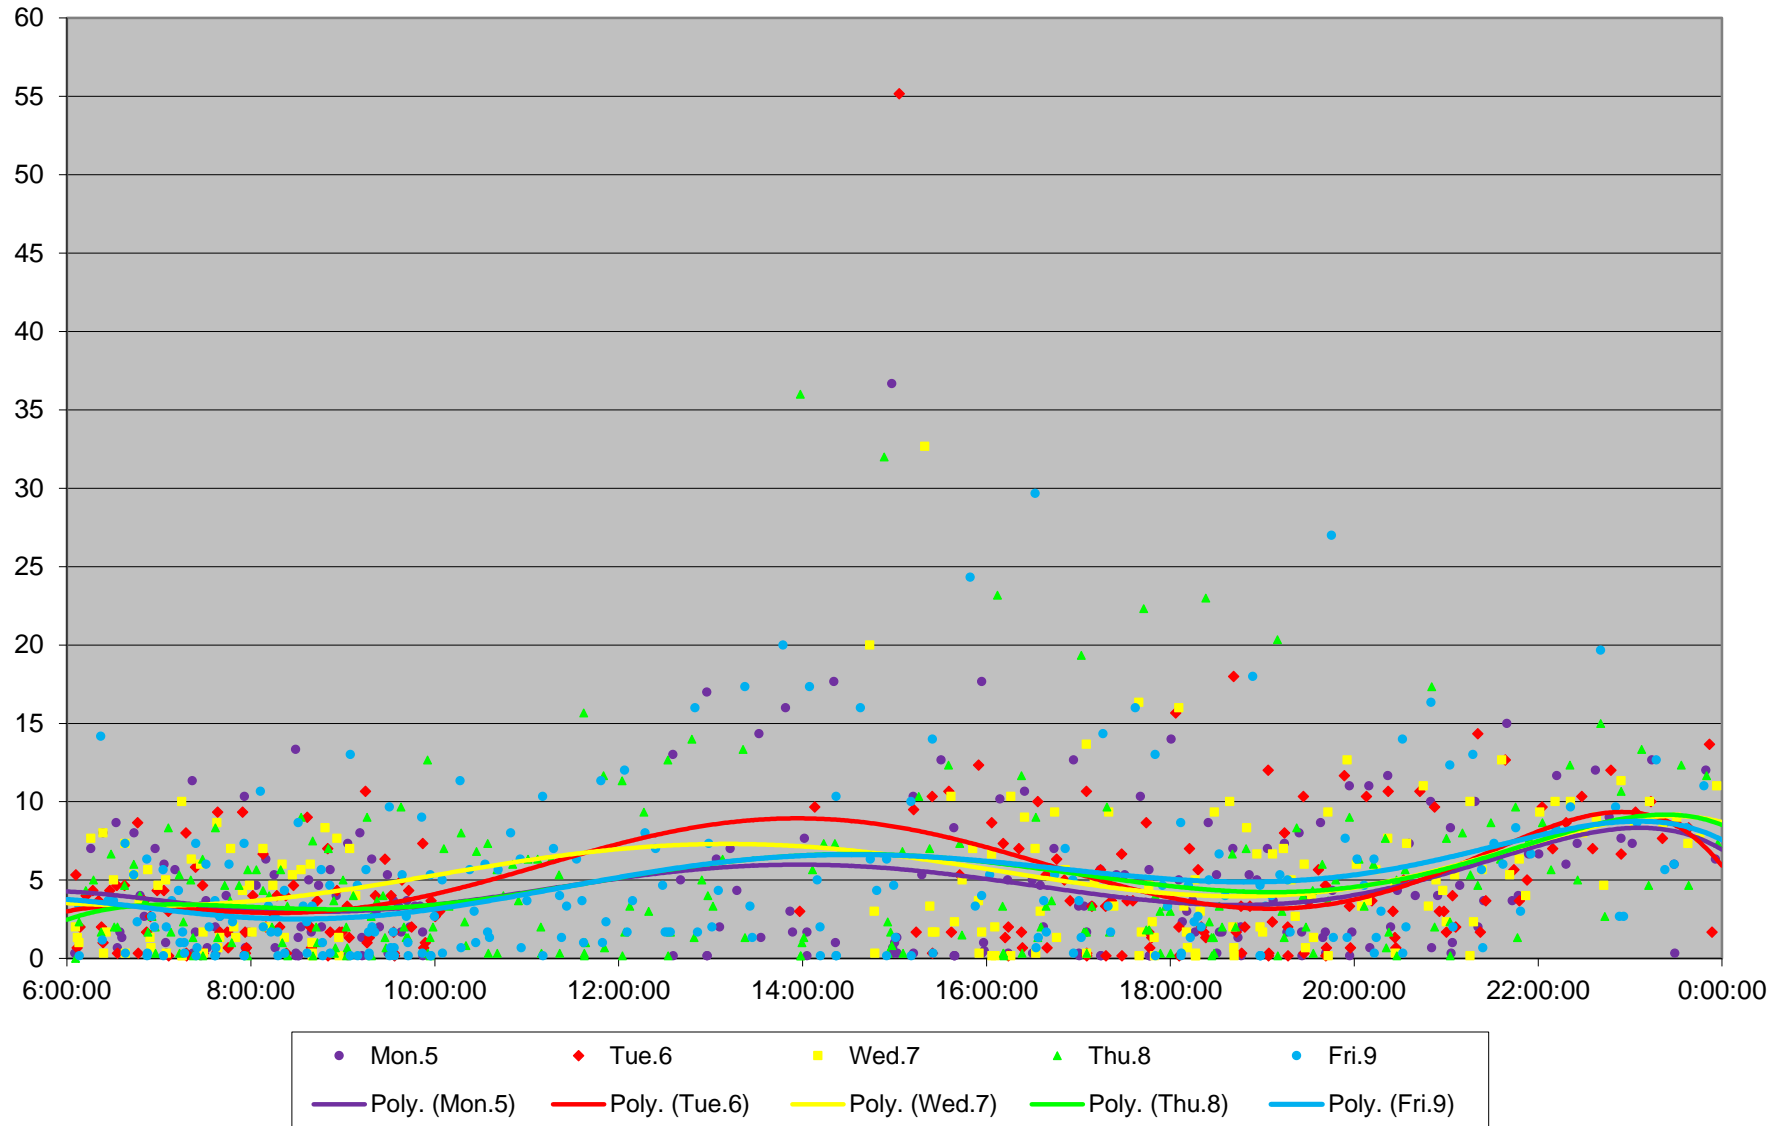

35 Jane Headways at Lawrence Northbound October 2020