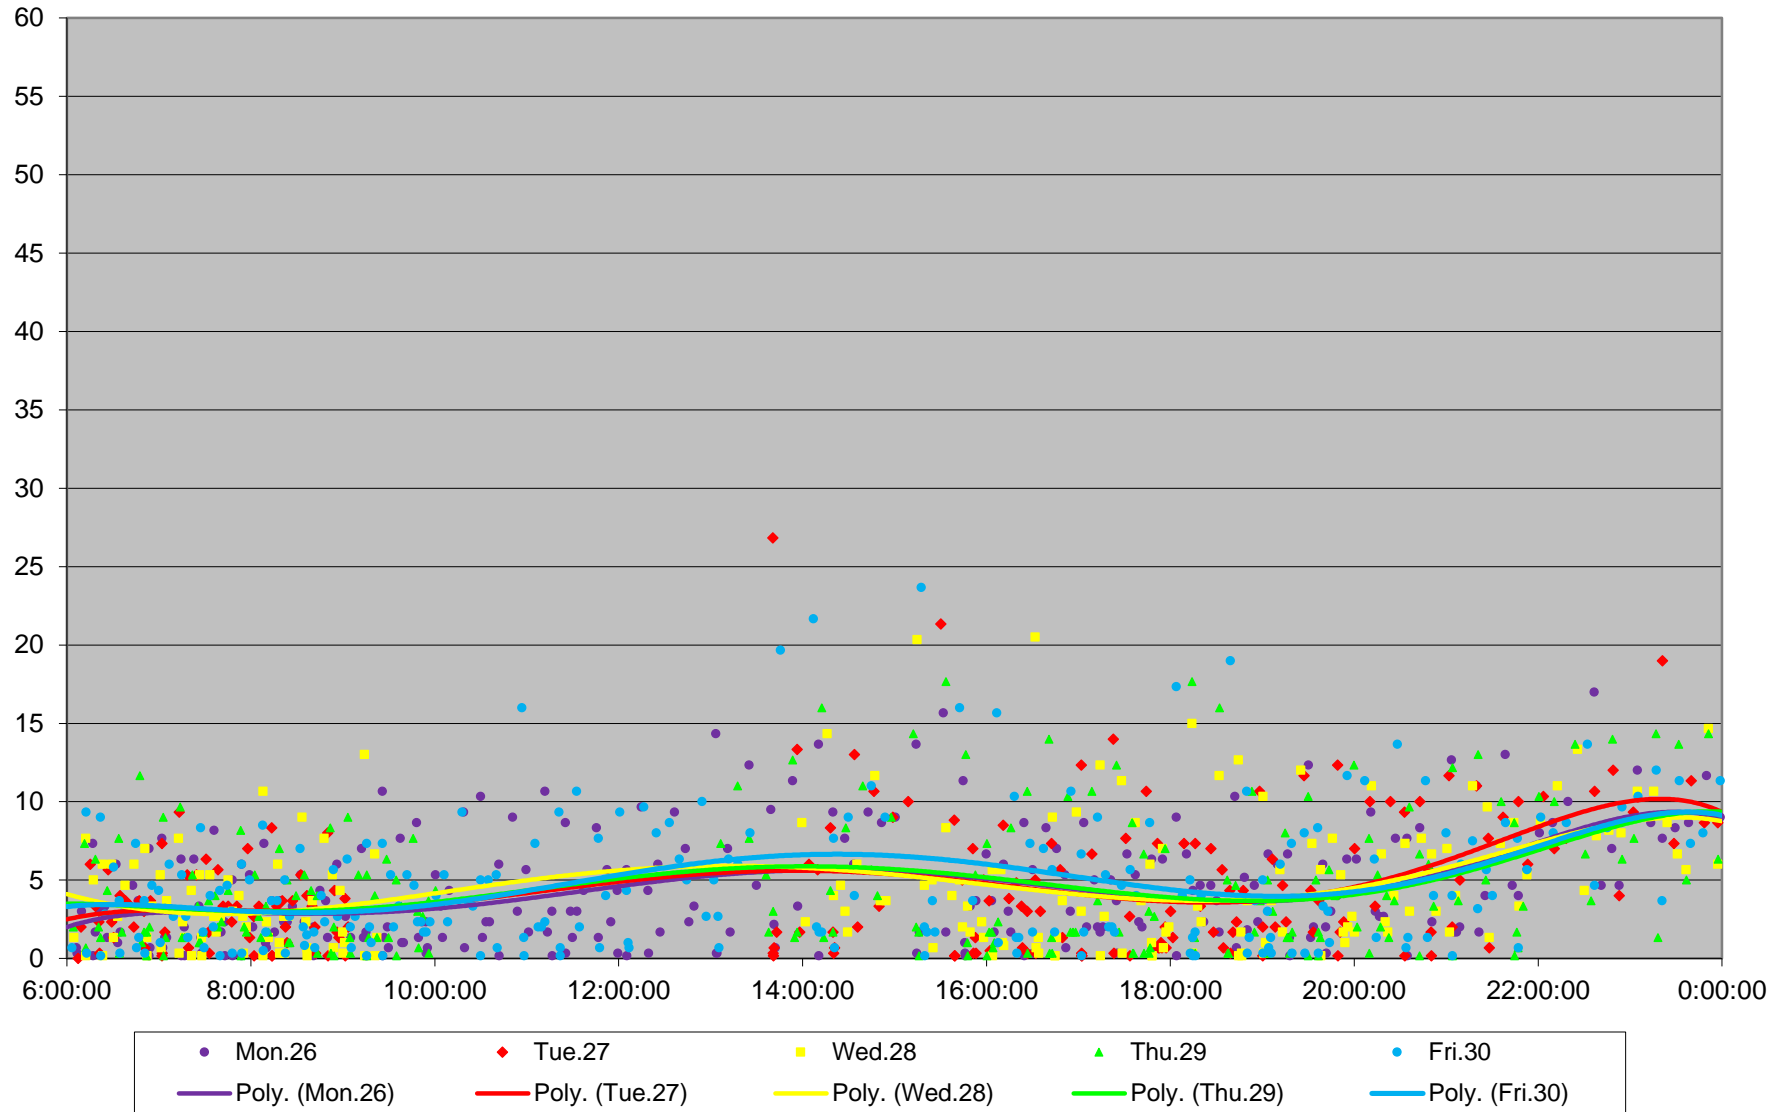

35 Jane Headways at Lawrence Northbound October 2020