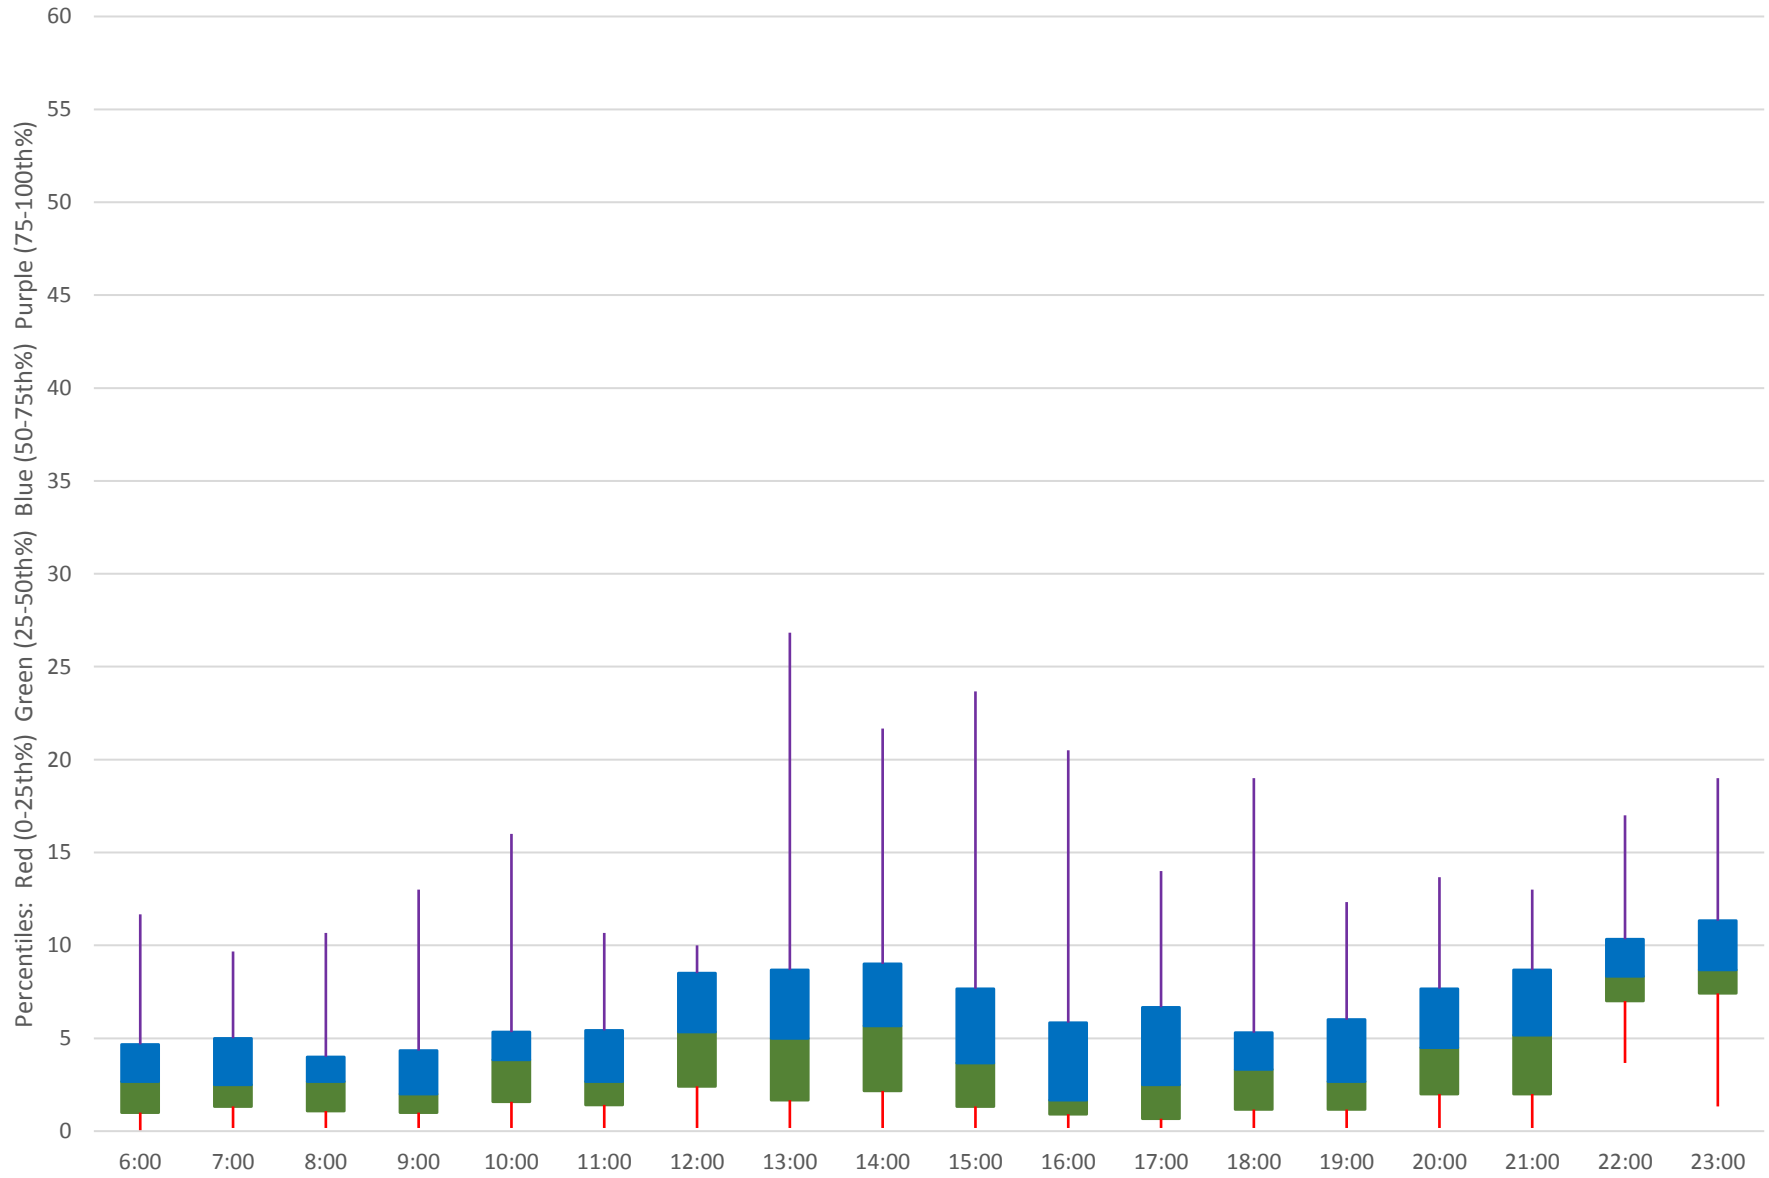

35 Jane Headways at Lawrence Northbound October 2020 Saturday Statistics

35 Jane Headways at Lawrence Northbound October 2020

Quartiles Week 5