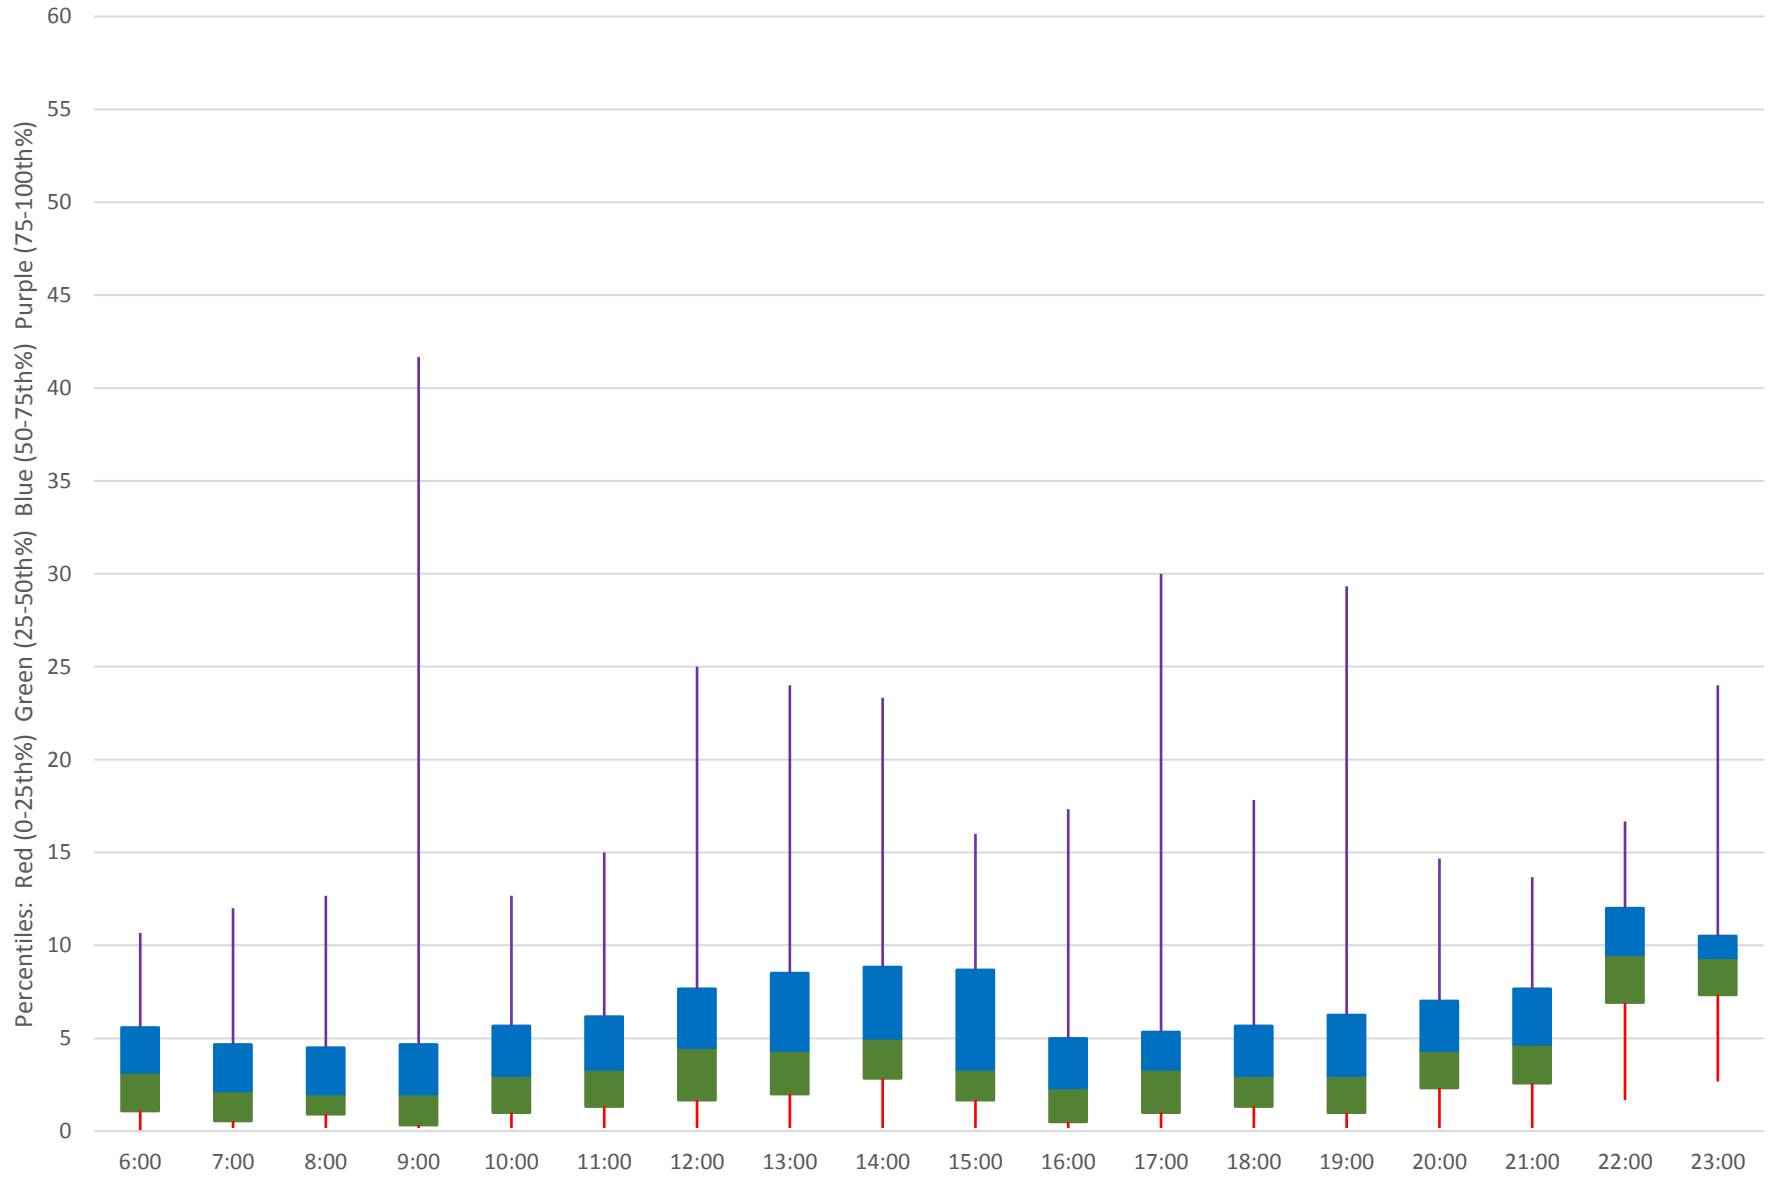

35 Jane Headways at Lawrence Northbound October 2020

Quartiles Week 4