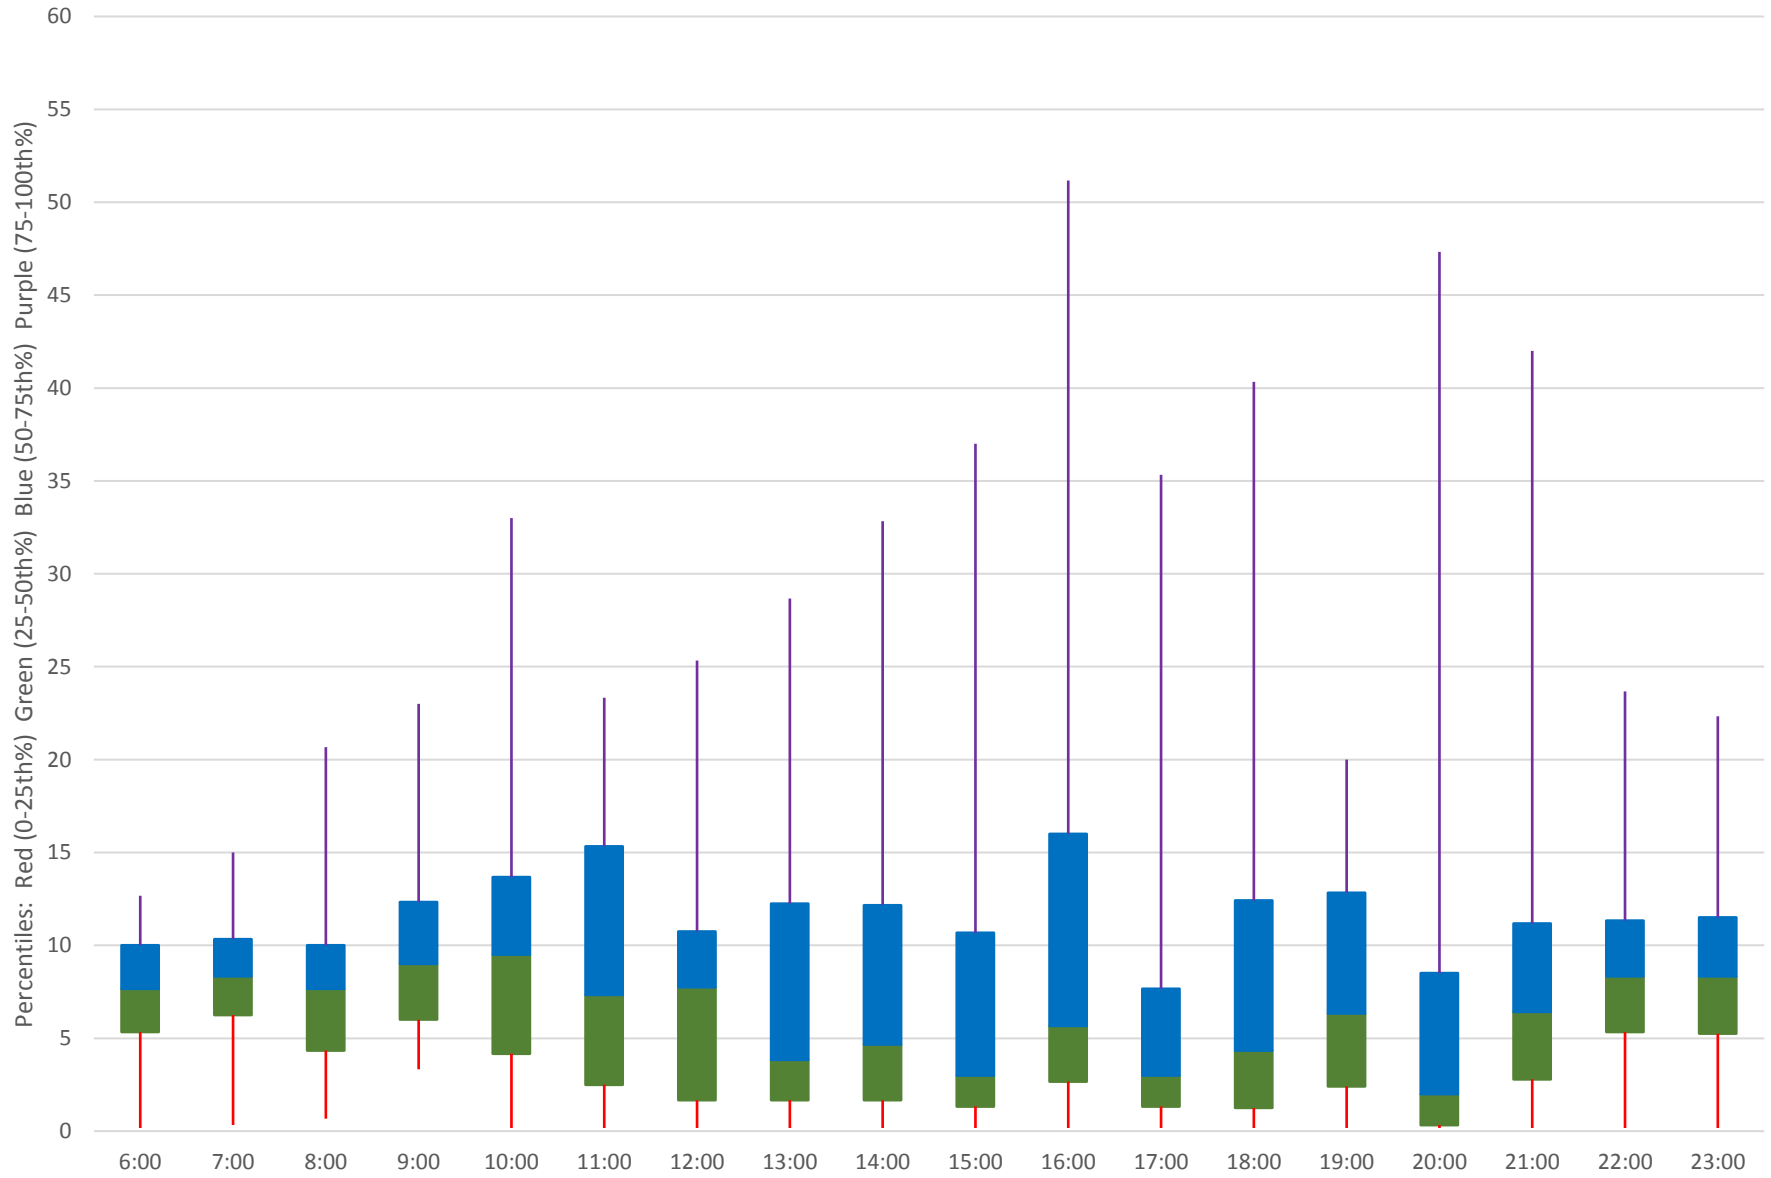

35 Jane Headways at Lawrence Northbound October 2020 Sunday Statistics

35 Jane Headways at Lawrence Northbound October 2020

Quartiles Saturdays