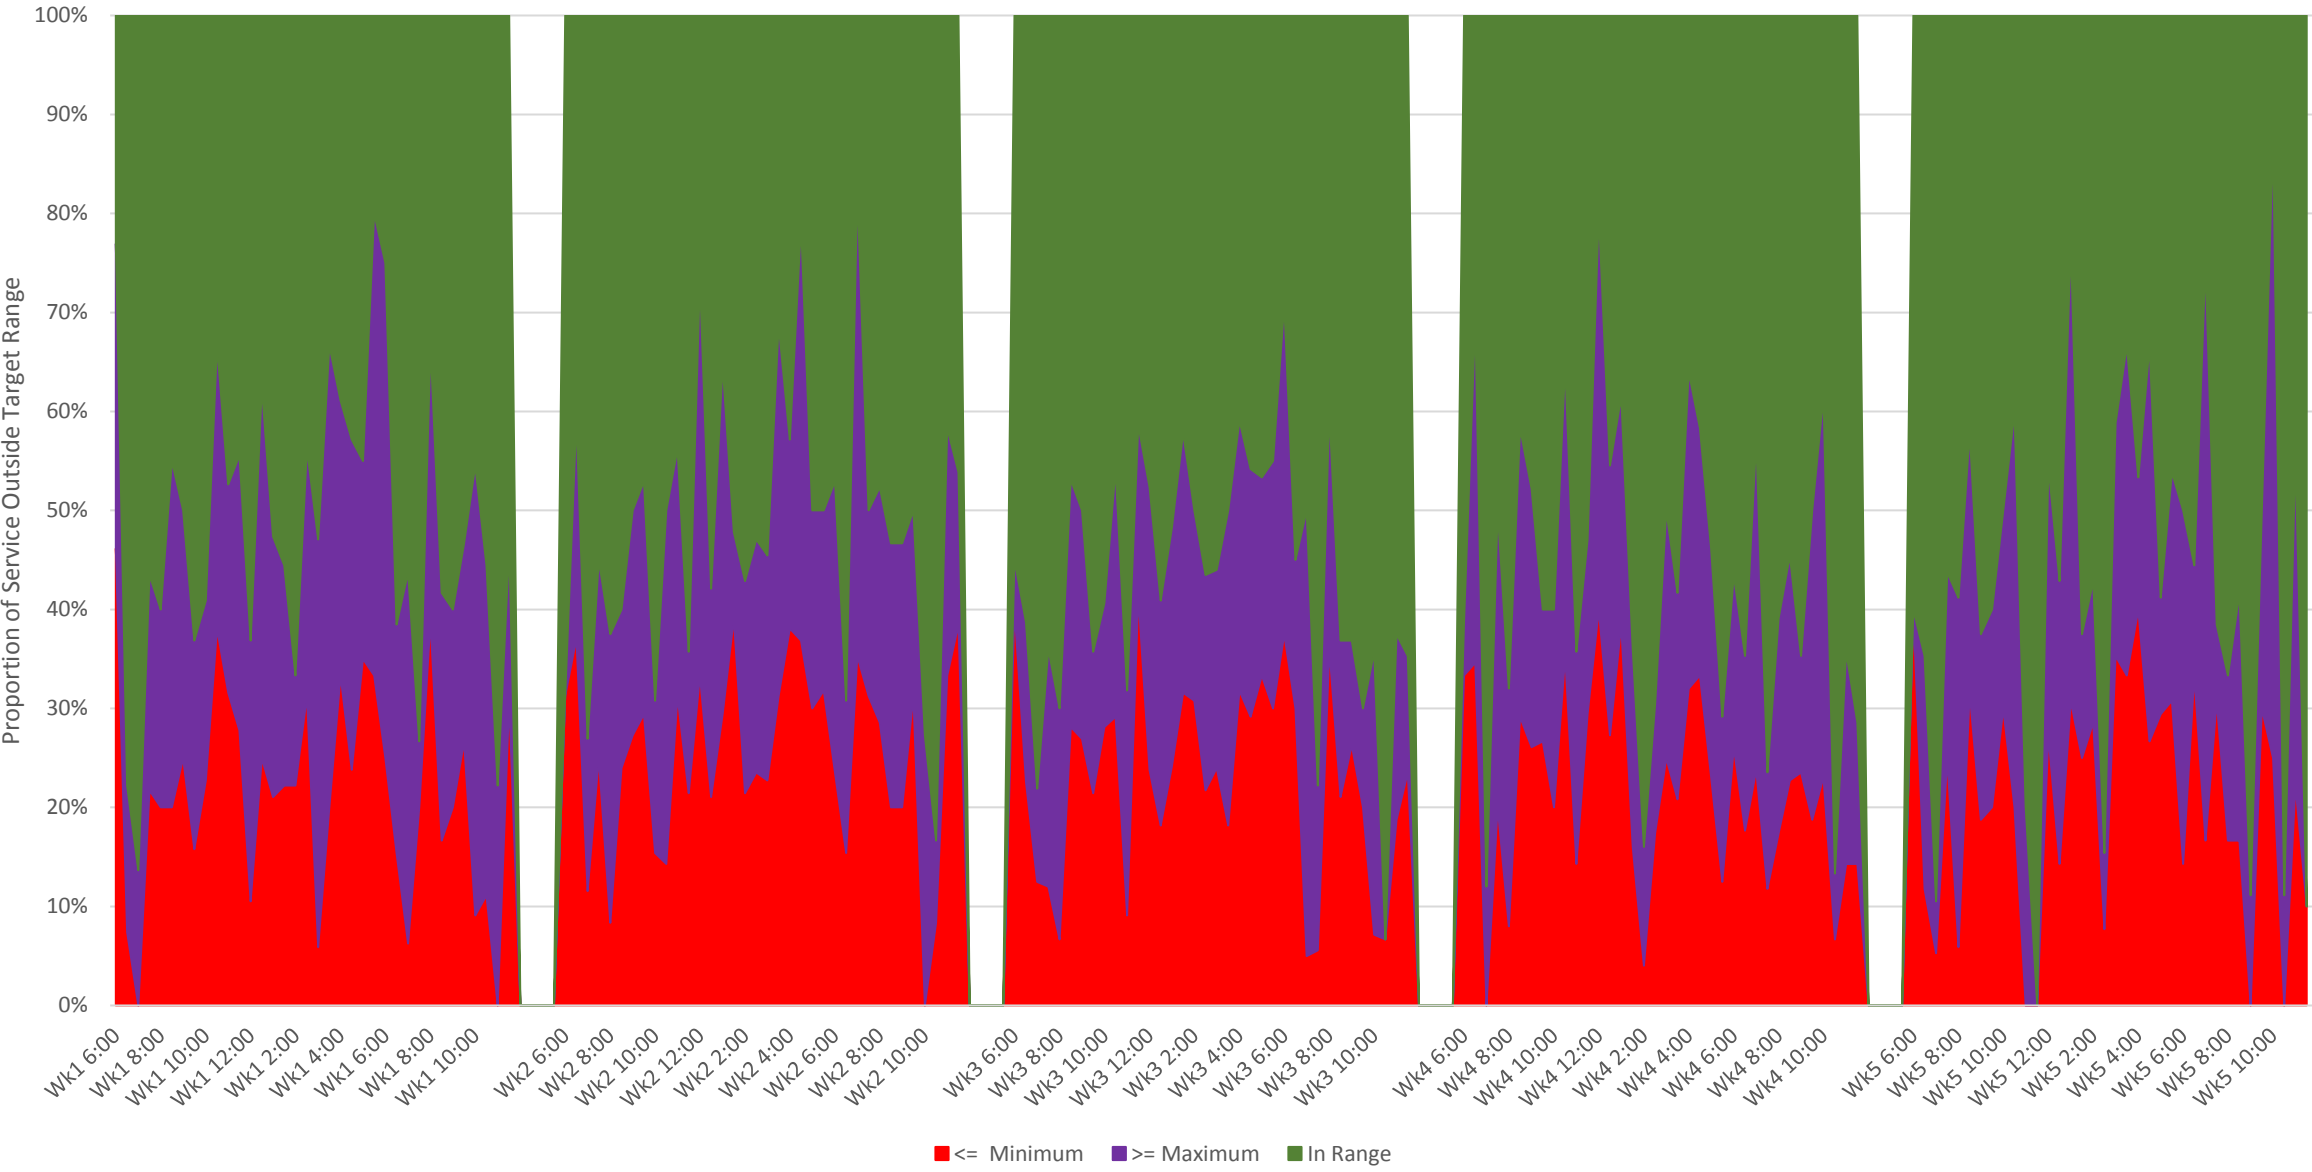

506 Carlton Headways at Yonge Westbound September 2020 Weekday Proportions of Trips Outside of Standard Range

506 Carlton Headways at Yonge Westbound September 2020 Weekends Proportions of Trips Outside of Standard Range

506 Carlton Headways at Yonge Westbound September 2020

Scheduled Headways (GTFIS) and Deviation Allowed By Service Standards