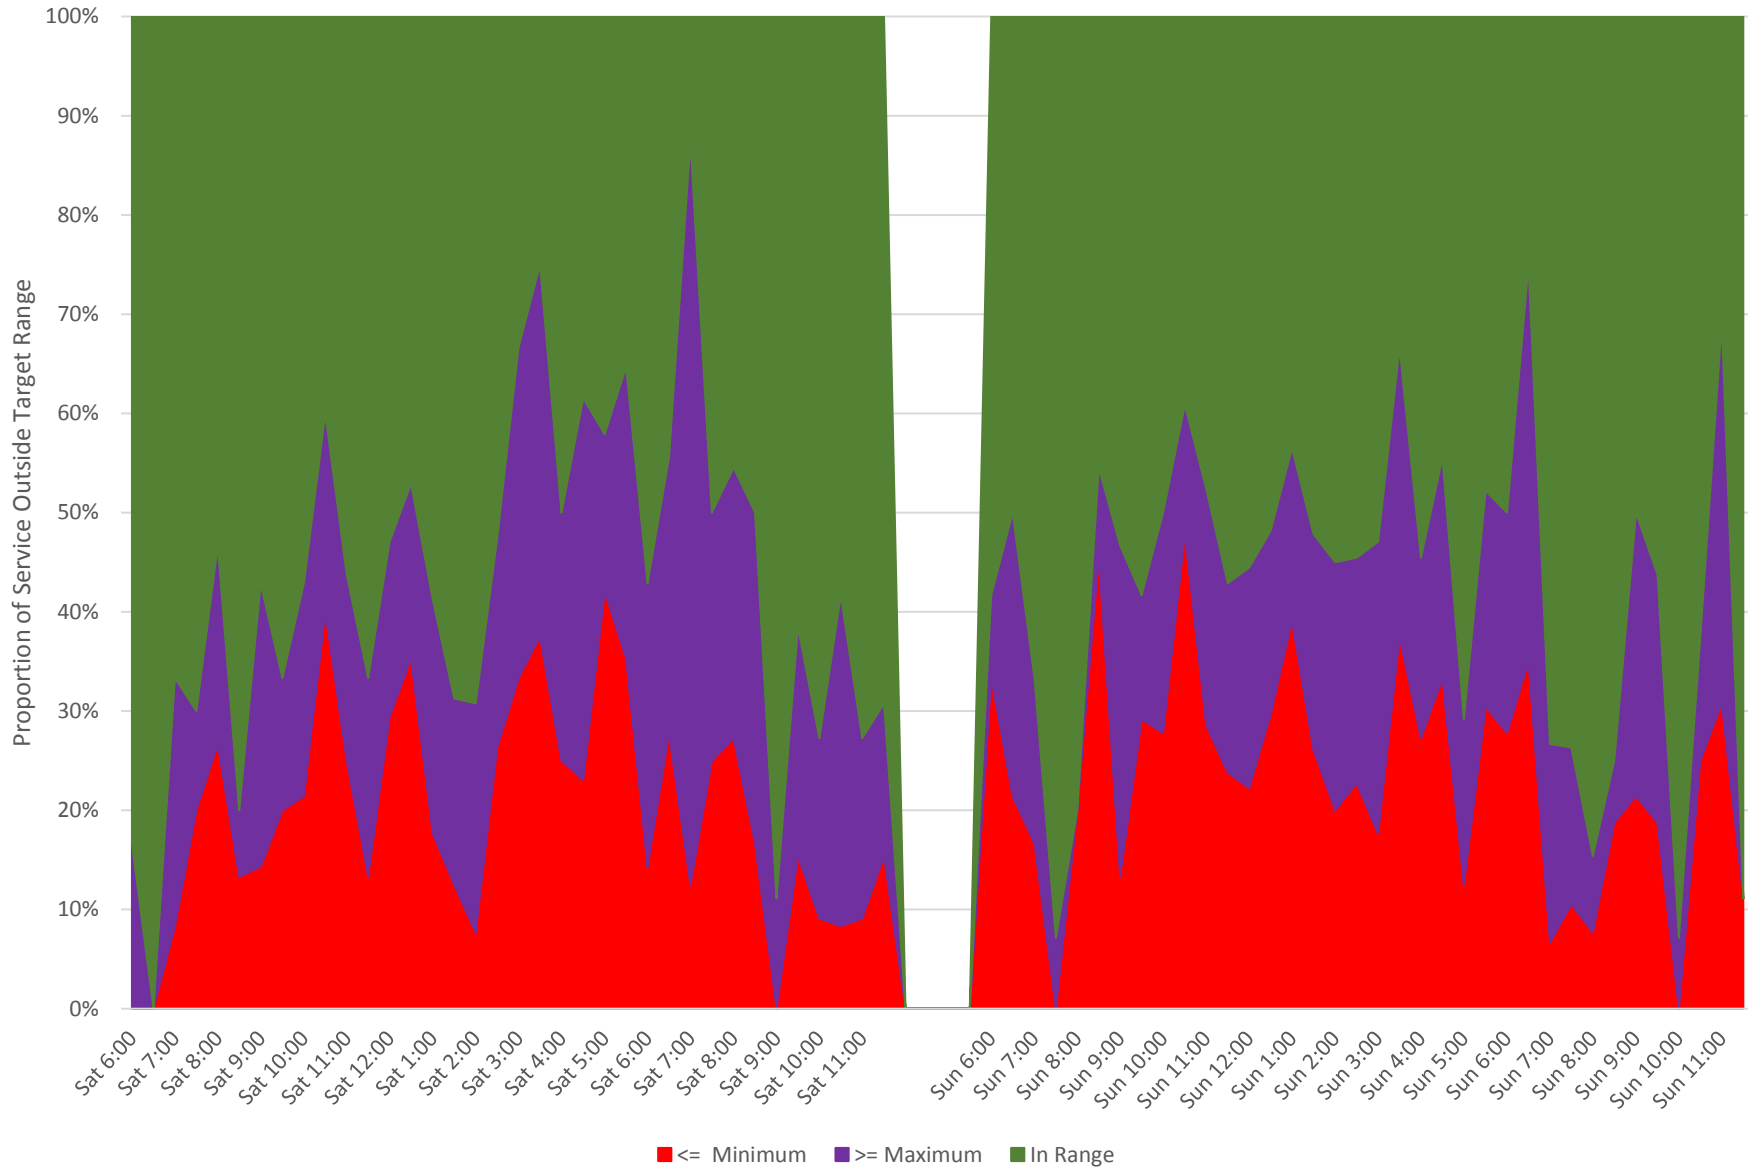

506 Carlton Headways at Yonge Westbound September 2020 Weekday Proportions of Trips Outside of Standard Range

506 Carlton Headways at Yonge Westbound September 2020 Weekends Proportions of Trips Outside of Standard Range

506 Carlton Headways at Yonge Westbound September 2020

Scheduled Headways (GTFIS) and Deviation Allowed By Service Standards