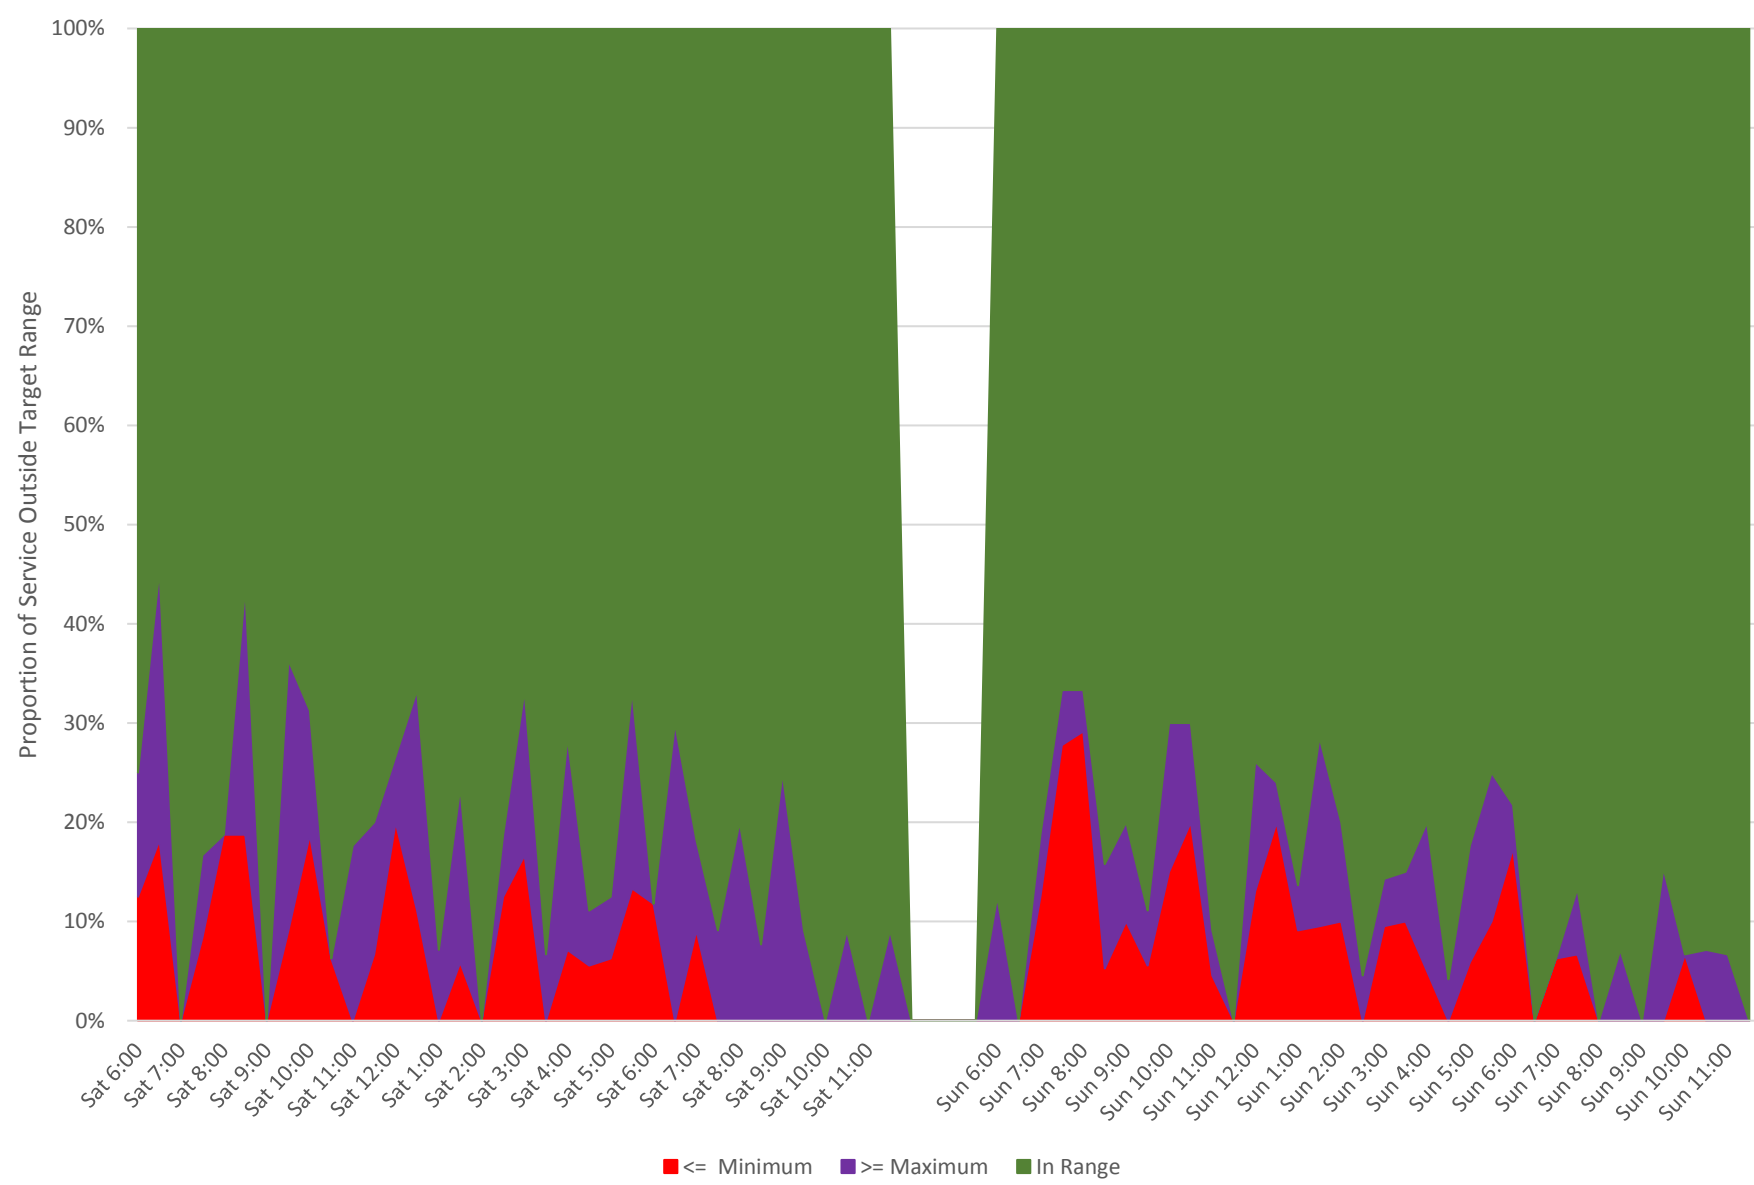

506 Carlton Headways at Danforth Southbound September 2020 Weekday Proportions of Trips Outside of Standard Range

506 Carlton Headways at Danforth Southbound September 2020 Weekends Proportions of Trips Outside of Standard Range

506 Carlton Headways at Danforth Southbound September 2020

Scheduled Headways (GTFIS) and Deviation Allowed By Service Standards