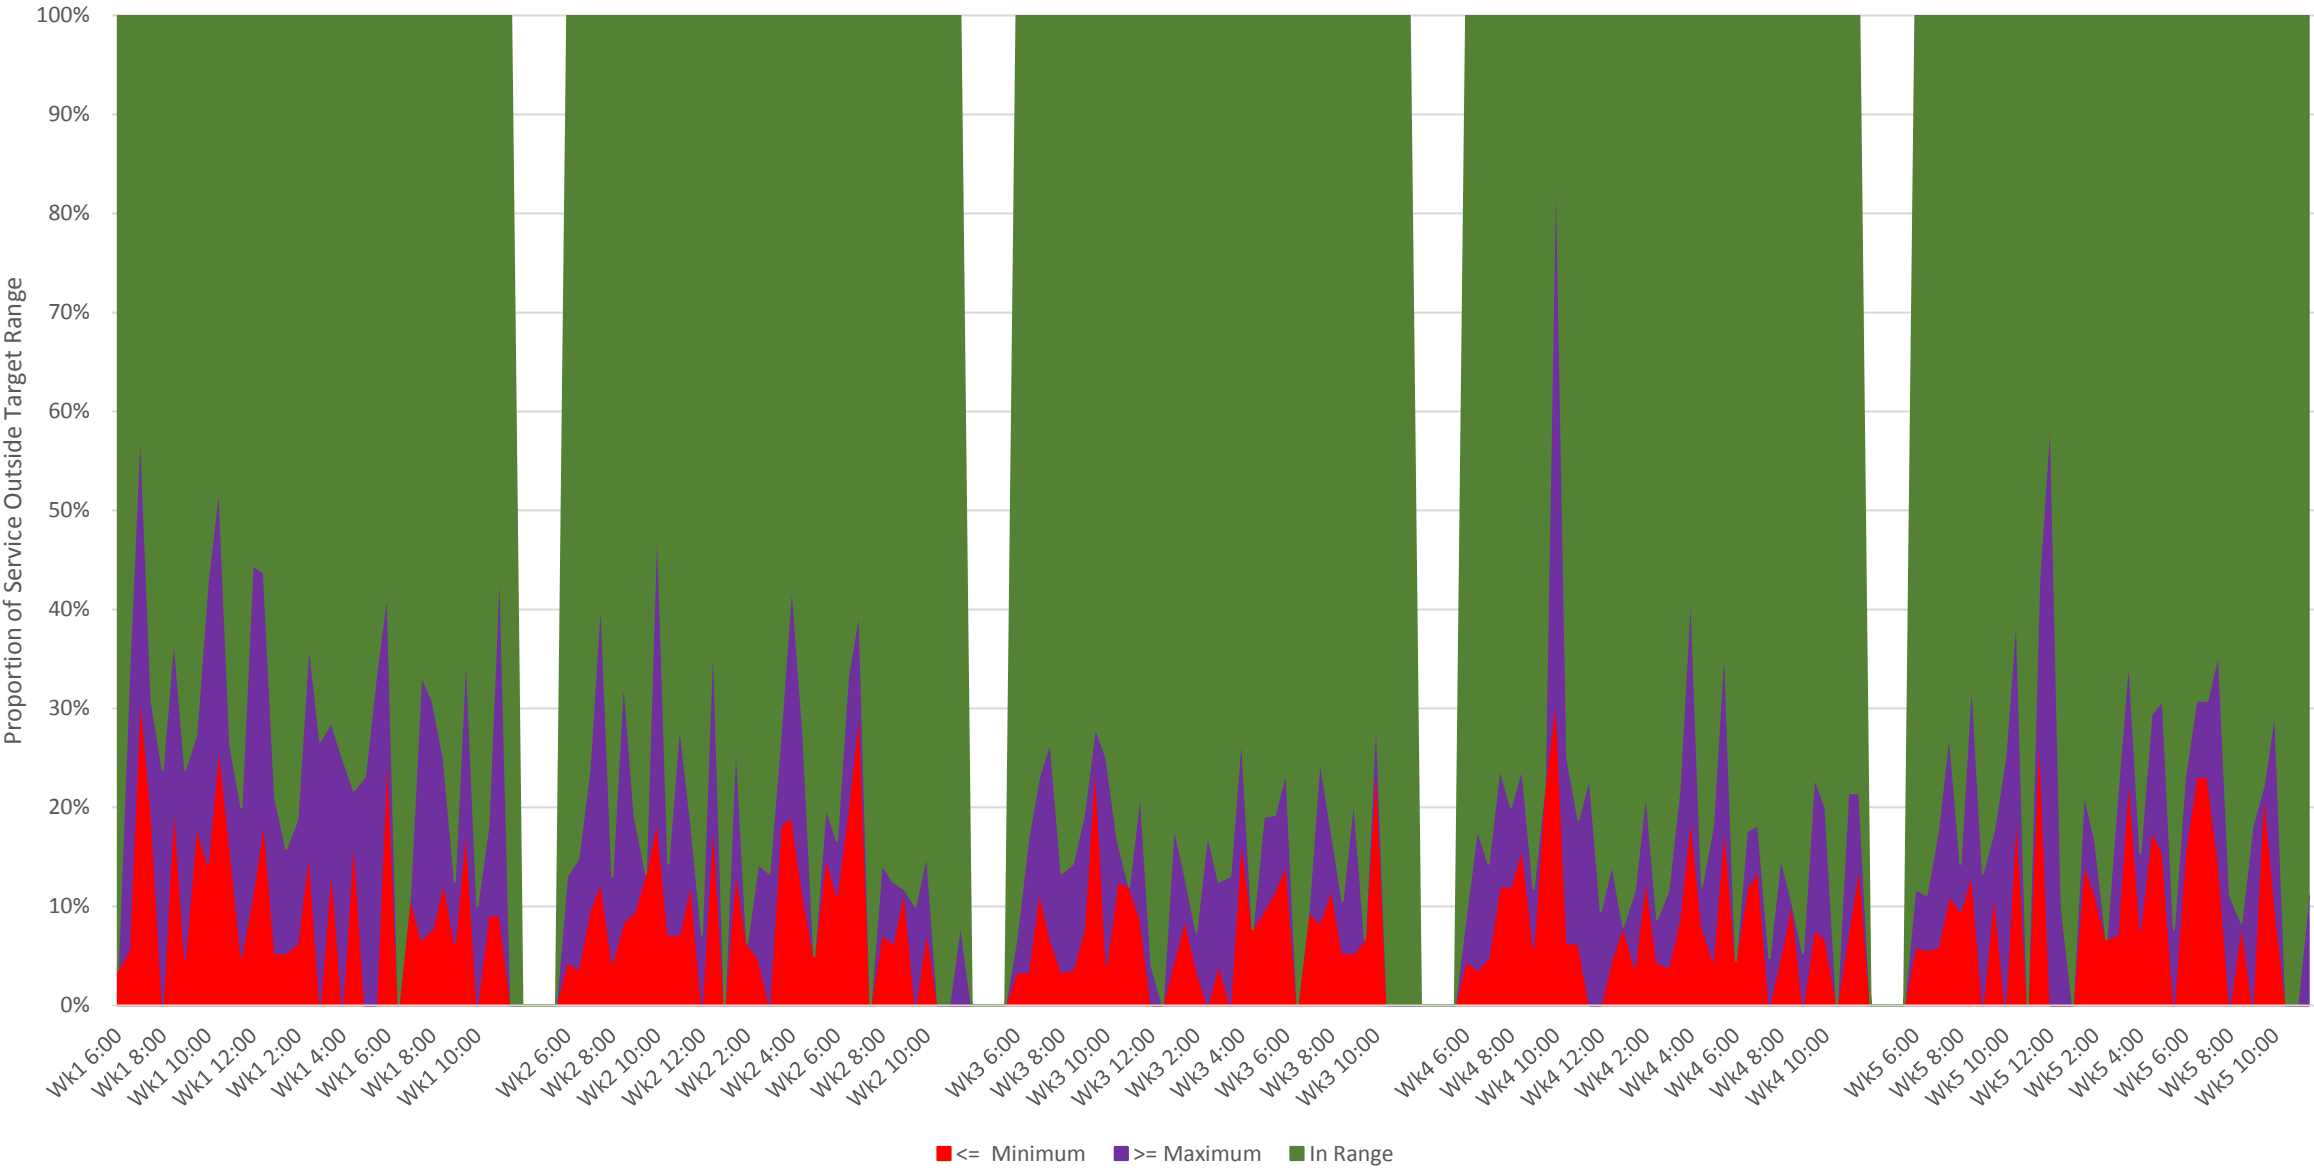

506 Carlton Headways at Danforth Southbound September 2020 Weekday Proportions of Trips Outside of Standard Range

506 Carlton Headways at Danforth Southbound September 2020 Weekends Proportions of Trips Outside of Standard Range

506 Carlton Headways at Danforth Southbound September 2020

Scheduled Headways (GTFIS) and Deviation Allowed By Service Standards