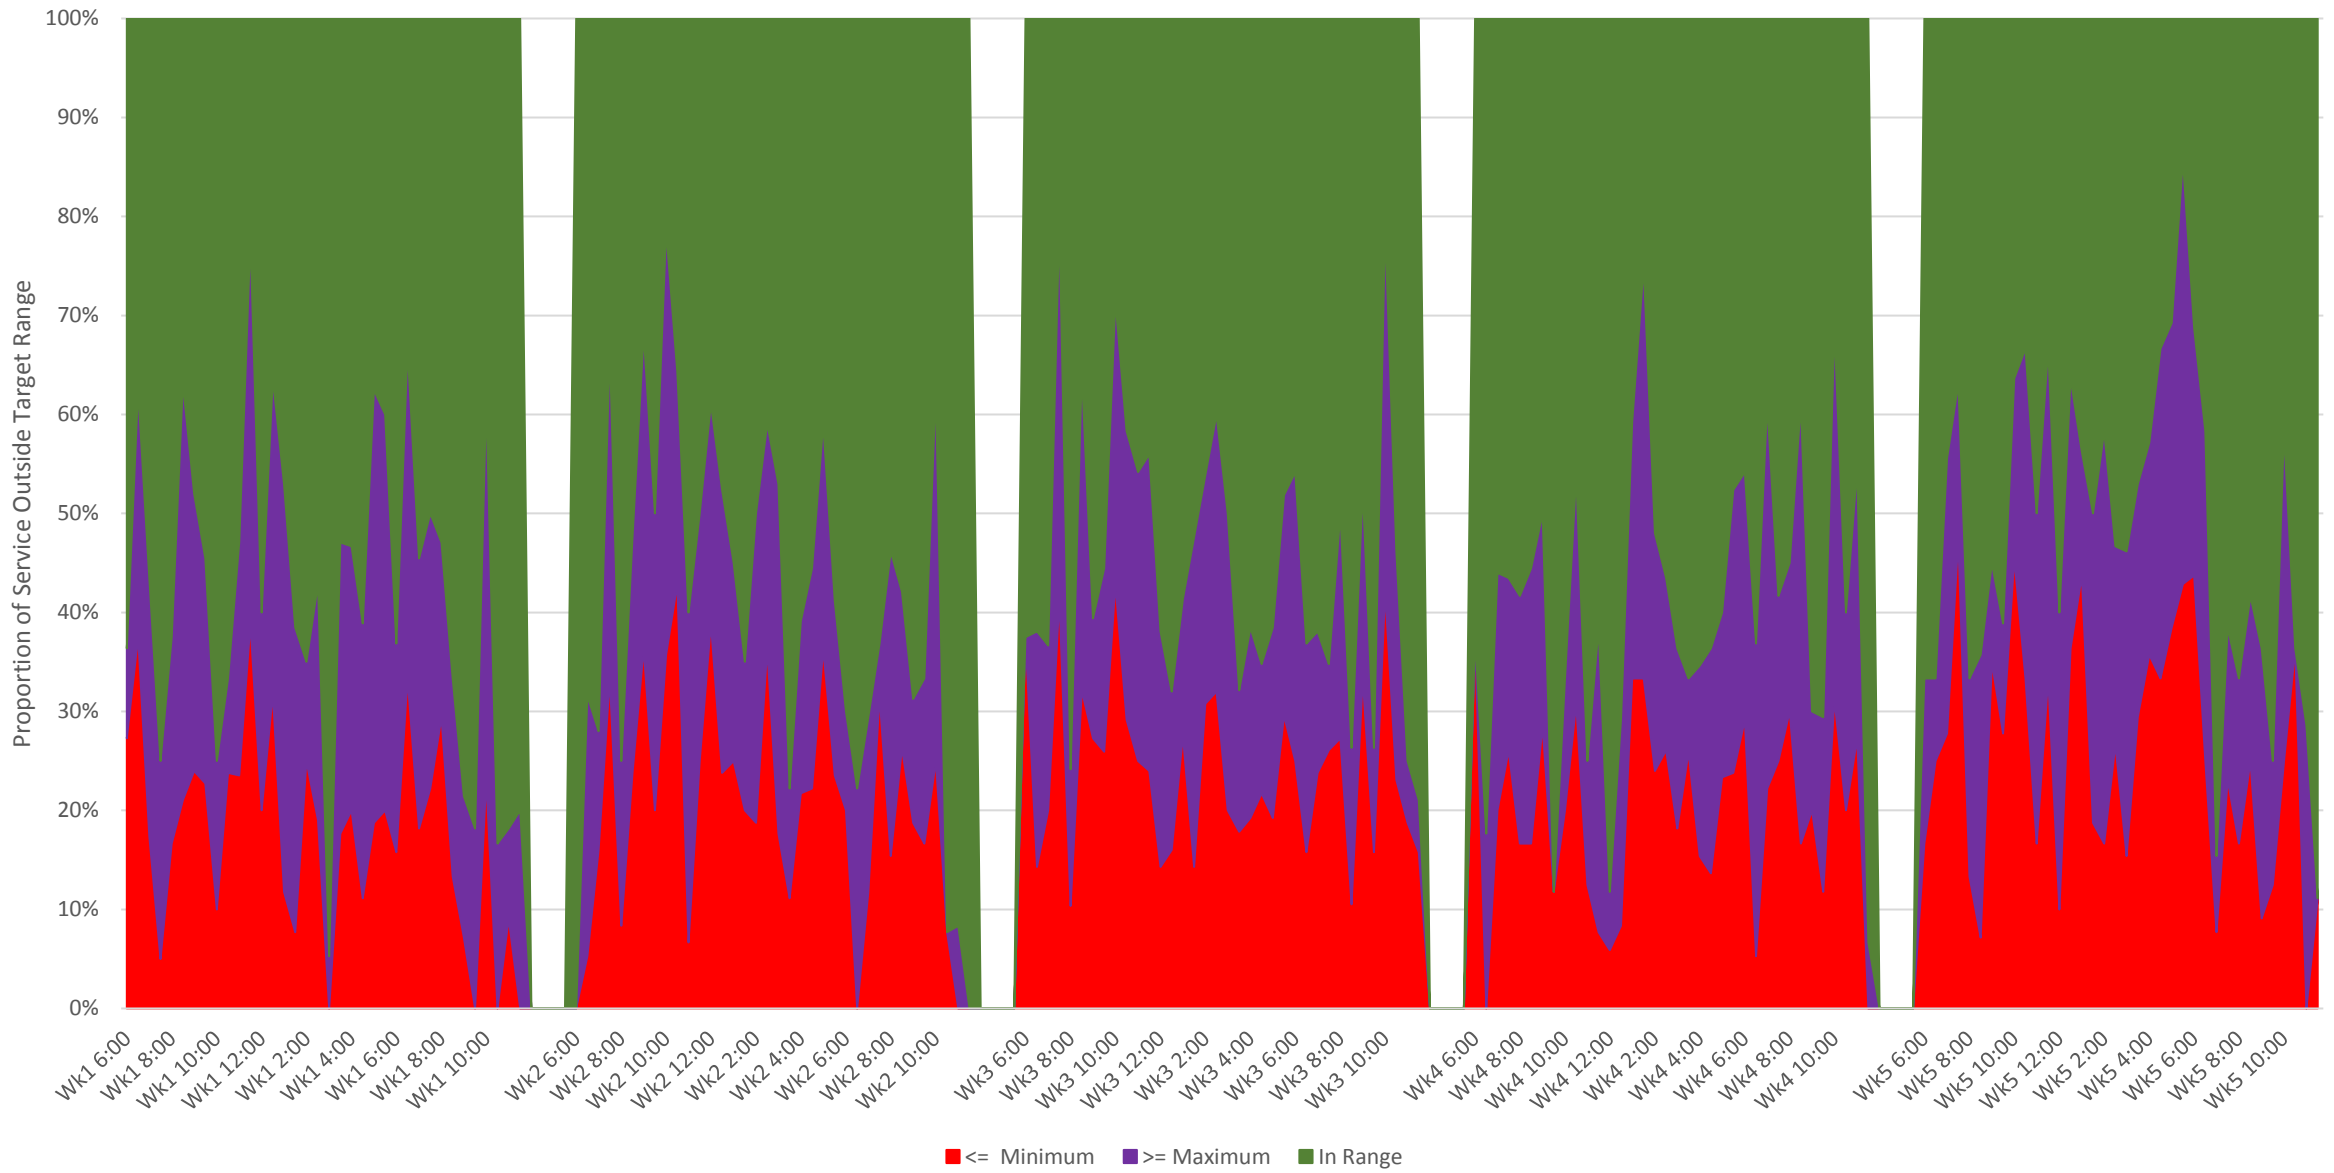

506 Carlton Headways at Yonge Eastbound September 2020 Weekday Proportions of Trips Outside of Standard Range

506 Carlton Headways at Yonge Eastbound September 2020 Weekends Proportions of Trips Outside of Standard Range

506 Carlton Headways at Yonge Eastbound September 2020 Scheduled Headways (GTFIS) and Deviation Allowed By Service Standards