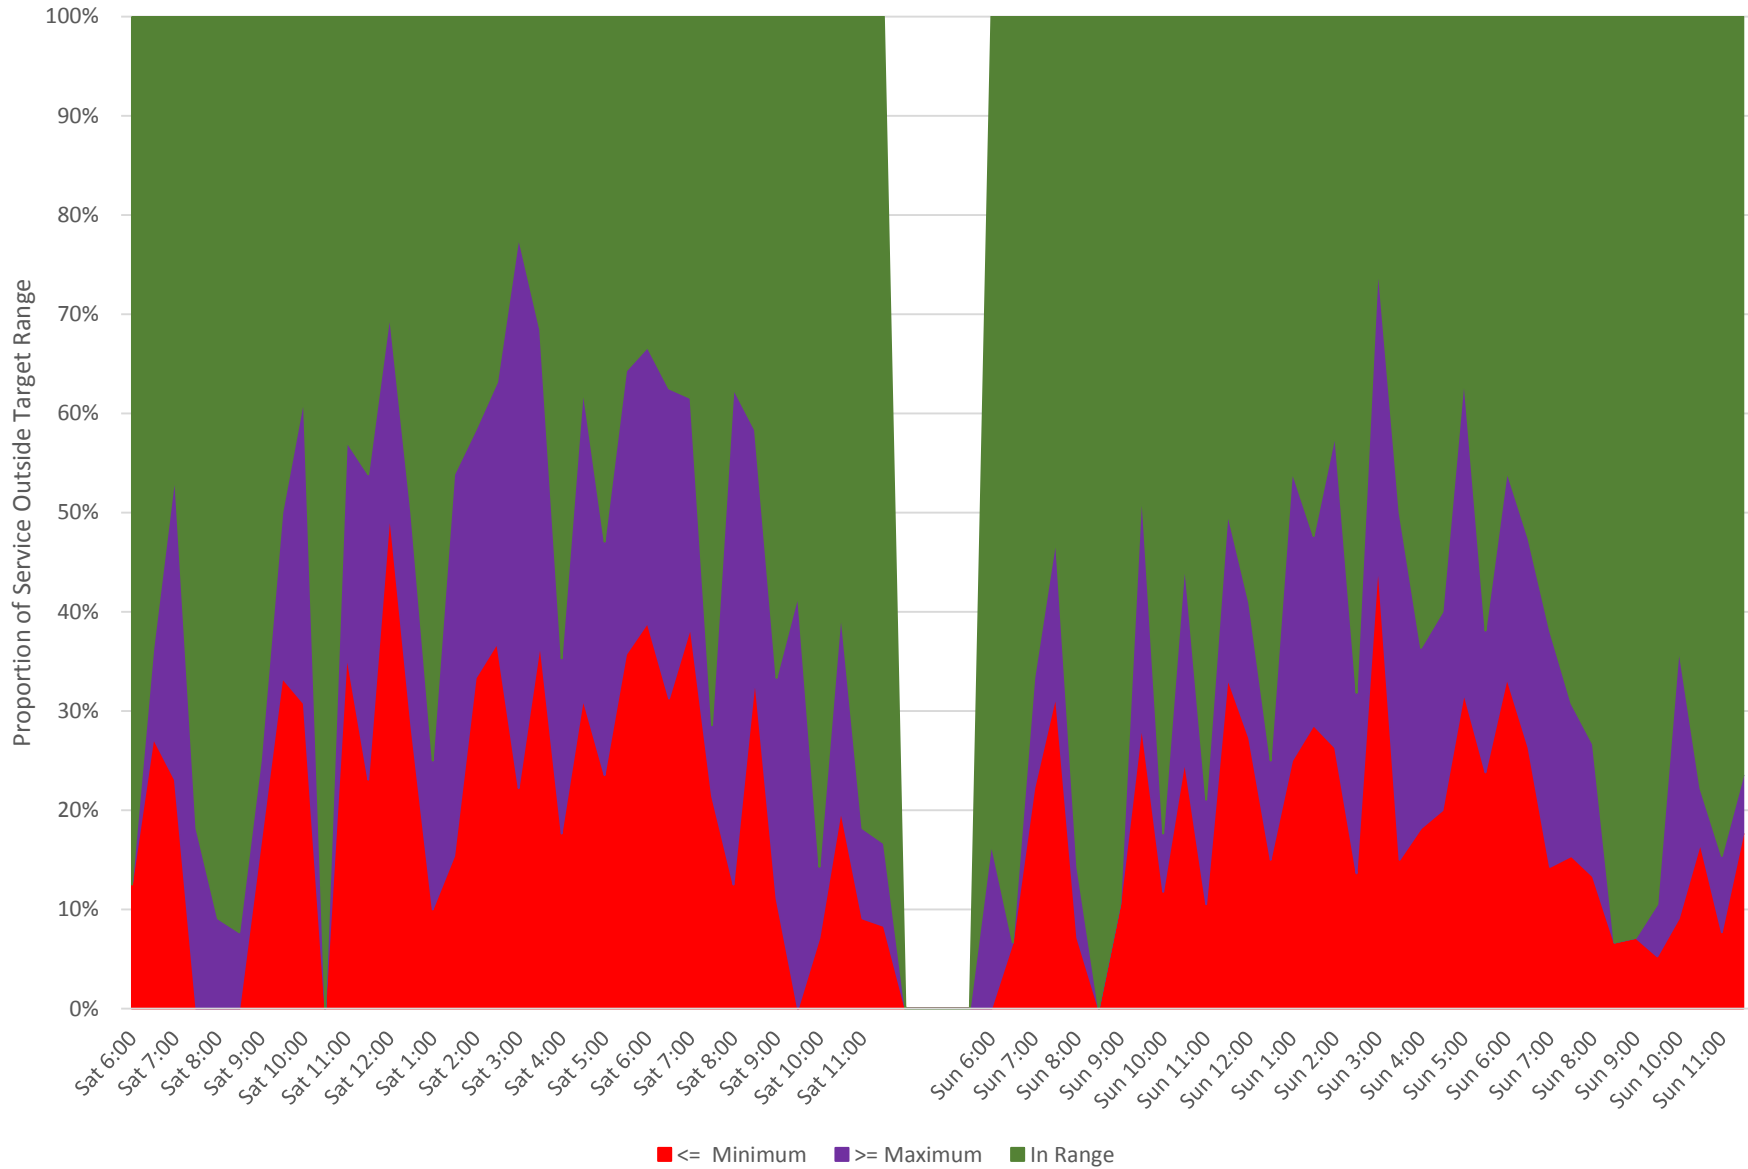

506 Carlton Headways at Yonge Eastbound September 2020 Weekday Proportions of Trips Outside of Standard Range

506 Carlton Headways at Yonge Eastbound September 2020 Weekends Proportions of Trips Outside of Standard Range

506 Carlton Headways at Yonge Eastbound September 2020 Scheduled Headways (GTFIS) and Deviation Allowed By Service Standards