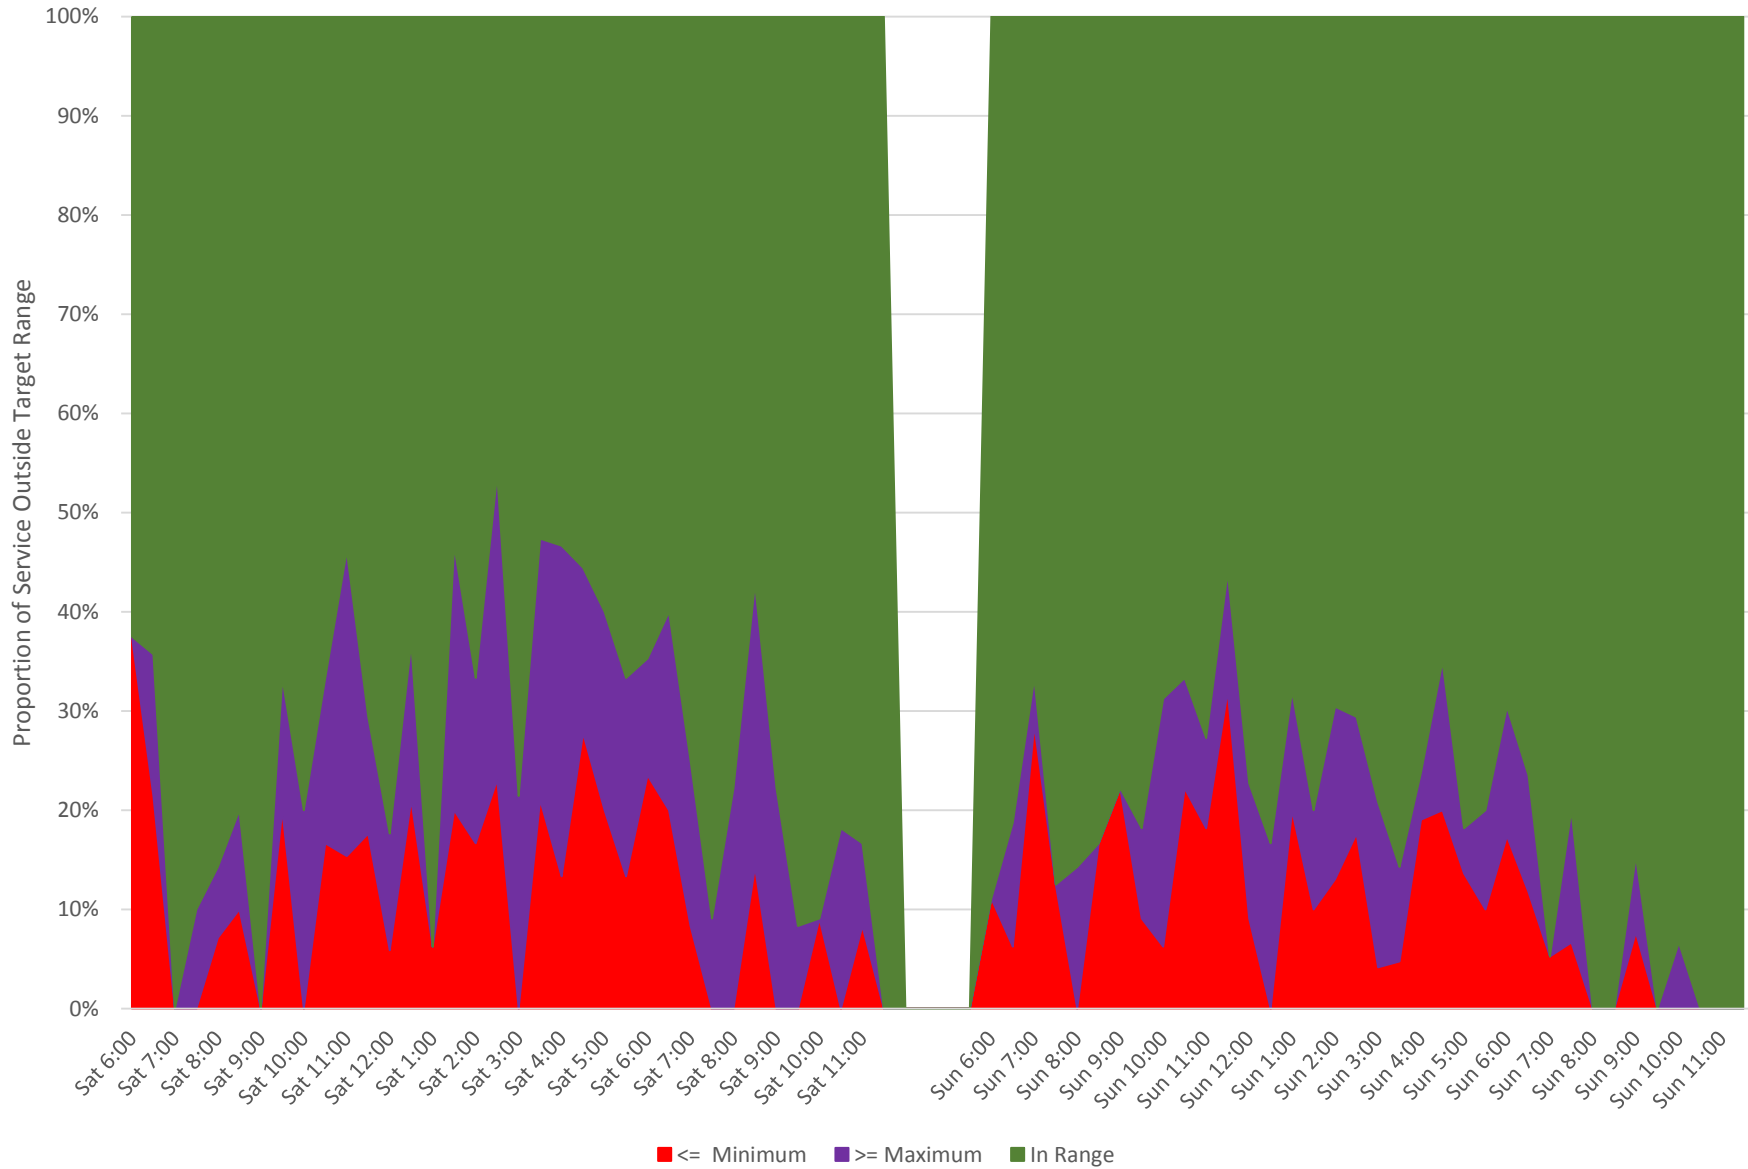

506 Carlton Headways at Dufferin Eastbound September 2020 Weekday Proportions of Trips Outside of Standard Range

506 Carlton Headways at Dufferin Eastbound September 2020 Weekends Proportions of Trips Outside of Standard Range

506 Carlton Headways at Dufferin Eastbound September 2020

Scheduled Headways (GTFIS) and Deviation Allowed By Service Standards