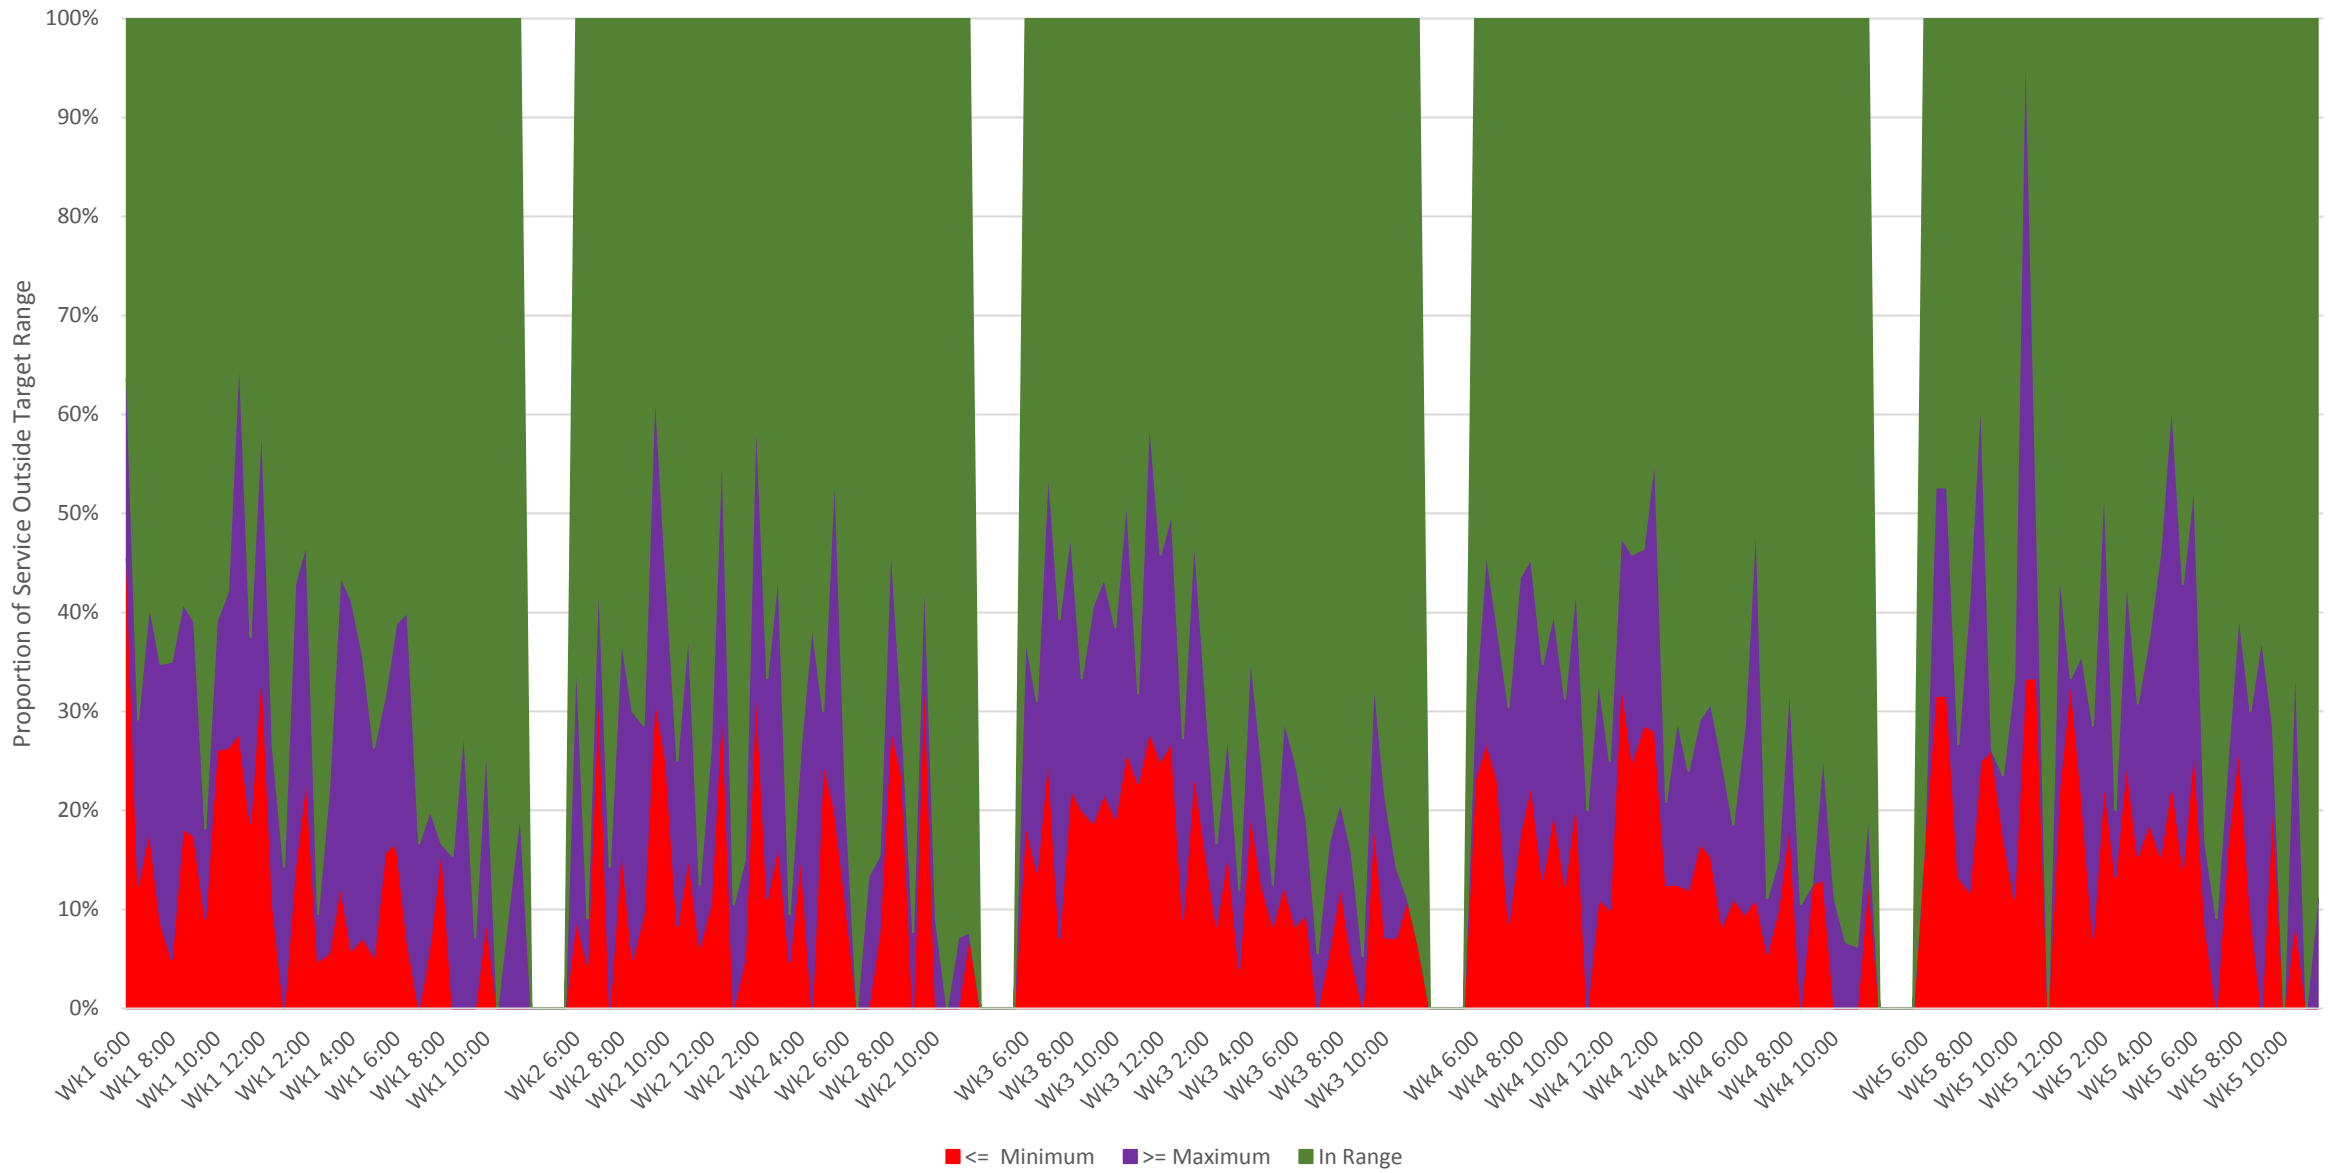

506 Carlton Headways at Dufferin Eastbound September 2020 Weekday Proportions of Trips Outside of Standard Range

506 Carlton Headways at Dufferin Eastbound September 2020 Weekends Proportions of Trips Outside of Standard Range

506 Carlton Headways at Dufferin Eastbound September 2020

Scheduled Headways (GTFIS) and Deviation Allowed By Service Standards