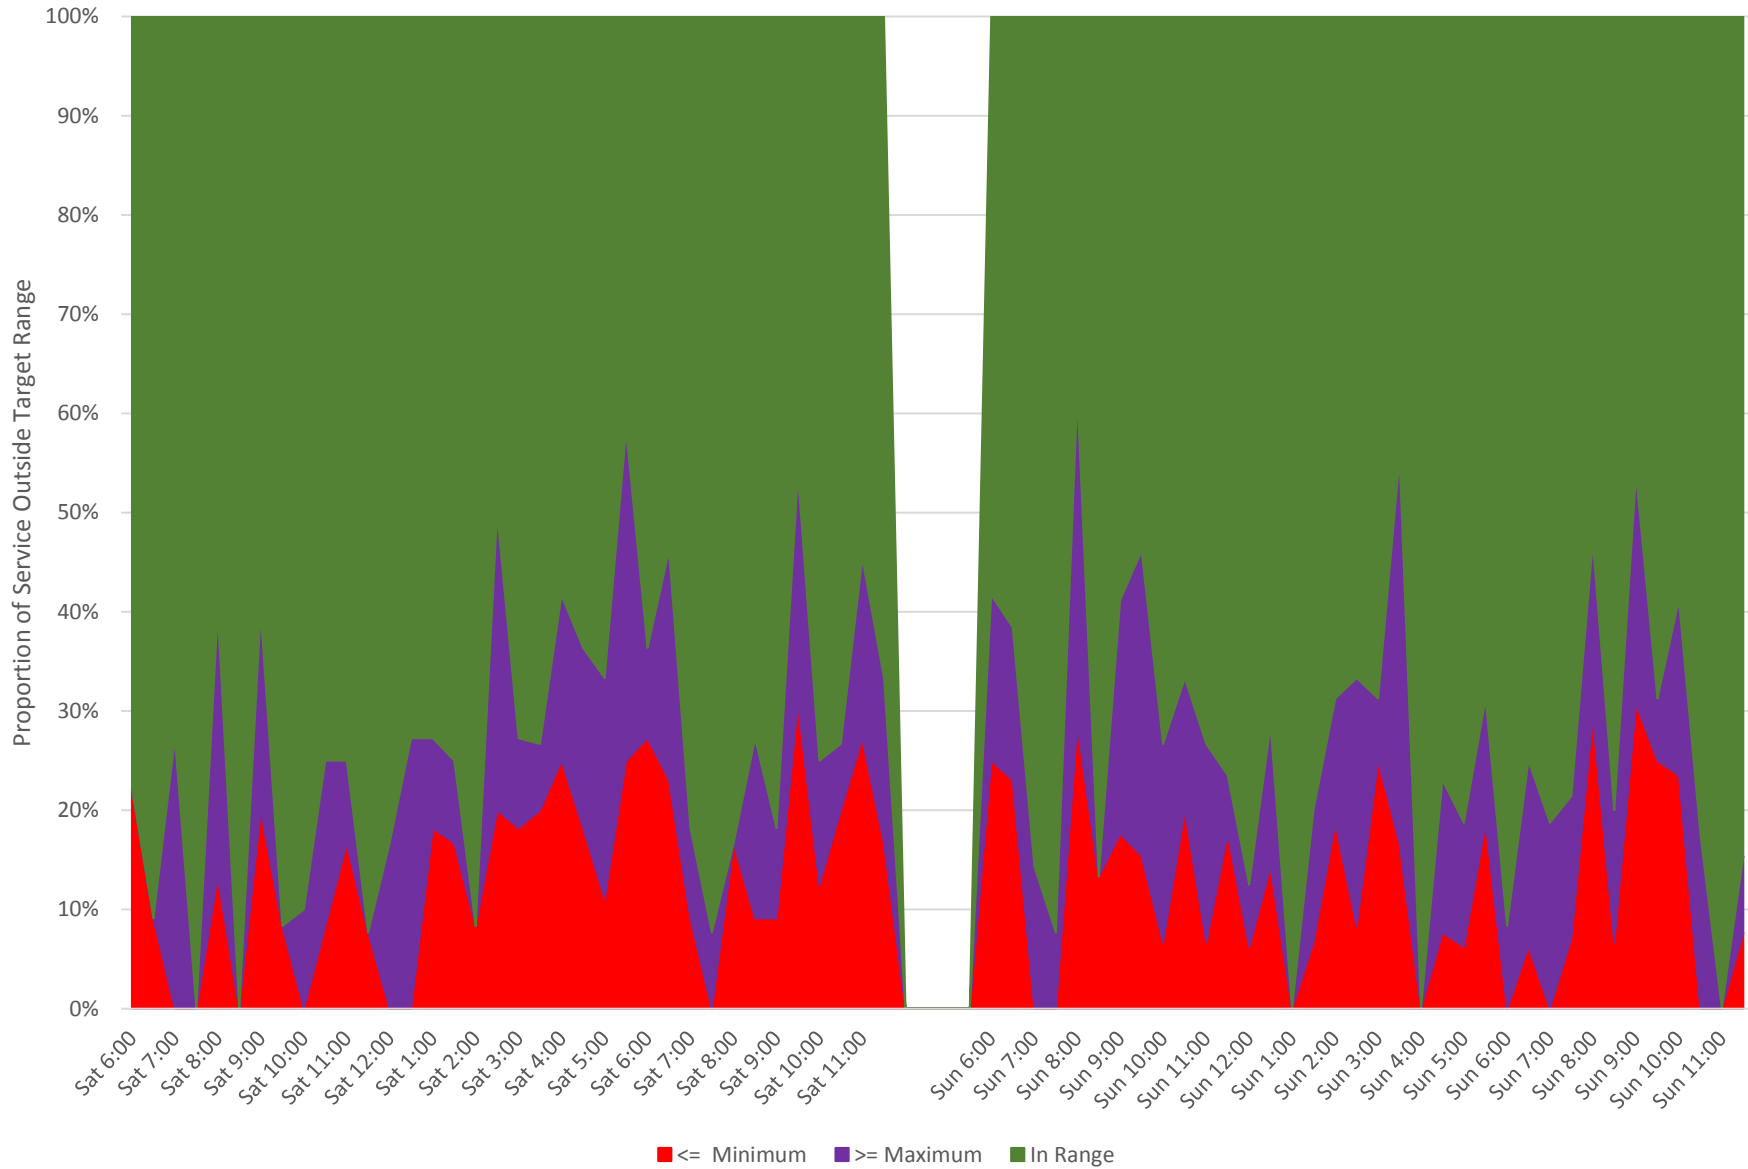

501 Queen Headways at Yonge St. Westbound September 2020

Weekday Proportions of Trips Outside of Standard Range

501 Queen Headways at Yonge St. Westbound September 2020 Weekends Proportions of Trips Outside of Standard Range

501 Queen Headways at Yonge St. Westbound September 2020 Scheduled Headways (GTFIS) and Deviation Allowed By Service Standards