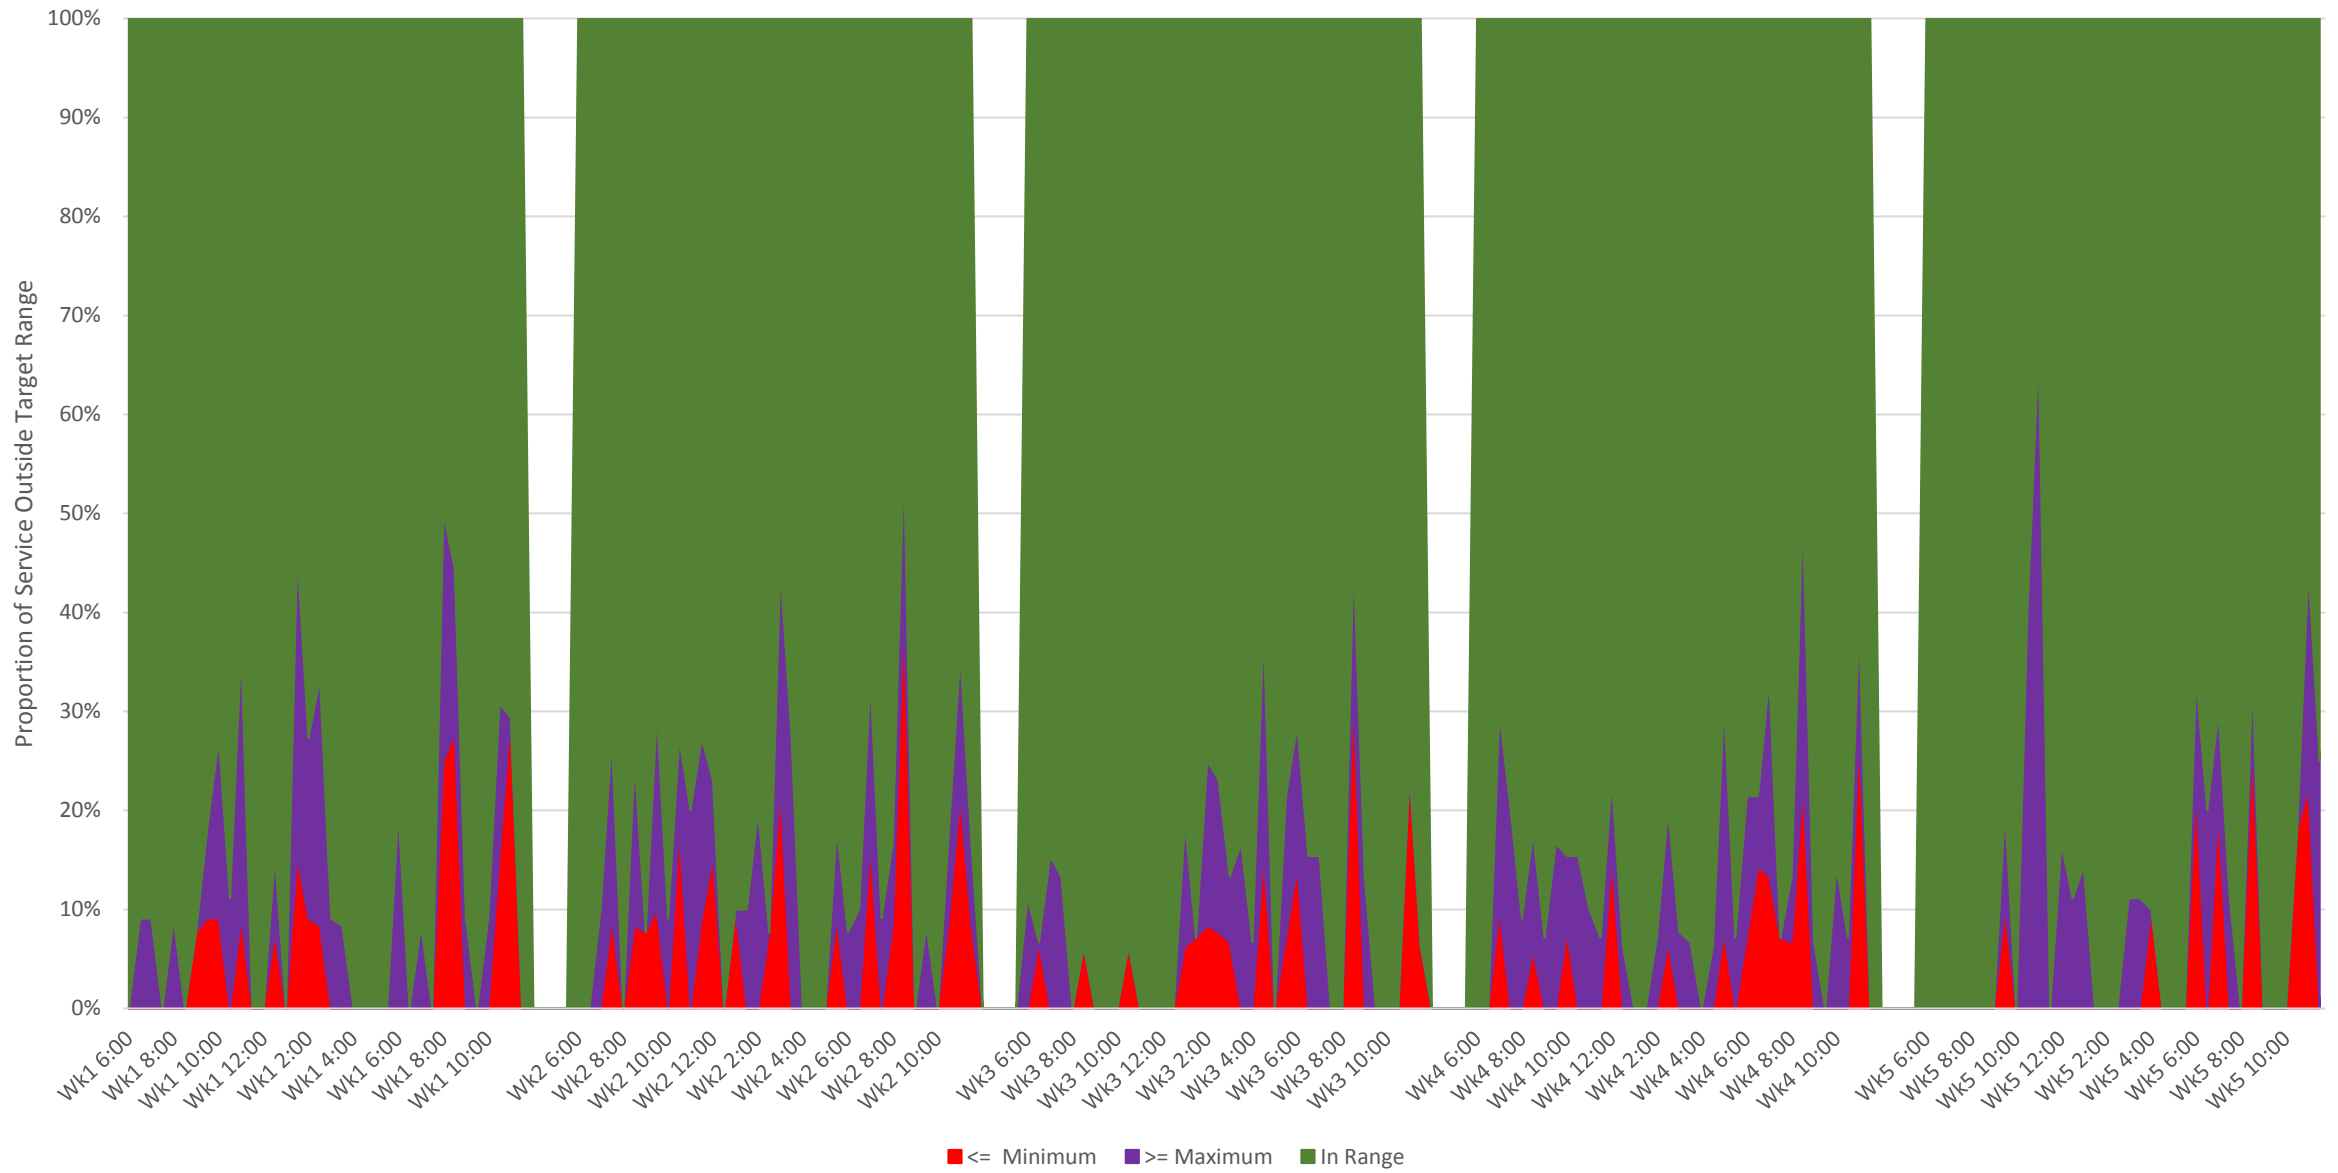

501 Queen Headways at Silver Birch Ave. Westbound September 2020

Weekday Proportions of Trips Outside of Standard Range

501 Queen Headways at Silver Birch Ave. Westbound September 2020 Weekends Proportions of Trips Outside of Standard Range

501 Queen Headways at Silver Birch Ave. Westbound September 2020 Scheduled Headways (GTFS) and Deviation Allowed By Service Standards