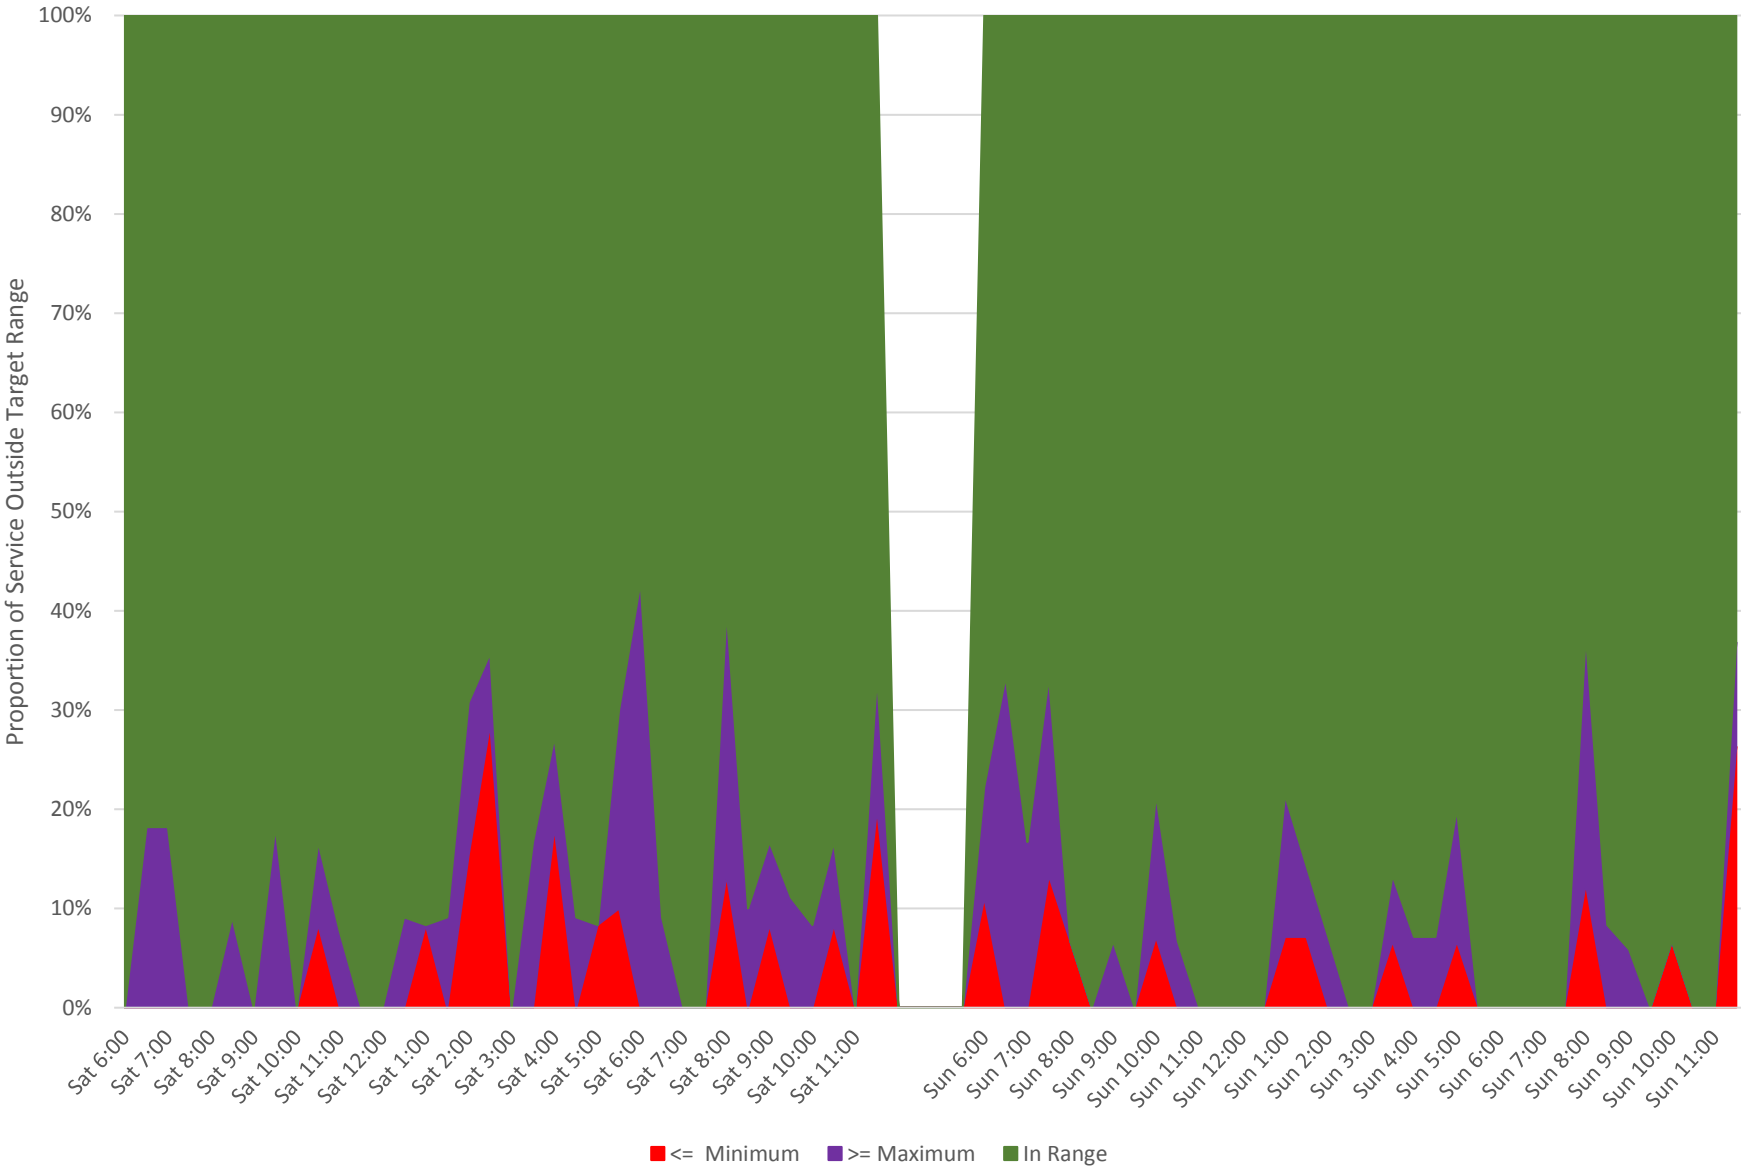

501 Queen Headways at Silver Birch Ave. Westbound September 2020

Weekday Proportions of Trips Outside of Standard Range

501 Queen Headways at Silver Birch Ave. Westbound September 2020 Weekends Proportions of Trips Outside of Standard Range

501 Queen Headways at Silver Birch Ave. Westbound September 2020 Scheduled Headways (GTFS) and Deviation Allowed By Service Standards