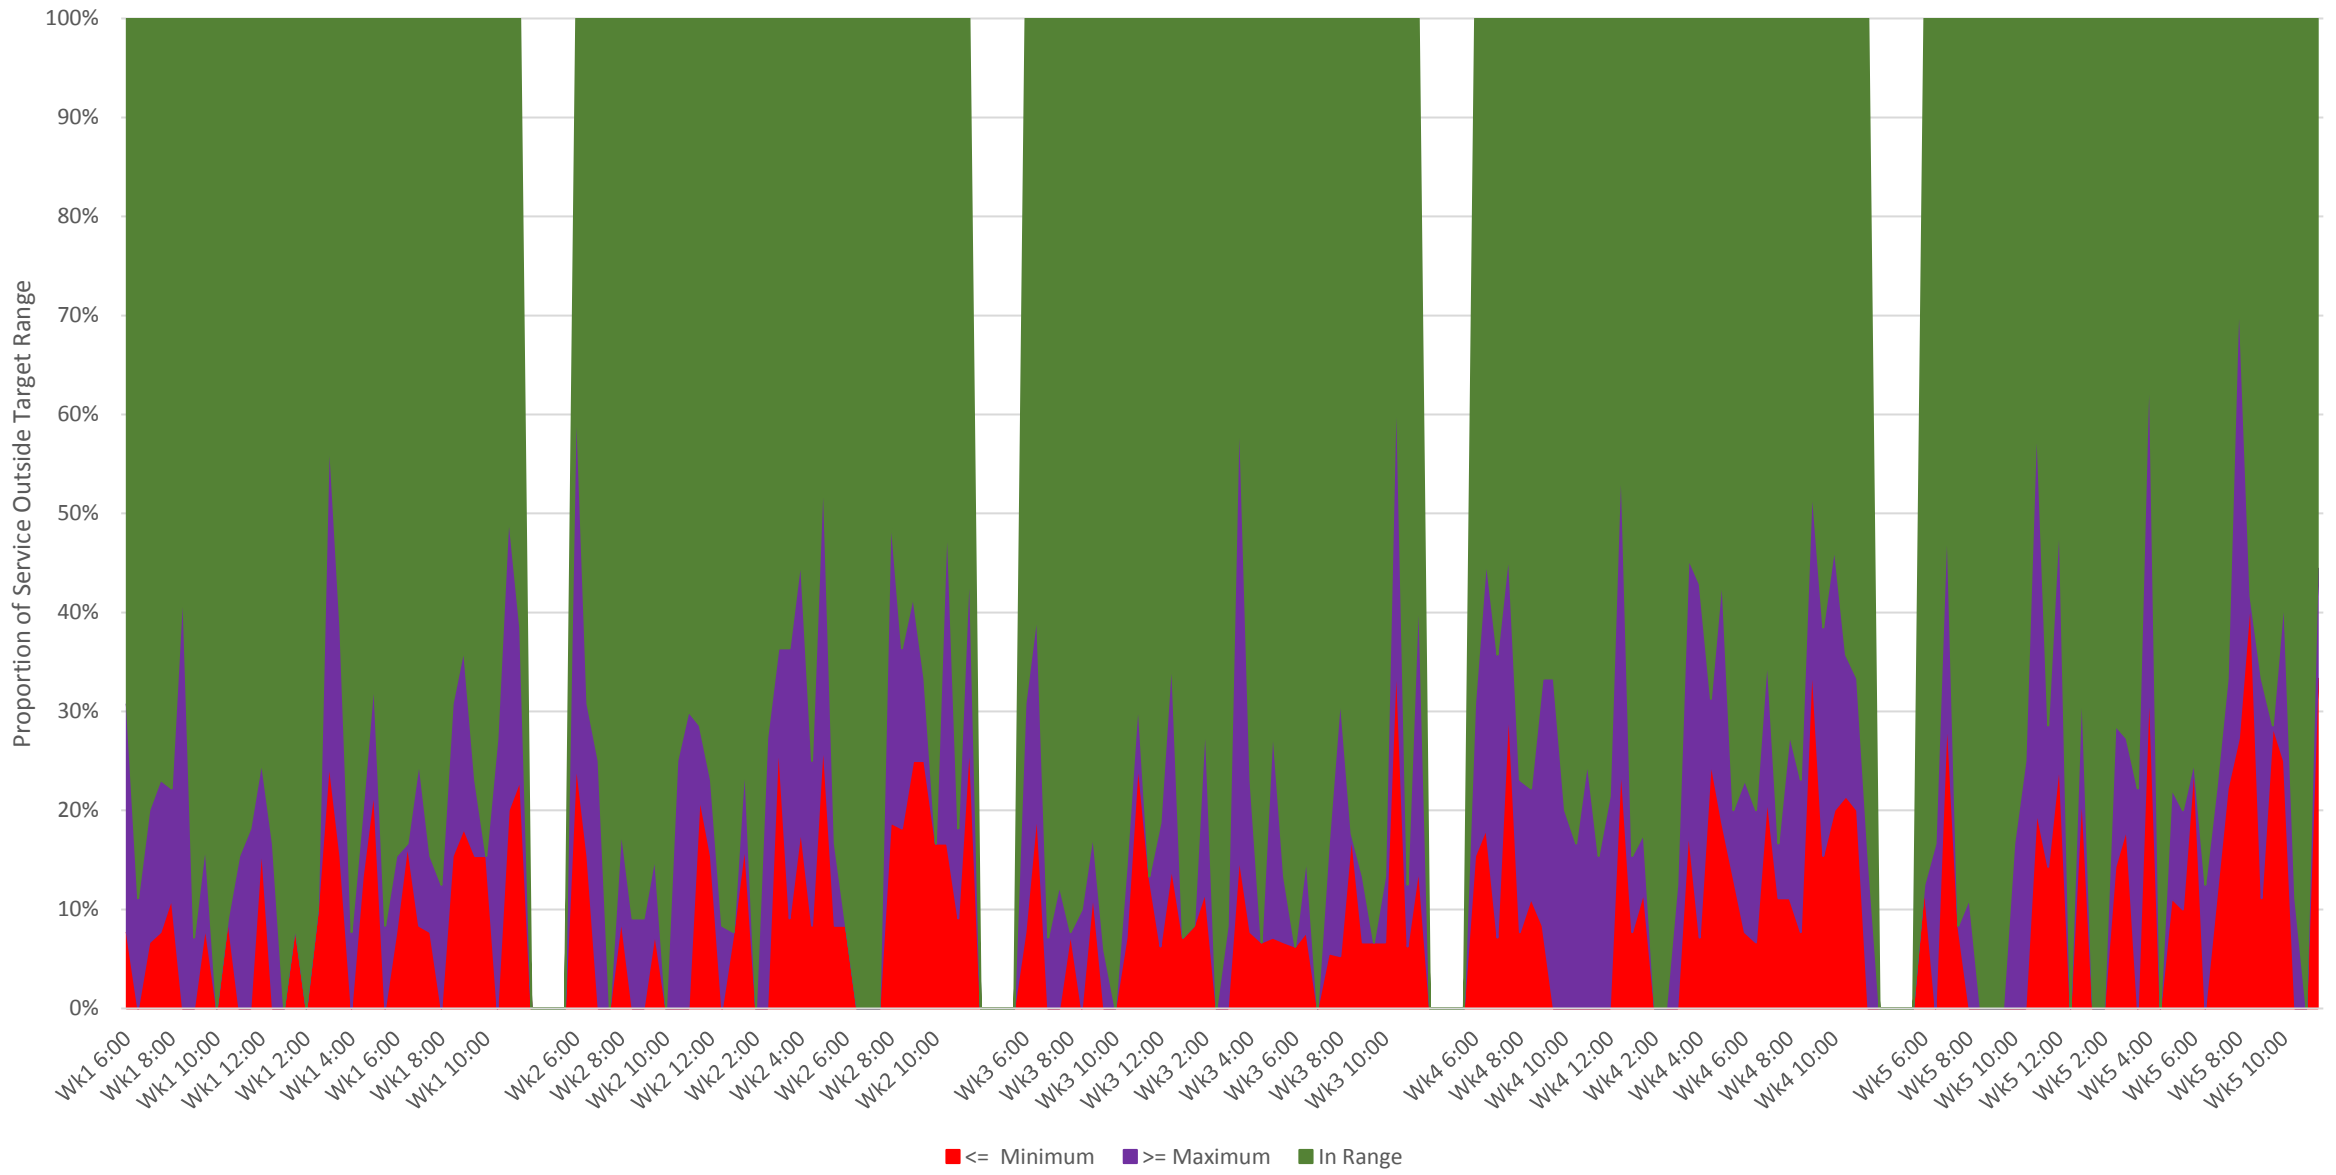

501 Queen Headways at Lakeshore Humber Westbound September 2020 Weekday Proportions of Trips Outside of Standard Range

501 Queen Headways at Lakeshore Humber Westbound September 2020 Weekends Proportions of Trips Outside of Standard Range

501 Queen Headways at Lakeshore Humber Westbound September 2020 Scheduled Headways (GTFS) and Deviation Allowed By Service Standards