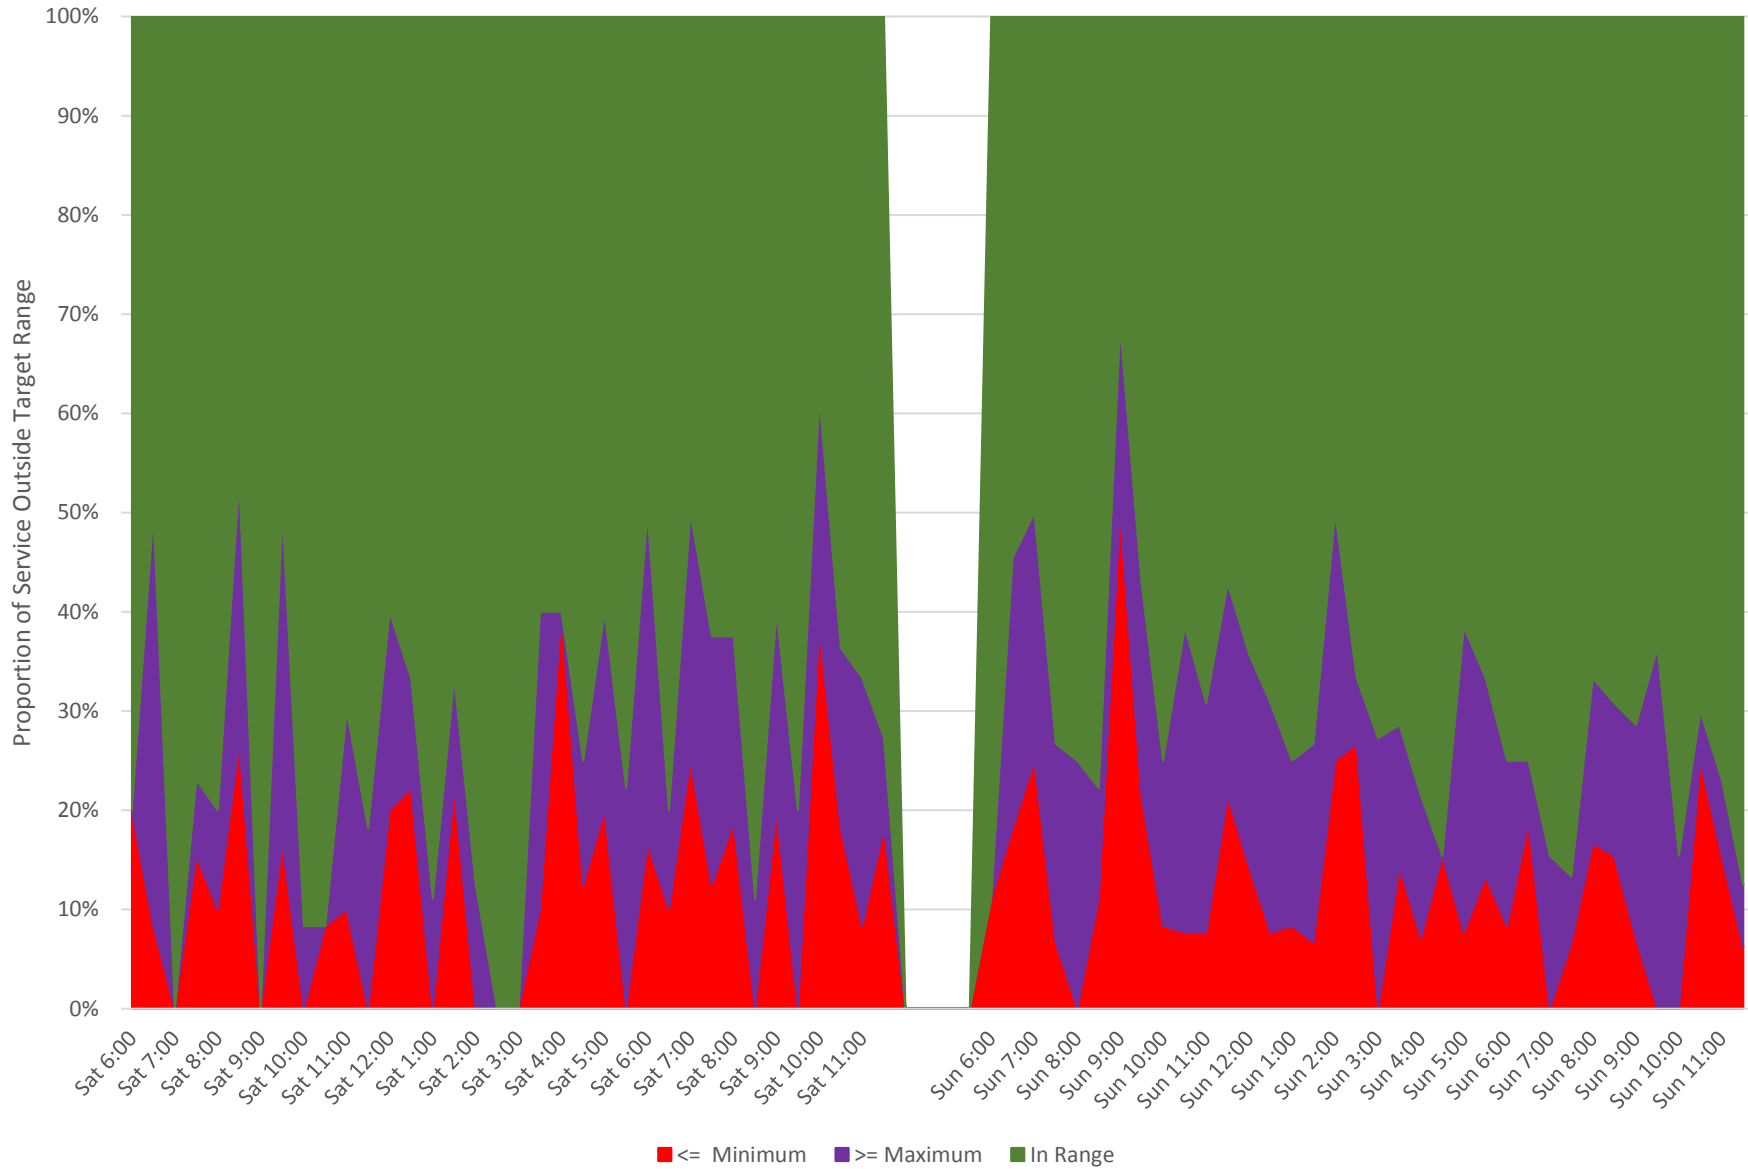

501 Queen Headways at Lakeshore Humber Westbound September 2020 Weekday Proportions of Trips Outside of Standard Range

501 Queen Headways at Lakeshore Humber Westbound September 2020 Weekends Proportions of Trips Outside of Standard Range

501 Queen Headways at Lakeshore Humber Westbound September 2020 Scheduled Headways (GTFS) and Deviation Allowed By Service Standards