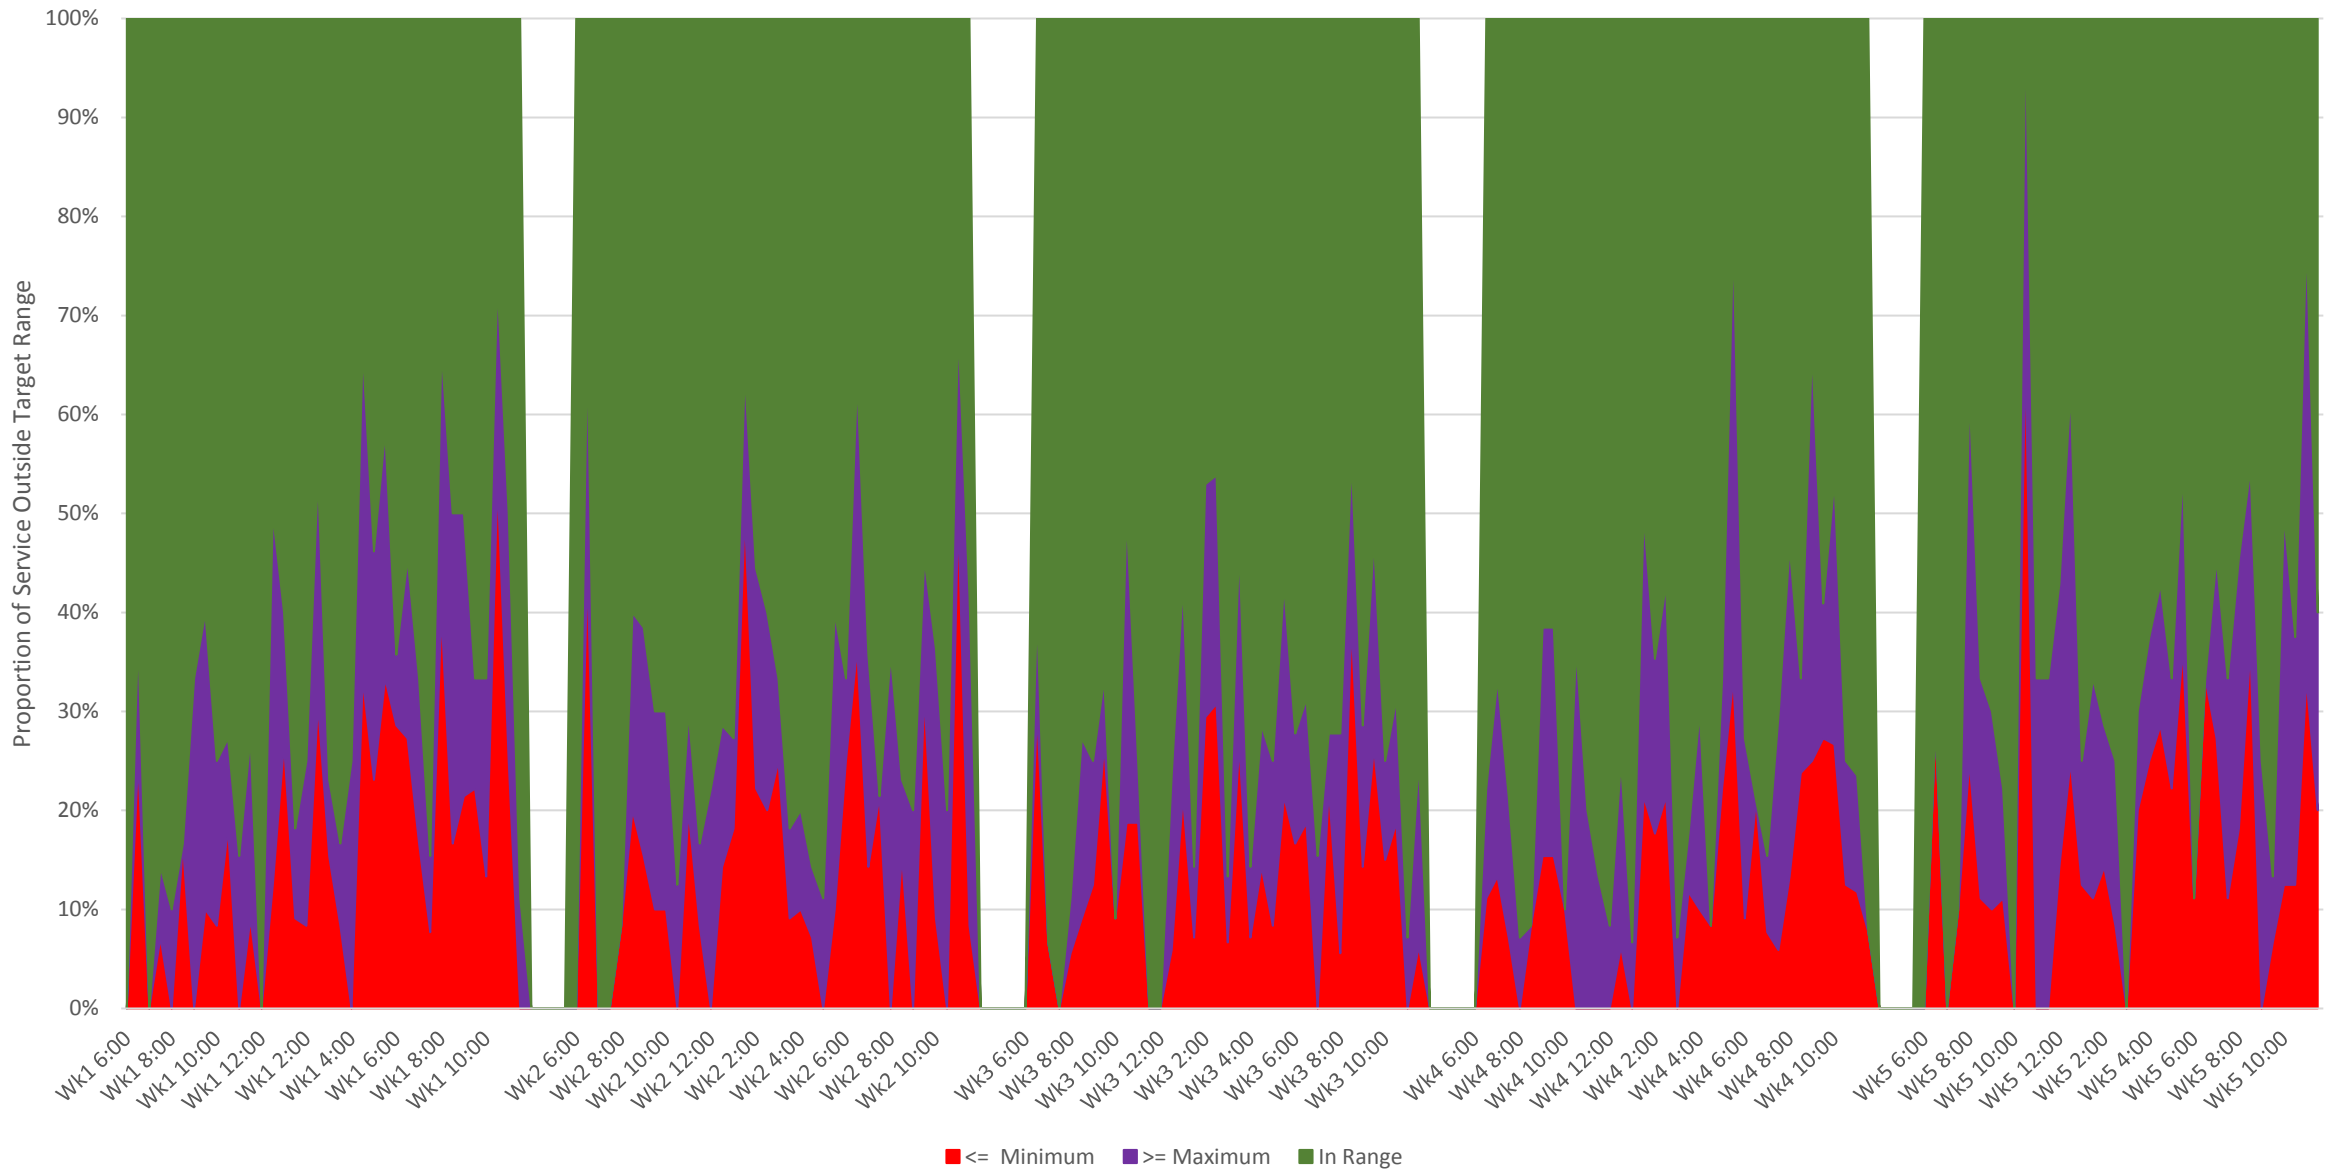

### 501 Queen Headways at Yonge St. Eastbound September 2020 Weekday Proportions of Trips Outside of Standard Range

### 501 Queen Headways at Yonge St. Eastbound September 2020 Weekends Proportions of Trips Outside of Standard Range

## 501 Queen Headways at Yonge St. Eastbound September 2020 Scheduled Headways (GTFIS) and Deviation Allowed By Service Standards