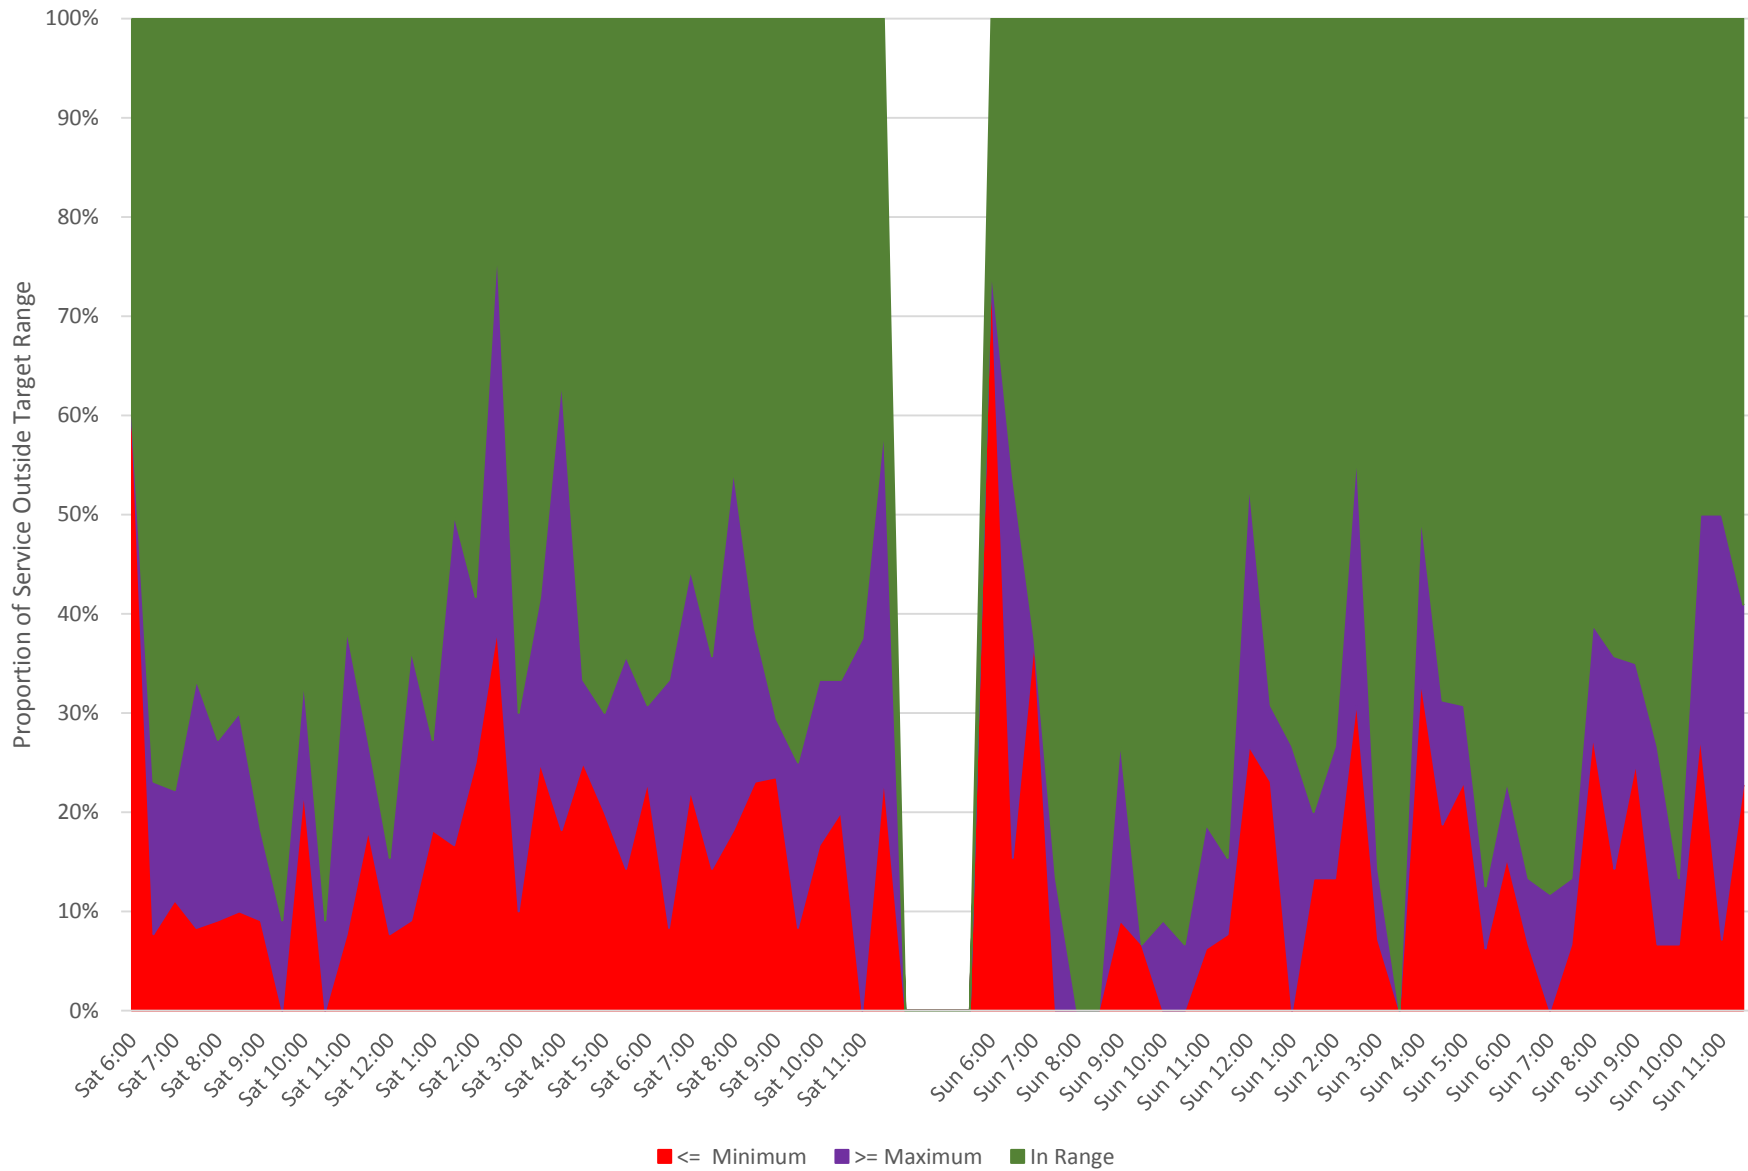

### 501 Queen Headways at Yonge St. Eastbound September 2020 Weekday Proportions of Trips Outside of Standard Range

### 501 Queen Headways at Yonge St. Eastbound September 2020 Weekends Proportions of Trips Outside of Standard Range

## 501 Queen Headways at Yonge St. Eastbound September 2020 Scheduled Headways (GTFIS) and Deviation Allowed By Service Standards