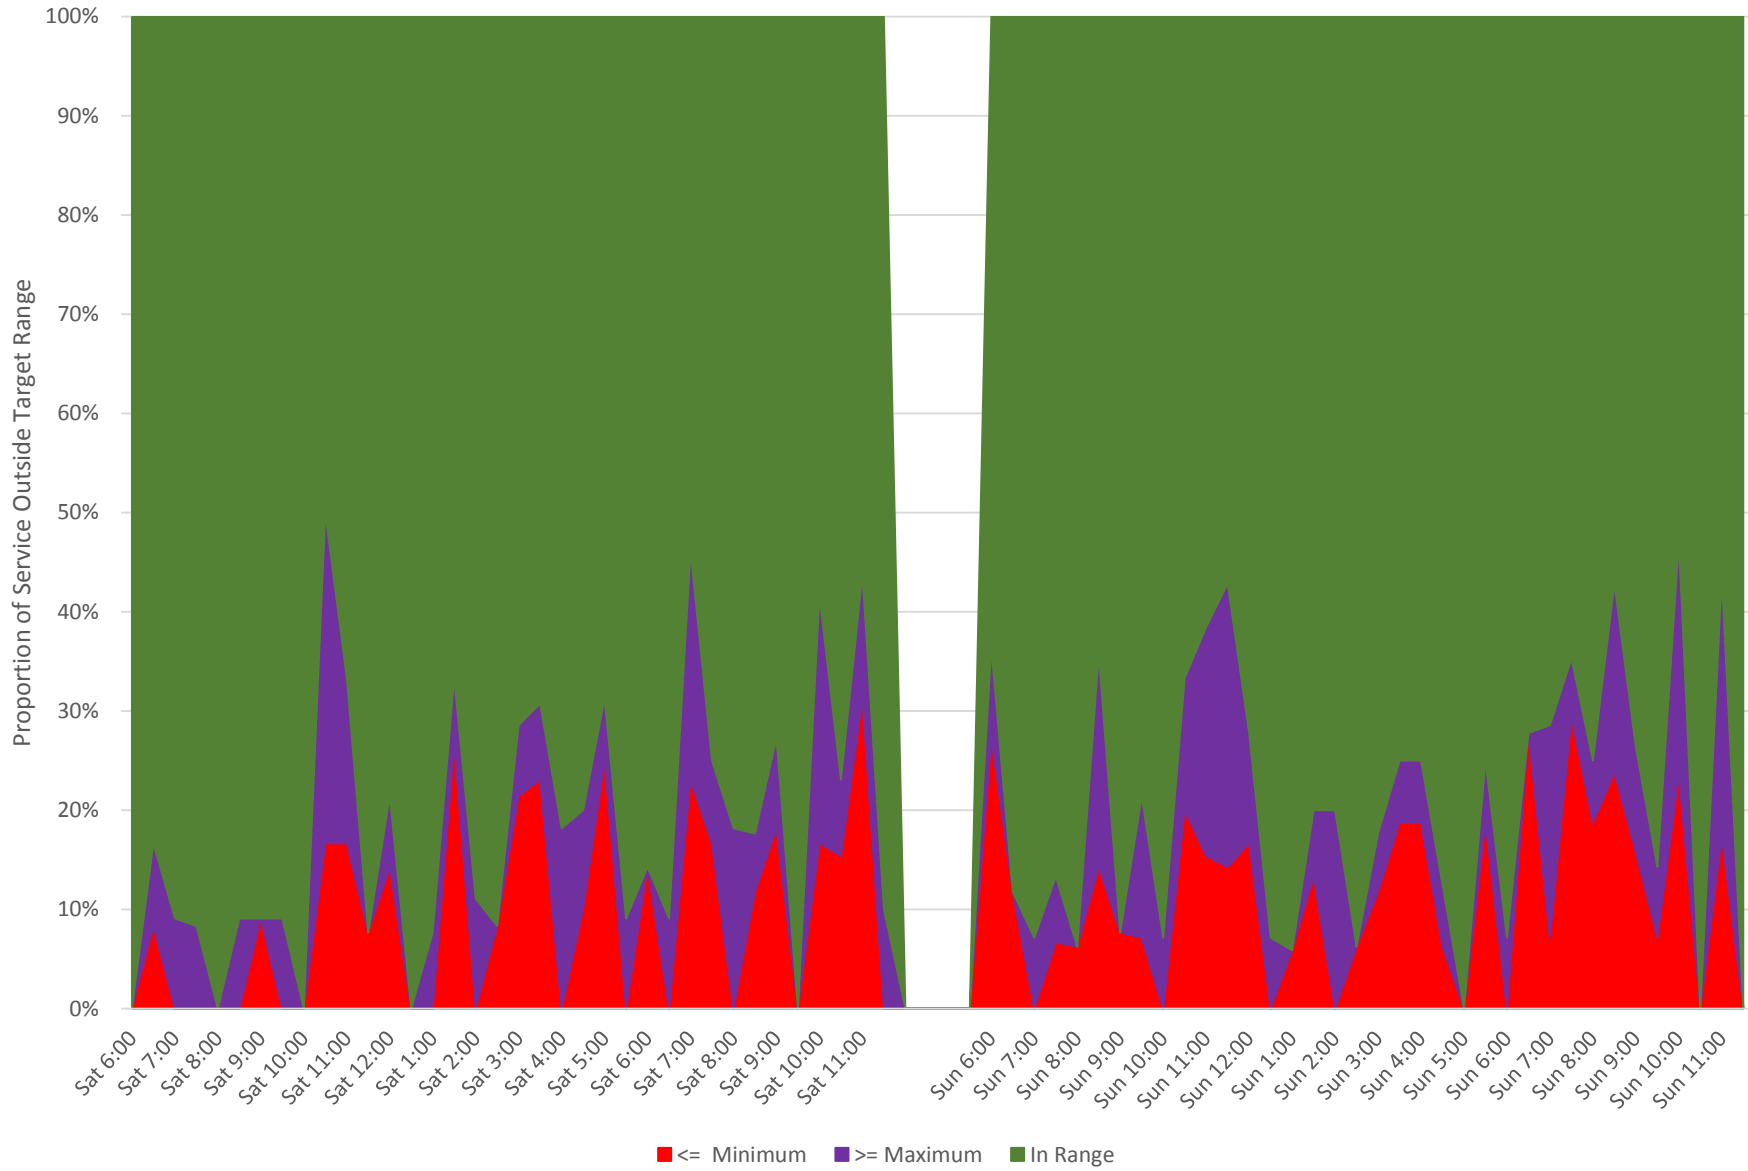

501 Queen Headways at Queensway Humber Eastbound September 2020

Weekday Proportions of Trips Outside of Standard Range

501 Queen Headways at Queensway Humber Eastbound September 2020 Weekends Proportions of Trips Outside of Standard Range

501 Queen Headways at Queensway Humber Eastbound September 2020 Scheduled Headways (GTFS) and Deviation Allowed By Service Standards