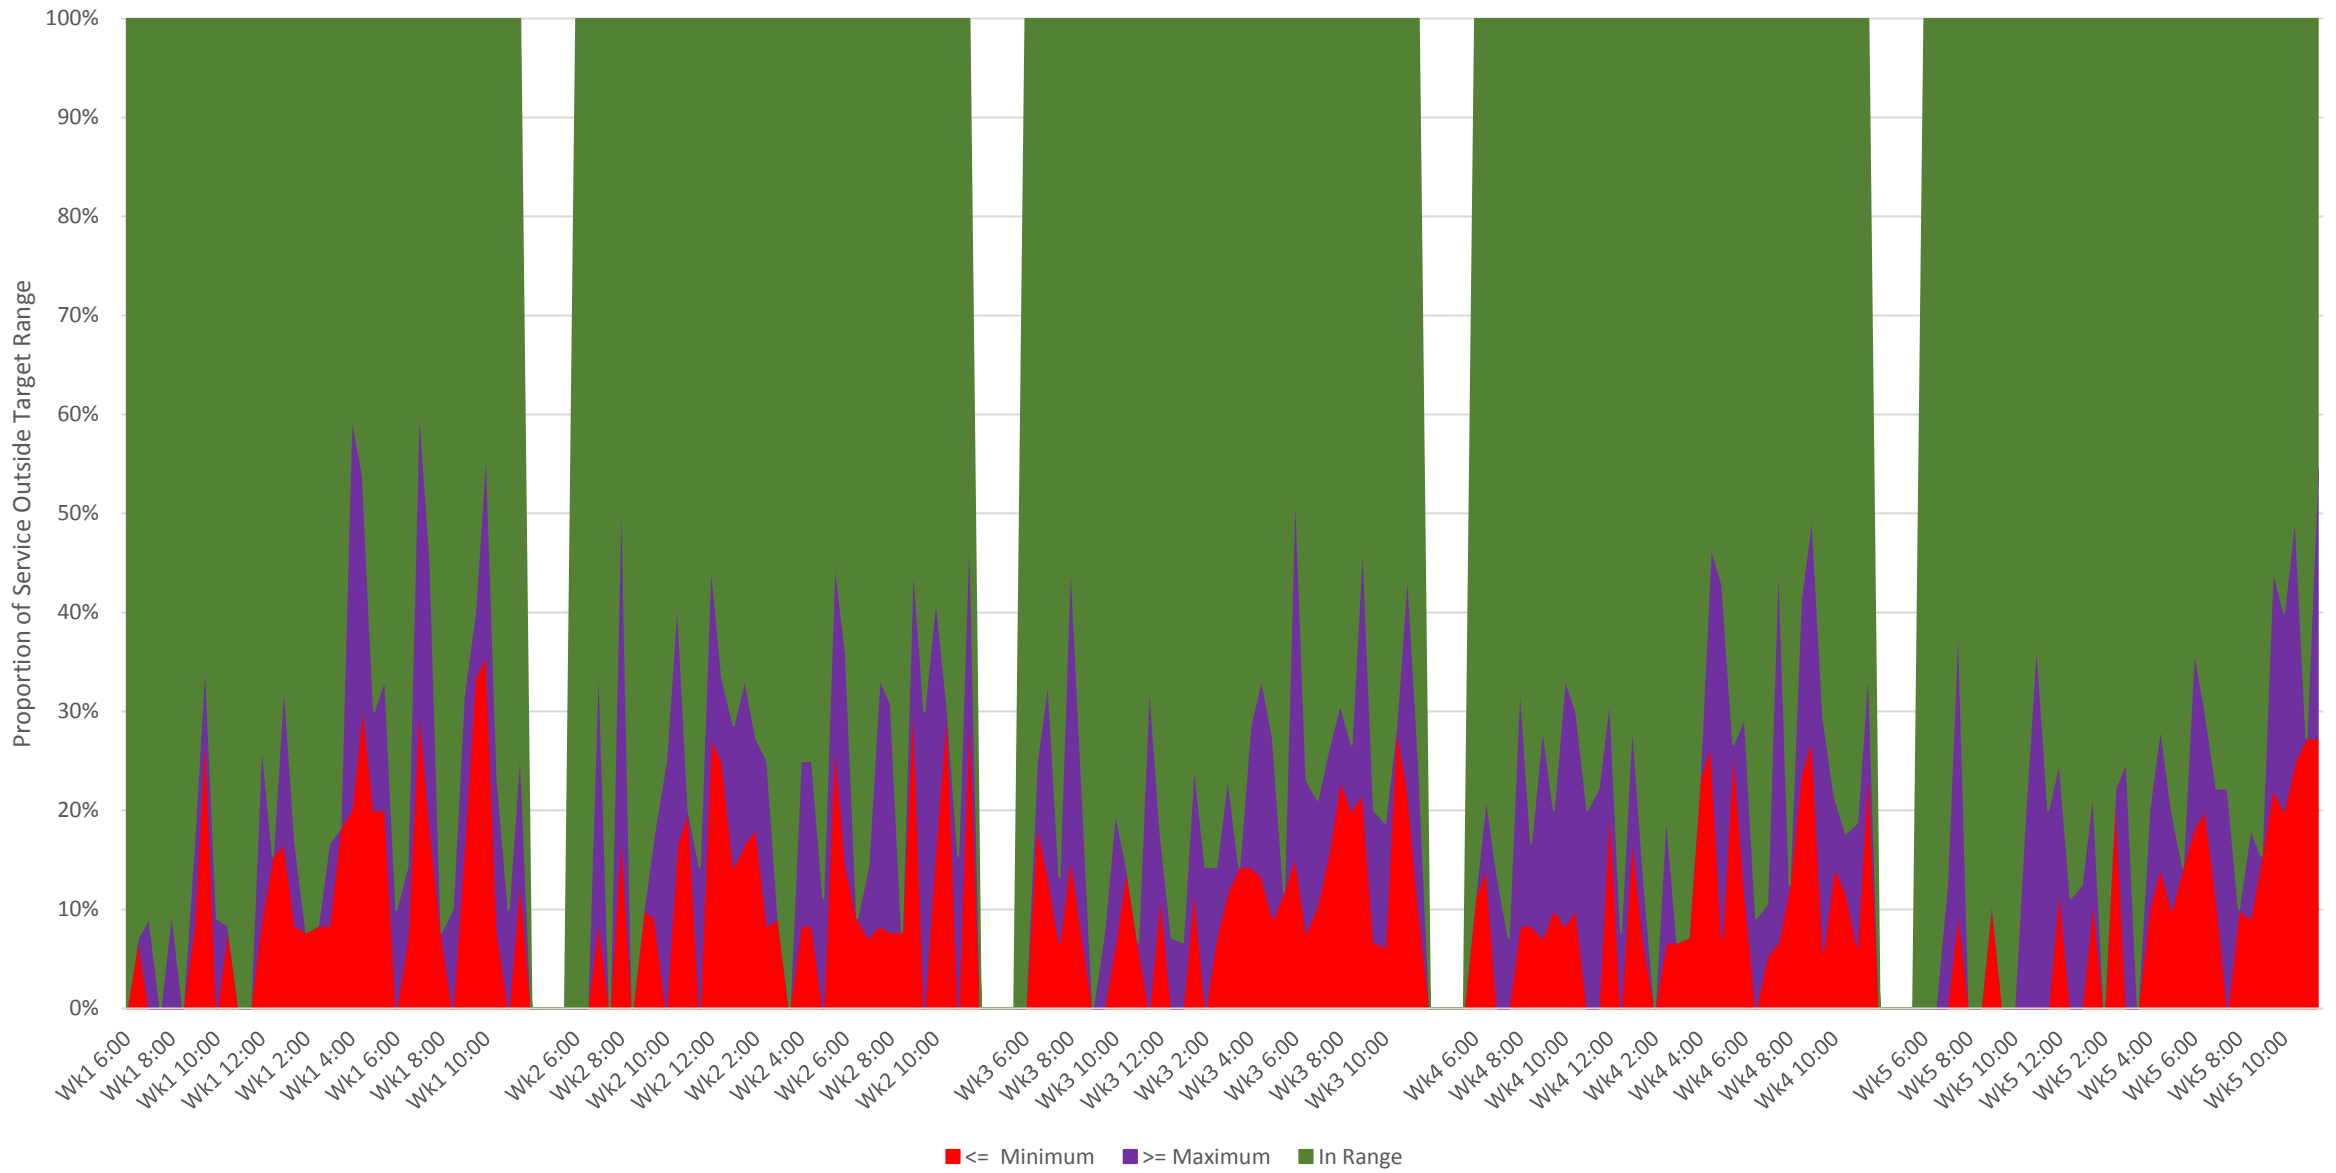

501 Queen Headways at Queensway Humber Eastbound September 2020

Weekday Proportions of Trips Outside of Standard Range

501 Queen Headways at Queensway Humber Eastbound September 2020 Weekends Proportions of Trips Outside of Standard Range

501 Queen Headways at Queensway Humber Eastbound September 2020 Scheduled Headways (GTFS) and Deviation Allowed By Service Standards