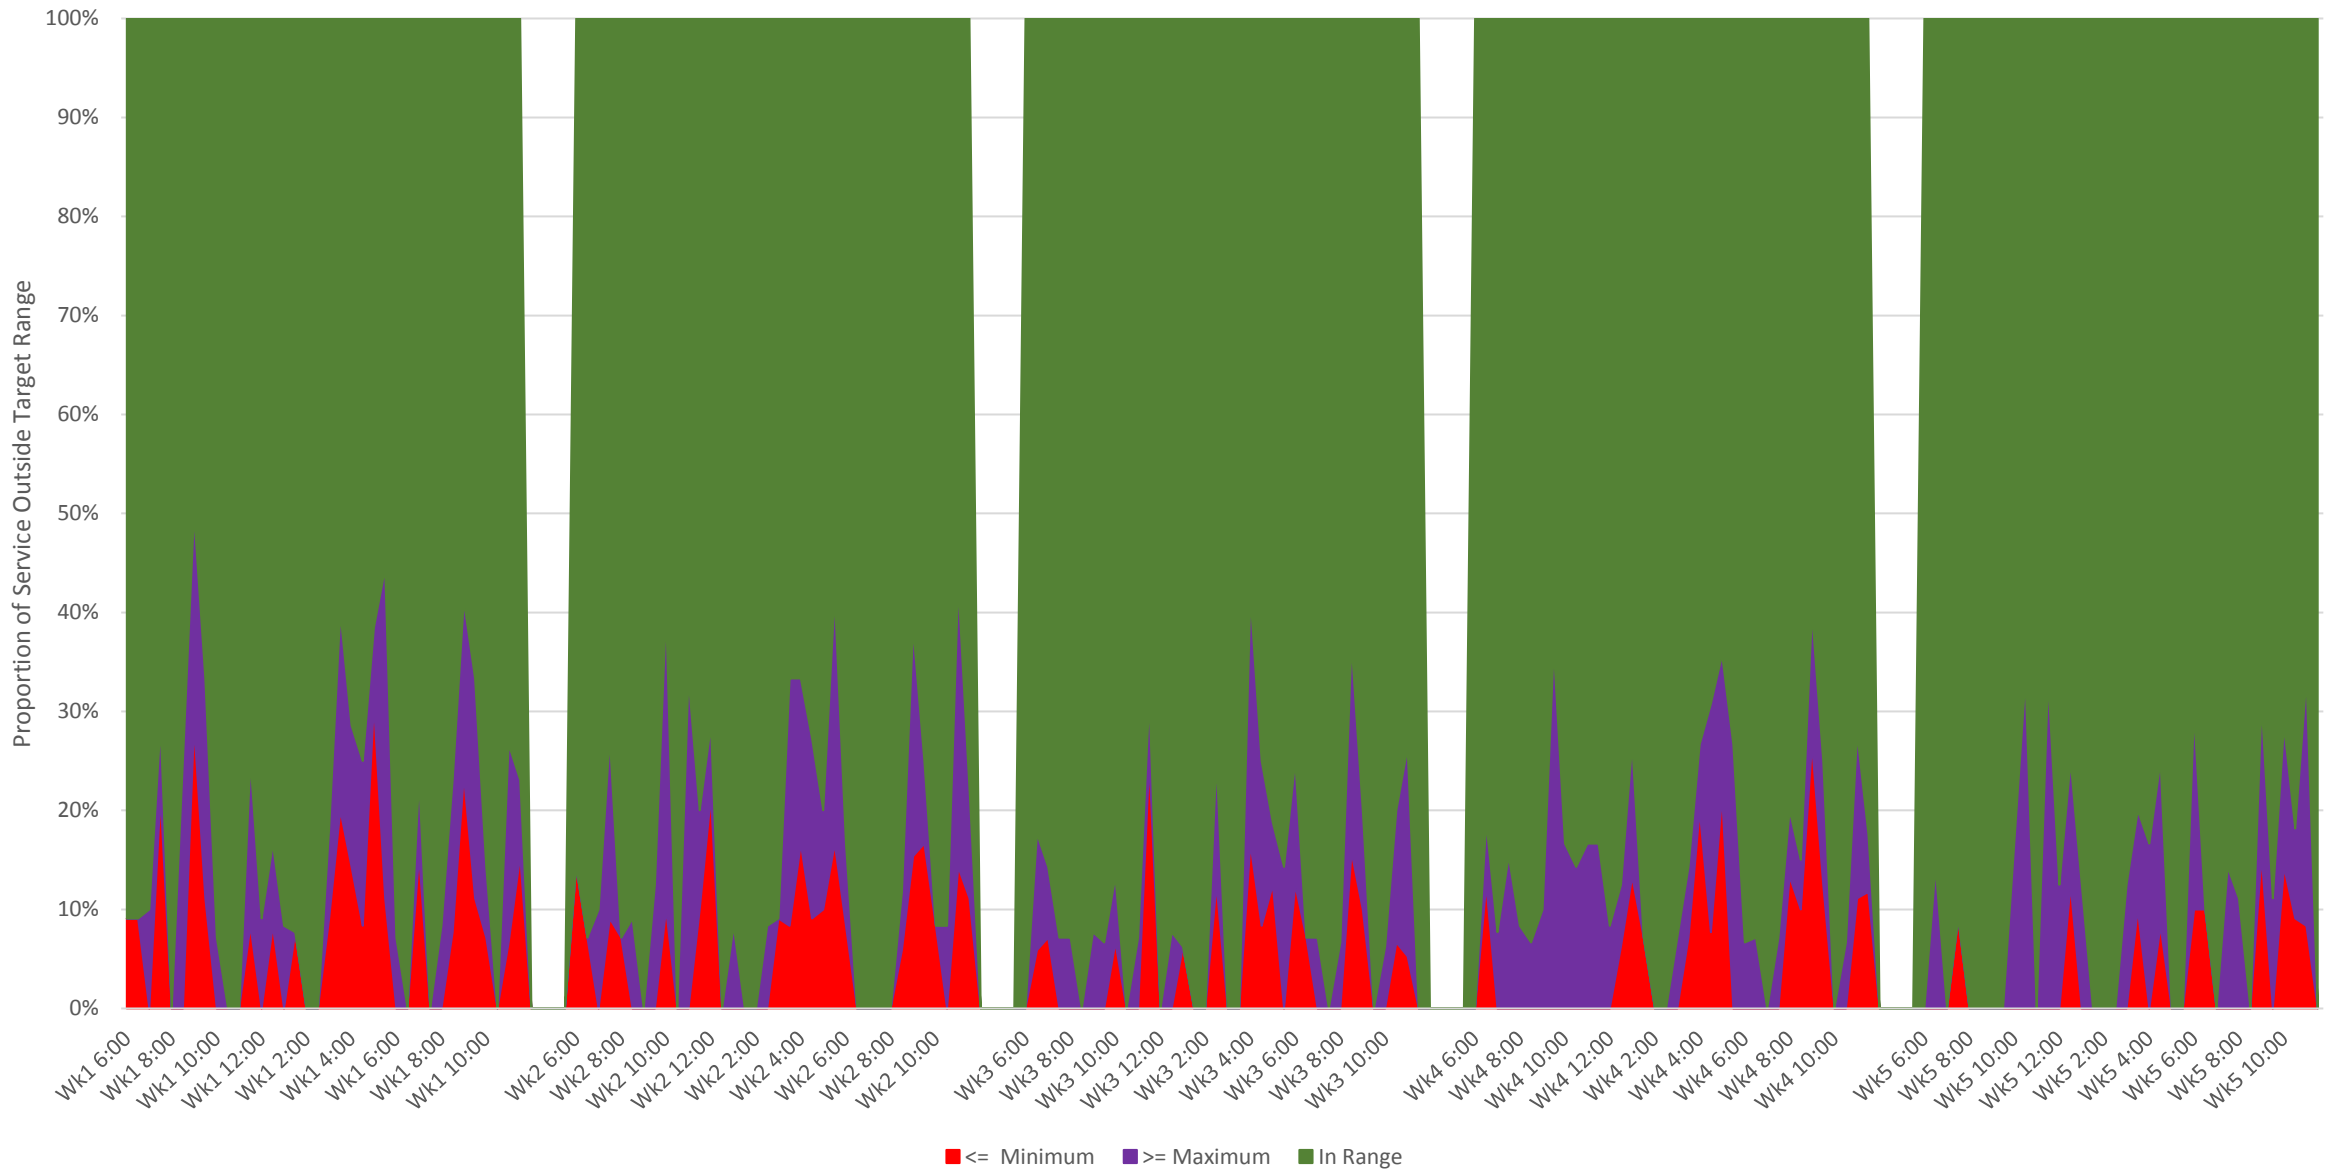

501 Queen Headways at Long Branch Loop Eastbound September 2020 Weekday Proportions of Trips Outside of Standard Range

501 Queen Headways at Long Branch Loop Eastbound September 2020 Weekends Proportions of Trips Outside of Standard Range

501 Queen Headways at Long Branch Loop Eastbound September 2020 Scheduled Headways (GTFIS) and Deviation Allowed By Service Standards