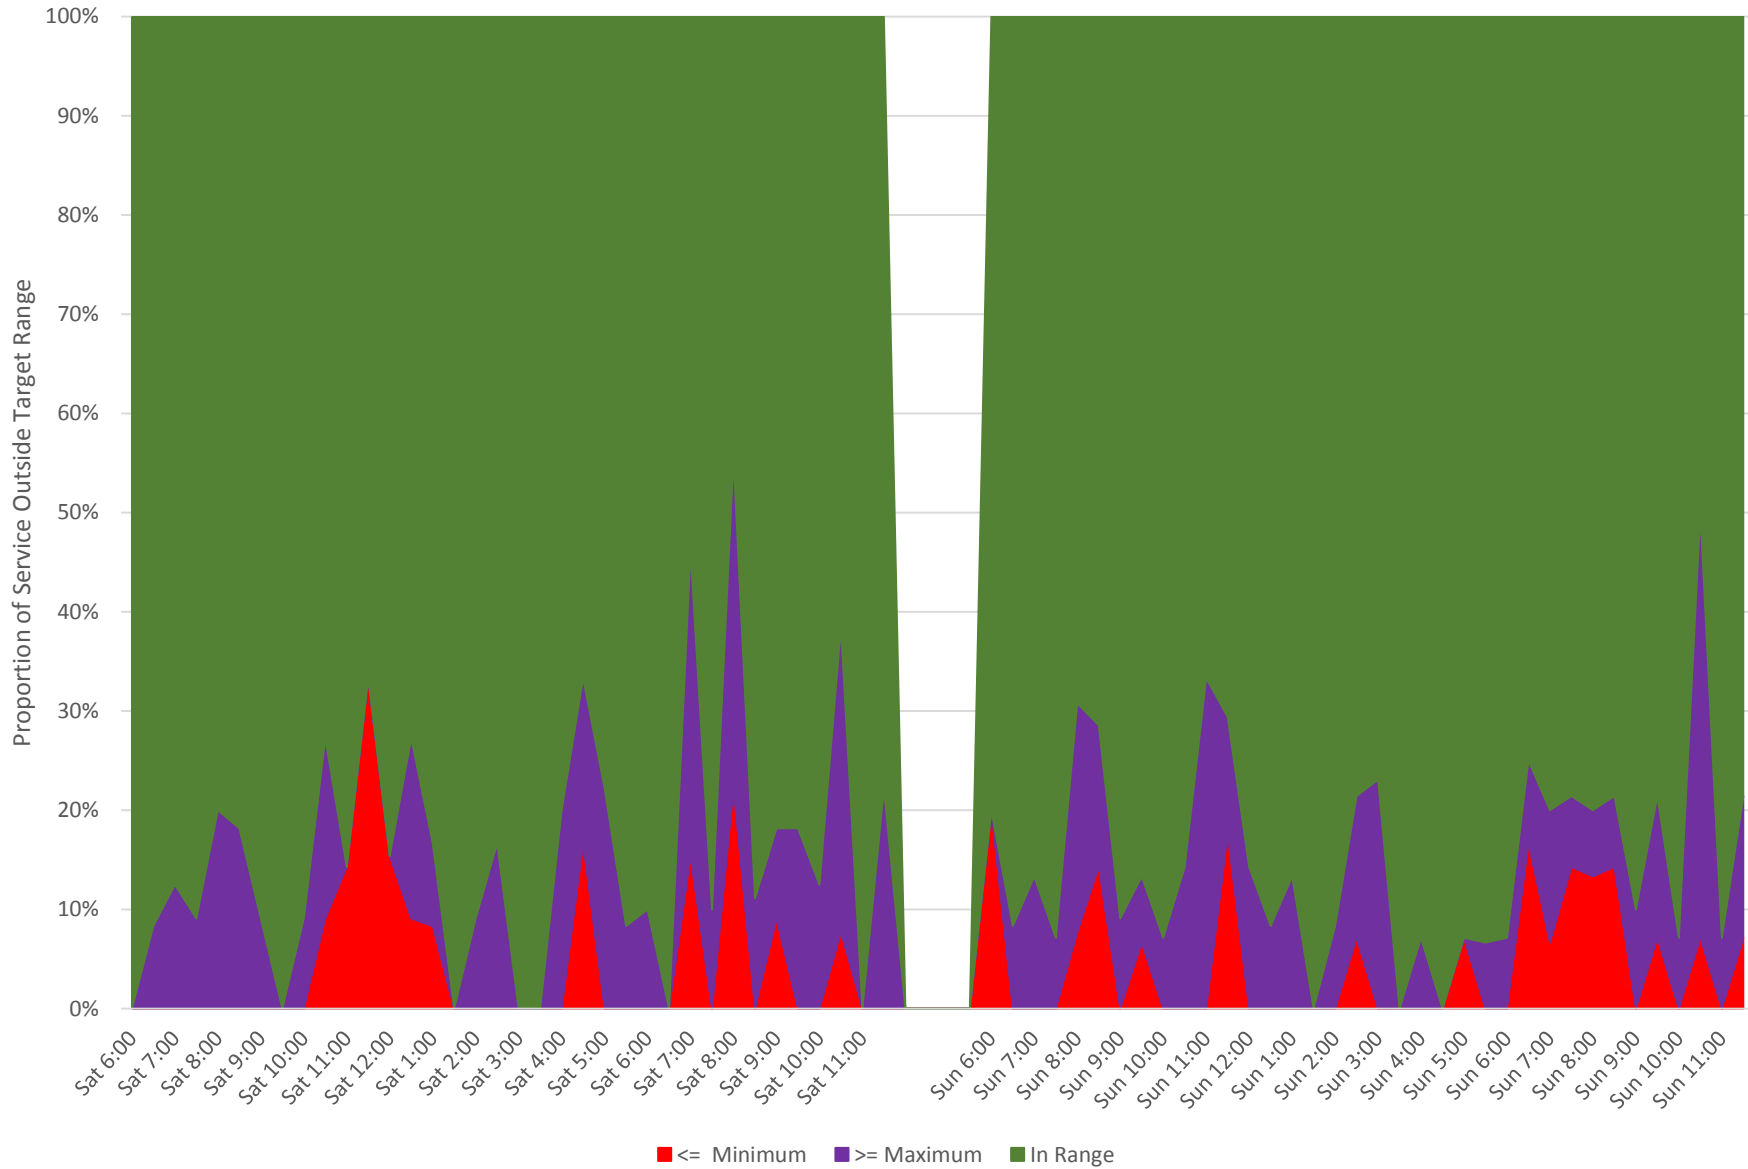

501 Queen Headways at Long Branch Loop Eastbound September 2020 Weekday Proportions of Trips Outside of Standard Range

501 Queen Headways at Long Branch Loop Eastbound September 2020 Weekends Proportions of Trips Outside of Standard Range

501 Queen Headways at Long Branch Loop Eastbound September 2020 Scheduled Headways (GTFIS) and Deviation Allowed By Service Standards