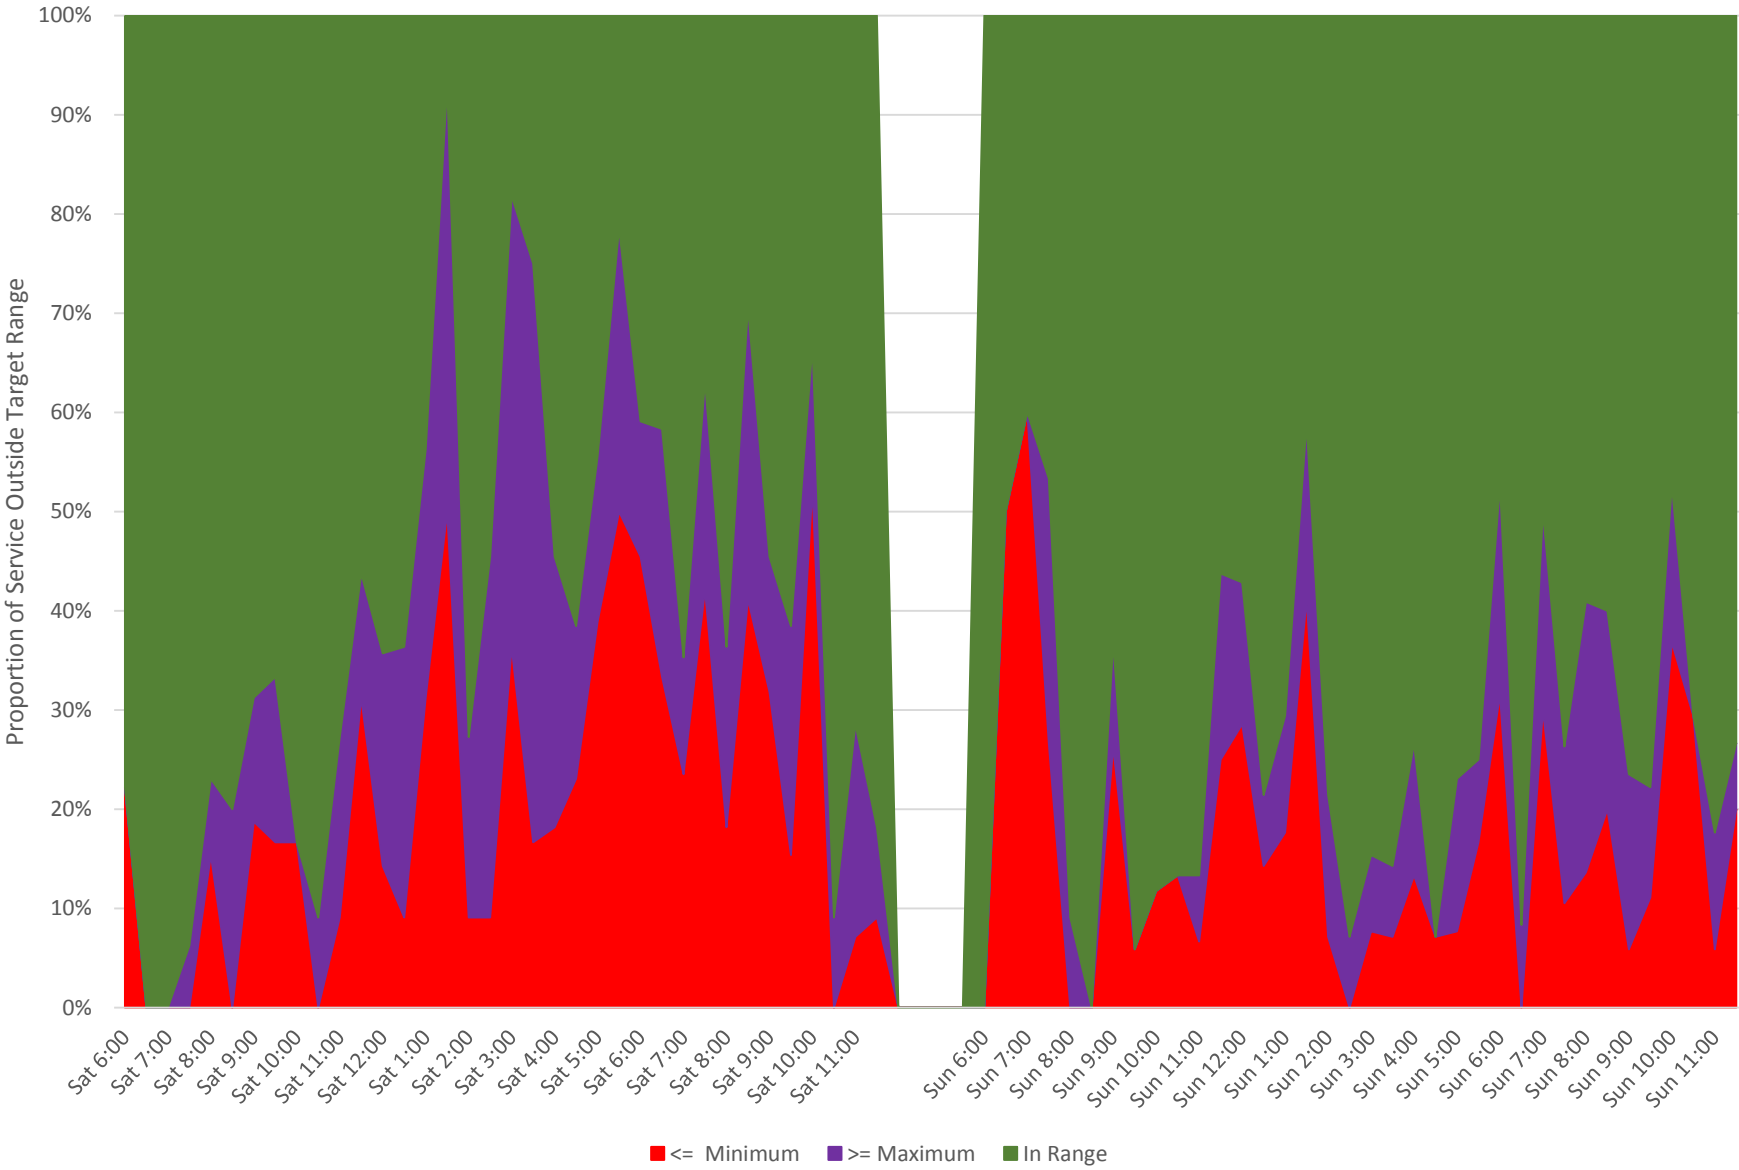

35 Jane Headways at W of Pioneer Village Stn Southbound September 2020  
Weekday Proportions of Trips Outside of Standard Range

### 35 Jane Headways at W of Pioneer Village Stn Southbound September 2020 Weekends Proportions of Trips Outside of Standard Range

### 35 Jane Headways at W of Pioneer Village Stn Southbound September 2020 Scheduled Headways (GTFS) and Deviation Allowed By Service Standards