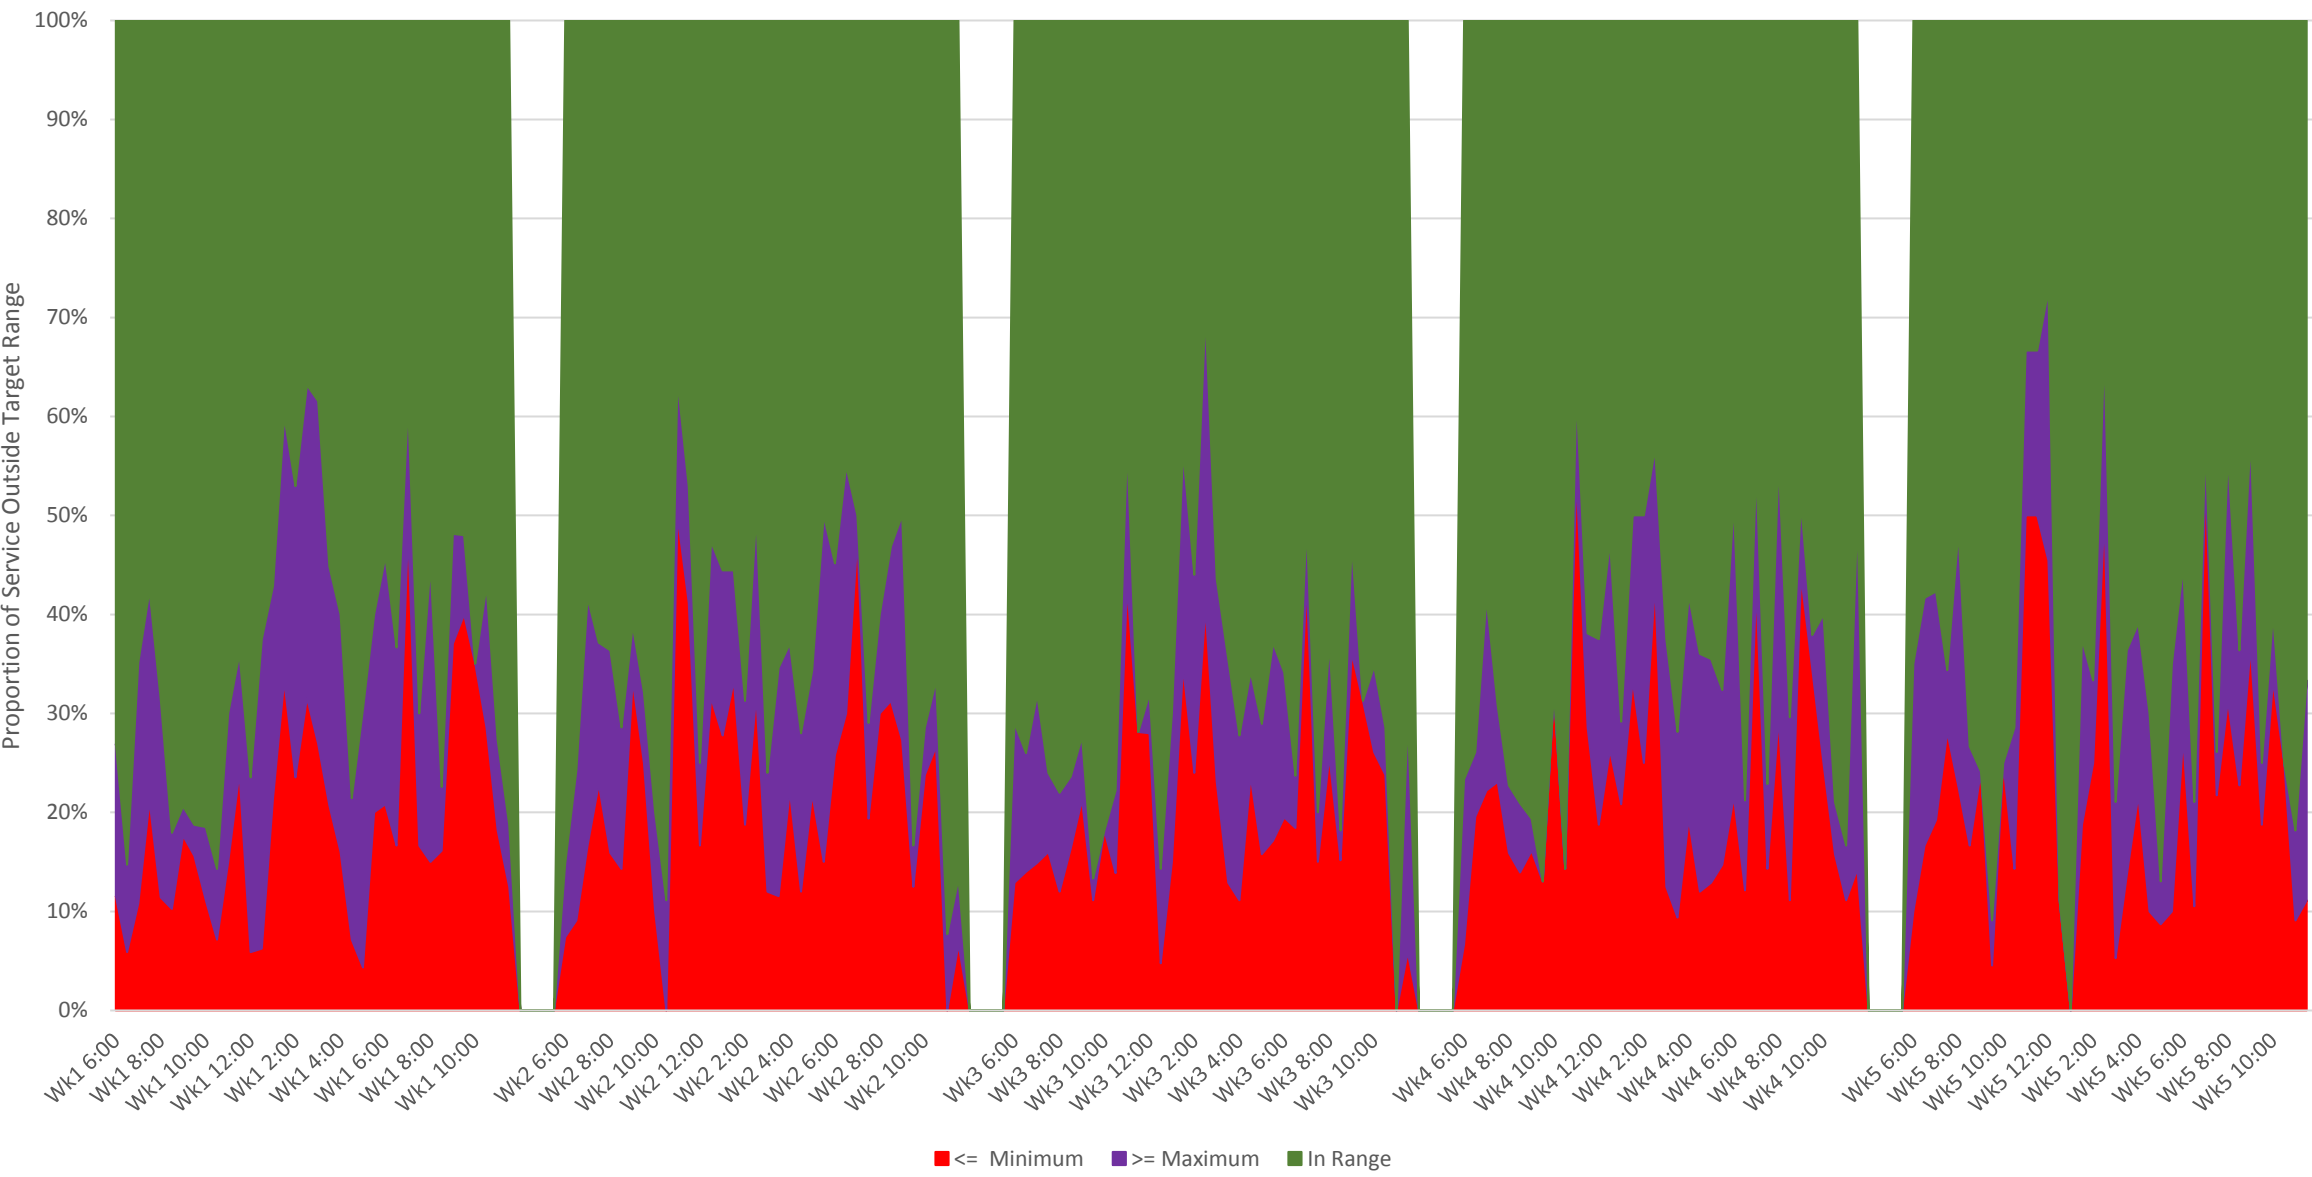

35 Jane Headways at W of Pioneer Village Stn Southbound September 2020  
Weekday Proportions of Trips Outside of Standard Range

### 35 Jane Headways at W of Pioneer Village Stn Southbound September 2020 Weekends Proportions of Trips Outside of Standard Range

### 35 Jane Headways at W of Pioneer Village Stn Southbound September 2020 Scheduled Headways (GTFS) and Deviation Allowed By Service Standards