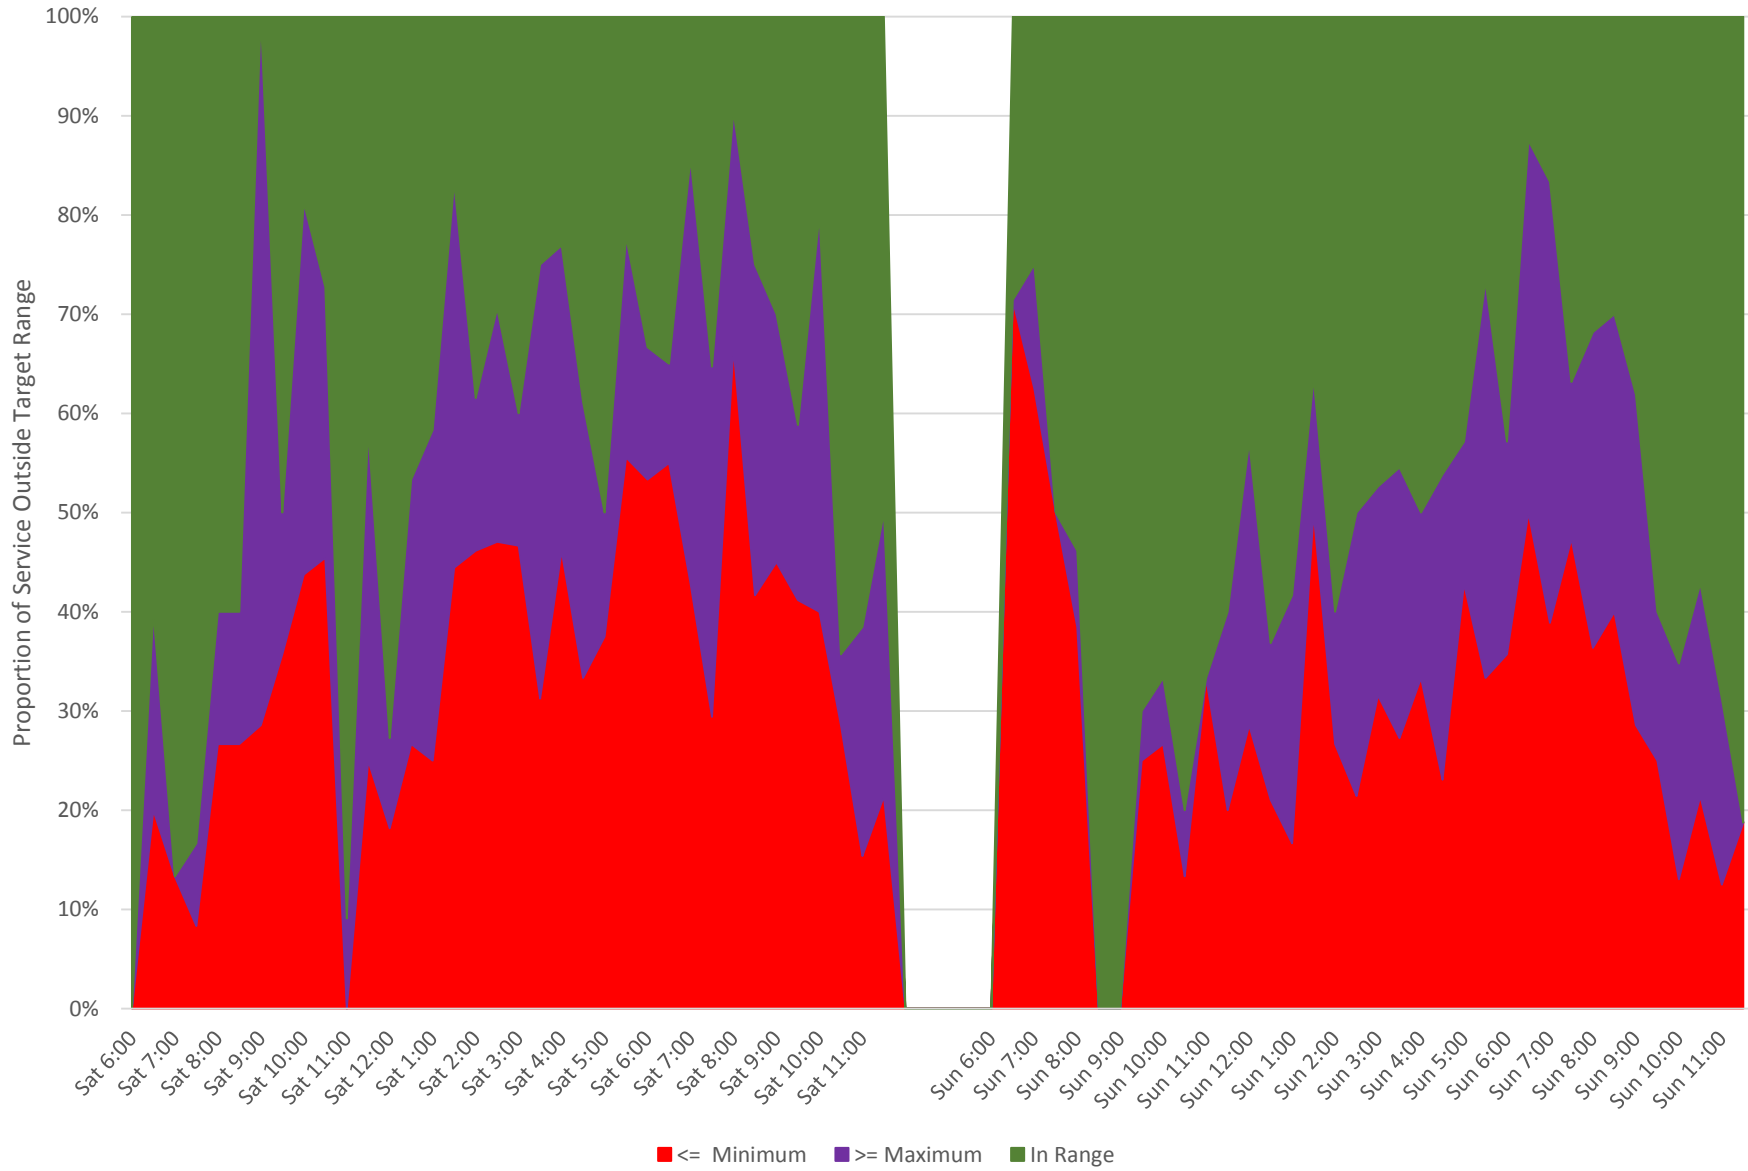

35 Jane Headways at Lawrence Southbound September 2020
Weekday Proportions of Trips Outside of Standard Range

35 Jane Headways at Lawrence Southbound September 2020 Weekends Proportions of Trips Outside of Standard Range

35 Jane Headways at Lawrence Southbound September 2020 Scheduled Headways (GTFIS) and Deviation Allowed By Service Standards