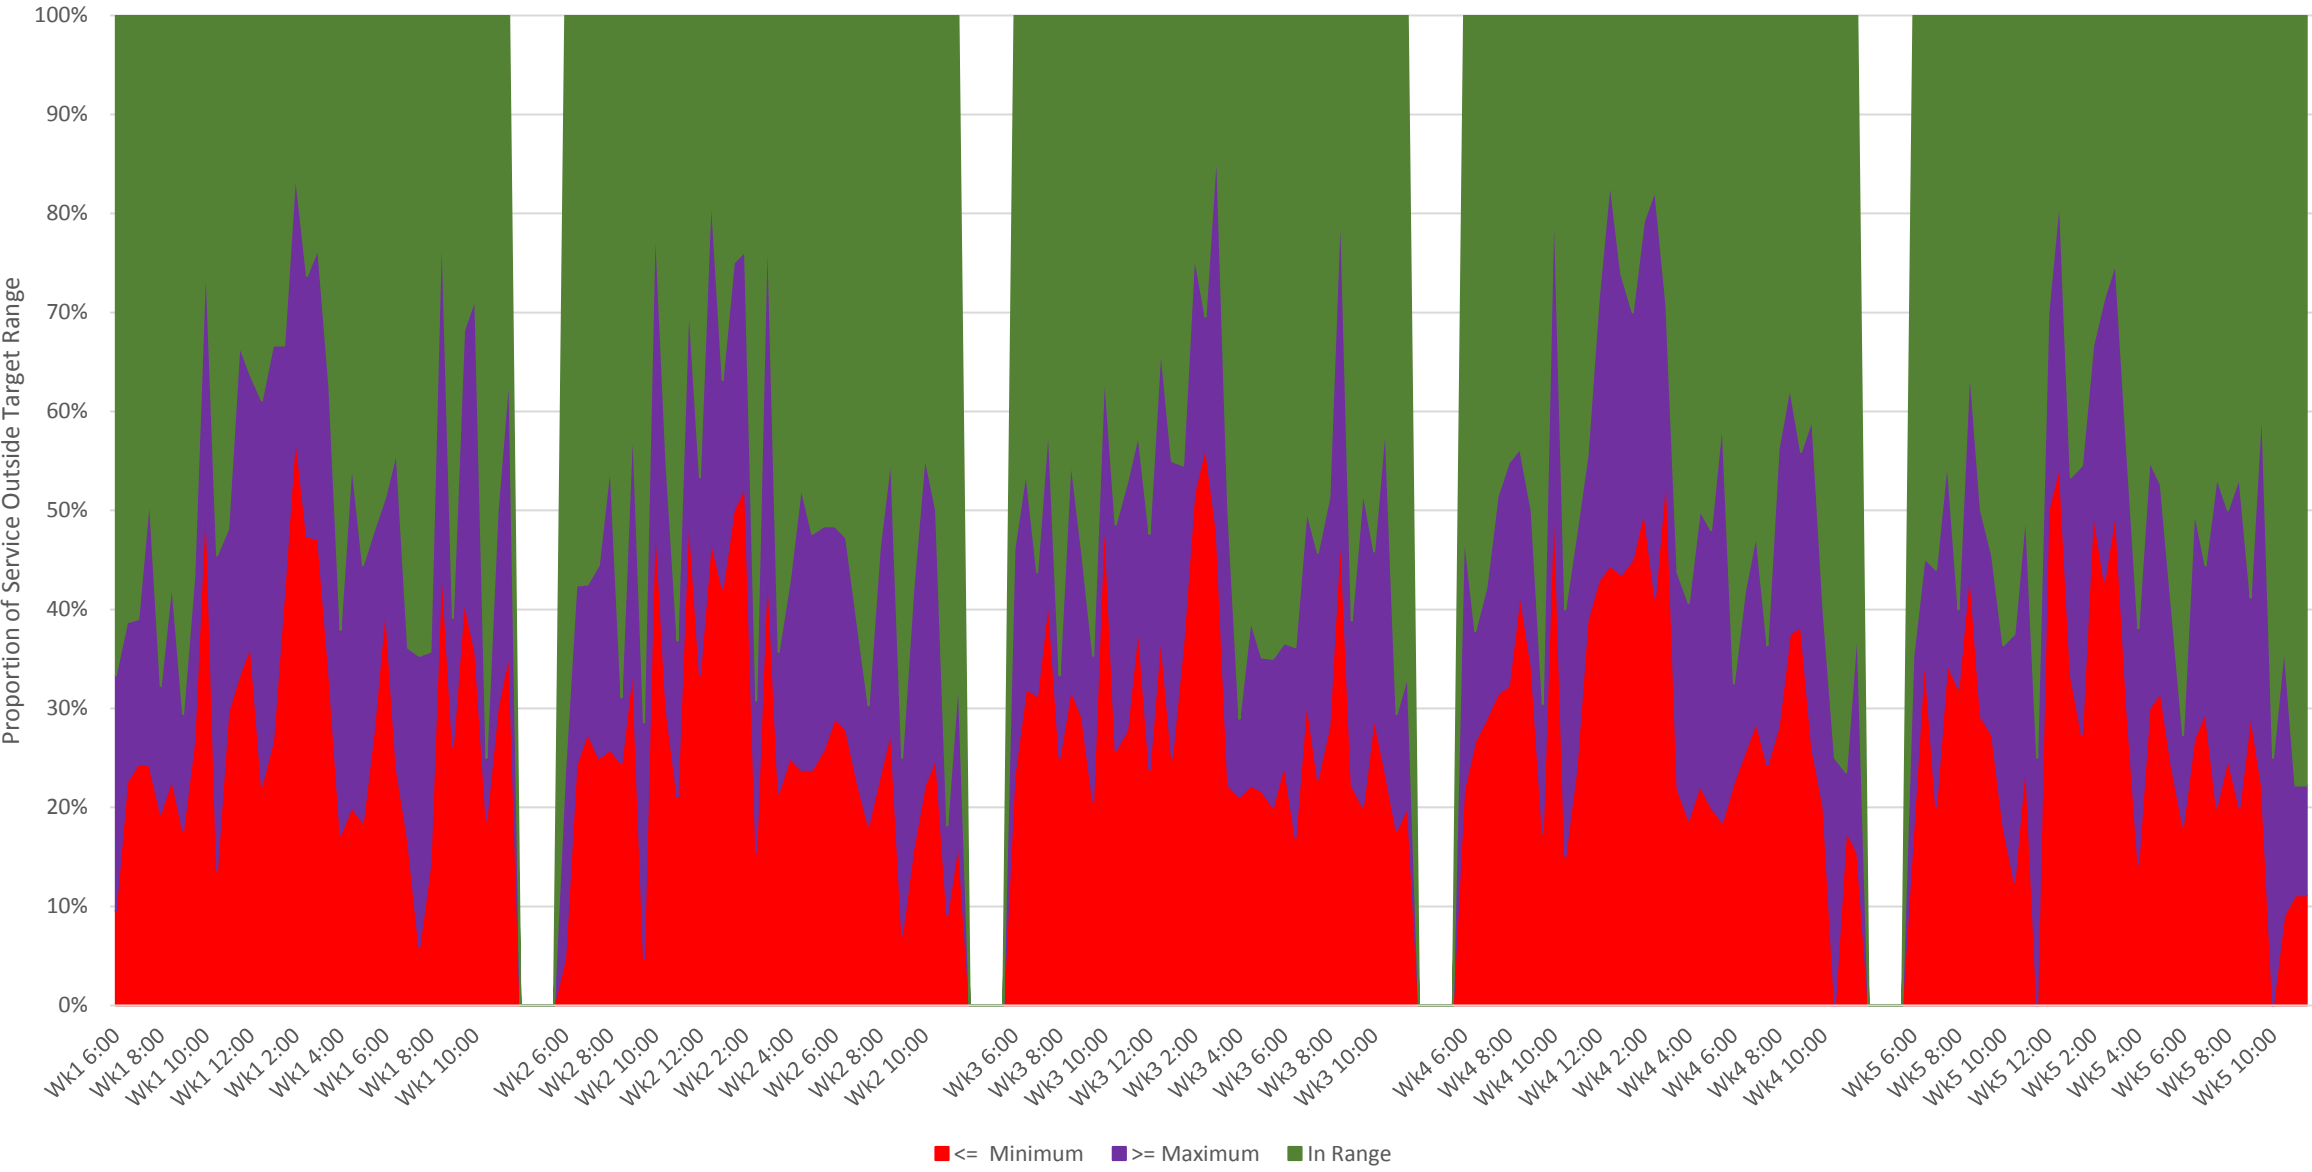

35 Jane Headways at Lawrence Southbound September 2020
Weekday Proportions of Trips Outside of Standard Range

35 Jane Headways at Lawrence Southbound September 2020 Weekends Proportions of Trips Outside of Standard Range

35 Jane Headways at Lawrence Southbound September 2020 Scheduled Headways (GTFIS) and Deviation Allowed By Service Standards