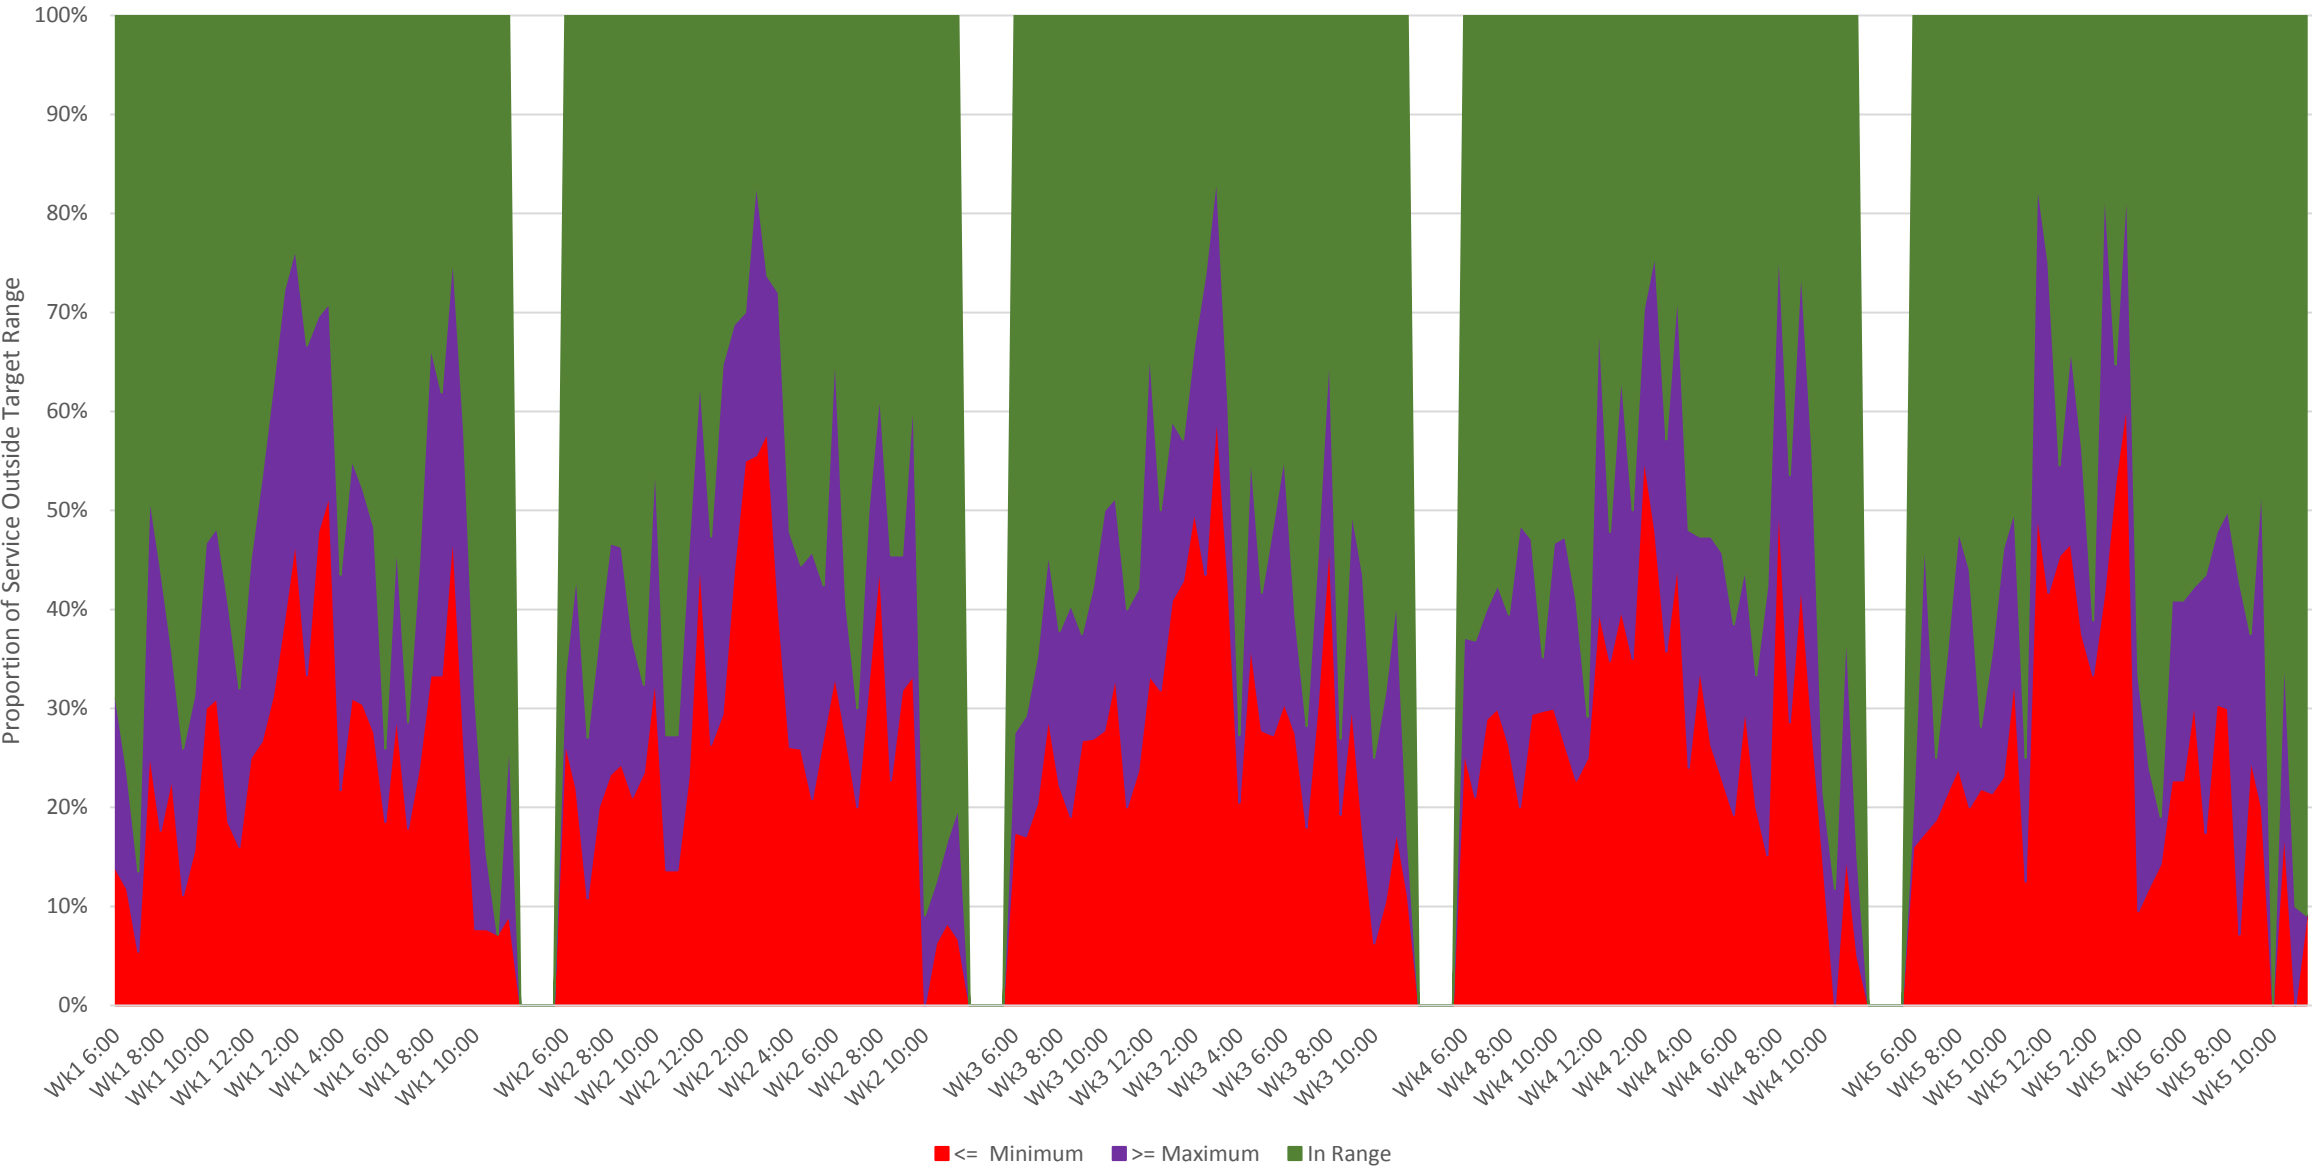

35 Jane Headways at Lawrence Northbound September 2020 Weekday Proportions of Trips Outside of Standard Range

35 Jane Headways at Lawrence Northbound September 2020 Weekends Proportions of Trips Outside of Standard Range

35 Jane Headways at Lawrence Northbound September 2020 Scheduled Headways (GTFIS) and Deviation Allowed By Service Standards