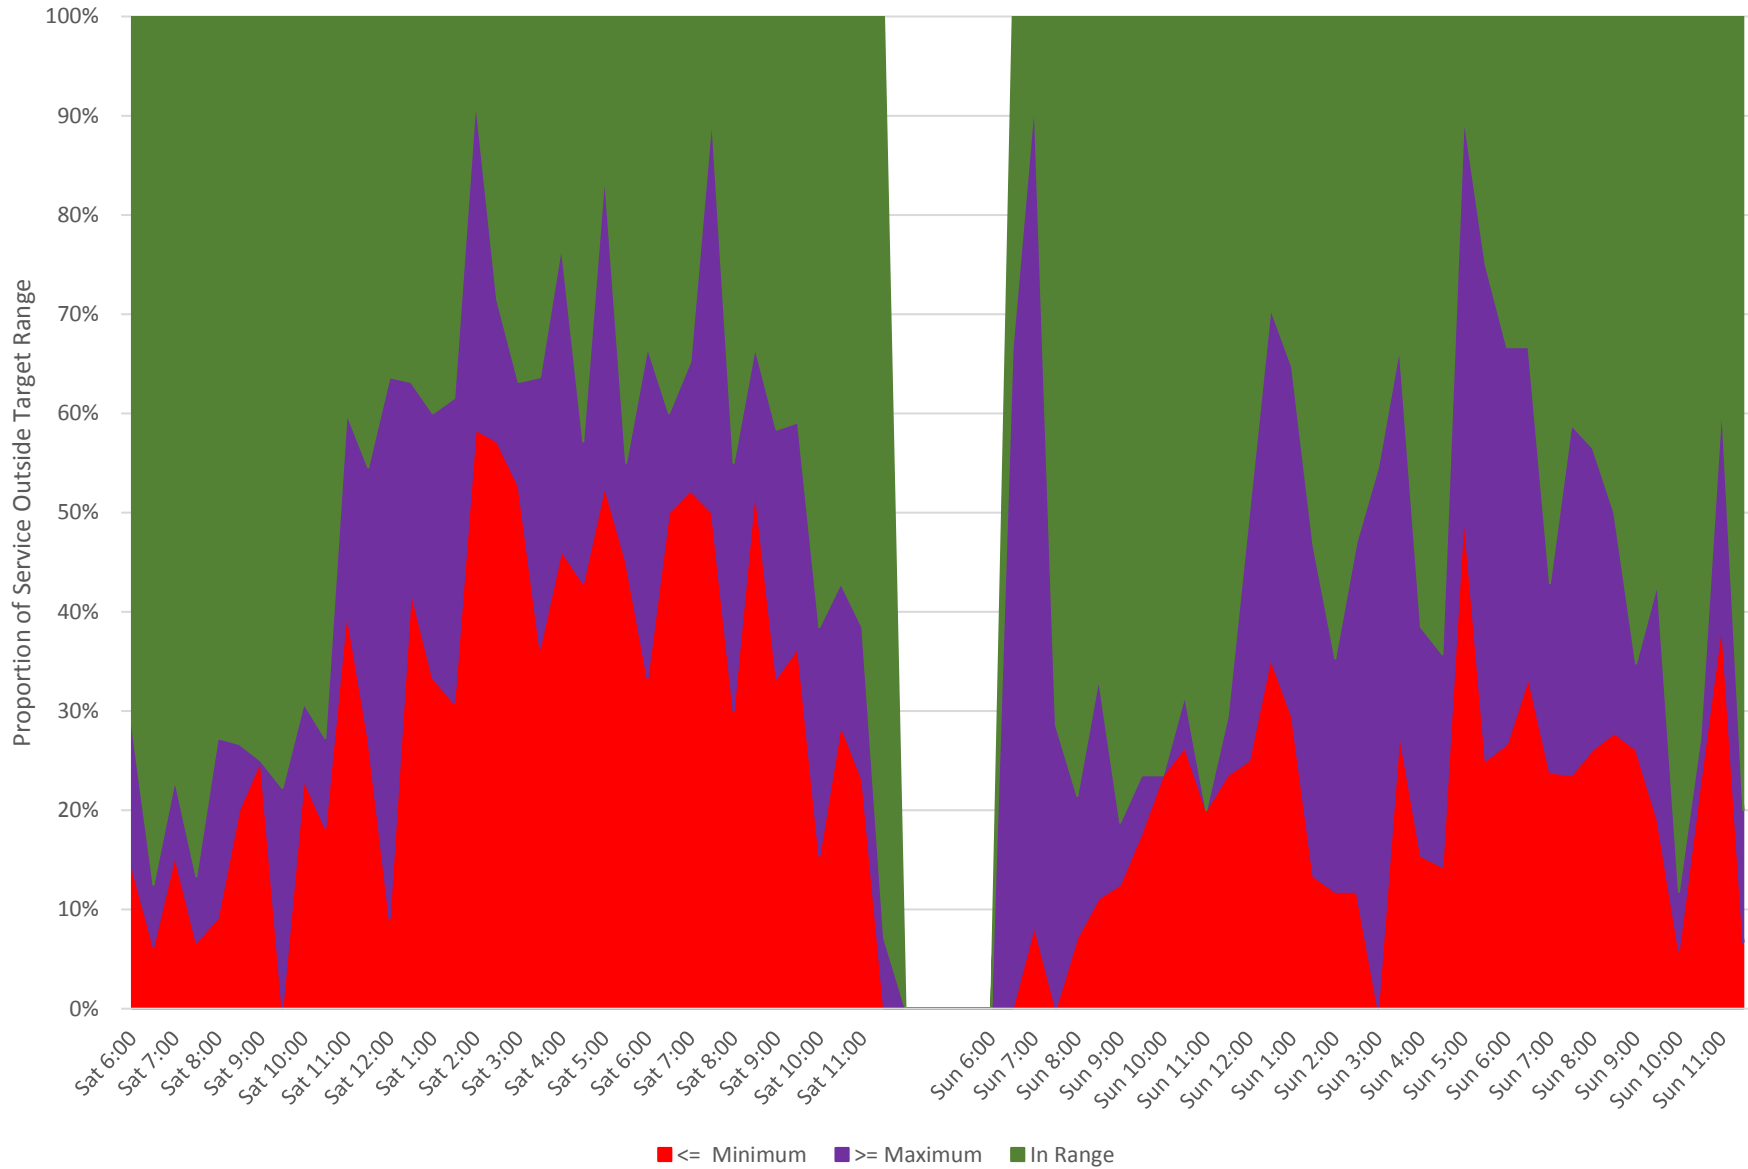

35 Jane Headways at Lawrence Northbound September 2020 Weekday Proportions of Trips Outside of Standard Range

35 Jane Headways at Lawrence Northbound September 2020 Weekends Proportions of Trips Outside of Standard Range

35 Jane Headways at Lawrence Northbound September 2020 Scheduled Headways (GTFIS) and Deviation Allowed By Service Standards