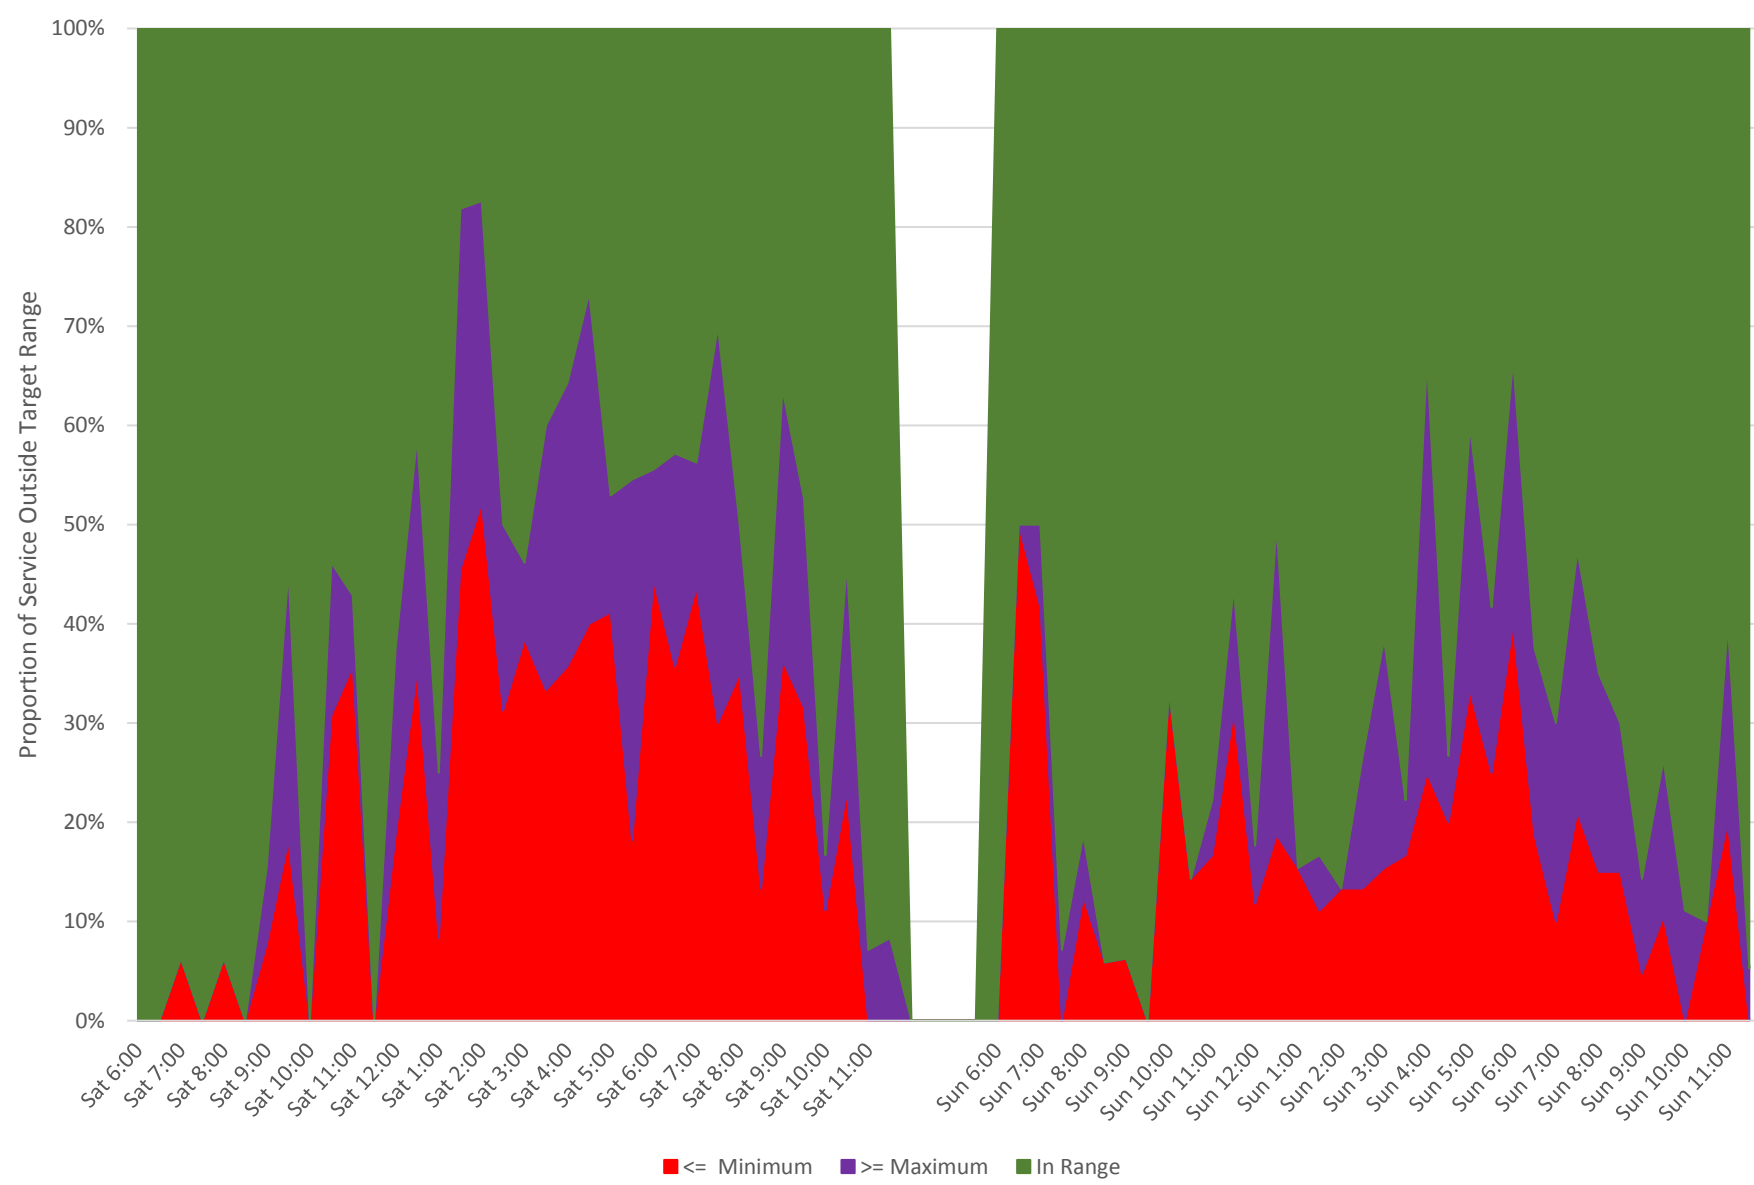

35 Jane Headways at N of Jane Stn Northbound September 2020 Weekday Proportions of Trips Outside of Standard Range

35 Jane Headways at N of Jane Stn Northbound September 2020 Weekends Proportions of Trips Outside of Standard Range

35 Jane Headways at N of Jane Stn Northbound September 2020 Scheduled Headways (GTFIS) and Deviation Allowed By Service Standards