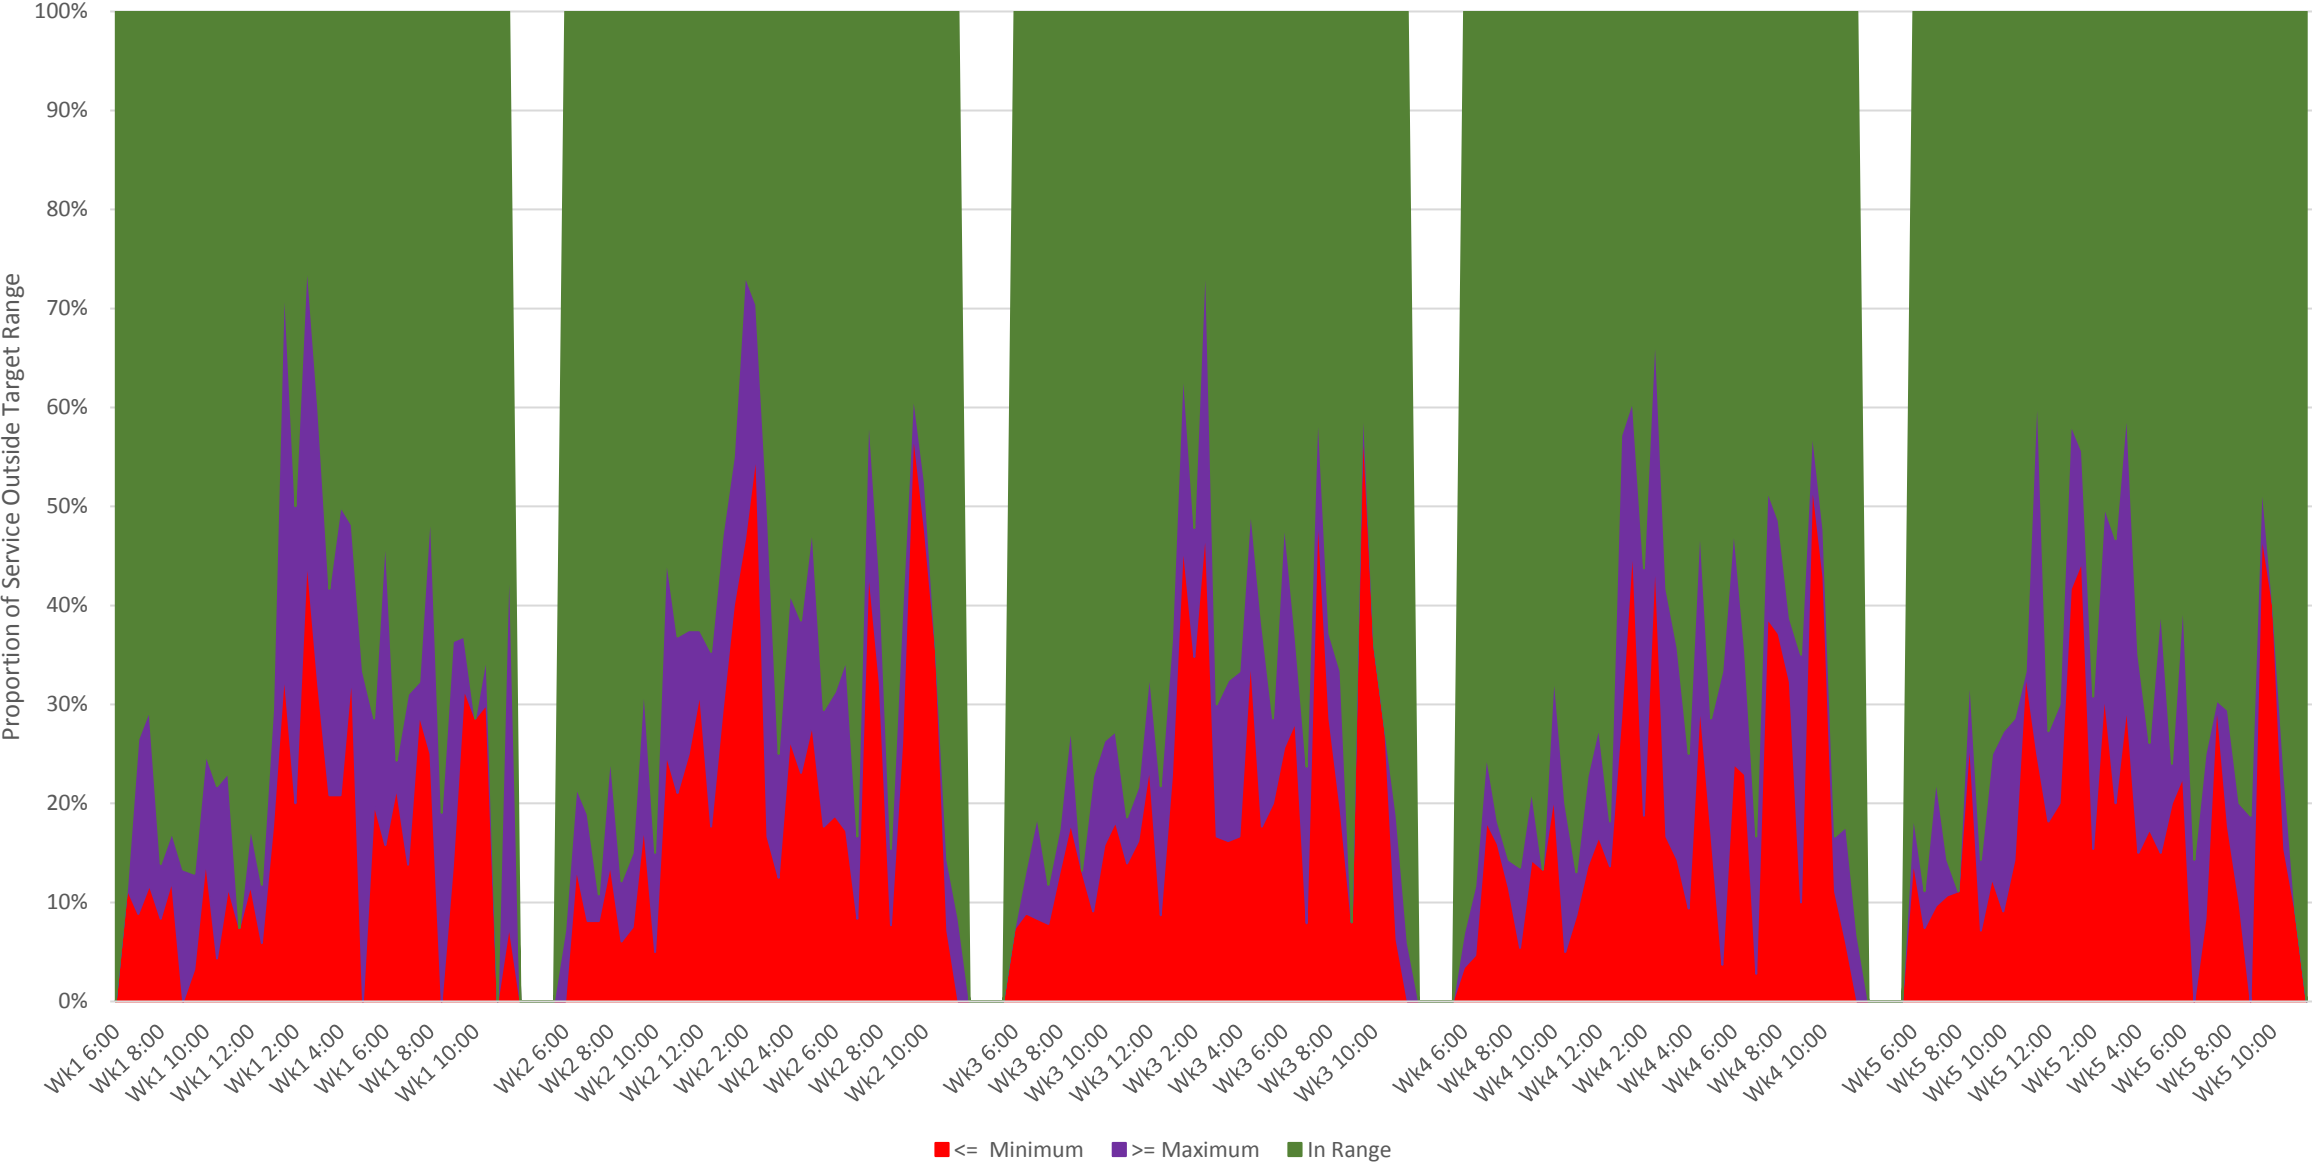

35 Jane Headways at N of Jane Stn Northbound September 2020 Weekday Proportions of Trips Outside of Standard Range

35 Jane Headways at N of Jane Stn Northbound September 2020 Weekends Proportions of Trips Outside of Standard Range

35 Jane Headways at N of Jane Stn Northbound September 2020 Scheduled Headways (GTFIS) and Deviation Allowed By Service Standards