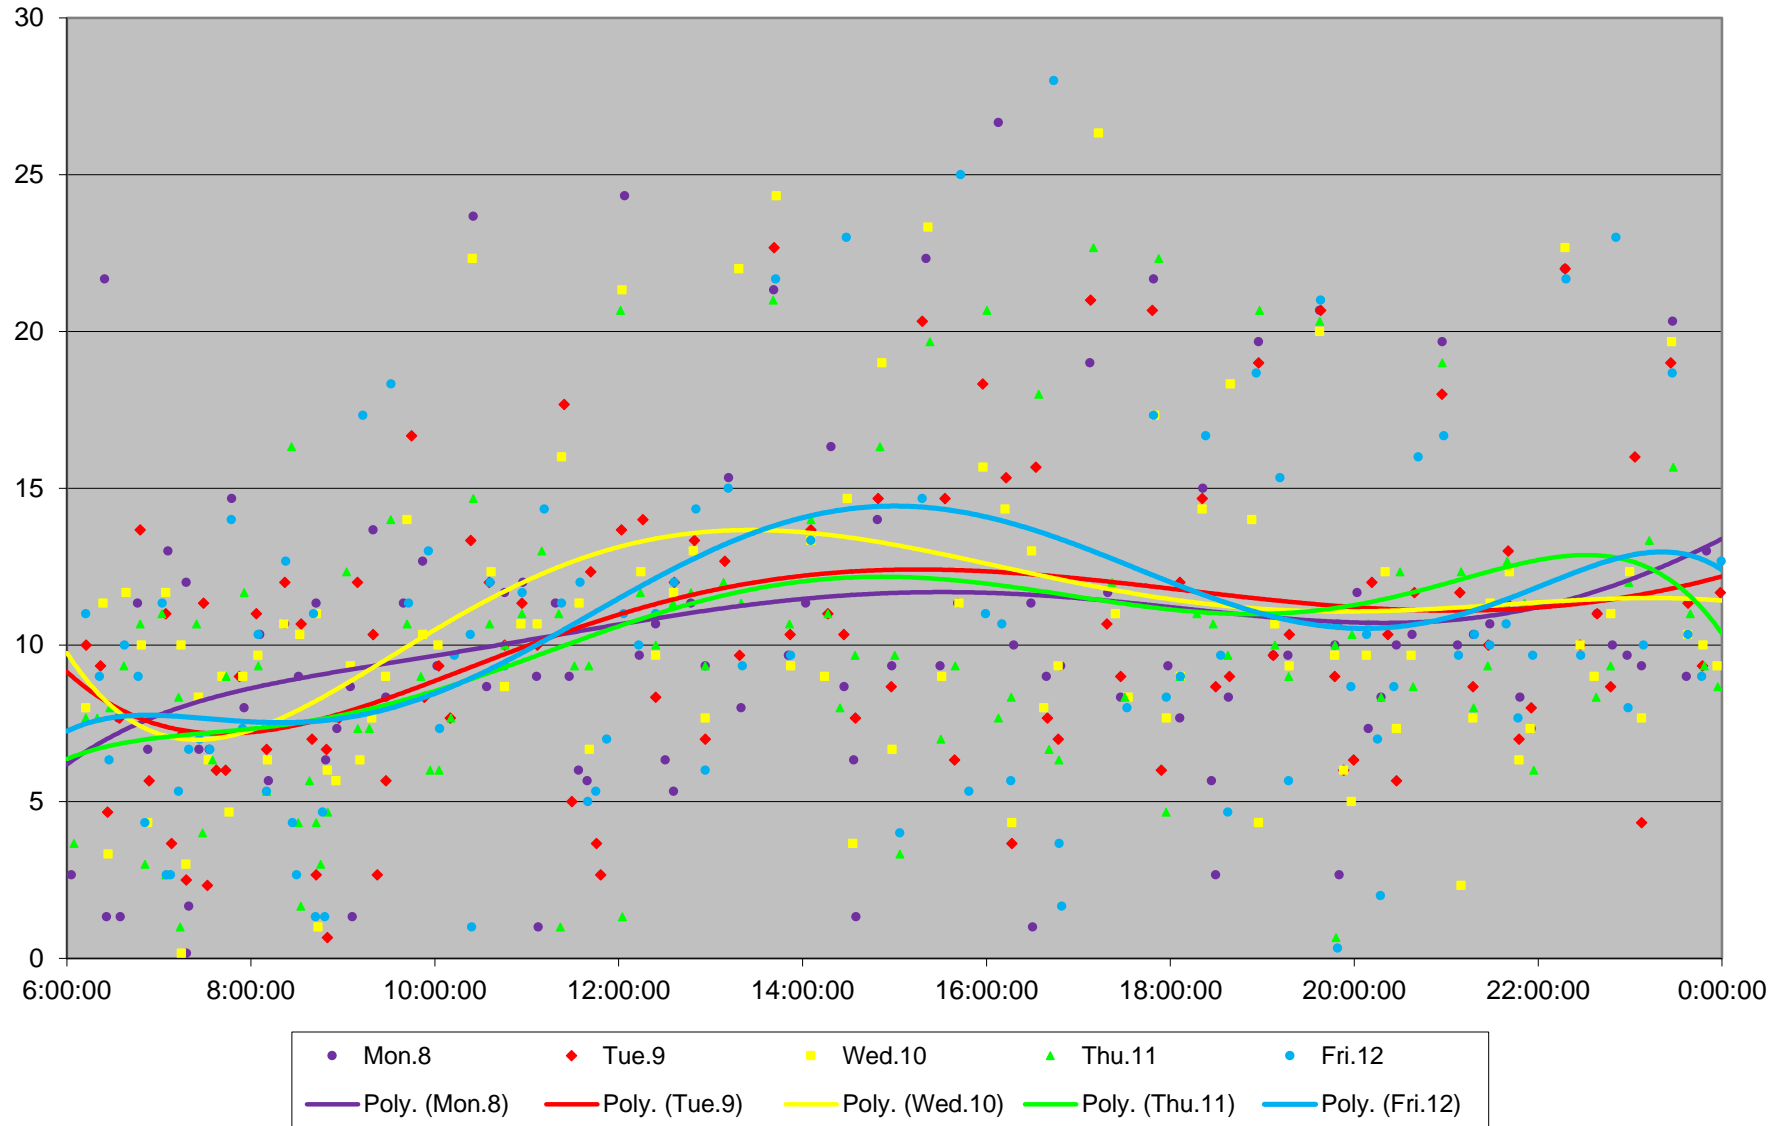

89 Weston Road Headways at S of Albion Rd Southbound June 2020