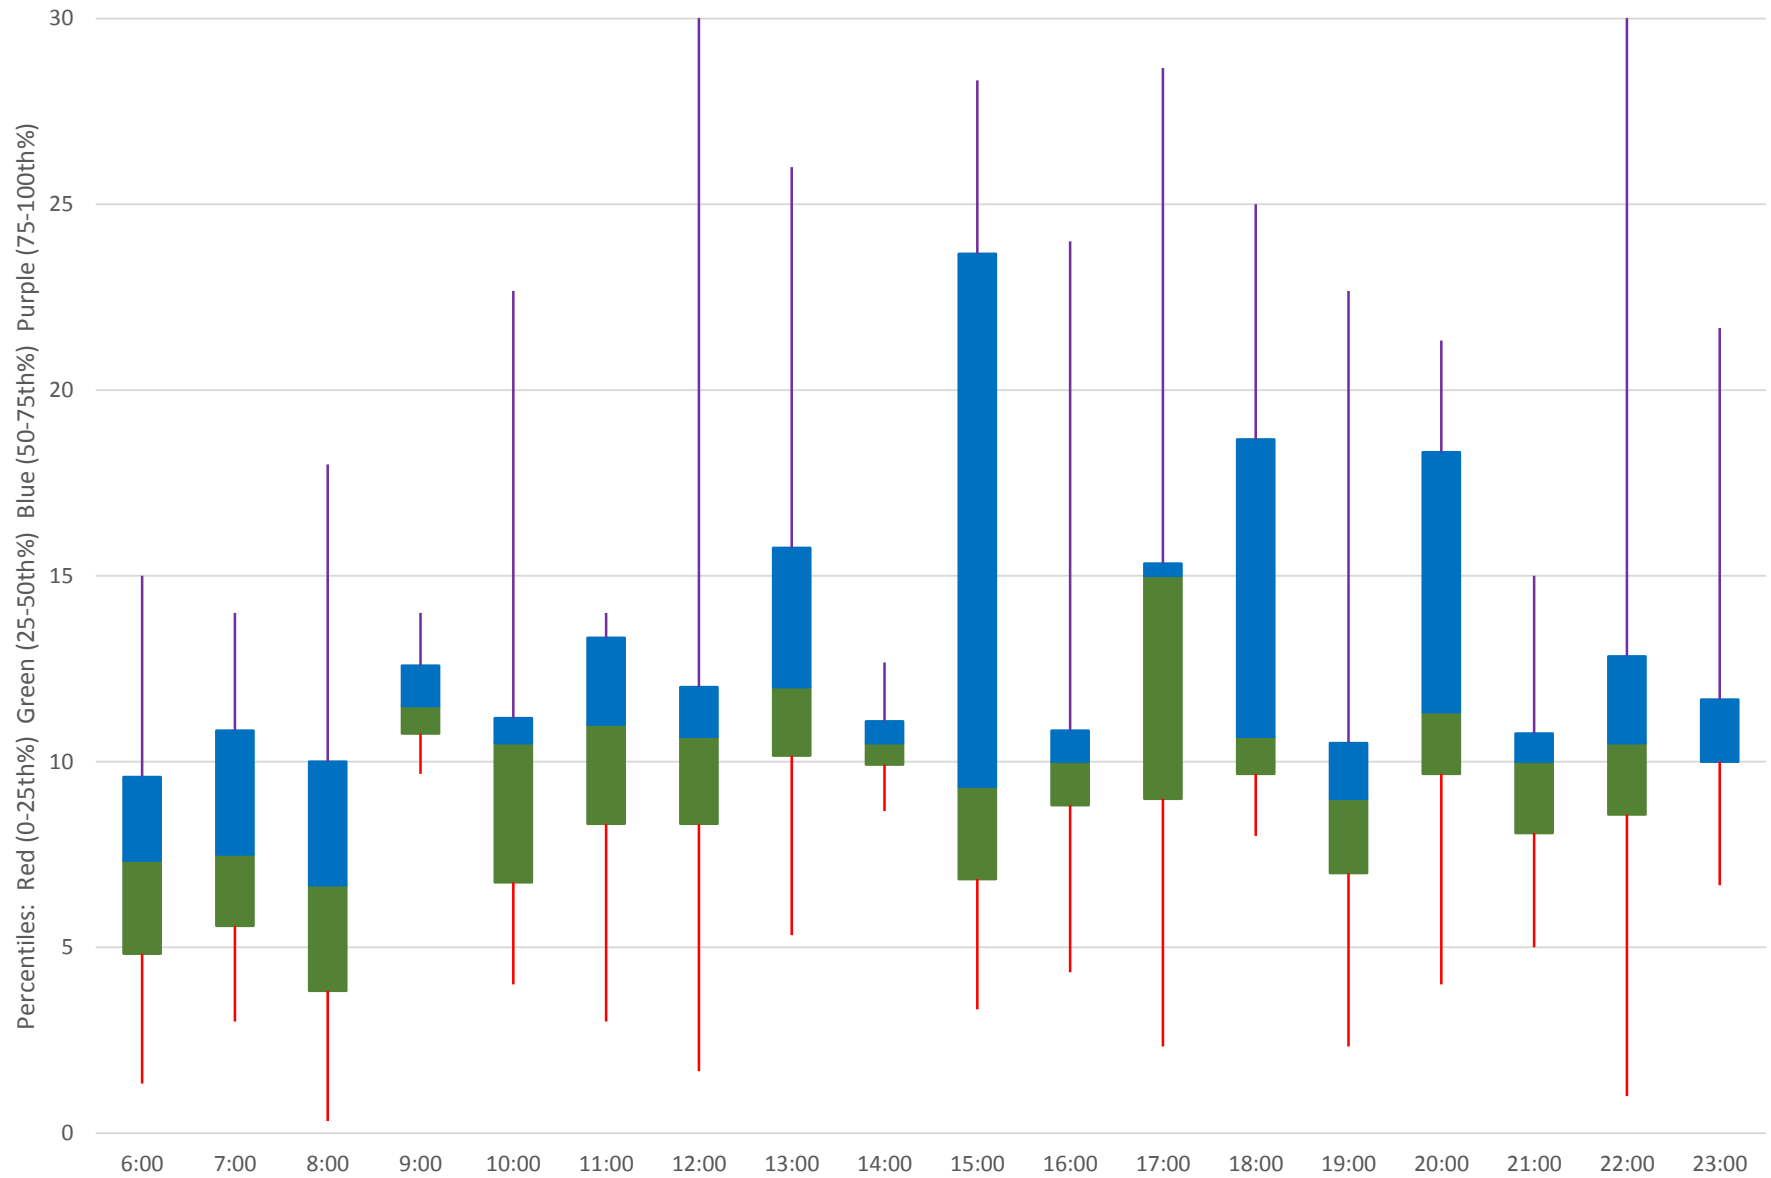

89 Weston Road Headways at S of Albion Rd Southbound June 2020 Saturday Statistics

89 Weston Road Headways at S of Albion Rd Southbound June 2020 Quartiles Week 5