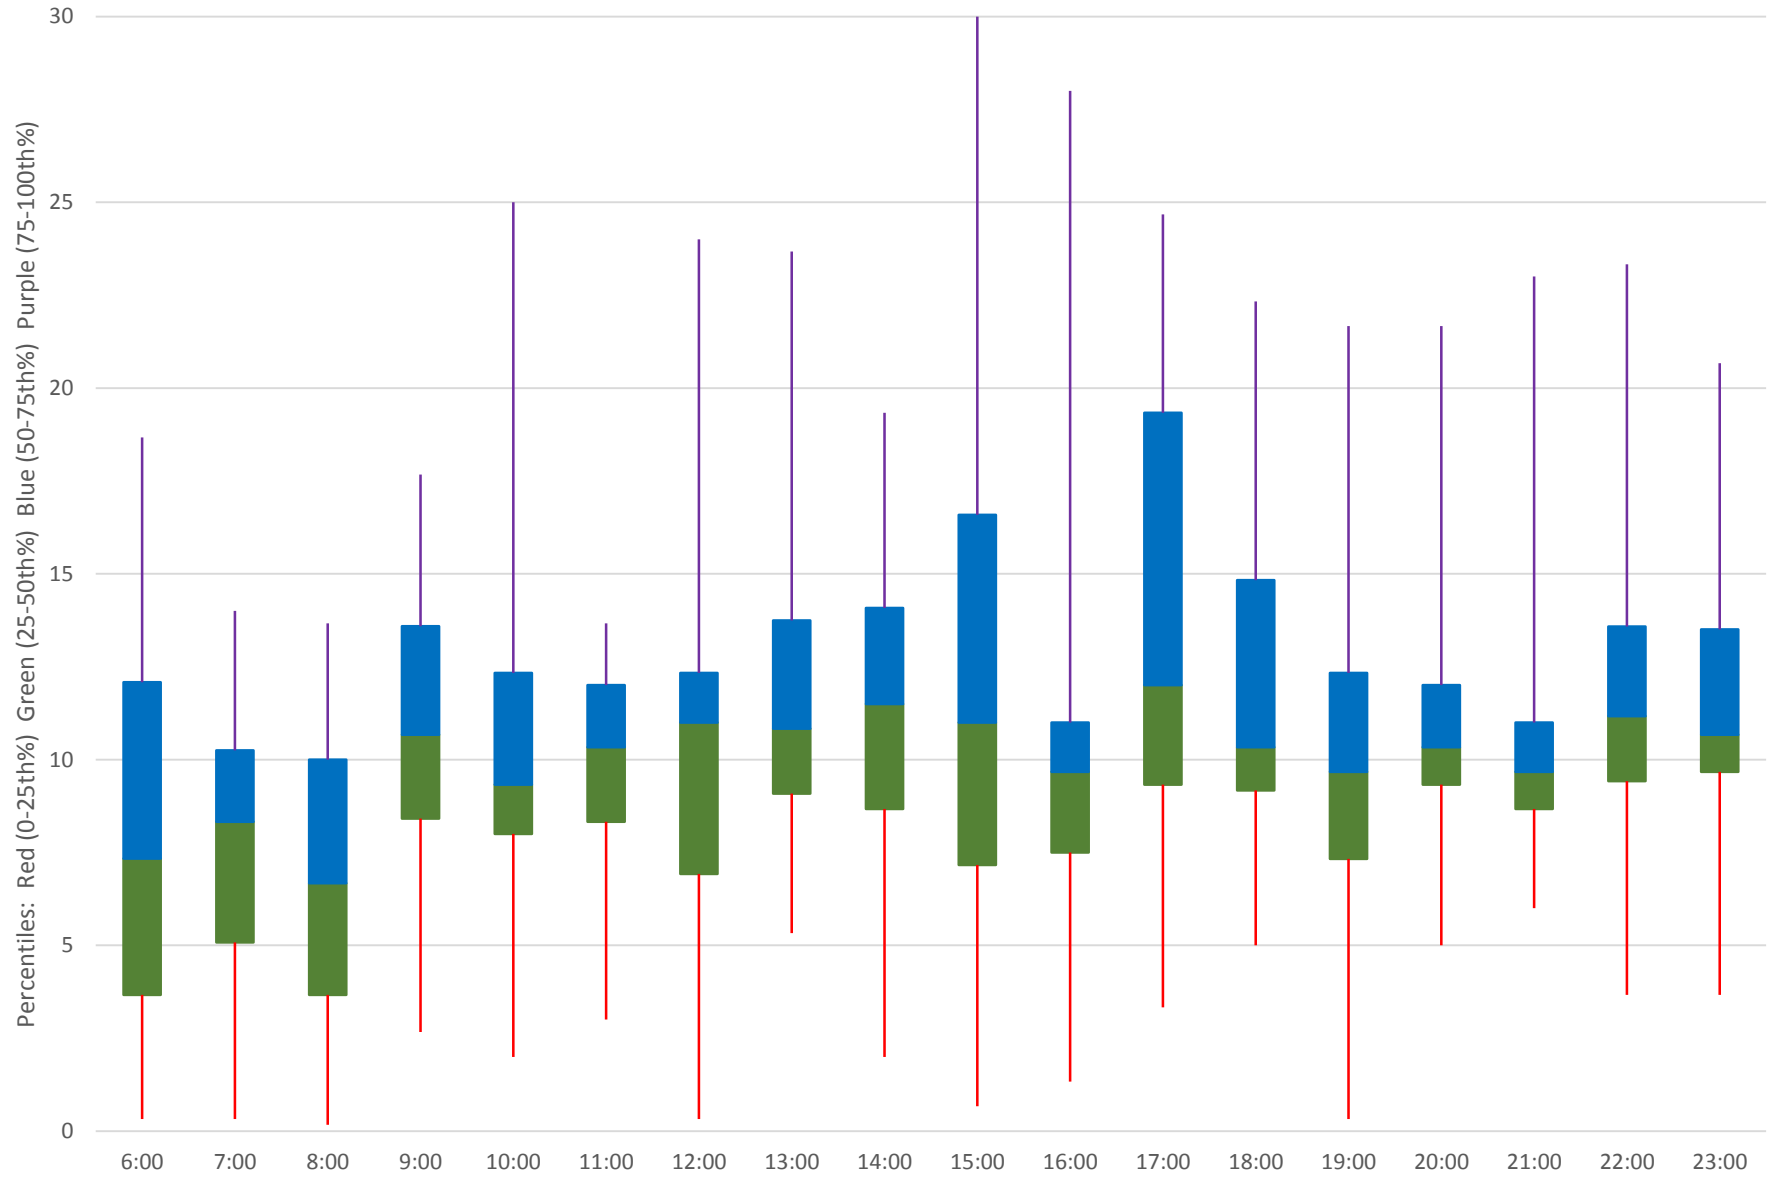

89 Weston Road Headways at S of Albion Rd Southbound June 2020

Quartiles Week 1