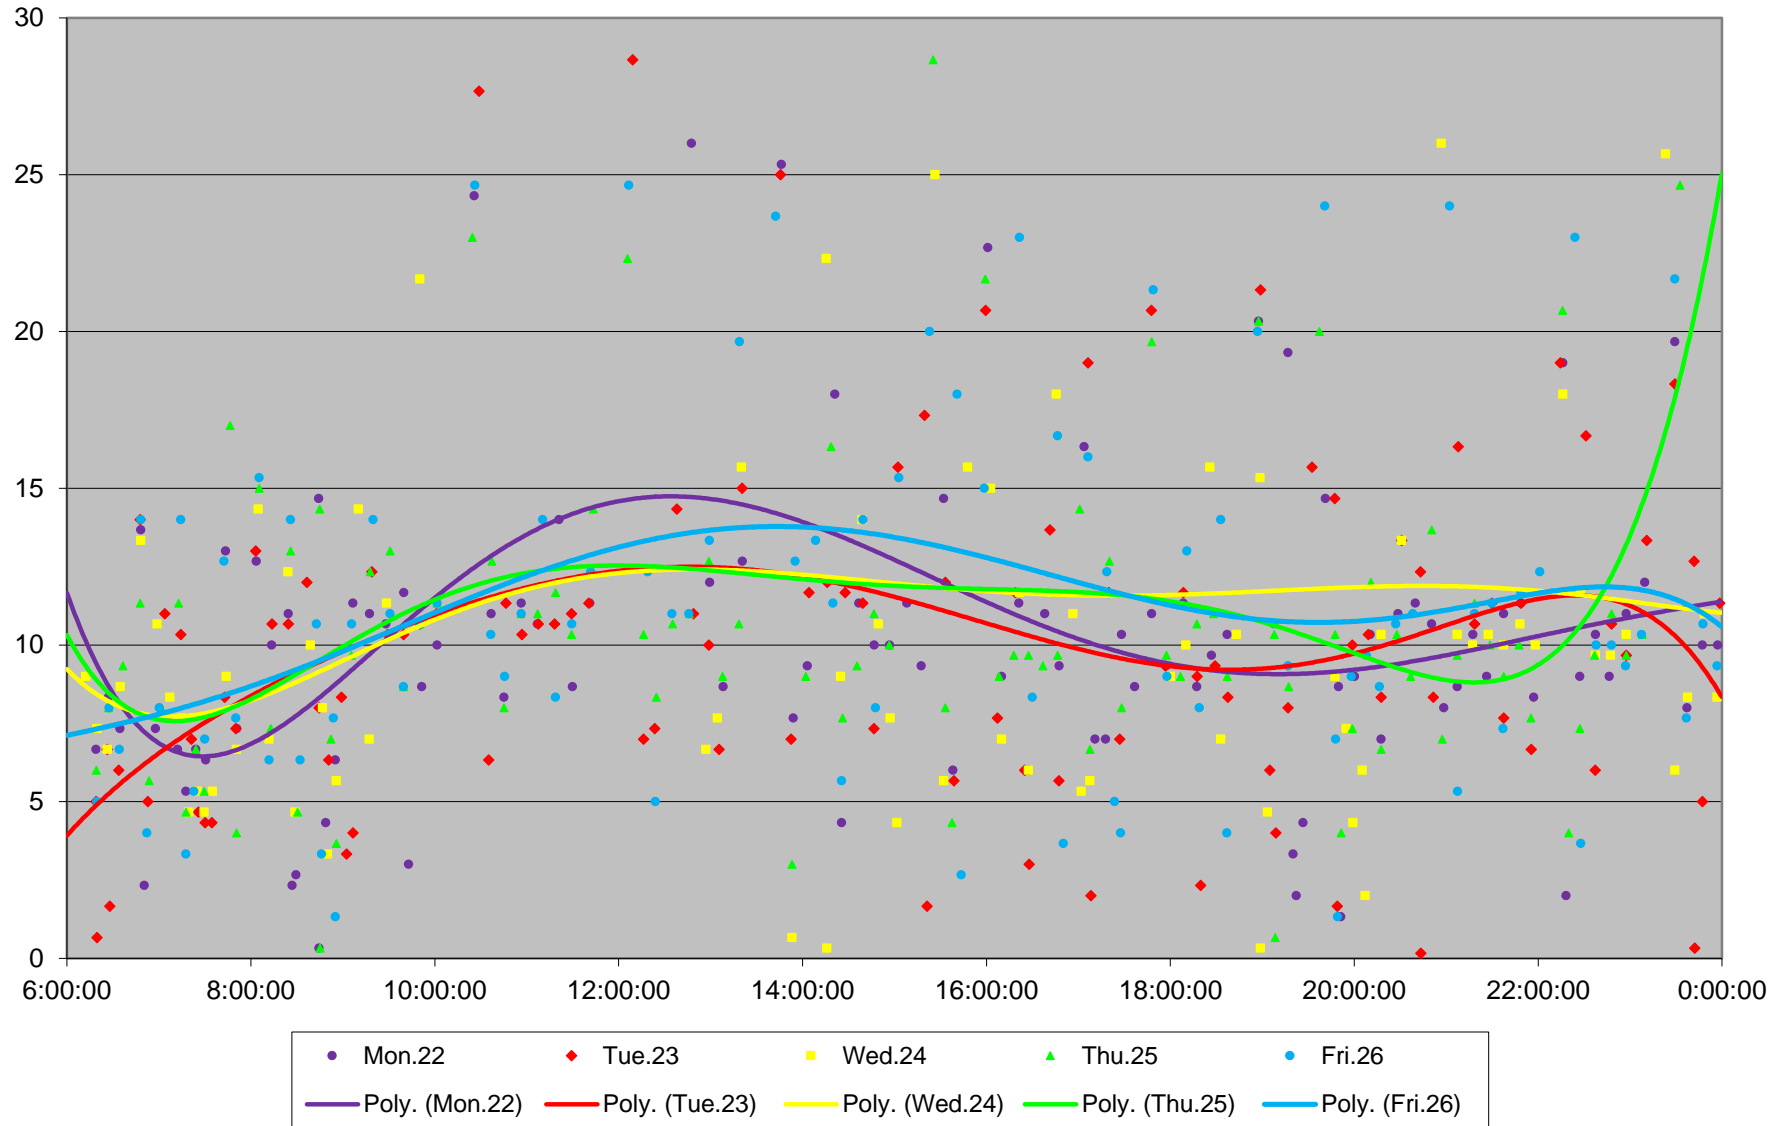

89 Weston Road Headways at S of Albion Rd Southbound June 2020