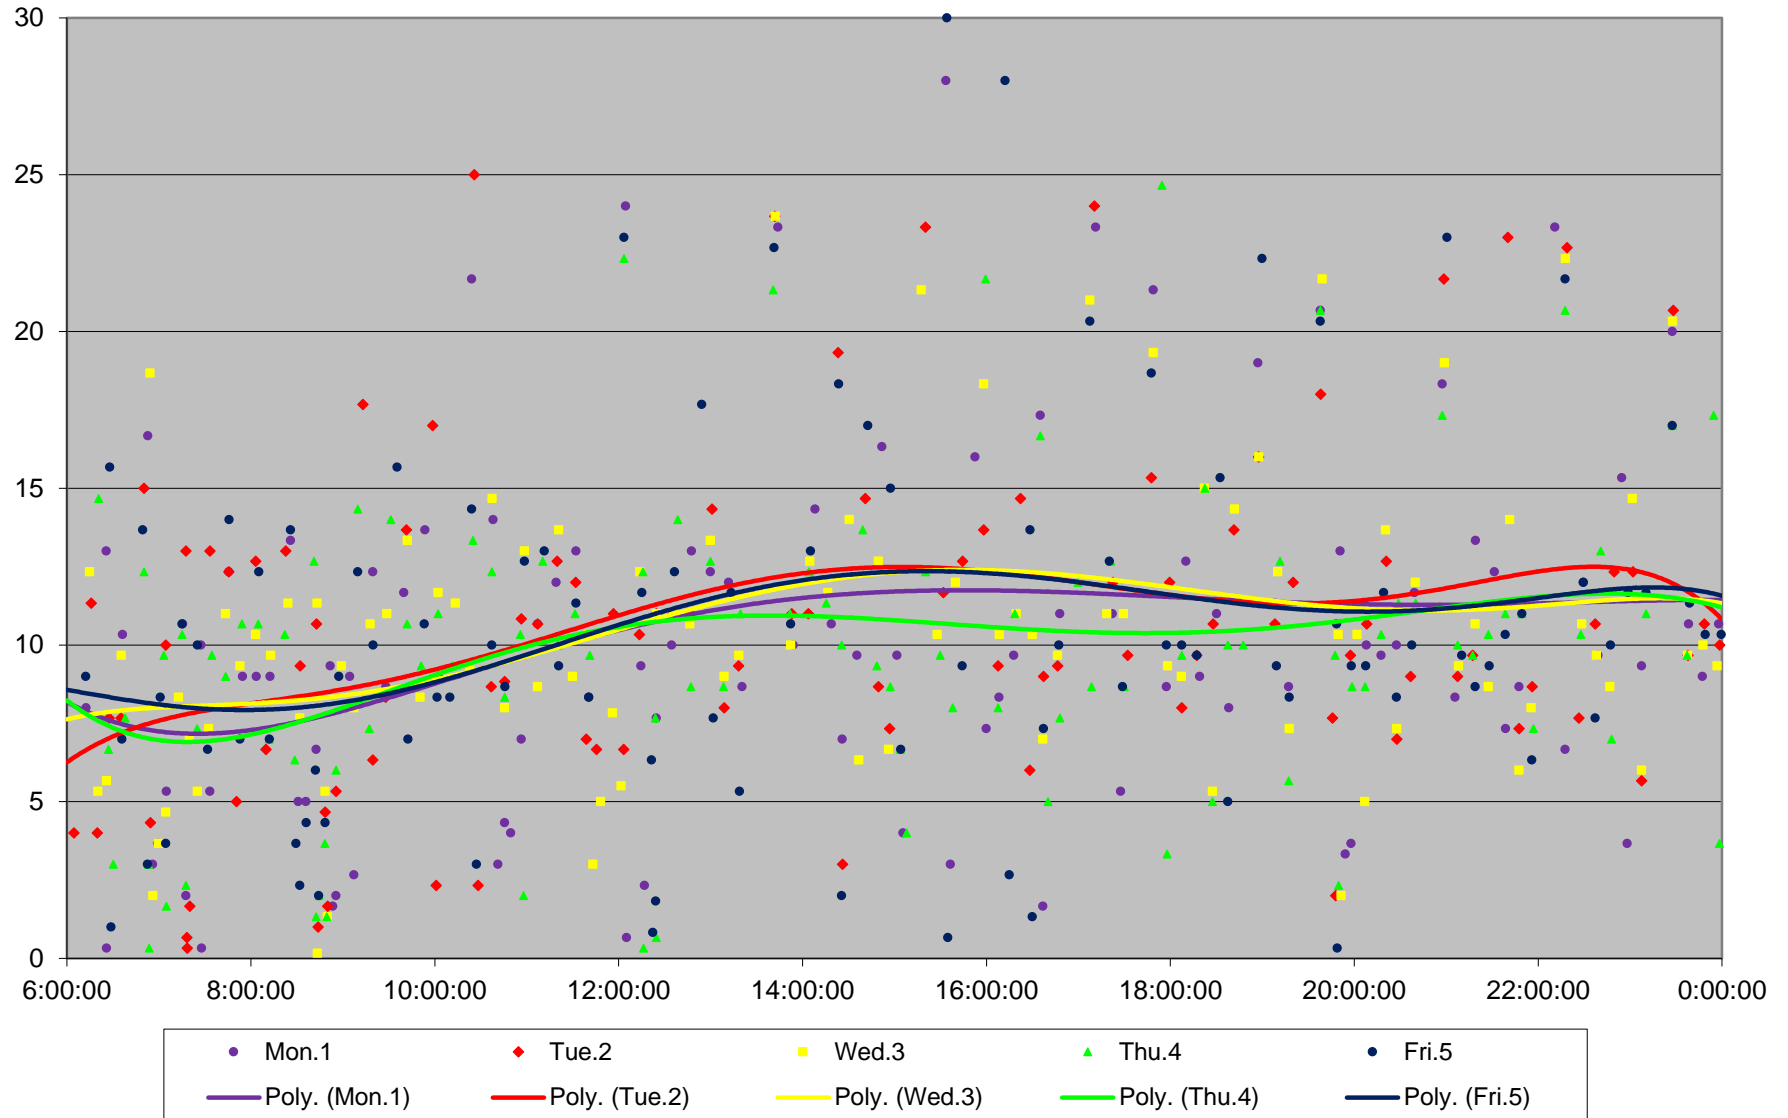

89 Weston Road Headways at S of Albion Rd Southbound June 2020