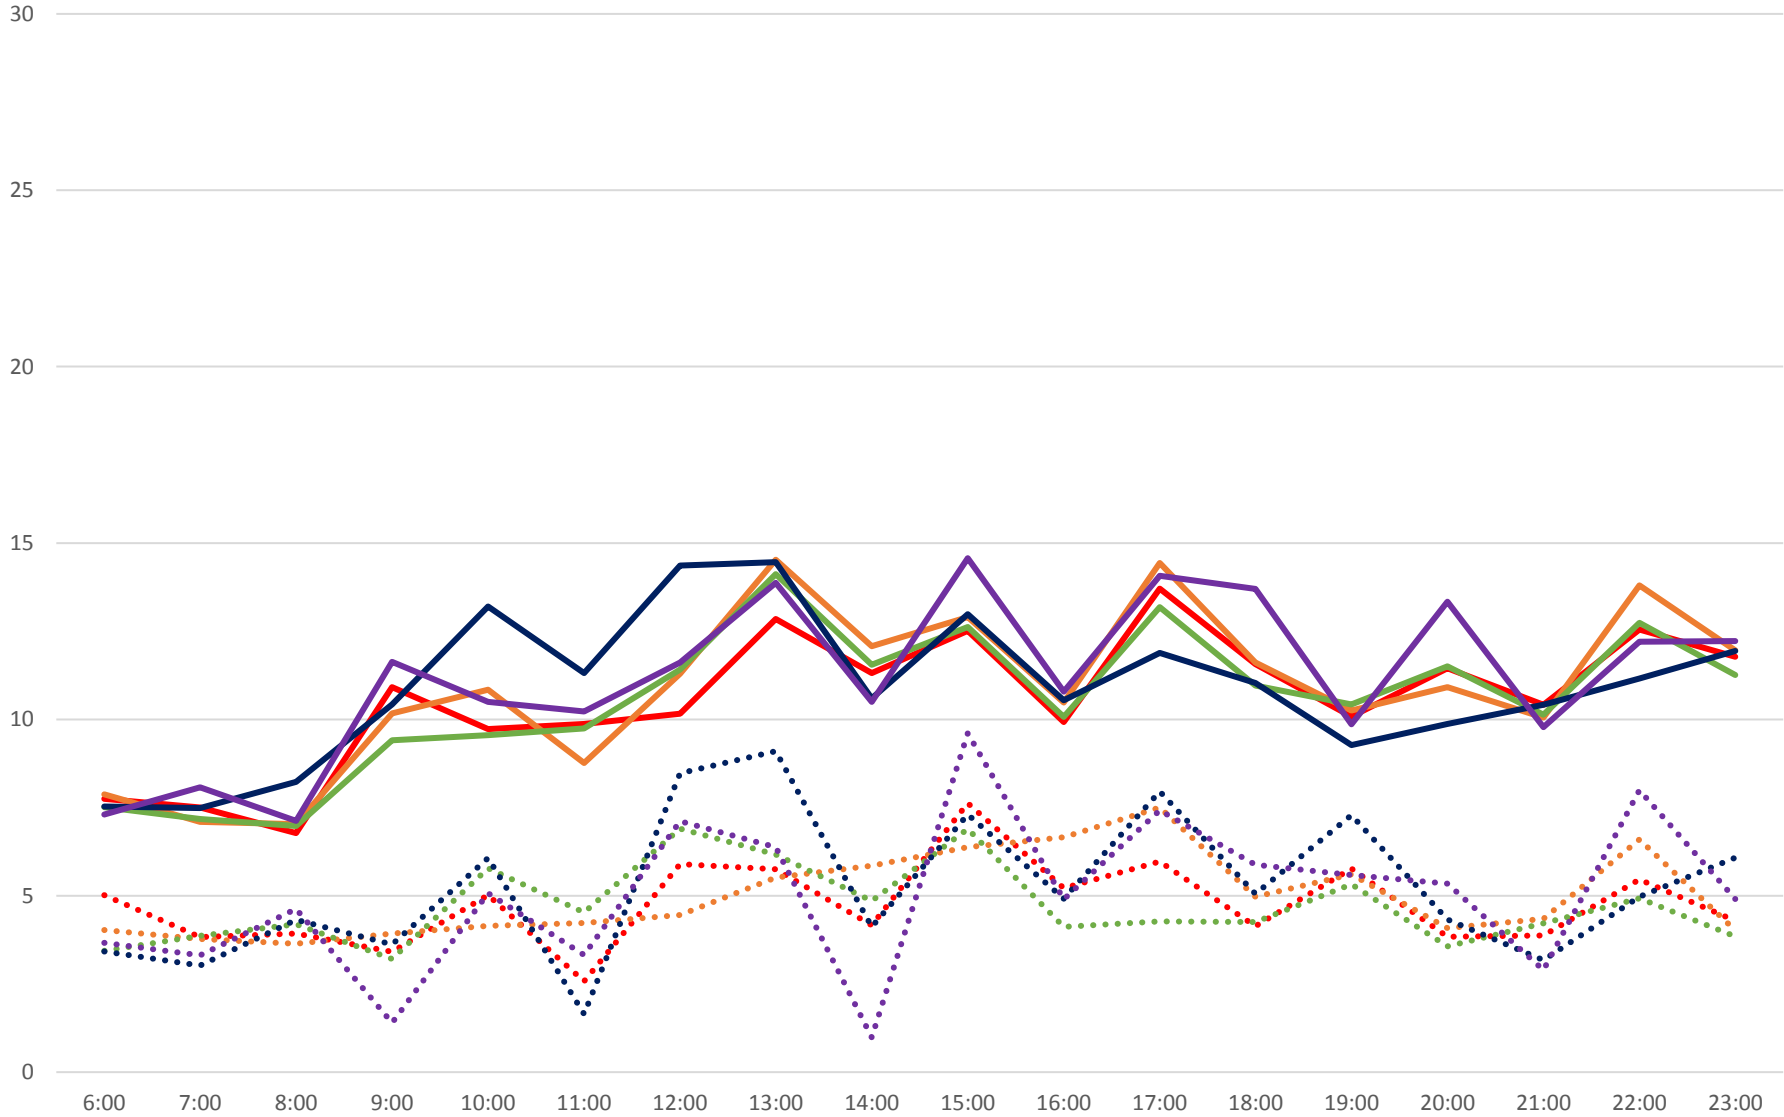

89 Weston Road Headways at S of Albion Rd Southbound June 2020 Weekday Statistics

— Average Week 1    ..... Std Devn Week 1    — Average Week 2    ..... Std Devn Week 2    — Average Week 3  
..... Std Devn Week 3    — Average Week 4    ..... Std Devn Week 4    — Average Week 5    ..... Std Devn Week 5