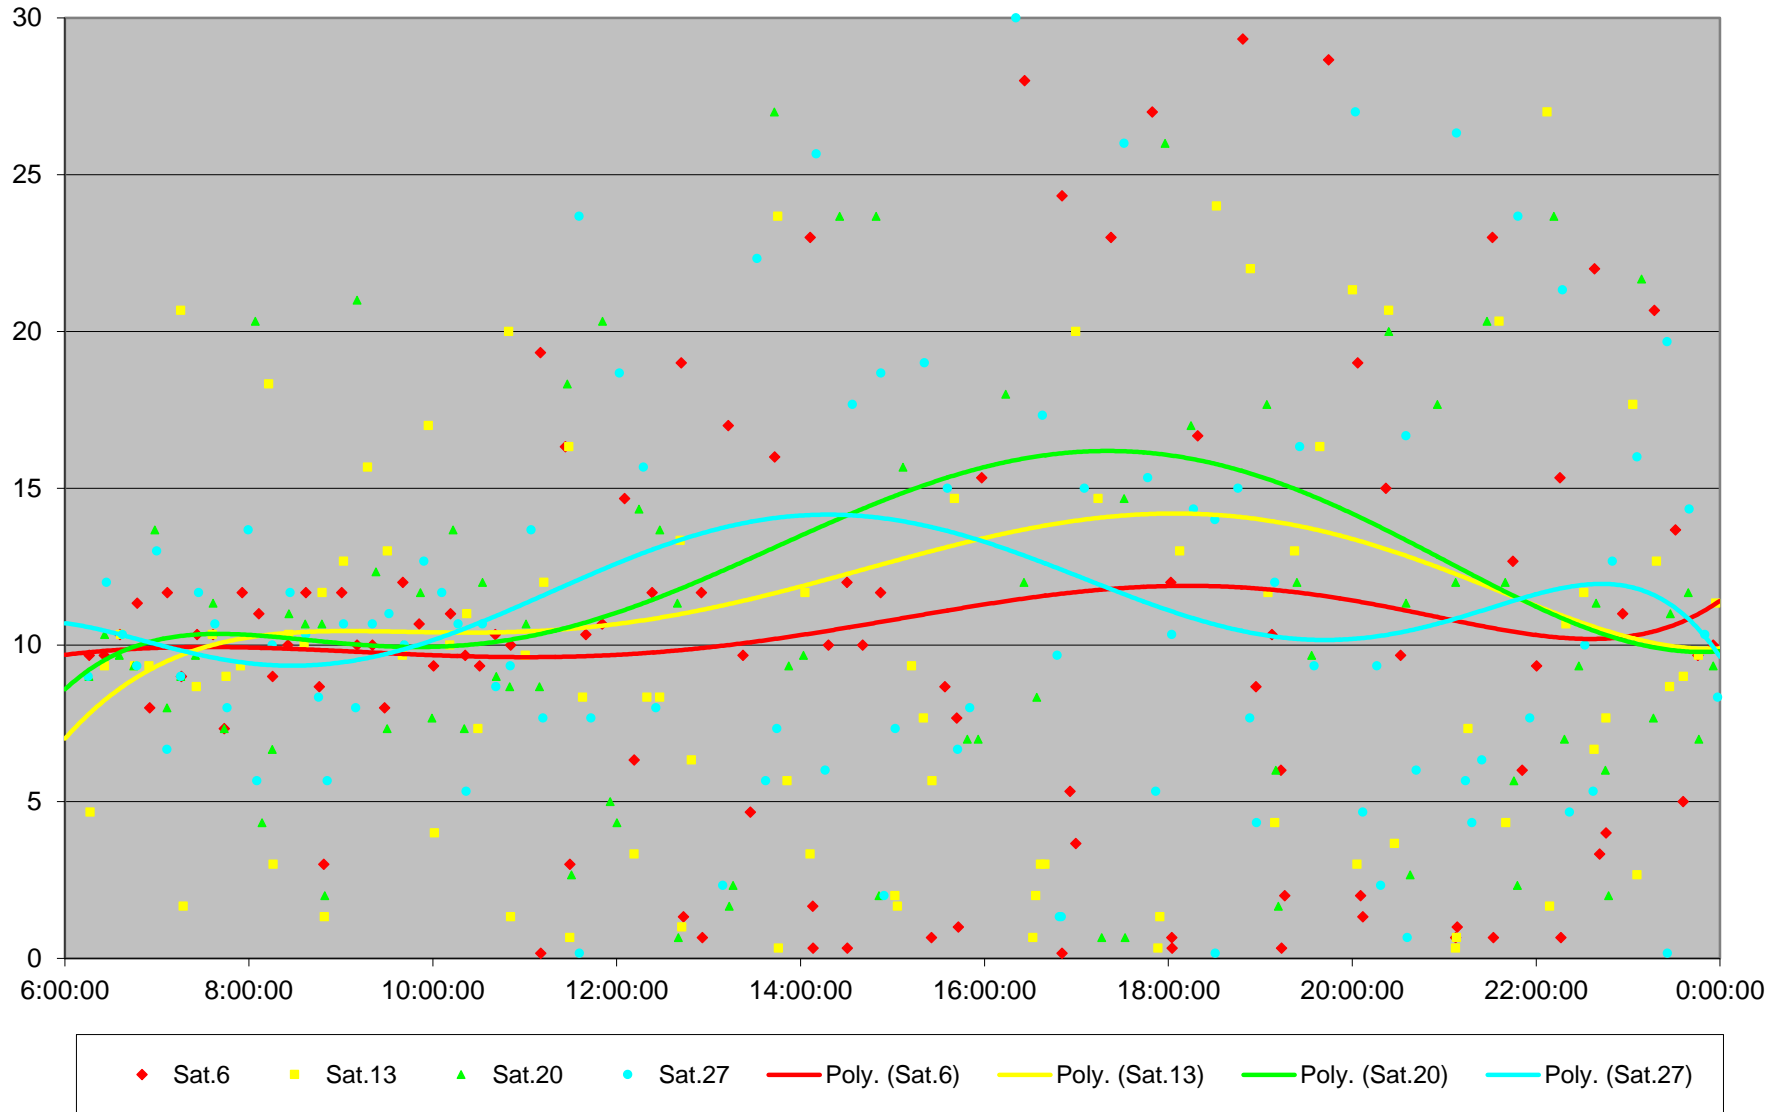

89 Weston Road Headways at S of Albion Rd Southbound June 2020