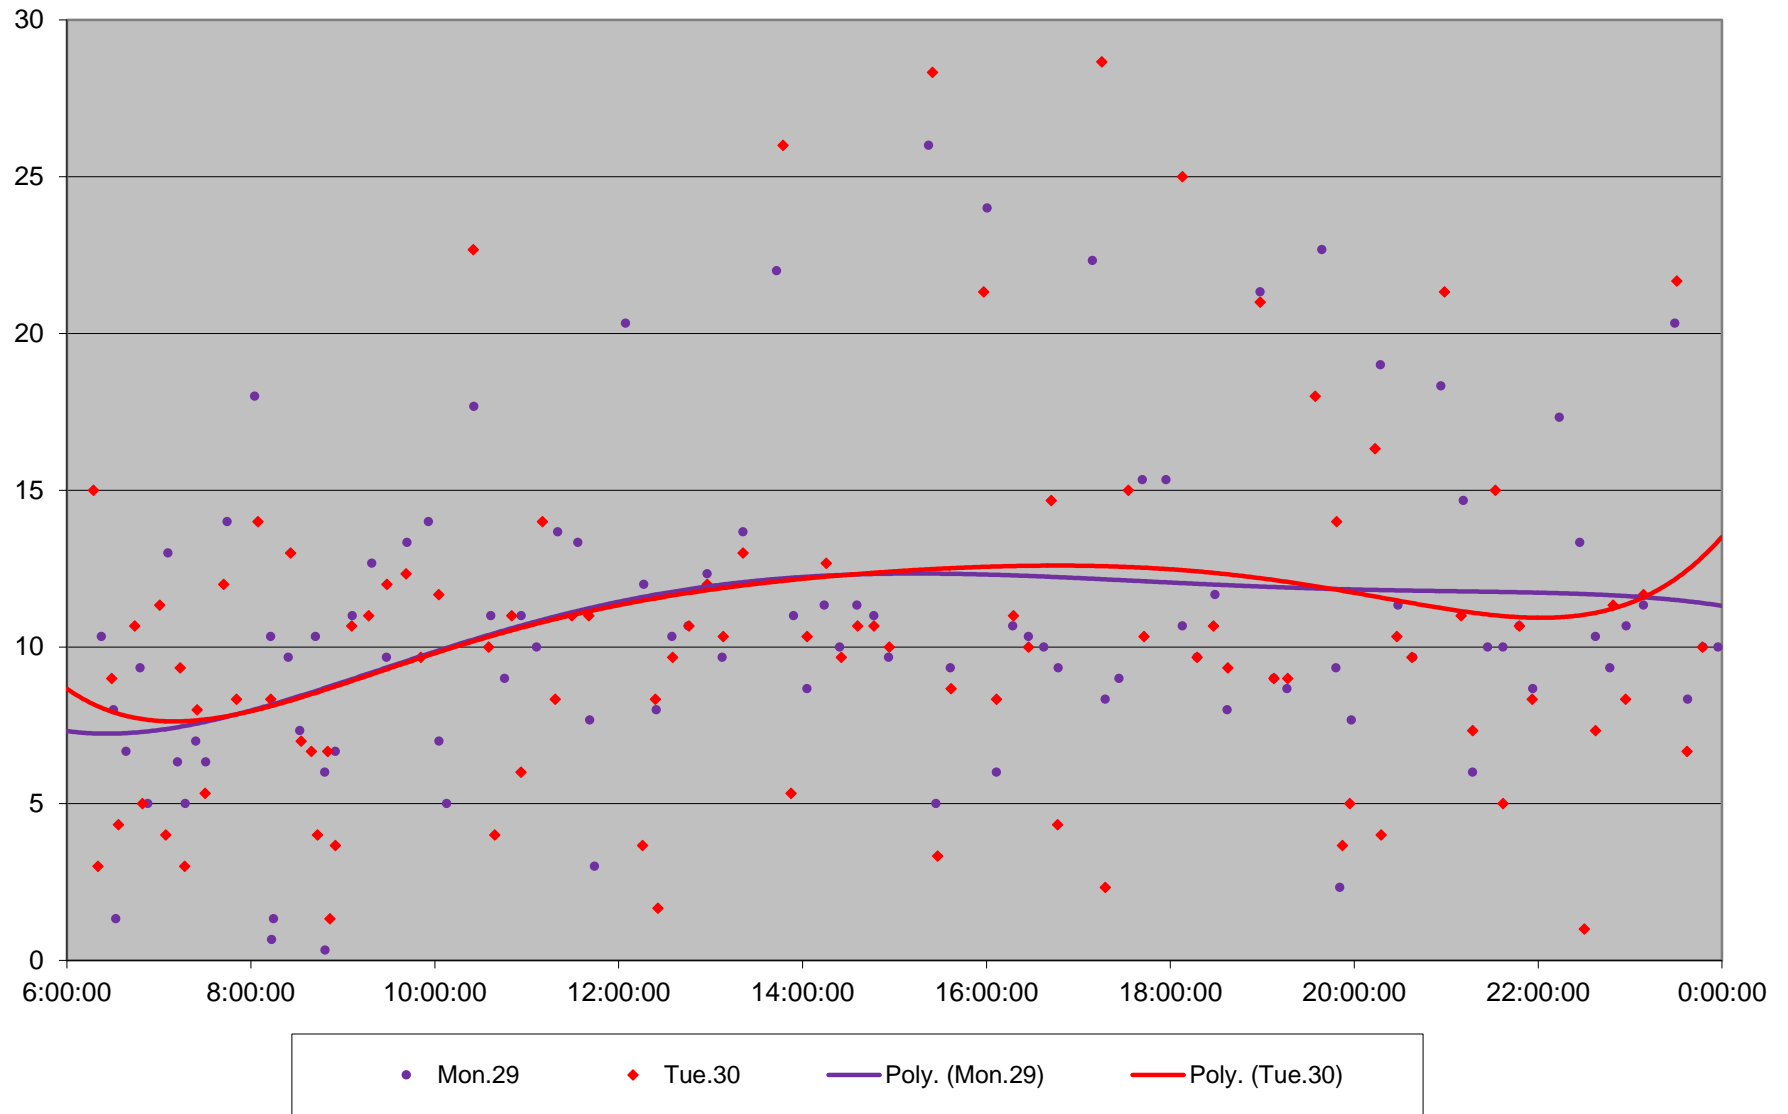

89 Weston Road Headways at S of Albion Rd Southbound June 2020