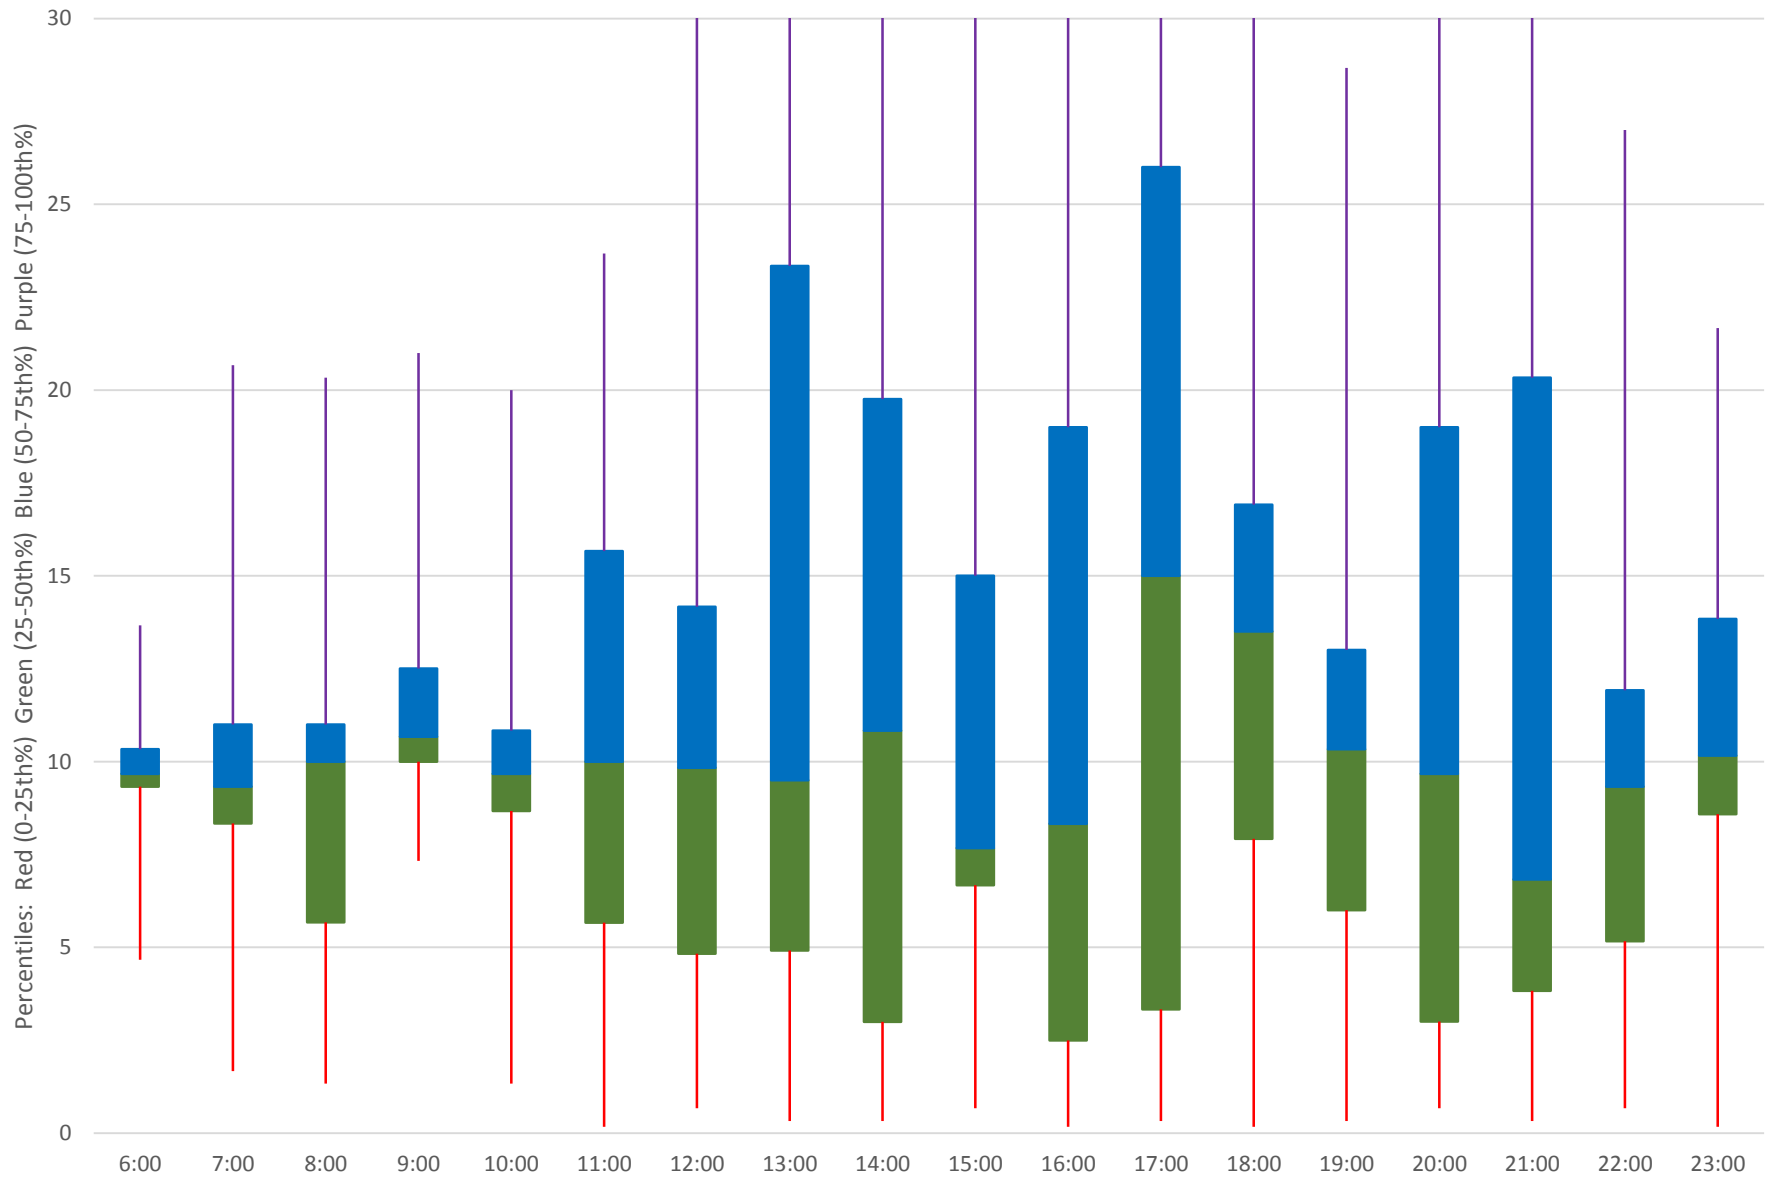

89 Weston Road Headways at S of Albion Rd Southbound June 2020 Sunday Statistics

89 Weston Road Headways at S of Albion Rd Southbound June 2020

Quartiles Saturdays