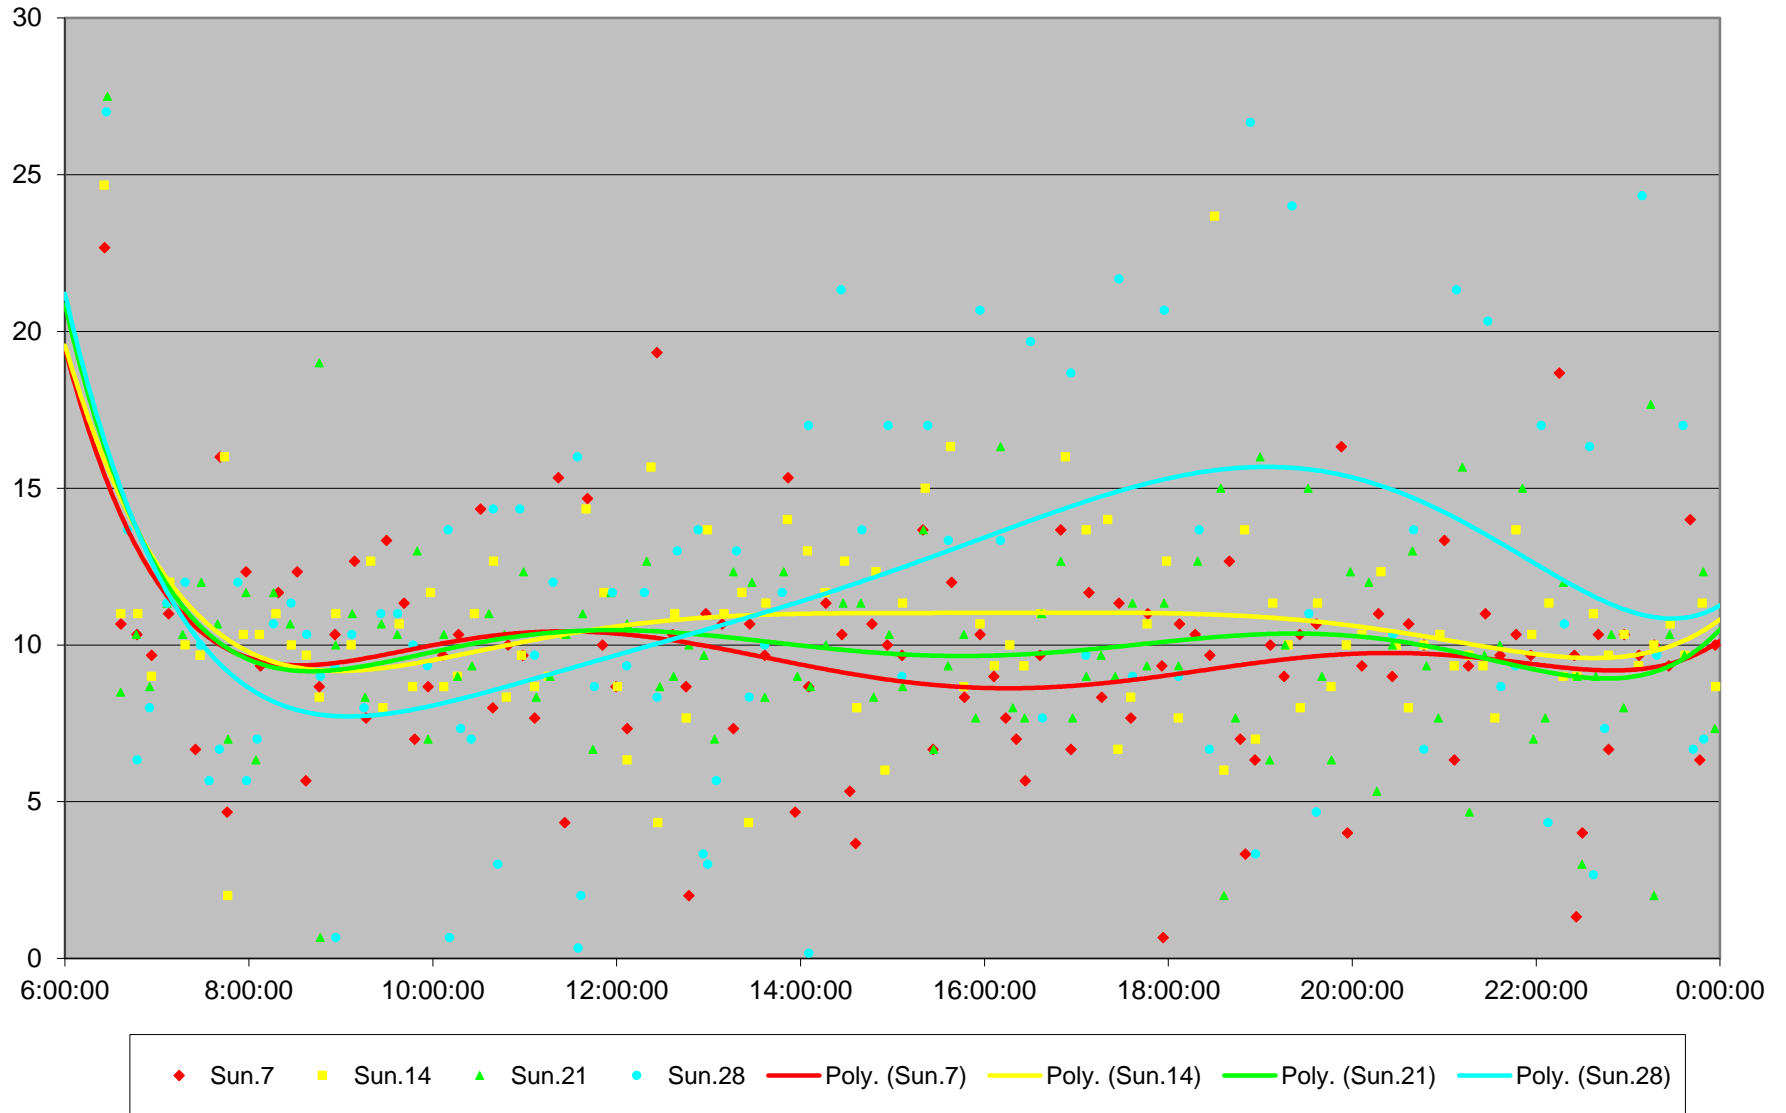

# 89 Weston Road Headways at S of Albion Rd Southbound June 2020

## Quartiles Saturdays

89 Weston Road Headways at S of Albion Rd Southbound June 2020 Sunday Statistics

89 Weston Road Headways at S of Albion Rd Southbound June 2020