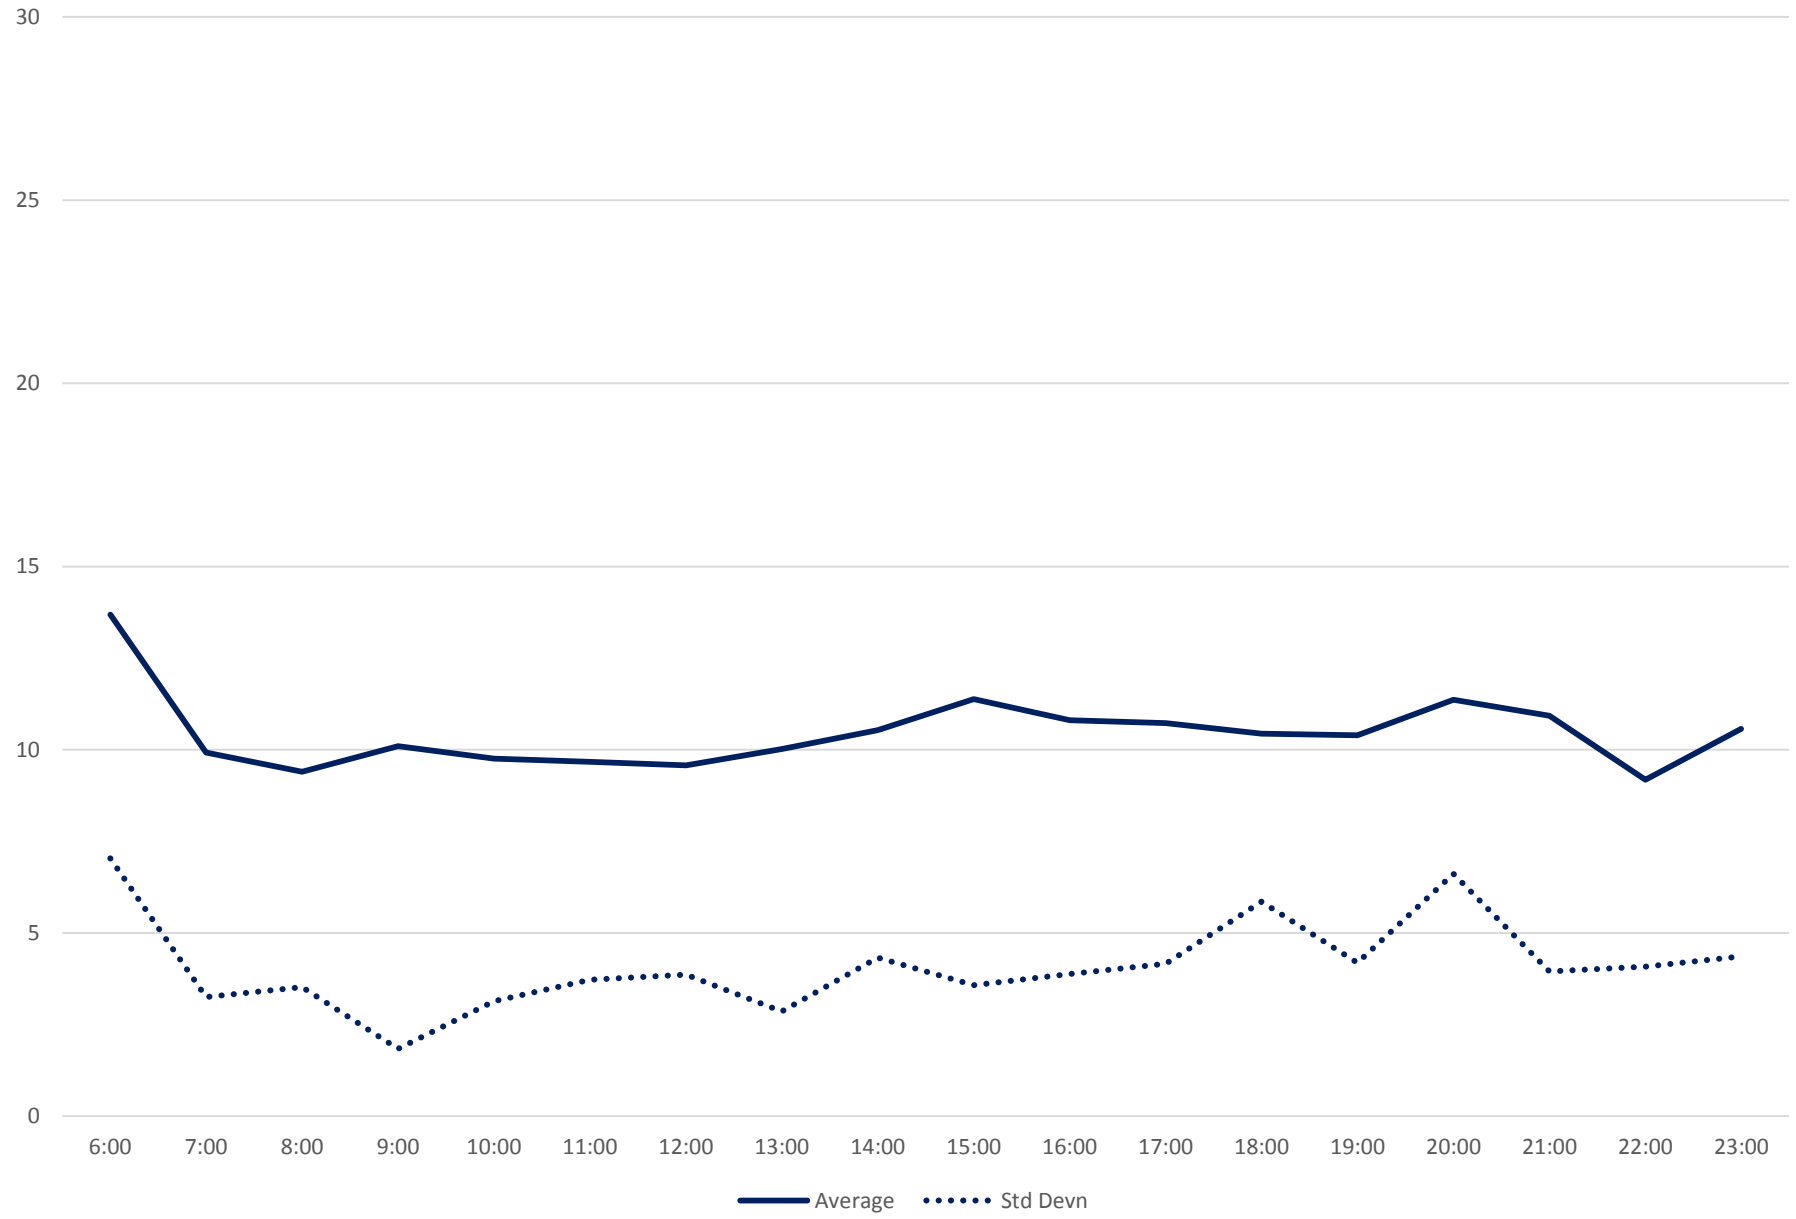

89 Weston Road Headways at S of Albion Rd Southbound June 2020

89 Weston Road Headways at S of Albion Rd Southbound June 2020 Sunday Statistics