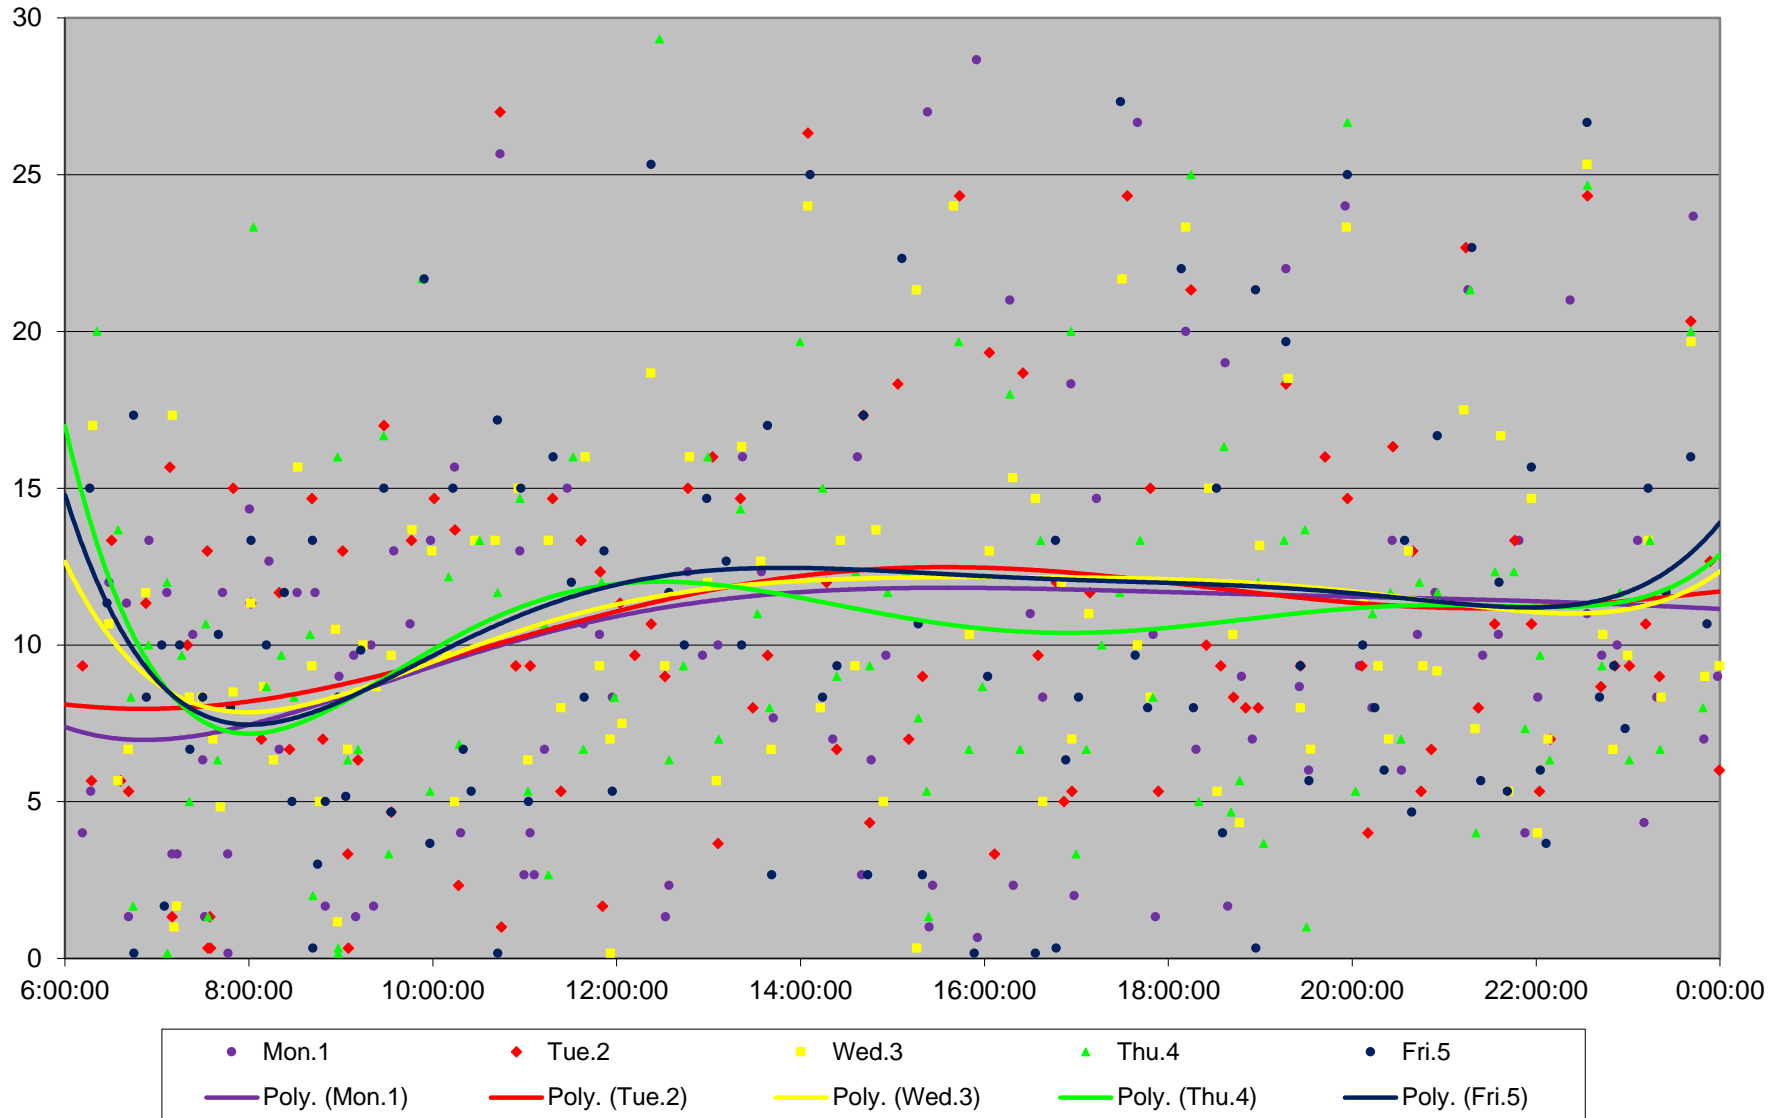

89 Weston Road Headways at Eglinton Southbound June 2020 Weekday Statistics

— Average Week 1 Std Devn Week 1 — Average Week 2 Std Devn Week 2 — Average Week 3
..... Std Devn Week 3 — Average Week 4 Std Devn Week 4 — Average Week 5 Std Devn Week 5

89 Weston Road Headways at Eglinton Southbound June 2020

89 Weston Road Headways at Eglinton Southbound June 2020

Quartiles Week 1

89 Weston Road Headways at Eglinton Southbound June 2020

89 Weston Road Headways at Eglinton Southbound June 2020