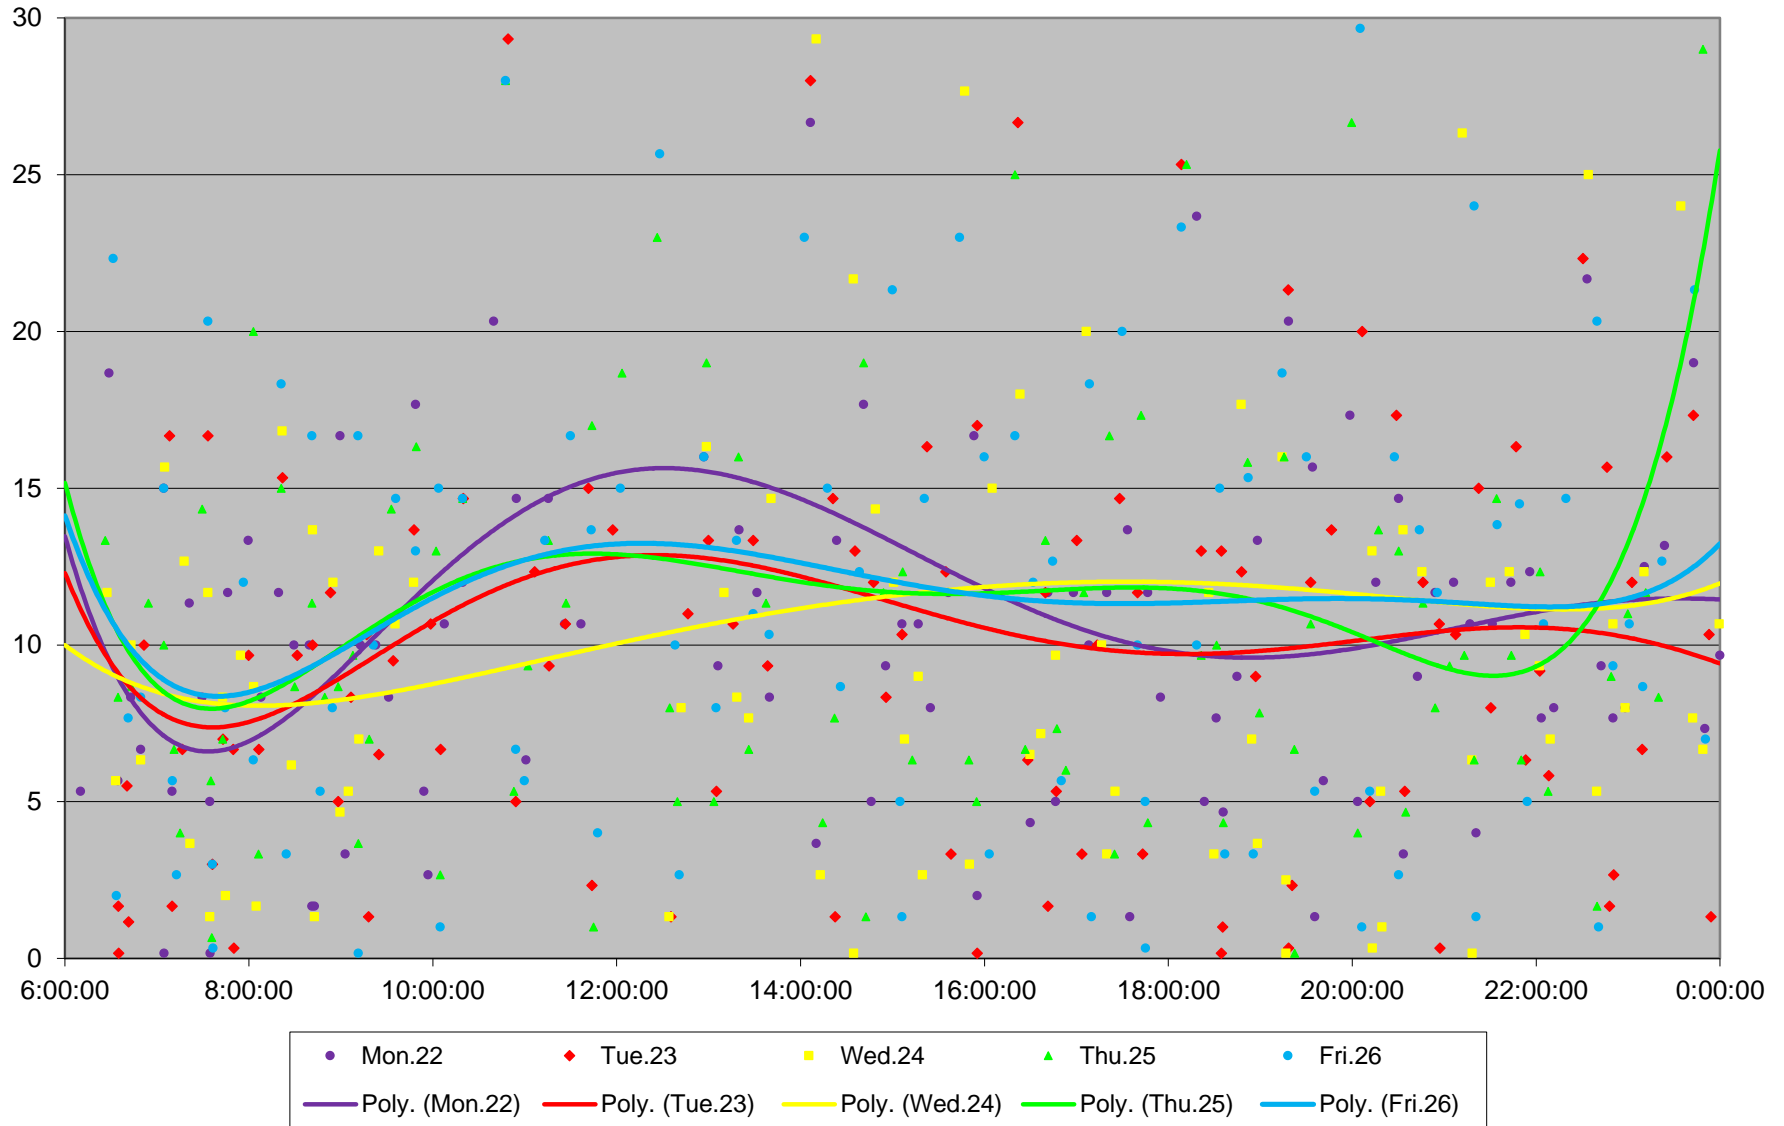

Quartiles Week 2

89 Weston Road Headways at Eglinton Southbound June 2020

89 Weston Road Headways at Eglinton Southbound June 2020 Quartiles Week 3

89 Weston Road Headways at Eglinton Southbound June 2020