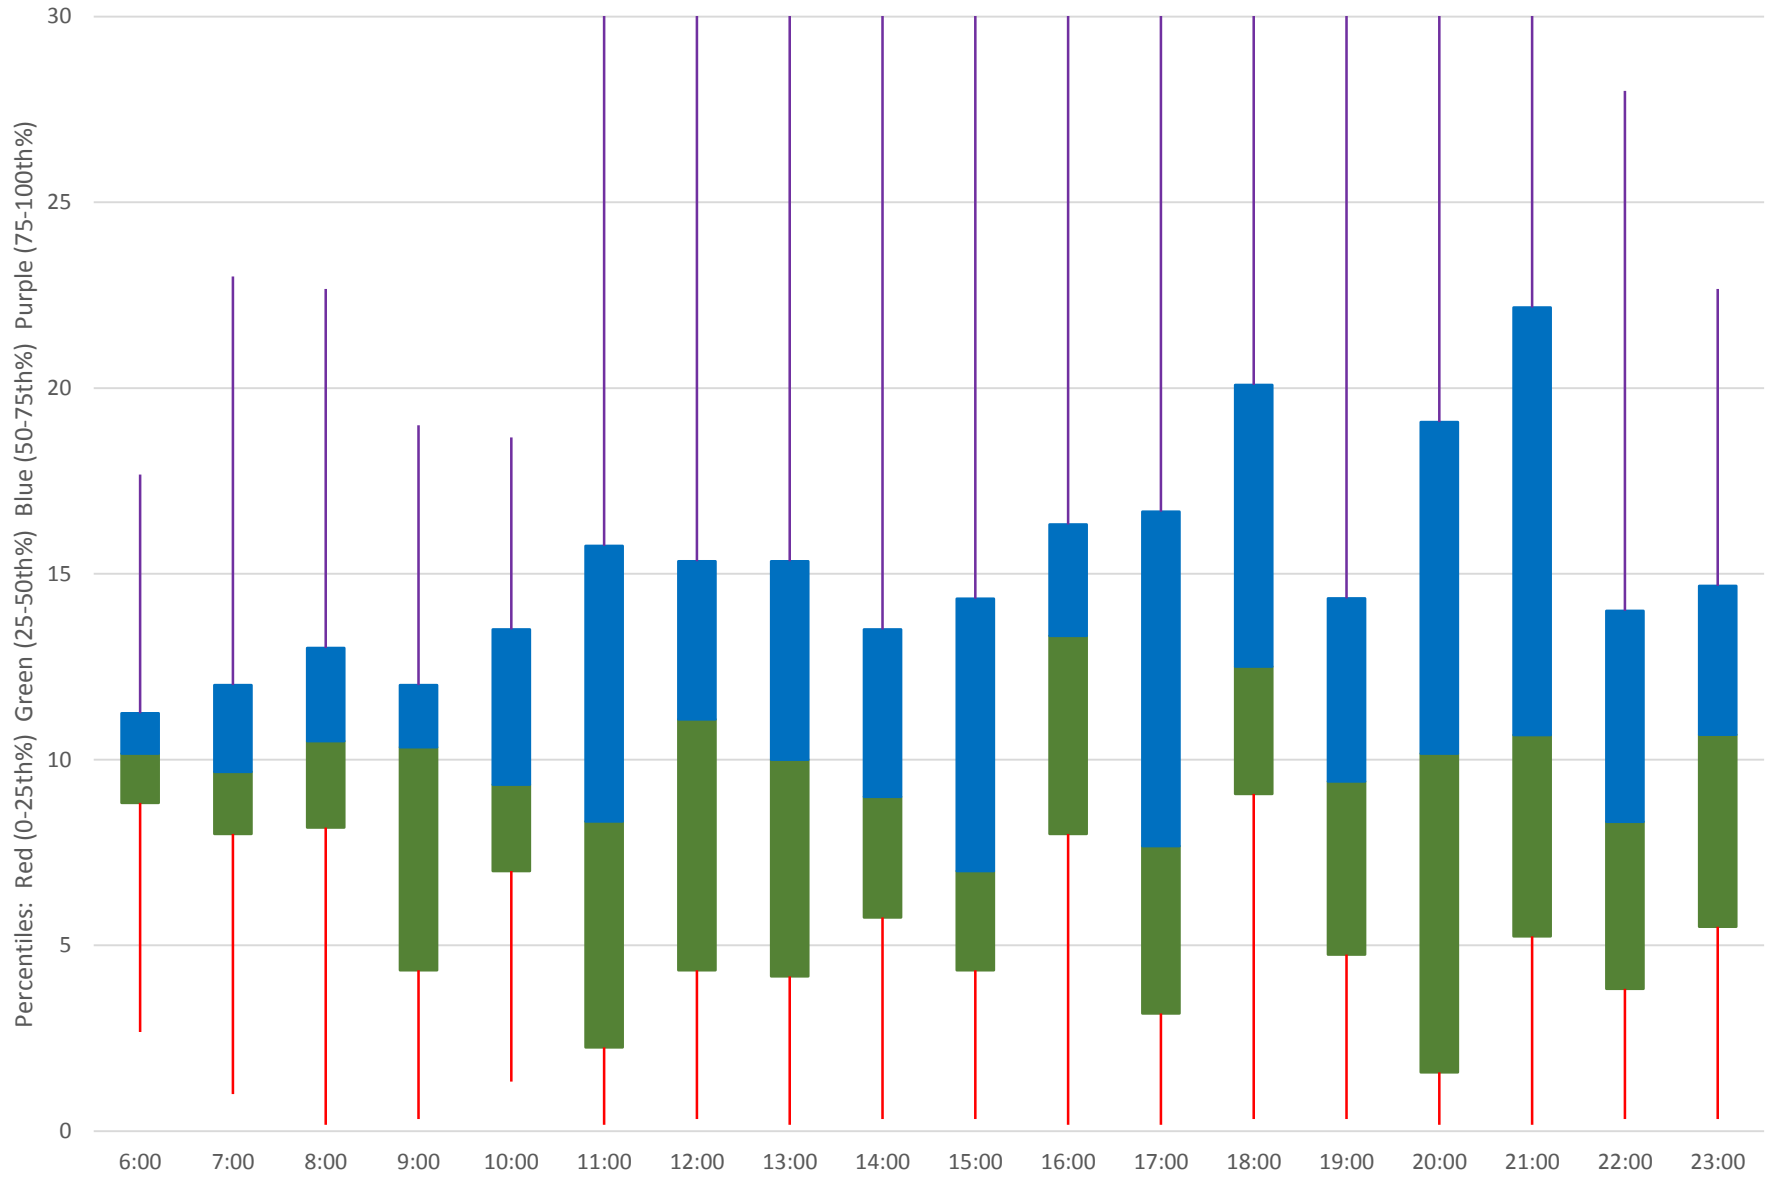

89 Weston Road Headways at Eglinton Southbound June 2020 Saturday Statistics

89 Weston Road Headways at Eglinton Southbound June 2020

89 Weston Road Headways at Eglinton Southbound June 2020

Quartiles Saturdays

89 Weston Road Headways at Eglinton Southbound June 2020 Sunday Statistics

89 Weston Road Headways at Eglinton Southbound June 2020

89 Weston Road Headways at Eglinton Southbound June 2020

Quartiles Sundays/Holidays