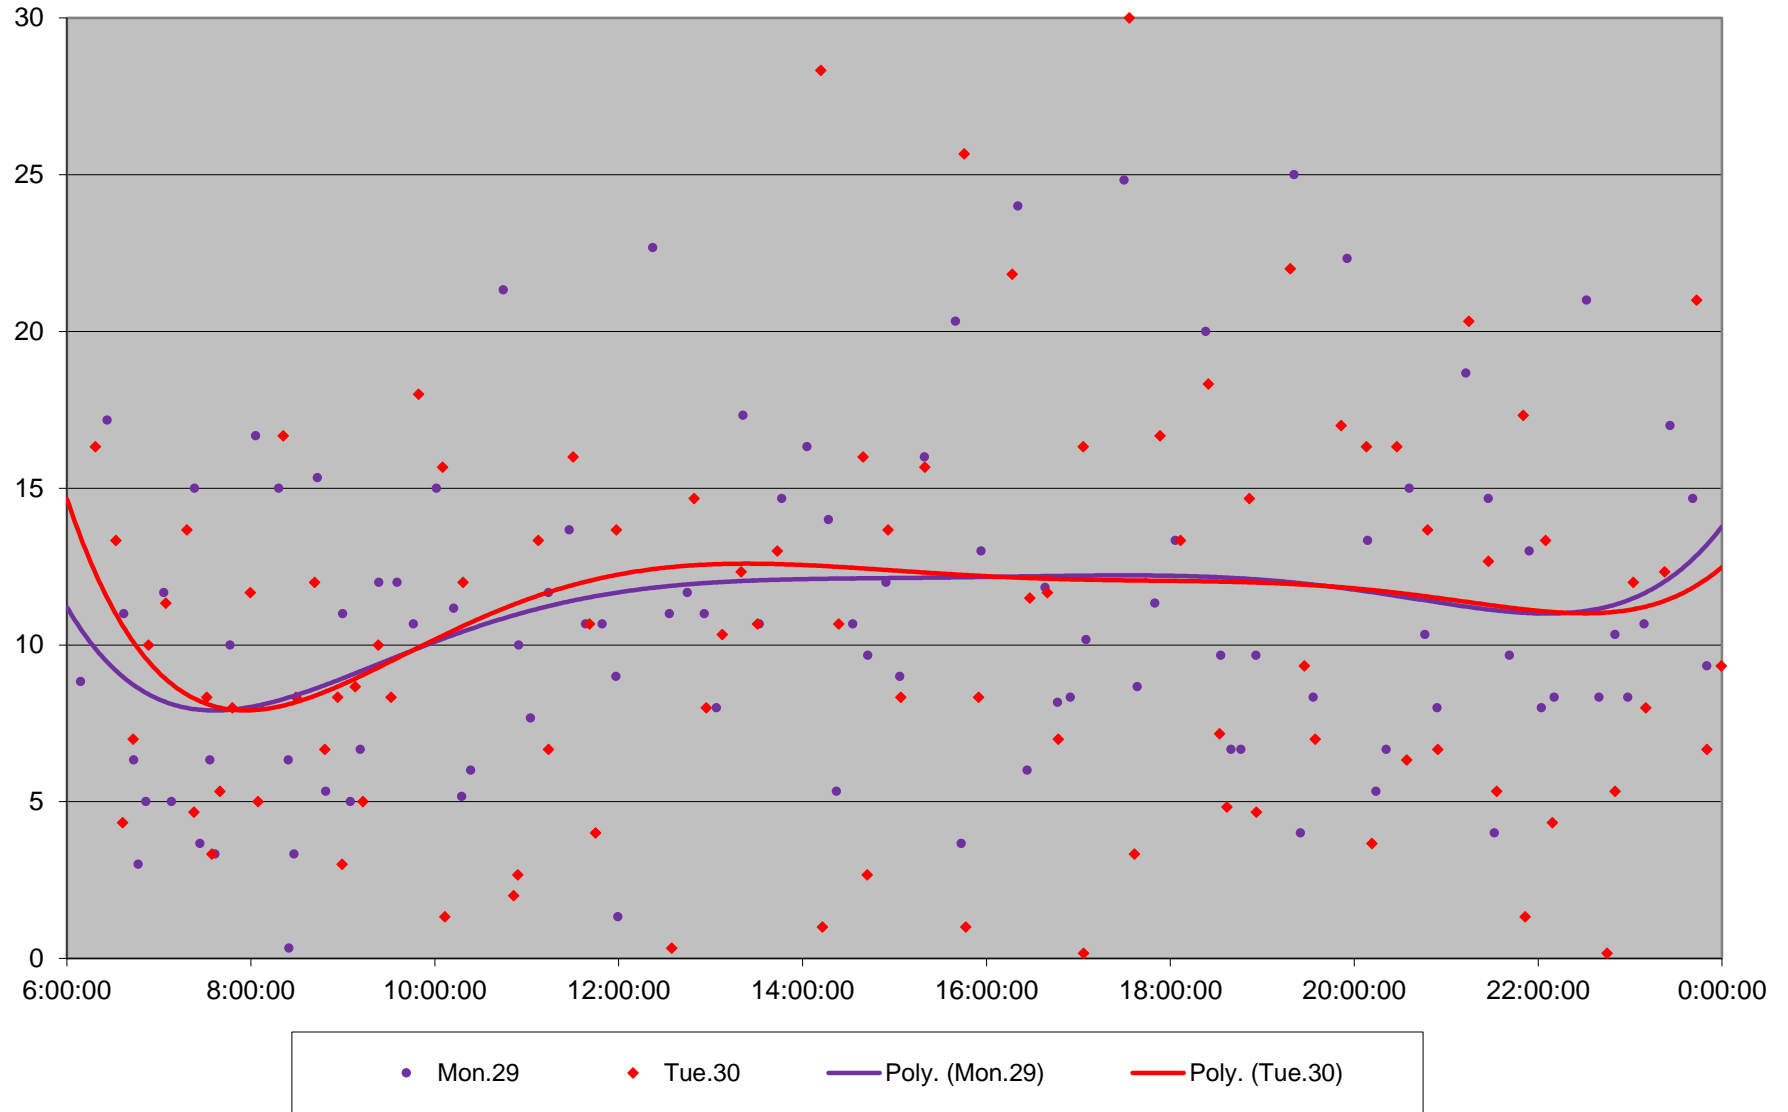

89 Weston Road Headways at Eglinton Southbound June 2020