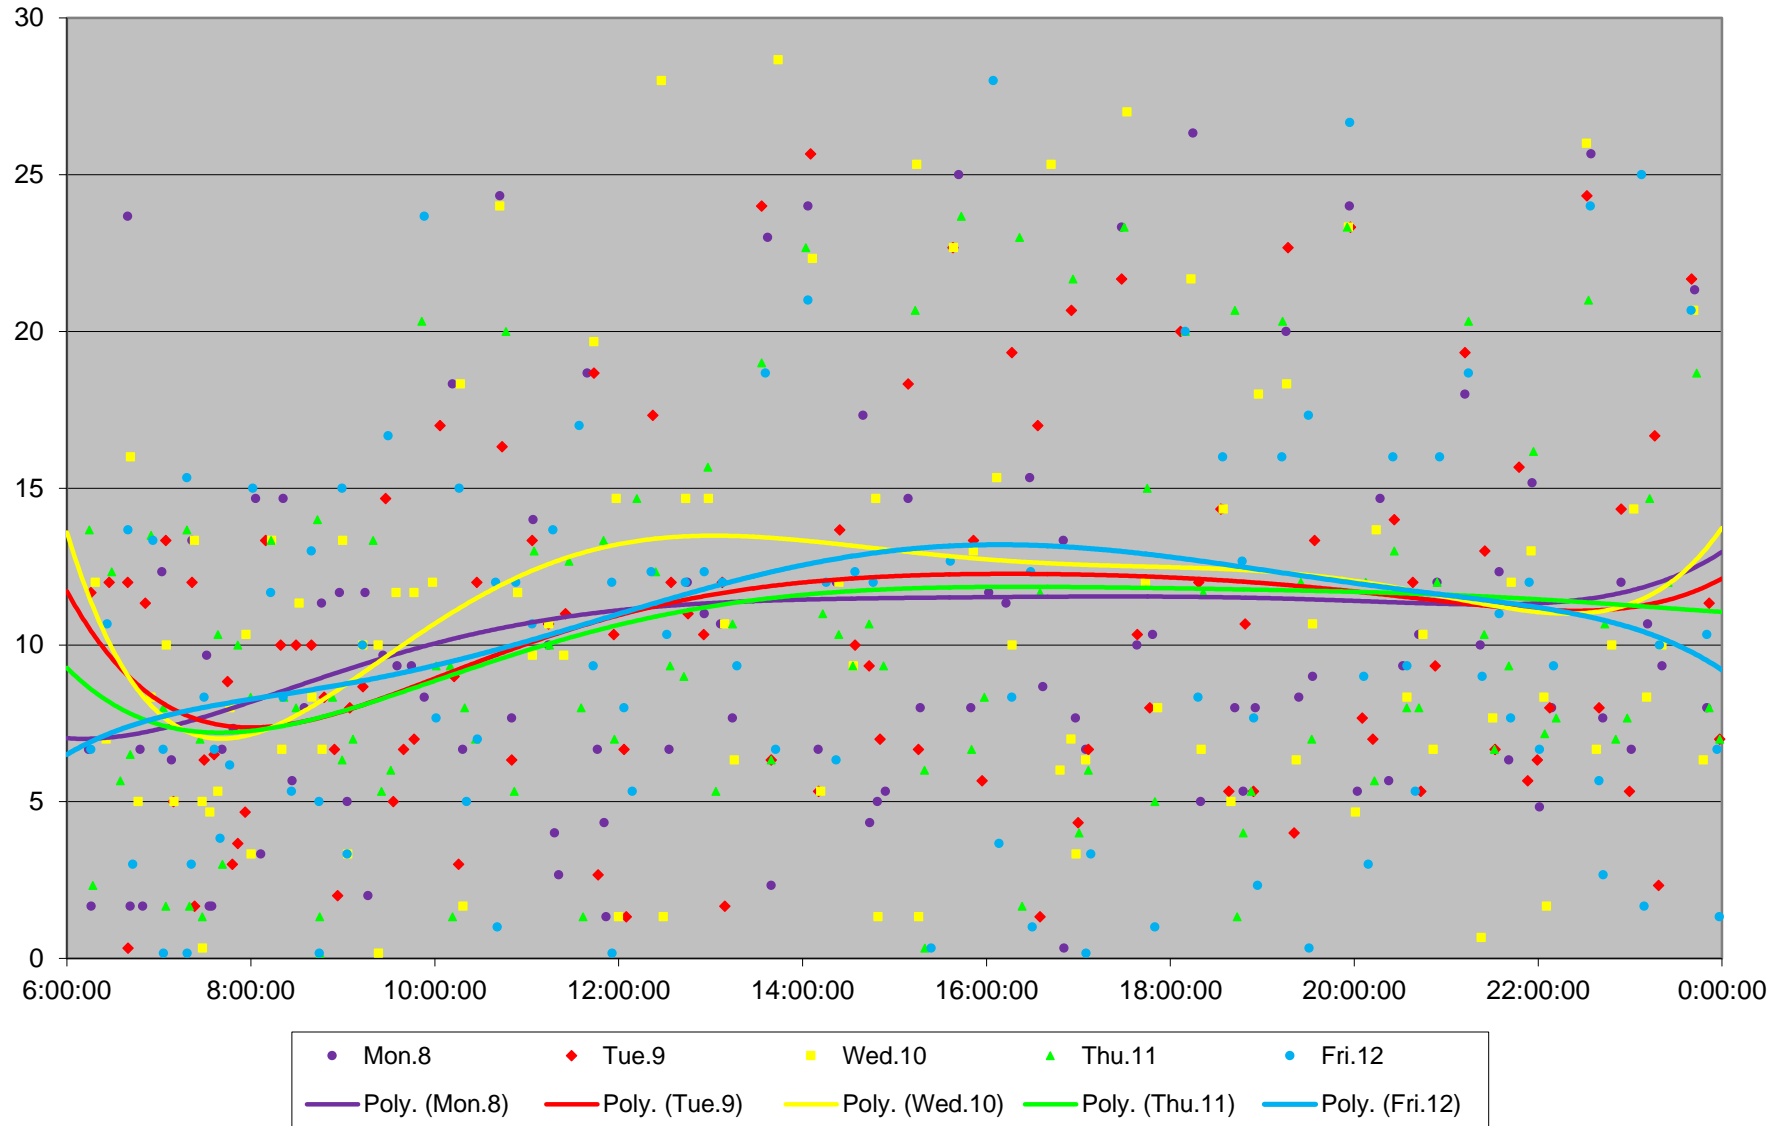

89 Weston Road Headways at Eglinton Southbound June 2020 Weekday Statistics

— Average Week 1 Std Devn Week 1 — Average Week 2 Std Devn Week 2 — Average Week 3
..... Std Devn Week 3 — Average Week 4 Std Devn Week 4 — Average Week 5 Std Devn Week 5

89 Weston Road Headways at Eglinton Southbound June 2020

89 Weston Road Headways at Eglinton Southbound June 2020

Quartiles Week 1

89 Weston Road Headways at Eglinton Southbound June 2020

89 Weston Road Headways at Eglinton Southbound June 2020

Quartiles Week 2

89 Weston Road Headways at Eglinton Southbound June 2020

89 Weston Road Headways at Eglinton Southbound June 2020 Quartiles Week 3

89 Weston Road Headways at Eglinton Southbound June 2020