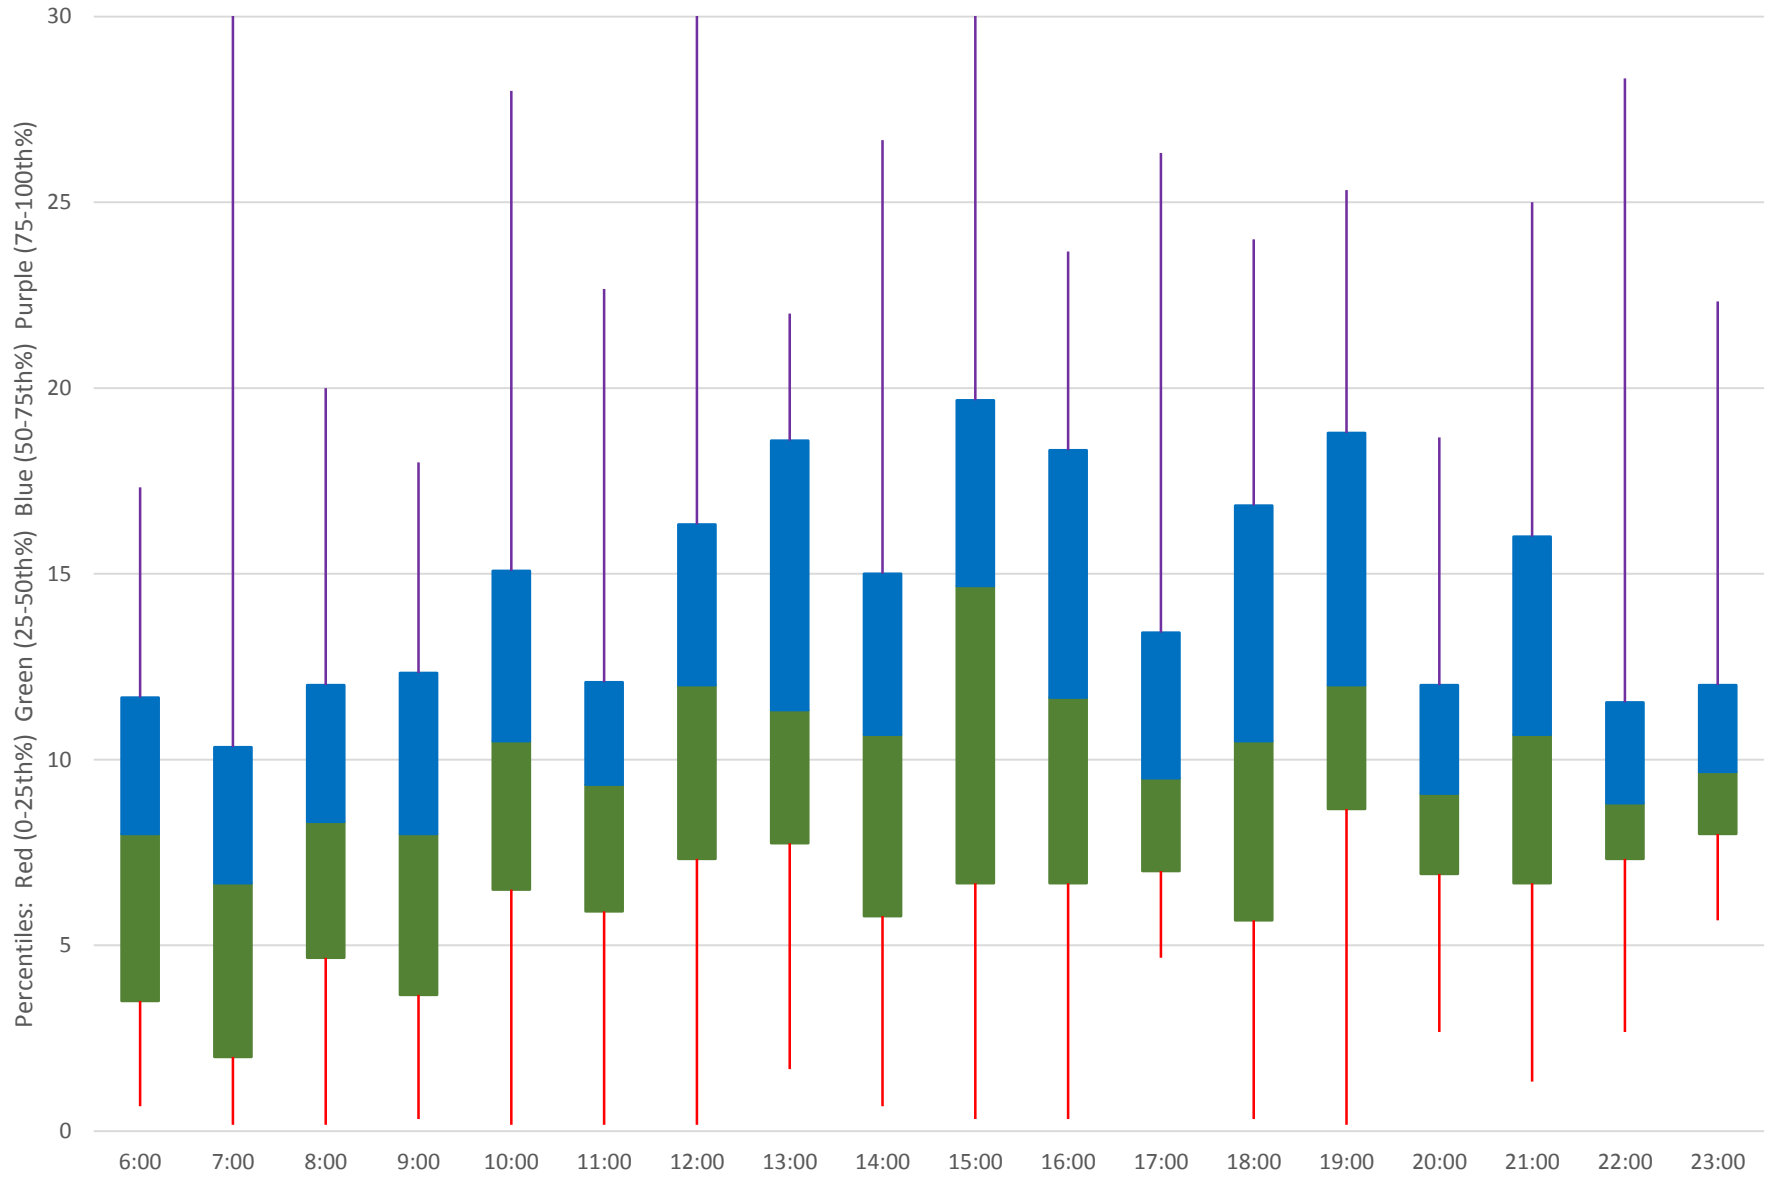

89 Weston Road Headways at Eglinton Southbound June 2020 Quartiles Week 3