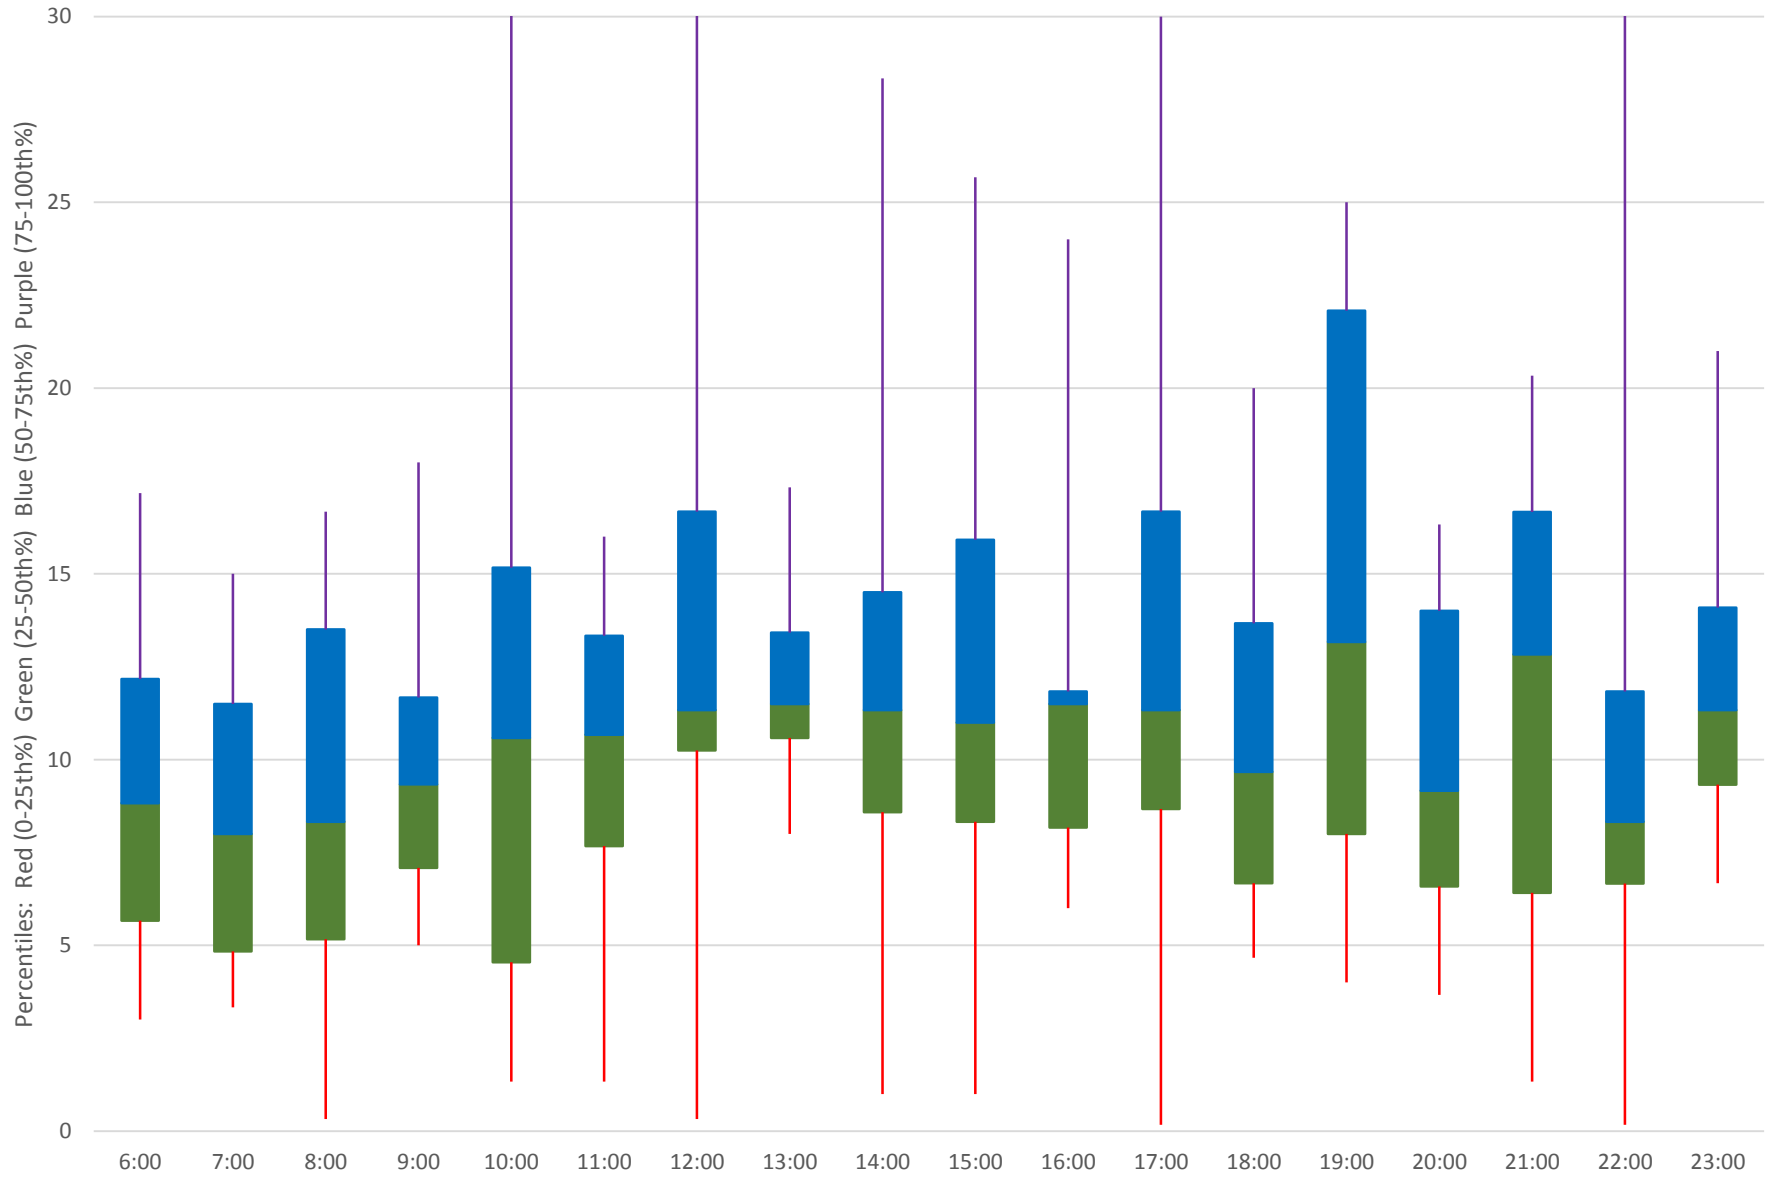

89 Weston Road Headways at Eglinton Southbound June 2020

Quartiles Week 4

89 Weston Road Headways at Eglinton Southbound June 2020

89 Weston Road Headways at Eglinton Southbound June 2020

Quartiles Week 5

89 Weston Road Headways at Eglinton Southbound June 2020 Saturday Statistics

89 Weston Road Headways at Eglinton Southbound June 2020

89 Weston Road Headways at Eglinton Southbound June 2020

Quartiles Saturdays