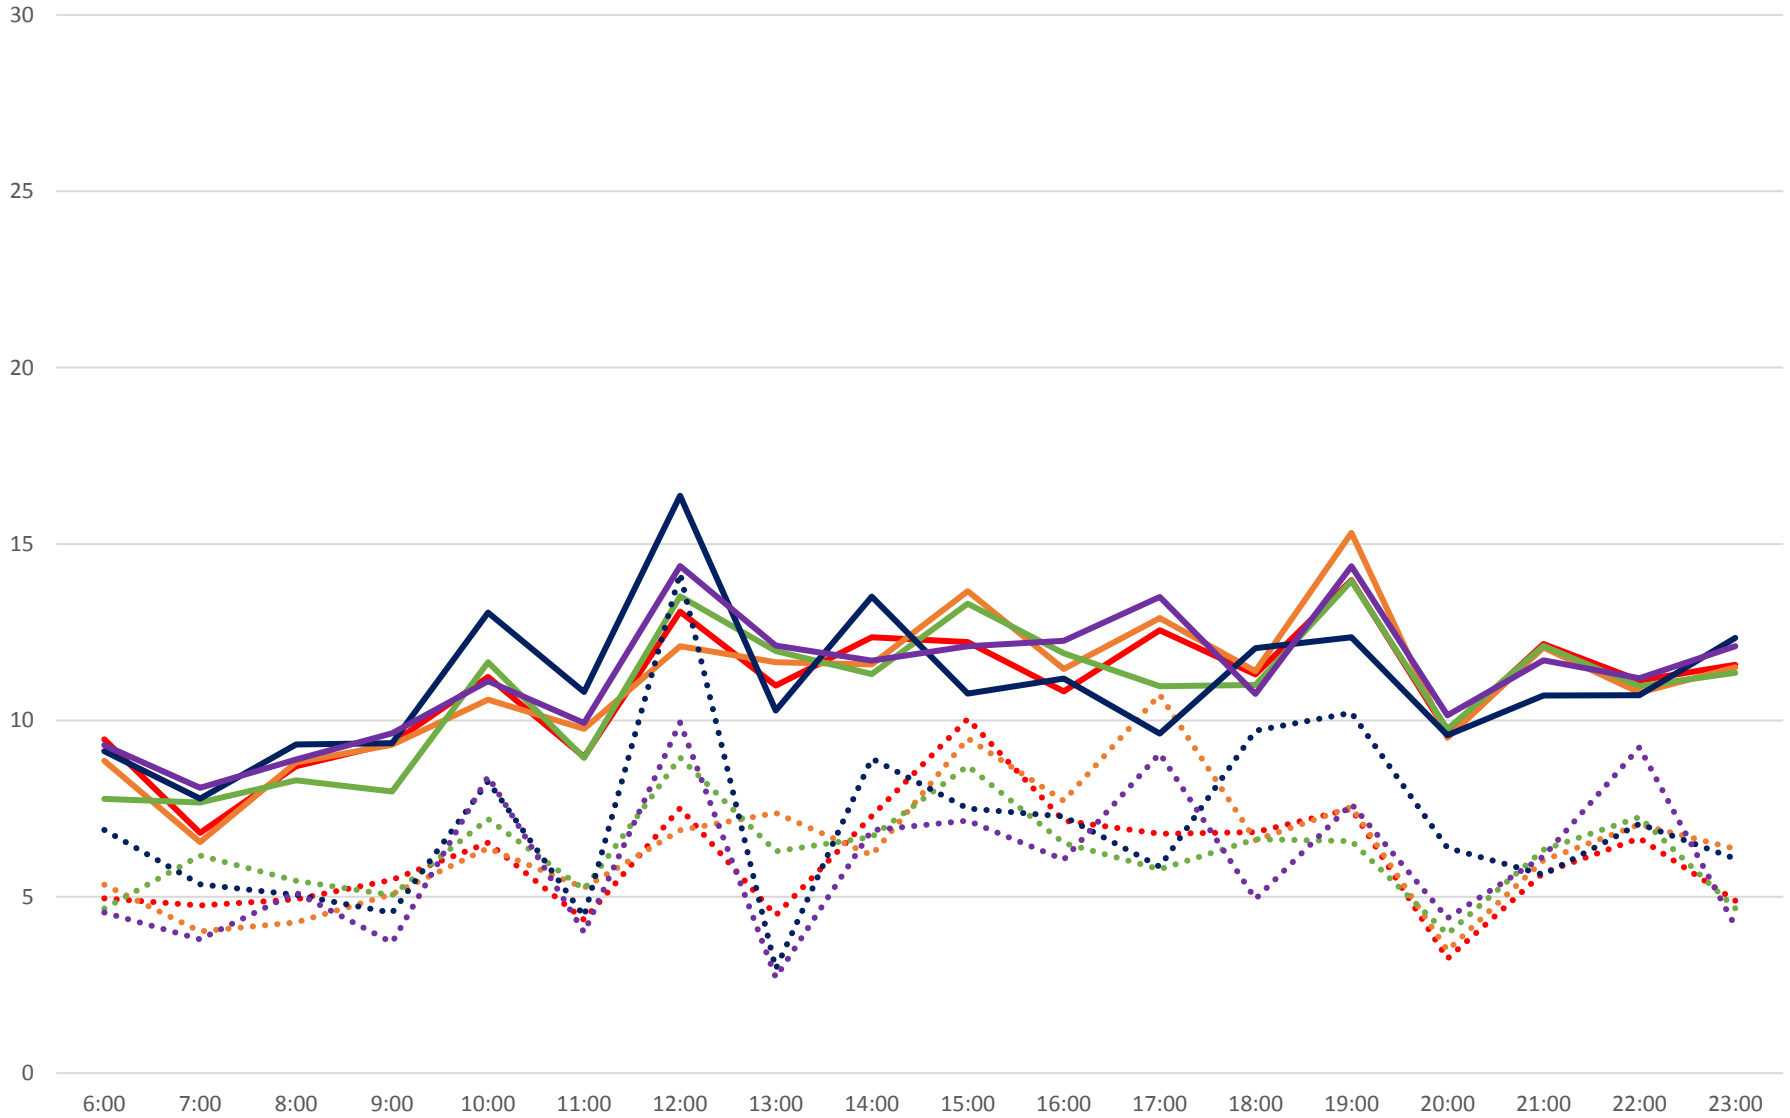

89 Weston Road Headways at Eglinton Southbound June 2020 Weekday Statistics

— Average Week 1 Std Devn Week 1 — Average Week 2 Std Devn Week 2 — Average Week 3
..... Std Devn Week 3 — Average Week 4 Std Devn Week 4 — Average Week 5 Std Devn Week 5

89 Weston Road Headways at Eglinton Southbound June 2020

89 Weston Road Headways at Eglinton Southbound June 2020

Quartiles Week 1

89 Weston Road Headways at Eglinton Southbound June 2020

89 Weston Road Headways at Eglinton Southbound June 2020

Quartiles Week 2

89 Weston Road Headways at Eglinton Southbound June 2020

89 Weston Road Headways at Eglinton Southbound June 2020 Quartiles Week 3

89 Weston Road Headways at Eglinton Southbound June 2020

89 Weston Road Headways at Eglinton Southbound June 2020 Saturday Statistics

89 Weston Road Headways at Eglinton Southbound June 2020

89 Weston Road Headways at Eglinton Southbound June 2020

Quartiles Saturdays