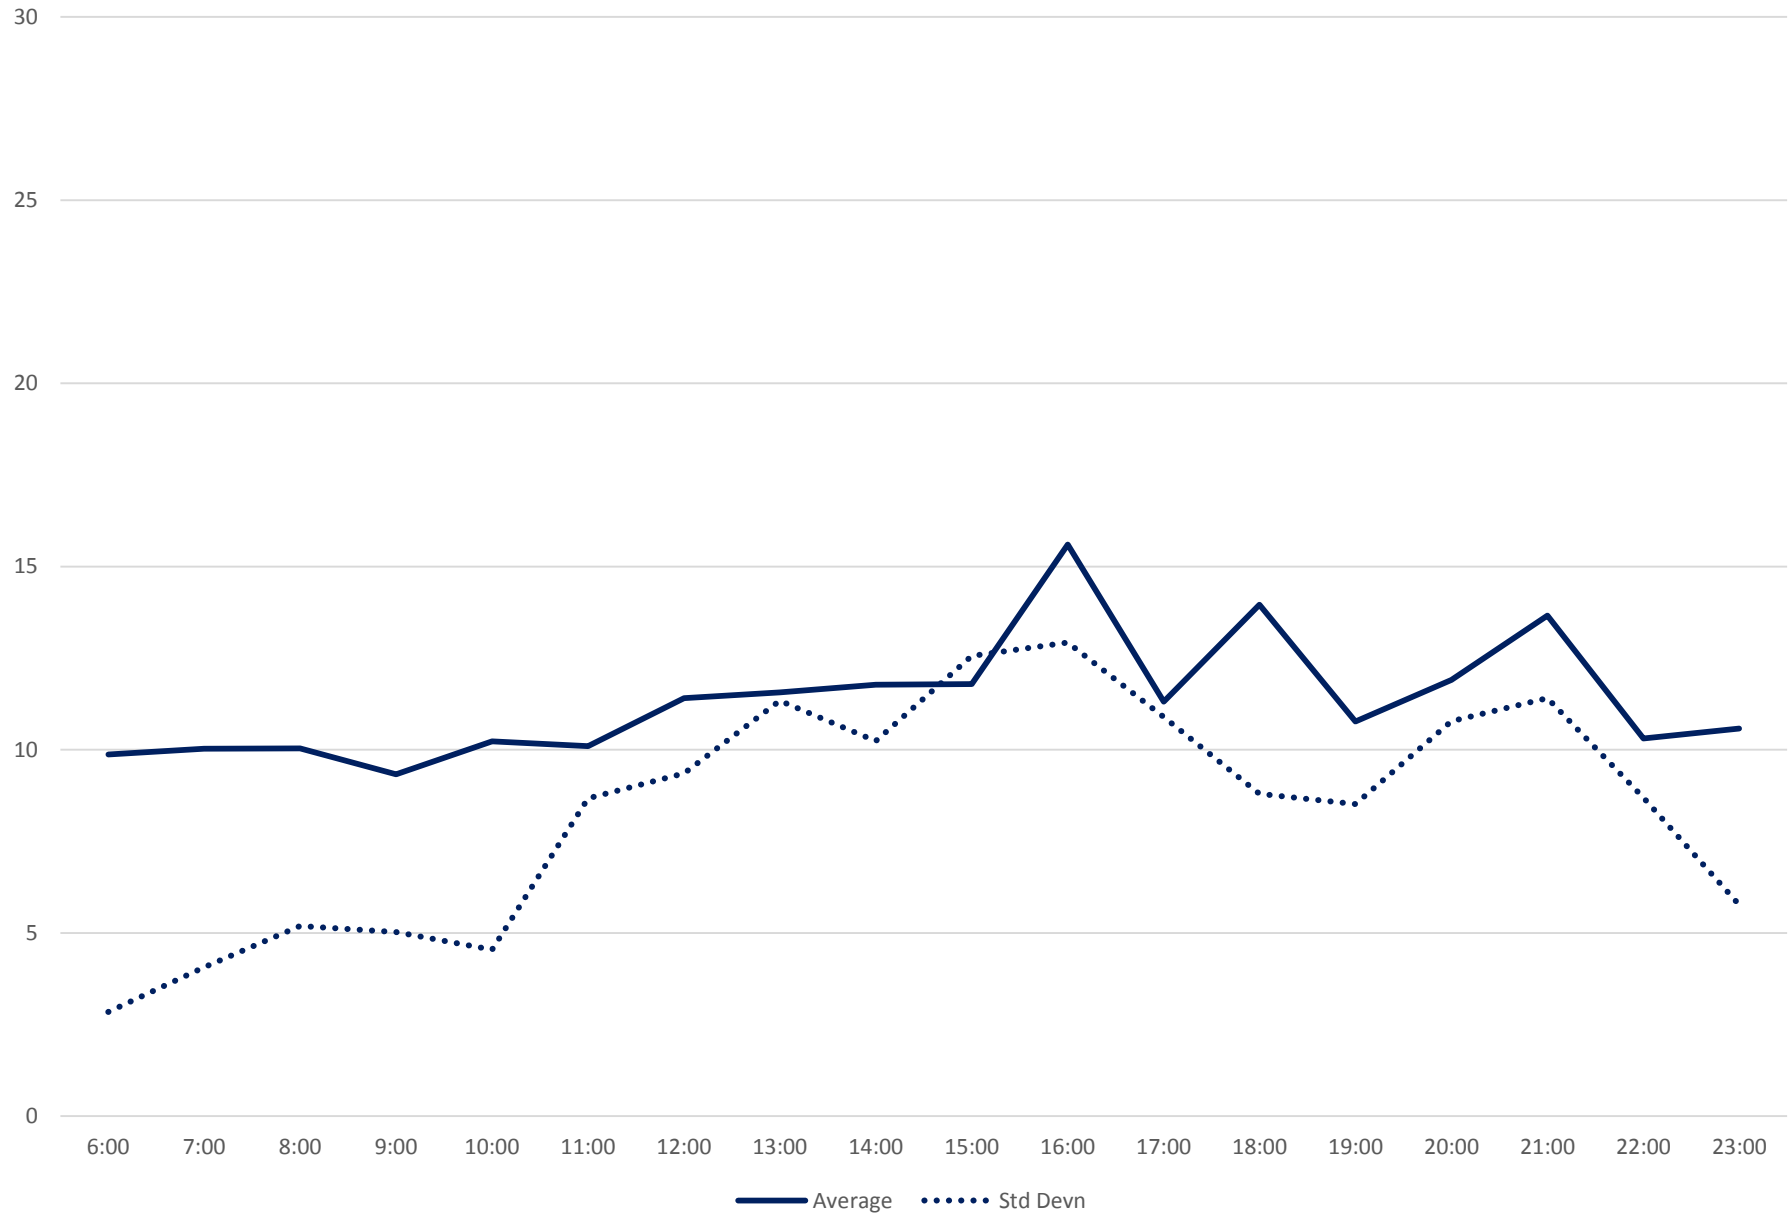

89 Weston Road Headways at Eglinton Southbound June 2020

Quartiles Week 4

89 Weston Road Headways at Eglinton Southbound June 2020

89 Weston Road Headways at Eglinton Southbound June 2020

Quartiles Week 5

89 Weston Road Headways at Eglinton Southbound June 2020 Saturday Statistics

89 Weston Road Headways at Eglinton Southbound June 2020

89 Weston Road Headways at Eglinton Southbound June 2020

Quartiles Saturdays

89 Weston Road Headways at Eglinton Southbound June 2020 Sunday Statistics

89 Weston Road Headways at Eglinton Southbound June 2020

89 Weston Road Headways at Eglinton Southbound June 2020

Quartiles Sundays/Holidays