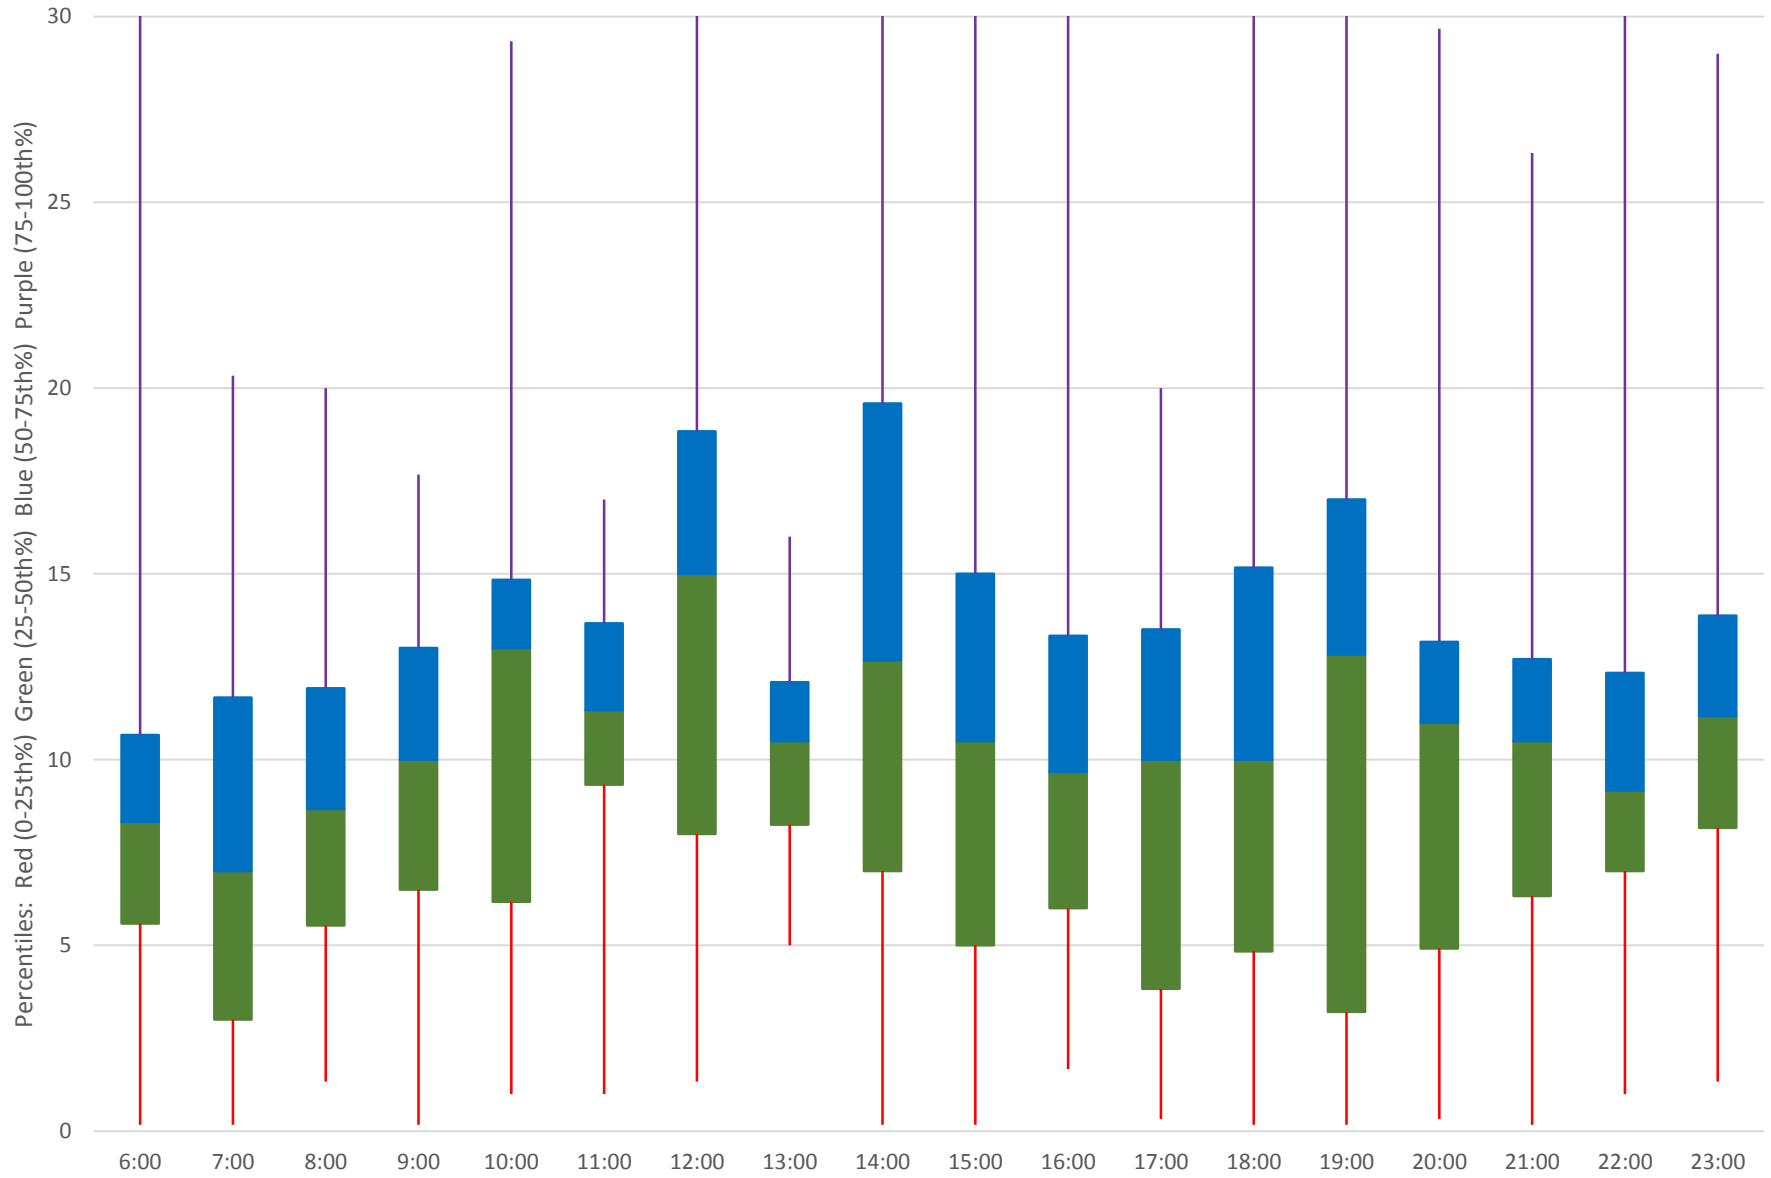

89 Weston Road Headways at Eglinton Southbound June 2020

Quartiles Week 4