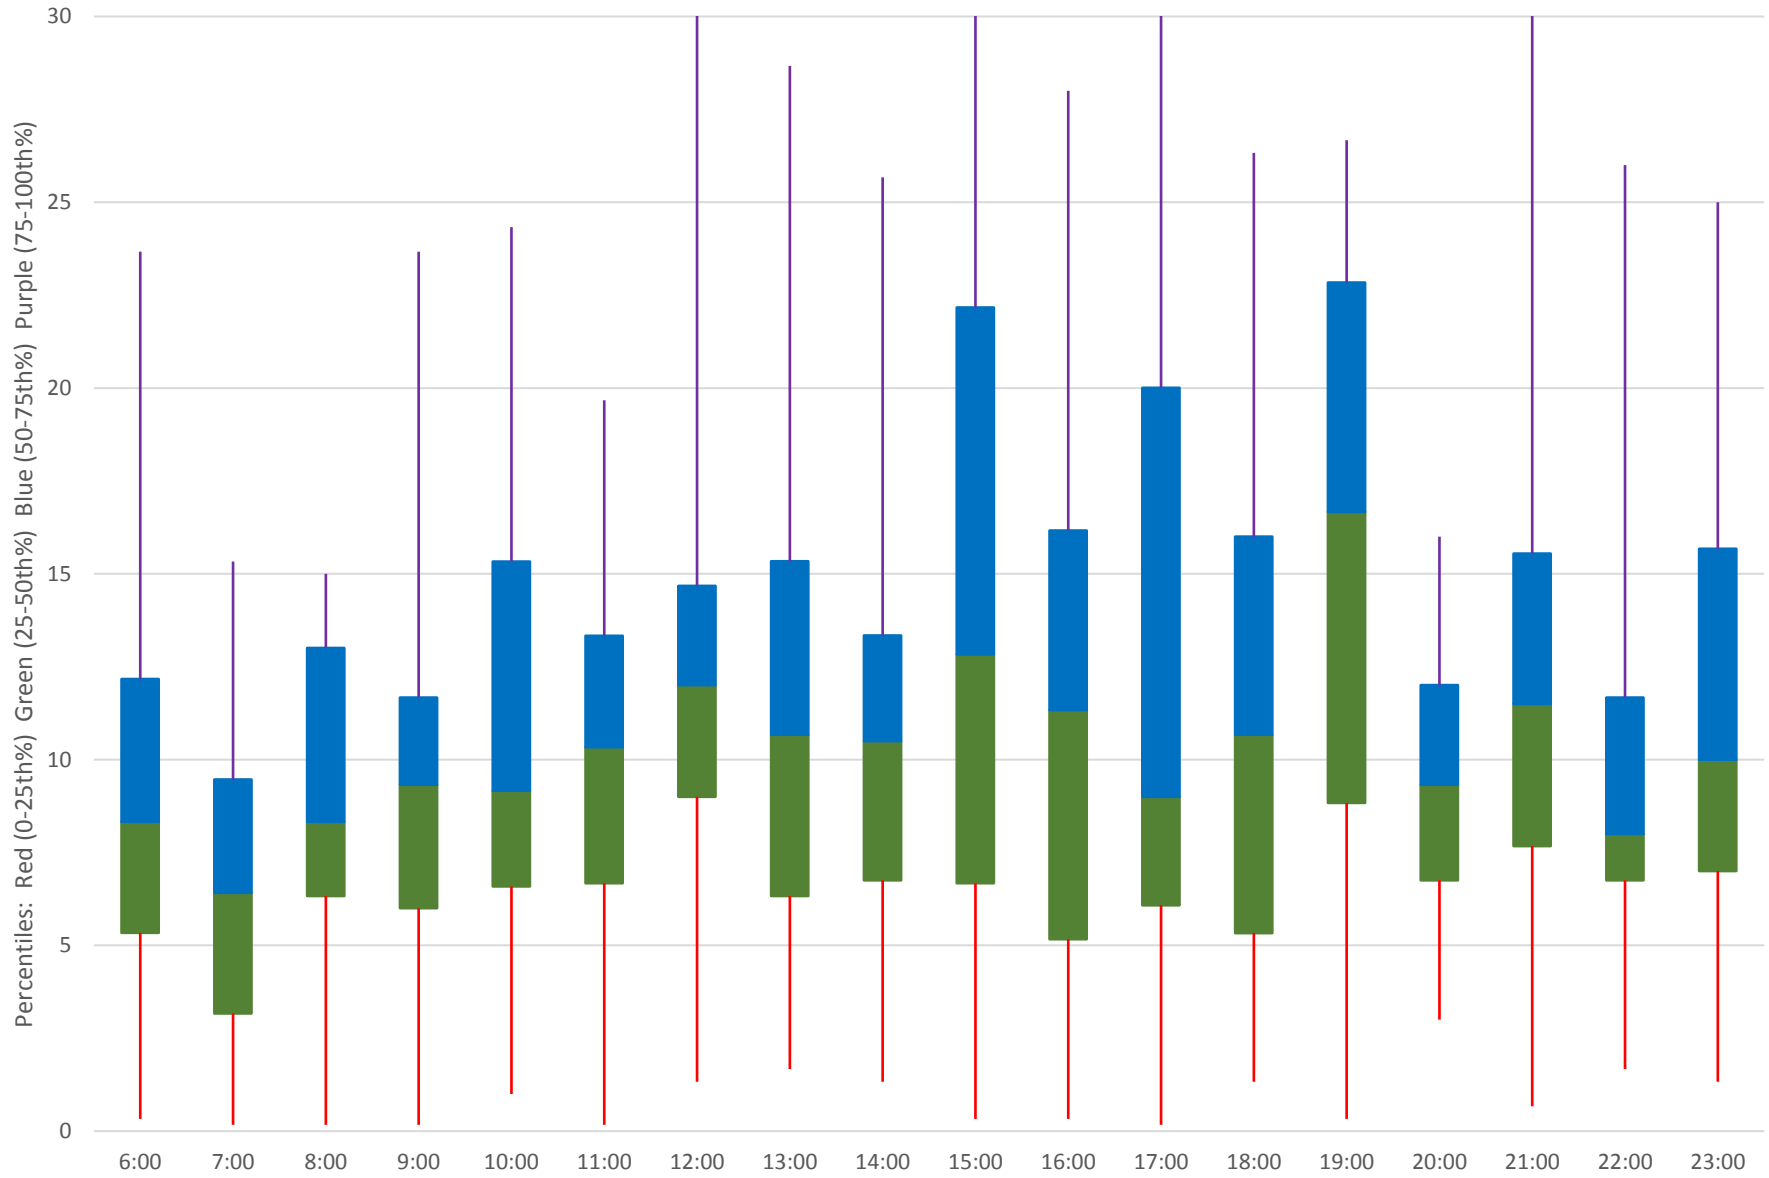

89 Weston Road Headways at Eglinton Southbound June 2020

Quartiles Week 2