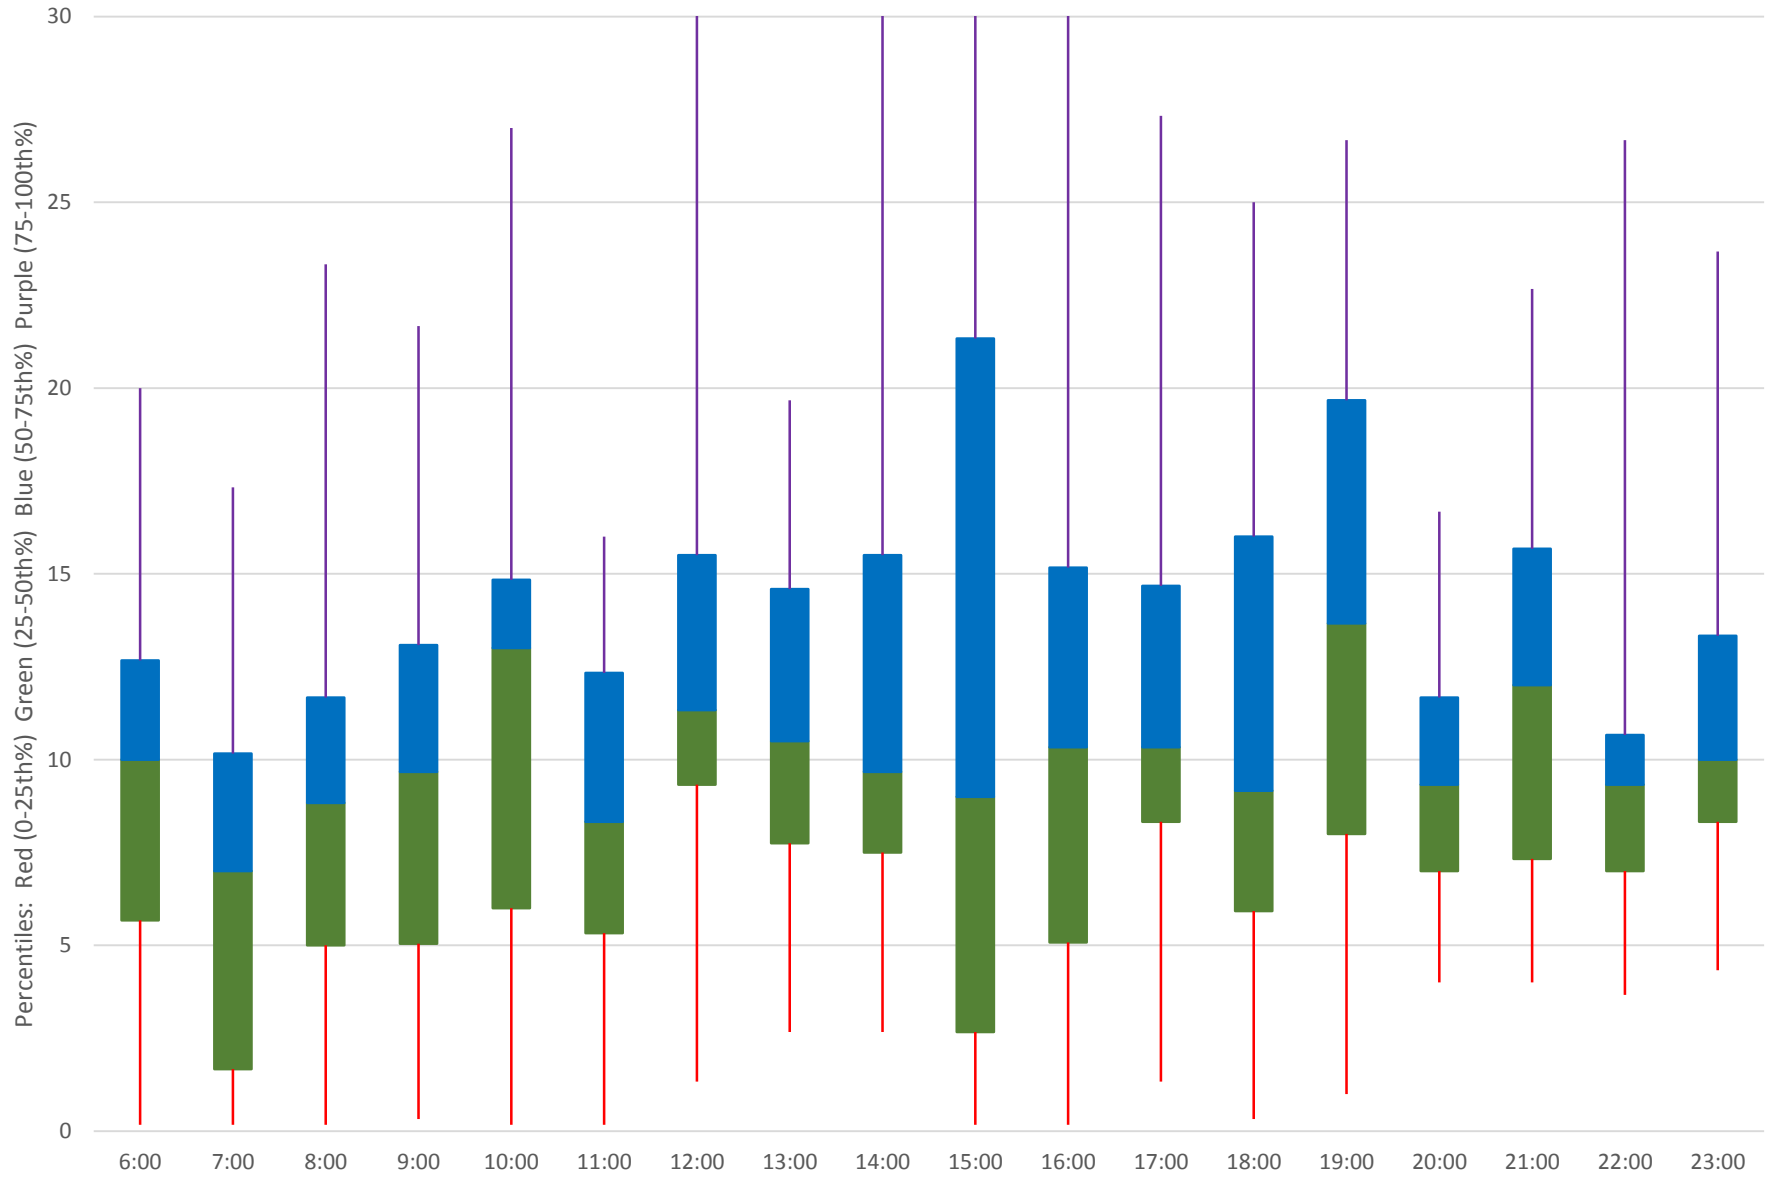

89 Weston Road Headways at Eglinton Southbound June 2020 Weekday Statistics

— Average Week 1 Std Devn Week 1 — Average Week 2 Std Devn Week 2 — Average Week 3
..... Std Devn Week 3 — Average Week 4 Std Devn Week 4 — Average Week 5 Std Devn Week 5

89 Weston Road Headways at Eglinton Southbound June 2020

89 Weston Road Headways at Eglinton Southbound June 2020

Quartiles Week 1

89 Weston Road Headways at Eglinton Southbound June 2020

89 Weston Road Headways at Eglinton Southbound June 2020