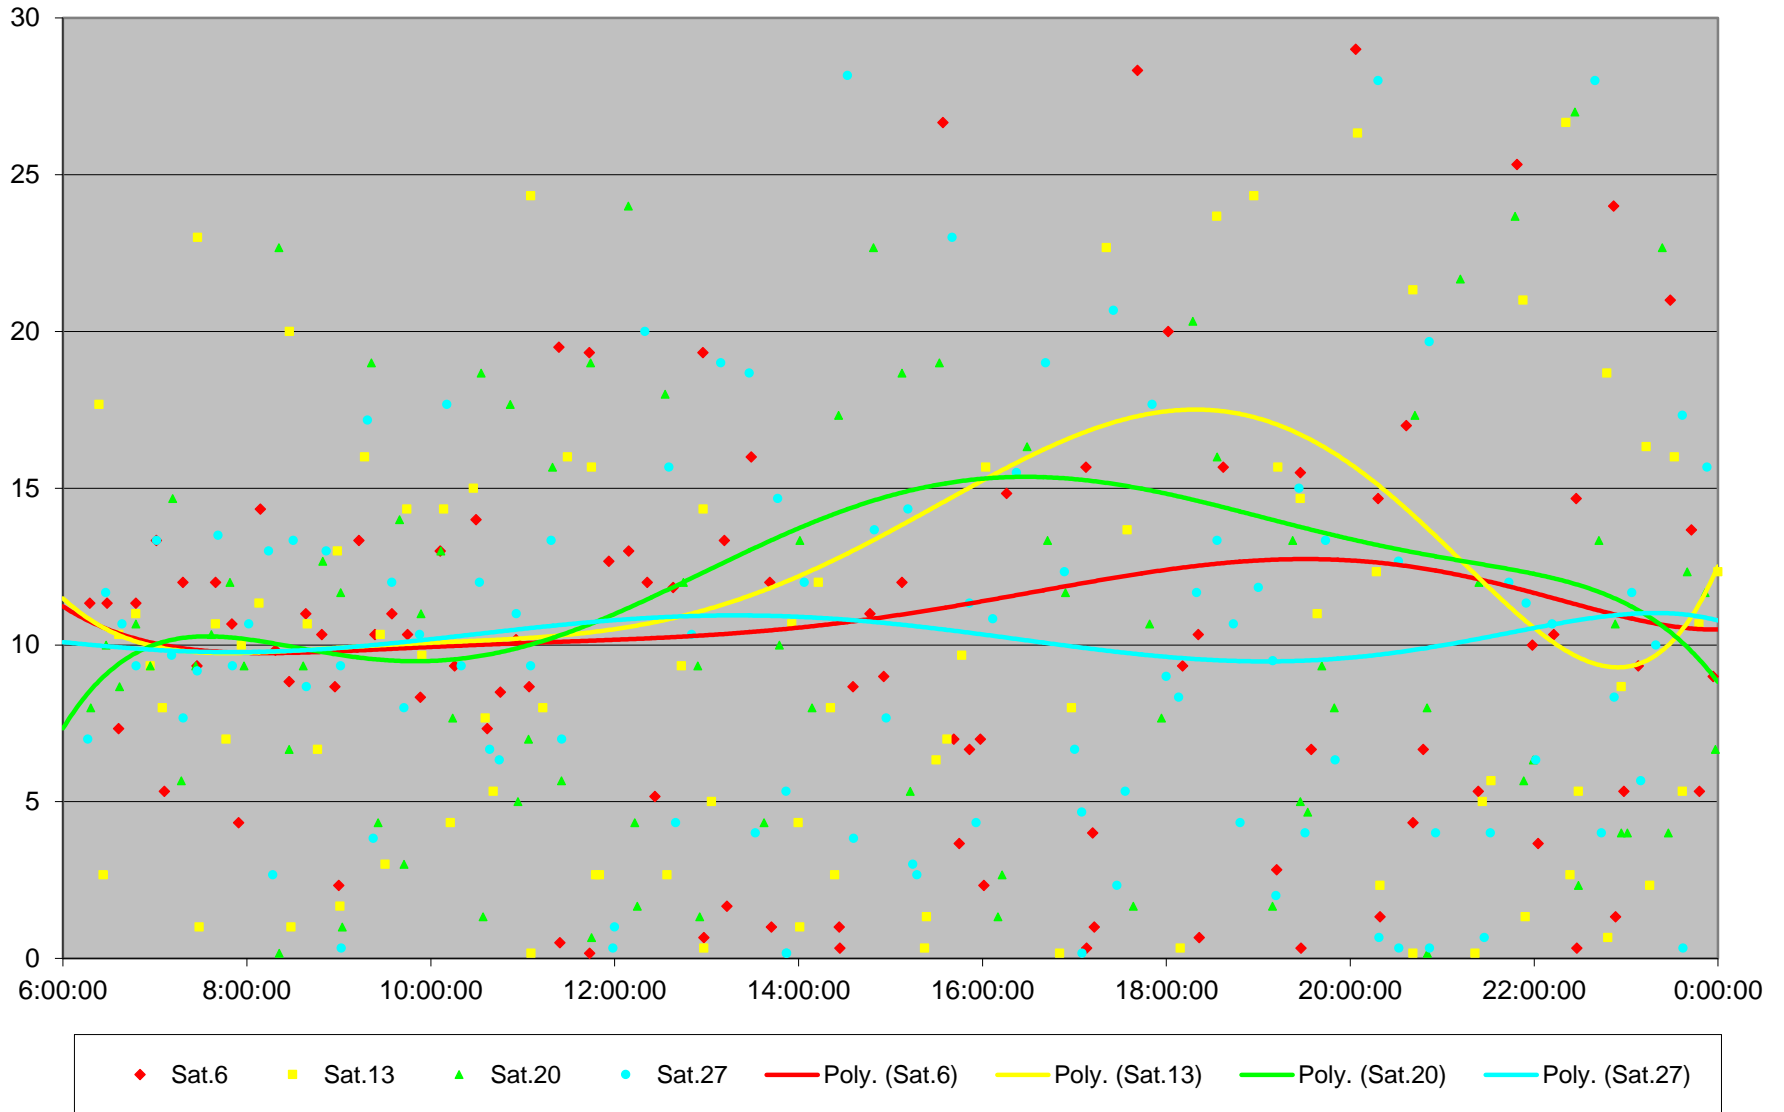

89 Weston Road Headways at Eglinton Southbound June 2020

Quartiles Week 4

89 Weston Road Headways at Eglinton Southbound June 2020

89 Weston Road Headways at Eglinton Southbound June 2020

Quartiles Week 5

89 Weston Road Headways at Eglinton Southbound June 2020 Saturday Statistics

89 Weston Road Headways at Eglinton Southbound June 2020

89 Weston Road Headways at Eglinton Southbound June 2020

Quartiles Saturdays

89 Weston Road Headways at Eglinton Southbound June 2020 Sunday Statistics

89 Weston Road Headways at Eglinton Southbound June 2020

89 Weston Road Headways at Eglinton Southbound June 2020

Quartiles Sundays/Holidays