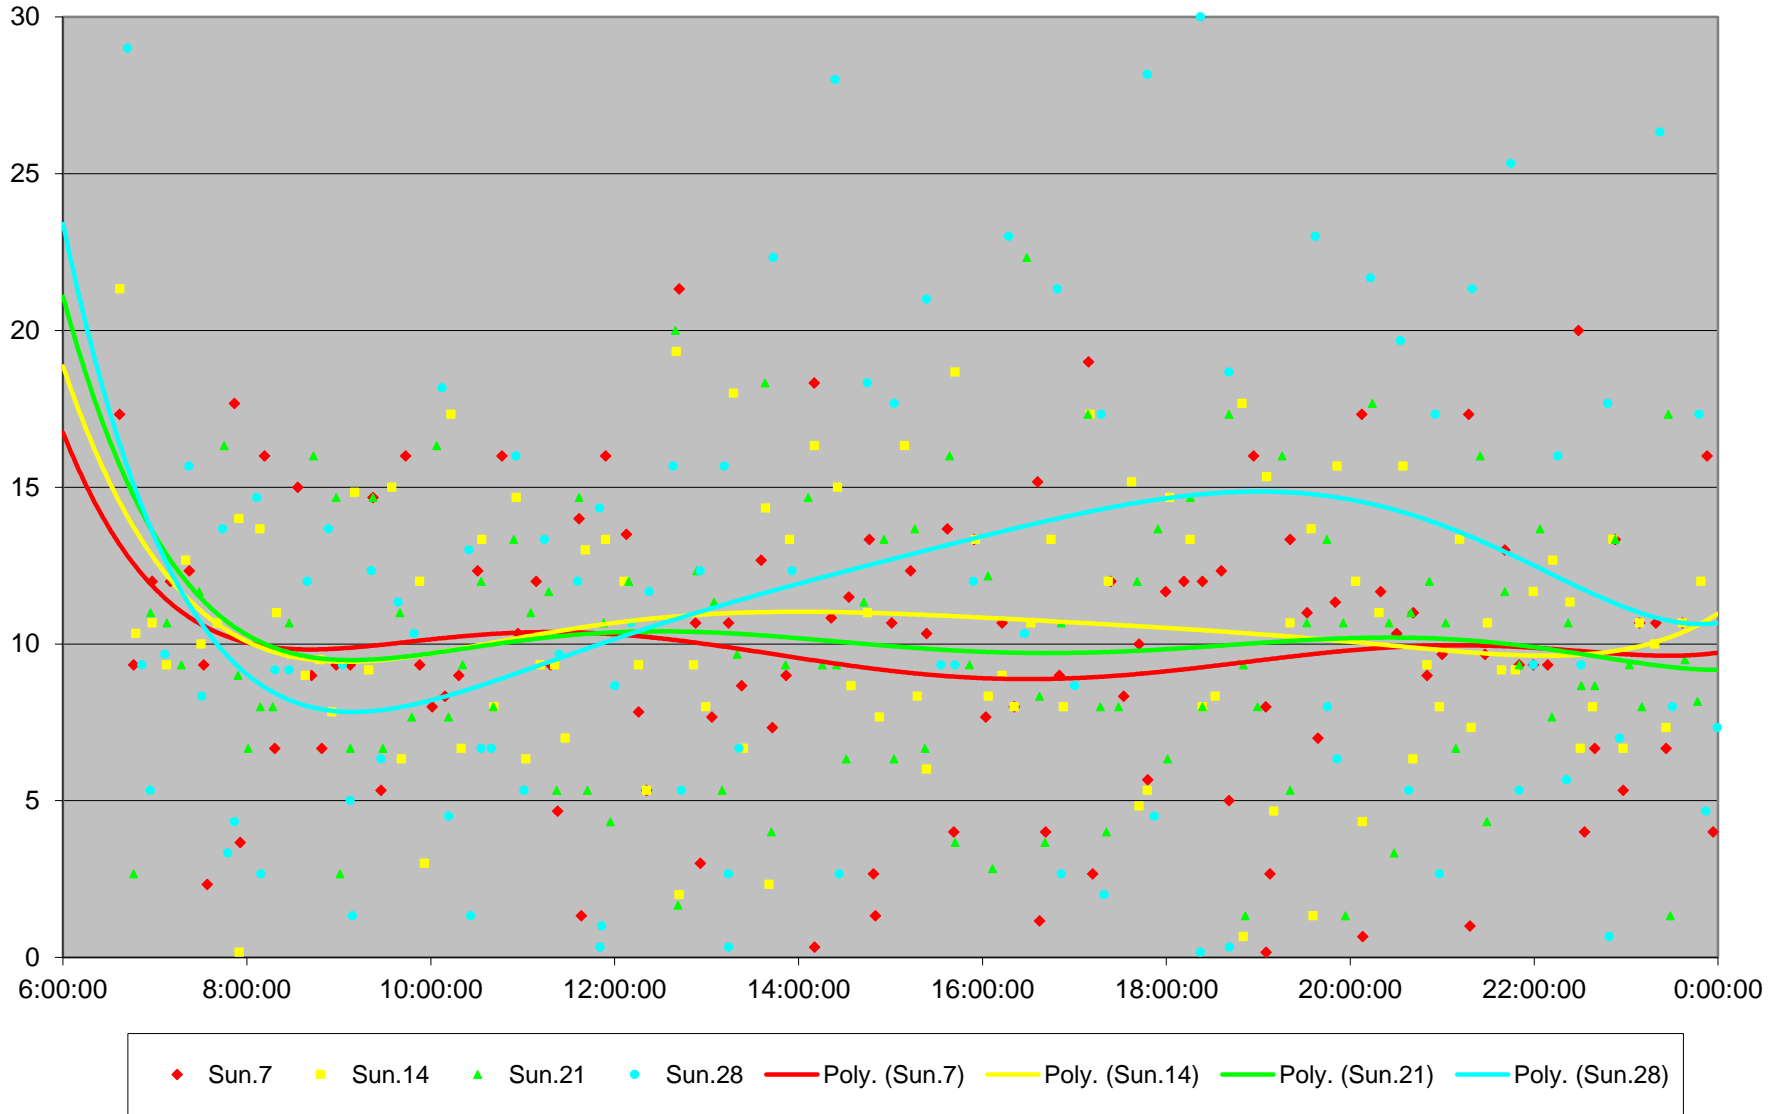

89 Weston Road Headways at Eglinton Southbound June 2020 Saturday Statistics

89 Weston Road Headways at Eglinton Southbound June 2020

89 Weston Road Headways at Eglinton Southbound June 2020

Quartiles Saturdays

89 Weston Road Headways at Eglinton Southbound June 2020 Sunday Statistics

89 Weston Road Headways at Eglinton Southbound June 2020

89 Weston Road Headways at Eglinton Southbound June 2020

Quartiles Sundays/Holidays