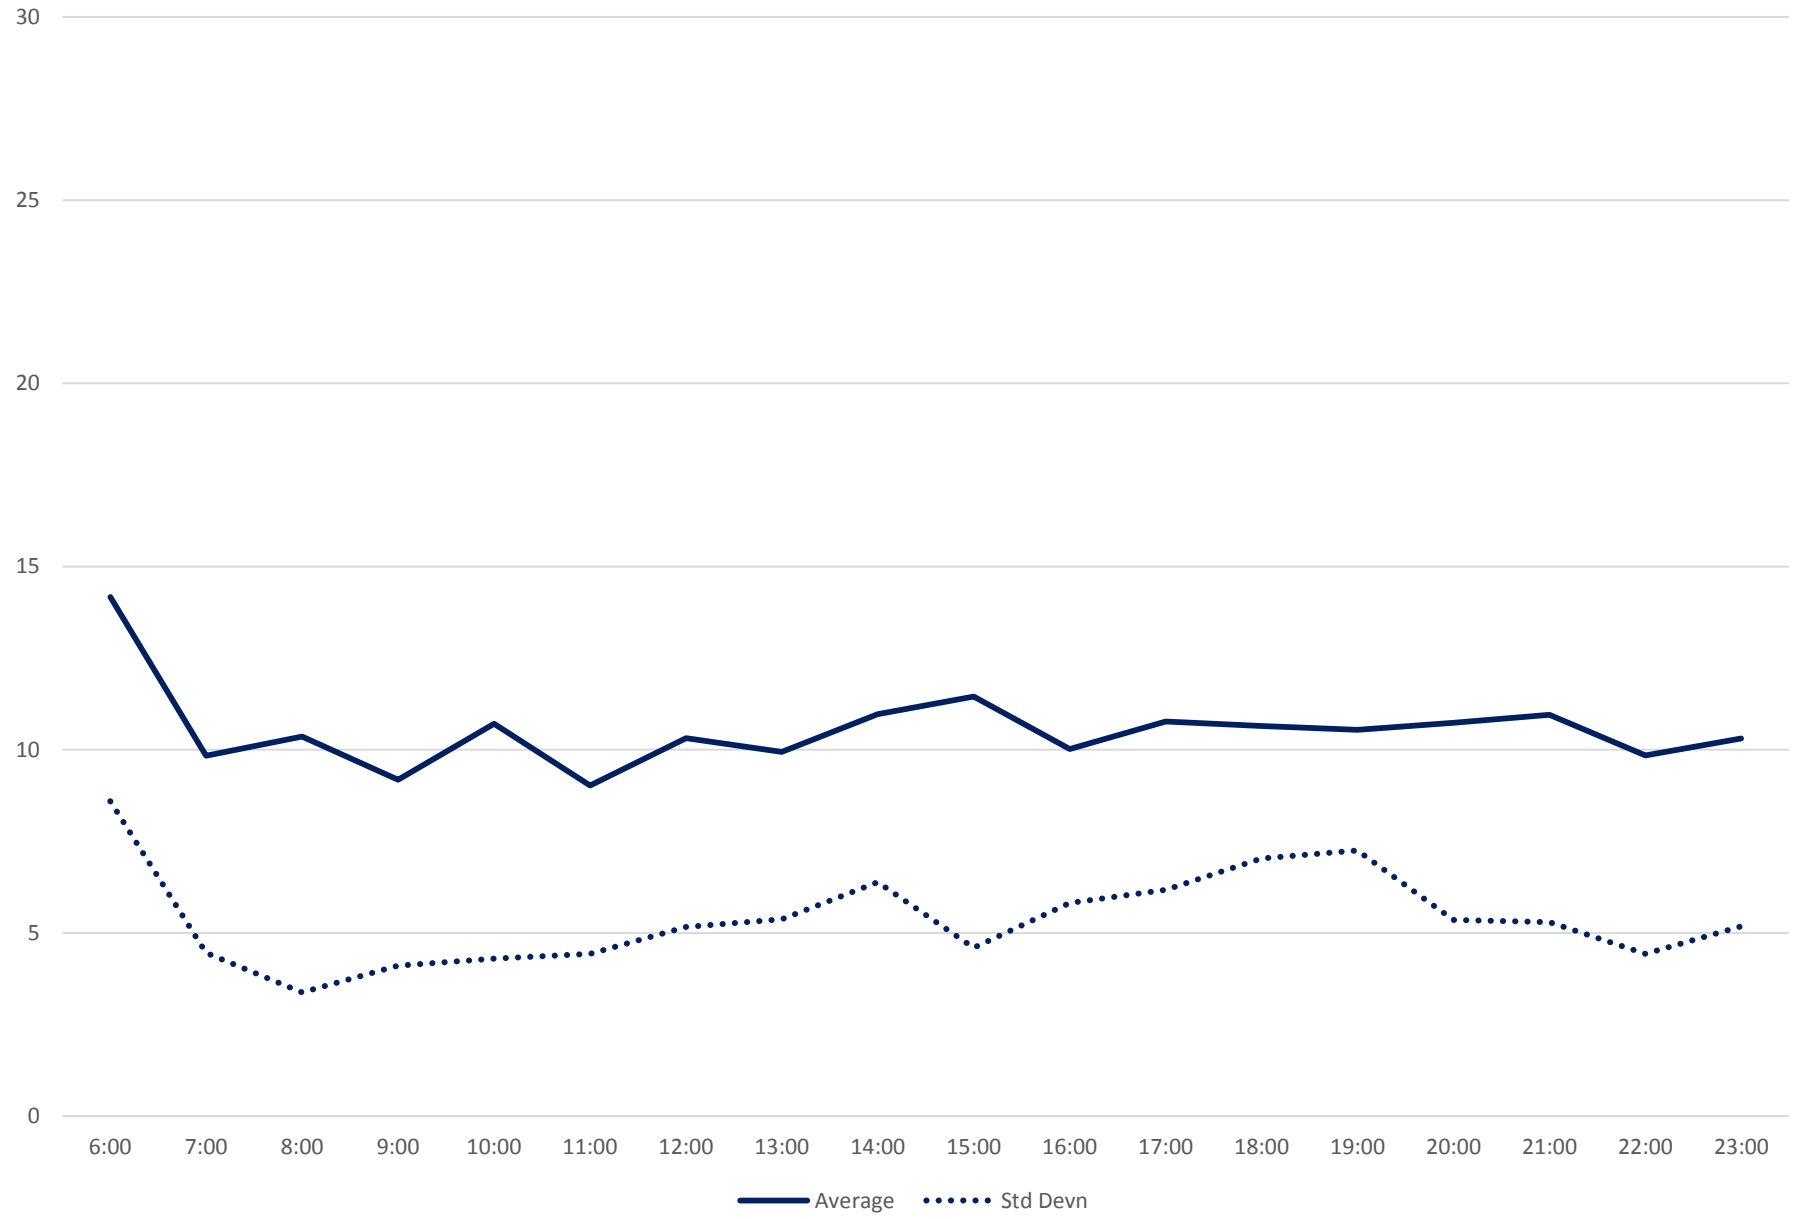

89 Weston Road Headways at Eglinton Southbound June 2020 Saturday Statistics

89 Weston Road Headways at Eglinton Southbound June 2020

89 Weston Road Headways at Eglinton Southbound June 2020

Quartiles Saturdays

89 Weston Road Headways at Eglinton Southbound June 2020 Sunday Statistics

89 Weston Road Headways at Eglinton Southbound June 2020

89 Weston Road Headways at Eglinton Southbound June 2020

Quartiles Sundays/Holidays