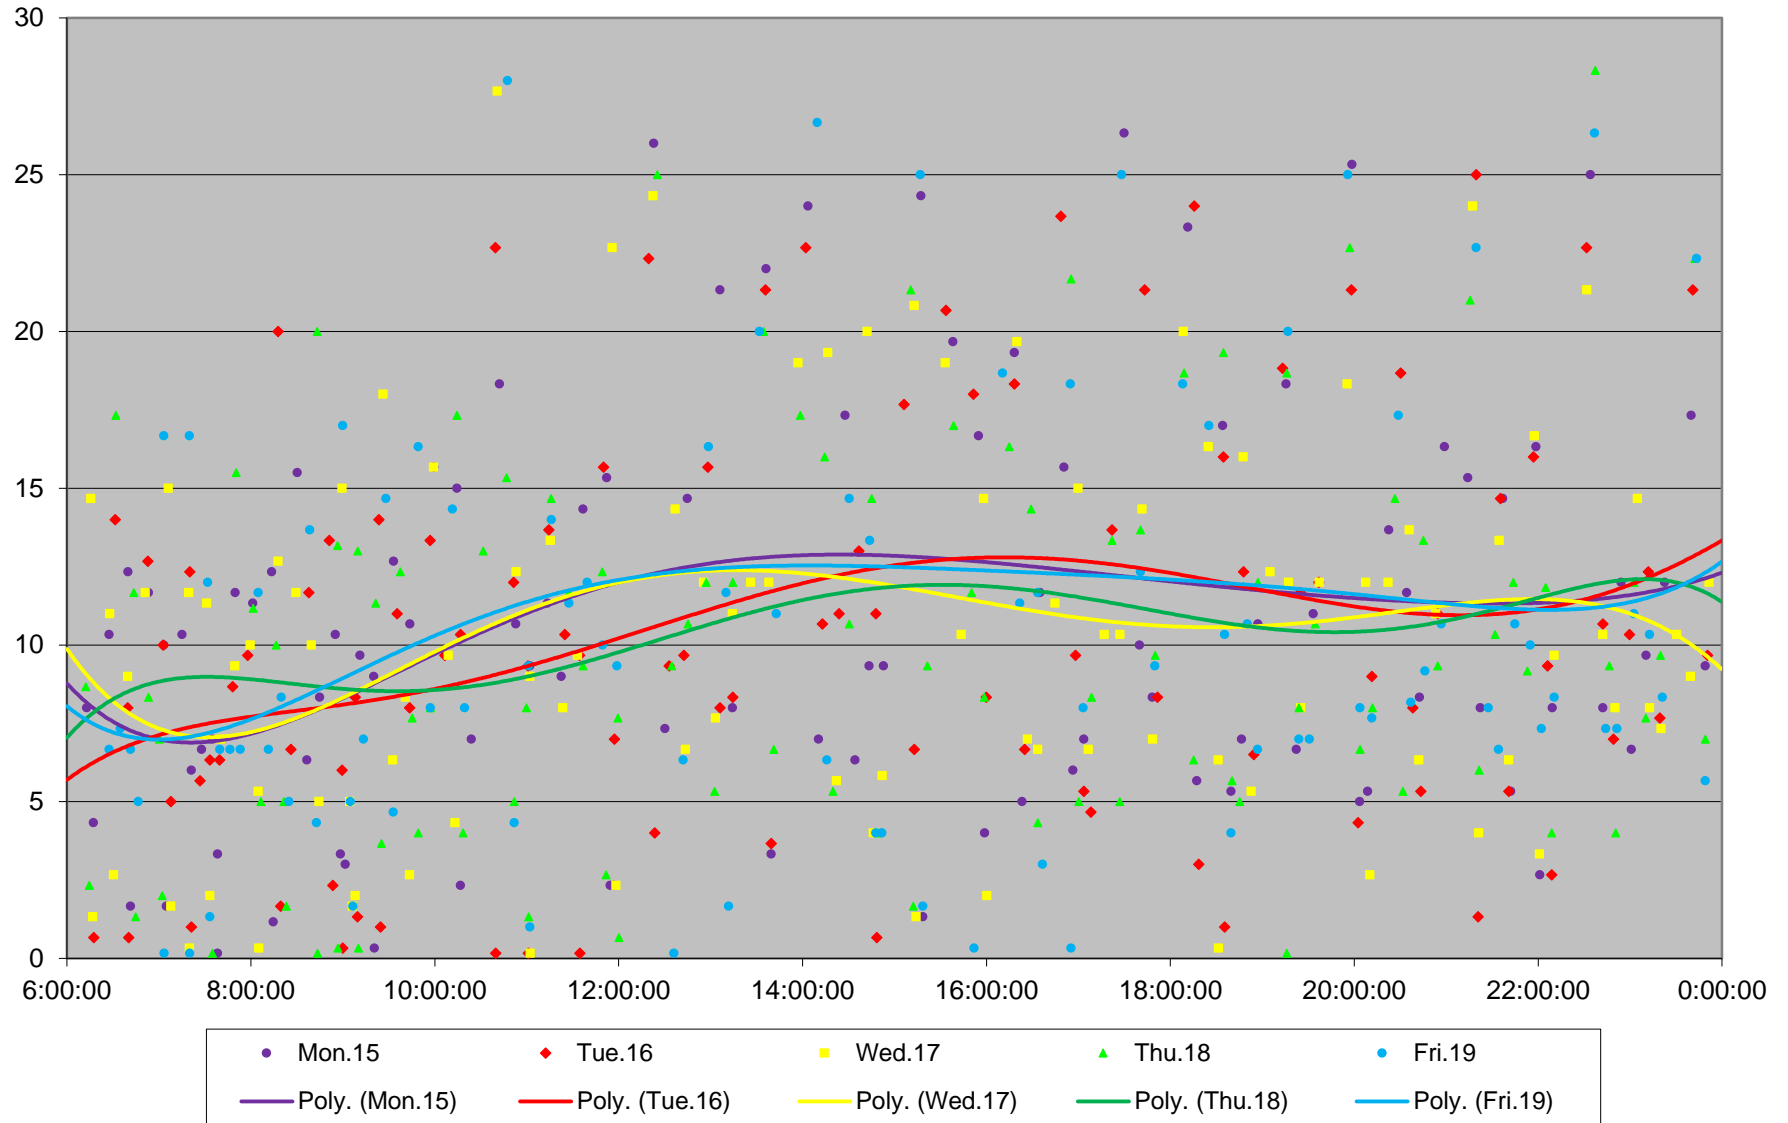

89 Weston Road Headways at Eglinton Southbound June 2020