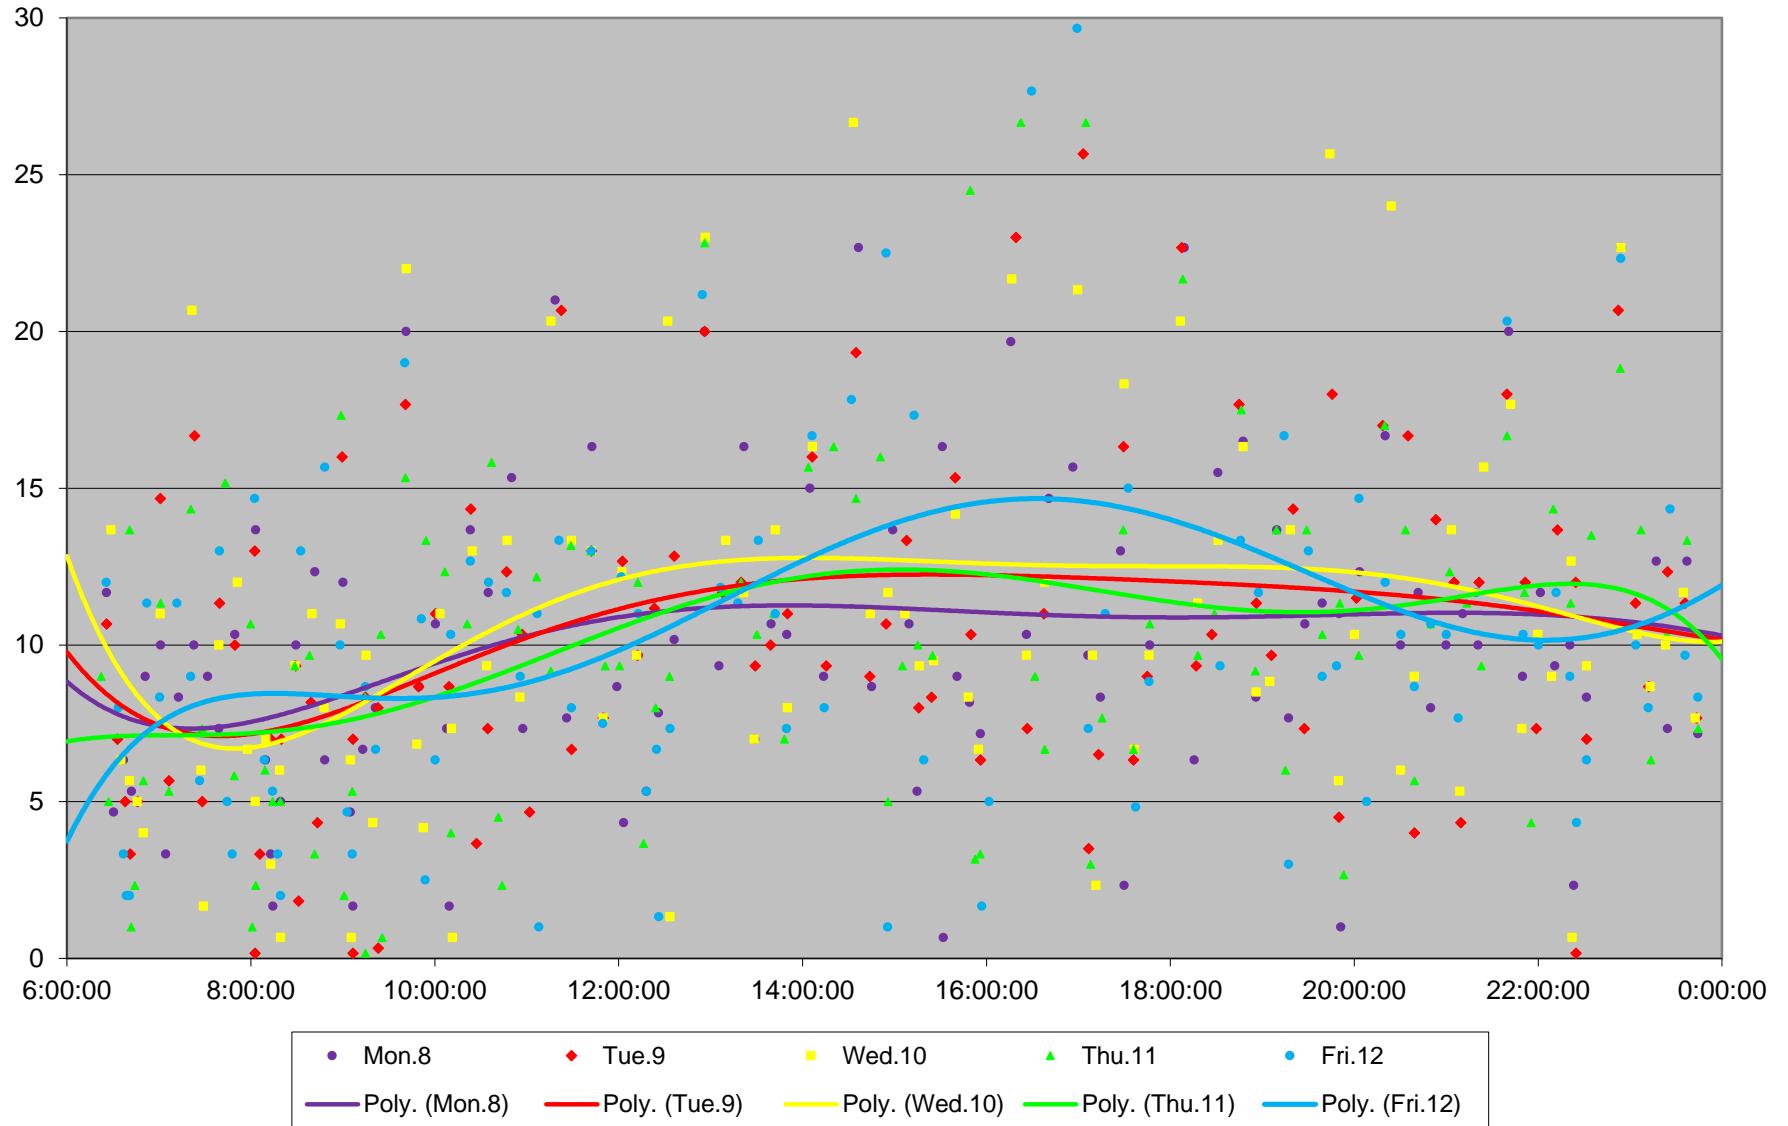

89 Weston Road Headways at N of Keele Stn Northbound June 2020