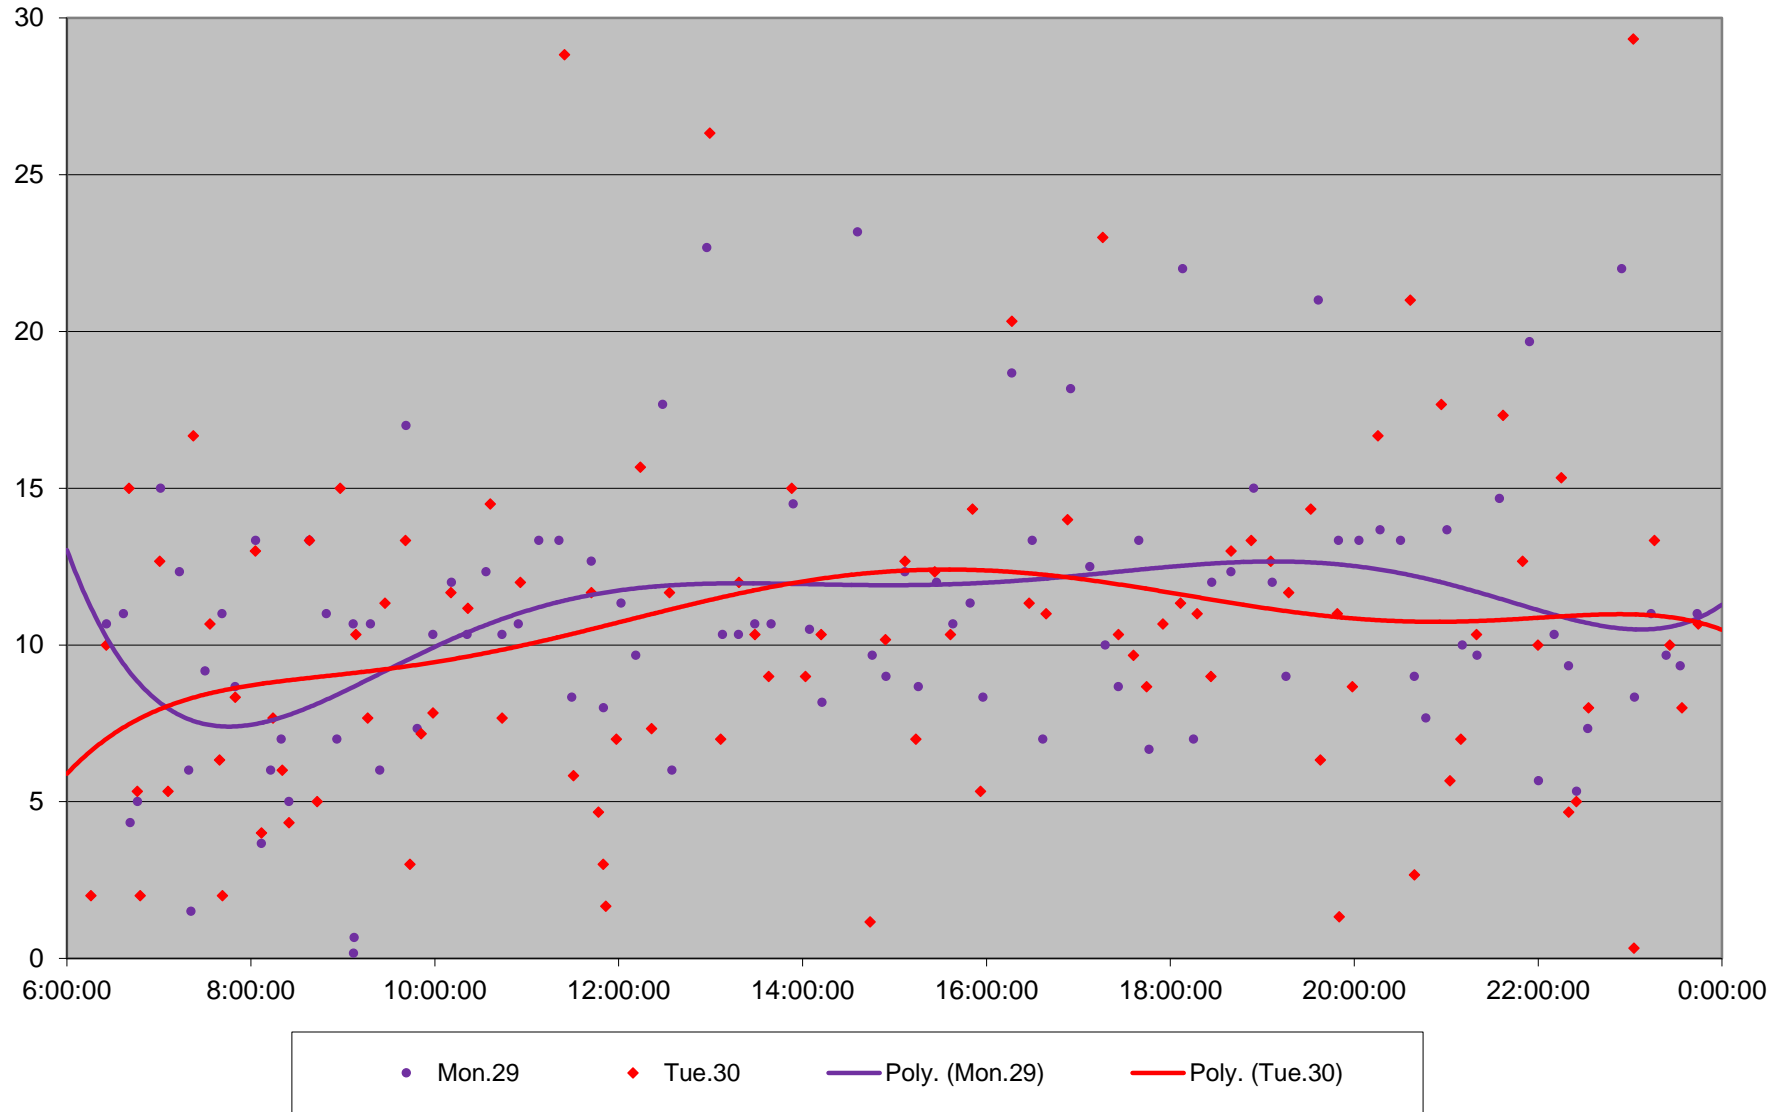

89 Weston Road Headways at N of Keele Stn Northbound June 2020