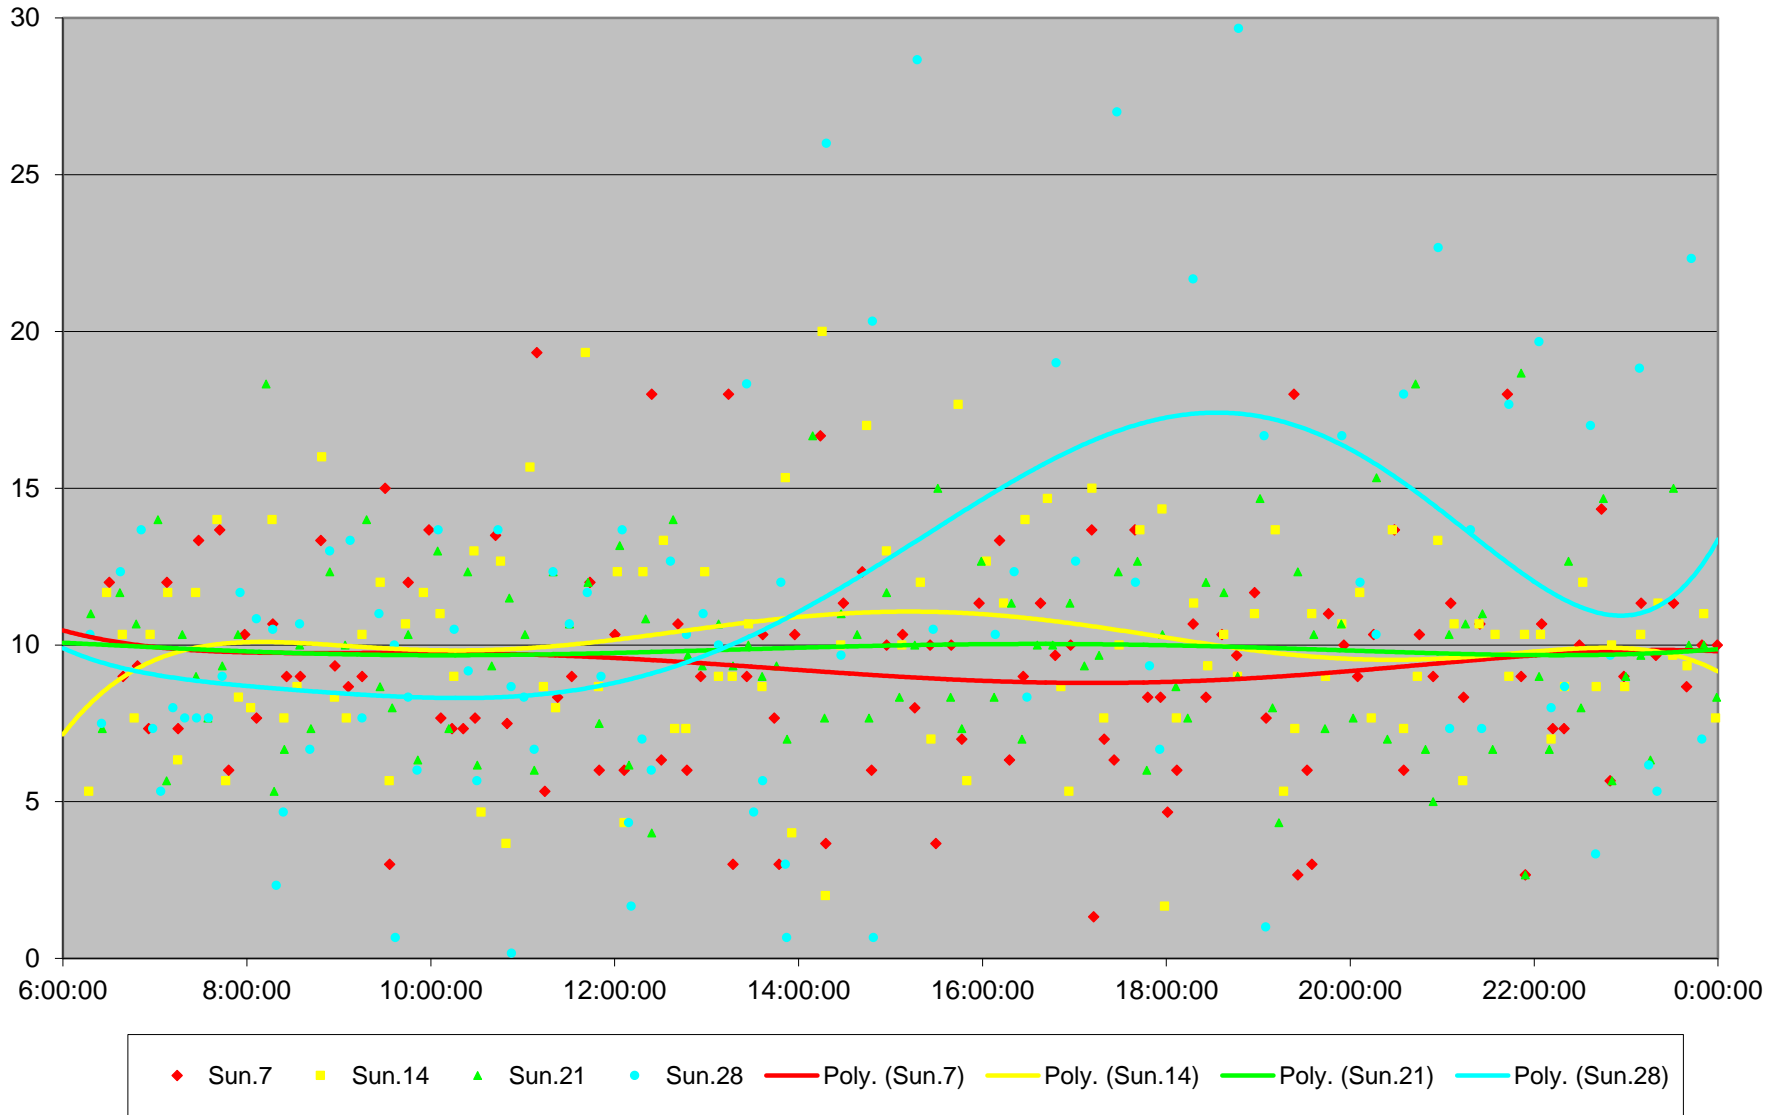

89 Weston Road Headways at N of Keele Stn Northbound June 2020