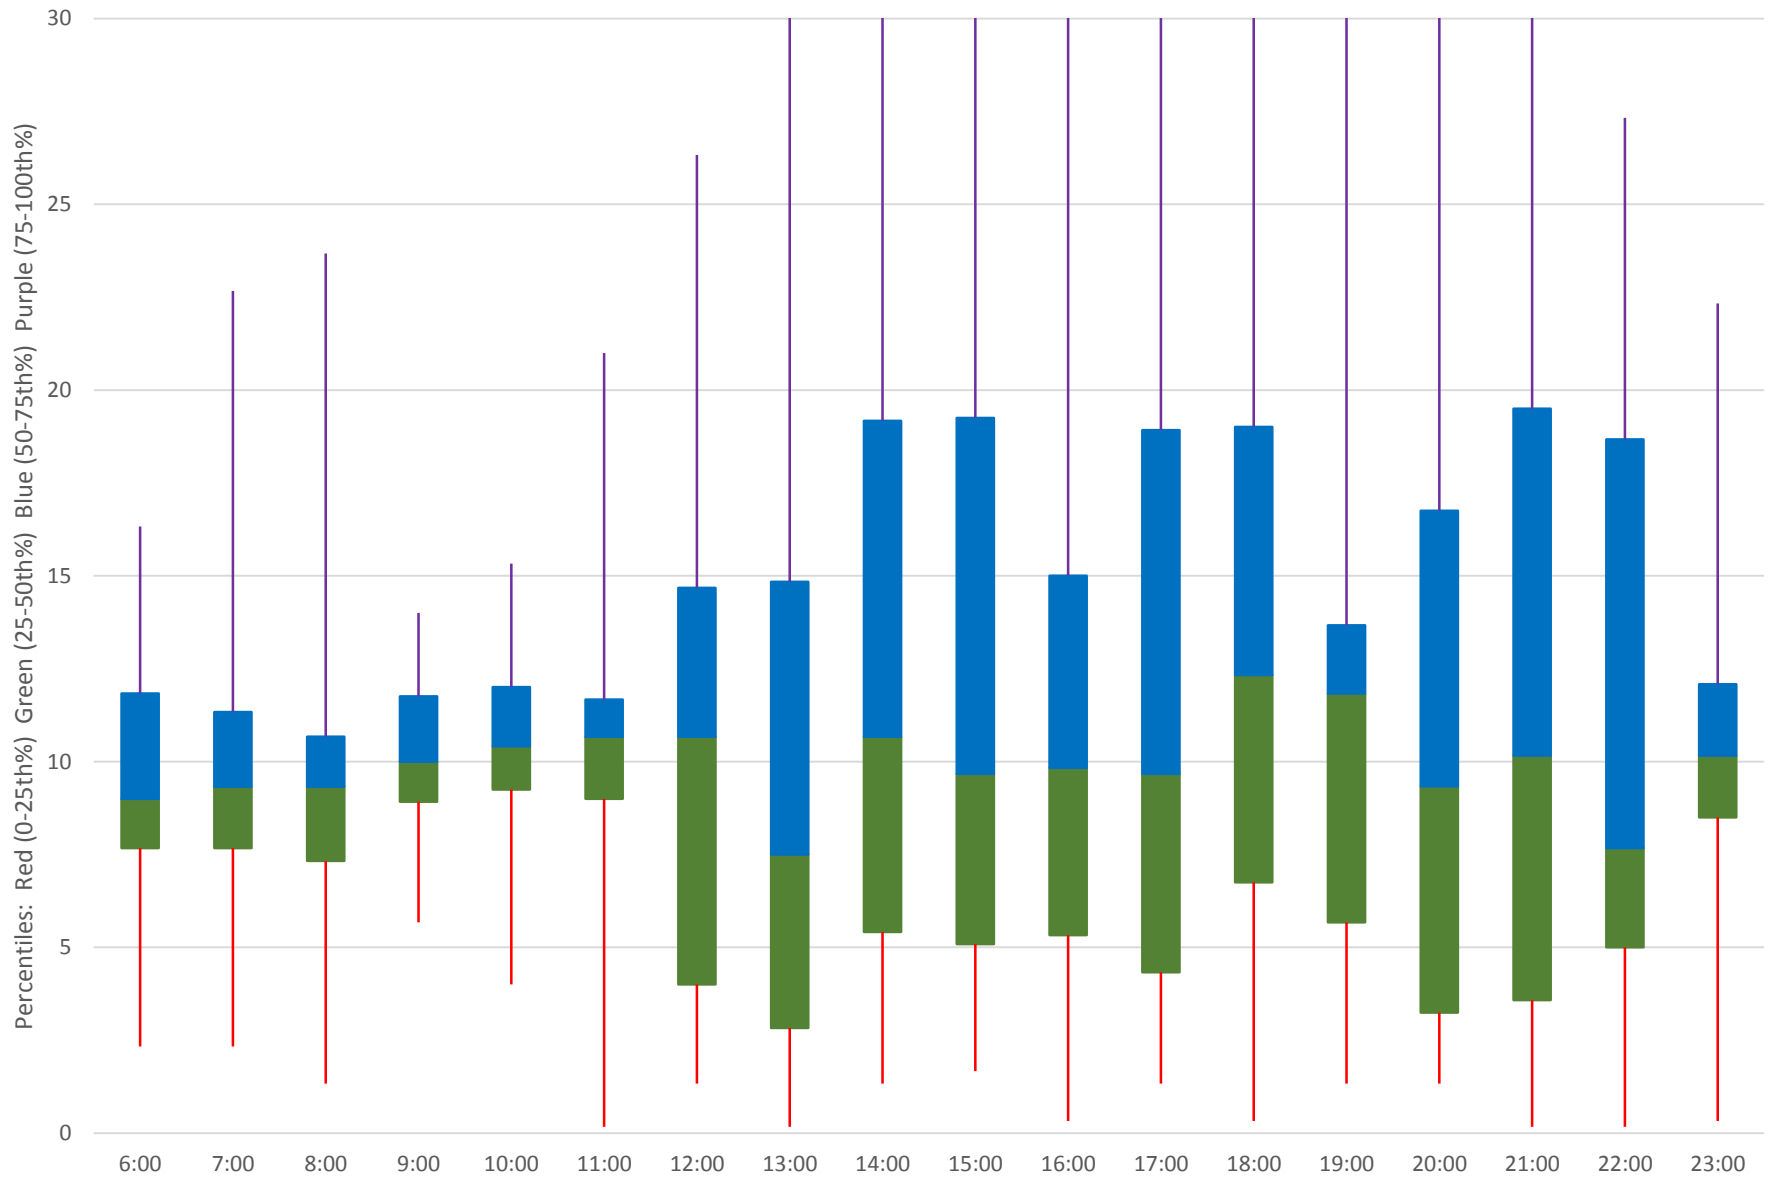

89 Weston Road Headways at N of Keele Stn Northbound June 2020

Quartiles Saturdays