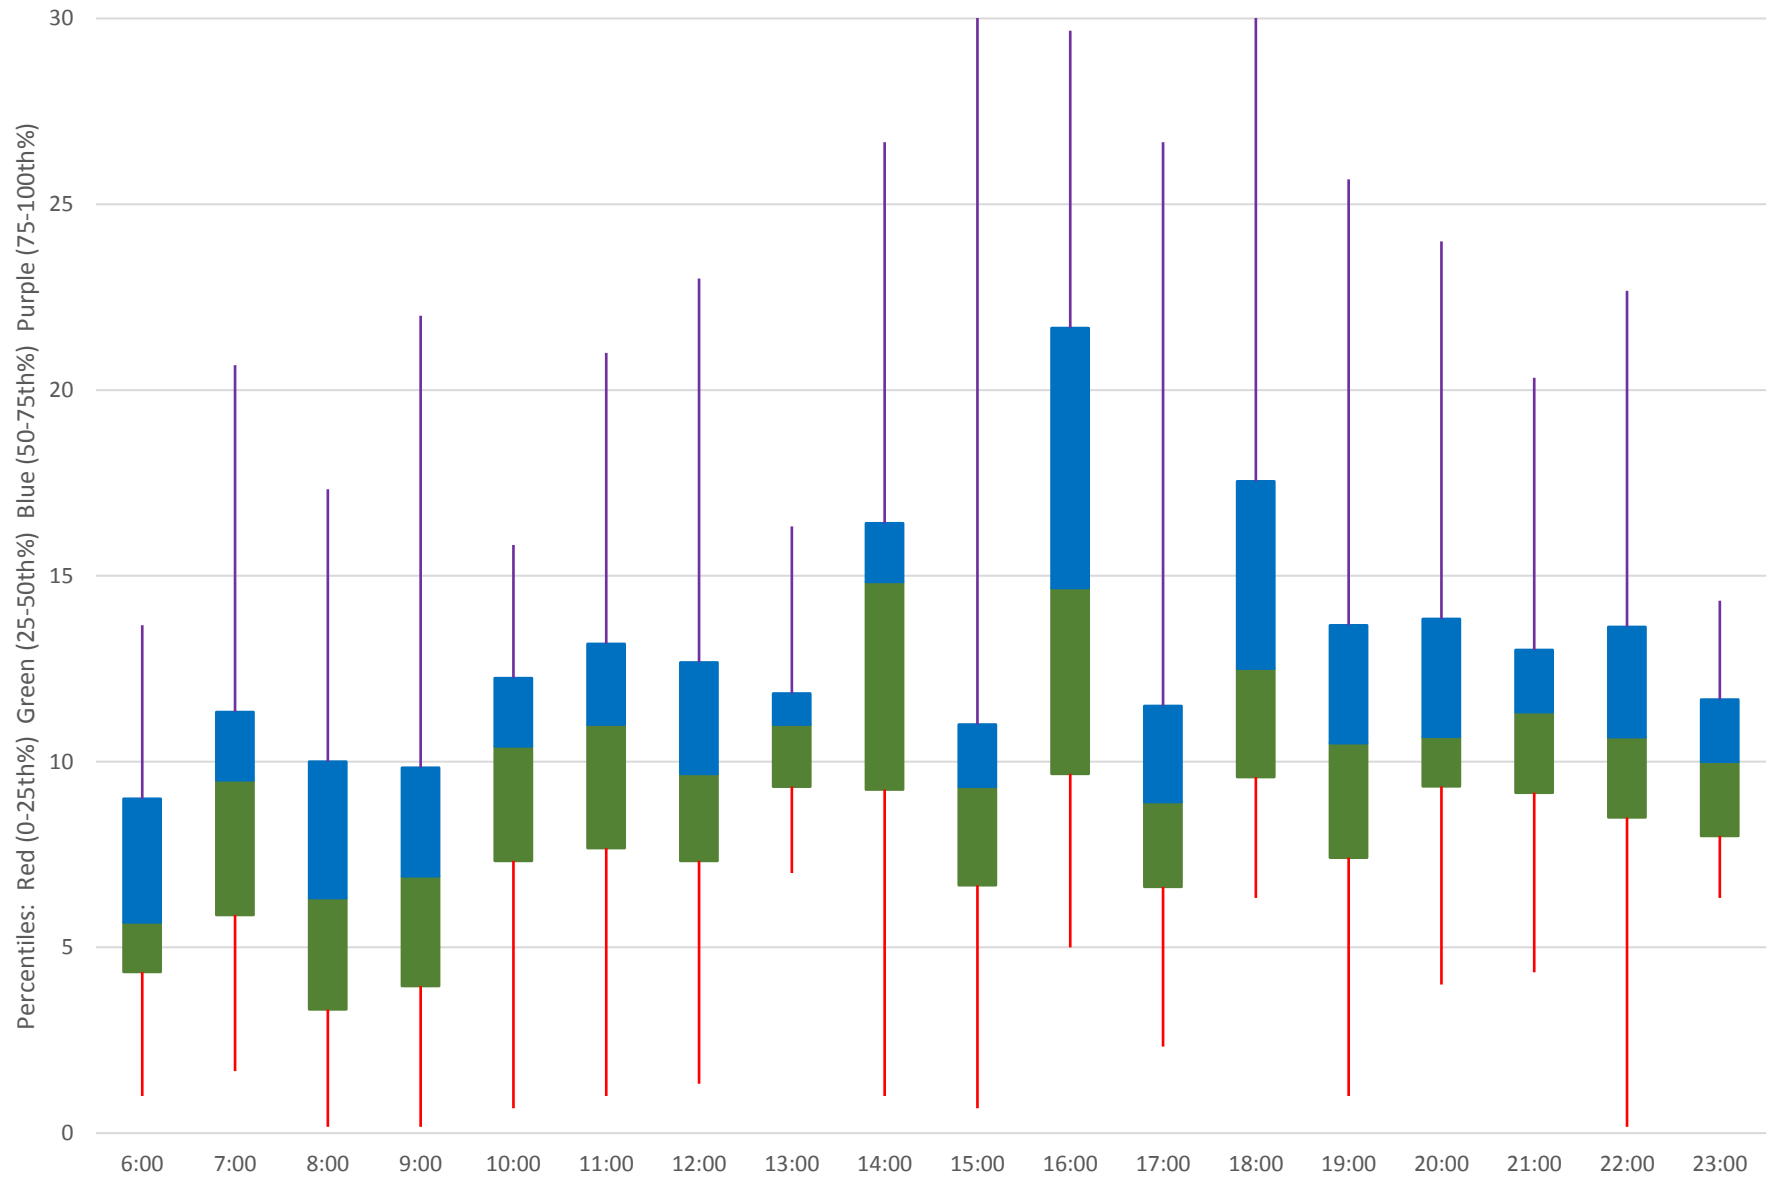

Quartiles Week 1

89 Weston Road Headways at N of Keele Stn Northbound June 2020

89 Weston Road Headways at N of Keele Stn Northbound June 2020

Quartiles Week 2

89 Weston Road Headways at N of Keele Stn Northbound June 2020