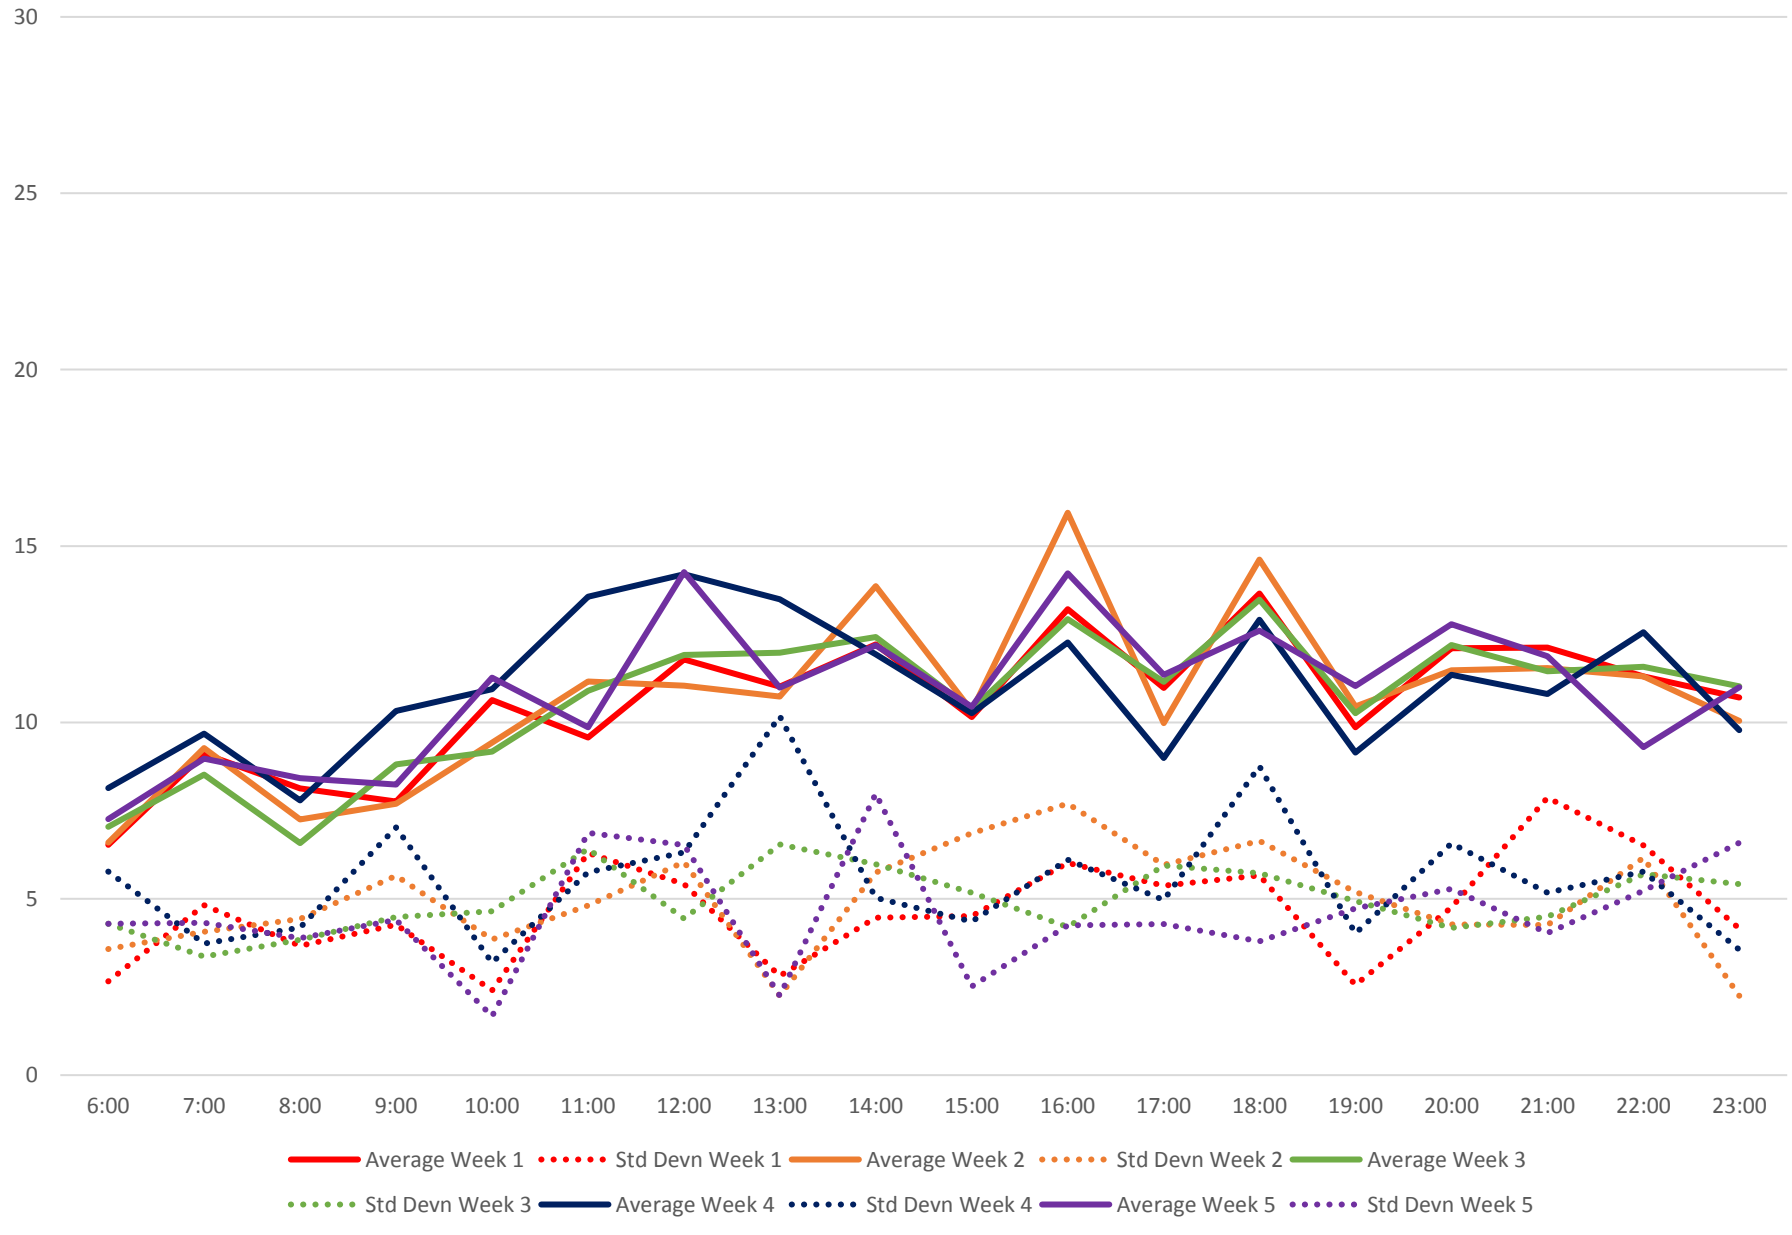

89 Weston Road Headways at N of Keele Stn Northbound June 2020 Weekday Statistics

89 Weston Road Headways at N of Keele Stn Northbound June 2020

89 Weston Road Headways at N of Keele Stn Northbound June 2020

Quartiles Week 1

89 Weston Road Headways at N of Keele Stn Northbound June 2020

89 Weston Road Headways at N of Keele Stn Northbound June 2020

Quartiles Week 2

89 Weston Road Headways at N of Keele Stn Northbound June 2020

89 Weston Road Headways at N of Keele Stn Northbound June 2020

Quartiles Week 3

89 Weston Road Headways at N of Keele Stn Northbound June 2020

89 Weston Road Headways at N of Keele Stn Northbound June 2020