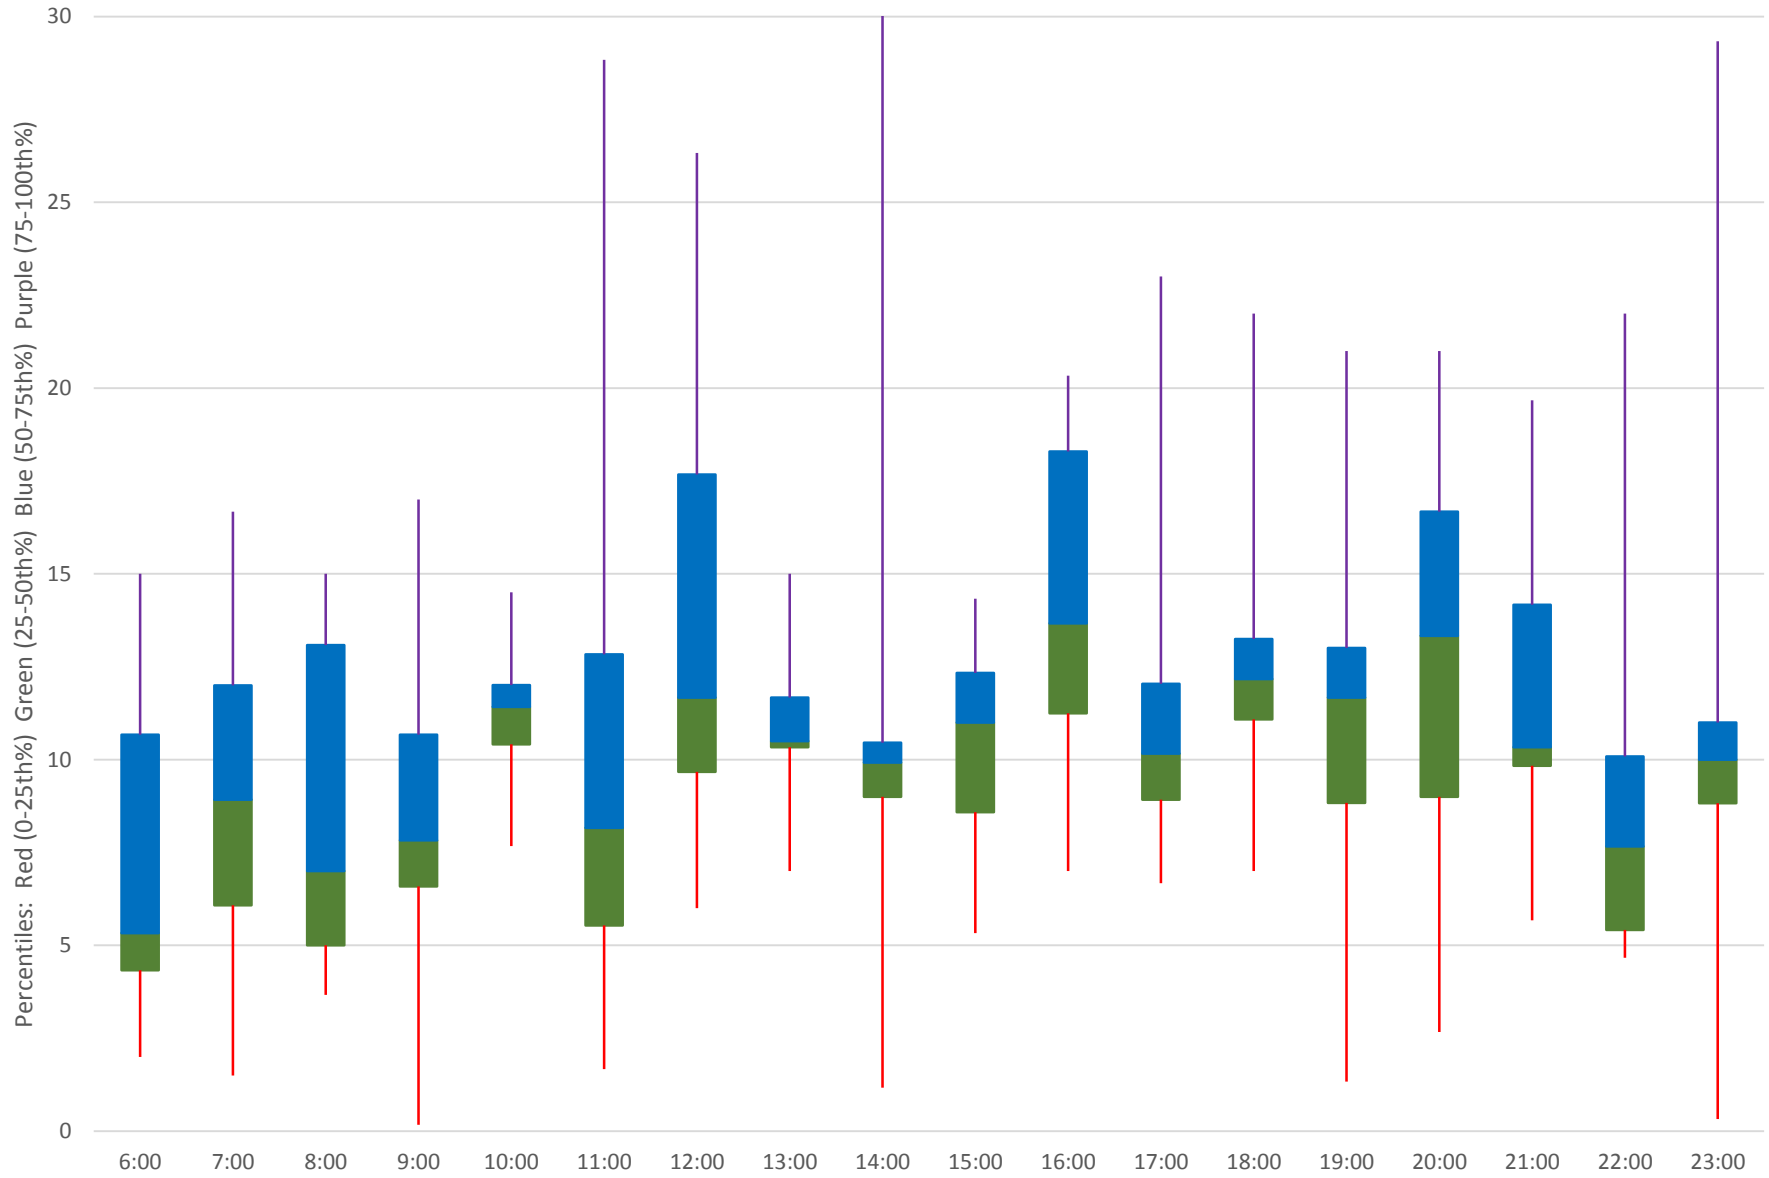

Quartiles Week 4

89 Weston Road Headways at N of Keele Stn Northbound June 2020

89 Weston Road Headways at N of Keele Stn Northbound June 2020

Quartiles Week 5

89 Weston Road Headways at N of Keele Stn Northbound June 2020 Saturday Statistics