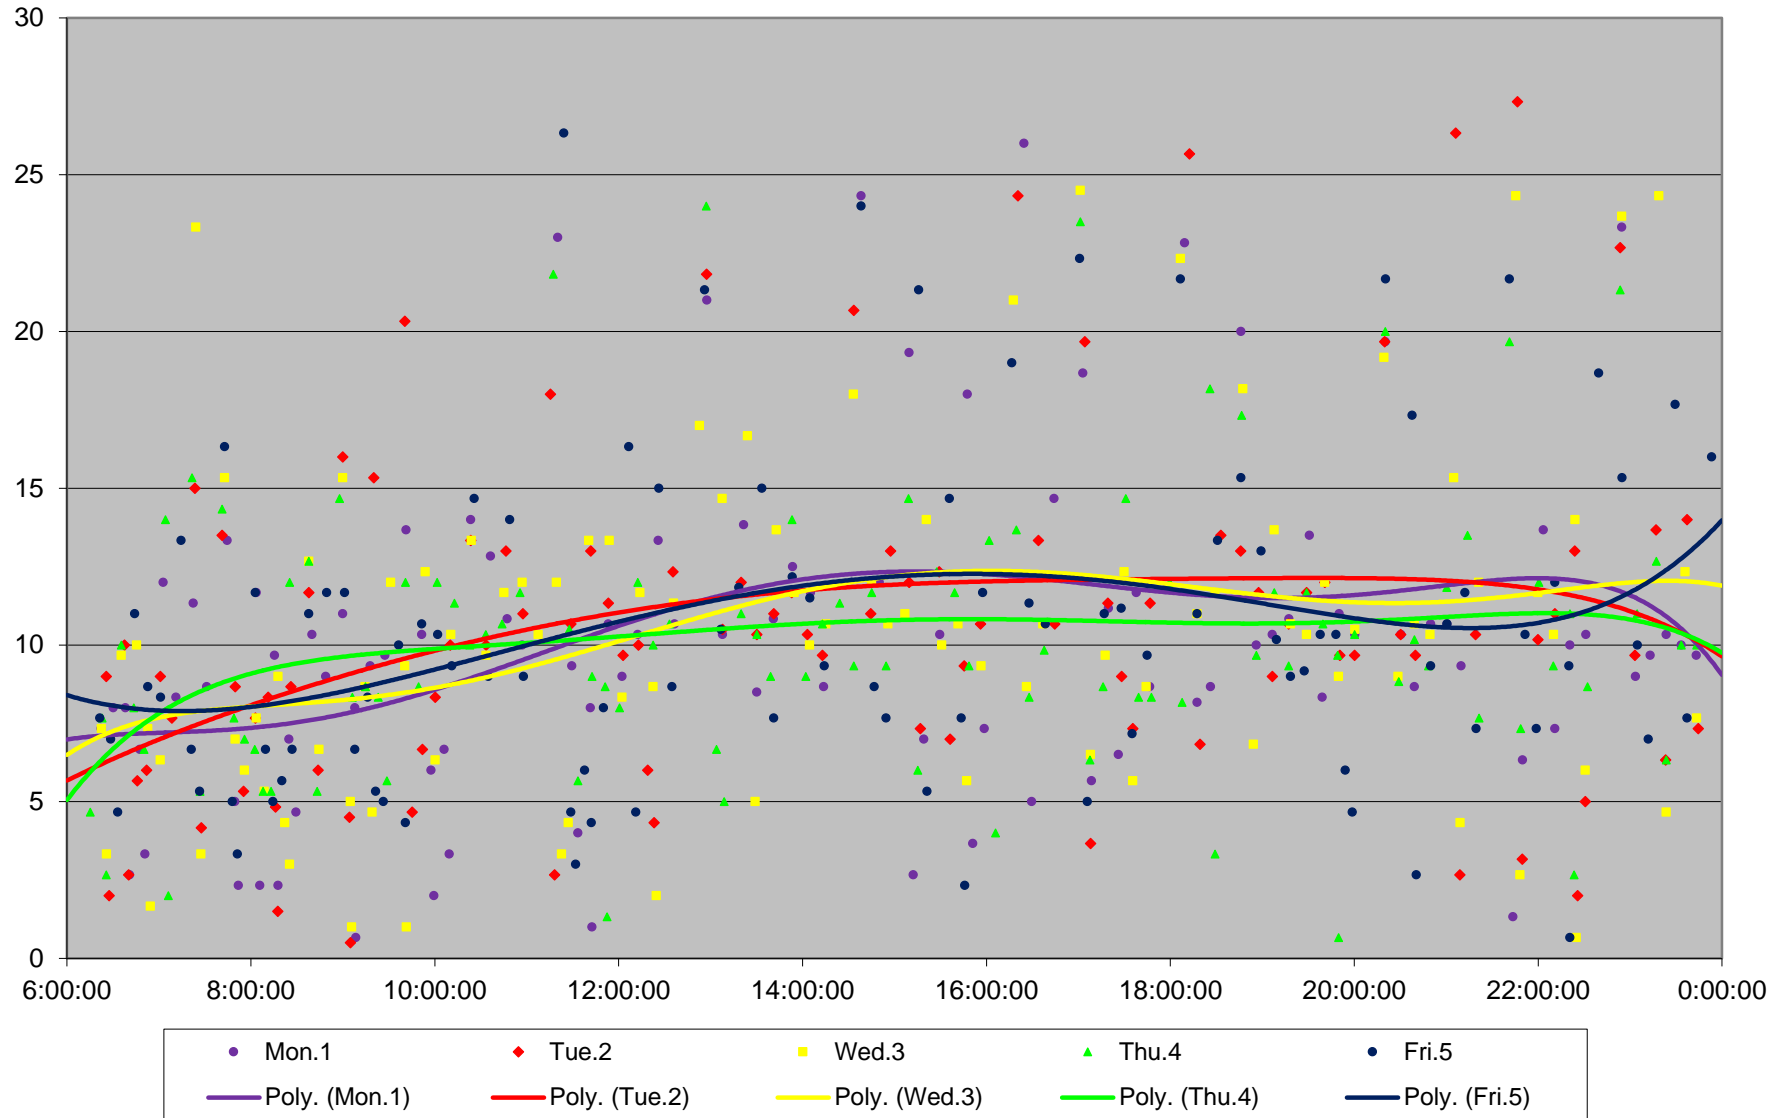

89 Weston Road Headways at N of Keele Stn Northbound June 2020 Weekday Statistics

89 Weston Road Headways at N of Keele Stn Northbound June 2020

89 Weston Road Headways at N of Keele Stn Northbound June 2020