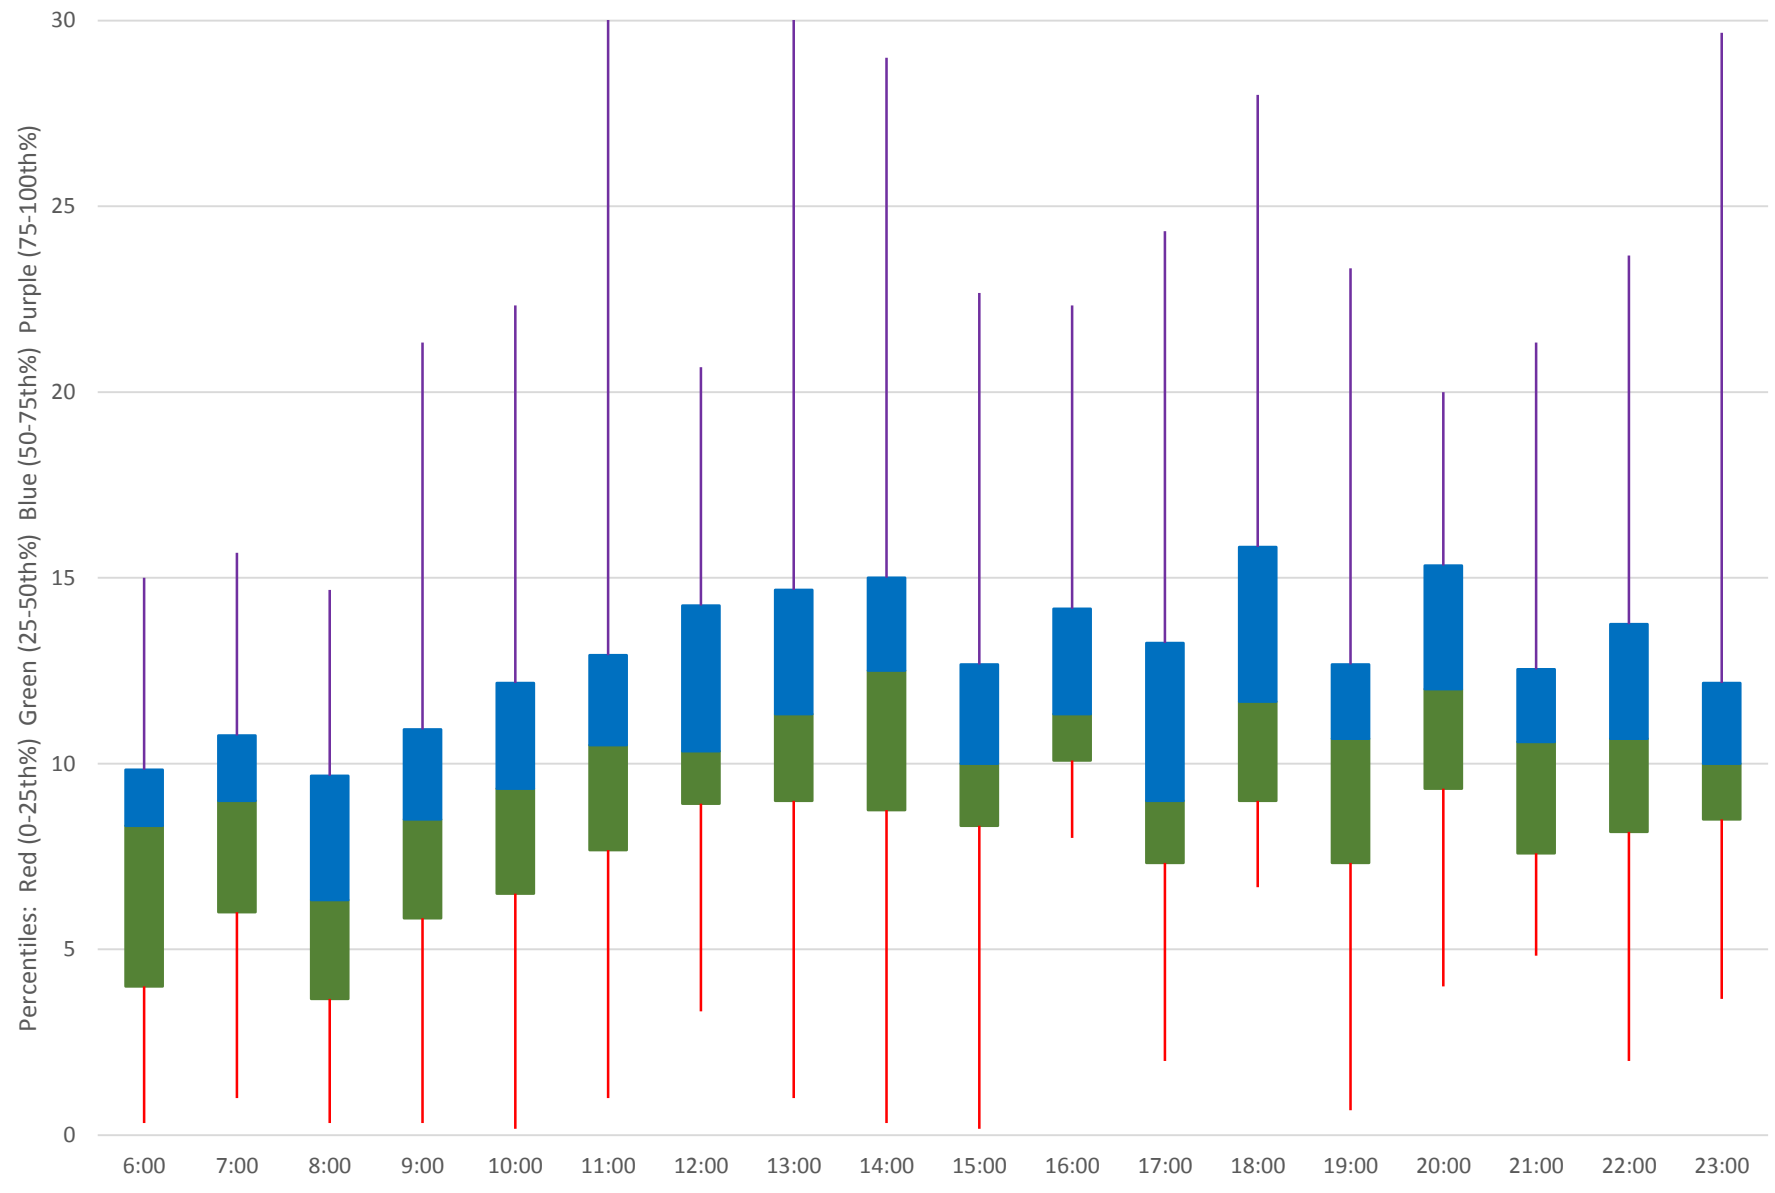

89 Weston Road Headways at N of Keele Stn Northbound June 2020

Quartiles Week 3