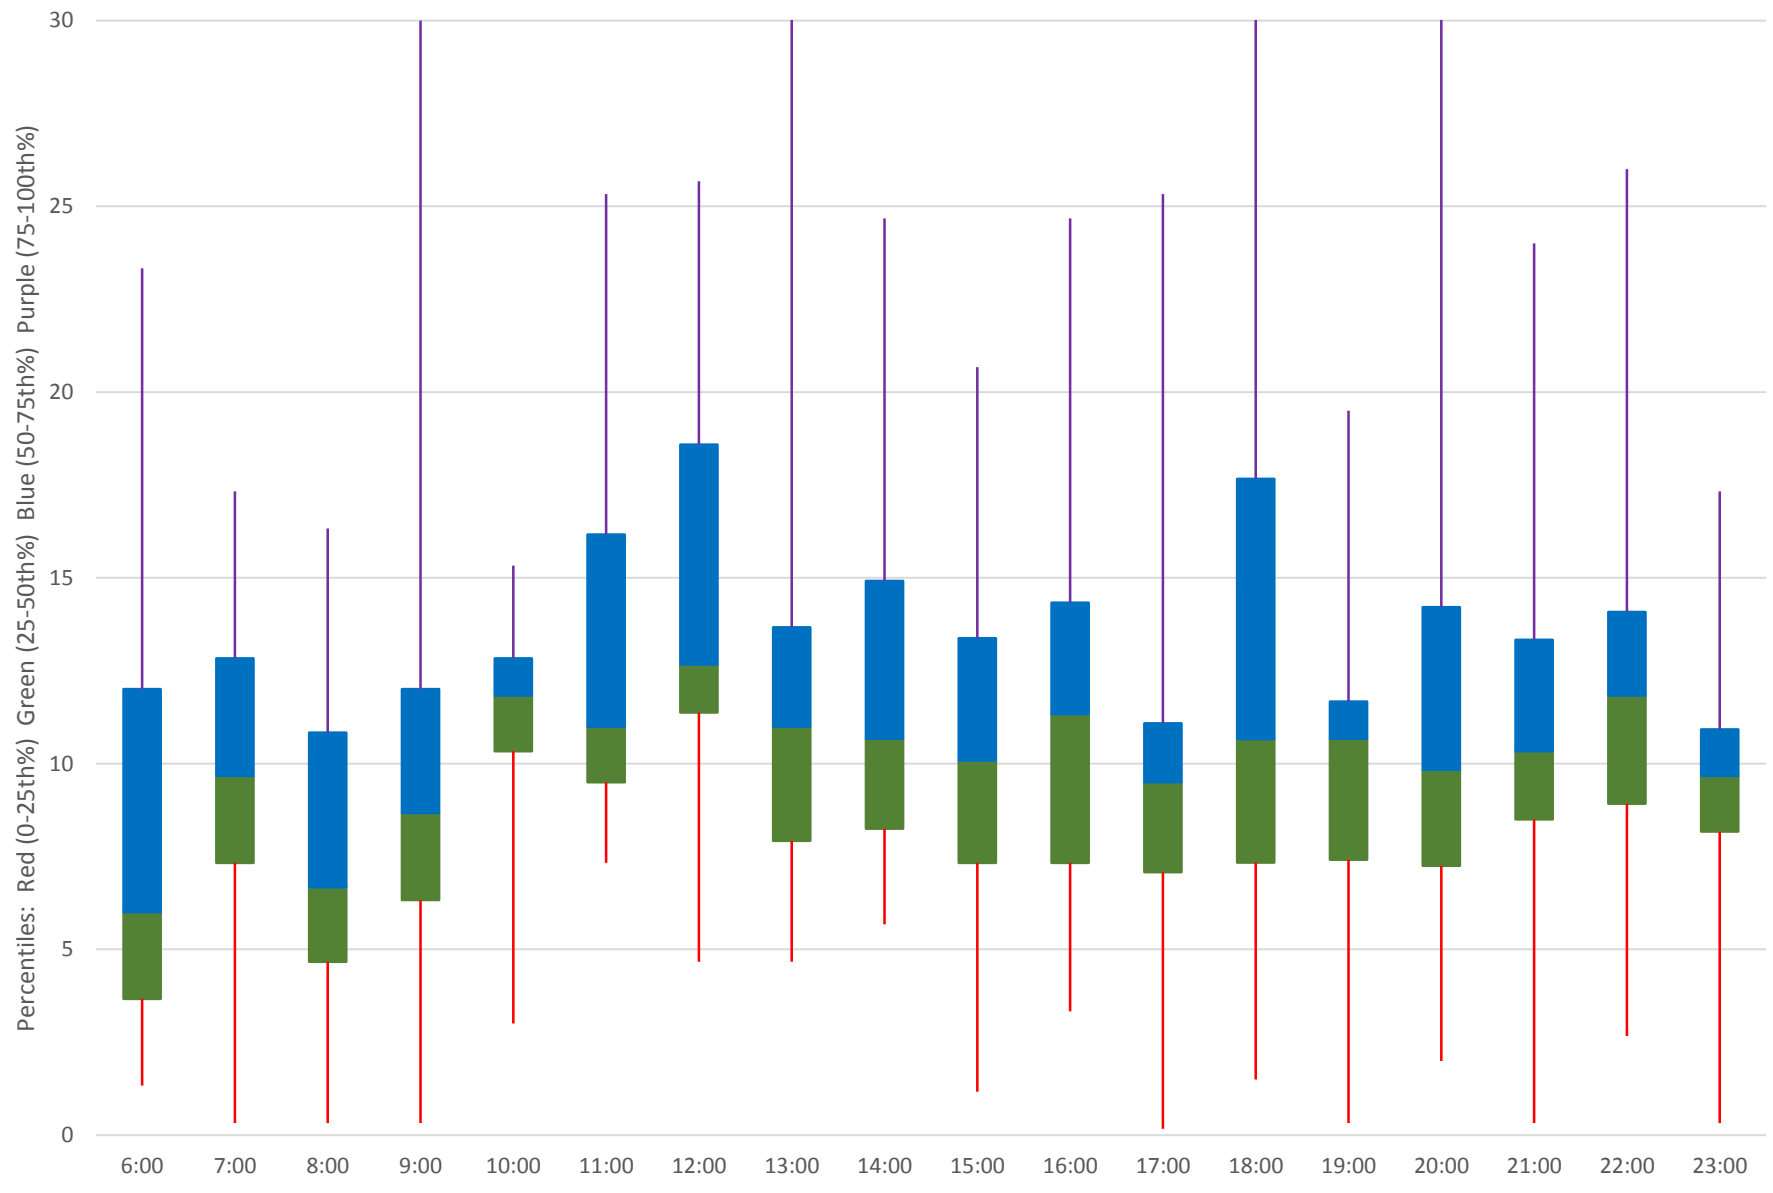

89 Weston Road Headways at N of Keele Stn Northbound June 2020

Quartiles Week 4