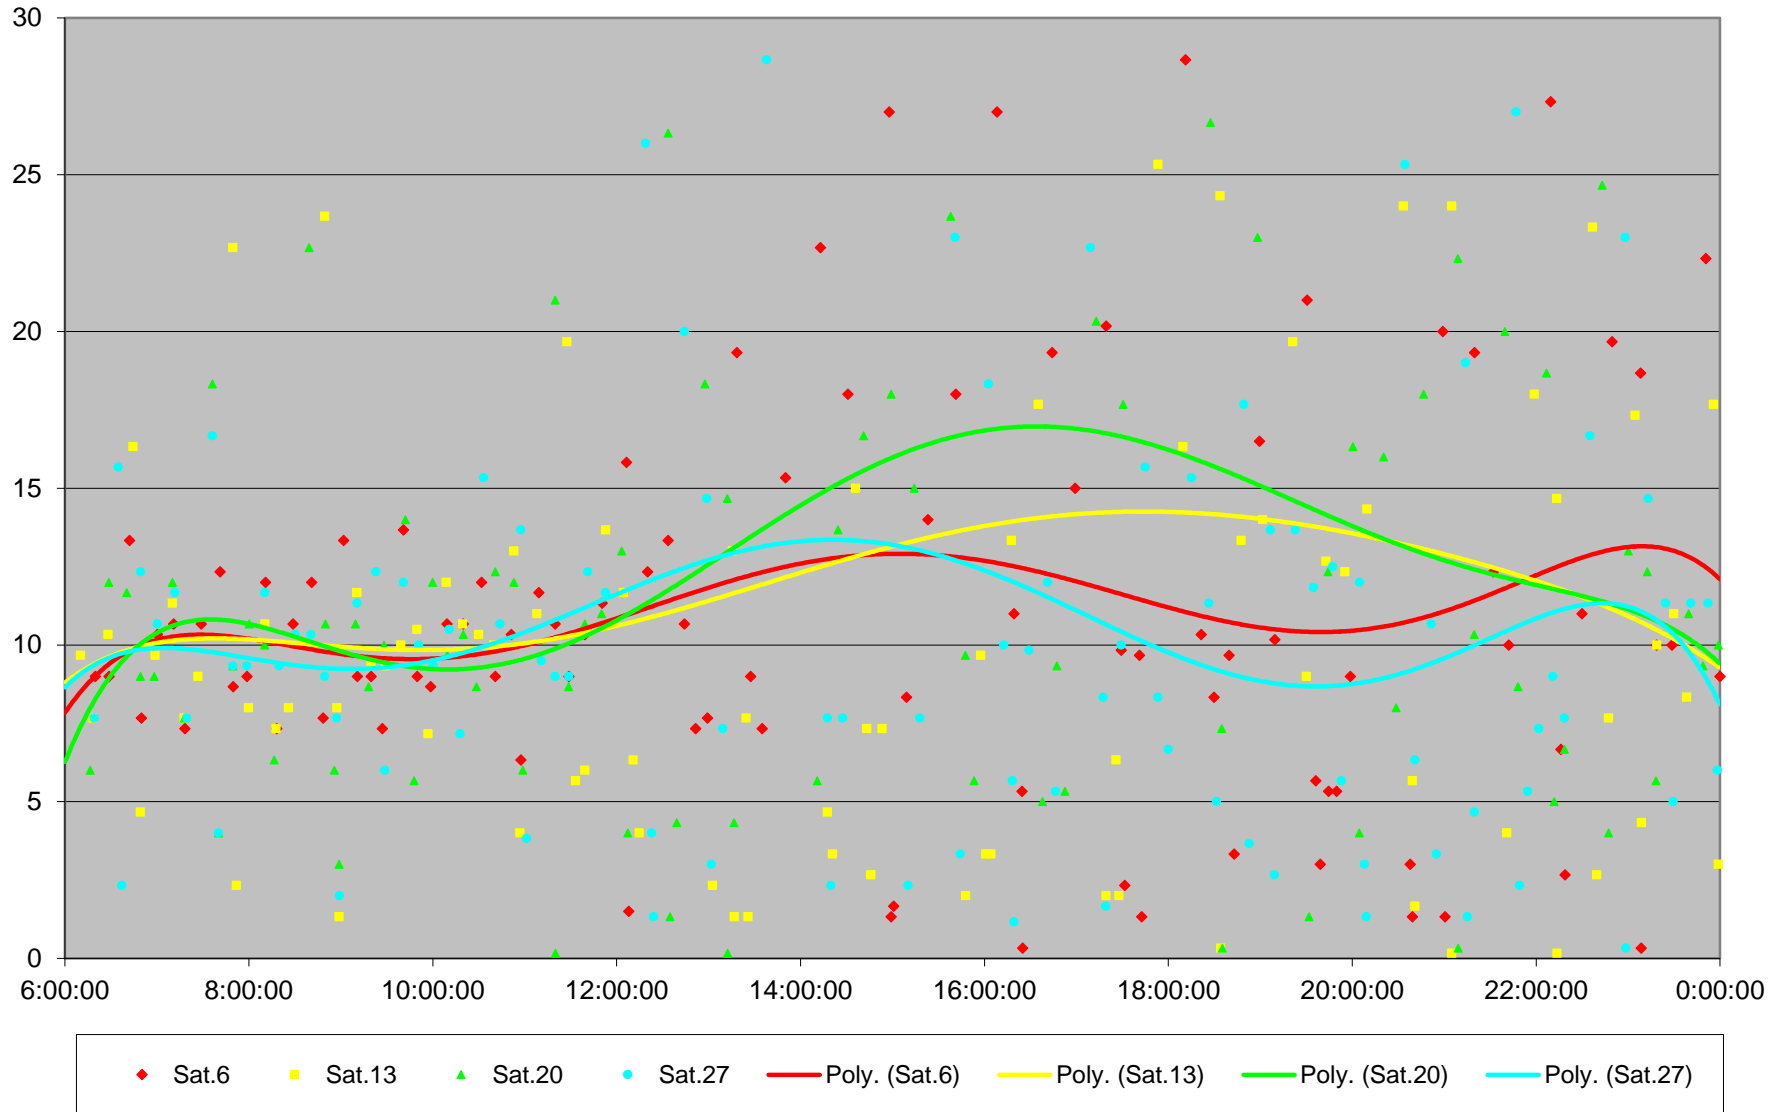

89 Weston Road Headways at N of Keele Stn Northbound June 2020