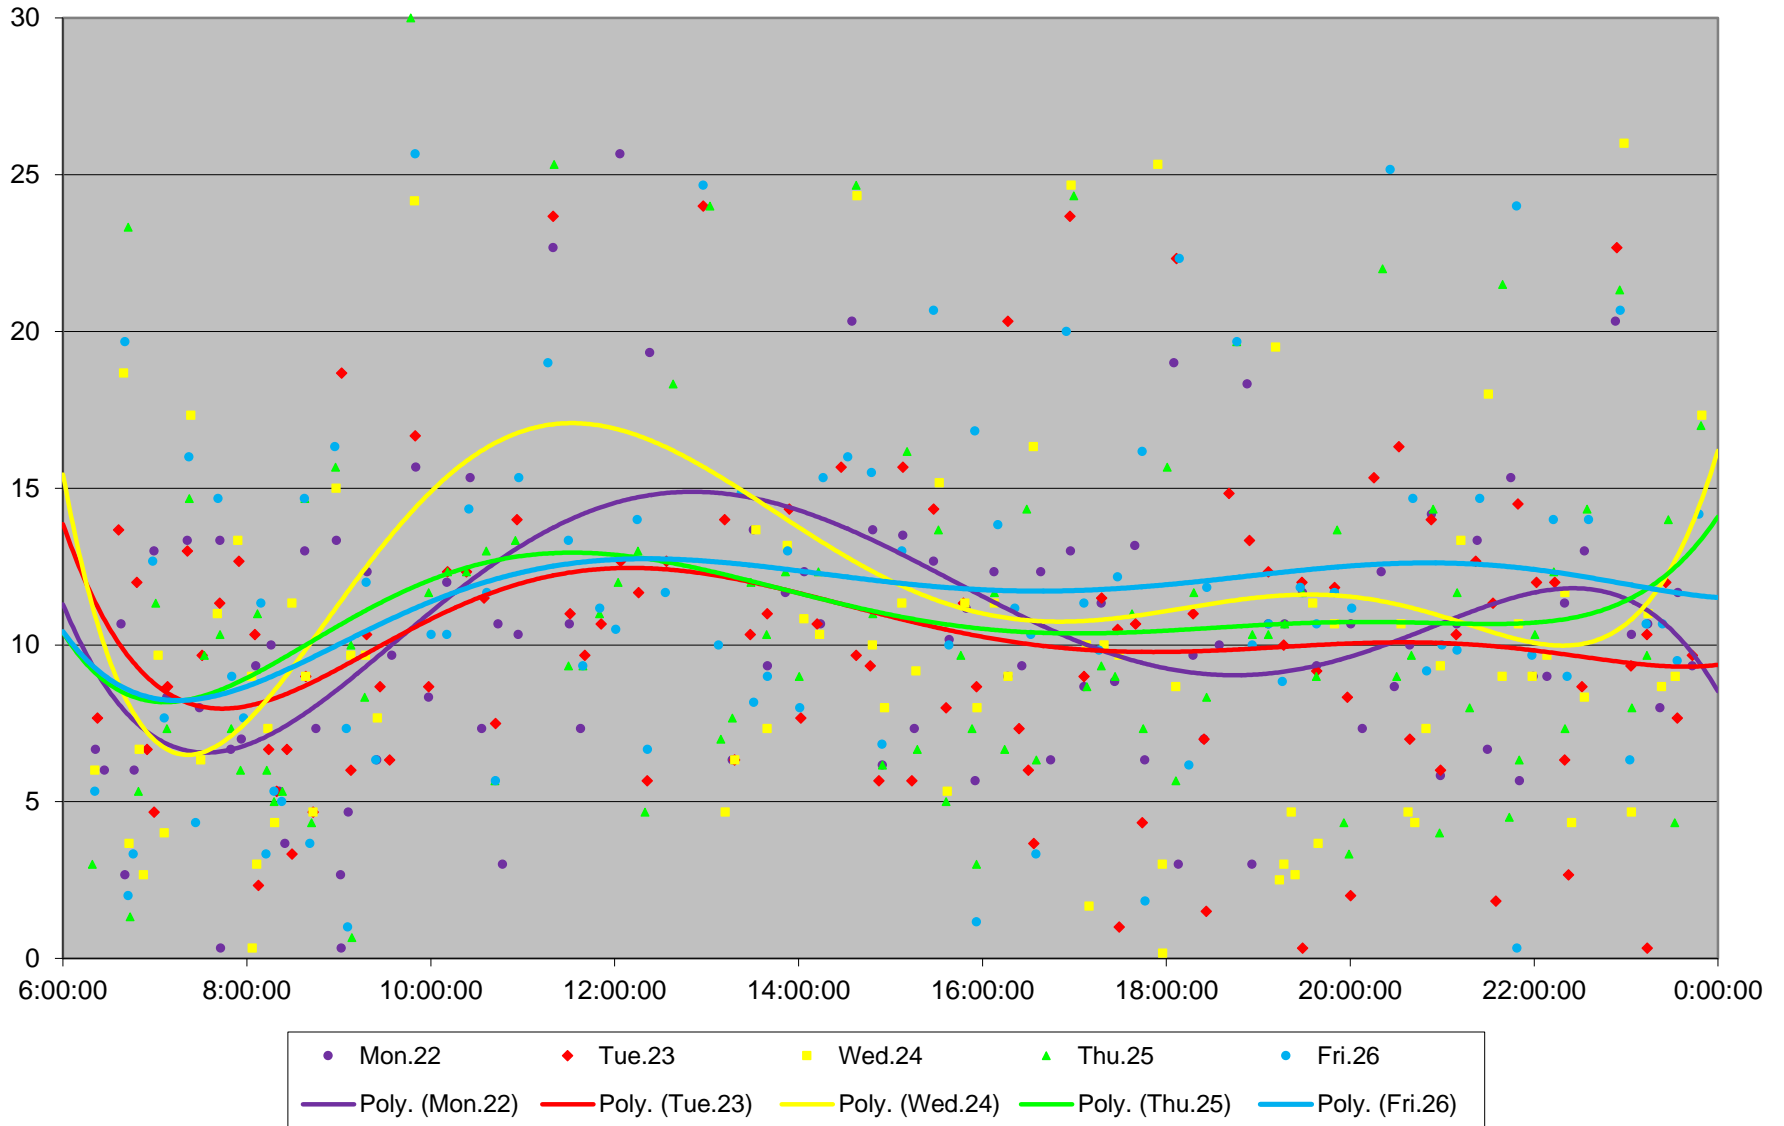

89 Weston Road Headways at N of Keele Stn Northbound June 2020