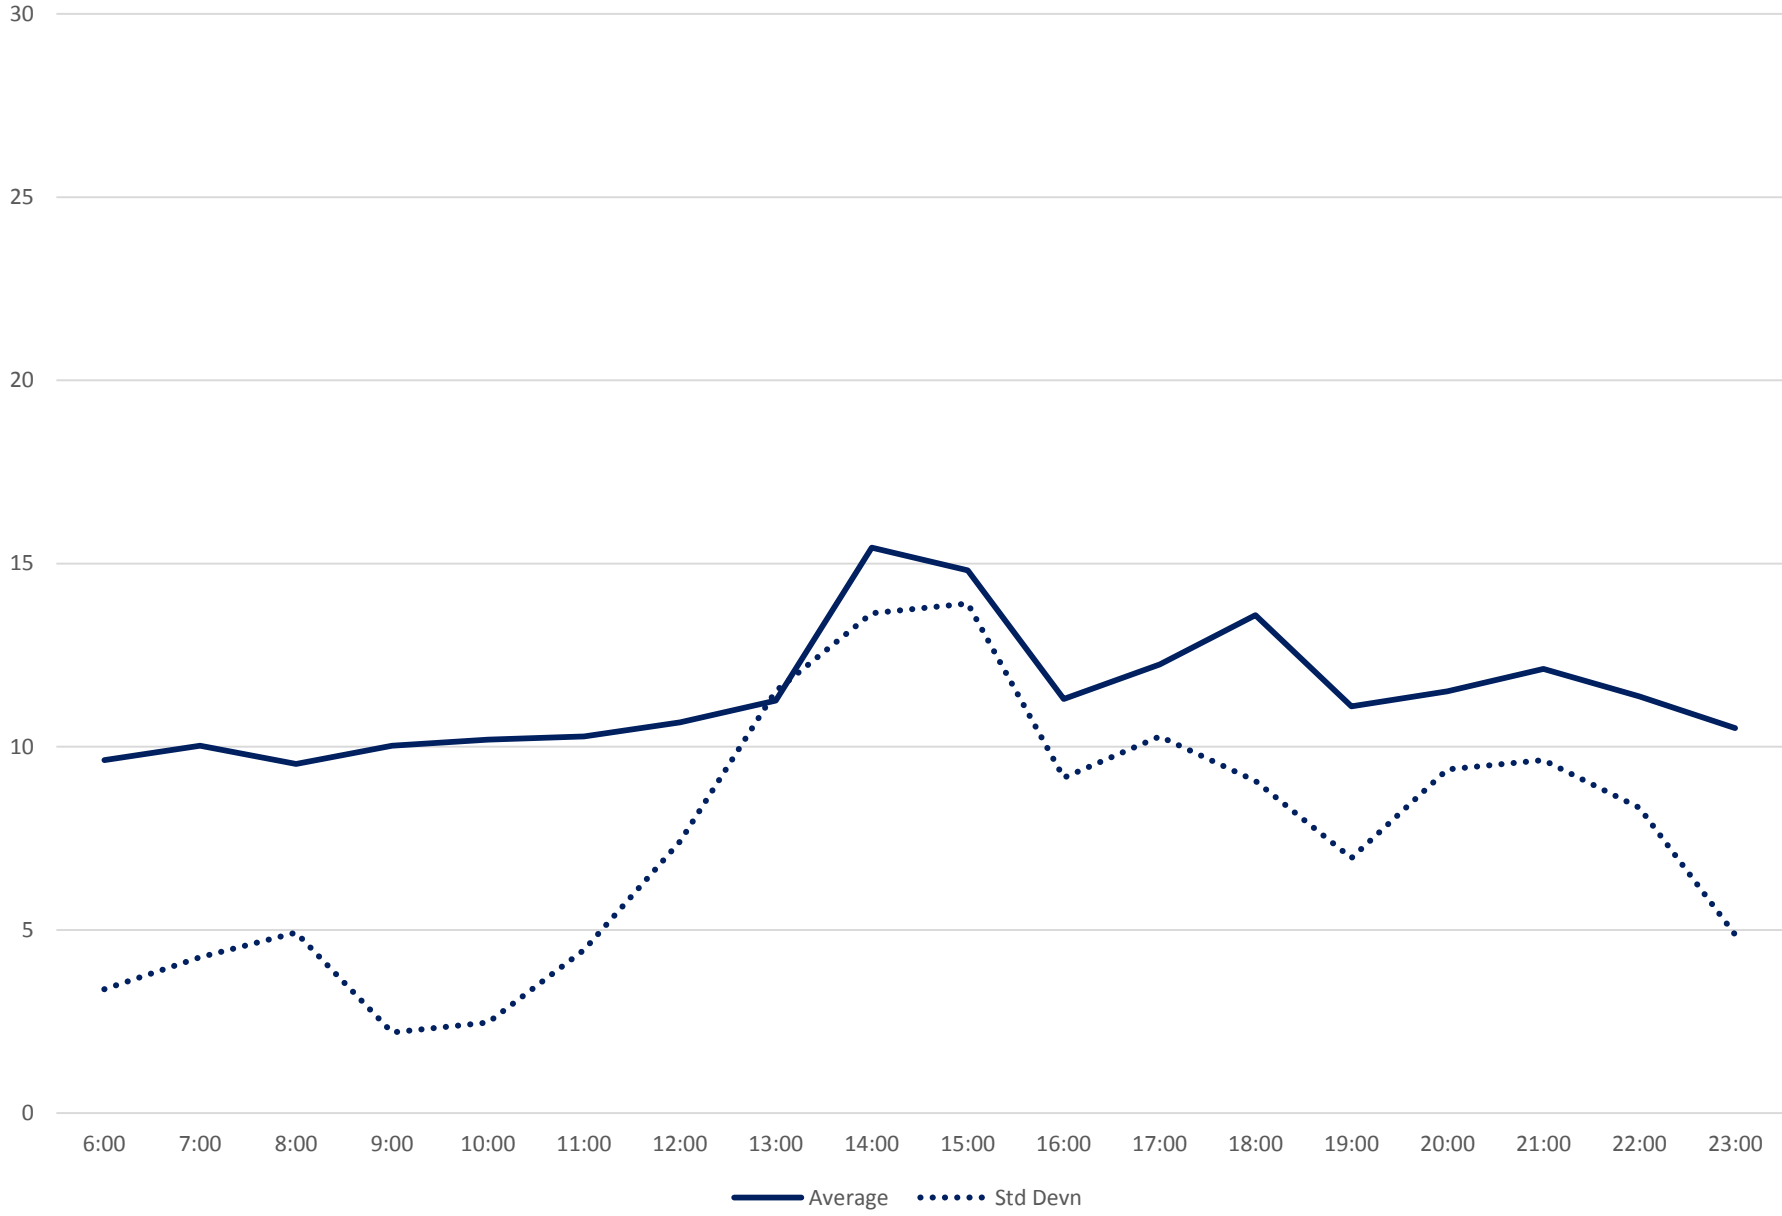

Quartiles Week 4

89 Weston Road Headways at N of Keele Stn Northbound June 2020

89 Weston Road Headways at N of Keele Stn Northbound June 2020

Quartiles Week 5

89 Weston Road Headways at N of Keele Stn Northbound June 2020 Saturday Statistics