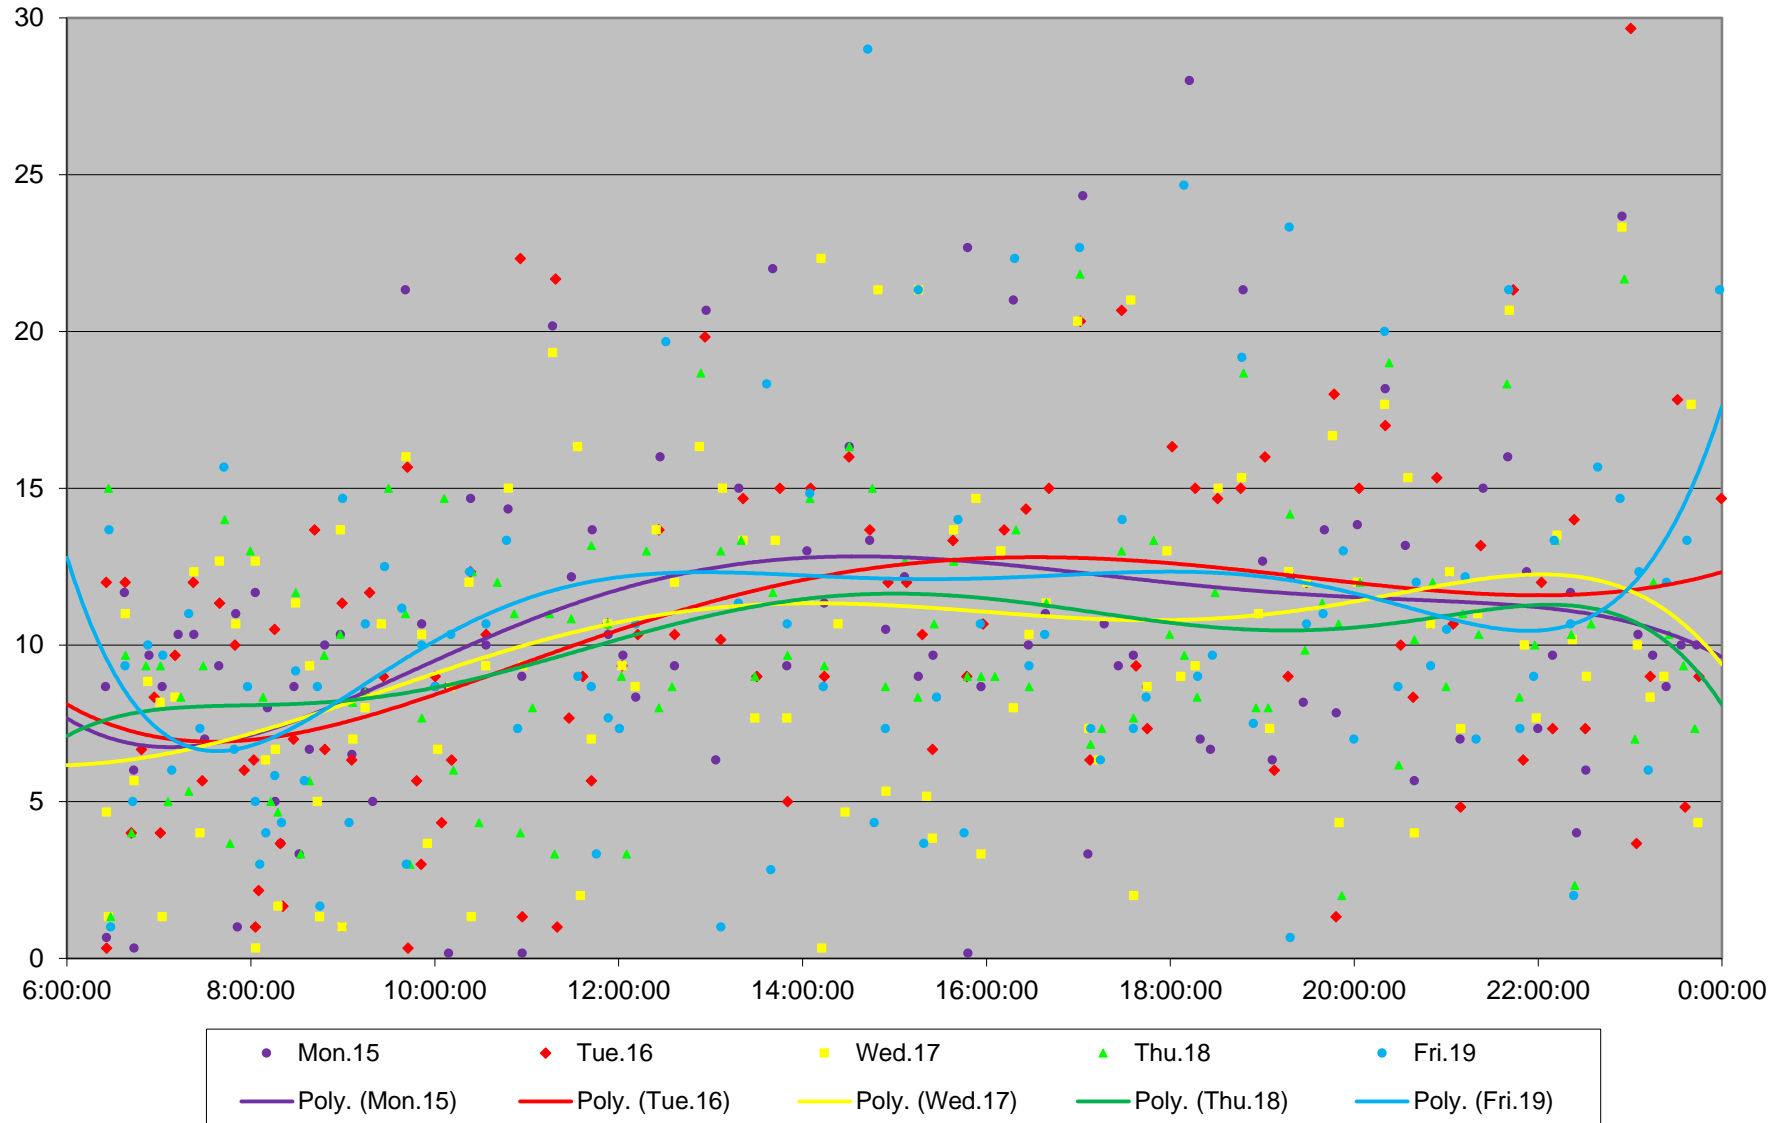

Quartiles Week 1

89 Weston Road Headways at N of Keele Stn Northbound June 2020

89 Weston Road Headways at N of Keele Stn Northbound June 2020

Quartiles Week 2

89 Weston Road Headways at N of Keele Stn Northbound June 2020