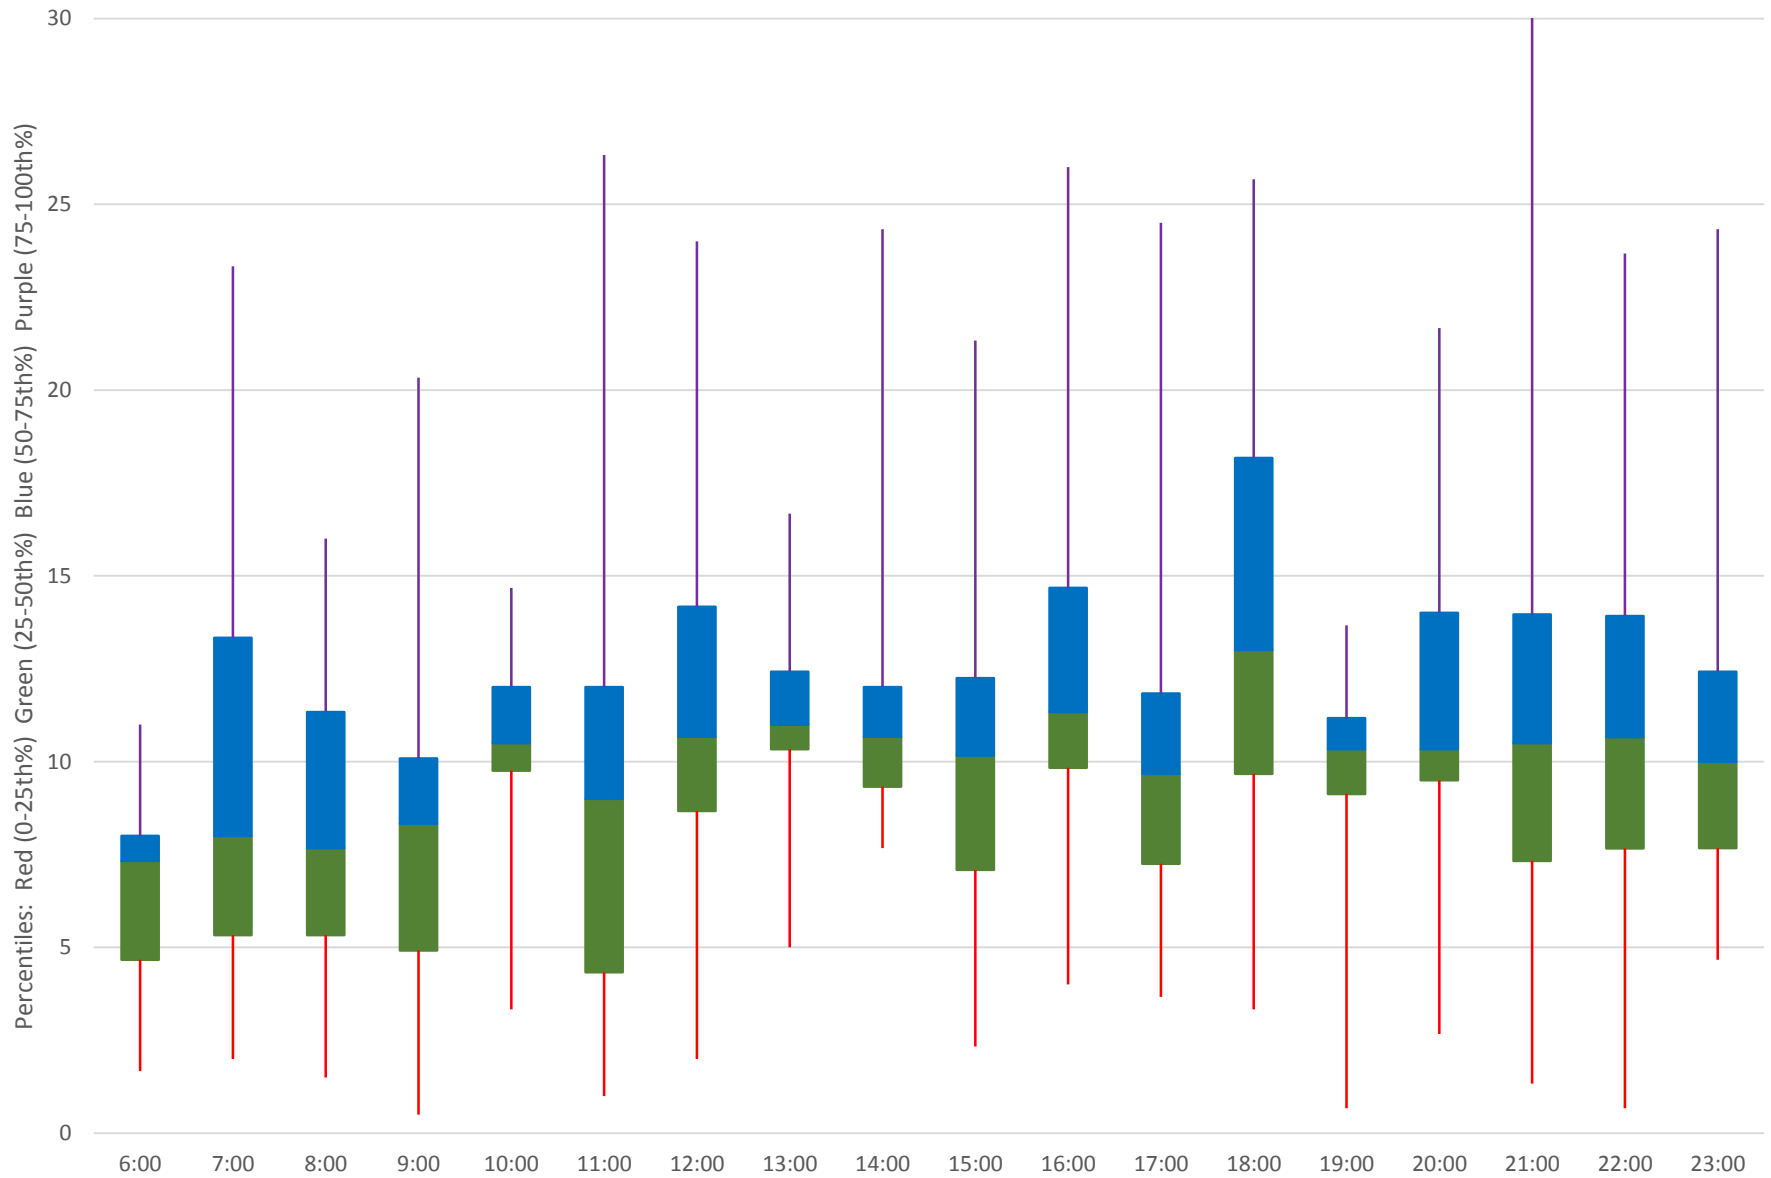

89 Weston Road Headways at N of Keele Stn Northbound June 2020

Quartiles Week 1