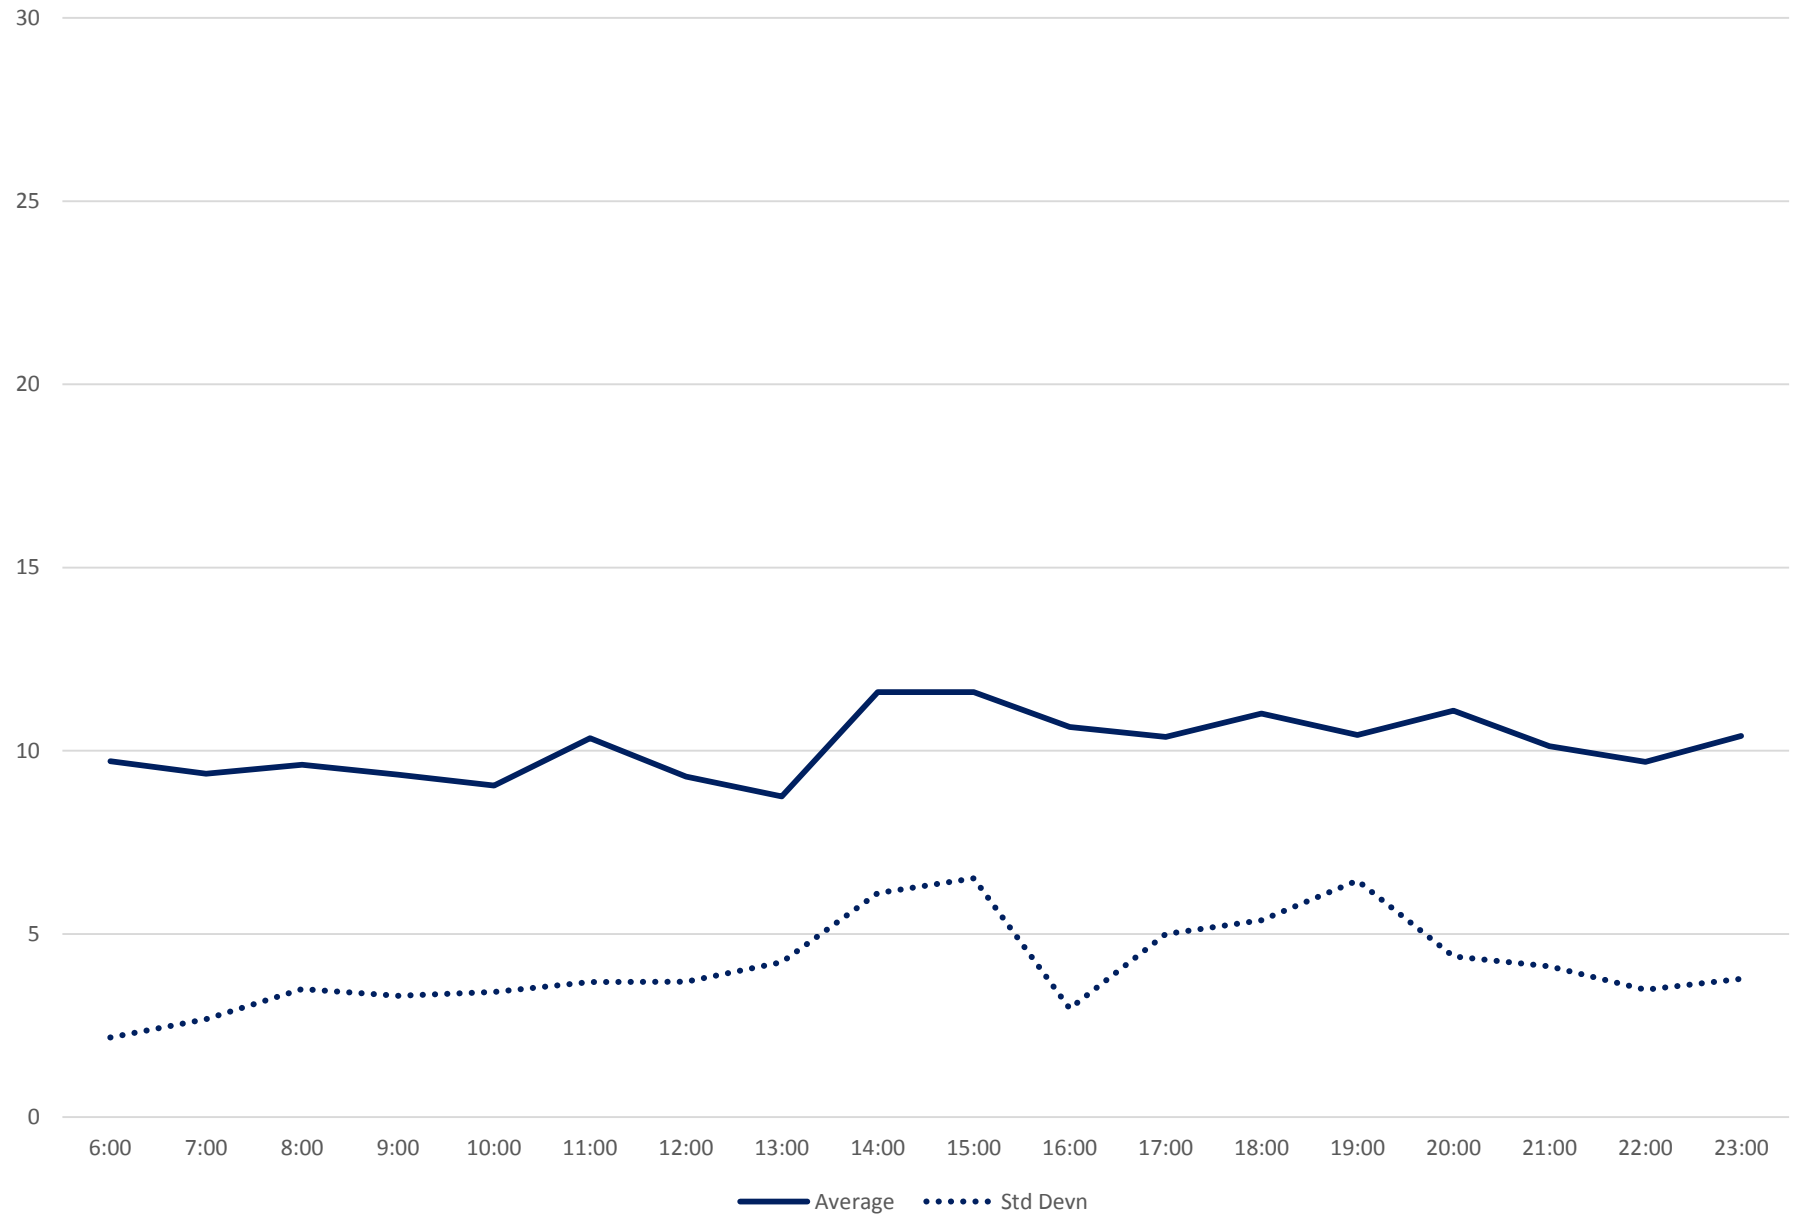

89 Weston Road Headways at N of Keele Stn Northbound June 2020

89 Weston Road Headways at N of Keele Stn Northbound June 2020

Quartiles Saturdays

89 Weston Road Headways at N of Keele Stn Northbound June 2020 Sunday Statistics