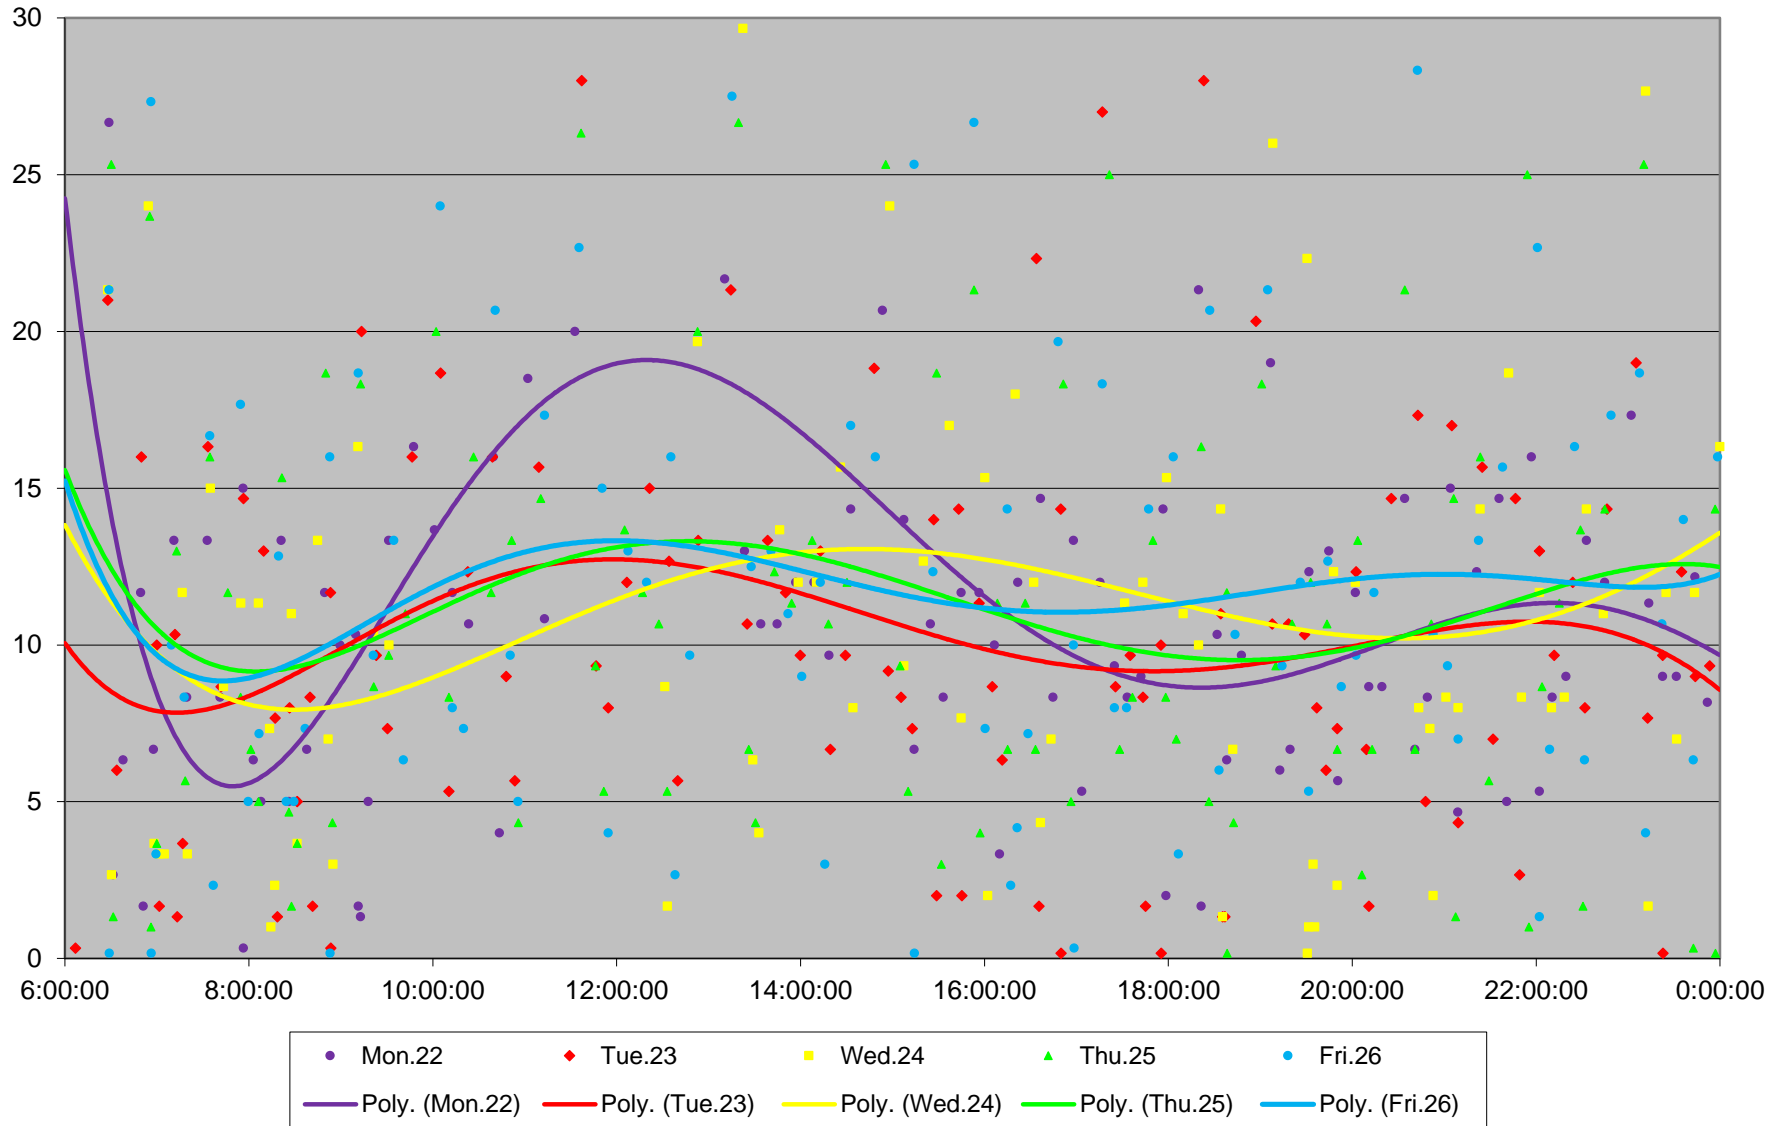

89 Weston Road Headways at Eglinton Northbound June 2020