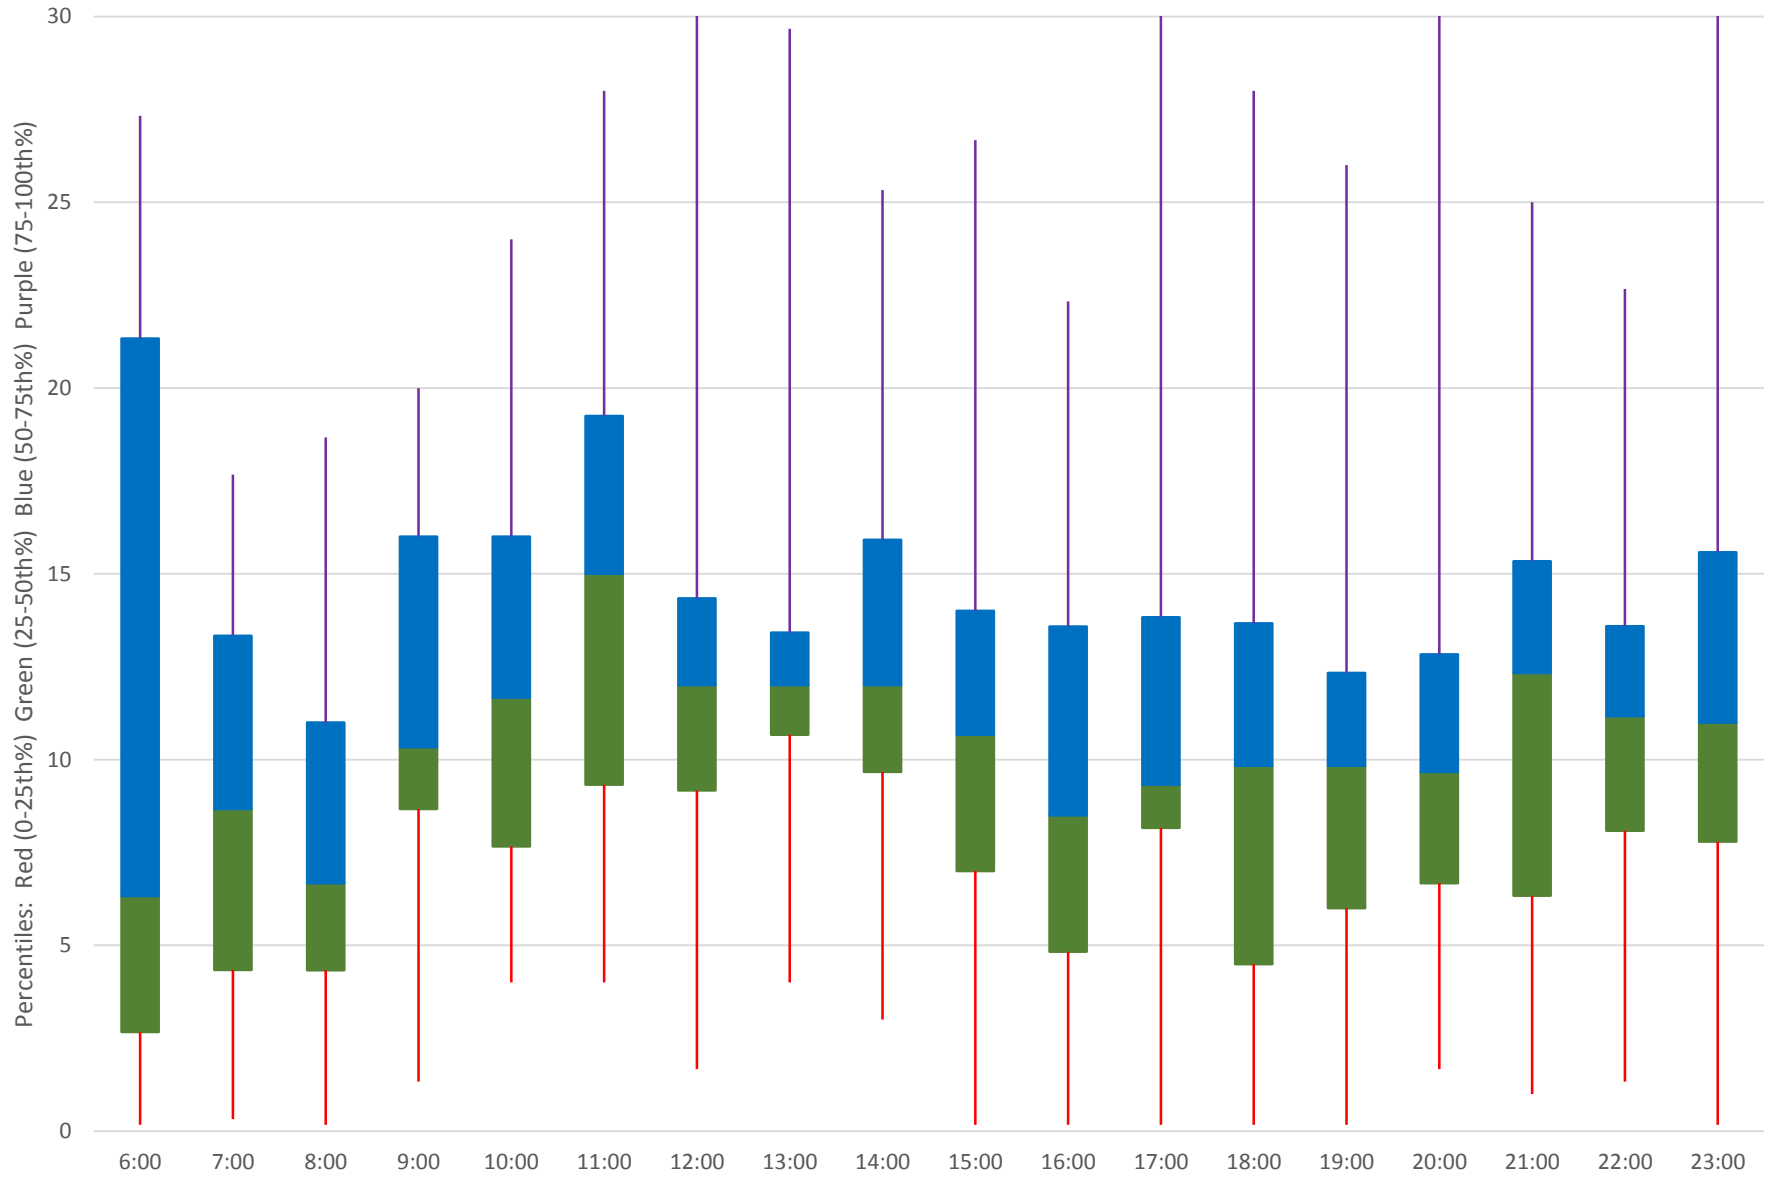

89 Weston Road Headways at Eglinton Northbound June 2020

Quartiles Week 4