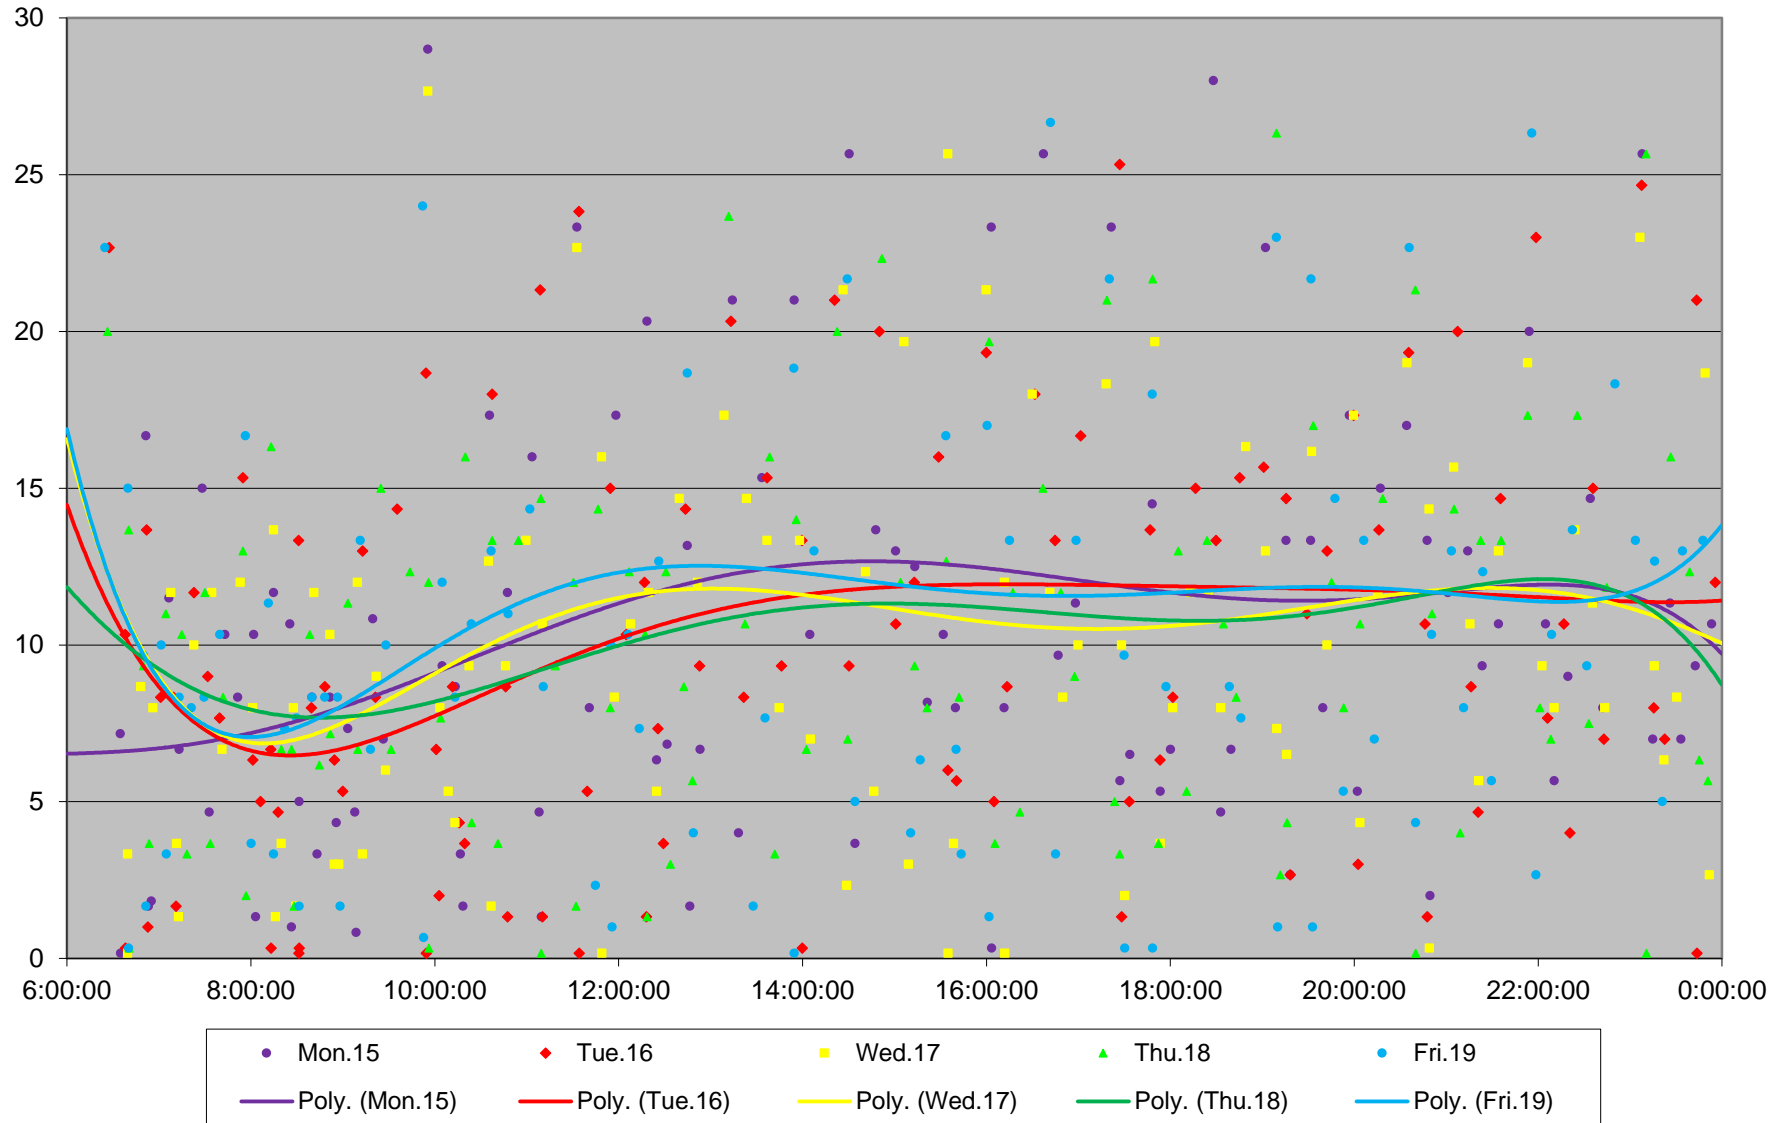

89 Weston Road Headways at Eglinton Northbound June 2020