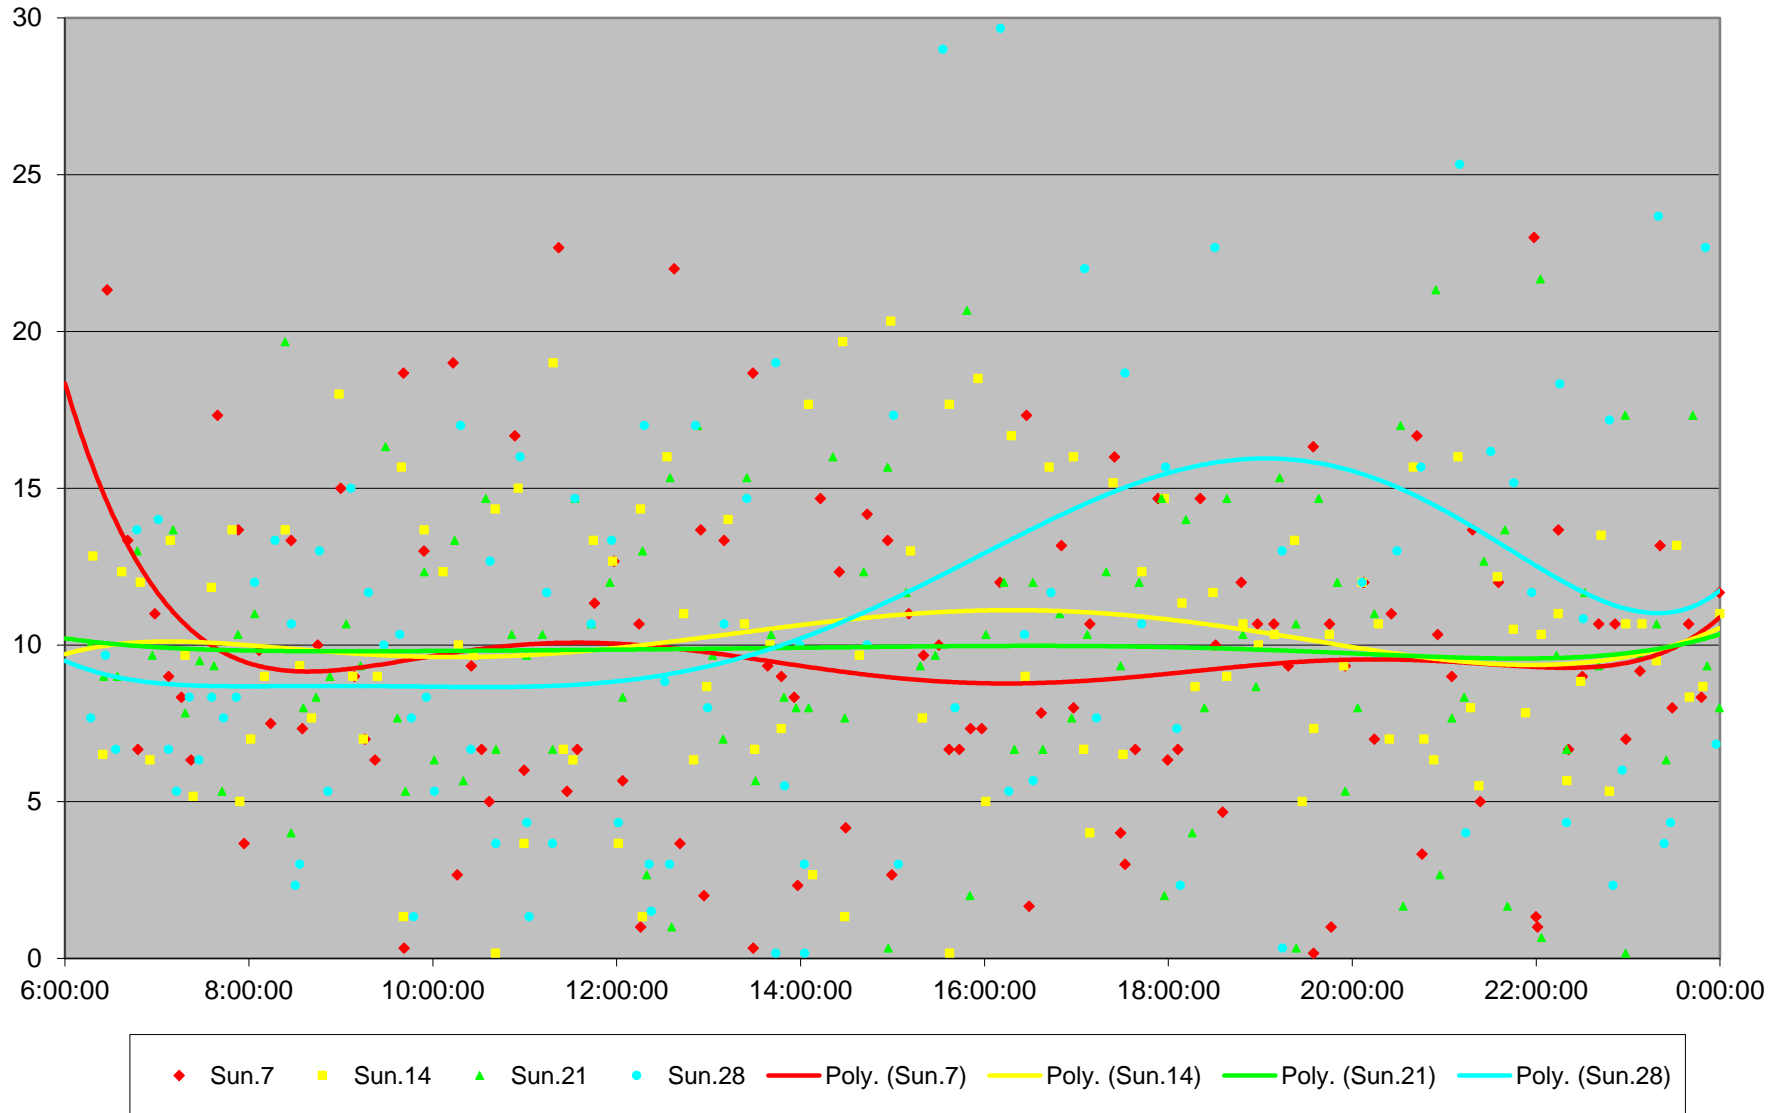

89 Weston Road Headways at Eglinton Northbound June 2020

Quartiles Saturdays

89 Weston Road Headways at Eglinton Northbound June 2020 Sunday Statistics

89 Weston Road Headways at Eglinton Northbound June 2020

89 Weston Road Headways at Eglinton Northbound June 2020

Quartiles Sundays/Holidays