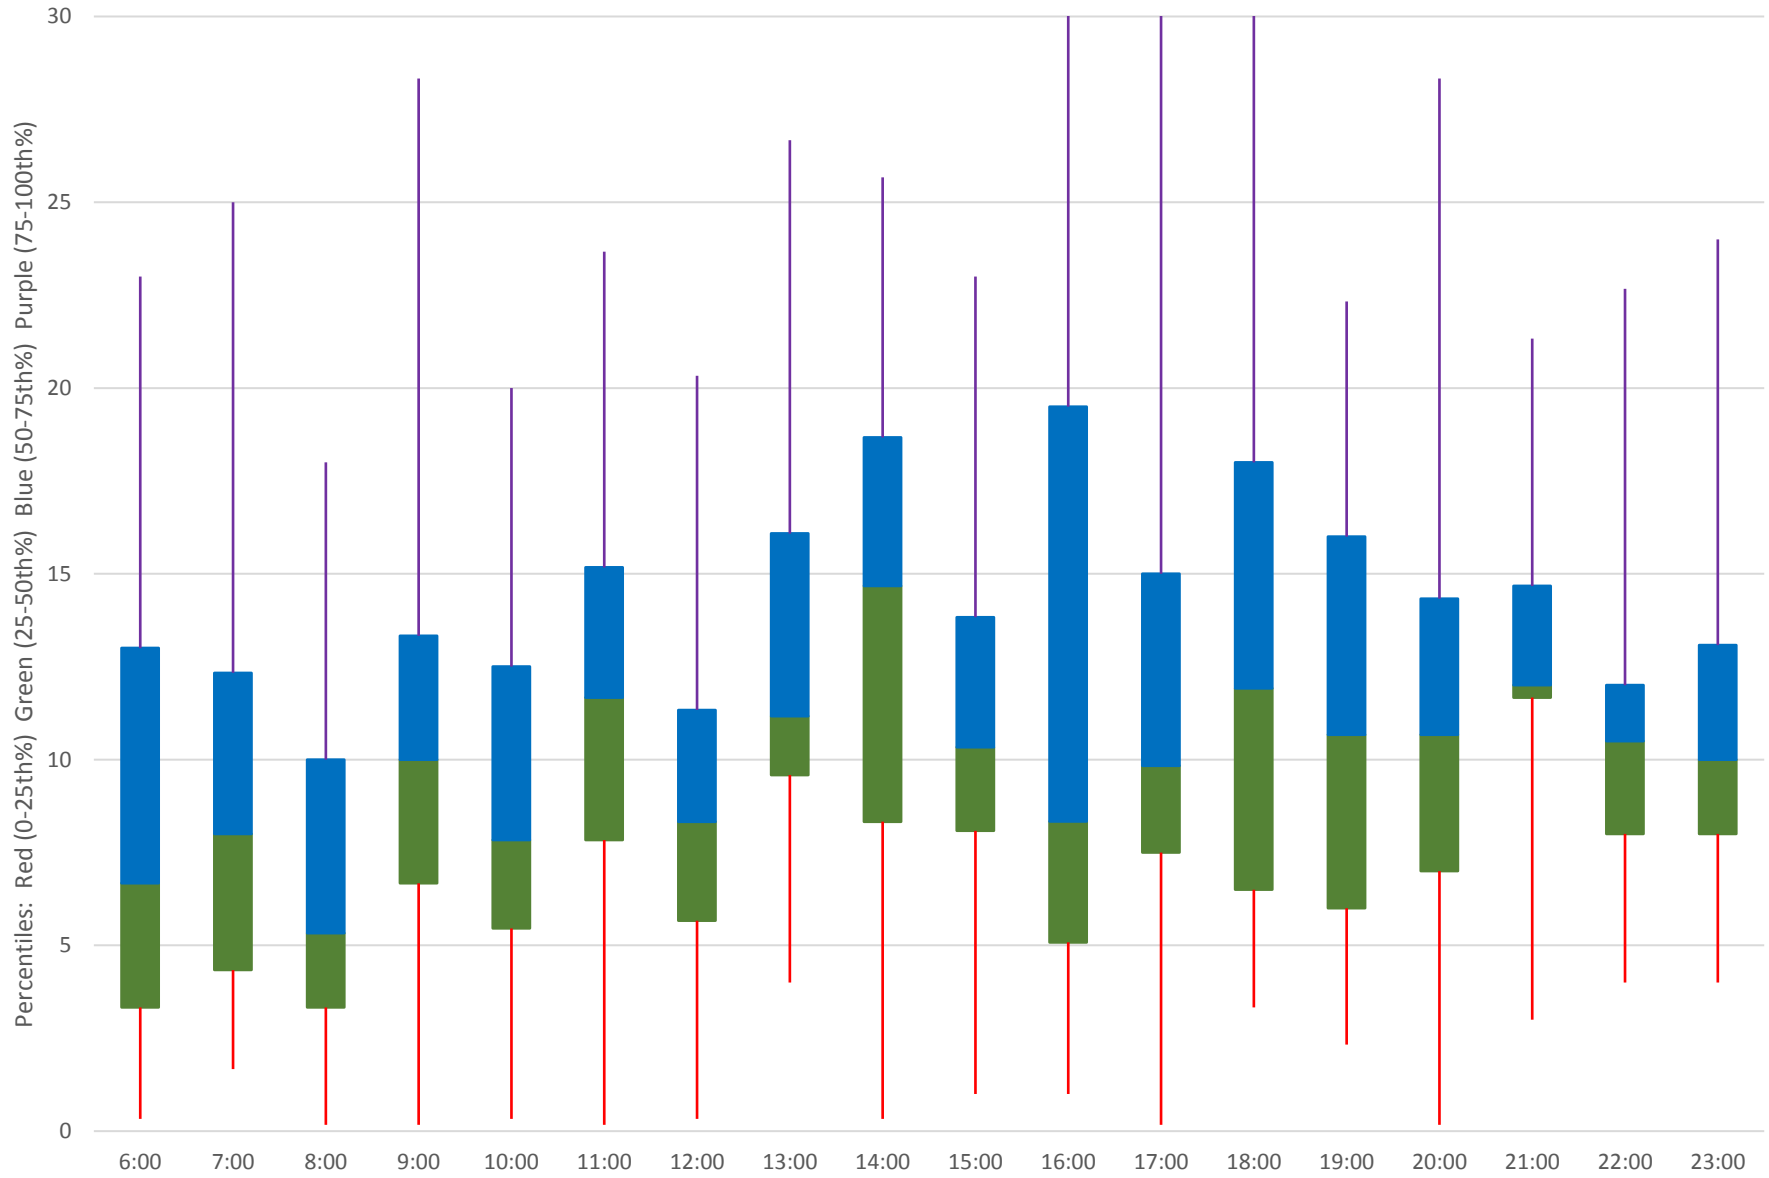

89 Weston Road Headways at Eglinton Northbound June 2020 Quartiles Week 2