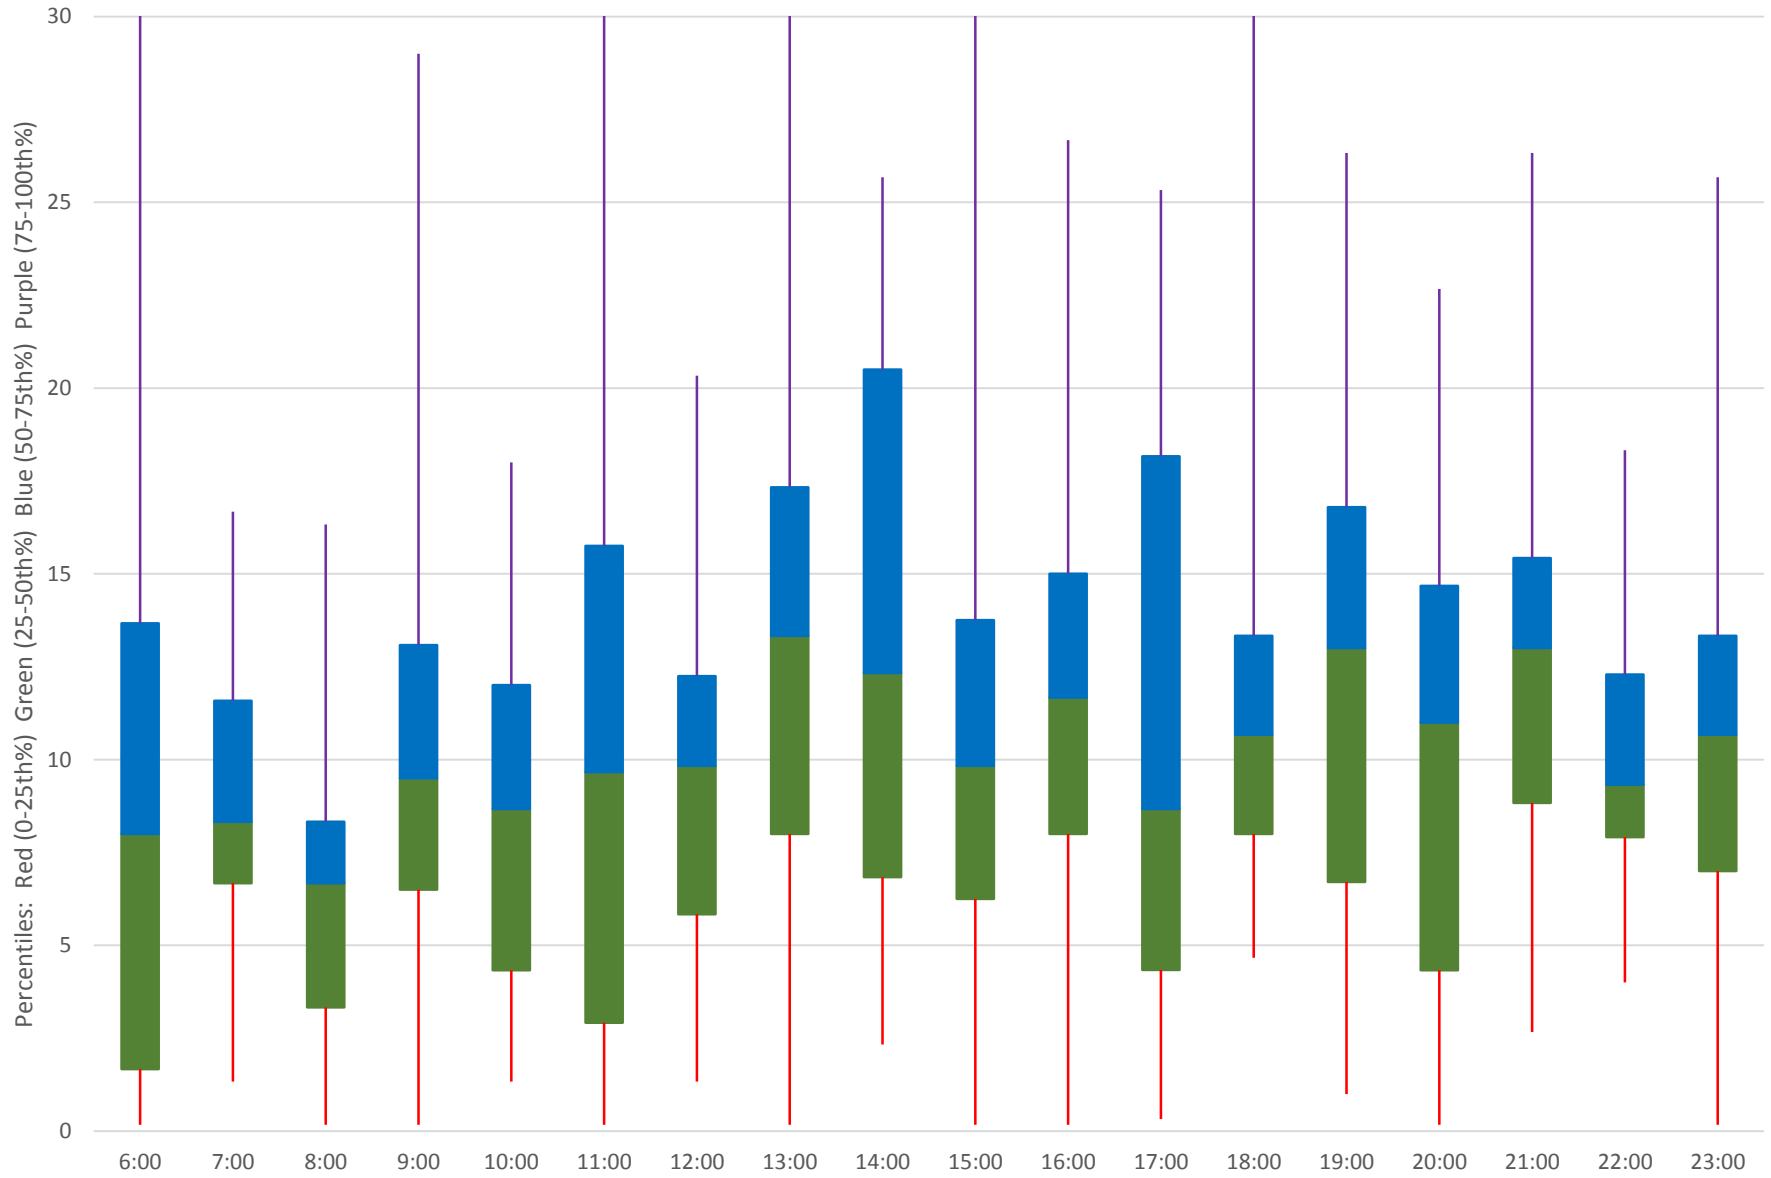

89 Weston Road Headways at Eglinton Northbound June 2020

Quartiles Week 3