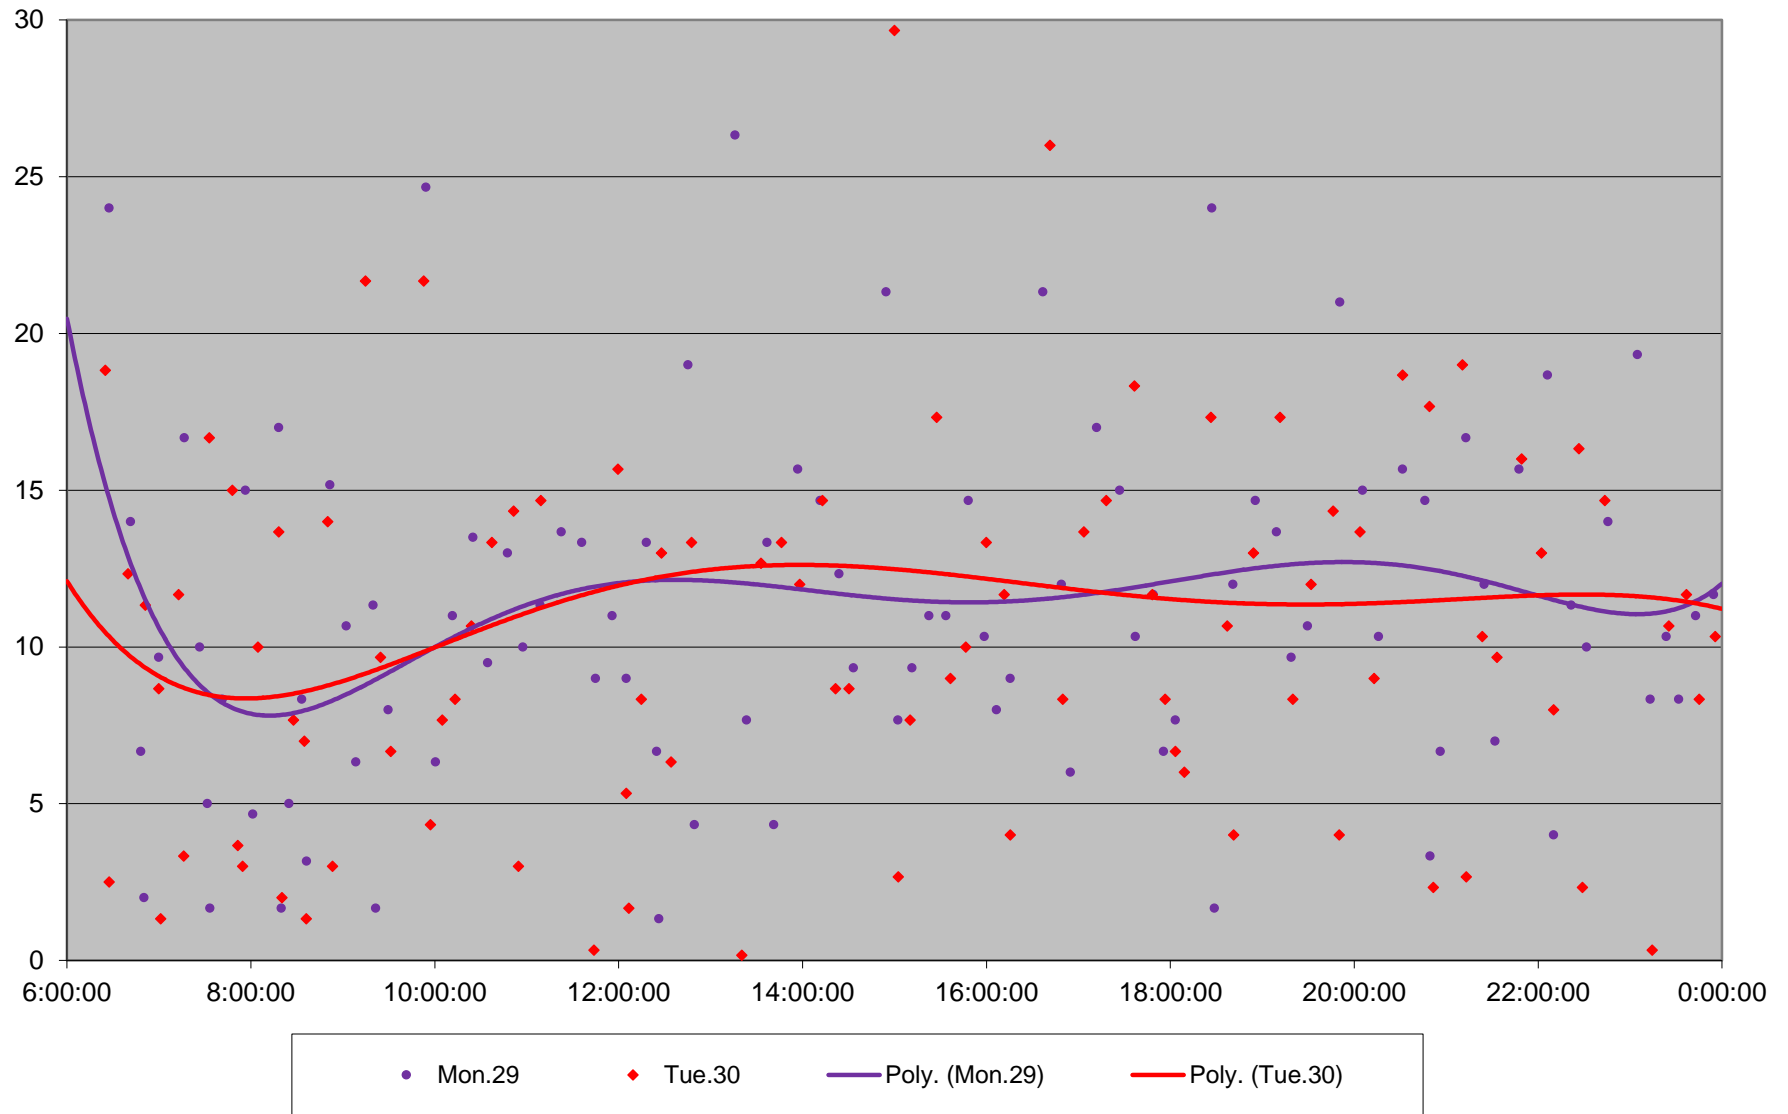

89 Weston Road Headways at Eglinton Northbound June 2020

Quartiles Week 5

89 Weston Road Headways at Eglinton Northbound June 2020 Saturday Statistics

89 Weston Road Headways at Eglinton Northbound June 2020