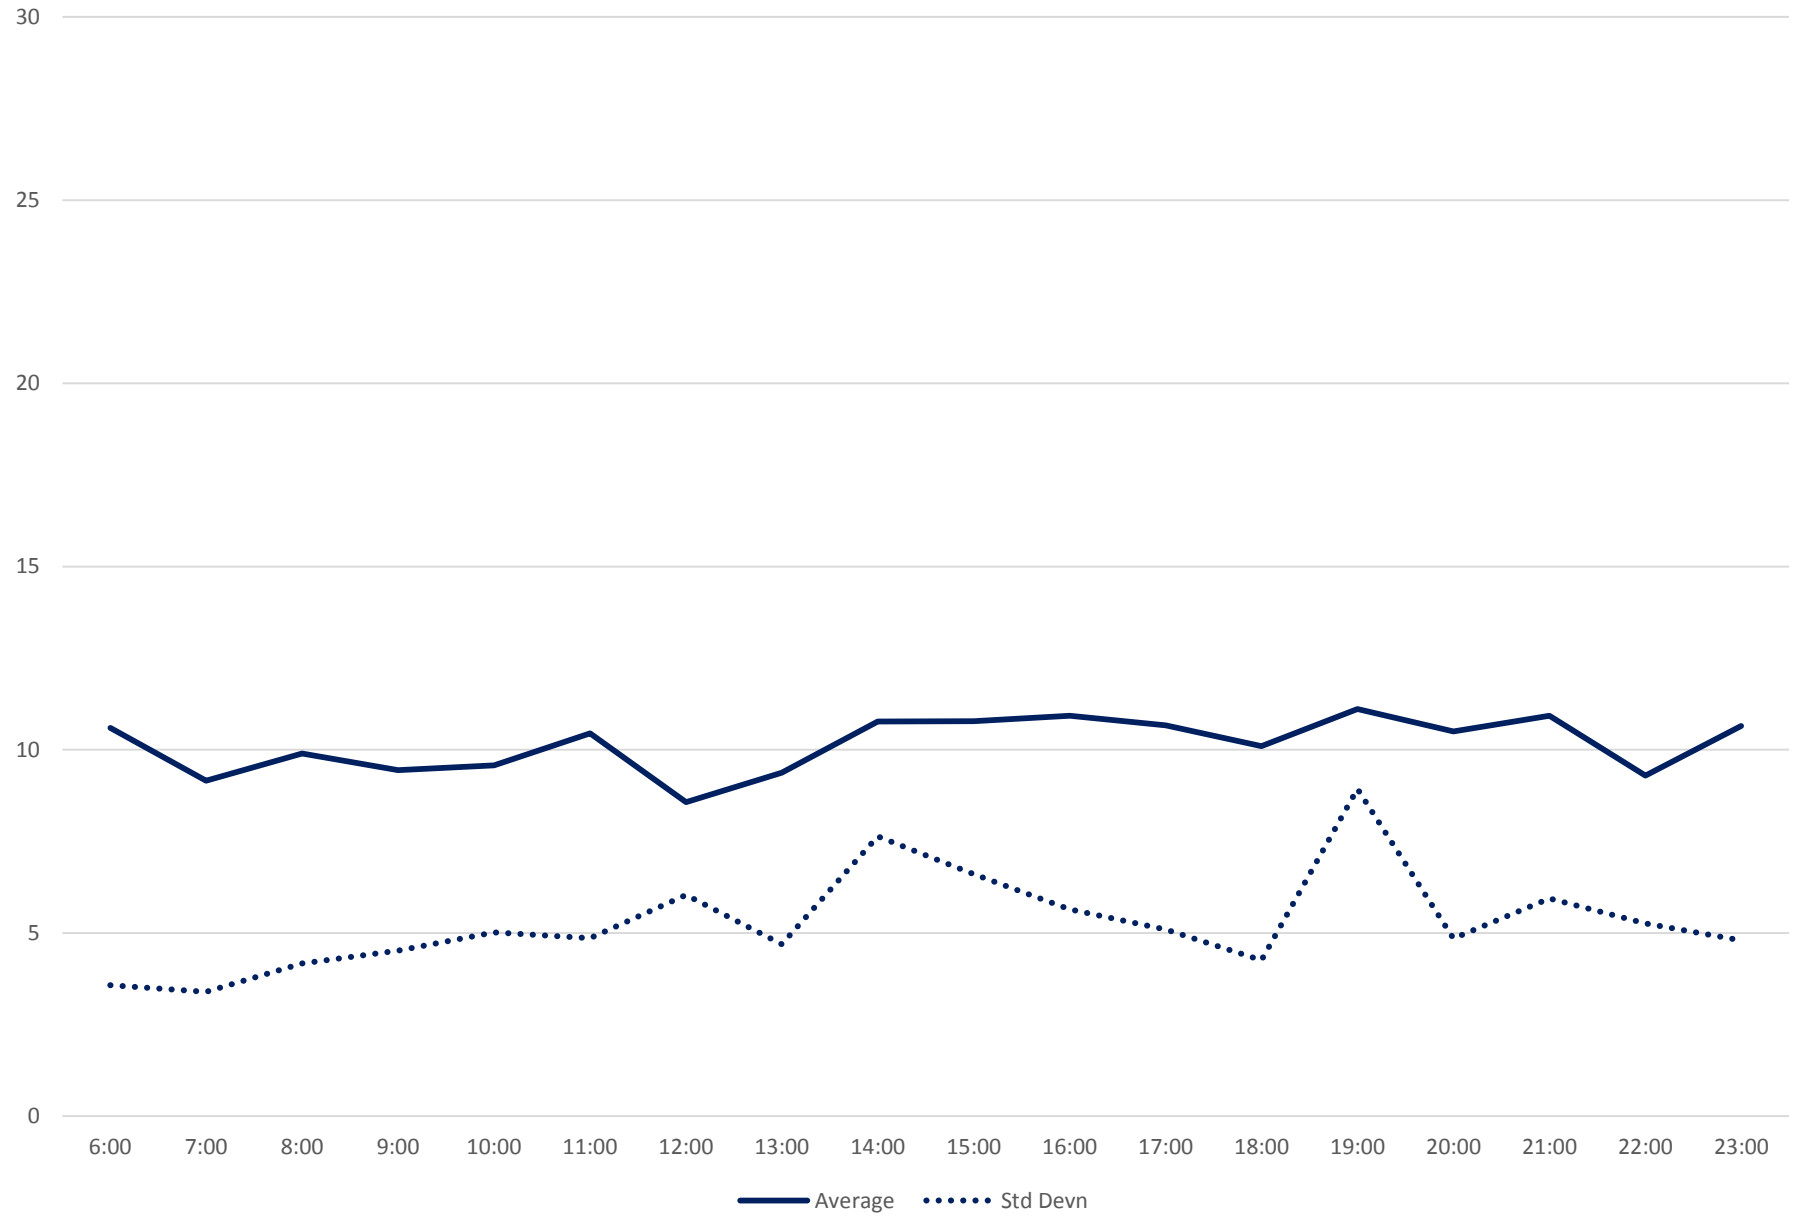

89 Weston Road Headways at Eglinton Northbound June 2020

Quartiles Week 5

89 Weston Road Headways at Eglinton Northbound June 2020 Saturday Statistics

89 Weston Road Headways at Eglinton Northbound June 2020

89 Weston Road Headways at Eglinton Northbound June 2020

Quartiles Saturdays

89 Weston Road Headways at Eglinton Northbound June 2020 Sunday Statistics

89 Weston Road Headways at Eglinton Northbound June 2020