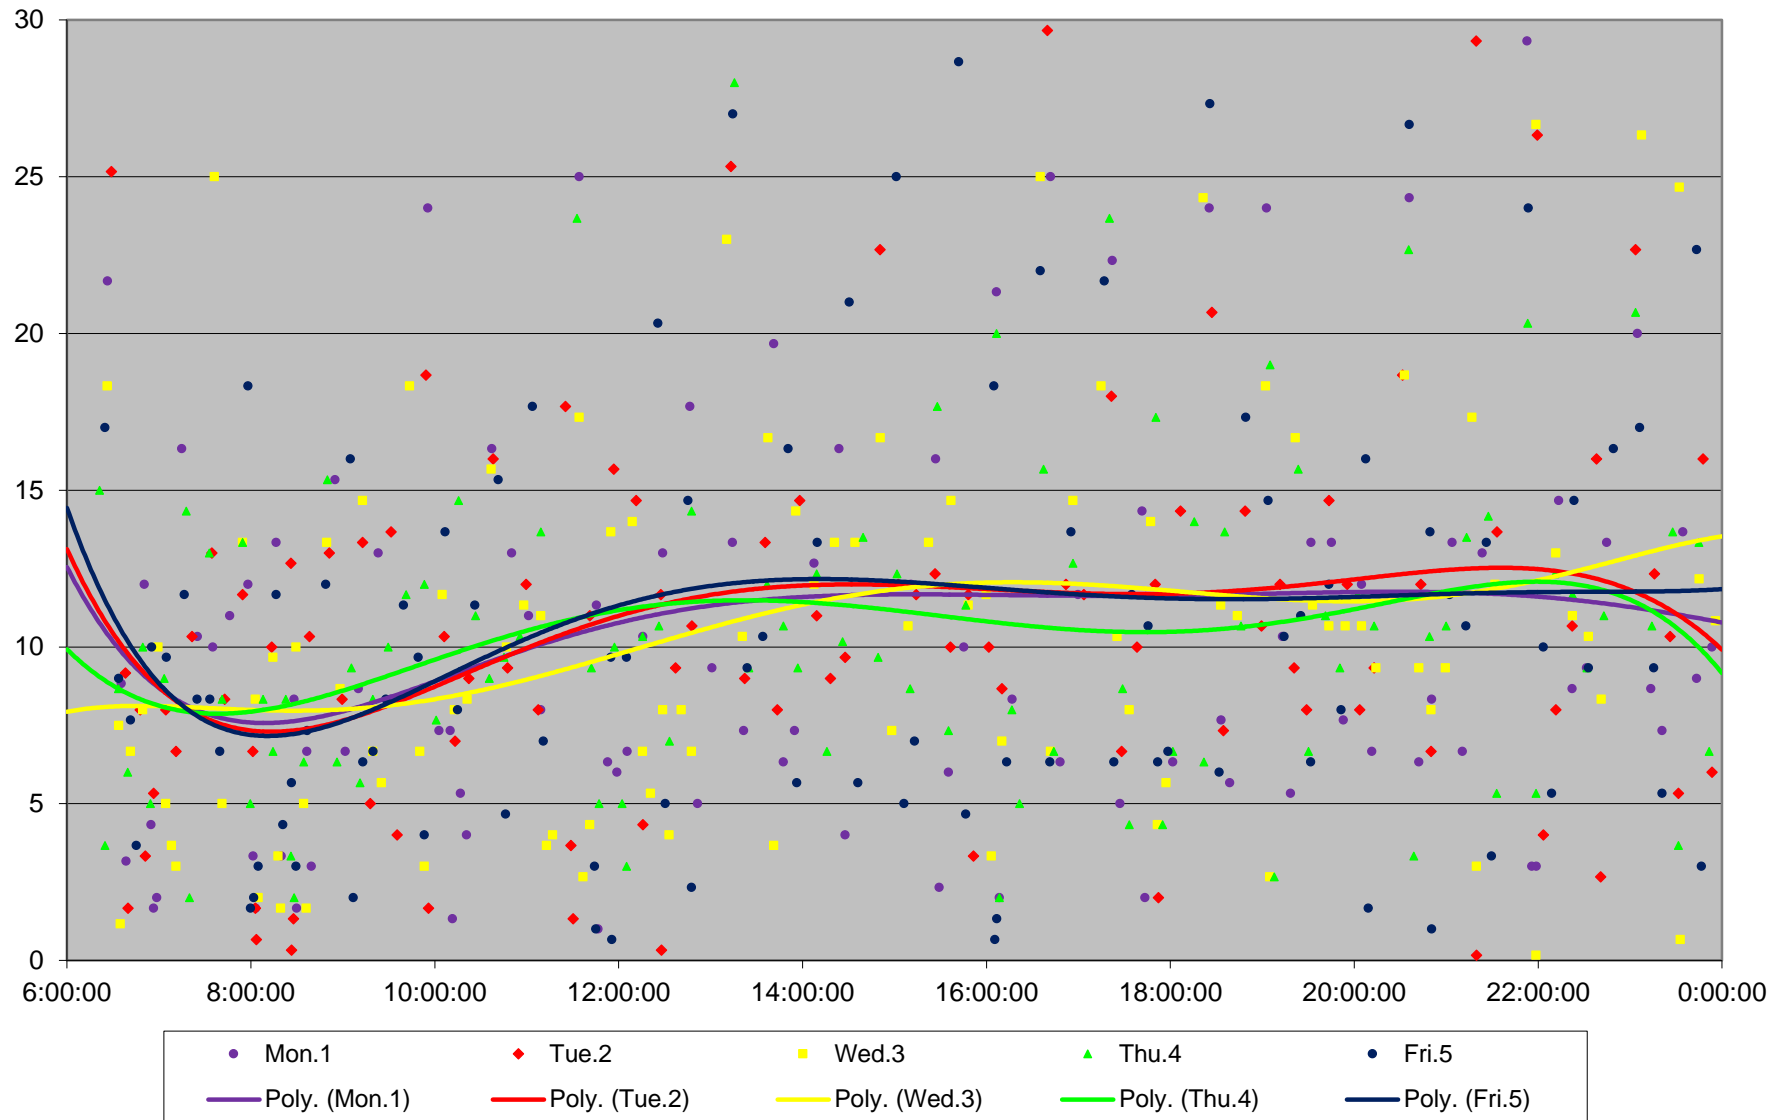

89 Weston Road Headways at Eglinton Northbound June 2020 Weekday Statistics

89 Weston Road Headways at Eglinton Northbound June 2020

89 Weston Road Headways at Eglinton Northbound June 2020

Quartiles Week 1

89 Weston Road Headways at Eglinton Northbound June 2020

89 Weston Road Headways at Eglinton Northbound June 2020 Quartiles Week 2

89 Weston Road Headways at Eglinton Northbound June 2020

89 Weston Road Headways at Eglinton Northbound June 2020