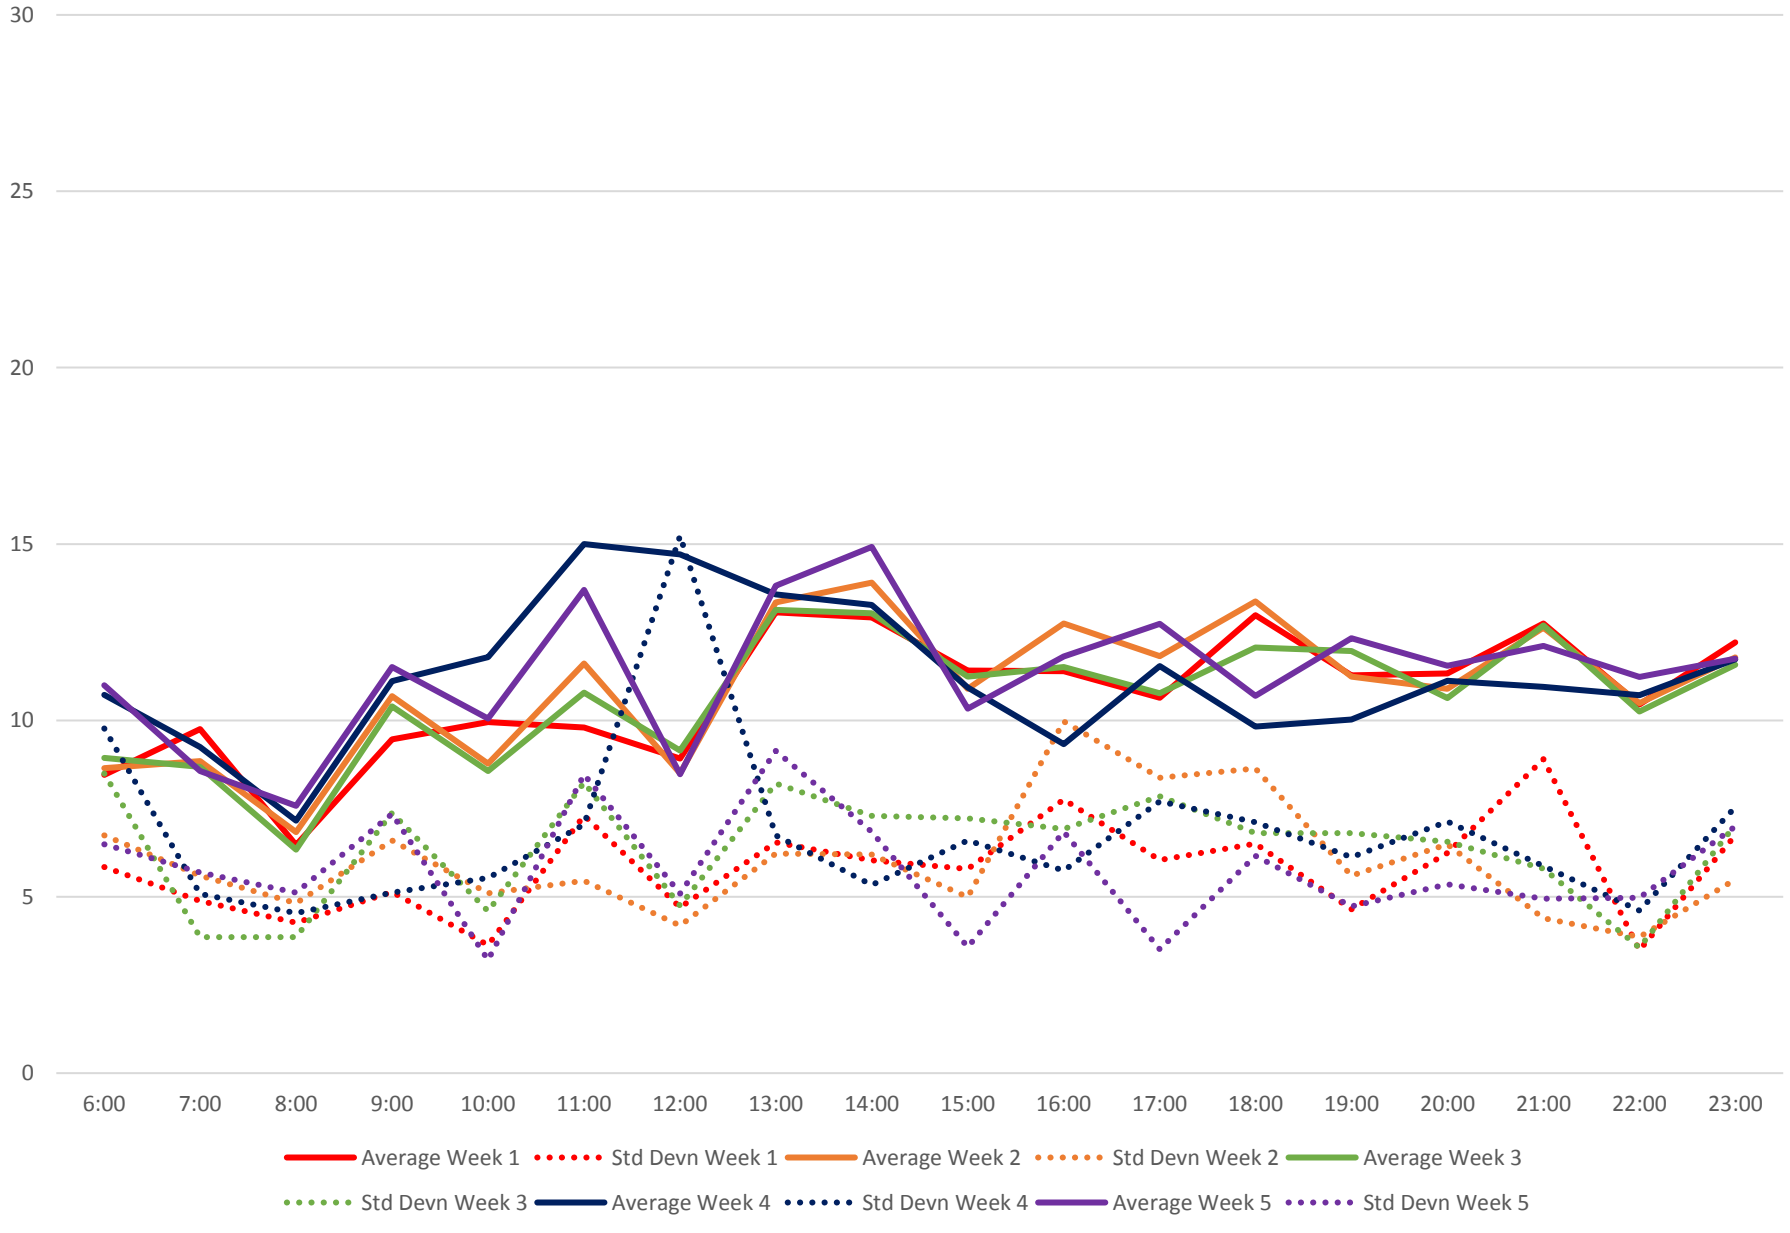

89 Weston Road Headways at Eglinton Northbound June 2020 Weekday Statistics

89 Weston Road Headways at Eglinton Northbound June 2020

89 Weston Road Headways at Eglinton Northbound June 2020

Quartiles Week 1

89 Weston Road Headways at Eglinton Northbound June 2020

89 Weston Road Headways at Eglinton Northbound June 2020 Quartiles Week 2

89 Weston Road Headways at Eglinton Northbound June 2020

89 Weston Road Headways at Eglinton Northbound June 2020

Quartiles Week 3

89 Weston Road Headways at Eglinton Northbound June 2020

89 Weston Road Headways at Eglinton Northbound June 2020

Quartiles Week 4

89 Weston Road Headways at Eglinton Northbound June 2020

89 Weston Road Headways at Eglinton Northbound June 2020

Quartiles Week 5

89 Weston Road Headways at Eglinton Northbound June 2020 Saturday Statistics

89 Weston Road Headways at Eglinton Northbound June 2020