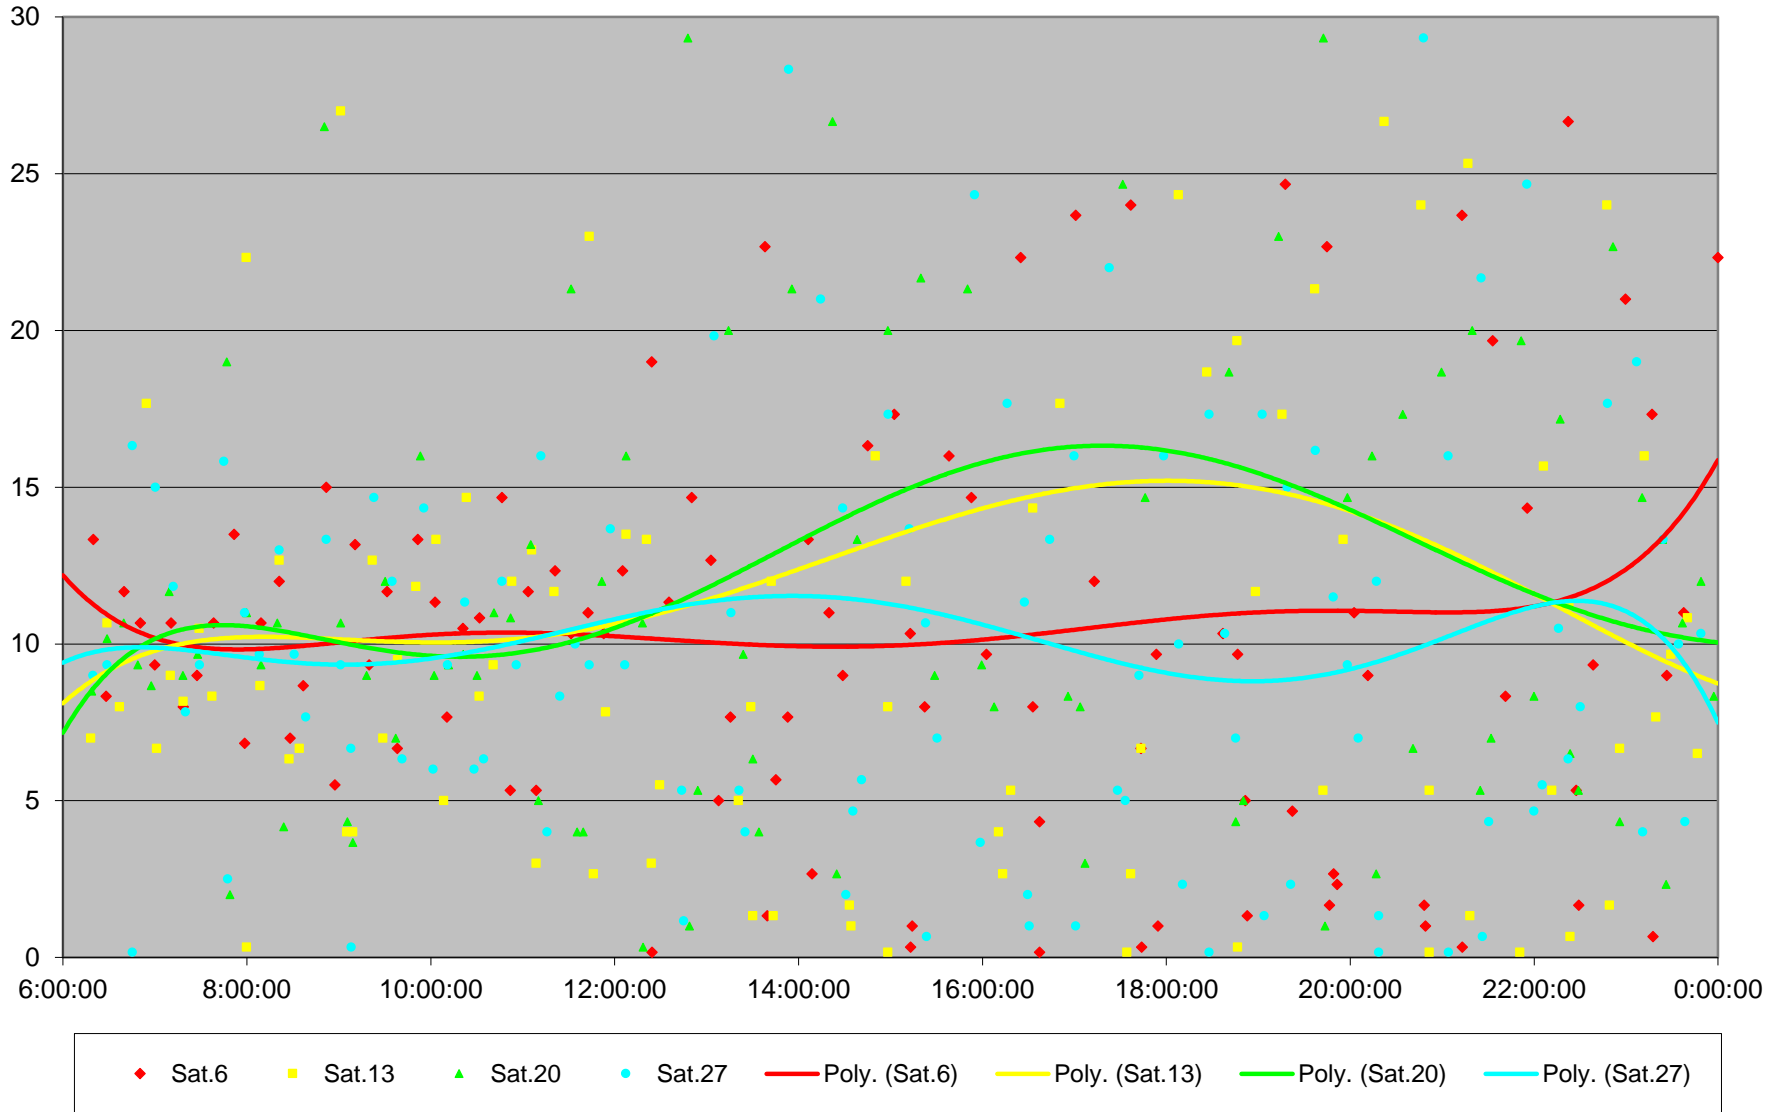

89 Weston Road Headways at Eglinton Northbound June 2020

Quartiles Week 5

89 Weston Road Headways at Eglinton Northbound June 2020 Saturday Statistics

89 Weston Road Headways at Eglinton Northbound June 2020

89 Weston Road Headways at Eglinton Northbound June 2020

Quartiles Saturdays

89 Weston Road Headways at Eglinton Northbound June 2020 Sunday Statistics

89 Weston Road Headways at Eglinton Northbound June 2020