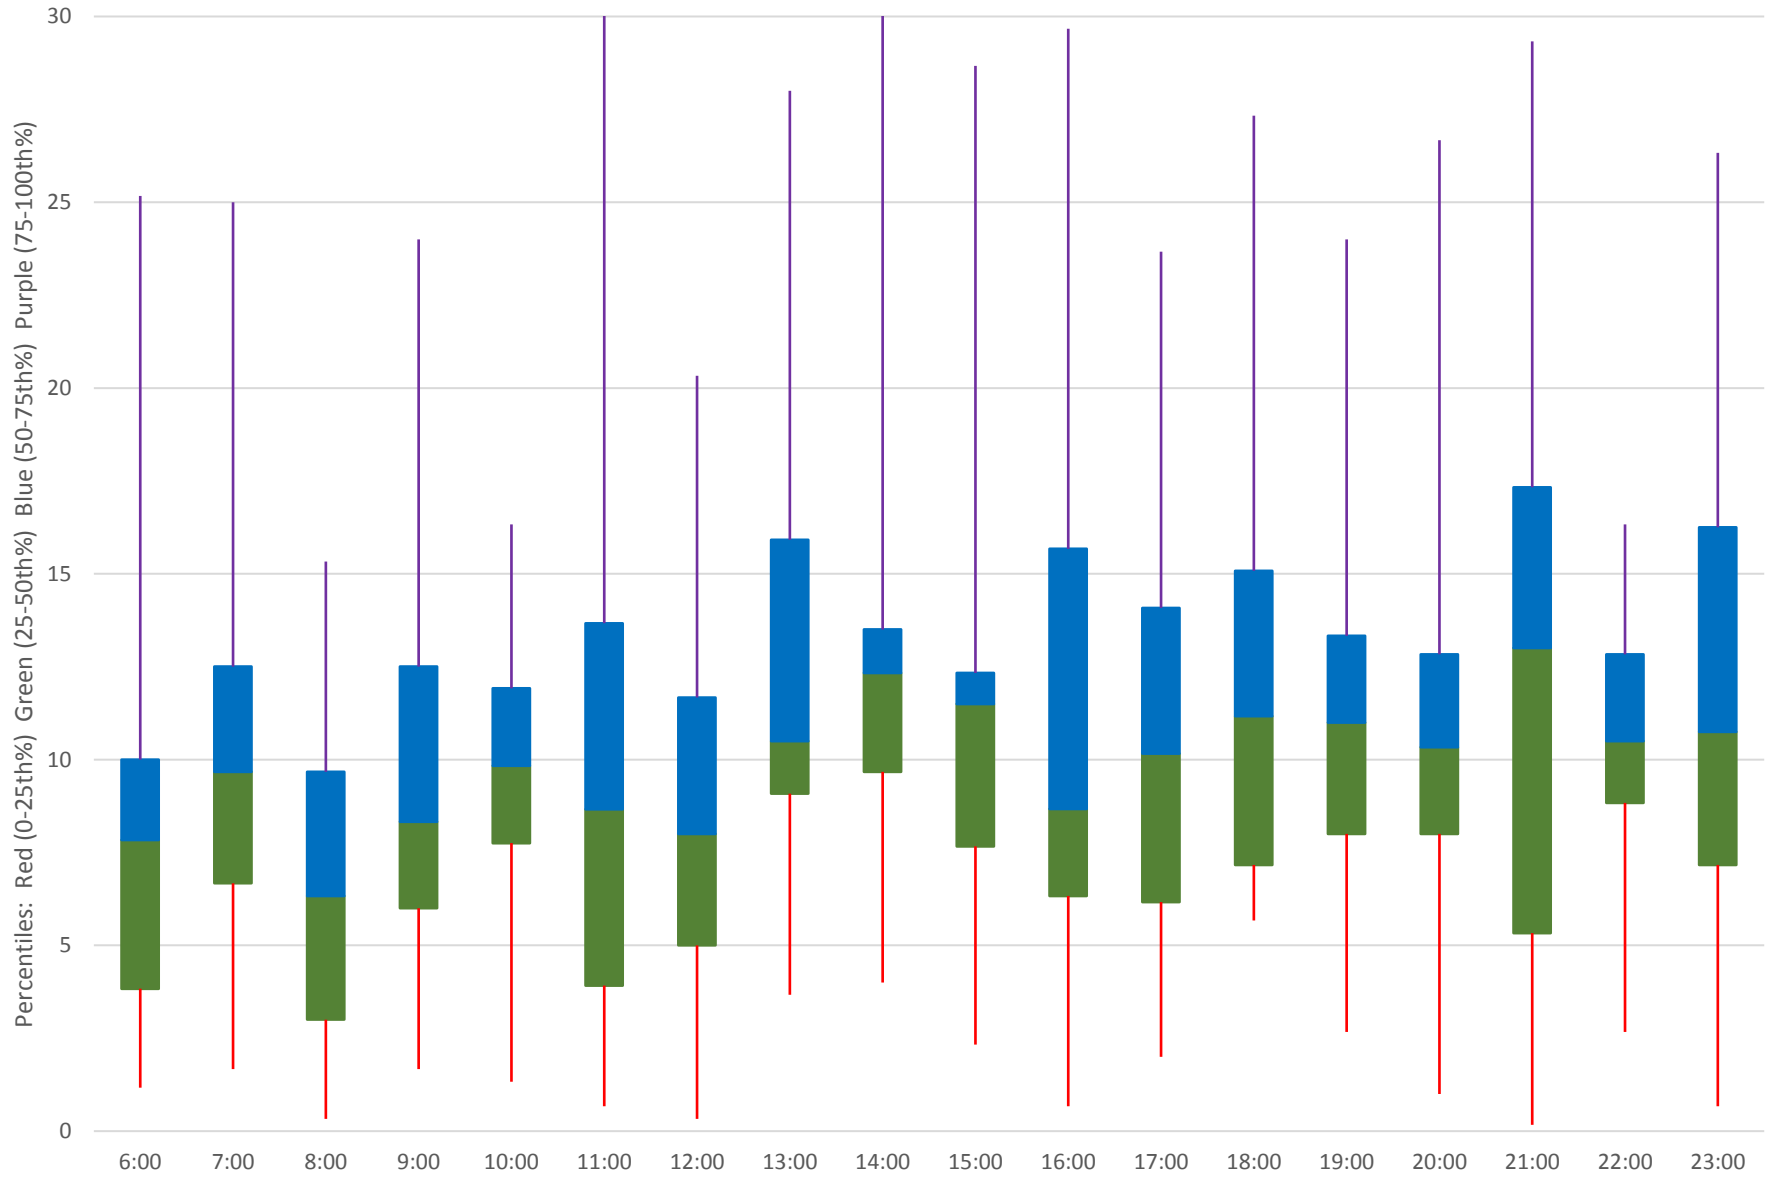

89 Weston Road Headways at Eglinton Northbound June 2020 Weekday Statistics

89 Weston Road Headways at Eglinton Northbound June 2020

89 Weston Road Headways at Eglinton Northbound June 2020

Quartiles Week 1