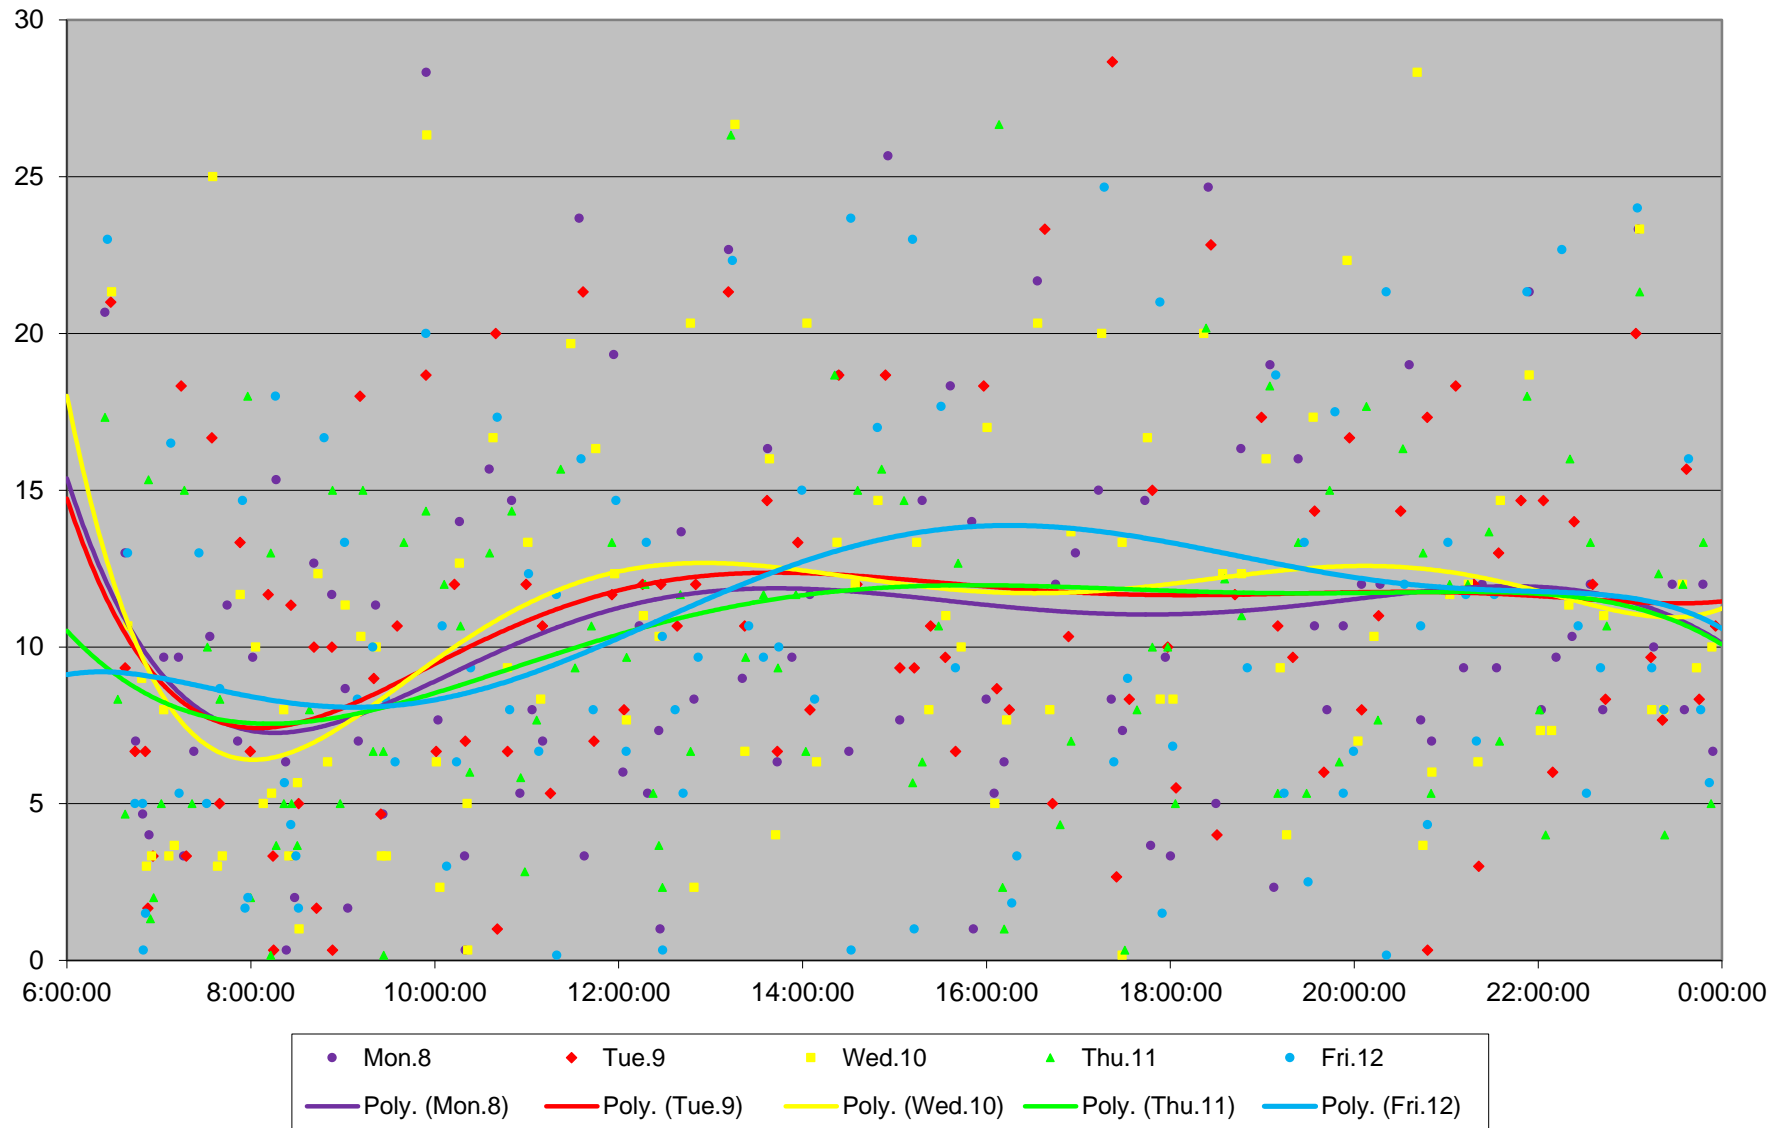

89 Weston Road Headways at Eglinton Northbound June 2020 Weekday Statistics

89 Weston Road Headways at Eglinton Northbound June 2020

89 Weston Road Headways at Eglinton Northbound June 2020

Quartiles Week 1

89 Weston Road Headways at Eglinton Northbound June 2020

89 Weston Road Headways at Eglinton Northbound June 2020 Quartiles Week 2

89 Weston Road Headways at Eglinton Northbound June 2020

89 Weston Road Headways at Eglinton Northbound June 2020