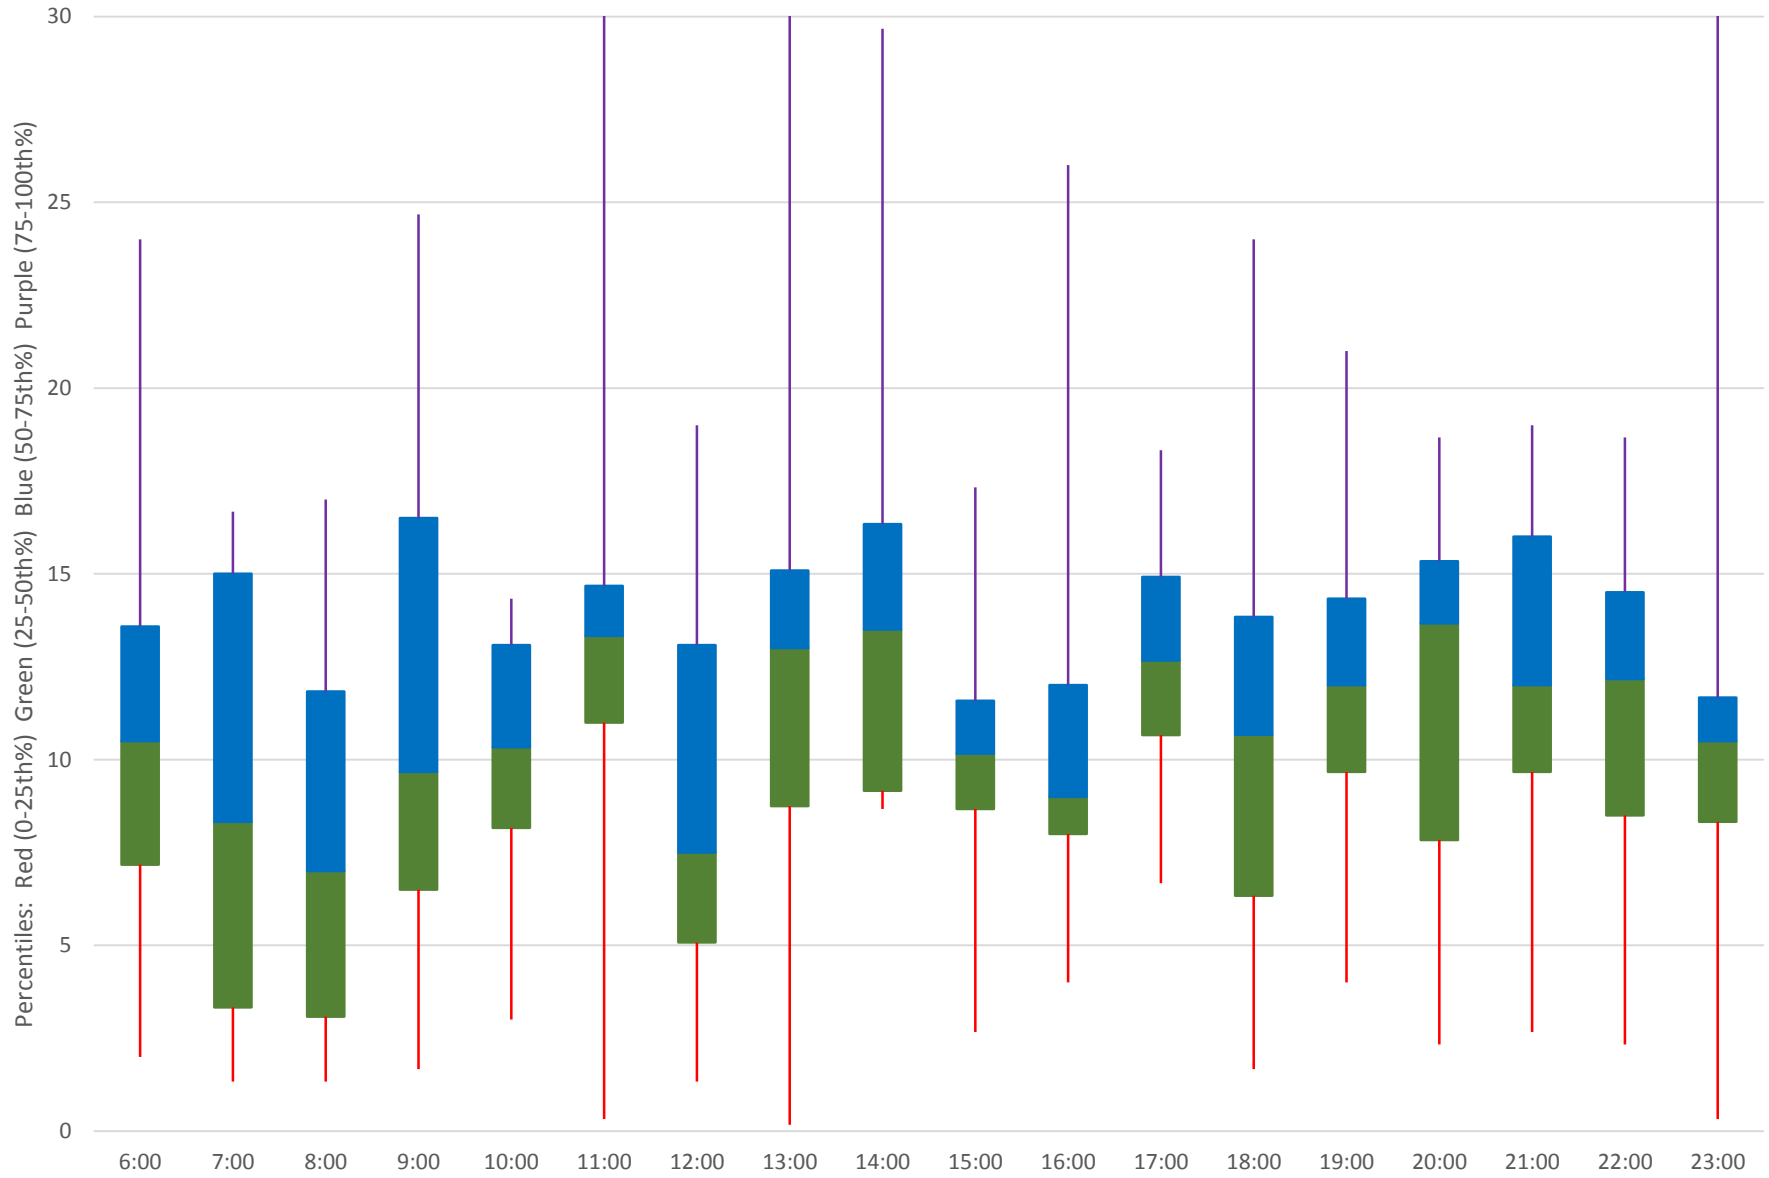

89 Weston Road Headways at Eglinton Northbound June 2020

Quartiles Week 5

89 Weston Road Headways at Eglinton Northbound June 2020 Saturday Statistics

89 Weston Road Headways at Eglinton Northbound June 2020