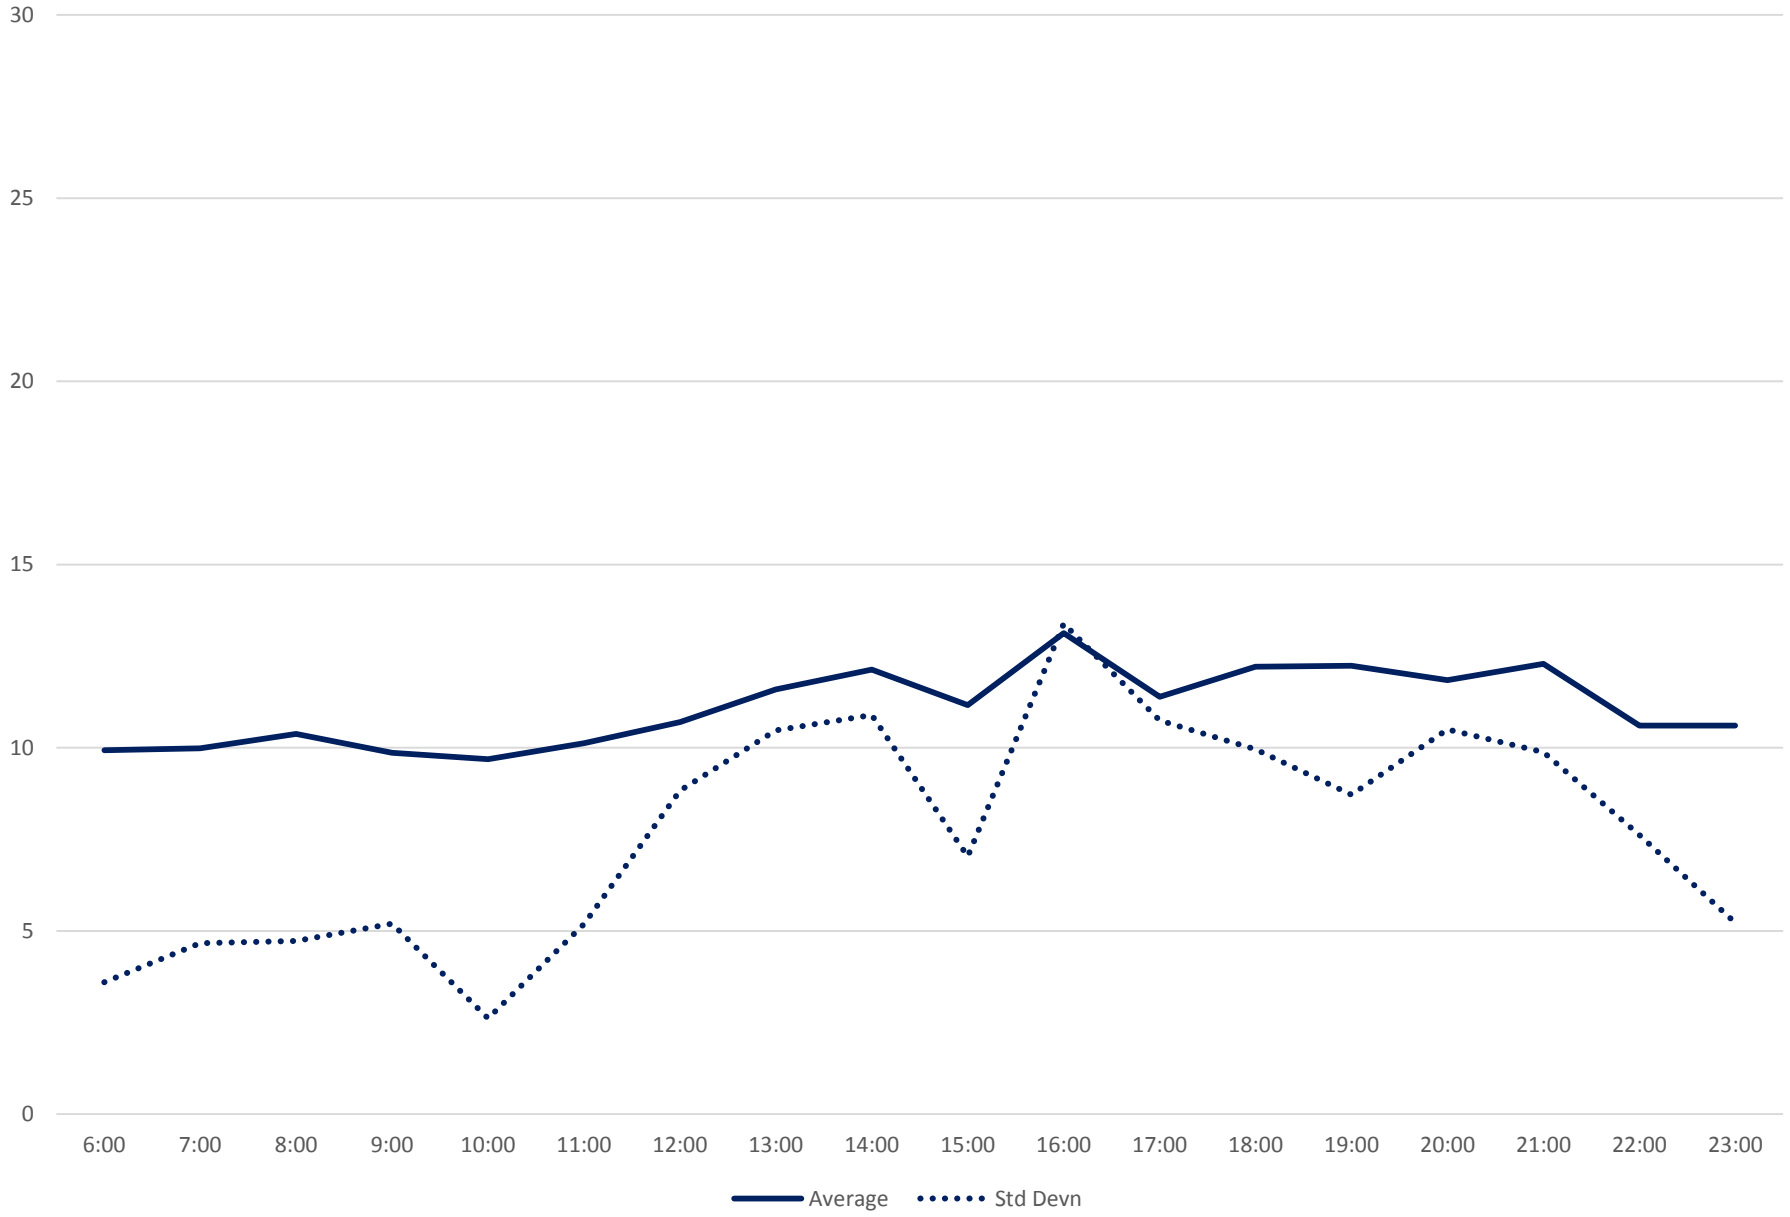

Quartiles Week 3

89 Weston Road Headways at Eglinton Northbound June 2020

89 Weston Road Headways at Eglinton Northbound June 2020

Quartiles Week 4

89 Weston Road Headways at Eglinton Northbound June 2020

89 Weston Road Headways at Eglinton Northbound June 2020

Quartiles Week 5

89 Weston Road Headways at Eglinton Northbound June 2020 Saturday Statistics

89 Weston Road Headways at Eglinton Northbound June 2020

89 Weston Road Headways at Eglinton Northbound June 2020

Quartiles Saturdays

89 Weston Road Headways at Eglinton Northbound June 2020 Sunday Statistics

89 Weston Road Headways at Eglinton Northbound June 2020