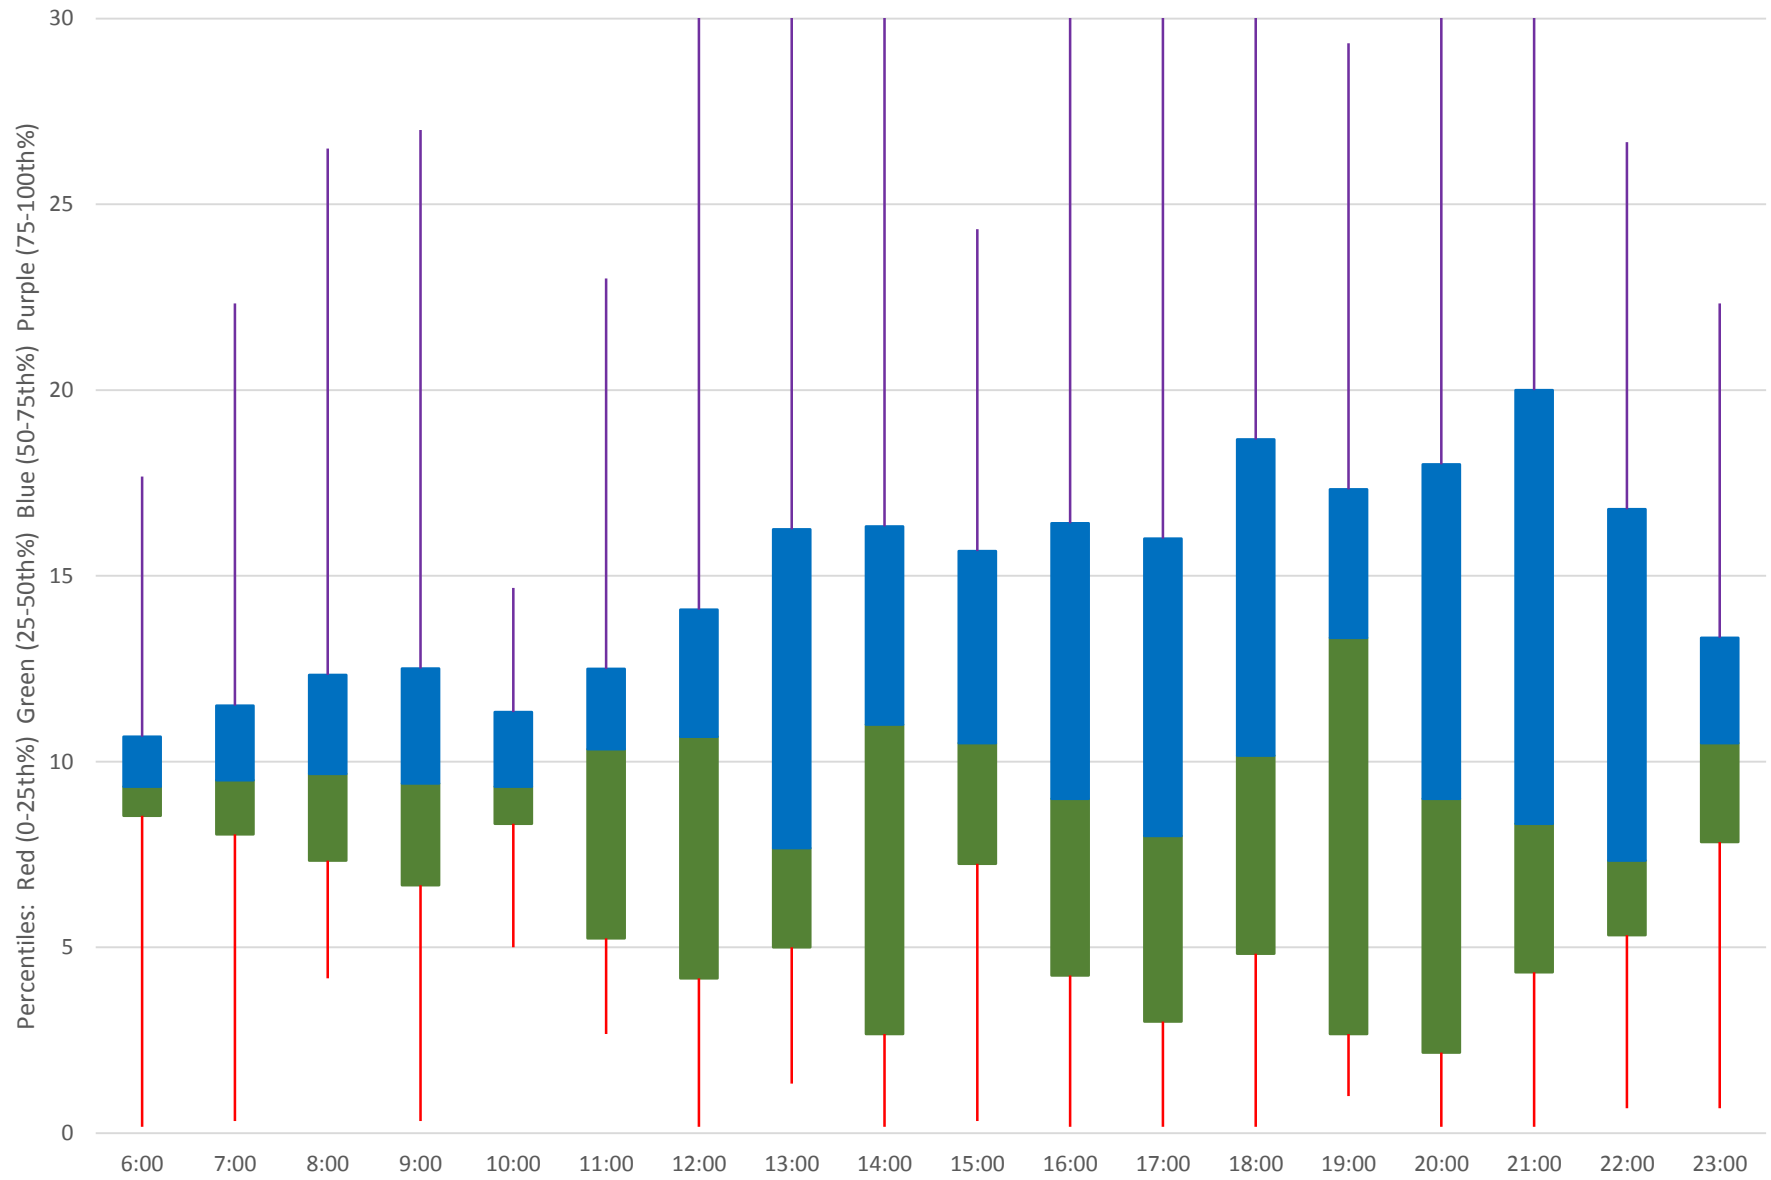

89 Weston Road Headways at Eglinton Northbound June 2020

Quartiles Week 5

89 Weston Road Headways at Eglinton Northbound June 2020 Saturday Statistics

89 Weston Road Headways at Eglinton Northbound June 2020

89 Weston Road Headways at Eglinton Northbound June 2020

Quartiles Saturdays

89 Weston Road Headways at Eglinton Northbound June 2020 Sunday Statistics

89 Weston Road Headways at Eglinton Northbound June 2020