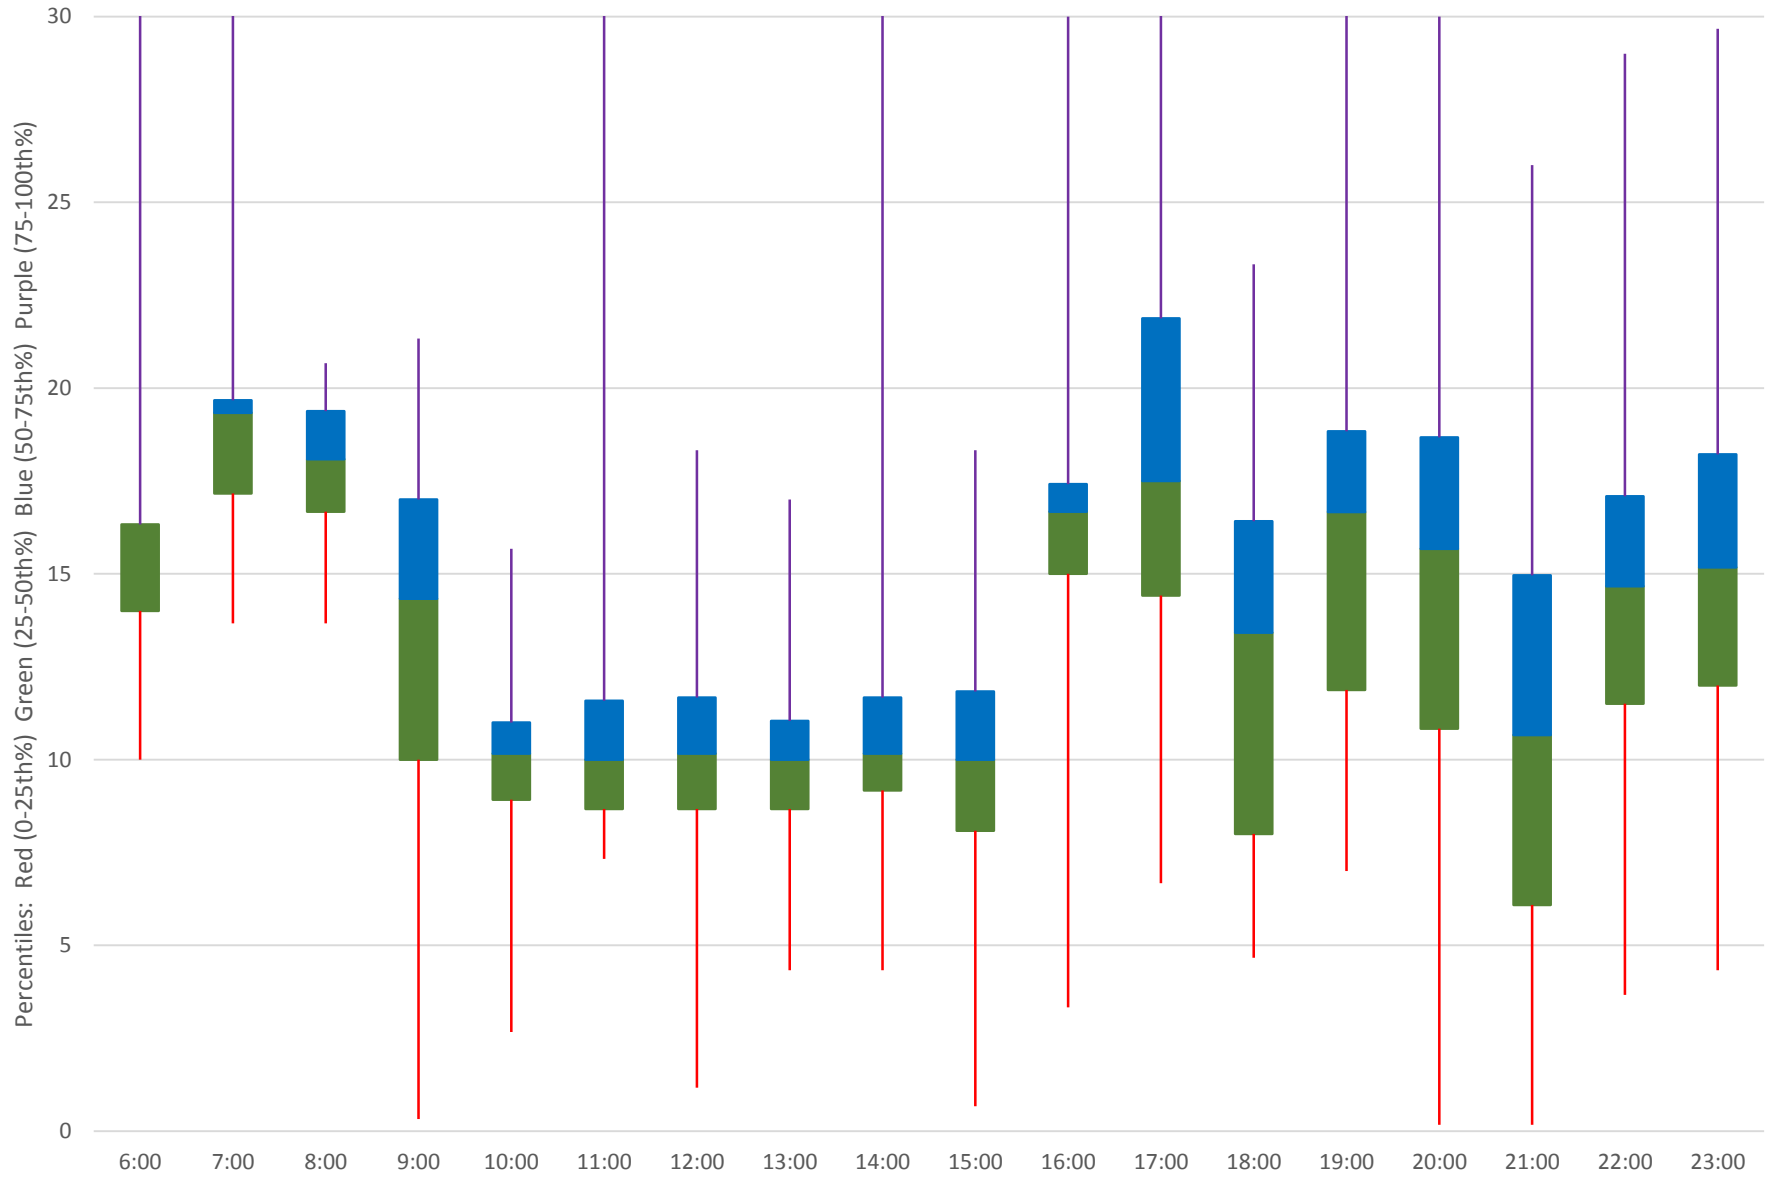

86 Scarborough Headways at Ellesmere Southbound July 2020

86 Scarborough Headways at Ellesmere Southbound July 2020

Quartiles Week 2

86 Scarborough Headways at Ellesmere Southbound July 2020

86 Scarborough Headways at Ellesmere Southbound July 2020 Quartiles Week 3

86 Scarborough Headways at Ellesmere Southbound July 2020

86 Scarborough Headways at Ellesmere Southbound July 2020 Quartiles Week 4

86 Scarborough Headways at Ellesmere Southbound July 2020

86 Scarborough Headways at Ellesmere Southbound July 2020

Quartiles Week 5

86 Scarborough Headways at Ellesmere Southbound July 2020 Saturday Statistics

86 Scarborough Headways at Ellesmere Southbound July 2020

86 Scarborough Headways at Ellesmere Southbound July 2020

Quartiles Saturdays

86 Scarborough Headways at Ellesmere Southbound July 2020 Sunday Statistics

86 Scarborough Headways at Ellesmere Southbound July 2020

86 Scarborough Headways at Ellesmere Southbound July 2020