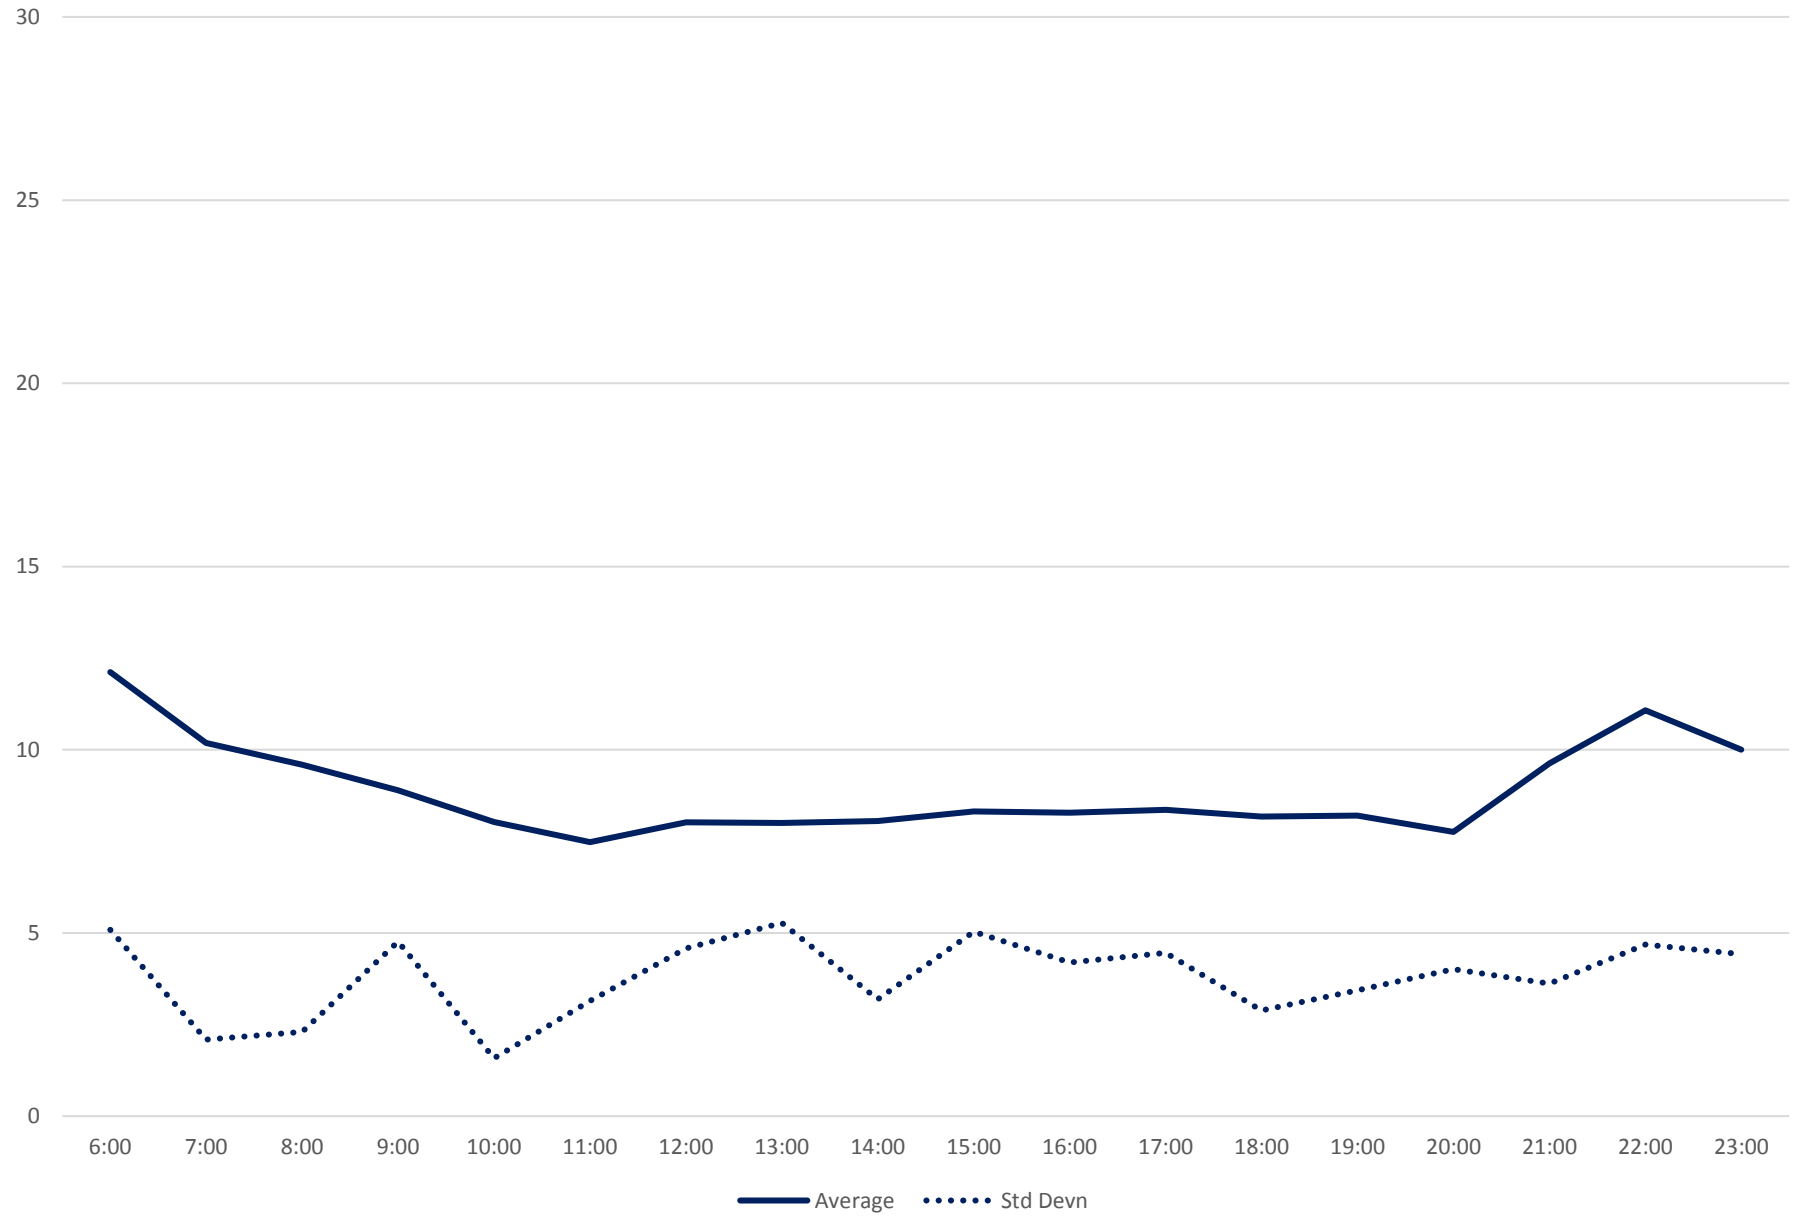

86 Scarborough Headways at Ellesmere Southbound July 2020

86 Scarborough Headways at Ellesmere Southbound July 2020 Quartiles Week 4

86 Scarborough Headways at Ellesmere Southbound July 2020

86 Scarborough Headways at Ellesmere Southbound July 2020

Quartiles Week 5

86 Scarborough Headways at Ellesmere Southbound July 2020 Saturday Statistics

86 Scarborough Headways at Ellesmere Southbound July 2020

86 Scarborough Headways at Ellesmere Southbound July 2020

Quartiles Saturdays

86 Scarborough Headways at Ellesmere Southbound July 2020 Sunday Statistics

86 Scarborough Headways at Ellesmere Southbound July 2020

86 Scarborough Headways at Ellesmere Southbound July 2020