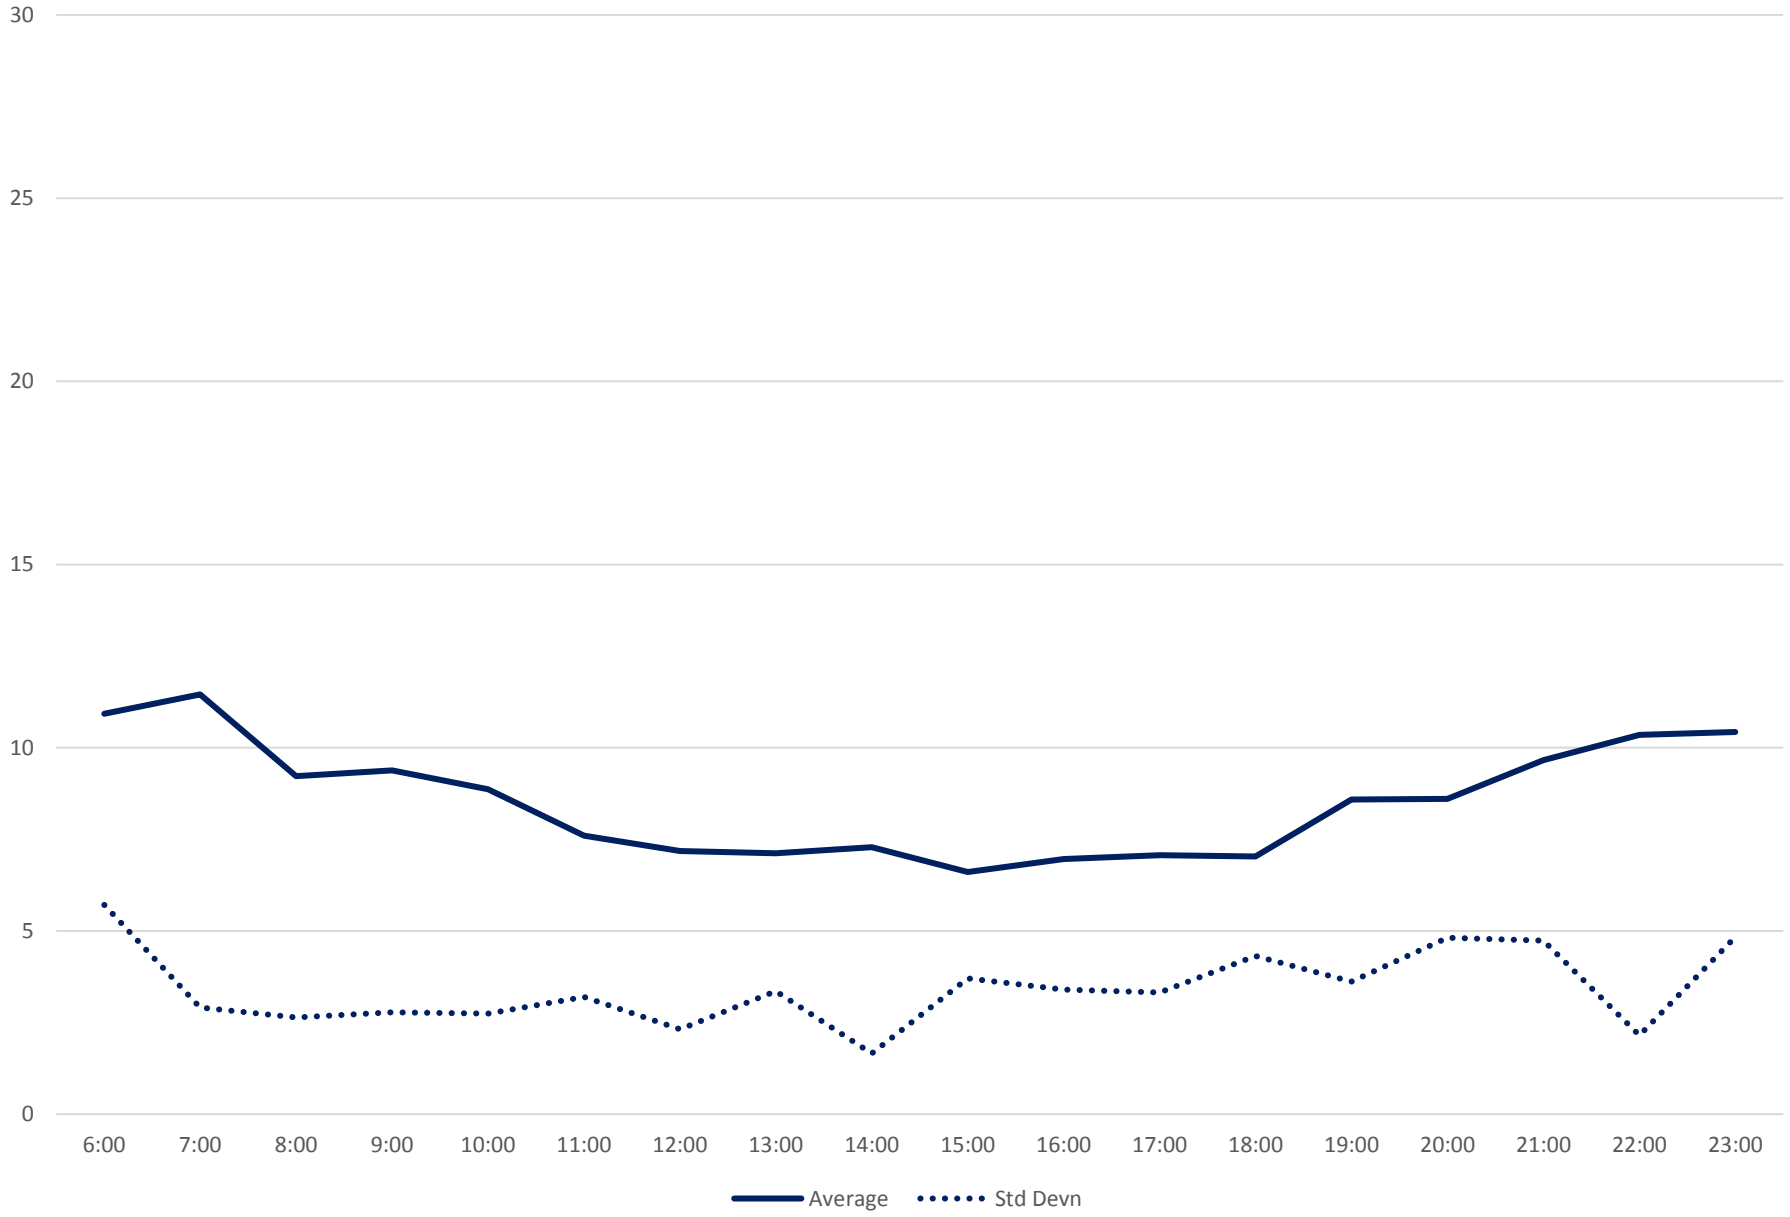

86 Scarborough Headways at Ellesmere Southbound July 2020 Weekday Statistics

86 Scarborough Headways at Ellesmere Southbound July 2020

86 Scarborough Headways at Ellesmere Southbound July 2020

Quartiles Week 1

86 Scarborough Headways at Ellesmere Southbound July 2020

86 Scarborough Headways at Ellesmere Southbound July 2020 Quartiles Week 4

86 Scarborough Headways at Ellesmere Southbound July 2020

86 Scarborough Headways at Ellesmere Southbound July 2020

Quartiles Week 5

86 Scarborough Headways at Ellesmere Southbound July 2020 Saturday Statistics

86 Scarborough Headways at Ellesmere Southbound July 2020

86 Scarborough Headways at Ellesmere Southbound July 2020

Quartiles Saturdays

86 Scarborough Headways at Ellesmere Southbound July 2020 Sunday Statistics

86 Scarborough Headways at Ellesmere Southbound July 2020

86 Scarborough Headways at Ellesmere Southbound July 2020