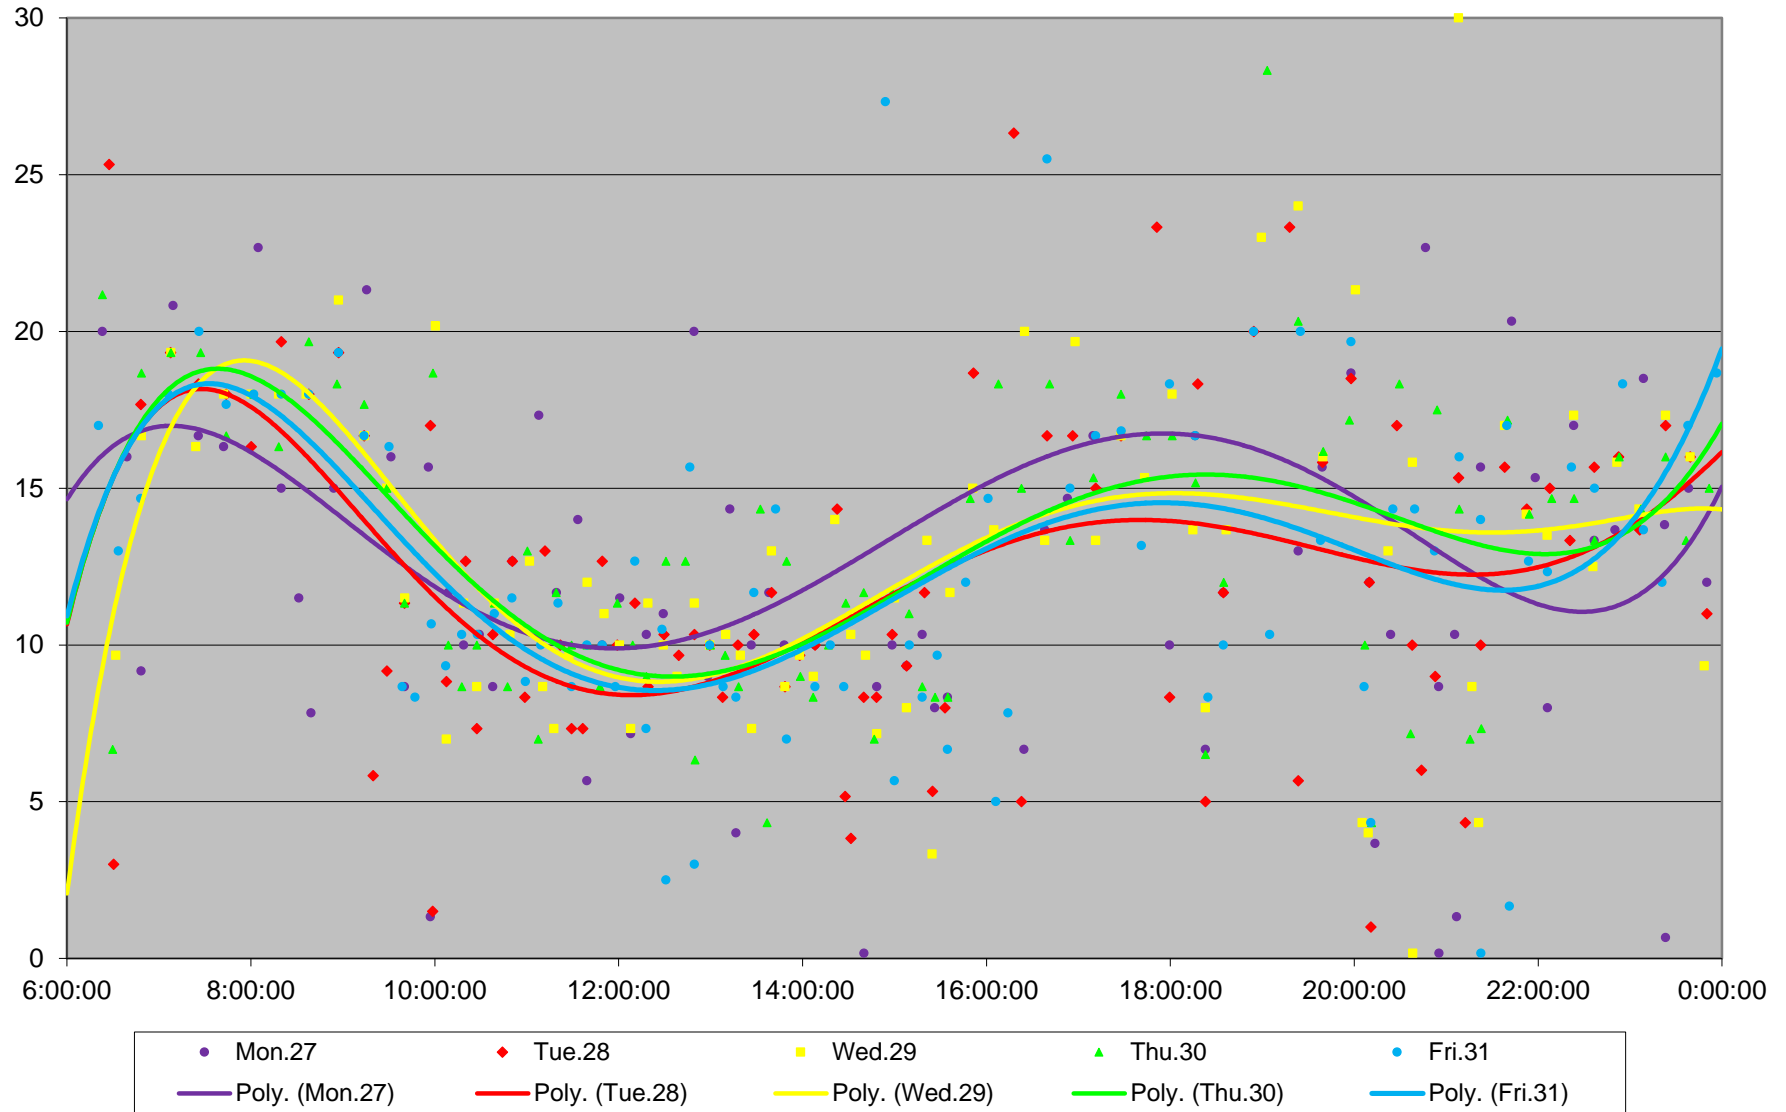

86 Scarborough Headways at Ellesmere Southbound July 2020 Weekday Statistics

86 Scarborough Headways at Ellesmere Southbound July 2020

86 Scarborough Headways at Ellesmere Southbound July 2020

Quartiles Week 1

86 Scarborough Headways at Ellesmere Southbound July 2020

86 Scarborough Headways at Ellesmere Southbound July 2020

Quartiles Week 2

86 Scarborough Headways at Ellesmere Southbound July 2020

86 Scarborough Headways at Ellesmere Southbound July 2020 Quartiles Week 3

86 Scarborough Headways at Ellesmere Southbound July 2020

86 Scarborough Headways at Ellesmere Southbound July 2020 Quartiles Week 4

86 Scarborough Headways at Ellesmere Southbound July 2020

86 Scarborough Headways at Ellesmere Southbound July 2020

Quartiles Week 5

86 Scarborough Headways at Ellesmere Southbound July 2020 Saturday Statistics

86 Scarborough Headways at Ellesmere Southbound July 2020

86 Scarborough Headways at Ellesmere Southbound July 2020