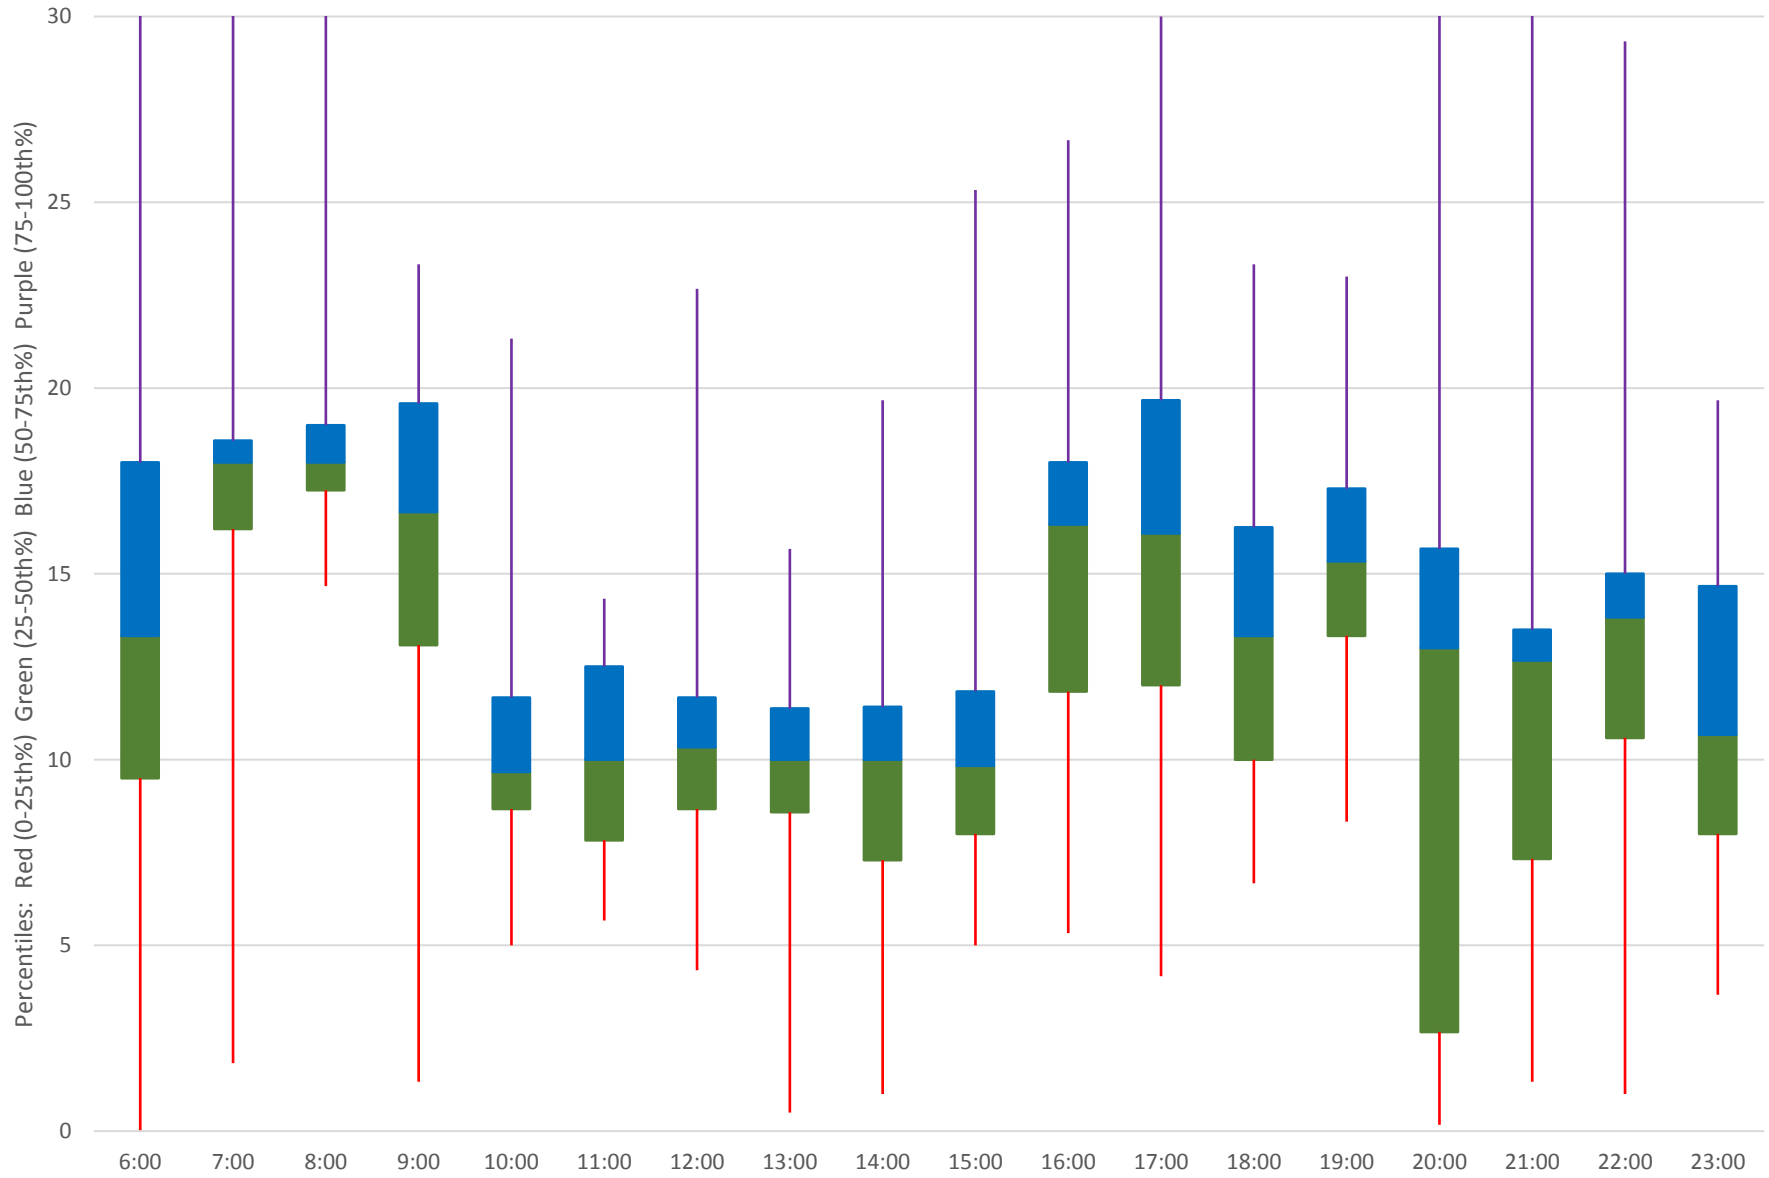

86 Scarborough Headways at Ellesmere Southbound July 2020 Weekday Statistics

86 Scarborough Headways at Ellesmere Southbound July 2020

86 Scarborough Headways at Ellesmere Southbound July 2020

Quartiles Week 1

86 Scarborough Headways at Ellesmere Southbound July 2020

86 Scarborough Headways at Ellesmere Southbound July 2020

Quartiles Week 2

86 Scarborough Headways at Ellesmere Southbound July 2020

86 Scarborough Headways at Ellesmere Southbound July 2020 Quartiles Week 3

Quartiles Week 5

86 Scarborough Headways at Ellesmere Southbound July 2020 Saturday Statistics

86 Scarborough Headways at Ellesmere Southbound July 2020

86 Scarborough Headways at Ellesmere Southbound July 2020

Quartiles Saturdays

86 Scarborough Headways at Ellesmere Southbound July 2020 Sunday Statistics

86 Scarborough Headways at Ellesmere Southbound July 2020

86 Scarborough Headways at Ellesmere Southbound July 2020