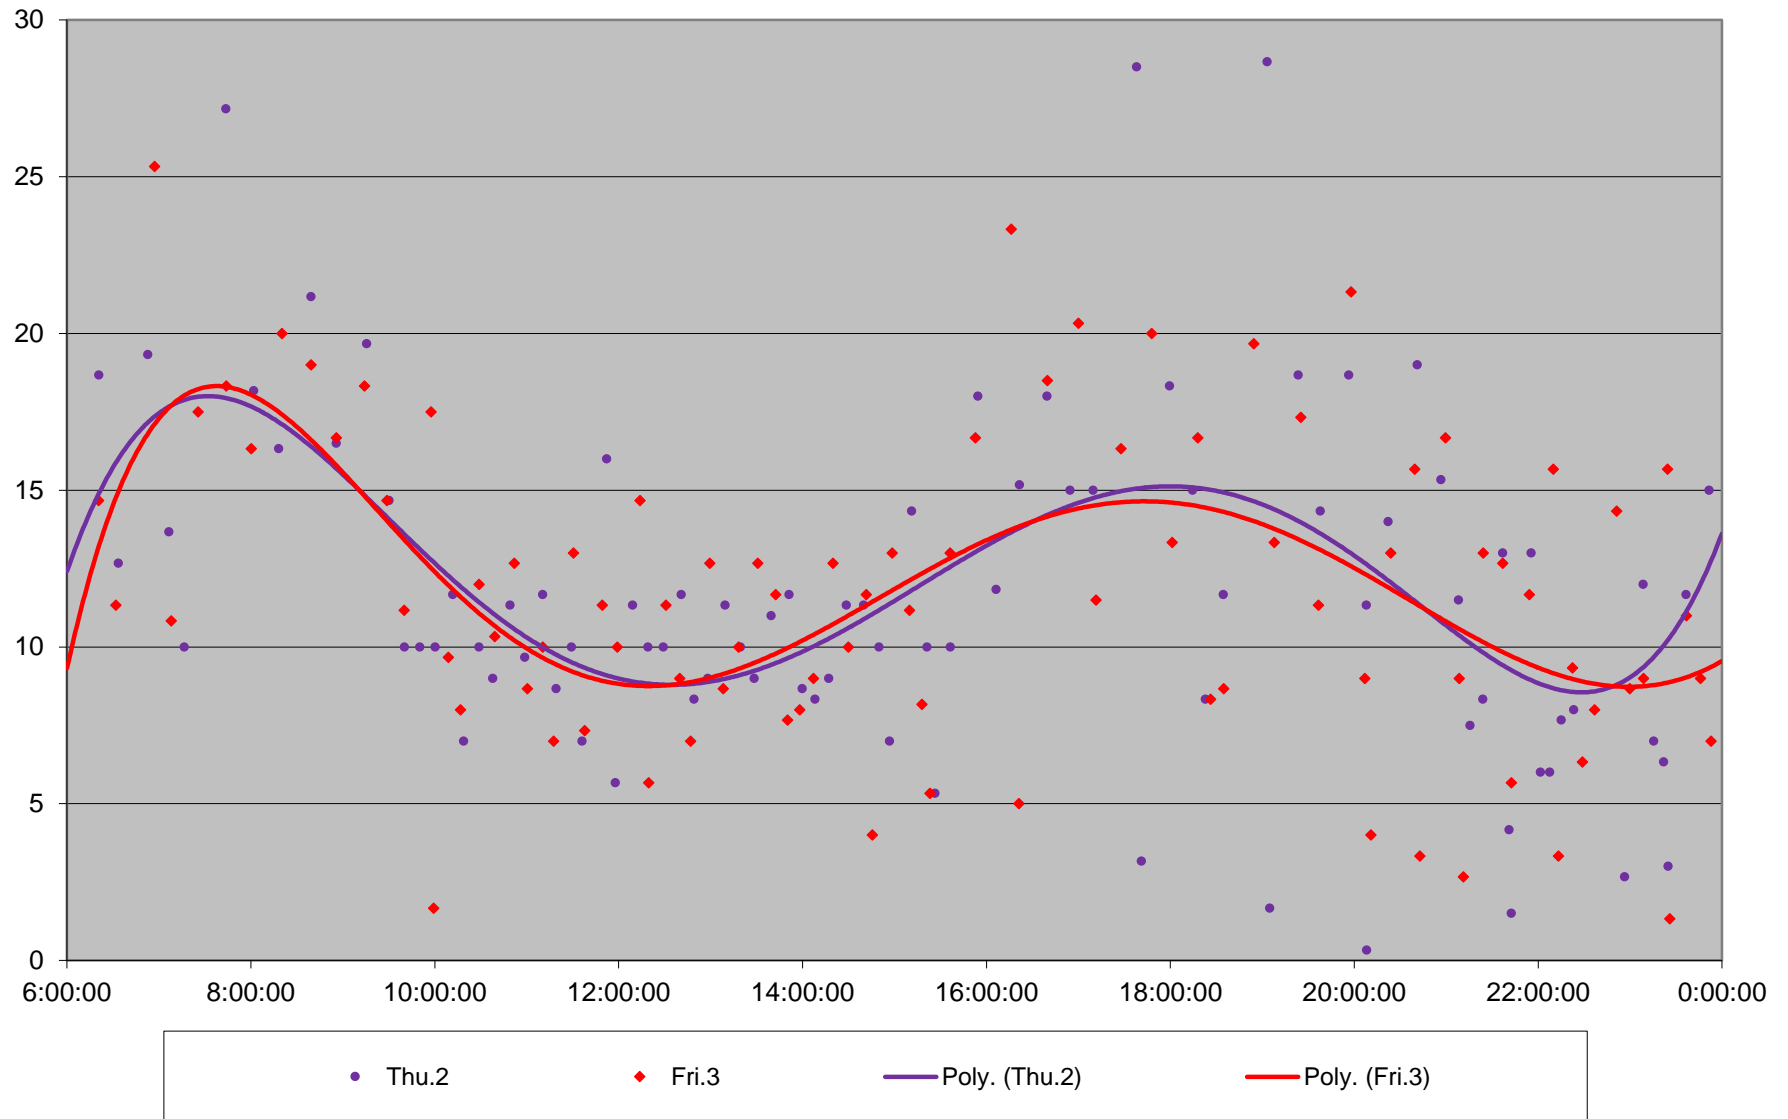

86 Scarborough Headways at Ellesmere Southbound July 2020 Weekday Statistics

86 Scarborough Headways at Ellesmere Southbound July 2020

86 Scarborough Headways at Ellesmere Southbound July 2020

Quartiles Week 1

86 Scarborough Headways at Ellesmere Southbound July 2020

86 Scarborough Headways at Ellesmere Southbound July 2020

Quartiles Week 2

86 Scarborough Headways at Ellesmere Southbound July 2020

86 Scarborough Headways at Ellesmere Southbound July 2020 Quartiles Week 3

Quartiles Week 5

86 Scarborough Headways at Ellesmere Southbound July 2020 Saturday Statistics

86 Scarborough Headways at Ellesmere Southbound July 2020

86 Scarborough Headways at Ellesmere Southbound July 2020

Quartiles Saturdays

86 Scarborough Headways at Ellesmere Southbound July 2020 Sunday Statistics

86 Scarborough Headways at Ellesmere Southbound July 2020

86 Scarborough Headways at Ellesmere Southbound July 2020