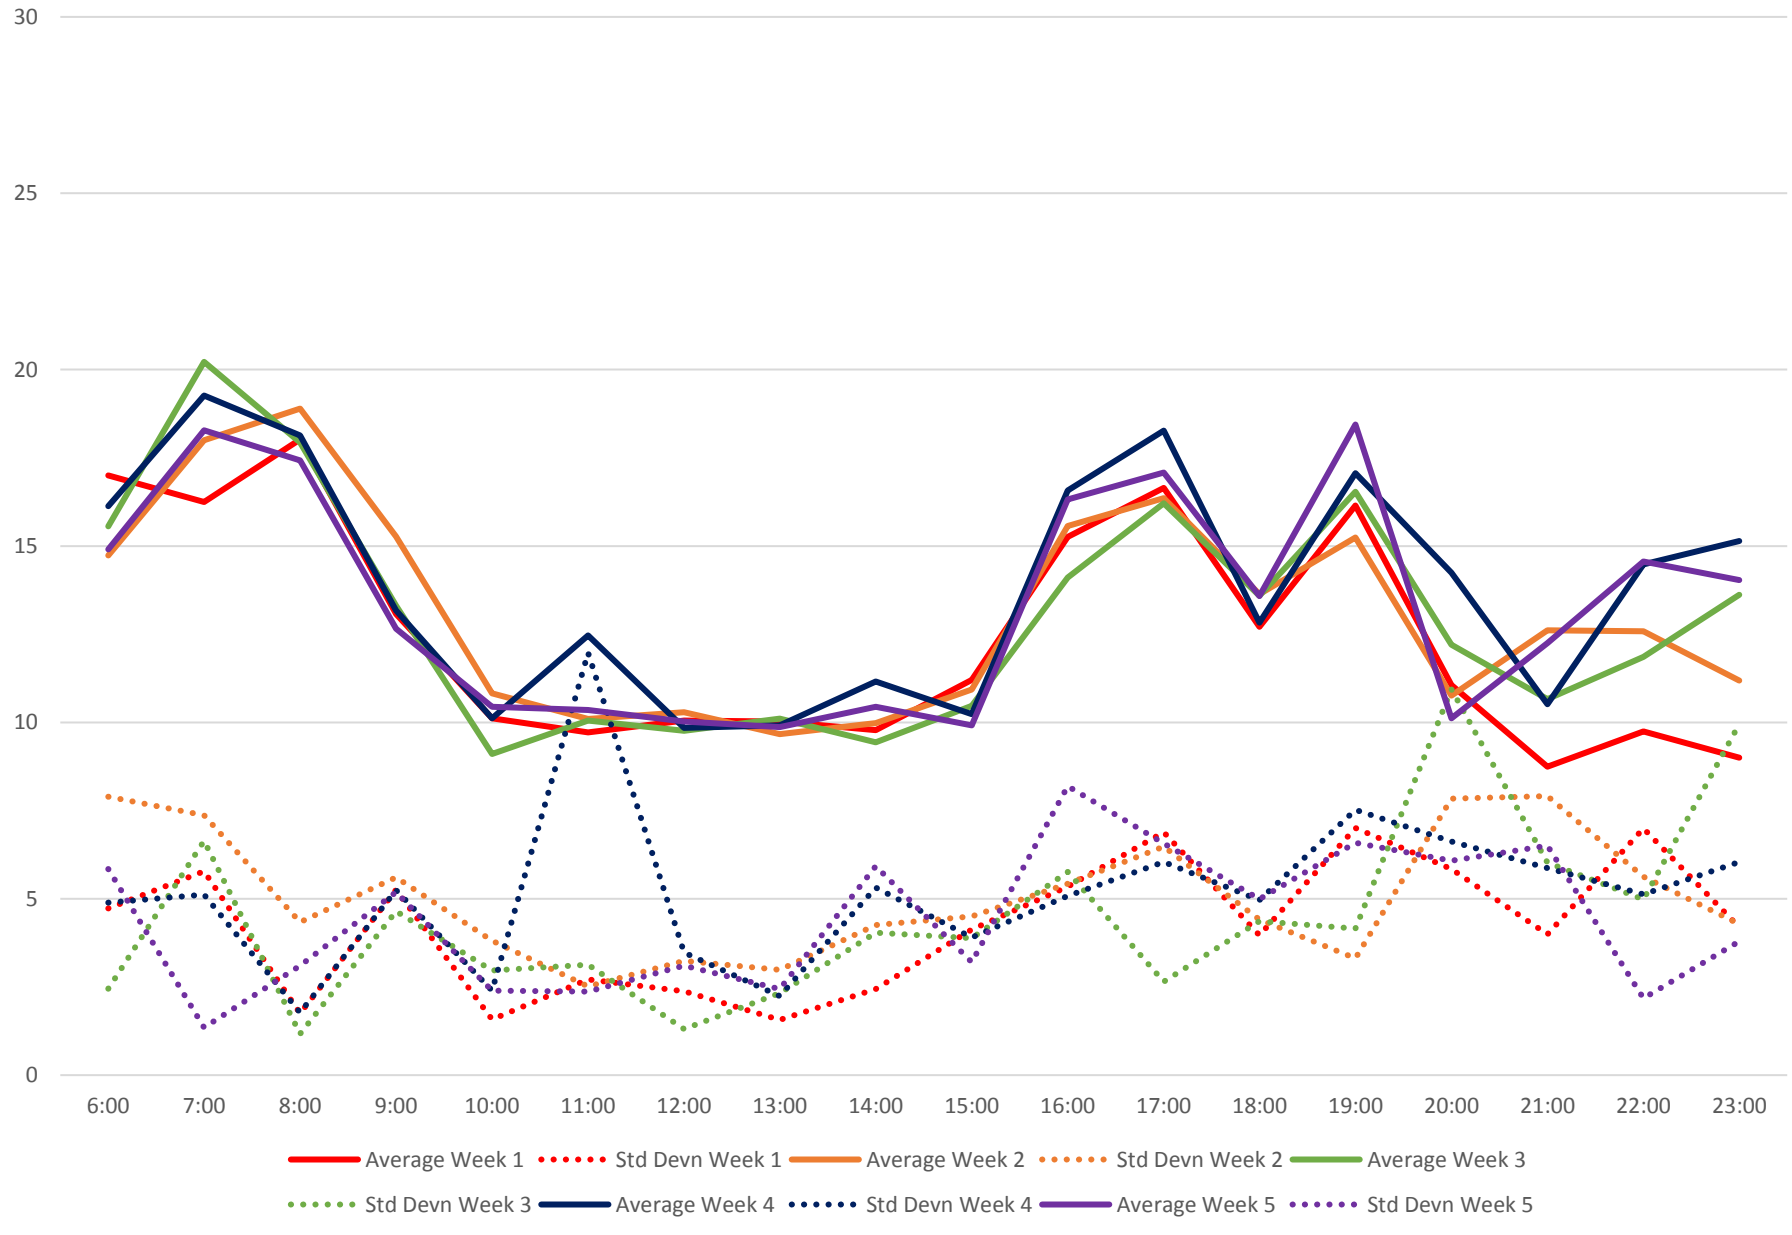

86 Scarborough Headways at Ellesmere Southbound July 2020 Weekday Statistics

86 Scarborough Headways at Ellesmere Southbound July 2020

86 Scarborough Headways at Ellesmere Southbound July 2020

Quartiles Week 1

86 Scarborough Headways at Ellesmere Southbound July 2020

86 Scarborough Headways at Ellesmere Southbound July 2020

Quartiles Week 2

86 Scarborough Headways at Ellesmere Southbound July 2020

86 Scarborough Headways at Ellesmere Southbound July 2020 Quartiles Week 3

86 Scarborough Headways at Ellesmere Southbound July 2020

86 Scarborough Headways at Ellesmere Southbound July 2020 Quartiles Week 4

86 Scarborough Headways at Ellesmere Southbound July 2020

86 Scarborough Headways at Ellesmere Southbound July 2020

Quartiles Week 5

86 Scarborough Headways at Ellesmere Southbound July 2020 Saturday Statistics

86 Scarborough Headways at Ellesmere Southbound July 2020

86 Scarborough Headways at Ellesmere Southbound July 2020