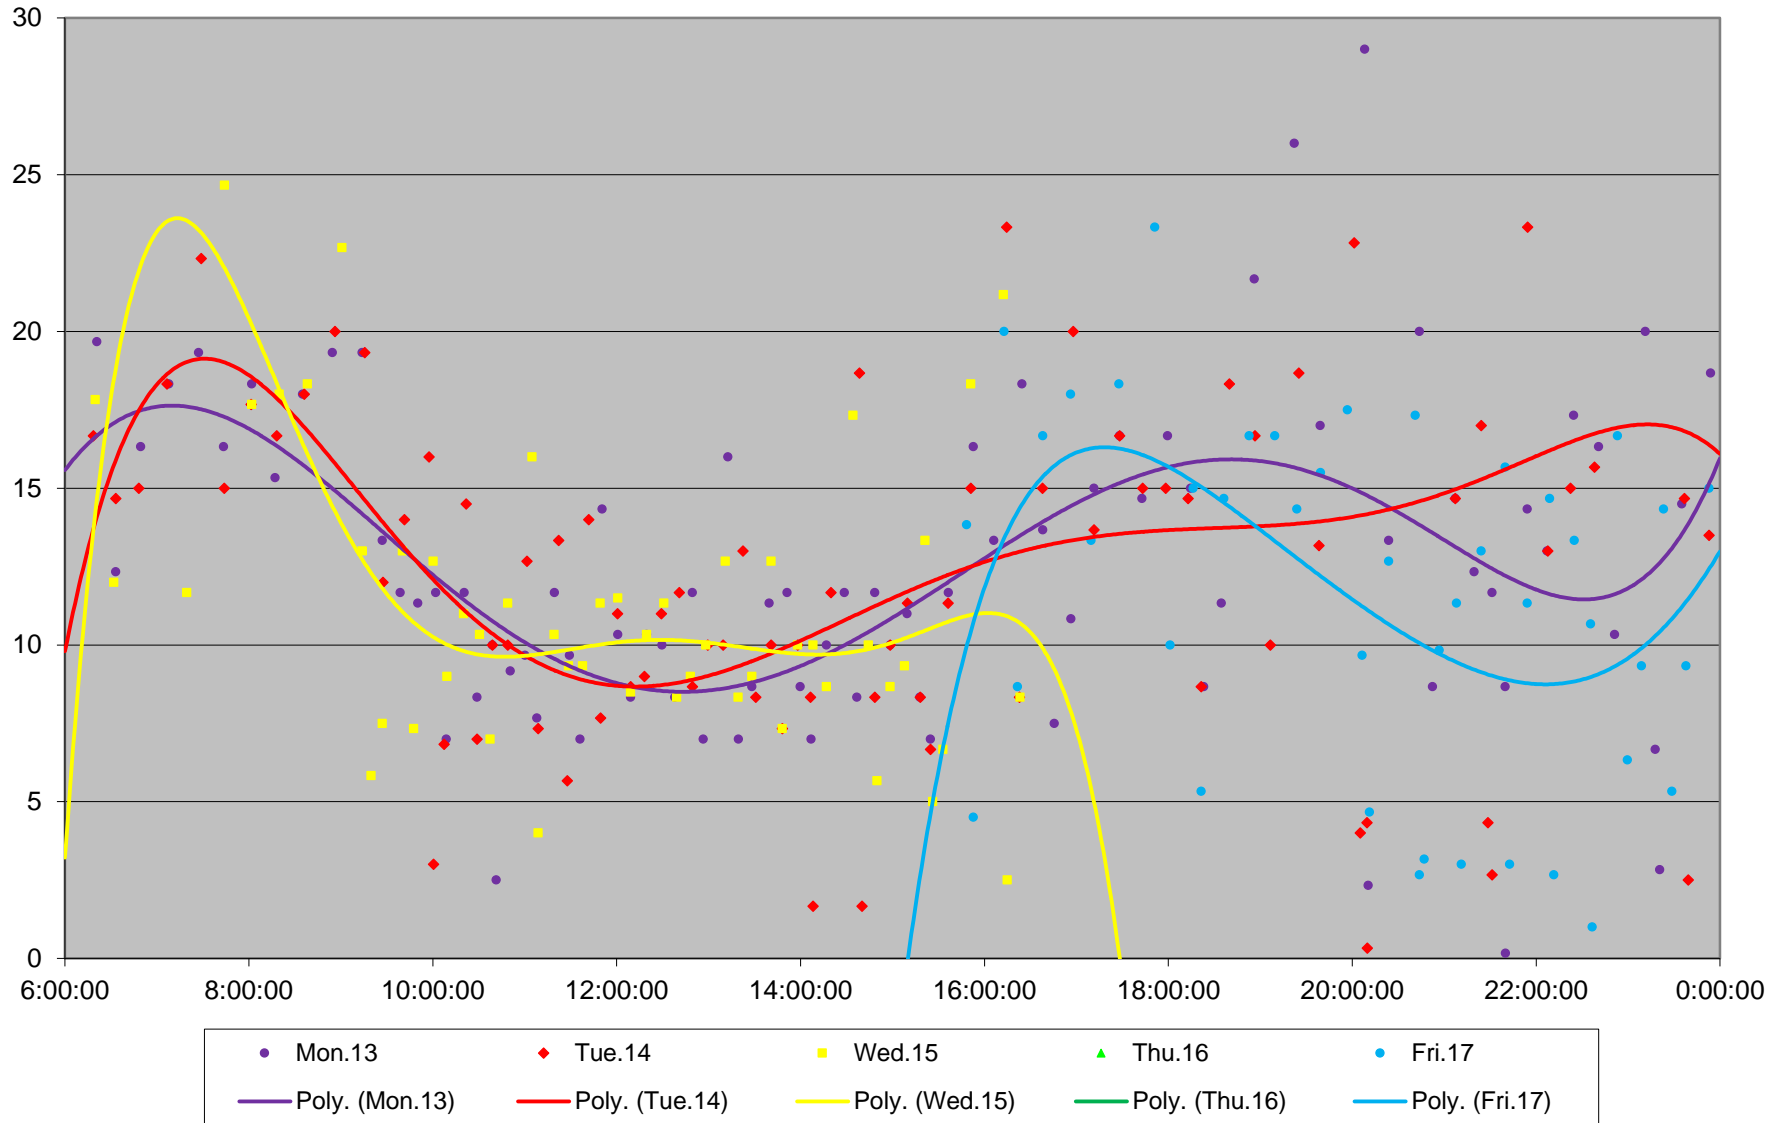

86 Scarborough Headways at Ellesmere Southbound July 2020 Weekday Statistics

86 Scarborough Headways at Ellesmere Southbound July 2020

86 Scarborough Headways at Ellesmere Southbound July 2020

Quartiles Week 1

86 Scarborough Headways at Ellesmere Southbound July 2020

86 Scarborough Headways at Ellesmere Southbound July 2020

Quartiles Week 2

86 Scarborough Headways at Ellesmere Southbound July 2020

86 Scarborough Headways at Ellesmere Southbound July 2020 Quartiles Week 3

Quartiles Week 5

86 Scarborough Headways at Ellesmere Southbound July 2020 Saturday Statistics

86 Scarborough Headways at Ellesmere Southbound July 2020

86 Scarborough Headways at Ellesmere Southbound July 2020

Quartiles Saturdays

86 Scarborough Headways at Ellesmere Southbound July 2020 Sunday Statistics

86 Scarborough Headways at Ellesmere Southbound July 2020

86 Scarborough Headways at Ellesmere Southbound July 2020