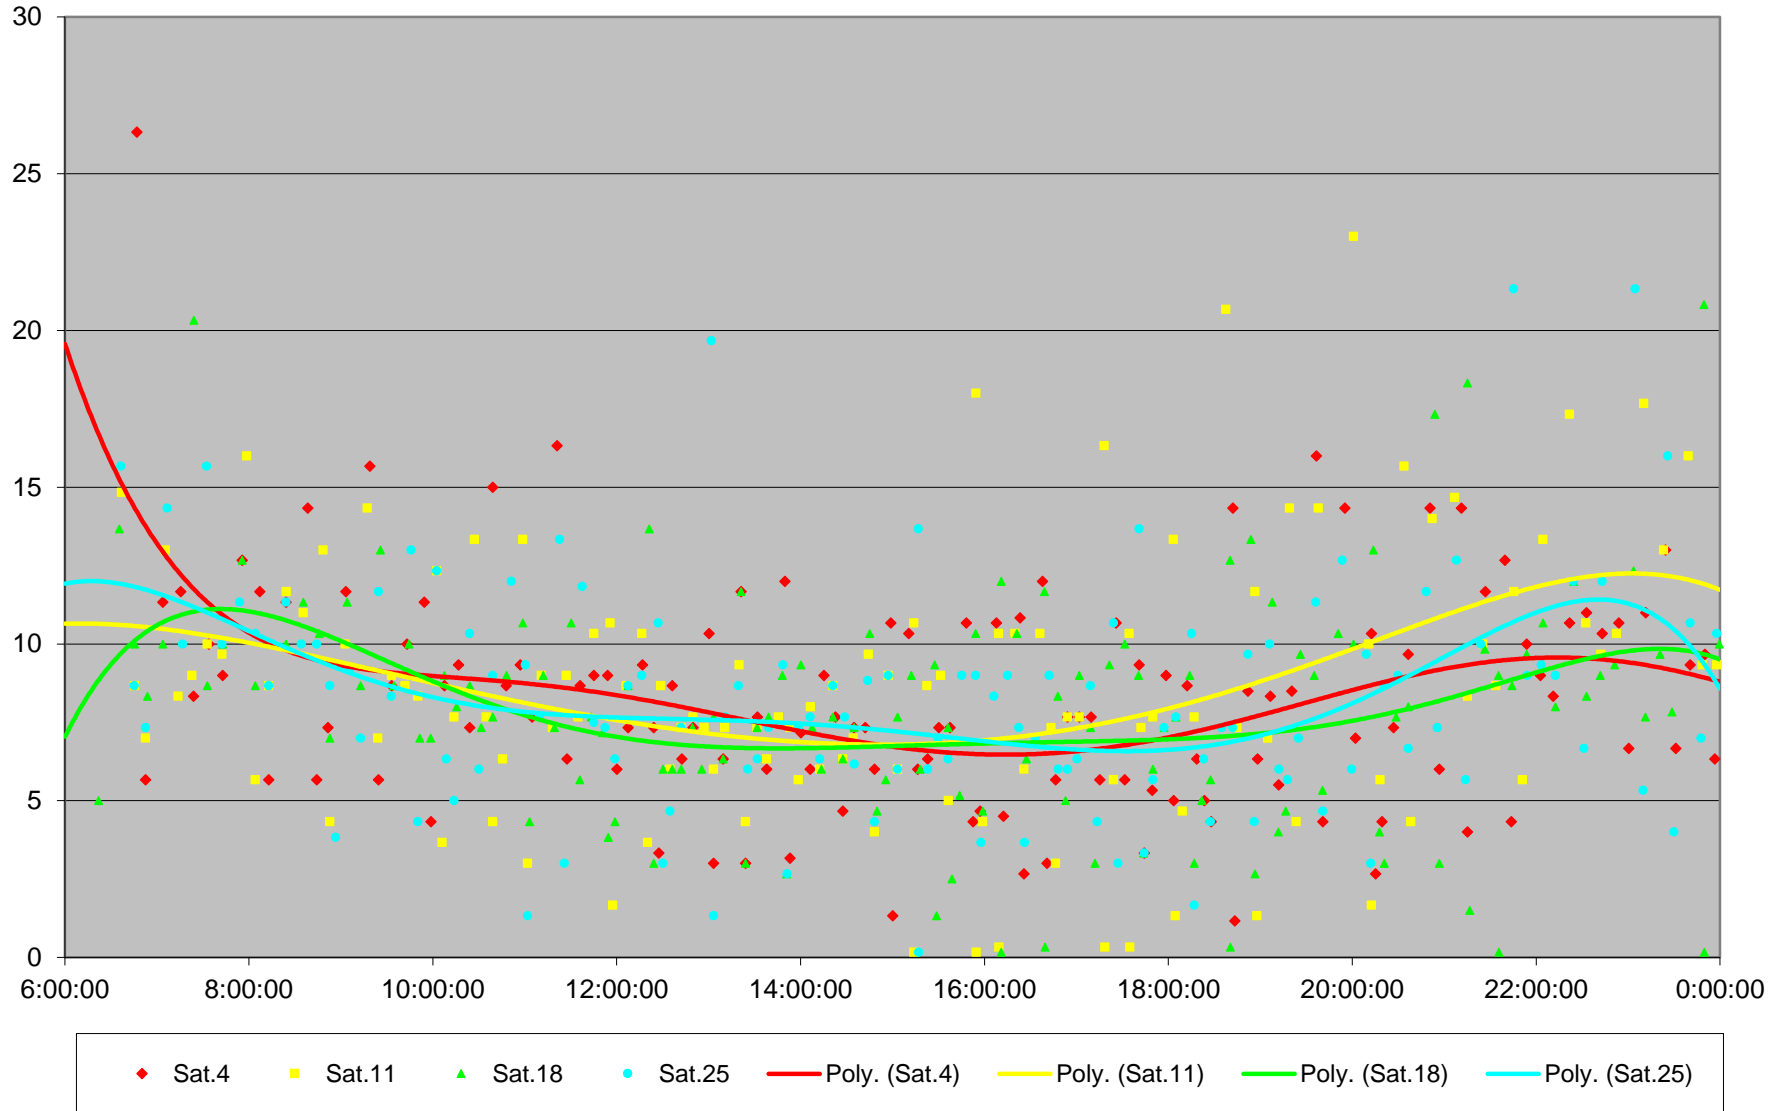

86 Scarborough Headways at Ellesmere Southbound July 2020

86 Scarborough Headways at Ellesmere Southbound July 2020 Quartiles Week 4

86 Scarborough Headways at Ellesmere Southbound July 2020

86 Scarborough Headways at Ellesmere Southbound July 2020

Quartiles Week 5

86 Scarborough Headways at Ellesmere Southbound July 2020 Saturday Statistics

86 Scarborough Headways at Ellesmere Southbound July 2020

86 Scarborough Headways at Ellesmere Southbound July 2020

Quartiles Saturdays

86 Scarborough Headways at Ellesmere Southbound July 2020 Sunday Statistics

86 Scarborough Headways at Ellesmere Southbound July 2020

86 Scarborough Headways at Ellesmere Southbound July 2020