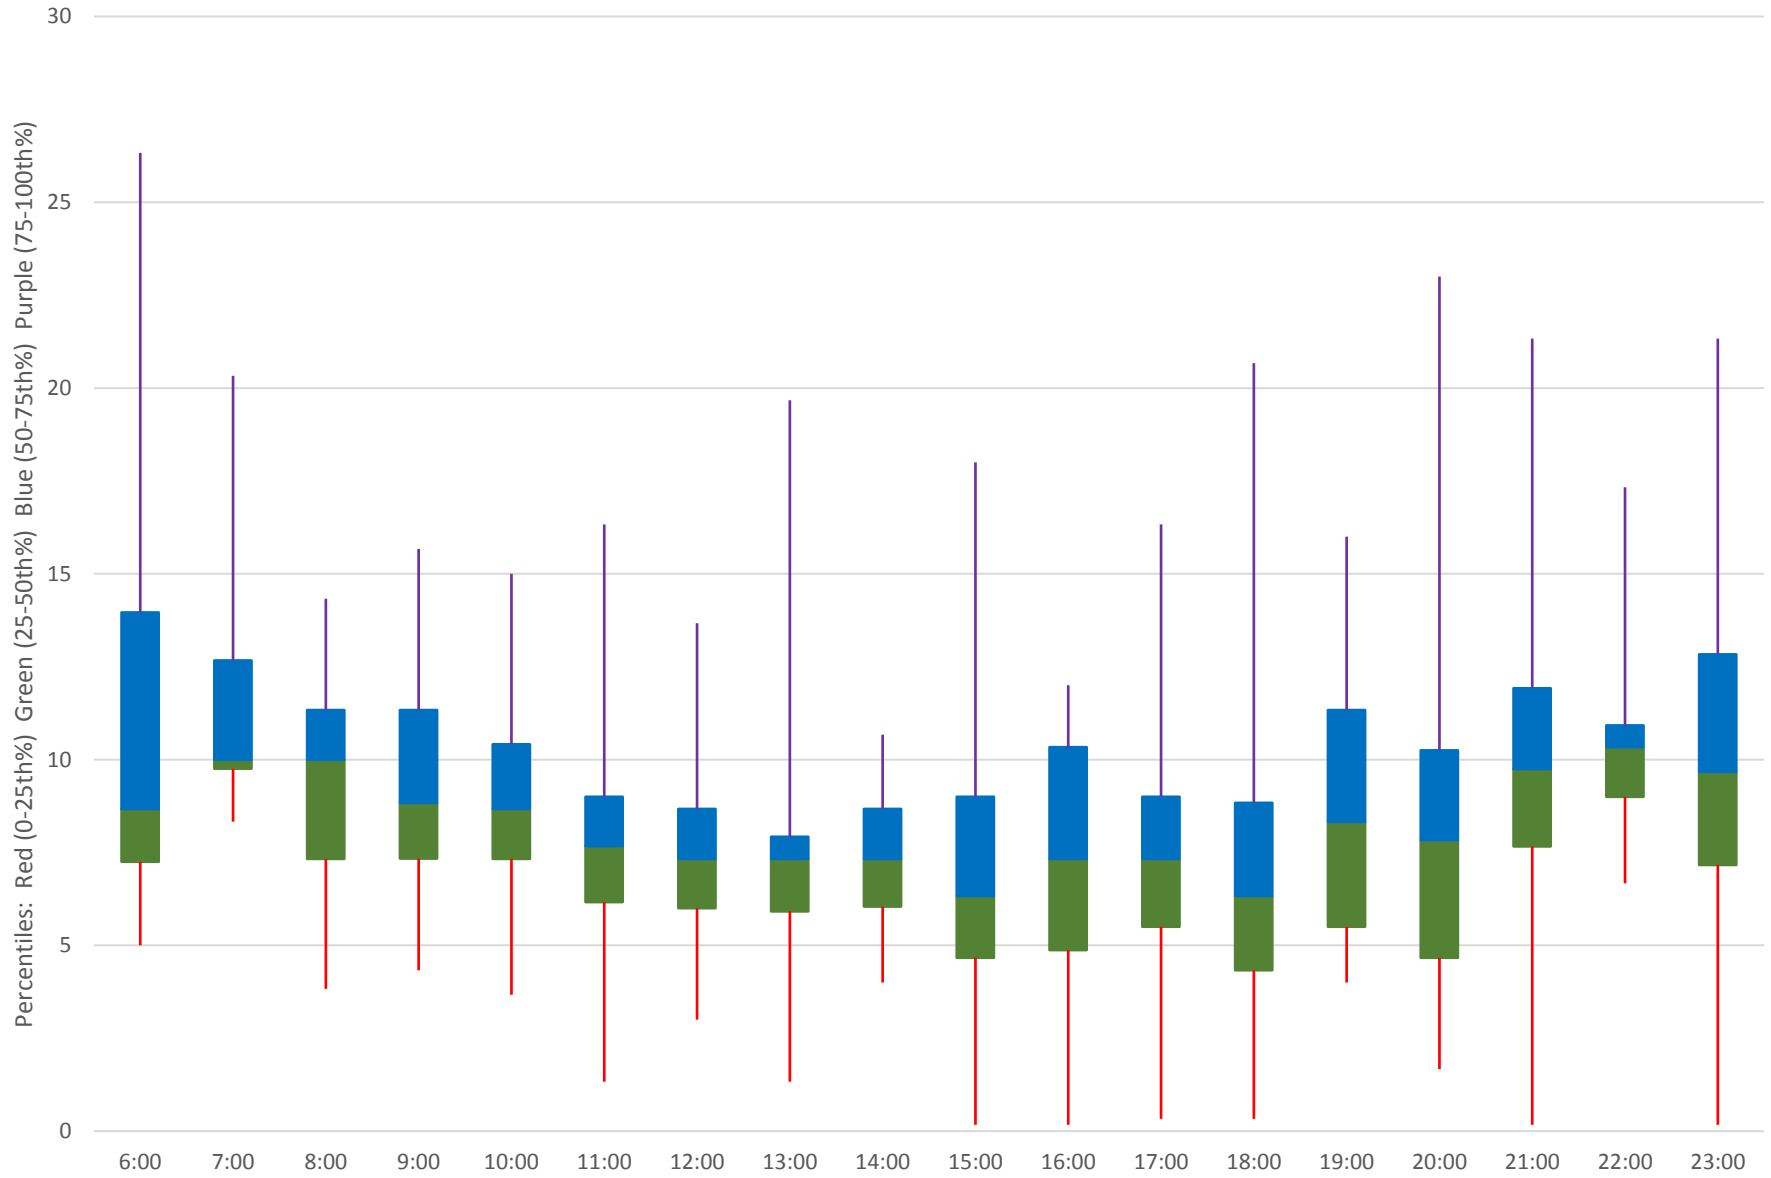

Quartiles Week 5

86 Scarborough Headways at Ellesmere Southbound July 2020 Saturday Statistics

86 Scarborough Headways at Ellesmere Southbound July 2020

86 Scarborough Headways at Ellesmere Southbound July 2020

Quartiles Saturdays

86 Scarborough Headways at Ellesmere Southbound July 2020 Sunday Statistics

86 Scarborough Headways at Ellesmere Southbound July 2020

86 Scarborough Headways at Ellesmere Southbound July 2020