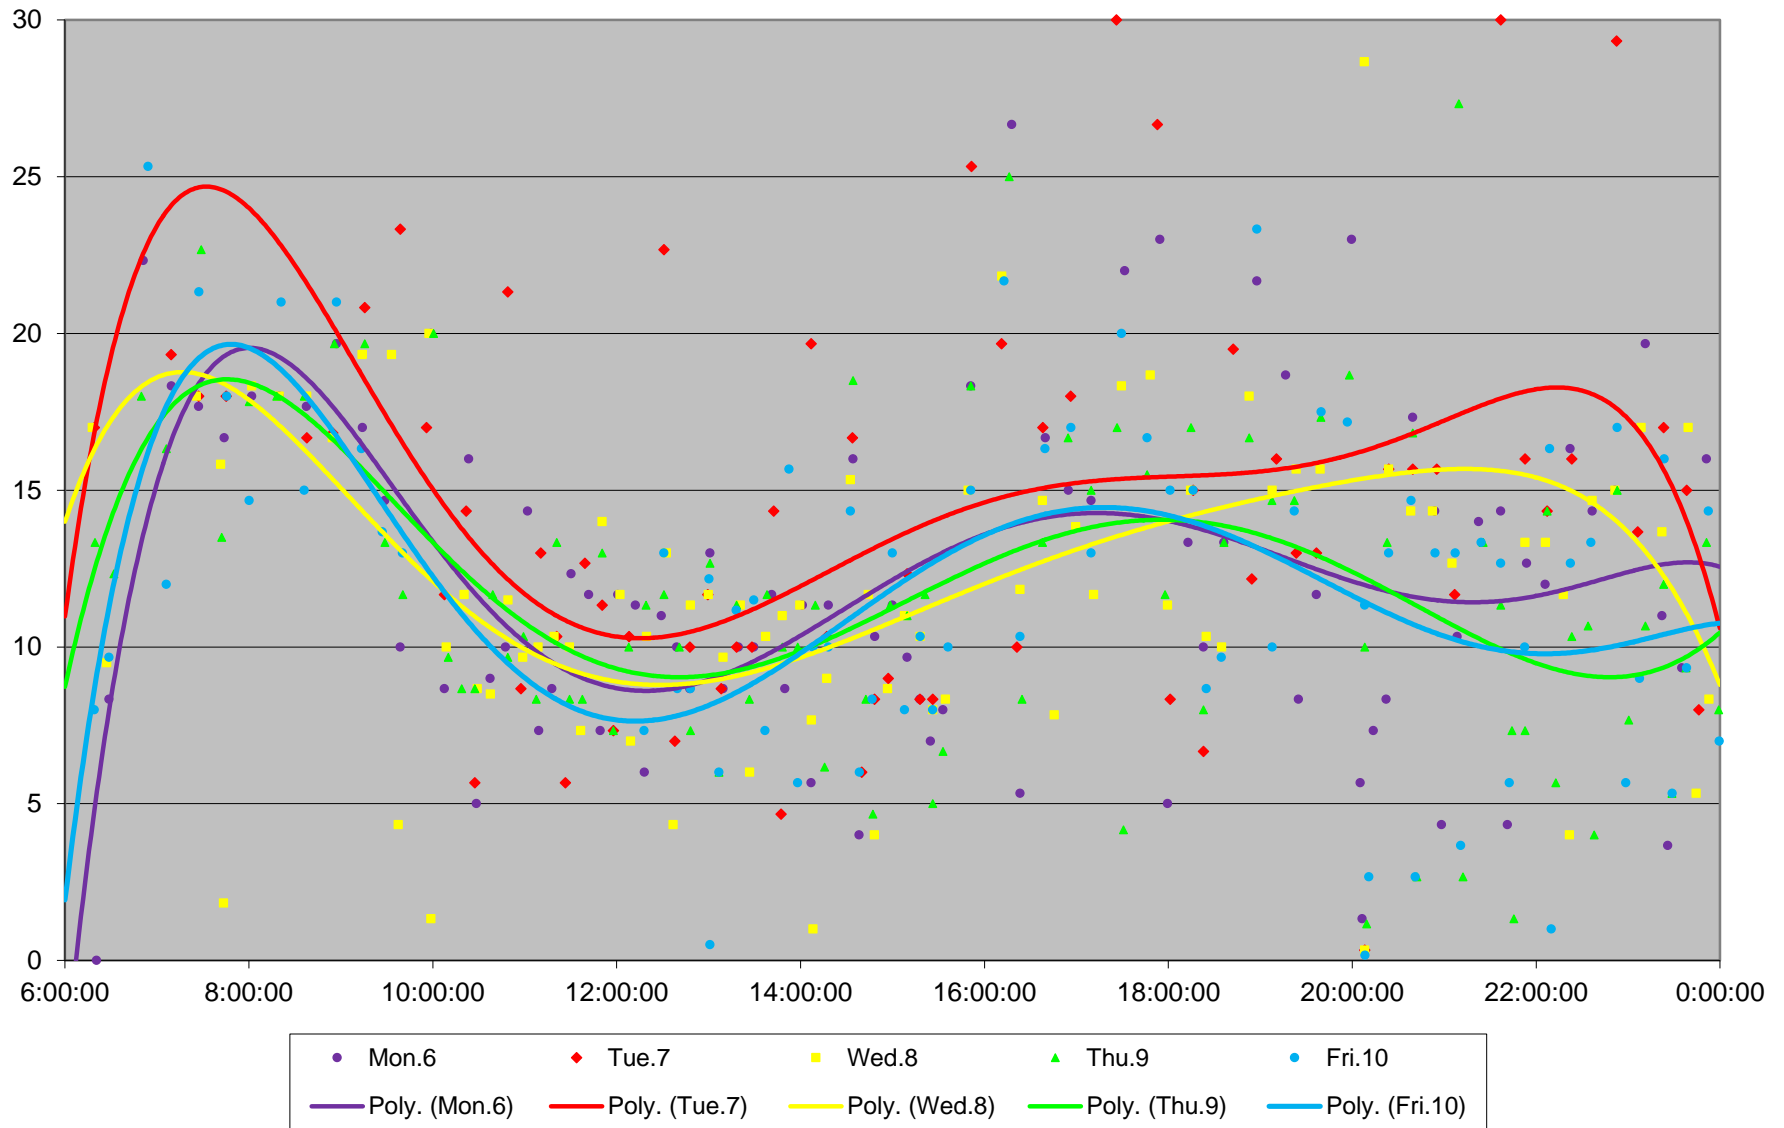

86 Scarborough Headways at Ellesmere Southbound July 2020 Weekday Statistics

86 Scarborough Headways at Ellesmere Southbound July 2020

86 Scarborough Headways at Ellesmere Southbound July 2020

Quartiles Week 1

86 Scarborough Headways at Ellesmere Southbound July 2020

86 Scarborough Headways at Ellesmere Southbound July 2020

Quartiles Week 2

86 Scarborough Headways at Ellesmere Southbound July 2020

86 Scarborough Headways at Ellesmere Southbound July 2020 Quartiles Week 3

Quartiles Week 5

86 Scarborough Headways at Ellesmere Southbound July 2020 Saturday Statistics

86 Scarborough Headways at Ellesmere Southbound July 2020

86 Scarborough Headways at Ellesmere Southbound July 2020

Quartiles Saturdays

86 Scarborough Headways at Ellesmere Southbound July 2020 Sunday Statistics

86 Scarborough Headways at Ellesmere Southbound July 2020

86 Scarborough Headways at Ellesmere Southbound July 2020