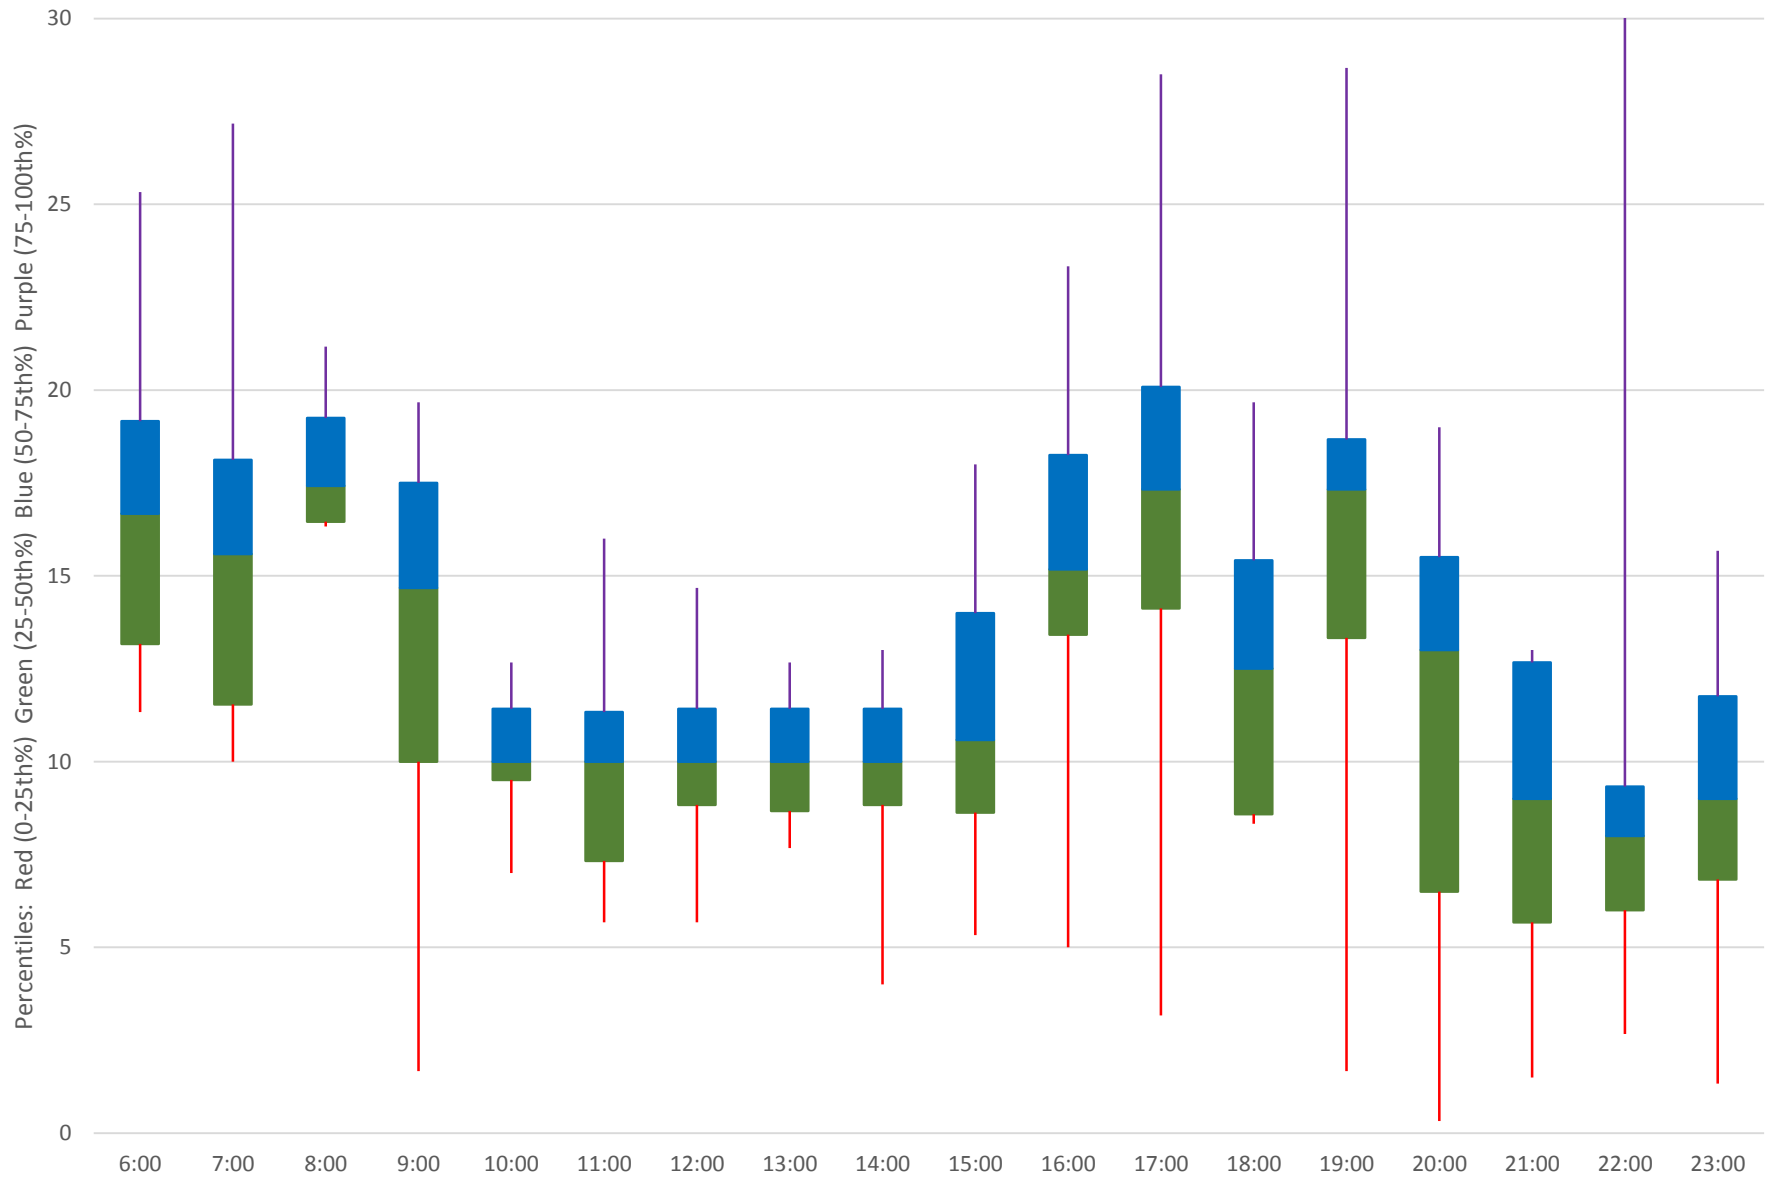

86 Scarborough Headways at Ellesmere Southbound July 2020 Weekday Statistics

86 Scarborough Headways at Ellesmere Southbound July 2020

86 Scarborough Headways at Ellesmere Southbound July 2020

Quartiles Week 1

86 Scarborough Headways at Ellesmere Southbound July 2020

86 Scarborough Headways at Ellesmere Southbound July 2020

Quartiles Week 2

86 Scarborough Headways at Ellesmere Southbound July 2020

86 Scarborough Headways at Ellesmere Southbound July 2020 Quartiles Week 3

Quartiles Week 5

86 Scarborough Headways at Ellesmere Southbound July 2020 Saturday Statistics

86 Scarborough Headways at Ellesmere Southbound July 2020

86 Scarborough Headways at Ellesmere Southbound July 2020

Quartiles Saturdays

86 Scarborough Headways at Ellesmere Southbound July 2020 Sunday Statistics

86 Scarborough Headways at Ellesmere Southbound July 2020

86 Scarborough Headways at Ellesmere Southbound July 2020