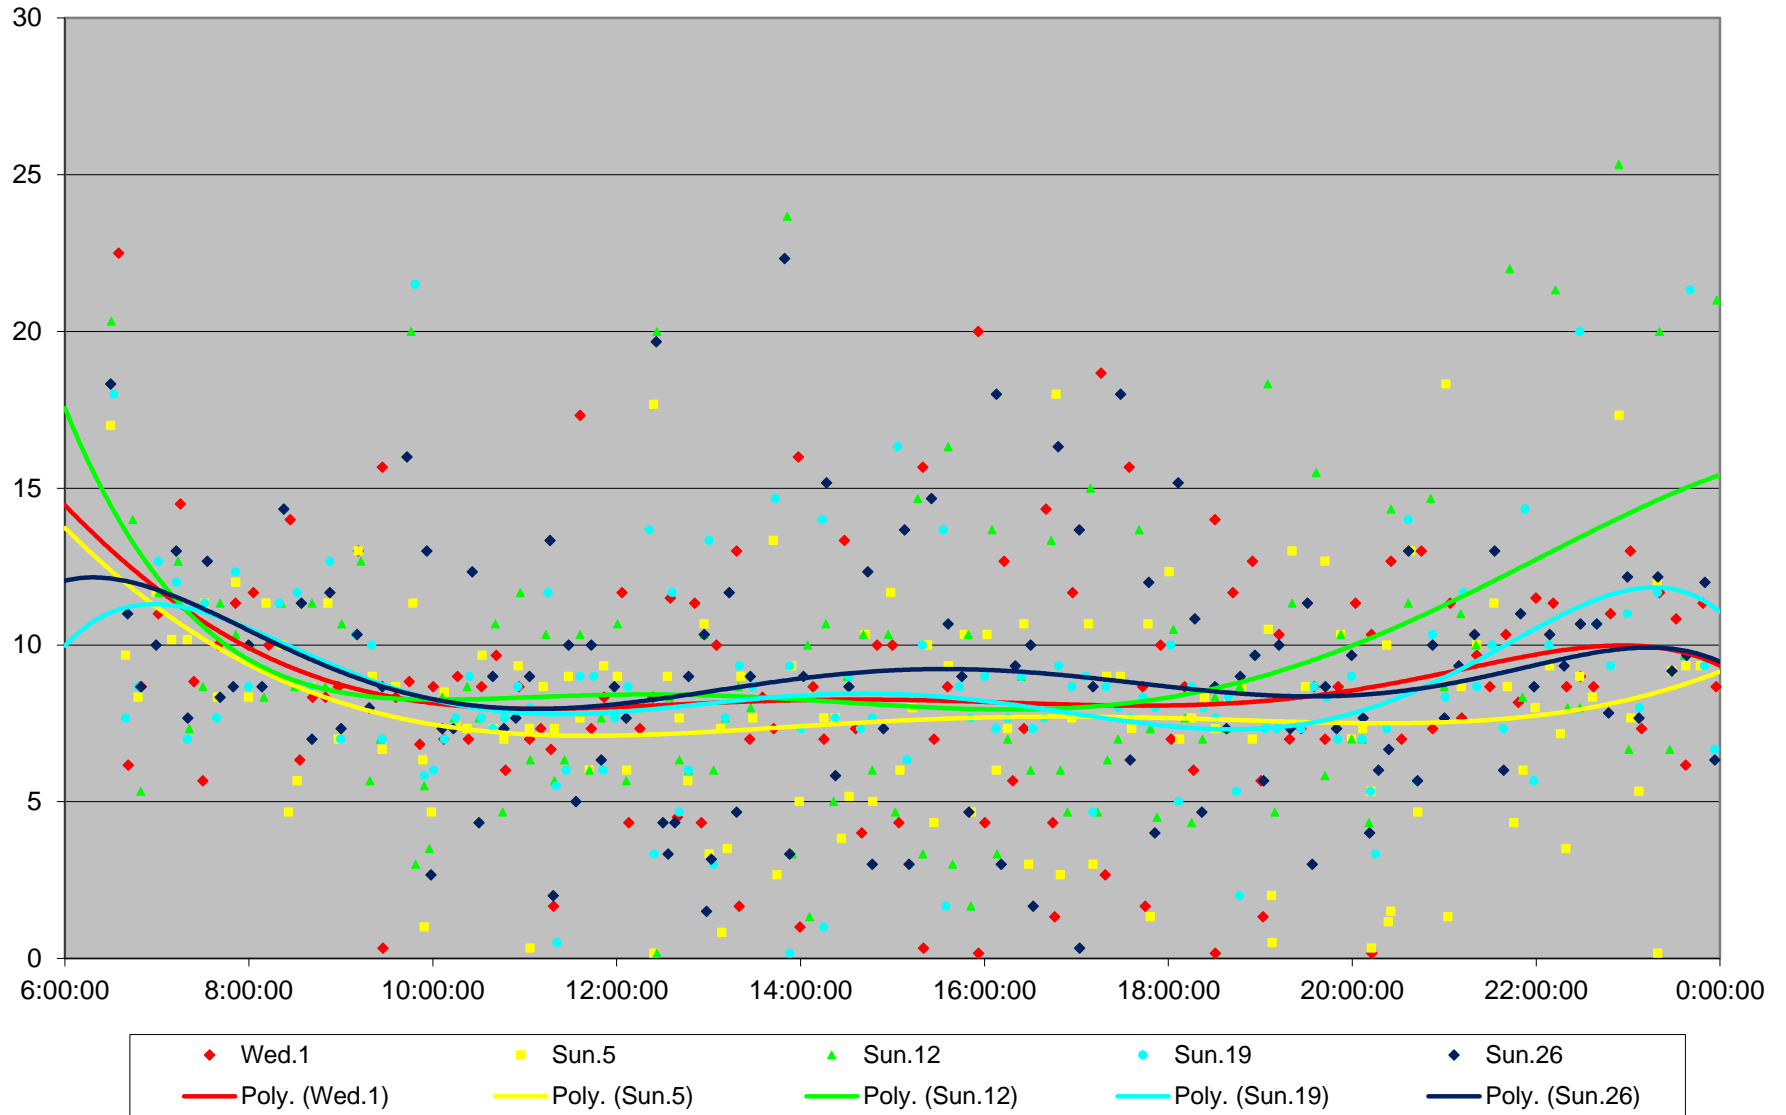

Quartiles Week 5

86 Scarborough Headways at Ellesmere Southbound July 2020 Saturday Statistics

86 Scarborough Headways at Ellesmere Southbound July 2020

86 Scarborough Headways at Ellesmere Southbound July 2020

Quartiles Saturdays

86 Scarborough Headways at Ellesmere Southbound July 2020 Sunday Statistics

86 Scarborough Headways at Ellesmere Southbound July 2020

86 Scarborough Headways at Ellesmere Southbound July 2020