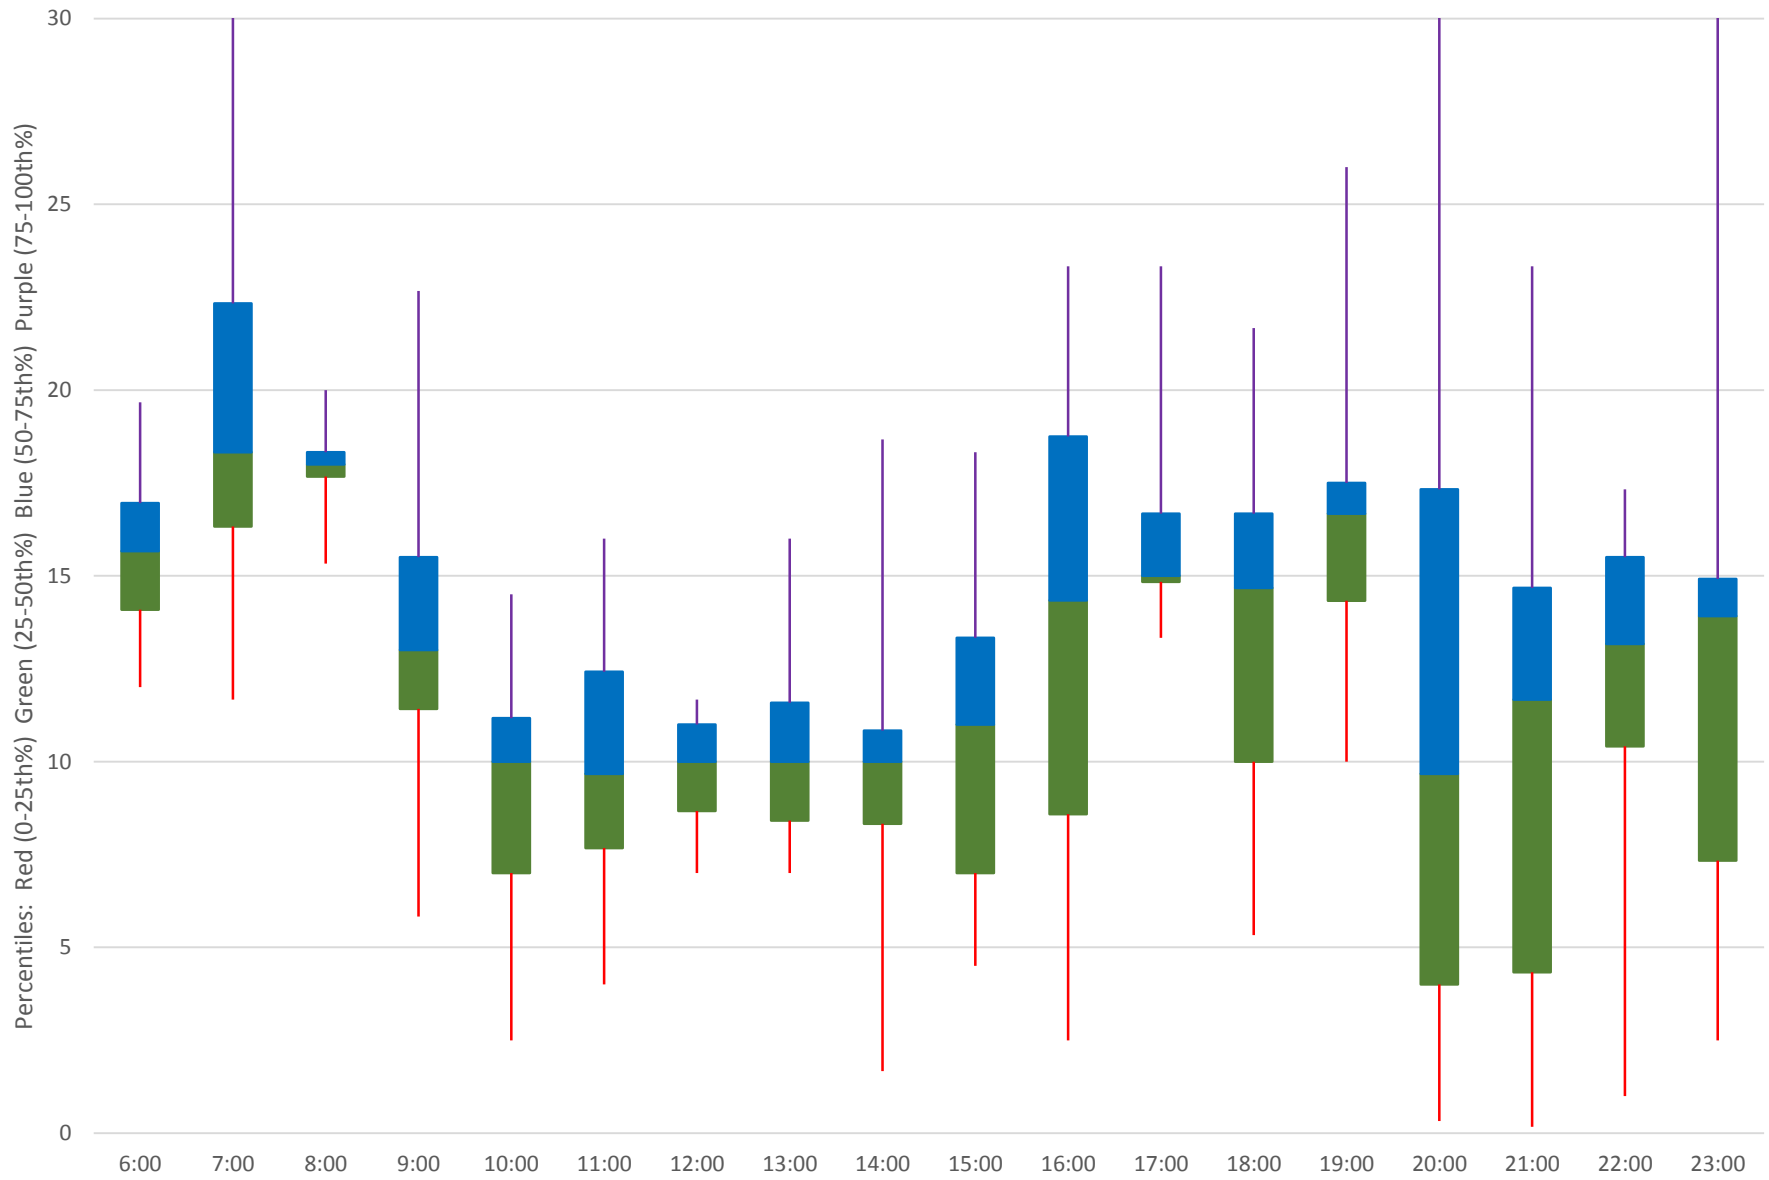

86 Scarborough Headways at Ellesmere Southbound July 2020

86 Scarborough Headways at Ellesmere Southbound July 2020

Quartiles Week 2

86 Scarborough Headways at Ellesmere Southbound July 2020

86 Scarborough Headways at Ellesmere Southbound July 2020 Quartiles Week 3

86 Scarborough Headways at Ellesmere Southbound July 2020

86 Scarborough Headways at Ellesmere Southbound July 2020 Quartiles Week 4

86 Scarborough Headways at Ellesmere Southbound July 2020

86 Scarborough Headways at Ellesmere Southbound July 2020

Quartiles Week 5

86 Scarborough Headways at Ellesmere Southbound July 2020 Saturday Statistics

86 Scarborough Headways at Ellesmere Southbound July 2020

86 Scarborough Headways at Ellesmere Southbound July 2020

Quartiles Saturdays

86 Scarborough Headways at Ellesmere Southbound July 2020 Sunday Statistics

86 Scarborough Headways at Ellesmere Southbound July 2020

86 Scarborough Headways at Ellesmere Southbound July 2020