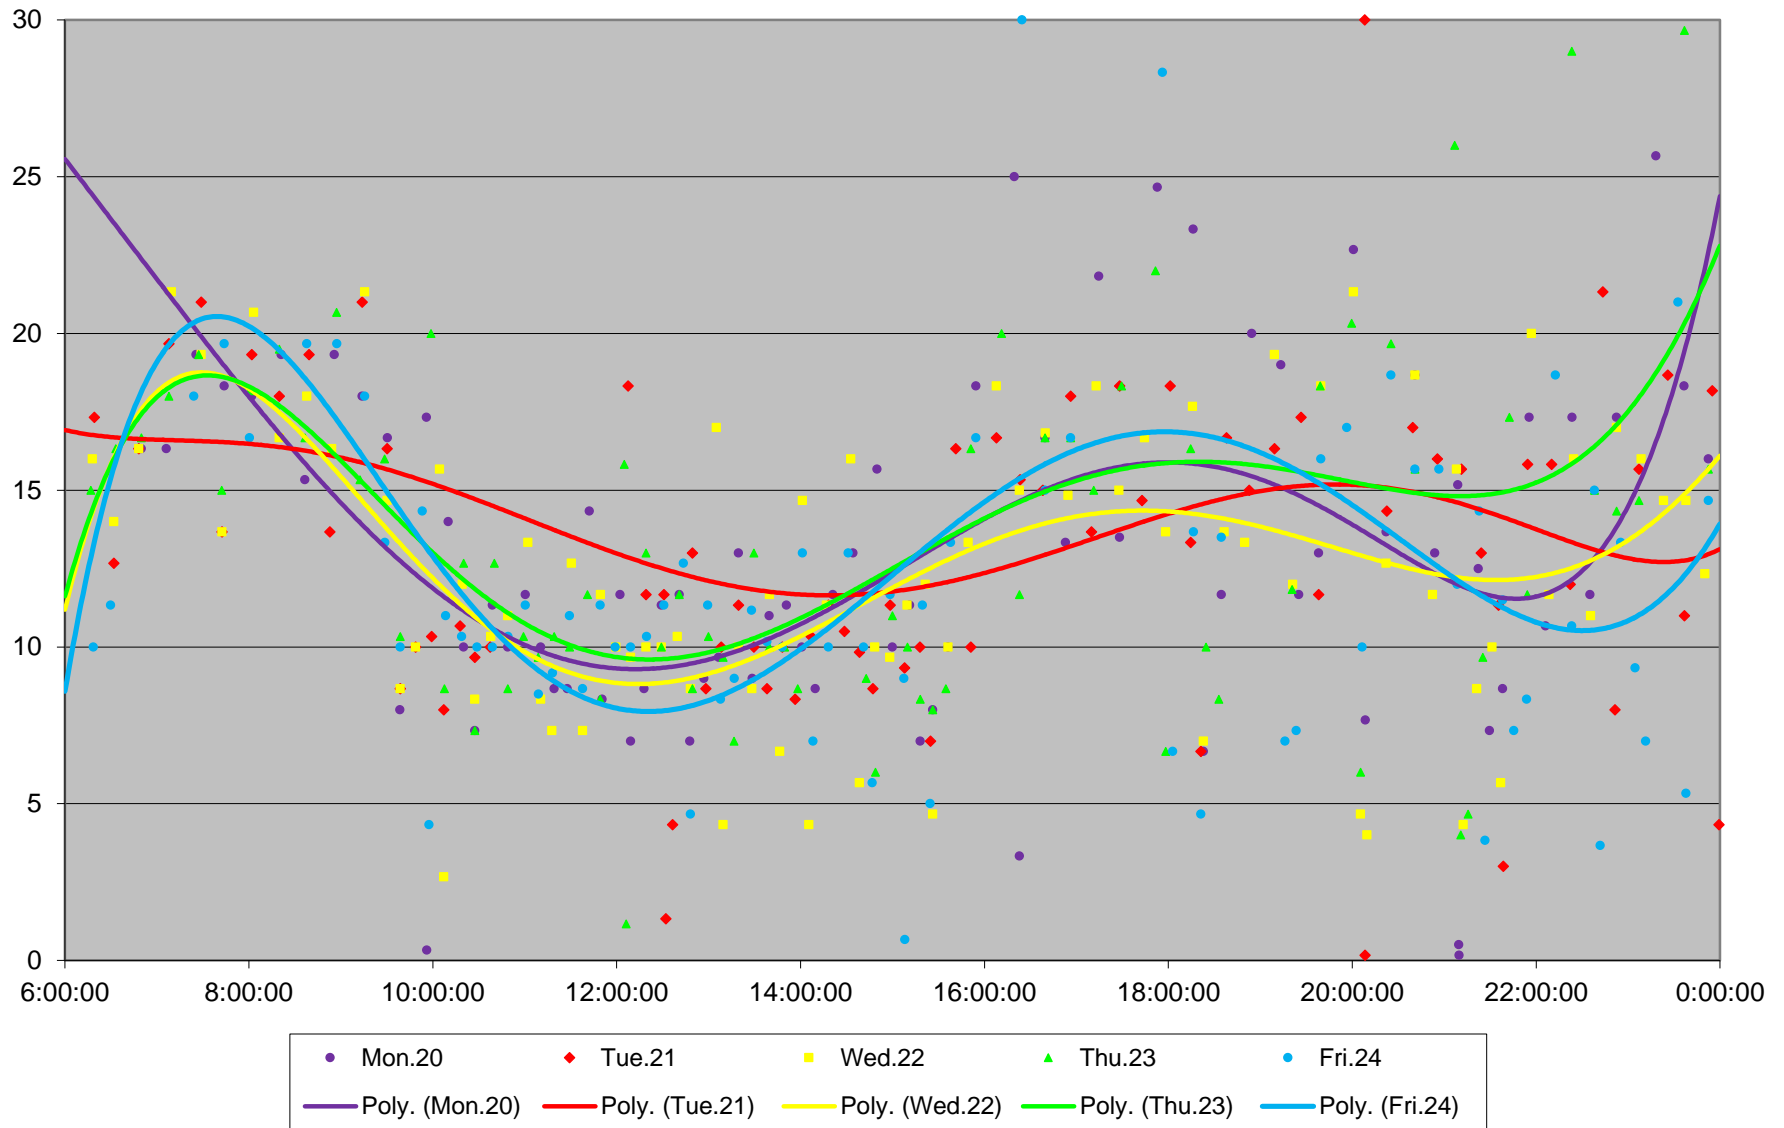

86 Scarborough Headways at Ellesmere Southbound July 2020