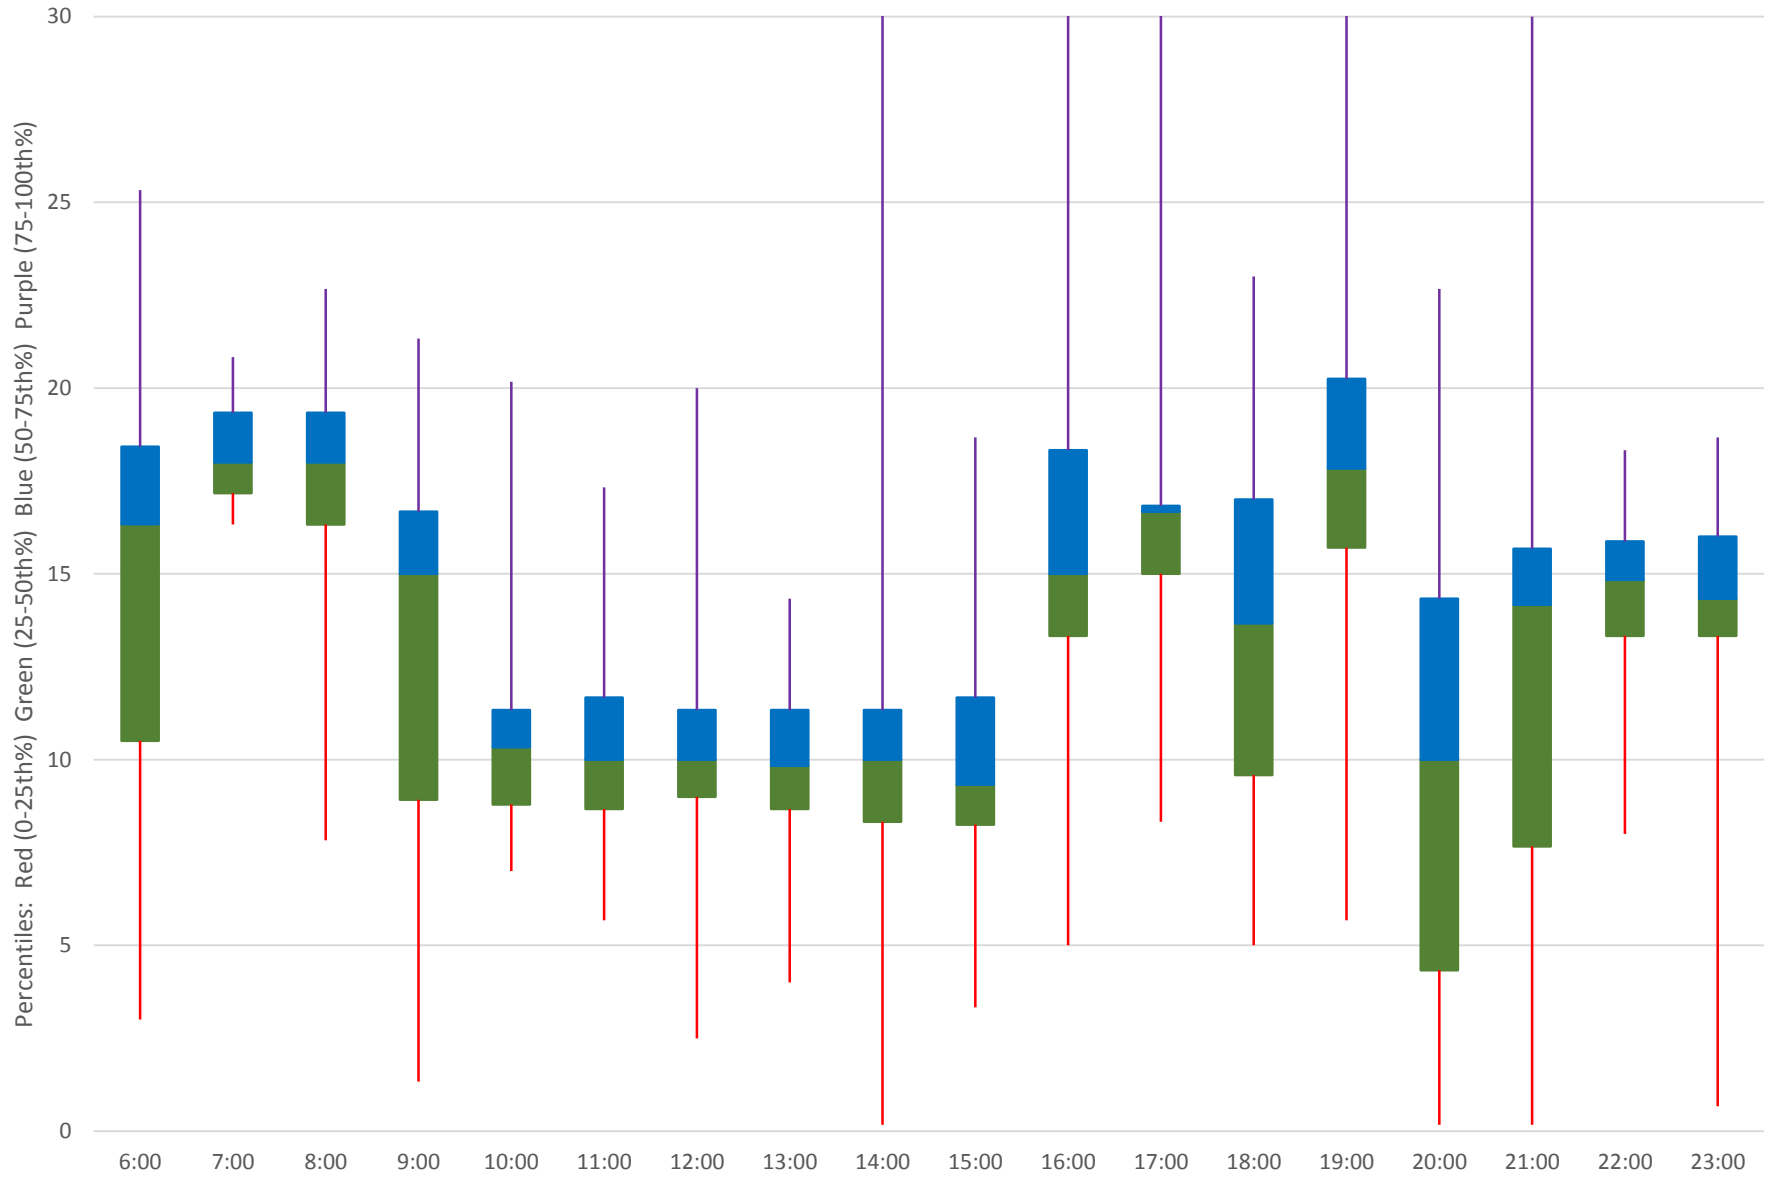

86 Scarborough Headways at Ellesmere Southbound July 2020

86 Scarborough Headways at Ellesmere Southbound July 2020 Quartiles Week 4

86 Scarborough Headways at Ellesmere Southbound July 2020

86 Scarborough Headways at Ellesmere Southbound July 2020

Quartiles Week 5

86 Scarborough Headways at Ellesmere Southbound July 2020 Saturday Statistics

86 Scarborough Headways at Ellesmere Southbound July 2020

86 Scarborough Headways at Ellesmere Southbound July 2020

Quartiles Saturdays

86 Scarborough Headways at Ellesmere Southbound July 2020 Sunday Statistics

86 Scarborough Headways at Ellesmere Southbound July 2020

86 Scarborough Headways at Ellesmere Southbound July 2020