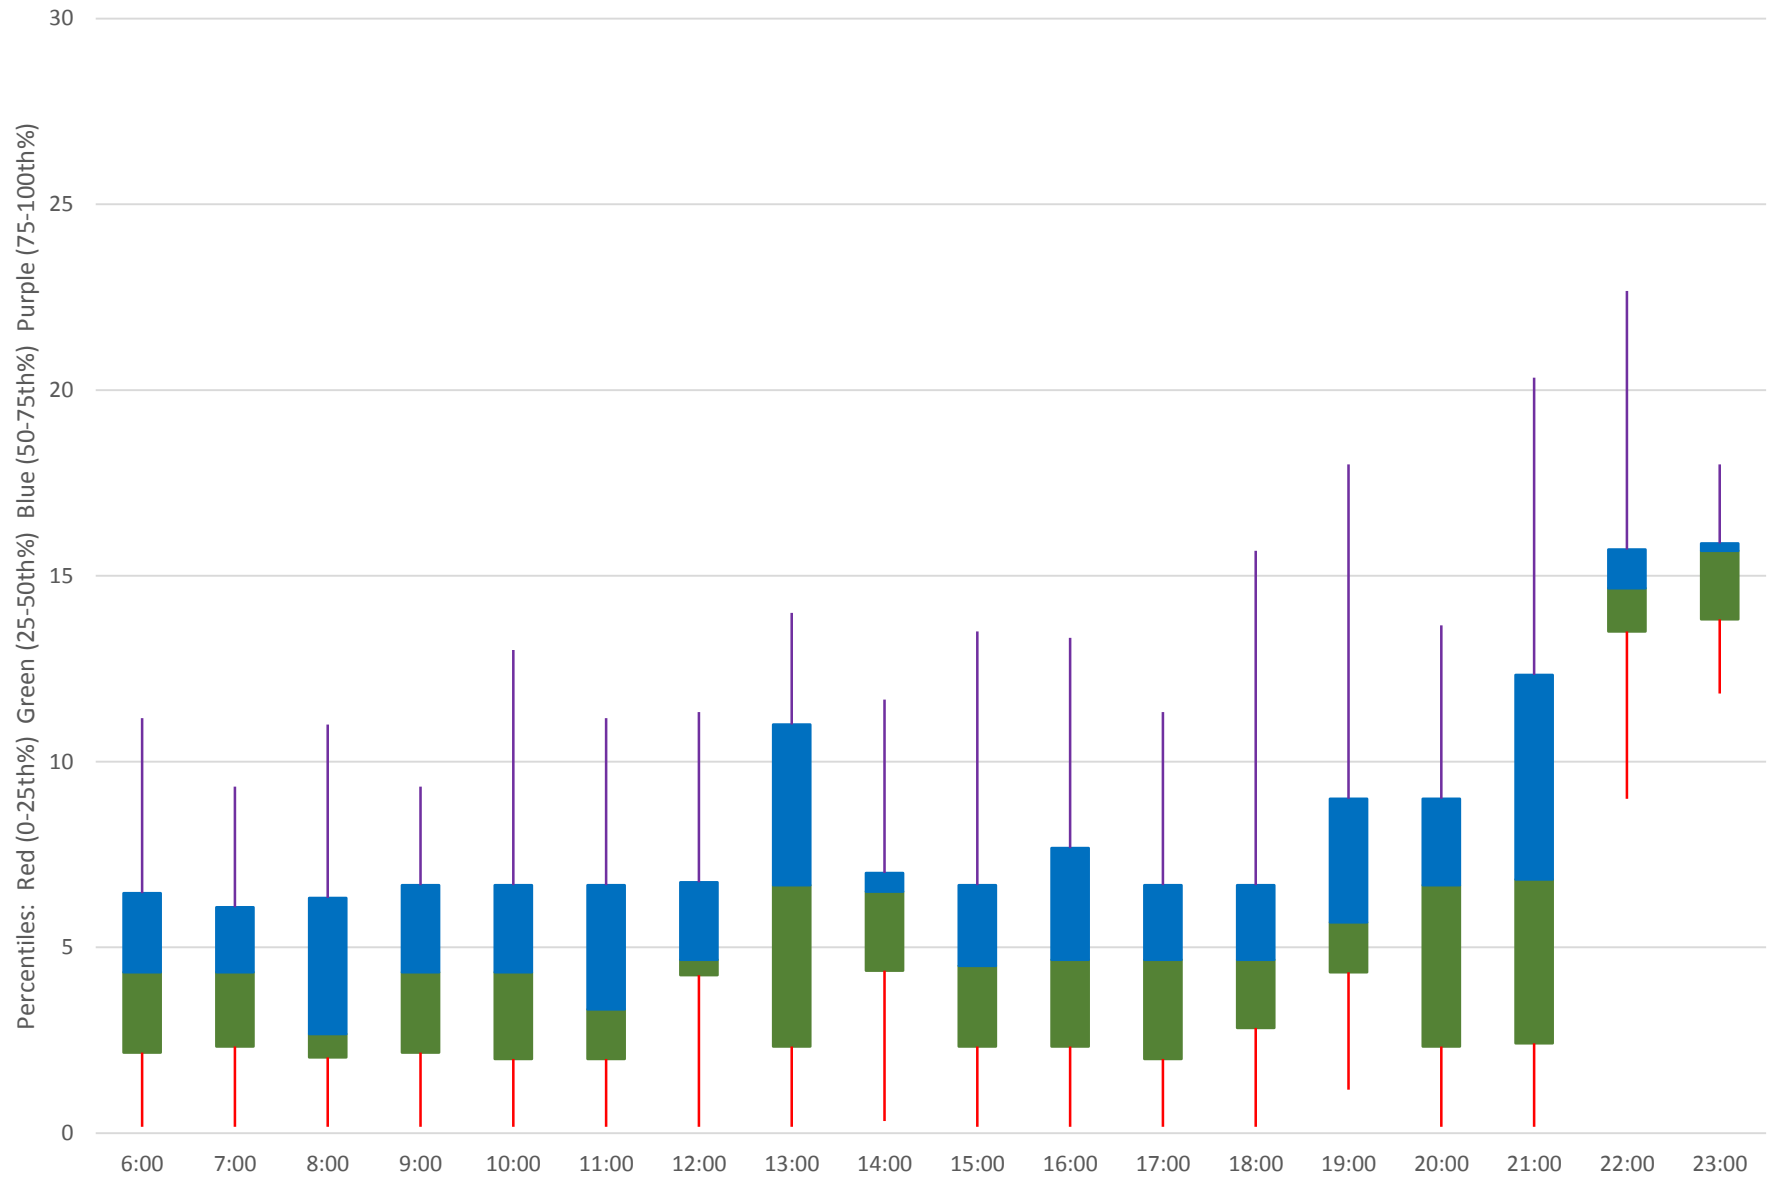

Quartiles Week 4

86 Scarborough Headways at E of Kennedy Stn Eastbound July 2020

86 Scarborough Headways at E of Kennedy Stn Eastbound July 2020

Quartiles Week 5

86 Scarborough Headways at E of Kennedy Stn Eastbound July 2020 Saturday Statistics

86 Scarborough Headways at E of Kennedy Stn Eastbound July 2020

86 Scarborough Headways at E of Kennedy Stn Eastbound July 2020

Quartiles Saturdays

86 Scarborough Headways at E of Kennedy Stn Eastbound July 2020 Sunday Statistics

86 Scarborough Headways at E of Kennedy Stn Eastbound July 2020

86 Scarborough Headways at E of Kennedy Stn Eastbound July 2020

Quartiles Sundays/Holidays