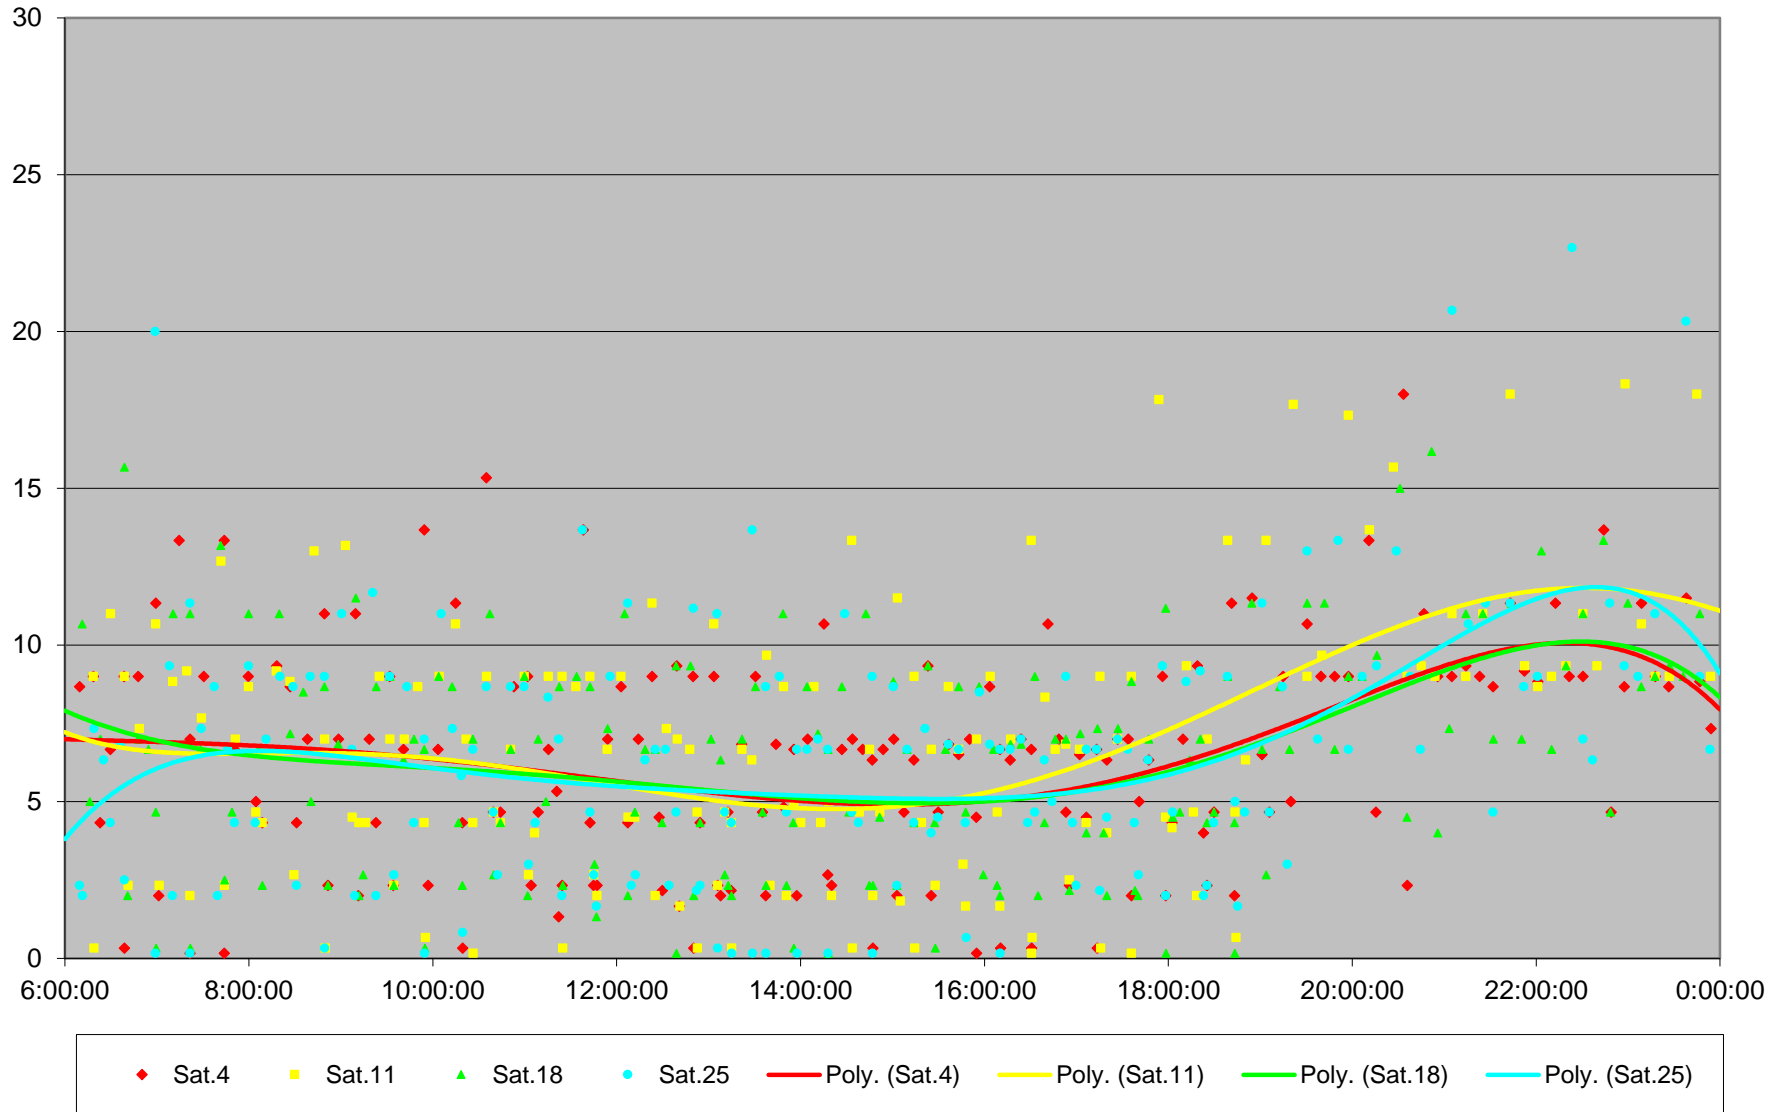

Quartiles Week 4

86 Scarborough Headways at E of Kennedy Stn Eastbound July 2020

86 Scarborough Headways at E of Kennedy Stn Eastbound July 2020

Quartiles Week 5

86 Scarborough Headways at E of Kennedy Stn Eastbound July 2020 Saturday Statistics

86 Scarborough Headways at E of Kennedy Stn Eastbound July 2020

86 Scarborough Headways at E of Kennedy Stn Eastbound July 2020

Quartiles Saturdays

86 Scarborough Headways at E of Kennedy Stn Eastbound July 2020 Sunday Statistics