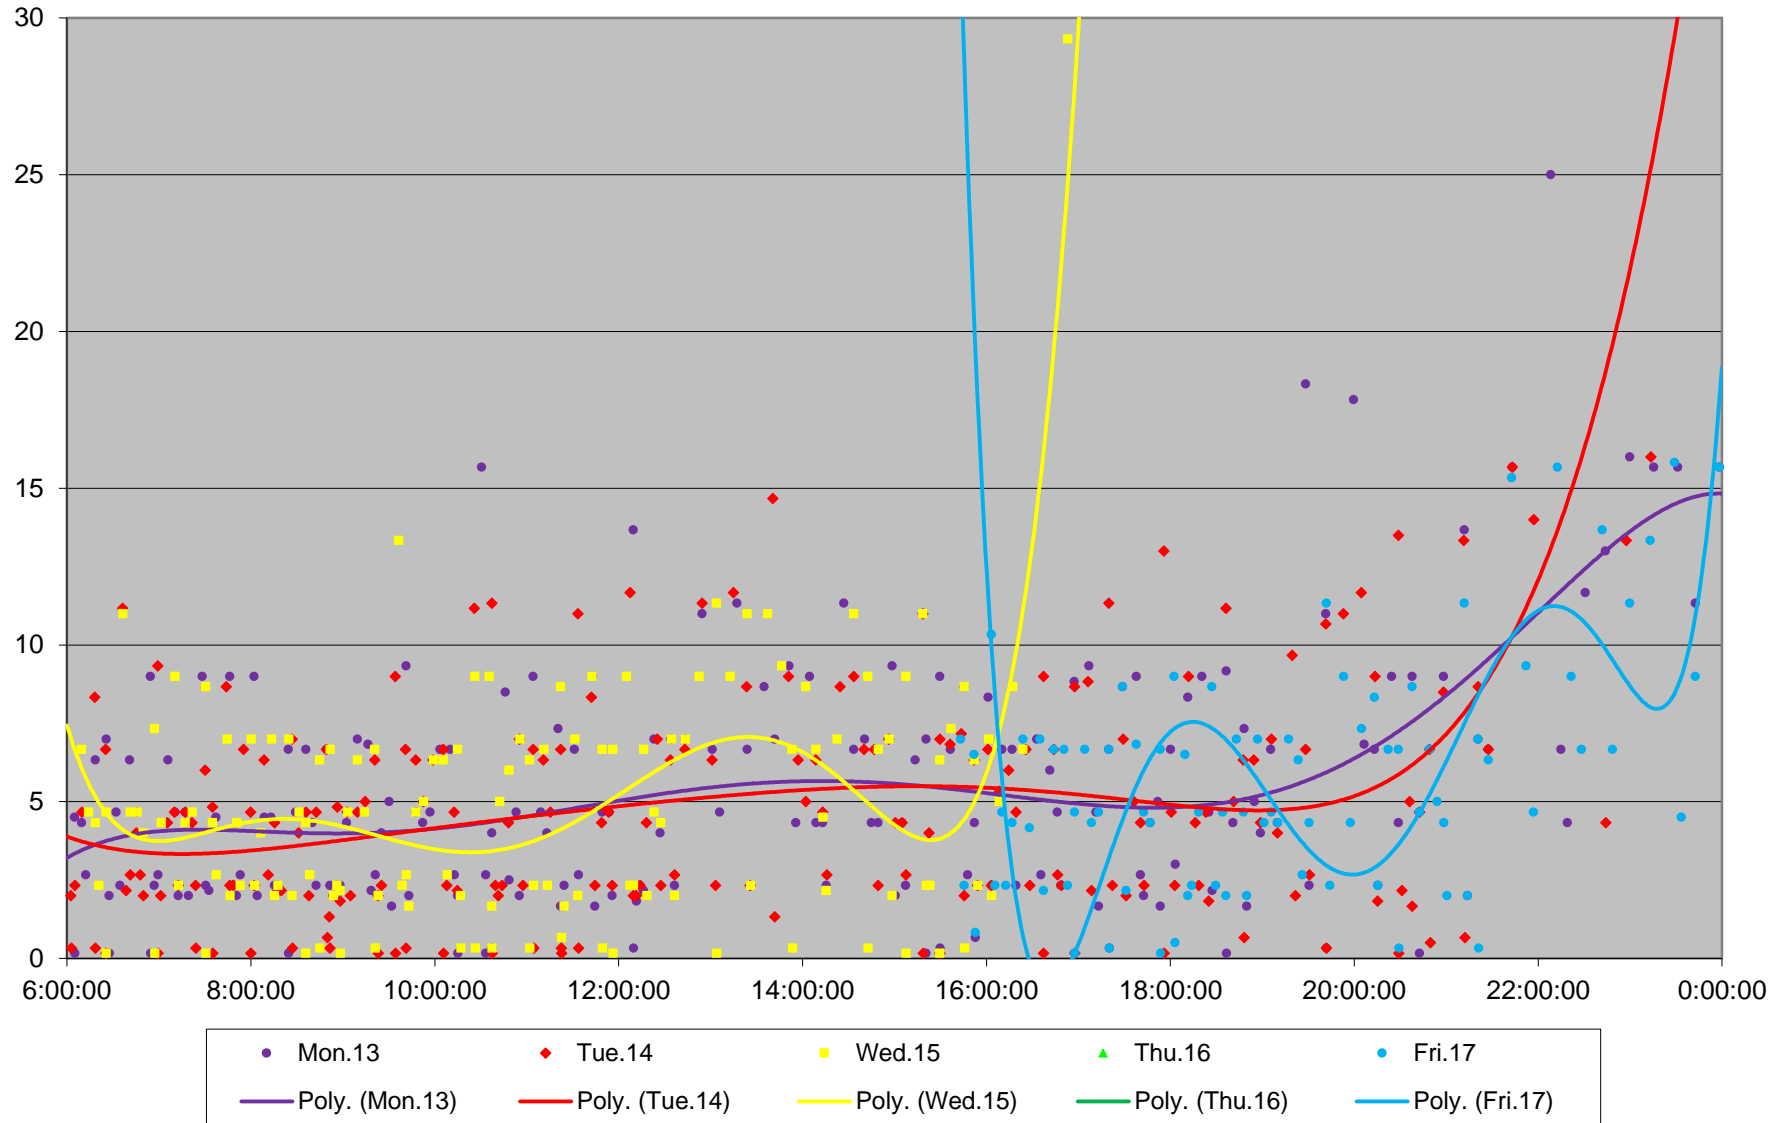

86 Scarborough Headways at E of Kennedy Stn Eastbound July 2020 Weekday Statistics

86 Scarborough Headways at E of Kennedy Stn Eastbound July 2020

86 Scarborough Headways at E of Kennedy Stn Eastbound July 2020

Quartiles Week 1

86 Scarborough Headways at E of Kennedy Stn Eastbound July 2020

86 Scarborough Headways at E of Kennedy Stn Eastbound July 2020

Quartiles Week 2

86 Scarborough Headways at E of Kennedy Stn Eastbound July 2020

86 Scarborough Headways at E of Kennedy Stn Eastbound July 2020

Quartiles Week 3

86 Scarborough Headways at E of Kennedy Stn Eastbound July 2020

86 Scarborough Headways at E of Kennedy Stn Eastbound July 2020

Quartiles Week 4

86 Scarborough Headways at E of Kennedy Stn Eastbound July 2020

86 Scarborough Headways at E of Kennedy Stn Eastbound July 2020

Quartiles Week 5

86 Scarborough Headways at E of Kennedy Stn Eastbound July 2020 Saturday Statistics