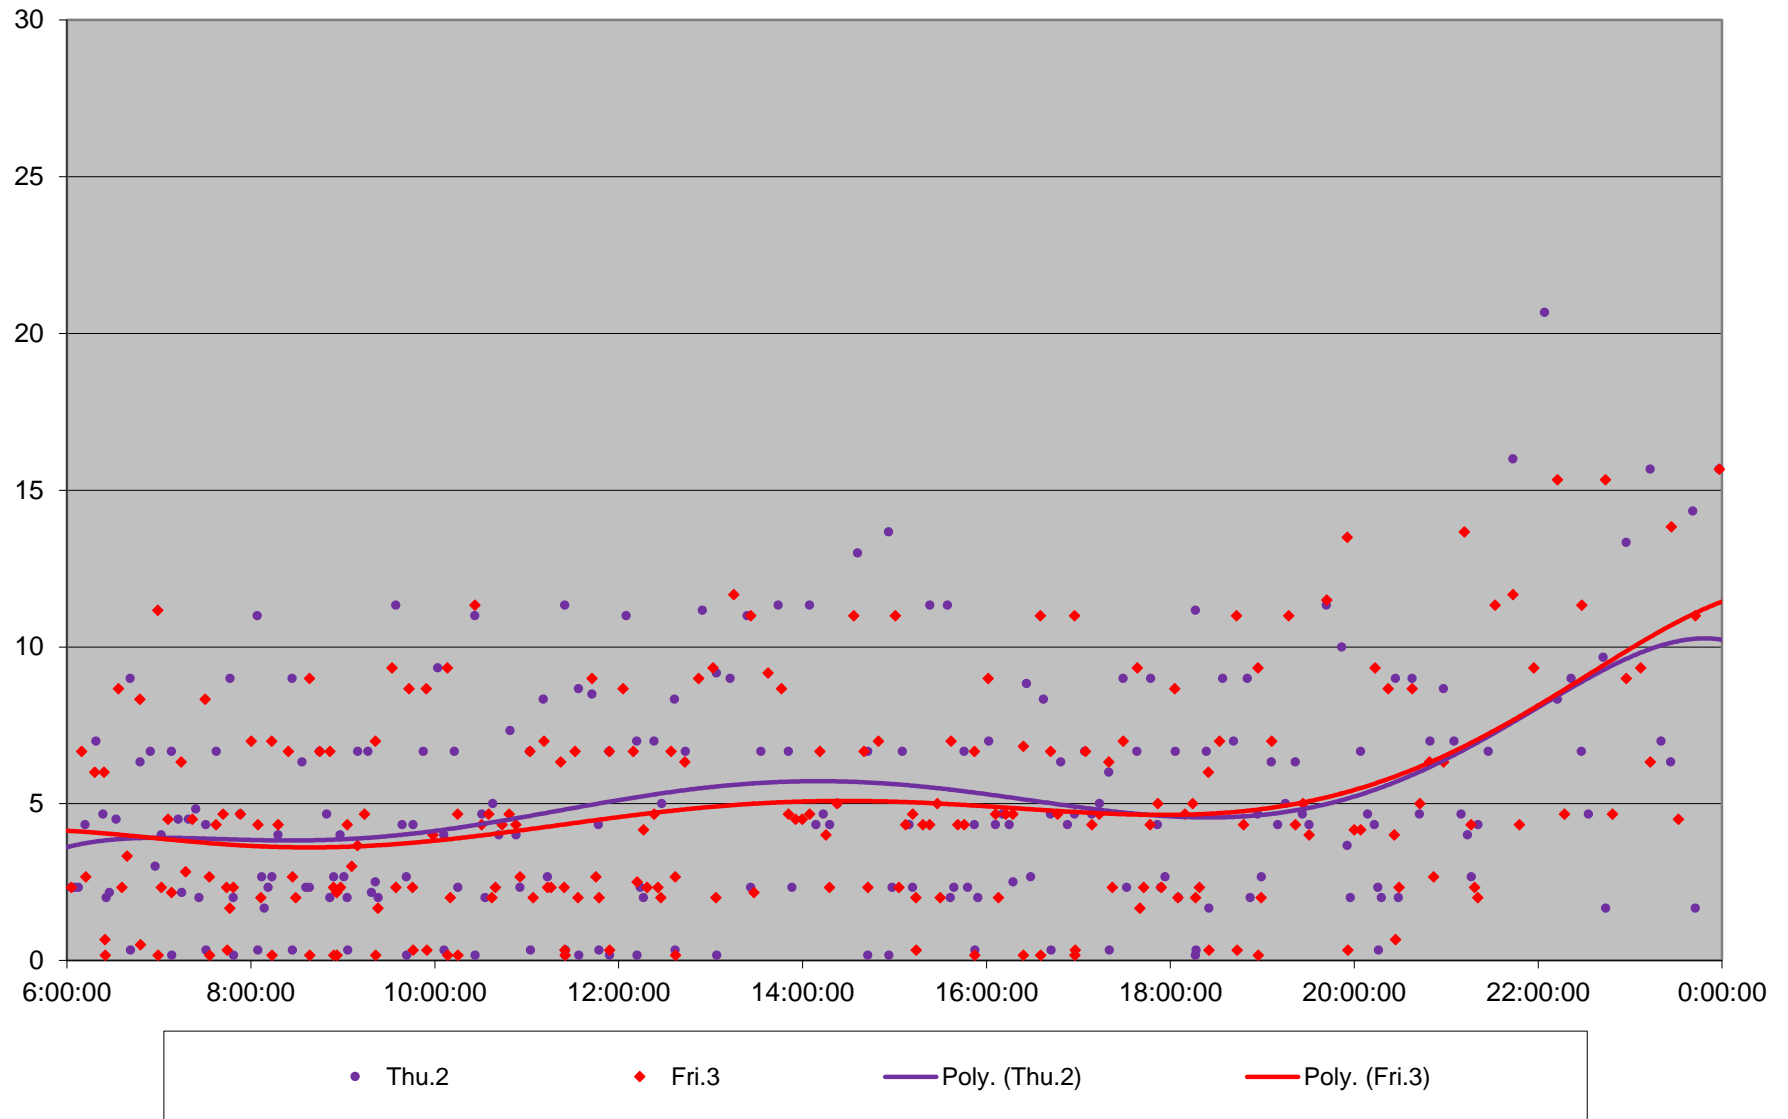

86 Scarborough Headways at E of Kennedy Stn Eastbound July 2020 Weekday Statistics

86 Scarborough Headways at E of Kennedy Stn Eastbound July 2020

86 Scarborough Headways at E of Kennedy Stn Eastbound July 2020

Quartiles Week 1

86 Scarborough Headways at E of Kennedy Stn Eastbound July 2020

86 Scarborough Headways at E of Kennedy Stn Eastbound July 2020

Quartiles Week 2

86 Scarborough Headways at E of Kennedy Stn Eastbound July 2020

86 Scarborough Headways at E of Kennedy Stn Eastbound July 2020

Quartiles Week 3

86 Scarborough Headways at E of Kennedy Stn Eastbound July 2020

86 Scarborough Headways at E of Kennedy Stn Eastbound July 2020

Quartiles Week 4

86 Scarborough Headways at E of Kennedy Stn Eastbound July 2020

86 Scarborough Headways at E of Kennedy Stn Eastbound July 2020

Quartiles Week 5

86 Scarborough Headways at E of Kennedy Stn Eastbound July 2020 Saturday Statistics