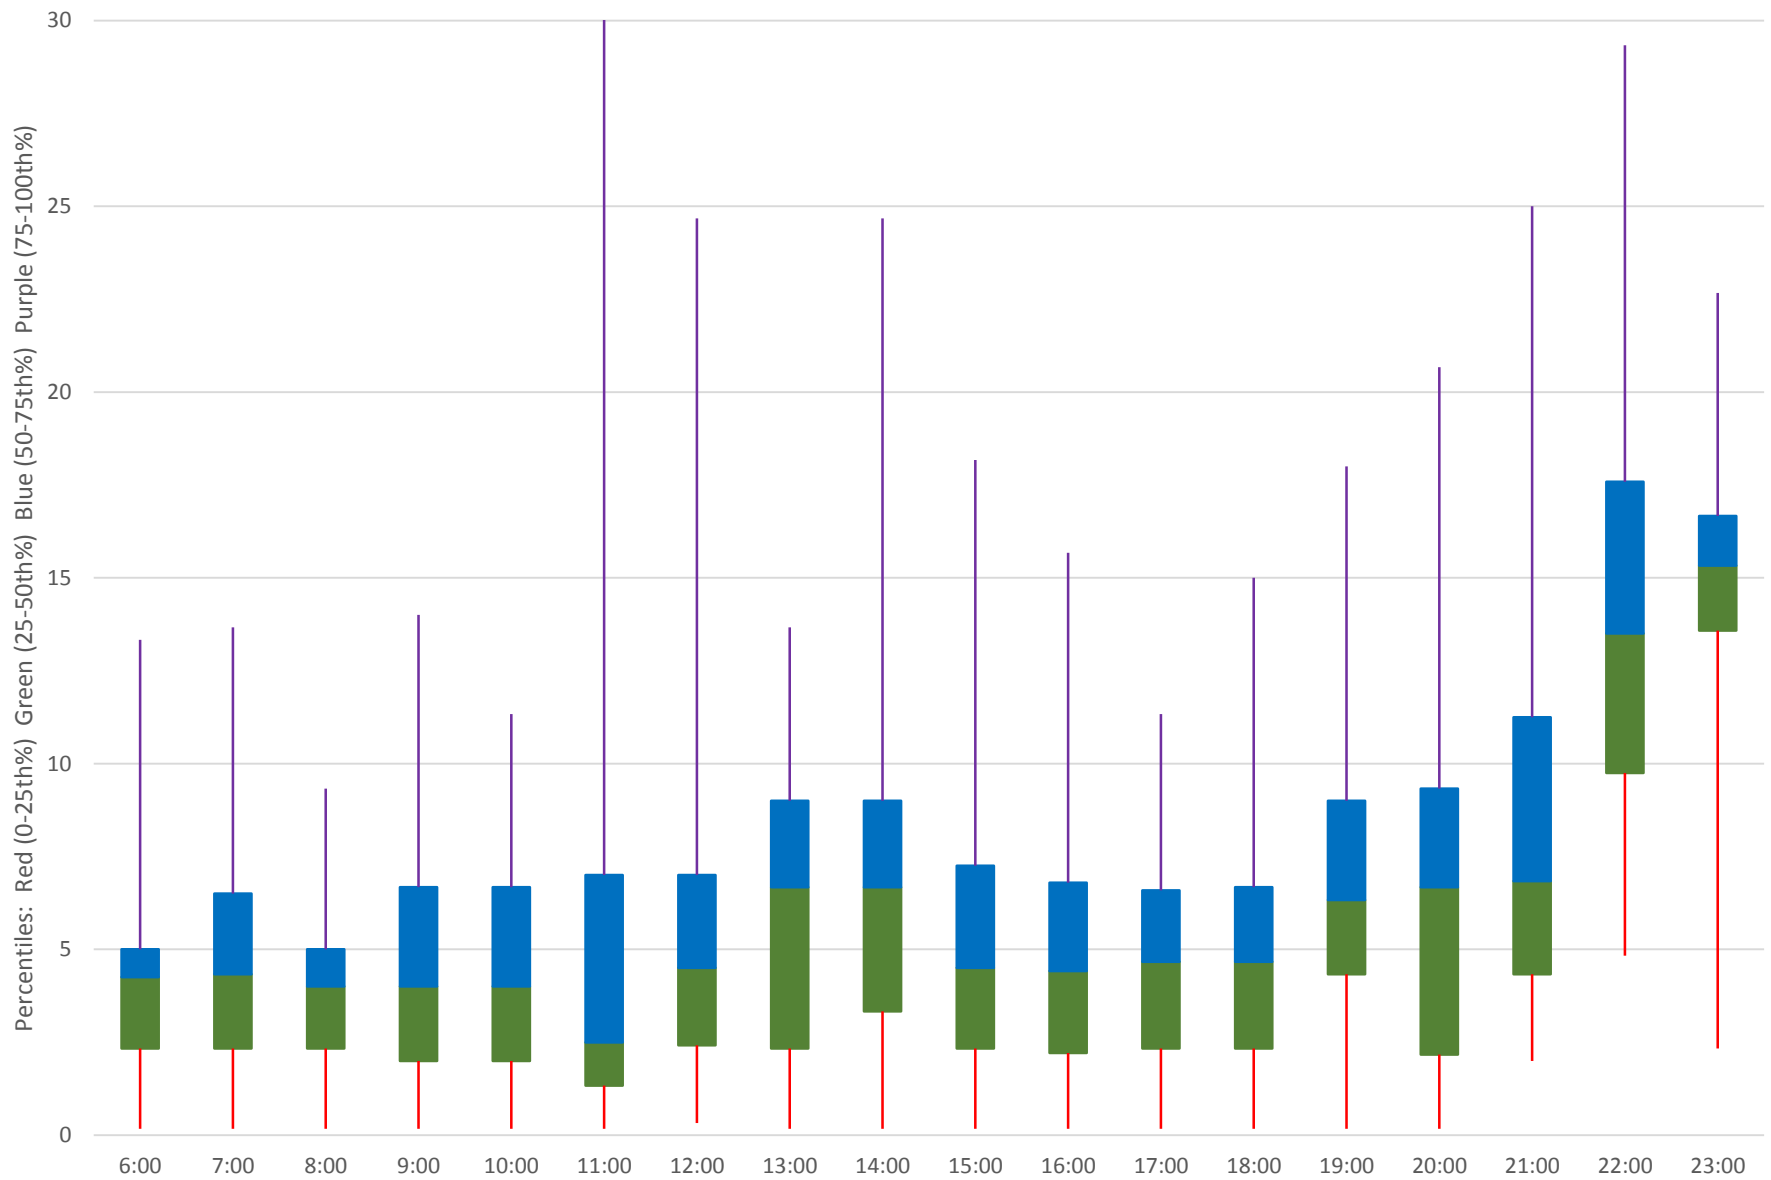

86 Scarborough Headways at E of Kennedy Stn Eastbound July 2020

Quartiles Week 3

86 Scarborough Headways at E of Kennedy Stn Eastbound July 2020

86 Scarborough Headways at E of Kennedy Stn Eastbound July 2020

Quartiles Week 4

86 Scarborough Headways at E of Kennedy Stn Eastbound July 2020

86 Scarborough Headways at E of Kennedy Stn Eastbound July 2020

Quartiles Week 5

86 Scarborough Headways at E of Kennedy Stn Eastbound July 2020 Saturday Statistics

86 Scarborough Headways at E of Kennedy Stn Eastbound July 2020

86 Scarborough Headways at E of Kennedy Stn Eastbound July 2020

Quartiles Saturdays

86 Scarborough Headways at E of Kennedy Stn Eastbound July 2020 Sunday Statistics