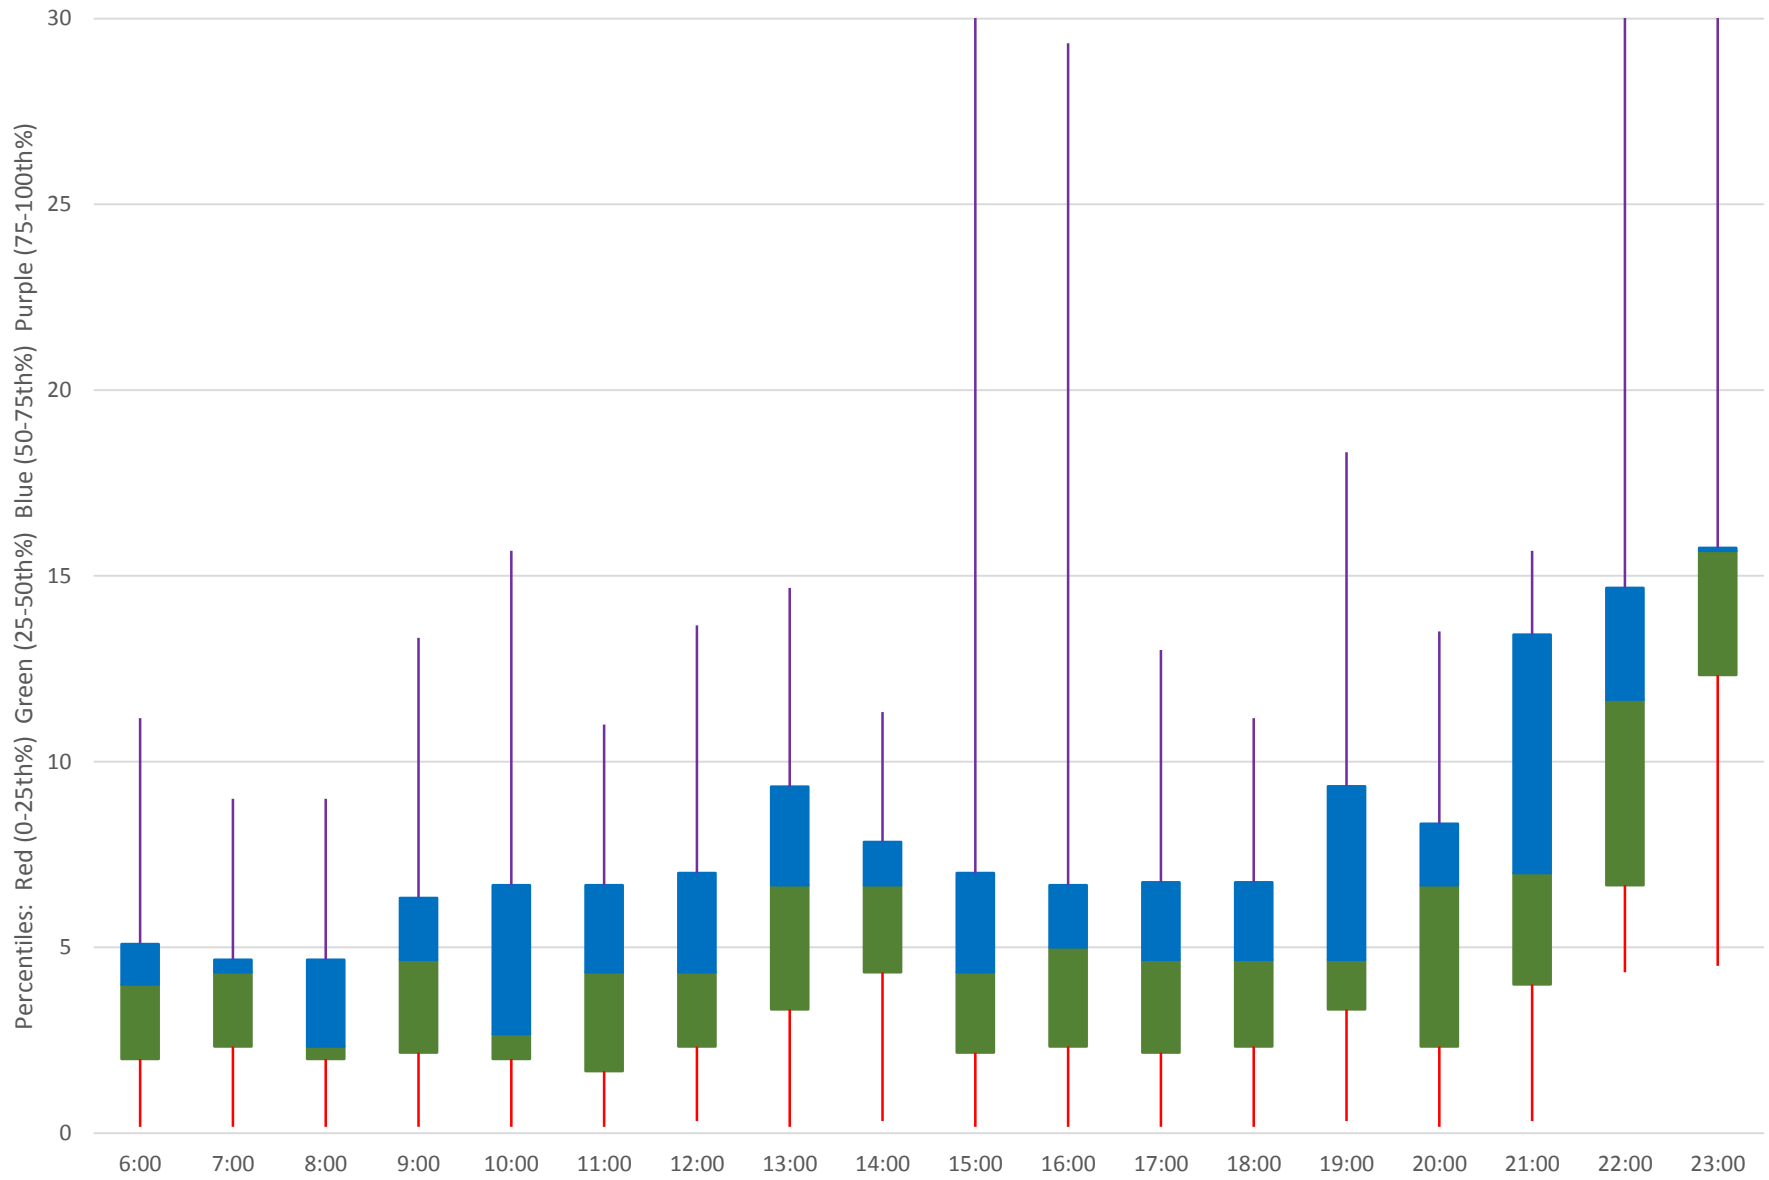

86 Scarborough Headways at E of Kennedy Stn Eastbound July 2020 Weekday Statistics

86 Scarborough Headways at E of Kennedy Stn Eastbound July 2020

86 Scarborough Headways at E of Kennedy Stn Eastbound July 2020

Quartiles Week 1

86 Scarborough Headways at E of Kennedy Stn Eastbound July 2020

86 Scarborough Headways at E of Kennedy Stn Eastbound July 2020

Quartiles Week 2

86 Scarborough Headways at E of Kennedy Stn Eastbound July 2020

86 Scarborough Headways at E of Kennedy Stn Eastbound July 2020

Quartiles Week 3

86 Scarborough Headways at E of Kennedy Stn Eastbound July 2020

86 Scarborough Headways at E of Kennedy Stn Eastbound July 2020

86 Scarborough Headways at E of Kennedy Stn Eastbound July 2020

86 Scarborough Headways at E of Kennedy Stn Eastbound July 2020

Quartiles Saturdays

86 Scarborough Headways at E of Kennedy Stn Eastbound July 2020 Sunday Statistics