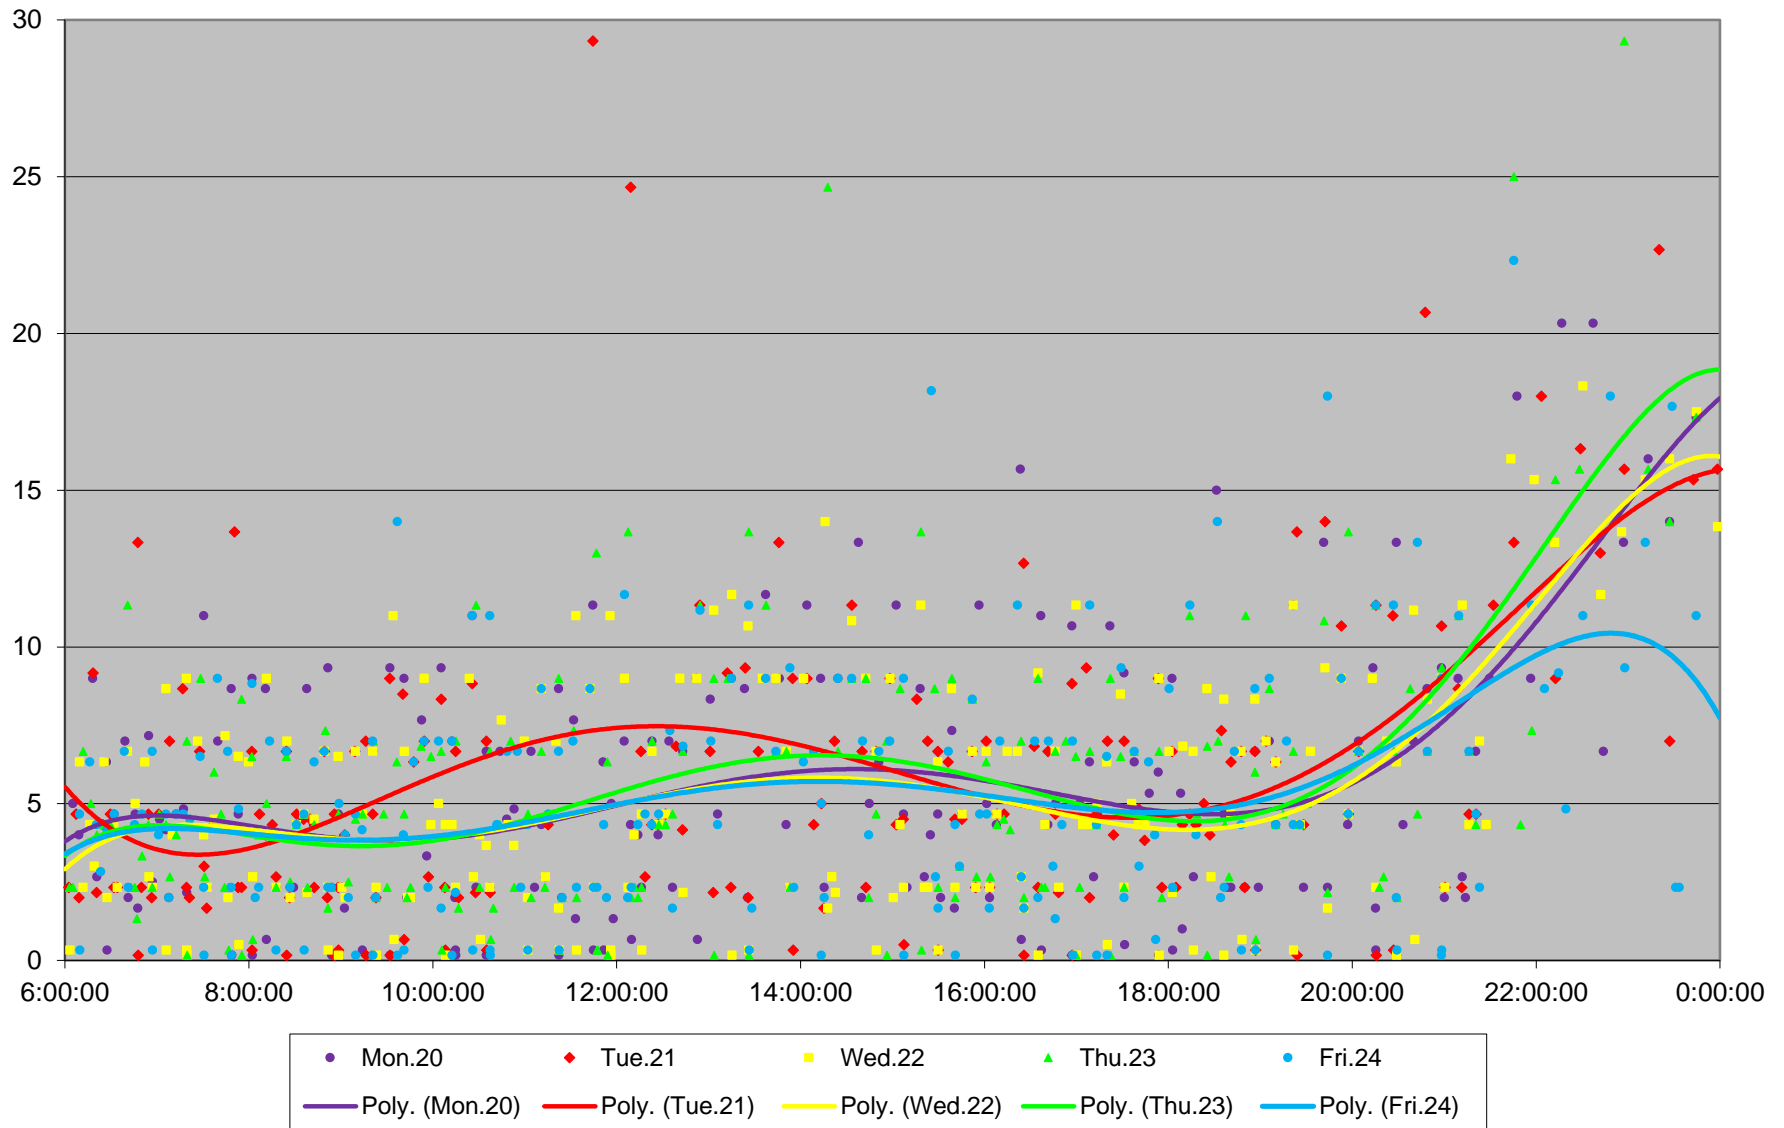

86 Scarborough Headways at E of Kennedy Stn Eastbound July 2020 Weekday Statistics

86 Scarborough Headways at E of Kennedy Stn Eastbound July 2020

86 Scarborough Headways at E of Kennedy Stn Eastbound July 2020

Quartiles Week 1

86 Scarborough Headways at E of Kennedy Stn Eastbound July 2020

86 Scarborough Headways at E of Kennedy Stn Eastbound July 2020

Quartiles Week 2

86 Scarborough Headways at E of Kennedy Stn Eastbound July 2020

86 Scarborough Headways at E of Kennedy Stn Eastbound July 2020

Quartiles Week 3

86 Scarborough Headways at E of Kennedy Stn Eastbound July 2020

86 Scarborough Headways at E of Kennedy Stn Eastbound July 2020

Quartiles Week 4

86 Scarborough Headways at E of Kennedy Stn Eastbound July 2020

86 Scarborough Headways at E of Kennedy Stn Eastbound July 2020

Quartiles Week 5

86 Scarborough Headways at E of Kennedy Stn Eastbound July 2020 Saturday Statistics