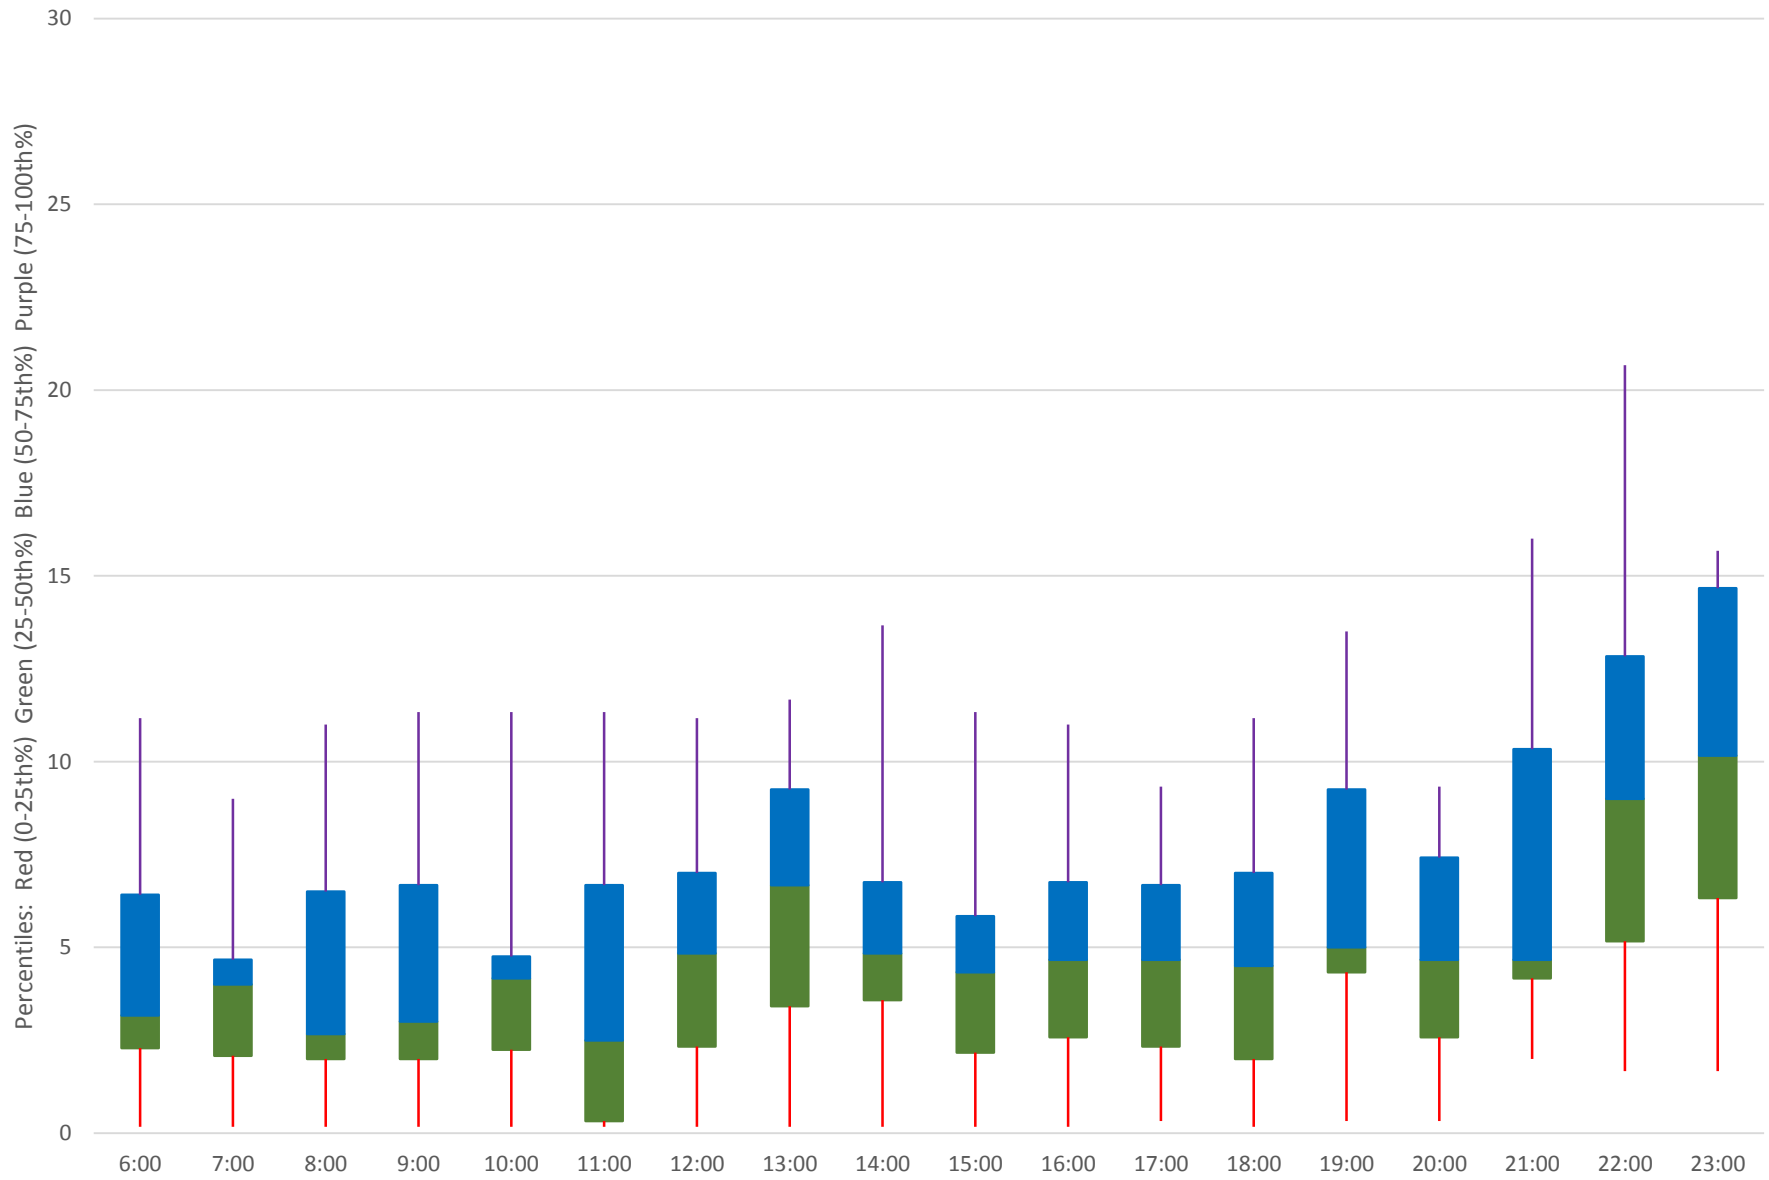

86 Scarborough Headways at E of Kennedy Stn Eastbound July 2020 Weekday Statistics

86 Scarborough Headways at E of Kennedy Stn Eastbound July 2020

86 Scarborough Headways at E of Kennedy Stn Eastbound July 2020

Quartiles Week 1

86 Scarborough Headways at E of Kennedy Stn Eastbound July 2020

86 Scarborough Headways at E of Kennedy Stn Eastbound July 2020

Quartiles Week 2

86 Scarborough Headways at E of Kennedy Stn Eastbound July 2020

86 Scarborough Headways at E of Kennedy Stn Eastbound July 2020

Quartiles Week 3

86 Scarborough Headways at E of Kennedy Stn Eastbound July 2020

86 Scarborough Headways at E of Kennedy Stn Eastbound July 2020

86 Scarborough Headways at E of Kennedy Stn Eastbound July 2020

86 Scarborough Headways at E of Kennedy Stn Eastbound July 2020

Quartiles Saturdays

86 Scarborough Headways at E of Kennedy Stn Eastbound July 2020 Sunday Statistics