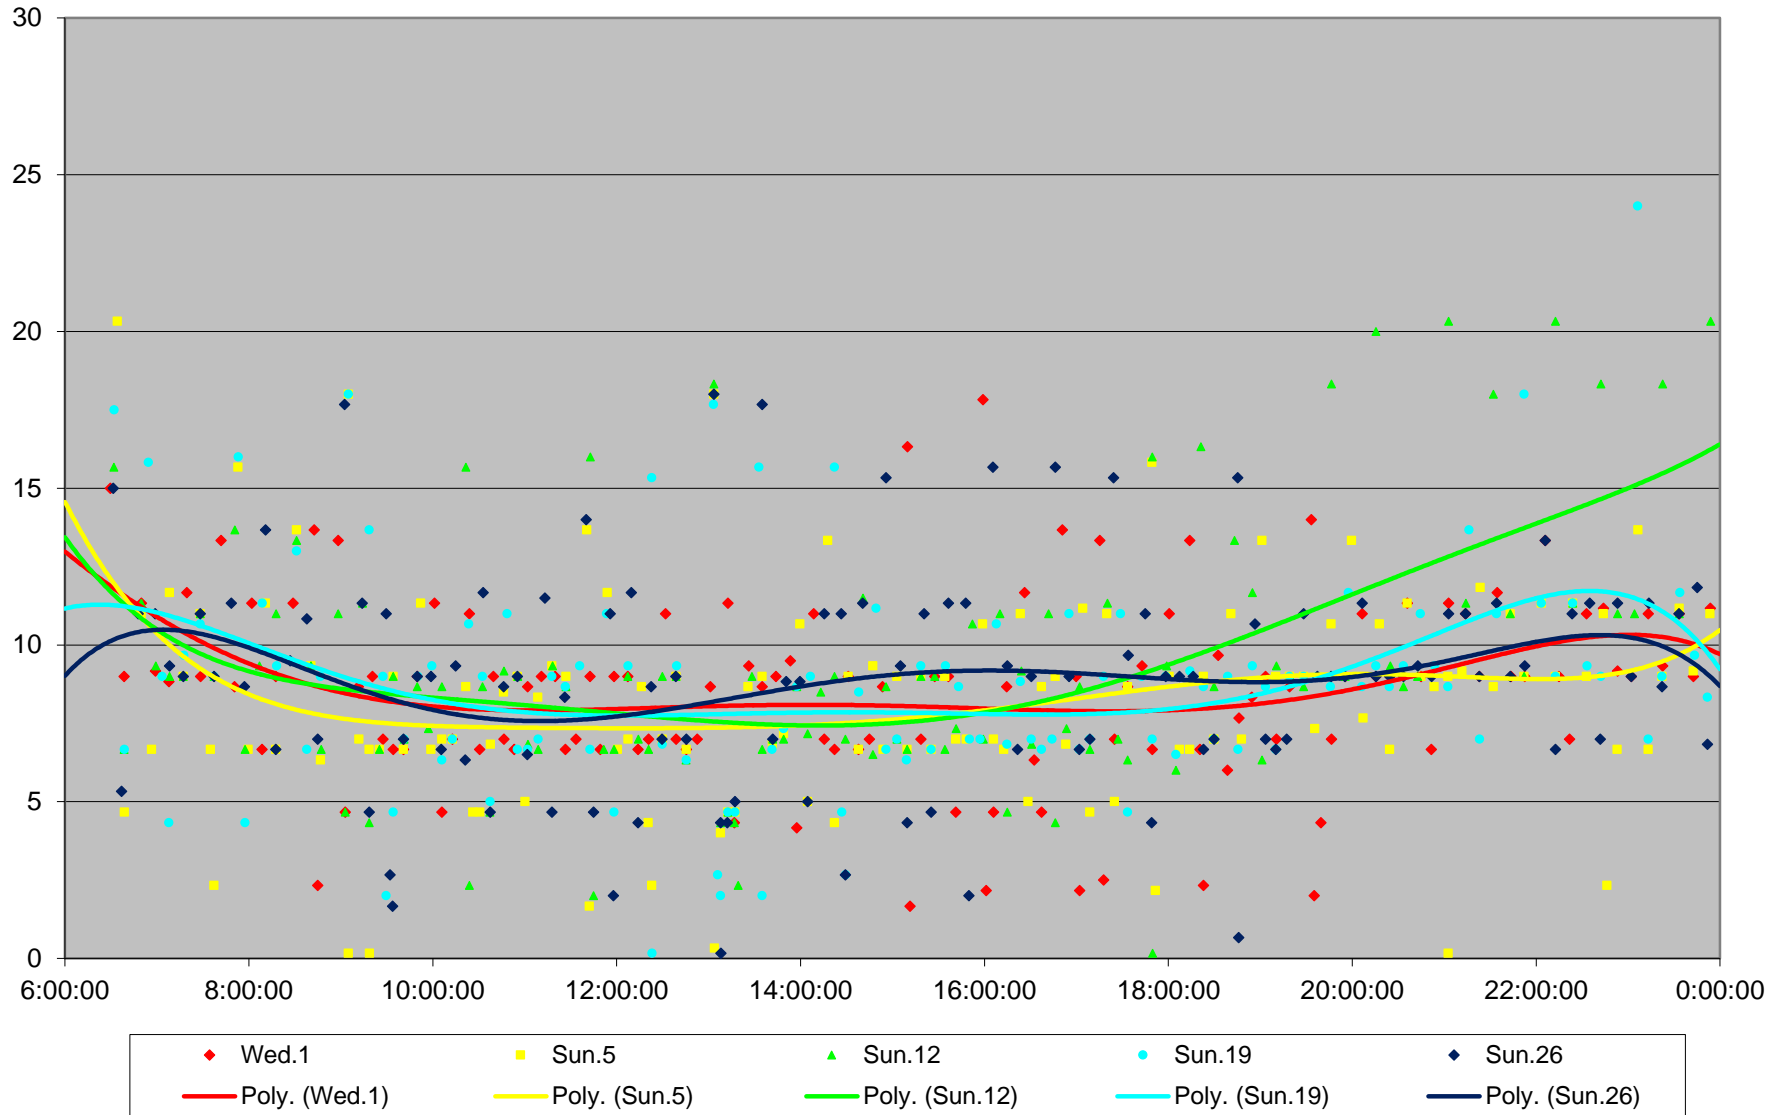

86 Scarborough Headways at E of Kennedy Stn Eastbound July 2020

86 Scarborough Headways at E of Kennedy Stn Eastbound July 2020

Quartiles Saturdays

86 Scarborough Headways at E of Kennedy Stn Eastbound July 2020 Sunday Statistics

86 Scarborough Headways at E of Kennedy Stn Eastbound July 2020

86 Scarborough Headways at E of Kennedy Stn Eastbound July 2020

Quartiles Sundays/Holidays