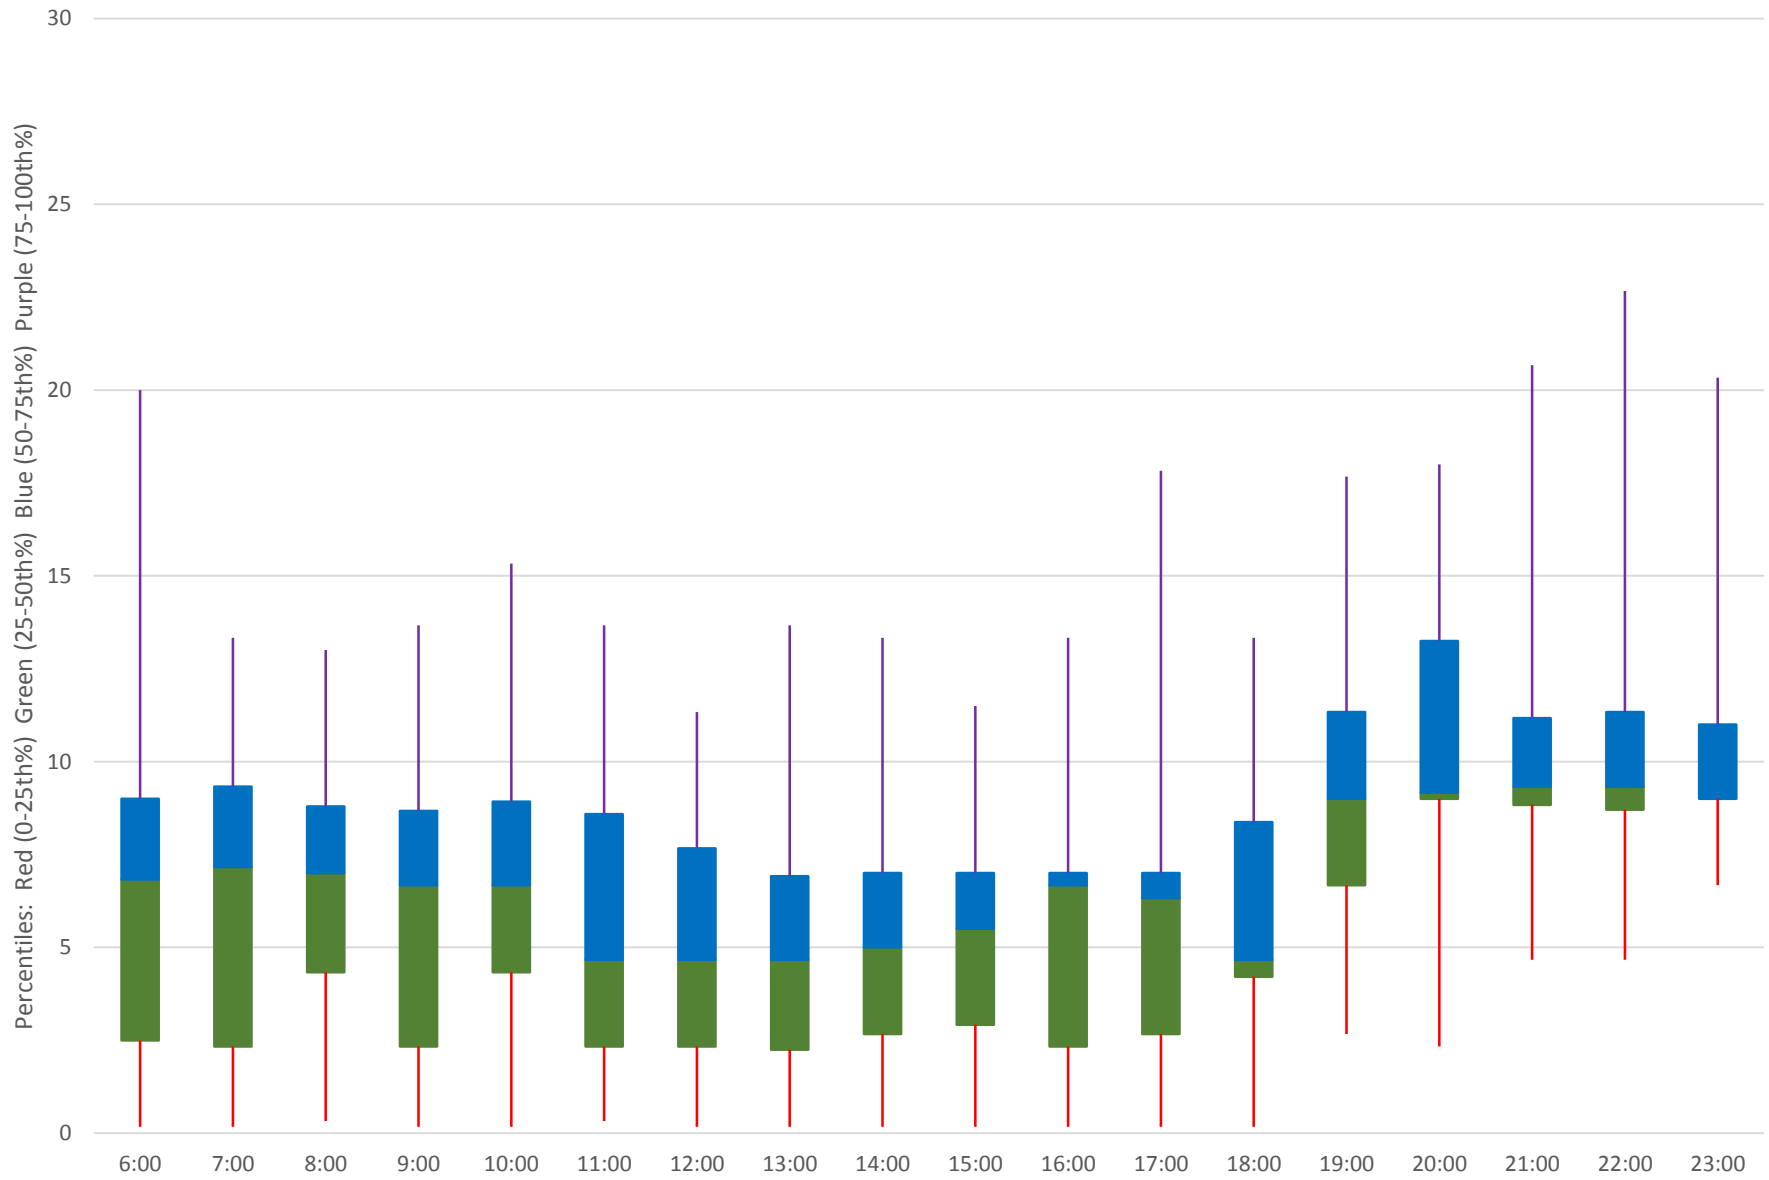

Quartiles Week 4

86 Scarborough Headways at E of Kennedy Stn Eastbound July 2020

86 Scarborough Headways at E of Kennedy Stn Eastbound July 2020

Quartiles Week 5

86 Scarborough Headways at E of Kennedy Stn Eastbound July 2020 Saturday Statistics

86 Scarborough Headways at E of Kennedy Stn Eastbound July 2020

86 Scarborough Headways at E of Kennedy Stn Eastbound July 2020

Quartiles Saturdays

86 Scarborough Headways at E of Kennedy Stn Eastbound July 2020 Sunday Statistics

86 Scarborough Headways at E of Kennedy Stn Eastbound July 2020

86 Scarborough Headways at E of Kennedy Stn Eastbound July 2020

Quartiles Sundays/Holidays