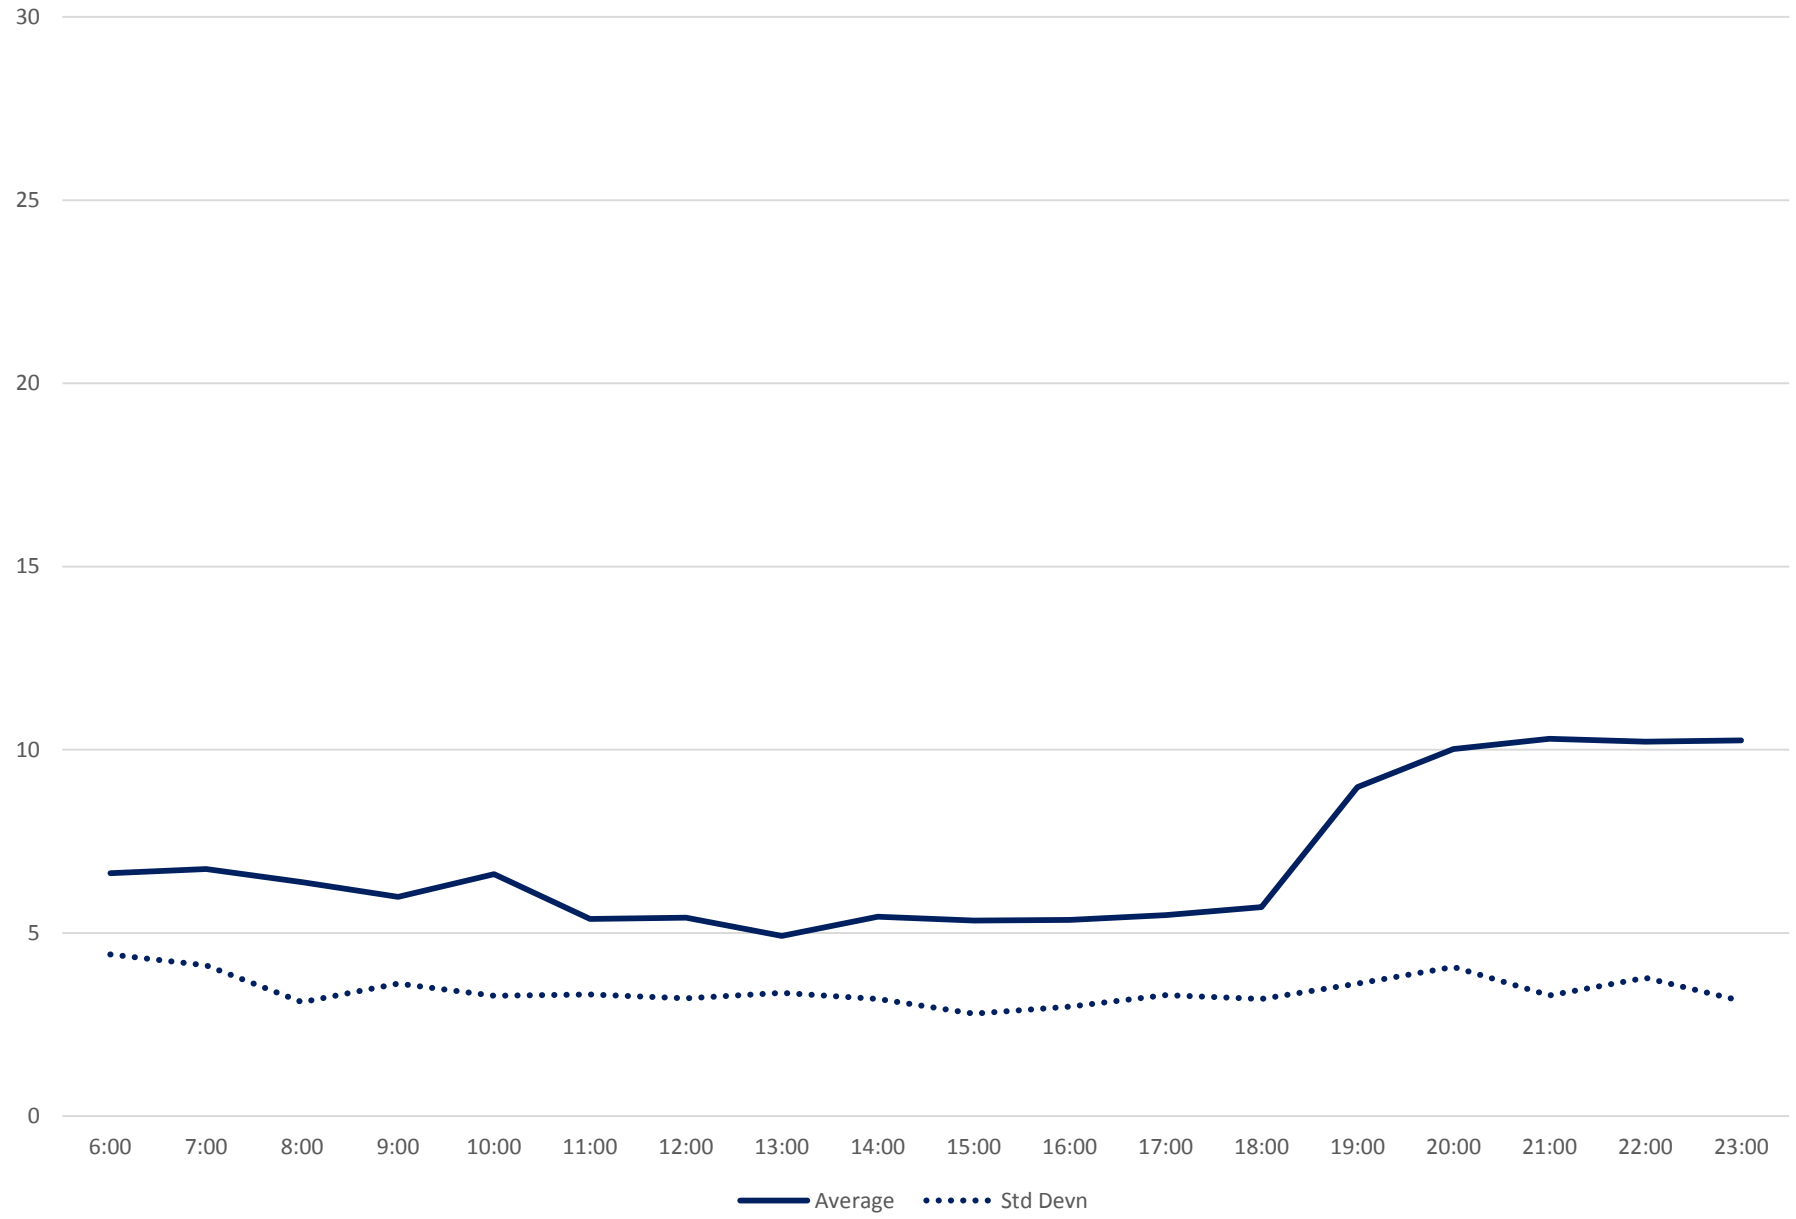

Quartiles Week 4

86 Scarborough Headways at E of Kennedy Stn Eastbound July 2020

86 Scarborough Headways at E of Kennedy Stn Eastbound July 2020

Quartiles Week 5

86 Scarborough Headways at E of Kennedy Stn Eastbound July 2020 Saturday Statistics

86 Scarborough Headways at E of Kennedy Stn Eastbound July 2020

86 Scarborough Headways at E of Kennedy Stn Eastbound July 2020

Quartiles Saturdays

86 Scarborough Headways at E of Kennedy Stn Eastbound July 2020 Sunday Statistics

86 Scarborough Headways at E of Kennedy Stn Eastbound July 2020

86 Scarborough Headways at E of Kennedy Stn Eastbound July 2020

Quartiles Sundays/Holidays