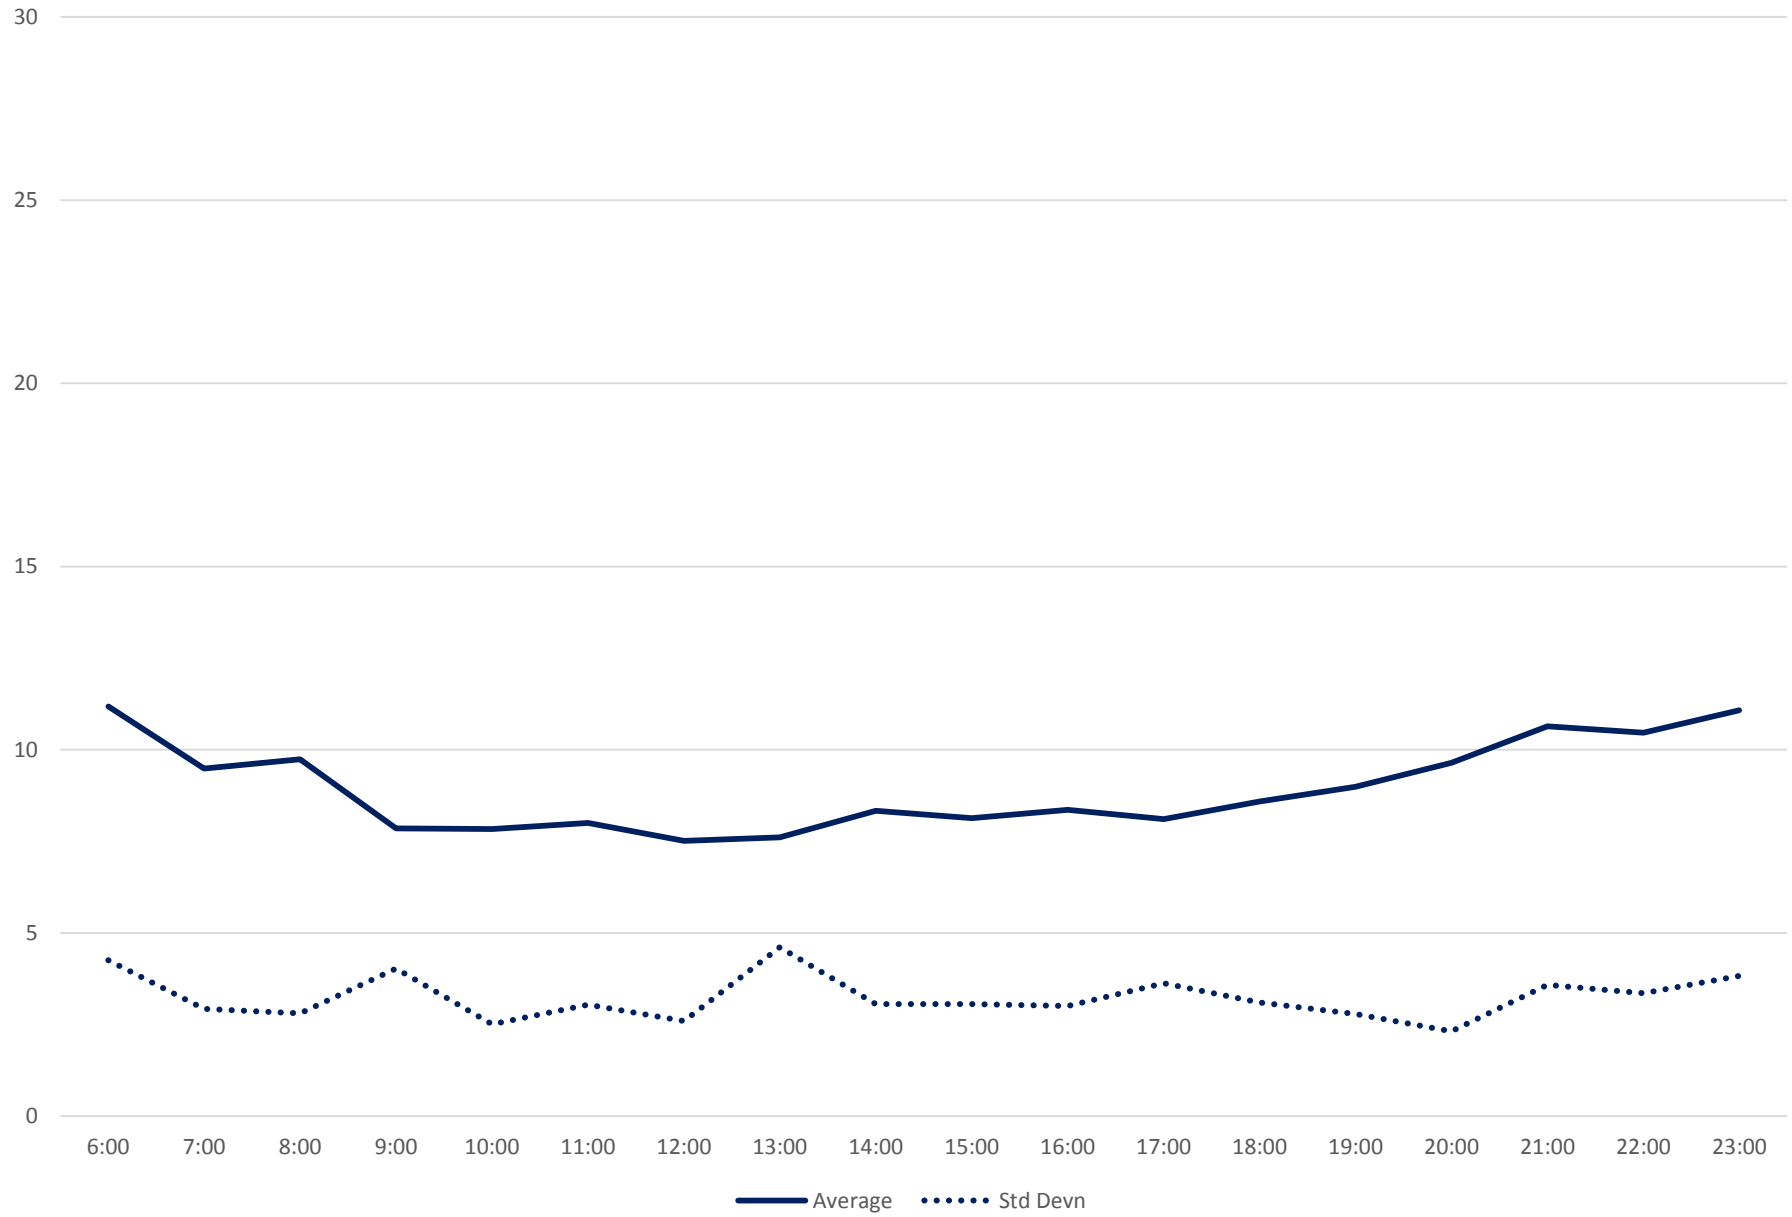

Quartiles Week 4

86 Scarborough Headways at E of Kennedy Stn Eastbound July 2020

86 Scarborough Headways at E of Kennedy Stn Eastbound July 2020

Quartiles Week 5

86 Scarborough Headways at E of Kennedy Stn Eastbound July 2020 Saturday Statistics

86 Scarborough Headways at E of Kennedy Stn Eastbound July 2020

86 Scarborough Headways at E of Kennedy Stn Eastbound July 2020

Quartiles Saturdays

86 Scarborough Headways at E of Kennedy Stn Eastbound July 2020 Sunday Statistics

86 Scarborough Headways at E of Kennedy Stn Eastbound July 2020

86 Scarborough Headways at E of Kennedy Stn Eastbound July 2020

Quartiles Sundays/Holidays