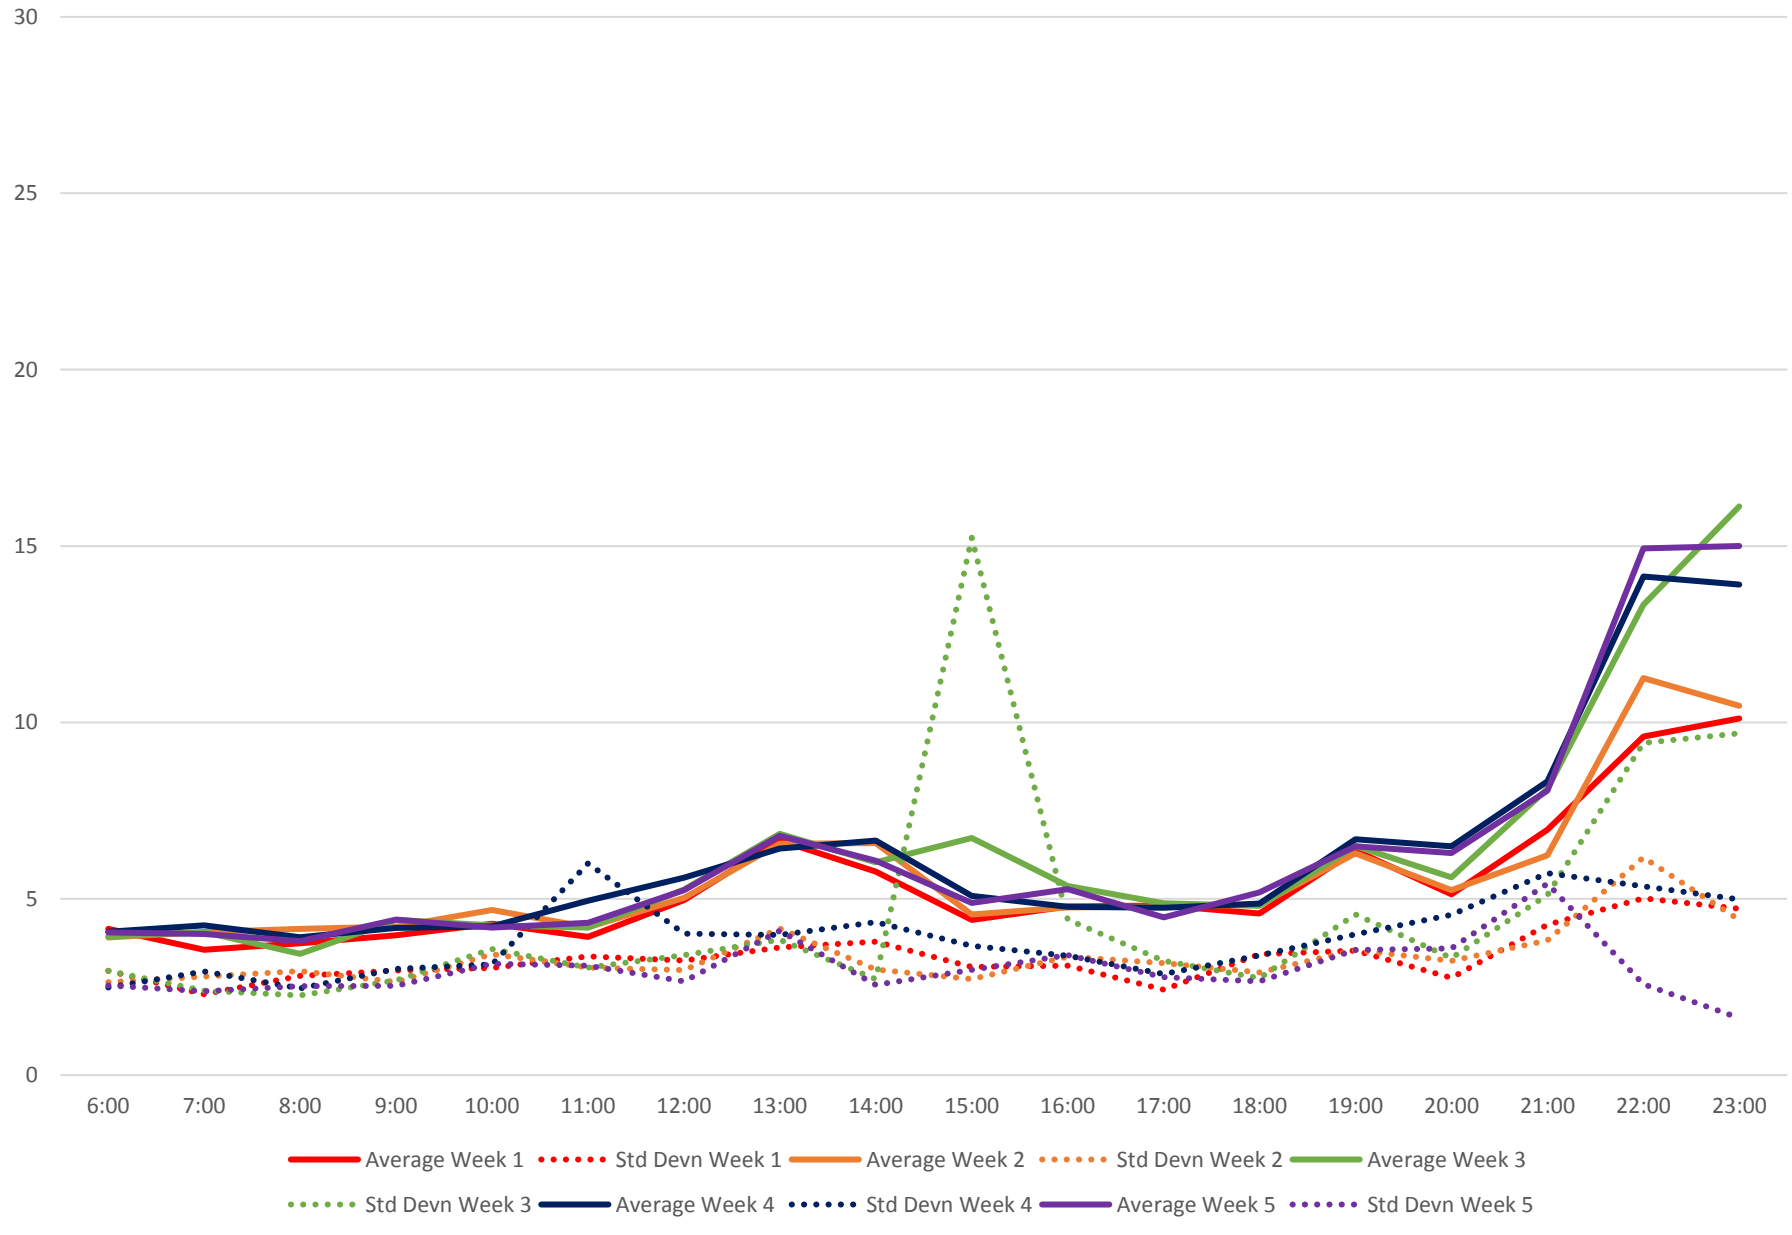

86 Scarborough Headways at E of Kennedy Stn Eastbound July 2020 Weekday Statistics

86 Scarborough Headways at E of Kennedy Stn Eastbound July 2020

86 Scarborough Headways at E of Kennedy Stn Eastbound July 2020

Quartiles Week 1

86 Scarborough Headways at E of Kennedy Stn Eastbound July 2020

86 Scarborough Headways at E of Kennedy Stn Eastbound July 2020

Quartiles Week 2

86 Scarborough Headways at E of Kennedy Stn Eastbound July 2020

86 Scarborough Headways at E of Kennedy Stn Eastbound July 2020

Quartiles Week 3

86 Scarborough Headways at E of Kennedy Stn Eastbound July 2020

86 Scarborough Headways at E of Kennedy Stn Eastbound July 2020

86 Scarborough Headways at E of Kennedy Stn Eastbound July 2020

86 Scarborough Headways at E of Kennedy Stn Eastbound July 2020

Quartiles Saturdays

86 Scarborough Headways at E of Kennedy Stn Eastbound July 2020 Sunday Statistics