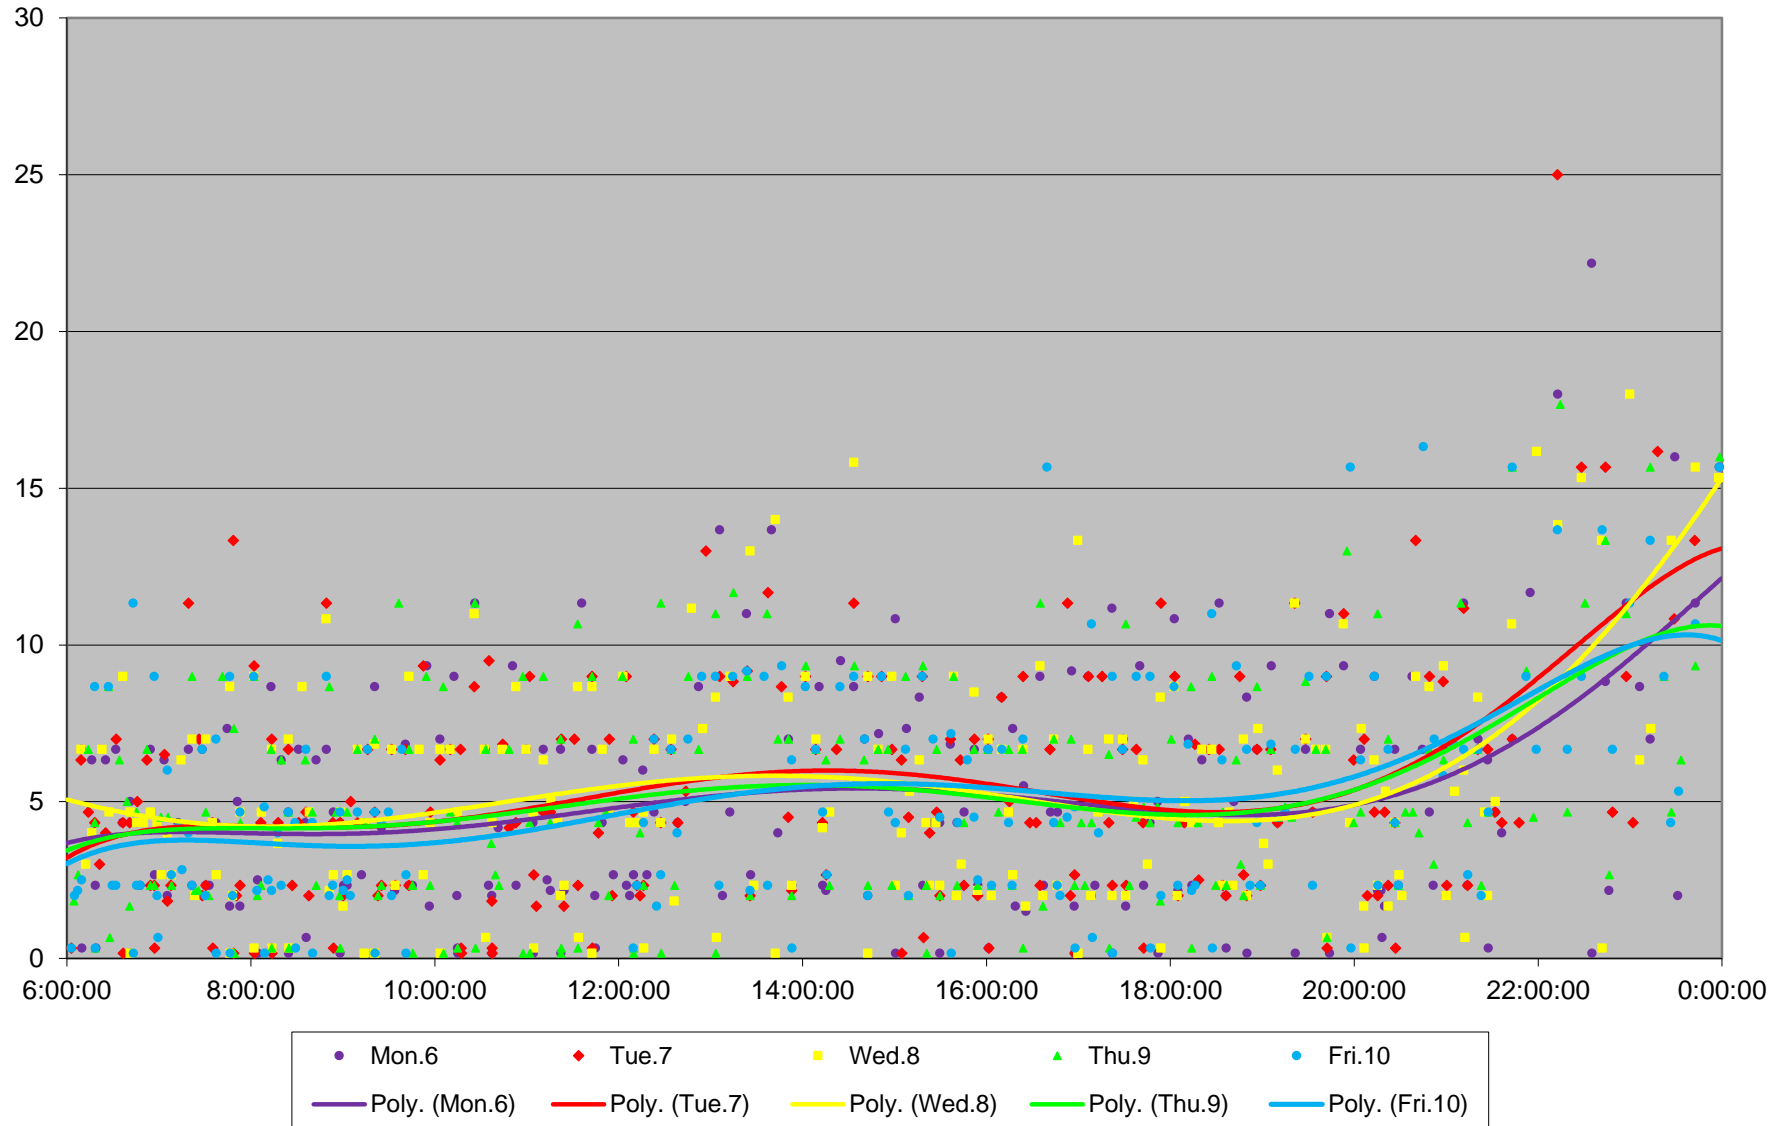

86 Scarborough Headways at E of Kennedy Stn Eastbound July 2020 Weekday Statistics

86 Scarborough Headways at E of Kennedy Stn Eastbound July 2020

86 Scarborough Headways at E of Kennedy Stn Eastbound July 2020

Quartiles Week 1

86 Scarborough Headways at E of Kennedy Stn Eastbound July 2020

86 Scarborough Headways at E of Kennedy Stn Eastbound July 2020

Quartiles Week 2

86 Scarborough Headways at E of Kennedy Stn Eastbound July 2020

86 Scarborough Headways at E of Kennedy Stn Eastbound July 2020

Quartiles Week 3

86 Scarborough Headways at E of Kennedy Stn Eastbound July 2020

86 Scarborough Headways at E of Kennedy Stn Eastbound July 2020

86 Scarborough Headways at E of Kennedy Stn Eastbound July 2020

86 Scarborough Headways at E of Kennedy Stn Eastbound July 2020

Quartiles Saturdays

86 Scarborough Headways at E of Kennedy Stn Eastbound July 2020 Sunday Statistics