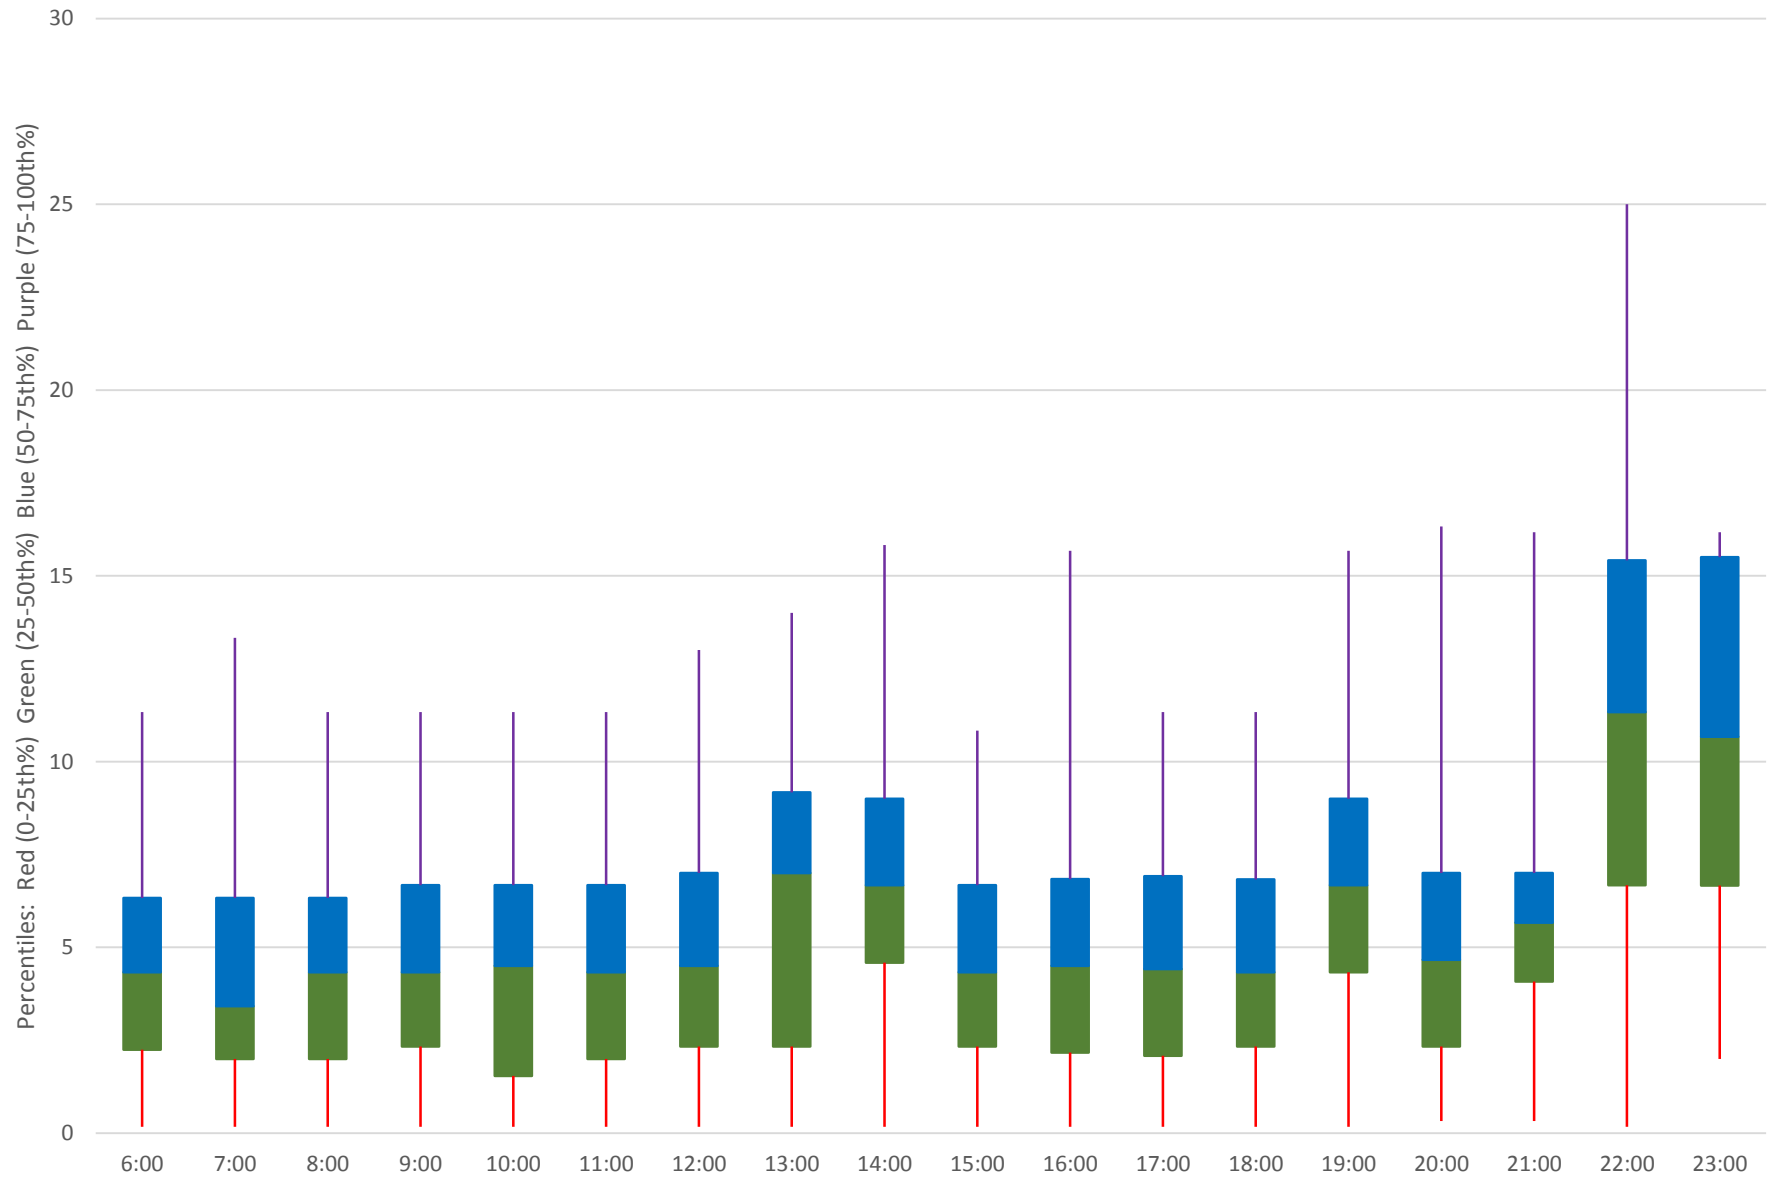

86 Scarborough Headways at E of Kennedy Stn Eastbound July 2020 Weekday Statistics

86 Scarborough Headways at E of Kennedy Stn Eastbound July 2020

86 Scarborough Headways at E of Kennedy Stn Eastbound July 2020

Quartiles Week 1

86 Scarborough Headways at E of Kennedy Stn Eastbound July 2020

86 Scarborough Headways at E of Kennedy Stn Eastbound July 2020

Quartiles Week 2

86 Scarborough Headways at E of Kennedy Stn Eastbound July 2020

86 Scarborough Headways at E of Kennedy Stn Eastbound July 2020

Quartiles Week 3

86 Scarborough Headways at E of Kennedy Stn Eastbound July 2020

86 Scarborough Headways at E of Kennedy Stn Eastbound July 2020

86 Scarborough Headways at E of Kennedy Stn Eastbound July 2020

86 Scarborough Headways at E of Kennedy Stn Eastbound July 2020

Quartiles Saturdays

86 Scarborough Headways at E of Kennedy Stn Eastbound July 2020 Sunday Statistics