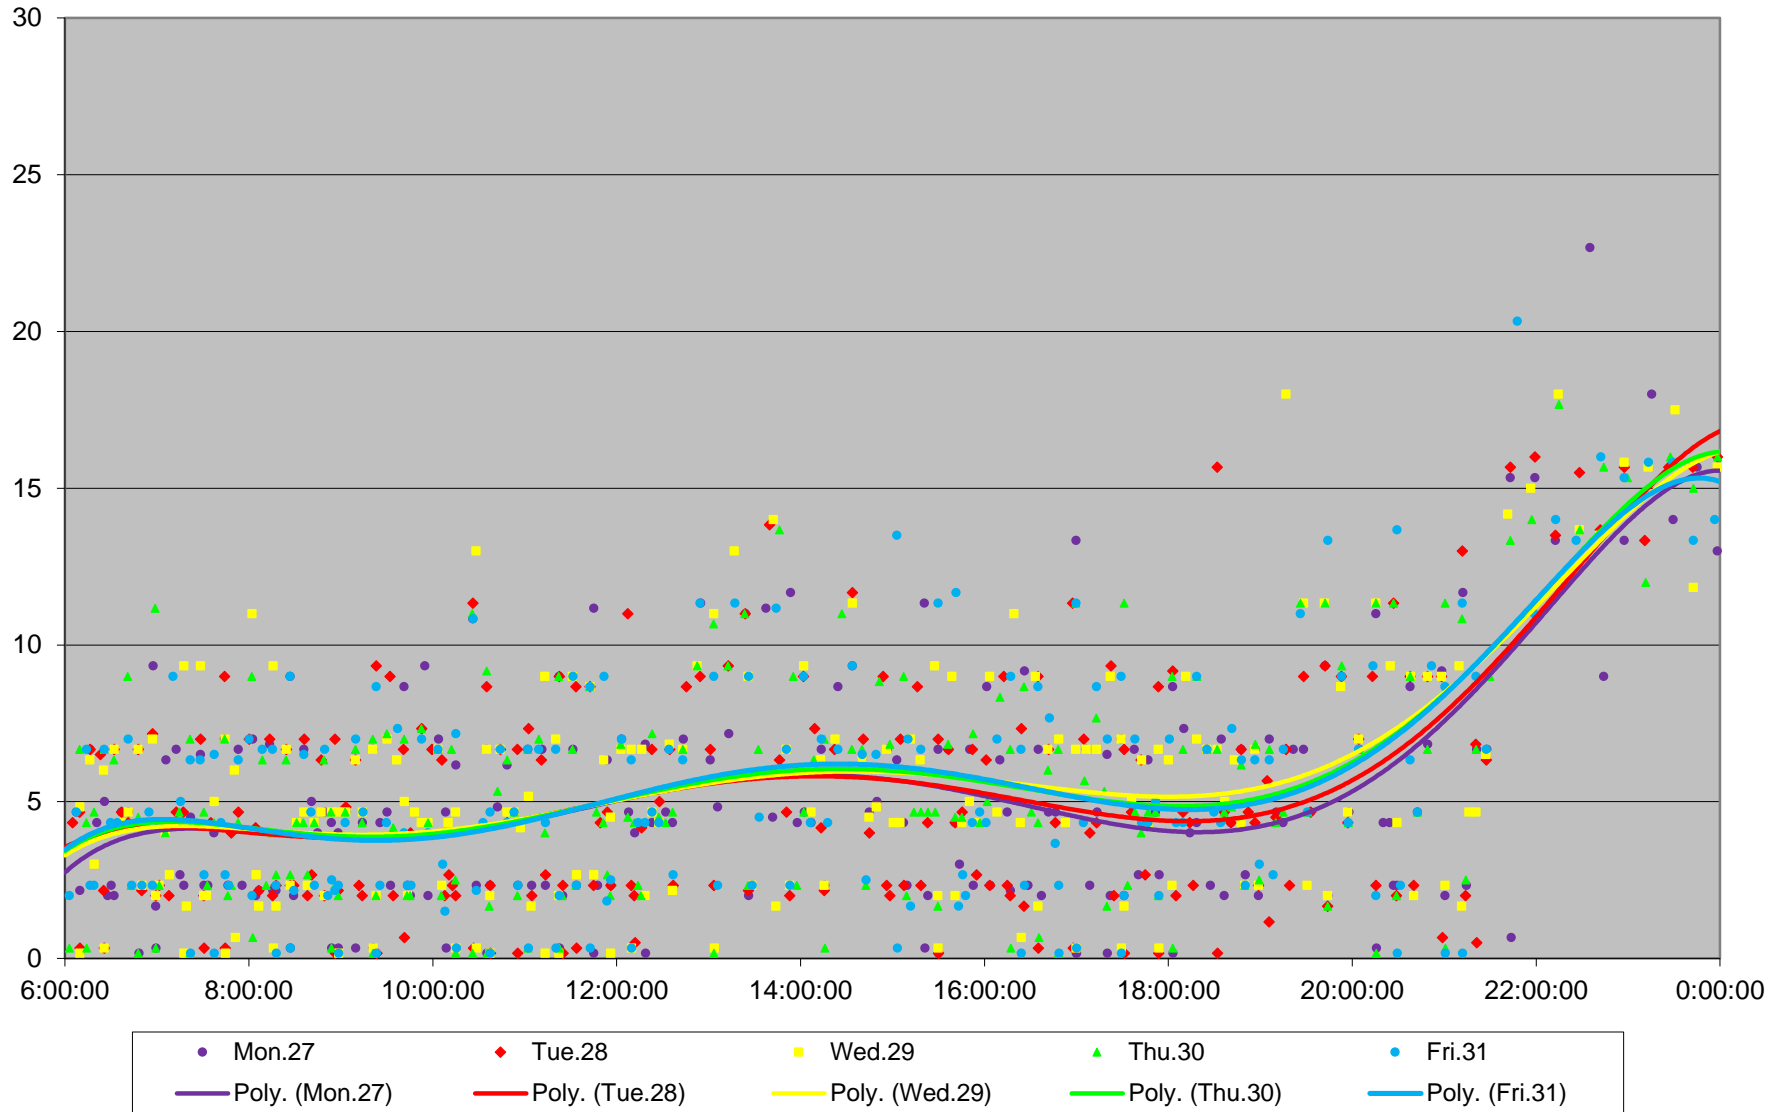

86 Scarborough Headways at E of Kennedy Stn Eastbound July 2020

Quartiles Week 3

86 Scarborough Headways at E of Kennedy Stn Eastbound July 2020

86 Scarborough Headways at E of Kennedy Stn Eastbound July 2020

Quartiles Week 4

86 Scarborough Headways at E of Kennedy Stn Eastbound July 2020

86 Scarborough Headways at E of Kennedy Stn Eastbound July 2020

Quartiles Week 5

86 Scarborough Headways at E of Kennedy Stn Eastbound July 2020 Saturday Statistics

86 Scarborough Headways at E of Kennedy Stn Eastbound July 2020

86 Scarborough Headways at E of Kennedy Stn Eastbound July 2020

Quartiles Saturdays

86 Scarborough Headways at E of Kennedy Stn Eastbound July 2020 Sunday Statistics